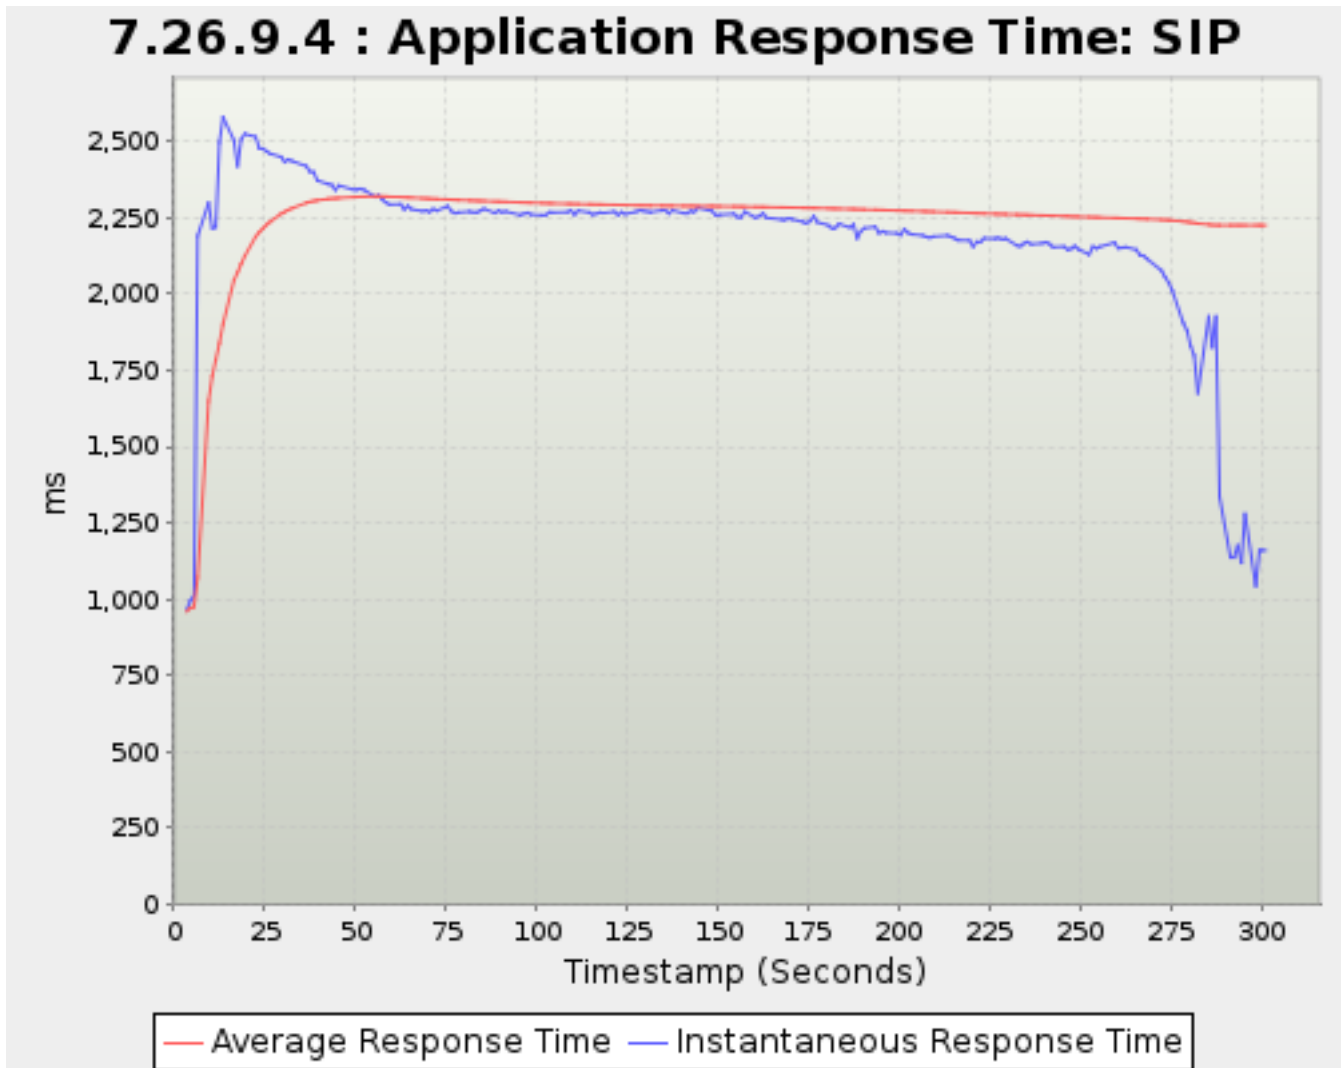

7.26.9.4. Application Response Time: SIP

Timestamp	Average Response Time	Instantaneous Response Time
<i>Seconds</i>		<i>Milliseconds</i>
0.506	0.0000	0.0000
3.505	959.4175	966.1875
4.509	971.1099	995.2706
5.509	974.8762	1,012.0464
6.504	1,071.3723	2,190.6254
9.504	1,648.4764	2,298.3705
10.510	1,730.1523	2,215.8114
11.509	1,784.8076	2,219.1293
12.509	1,839.5254	2,497.0369
13.510	1,901.9950	2,579.0632
16.510	2,044.8046	2,503.5779
17.509	2,070.4776	2,418.8996
18.509	2,098.6746	2,506.4771
19.509	2,124.3069	2,524.8395
22.504	2,187.9204	2,514.6308
23.509	2,202.1527	2,477.5599
24.504	2,215.0223	2,475.5186
25.504	2,226.5991	2,468.0063
26.504	2,236.3822	2,459.7376
29.503	2,262.8551	2,449.3720
30.503	2,269.1523	2,432.6970
31.504	2,275.1342	2,440.4017
32.504	2,280.7293	2,435.7448
36.504	2,298.8270	2,418.7505