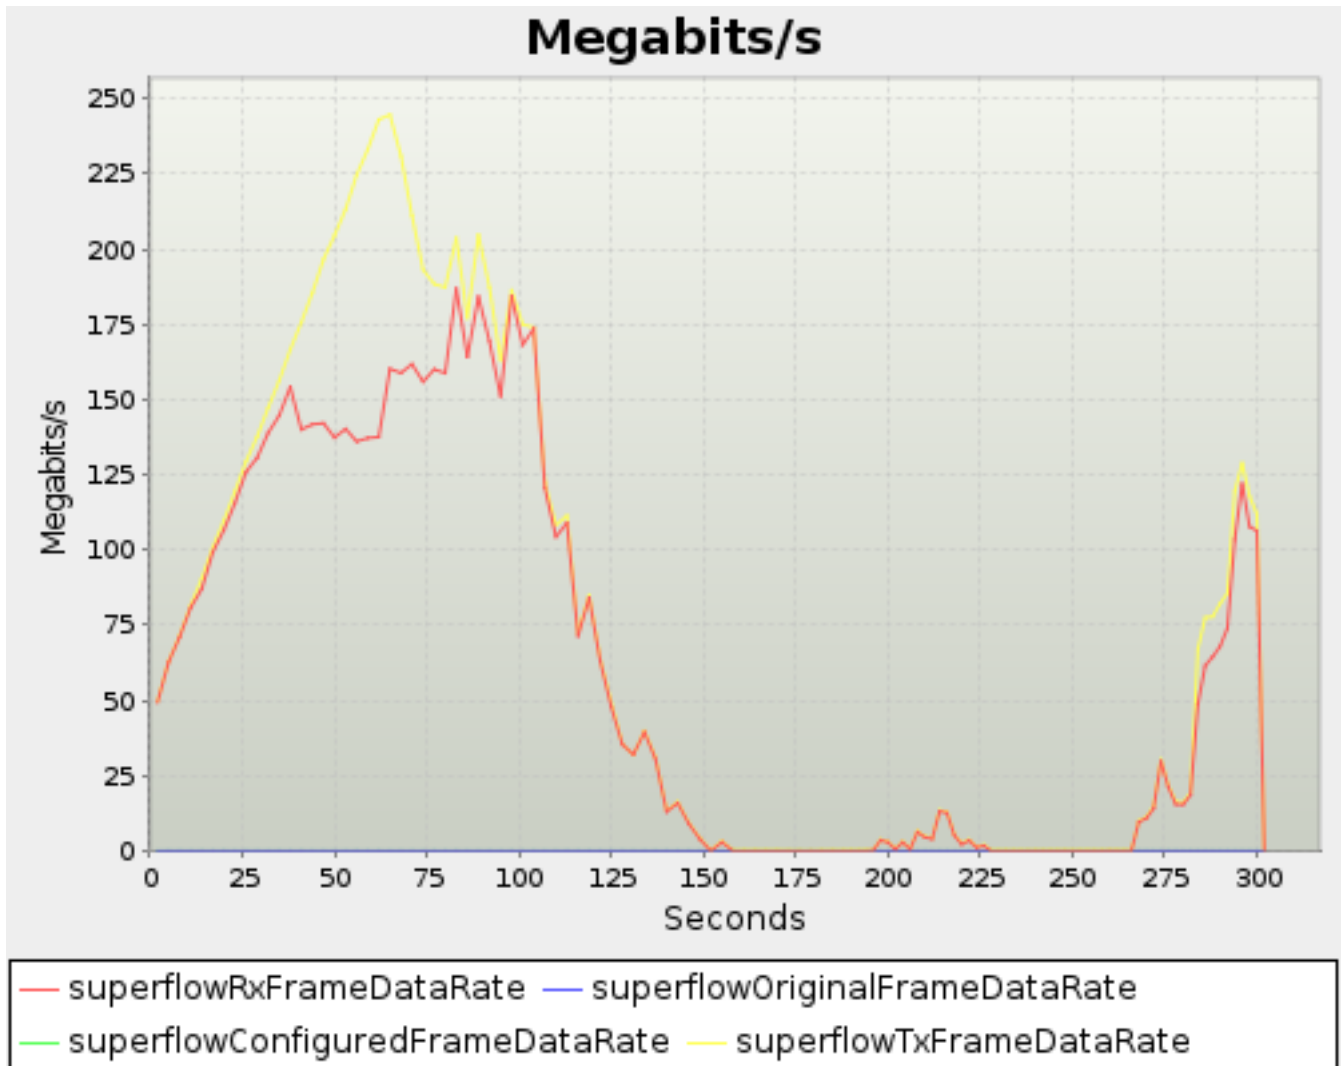

6.3.6.2. Megabits/s

time	superflowConfiguredFrameDataRate	superflowOriginalFrameDataRate	superflowRxFrameDataRate	superflowTxFrameDataRate
2.000	0	0	49.35	49.66
5.000	0	0	62.7	62.99
8.000	0	0	71.08	71.5
11.000	0	0	80.85	81.64
14.000	0	0	87.05	90.55
17.000	0	0	99.29	100.9
20.000	0	0	106.7	109.8
23.000	0	0	115.6	119.4
26.000	0	0	126	129.4
29.000	0	0	130.6	137.6
32.000	0	0	138.9	147.2
35.000	0	0	144.7	156.3
38.000	0	0	154.2	166.6
41.000	0	0	140	175.7
44.000	0	0	141.8	185.5
47.000	0	0	142.1	196.6
50.000	0	0	137.4	204.6
53.000	0	0	140.2	213.2
56.000	0	0	136.1	224.7
59.000	0	0	137.2	233.1
62.000	0	0	137.6	243.1
65.000	0	0	160.2	244.7
68.000	0	0	158.9	231