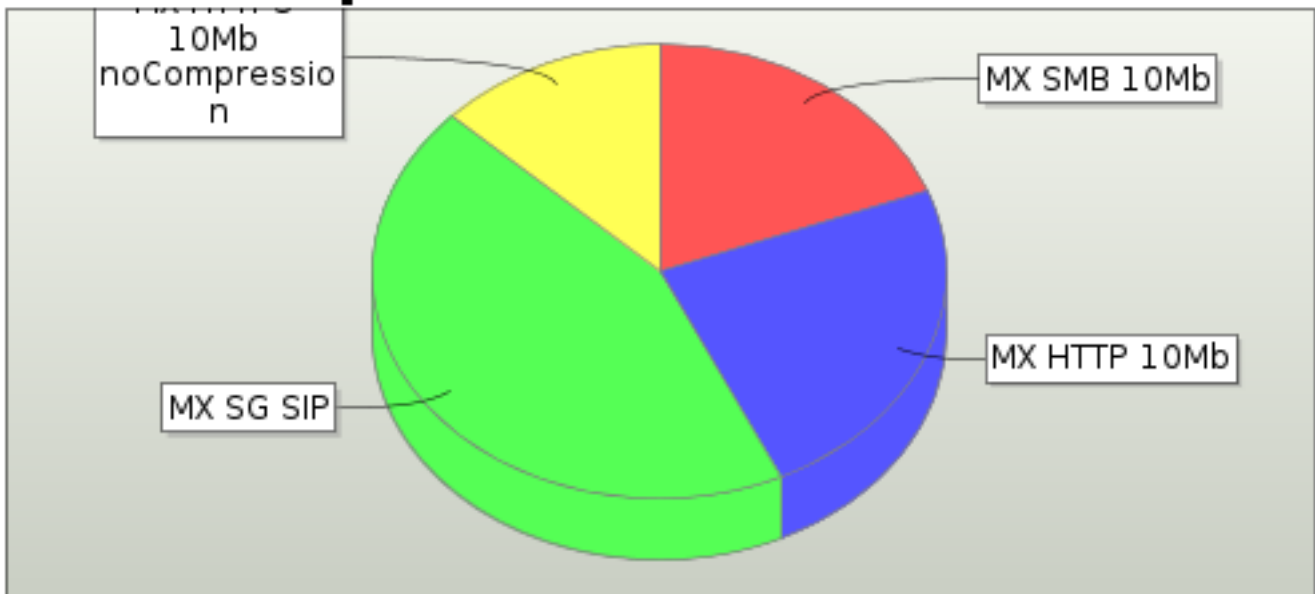

Super Flow Data Received

There may be slices in this graph that are too small to be displayed.

Super Flow	Data Transmitted (Bytes)	Data Transmitted (%)	Data Received (Bytes)	Data Received (%)	Delta Received (Tx - Rx) (Bytes)	% Received (%)
MX SMB 10Mb	2,688,546,378	11.056%	2,280,906,733	19.144%	407,639,645	84.838
MX HTTP 10Mb	3,384,591,385	13.918%	2,839,500,893	23.832%	545,090,492	83.895
MX SG SIP	16,431,959,589	67.571%	5,258,595,199	44.136%	11,173,364,390	32.002
MX HTTPS 10Mb noCompression	1,813,035,911	7.455%	1,535,528,761	12.888%	277,507,150	84.694