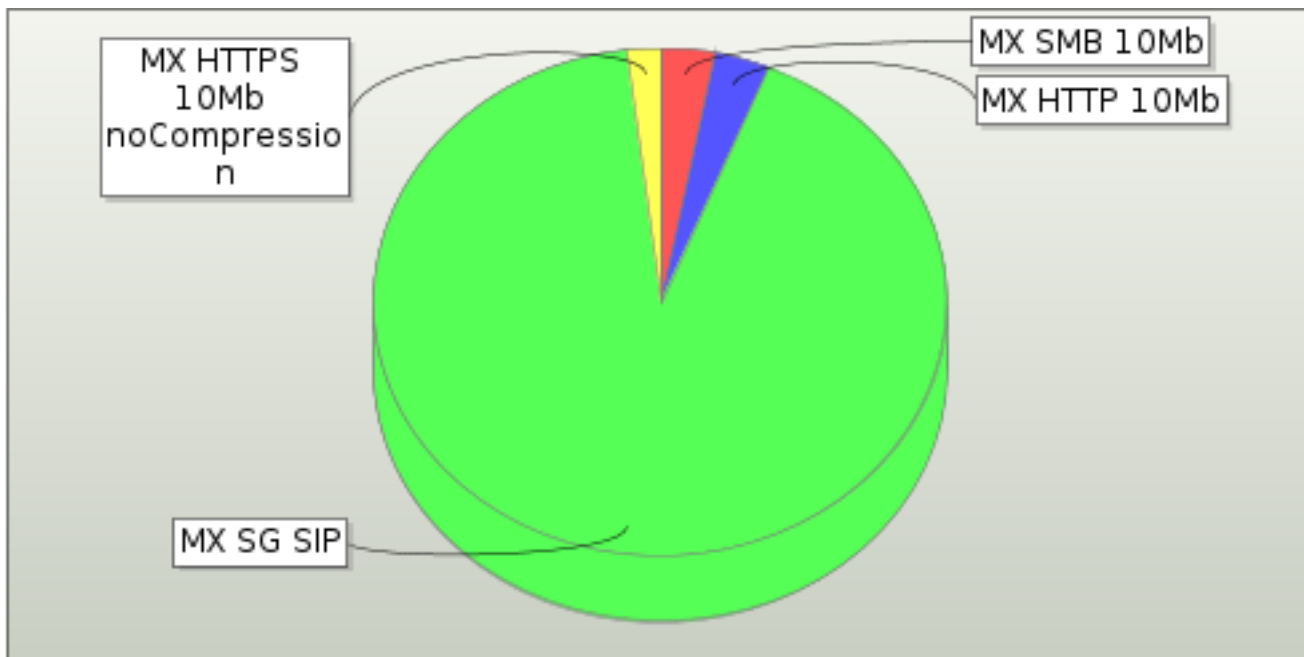

7.10. Super Flow Iterations

There may be slices in this graph that are too small to be displayed.

Super Flow	Iterations (Sessions)	Iterations (%)
MX SMB 10Mb	21,677	3.099%
MX HTTP 10Mb	21,525	3.077%
MX SG SIP	642,880	91.907%
MX HTTPS 10Mb noCompression	13,411	1.917%