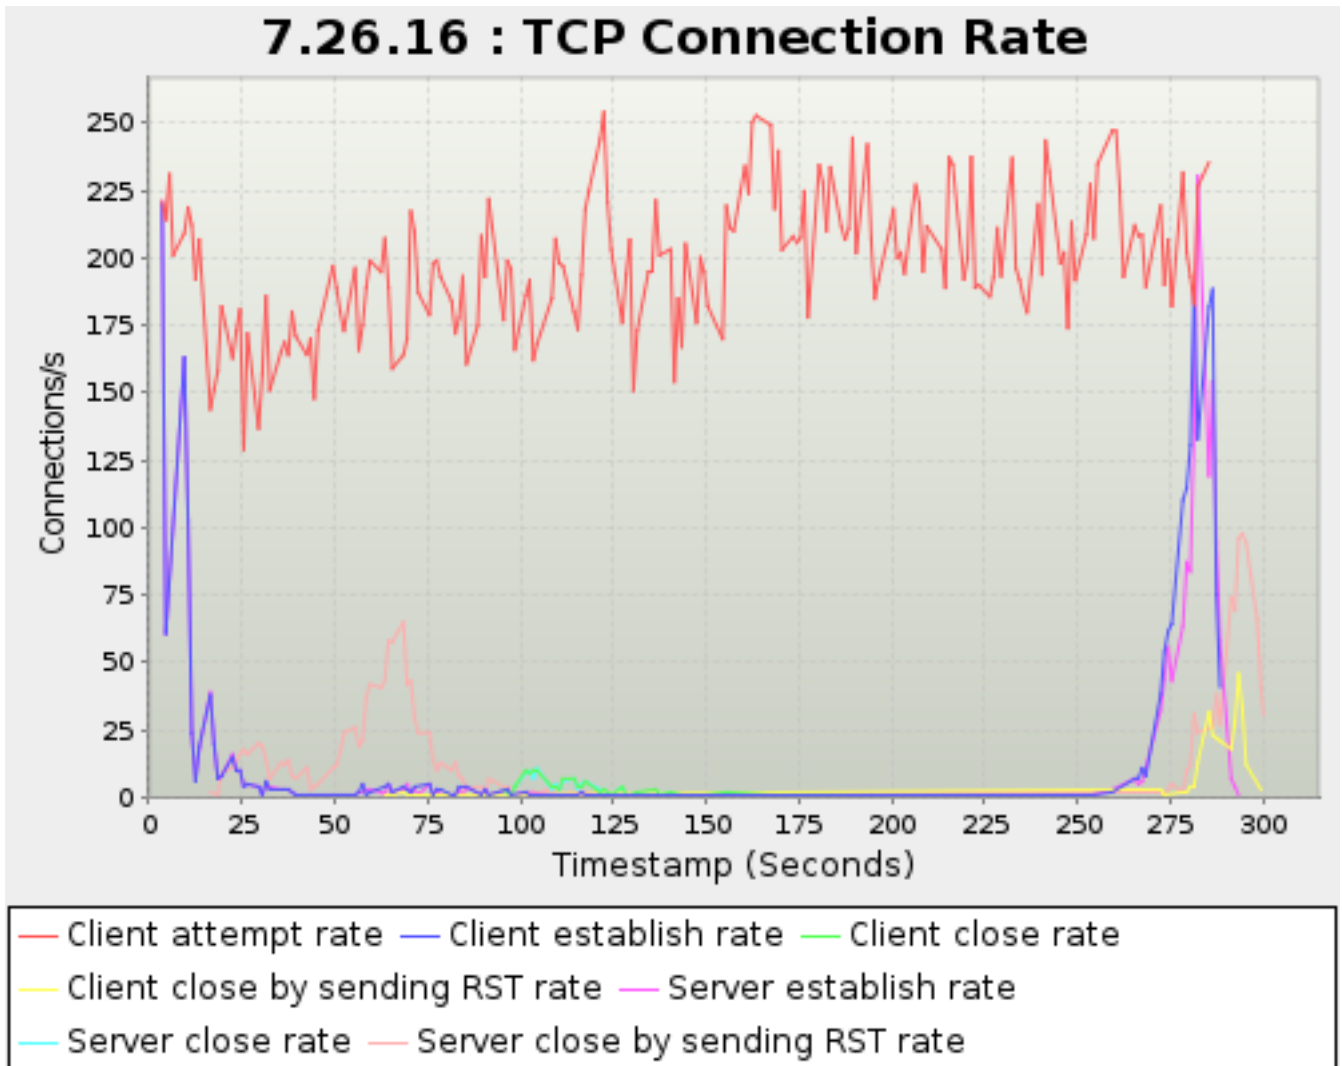

7.26.16. TCP Connection Rate

Timestamp	Client attempt rate	Client establish rate	Client close rate	Client close by sending RST rate	Server establish rate	Server close rate	Server close by sending RST rate
Seconds	TCP Sessions/s						
3.505	221	220	0.00	0.00	221	0.00	0.00
4.509	214.1	60.76	0.00	0.00	60.76	0.00	0.00
5.509	231	0.00	0.00	0.00	0.00	0.00	0.00
6.504	-201	0.00	0.00	0.00	0.00	0.00	0.00
9.504	209.2	163.1	0.00	0.00	163.1	0.00	0.00
10.510	218.7	102.4	0.00	0.00	102.4	0.00	0.00
11.509	212.2	24.02	0.00	0.00	24.02	0.00	0.00
12.509	192	6	0.00	0.00	7	0.00	0.00
13.510	206.8	18.98	0.00	0.00	17.98	0.00	0.00
16.510	143.9	37.96	0.00	0.00	38.96	0.00	1.998
17.509	151.2	20.02	0.00	0.00	20.02	0.00	0.00
18.509	158	7	0.00	0.00	7	0.00	1
19.509	182	8	0.00	0.00	8	0.00	9
22.504	162.8	15.08	0.00	0.00	16.08	0.00	11.06
23.509	173.1	9.950	0.00	0.00	9.950	0.00	13.93
24.504	180.9	10.05	0.00	0.00	10.05	0.00	16.08
25.504	129	4	0.00	0.00	4	0.00	18
26.504	172	5	0.00	0.00	5	0.00	16
29.503	136.8	4.024	0.00	0.00	4.024	0.00	20.12
30.503	157	1	0.00	0.00	1	0.00	19
31.504	185.8	5.994	0.00	0.00	4.995	0.00	13.99