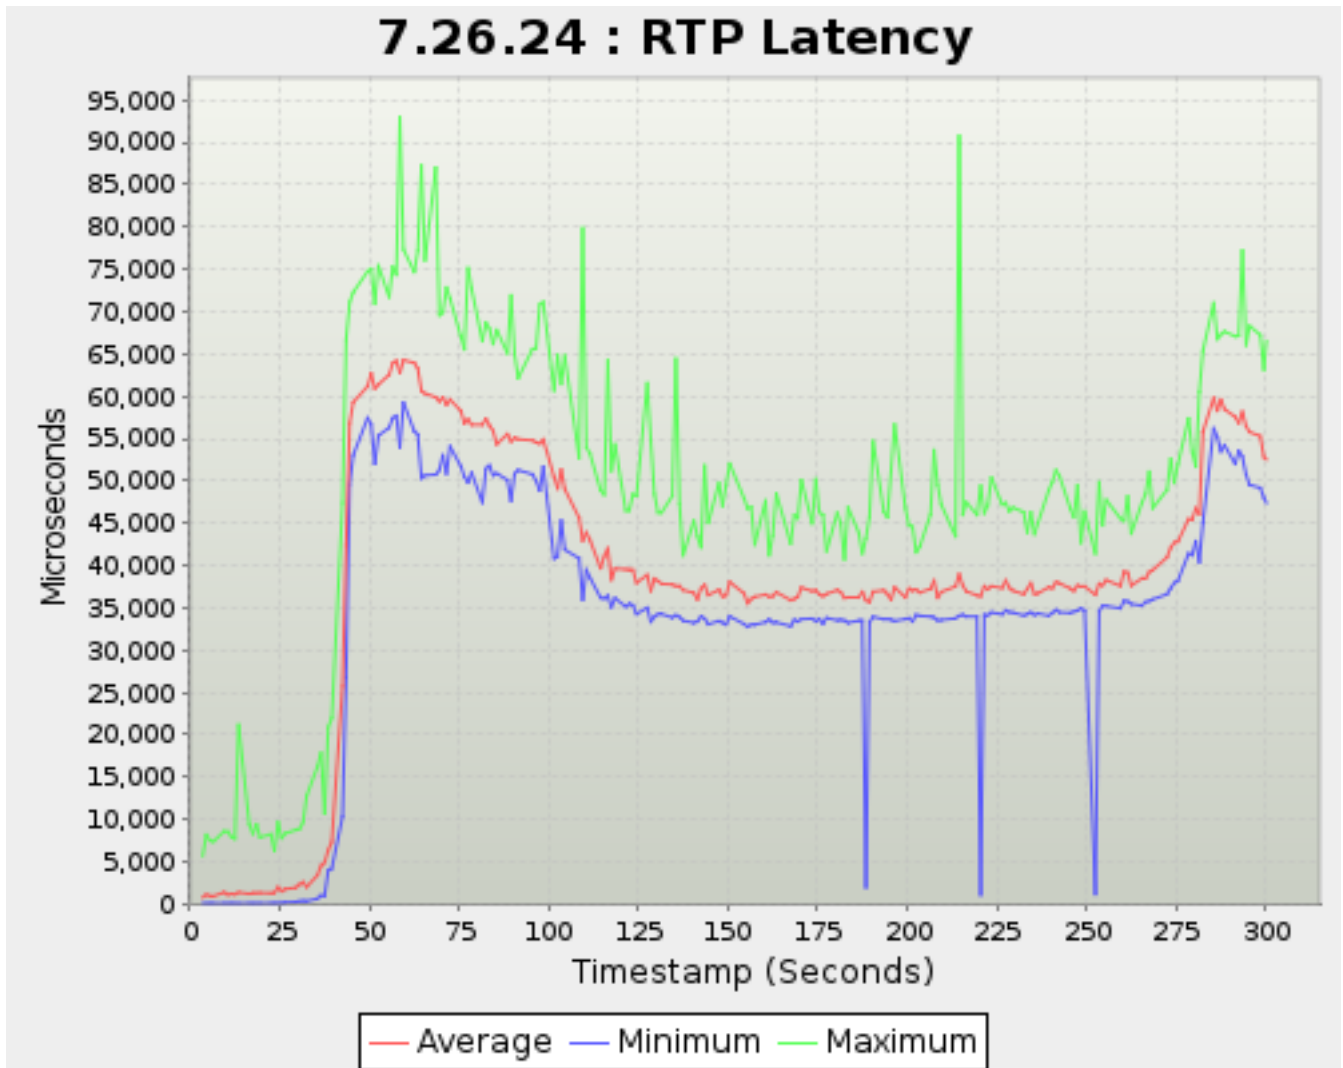

7.26.24. RTP Latency

Timestamp	Average	Minimum	Maximum
<i>Seconds</i>		<i>Microseconds</i>	
3.505	800.6313763907355	106.125	5,717.125
4.509	1,131.0800357241	104.125	8,212.25
5.509	975.2296971782519	103.125	7,512.25
6.504	949.5516894057321	102.0	7,399.0
9.504	1,405.1921264696816	101.375	8,610.375
10.510	1,126.2994361740964	105.25	8,573.625
11.509	1,223.2105642834242	105.125	7,936.875
12.509	1,163.1569014879633	97.75	7,742.625
13.510	1,399.140583123528	95.625	21,185.625
16.510	1,226.3058655128664	109.0	9,399.625
17.509	1,321.0059820538386	90.125	8,330.625
18.509	1,319.9872764374024	101.0	9,450.25
19.509	1,347.2892957089553	103.0	7,896.375
22.504	1,306.5830040566882	114.625	8,260.375
23.509	1,345.6389099550029	120.375	6,292.375
24.504	2,008.4343360234777	132.5	9,699.125
25.504	1,539.309639820388	144.875	7,804.125
26.504	1,780.865007524019	217.625	8,349.0
29.503	1,964.4915037144565	276.75	8,787.25
30.503	2,333.5873855628347	357.25	8,882.25
31.504	2,604.693669463289	398.375	9,667.75
32.504	2,040.4612175829366	364.0	12,803.125
35.509	3,427.3903842584	651.0	16,234.875
36.504	4,523.242155865767	1,035.25	17,853.875