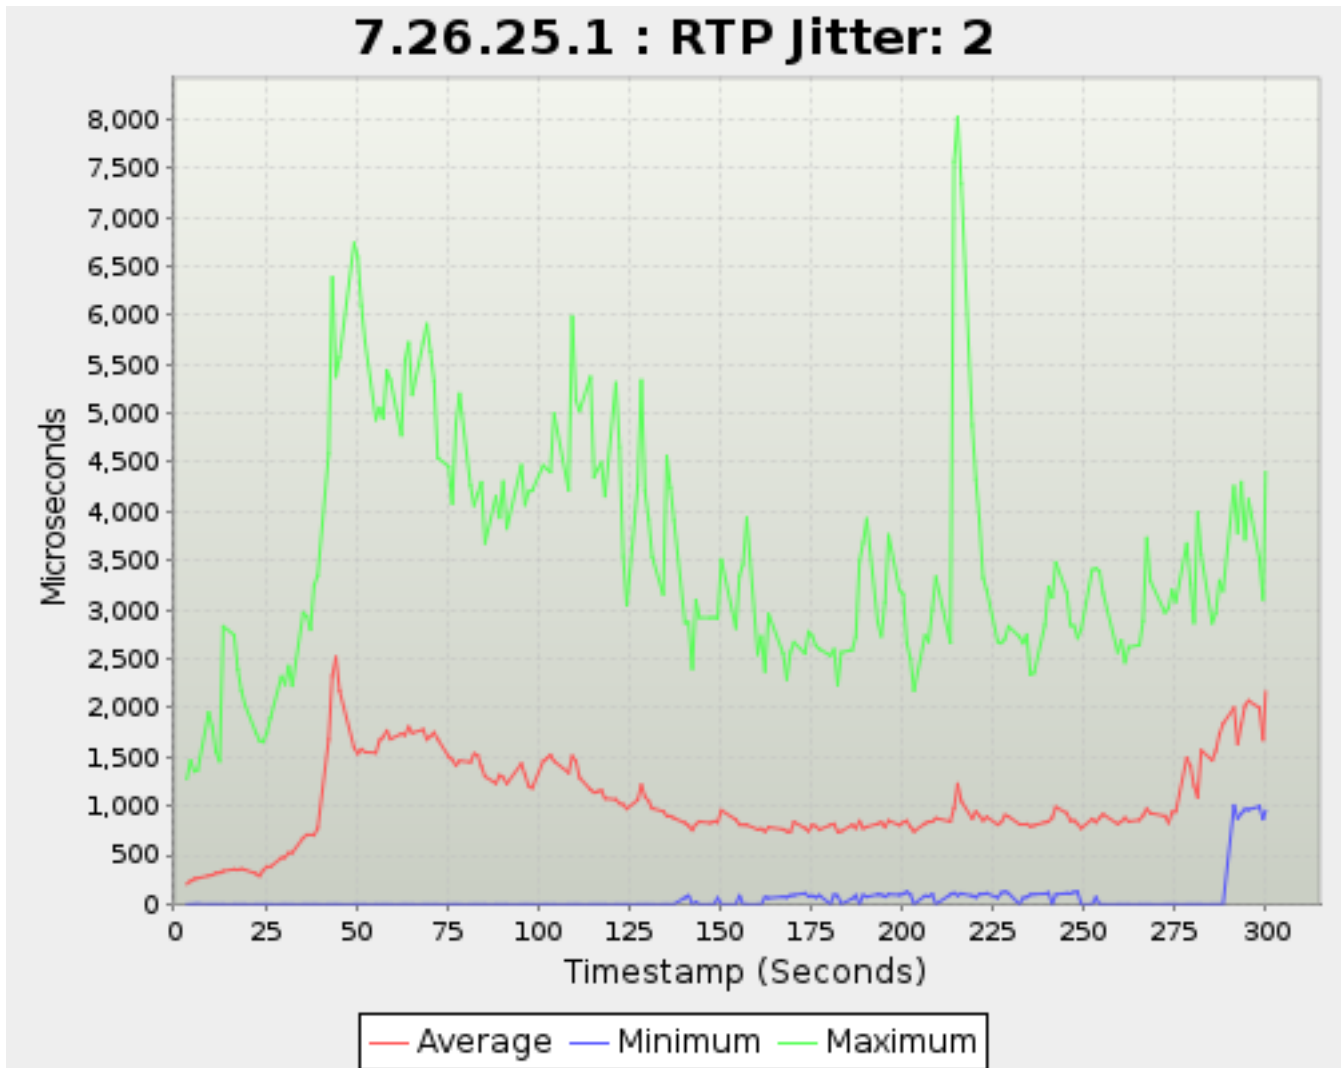

7.26.25.1. RTP Jitter: 2

Timestamp <i>Seconds</i>	Average	Minimum <i>Microseconds</i>	Maximum
3.505	206.699660041841	0.0	1,275.375
4.509	235.3637280613274	0.0	1,462.375
5.509	257.7608770718232	0.75	1,354.0
6.504	264.3373781945211	3.0	1,367.125
9.504	290.19624405093685	0.0	1,952.25
10.510	297.2398958541959	0.0	1,805.125
11.509	317.71093843873916	0.0	1,552.875
12.509	320.0254161952481	0.0	1,457.625
13.510	337.1508806103401	0.0	2,829.625
16.510	355.6829750032379	0.0	2,743.875
17.509	349.9188565728358	0.0	2,391.125
18.509	359.2847500527315	0.0	2,174.0
19.509	350.3289122333402	0.0	2,030.125
22.504	312.35183524944625	0.0	1,745.625
23.509	288.5277827135423	0.0	1,665.75
24.504	346.38954775847645	0.0	1,652.75
25.504	382.4475936343093	0.0	1,745.125
26.504	381.12550626134725	0.0	1,897.25
29.503	471.70523605150214	0.0	2,317.75
30.503	477.2711083437111	0.0	2,239.875
31.504	522.4367046485833	0.0	2,425.25
32.504	524.955848884843	0.0	2,226.75
35.509	676.5869662585847	0.0	2,968.125
36.504	706.5467780872794	0.0	2,934.875