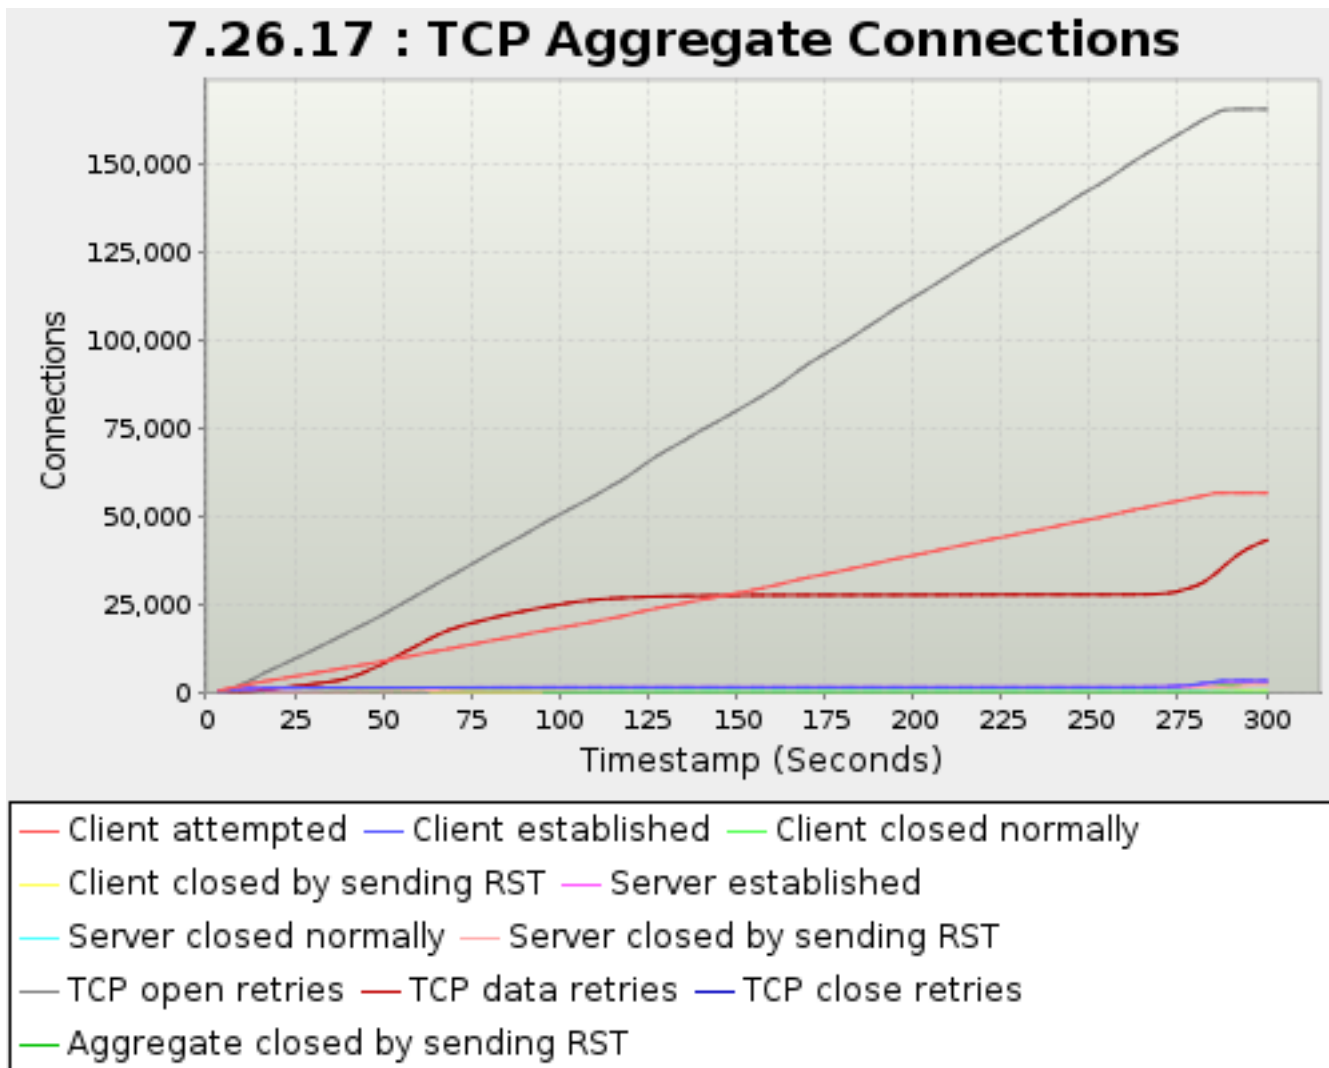

7.26.17. TCP Aggregate Connections

Timestamp	Client attempted	Client established	Client closed normally	Client closed by sending RST	Server established	Server closed normally	Server closed by sending RST	TCP open retries	TCP data retries	TCP close retries	Aggregate closed by sending RST
Seconds	TCP Sessions										
3.505	628	625	0	0	625	0	0	26	89	0	0
4.509	843	686	0	0	686	0	0	68	127	0	0
5.509	1,074	686	0	0	686	0	0	337	169	0	0
6.504	1,274	686	0	0	686	0	0	786	203	0	0
9.504	1,900	1,094	0	0	1,093	0	0	2,255	323	0	0
10.510	2,120	1,197	0	0	1,196	0	0	2,626	370	0	0
11.509	2,332	1,221	0	0	1,220	0	0	3,056	429	0	0
12.509	2,524	1,227	0	0	1,227	0	0	3,524	510	0	0
13.510	2,731	1,246	0	0	1,245	0	0	4,021	574	0	0
16.510	3,293	1,367	0	0	1,367	0	2	5,713	894	0	2
17.509	3,444	1,387	0	0	1,387	0	2	6,178	1,000	0	2
18.509	3,602	1,394	0	0	1,394	0	3	6,615	1,096	0	3
19.509	3,784	1,402	0	0	1,402	0	12	7,080	1,219	0	12
22.504	4,284	1,440	0	0	1,440	0	35	8,465	1,554	0	35
23.509	4,458	1,450	0	0	1,450	0	49	8,940	1,671	0	49
24.504	4,638	1,460	0	0	1,460	0	65	9,436	1,794	0	65
25.504	4,767	1,464	0	0	1,464	0	83	9,911	1,927	0	83
26.504	4,939	1,469	0	0	1,469	0	99	10,353	2,049	0	99
29.503	5,438	1,488	0	0	1,488	0	143	11,784	2,439	0	143
30.503	5,595	1,489	0	0	1,489	0	162	12,306	2,569	0	162