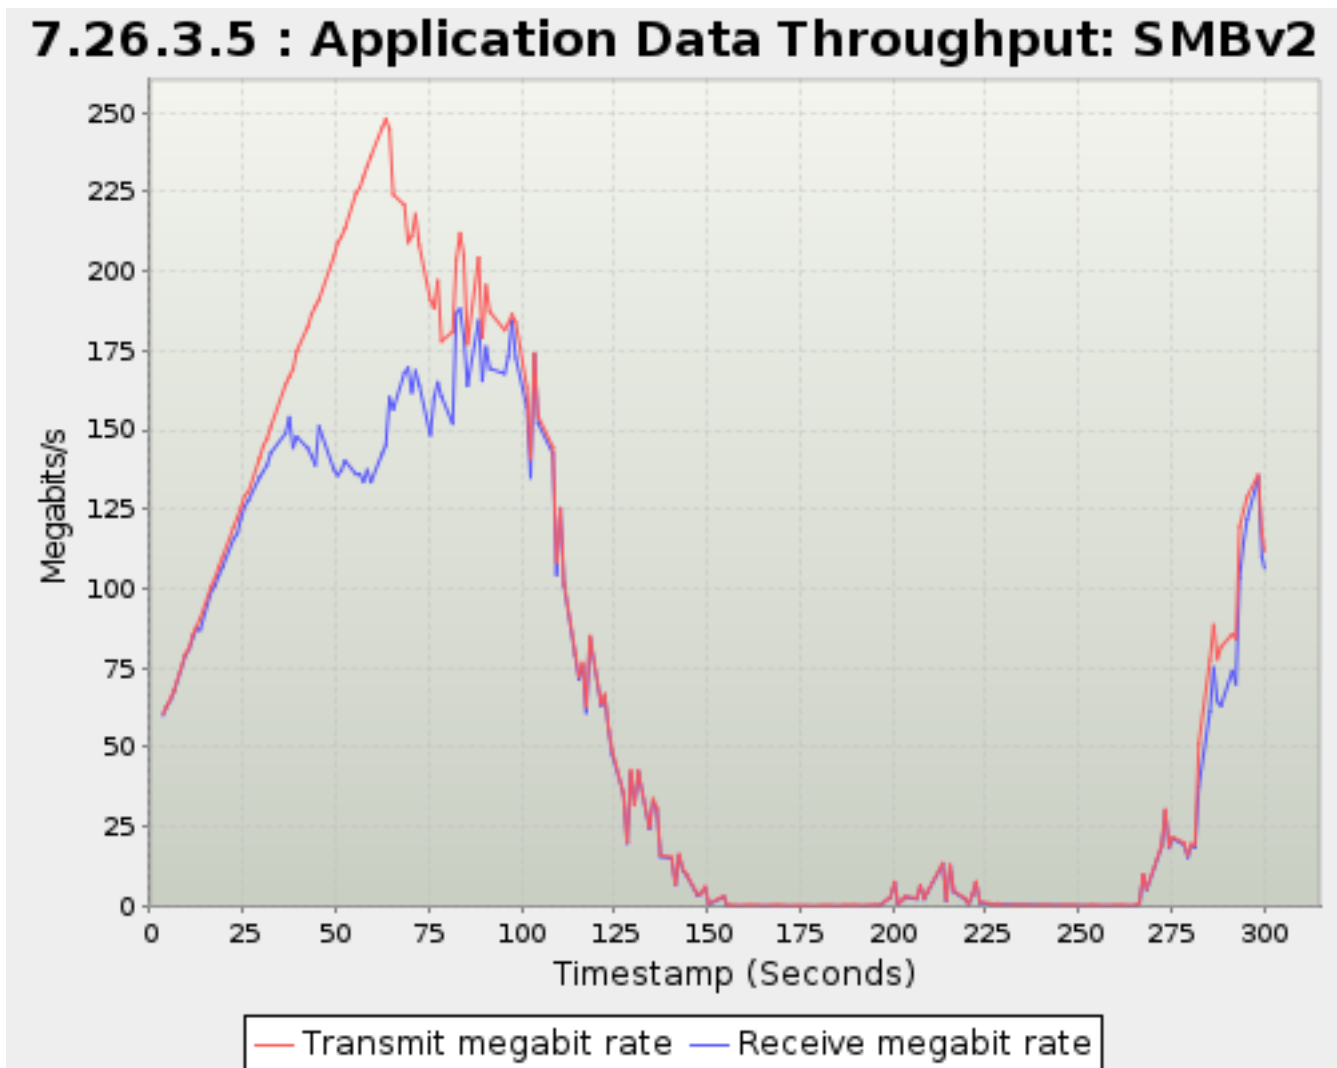

7.26.3.5. Application Data Throughput: SMBv2

Data Rate shown includes Ethernet overhead.

Rates can fluctuate slightly above the physical maximum due to round-off errors in calculations.

Physical speeds on fiber optic can legitimately exceed 10Gbps.

Timestamp	Transmit megabit rate	Receive megabit rate
<i>Seconds</i>	<i>Megabits/s</i>	
3.505	60.65	60.17
4.509	62.99	62.90
5.509	65.30	64.91
6.504	68.12	67.74
9.504	79.40	78.93
10.510	81.33	80.85
11.509	85.47	84.54
12.509	88.12	87.28
13.510	90.54	87.05
16.510	100.9	99.29
17.509	103.3	100.9
18.509	106.9	104.2
19.509	109.8	106.7
22.504	119.4	115.7
23.509	122.3	117.3
24.504	125.6	122.2
25.504	129.4	125.9
26.504	130.4	127.8
29.503	141.1	135.1