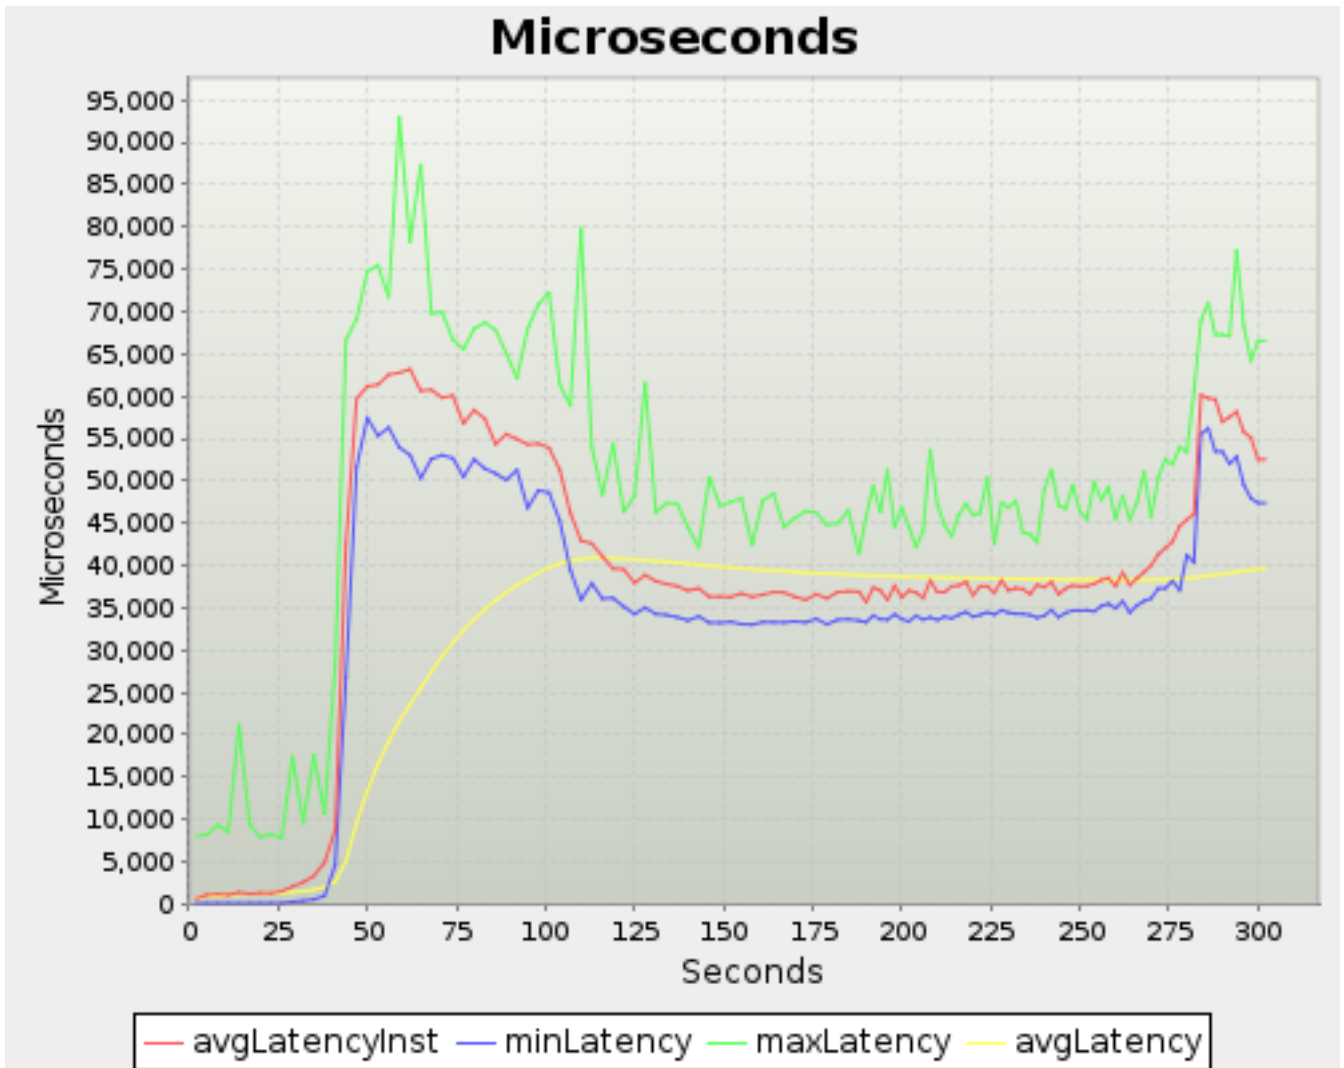

6.2.3.1. Microseconds

time	avgLatency	avgLatencyInst	maxLatency	minLatency
2.000	673.6241920590951	673.6241920590951	8,001.75	113.62499999999999
5.000	988.8042650581793	1,105.2871558490097	8,212.25	98.62499999999999
8.000	1,011.5221600466889	1,189.1971742147093	9,353.125	106.25
11.000	1,111.3476508883937	1,111.0702075702072	8,573.625	105.25
14.000	1,155.3140394918623	1,380.8548063570436	21,185.625	95.62499999999999
17.000	1,206.2379660602728	1,213.7505216930883	9,399.625	109
20.000	1,232.9621855854728	1,334.7734576918758	7,896.375	103
23.000	1,248.1637837510395	1,297.8421106037545	8,260.374999999995	112.12499999999999
26.000	1,319.1172432487983	1,531.9990783622497	7,804.125000000002	110
29.000	1,423.57111014276392	2,090.579497065865	17,415.875	288.875
32.000	1,560.8431332269001	2,600.5215431834954	9,667.75	398.375
35.000	1,713.2204649823163	3,336.3567050885586	17,588	564.25
38.000	2,050.688377669749	4,922.579321009349	10,714.125	982.125
41.000	2,666.070445838348	8,765.228620391015	28,423.375	4,655.375
44.000	5,044.1959873105325	42,411.0371630308	66,631	26,801.5
47.000	9,586.296561283933	59,698.8521365993	69,125.62500000003	51,615.875
50.000	13,371.168244044638	61,174.642019165425	74,739.62500000003	57,446
53.000	16,546.989448749486	61,367.42066387014	75,428.25	55,320.875
56.000	19,259.54248590627	62,534.74399593683	71,714.5	56,291.62499999999
59.000	21,611.067140563246	62,765.575060222436	92,937.12500000003	53,951.375
62.000	23,595.51783574288	63,177.74383531484	78,231.87500000003	53,043
65.000	25,561.982731740463	60,632.806493917604	87,242.62500000003	50,301.25
68.000	27,483.41289252811	60,749.00898426768	69,774	52,601.62499999999
71.000	29,275.39960125896	59,839.6426475877	69,928.62500000003	53,022.5
74.000	30,901.54234033055	60,063.60442951802	66,698.5	52,685.75