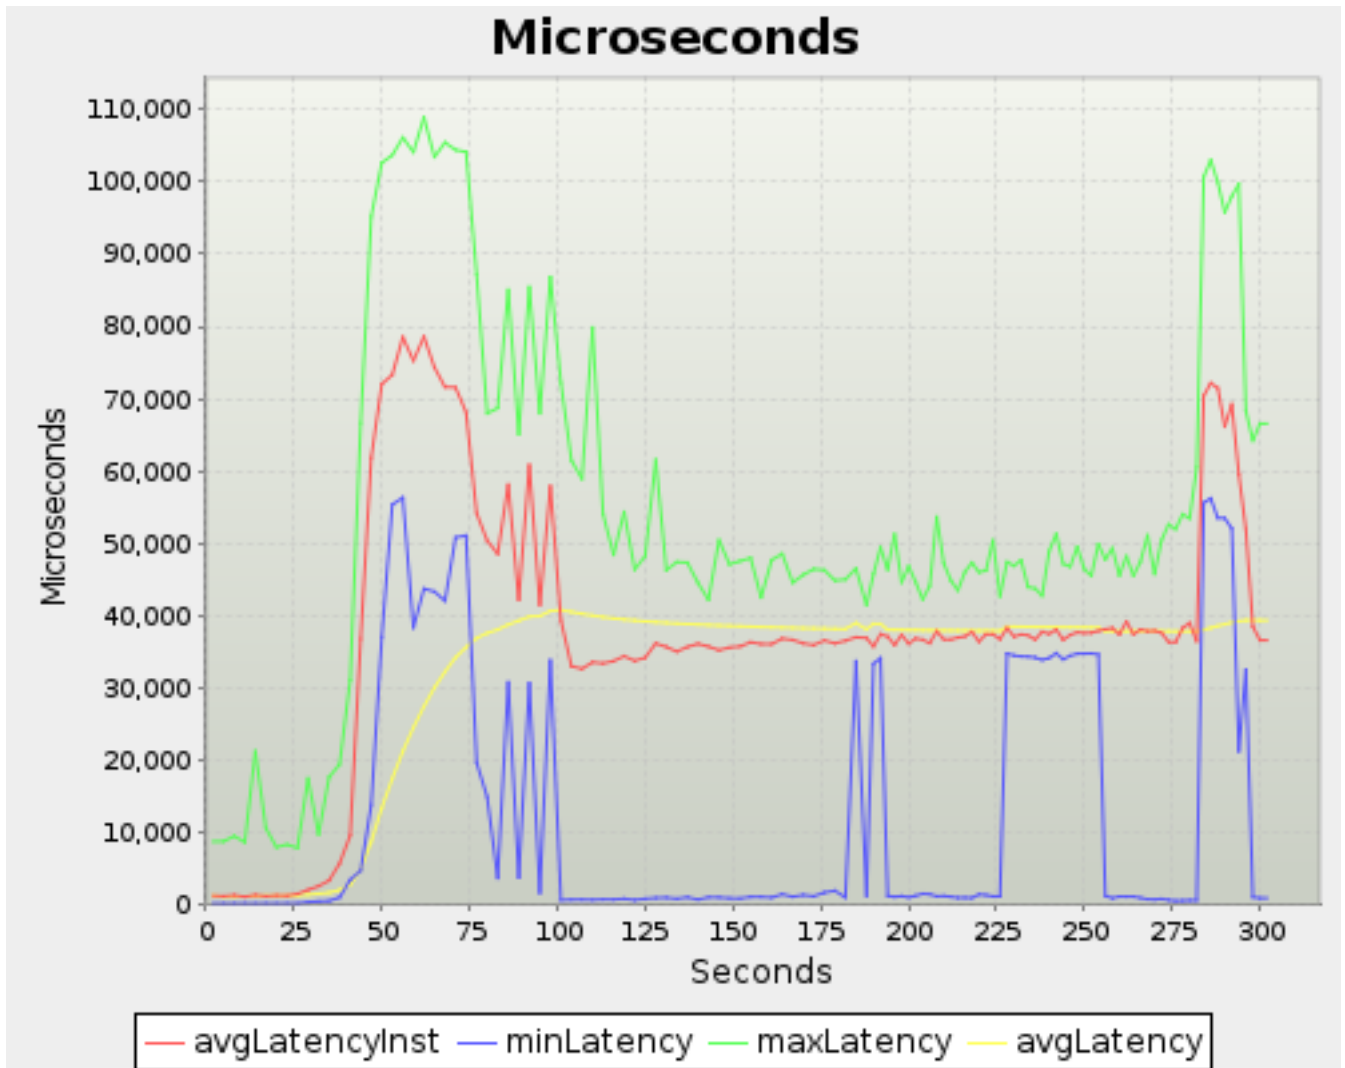

6.2.1.1. Microseconds

time	avgLatency	avgLatencyInst	maxLatency	minLatency
2.000	1,187.3261646774106	1,187.3262196798855	8,677.25	111.25
5.000	1,014.8101121999716	1,111.262935920078	8,702.374999999995	98.62499999999999
8.000	1,017.6586895067719	1,243.039413382218	9,443	106.25
11.000	1,091.8991948941502	1,040.1846880070807	8,573.625	105.25
14.000	1,113.5807379900027	1,272.6105498628951	21,185.625	95.62499999999999
17.000	1,152.431448820383	1,115.1435755903096	10,535.374999999995	109
20.000	1,165.417326681076	1,213.5151549359375	7,896.375	103
23.000	1,166.8046546755982	1,181.2879668905764	8,260.374999999995	112.12499999999999
26.000	1,225.26704443532415	1,424.4033526635833	7,804.125000000002	110
29.000	1,319.073009793413	1,979.3623188405797	17,415.875	288.875
32.000	1,453.696669184511	2,507.250022582426	9,667.75	398.375
35.000	1,606.0739909003012	3,283.1050905021034	17,588	462.75
38.000	1,972.0843614214625	5,654.77903734019	19,379.125	944.125
41.000	2,691.4251946494537	9,514.693046351218	31,032.75	3,358.5
44.000	4,839.989943952934	36,726.1914554471	66,631	4,671.125000000002
47.000	8,657.418608343509	61,804.710267369046	95,185.62500000003	13,758.874999999995
50.000	13,336.680470787696	72,005.5061870203	102,649.87500000003	36,962.25
53.000	17,413.365444412946	73,307.58504312423	103,709.12500000003	55,320.875
56.000	21,178.744091890185	78,514.65421593546	106,148.5	56,291.62499999999
59.000	24,456.432979244477	75,245.77455504285	104,126.25	38,290.12499999999
62.000	27,369.763988782634	78,580.24062825508	108,951.87500000003	43,680.875
65.000	30,000.5655762819	74,317.21350603062	103,453.5	43,277.875
68.000	32,182.240269024336	71,603.86834644411	105,467	42,000.62499999999
71.000	34,160.536278353706	71,547.49407068331	104,435	50,767.62499999999
74.000	35,577.395403328876	68,118.12215427407	104,164.62500000003	51,042.62499999999