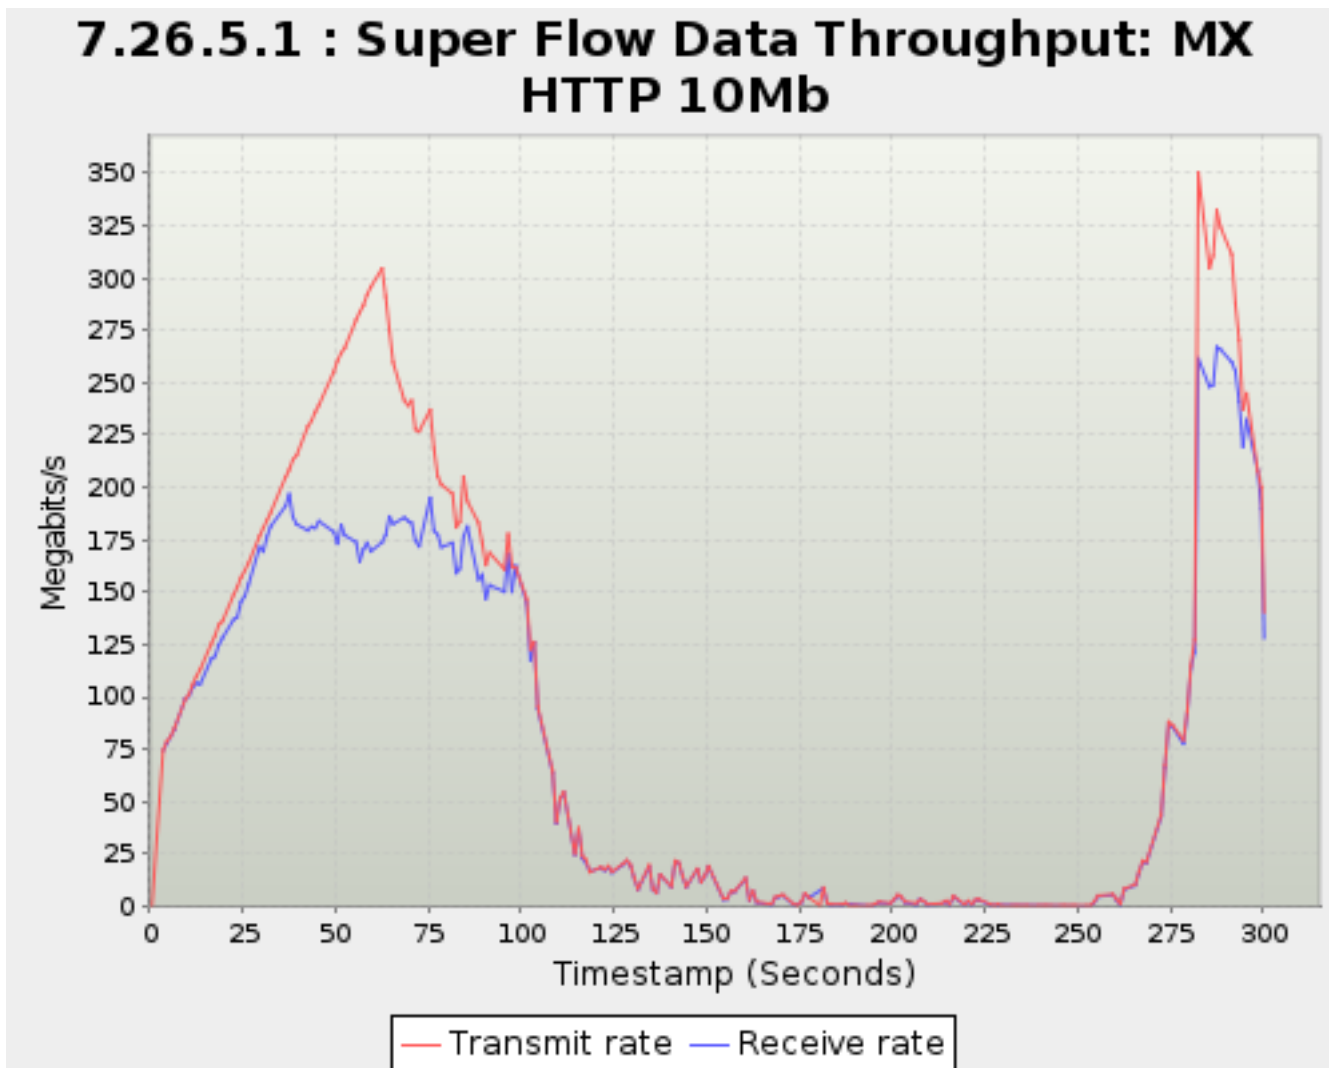

7.26.5.1. Super Flow Data Throughput: MX HTTP 10Mb

Data Rate shown includes Ethernet overhead.

Rates can fluctuate slightly above the physical maximum due to round-off errors in calculations.

Physical speeds on fiber optic can legitimately exceed 10Gbps.

Timestamp	Transmit rate	Receive rate
<i>Seconds</i>	<i>Megabits/s</i>	
0.506	0.002846	0.00
3.505	74.50	74.20
4.509	78.67	77.82
5.509	80.97	80.93
6.504	84.80	84.26
9.504	98.92	99.23
10.510	101.2	100.4
11.509	106.1	104.7
12.509	109.9	106.5
13.510	113.1	106.1
16.510	125.4	118.1
17.509	129.2	119.4
18.509	134.4	124.8
19.509	136.1	128.1
22.504	148.7	136.9
23.509	152.5	138.1
24.504	~157	145.5
25.504	160.2	147.9
26.504	163.8	153.6