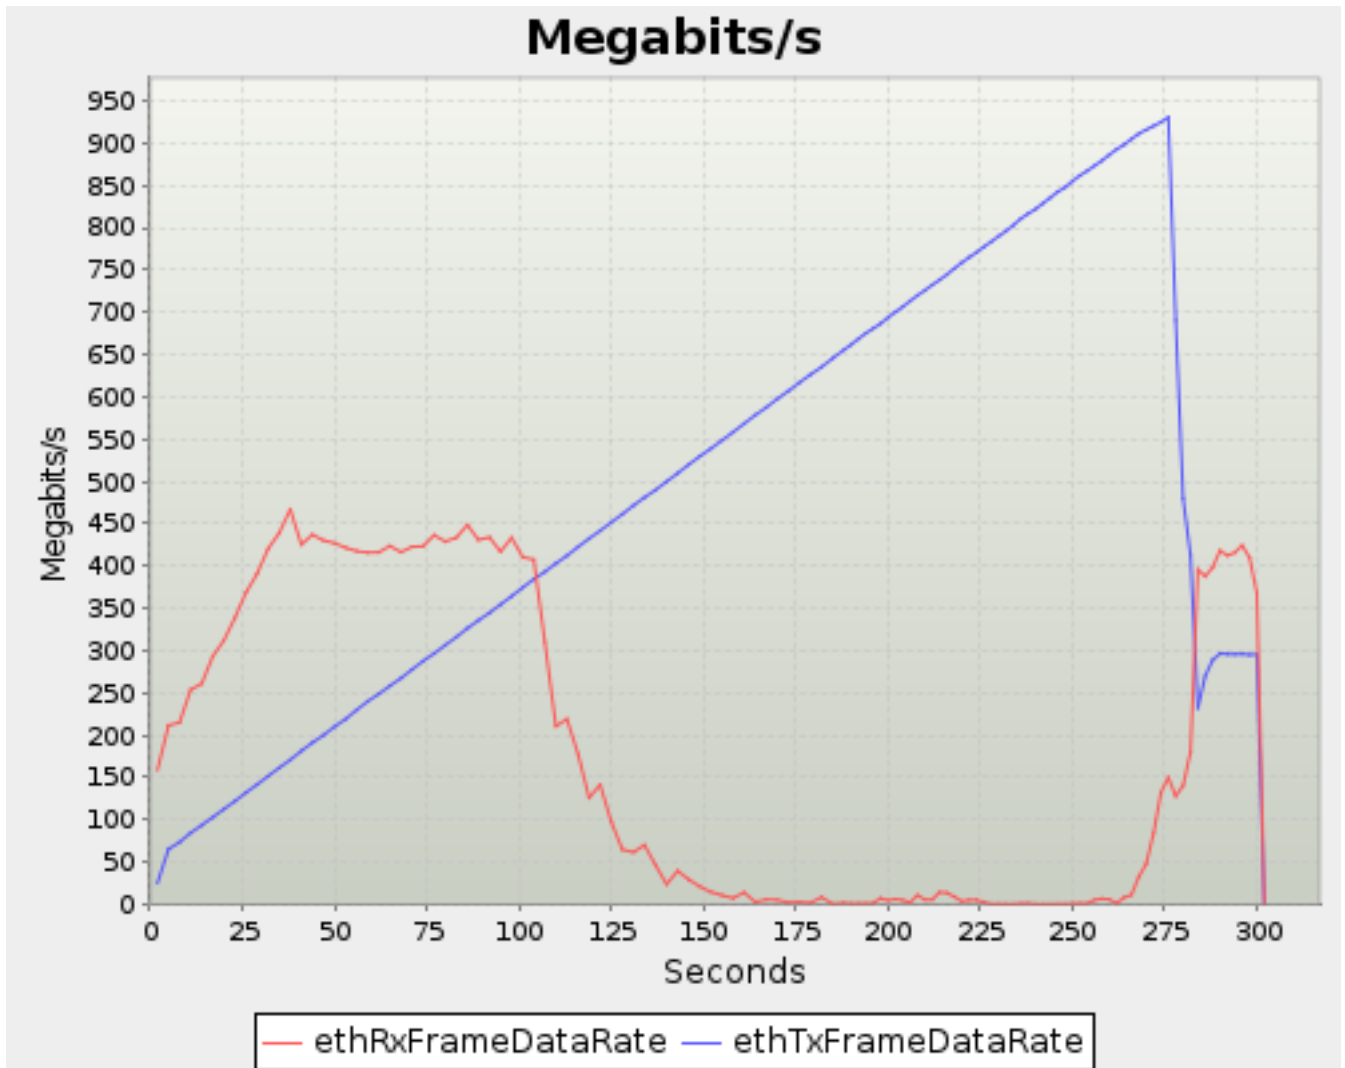

6.1.2.4. Megabits/s

time	ethRxFrameDataRate	ethTxFrameDataRate
2.000	158.7	25.11
5.000	211.5	65.1
8.000	214.9	73.42
11.000	253.7	84.39
14.000	260.8	93.41
17.000	293.2	102.9
20.000	311.9	112.5
23.000	338.7	121.8
26.000	368.5	132
29.000	390.7	141.5
32.000	420.4	151.5
35.000	438.9	161.3
38.000	467	170.7
41.000	425.2	181.3
44.000	437	191
47.000	430.2	199.8
50.000	426.9	209.9
53.000	421.5	218.9
56.000	417.5	229.8
59.000	415.8	239.9
62.000	416.1	248.7
65.000	423.6	258.2
68.000	416.4	267.2
71.000	422.6	277.5
74.000	423.3	287.4