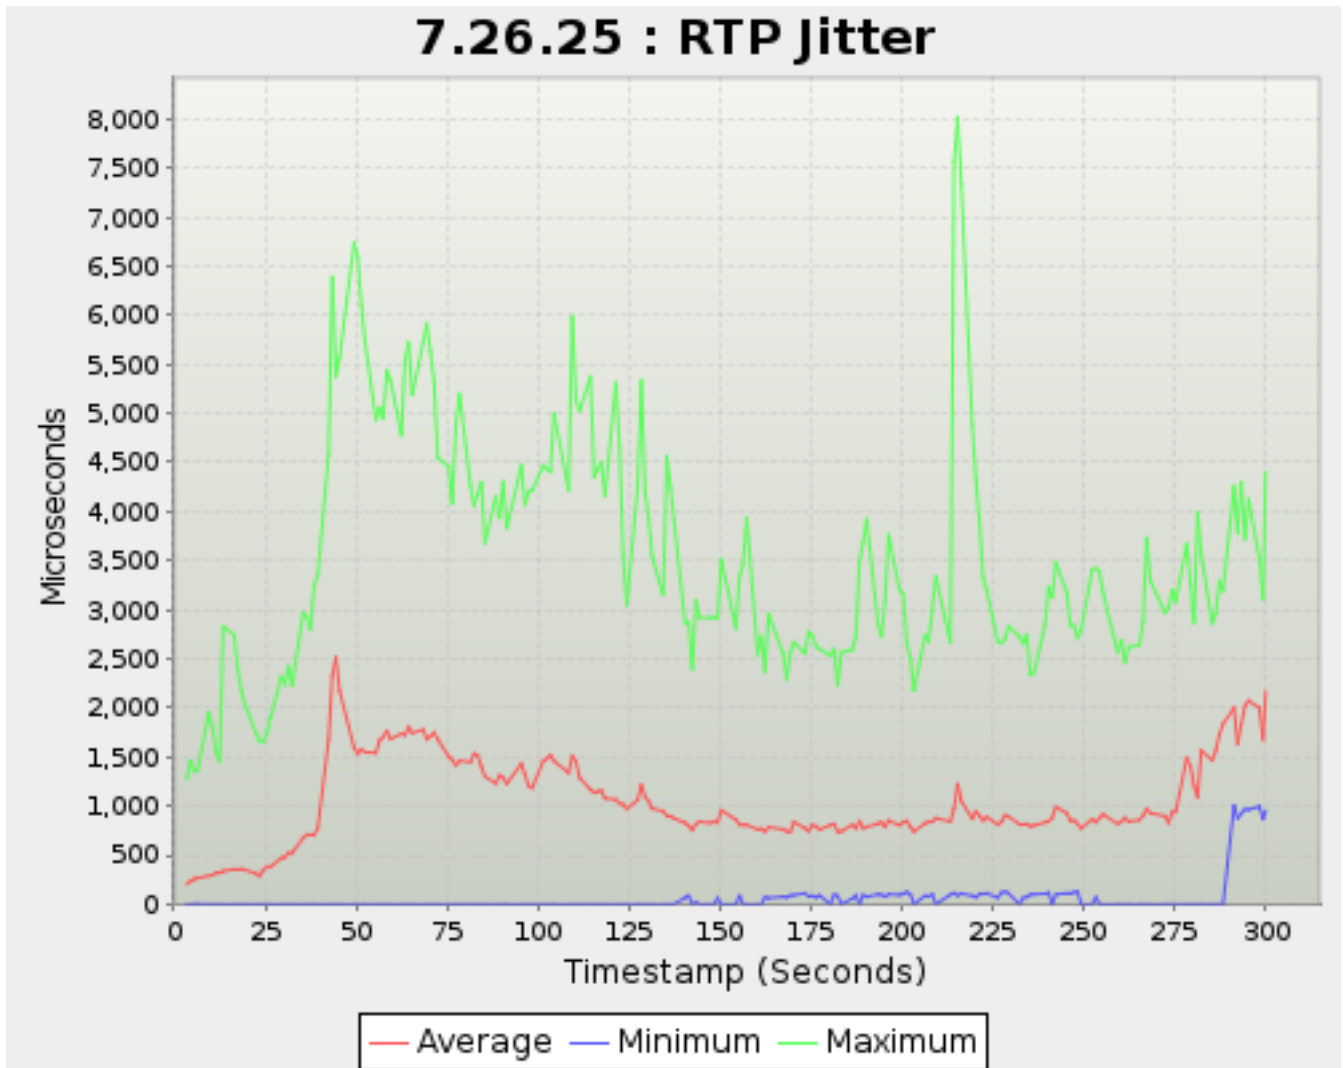

7.26.25. RTP Jitter

Timestamp	Average	Minimum	Maximum
<i>Seconds</i>		<i>Microseconds</i>	
3.505	206.699660041841	0.0	1,275.375
4.509	235.3637280613274	0.0	1,462.375
5.509	257.7608770718232	0.75	1,354.0
6.504	264.3373781945211	3.0	1,367.125
9.504	290.19624405093685	0.0	1,952.25
10.510	297.2398958541959	0.0	1,805.125
11.509	317.71093843873916	0.0	1,552.875
12.509	320.0254161952481	0.0	1,457.625
13.510	337.1508806103401	0.0	2,829.625
16.510	355.6829750032379	0.0	2,743.875
17.509	349.9188565728358	0.0	2,391.125
18.509	359.2847500527315	0.0	2,174.0
19.509	350.3289122333402	0.0	2,030.125
22.504	312.35183524944625	0.0	1,745.625
23.509	288.5277827135423	0.0	1,665.75
24.504	346.38954775847645	0.0	1,652.75
25.504	382.4475936343093	0.0	1,745.125
26.504	381.12550626134725	0.0	1,897.25
29.503	471.70523605150214	0.0	2,317.75
30.503	477.2711083437111	0.0	2,239.875
31.504	522.4367046485833	0.0	2,425.25
32.504	524.955848884843	0.0	2,226.75
35.509	676.5869662585847	0.0	2,968.125
36.504	706.5467780872794	0.0	2,934.875