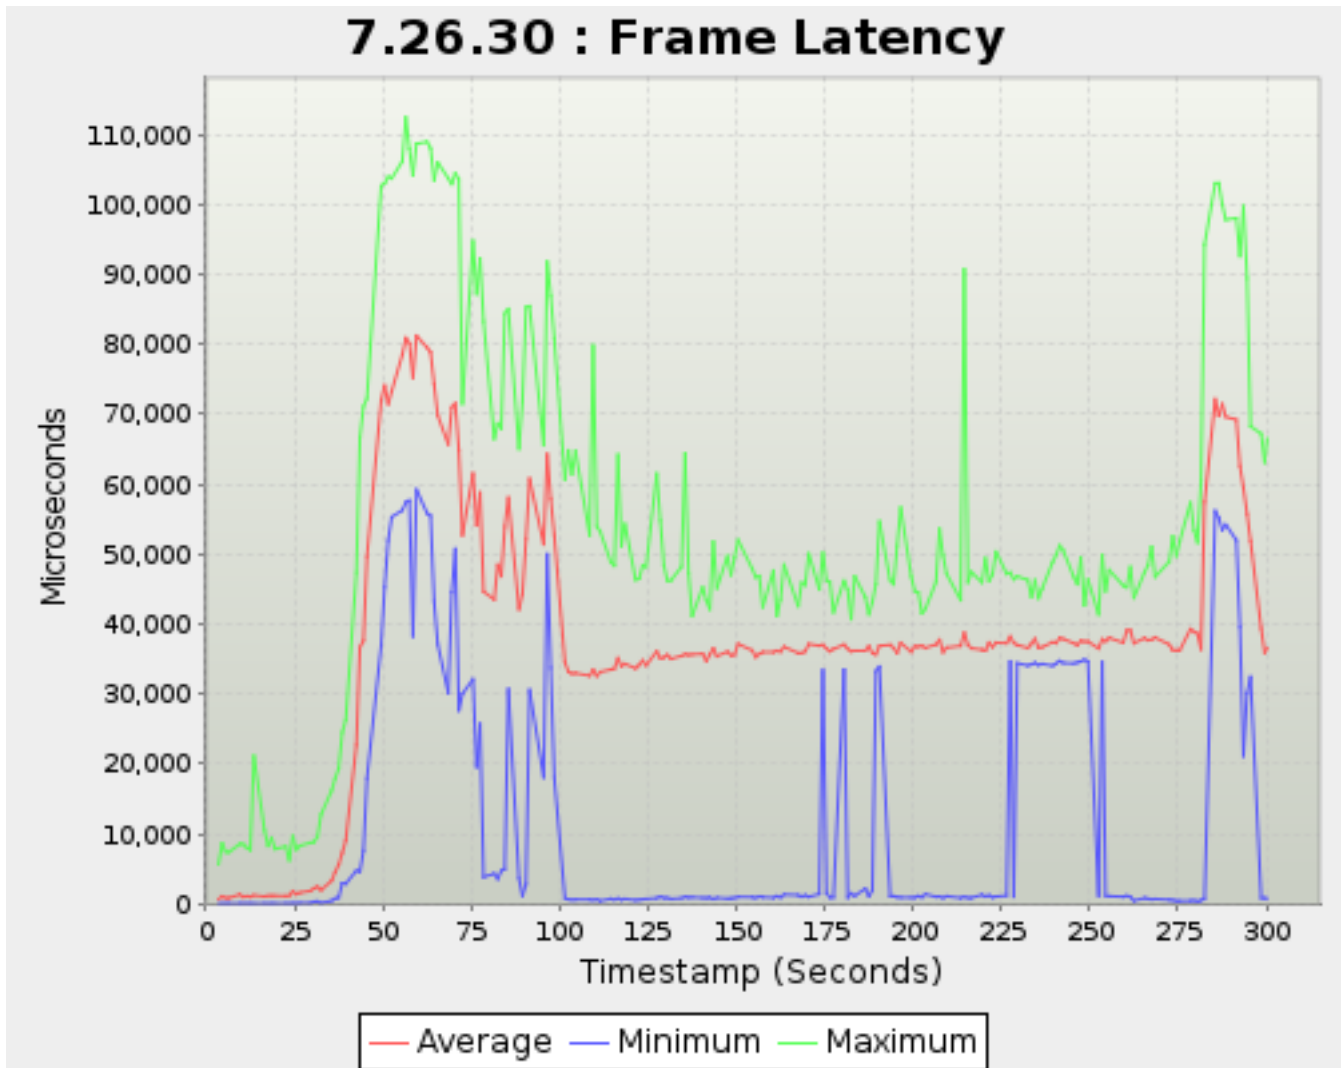

7.26.30. Frame Latency

Timestamp	Average	Minimum	Maximum
<i>Seconds</i>		<i>Microseconds</i>	
3.505	718.484	95.250	5,717.125
4.509	1,111.263	98.625	8,702.375
5.509	885.505	96.375	7,477
6.504	899.931	102	7,453.625
9.504	1,396.683	101.375	8,610.375
10.510	1,040.185	105.250	8,573.625
11.509	1,156.899	97.875	8,064.875
12.509	1,063.888	97.750	7,742.625
13.510	1,272.610	95.625	21,185.625
16.510	1,115.144	109	10,535.375
17.509	1,216.012	90.125	8,330.625
18.509	1,206.052	101	9,450.250
19.509	1,213.515	103	7,896.375
22.504	1,181.288	112.125	8,260.375
23.509	1,215.987	109.375	6,292.375
24.504	1,861.513	132.500	9,699.125
25.504	1,424.403	110	7,804.125
26.504	1,648.850	171.375	8,349
29.503	1,909.724	167.875	8,787.250
30.503	2,278.411	357.250	8,882.250
31.504	2,507.250	398.375	9,667.750
32.504	2,009.731	175	12,803.125
35.509	3,369.858	493.750	16,234.875
36.504	4,589.690	829.750	17,991.750