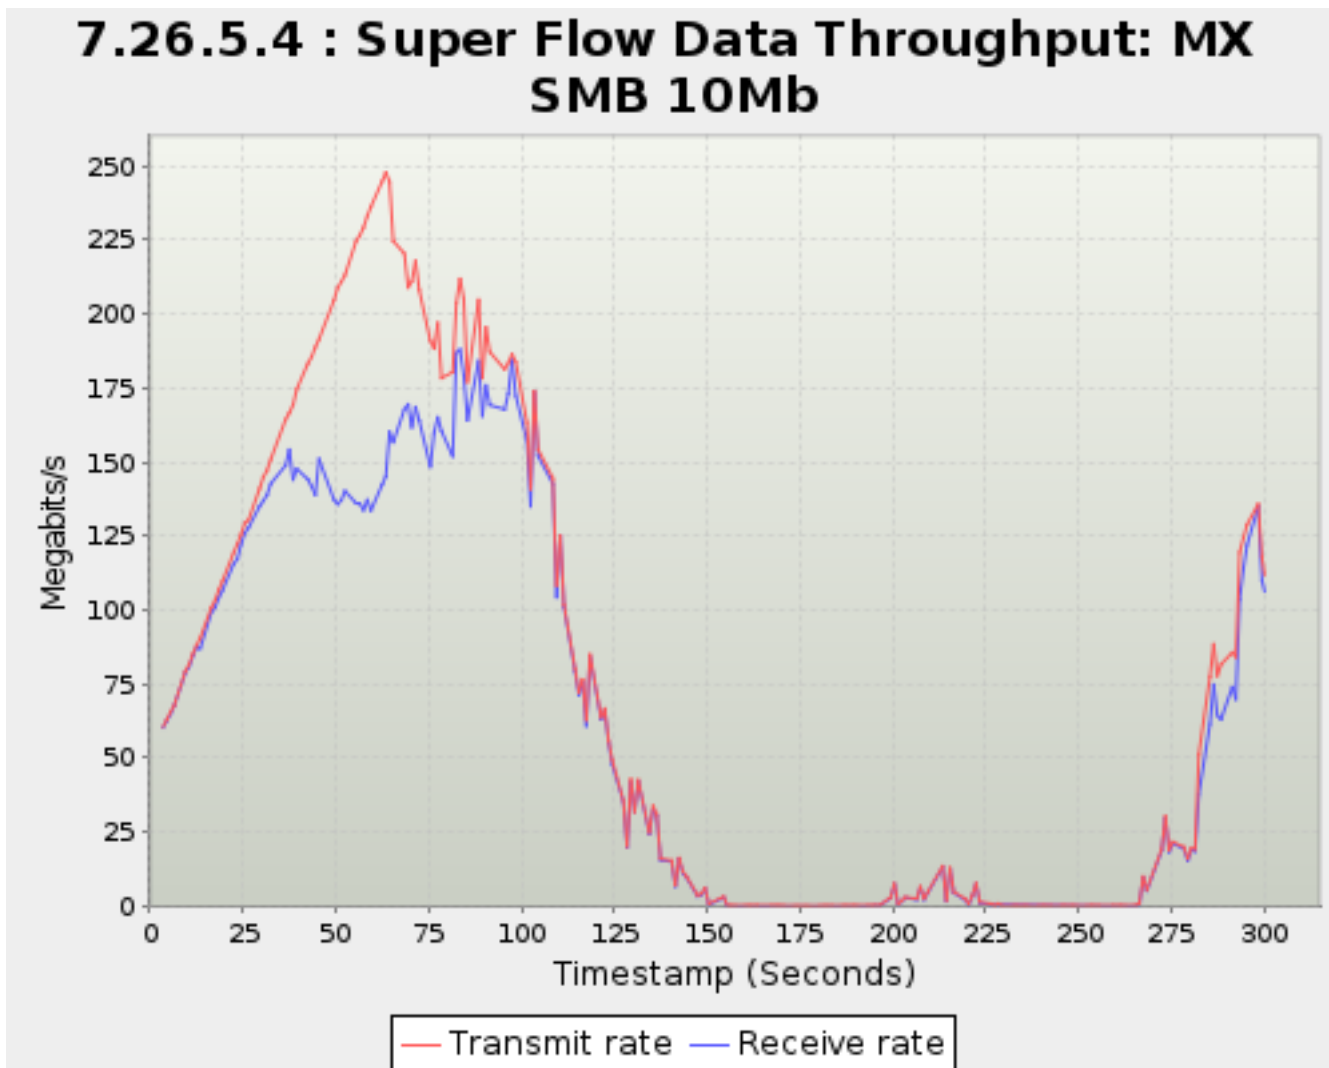

7.26.5.4. Super Flow Data Throughput: MX SMB 10Mb

Data Rate shown includes Ethernet overhead.

Rates can fluctuate slightly above the physical maximum due to round-off errors in calculations.

Physical speeds on fiber optic can legitimately exceed 10Gbps.

Timestamp	Transmit rate	Receive rate
<i>Seconds</i>	<i>Megabits/s</i>	
0.506	0.00	0.00
3.505	60.65	60.37
4.509	62.99	62.70
5.509	65.58	64.91
6.504	67.84	67.74
9.504	79.40	78.92
10.510	81.64	80.85
11.509	85.17	84.54
12.509	88.12	87.28
13.510	90.55	87.05
16.510	100.9	99.29
17.509	103.3	100.9
18.509	106.9	104.2
19.509	109.8	106.7
22.504	119.4	115.6
23.509	122.3	117.3
24.504	125.6	122.2
25.504	129.4	~126
26.504	130.4	127.8