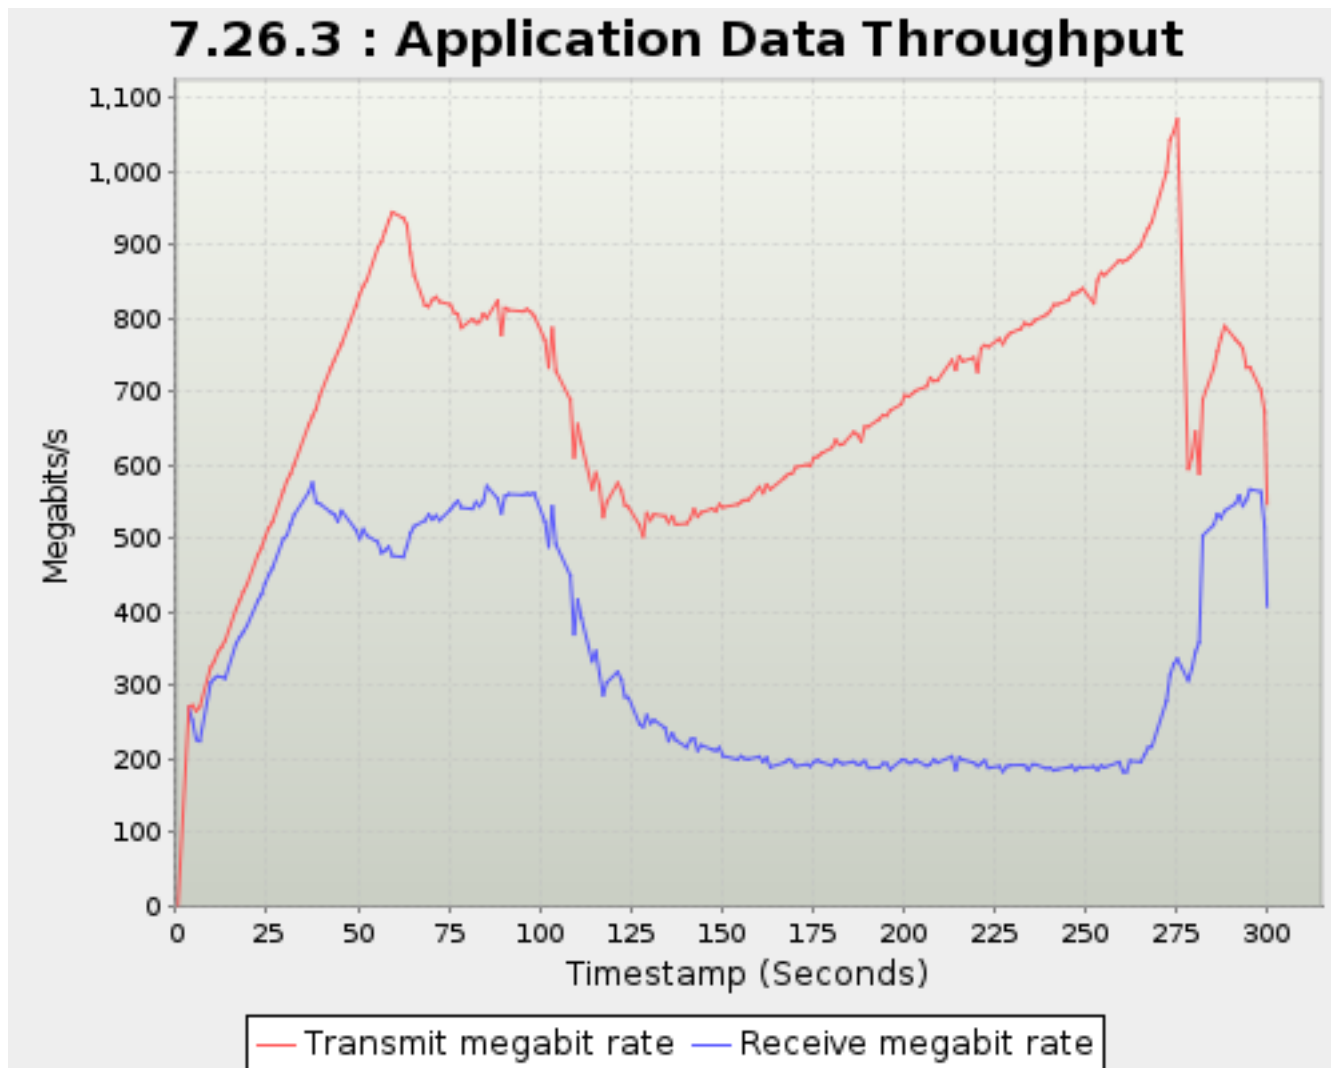

7.26.3. Application Data Throughput

Data Rate shown includes Ethernet overhead.

Rates can fluctuate slightly above the physical maximum due to round-off errors in calculations.

Physical speeds on fiber optic can legitimately exceed 10Gbps.

Timestamp	Transmit megabit rate	Receive megabit rate
<i>Seconds</i>	<i>Megabits/s</i>	
0.506	0.1157	0.00
3.505	271.1	270.1
4.509	273.7	252.8
5.509	~266	227.3
6.504	271.4	224.9
9.504	325.3	304.3
10.510	333.6	310.3
11.509	346.3	313.2
12.509	353.2	312.2
13.510	~362	310.6
16.510	404.9	357.9
17.509	416.6	366.5
18.509	428.4	373.5
19.509	438.4	382.1
22.504	478.6	416.2
23.509	488.5	425.1
24.504	502.9	439.8
25.504	515.3	451.6
26.504	523.1	460.4