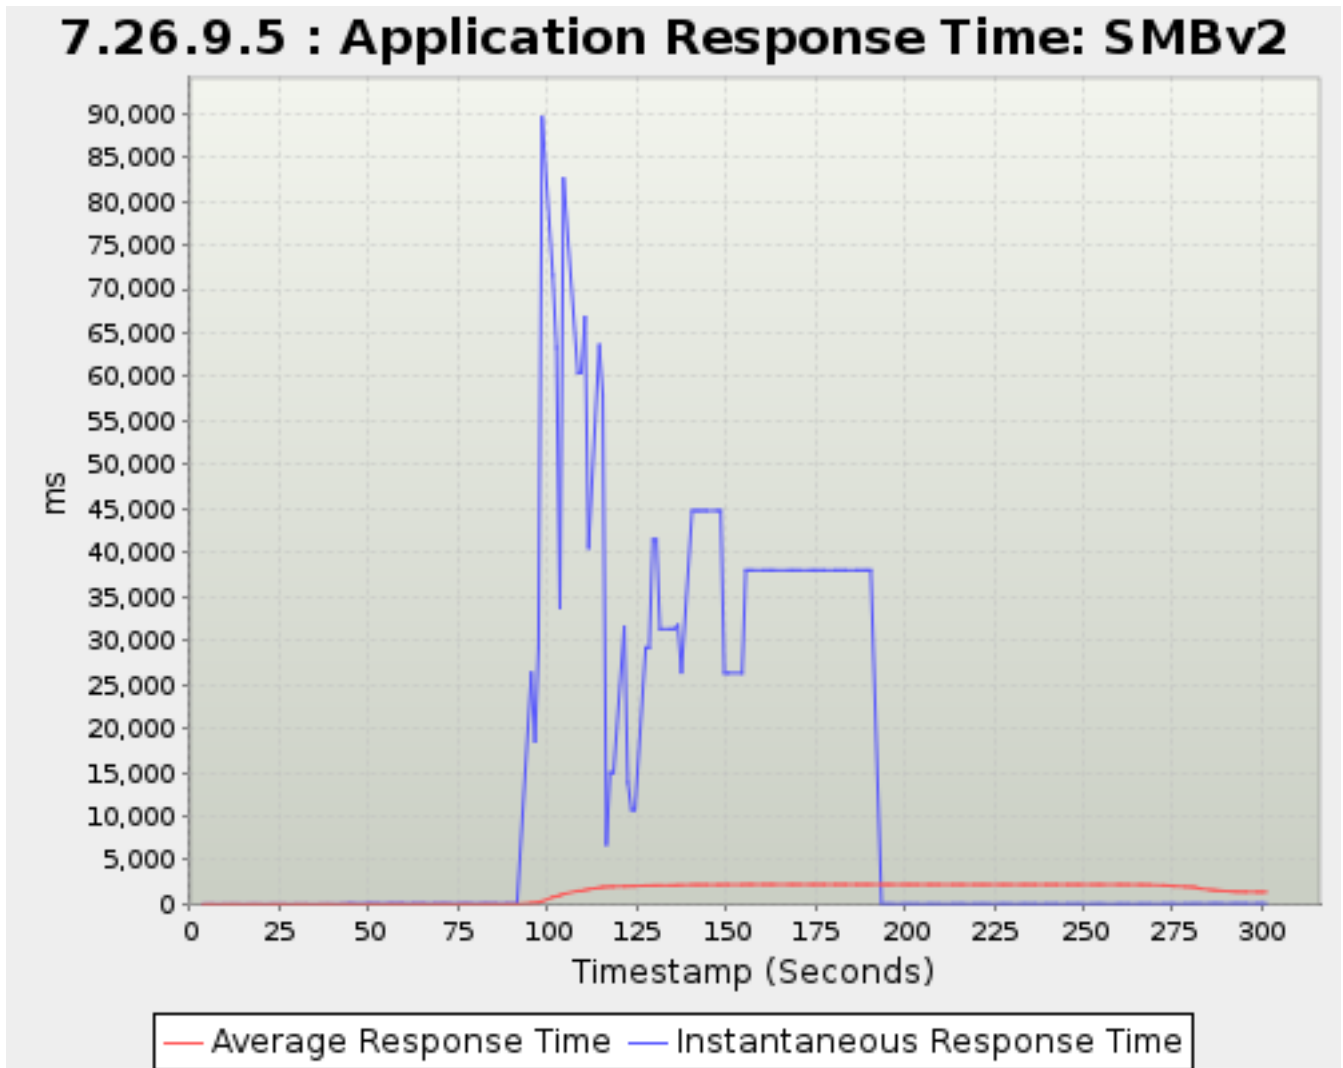

7.26.9.5. Application Response Time: SMBv2

Timestamp	Average Response Time	Instantaneous Response Time
<i>Seconds</i>		<i>Milliseconds</i>
3.505	0.9261	0.8273
4.509	0.9459	1.0120
5.509	0.9283	0.8039
6.504	0.9208	0.7500
9.504	1.0027	1.4259
10.510	1.0163	1.1269
11.509	1.0186	1.0417
12.509	1.0237	1.0978
13.510	1.0146	0.8286
16.510	1.0441	1.1111
17.509	1.0497	1.3143
18.509	1.0475	0.9825
19.509	1.0482	1.0789
22.504	1.0553	1.2759
23.509	1.0563	1.1429
24.504	1.0640	1.7273
25.504	1.0680	1.4737
26.504	1.0724	1.5556
29.503	1.0875	1.9000
30.503	1.1026	2.7778
31.504	1.1150	2.5000
32.504	1.1246	2.9091
36.504	1.1531	4.5000
37.504	1.1628	5.2000