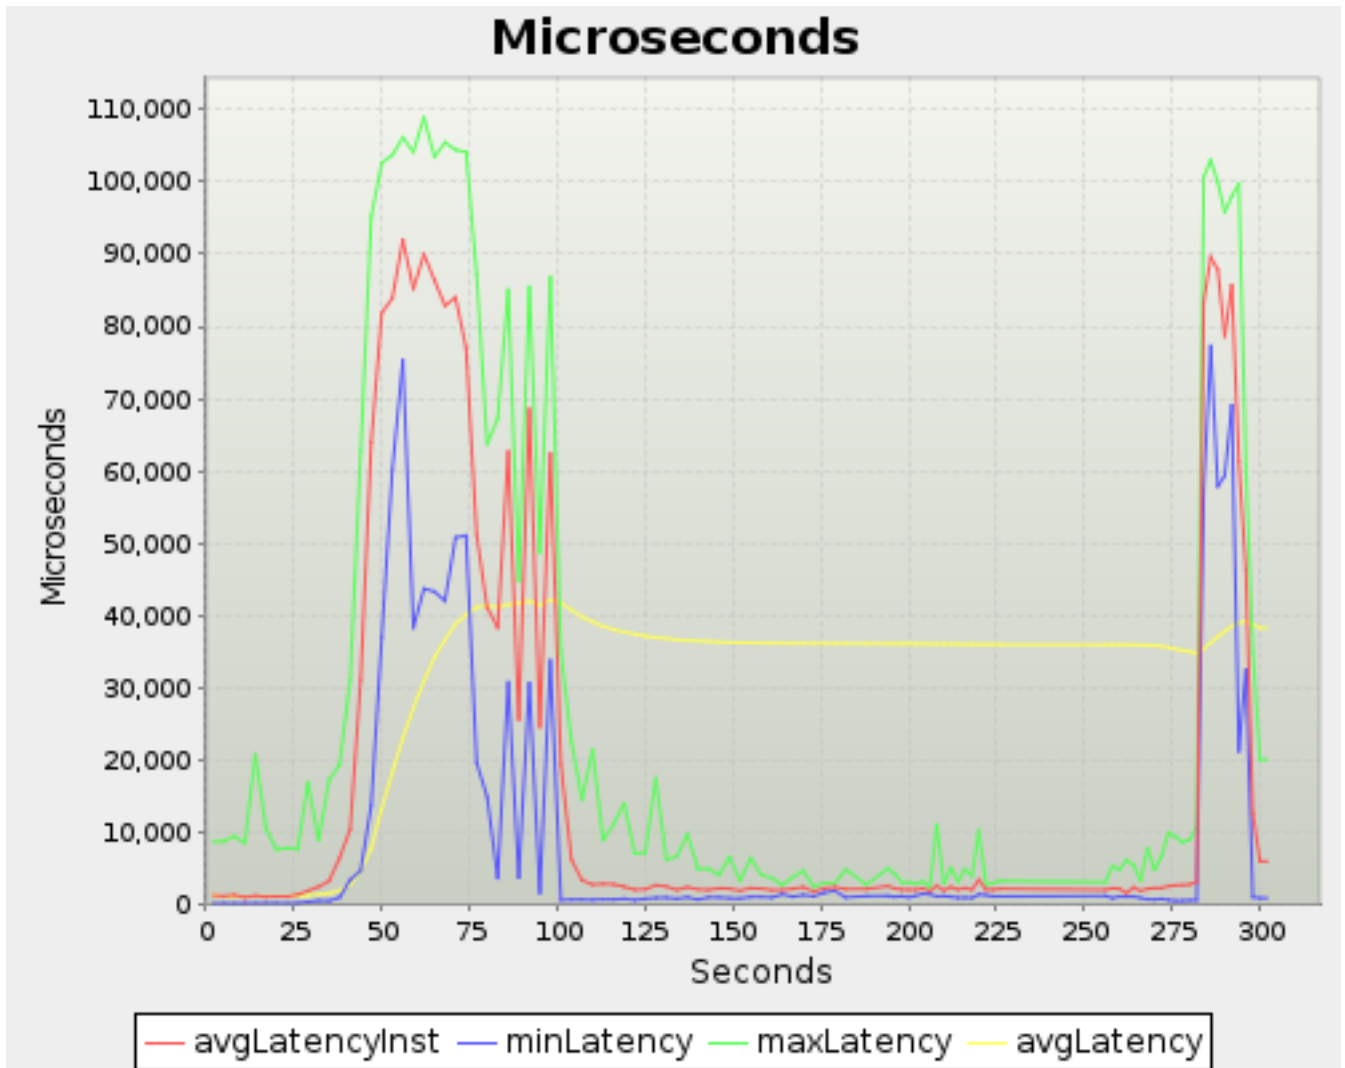

6.2.2.1. Microseconds

time	avgLatency	avgLatencyInst	maxLatency	minLatency
2.000	1,219.864428588139	1,219.8644285881394	8,677.25	111.25
5.000	1,030.0105893531368	1,115.646940547457	8,702.374999999995	121.62499999999999
8.000	1,021.2427166946259	1,277.8623587484192	9,443	114.62499999999999
11.000	1,078.5091595574975	973.8925920639452	8,444.874999999995	130.125
14.000	1,082.5141706878874	1,177.513487867697	20,749.125	119.87499999999999
17.000	1,109.973917969362	1,019.5322682934195	10,535.374999999995	148.5
20.000	1,109.2904386110329	1,091.1431163529146	7,574.5	140.125
23.000	1,096.5652613696923	1,060.8253585380562	7,788.75	117.87499999999999
26.000	1,141.5352615765687	1,312.646452076104	7,635.875	147.125
29.000	1,223.3335552551307	1,861.3841520967242	16,813.625	326
32.000	1,353.374403561787	2,407.5461511306767	8,920.75	508.5
35.000	1,504.037474679846	3,226.6068523931676	17,180	462.75
38.000	1,896.1656771050027	6,433.096832038254	19,379.125	944.125
41.000	2,716.204419260172	10,340.618215047212	31,032.75	3,358.5
44.000	4,639.576658071814	31,098.112627518552	62,744.375	4,671.125000000002
47.000	7,746.264376927645	63,913.24428619737	95,185.62500000003	13,758.874999999995
50.000	13,302.983645608321	81,852.00649894339	102,649.87500000003	36,962.25
53.000	18,255.205520572585	83,894.46160376786	103,709.12500000003	60,074.25
56.000	23,029.828756151255	91,959.52628044687	106,148.5	75,296
59.000	27,178.67277919168	85,191.90527734662	104,126.25	38,290.12499999999
62.000	30,941.68632828679	89,977.09491518517	108,951.87500000003	43,680.875
65.000	34,183.88484839416	86,410.94458765462	103,453.5	43,277.875
68.000	36,616.72547502794	82,852.37508639265	105,467	42,000.62499999999
71.000	38,795.142258937274	84,012.45324842818	104,435	50,767.62499999999
74.000	40,038.82869502911	77,010.10702046214	104,164.62500000003	51,042.62499999999