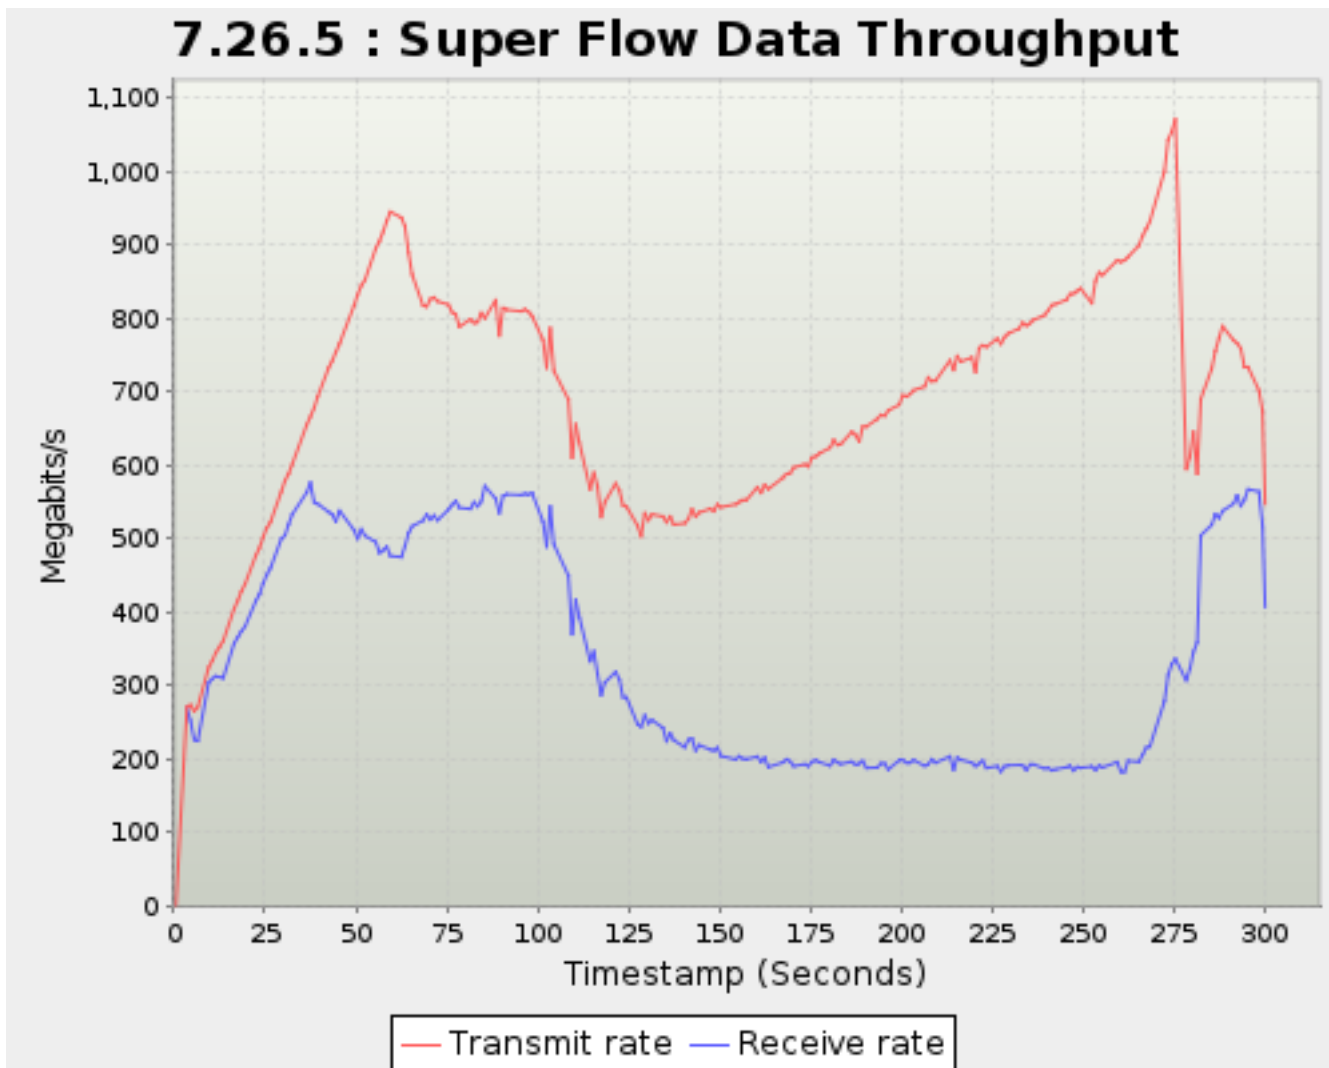

7.26.5. Super Flow Data Throughput

Data Rate shown includes Ethernet overhead.

Rates can fluctuate slightly above the physical maximum due to round-off errors in calculations.

Physical speeds on fiber optic can legitimately exceed 10Gbps.

Timestamp	Transmit rate	Receive rate
<i>Seconds</i>	<i>Megabits/s</i>	
0.506	0.1171	0.00
3.505	271.1	270.3
4.509	274.1	252.6
5.509	265.8	227.1
6.504	271.2	225.2
9.504	325.4	304.5
10.510	334.4	~310
11.509	345.8	313.3
12.509	353.4	312.1
13.510	361.4	310.9
16.510	405.2	358.1
17.509	416.3	366.3
18.509	~429	374.6
19.509	438.7	~381
22.504	~478	416.1
23.509	488.5	425.1
24.504	502.9	439.8
25.504	515.3	451.6
26.504	523.1	460.4