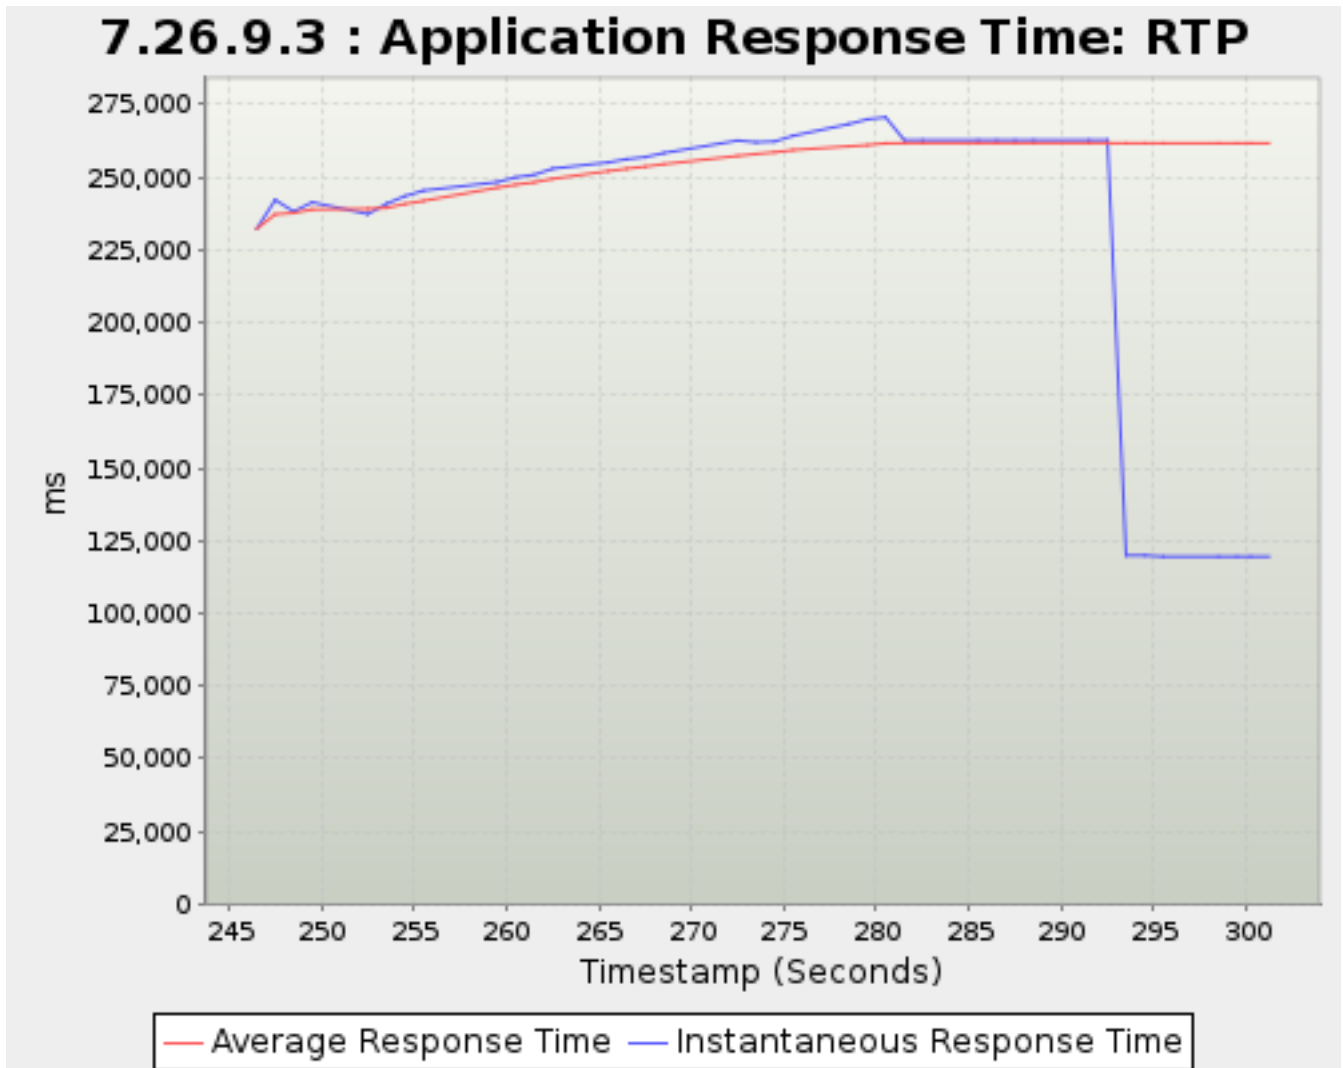

7.26.9.3. Application Response Time: RTP

Timestamp	Average Response Time	Instantaneous Response Time
<i>Seconds</i>		<i>Milliseconds</i>
3.505	0.0000	0.0000
4.509	0.0000	0.0000
5.509	0.0000	0.0000
6.504	0.0000	0.0000
9.504	0.0000	0.0000
10.510	0.0000	0.0000
11.509	0.0000	0.0000
12.509	0.0000	0.0000
13.510	0.0000	0.0000
16.510	0.0000	0.0000
17.509	0.0000	0.0000
18.509	0.0000	0.0000
19.509	0.0000	0.0000
22.504	0.0000	0.0000
23.509	0.0000	0.0000
24.504	0.0000	0.0000
25.504	0.0000	0.0000
26.504	0.0000	0.0000
29.503	0.0000	0.0000
30.503	0.0000	0.0000
31.504	0.0000	0.0000
32.504	0.0000	0.0000
36.504	0.0000	0.0000
37.504	0.0000	0.0000