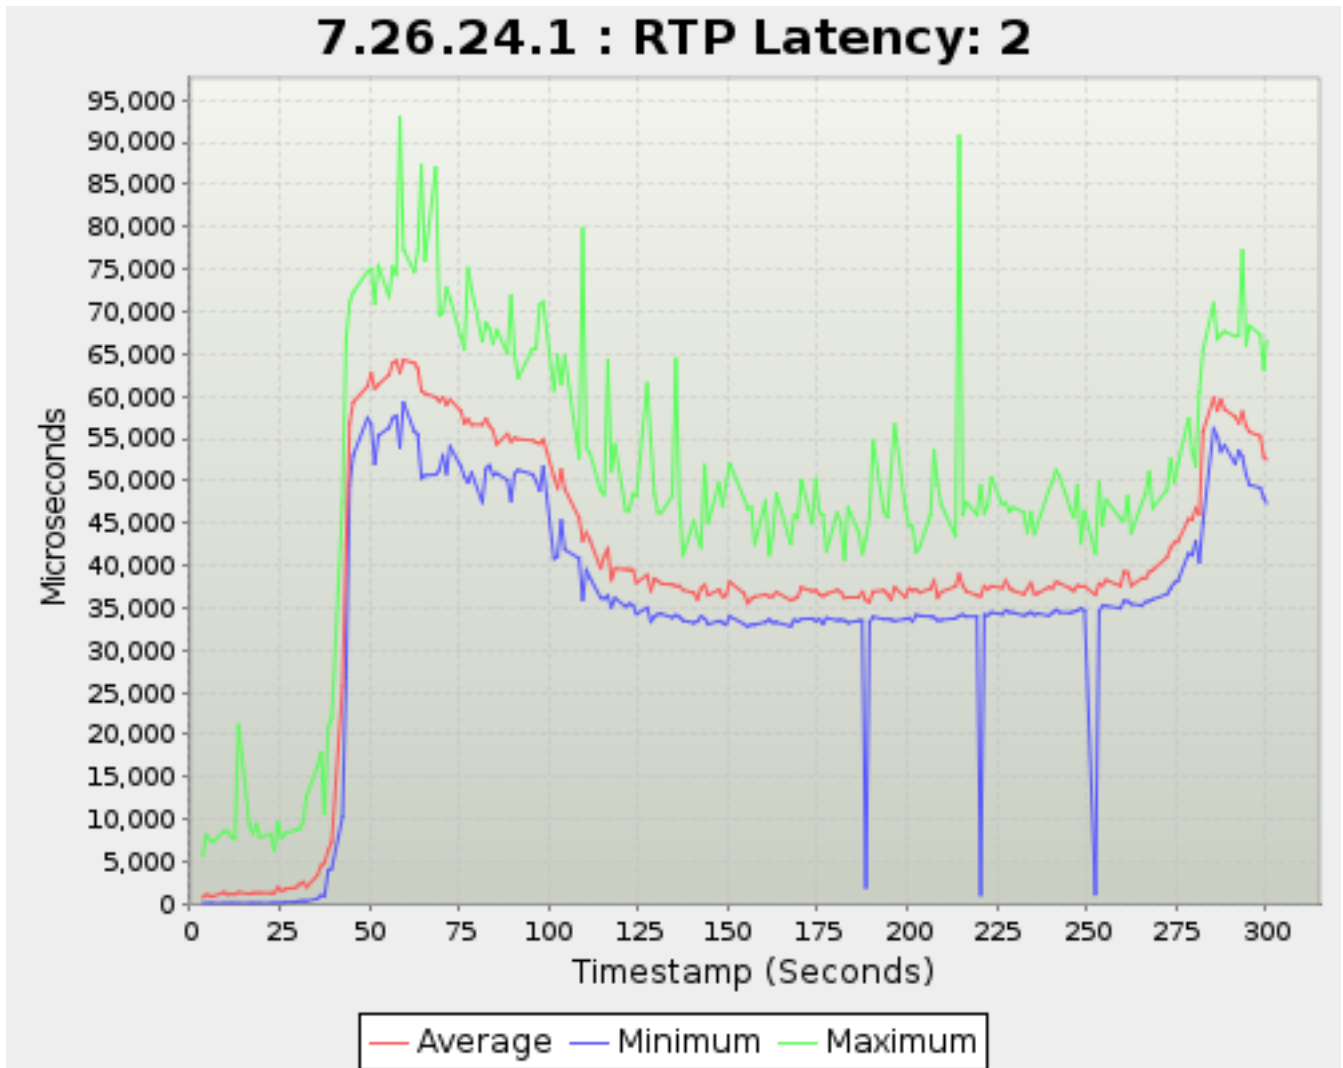

7.26.24.1. RTP Latency: 2

Timestamp	Average	Minimum	Maximum
<i>Seconds</i>		<i>Microseconds</i>	
3.505	800.6313763907355	106.125	5,717.125
4.509	1,131.0800357241	104.125	8,212.25
5.509	975.2296971782519	103.125	7,512.25
6.504	949.5516894057321	102.0	7,399.0
9.504	1,405.1921264696816	101.375	8,610.375
10.510	1,126.2994361740964	105.25	8,573.625
11.509	1,223.2105642834242	105.125	7,936.875
12.509	1,163.1569014879633	97.75	7,742.625
13.510	1,399.140583123528	95.625	21,185.625
16.510	1,226.3058655128664	109.0	9,399.625
17.509	1,321.0059820538386	90.125	8,330.625
18.509	1,319.9872764374024	101.0	9,450.25
19.509	1,347.2892957089553	103.0	7,896.375
22.504	1,306.5830040566882	114.625	8,260.375
23.509	1,345.6389099550029	120.375	6,292.375
24.504	2,008.4343360234777	132.5	9,699.125
25.504	1,539.309639820388	144.875	7,804.125
26.504	1,780.865007524019	217.625	8,349.0
29.503	1,964.4915037144565	276.75	8,787.25
30.503	2,333.5873855628347	357.25	8,882.25
31.504	2,604.693669463289	398.375	9,667.75
32.504	2,040.4612175829366	364.0	12,803.125
35.509	3,427.3903842584	651.0	16,234.875
36.504	4,523.242155865767	1,035.25	17,853.875