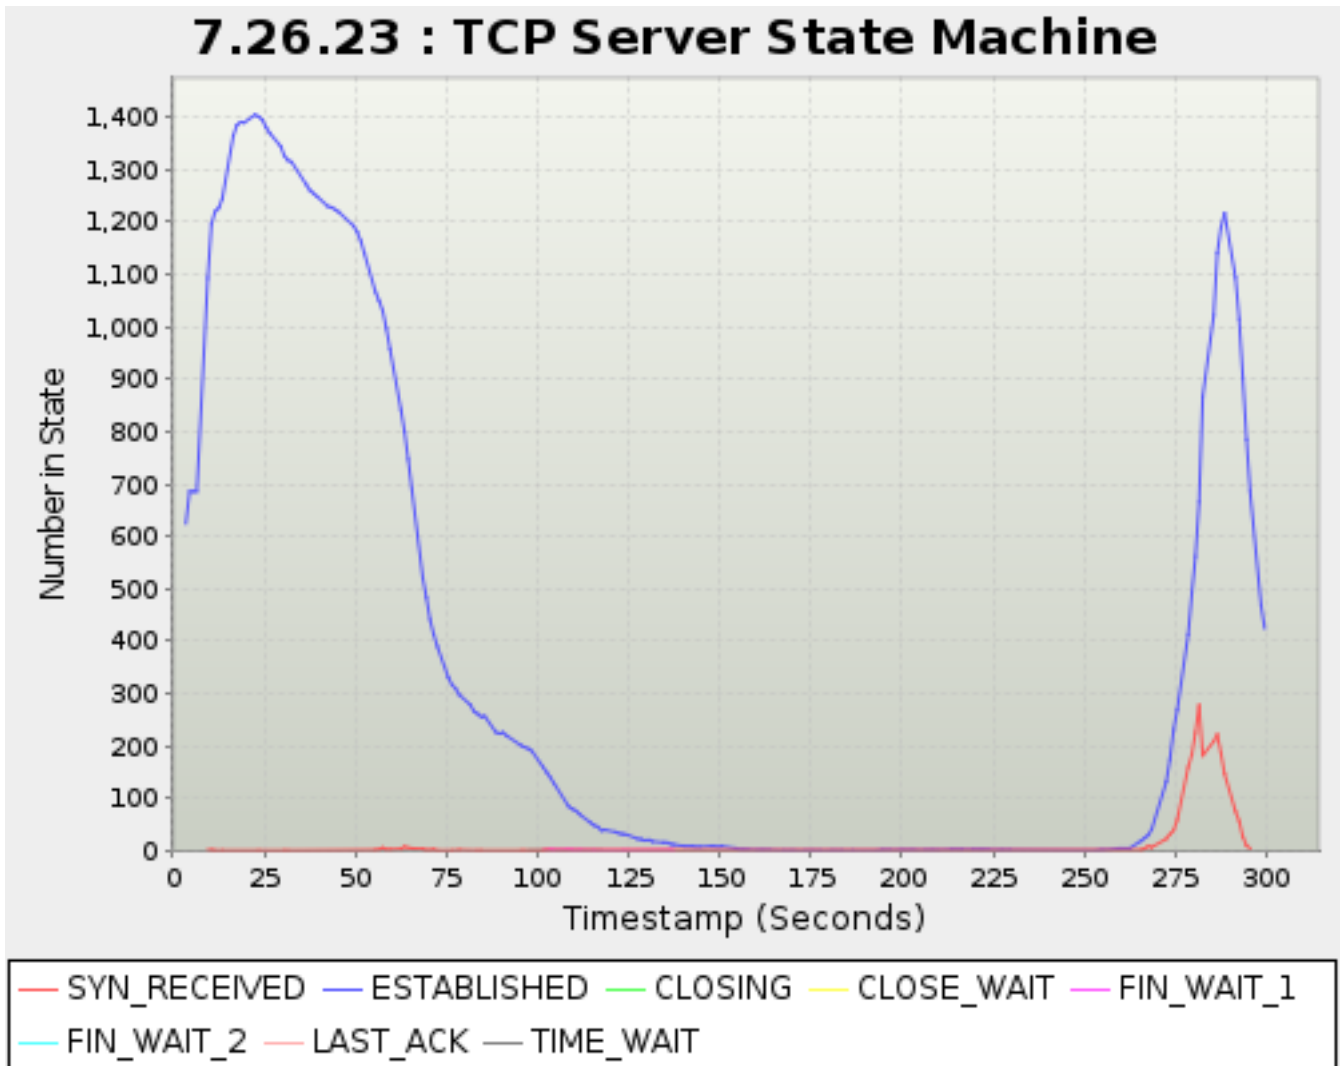

7.26.23. TCP Server State Machine

Timestamp	SYN_RECEIV ED	ESTABLISHE D	CLOSING	CLOSE_WAIT	FIN_WAIT_1	FIN_WAIT_2	LAST_ACK	TIME_WAIT
<i>Seconds</i>	<i>TCP Sessions</i>							
3.505	0	625	0	0	0	0	0	0
4.509	0	686	0	0	0	0	0	0
5.509	0	686	0	0	0	0	0	0
6.504	0	686	0	0	0	0	0	0
9.504	2	1,093	0	0	0	0	0	0
10.510	2	1,196	0	0	0	0	0	0
11.509	1	1,220	0	0	0	0	0	0
12.509	0	1,227	0	0	0	0	0	0
13.510	1	1,245	0	0	0	0	0	0
16.510	0	1,365	0	0	0	0	0	0
17.509	0	1,385	0	0	0	0	0	0
18.509	0	1,391	0	0	0	0	0	0
19.509	0	1,390	0	0	0	0	0	0
22.504	0	1,405	0	0	0	0	0	0
23.509	1	1,401	0	0	0	0	0	0
24.504	0	1,395	0	0	0	0	0	0
25.504	0	1,381	0	0	0	0	0	0
26.504	0	1,370	0	0	0	0	0	0
29.503	0	1,345	0	0	0	0	0	0
30.503	1	1,327	0	0	0	0	0	0
31.504	1	1,318	0	0	0	0	0	0
32.504	0	1,315	0	0	0	0	0	0