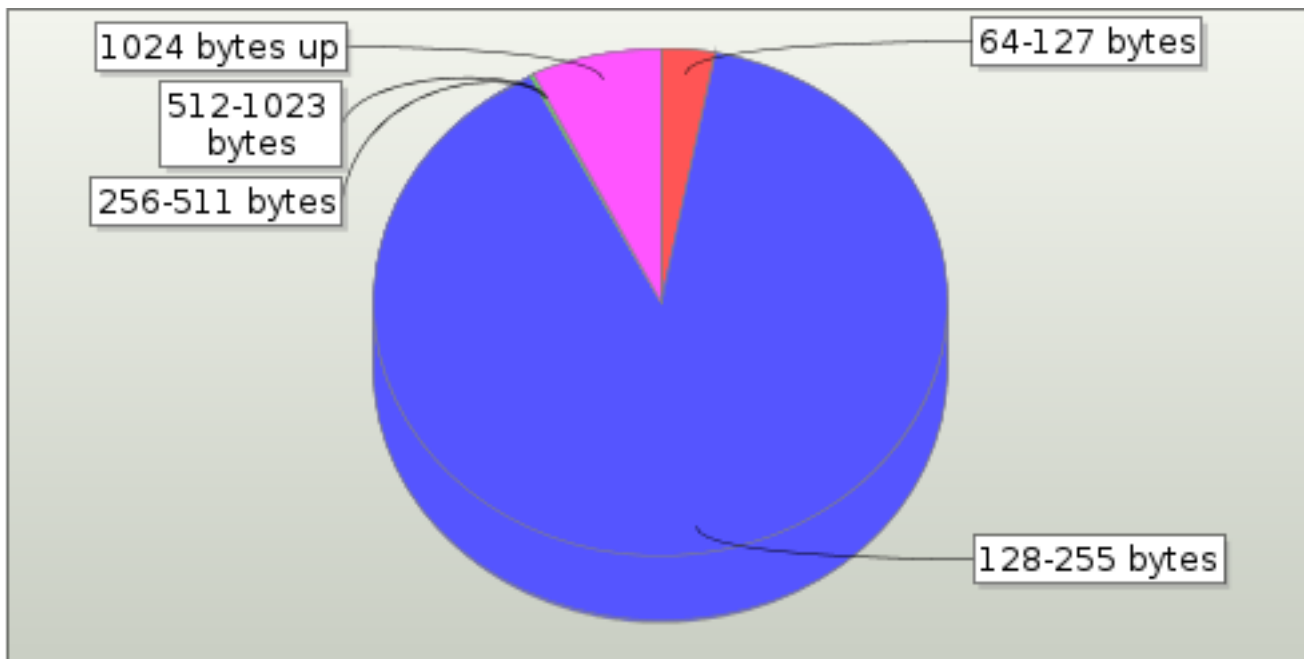

7.22. Transmitted Frame Size

Measurement	Value (Frames)
64-127 bytes	2,441,814
128-255 bytes	69,871,392
256-511 bytes	169,938
512-1023 bytes	1,711
1024 bytes up	5,704,212