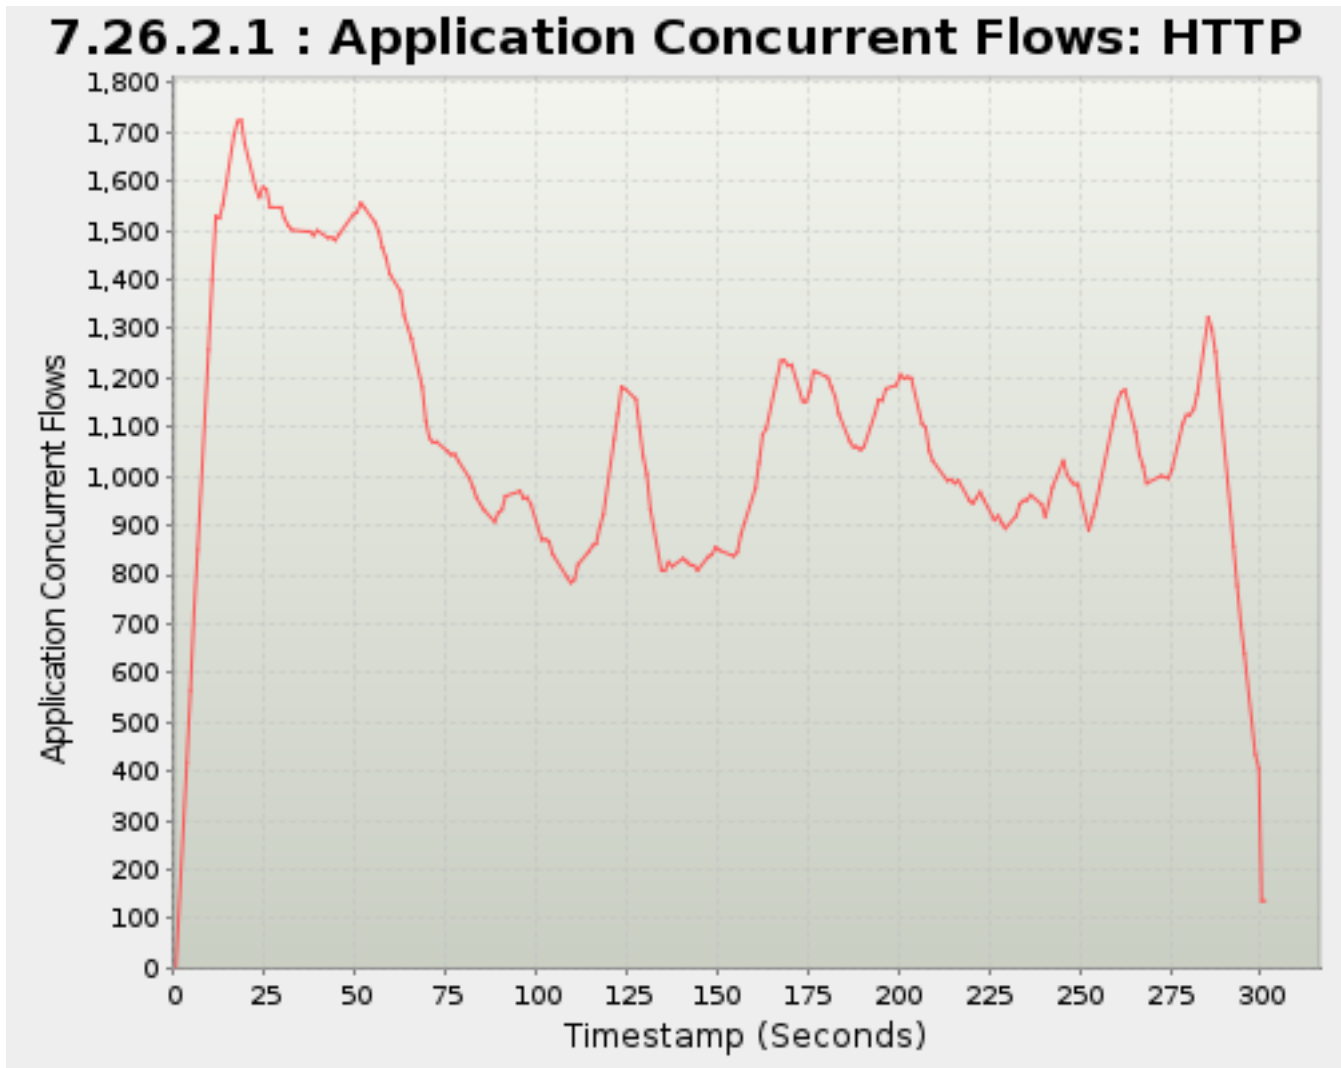

7.26.2.1. Application Concurrent Flows: HTTP

Timestamp	Application Concurrent Flows
<i>Seconds</i>	<i>Flows</i>
0.506	2
3.505	418
4.509	565
5.509	725
6.504	850
9.504	1,257
10.510	1,399
11.509	1,529
12.509	1,525
13.510	1,554
16.510	1,693
17.509	1,722
18.509	1,724
19.509	1,676
22.504	1,587
23.509	1,567
24.504	1,588
25.504	1,584
26.504	1,547
29.503	1,547
30.503	1,524
31.504	1,510
32.504	1,501
36.504	1,498