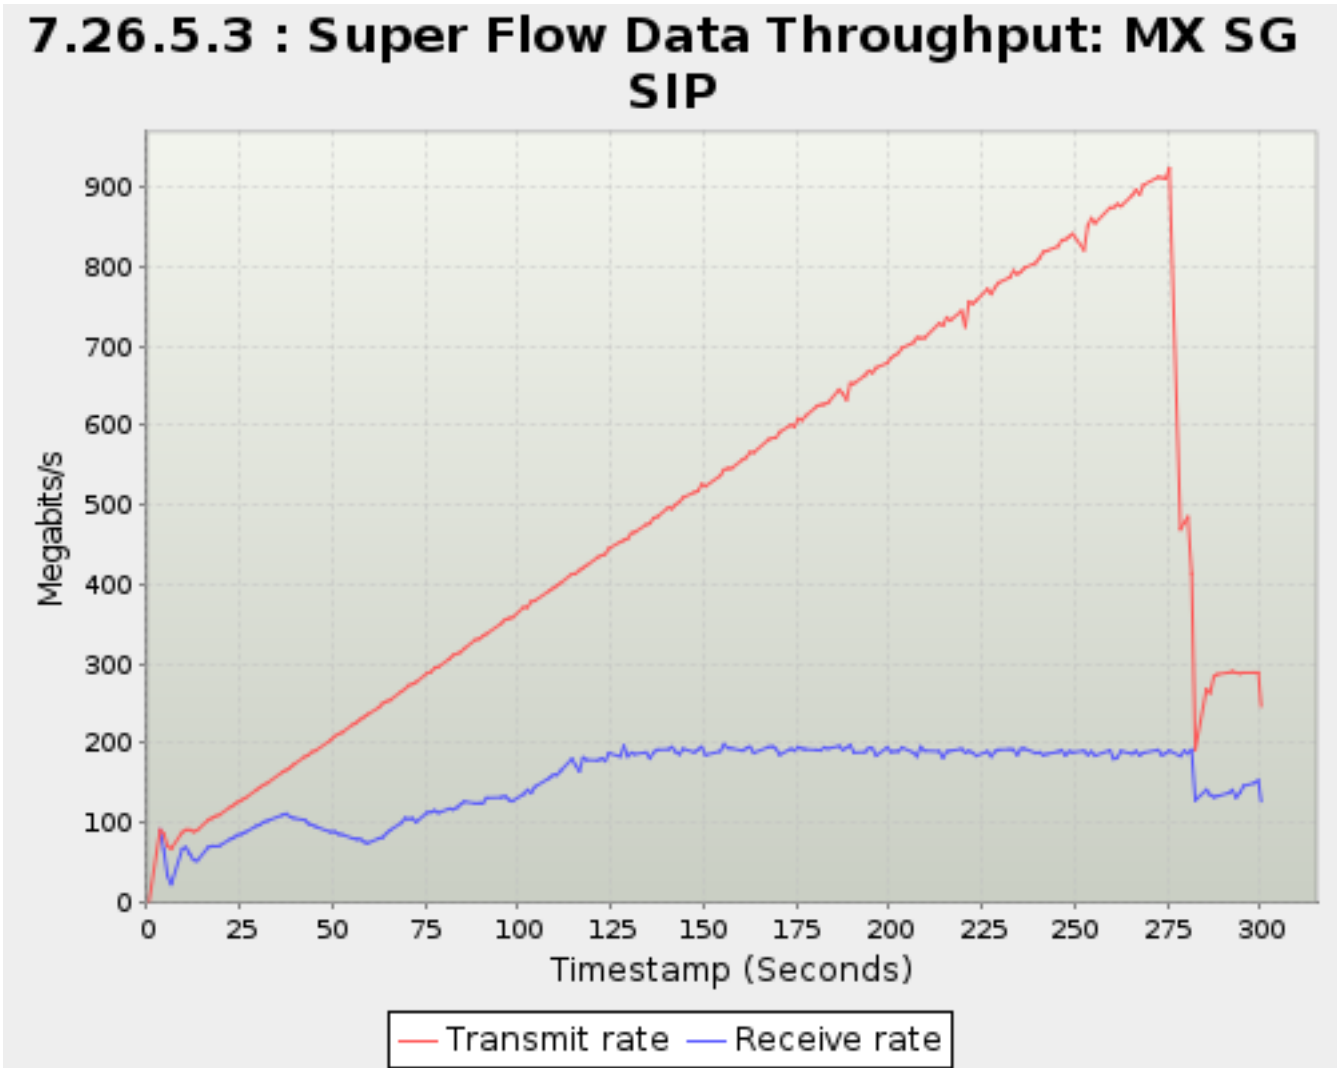

7.26.5.3. Super Flow Data Throughput: MX SG SIP

Data Rate shown includes Ethernet overhead.

Rates can fluctuate slightly above the physical maximum due to round-off errors in calculations.

Physical speeds on fiber optic can legitimately exceed 10Gbps.

Timestamp	Transmit rate	Receive rate
<i>Seconds</i>	<i>Megabits/s</i>	
0.506	0.1143	0.00
3.505	91.14	91.12
4.509	85.90	65.77
5.509	70.63	32.95
6.504	67.36	22.65
9.504	88.18	67.33
10.510	90.93	68.74
11.509	91.12	60.68
12.509	88.74	53.10
13.510	90.49	52.27
16.510	103.4	69.23
17.509	106.1	70.61
18.509	108.1	70.42
19.509	109.9	70.93
22.504	-120	79.67
23.509	122.7	81.59
24.504	126.2	84.73
25.504	128.6	85.90
26.504	131.1	88.06