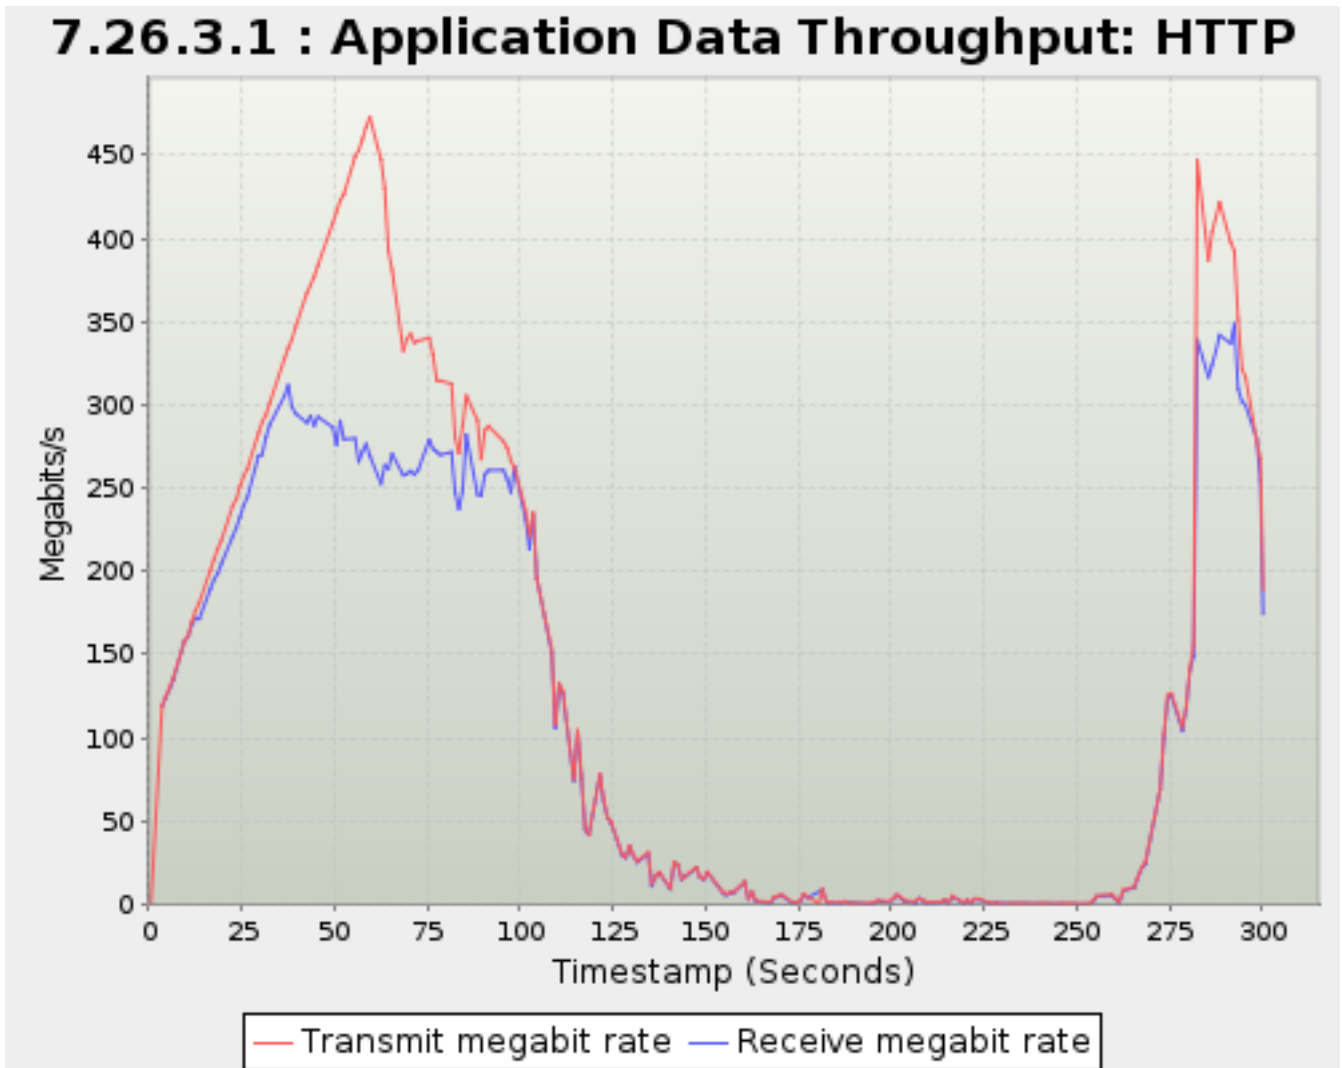

7.26.3.1. Application Data Throughput: HTTP

Data Rate shown includes Ethernet overhead.

Rates can fluctuate slightly above the physical maximum due to round-off errors in calculations.

Physical speeds on fiber optic can legitimately exceed 10Gbps.

Timestamp	Transmit megabit rate	Receive megabit rate
<i>Seconds</i>	<i>Megabits/s</i>	
0.506	0.001423	0.00
3.505	119.3	118.9
4.509	124.7	124.1
5.509	130.1	129.3
6.504	~136	134.6
9.504	157.8	158.1
10.510	161.3	160.7
11.509	169.6	~168
12.509	176.3	171.8
13.510	~181	171.3
16.510	200.6	189.4
17.509	207.2	~195
18.509	213.6	198.8
19.509	218.7	204.6
22.504	239.1	220.8
23.509	243.4	226.2
24.504	251.1	232.8
25.504	257.2	239.7
26.504	261.6	244.6