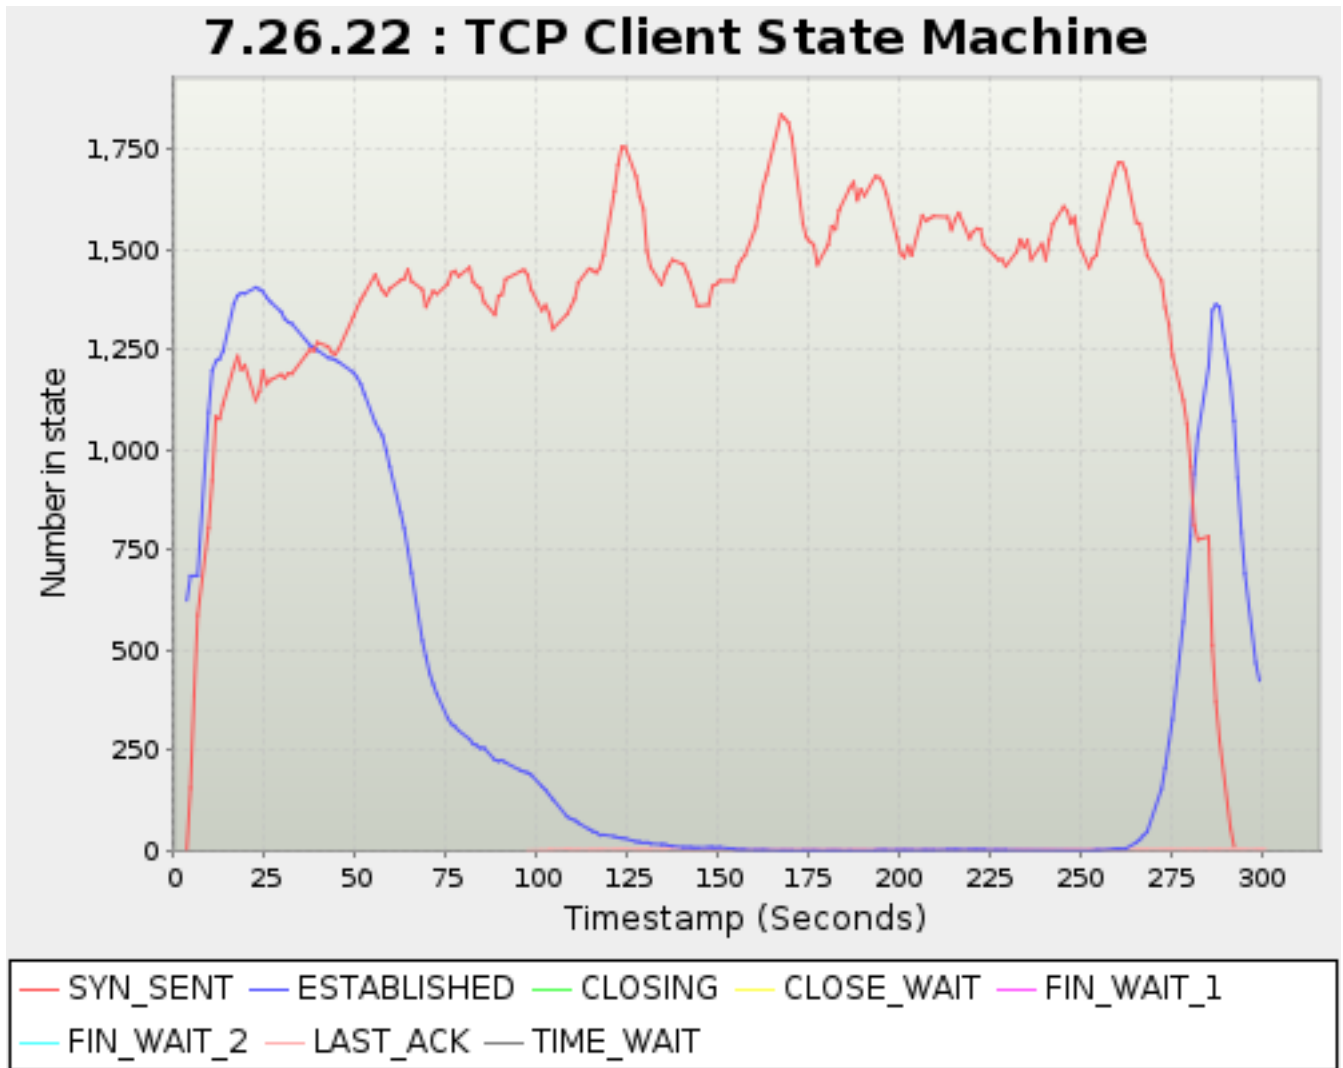

7.26.22. TCP Client State Machine

Timestamp	SYN_SENT	ESTABLISHE D	CLOSING	CLOSE_WAIT	FIN_WAIT_1	FIN_WAIT_2	LAST_ACK	TIME_WAIT
<i>Seconds</i>	<i>TCP Sessions</i>							
3.505	3	625	0	0	0	0	0	0
4.509	157	686	0	0	0	0	0	0
5.509	388	686	0	0	0	0	0	0
6.504	588	686	0	0	0	0	0	0
9.504	806	1,094	0	0	0	0	0	0
10.510	923	1,197	0	0	0	0	0	0
11.509	1,083	1,221	0	0	0	0	0	0
12.509	1,077	1,227	0	0	0	0	0	0
13.510	1,114	1,246	0	0	0	0	0	0
16.510	1,207	1,365	0	0	0	0	0	0
17.509	1,234	1,385	0	0	0	0	0	0
18.509	1,200	1,391	0	0	0	0	0	0
19.509	1,212	1,390	0	0	0	0	0	0
22.504	1,123	1,405	0	0	0	0	0	0
23.509	1,145	1,401	0	0	0	0	0	0
24.504	1,198	1,395	0	0	0	0	0	0
25.504	1,163	1,381	0	0	0	0	0	0
26.504	1,174	1,370	0	0	0	0	0	0
29.503	1,188	1,345	0	0	0	0	0	0
30.503	1,179	1,327	0	0	0	0	0	0
31.504	1,191	1,319	0	0	0	0	0	0
32.504	1,190	1,315	0	0	0	0	0	0