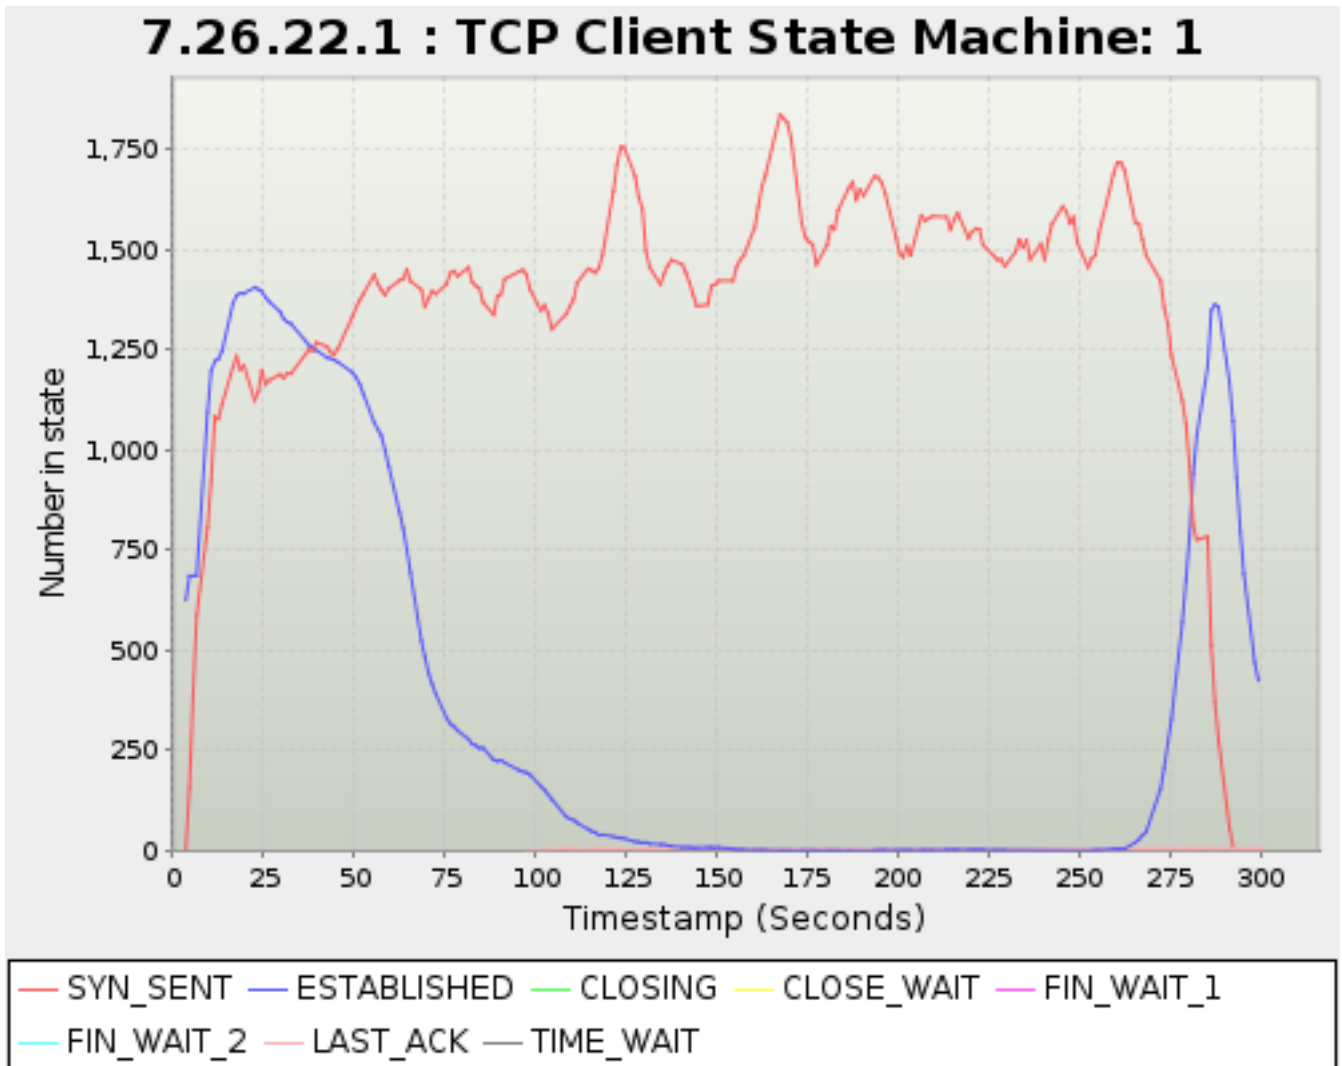

7.26.22.1. TCP Client State Machine: 1

Timestamp	SYN_SENT	ESTABLISHE D	CLOSING	CLOSE_WAIT	FIN_WAIT_1	FIN_WAIT_2	LAST_ACK	TIME_WAIT
<i>Seconds</i>	<i>TCP Sessions</i>							
3.505	3	625	0	0	0	0	0	0
4.509	157	686	0	0	0	0	0	0
5.509	388	686	0	0	0	0	0	0
6.504	588	686	0	0	0	0	0	0
9.504	806	1,094	0	0	0	0	0	0
10.510	923	1,197	0	0	0	0	0	0
11.509	1,083	1,221	0	0	0	0	0	0
12.509	1,077	1,227	0	0	0	0	0	0
13.510	1,114	1,246	0	0	0	0	0	0
16.510	1,207	1,365	0	0	0	0	0	0
17.509	1,234	1,385	0	0	0	0	0	0
18.509	1,200	1,391	0	0	0	0	0	0
19.509	1,212	1,390	0	0	0	0	0	0
22.504	1,123	1,405	0	0	0	0	0	0
23.509	1,145	1,401	0	0	0	0	0	0
24.504	1,198	1,395	0	0	0	0	0	0
25.504	1,163	1,381	0	0	0	0	0	0
26.504	1,174	1,370	0	0	0	0	0	0
29.503	1,188	1,345	0	0	0	0	0	0
30.503	1,179	1,327	0	0	0	0	0	0
31.504	1,191	1,319	0	0	0	0	0	0
32.504	1,190	1,315	0	0	0	0	0	0