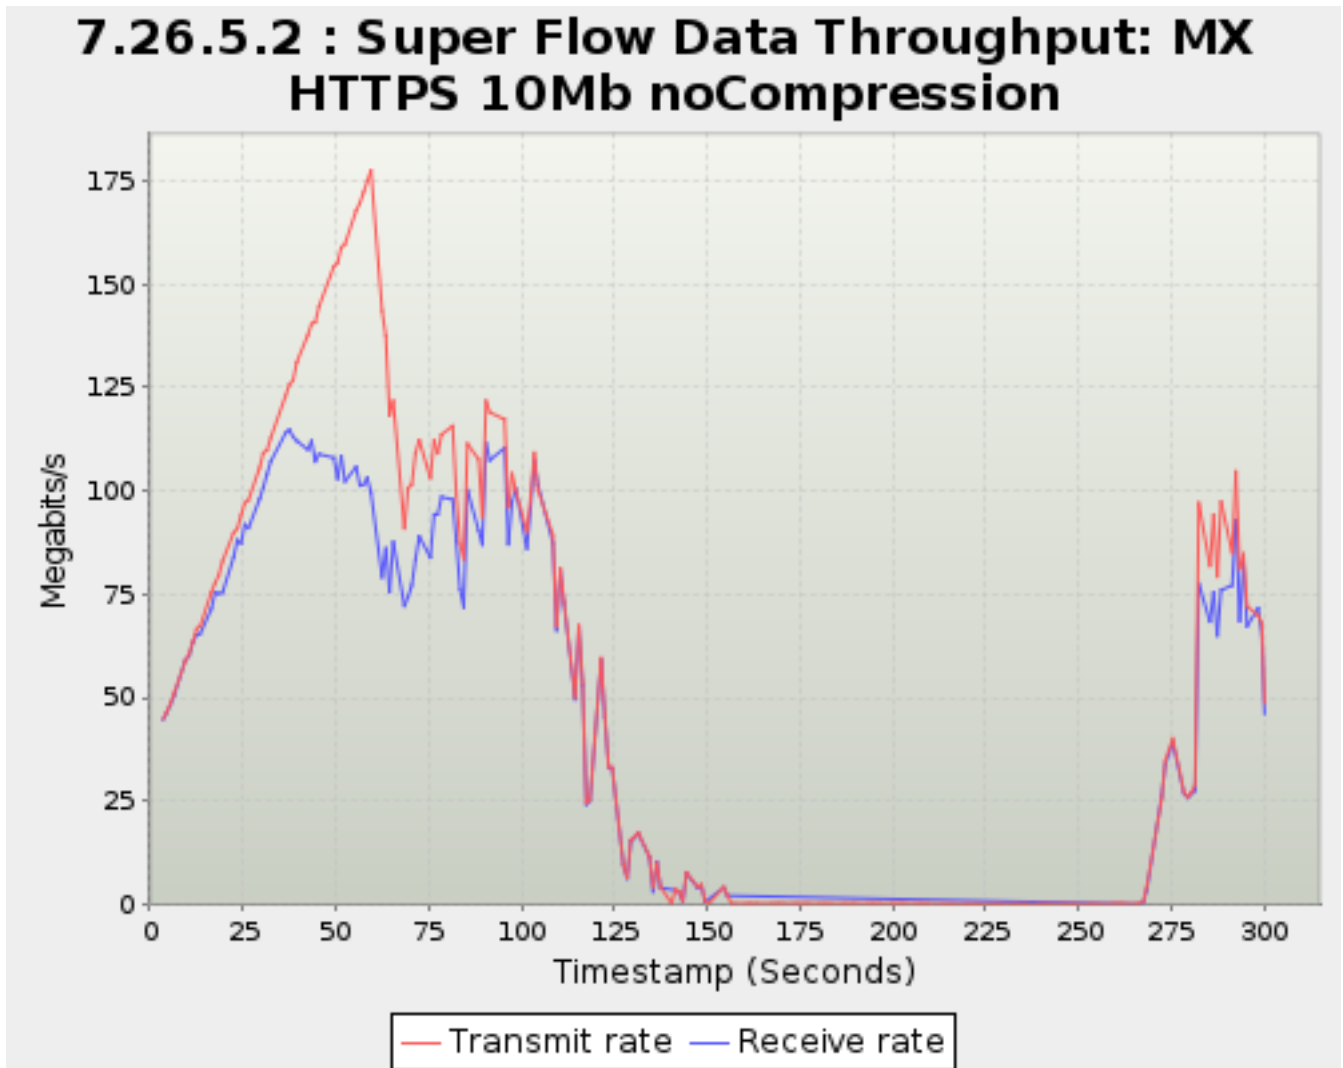

7.26.5.2. Super Flow Data Throughput: MX HTTPS 10Mb noCompression

Data Rate shown includes Ethernet overhead.

Rates can fluctuate slightly above the physical maximum due to round-off errors in calculations.

Physical speeds on fiber optic can legitimately exceed 10Gbps.

Timestamp	Transmit rate	Receive rate
<i>Seconds</i>	<i>Megabits/s</i>	
0.506	0.00	0.00
3.505	44.84	44.66
4.509	46.54	46.32
5.509	48.63	48.35
6.504	51.16	50.57
9.504	58.87	59.06
10.510	60.62	60.03
11.509	63.45	63.37
12.509	66.62	65.15
13.510	67.25	65.43
16.510	75.48	71.45
17.509	77.69	75.38
18.509	79.61	75.16
19.509	82.96	75.35
22.504	89.87	83.96
23.509	90.91	88.10
24.504	94.08	87.28
25.504	97.06	91.87
26.504	97.77	90.99