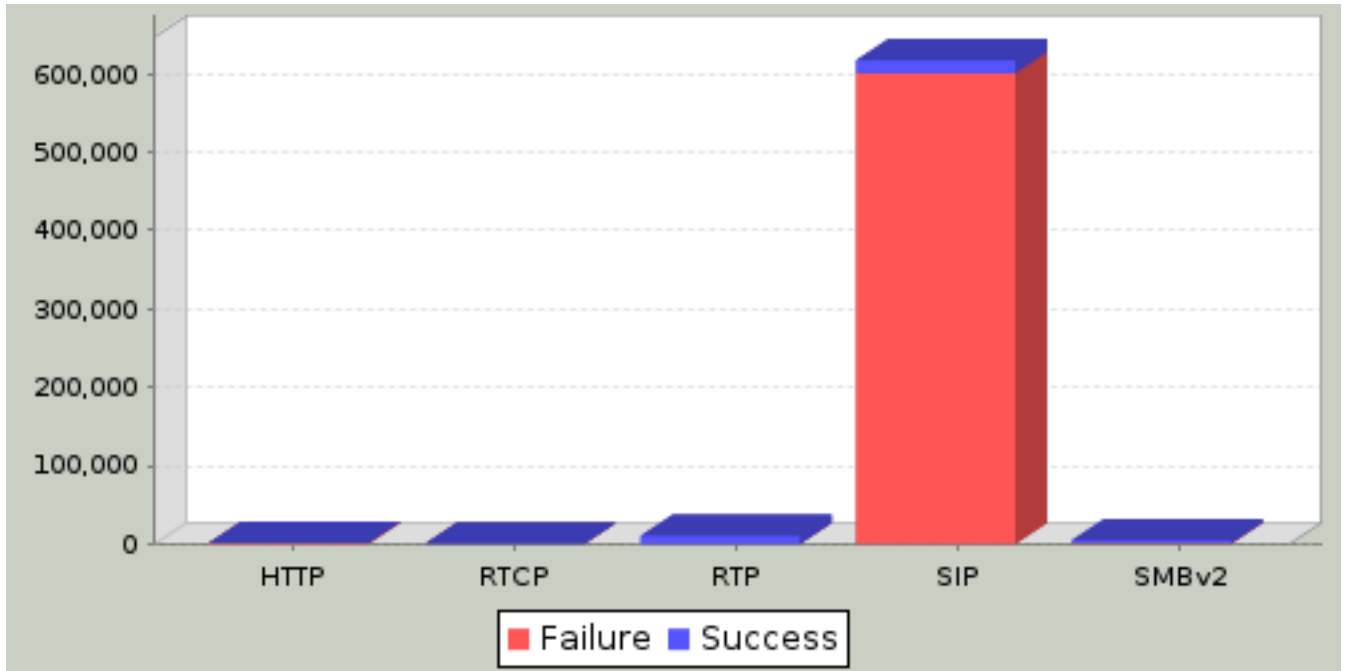

7.11. Application Transactions Summary

Protocol	Success (Transactions)	Failure (Transactions)
HTTP	103	1,716
RTCP	93	0
RTP	10,776	0
SIP	16,723	626,244
SMBv2	3,886	972