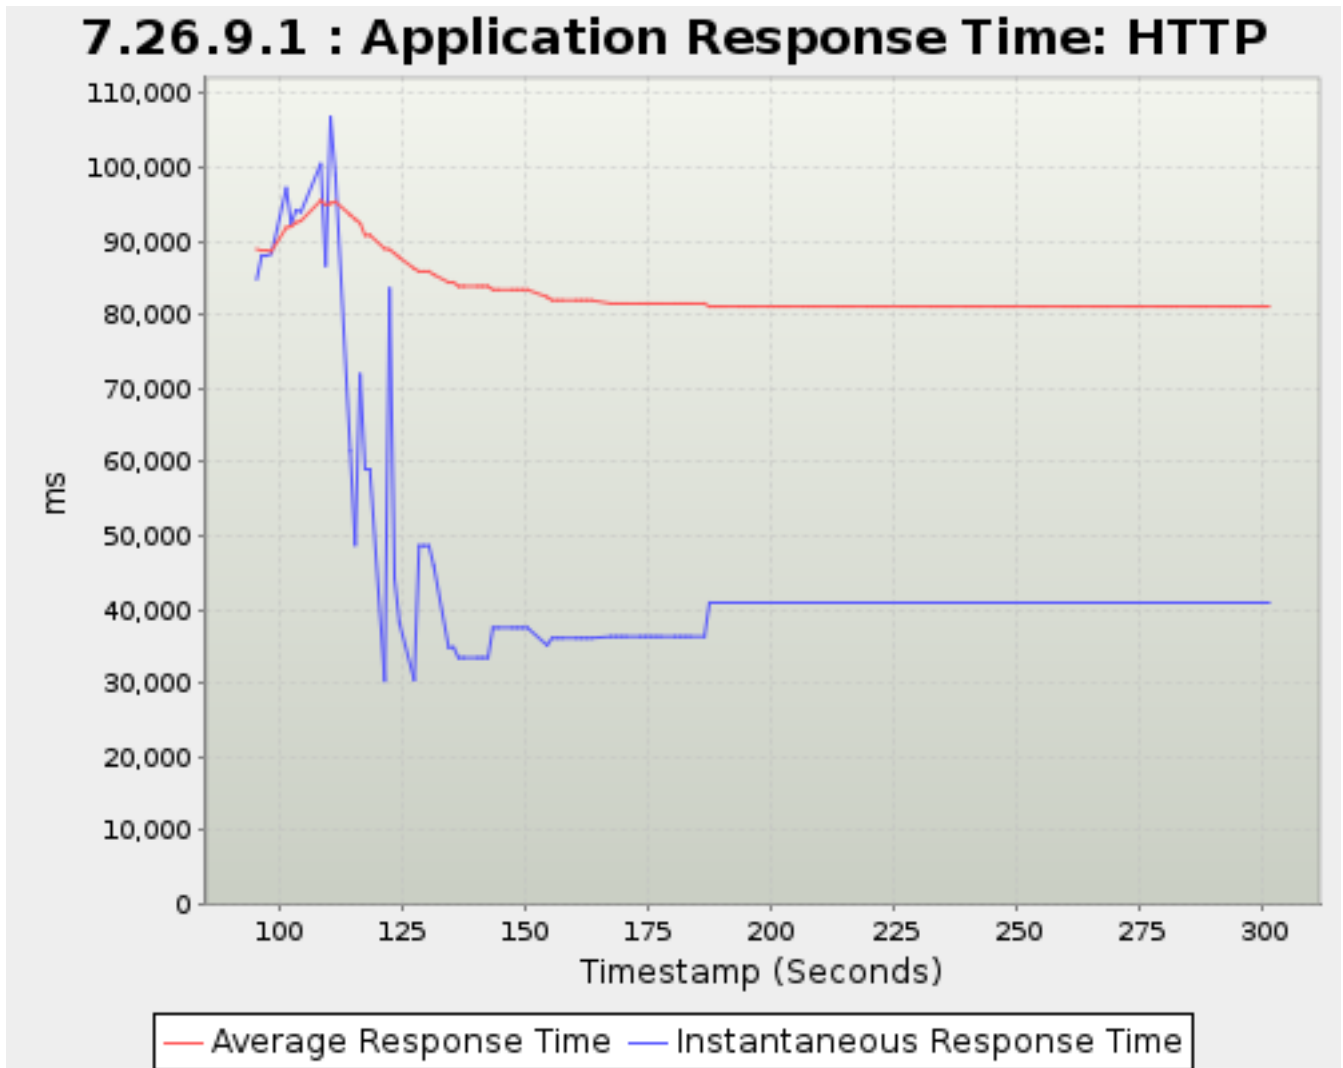

7.26.9.1. Application Response Time: HTTP

Timestamp	Average Response Time	Instantaneous Response Time
<i>Seconds</i>		<i>Milliseconds</i>
0.506	0.0000	0.0000
3.505	0.0000	0.0000
4.509	0.0000	0.0000
5.509	0.0000	0.0000
6.504	0.0000	0.0000
9.504	0.0000	0.0000
10.510	0.0000	0.0000
11.509	0.0000	0.0000
12.509	0.0000	0.0000
13.510	0.0000	0.0000
16.510	0.0000	0.0000
17.509	0.0000	0.0000
18.509	0.0000	0.0000
19.509	0.0000	0.0000
22.504	0.0000	0.0000
23.509	0.0000	0.0000
24.504	0.0000	0.0000
25.504	0.0000	0.0000
26.504	0.0000	0.0000
29.503	0.0000	0.0000
30.503	0.0000	0.0000
31.504	0.0000	0.0000
32.504	0.0000	0.0000
36.504	0.0000	0.0000