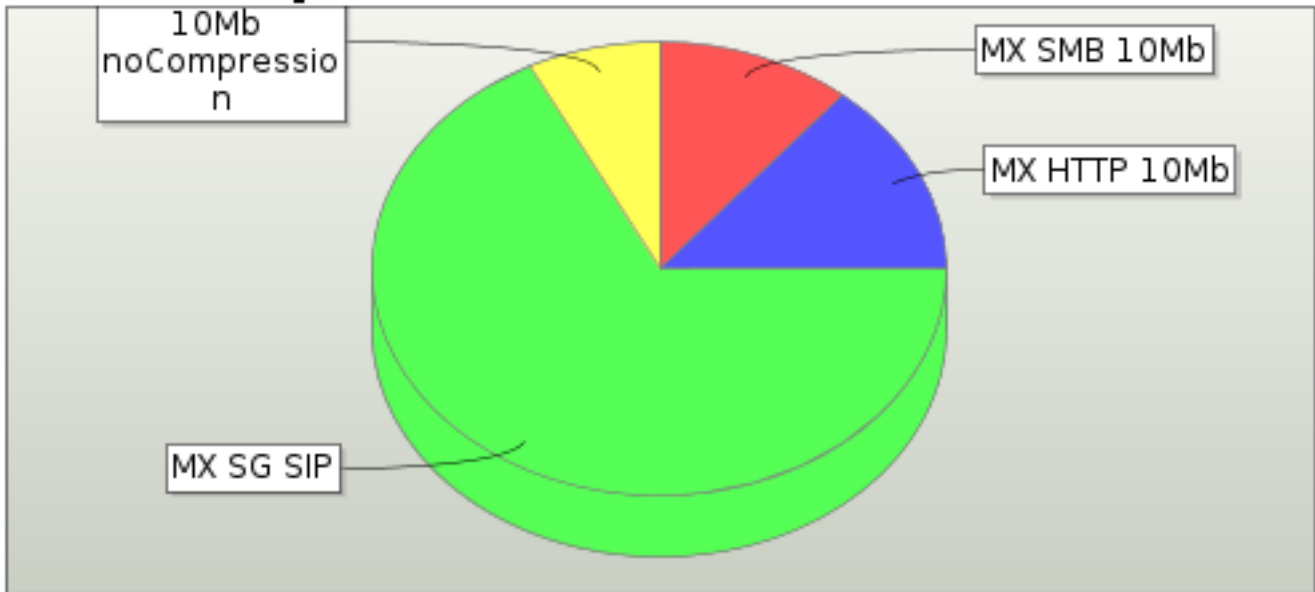

7.9. Super Flow Data

Super Flow Data Transmitted