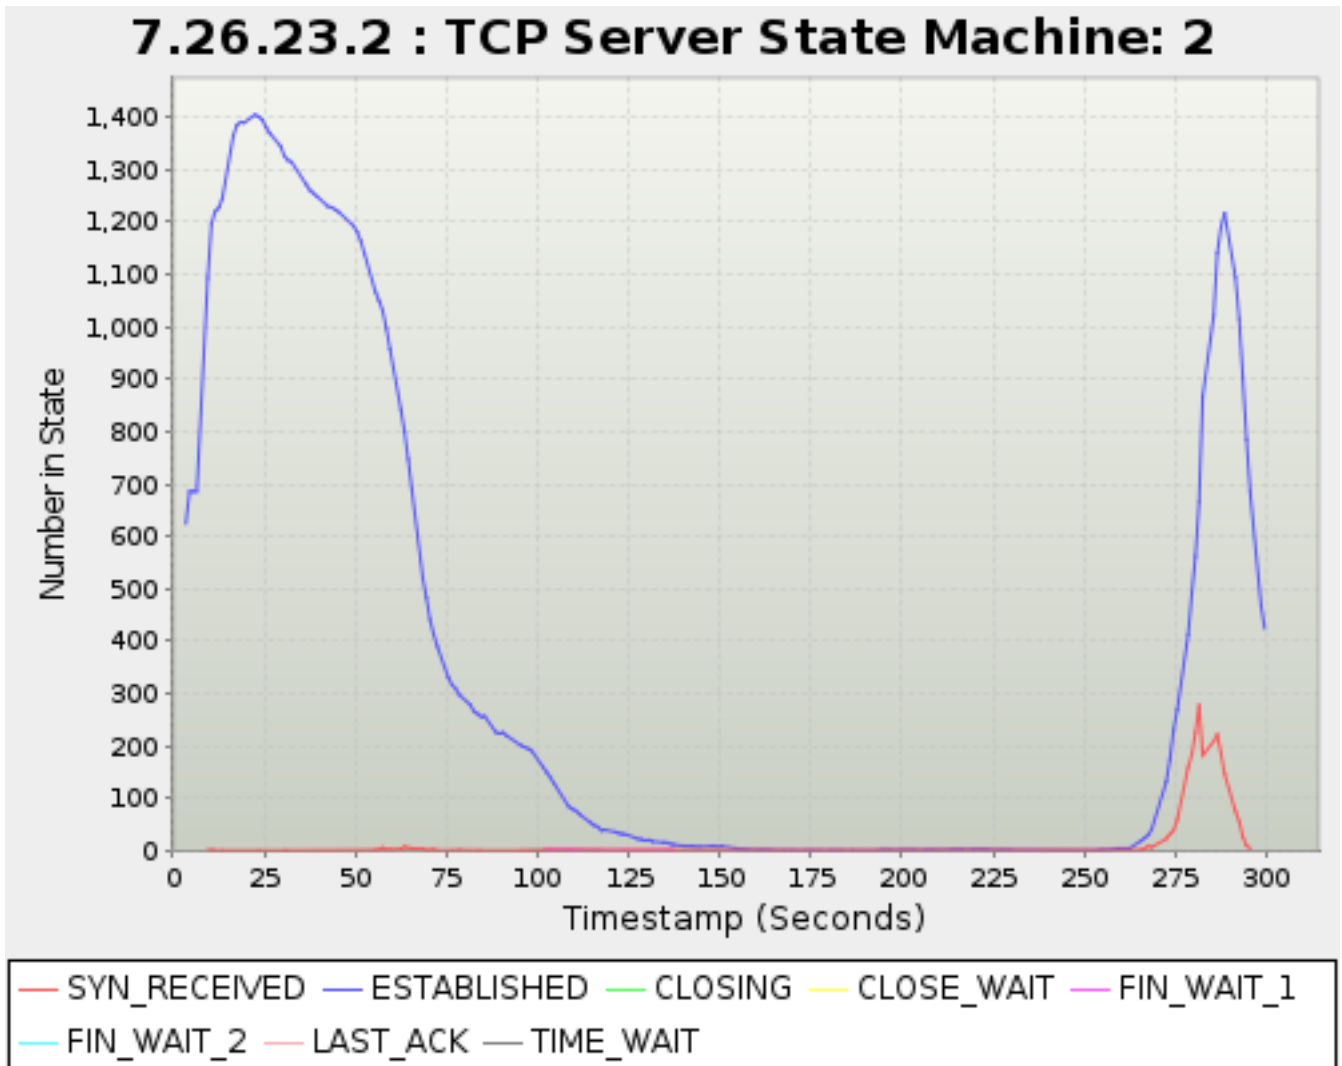

7.26.23.2. TCP Server State Machine: 2

Timestamp	SYN_RECEIV	ESTABLISHE	CLOSING	CLOSE_WAIT	FIN_WAIT_1	FIN_WAIT_2	LAST_ACK	TIME_WAIT
Seconds	TCP Sessions							
3.505	0	625	0	0	0	0	0	0
4.509	0	686	0	0	0	0	0	0
5.509	0	686	0	0	0	0	0	0
6.504	0	686	0	0	0	0	0	0
9.504	2	1,093	0	0	0	0	0	0
10.510	2	1,196	0	0	0	0	0	0
11.509	1	1,220	0	0	0	0	0	0
12.509	0	1,227	0	0	0	0	0	0
13.510	1	1,245	0	0	0	0	0	0
16.510	0	1,365	0	0	0	0	0	0
17.509	0	1,385	0	0	0	0	0	0
18.509	0	1,391	0	0	0	0	0	0
19.509	0	1,390	0	0	0	0	0	0
22.504	0	1,405	0	0	0	0	0	0
23.509	1	1,401	0	0	0	0	0	0
24.504	0	1,395	0	0	0	0	0	0
25.504	0	1,381	0	0	0	0	0	0
26.504	0	1,370	0	0	0	0	0	0
29.503	0	1,345	0	0	0	0	0	0
30.503	1	1,327	0	0	0	0	0	0
31.504	1	1,318	0	0	0	0	0	0
32.504	0	1,315	0	0	0	0	0	0