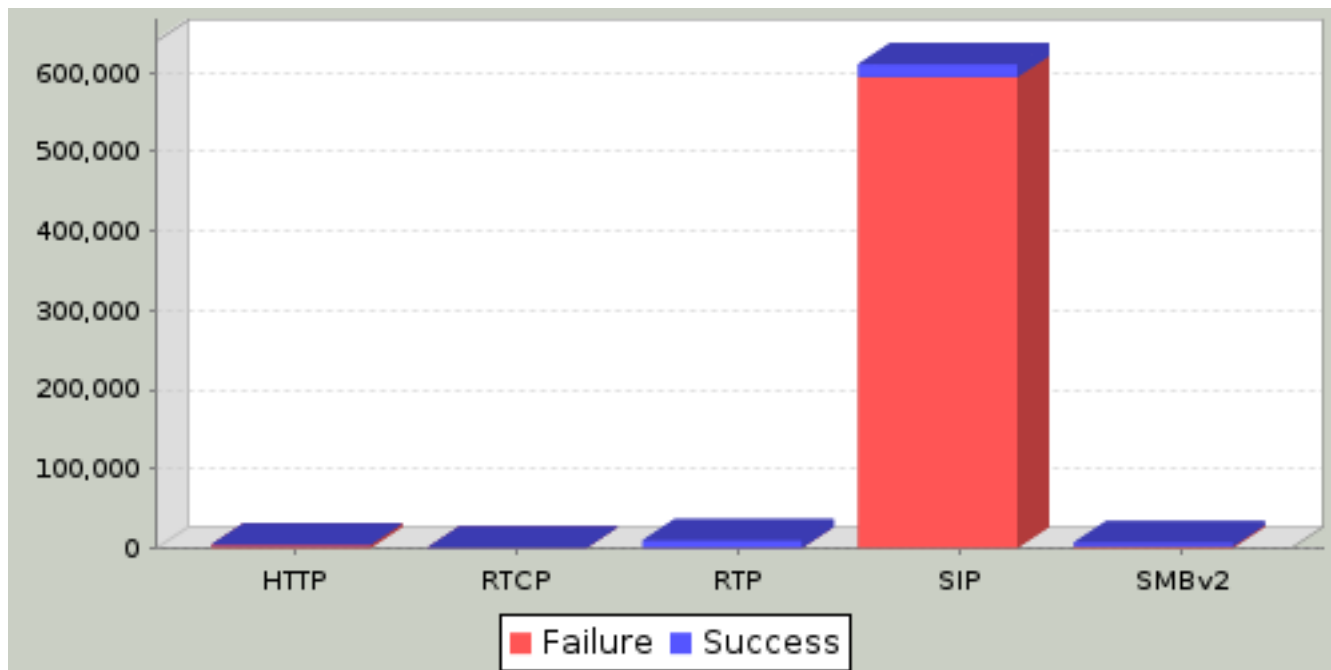

7.11. Application Transactions Summary

Protocol	Success (Transactions)	Failure (Transactions)
HTTP	0	4,301
RTCP	104	0
RTP	10,060	0
SIP	16,760	619,559
SMBv2	4,804	2,360