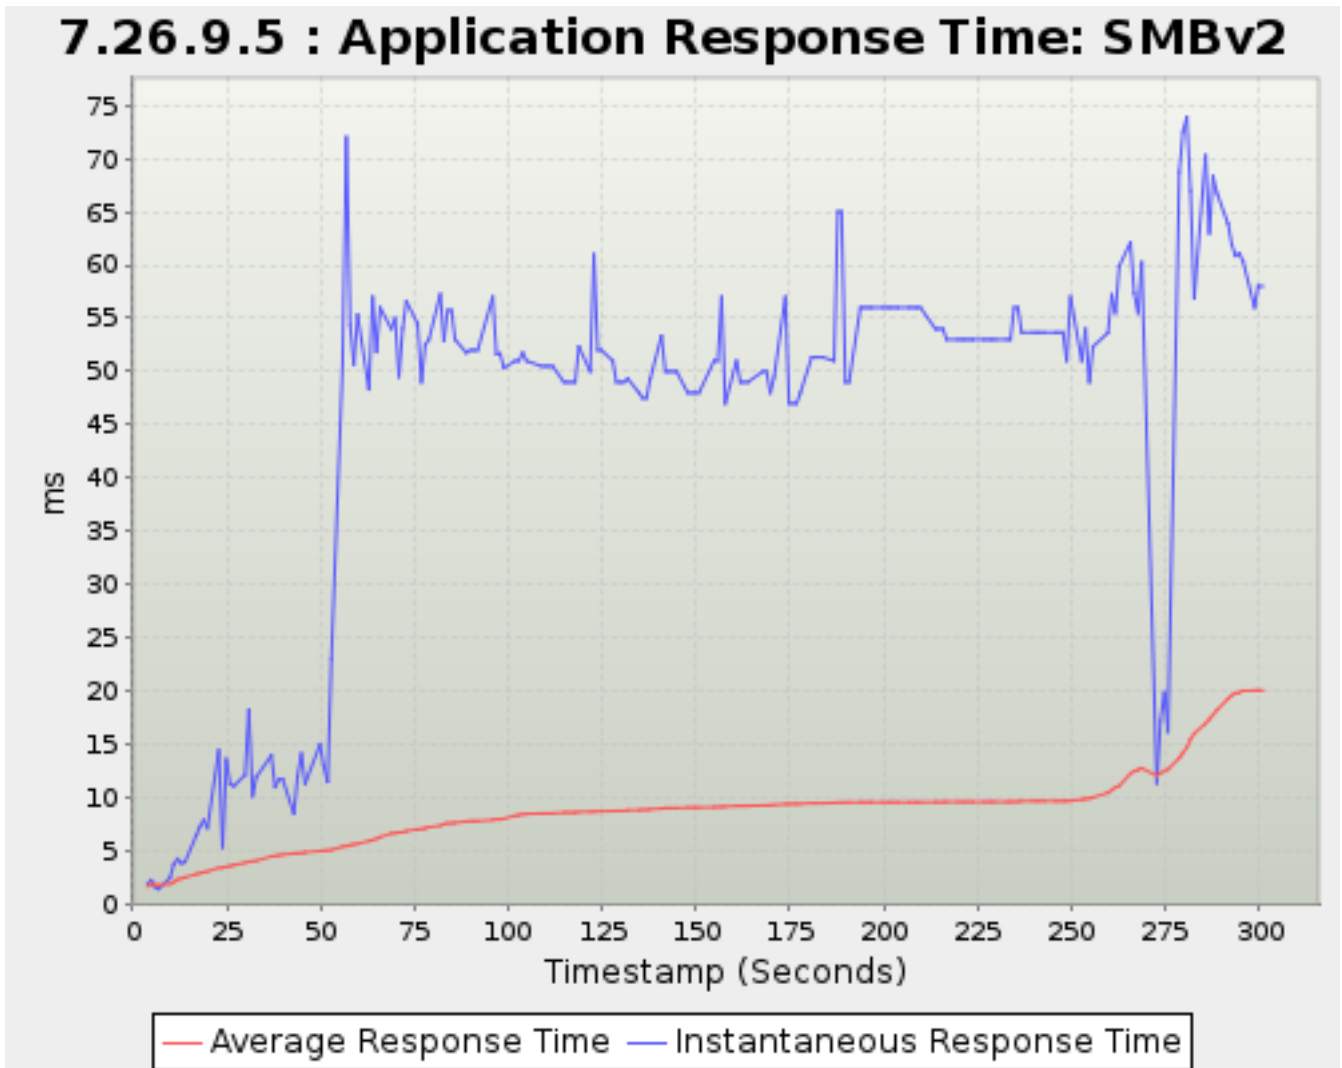

7.26.9.5. Application Response Time: SMBv2

Timestamp	Average Response Time	Instantaneous Response Time
<i>Seconds</i>		<i>Milliseconds</i>
3.836	1.6702	1.9059
4.836	1.8492	2.2524
5.857	1.8167	1.6111
6.857	1.7950	1.4375
9.857	1.9008	2.4868
10.857	2.1005	3.7619
11.857	2.3165	4.2519
12.857	2.4189	3.8404
13.869	2.5144	3.9674
16.857	2.8259	6.4884
17.857	2.9210	7.3056
18.836	3.0017	7.8929
19.836	3.0774	7.1563
22.836	3.4136	14.4444
23.857	3.4313	5.3529
24.836	3.5181	13.6250
25.857	3.5879	11.2941
26.857	3.6816	11.0833
29.836	3.8922	12.1250
30.857	3.9868	18.2308
31.857	4.0272	10.1538
32.836	4.0826	11.9286
36.857	4.4892	13.9677
37.857	4.5295	11