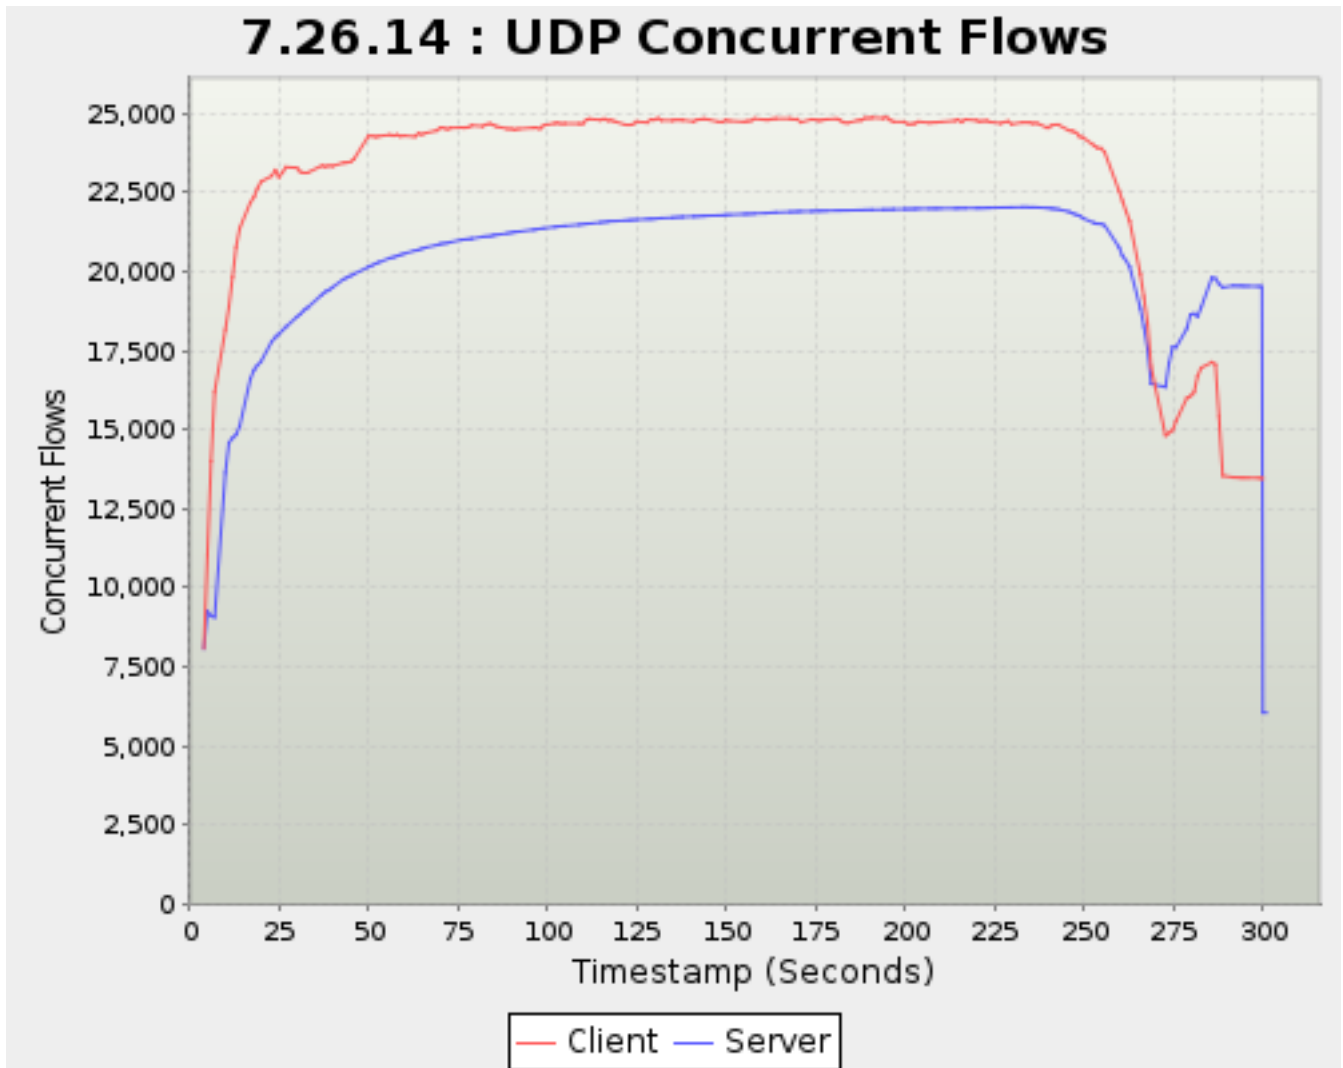

7.26.14. UDP Concurrent Flows

Timestamp	Client	Server
Seconds	UDP Sessions	
3.836	8,087	8,079
4.836	11,025	9,261
5.857	14,003	9,115
6.857	16,185	9,073
9.857	18,161	13,636
10.857	18,886	14,588
11.857	19,817	14,731
12.857	20,767	14,841
13.869	21,364	15,108
16.857	22,180	16,606
17.857	22,349	16,882
18.836	22,627	17,035
19.836	22,833	17,153
22.836	23,018	17,786
23.857	23,206	17,918
24.836	22,980	18,024
25.857	23,134	18,139
26.857	23,298	18,251
29.836	23,275	18,561
30.857	23,143	18,654
31.857	23,116	18,770
32.836	23,117	18,852
36.857	23,341	19,266
37.857	23,314	19,355