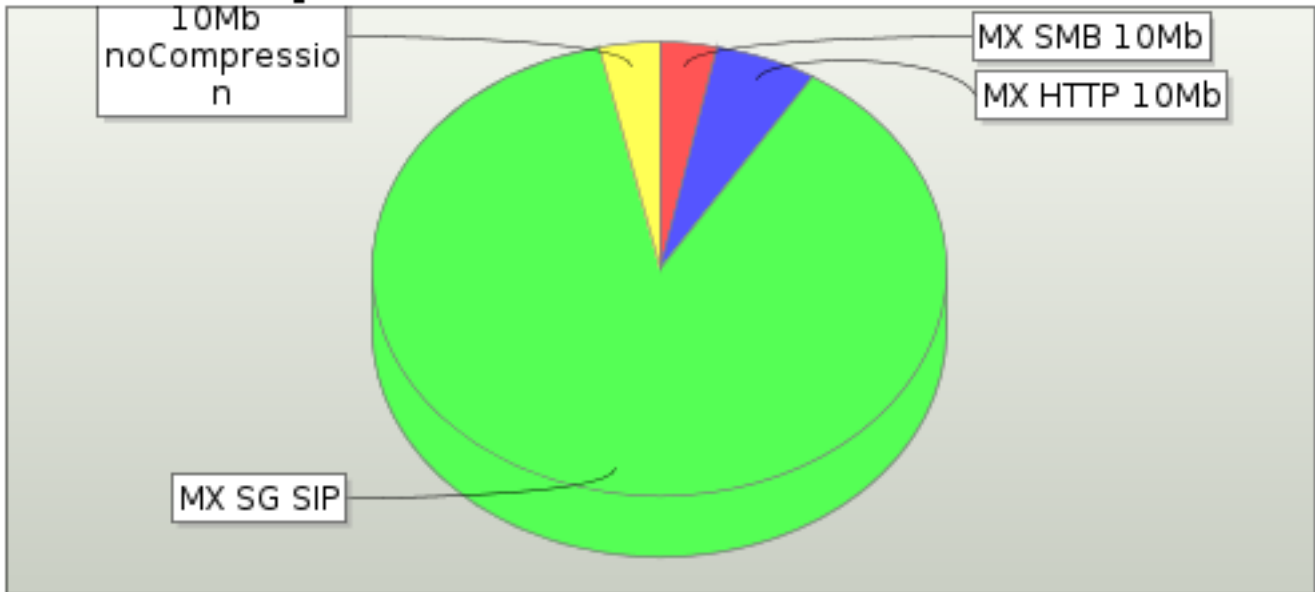

7.9. Super Flow Data

Super Flow Data Transmitted