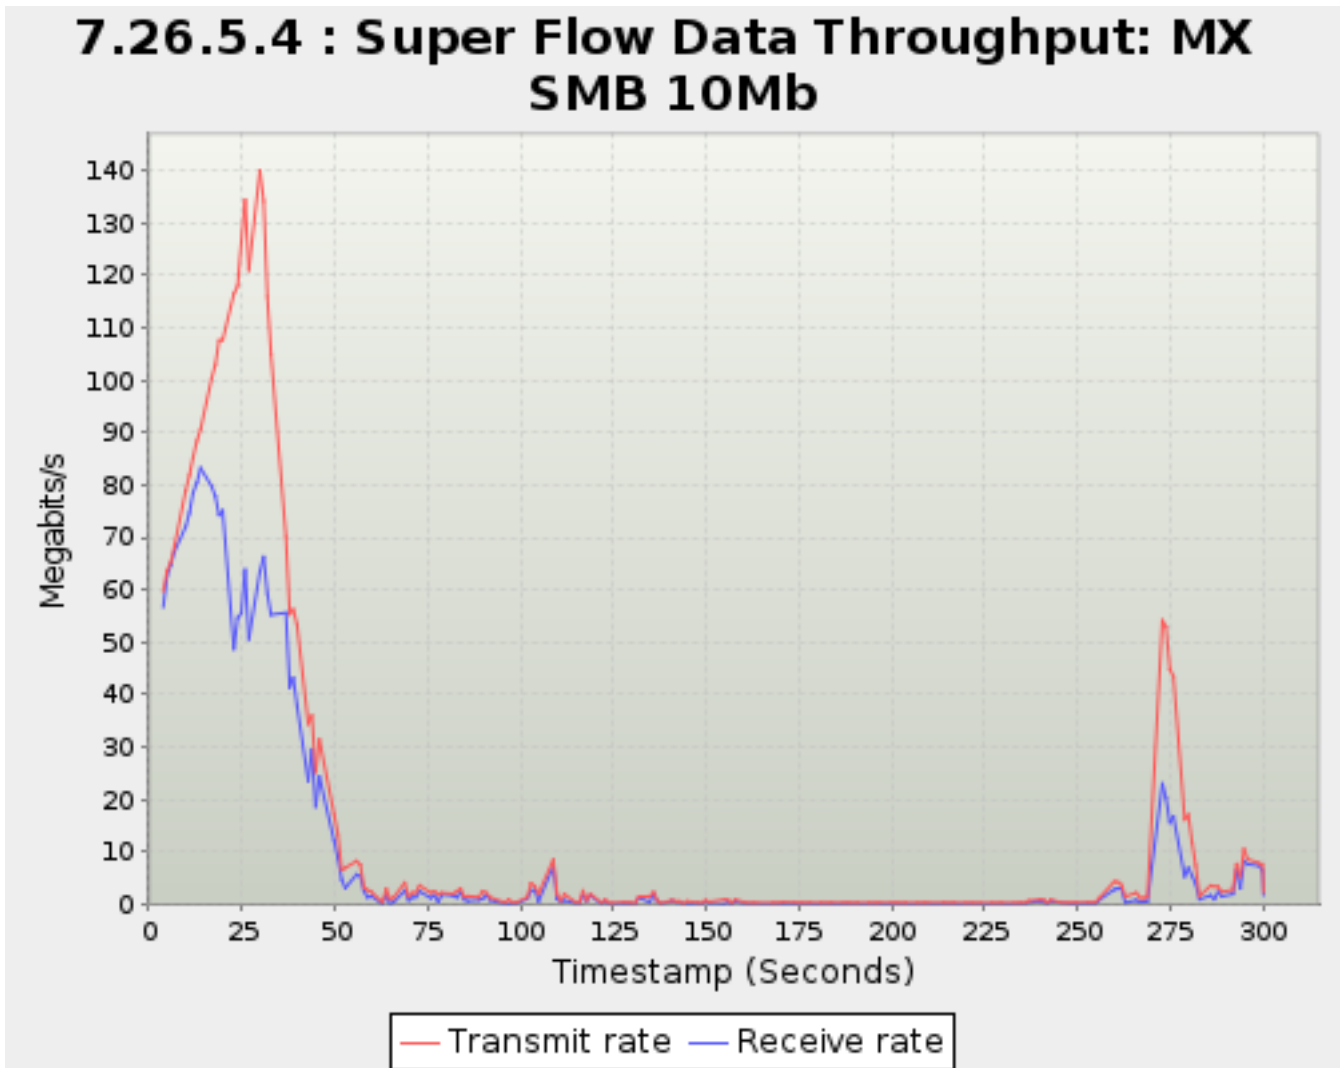

7.26.5.4. Super Flow Data Throughput: MX SMB 10Mb

Data Rate shown includes Ethernet overhead.

Rates can fluctuate slightly above the physical maximum due to round-off errors in calculations.

Physical speeds on fiber optic can legitimately exceed 10Gbps.

Timestamp	Transmit rate	Receive rate
<i>Seconds</i>	<i>Megabits/s</i>	
0.838	0.00	0.00
3.836	59.74	56.73
4.836	63.63	62.60
5.857	65.31	64.78
6.857	68.43	67.33
9.857	78.96	72.05
10.857	81.82	74.65
11.857	85.30	78.55
12.857	88.38	80.36
13.869	90.62	83.23
16.857	100.4	79.73
17.857	~103	77.81
18.836	107.6	74.26
19.836	107.7	75.09
22.836	116.5	48.72
23.857	~118	54.66
24.836	126.4	55.52
25.857	134.4	63.82
26.857	~121	50.60