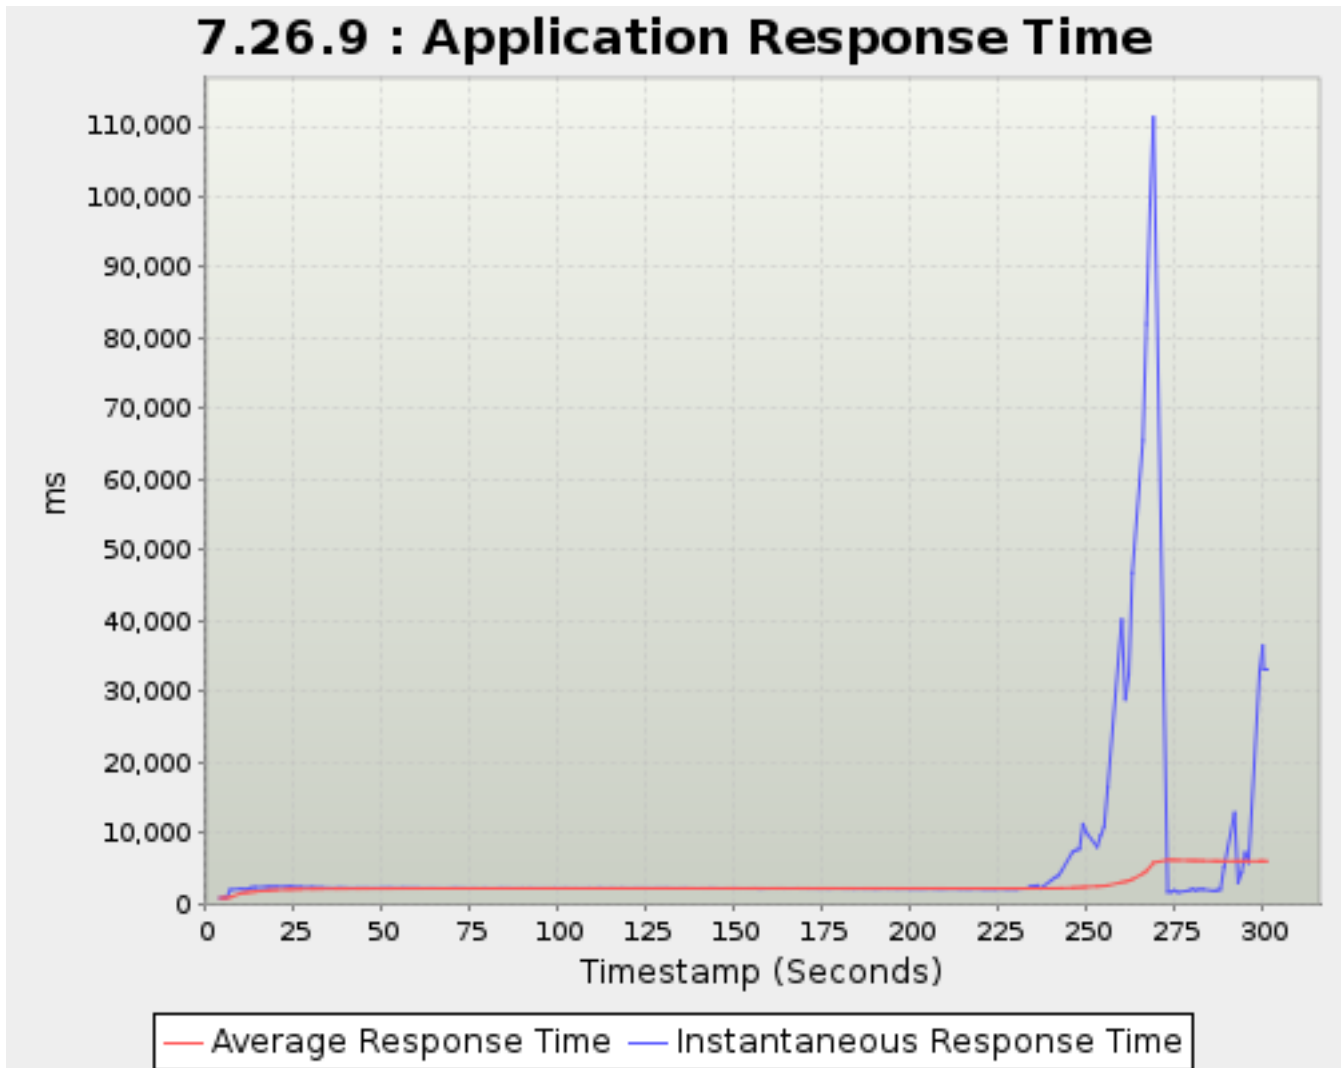

7.26.9. Application Response Time

Timestamp	Average Response Time	Instantaneous Response Time
<i>Seconds</i>		<i>Milliseconds</i>
0.838	0.0000	0.0000
3.836	882.7000	881.4507
4.836	886.8499	896.1621
5.857	890.3961	916.6064
6.857	982.7421	2,051.6111
9.857	1,541.0881	2,161.5015
10.857	1,614.9623	2,081.4987
11.857	1,669.4056	2,115.6062
12.857	1,724.8079	2,356.3069
13.869	1,783.4596	2,392.7764
16.857	1,920.8982	2,429.7511
17.857	1,957.3175	2,448.6798
18.836	1,986.6634	2,456.4262
19.836	2,014.8435	2,476.6652
22.836	2,086.7034	2,481.2575
23.857	2,105.2949	2,496.6516
24.836	2,120.9168	2,448.1173
25.857	2,132.8261	2,407.6853
26.857	2,144.1323	2,405.5405
29.836	2,172.2516	2,383.4541
30.857	2,178.4079	2,341.1560
31.857	2,183.7400	2,332.3777
32.836	2,188.4847	2,326.9062
36.857	2,199.5299	2,267.7427