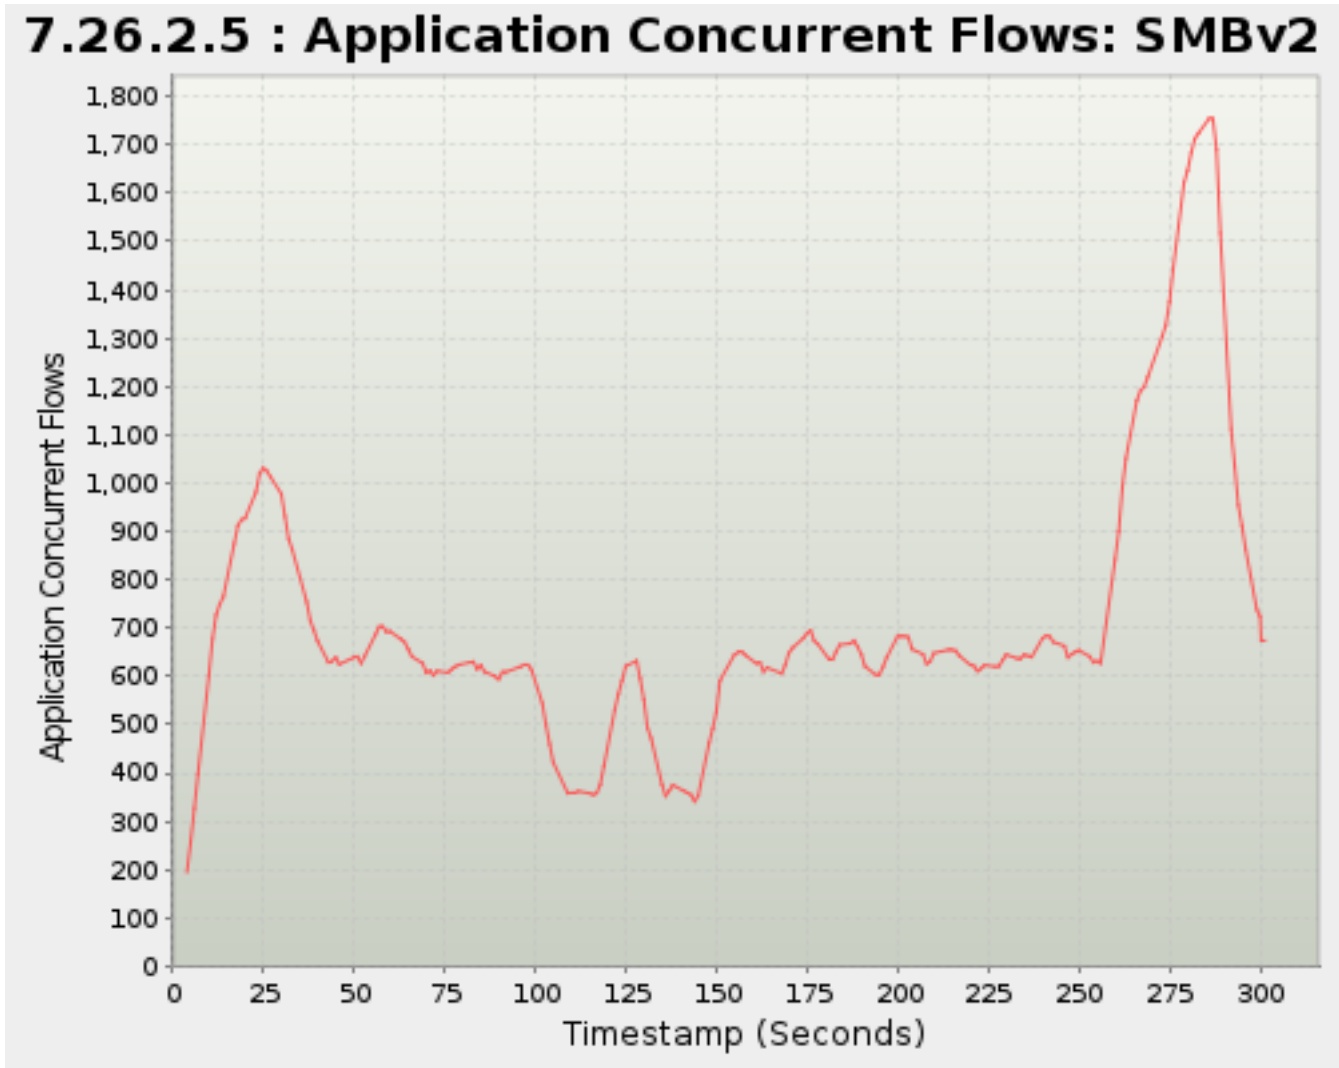

7.26.2.5. Application Concurrent Flows: SMBv2

Timestamp	Application Concurrent Flows
<i>Seconds</i>	<i>Flows</i>
3.836	195
4.836	257
5.857	327
6.857	398
9.857	601
10.857	677
11.857	727
12.857	749
13.869	765
16.857	875
17.857	912
18.836	924
19.836	927
22.836	981
23.857	1,020
24.836	1,031
25.857	1,025
26.857	1,013
29.836	978
30.857	931
31.857	885
32.836	863
36.857	754
37.857	715