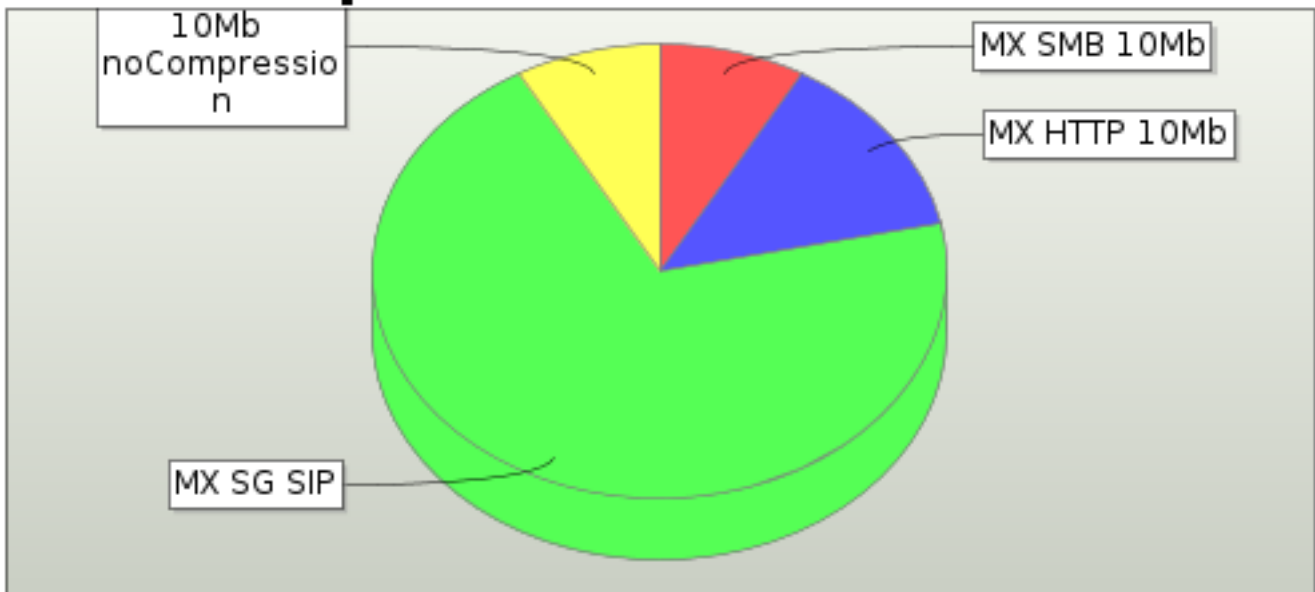

Super Flow Data Received

There may be slices in this graph that are too small to be displayed.

Super Flow	Data Transmitted (Bytes)	Data Transmitted (%)	Data Received (Bytes)	Data Received (%)	Delta Received (Tx - Rx) (Bytes)	% Received (%)
MX SMB 10Mb	577,791,492	3.272%	377,656,517	8.252%	200,134,975	65.362
MX HTTP 10Mb	996,770,023	5.645%	612,698,824	13.387%	384,071,199	61.468
MX SG SIP	15,485,191,083	87.695%	3,212,577,945	70.192%	12,272,613,138	20.746
MX HTTPS 10Mb noCompression	598,190,072	3.388%	373,878,727	8.169%	224,311,345	62.502