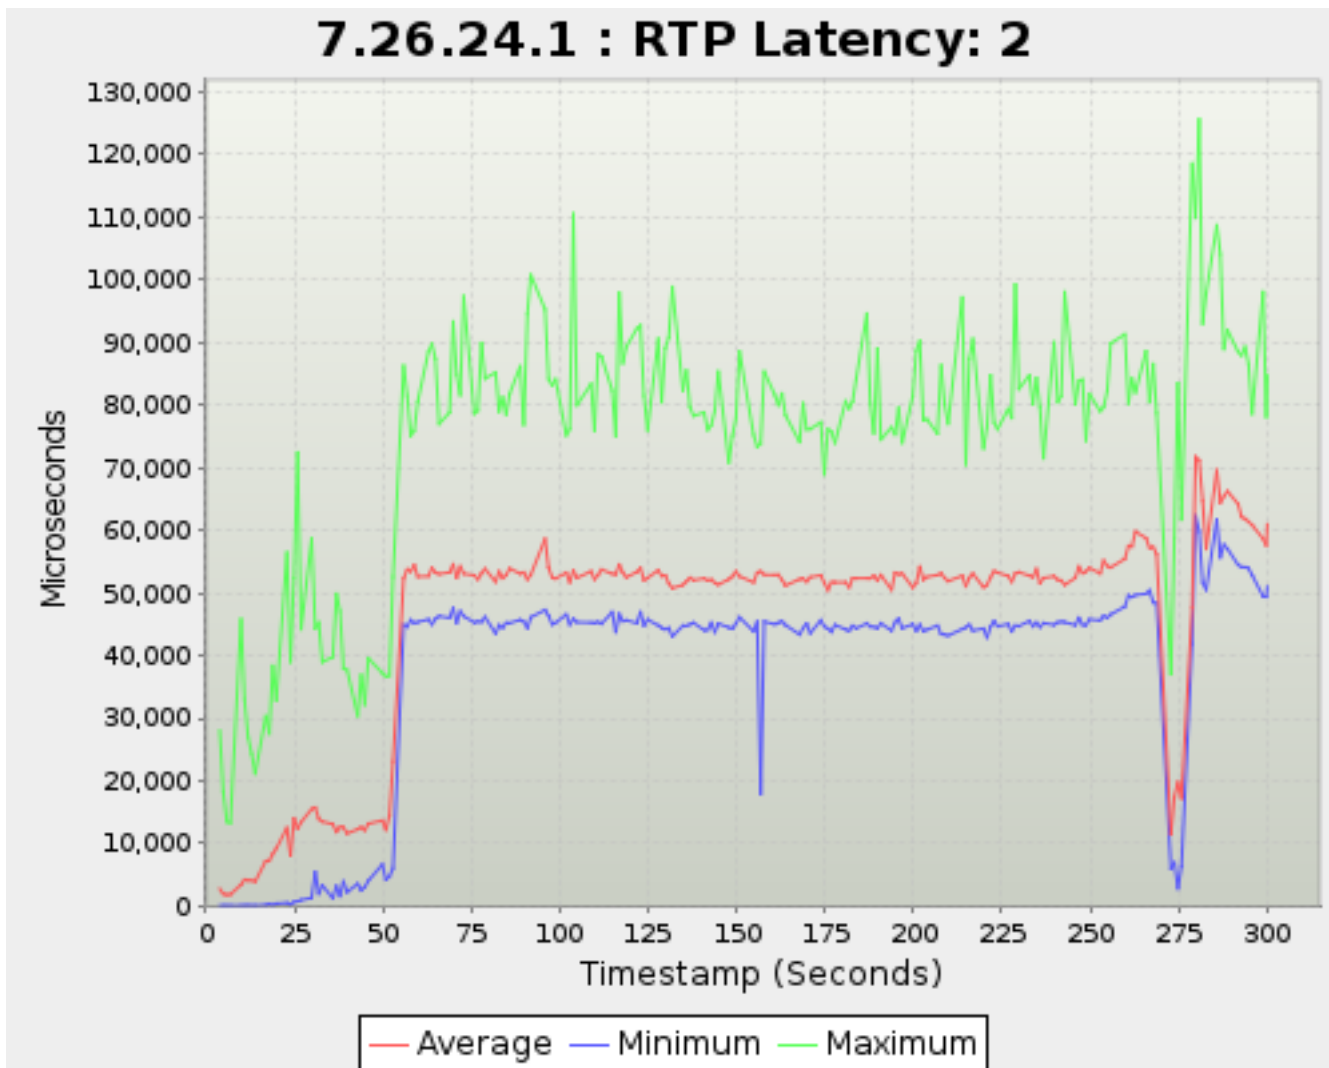

7.26.24.1. RTP Latency: 2

Timestamp	Average	Minimum	Maximum
<i>Seconds</i>		<i>Microseconds</i>	
3.836	2,770.9079473985134	95.5	28,052.75
4.836	1,975.379985154194	99.375	18,260.375
5.857	1,833.9814348646948	97.5	13,476.75
6.857	1,875.2268497605926	97.0	13,311.375
9.857	3,437.7307312485304	104.0	45,813.25
10.857	4,235.447850093474	112.25	32,978.125
11.857	4,128.963752300252	132.375	26,991.0
12.857	4,123.974873956526	108.25	24,359.375
13.869	3,947.417285511139	105.75	21,183.375
16.857	7,225.5610540550415	197.25	30,338.125
17.857	7,258.103301822168	345.5	27,562.875
18.836	8,349.173619475163	196.75	38,372.25
19.836	9,223.105861346701	414.875	32,817.5
22.836	12,500.399000633926	532.0	56,445.75
23.857	8,080.593186372746	281.5	38,988.75
24.836	14,035.7695262484	673.875	52,380.125
25.857	12,400.451844356545	803.125	72,428.5
26.857	13,419.363467826204	976.625	44,229.25
29.836	15,496.214685054045	1,340.375	58,667.5
30.857	15,746.538292174948	5,465.625	44,301.125
31.857	13,928.991146689286	1,995.125	45,287.0
32.836	13,516.935381048972	3,343.75	38,971.0
35.836	13,092.835943899714	1,274.625	39,774.125
36.857	11,860.823933518006	3,226.125	49,859.25