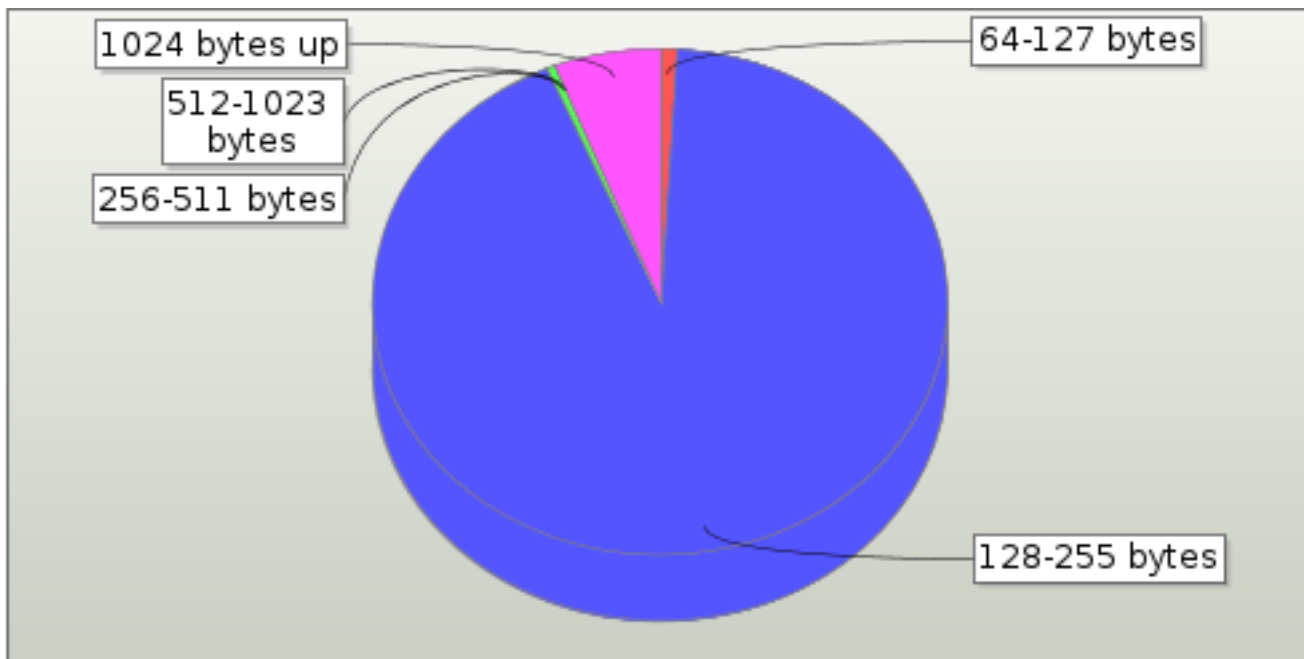

7.23. Received Frame Size

Received Frame Size statistics are currently aggregated "per interface", and not "per test component".

Measurement	Value (Frames)
64-127 bytes	141,592
128-255 bytes	14,267,884
256-511 bytes	73,528
512-1023 bytes	1,647
1024 bytes up	914,176