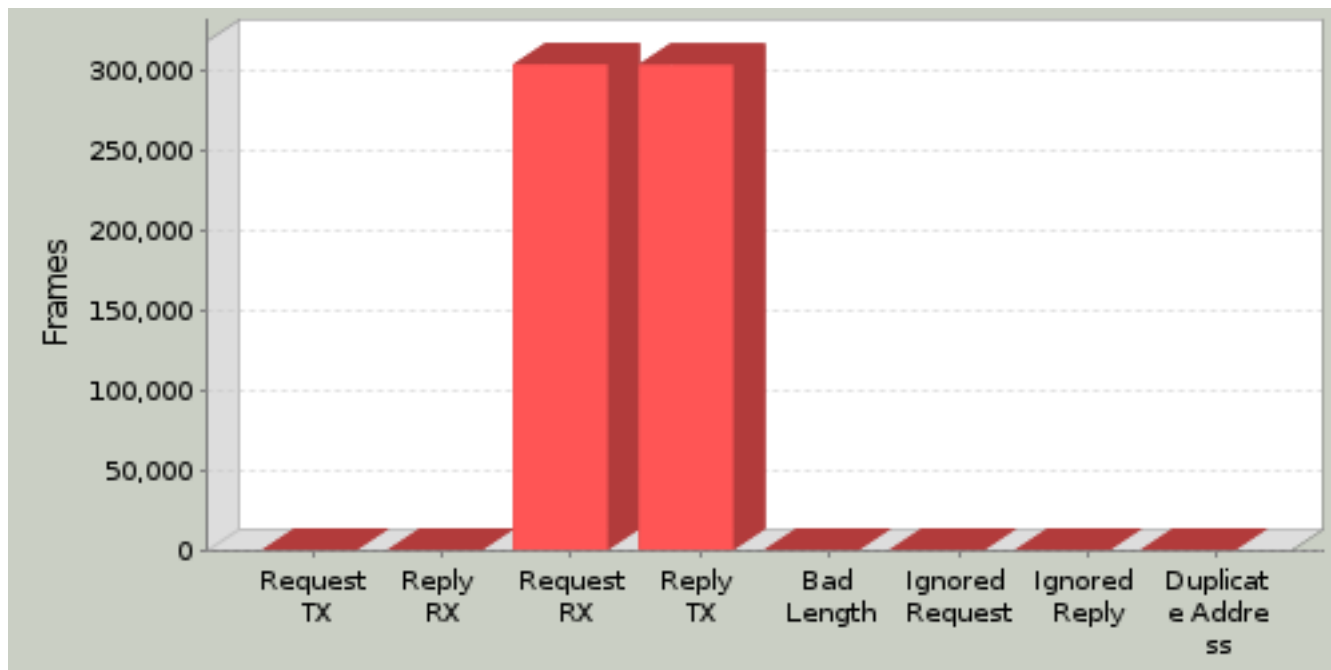

8.6.3. ARP Summary

Measurement	Value (Frames)
Request TX	25
Reply RX	20
Request RX	316,794
Reply TX	316,682
Bad Length	0
Ignored Request	112
Ignored Reply	0
Duplicate Address	0