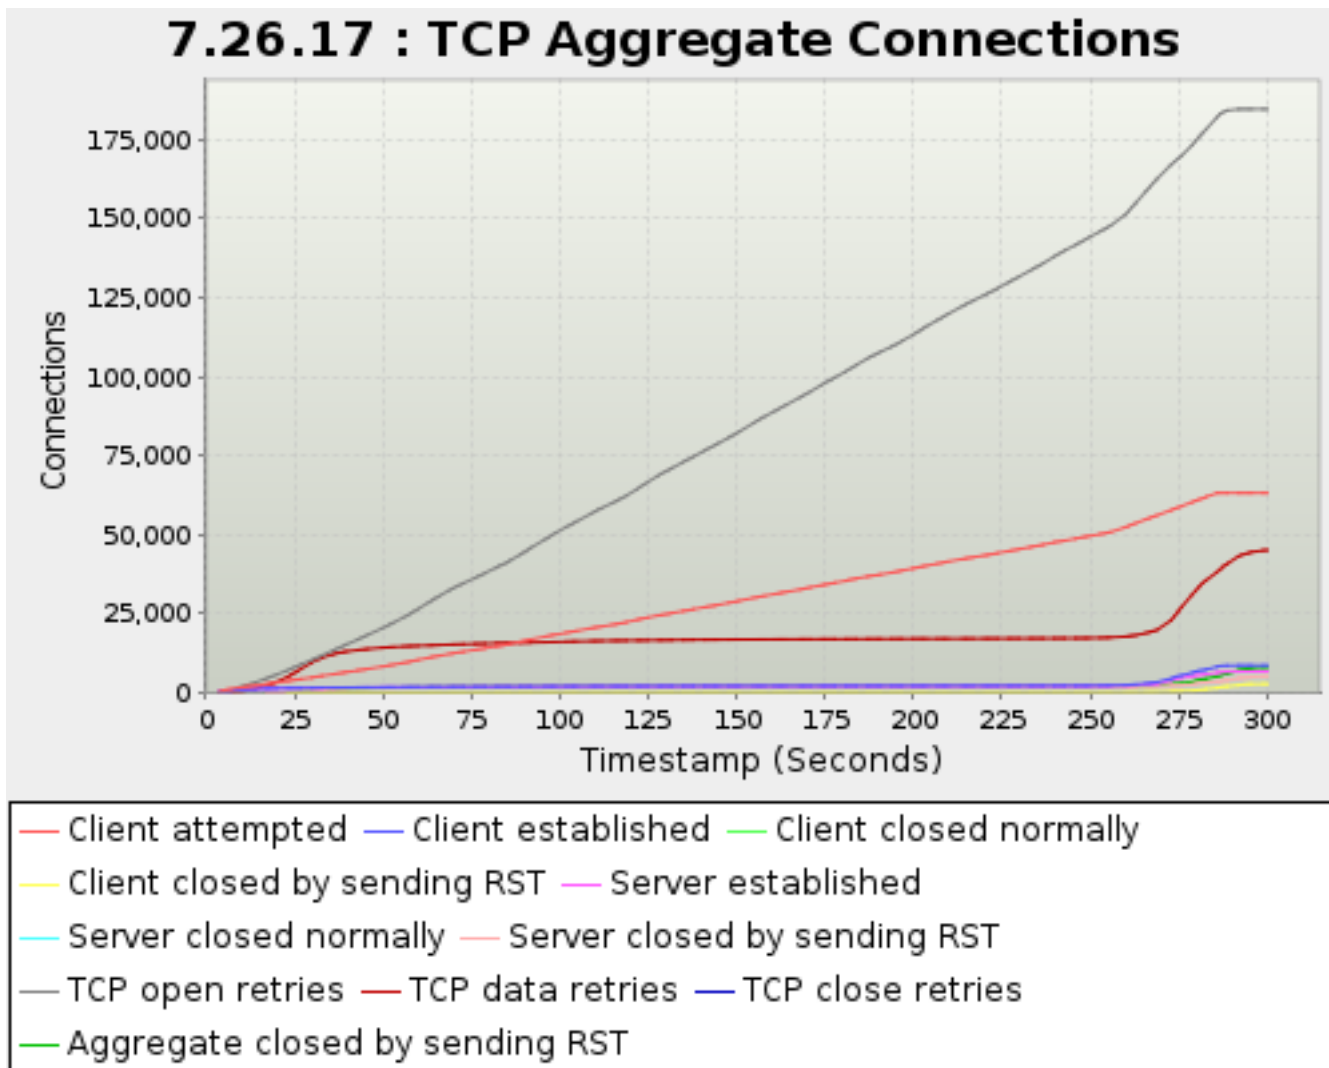

7.26.17. TCP Aggregate Connections

Timestamp	Client attempted	Client established	Client closed normally	Client closed by sending RST	Server established	Server closed normally	Server closed by sending RST	TCP open retries	TCP data retries	TCP close retries	Aggregate closed by sending RST
Seconds	TCP Sessions										
3.836	622	610	0	0	608	0	0	40	83	0	0
4.836	796	686	0	0	686	0	0	74	174	0	0
5.857	1,018	686	0	0	686	0	0	291	230	0	0
6.857	1,227	686	0	0	686	0	0	695	278	0	0
9.857	1,727	1,102	0	0	1,102	0	0	1,982	589	0	0
10.857	1,897	1,203	0	0	1,202	0	0	2,302	785	0	0
11.857	2,027	1,226	0	0	1,226	0	0	2,593	969	0	0
12.857	2,188	1,240	0	0	1,240	0	0	2,931	1,163	0	0
13.869	2,325	1,273	0	0	1,271	0	0	3,305	1,354	0	0
16.857	2,797	1,401	0	0	1,396	0	1	4,513	2,181	0	1
17.857	2,973	1,437	0	0	1,431	0	1	4,911	2,526	0	1
18.836	3,126	1,453	0	0	1,450	0	5	5,336	2,984	0	5
19.836	3,264	1,467	0	0	1,462	0	13	5,753	3,443	0	13
22.836	3,757	1,529	0	1	1,524	0	56	7,079	4,939	0	57
23.857	3,947	1,544	0	2	1,537	0	73	7,582	5,620	0	75
24.836	4,107	1,554	0	3	1,543	0	102	8,068	6,243	0	105
25.857	4,256	1,563	0	4	1,556	0	156	8,540	6,944	0	160
26.857	4,397	1,571	0	7	1,565	0	213	9,038	7,649	0	220
29.836	4,856	1,598	0	16	1,582	0	470	10,399	9,625	0	486
30.857	5,041	1,611	0	18	1,592	0	626	10,875	10,287	0	644