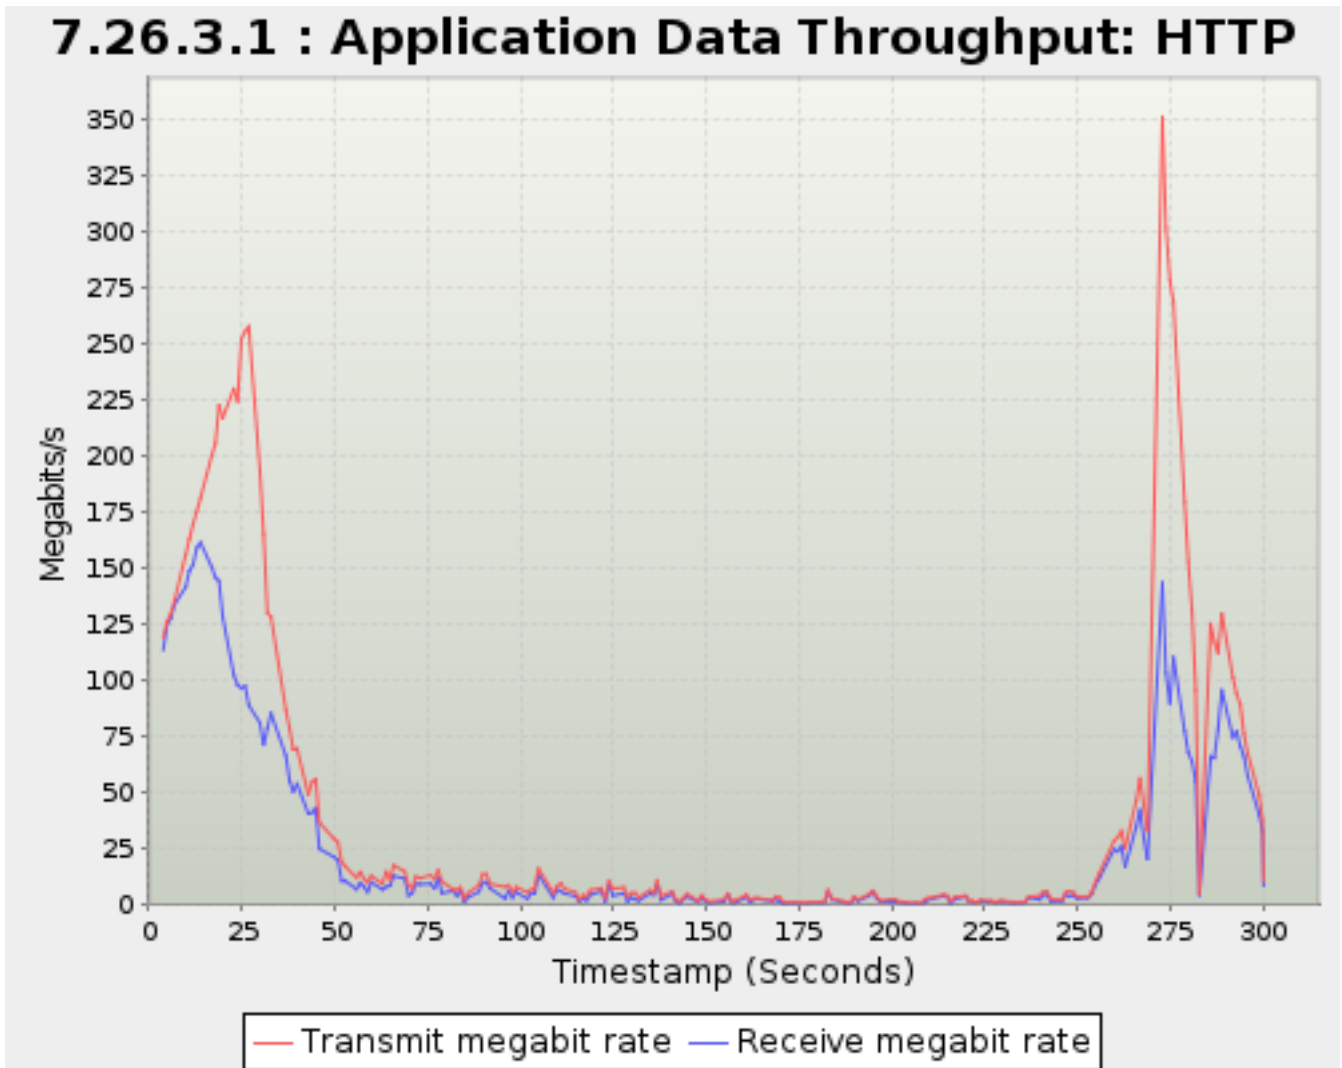

7.26.3.1. Application Data Throughput: HTTP

Data Rate shown includes Ethernet overhead.

Rates can fluctuate slightly above the physical maximum due to round-off errors in calculations.

Physical speeds on fiber optic can legitimately exceed 10Gbps.

Timestamp	Transmit megabit rate	Receive megabit rate
<i>Seconds</i>	<i>Megabits/s</i>	
3.836	~119	113.5
4.836	126.3	124.8
5.857	129.6	127.7
6.857	135.6	133.8
9.857	~156	141.6
10.857	~163	148.8
11.857	169.8	151.7
12.857	175.4	159.1
13.869	181.4	161.4
16.857	200.2	150.5
17.857	205.7	145.9
18.836	222.8	144.3
19.836	217.1	128.3
22.836	230.1	102.1
23.857	224.5	97.82
24.836	252.2	96.42
25.857	255.6	97.33
26.857	257.9	88.82
29.836	193.9	81.01