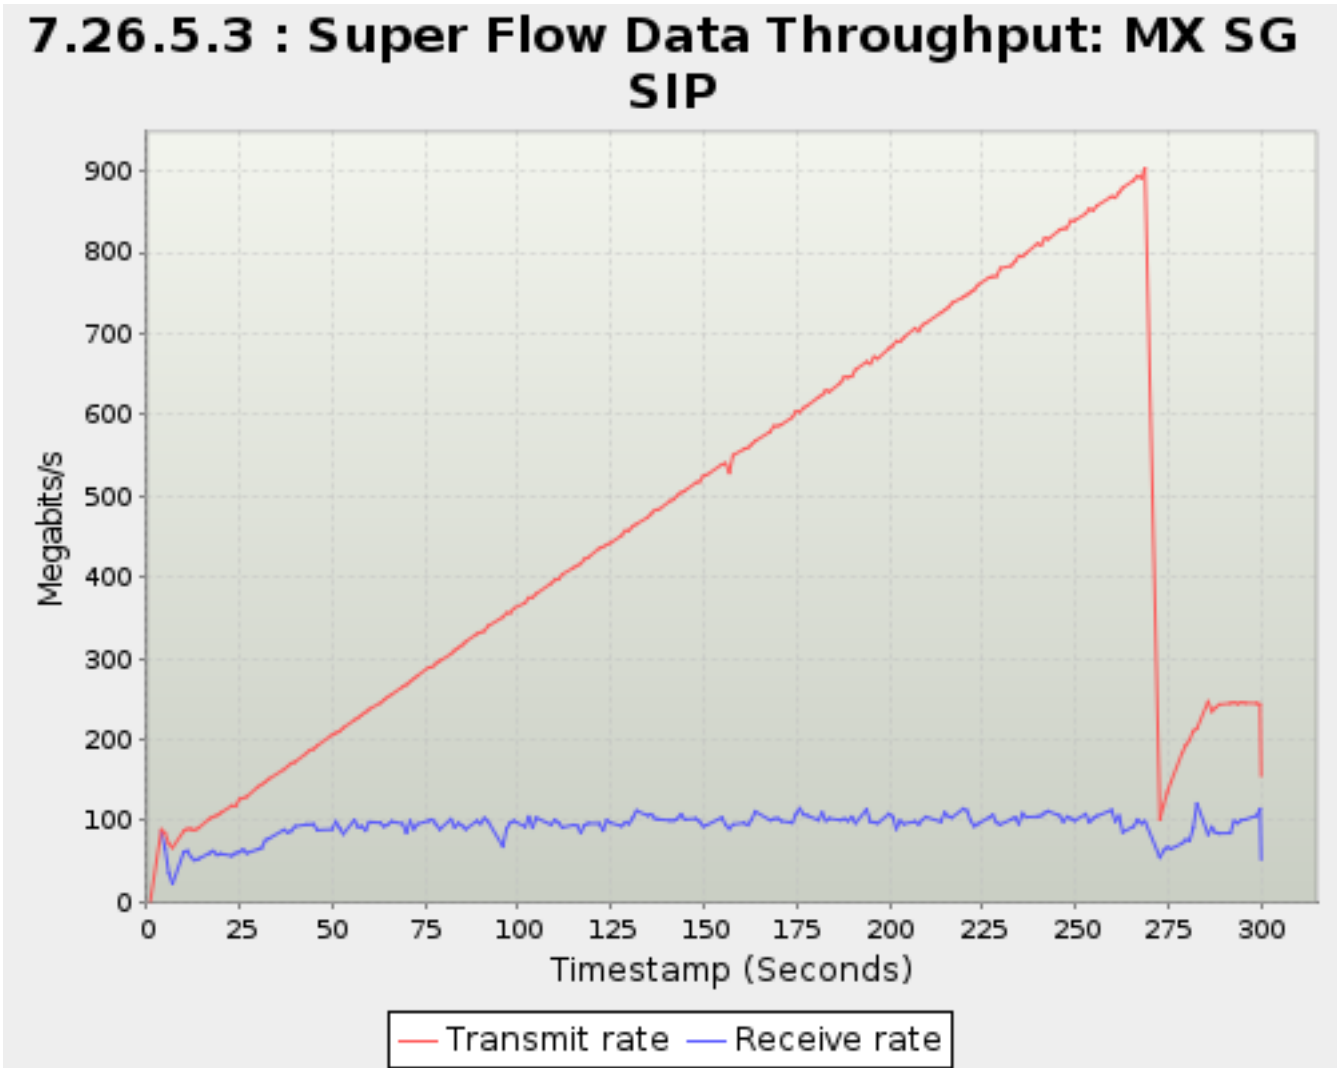

7.26.5.3. Super Flow Data Throughput: MX SG SIP

Data Rate shown includes Ethernet overhead.

Rates can fluctuate slightly above the physical maximum due to round-off errors in calculations.

Physical speeds on fiber optic can legitimately exceed 10Gbps.

Timestamp	Transmit rate	Receive rate
<i>Seconds</i>	<i>Megabits/s</i>	
0.838	0.09631	0.00
3.836	89.43	86.41
4.836	85.25	66.34
5.857	71.86	35.80
6.857	67.21	22.85
9.857	87.35	61.42
10.857	90.17	63.23
11.857	89.88	55.24
12.857	88.88	51.66
13.869	91.40	53.34
16.857	102.9	60.54
17.857	105.1	62.87
18.836	-107	58.29
19.836	109.9	59.69
22.836	118.8	57.11
23.857	118.4	60.48
24.836	126.5	61.55
25.857	128.1	64.73
26.857	129.9	60.35