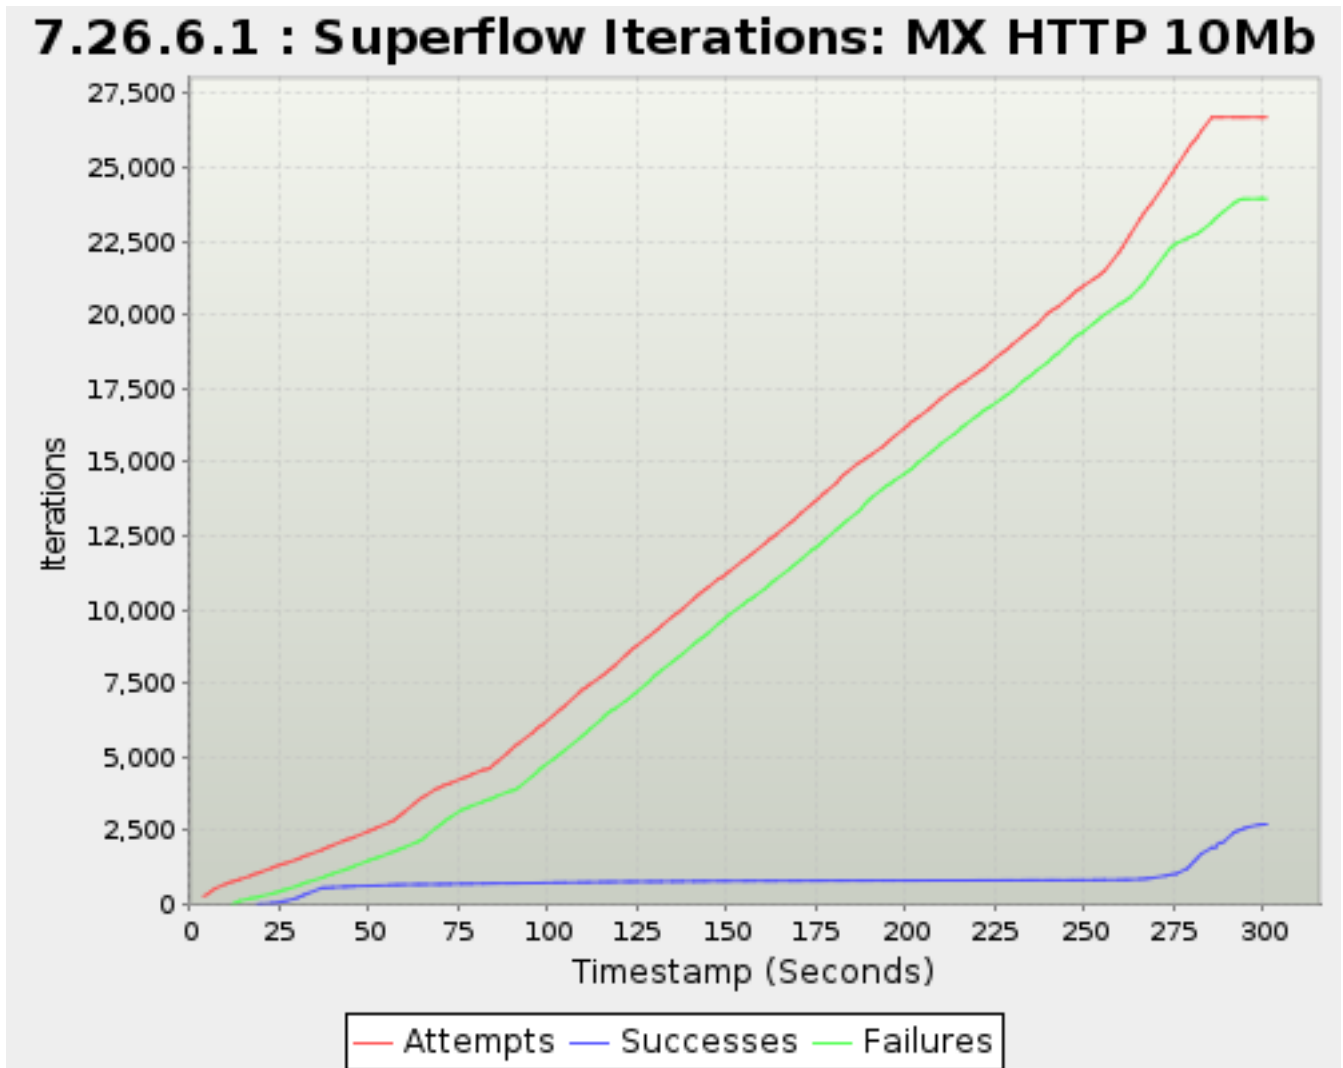

7.26.6.1. Superflow Iterations: MX HTTP 10Mb

Timestamp <i>Seconds</i>	Attempts	Successes <i>Sessions</i>	Failures
0.838	0	0	0
3.836	276	0	0
4.836	340	0	0
5.857	431	0	0
6.857	525	0	0
9.857	682	0	0
10.857	730	0	0
11.857	763	0	5
12.857	806	0	59
13.869	839	0	112
16.857	961	0	199
17.857	1,014	0	215
18.836	1,055	2	238
19.836	1,091	6	272
22.836	1,229	32	355
23.857	1,280	41	389
24.836	1,325	59	428
25.857	1,362	91	469
26.857	1,396	111	501
29.836	1,517	205	615
30.857	1,570	266	666
31.857	1,628	314	711
32.836	1,665	363	750
36.857	1,843	551	896