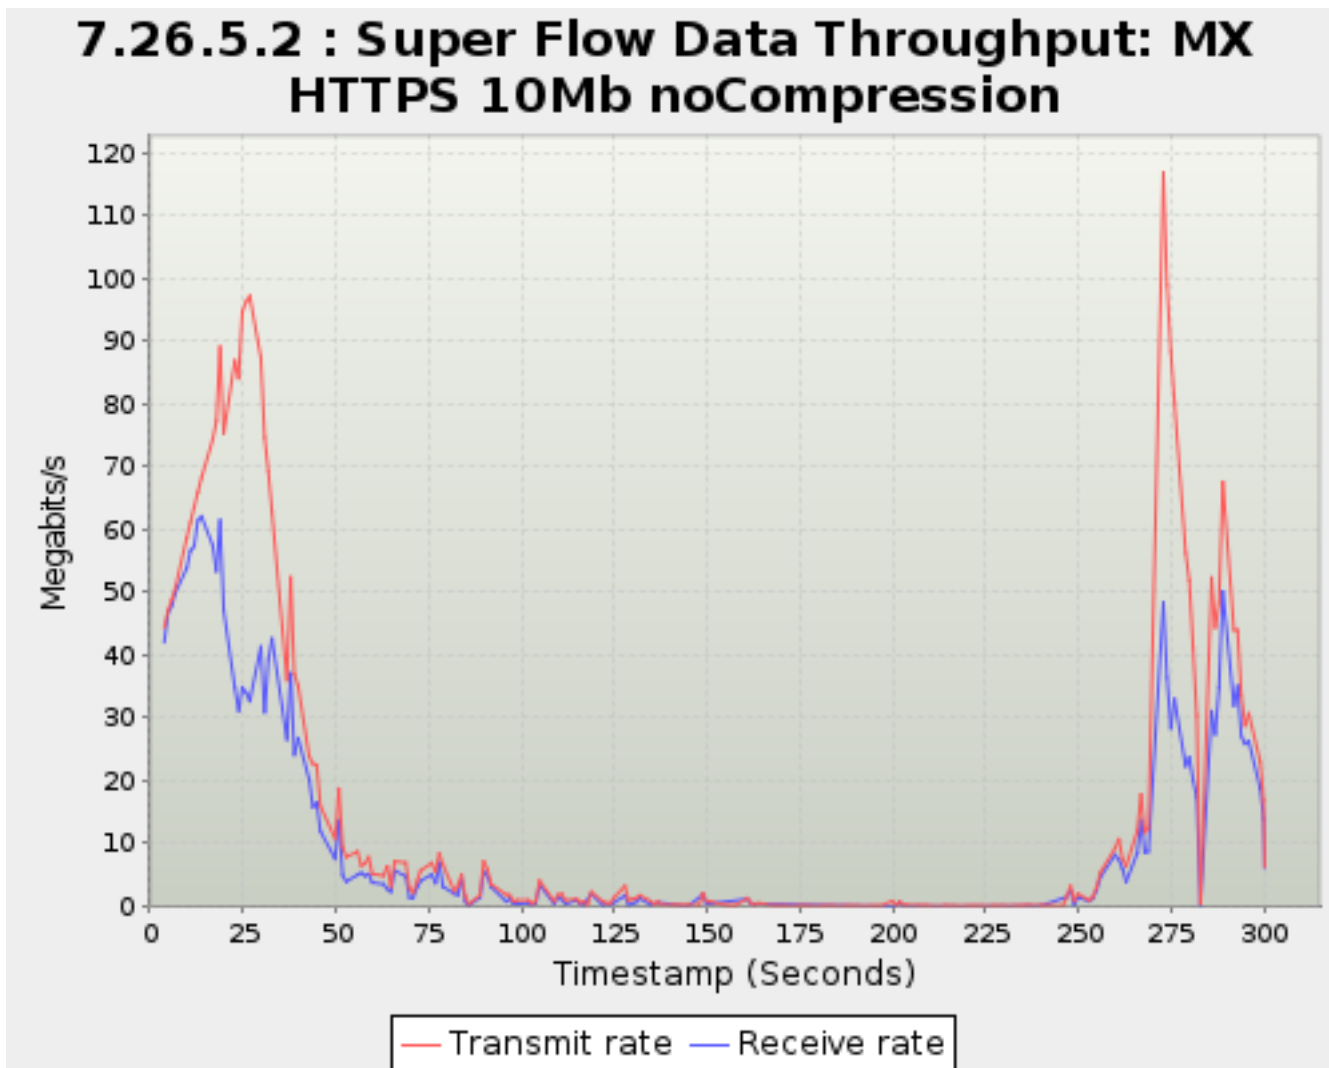

7.26.5.2. Super Flow Data Throughput: MX HTTPS 10Mb noCompression

Data Rate shown includes Ethernet overhead.

Rates can fluctuate slightly above the physical maximum due to round-off errors in calculations.

Physical speeds on fiber optic can legitimately exceed 10Gbps.

Timestamp	Transmit rate	Receive rate
<i>Seconds</i>	<i>Megabits/s</i>	
0.838	0.00	0.00
3.836	44.39	42.04
4.836	47.15	46.71
5.857	48.81	47.87
6.857	50.81	49.95
9.857	58.61	53.80
10.857	61.05	56.60
11.857	63.50	57.27
12.857	65.91	61.38
13.869	68.24	62.05
16.857	74.27	57.47
17.857	77.22	53.34
18.836	89.05	61.44
19.836	75.32	47.15
22.836	86.88	34.71
23.857	84.05	31.13
24.836	94.65	34.83
25.857	96.25	33.99
26.857	97.12	32.65