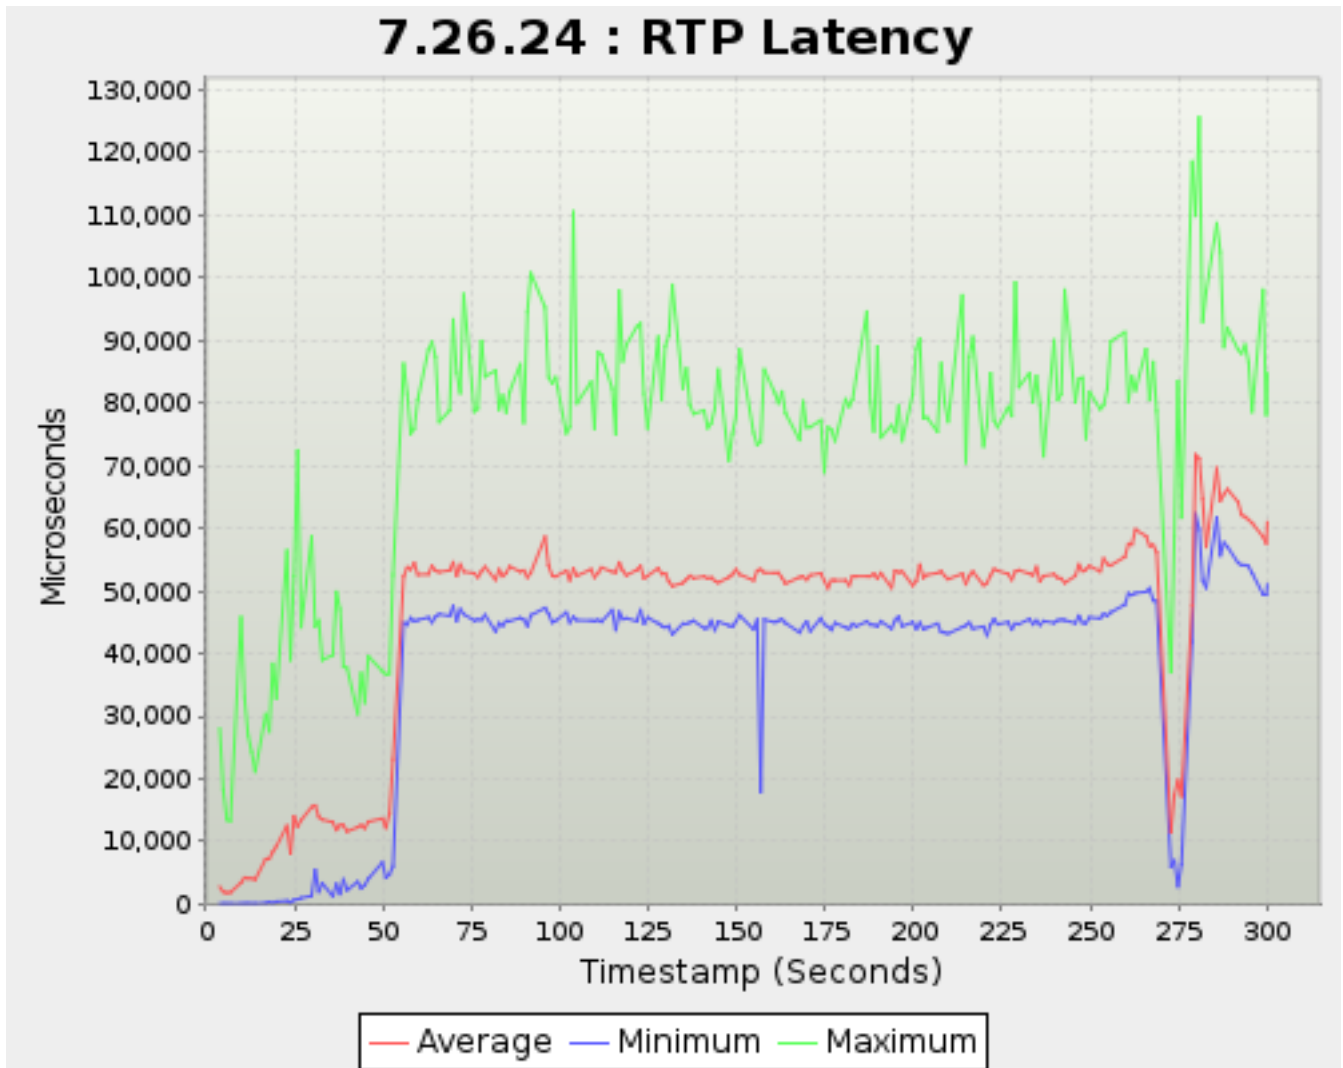

7.26.24. RTP Latency

Timestamp	Average	Minimum	Maximum
<i>Seconds</i>		<i>Microseconds</i>	
3.836	2,770.9079473985134	95.5	28,052.75
4.836	1,975.379985154194	99.375	18,260.375
5.857	1,833.9814348646948	97.5	13,476.75
6.857	1,875.2268497605926	97.0	13,311.375
9.857	3,437.7307312485304	104.0	45,813.25
10.857	4,235.447850093474	112.25	32,978.125
11.857	4,128.963752300252	132.375	26,991.0
12.857	4,123.974873956526	108.25	24,359.375
13.869	3,947.417285511139	105.75	21,183.375
16.857	7,225.5610540550415	197.25	30,338.125
17.857	7,258.103301822168	345.5	27,562.875
18.836	8,349.173619475163	196.75	38,372.25
19.836	9,223.105861346701	414.875	32,817.5
22.836	12,500.399000633926	532.0	56,445.75
23.857	8,080.593186372746	281.5	38,988.75
24.836	14,035.7695262484	673.875	52,380.125
25.857	12,400.451844356545	803.125	72,428.5
26.857	13,419.363467826204	976.625	44,229.25
29.836	15,496.214685054045	1,340.375	58,667.5
30.857	15,746.538292174948	5,465.625	44,301.125
31.857	13,928.991146689286	1,995.125	45,287.0
32.836	13,516.935381048972	3,343.75	38,971.0
35.836	13,092.835943899714	1,274.625	39,774.125
36.857	11,860.823933518006	3,226.125	49,859.25