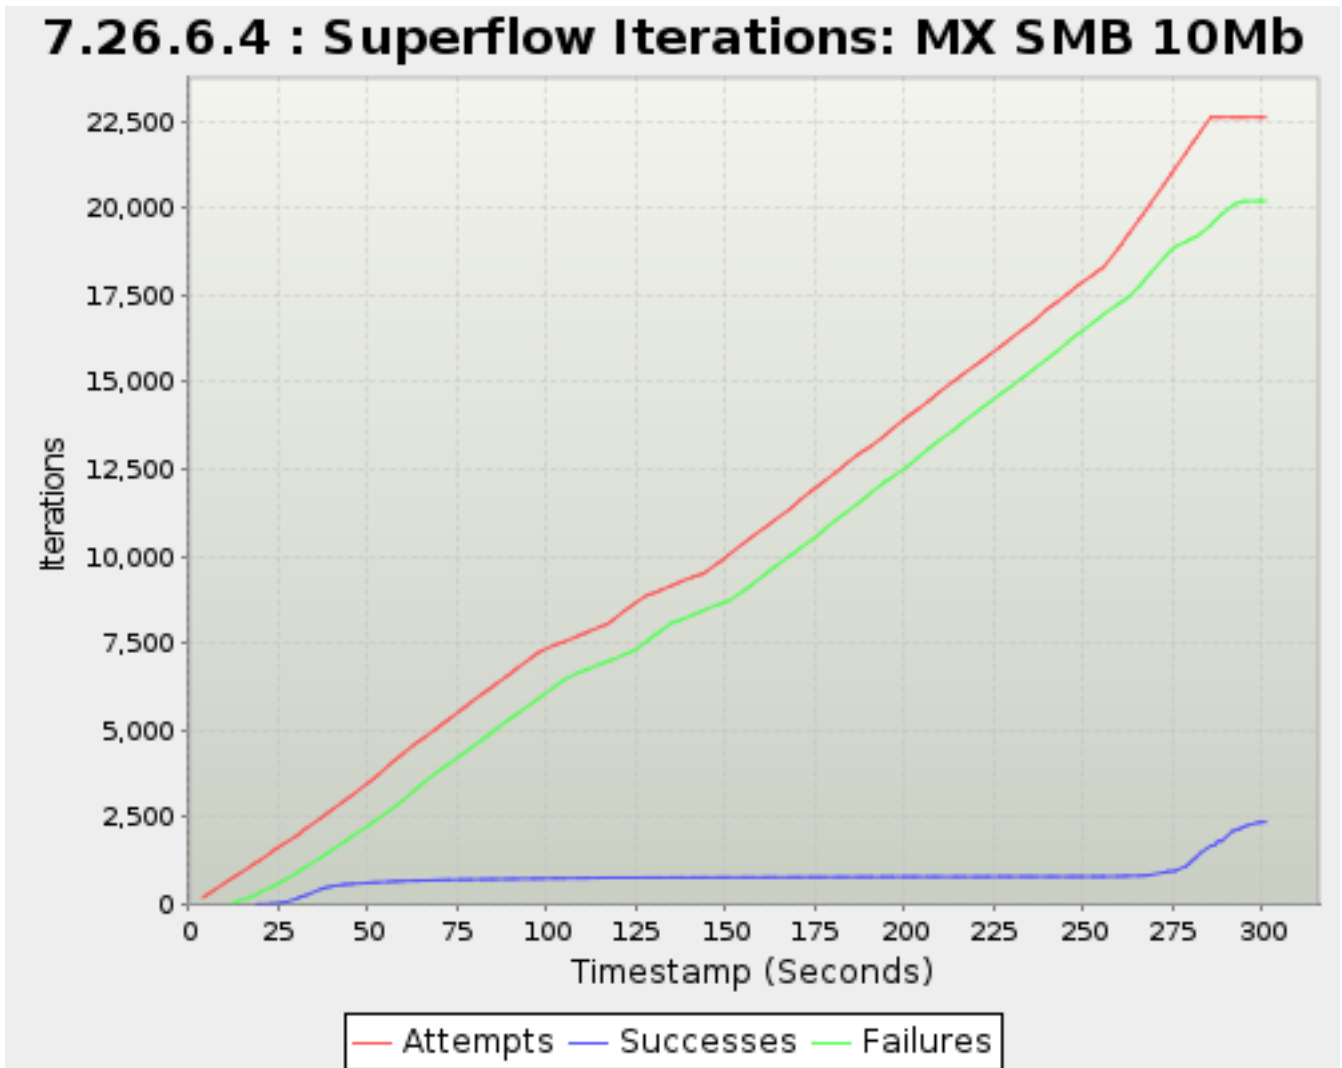

7.26.6.4. Superflow Iterations: MX SMB 10Mb

Timestamp	Attempts	Successes	Failures
<i>Seconds</i>		<i>Sessions</i>	
0.838	0	0	0
3.836	195	0	0
4.836	257	0	0
5.857	327	0	0
6.857	398	0	0
9.857	601	0	0
10.857	677	0	0
11.857	733	0	8
12.857	806	0	57
13.869	867	0	104
16.857	1,065	0	193
17.857	1,143	0	232
18.836	1,207	1	282
19.836	1,265	3	345
22.836	1,475	12	487
23.857	1,565	16	531
24.836	1,629	24	585
25.857	1,698	39	647
26.857	1,755	57	703
29.836	1,950	148	874
30.857	2,024	197	958
31.857	2,117	229	1,023
32.836	2,187	261	1,085
36.857	2,476	435	1,338