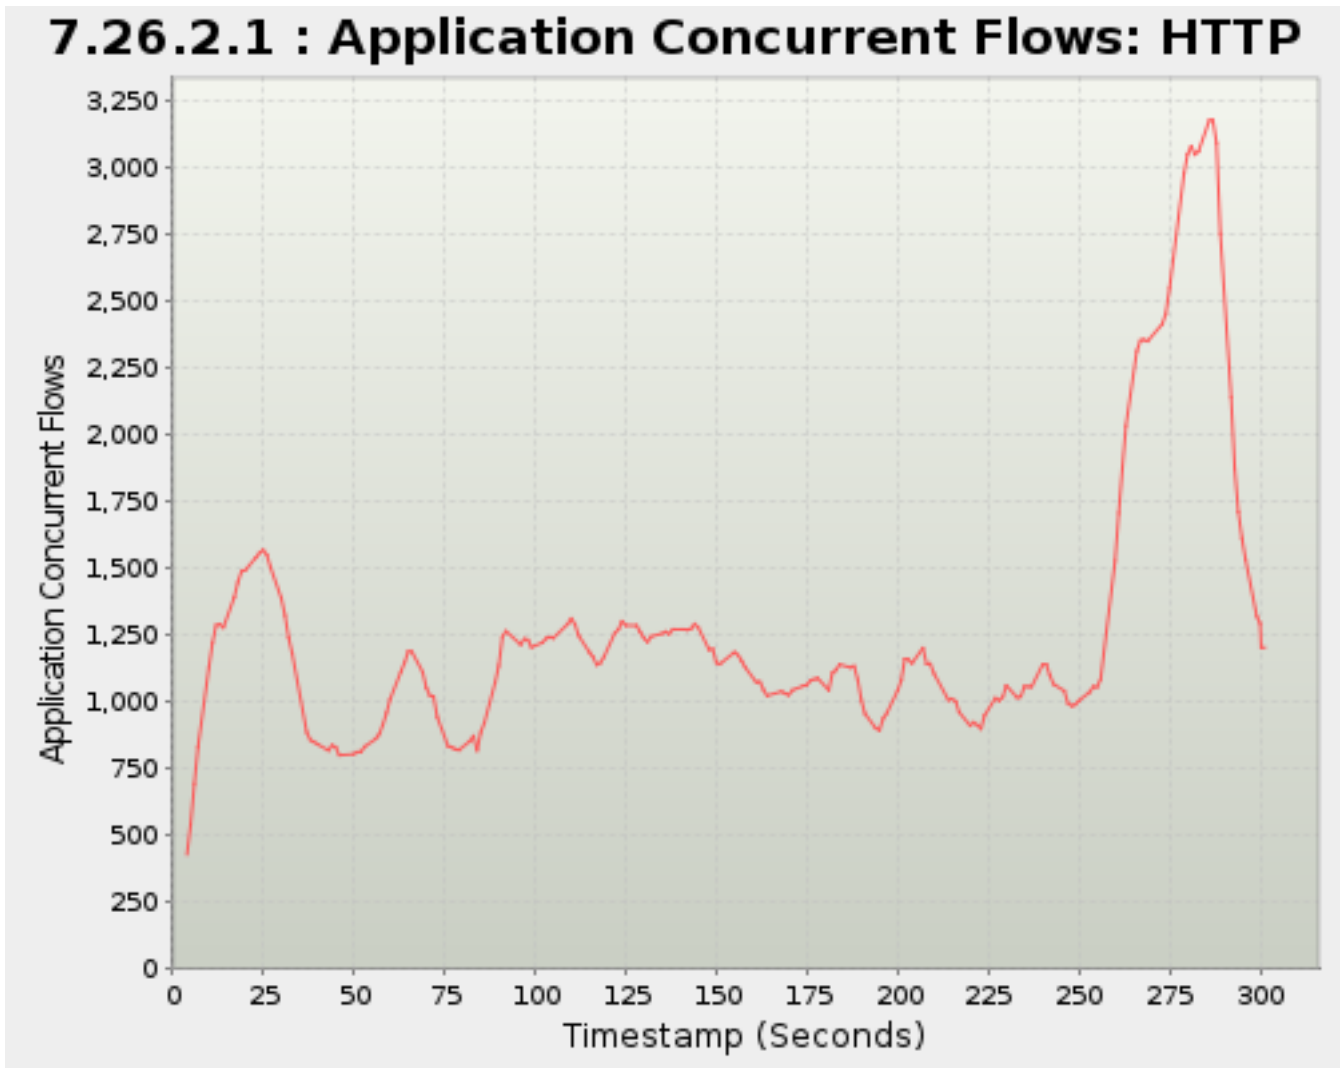

7.26.2.1. Application Concurrent Flows: HTTP

Timestamp	Application Concurrent Flows
<i>Seconds</i>	<i>Flows</i>
3.836	427
4.836	539
5.857	692
6.857	829
9.857	1,127
10.857	1,220
11.857	1,286
12.857	1,290
13.869	1,278
16.857	1,391
17.857	1,447
18.836	1,488
19.836	1,492
22.836	1,540
23.857	1,558
24.836	1,568
25.857	1,550
26.857	1,504
29.836	1,388
30.857	1,324
31.857	1,240
32.836	1,182
36.857	885
37.857	856