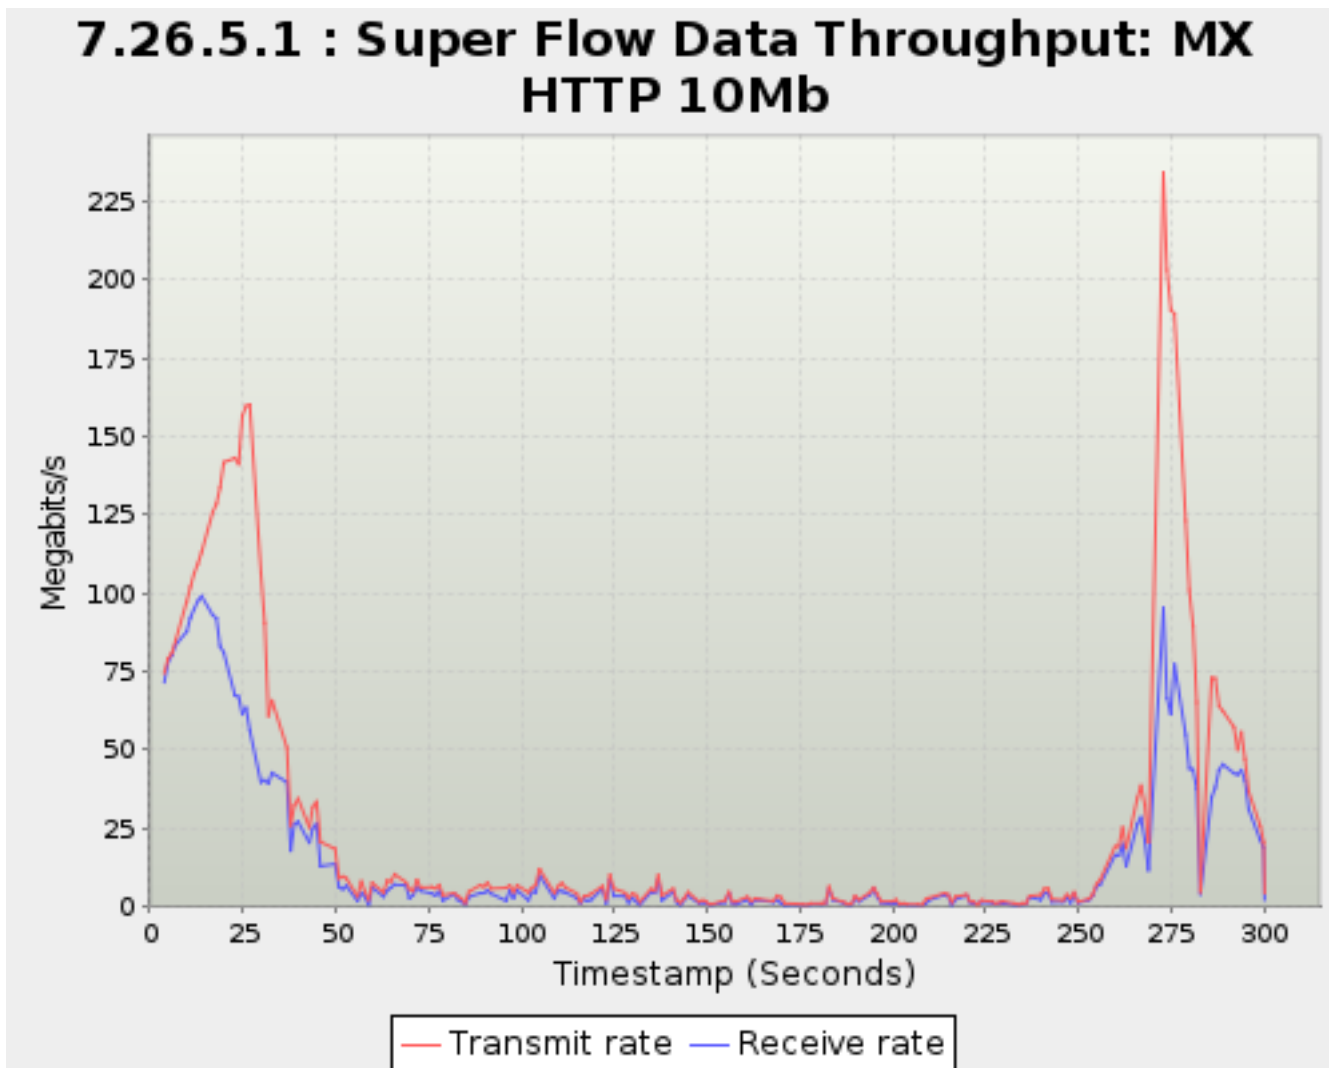

7.26.5.1. Super Flow Data Throughput: MX HTTP 10Mb

Data Rate shown includes Ethernet overhead.

Rates can fluctuate slightly above the physical maximum due to round-off errors in calculations.

Physical speeds on fiber optic can legitimately exceed 10Gbps.

Timestamp	Transmit rate	Receive rate
<i>Seconds</i>	<i>Megabits/s</i>	
0.838	0.00	0.00
3.836	74.44	71.55
4.836	79.12	77.98
5.857	80.83	80.16
6.857	84.81	83.43
9.857	97.35	87.73
10.857	~102	92.22
11.857	106.3	94.90
12.857	109.4	97.50
13.869	113.1	99.07
16.857	125.9	~93
17.857	128.5	92.04
18.836	133.7	83.08
19.836	141.8	81.10
22.836	143.2	67.38
23.857	141.3	66.89
24.836	156.7	61.38
25.857	159.8	63.39
26.857	160.2	56.13