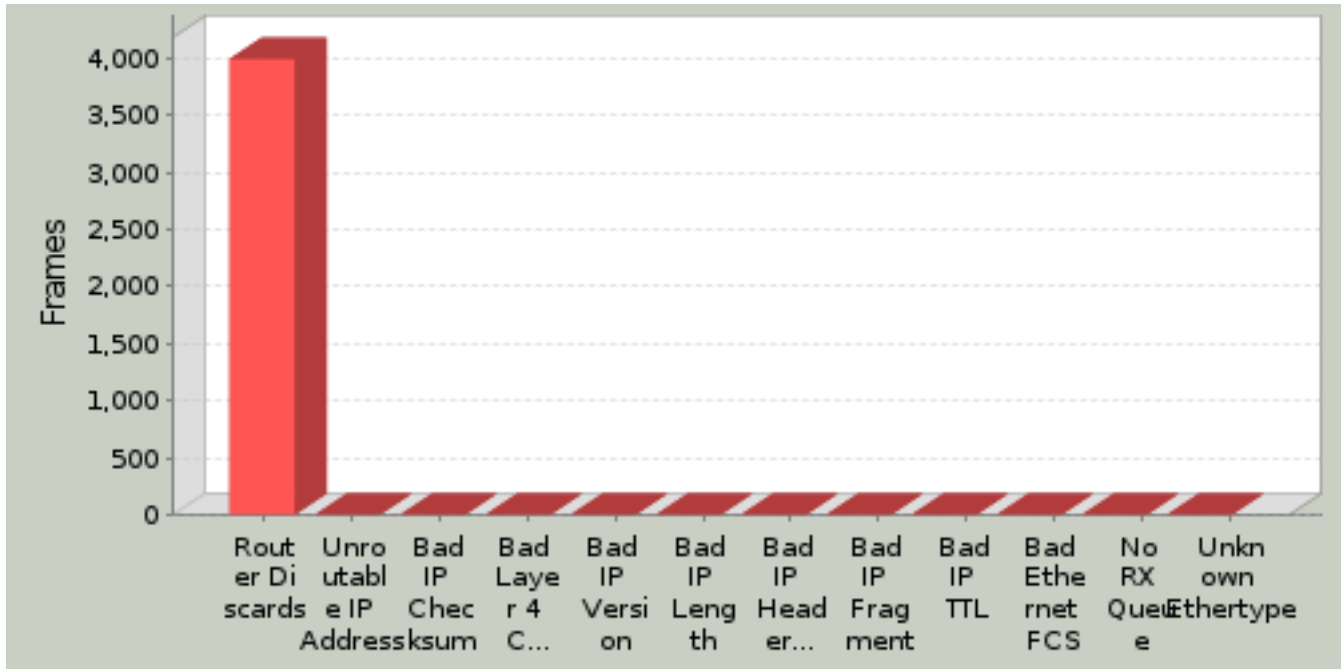

8.6.4. Router Summary

Measurement	Value (Frames)
Router Discards	4,172
Unroutable IP Address	0
Bad IP Checksum	0
Bad Layer 4 Checksum	0
Bad IP Version	0
Bad IP Length	0
Bad IP Header Length	0
Bad IP Fragment	0
Bad IP TTL	0
Bad Ethernet FCS	0
No RX Queue	0
Unknown Ethertype	0