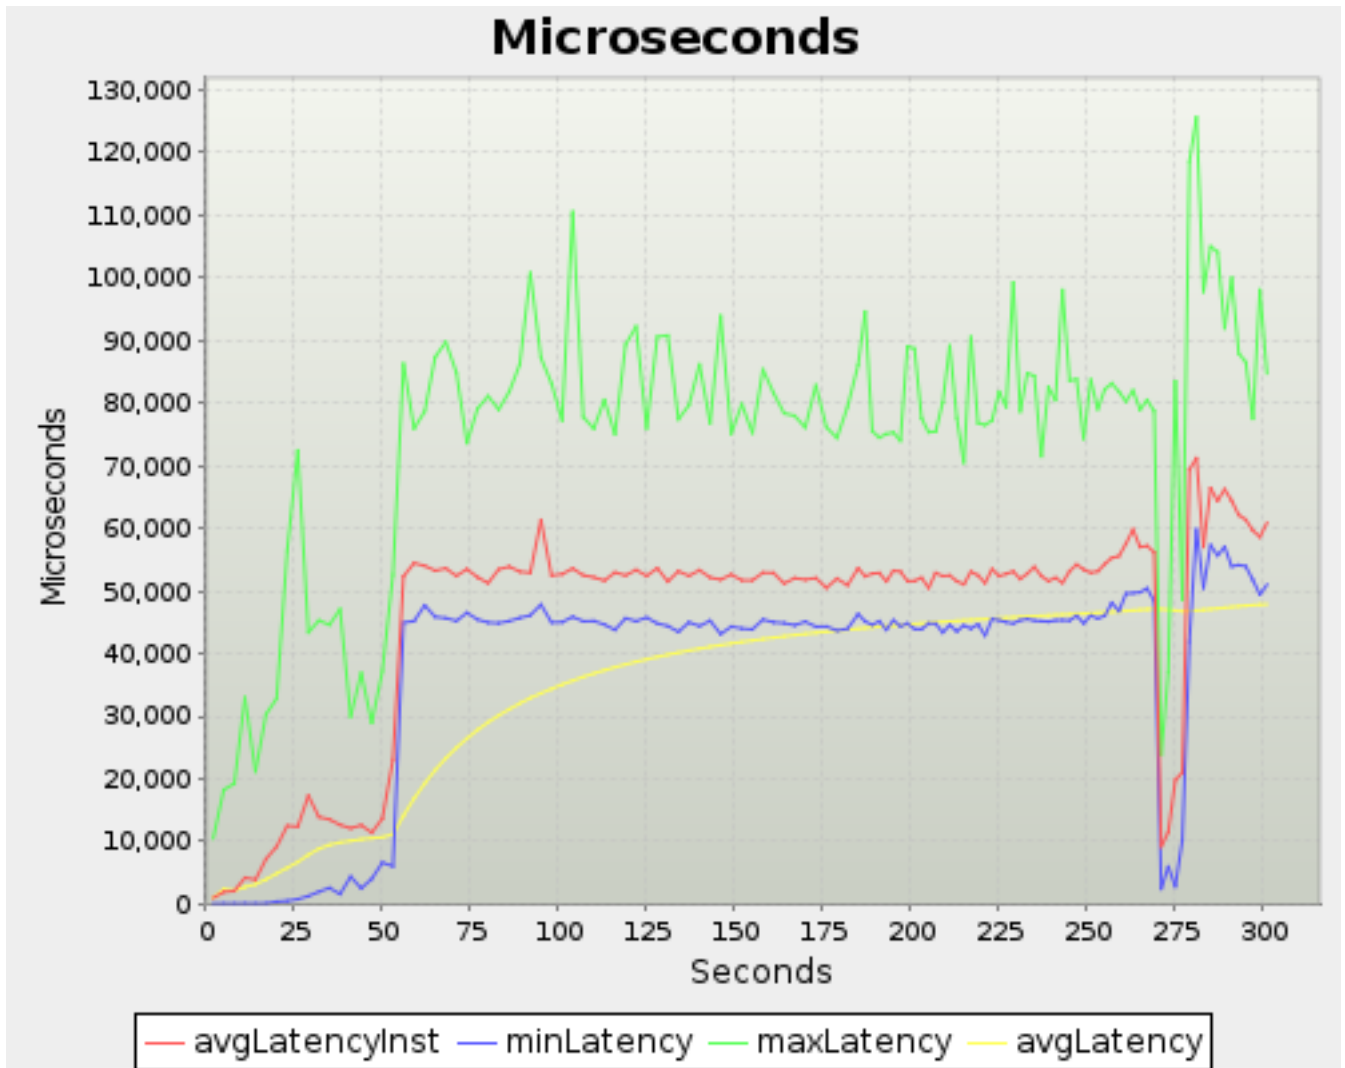

6.2.3.1. Microseconds

time	avgLatency	avgLatencyInst	maxLatency	minLatency
2.000	1,012.2292849035188	1,012.2292849035188	10,501.125	105.12499999999999
5.000	2,419.2476387452602	1,959.4171958964344	18,260.375	99.37499999999999
8.000	2,181.994602332731	2,114.0622448979584	19,272.625	97.62499999999999
11.000	2,744.6559976402727	4,224.911534339187	32,978.124999999999	112.25
14.000	3,181.7544107761746	3,934.5260858100723	21,183.375	104.62499999999999
17.000	3,958.2513092369477	7,224.58205472672	30,338.125	127.5
20.000	4,907.188550738428	9,199.649627227442	32,817.5	414.875
23.000	5,808.229309035687	12,505.832300641614	56,445.75	532
26.000	6,727.712013112226	12,389.449900102914	72,428.5	803.125
29.000	7,888.522389204802	17,318.607105575753	43,376.375	1,291.25
32.000	8,853.648697777835	13,921.04233430683	45,287	1,995.125
35.000	9,464.959697006241	13,532.55947103083	44,589.5	2,605.625
38.000	9,851.382401398345	12,665.403048580914	47,070.875	1,618
41.000	10,113.058771030312	12,130.385840868395	29,955.875	4,400
44.000	10,359.20604210857	12,610.95274831244	36,894.624999999999	2,540
47.000	10,543.049000519844	11,430.166595210389	28,936.875	4,051.5
50.000	10,698.930889601717	13,678.978939193208	37,222.375	6,654.375
53.000	11,149.58209550841	23,063.74552862862	52,565.5	6,064.75
56.000	14,139.574703251541	52,329.20945186295	86,261.5	44,936.5
59.000	16,872.566877680827	54,446.14148345444	75,920	45,189.124999999999
62.000	19,256.945415559727	54,011.50516219124	78,645.75	47,691
65.000	21,418.387447172583	53,243.62880079864	87,358.12500000003	45,861
68.000	23,293.681366259036	53,608.855886303565	89,725.75	45,666.124999999999
71.000	24,962.813822288204	52,403.42982857824	84,882.62500000003	45,219.624999999999
74.000	26,447.304569407246	53,470.35875375879	73,623.62500000003	46,520.25