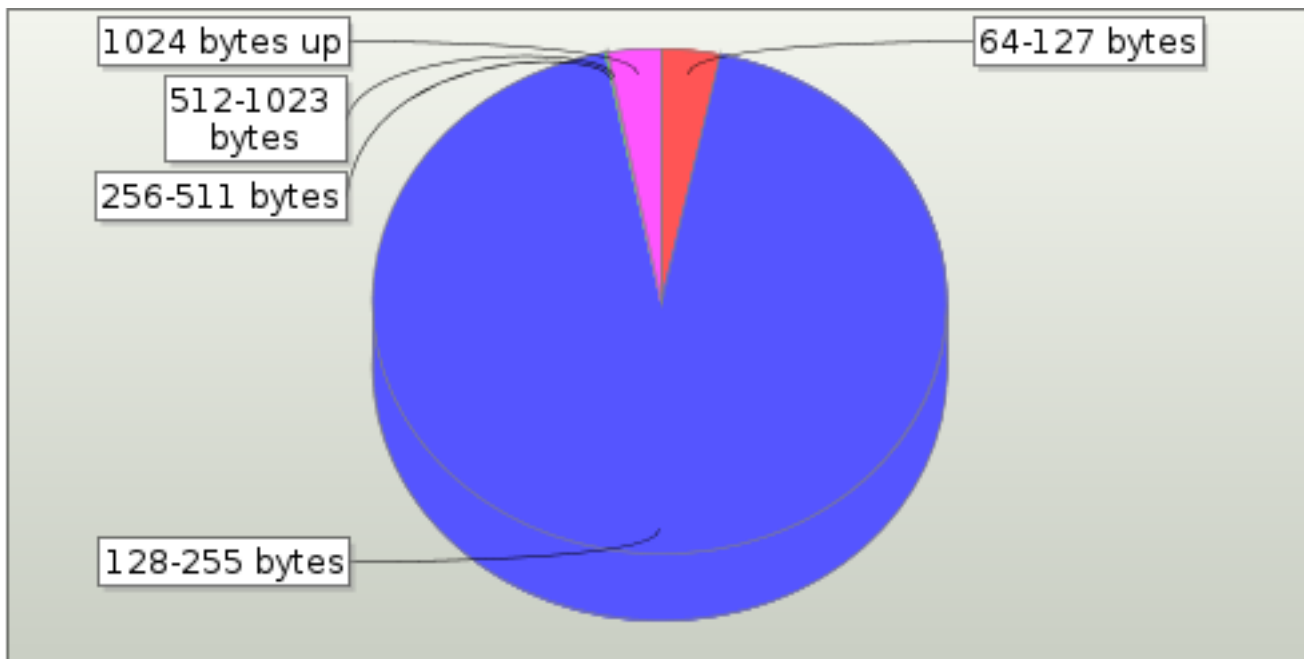

7.22. Transmitted Frame Size

Measurement	Value (Frames)
64-127 bytes	2,312,935
128-255 bytes	63,959,254
256-511 bytes	101,864
512-1023 bytes	2,822
1024 bytes up	2,025,862