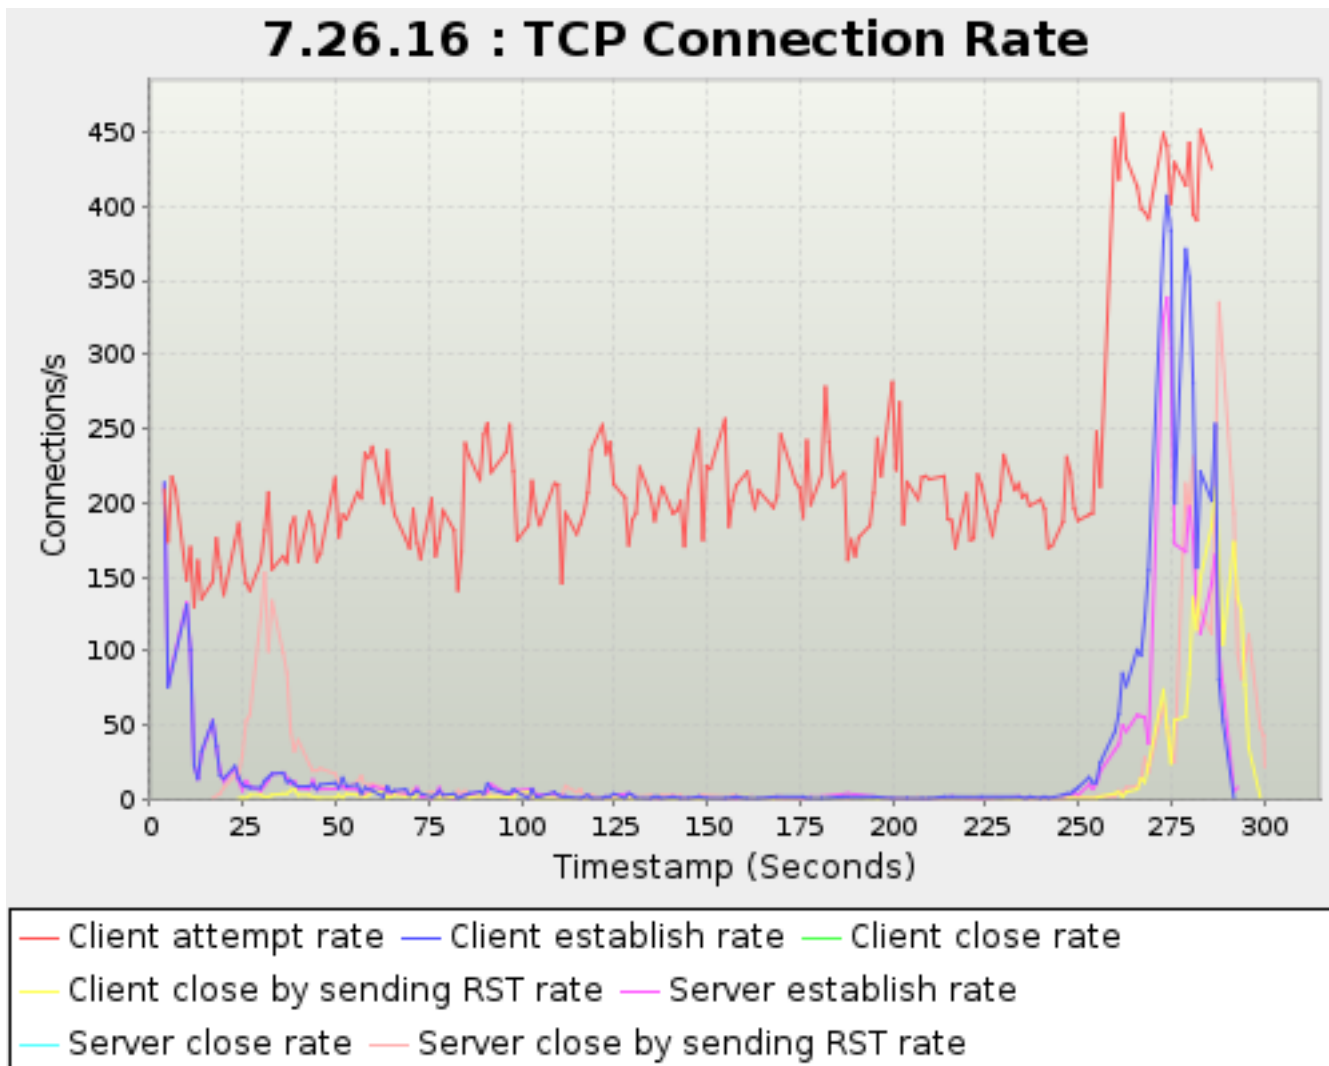

7.26.16. TCP Connection Rate

Timestamp	Client attempt rate	Client establish rate	Client close rate	Client close by sending RST rate	Server establish rate	Server close rate	Server close by sending RST rate
<i>Seconds</i>	<i>TCP Sessions/s</i>						
3.836	209	214	0.00	0.00	212	0.00	0.00
4.836	174	76	0.00	0.00	78	0.00	0.00
5.857	217.4	0.00	0.00	0.00	0.00	0.00	0.00
6.857	209	0.00	0.00	0.00	0.00	0.00	0.00
9.857	148	131	0.00	0.00	133	0.00	0.00
10.857	170	101	0.00	0.00	100	0.00	0.00
11.857	130	23	0.00	0.00	24	0.00	0.00
12.857	161	14	0.00	0.00	14	0.00	0.00
13.869	135.4	32.61	0.00	0.00	30.63	0.00	0.00
16.857	147	53	0.00	0.00	53	0.00	1
17.857	176	36	0.00	0.00	35	0.00	0.00
18.836	156.3	16.34	0.00	0.00	19.41	0.00	4.086
19.836	138	14	0.00	0.00	12	0.00	8
22.836	173.6	22.47	0.00	0.00	21.45	0.00	16.34
23.857	186.1	14.69	0.00	0.9794	12.73	0.00	16.65
24.836	163.4	10.21	0.00	1.021	6.129	0.00	29.62
25.857	145.9	8.815	0.00	0.9794	12.73	0.00	52.89
26.857	141	8	0.00	3	9	0.00	57
29.836	160	8	0.00	3	6	0.00	124
30.857	181.2	12.73	0.00	1.959	9.794	0.00	152.8
31.857	207	15	0.00	2	13	0.00	100