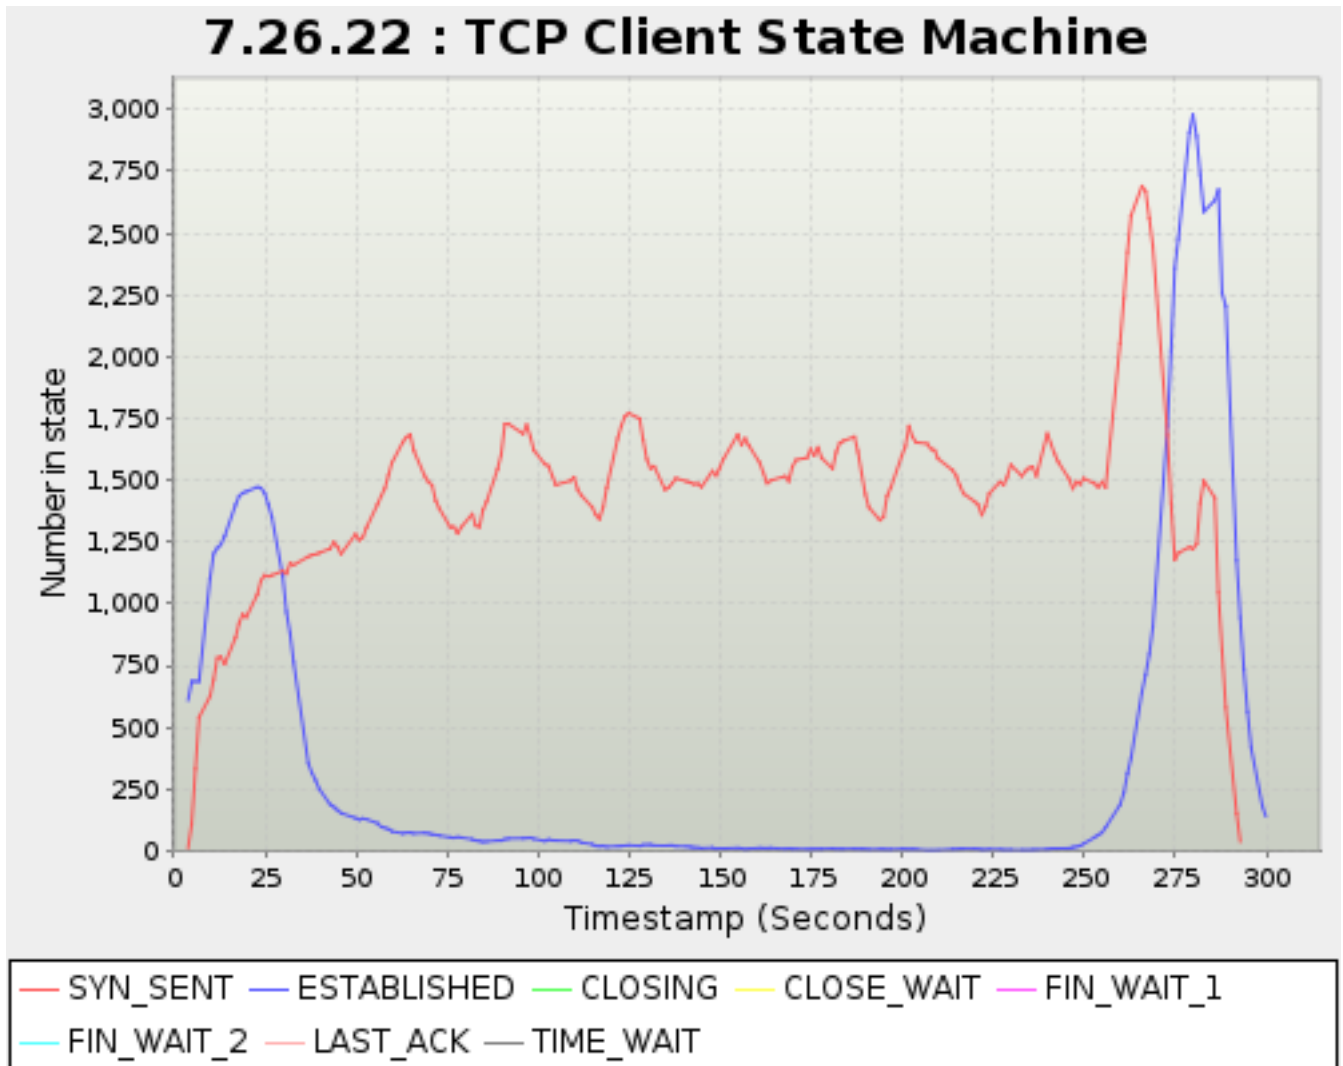

7.26.22. TCP Client State Machine

Timestamp	SYN_SENT	ESTABLISHE	CLOSING	CLOSE_WAIT	FIN_WAIT_1	FIN_WAIT_2	LAST_ACK	TIME_WAIT
Seconds	TCP Sessions							
3.836	12	610	0	0	0	0	0	0
4.836	110	686	0	0	0	0	0	0
5.857	332	686	0	0	0	0	0	0
6.857	541	686	0	0	0	0	0	0
9.857	625	1,102	0	0	0	0	0	0
10.857	694	1,203	0	0	0	0	0	0
11.857	781	1,226	0	0	0	0	0	0
12.857	785	1,240	0	0	0	0	0	0
13.869	756	1,273	0	0	0	0	0	0
16.857	863	1,400	0	0	0	0	0	0
17.857	922	1,436	0	0	0	0	0	0
18.836	957	1,448	0	0	0	0	0	0
19.836	946	1,454	0	0	0	0	0	0
22.836	1,037	1,472	0	0	0	0	0	0
23.857	1,094	1,469	0	0	0	0	0	0
24.836	1,115	1,449	0	0	0	0	0	0
25.857	1,111	1,403	0	0	0	0	0	0
26.857	1,115	1,351	0	0	0	0	0	0
29.836	1,133	1,112	0	0	0	0	0	0
30.857	1,122	967	0	0	0	0	0	0
31.857	1,164	880	0	0	0	0	0	0
32.836	1,157	763	0	0	0	0	0	0