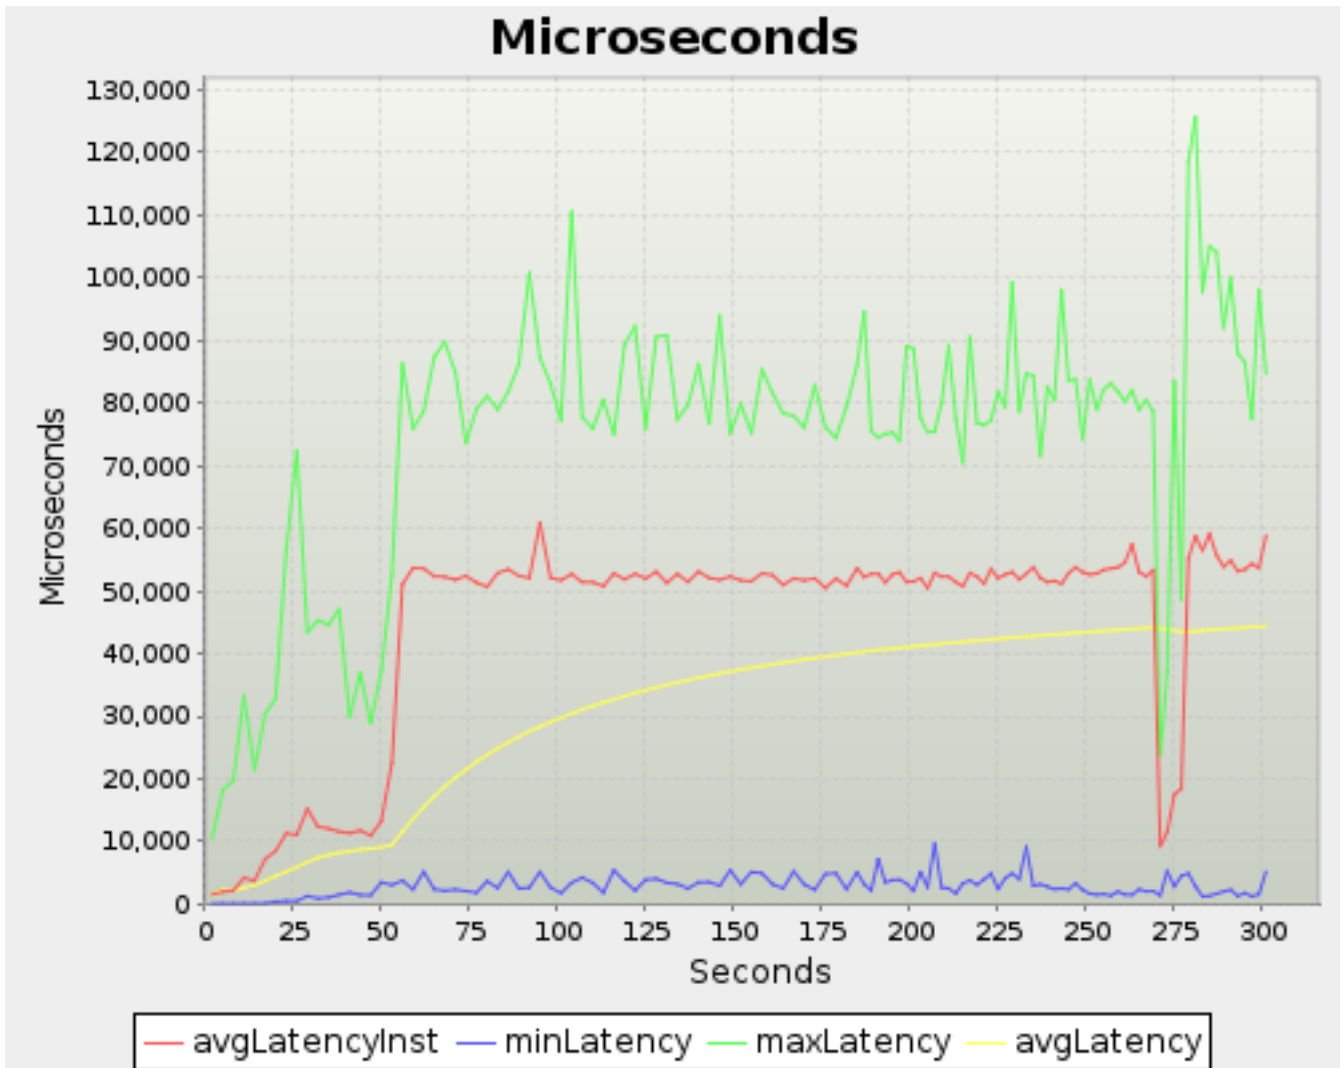

6.2.1.1. Microseconds

time	avgLatency	avgLatencyInst	maxLatency	minLatency
2.000	1,564.381514324693	1,564.381582537517	10,542.874999999995	105.12499999999999
5.000	2,291.0233383342043	1,985.582001922427	18,260.375	99.37499999999999
8.000	2,139.1539253416267	2,180.0963101307348	19,700.5	97.62499999999999
11.000	2,644.9753444331436	4,207.0820375335115	33,290	105.5
14.000	3,017.416236961559	3,740.2905633777364	21,502.75	104.62499999999999
17.000	3,718.5865291528994	7,208.600366785902	30,338.125	127.5
20.000	4,504.150870914997	8,499.593140639287	32,817.5	414.875
23.000	5,202.645818646283	11,313.345059306364	56,445.75	532
26.000	5,902.785757589366	11,086.402561791723	72,428.5	523
29.000	6,741.9072988853295	15,216.595297001088	43,376.375	1,291.25
32.000	7,423.522473811532	12,378.825332348597	45,287	928.5
35.000	7,876.6546543498125	12,072.47021159711	44,589.5	1,088.375
38.000	8,200.668228211624	11,583.443451498071	47,070.875	1,513.375
41.000	8,453.506912328174	11,344.97316084186	29,955.875	1,881.625
44.000	8,699.74632660341	11,767.089354549938	36,894.624999999999	1,459.5
47.000	8,910.401346326356	10,955.692598090422	28,936.875	1,439.25
50.000	9,101.897688610688	13,288.97498423376	37,222.375	3,480.125
53.000	9,488.380459328697	22,579.40438156093	52,565.5	3,086.125
56.000	11,621.885408624601	51,100.9582422639	86,261.5	3,767.125
59.000	13,650.478546687627	53,655.36976280205	75,920	2,361.375000000001
62.000	15,495.685839271873	53,584.12039451309	78,645.75	5,193.625000000002
65.000	17,230.52361375568	52,332.15797730375	87,358.12500000003	2,396.625
68.000	18,777.299048523913	52,247.03271322387	89,725.75	2,147.625
71.000	20,201.43471245829	51,781.924662374375	84,882.62500000003	2,331.375000000001
74.000	21,496.845815008703	52,394.527590354075	73,623.62500000003	2,105.5