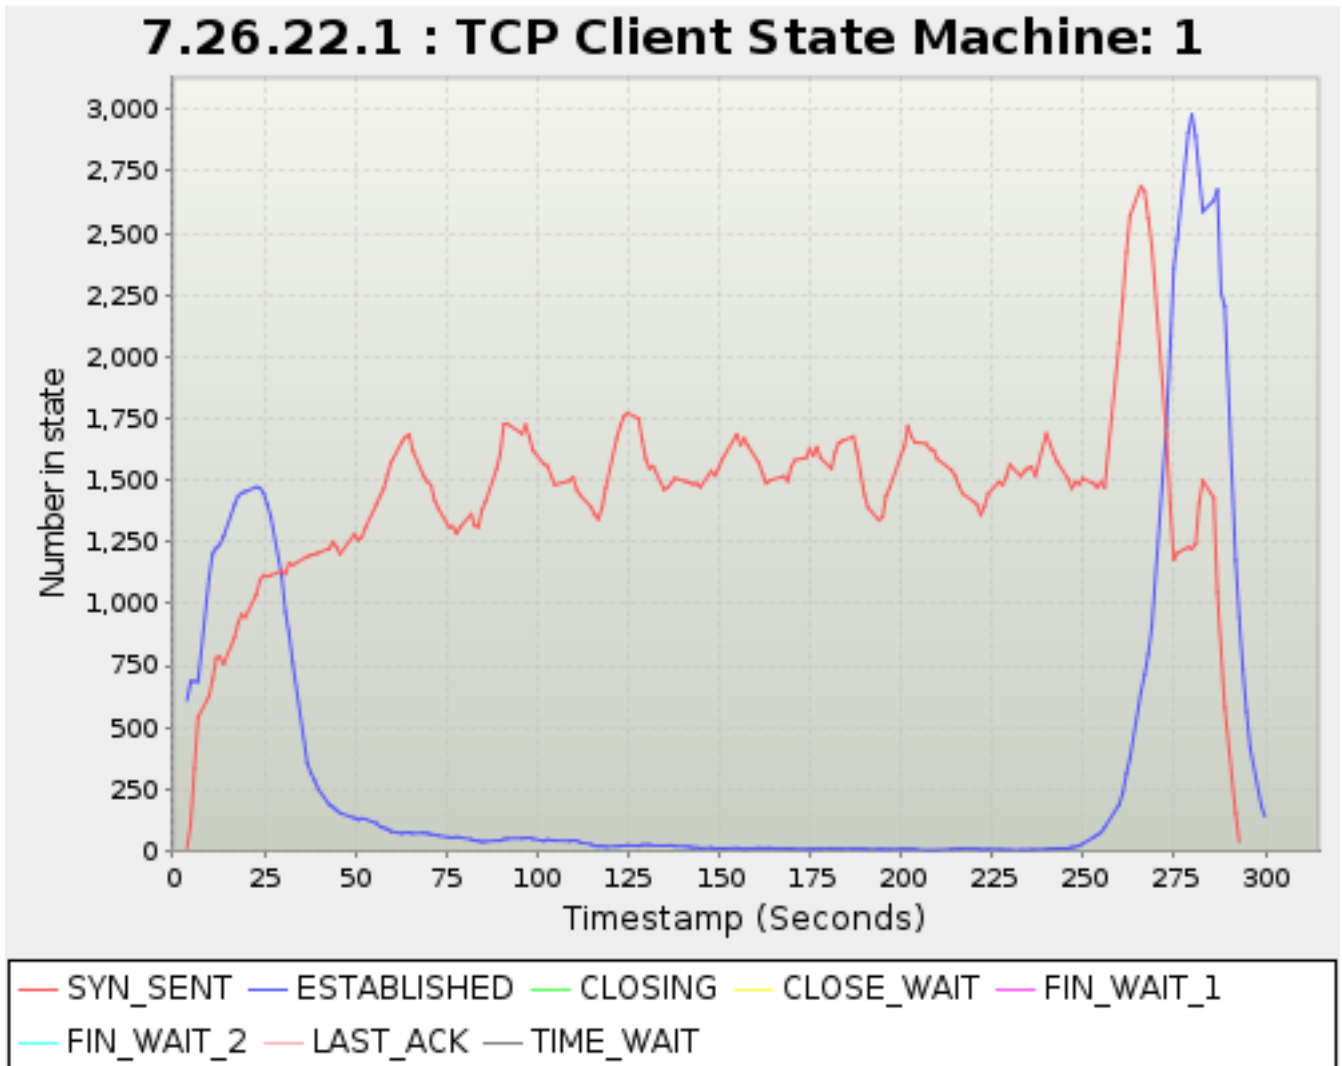

7.26.22.1. TCP Client State Machine: 1

Timestamp	SYN_SENT	ESTABLISHE D	CLOSING	CLOSE_WAIT	FIN_WAIT_1	FIN_WAIT_2	LAST_ACK	TIME_WAIT
<i>Seconds</i>	<i>TCP Sessions</i>							
3.836	12	610	0	0	0	0	0	0
4.836	110	686	0	0	0	0	0	0
5.857	332	686	0	0	0	0	0	0
6.857	541	686	0	0	0	0	0	0
9.857	625	1,102	0	0	0	0	0	0
10.857	694	1,203	0	0	0	0	0	0
11.857	781	1,226	0	0	0	0	0	0
12.857	785	1,240	0	0	0	0	0	0
13.869	756	1,273	0	0	0	0	0	0
16.857	863	1,400	0	0	0	0	0	0
17.857	922	1,436	0	0	0	0	0	0
18.836	957	1,448	0	0	0	0	0	0
19.836	946	1,454	0	0	0	0	0	0
22.836	1,037	1,472	0	0	0	0	0	0
23.857	1,094	1,469	0	0	0	0	0	0
24.836	1,115	1,449	0	0	0	0	0	0
25.857	1,111	1,403	0	0	0	0	0	0
26.857	1,115	1,351	0	0	0	0	0	0
29.836	1,133	1,112	0	0	0	0	0	0
30.857	1,122	967	0	0	0	0	0	0
31.857	1,164	880	0	0	0	0	0	0
32.836	1,157	763	0	0	0	0	0	0