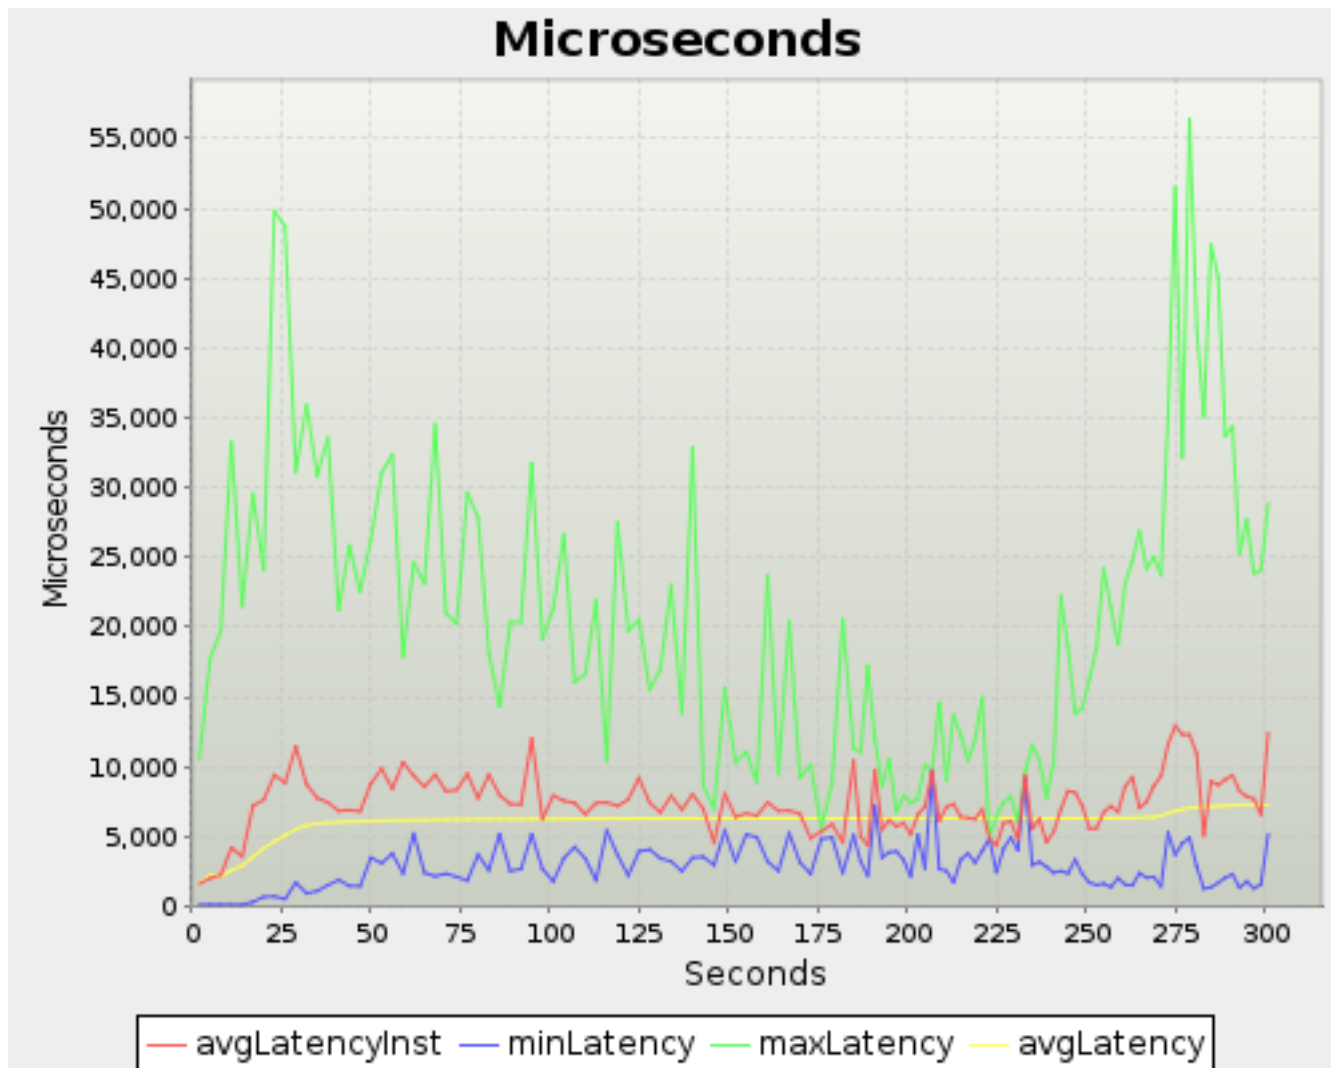

6.2.2.1. Microseconds

time	avgLatency	avgLatencyInst	maxLatency	minLatency
2.000	1,599.6849553668626	1,599.6850279410698	10,542.874999999995	107.75
5.000	2,216.757317219257	2,004.955102409911	17,689.875	109.87499999999999
8.000	2,113.9748344827585	2,223.343079107844	19,700.5	113.5
11.000	2,576.4867299282564	4,190.509253937234	33,290	105.5
14.000	2,894.205765599484	3,561.125503822099	21,502.75	109
17.000	3,526.869241721752	7,191.7243438981595	29,525	300.75
20.000	4,156.945239343287	7,615.328378378378	24,122.75	668.625
23.000	4,638.05481661469	9,408.061859293539	49,807.75	700
26.000	5,072.530609734121	8,834.749385363812	48,712	523
29.000	5,519.340175445069	11,441.31781742953	31,126.5	1,695.75
32.000	5,788.727494329549	8,750.086299758555	35,892.25	928.5
35.000	5,915.069164321288	7,744.285370982274	30,847.125	1,088.375
38.000	5,983.095335117382	7,437.256405662068	33,552.375	1,513.375
41.000	6,023.332680512077	6,822.217930314495	21,224.875	1,881.625
44.000	6,053.3746043224955	6,888.634291377598	25,836.375	1,459.5
47.000	6,084.335463505424	6,795.253848907984	22,535.375	1,439.25
50.000	6,117.044264833226	8,786.446202531642	26,228.75	3,480.125
53.000	6,137.5053121918945	9,856.619166148103	31,036.25	3,086.125
56.000	6,147.378693241221	8,420.23920493489	32,365.125	3,767.125
59.000	6,159.97980457011	10,298.084158415842	17,905.75	2,361.375000000001
62.000	6,165.917753757654	9,343.72037914692	24,616.25	5,193.625000000002
65.000	6,175.387925932775	8,550.5994005994	23,134.875	2,396.625
68.000	6,189.246119517259	9,427.554495912804	34,498.25	2,147.625
71.000	6,197.945526829855	8,244.39470013947	20,996.875	2,331.375000000001
74.000	6,206.343689785581	8,323.069289991447	20,249	2,105.5