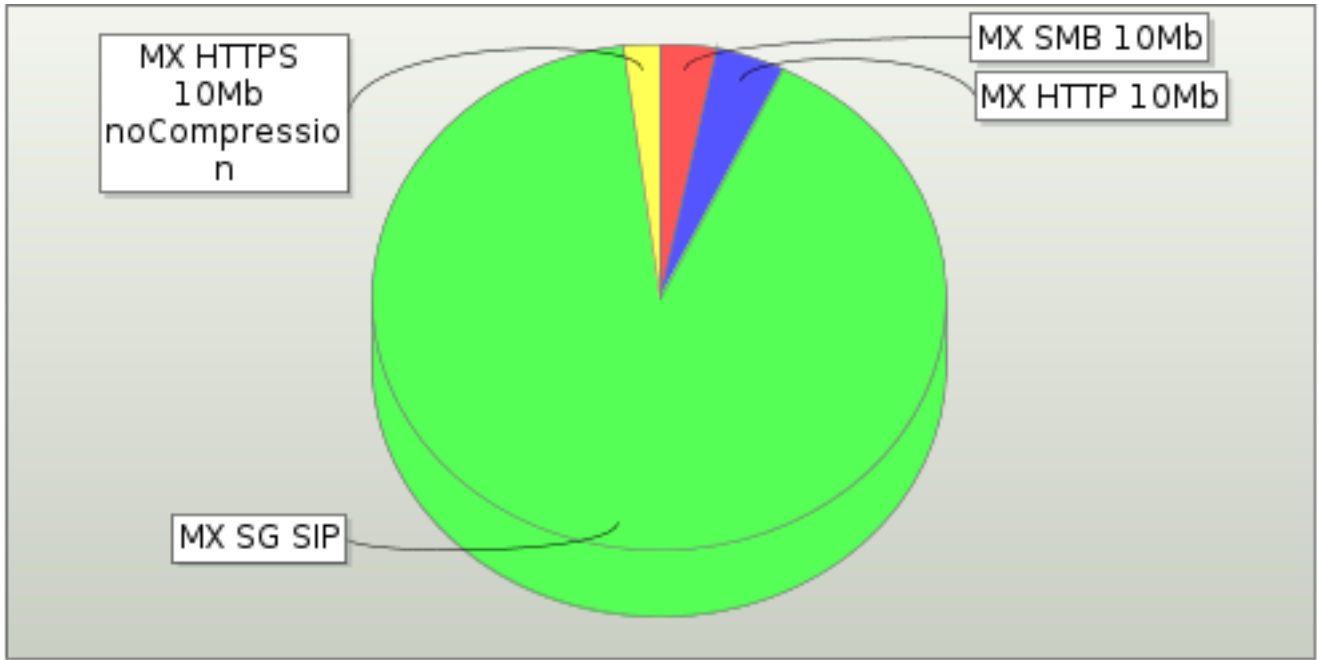

7.10. Super Flow Iterations

There may be slices in this graph that are too small to be displayed.

Super Flow	Iterations (Sessions)	Iterations (%)
MX SMB 10Mb	22,616	3.233%
MX HTTP 10Mb	26,708	3.818%
MX SG SIP	636,218	90.961%
MX HTTPS 10Mb noCompression	13,902	1.988%