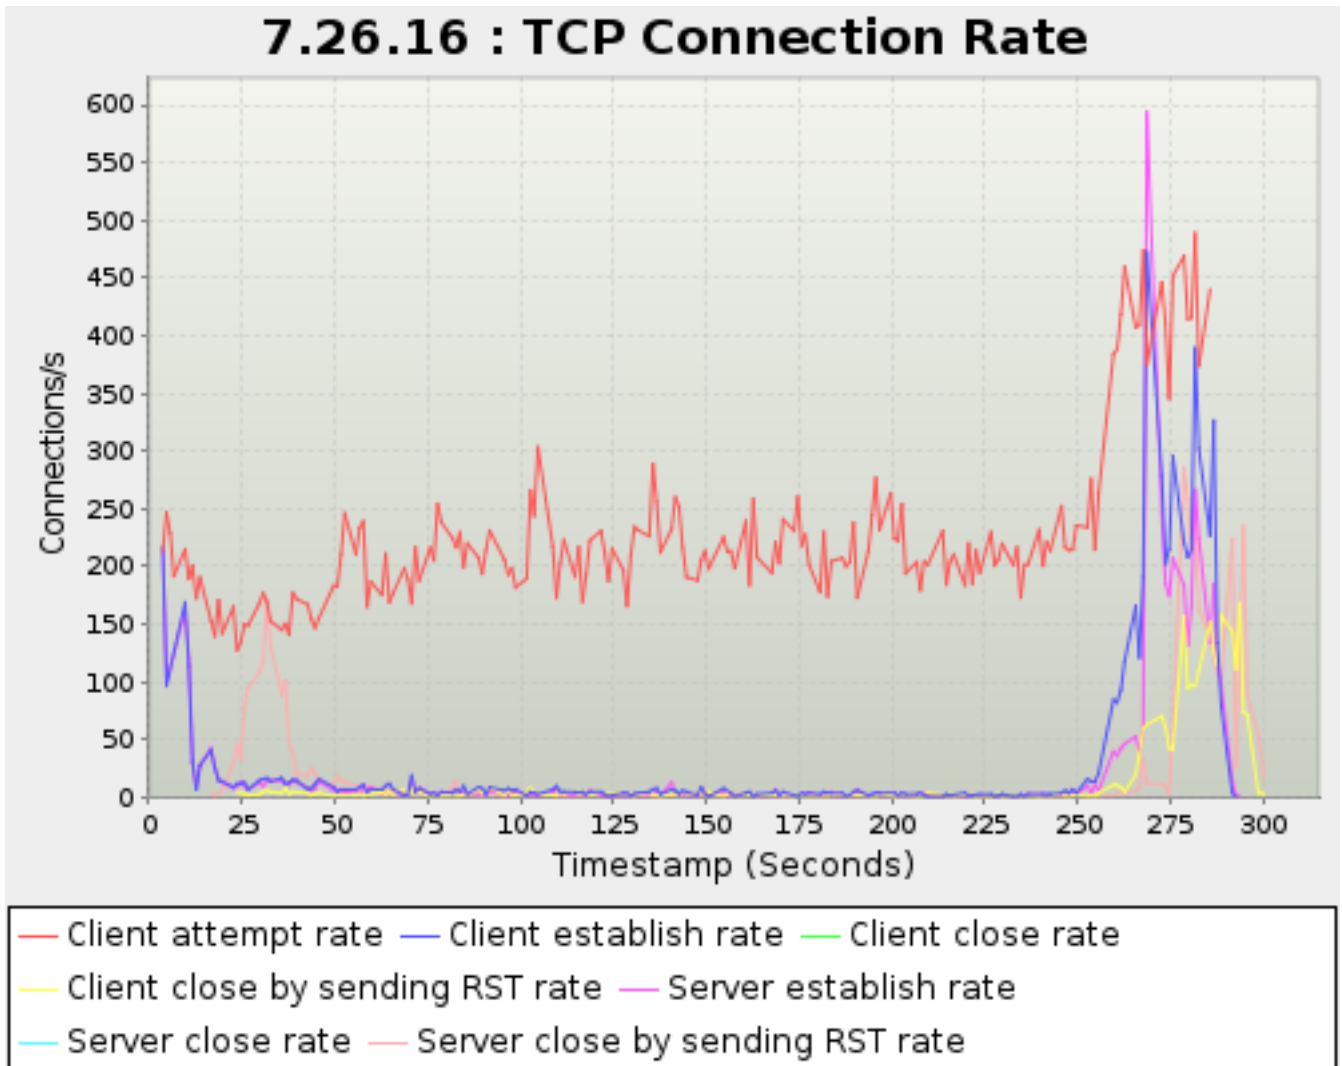

7.26.16. TCP Connection Rate

Timestamp	Client attempt rate	Client establish rate	Client close rate	Client close by sending RST rate	Server establish rate	Server close rate	Server close by sending RST rate
<i>Seconds</i>	<i>TCP Sessions/s</i>						
3.703	213.4	216.4	0.00	0.00	216.4	0.00	0.00
4.704	246.8	96.90	0.00	0.00	100.9	0.00	0.00
5.704	229	0.00	0.00	0.00	0.00	0.00	0.00
6.704	192	0.00	0.00	0.00	0.00	0.00	0.00
9.704	215	169	0.00	0.00	162	0.00	0.00
10.702	189.4	114.2	0.00	0.00	121.2	0.00	0.00
11.703	200.8	30.97	0.00	0.00	30.97	0.00	0.00
12.705	172.7	6.986	0.00	0.00	8.982	0.00	0.00
13.706	190.8	27.97	0.00	0.00	27.97	0.00	0.00
16.704	152.8	40.96	0.00	0.00	42.96	0.00	2.997
17.705	139.9	25.97	0.00	0.00	24.98	0.00	0.9990
18.705	171	15	0.00	0.00	16	0.00	4
19.703	142.3	14.03	0.00	0.00	13.03	0.00	6.012
22.703	165.2	9.009	0.00	0.00	8.008	0.00	30.03
23.705	127.7	11.98	0.00	3.992	9.980	0.00	45.91
24.704	135.1	12.01	0.00	4.004	14.01	0.00	33.03
25.704	150	13	0.00	3	10	0.00	80
26.703	149.1	7.007	0.00	2.002	7.007	0.00	95.10
29.702	168.3	15.03	0.00	3.006	13.03	0.00	108.2
30.702	177	16	0.00	5	10	0.00	118
31.703	169.8	16.98	0.00	5.994	13.99	0.00	171.8