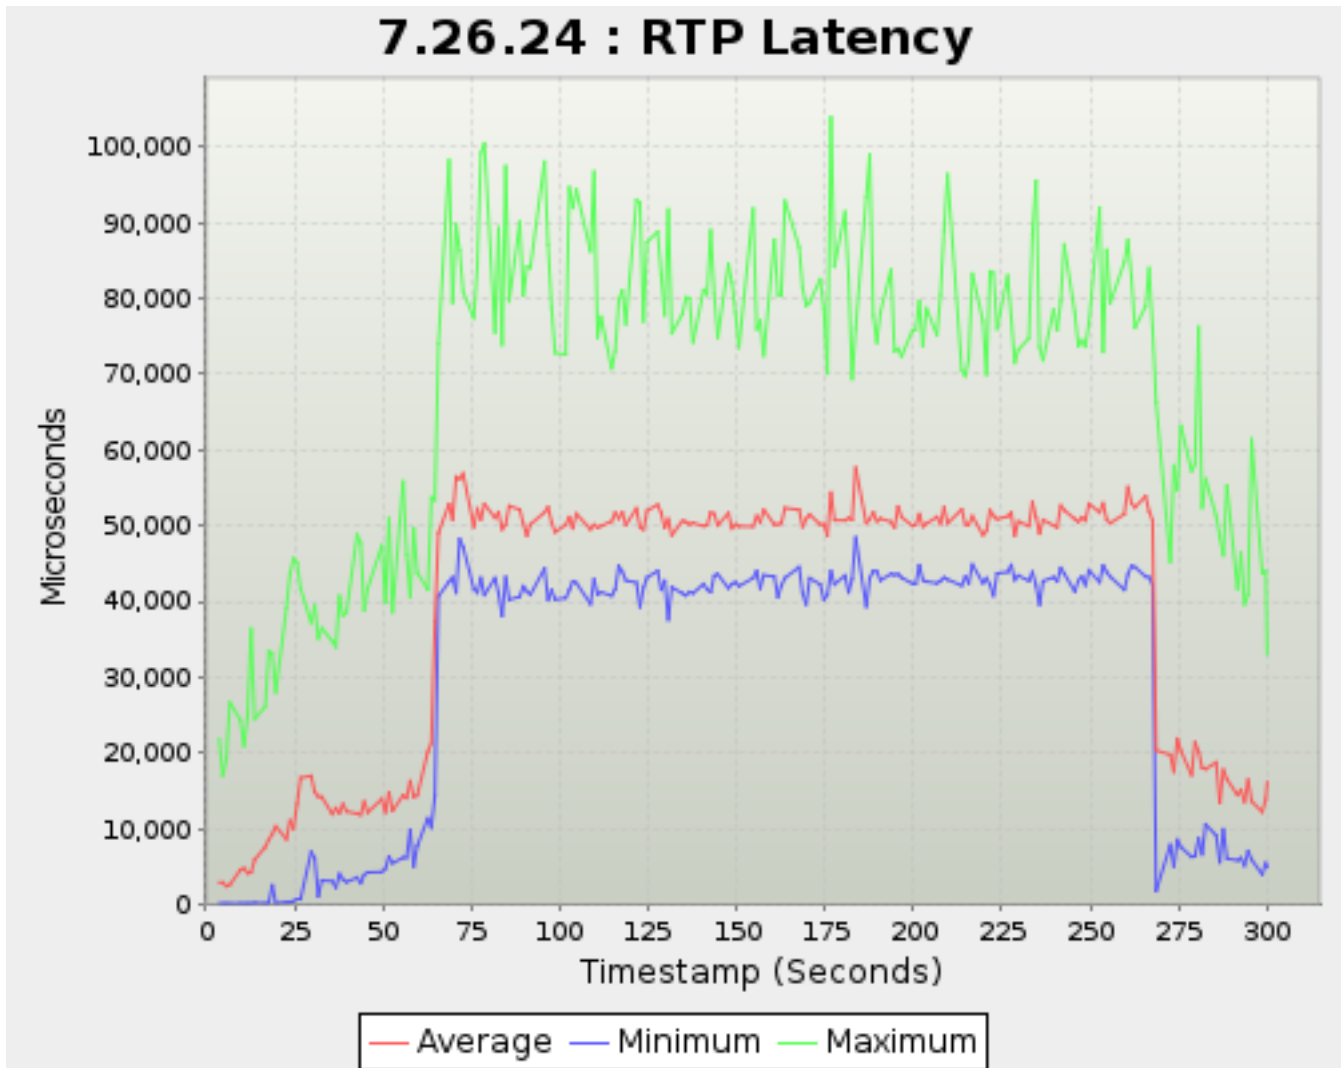

7.26.24. RTP Latency

Timestamp	Average	Minimum	Maximum
<i>Seconds</i>		<i>Microseconds</i>	
3.703	2,869.500998003992	102.875	21,833.125
4.704	2,858.953696181966	99.75	17,001.5
5.704	2,389.0394891614856	89.0	19,208.875
6.704	2,575.5752750693264	98.5	26,641.625
9.704	4,540.404181184669	111.375	24,313.625
10.702	4,746.726707258312	97.25	20,902.25
11.703	4,107.646031272634	105.375	24,692.125
12.705	4,194.403008408332	99.75	36,390.125
13.706	5,864.97861363069	194.75	24,483.125
16.704	7,562.203871347611	124.5	26,106.5
17.705	8,511.331892203487	186.0	33,438.875
18.705	9,269.177651487194	2,499.75	33,156.25
19.703	10,281.276254711367	147.25	28,012.625
22.703	8,595.351436031331	278.25	39,137.25
23.705	11,046.337250688335	300.5	43,634.625
24.704	9,994.215518756811	395.875	45,695.375
25.704	13,255.07853712597	687.875	45,104.125
26.703	16,692.162961445207	673.5	41,711.25
29.702	16,953.809846213368	6,907.625	37,196.0
30.702	14,829.943331343962	6,069.625	39,468.375
31.703	14,223.366447460472	1,049.25	35,115.375
32.705	14,162.28707641466	3,138.25	36,465.375
35.702	11,906.55408480795	3,036.625	34,742.375
36.705	12,709.975912975913	2,211.625	33,990.625