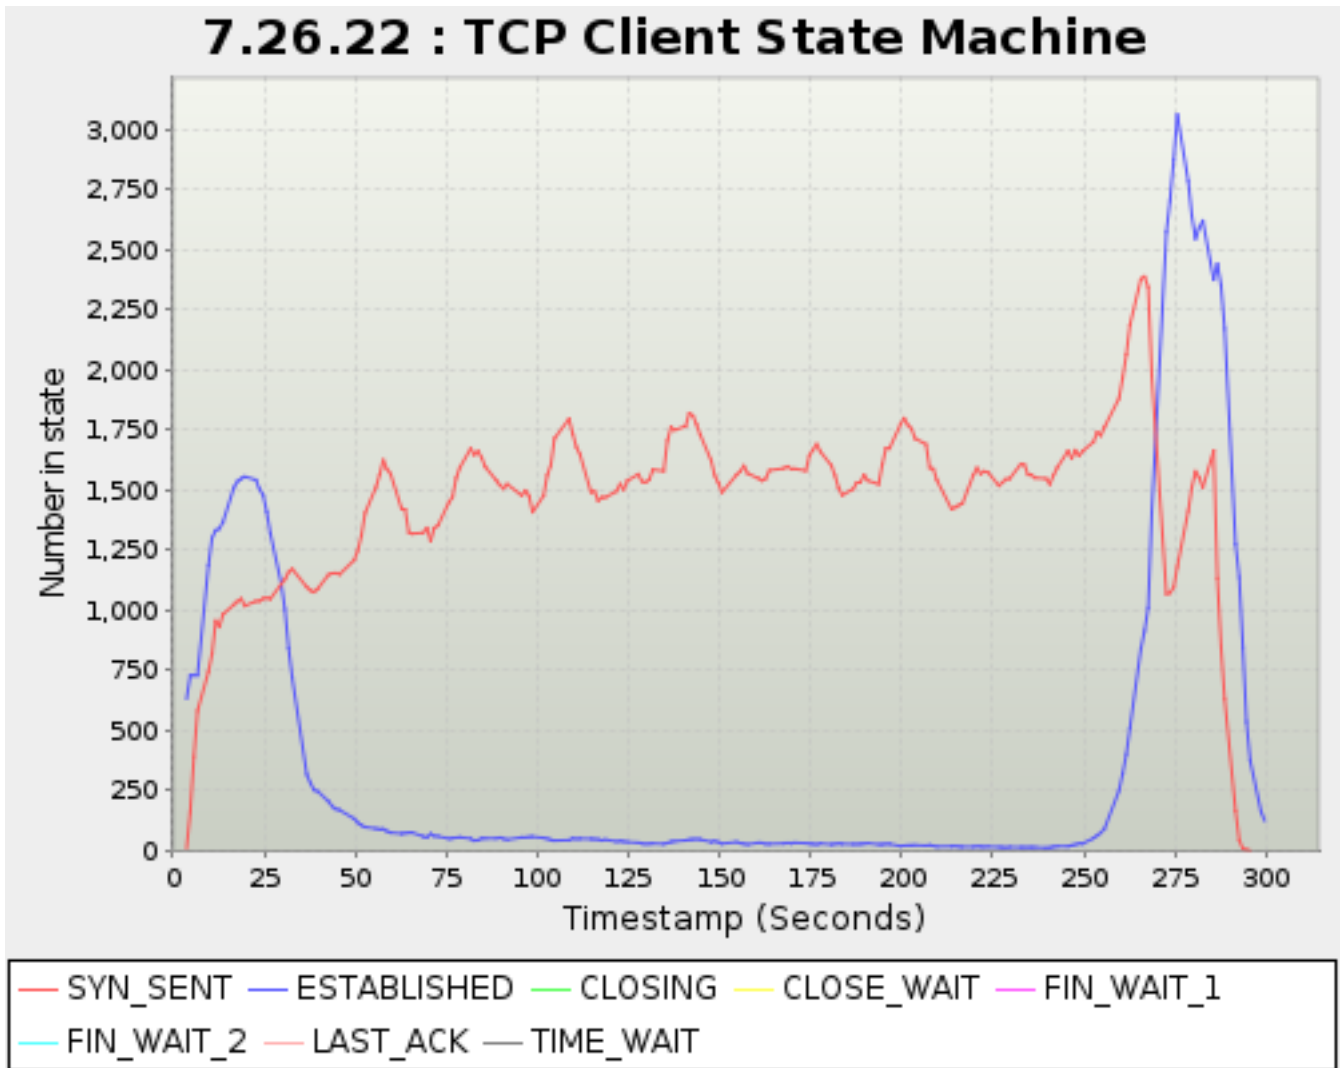

7.26.22. TCP Client State Machine

Timestamp	SYN_SENT	ESTABLISHE D	CLOSING	CLOSE_WAIT	FIN_WAIT_1	FIN_WAIT_2	LAST_ACK	TIME_WAIT
<i>Seconds</i>	<i>TCP Sessions</i>							
3.703	12	633	0	0	0	0	0	0
4.704	162	730	0	0	0	0	0	0
5.704	391	730	0	0	0	0	0	0
6.704	583	730	0	0	0	0	0	0
9.704	745	1,188	0	0	0	0	0	0
10.702	820	1,302	0	0	0	0	0	0
11.703	957	1,333	0	0	0	0	0	0
12.705	932	1,340	0	0	0	0	0	0
13.706	984	1,368	0	0	0	0	0	0
16.704	1,024	1,512	0	0	0	0	0	0
17.705	1,038	1,537	0	0	0	0	0	0
18.705	1,048	1,548	0	0	0	0	0	0
19.703	1,019	1,556	0	0	0	0	0	0
22.703	1,038	1,543	0	0	0	0	0	0
23.705	1,039	1,505	0	0	0	0	0	0
24.704	1,049	1,480	0	0	0	0	0	0
25.704	1,052	1,410	0	0	0	0	0	0
26.703	1,048	1,320	0	0	0	0	0	0
29.702	1,110	1,111	0	0	0	0	0	0
30.702	1,129	1,004	0	0	0	0	0	0
31.703	1,159	843	0	0	0	0	0	0
32.705	1,172	720	0	0	0	0	0	0