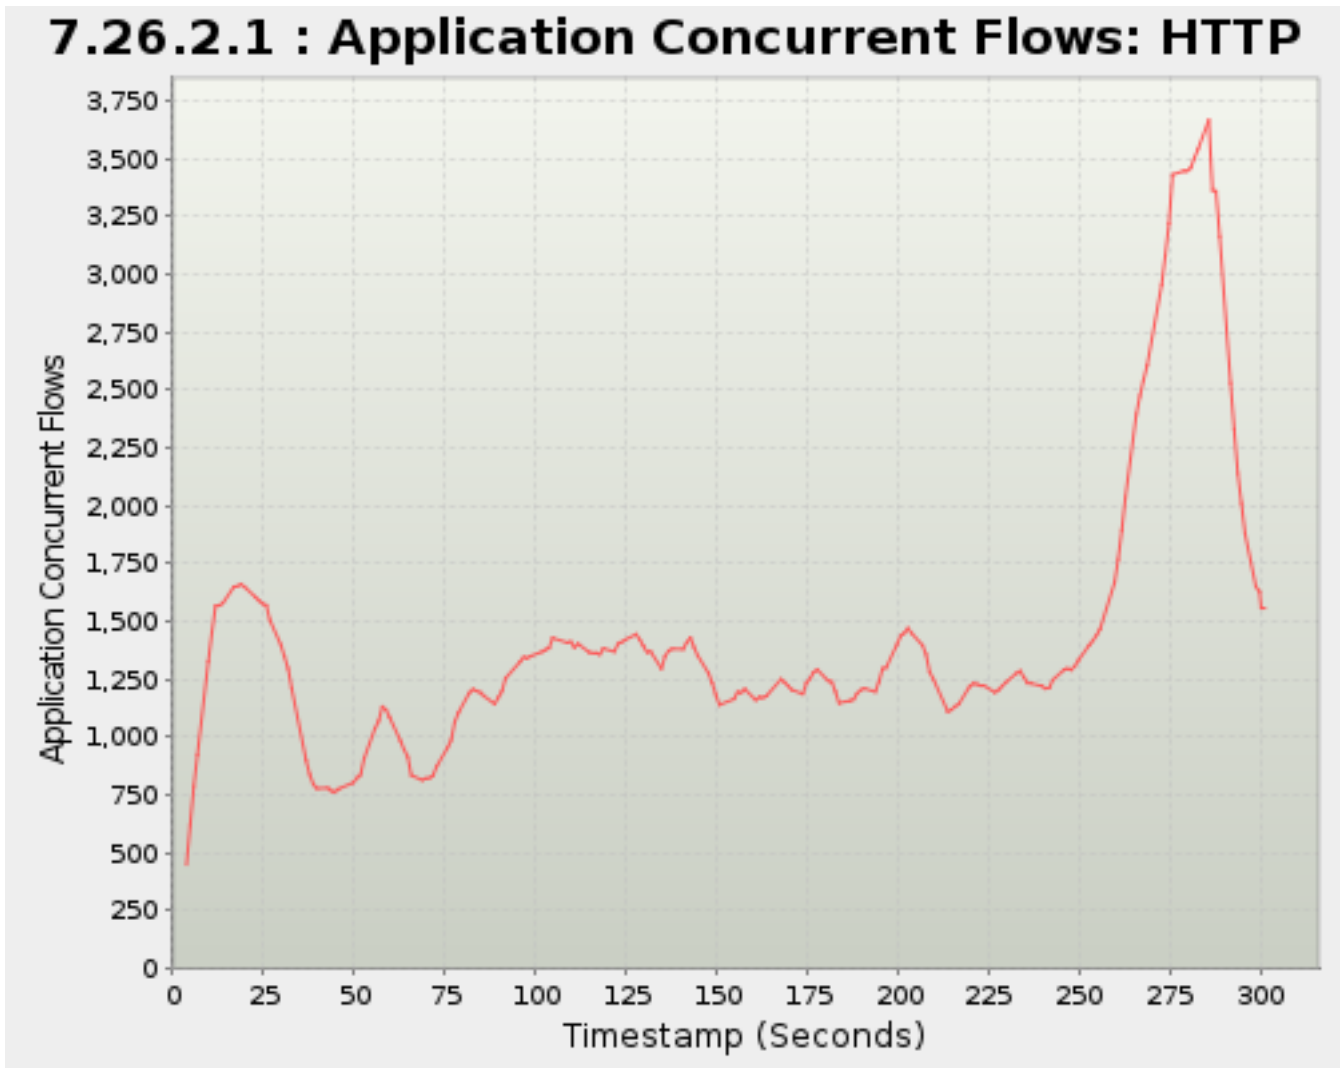

7.26.2.1. Application Concurrent Flows: HTTP

Timestamp	Application Concurrent Flows
<i>Seconds</i>	<i>Flows</i>
3.703	448
4.704	618
5.704	786
6.704	922
9.704	1,325
10.702	1,451
11.703	1,565
12.705	1,568
13.706	1,577
16.704	1,647
17.705	1,651
18.705	1,659
19.703	1,648
22.703	1,604
23.705	1,588
24.704	1,575
25.704	1,569
26.703	1,504
29.702	1,398
30.702	1,347
31.703	1,296
32.705	1,210
36.705	897
37.704	836