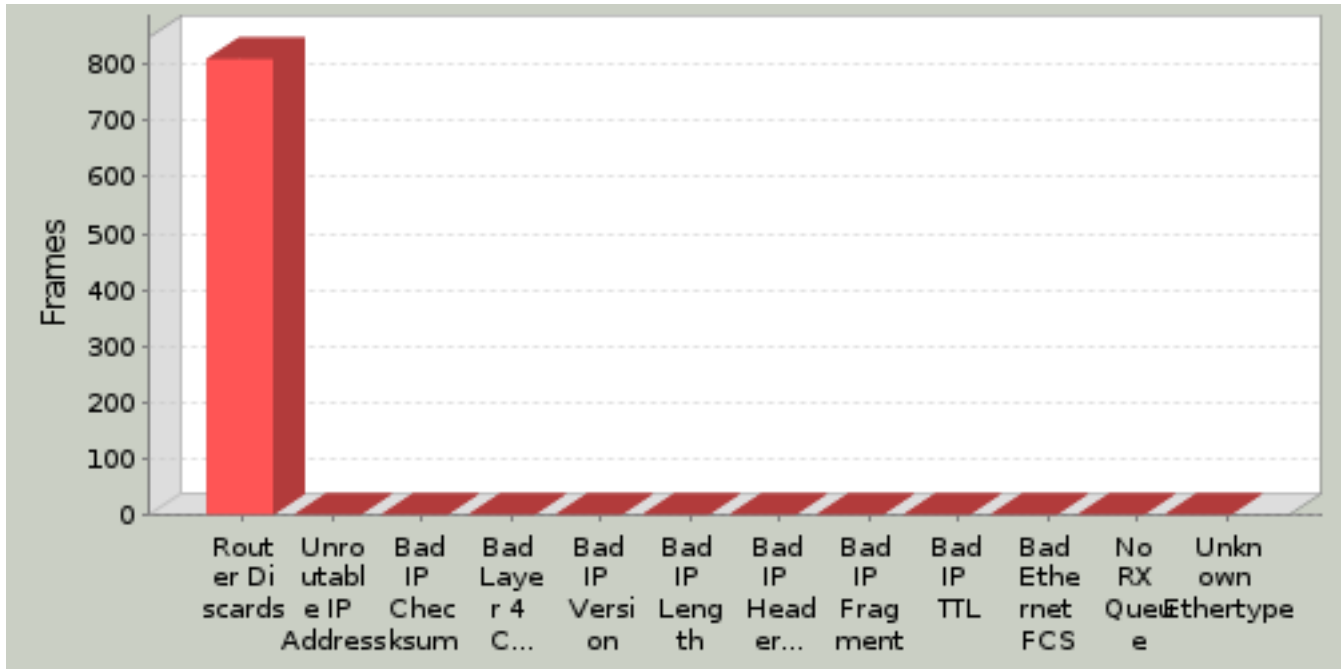

8.4. Router Summary

Measurement	Value (Frames)
Router Discards	847
Unroutable IP Address	0
Bad IP Checksum	0
Bad Layer 4 Checksum	0
Bad IP Version	0
Bad IP Length	0
Bad IP Header Length	0
Bad IP Fragment	0
Bad IP TTL	0
Bad Ethernet FCS	0
No RX Queue	0
Unknown Ethertype	0