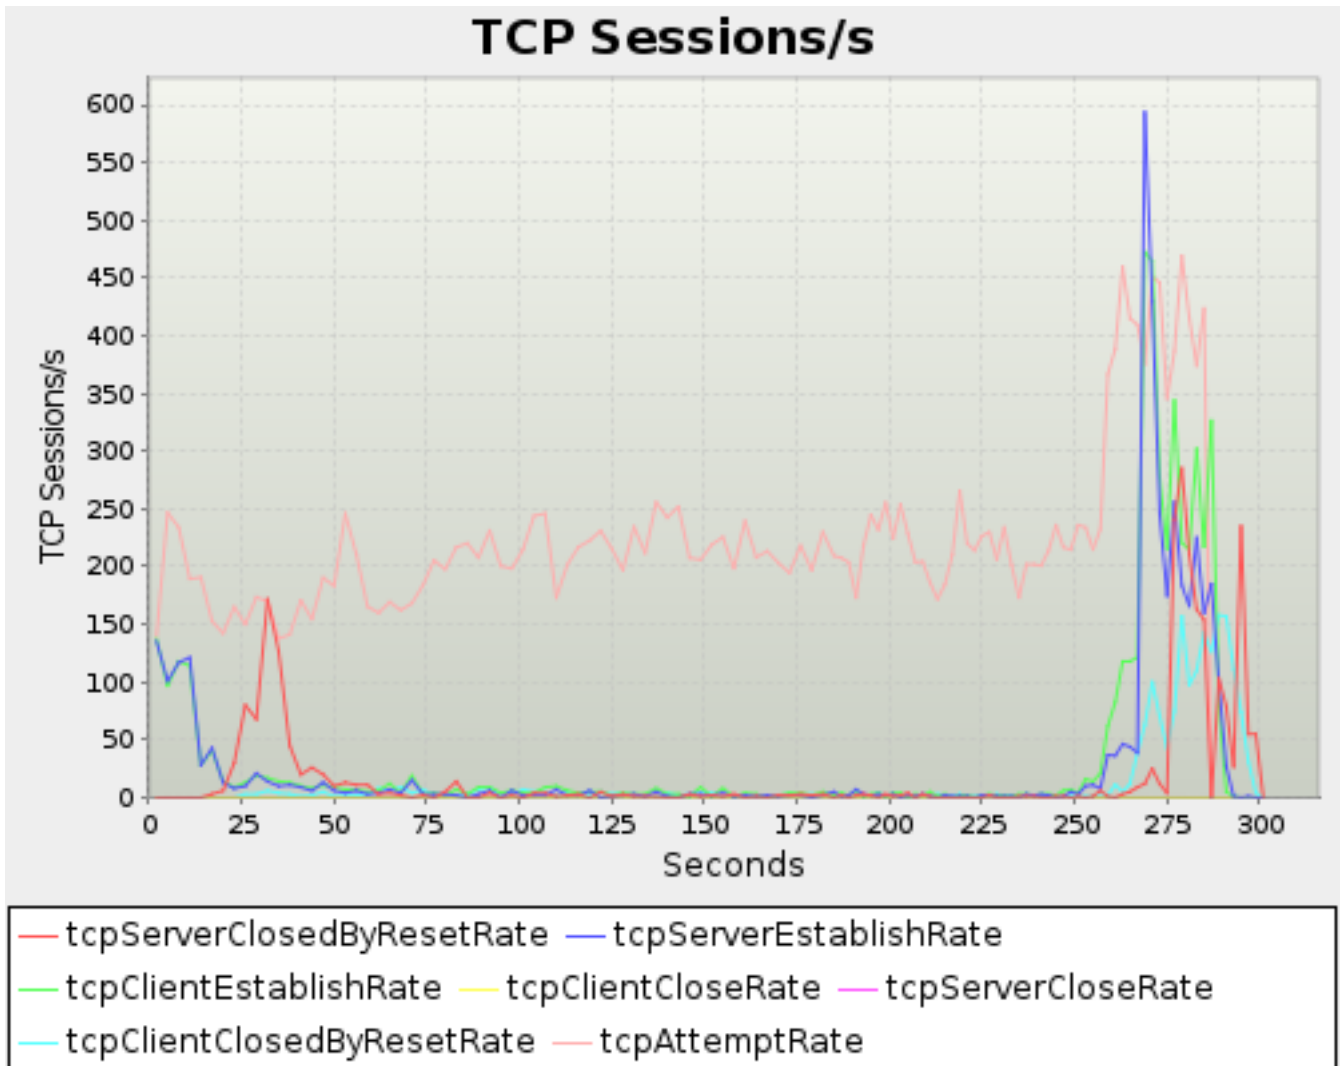

6.4.3. TCP Sessions/s

time	tcpAttemptRate	tcpClientCloseRate	tcpClientClosedByResetRate	tcpClientEstablishRate	tcpServerCloseRate	tcpServerClosedByResetRate	tcpServerEstablishRate
2.000	139.7	0	0	137.3	0	0	135.6
5.000	246.8	0	0	96.9	0	0	100.9
8.000	234	0	0	118	0	0	117
11.000	189.4	0	0	114.2	0	0	121.2
14.000	190.8	0	0	27.97	0	0	27.97
17.000	152.8	0	0	40.96	0	2.997	42.96
20.000	142.3	0	0	14.03	0	6.012	13.03
23.000	165.2	0	0	9.009	0	30.03	8.008
26.000	150	0	3	13	0	80	10
29.000	173.7	0	2.994	18.96	0	67.86	20.96
32.000	169.8	0	5.994	16.98	0	171.8	13.99
35.000	137.7	0	3.992	13.97	0	126.7	9.98
38.000	141.1	0	3.003	13.01	0	45.05	11.01
41.000	170.8	0	0.999	9.99	0	19.98	8.991
44.000	154.5	0	1.994	7.976	0	25.92	5.982
47.000	190.4	0	5.01	11.02	0	20.04	13.03
50.000	183.4	0	1.002	9.018	0	10.02	6.012
53.000	246	0	2	7	0	13	4
56.000	210.6	0	1.996	6.986	0	10.98	5.988
59.000	165.5	0	3.009	5.015	0	11.03	3.009
62.000	160	0	8	6	0	3	4
65.000	169.3	0	6.012	12.02	0	4.008	7.014
68.000	162.3	0	9.018	4.008	0	2.004	4.008