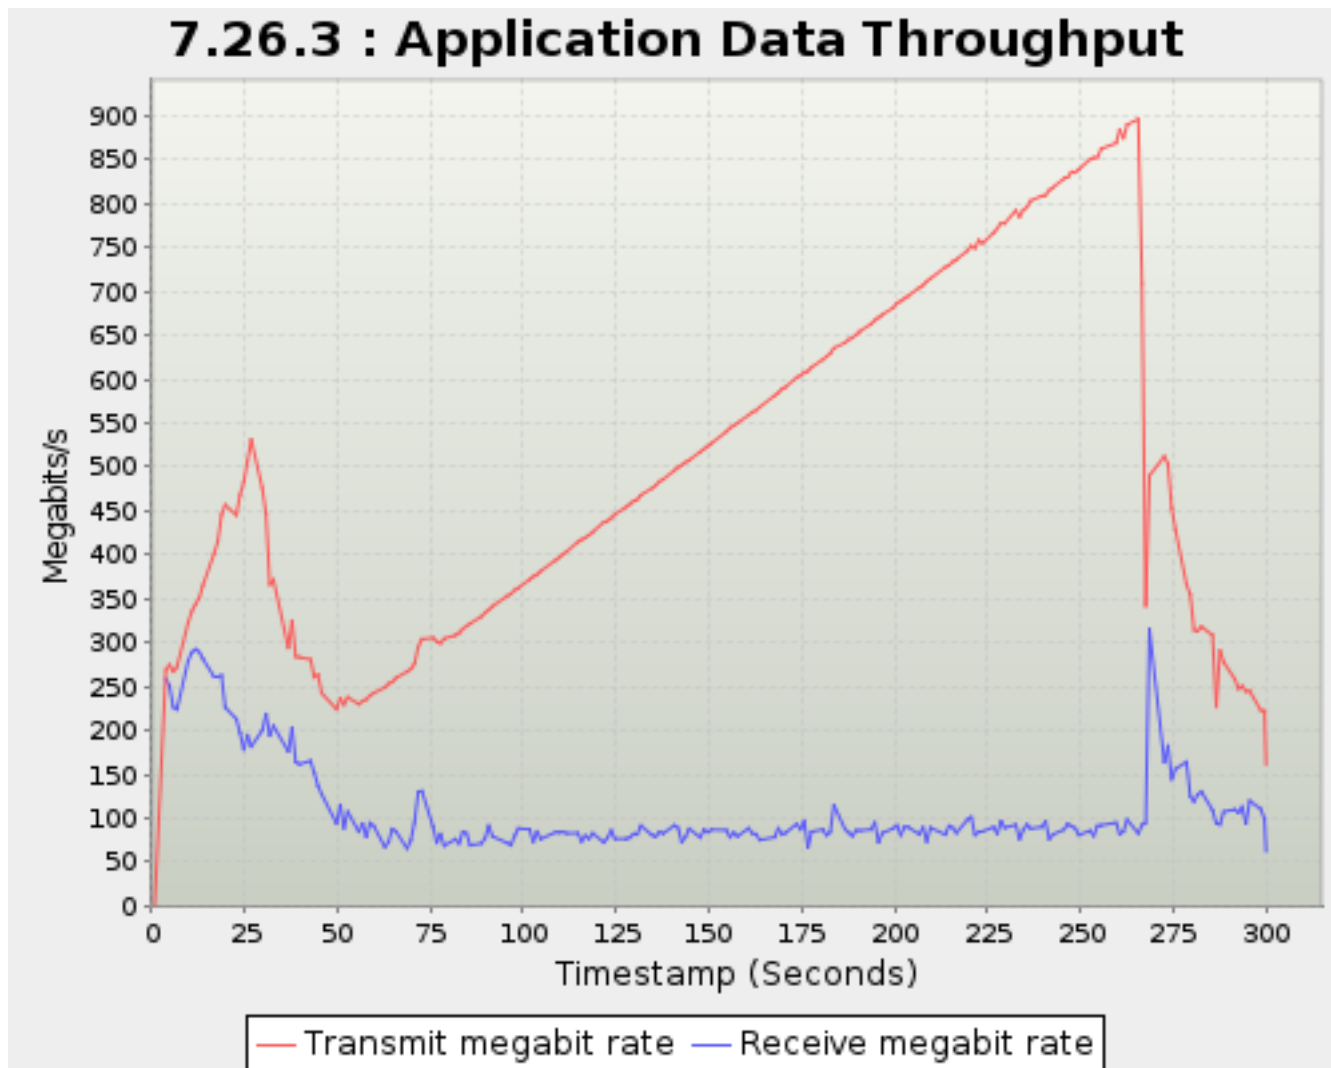

7.26.3. Application Data Throughput

Data Rate shown includes Ethernet overhead.

Rates can fluctuate slightly above the physical maximum due to round-off errors in calculations.

Physical speeds on fiber optic can legitimately exceed 10Gbps.

Timestamp	Transmit megabit rate	Receive megabit rate
<i>Seconds</i>	<i>Megabits/s</i>	
0.704	0.09943	0.00
3.703	268.9	259.3
4.704	274.8	250.6
5.704	267.4	226.7
6.704	272.3	224.1
9.704	322.6	279.3
10.702	335.8	~289
11.703	343.7	292.6
12.705	351.1	289.5
13.706	365.6	281.6
16.704	401.5	261.3
17.705	415.1	261.2
18.705	445.7	262.8
19.703	~457	226.5
22.703	445.3	213.1
23.705	468.7	197.3
24.704	~483	178.5
25.704	506.7	194.7
26.703	531.5	181.9