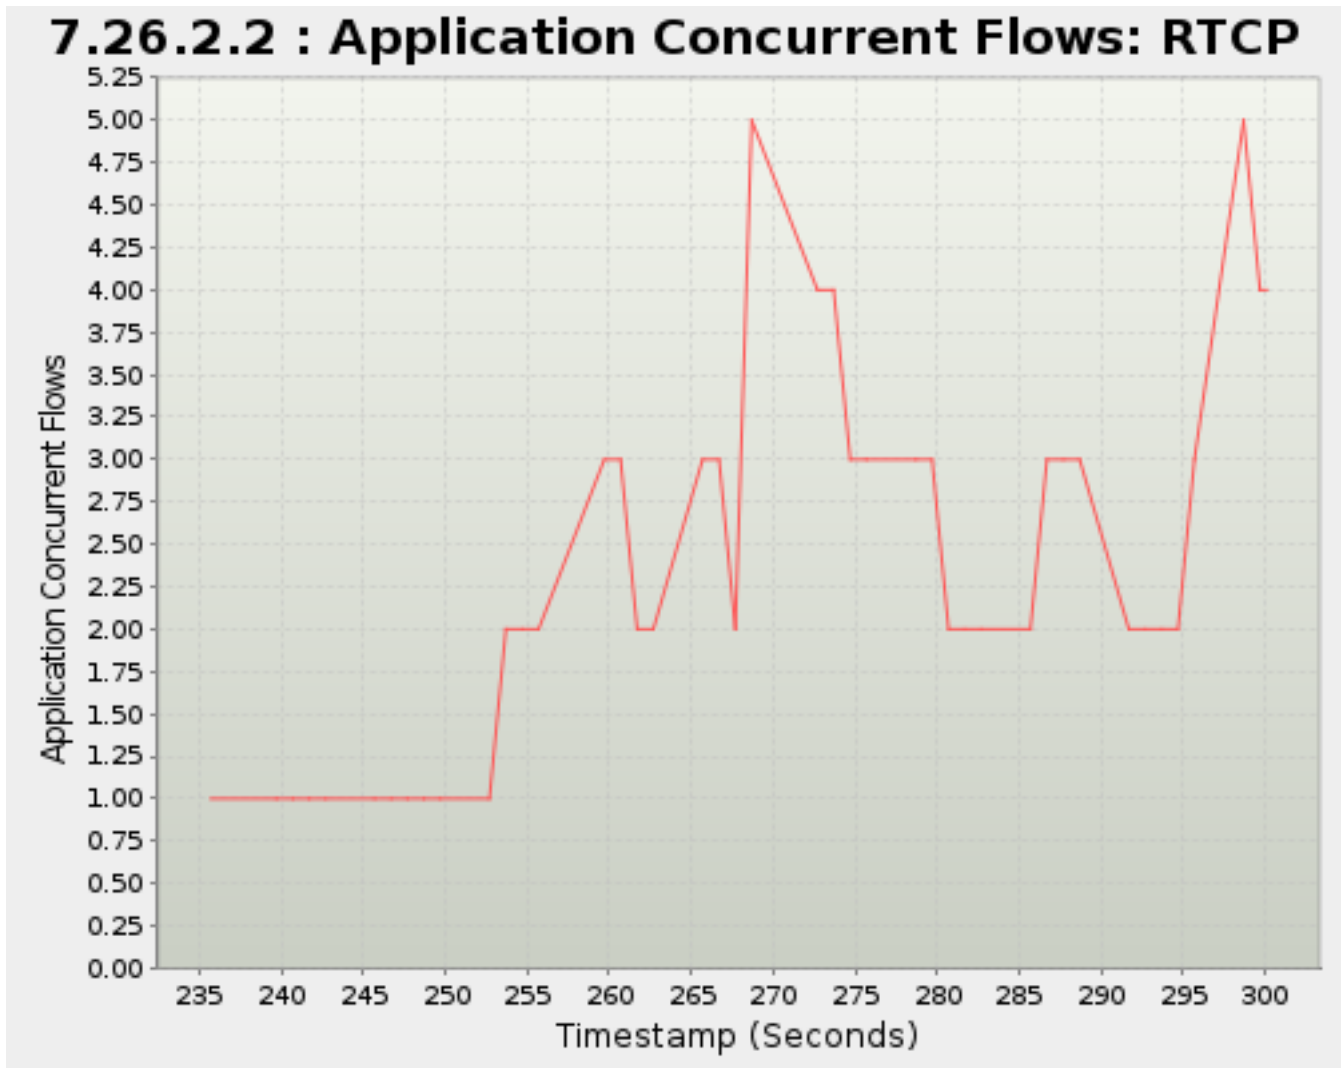

7.26.2.2. Application Concurrent Flows: RTCP

Timestamp	Application Concurrent Flows
<i>Seconds</i>	<i>Flows</i>
3.703	0
4.704	0
5.704	0
6.704	0
9.704	0
10.702	0
11.703	0
12.705	0
13.706	0
16.704	0
17.705	0
18.705	0
19.703	0
22.703	0
23.705	0
24.704	0
25.704	0
26.703	0
29.702	0
30.702	0
31.703	0
32.705	0
36.705	0
37.704	0