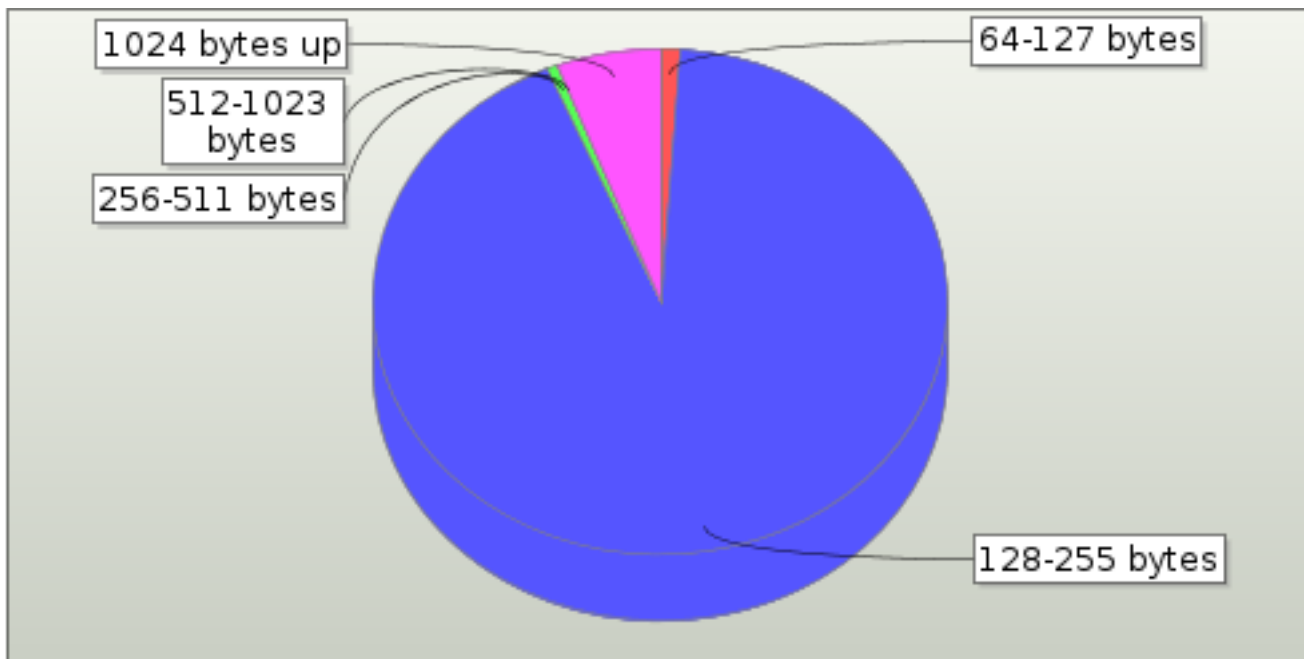

7.23. Received Frame Size

Received Frame Size statistics are currently aggregated "per interface", and not "per test component".

Measurement	Value (Frames)
64-127 bytes	142,738
128-255 bytes	12,118,135
256-511 bytes	70,400
512-1023 bytes	1,852
1024 bytes up	768,977