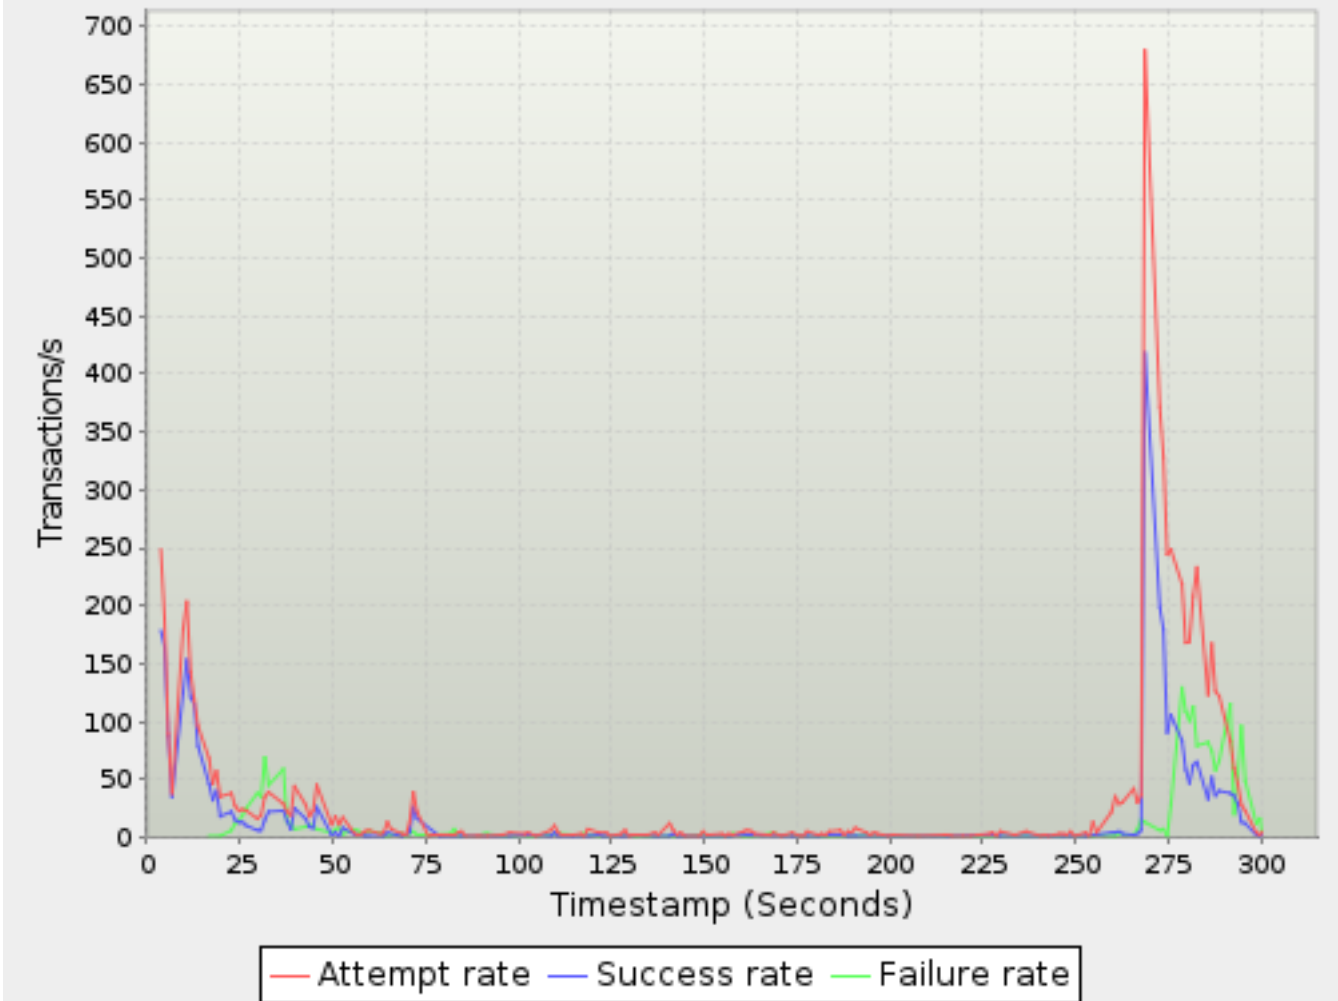

7.26.8.5. Application Transaction Rates: SMBv2

7.26.8.5 : Application Transaction Rates: SMBv2

Timestamp	Attempt rate	Success rate	Failure rate
<i>Seconds</i>	<i>Transactions/s</i>		
0.704	0.00	0.00	0.00
3.703	248.5	178.4	0.00
4.704	188.8	164.8	0.00
5.704	89	87	0.00
6.704	38	35	0.00
9.704	180	125	0.00
10.702	203.4	153.3	0.00
11.703	142.9	120.9	0.00
12.705	118.8	114.8	0.00
13.706	95.90	78.92	0.00
16.704	67.93	45.95	0.9990
17.705	45.95	31.97	0.00
18.705	57	40	0.00
19.703	35.07	18.04	1.002
22.703	38.04	22.02	6.006
23.705	26.95	14.97	11.98
24.704	23.02	13.01	14.01
25.704	24	13	19
26.703	23.02	10.01	25.03
29.702	16.03	6.012	38.08
30.702	19	6	35
31.703	34.97	14.99	68.93
32.705	38.92	21.96	44.91
36.705	28.91	22.93	58.82