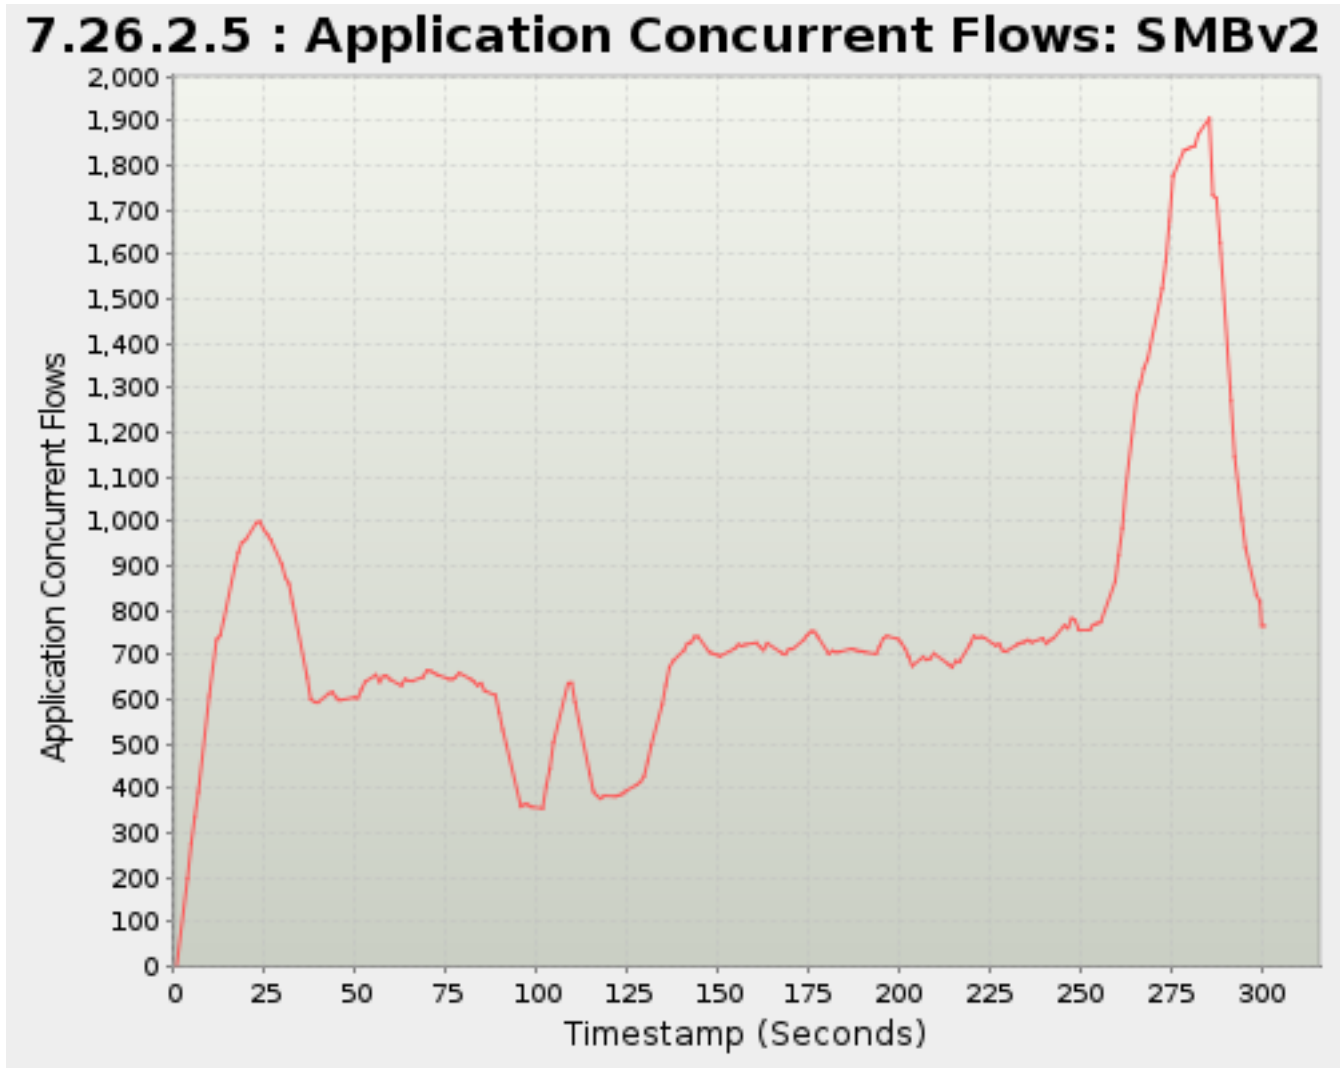

7.26.2.5. Application Concurrent Flows: SMBv2

Timestamp	Application Concurrent Flows
<i>Seconds</i>	<i>Flows</i>
0.704	1
3.703	197
4.704	275
5.704	335
6.704	392
9.704	608
10.702	671
11.703	734
12.705	743
13.706	779
16.704	896
17.705	930
18.705	953
19.703	958
22.703	997
23.705	999
24.704	982
25.704	971
26.703	958
29.702	904
30.702	874
31.703	860
32.705	817
36.705	650