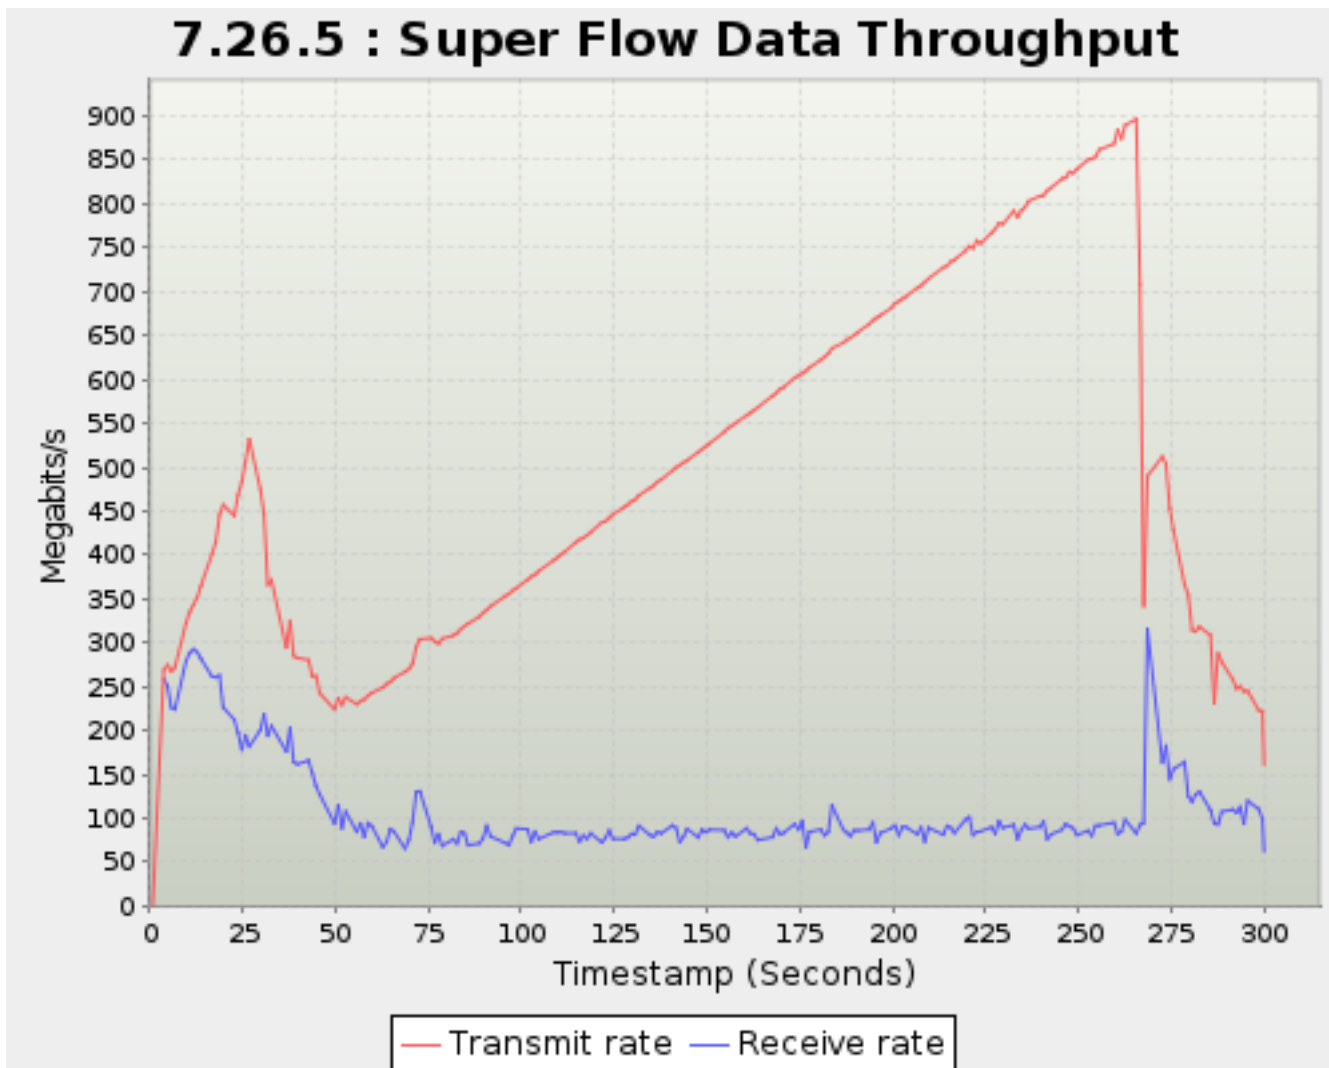

7.26.5. Super Flow Data Throughput

Data Rate shown includes Ethernet overhead.

Rates can fluctuate slightly above the physical maximum due to round-off errors in calculations.

Physical speeds on fiber optic can legitimately exceed 10Gbps.

Timestamp	Transmit rate	Receive rate
<i>Seconds</i>	<i>Megabits/s</i>	
0.704	0.09943	0.00
3.703	~269	259.2
4.704	274.8	250.8
5.704	267.7	226.5
6.704	272.2	224.3
9.704	322.9	279.7
10.702	335.4	288.5
11.703	343.4	292.8
12.705	351.7	289.3
13.706	364.9	281.8
16.704	401.5	261.7
17.705	414.7	260.9
18.705	445.7	262.8
19.703	457.3	226.5
22.703	444.8	212.4
23.705	468.7	197.4
24.704	483.4	178.5
25.704	506.3	194.7
26.703	532.1	181.9