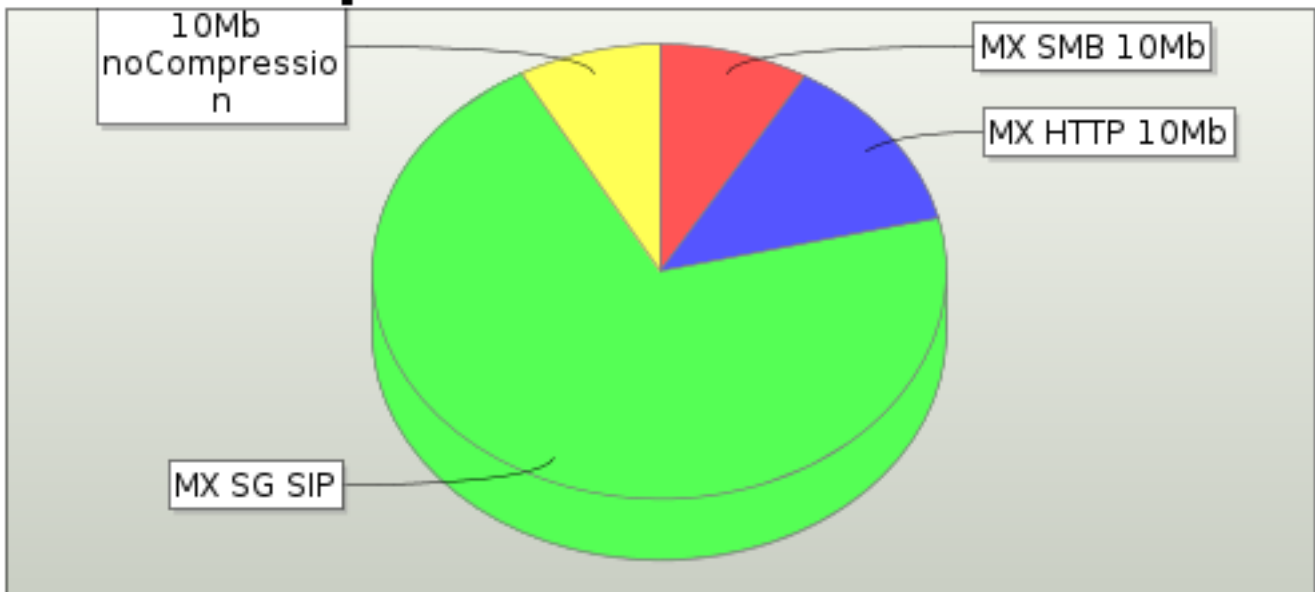

Super Flow Data Received

There may be slices in this graph that are too small to be displayed.

Super Flow	Data Transmitted (Bytes)	Data Transmitted (%)	Data Received (Bytes)	Data Received (%)	Delta Received (Tx - Rx) (Bytes)	% Received (%)
MX SMB 10Mb	534,558,483	3.107%	329,073,874	8.478%	205,484,609	61.560
MX HTTP 10Mb	938,908,611	5.456%	496,049,706	12.780%	442,858,905	52.833
MX SG SIP	15,175,914,426	88.193%	2,745,513,903	70.737%	12,430,400,523	18.091
MX HTTPS 10Mb noCompression	558,283,958	3.244%	310,680,062	8.004%	247,603,896	55.649