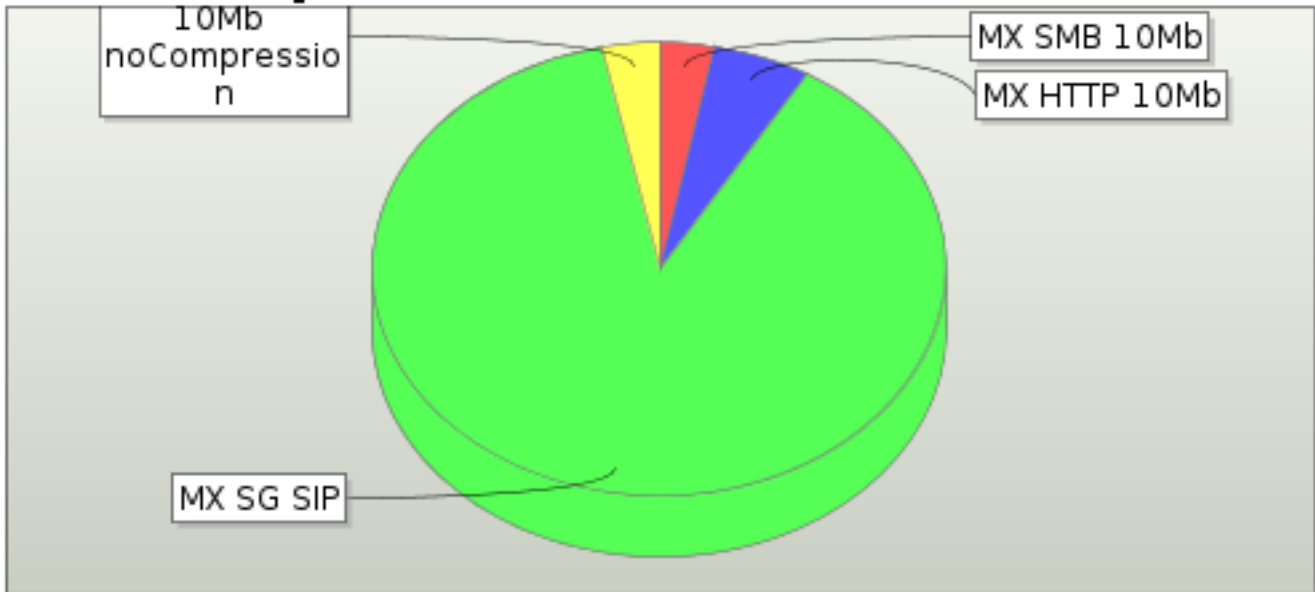

7.9. Super Flow Data

Super Flow Data Transmitted