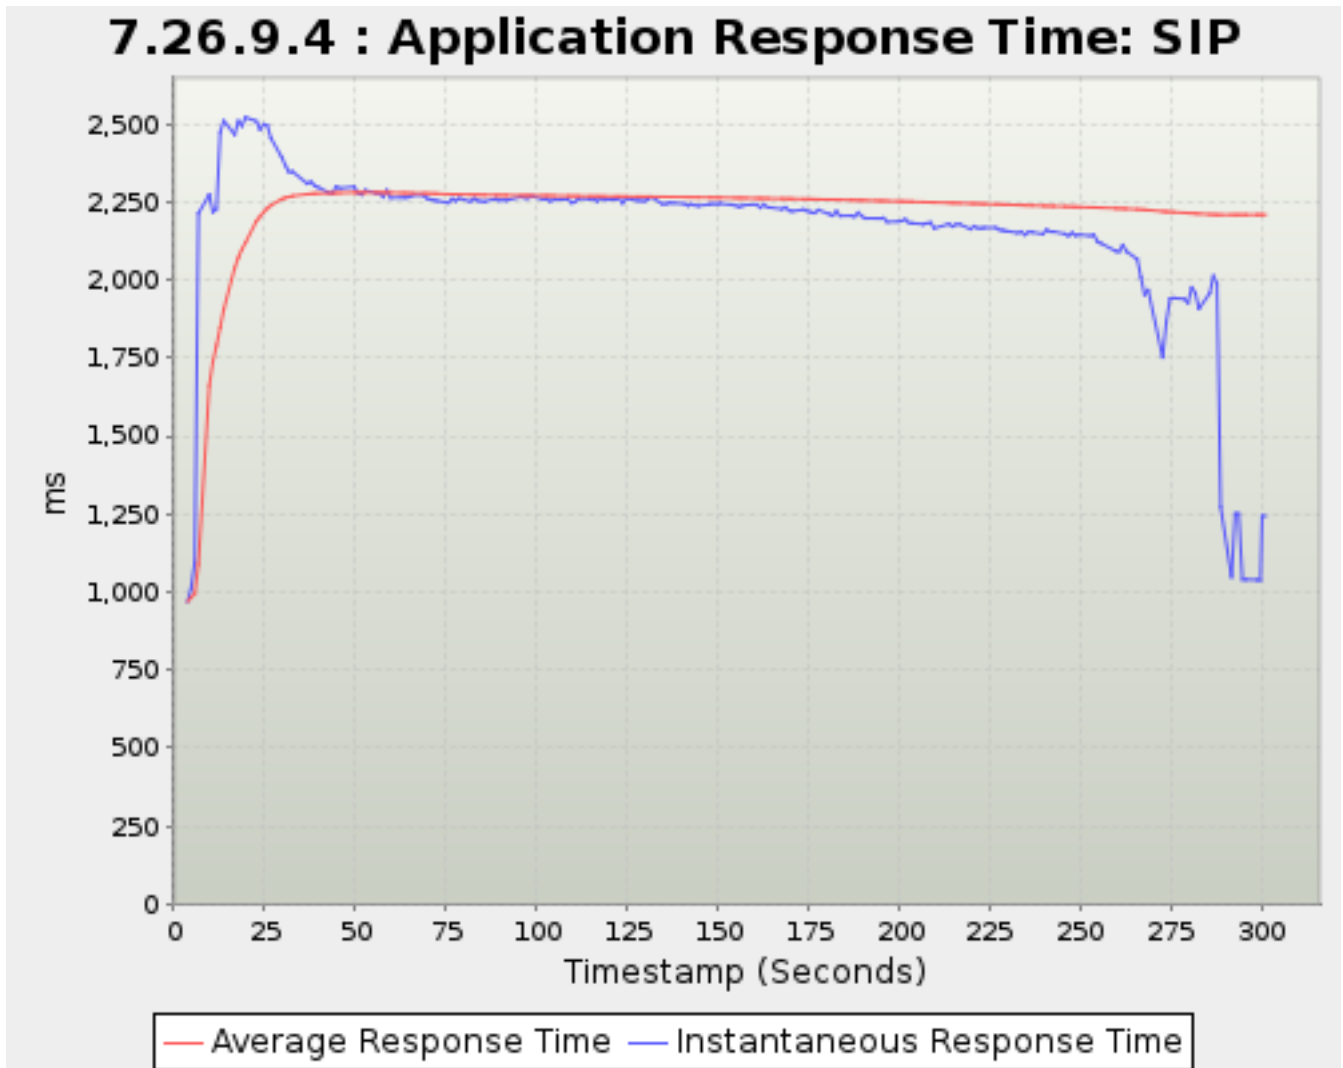

7.26.9.4. Application Response Time: SIP

Timestamp	Average Response Time	Instantaneous Response Time
<i>Seconds</i>		<i>Milliseconds</i>
0.704	0.0000	0.0000
3.703	969.3467	968.9842
4.704	982.8591	1,012.1881
5.704	995.0327	1,097.1703
6.704	1,088.6143	2,212.8138
9.704	1,661.5393	2,273.2385
10.702	1,738.4918	2,217.3513
11.703	1,790.4597	2,227.2795
12.705	1,847.0515	2,472.9390
13.706	1,905.7545	2,509.1307
16.704	2,037.7486	2,465.4101
17.705	2,071.3197	2,509.0693
18.705	2,097.8155	2,492.7286
19.703	2,119.3993	2,520.6592
22.703	2,188.3331	2,507.9385
23.705	2,203.0050	2,481.2689
24.704	2,216.3154	2,497.7796
25.704	2,228.3797	2,494.5928
26.703	2,238.5623	2,453.8532
29.702	2,258.8091	2,392.6245
30.702	2,262.6497	2,365.8693
31.703	2,265.6621	2,345.5728
32.705	2,268.4841	2,346.3930
36.705	2,274.3758	2,308.3092