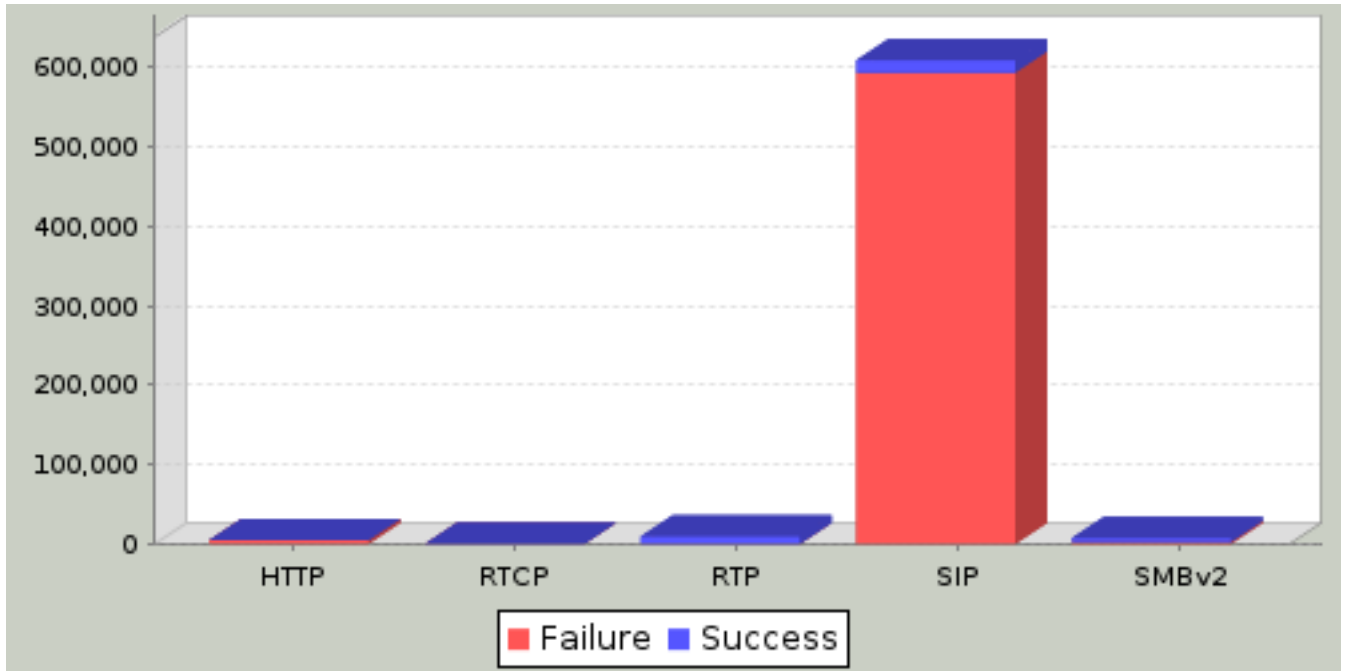

7.11. Application Transactions Summary

Protocol	Success (Transactions)	Failure (Transactions)
HTTP	0	5,097
RTCP	114	0
RTP	9,872	0
SIP	15,999	618,782
SMBv2	5,190	2,713