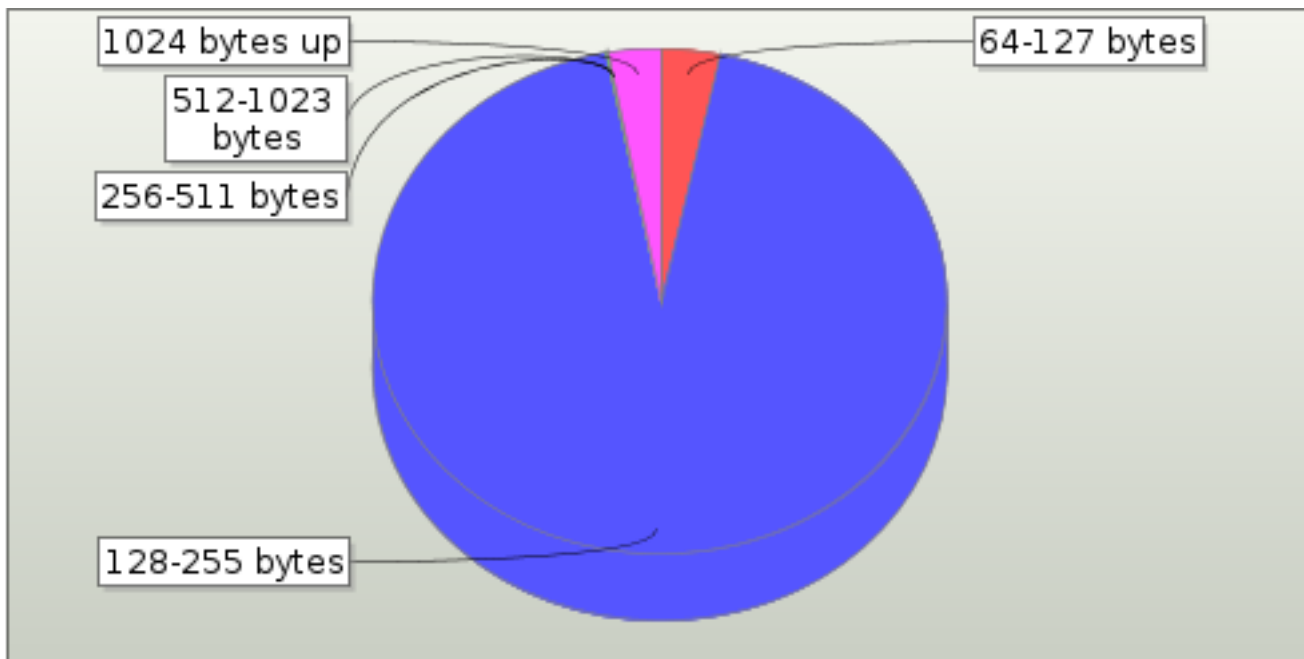

7.22. Transmitted Frame Size

Measurement	Value (Frames)
64-127 bytes	2,267,994
128-255 bytes	62,585,099
256-511 bytes	105,427
512-1023 bytes	2,959
1024 bytes up	1,931,727