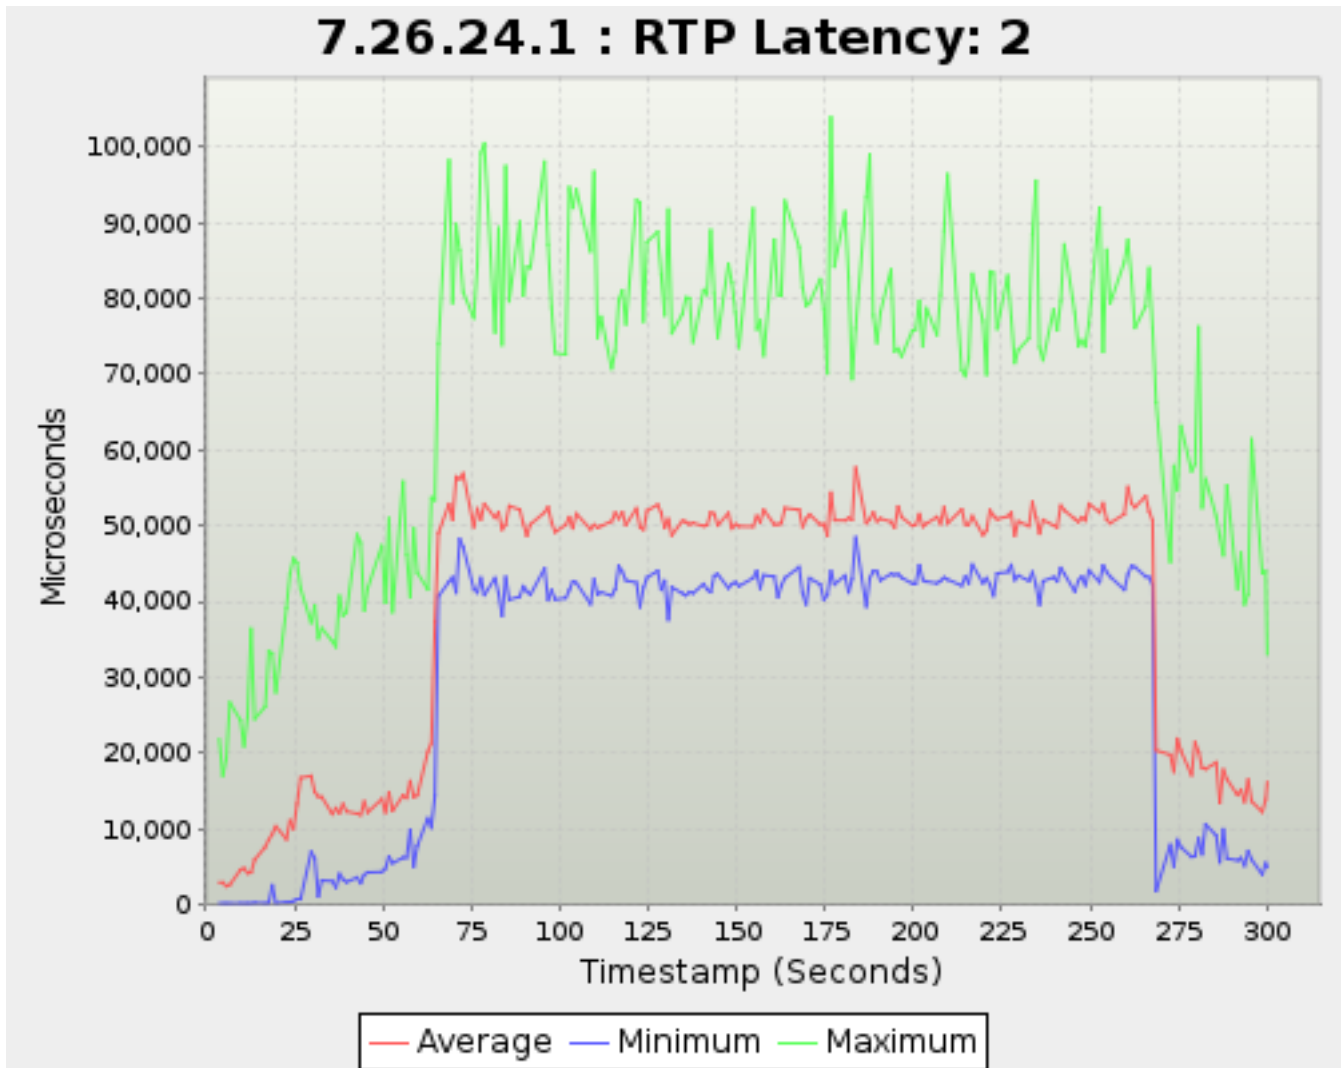

7.26.24.1. RTP Latency: 2

Timestamp	Average	Minimum	Maximum
<i>Seconds</i>		<i>Microseconds</i>	
3.703	2,869.500998003992	102.875	21,833.125
4.704	2,858.953696181966	99.75	17,001.5
5.704	2,389.0394891614856	89.0	19,208.875
6.704	2,575.5752750693264	98.5	26,641.625
9.704	4,540.404181184669	111.375	24,313.625
10.702	4,746.726707258312	97.25	20,902.25
11.703	4,107.646031272634	105.375	24,692.125
12.705	4,194.403008408332	99.75	36,390.125
13.706	5,864.97861363069	194.75	24,483.125
16.704	7,562.203871347611	124.5	26,106.5
17.705	8,511.331892203487	186.0	33,438.875
18.705	9,269.177651487194	2,499.75	33,156.25
19.703	10,281.276254711367	147.25	28,012.625
22.703	8,595.351436031331	278.25	39,137.25
23.705	11,046.337250688335	300.5	43,634.625
24.704	9,994.215518756811	395.875	45,695.375
25.704	13,255.07853712597	687.875	45,104.125
26.703	16,692.162961445207	673.5	41,711.25
29.702	16,953.809846213368	6,907.625	37,196.0
30.702	14,829.943331343962	6,069.625	39,468.375
31.703	14,223.366447460472	1,049.25	35,115.375
32.705	14,162.28707641466	3,138.25	36,465.375
35.702	11,906.55408480795	3,036.625	34,742.375
36.705	12,709.975912975913	2,211.625	33,990.625