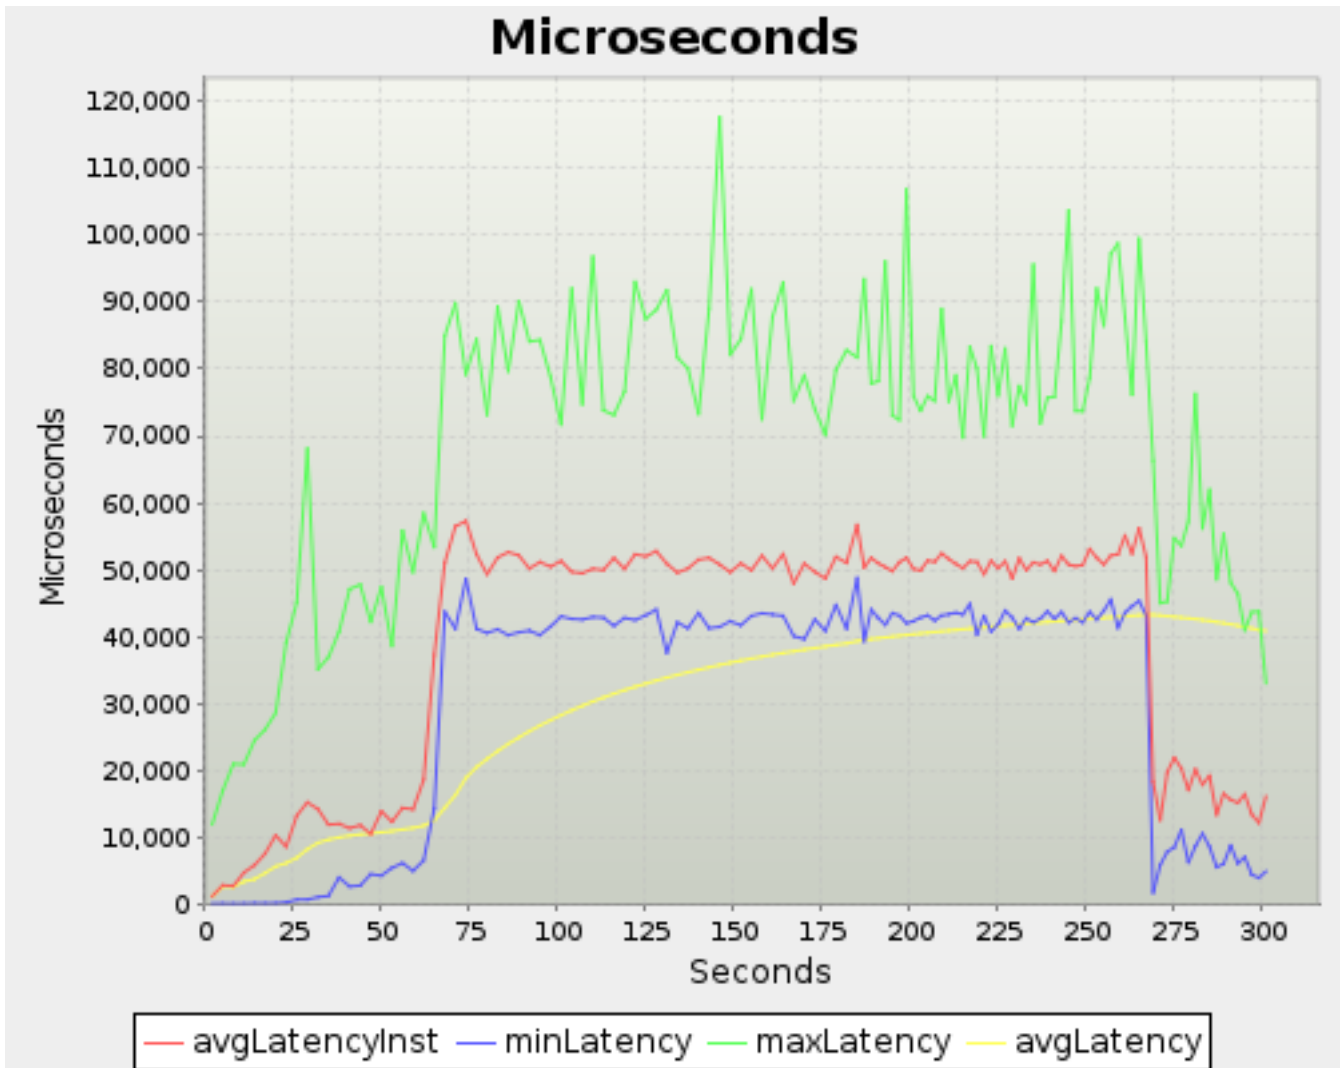

6.2.3.1. Microseconds

time	avgLatency	avgLatencyInst	maxLatency	minLatency
2.000	1,181.497842968076	1,181.497842968076	11,936.125	99.25
5.000	2,643.7247623058	2,836.3934466466208	17,001.5	96.37499999999999
8.000	2,600.3650213354863	2,713.178034966757	20,967.125	81.62499999999999
11.000	3,385.0446041857413	4,726.0092272203	20,902.25	91.12499999999999
14.000	3,752.4267261839955	5,838.765906743983	24,483.125	138.25
17.000	4,661.620344230651	7,551.35149805378	26,106.5	124.5
20.000	5,633.644513141484	10,287.24911763565	28,580.625	147.25
23.000	6,156.160407863348	8,598.354224132403	39,137.25	278.25
26.000	6,949.888334733764	13,246.902684441864	45,104.124999999999	687.875
29.000	8,224.200890805292	15,220.873827495805	68,088.625000000003	697.875
32.000	9,171.42662767572	14,220.96445853495	35,115.375	1,049.25
35.000	9,657.95996132731	11,894.445044571377	36,938.124999999999	1,254.625
38.000	9,982.772397887415	12,022.80985328255	40,723.375	4,002.75
41.000	10,242.81774050152	11,372.36933140449	47,100.124999999999	2,644.875000000001
44.000	10,431.084047726807	11,804.856820215622	47,762.624999999999	2,784.625
47.000	10,581.61801671512	10,506.4116371664	42,209	4,494.5
50.000	10,754.01612180405	13,896.18988693162	47,386.5	4,270.25
53.000	10,930.641579287016	12,324.812056198563	38,616.75	5,423.75
56.000	11,164.835342085662	14,391.318505423098	55,829.124999999999	6,145.5
59.000	11,402.820141919436	14,179.992781204885	49,654.25	4,977
62.000	11,736.328057678043	18,610.96586371248	58,448.875	6,554.5
65.000	12,530.931105894459	37,238.9451067369	53,396.5	14,335
68.000	14,417.114522242118	51,077.11297400993	84,937.75	43,697.75
71.000	16,313.414323518307	56,479.49966193374	89,833	41,178.124999999999
74.000	18,873.578131451068	57,268.099923576614	79,186.875000000003	48,614.875