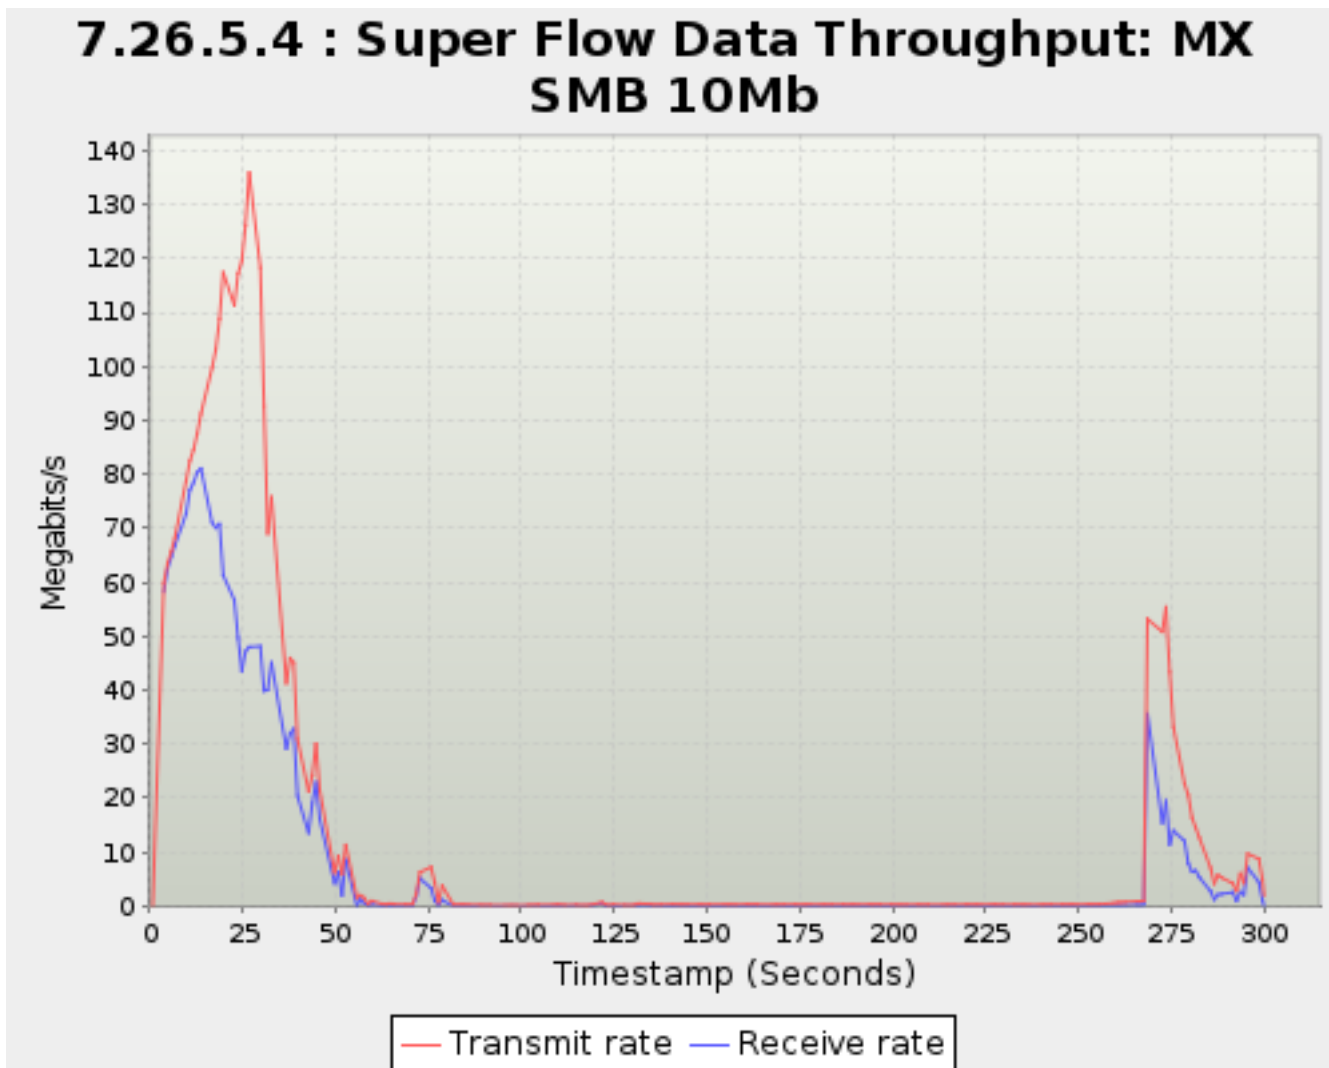

7.26.5.4. Super Flow Data Throughput: MX SMB 10Mb

Data Rate shown includes Ethernet overhead.

Rates can fluctuate slightly above the physical maximum due to round-off errors in calculations.

Physical speeds on fiber optic can legitimately exceed 10Gbps.

Timestamp	Transmit rate	Receive rate
<i>Seconds</i>	<i>Megabits/s</i>	
0.704	0.001023	0.00
3.703	59.91	58.24
4.704	63.47	62.54
5.704	65.71	64.70
6.704	68.35	66.86
9.704	78.79	72.69
10.702	82.46	77.08
11.703	84.51	78.44
12.705	87.58	80.35
13.706	91.22	81.08
16.704	99.74	71.04
17.705	103.1	70.10
18.705	108.8	70.81
19.703	117.4	61.30
22.703	111.3	56.71
23.705	117.2	49.69
24.704	119.5	43.60
25.704	126.1	47.18
26.703	135.9	48.03