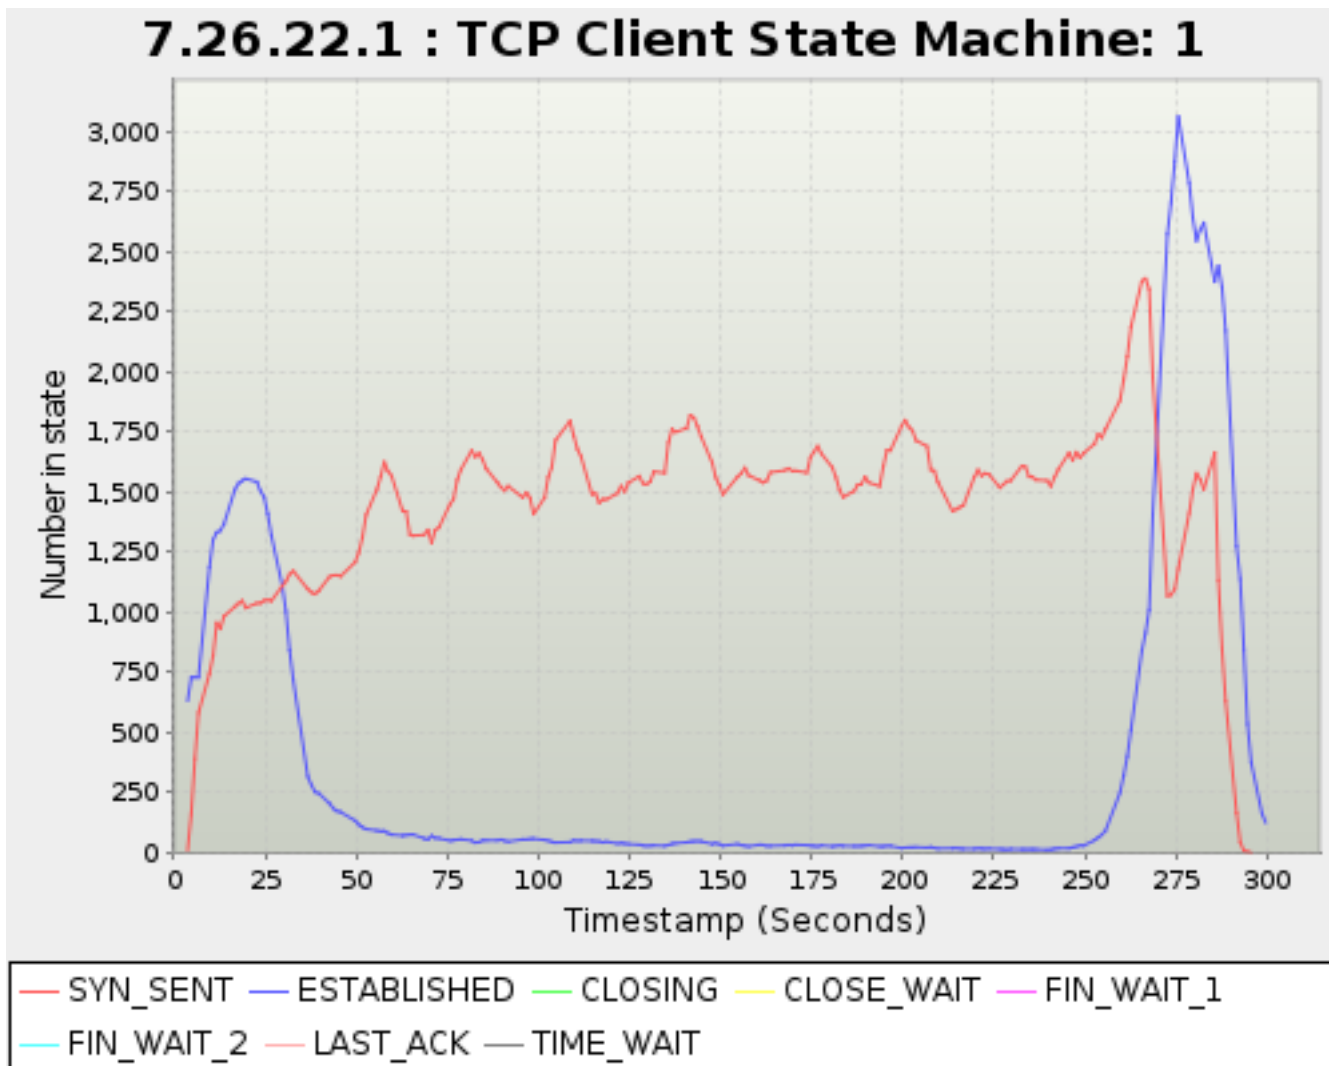

7.26.22.1. TCP Client State Machine: 1

Timestamp	SYN_SENT	ESTABLISHED	CLOSING	CLOSE_WAIT	FIN_WAIT_1	FIN_WAIT_2	LAST_ACK	TIME_WAIT
<i>Seconds</i>	<i>TCP Sessions</i>							
3.703	12	633	0	0	0	0	0	0
4.704	162	730	0	0	0	0	0	0
5.704	391	730	0	0	0	0	0	0
6.704	583	730	0	0	0	0	0	0
9.704	745	1,188	0	0	0	0	0	0
10.702	820	1,302	0	0	0	0	0	0
11.703	957	1,333	0	0	0	0	0	0
12.705	932	1,340	0	0	0	0	0	0
13.706	984	1,368	0	0	0	0	0	0
16.704	1,024	1,512	0	0	0	0	0	0
17.705	1,038	1,537	0	0	0	0	0	0
18.705	1,048	1,548	0	0	0	0	0	0
19.703	1,019	1,556	0	0	0	0	0	0
22.703	1,038	1,543	0	0	0	0	0	0
23.705	1,039	1,505	0	0	0	0	0	0
24.704	1,049	1,480	0	0	0	0	0	0
25.704	1,052	1,410	0	0	0	0	0	0
26.703	1,048	1,320	0	0	0	0	0	0
29.702	1,110	1,111	0	0	0	0	0	0
30.702	1,129	1,004	0	0	0	0	0	0
31.703	1,159	843	0	0	0	0	0	0
32.705	1,172	720	0	0	0	0	0	0