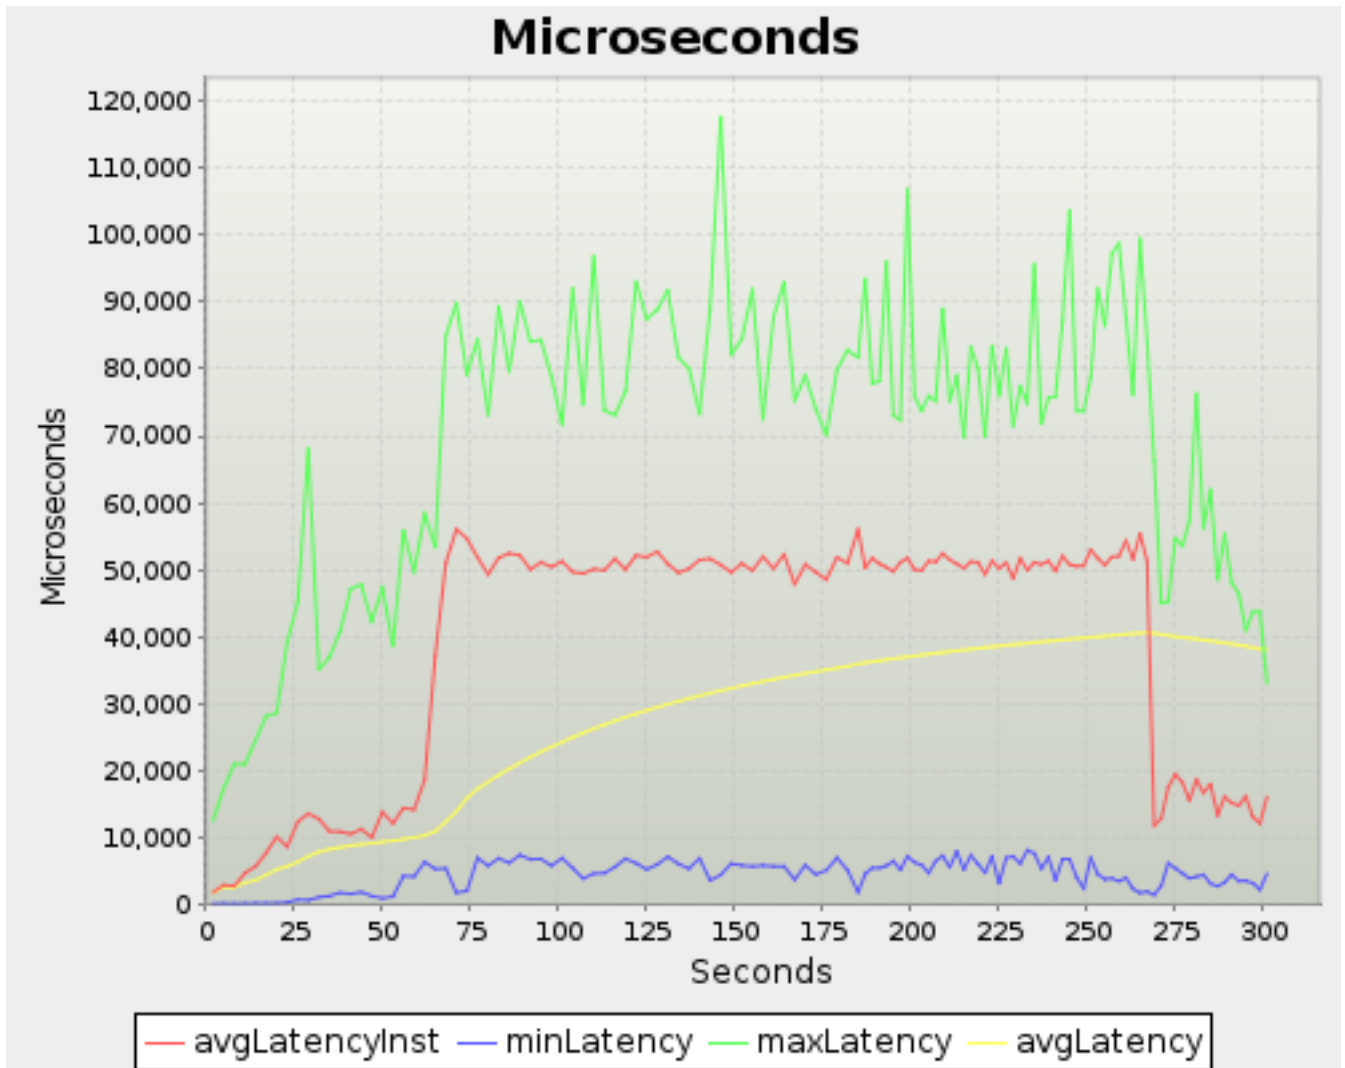

6.2.1.1. Microseconds

time	avgLatency	avgLatencyInst	maxLatency	minLatency
2.000	1,813.3065504807691	1,813.3064903846152	12,548	99.25
5.000	2,547.8238395415474	2,865.7600126060347	17,348.125	96.37499999999999
8.000	2,537.4367030867875	2,722.8573400374644	20,967.125	81.62499999999999
11.000	3,223.6309952348033	4,657.261295418641	20,902.25	91.12499999999999
14.000	3,568.777563083156	5,649.6040964829535	24,483.125	138.25
17.000	4,360.469772015757	7,653.205243577007	28,096	121.37499999999999
20.000	5,180.465832145032	10,063.512214256138	28,580.625	147.25
23.000	5,672.731441901737	8,602.732812435403	39,137.25	278.25
26.000	6,307.032635654415	12,339.55770985402	45,104.124999999999	687.875
29.000	7,166.4553217956345	13,531.164225134924	68,088.625000000003	600
32.000	7,837.806128143644	12,750.560222420812	35,115.375	1,049.25
35.000	8,221.026837283918	10,896.52498228207	36,938.124999999999	1,230
38.000	8,497.175517000256	10,854.298856944926	40,723.375	1,714.125
41.000	8,738.55932509296	10,497.919605005533	47,100.124999999999	1,530.875
44.000	8,940.23928425497	11,215.740578766166	47,762.624999999999	1,809.875
47.000	9,117.033732513088	10,016.63495084047	42,209	1,229.125
50.000	9,310.974129644033	13,767.799802715015	47,386.5	893.25
53.000	9,504.20971502757	12,114.870135293133	38,616.75	1,145.625
56.000	9,735.397265108442	14,363.511475799738	55,829.124999999999	4,227.25
59.000	9,970.677824120277	14,138.49428304875	49,654.25	4,139.25
62.000	10,268.676468383901	18,588.921419941908	58,448.875	6,309.5
65.000	10,904.256586559066	37,105.43493757042	53,396.5	5,272.5
68.000	12,358.039685710093	50,993.00194062729	84,937.75	5,356.375
71.000	13,852.08193158099	56,036.944442042455	89,833	1,725.625
74.000	15,897.853083418364	54,659.35860058309	79,186.875000000003	1,990.375