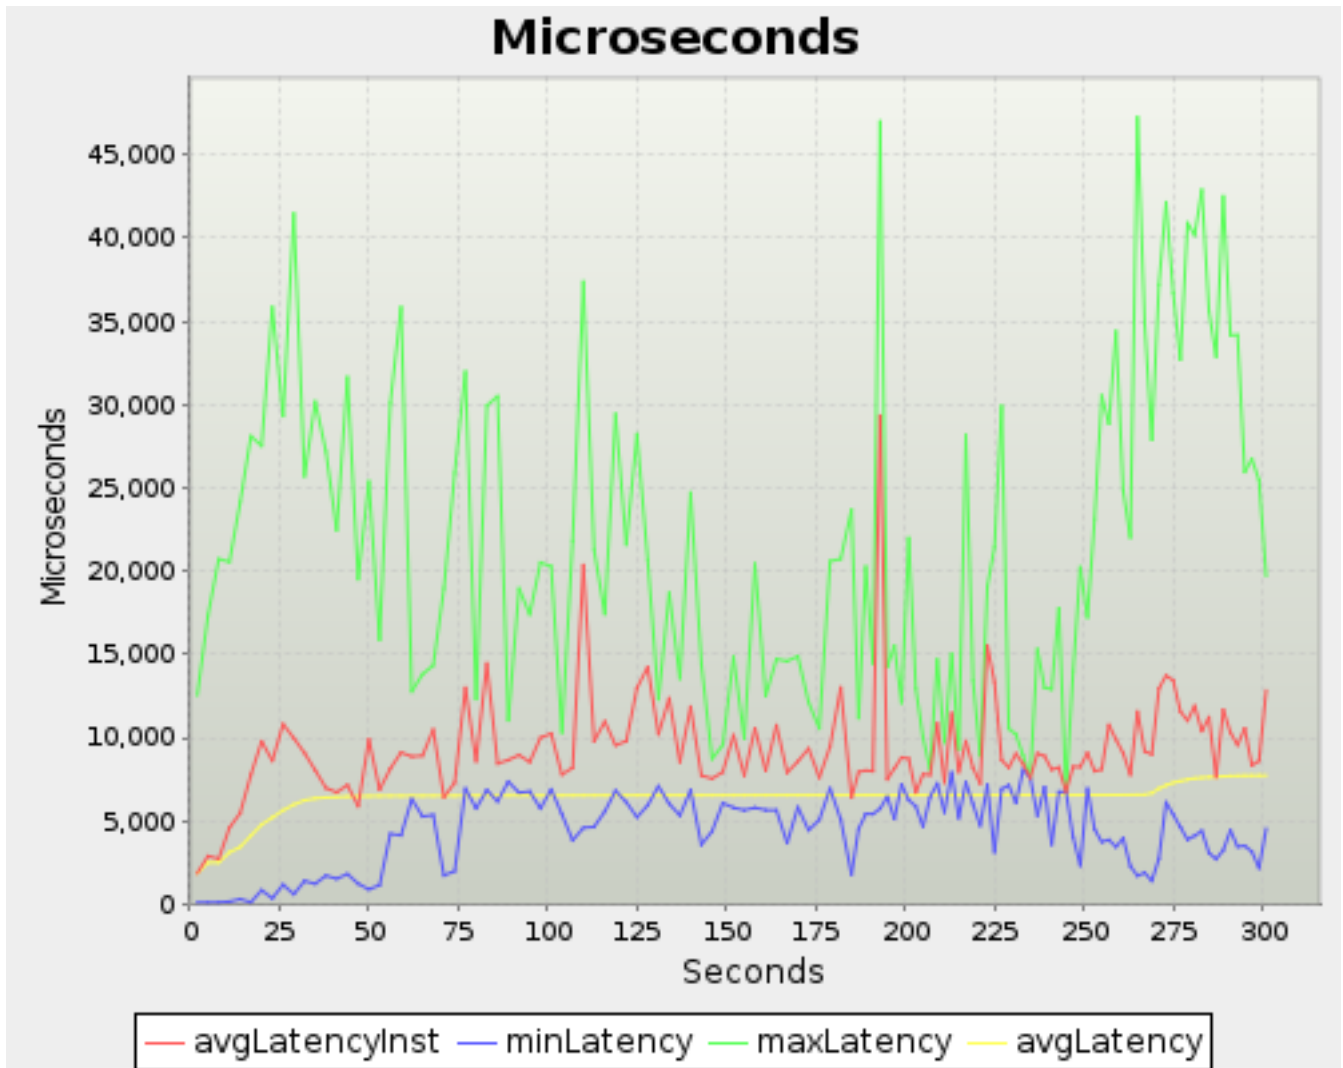

6.2.2.1. Microseconds

time	avgLatency	avgLatencyInst	maxLatency	minLatency
2.000	1,860.6075188941284	1,860.6074542988174	12,548	104.87499999999999
5.000	2,491.648301289125	2,887.7337006427915	17,348.125	100.37499999999999
8.000	2,500.259135103462	2,729.3202893784946	20,722.5	108.12499999999999
11.000	3,112.4265288775555	4,593.9578212714305	20,550.875	156.625
14.000	3,430.7410229720263	5,471.685008778812	24,135.625	302.5
17.000	4,114.4556951065615	7,775.429550908466	28,096	121.37499999999999
20.000	4,782.737037466392	9,776.602407241617	27,516	841
23.000	5,204.272743954126	8,610.669767441857	35,837.375	355.75
26.000	5,634.548260121121	10,808.180001226163	29,306.375	1,175.375
29.000	5,979.518906336948	9,971.292833854548	41,461	600
32.000	6,237.612277066064	9,078.073487532123	25,696.125	1,393.875
35.000	6,356.395159787468	8,035.941083784339	30,170.625	1,230
38.000	6,404.154105295927	6,976.073004712394	27,171.25	1,714.125
41.000	6,435.872130683374	6,719.2795796339915	22,459.125	1,530.875
44.000	6,461.301471302541	7,150.226143214231	31,632.5	1,809.875
47.000	6,473.347120867133	5,889.001993355481	19,517.375	1,229.125
50.000	6,489.545846435812	9,888.40322580645	25,376.5	893.25
53.000	6,497.229000437666	6,874.736585365856	15,874.5	1,145.625
56.000	6,499.916486540329	8,139.197860962567	30,075.5	4,227.25
59.000	6,502.832334815566	9,106.583554376657	35,833.624999999999	4,139.25
62.000	6,504.103960371431	8,865.568181818182	12,775.5	6,309.5
65.000	6,506.220990515652	8,915.90243902439	13,805.75	5,272.5
68.000	6,507.797793916822	10,477.73417721519	14,338.75	5,356.375
71.000	6,507.93744122048	6,426.39608801956	18,965.875	1,725.625
74.000	6,509.311215047447	7,298.419701699621	25,886.375	1,990.375