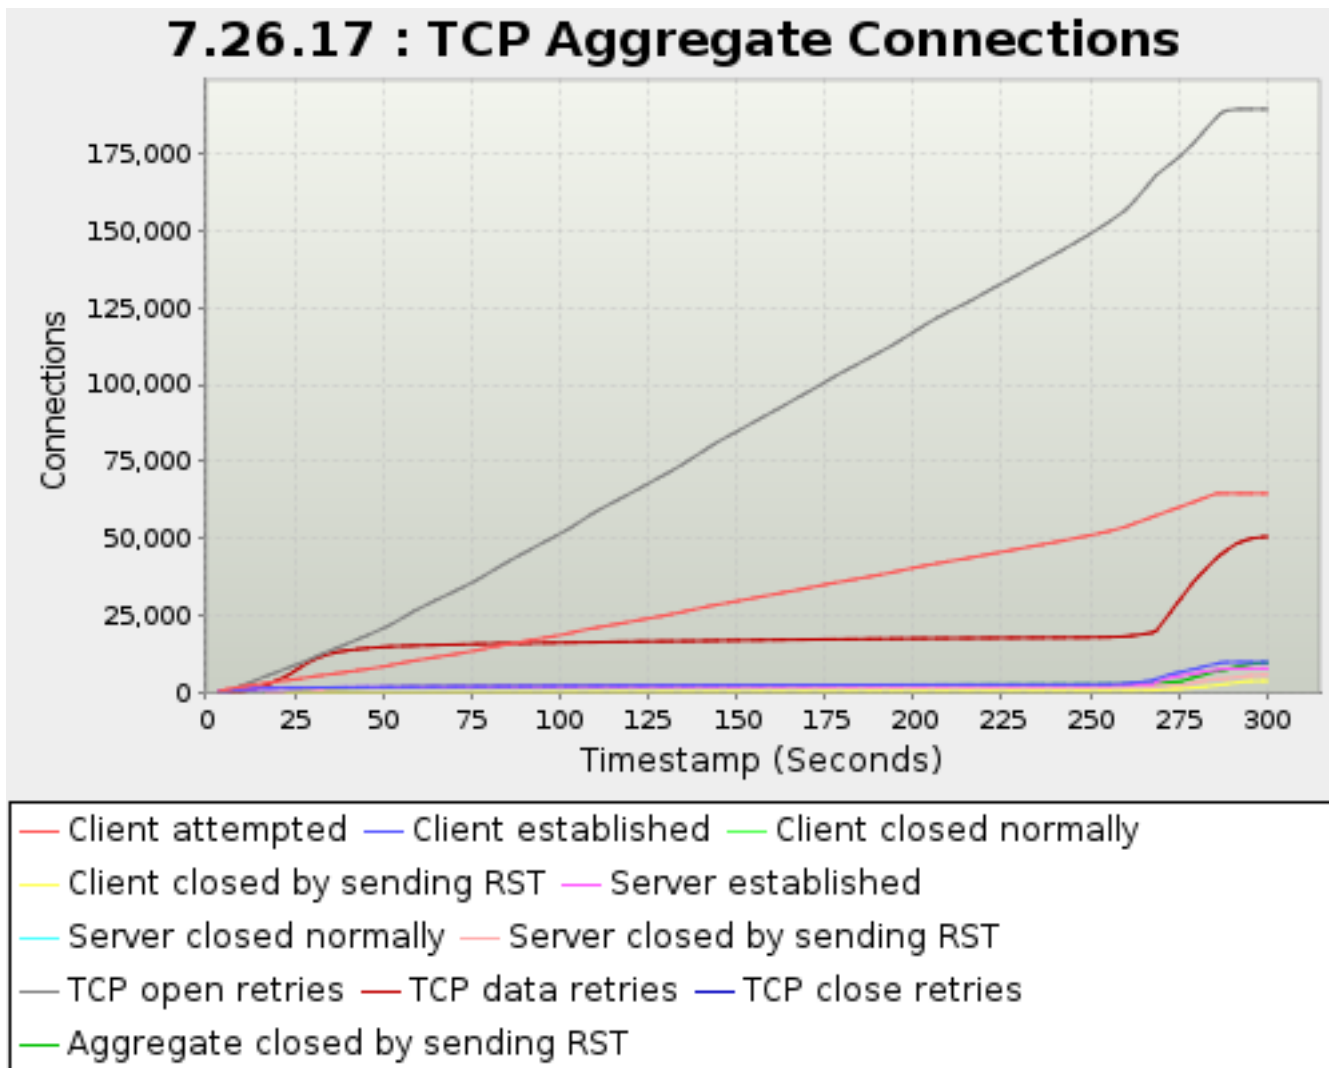

7.26.17. TCP Aggregate Connections

Timestamp	Client attempted	Client established	Client closed normally	Client closed by sending RST	Server established	Server closed normally	Server closed by sending RST	TCP open retries	TCP data retries	TCP close retries	Aggregate closed by sending RST
<i>Seconds</i>	<i>TCP Sessions</i>										
3.703	645	633	0	0	629	0	0	45	100	0	0
4.704	892	730	0	0	730	0	0	108	187	0	0
5.704	1,121	730	0	0	730	0	0	391	237	0	0
6.704	1,313	730	0	0	730	0	0	828	291	0	0
9.704	1,933	1,188	0	0	1,179	0	0	2,258	511	0	0
10.702	2,122	1,302	0	0	1,300	0	0	2,669	674	0	0
11.703	2,323	1,333	0	0	1,331	0	0	3,030	856	0	0
12.705	2,496	1,340	0	0	1,340	0	0	3,477	1,054	0	0
13.706	2,687	1,368	0	0	1,368	0	0	3,948	1,267	0	0
16.704	3,174	1,517	0	0	1,513	0	5	5,377	2,408	0	5
17.705	3,314	1,543	0	0	1,538	0	6	5,770	2,865	0	6
18.705	3,485	1,558	0	0	1,554	0	10	6,178	3,361	0	10
19.703	3,627	1,572	0	0	1,567	0	16	6,598	3,922	0	16
22.703	4,106	1,621	0	1	1,615	0	77	7,929	5,495	0	78
23.705	4,234	1,633	0	5	1,625	0	123	8,382	6,121	0	128
24.704	4,369	1,645	0	9	1,639	0	156	8,822	6,832	0	165
25.704	4,519	1,658	0	12	1,649	0	236	9,235	7,612	0	248
26.703	4,668	1,665	0	14	1,656	0	331	9,663	8,360	0	345
29.702	5,197	1,709	0	22	1,696	0	576	11,095	10,376	0	598
30.702	5,374	1,725	0	27	1,706	0	694	11,581	10,953	0	721