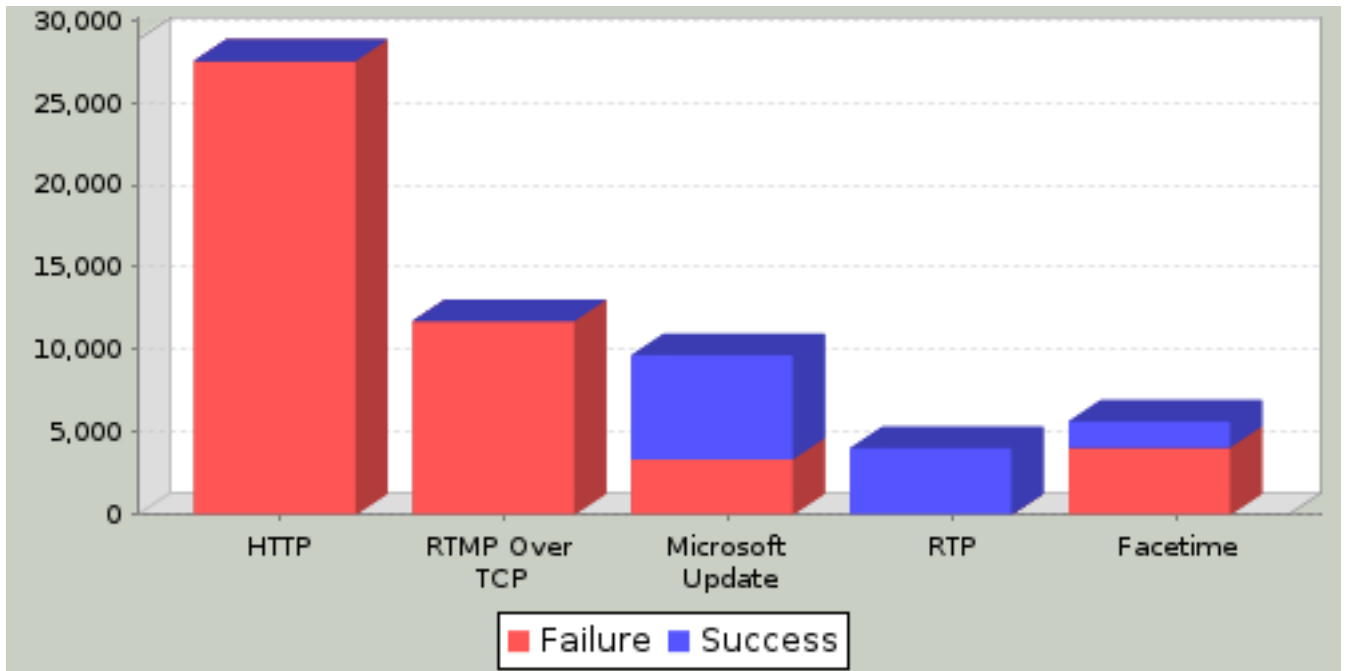

7.11. Application Transactions Summary

Protocol	Success (Transactions)	Failure (Transactions)
HTTP	8	28,742
RTMP Over TCP	0	12,278
Microsoft Update	6,593	3,524
RTP	4,226	0
Facetime	1,644	4,282