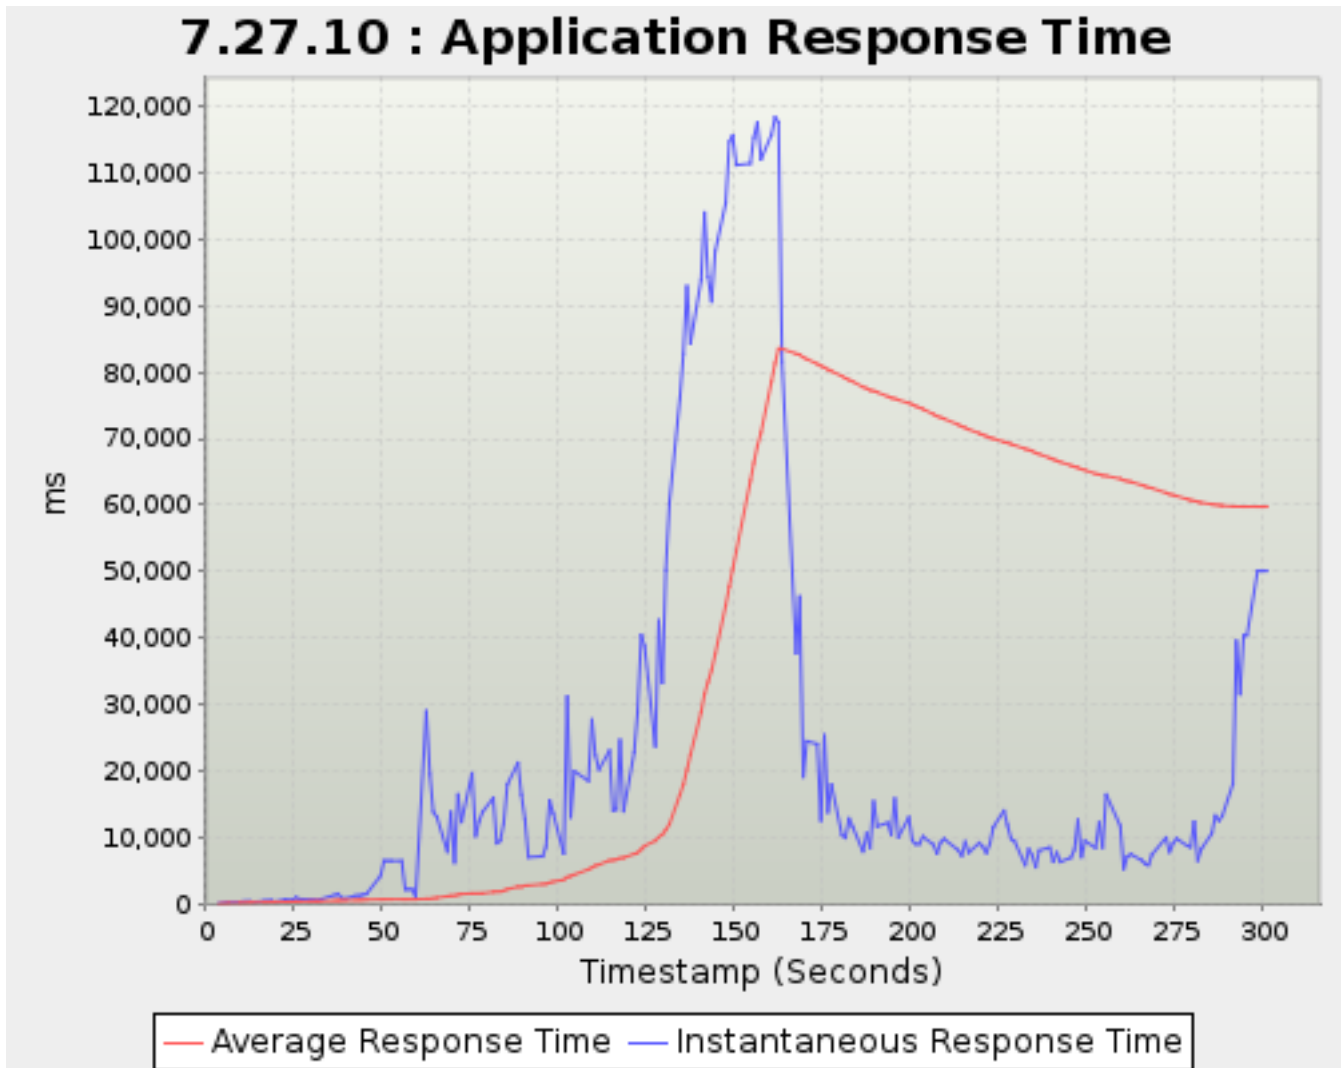

7.27.10. Application Response Time

Timestamp	Average Response Time	Instantaneous Response Time
<i>Seconds</i>		<i>Milliseconds</i>
0.490	0.0000	0.0000
3.512	61.5714	102.1429
4.512	83.4462	123.3913
5.512	115.7711	232.5000
6.512	153.2336	282.7917
9.512	190.7829	335.9000
10.512	209.8133	416.4286
11.512	240.7120	445.8800
12.512	260.1745	437.1905
13.490	263.9646	321.3571
16.490	300.9597	496.3750
17.490	315.5911	537.5000
18.512	322.7000	552.5556
19.490	325.0351	378.9231
22.512	360.6148	720.7619
23.513	371.4569	604.8824
24.513	381.4987	656.2143
25.490	407.2391	1,008.3529
26.514	424.0046	789.3158
29.512	453.5649	708.0556
30.513	463.4881	692.6667
31.494	466.4836	583.0769
32.490	474.6953	741.0625
36.513	547.0163	1,386.6429