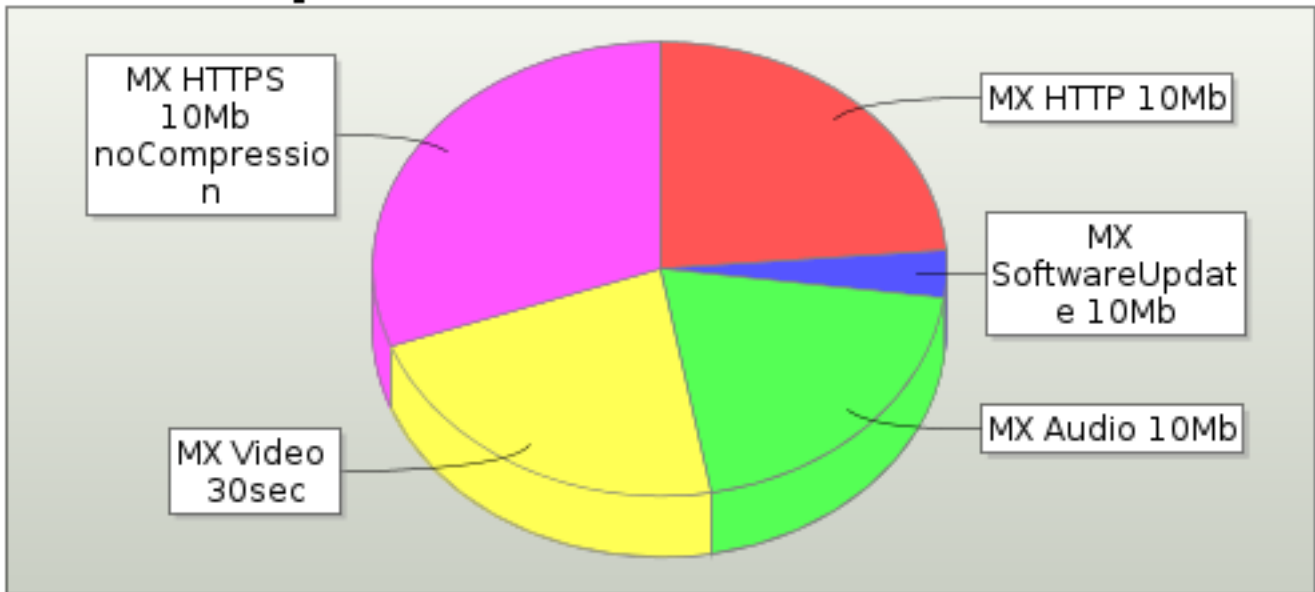

7.9. Super Flow Data

Super Flow Data Transmitted