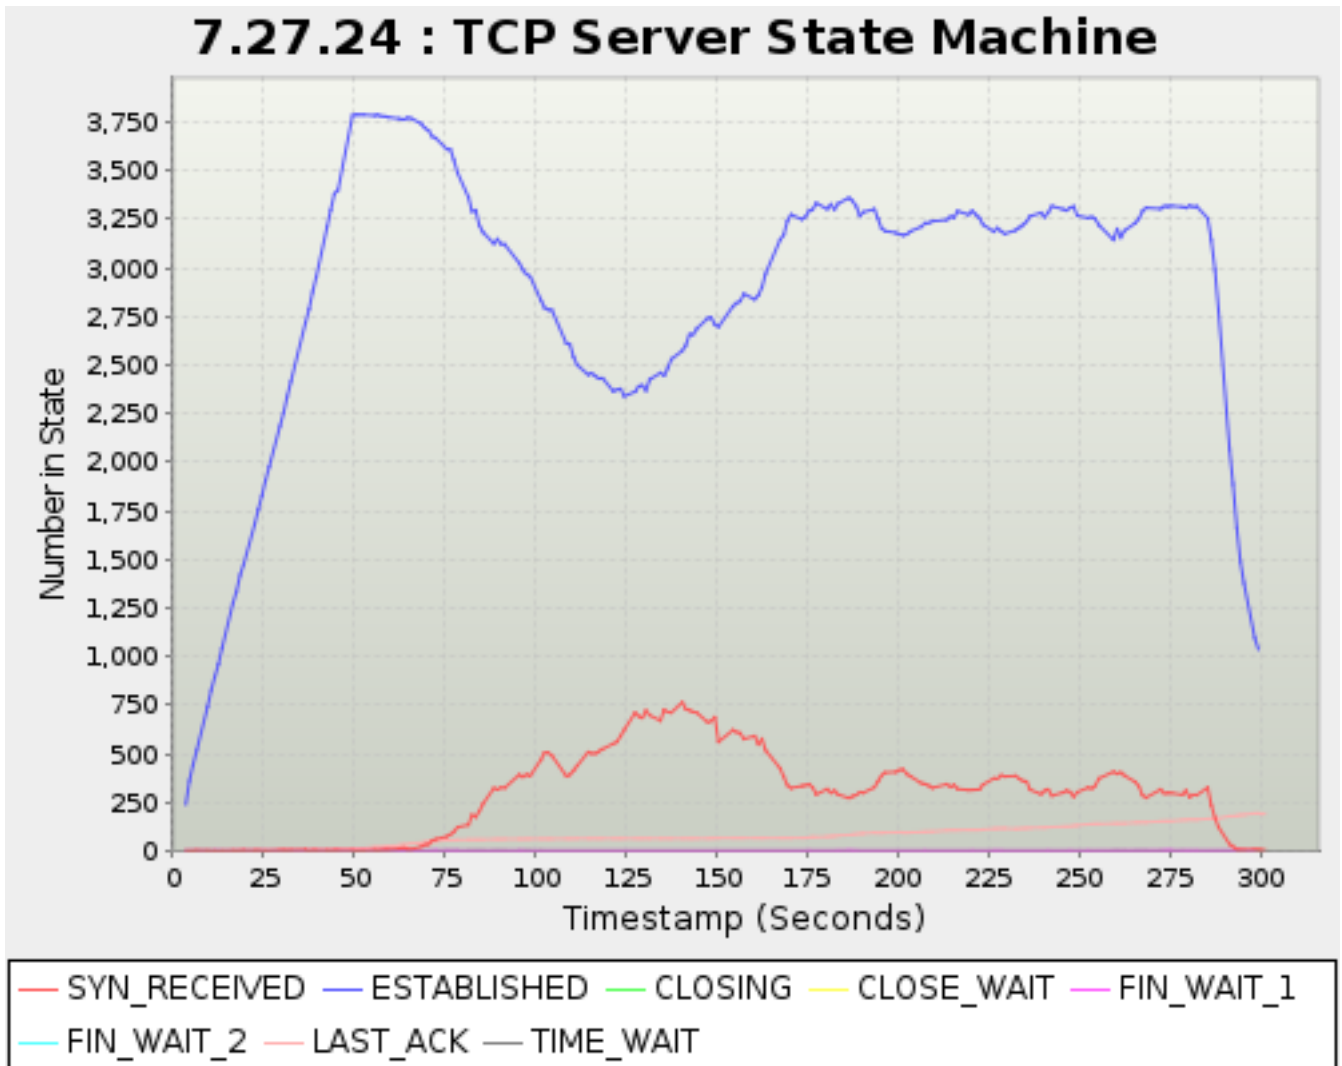

7.27.24. TCP Server State Machine

Timestamp	SYN_RECEIV ED	ESTABLISHE D	CLOSING	CLOSE_WAIT	FIN_WAIT_1	FIN_WAIT_2	LAST_ACK	TIME_WAIT
<i>Seconds</i>		<i>TCP Sessions</i>						
3.512	2	240	0	0	1	0	0	1
4.512	1	362	0	0	0	0	0	0
5.512	1	444	0	0	0	0	0	0
6.512	3	517	0	0	0	0	0	0
9.512	2	742	0	0	0	0	0	0
10.512	0	828	0	0	0	0	0	0
11.512	1	896	0	0	1	0	0	0
12.512	0	961	0	0	1	0	0	0
13.490	1	1,042	0	0	0	0	1	0
16.490	2	1,273	0	0	0	0	1	0
17.490	1	1,335	0	0	0	0	1	0
18.512	2	1,421	0	0	0	0	2	0
19.490	3	1,475	0	0	1	0	1	0
22.512	2	1,681	0	0	0	0	2	0
23.513	3	1,758	0	0	0	0	2	0
24.513	0	1,828	0	0	0	0	2	0
25.490	1	1,906	0	0	0	0	2	0
26.514	0	1,976	0	0	0	0	2	0
29.512	4	2,188	0	0	0	0	3	0
30.513	4	2,256	0	0	0	0	3	0
31.494	3	2,339	0	0	0	0	3	0
32.490	4	2,414	0	0	0	0	3	1