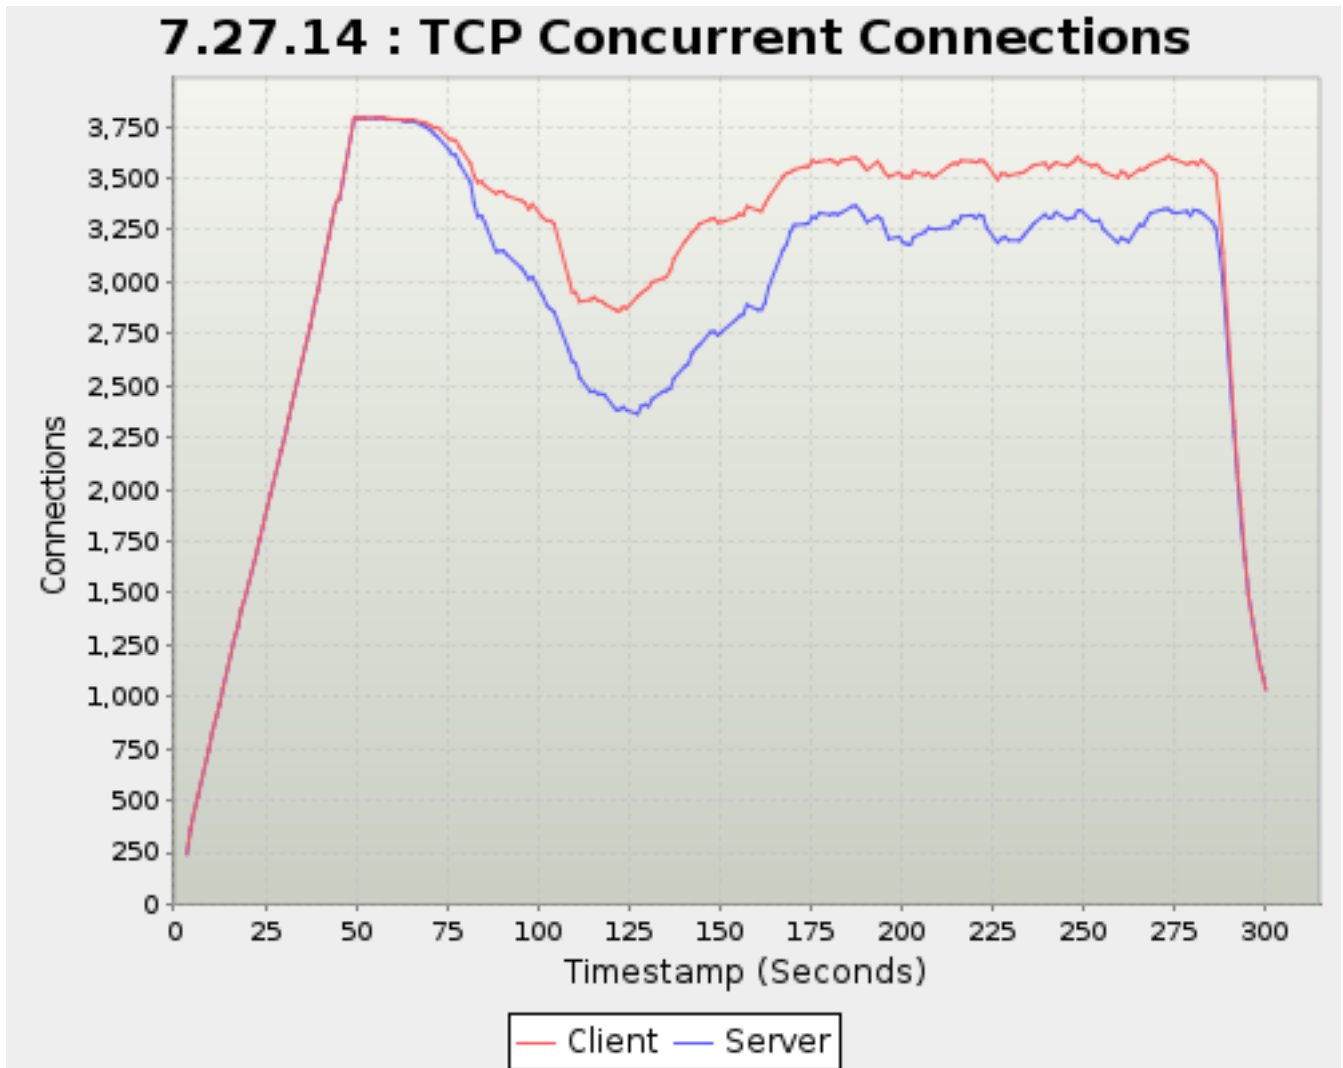

7.27.14. TCP Concurrent Connections

Timestamp	Client	Server
<i>Seconds</i>	<i>TCP Sessions</i>	
3.512	242	241
4.512	362	362
5.512	444	444
6.512	520	517
9.512	743	742
10.512	828	828
11.512	897	897
12.512	961	962
13.490	1,043	1,042
16.490	1,275	1,273
17.490	1,336	1,335
18.512	1,423	1,421
19.490	1,477	1,476
22.512	1,682	1,681
23.513	1,760	1,758
24.513	1,828	1,828
25.490	1,906	1,906
26.514	1,976	1,976
29.512	2,190	2,189
30.513	2,260	2,256
31.494	2,341	2,339
32.490	2,417	2,414
36.513	2,721	2,717
37.513	2,788	2,787