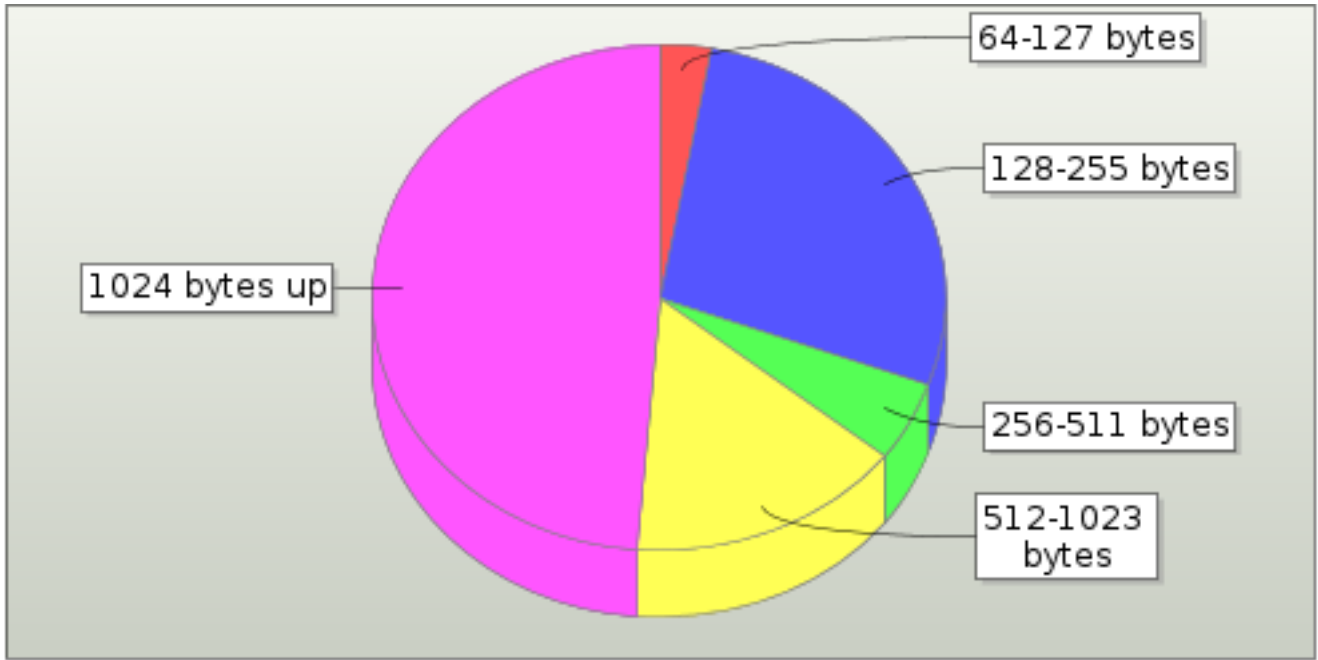

7.24. Received Frame Size

Received Frame Size statistics are currently aggregated "per interface", and not "per test component".

Measurement	Value (Frames)
64-127 bytes	837,907
128-255 bytes	7,829,146
256-511 bytes	1,436,263
512-1023 bytes	4,380,258
1024 bytes up	13,808,524