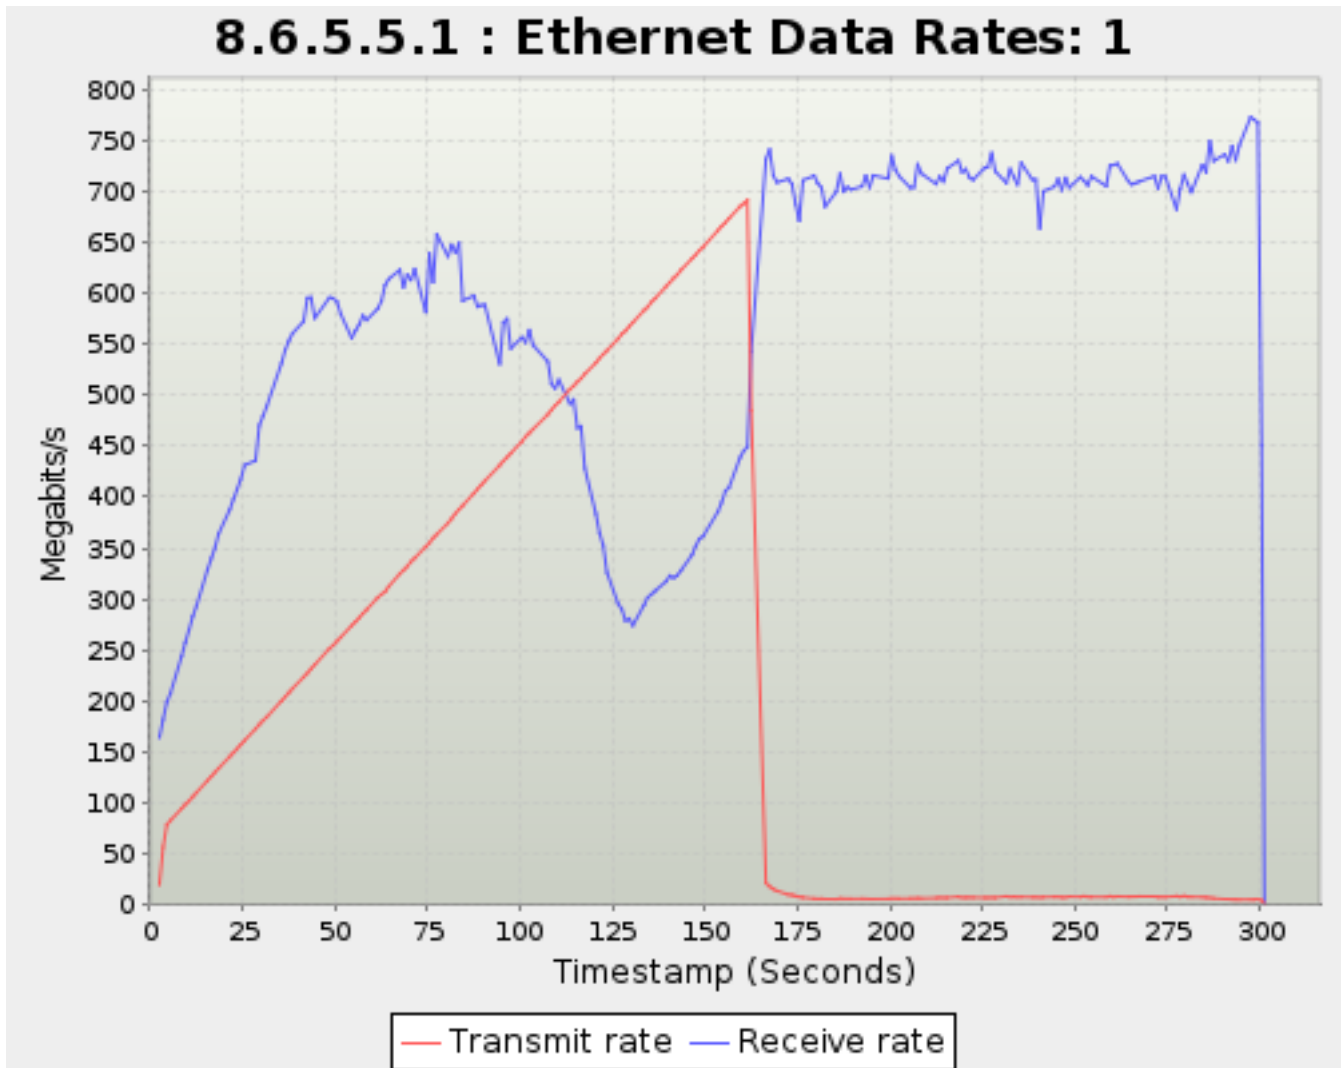

8.6.5.5.1. Ethernet Data Rates: 1

Data Rate shown includes Ethernet overhead.

Rates can fluctuate slightly above the physical maximum due to round-off errors in calculations.

Physical speeds on fiber optic can legitimately exceed 10Gbps.

Timestamp	Transmit rate	Receive rate
<i>Seconds</i>	<i>Megabits/s</i>	
0.010	0.00	0.00
2.529	19.17	163.8
3.517	55.96	181.6
4.524	78.02	198.6
5.522	82.32	207.4
8.525	94.03	243.7
9.523	98.16	257.2
10.520	101.4	269.4
11.518	105.6	282.8
12.525	109.6	292.8
15.518	121.5	328.7
16.536	125.5	339.8
17.534	129.7	350.1
18.521	133.5	~364
21.524	~145	387.6
22.522	~149	397.9
23.519	152.8	407.6
24.527	156.8	417.8
25.535	160.9	431.4