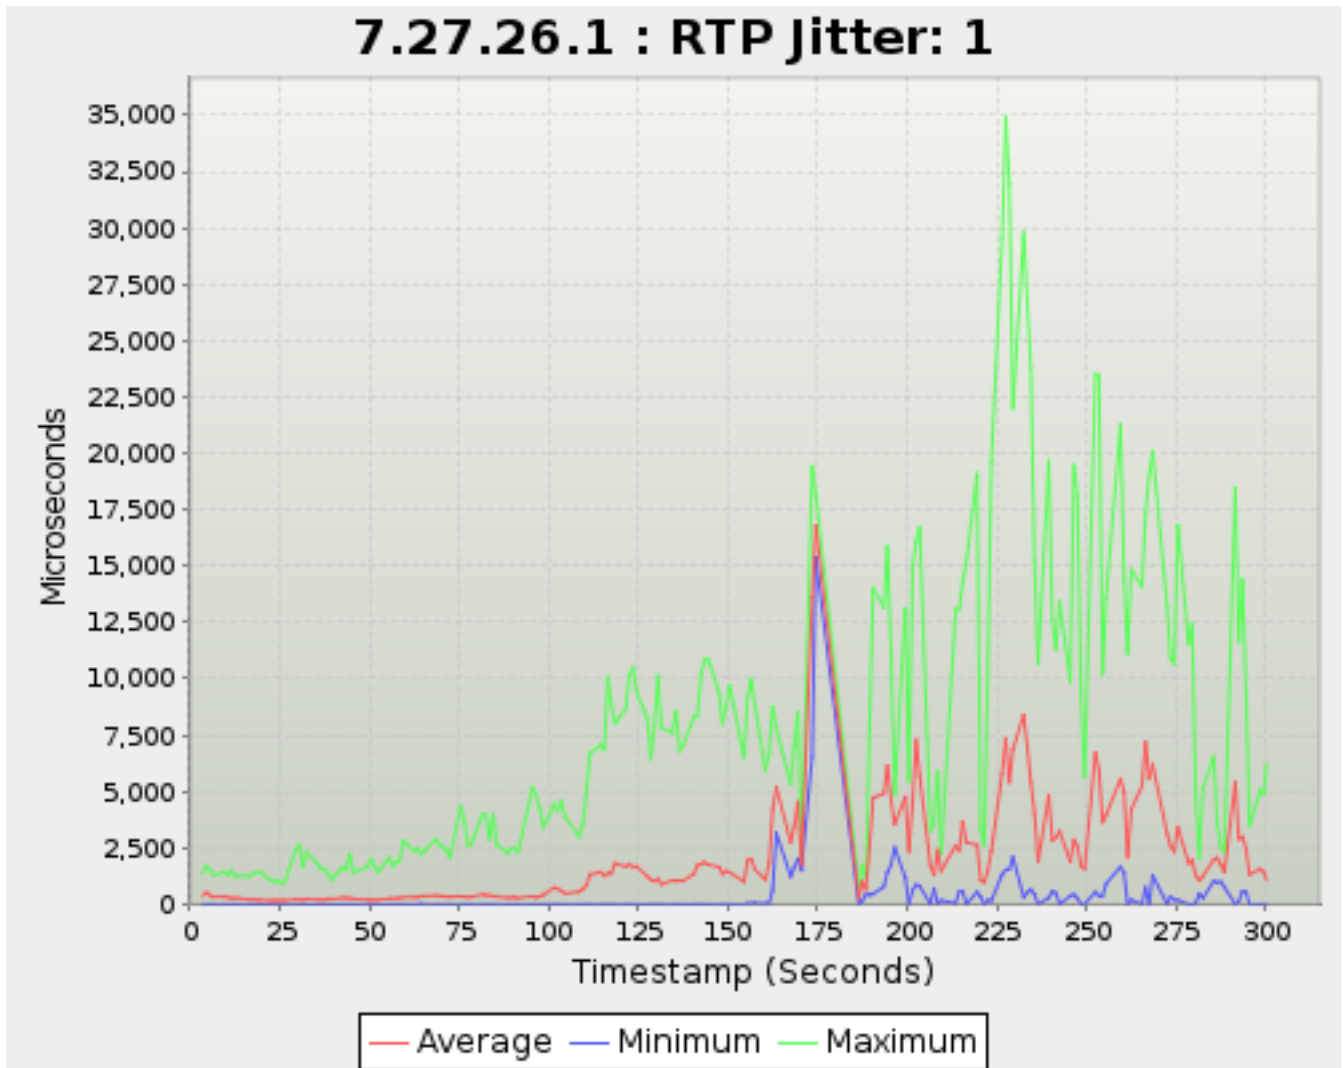

7.27.26.1. RTP Jitter: 1

Timestamp <i>Seconds</i>	Average	Minimum <i>Microseconds</i>	Maximum
3.512	385.5074995253465	0.0	1,383.0
4.512	519.1361203160847	0.0	1,700.0
5.512	393.54302670623144	0.0	1,521.375
6.512	324.32367099204686	0.0	1,287.625
9.512	331.8636402643096	0.0	1,417.625
10.512	300.80518202689404	0.0	1,312.0
11.512	265.62107674684995	0.0	1,469.0
12.512	270.03525333726674	0.0	1,227.0
13.490	261.5708079930495	0.0	1,271.5
16.490	201.95989375830013	0.0	1,236.375
17.490	223.96775029141304	0.0	1,359.25
18.512	195.72792748044208	0.0	1,391.125
19.490	186.1411207778915	0.0	1,434.25
22.512	163.6764502545409	0.0	1,061.5
23.513	164.64022325348049	0.0	996.875
24.513	167.30062630480168	0.0	1,071.5
25.490	174.52234299516908	0.0	913.375
26.514	166.6902016472593	0.0	1,021.625
29.512	214.2265111695138	0.0	2,463.5
30.513	212.05188527231712	0.0	2,633.625
31.494	191.7864307760141	0.0	1,658.5
32.490	237.3739855111934	0.0	2,312.5
35.490	205.5188420264537	0.0	1,801.25
36.513	196.8345136921624	0.0	1,556.375