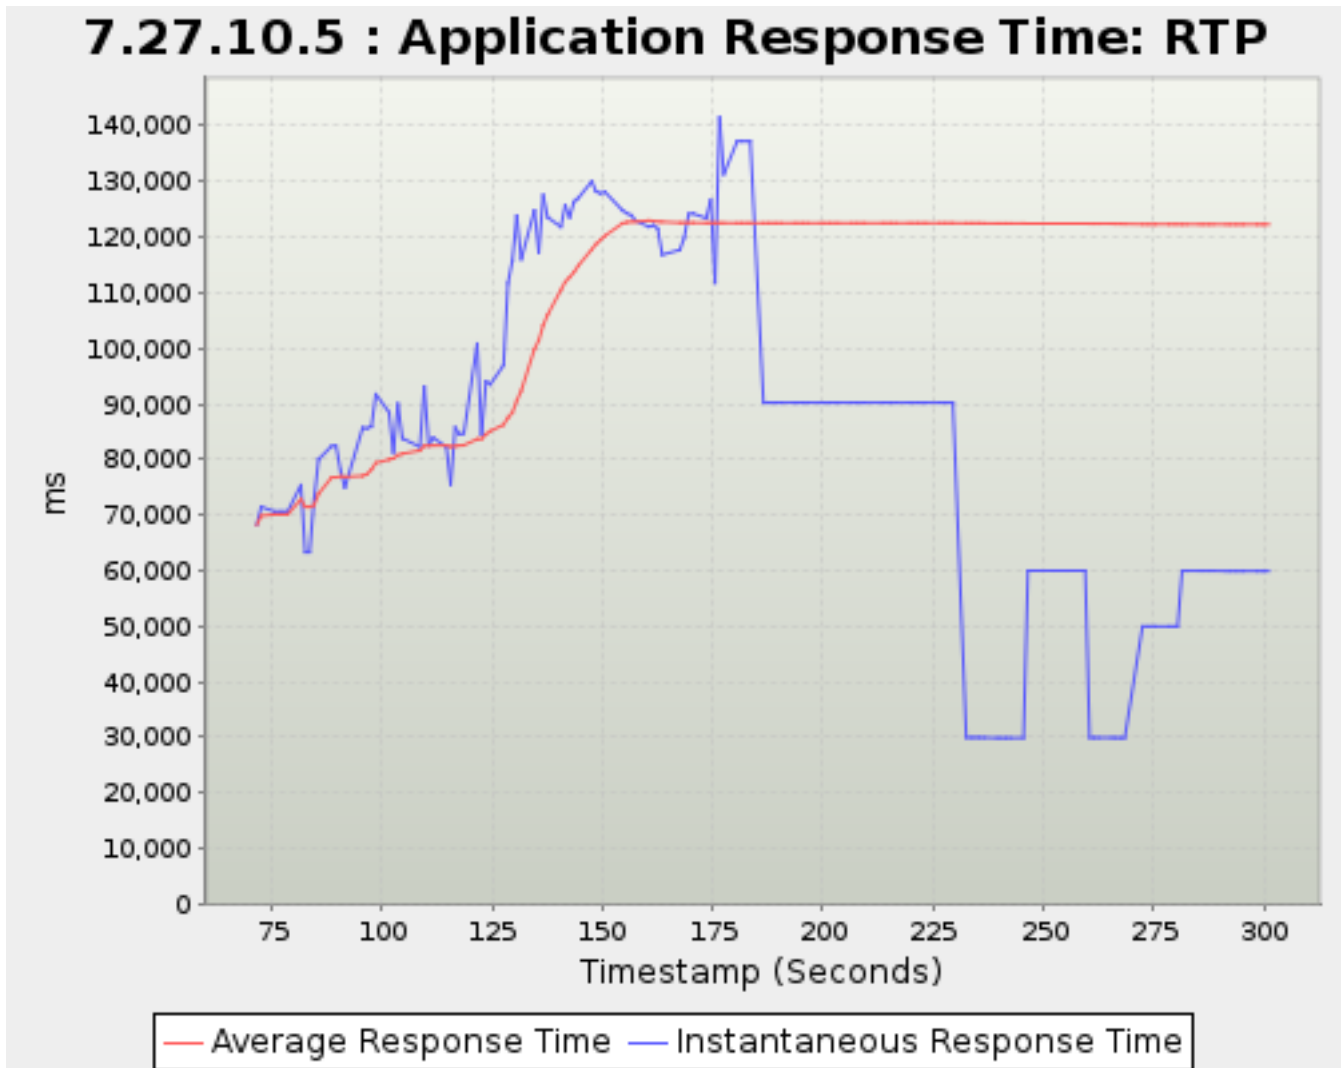

7.27.10.5. Application Response Time: RTP

Timestamp	Average Response Time	Instantaneous Response Time
<i>Seconds</i>		<i>Milliseconds</i>
3.512	0.0000	0.0000
4.512	0.0000	0.0000
5.512	0.0000	0.0000
6.512	0.0000	0.0000
9.512	0.0000	0.0000
10.512	0.0000	0.0000
11.512	0.0000	0.0000
12.512	0.0000	0.0000
13.490	0.0000	0.0000
16.490	0.0000	0.0000
17.490	0.0000	0.0000
18.512	0.0000	0.0000
19.490	0.0000	0.0000
22.512	0.0000	0.0000
23.513	0.0000	0.0000
24.513	0.0000	0.0000
25.490	0.0000	0.0000
26.514	0.0000	0.0000
29.512	0.0000	0.0000
30.513	0.0000	0.0000
31.494	0.0000	0.0000
32.490	0.0000	0.0000
36.513	0.0000	0.0000
37.513	0.0000	0.0000