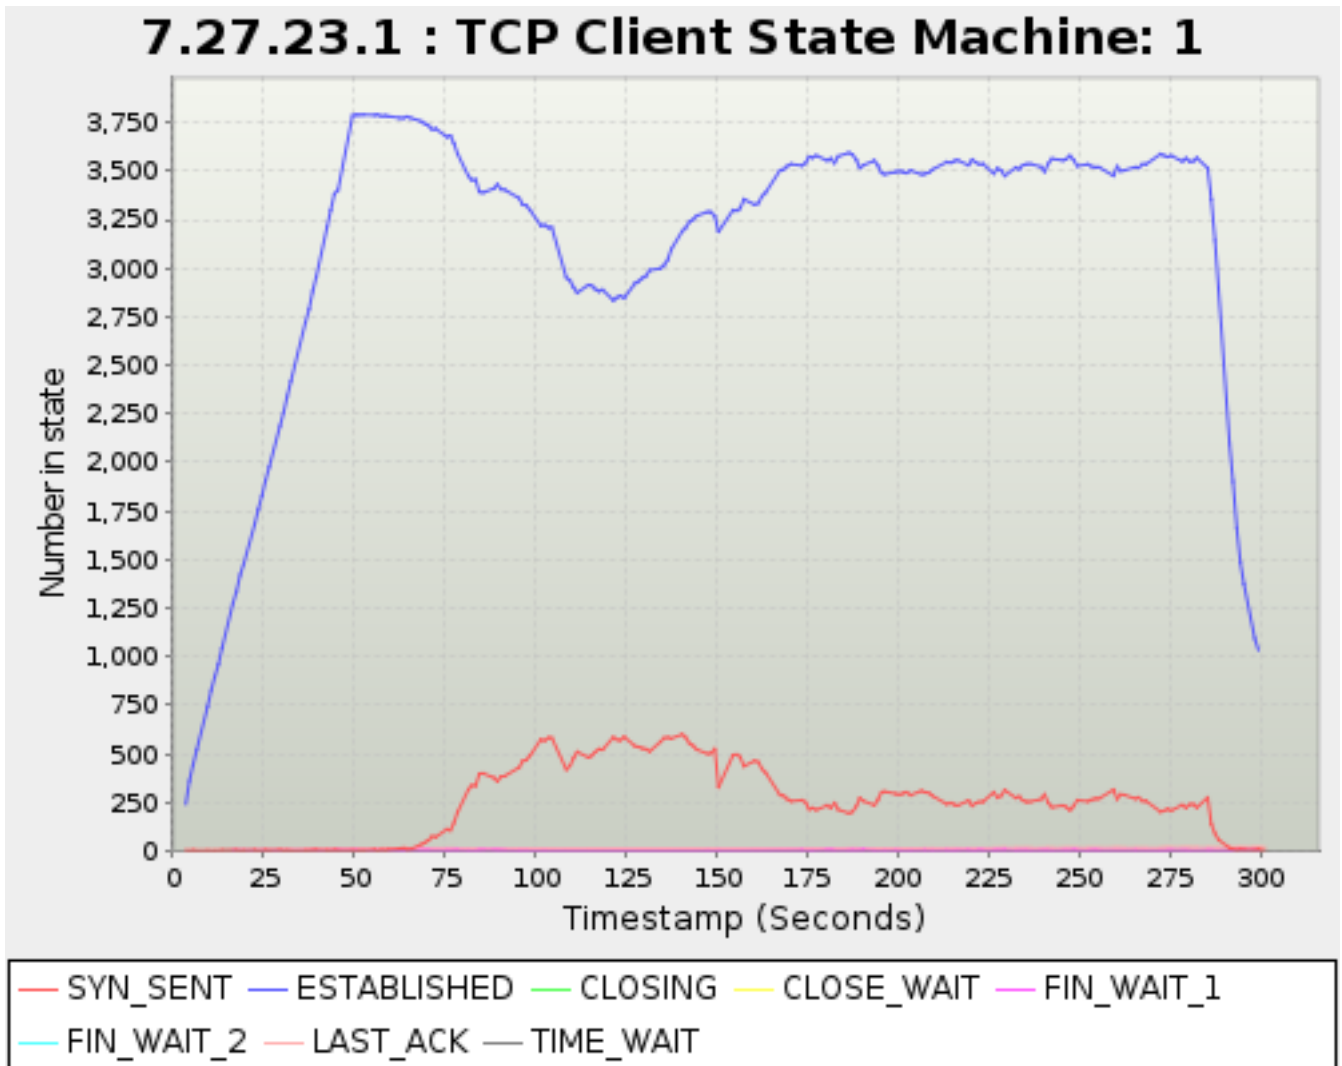

7.27.23.1. TCP Client State Machine: 1

Timestamp	SYN_SENT	ESTABLISHE D	CLOSING	CLOSE_WAIT	FIN_WAIT_1	FIN_WAIT_2	LAST_ACK	TIME_WAIT
<i>Seconds</i>	<i>TCP Sessions</i>							
3.512	3	242	0	0	0	0	2	0
4.512	1	362	0	0	0	0	2	0
5.512	3	444	0	0	0	0	2	0
6.512	1	520	0	0	0	0	2	0
9.512	2	743	0	0	0	0	2	0
10.512	0	828	0	0	0	0	2	0
11.512	1	897	0	0	0	0	2	0
12.512	0	961	0	0	0	0	3	0
13.490	3	1,043	0	0	0	0	2	1
16.490	0	1,273	0	0	2	0	4	0
17.490	4	1,336	0	0	0	0	4	0
18.512	1	1,422	0	0	1	0	4	0
19.490	2	1,477	0	0	0	0	5	0
22.512	4	1,682	0	0	0	0	4	0
23.513	1	1,760	0	0	0	0	4	0
24.513	0	1,828	0	0	0	0	5	0
25.490	4	1,906	0	0	0	0	5	0
26.514	2	1,976	0	0	0	0	5	0
29.512	5	2,189	0	0	0	0	6	0
30.513	1	2,259	0	0	0	0	6	0
31.494	3	2,341	0	0	0	0	6	0
32.490	1	2,417	0	0	0	0	7	0