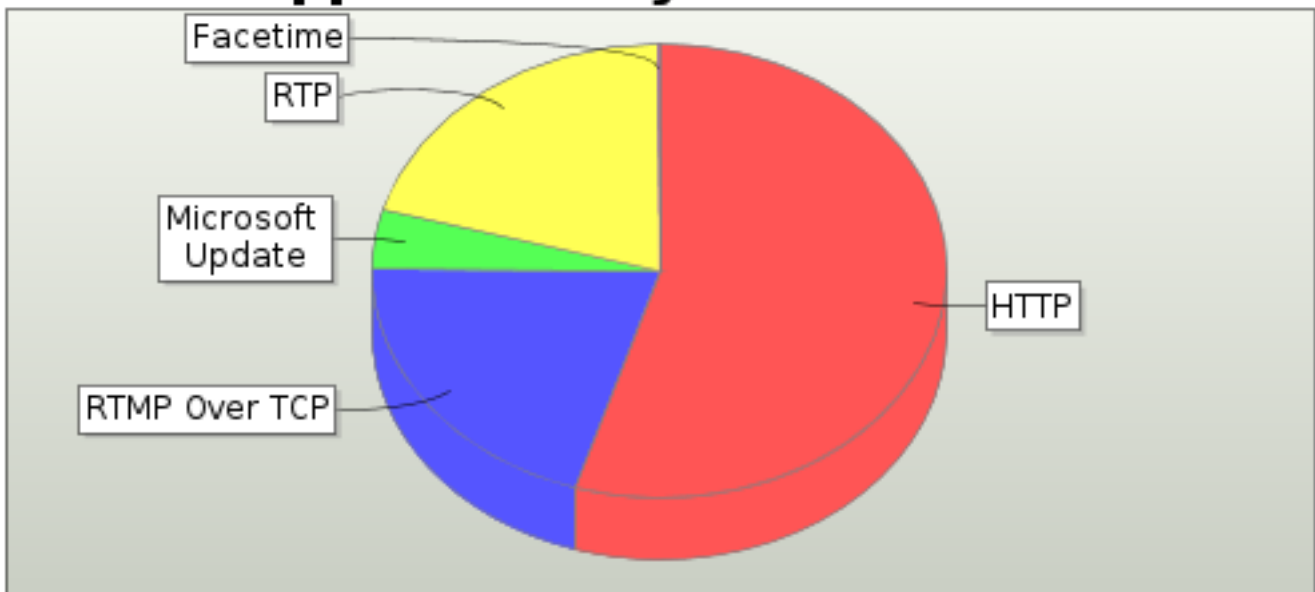

Application Bytes Received

There may be slices in this graph that are too small to be displayed.

Protocol	Data Transmitted (Bytes)	Data Transmitted (%)	Data Received (Bytes)	Data Received (%)	Delta Received (Tx - Rx) (Bytes)	% Received (%)
HTTP	22,256,431,558	54.329%	13,681,988,259	54.792%	8,574,443,299	61.474
RTMP Over TCP	8,249,843,525	20.138%	5,082,030,754	20.352%	3,167,812,771	61.602
Microsoft Update	1,344,062,590	3.281%	1,065,677,684	4.268%	278,384,906	79.288
RTP	9,096,742,150	22.206%	5,123,922,568	20.520%	3,972,819,582	56.327
Facetime	18,937,406	0.046%	17,366,269	0.070%	1,571,137	91.704