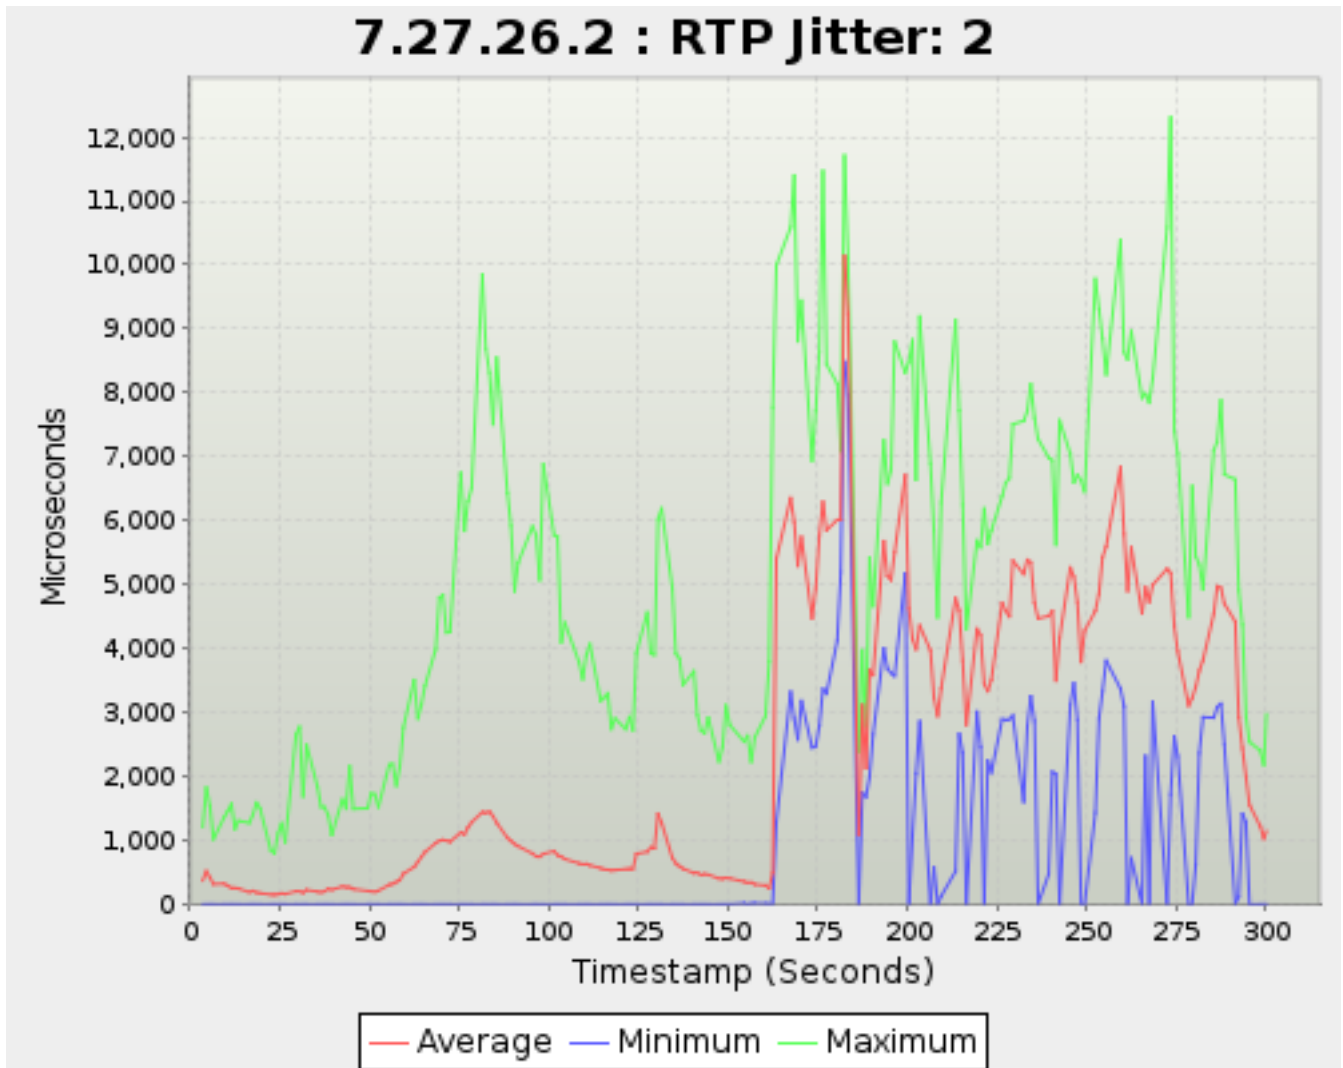

7.27.26.2. RTP Jitter: 2

Timestamp <i>Seconds</i>	Average	Minimum <i>Microseconds</i>	Maximum
3.512	371.0547713156409	0.0	1,207.875
4.512	515.1434202161474	0.0	1,822.75
5.512	419.12918829636624	0.0	1,541.125
6.512	314.99126365054605	0.0	1,018.25
9.512	320.18324786324786	0.0	1,362.0
10.512	286.9073831009024	0.0	1,457.75
11.512	253.6730475899939	0.0	1,567.875
12.512	253.60816655670405	0.0	1,177.125
13.490	244.56717272987683	0.0	1,304.5
16.490	189.7962845949703	0.0	1,271.875
17.490	207.51741055402655	0.0	1,397.25
18.512	183.81806958473626	0.0	1,589.375
19.490	172.38984893568323	0.0	1,501.25
22.512	150.77786056412987	0.0	841.0
23.513	149.485223973455	0.0	795.75
24.513	154.90547163138484	0.0	1,104.625
25.490	168.89276869737495	0.0	1,264.0
26.514	159.46855404773046	0.0	970.5
29.512	202.60087050166024	0.0	2,650.75
30.513	202.43318899531994	0.0	2,772.0
31.494	180.23697352720203	0.0	1,688.75
32.490	222.55801490131148	0.0	2,490.0
35.490	197.14586910513916	0.0	1,842.125
36.513	186.95052272814306	0.0	1,522.25