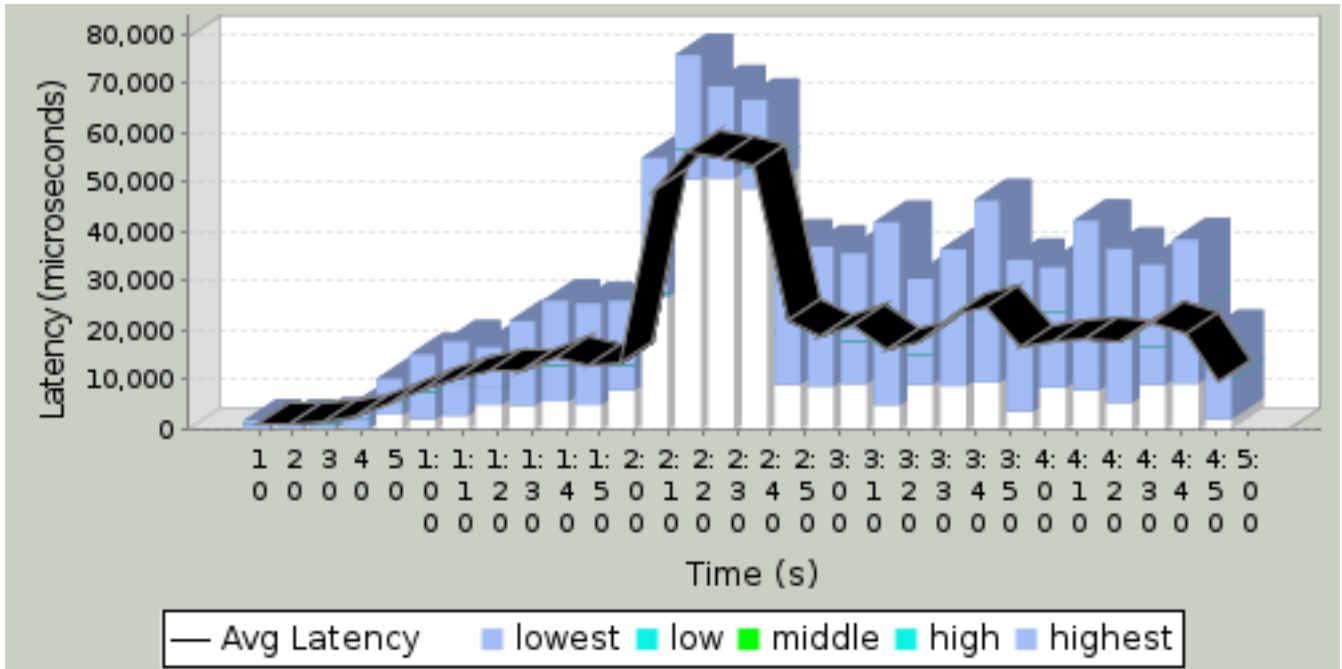

7.27.32.2. Frame Latency Distribution: 2

This chart shows latency ranges on the Y axis. The length of a colored bucket signifies its size relative to the total latency spread. It does not correspond to the number of packets.

The latency buckets are generated each second to an ideal normal curve, real packet latencies should be close but not exactly normal.

Buckets are generated as - bucket1 (dark blue): lowest 2.2%; bucket2 (light blue): low 13.7%; bucket3 (green): middle 68.2%; bucket4 (light blue): high 13.7%; bucket5 (dark blue): highest 2.2%

68.2% of packets sent during the interval (ideally) will be in the middle bucket (green).

Layer 2 and 3 tests on 1Gig blades do not support dynamic latency. These tests will have static 10,100,1000,10000,10000+ ms buckets.

Timestamp	Average Latency	lowest latency	low latency	middle latency	high latency	highest latency	lowest count	low count	middle count	high count	highest count
microseconds						packets					
2.490	601.151	111.625 <= 570.250	570.250 < 570.375	570.375 < 570.500	570.500 < 570.625	> 570.625	1,770 60.700%	1 0.034%	0	0	1,145 39.266%
3.512	626.551	96.750 <= 601.250	601.250 < 601.375	601.375 < 601.500	601.500 < 601.625	> 601.625	4,189 66.303%	2 0.032%	1 0.016%	2 0.032%	2,124 33.618%
5.512	748.013	108.000 <= 910.500	910.500 < 910.625	910.625 < 910.750	910.750 < 910.875	> 910.875	7,212 75.000%	1 0.010%	0	2 0.021%	2,401 24.969%
6.512	875.991	98.875 <= 748.000	748.000 < 748.125	748.125 < 748.250	748.250 < 748.375	> 748.375	5,911 54.031%	0	1 0.009%	2 0.018%	5,026 45.941%
8.512	1,067.220	94.125 <= 831.875	831.875 < 832.000	832.000 < 832.125	832.125 < 832.250	> 832.250	6,813 55.575%	3 0.024%	1 0.008%	1 0.008%	5,441 44.384%
9.512	874.944	81.250 <= 1067.250	1067.250 < 1067.380	1067.380 < 1067.500	1067.500 < 1067.620	> 1067.620	10,073 76.905%	2 0.015%	0	3 0.023%	3,020 23.057%