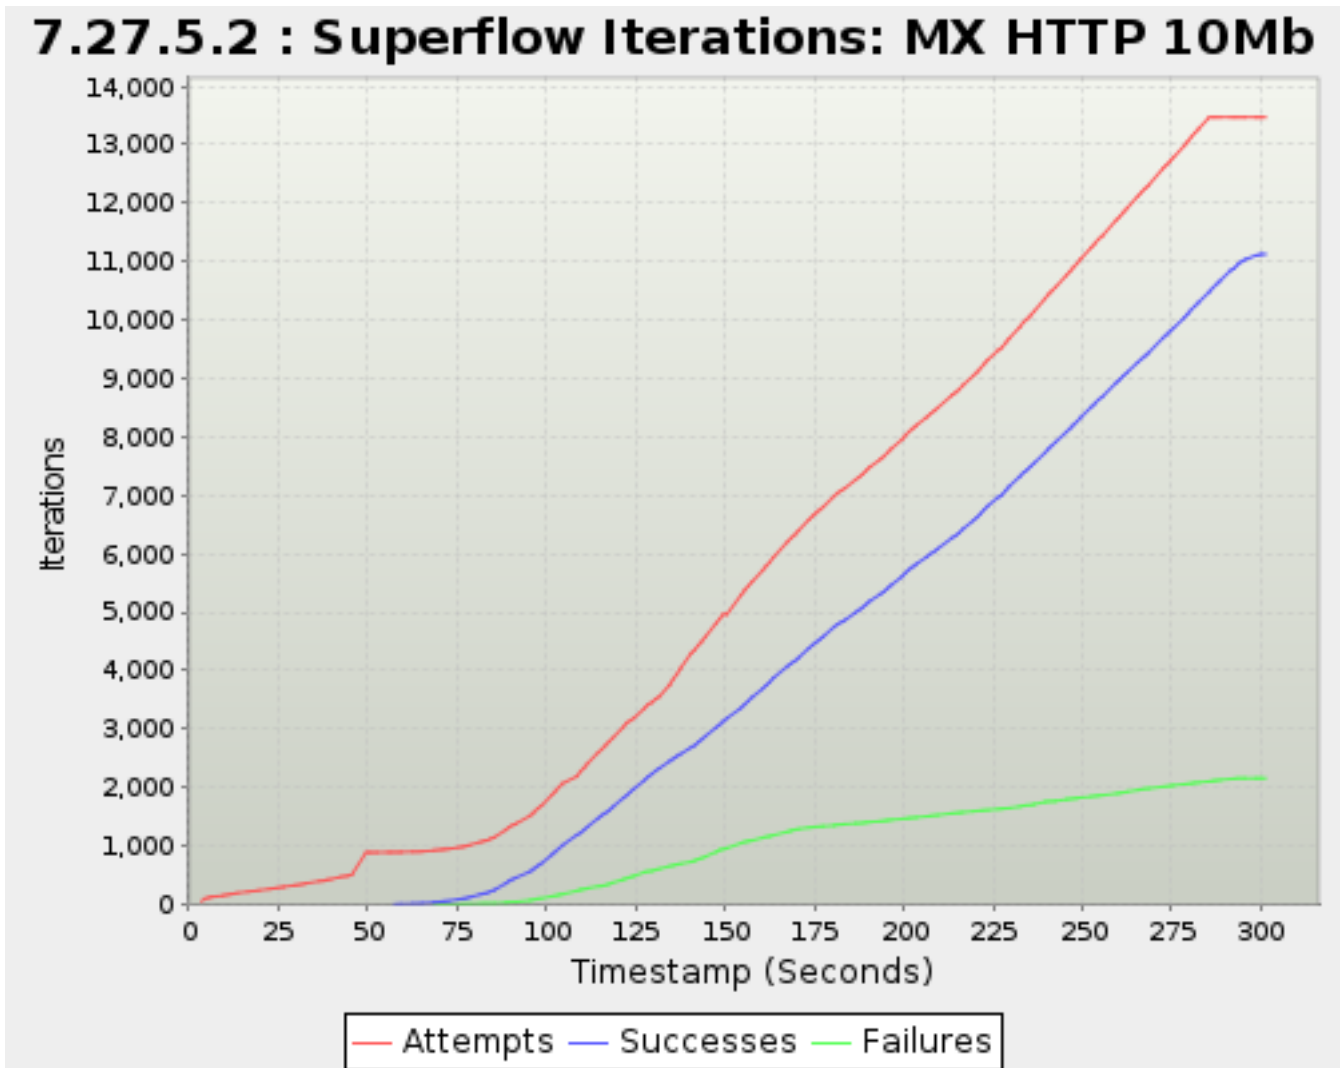

7.27.5.2. Superflow Iterations: MX HTTP 10Mb

Timestamp	Attempts	Successes	Failures
<i>Seconds</i>		<i>Sessions</i>	
0.490	0	0	0
3.512	54	0	0
4.512	97	0	0
5.512	114	0	0
6.512	126	0	0
9.512	147	0	0
10.512	161	0	0
11.512	171	0	0
12.512	179	0	0
13.490	192	0	0
16.490	214	0	0
17.490	223	0	0
18.512	227	0	0
19.490	237	0	0
22.512	261	0	0
23.513	270	0	0
24.513	278	0	0
25.490	288	0	0
26.514	297	0	0
29.512	323	0	0
30.513	330	0	0
31.494	341	0	0
32.490	354	0	0
36.513	395	0	0