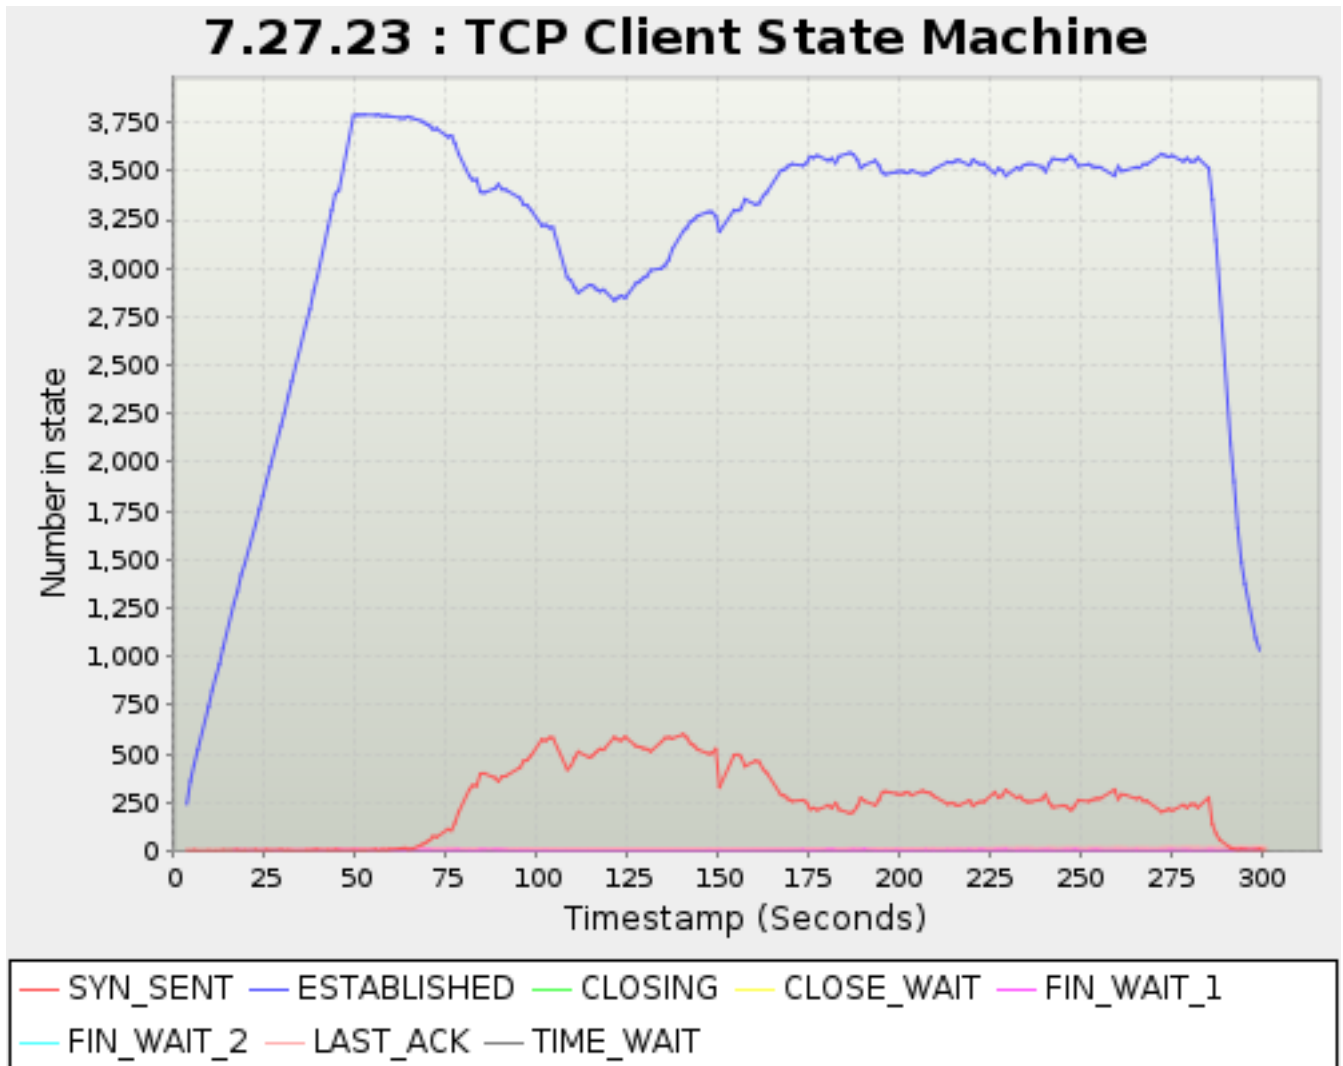

7.27.23. TCP Client State Machine

Timestamp	SYN_SENT	ESTABLISHE D	CLOSING	CLOSE_WAIT	FIN_WAIT_1	FIN_WAIT_2	LAST_ACK	TIME_WAIT
<i>Seconds</i>	<i>TCP Sessions</i>							
3.512	3	242	0	0	0	0	2	0
4.512	1	362	0	0	0	0	2	0
5.512	3	444	0	0	0	0	2	0
6.512	1	520	0	0	0	0	2	0
9.512	2	743	0	0	0	0	2	0
10.512	0	828	0	0	0	0	2	0
11.512	1	897	0	0	0	0	2	0
12.512	0	961	0	0	0	0	3	0
13.490	3	1,043	0	0	0	0	2	1
16.490	0	1,273	0	0	2	0	4	0
17.490	4	1,336	0	0	0	0	4	0
18.512	1	1,422	0	0	1	0	4	0
19.490	2	1,477	0	0	0	0	5	0
22.512	4	1,682	0	0	0	0	4	0
23.513	1	1,760	0	0	0	0	4	0
24.513	0	1,828	0	0	0	0	5	0
25.490	4	1,906	0	0	0	0	5	0
26.514	2	1,976	0	0	0	0	5	0
29.512	5	2,189	0	0	0	0	6	0
30.513	1	2,259	0	0	0	0	6	0
31.494	3	2,341	0	0	0	0	6	0
32.490	1	2,417	0	0	0	0	7	0