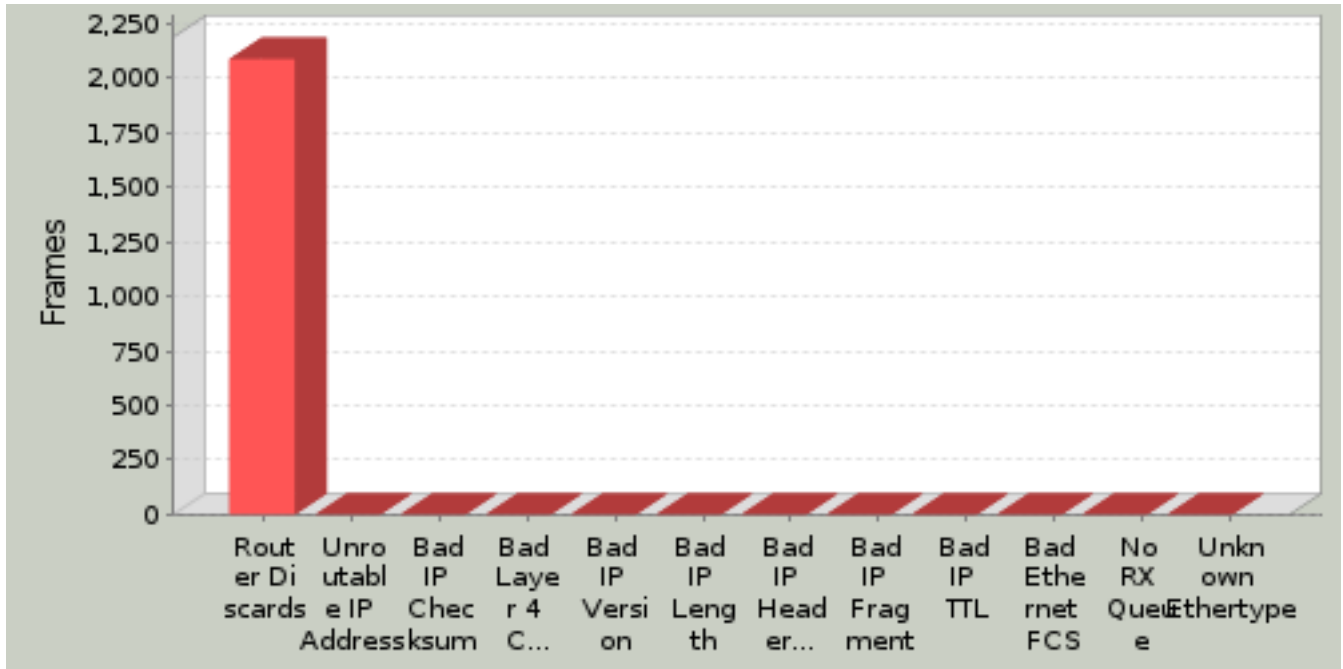

8.4. Router Summary

Measurement	Value (Frames)
Router Discards	2,181
Unroutable IP Address	0
Bad IP Checksum	0
Bad Layer 4 Checksum	0
Bad IP Version	0
Bad IP Length	0
Bad IP Header Length	0
Bad IP Fragment	0
Bad IP TTL	0
Bad Ethernet FCS	0
No RX Queue	0
Unknown Ethertype	0