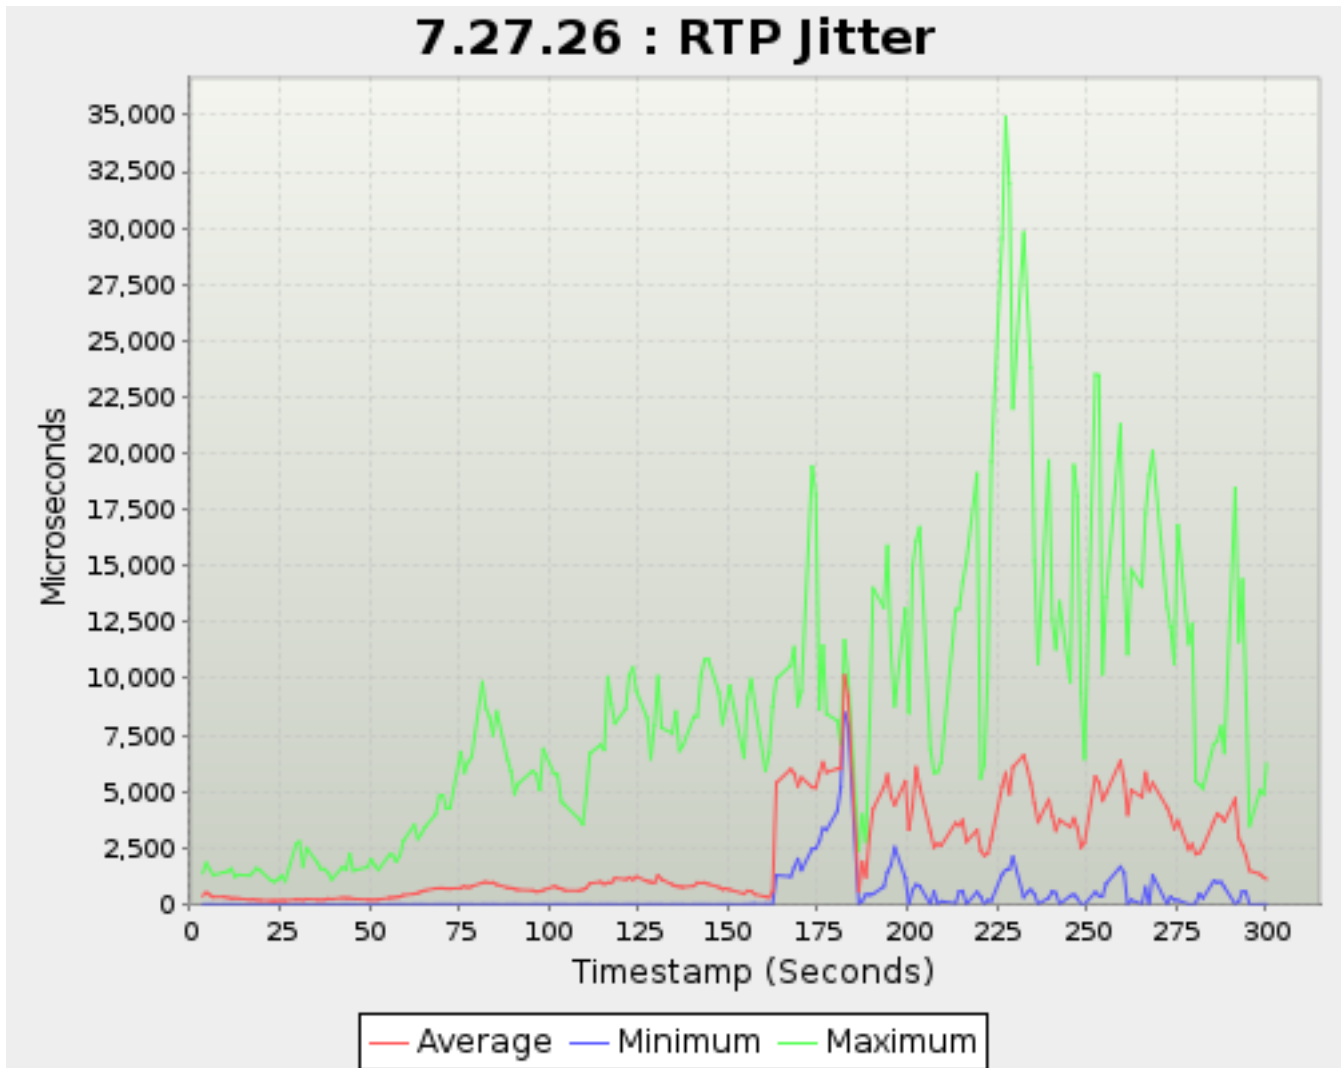

7.27.26. RTP Jitter

Timestamp	Average	Minimum	Maximum
<i>Seconds</i>		<i>Microseconds</i>	
3.512	378.249716444612475	0.0	1,383.0
4.512	517.1373559926167	0.0	1,822.75
5.512	406.37471155552925	0.0	1,541.125
6.512	319.6431067758594	0.0	1,287.625
9.512	326.0116901468762	0.0	1,417.625
10.512	293.85799229065856	0.0	1,457.75
11.512	259.6431869347884	0.0	1,567.875
12.512	261.7969485294118	0.0	1,227.0
13.490	253.02246543778801	0.0	1,304.5
16.490	195.72725506702065	0.0	1,271.875
17.490	215.4172160716507	0.0	1,397.25
18.512	189.47214525732477	0.0	1,589.375
19.490	178.8825359429745	0.0	1,501.25
22.512	156.69208380161956	0.0	1,061.5
23.513	156.34398592268832	0.0	996.875
24.513	160.50062363147538	0.0	1,104.625
25.490	171.4295238095238	0.0	1,264.0
26.514	162.73057087876845	0.0	1,021.625
29.512	207.83713933415535	0.0	2,650.75
30.513	206.7503676381958	0.0	2,772.0
31.494	185.3767383679576	0.0	1,688.75
32.490	229.1425320745582	0.0	2,490.0
35.490	200.867252318204	0.0	1,842.125
36.513	191.3770325418138	0.0	1,556.375