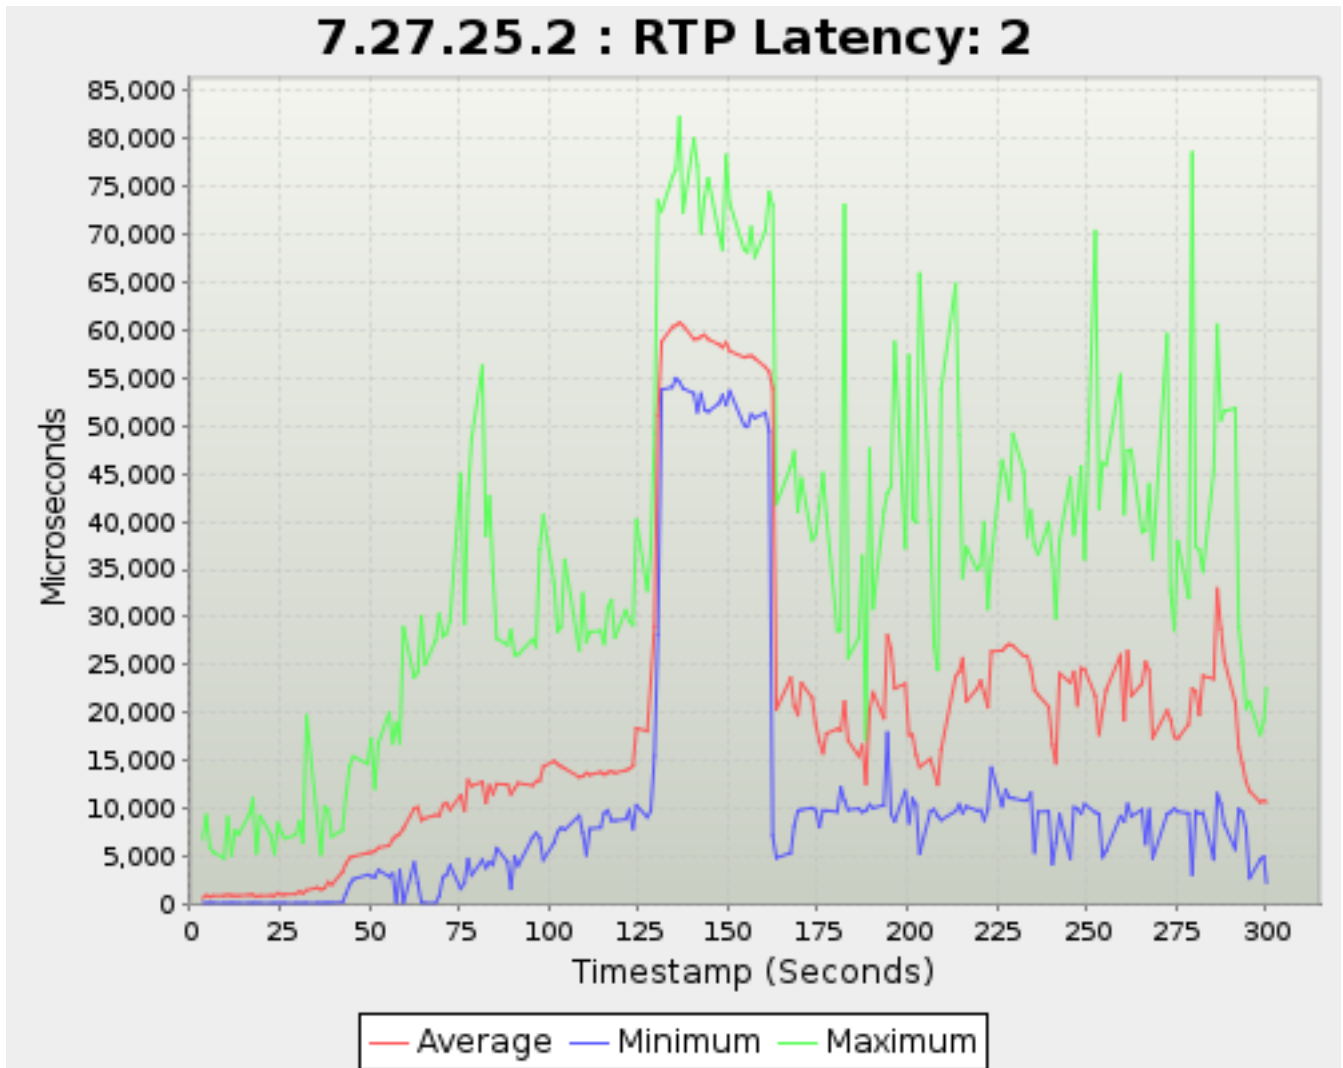

7.27.25.2. RTP Latency: 2

Timestamp	Average	Minimum	Maximum
<i>Seconds</i>		<i>Microseconds</i>	
3.512	632.6814508551024	96.75	6,810.625
4.512	933.6116037496834	114.75	9,305.125
5.512	767.515426283561	121.625	5,925.0
6.512	897.4371499688862	123.375	5,441.75
9.512	895.4498892108403	107.125	4,811.375
10.512	980.292987904544	107.875	9,081.5
11.512	909.1872576598495	114.875	5,099.5
12.512	887.4845300642148	106.125	7,735.375
13.490	898.9193122636798	103.125	7,283.625
16.490	979.4197771763077	108.75	9,362.625
17.490	993.5854181558256	105.125	11,049.25
18.512	807.1766084481893	112.375	5,372.875
19.490	888.3529847345637	103.75	9,239.875
22.512	920.5596773337579	95.875	7,249.5
23.513	876.8465428276573	97.5	5,239.625
24.513	1,137.616511452303	98.375	8,481.875
25.490	975.5868739205526	105.25	7,436.375
26.514	1,023.5613143789326	105.875	6,881.0
29.512	1,064.952909082778	96.75	7,236.625
30.513	1,342.2260846837428	96.0	8,656.5
31.494	1,117.4899577167018	100.125	6,425.75
32.490	1,446.3761173305563	102.875	19,664.875
35.490	1,739.0213814482156	112.125	8,730.5
36.513	1,523.7348597595878	119.625	5,199.25