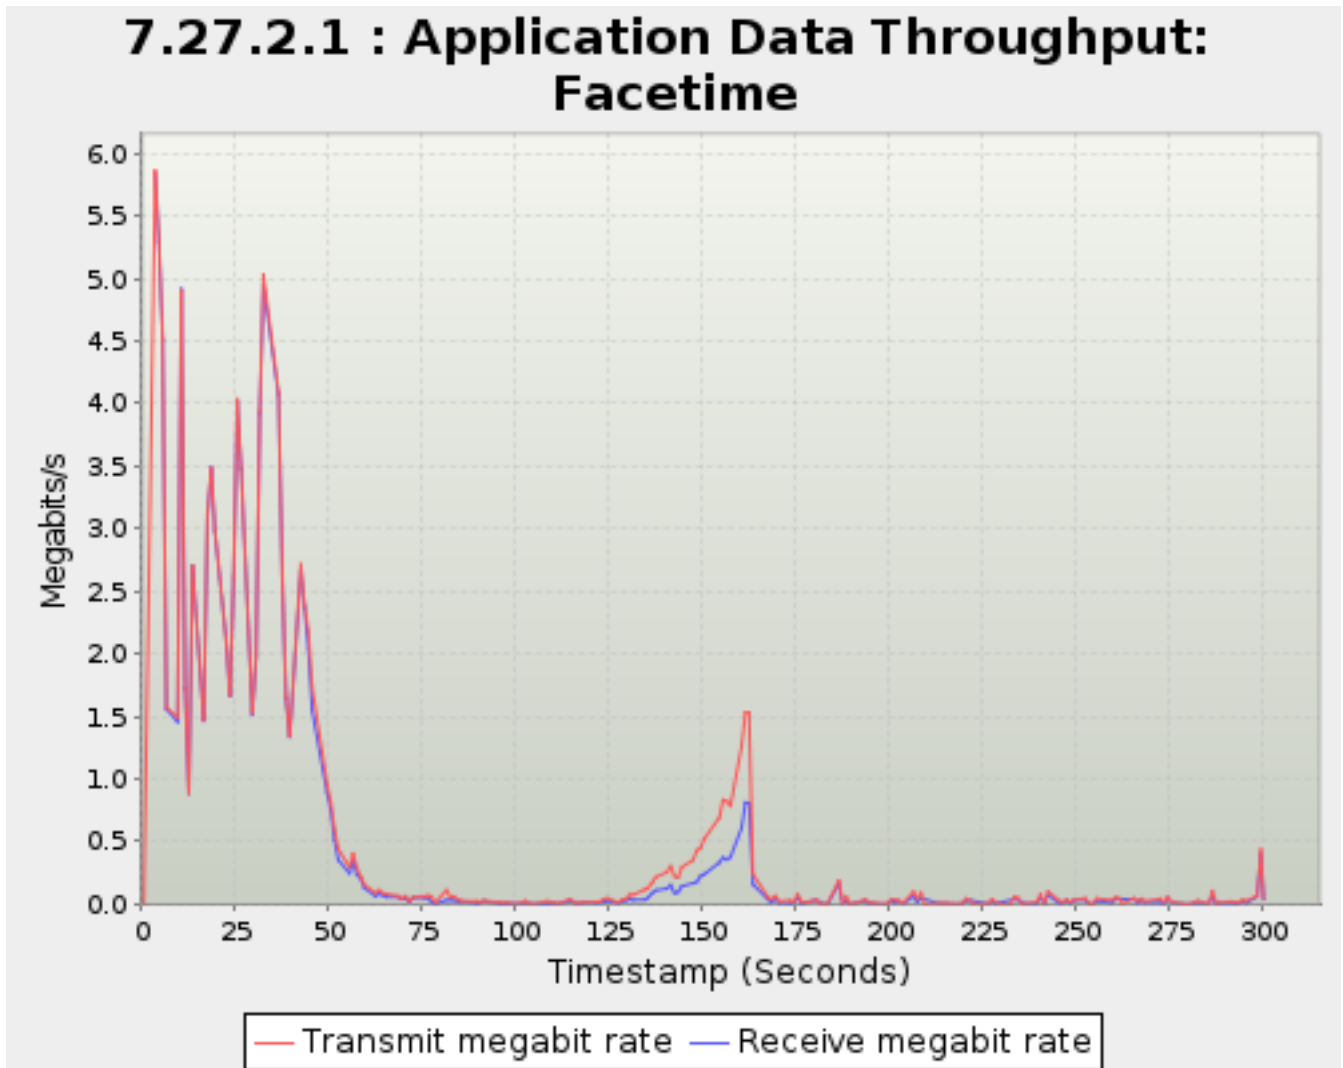

7.27.2.1. Application Data Throughput: Facetime

Data Rate shown includes Ethernet overhead.

Rates can fluctuate slightly above the physical maximum due to round-off errors in calculations.

Physical speeds on fiber optic can legitimately exceed 10Gbps.

Timestamp	Transmit megabit rate	Receive megabit rate
<i>Seconds</i>	<i>Megabits/s</i>	
0.490	0.001306	0.00
3.512	5.862	5.843
4.512	5.300	5.288
5.512	4.521	4.500
6.512	1.574	1.560
9.512	1.492	1.458
10.512	4.904	4.915
11.512	1.724	1.722
12.512	0.8890	0.8871
13.490	2.705	2.702
16.490	1.472	1.468
17.490	3.115	3.070
18.512	3.485	3.488
19.490	2.995	2.979
22.512	2.105	2.112
23.513	1.669	1.665
24.513	2.623	2.593
25.490	4.035	4.016
26.514	3.483	3.478