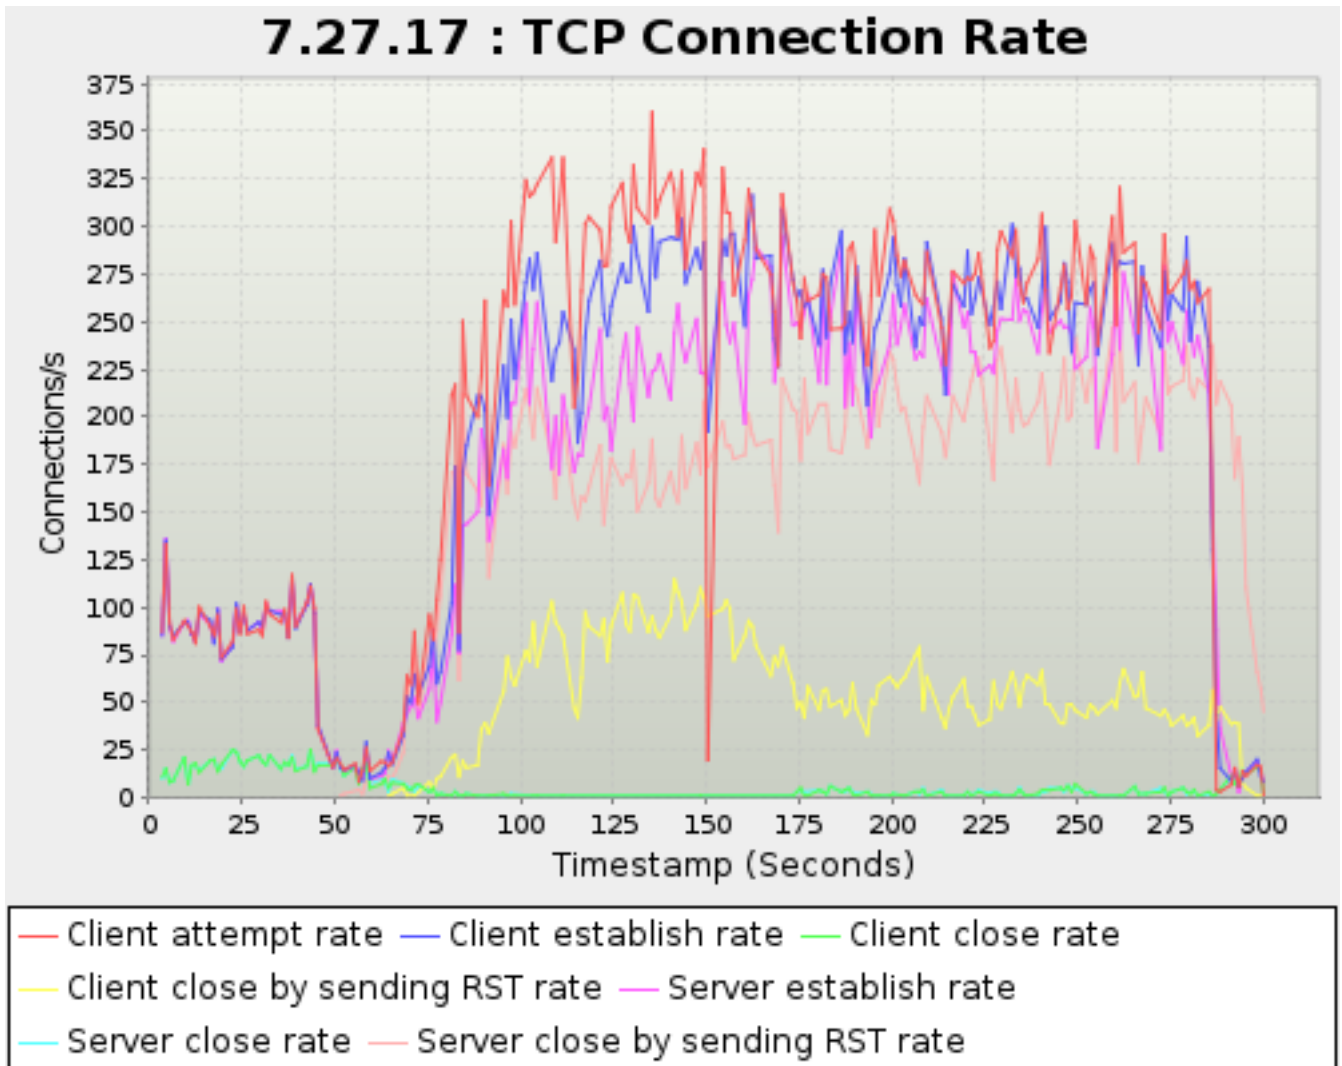

7.27.17. TCP Connection Rate

Timestamp	Client attempt rate	Client establish rate	Client close rate	Client close by sending RST rate	Server establish rate	Server close rate	Server close by sending RST rate
Seconds	TCP Sessions/s						
3.512	87.08	85.13	10.76	0.00	85.13	9.785	0.00
4.512	133	135	15	0.00	136	15	0.00
5.512	92	90	8	0.00	90	8	0.00
6.512	83	85	9	0.00	82	9	0.00
9.512	93	92	21	0.00	92	21	0.00
10.512	90	92	7	0.00	93	7	0.00
11.512	87	86	17	0.00	86	17	0.00
12.512	81	82	18	0.00	82	17	0.00
13.490	100.2	97.14	13.29	0.00	96.11	14.31	0.00
16.490	89.98	93.05	19.43	0.00	~91	19.43	0.00
17.490	85	81	20	0.00	82	20	0.00
18.512	95.89	98.83	13.70	0.00	98.83	14.68	0.00
19.490	73.62	72.60	17.38	0.00	71.57	15.34	0.00
22.512	82.08	79.08	25.03	0.00	80.08	25.03	0.00
23.513	98.90	101.9	23.98	0.00	100.9	23.98	0.00
24.513	86	87	19	0.00	89	19	0.00
25.490	100.3	96.21	16.38	0.00	96.21	16.38	0.00
26.514	85.94	87.89	19.53	0.00	87.89	19.53	0.00
29.512	88.09	92.09	22.02	0.00	92.09	22.02	0.00
30.513	84.92	89.91	18.98	0.00	86.91	18.98	0.00
31.494	~103	99.90	17.33	0.00	101.9	17.33	0.00