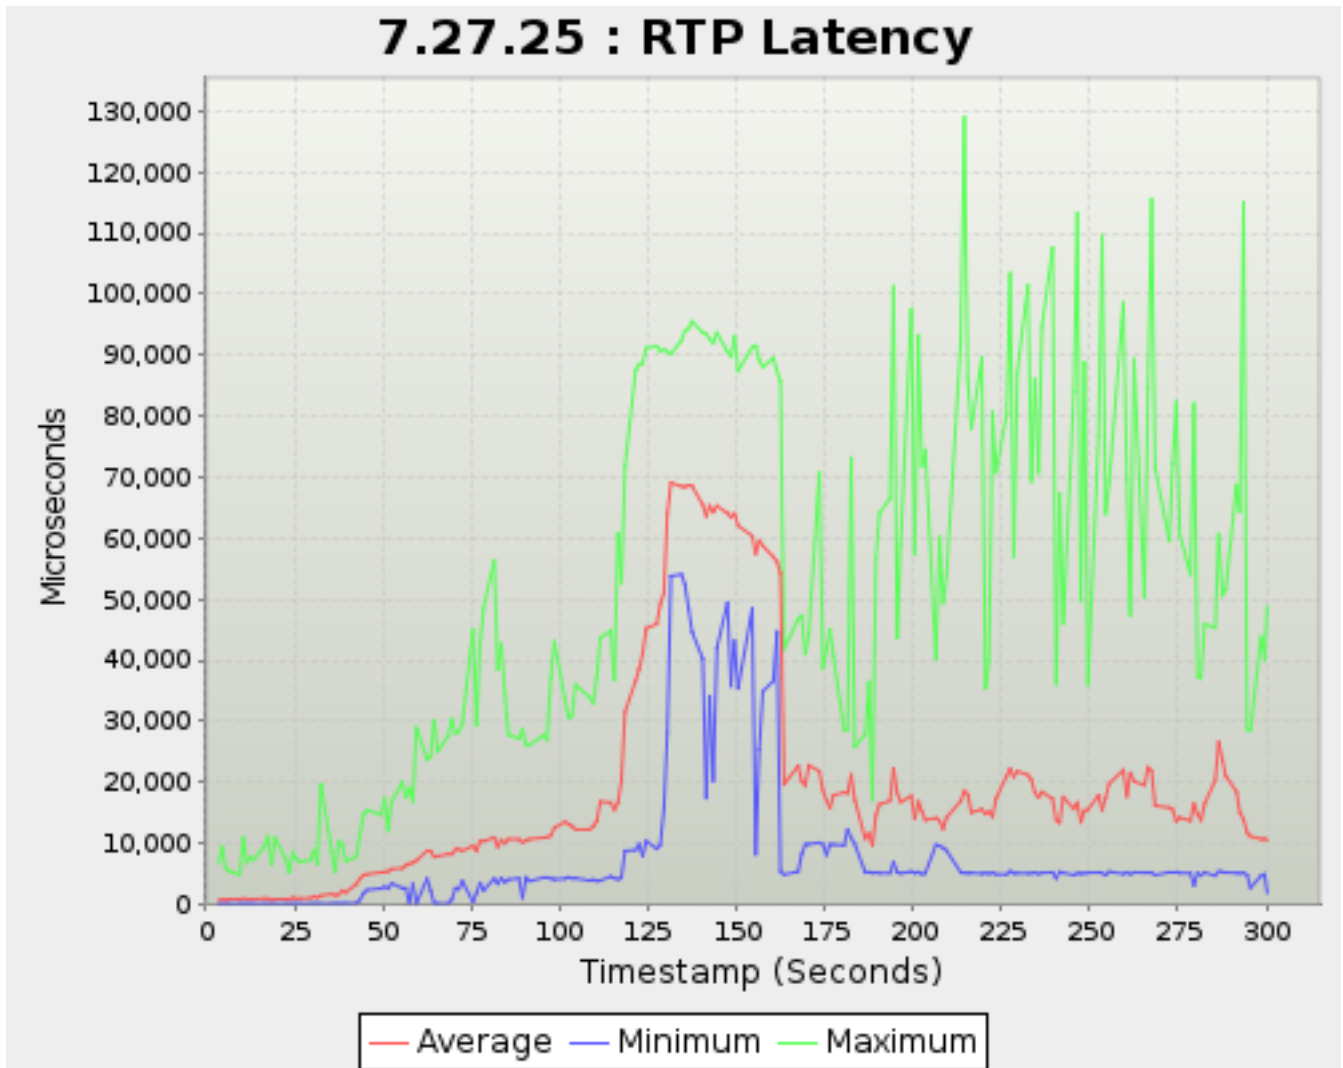

7.27.25. RTP Latency

Timestamp	Average	Minimum	Maximum
<i>Seconds</i>		<i>Microseconds</i>	
3.512	631.4726861024625	96.75	6,887.5
4.512	827.6082873278762	108.375	9,381.875
5.512	700.9363249379212	116.375	5,925.0
6.512	828.83981264637	100.375	5,454.0
9.512	823.4770861833106	107.125	4,811.375
10.512	923.937947689411	107.875	10,936.5
11.512	847.5514588253219	113.25	6,819.875
12.512	821.9624038109198	106.125	7,735.375
13.490	837.2343727547061	103.125	7,283.625
16.490	929.8873630811981	108.75	9,482.75
17.490	927.2761957937837	98.625	11,091.0
18.512	719.6077232785728	99.625	6,508.875
19.490	833.9269431144036	99.375	10,889.375
22.512	856.9654338753777	95.875	7,433.75
23.513	795.666213691184	97.5	5,239.625
24.513	1,059.1160410500402	98.375	8,481.875
25.490	901.3008933662802	105.25	7,487.125
26.514	943.5396906688518	105.875	6,946.5
29.512	1,003.7328608691373	96.75	7,236.625
30.513	1,277.2216502285303	96.0	8,825.375
31.494	1,055.0846312077579	100.125	6,575.5
32.490	1,418.33096584046	102.25	19,664.875
35.490	1,675.7319286441502	112.125	8,730.5
36.513	1,449.7927076299798	119.625	5,397.625