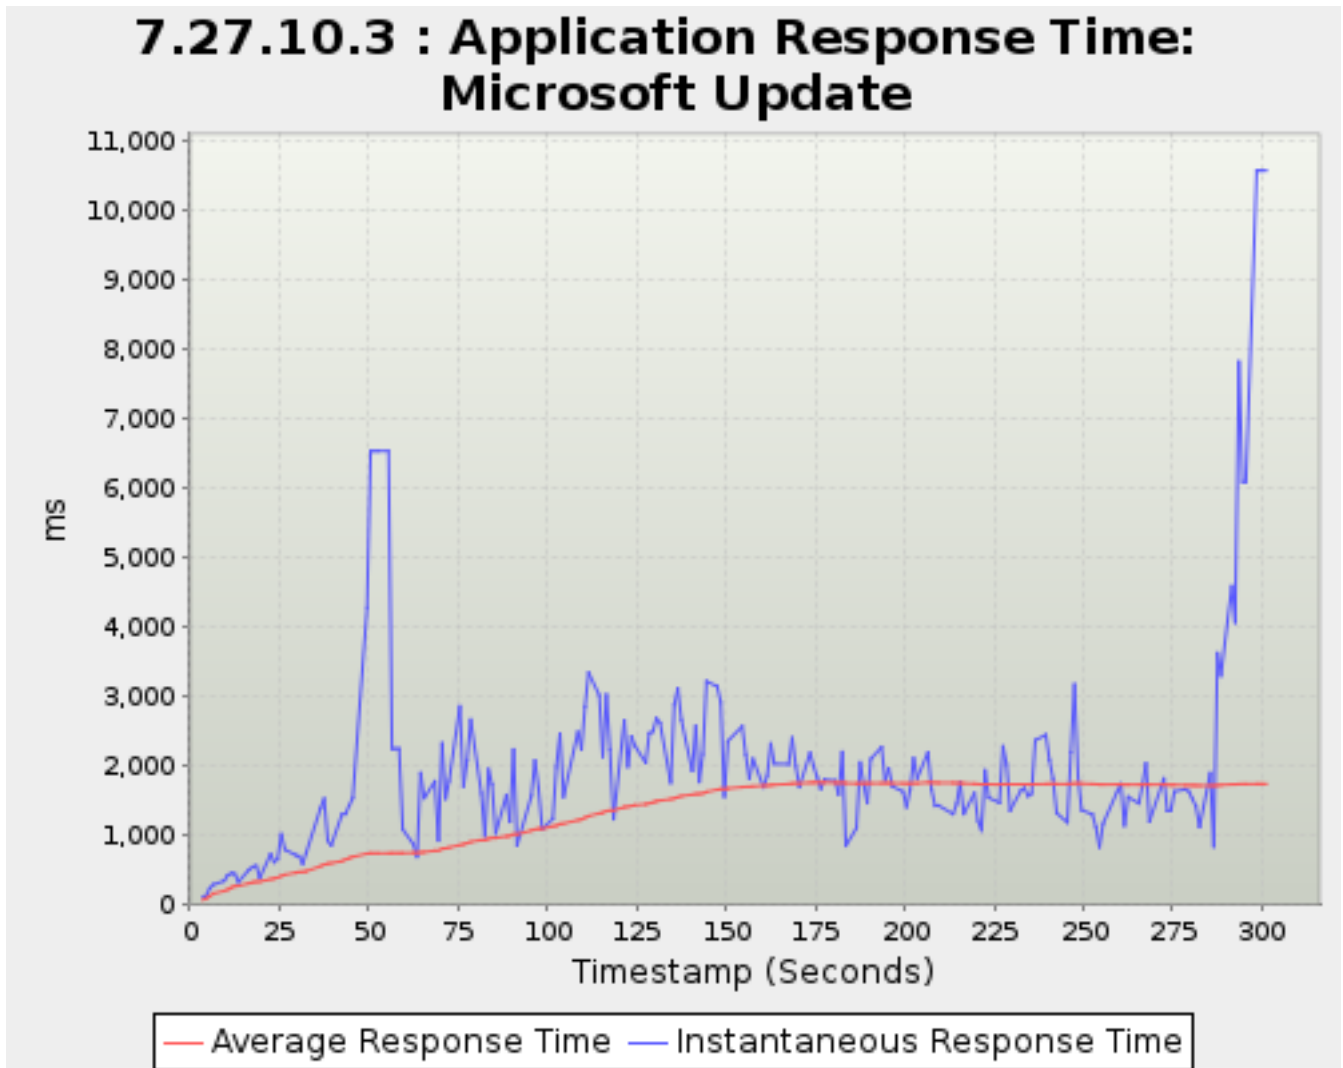

7.27.10.3. Application Response Time: Microsoft Update

Timestamp	Average Response Time	Instantaneous Response Time
<i>Seconds</i>		<i>Milliseconds</i>
3.512	61.5714	102.1429
4.512	83.4462	123.3913
5.512	115.7711	232.5000
6.512	153.2336	282.7917
9.512	190.7829	335.9000
10.512	209.8133	416.4286
11.512	240.7120	445.8800
12.512	260.1745	437.1905
13.490	263.9646	321.3571
16.490	300.9597	496.3750
17.490	315.5911	537.5000
18.512	322.7000	552.5556
19.490	325.0351	378.9231
22.512	360.6148	720.7619
23.513	371.4569	604.8824
24.513	381.4987	656.2143
25.490	407.2391	1,008.3529
26.514	424.0046	789.3158
29.512	453.5649	708.0556
30.513	463.4881	692.6667
31.494	466.4836	583.0769
32.490	474.6953	741.0625
36.513	547.0163	1,386.6429
37.513	571.7946	1,519.5625