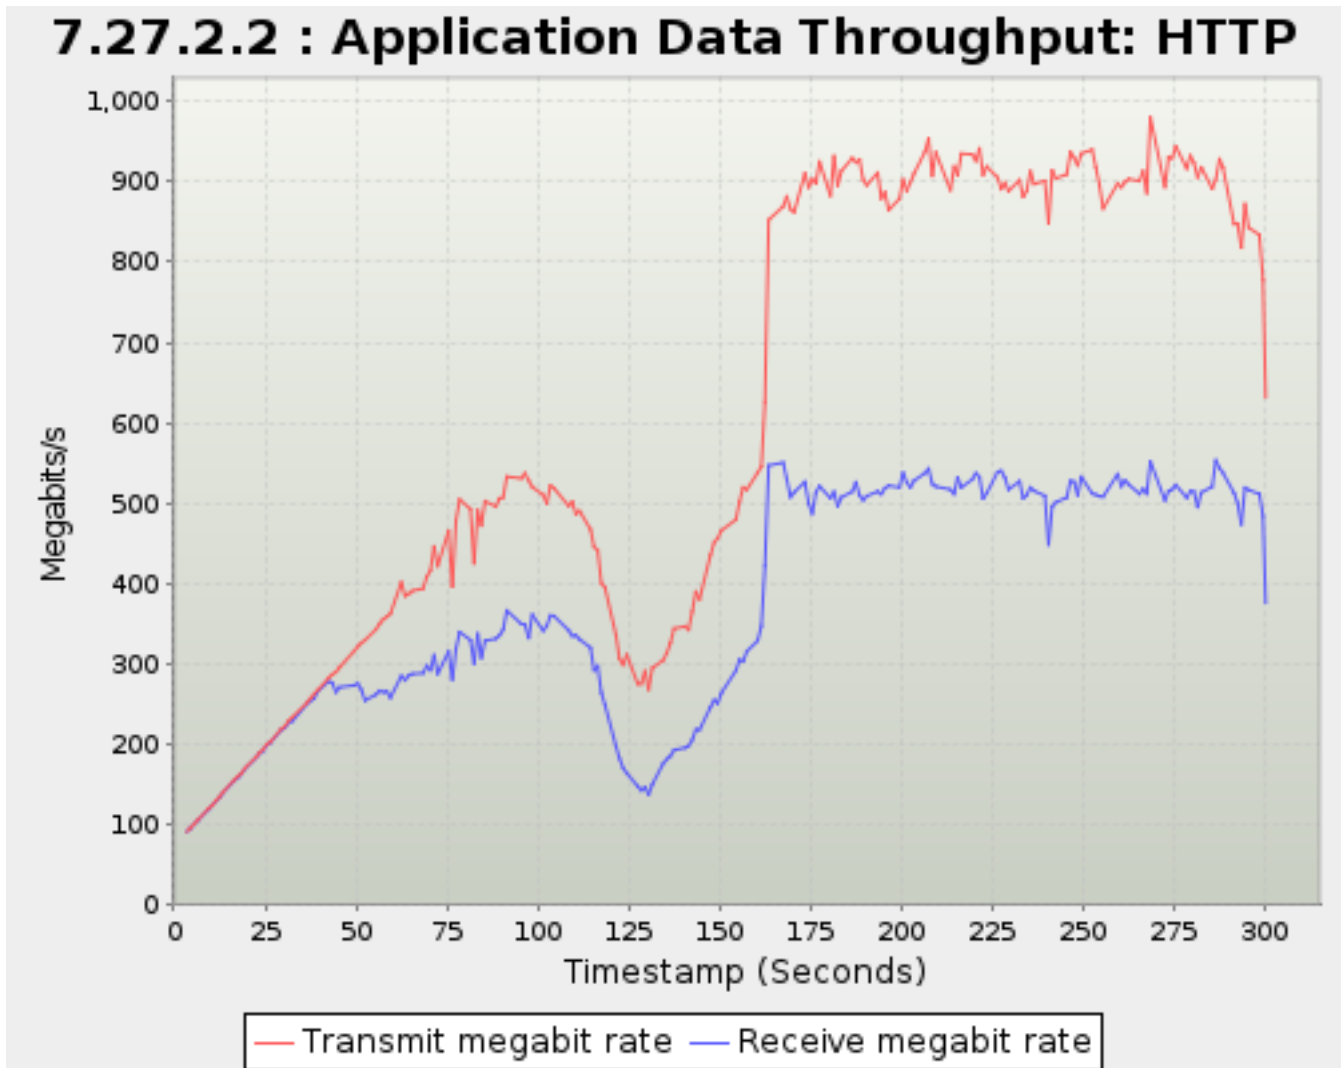

7.27.2.2. Application Data Throughput: HTTP

Data Rate shown includes Ethernet overhead.

Rates can fluctuate slightly above the physical maximum due to round-off errors in calculations.

Physical speeds on fiber optic can legitimately exceed 10Gbps.

Timestamp	Transmit megabit rate	Receive megabit rate
<i>Seconds</i>	<i>Megabits/s</i>	
3.512	90.74	90.54
4.512	95.04	94.66
5.512	100.1	99.75
6.512	104.9	104.3
9.512	119.4	118.3
10.512	123.3	123.2
11.512	~129	128.5
12.512	~134	133.3
13.490	139.8	~139
16.490	154.7	153.8
17.490	159.1	157.5
18.512	163.2	162.5
19.490	169.6	168.9
22.512	183.1	182.6
23.513	188.9	188.3
24.513	~193	191.4
25.490	199.2	198.3
26.514	202.4	201.5
29.512	218.6	217.7