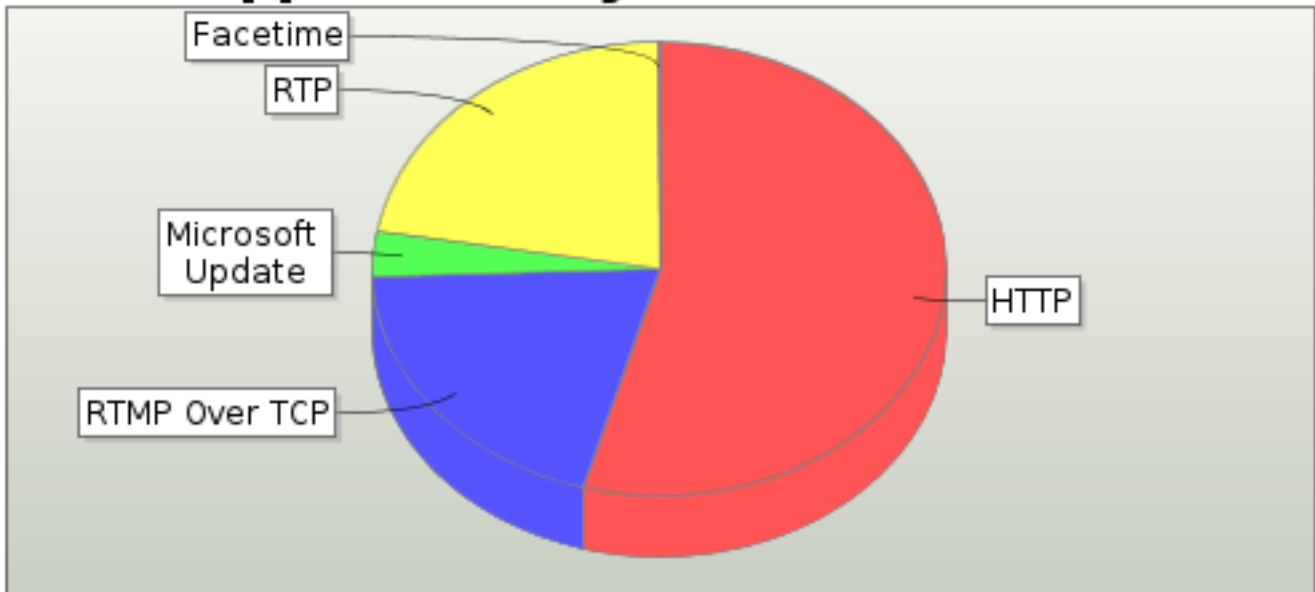

7.8. Application Data

Application Bytes Transmitted