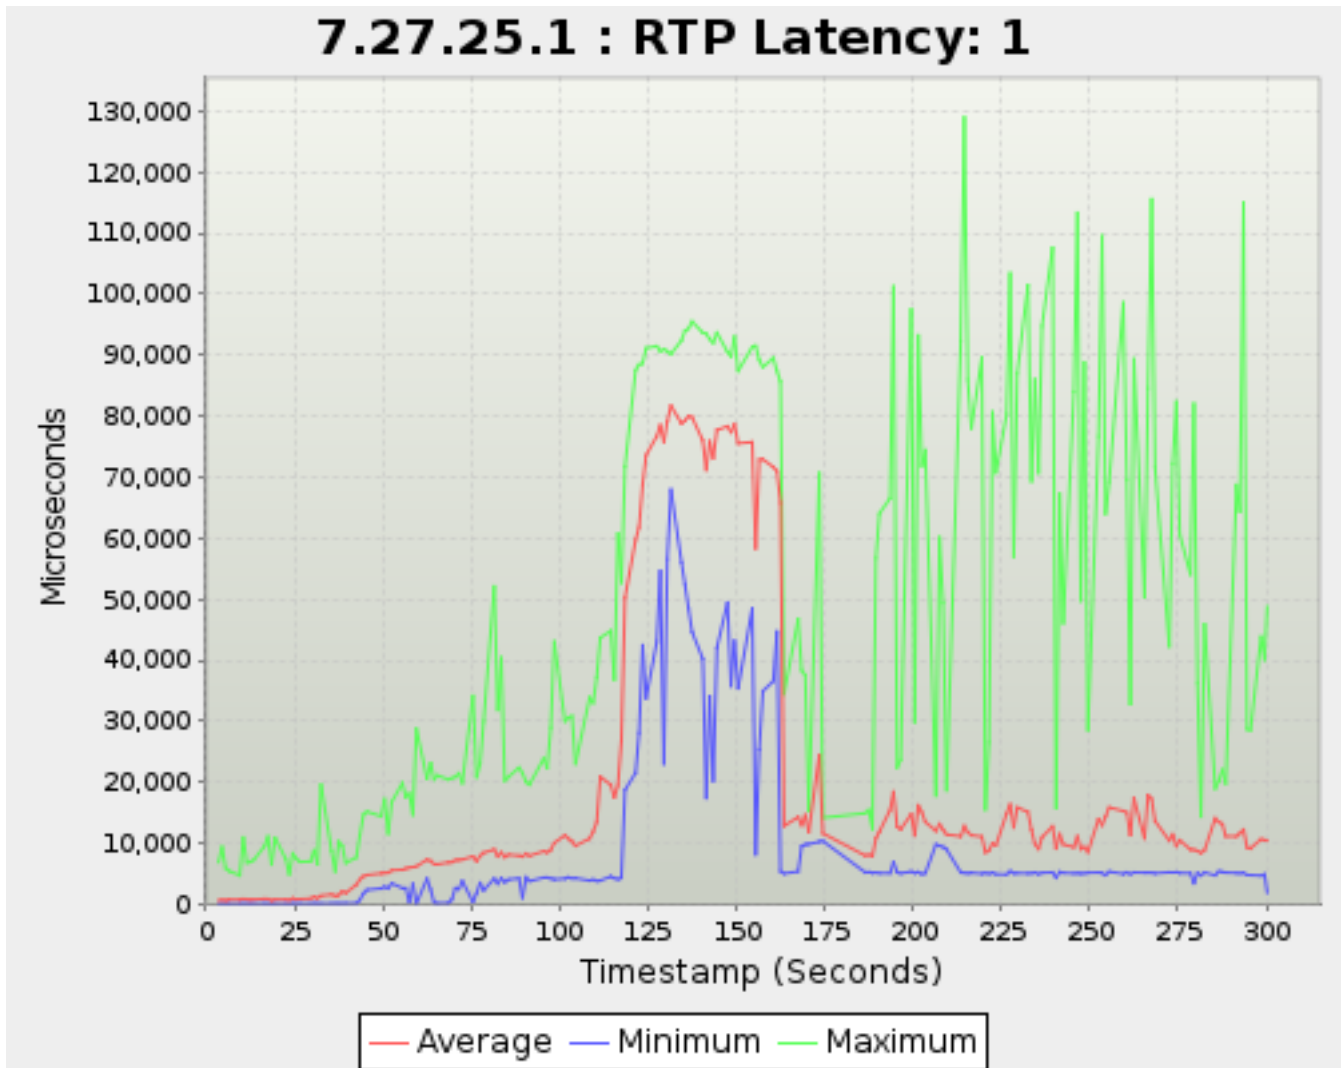

7.27.25.1. RTP Latency: 1

Timestamp	Average	Minimum	Maximum
<i>Seconds</i>		<i>Microseconds</i>	
3.512	630.2540735126942	104.5	6,887.5
4.512	721.2141131595677	108.375	9,381.875
5.512	633.803847067205	116.375	5,889.75
6.512	759.7480413663428	100.375	5,454.0
9.512	751.0350832046663	111.125	4,722.5
10.512	867.3934399343993	113.0	10,936.5
11.512	785.6710174795817	113.25	6,819.875
12.512	755.8711909318416	115.0	6,933.75
13.490	774.6656776901368	115.375	7,256.375
16.490	877.6419466206347	112.875	9,482.75
17.490	855.2244660194175	98.625	11,091.0
18.512	622.1706817335155	99.625	6,508.875
19.490	772.8763657274295	99.375	10,889.375
22.512	781.6096717394039	104.25	7,433.75
23.513	696.9787981432694	104.5	4,937.625
24.513	963.3644234311679	119.25	8,335.25
25.490	810.4057480980558	106.125	7,487.125
26.514	845.9740864920157	112.5	6,946.5
29.512	928.833287738688	100.125	7,005.875
30.513	1,197.0538304501988	123.875	8,825.375
31.494	976.9437458636664	104.375	6,575.5
32.490	1,383.104752561587	102.25	19,572.5
35.490	1,596.1871128871128	121.375	8,714.875
36.513	1,358.3380374758106	121.625	5,397.625