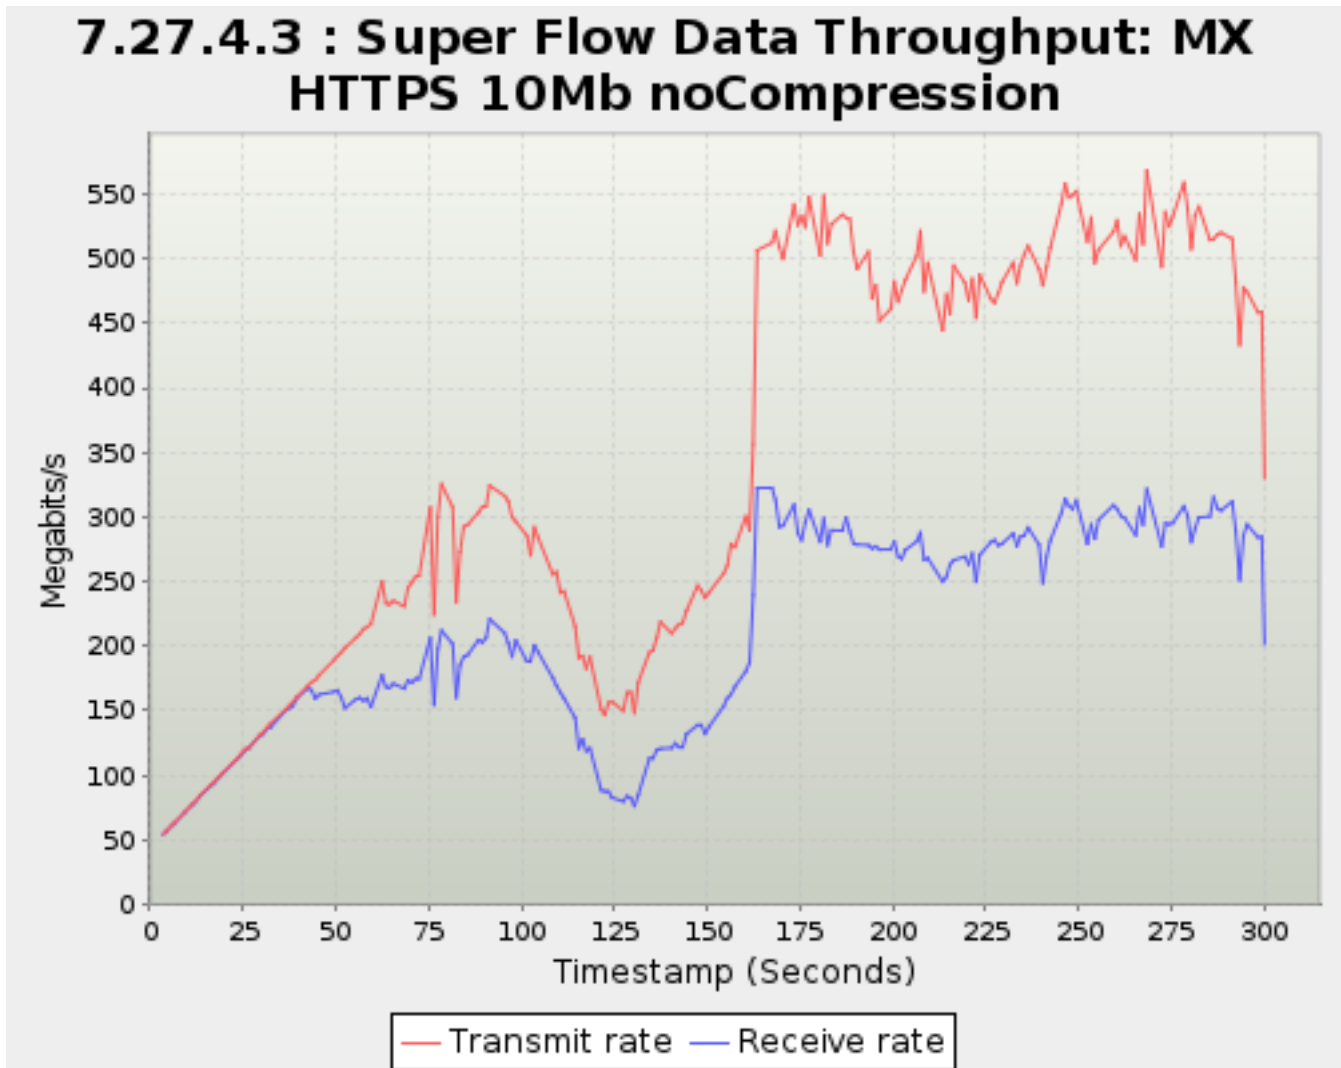

7.27.4.3. Super Flow Data Throughput: MX HTTPS 10Mb noCompression

Data Rate shown includes Ethernet overhead.

Rates can fluctuate slightly above the physical maximum due to round-off errors in calculations.

Physical speeds on fiber optic can legitimately exceed 10Gbps.

Timestamp	Transmit rate	Receive rate
<i>Seconds</i>	<i>Megabits/s</i>	
0.490	0.00	0.00
3.512	54.31	54.06
4.512	57.04	56.84
5.512	60.22	59.98
6.512	62.91	62.66
9.512	71.93	71.50
10.512	74.81	74.55
11.512	77.67	77.37
12.512	80.82	80.10
13.490	84.40	83.90
16.490	92.71	92.04
17.490	95.59	94.43
18.512	98.51	98.09
19.490	101.5	101.1
22.512	110.1	109.7
23.513	~113	112.5
24.513	116.3	115.5
25.490	120.2	~119
26.514	120.8	120.8