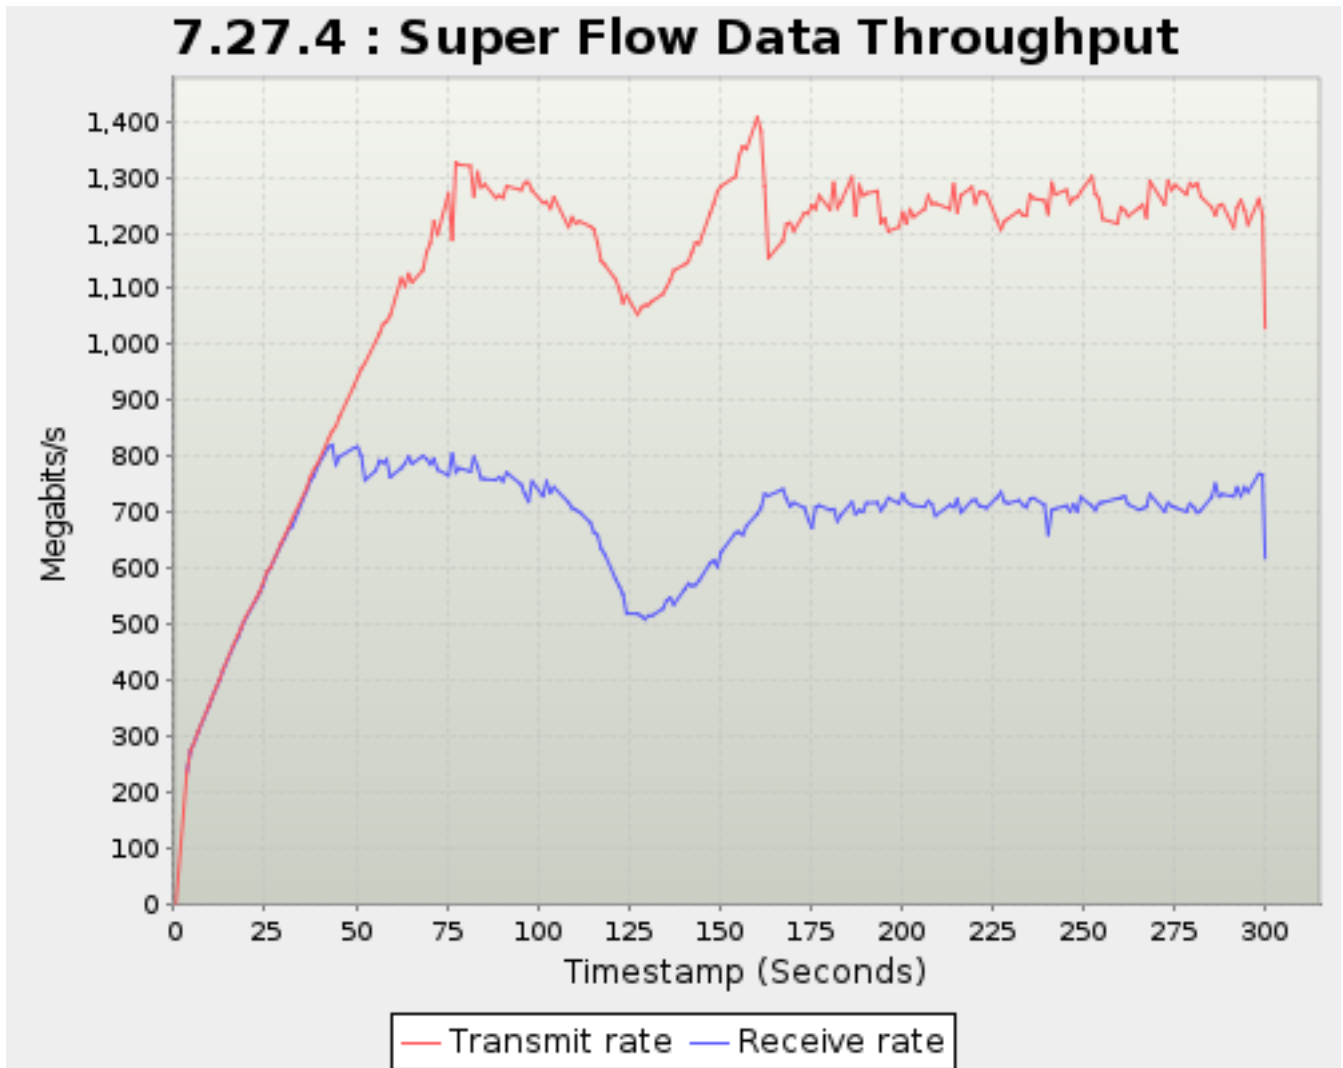

7.27.4. Super Flow Data Throughput

Data Rate shown includes Ethernet overhead.

Rates can fluctuate slightly above the physical maximum due to round-off errors in calculations.

Physical speeds on fiber optic can legitimately exceed 10Gbps.

Timestamp	Transmit rate	Receive rate
<i>Seconds</i>	<i>Megabits/s</i>	
0.490	0.001306	0.00
3.512	236.6	235.9
4.512	274.8	274.1
5.512	~289	288.2
6.512	307.4	306.6
9.512	354.3	352.7
10.512	370.4	369.1
11.512	386.8	~386
12.512	401.7	400.4
13.490	419.8	418.2
16.490	~466	463.9
17.490	479.8	475.9
18.512	494.6	493.5
19.490	510.8	508.3
22.512	545.8	543.9
23.513	558.1	556.7
24.513	575.2	570.1
25.490	593.7	592.2
26.514	~602	601.1