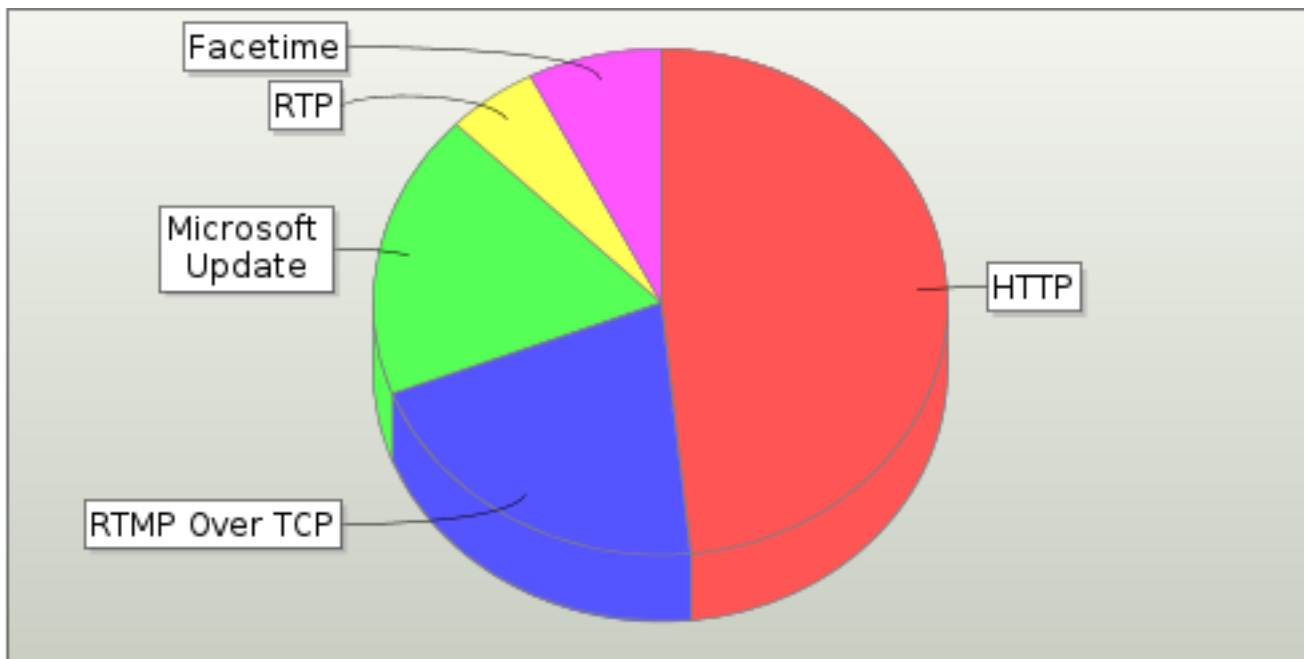

7.7. Application Aggregate Flows

There may be slices in this graph that are too small to be displayed.

Protocol	Aggregate Flows (Flows)	Aggregate Flows (%)
HTTP	38,314	48.349%
RTMP Over TCP	16,463	20.775%
Microsoft Update	14,456	18.242%
RTP	4,053	5.115%
Facetime	5,959	7.520%