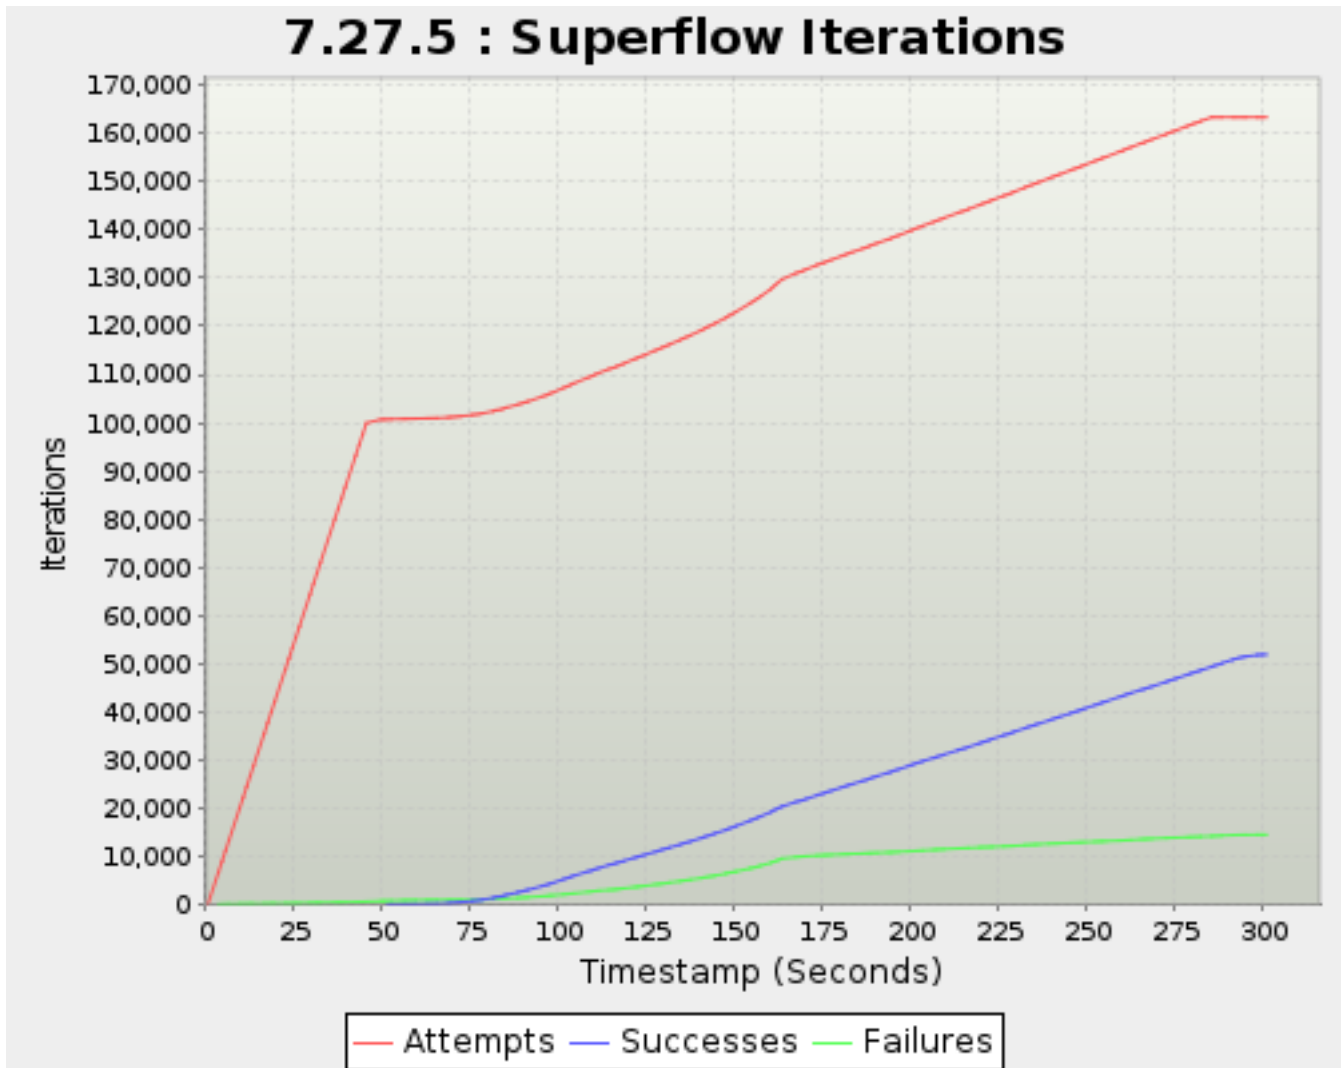

7.27.5. Superflow Iterations

Timestamp <i>Seconds</i>	Attempts	Successes <i>Sessions</i>	Failures
0.490	5	0	0
3.512	6,689	0	8
4.512	8,902	0	27
5.512	11,117	0	38
6.512	13,330	0	58
9.512	19,963	0	81
10.512	22,181	0	95
11.512	24,398	0	104
12.512	26,616	0	109
13.490	28,793	0	110
16.490	35,446	0	139
17.490	37,666	0	146
18.512	39,930	0	167
19.490	42,110	0	173
22.512	48,809	0	192
23.513	51,031	0	195
24.513	53,253	0	200
25.490	55,433	0	214
26.514	57,697	0	229
29.512	64,363	0	290
30.513	66,585	0	298
31.494	68,765	0	315
32.490	70,987	0	326
36.513	79,915	0	389