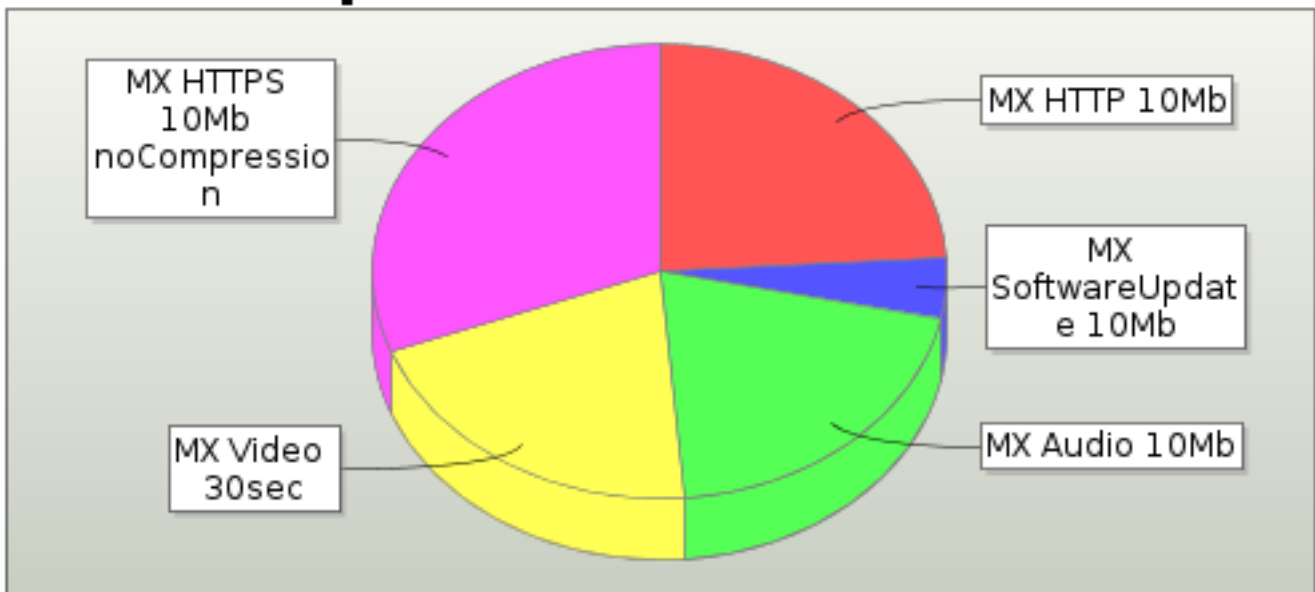

Super Flow Data Received

There may be slices in this graph that are too small to be displayed.

Super Flow	Data Transmitted (Bytes)	Data Transmitted (%)	Data Received (Bytes)	Data Received (%)	Delta Received (Tx - Rx) (Bytes)	% Received (%)
MX HTTP 10Mb	9,722,084,012	23.732%	5,995,724,457	24.011%	3,726,359,555	61.671
MX SoftwareUpdate 10Mb	1,344,062,590	3.281%	1,065,677,684	4.268%	278,384,906	79.288
MX Audio 10Mb	8,249,843,525	20.138%	5,082,030,754	20.352%	3,167,812,771	61.602
MX Video 30sec	9,115,679,556	22.252%	5,141,288,837	20.589%	3,974,390,719	56.400
MX HTTPS 10Mb noCompression	12,534,347,546	30.597%	7,686,263,802	30.781%	4,848,083,744	61.322