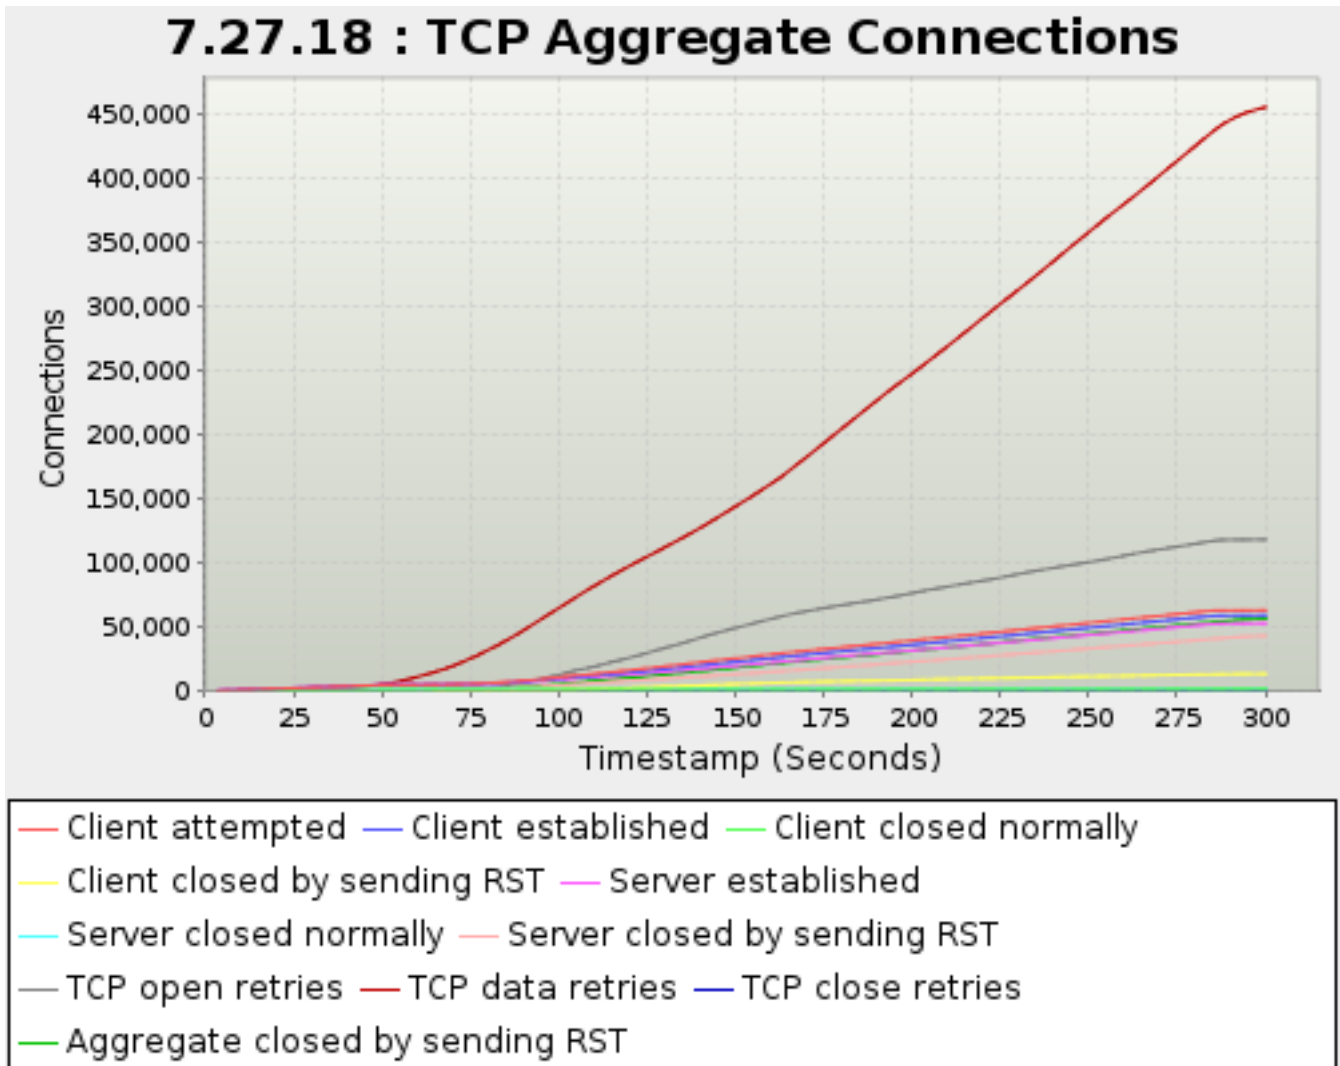

7.27.18. TCP Aggregate Connections

Timestamp	Client attempted	Client established	Client closed normally	Client closed by sending RST	Server established	Server closed normally	Server closed by sending RST	TCP open retries	TCP data retries	TCP close retries	Aggregate closed by sending RST
Seconds	TCP Sessions										
3.512	277	274	32	0	273	32	0	18	33	2	0
4.512	410	409	47	0	409	47	0	28	51	4	0
5.512	502	499	55	0	499	55	0	30	73	4	0
6.512	585	584	64	0	581	64	0	37	99	4	0
9.512	863	861	118	0	860	118	0	55	187	6	0
10.512	953	953	125	0	953	125	0	62	230	6	0
11.512	1,040	1,039	142	0	1,039	142	0	66	261	7	0
12.512	1,121	1,121	160	0	1,121	159	0	68	292	7	0
13.490	1,219	1,216	173	0	1,215	173	0	70	335	10	0
16.490	1,504	1,504	229	0	1,502	229	0	87	475	14	0
17.490	1,589	1,585	249	0	1,584	249	0	93	528	16	0
18.512	1,687	1,686	263	0	1,685	264	0	101	603	16	0
19.490	1,759	1,757	280	0	1,755	279	0	105	661	17	0
22.512	2,036	2,032	350	0	2,031	350	0	126	856	20	0
23.513	2,135	2,134	374	0	2,132	374	0	133	920	20	0
24.513	2,221	2,221	393	0	2,221	393	0	138	985	22	0
25.490	2,319	2,315	409	0	2,315	409	0	140	1,051	22	0
26.514	2,407	2,405	429	0	2,405	429	0	147	1,107	23	0
29.512	2,692	2,687	498	0	2,686	498	0	175	1,395	27	0
30.513	2,777	2,777	517	0	2,773	517	0	183	1,485	27	0