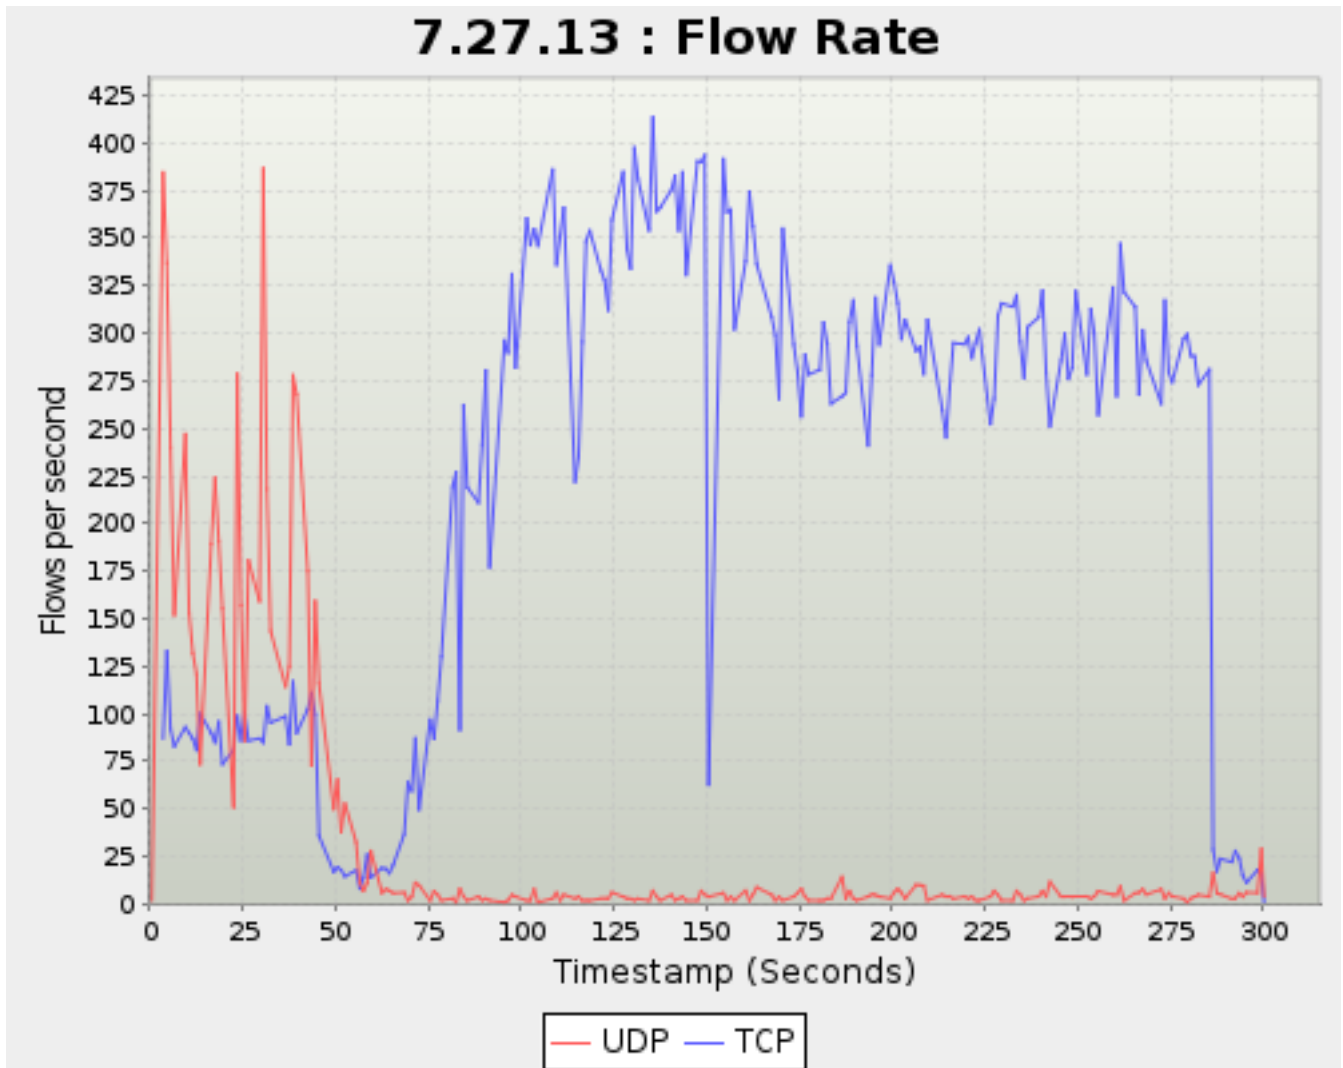

7.27.13. Flow Rate

Timestamp	UDP	TCP
<i>Seconds</i>		<i>Flows/s</i>
0.490	2.041	0
3.512	384.5	87.08
4.512	337	133
5.512	240	92
6.512	152	83
9.512	247	93
10.512	153	90
11.512	132	87
12.512	121	81
13.490	73.62	100.2
16.490	189.2	89.98
17.490	224	85
18.512	190.8	95.89
19.490	155.4	73.62
22.512	51.05	81.08
23.513	278.7	98.90
24.513	157	86
25.490	85.98	100.3
26.514	180.7	85.94
29.512	159.2	87.09
30.513	386.6	84.92
31.494	218.1	~104
32.490	143.6	95.38
36.513	114.4	98.73