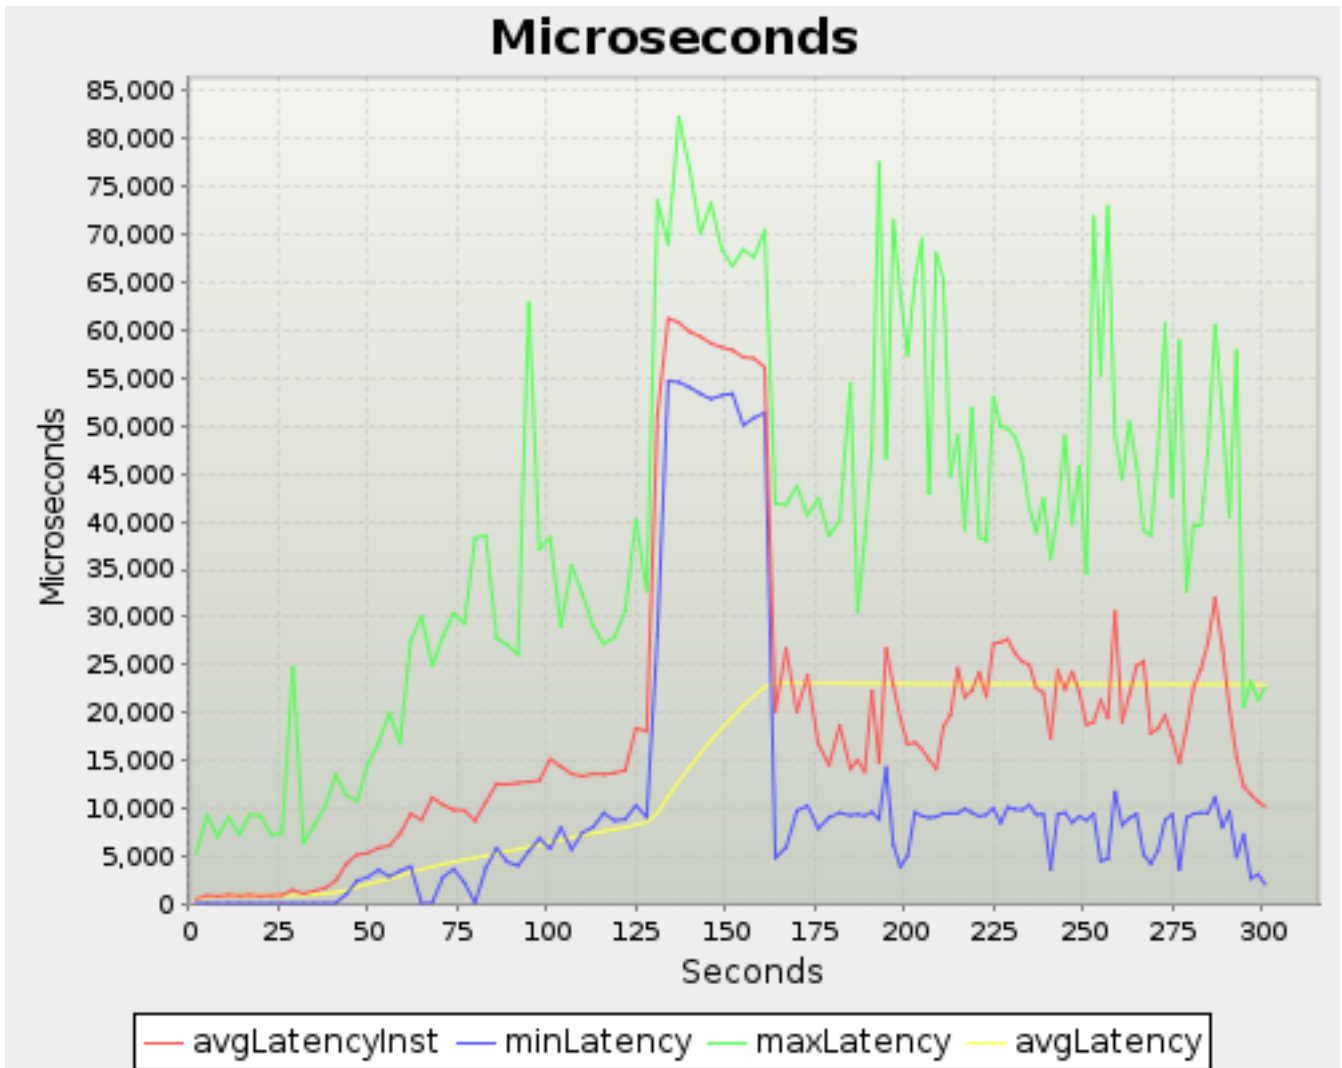

6.2.3.1. Microseconds

time	avgLatency	avgLatencyInst	maxLatency	minLatency
2.000	570.5704358812382	570.5704358812382	5,276.5	124.62499999999999
5.000	747.7834574361038	910.5665231312797	9,305.125	108.25
8.000	793.5425116779762	831.9772178115292	7,077.25	90.5
11.000	866.8963805834645	959.8823747405868	9,081.5	97.12499999999999
14.000	871.1818536369991	880.8787152755293	7,283.625000000002	95.37499999999999
17.000	883.7416519834405	962.0600688468159	9,362.625	83.87499999999999
20.000	881.6004798425132	867.1172565215119	9,239.874999999995	83.37499999999999
23.000	873.9493050118425	900.8757373561549	7,249.5	88.12499999999999
26.000	892.4408788073638	955.421619176843	7,436.375	90.25
29.000	938.0305469565633	1,480.827427560274	24,785.25	92.37499999999999
32.000	969.875849916274	1,100.456221384871	6,425.75	82.87499999999999
35.000	1,018.593444580304	1,402.681341719077	8,271.25	92.12499999999999
38.000	1,095.9002065100976	1,681.099530646052	10,177.874999999995	93.37499999999999
41.000	1,230.14771545108	2,454.8399154218664	13,488.625	107
44.000	1,463.6575373041017	4,236.3884527890805	11,405.75	1,060
47.000	1,802.6419995477283	5,188.519855595668	10,769	2,457.375000000001
50.000	2,105.345426007156	5,345.370331950207	14,687.5	2,846.125
53.000	2,384.423811716778	5,892.510311555058	16,840.5	3,579.25
56.000	2,672.640835389597	6,118.5202451522155	19,978.875	2,891.375000000001
59.000	2,970.9044093137873	7,371.88270980789	16,874.5	3,480.25
62.000	3,304.7934299423646	9,443.661266462208	27,547.875	3,946.875000000001
65.000	3,633.495980110977	8,818.104415691107	30,107	95.37499999999999
68.000	3,920.9533319934203	11,133.972723590046	24,927.625	157.25
71.000	4,182.670897811094	10,405.424941970878	28,010.5	2,821.625
74.000	4,428.365205709708	9,857.516105826871	30,388.25	3,675.625