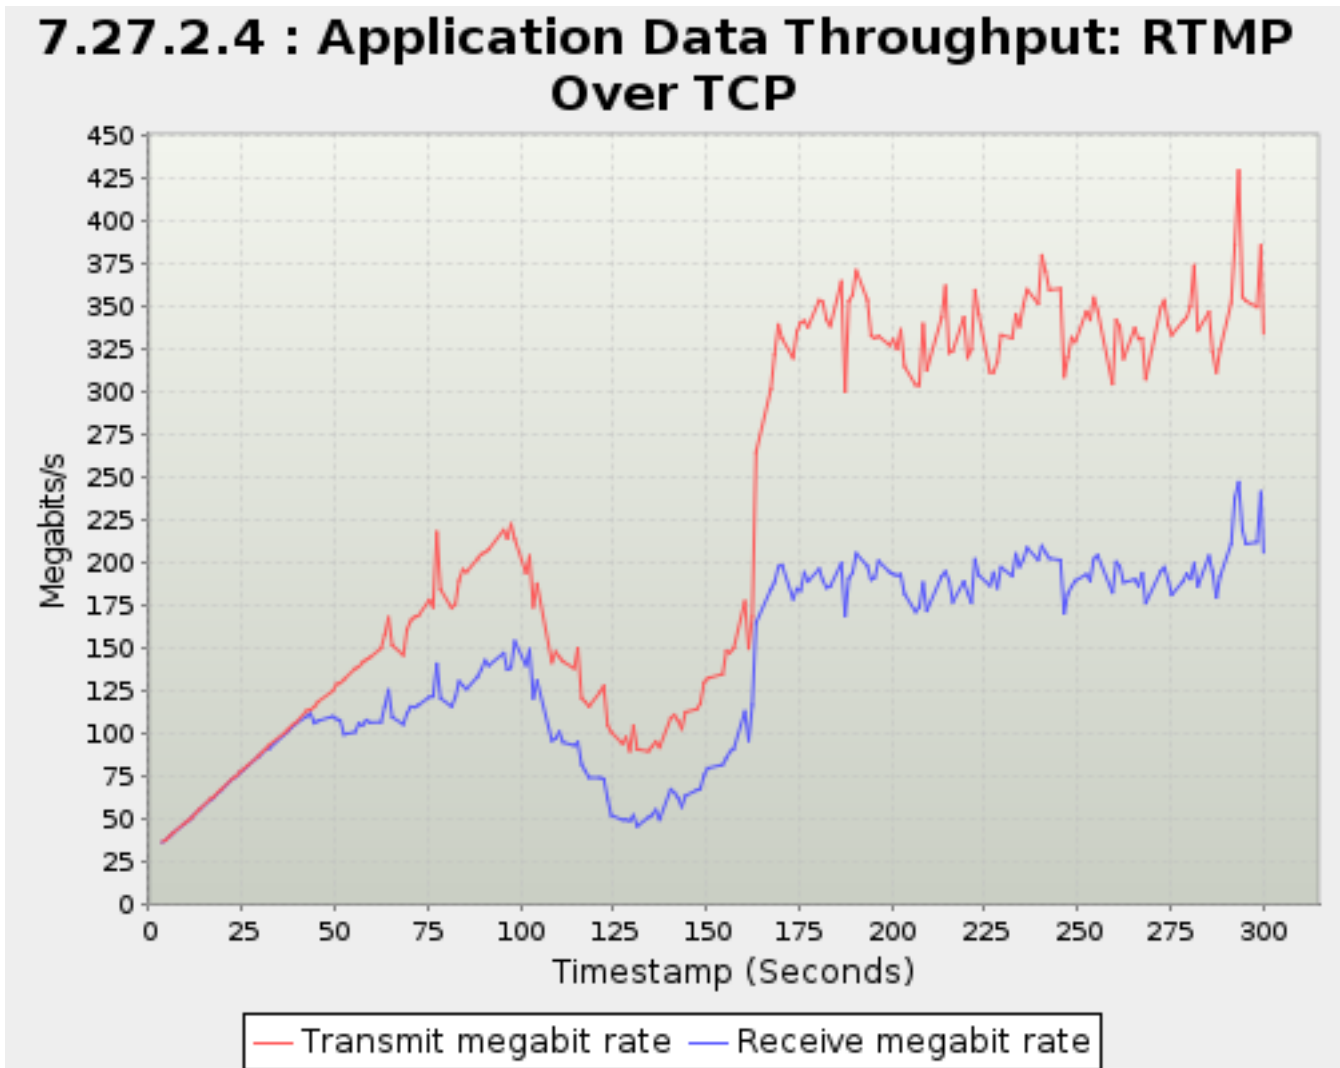

7.27.2.4. Application Data Throughput: RTMP Over TCP

Data Rate shown includes Ethernet overhead.

Rates can fluctuate slightly above the physical maximum due to round-off errors in calculations.

Physical speeds on fiber optic can legitimately exceed 10Gbps.

Timestamp	Transmit megabit rate	Receive megabit rate
<i>Seconds</i>	<i>Megabits/s</i>	
3.512	36.49	36.35
4.512	37.67	37.54
5.512	39.79	39.58
6.512	41.87	41.72
9.512	47.34	47.14
10.512	48.95	48.54
11.512	50.78	50.74
12.512	53.27	53.05
13.490	55.41	55.12
16.490	61.57	61.11
17.490	63.04	62.38
18.512	65.45	65.18
19.490	67.40	66.81
22.512	73.76	73.49
23.513	75.04	74.76
24.513	77.57	77.24
25.490	79.22	78.89
26.514	81.22	80.88
29.512	86.87	86.49