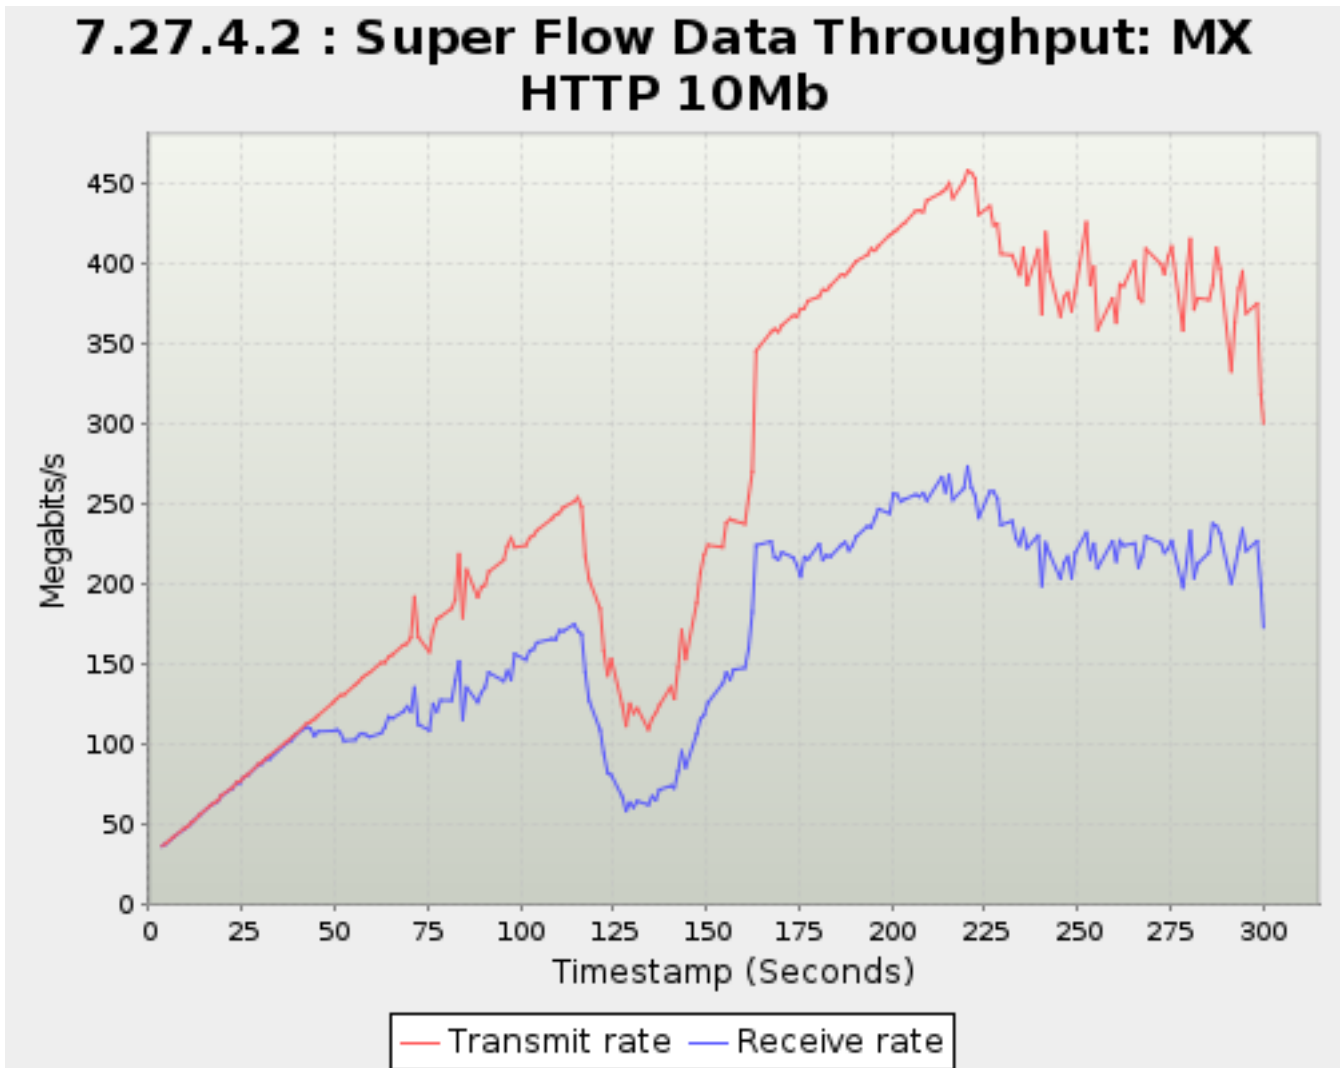

7.27.4.2. Super Flow Data Throughput: MX HTTP 10Mb

Data Rate shown includes Ethernet overhead.

Rates can fluctuate slightly above the physical maximum due to round-off errors in calculations.

Physical speeds on fiber optic can legitimately exceed 10Gbps.

Timestamp	Transmit rate	Receive rate
<i>Seconds</i>	<i>Megabits/s</i>	
0.490	0.00	0.00
3.512	36.43	36.28
4.512	-38	37.82
5.512	39.93	39.77
6.512	41.95	41.77
9.512	47.47	47.12
10.512	48.75	48.39
11.512	51.30	51.11
12.512	53.14	53.20
13.490	55.65	55.41
16.490	61.65	61.70
17.490	63.47	63.05
18.512	64.67	64.40
19.490	68.13	67.86
22.512	-73	72.57
23.513	75.90	75.59
24.513	76.88	75.85
25.490	79.52	79.46
26.514	80.90	80.55