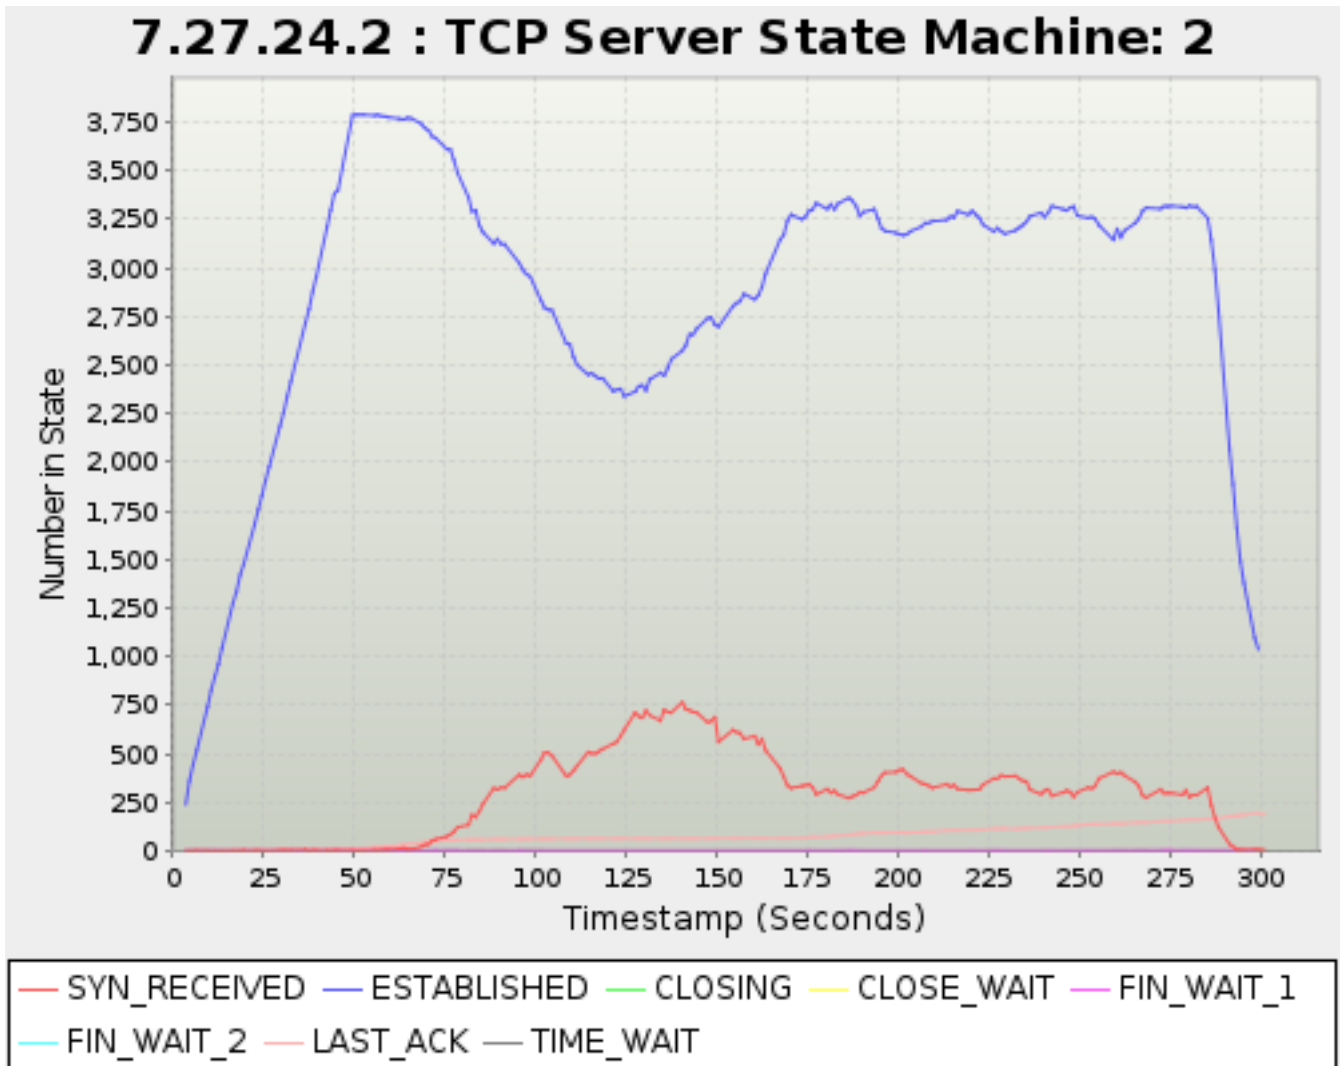

7.27.24.2. TCP Server State Machine: 2

Timestamp	SYN_RECEIV ED	ESTABLISHE D	CLOSING	CLOSE_WAIT	FIN_WAIT_1	FIN_WAIT_2	LAST_ACK	TIME_WAIT
<i>Seconds</i>	<i>TCP Sessions</i>							
3.512	2	240	0	0	1	0	0	1
4.512	1	362	0	0	0	0	0	0
5.512	1	444	0	0	0	0	0	0
6.512	3	517	0	0	0	0	0	0
9.512	2	742	0	0	0	0	0	0
10.512	0	828	0	0	0	0	0	0
11.512	1	896	0	0	1	0	0	0
12.512	0	961	0	0	1	0	0	0
13.490	1	1,042	0	0	0	0	1	0
16.490	2	1,273	0	0	0	0	1	0
17.490	1	1,335	0	0	0	0	1	0
18.512	2	1,421	0	0	0	0	2	0
19.490	3	1,475	0	0	1	0	1	0
22.512	2	1,681	0	0	0	0	2	0
23.513	3	1,758	0	0	0	0	2	0
24.513	0	1,828	0	0	0	0	2	0
25.490	1	1,906	0	0	0	0	2	0
26.514	0	1,976	0	0	0	0	2	0
29.512	4	2,188	0	0	0	0	3	0
30.513	4	2,256	0	0	0	0	3	0
31.494	3	2,339	0	0	0	0	3	0
32.490	4	2,414	0	0	0	0	3	1