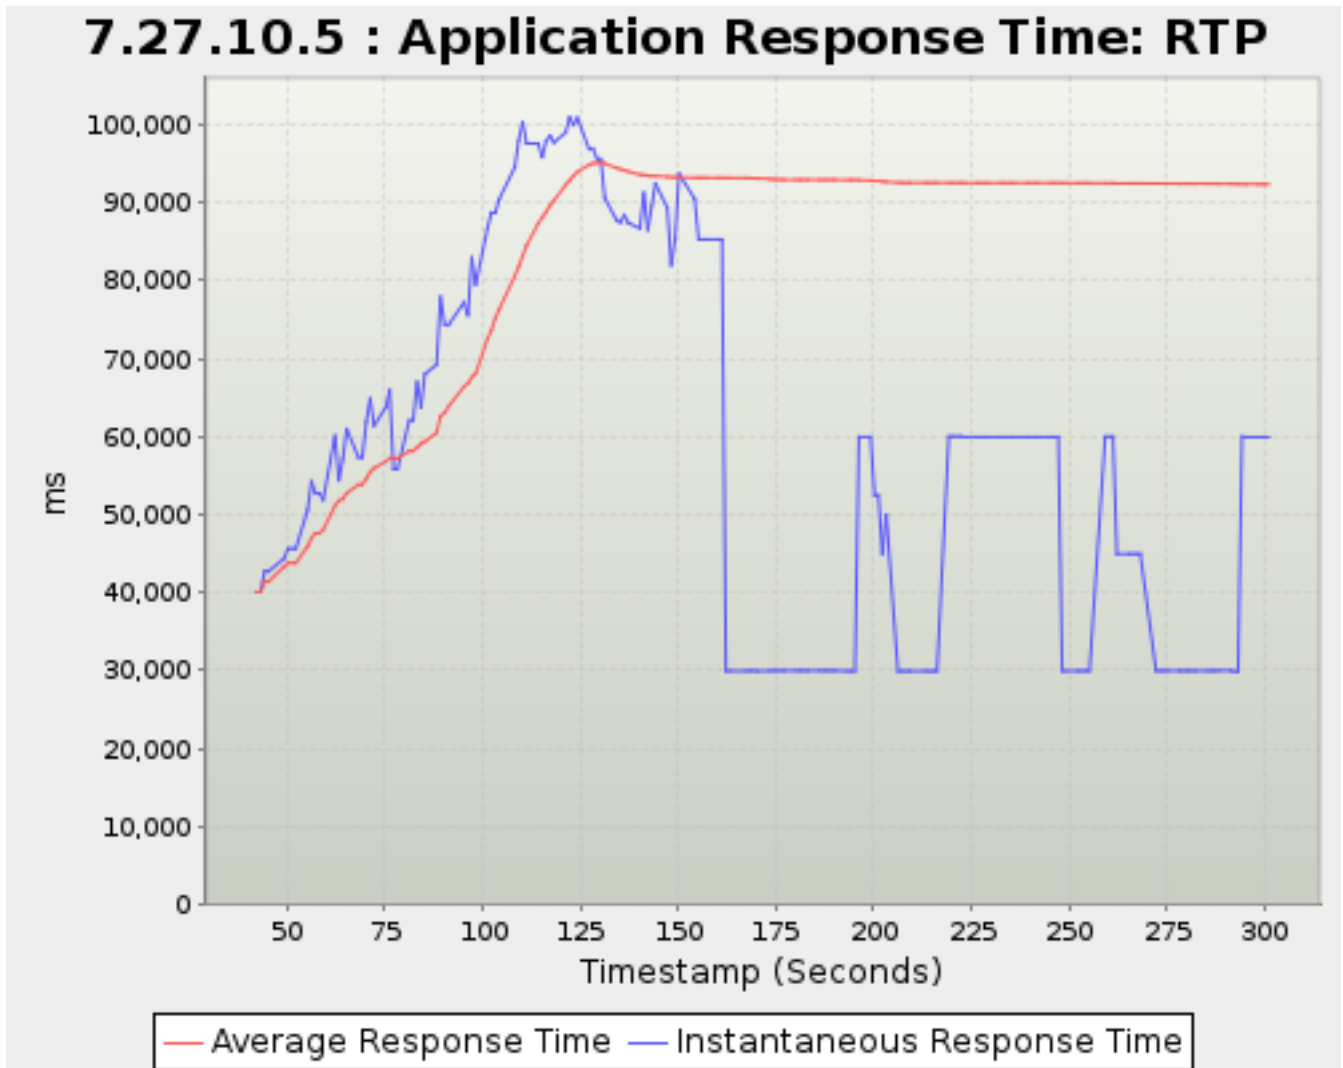

7.27.10.5. Application Response Time: RTP

Timestamp	Average Response Time	Instantaneous Response Time
<i>Seconds</i>		<i>Milliseconds</i>
3.241	0.0000	0.0000
4.224	0.0000	0.0000
5.223	0.0000	0.0000
6.228	0.0000	0.0000
9.228	0.0000	0.0000
10.230	0.0000	0.0000
11.228	0.0000	0.0000
12.230	0.0000	0.0000
13.228	0.0000	0.0000
16.230	0.0000	0.0000
17.224	0.0000	0.0000
18.228	0.0000	0.0000
19.228	0.0000	0.0000
22.223	0.0000	0.0000
23.228	0.0000	0.0000
24.230	0.0000	0.0000
25.224	0.0000	0.0000
26.229	0.0000	0.0000
29.224	0.0000	0.0000
30.230	0.0000	0.0000
31.230	0.0000	0.0000
32.224	0.0000	0.0000
36.229	0.0000	0.0000
37.224	0.0000	0.0000