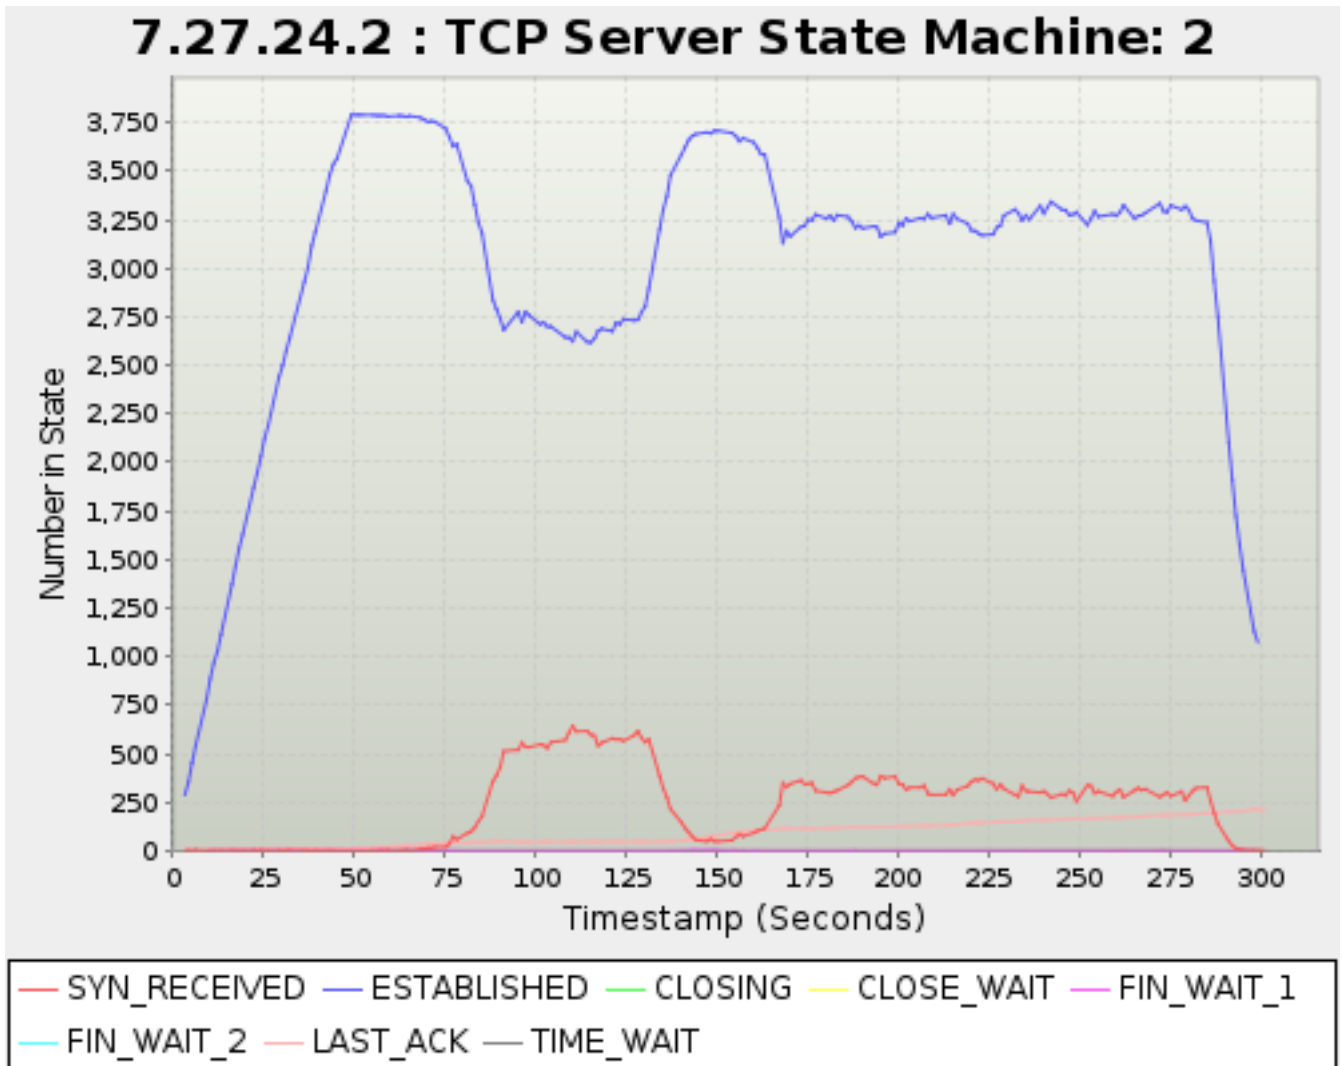

7.27.24.2. TCP Server State Machine: 2

Timestamp	SYN_RECEIV ED	ESTABLISHE D	CLOSING	CLOSE_WAIT	FIN_WAIT_1	FIN_WAIT_2	LAST_ACK	TIME_WAIT
<i>Seconds</i>	<i>TCP Sessions</i>							
3.241	1	289	0	0	0	0	1	0
4.224	4	353	0	0	0	0	1	0
5.223	2	453	0	0	0	0	1	0
6.228	5	543	0	0	0	0	1	0
9.228	1	779	0	0	0	0	3	0
10.230	2	886	0	0	1	0	3	0
11.228	3	968	0	0	0	0	3	0
12.230	0	1,028	0	0	0	0	4	0
13.228	3	1,114	0	0	0	0	4	0
16.230	4	1,372	0	0	0	0	5	0
17.224	2	1,466	0	0	1	0	6	1
18.228	1	1,560	0	0	1	0	5	0
19.228	2	1,630	0	0	1	0	6	1
22.223	4	1,871	0	0	0	0	5	0
23.228	1	1,947	0	0	0	0	6	0
24.230	5	2,031	0	0	0	0	8	1
25.224	0	2,124	0	0	0	0	8	0
26.229	2	2,189	0	0	0	0	8	0
29.224	3	2,441	0	0	1	0	9	0
30.230	1	2,500	0	0	0	0	9	1
31.230	3	2,577	0	0	0	0	9	0
32.224	4	2,645	0	0	0	0	11	0