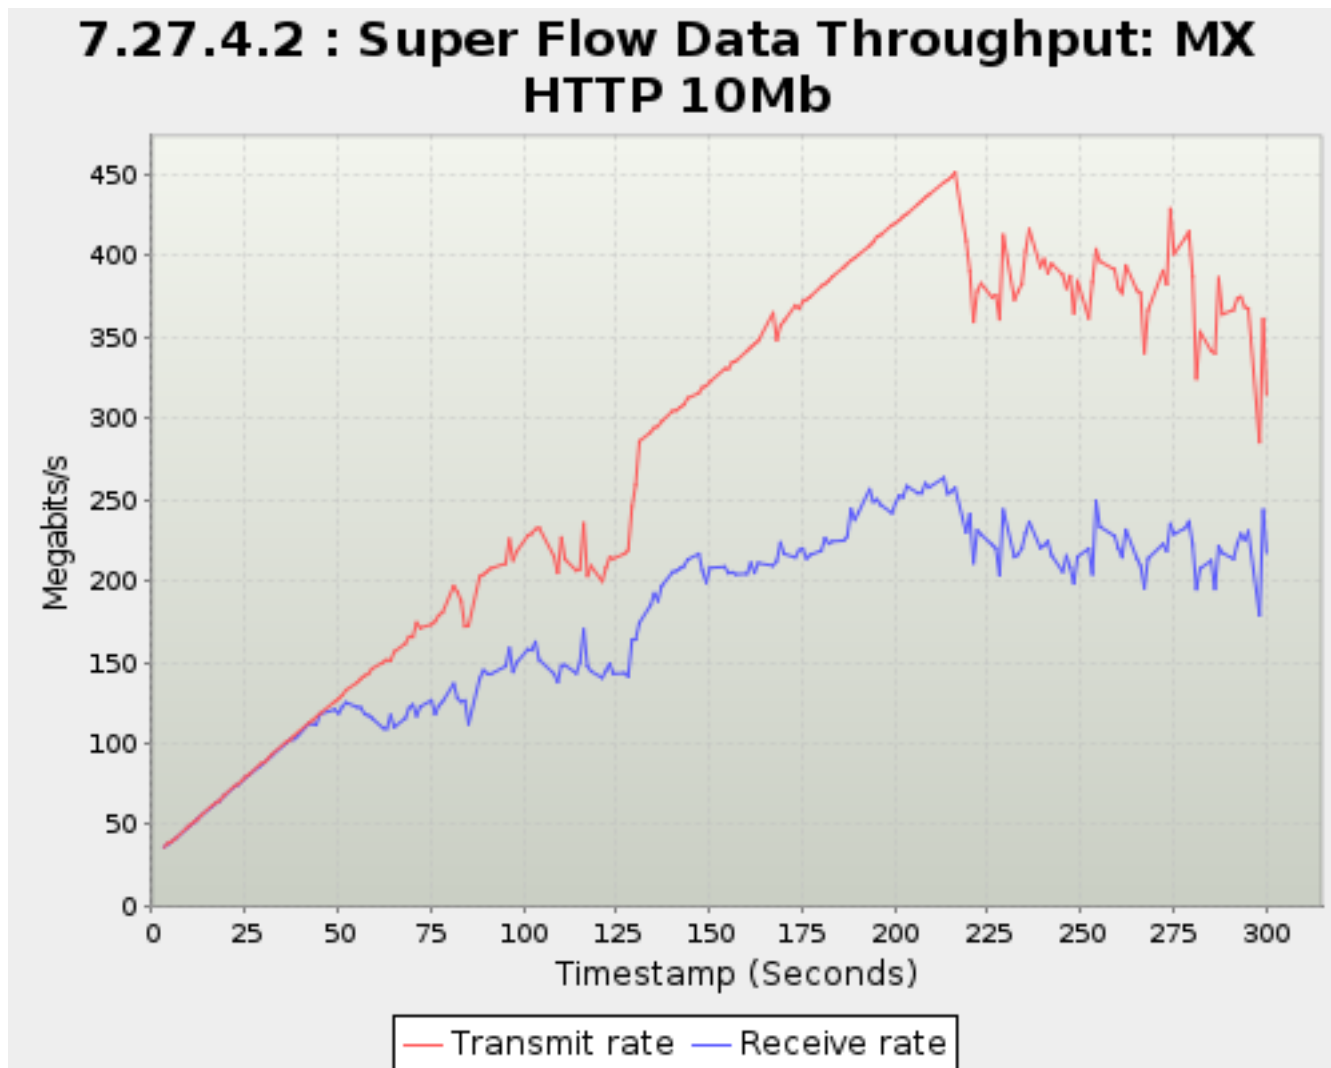

7.27.4.2. Super Flow Data Throughput: MX HTTP 10Mb

Data Rate shown includes Ethernet overhead.

Rates can fluctuate slightly above the physical maximum due to round-off errors in calculations.

Physical speeds on fiber optic can legitimately exceed 10Gbps.

Timestamp	Transmit rate	Receive rate
<i>Seconds</i>	<i>Megabits/s</i>	
0.224	0.00	0.00
3.241	36.47	36.31
4.224	38.55	38.17
5.223	39.81	39.62
6.228	41.48	41.31
9.228	47.82	47.56
10.230	49.94	49.63
11.228	51.71	51.22
12.230	53.44	53.62
13.228	55.95	55.72
16.230	-62	61.53
17.224	63.59	63.50
18.228	65.06	64.82
19.228	67.75	67.50
22.223	73.94	73.64
23.228	75.16	74.84
24.230	77.30	76.95
25.224	79.72	79.36
26.229	81.26	80.92