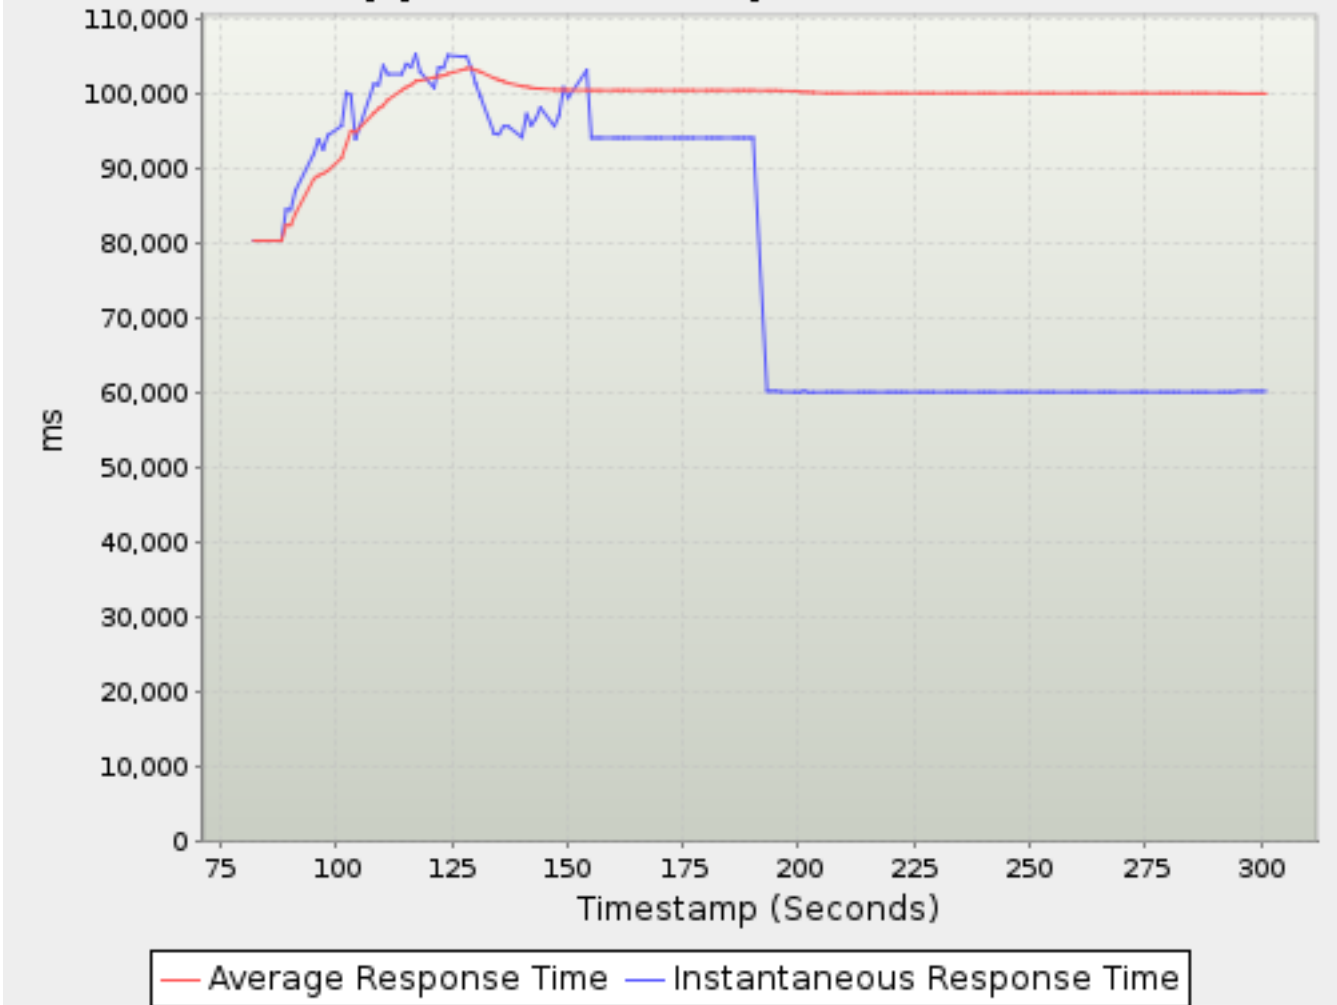

7.27.10.1. Application Response Time: Facetime

7.27.10.1 : Application Response Time: Facetime

Timestamp	Average Response Time	Instantaneous Response Time
Seconds	Milliseconds	Milliseconds
0.224	0.0000	0.0000
3.241	0.0000	0.0000
4.224	0.0000	0.0000
5.223	0.0000	0.0000
6.228	0.0000	0.0000
9.228	0.0000	0.0000
10.230	0.0000	0.0000
11.228	0.0000	0.0000
12.230	0.0000	0.0000
13.228	0.0000	0.0000
16.230	0.0000	0.0000
17.224	0.0000	0.0000
18.228	0.0000	0.0000
19.228	0.0000	0.0000
22.223	0.0000	0.0000
23.228	0.0000	0.0000
24.230	0.0000	0.0000
25.224	0.0000	0.0000
26.229	0.0000	0.0000
29.224	0.0000	0.0000
30.230	0.0000	0.0000
31.230	0.0000	0.0000
32.224	0.0000	0.0000
36.229	0.0000	0.0000