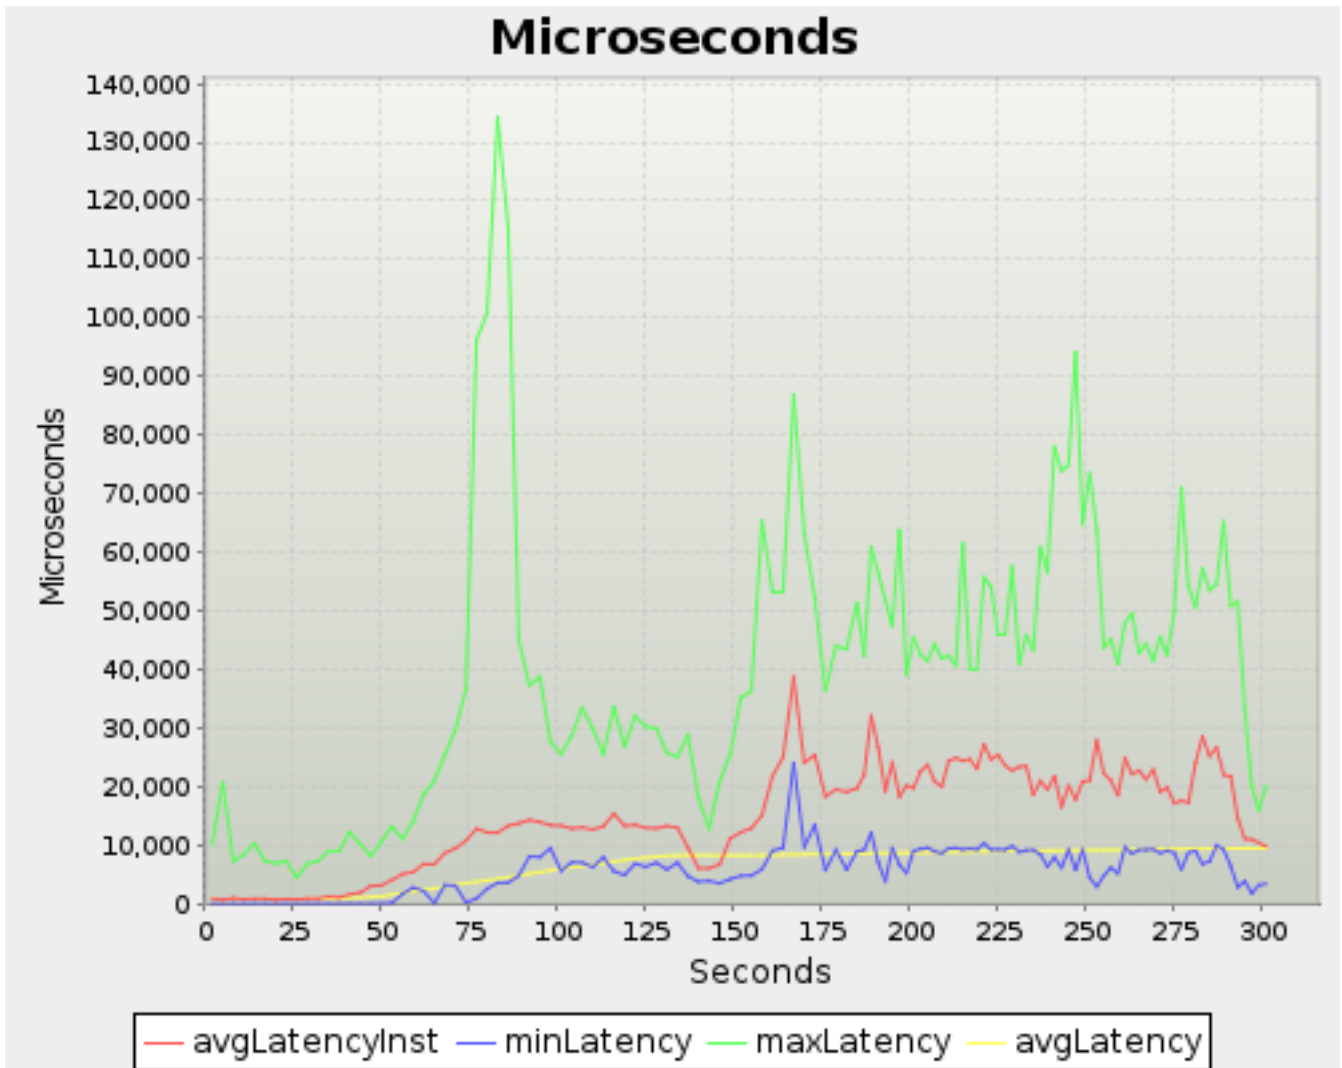

6.2.3.1. Microseconds

time	avgLatency	avgLatencyInst	maxLatency	minLatency
2.000	979.9835902536051	979.9835902536051	10,289	105.37499999999999
5.000	686.6367409867173	764.0085128205128	20,809.625	97.12499999999999
8.000	825.5494385099972	1,024.7204507731287	7,312.625000000002	98.12499999999999
11.000	860.5432909868393	858.6712474375524	8,497.374999999995	96.37499999999999
14.000	854.8181421967548	948.9349081364829	10,380.625	100.5
17.000	854.3387182541371	932.9091738654338	7,309.125000000002	97
20.000	852.4602506102793	795.4871894625686	6,980	99.87499999999999
23.000	885.8476560399979	893.7436001214206	7,350.375	92.25
26.000	889.4301860202146	821.2171693296776	4,543	91.5
29.000	890.2342287438056	966.9183934962223	6,963.5	99.62499999999999
32.000	906.0307512195908	958.3034391424901	7,330.375	98.25
35.000	945.4103864987758	1,275.2069288389514	9,042	96.87499999999999
38.000	981.362973861468	1,168.359664235182	9,052.625	87
41.000	1,040.634439167358	1,665.7866723139907	12,296.75	102.12499999999999
44.000	1,094.7231166860026	1,985.9787947926452	10,283.25	96.62499999999999
47.000	1,216.139606478383	3,119.5572437607916	8,249.75	105.75
50.000	1,378.4002978929927	3,209.421352489472	10,670.625	113.12499999999999
53.000	1,640.1476371515737	4,141.751553171502	13,263.374999999995	222
56.000	1,918.0441774600108	5,154.849922958398	11,170.874999999995	1,749.75
59.000	2,175.3901409971086	5,492.139410860493	14,109.374999999995	2,826.375000000001
62.000	2,450.133550225644	6,863.396827469155	18,736.5	2,253.875000000001
65.000	2,710.214516433451	6,811.256808709979	21,049.75	165.25
68.000	3,039.5730914220767	8,738.317022045534	25,431.625	3,258.375000000001
71.000	3,346.4292786798947	9,517.541550474065	29,691.5	3,201.125
74.000	3,600.9753831016837	10,845.82467191601	36,685.12499999999	272.375