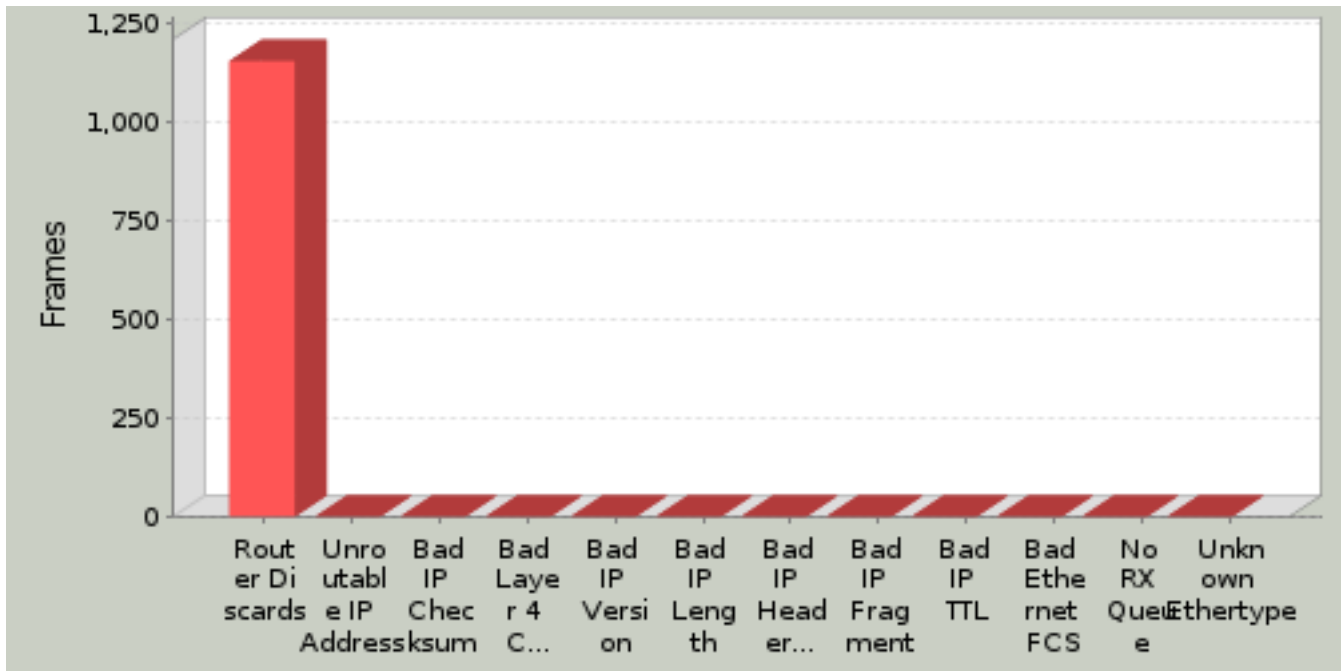

8.6.4. Router Summary

Measurement	Value (Frames)
Router Discards	1,204
Unroutable IP Address	0
Bad IP Checksum	0
Bad Layer 4 Checksum	0
Bad IP Version	0
Bad IP Length	0
Bad IP Header Length	0
Bad IP Fragment	0
Bad IP TTL	0
Bad Ethernet FCS	0
No RX Queue	0
Unknown Ethertype	0