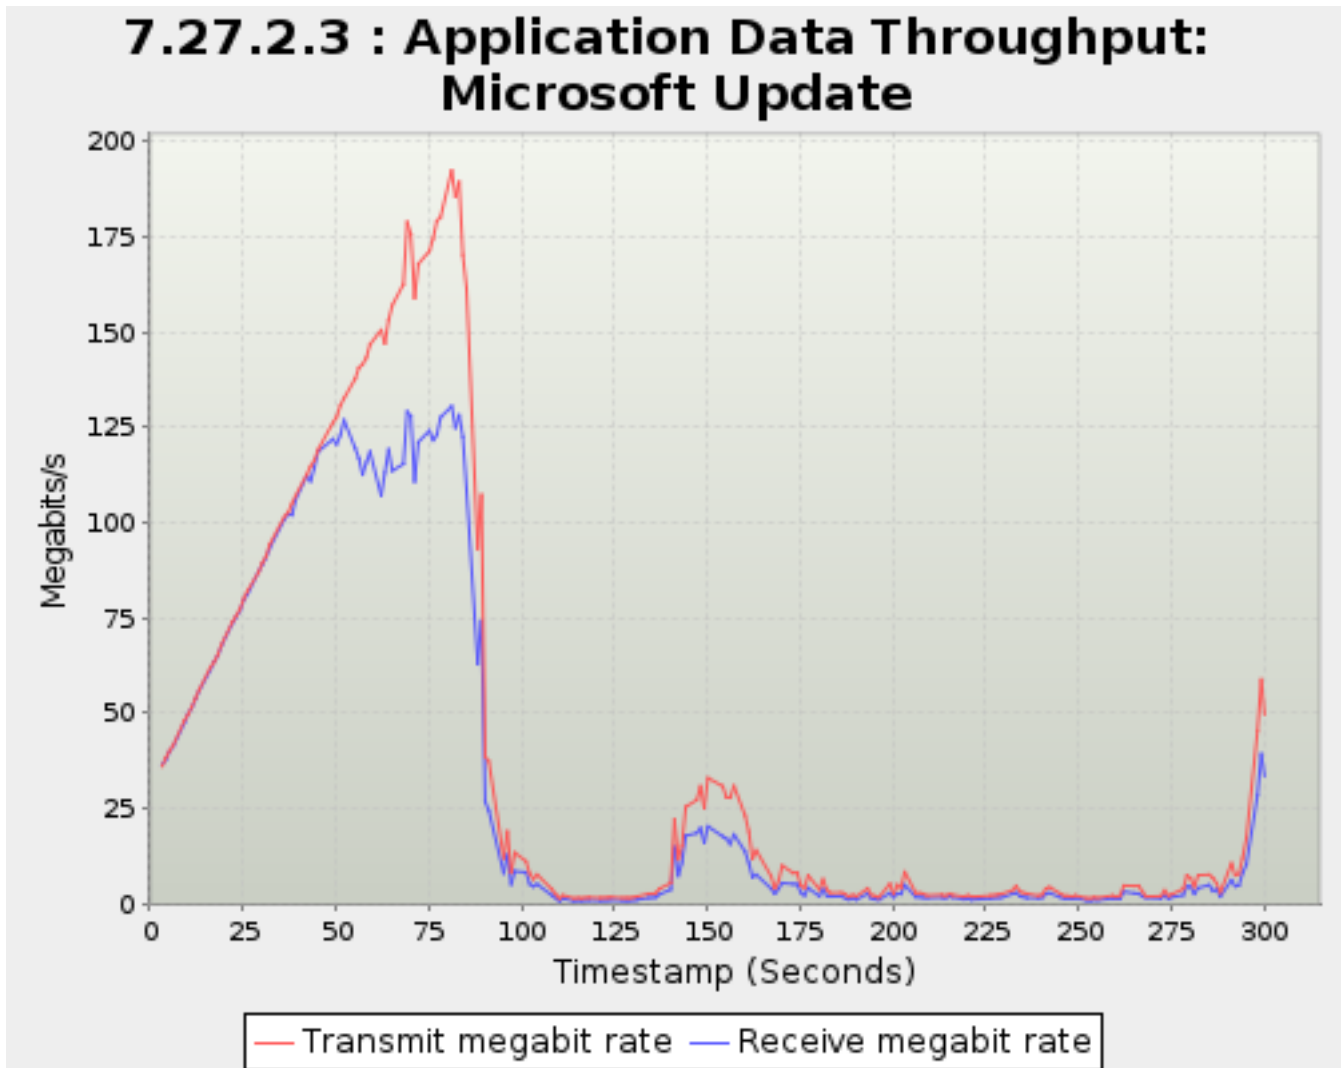

7.27.2.3. Application Data Throughput: Microsoft Update

Data Rate shown includes Ethernet overhead.

Rates can fluctuate slightly above the physical maximum due to round-off errors in calculations.

Physical speeds on fiber optic can legitimately exceed 10Gbps.

Timestamp	Transmit megabit rate	Receive megabit rate
<i>Seconds</i>	<i>Megabits/s</i>	
3.241	36.15	36.56
4.224	38.33	37.87
5.223	40.19	40.05
6.228	41.63	41.40
9.228	48.14	47.53
10.230	49.73	49.84
11.228	51.71	51.52
12.230	~54	53.79
13.228	56.21	55.99
16.230	62.04	61.42
17.224	63.43	63.55
18.228	65.35	65.08
19.228	68.03	67.77
22.223	74.10	73.77
23.228	75.66	75.37
24.230	77.36	76.98
25.224	80.08	79.79
26.229	82.10	81.18
29.224	87.04	87.22