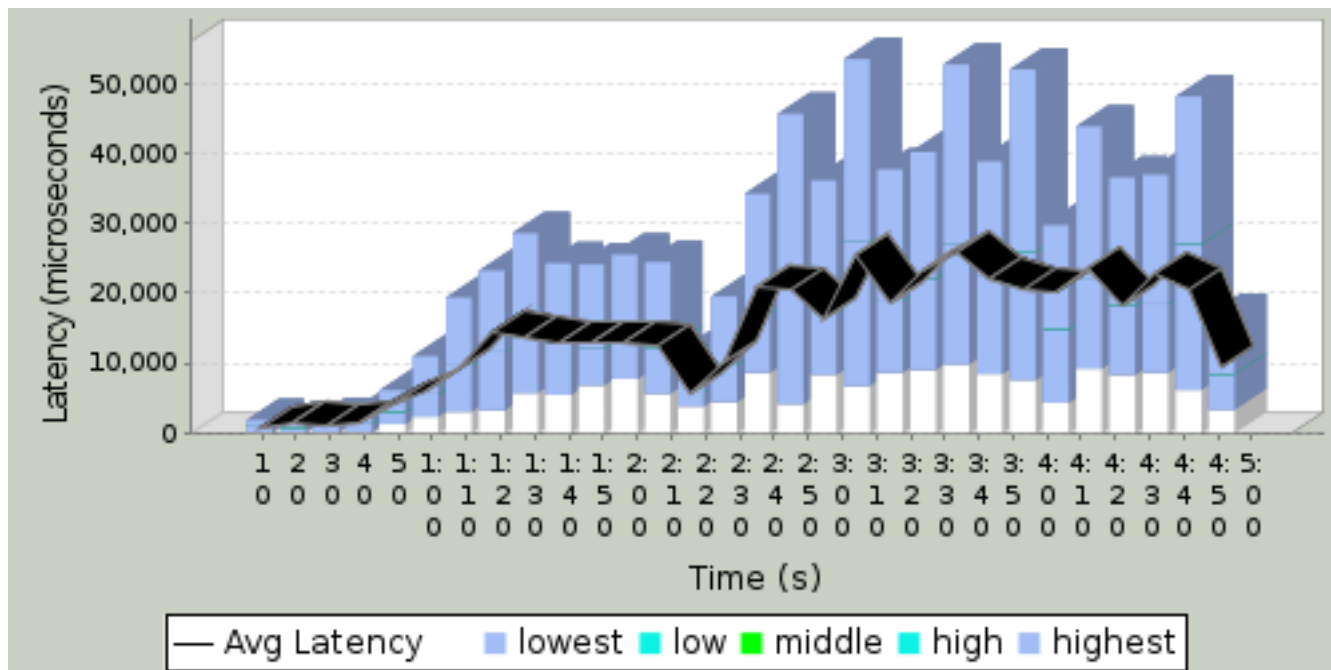

7.27.32.2. Frame Latency Distribution: 2

This chart shows latency ranges on the Y axis. The length of a colored bucket signifies its size relative to the total latency spread. It does not correspond to the number of packets.

The latency buckets are generated each second to an ideal normal curve, real packet latencies should be close but not exactly normal.

Buckets are generated as - bucket1 (dark blue): lowest 2.2%; bucket2 (light blue): low 13.7%; bucket3 (green): middle 68.2%; bucket4 (light blue): high 13.7%; bucket5 (dark blue): highest 2.2%

68.2% of packets sent during the interval (ideally) will be in the middle bucket (green).

Layer 2 and 3 tests on 1Gig blades do not support dynamic latency. These tests will have static 10,100,1000,10000,10000+ ms buckets.

Timestamp	Average Latency	lowest latency	low latency	middle latency	high latency	highest latency	lowest count	low count	middle count	high count	highest count
microseconds							packets				
2.230	597.216	103.250 =<= 979.875	979.875 < 980.000	980.000 < 980.125	980.125 < 980.250	> 980.250	4,314 83.637%	1 0.019%	0	0	843 16.344%
3.241	581.221	97.625 <= 597.125	597.125 < 597.250	597.250 < 597.375	597.375 < 597.500	> 597.500	5,925 70.729%	0	0	1 0.012%	2,451 29.259%
5.223	814.734	108.000 =<= 764.000	764.000 < 764.125	764.125 < 764.250	764.250 < 764.375	> 764.375	5,997 55.750%	0	3 0.028%	1 0.009%	4,756 44.213%
6.228	949.254	105.000 =<= 814.625	814.625 < 814.750	814.750 < 814.875	814.875 < 815.000	> 815.000	6,519 59.720%	0	0	1 0.009%	4,396 40.271%
8.230	908.847	95.250 <= 1024.620	1024.620 < 1024.750	1024.750 < 1024.880	1024.880 < 1025.000	> 1025.000	9,307 76.765%	1 0.008%	0	0	2,816 23.227%