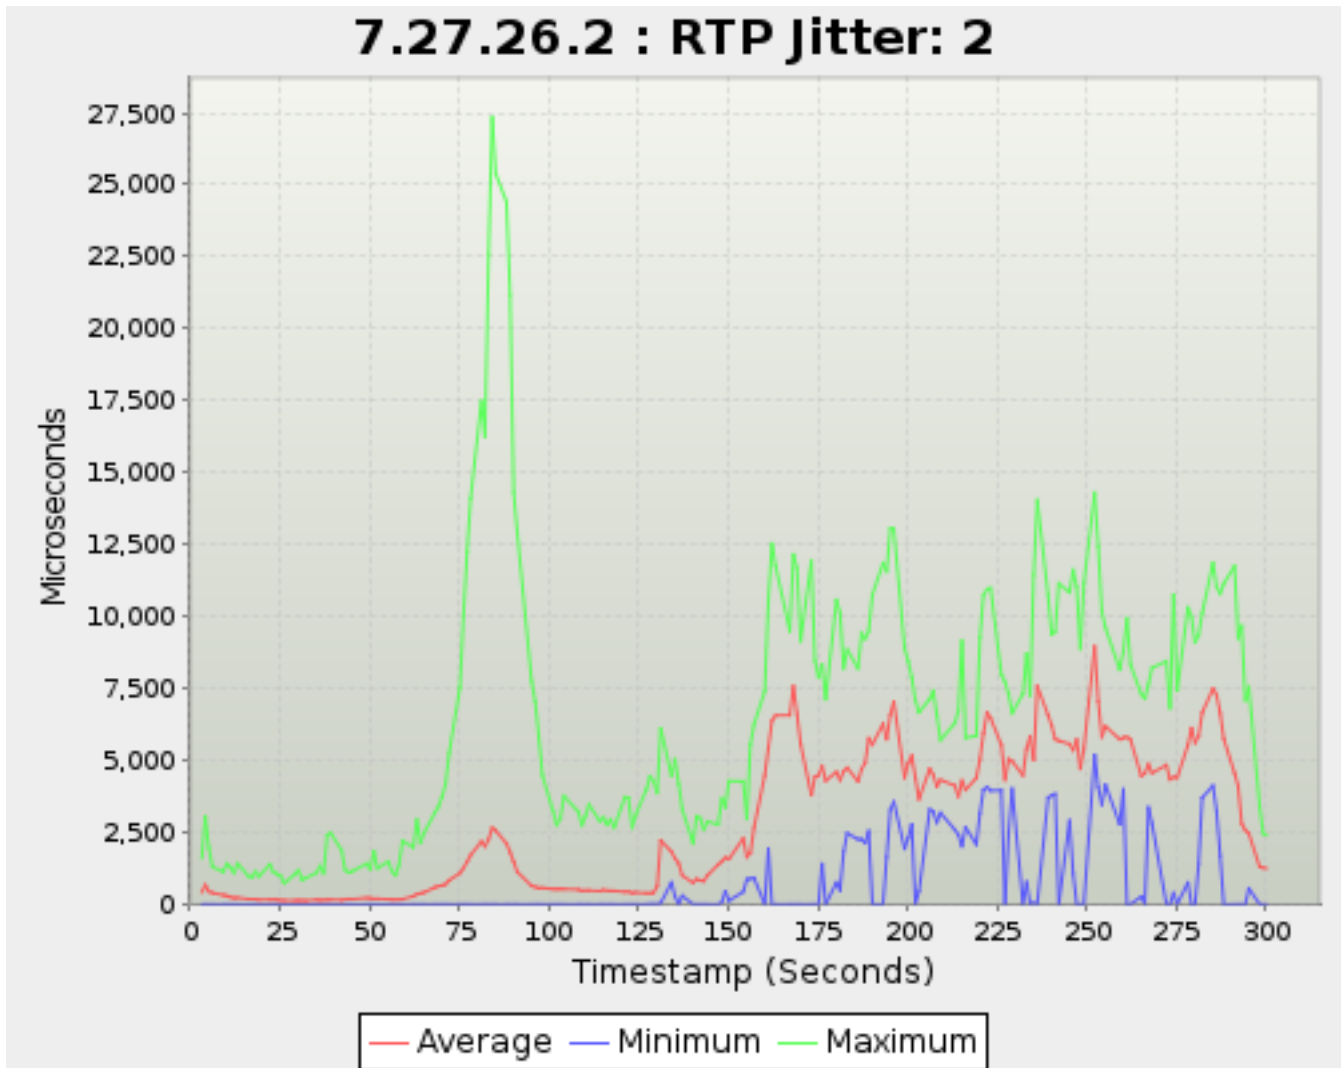

7.27.26.2. RTP Jitter: 2

Timestamp	Average	Minimum	Maximum
<i>Seconds</i>		<i>Microseconds</i>	
3.241	417.02026009582477	0.0	1,608.0
4.224	673.4840161569533	0.0	3,056.75
5.223	442.1280710925248	0.0	1,958.375
6.228	393.81185967090966	0.0	1,297.375
9.228	315.536790344211	0.0	1,127.0
10.230	296.95897654584223	0.0	1,407.0
11.228	245.2735606304278	0.0	1,285.25
12.230	214.61175017370493	0.0	1,086.75
13.228	227.0519594892118	0.0	1,411.25
16.230	178.87347653356676	0.0	981.875
17.224	178.64421484866548	0.0	931.0
18.228	173.98944847229416	0.0	1,136.375
19.228	156.43657433227986	0.0	968.625
22.223	160.95281377994726	0.0	1,386.5
23.228	164.50978200111794	0.0	1,113.125
24.230	158.18761532616955	0.0	1,045.25
25.224	140.9895392018411	0.0	986.375
26.229	131.8981630847687	0.0	723.625
29.224	125.7604032910068	0.0	1,047.25
30.230	132.845056112317	0.0	1,175.625
31.230	131.87658545487727	0.0	844.5
32.224	123.11954289795554	0.0	912.25
35.231	156.60659972501145	0.0	1,086.625
36.229	142.9561237246441	0.0	1,320.375