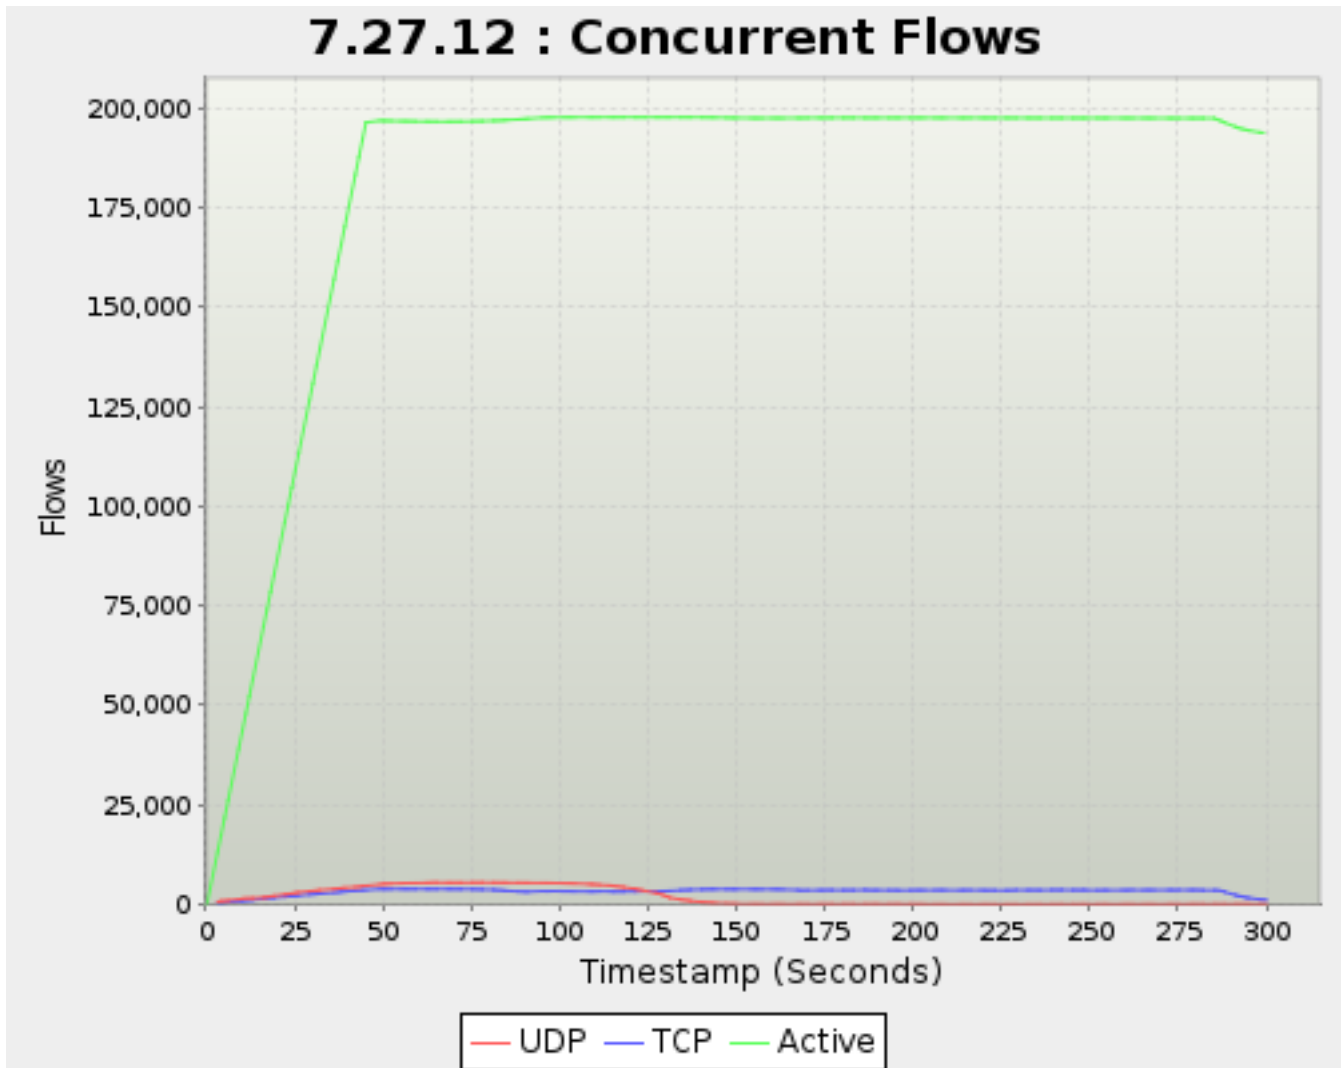

7.27.12. Concurrent Flows

Timestamp	UDP	TCP	Active
<i>Seconds</i>		<i>Flows</i>	
0.224	0	0	6
3.241	619	290	13,104
4.224	799	354	17,368
5.223	847	455	21,716
6.228	952	545	26,062
9.228	1,207	780	39,148
10.230	1,368	887	43,507
11.228	1,464	968	47,862
12.230	1,479	1,028	52,262
13.228	1,512	1,115	56,608
16.230	1,686	1,376	69,739
17.224	1,762	1,469	74,075
18.228	1,962	1,561	78,438
19.228	2,091	1,633	82,787
22.223	2,446	1,873	95,875
23.228	2,525	1,947	100,249
24.230	2,689	2,035	104,642
25.224	2,833	2,124	109,011
26.229	2,967	2,190	113,389
29.224	3,241	2,443	126,497
30.230	3,352	2,501	130,889
31.230	3,417	2,578	135,264
32.224	3,545	2,646	139,626
36.229	3,824	2,933	157,092