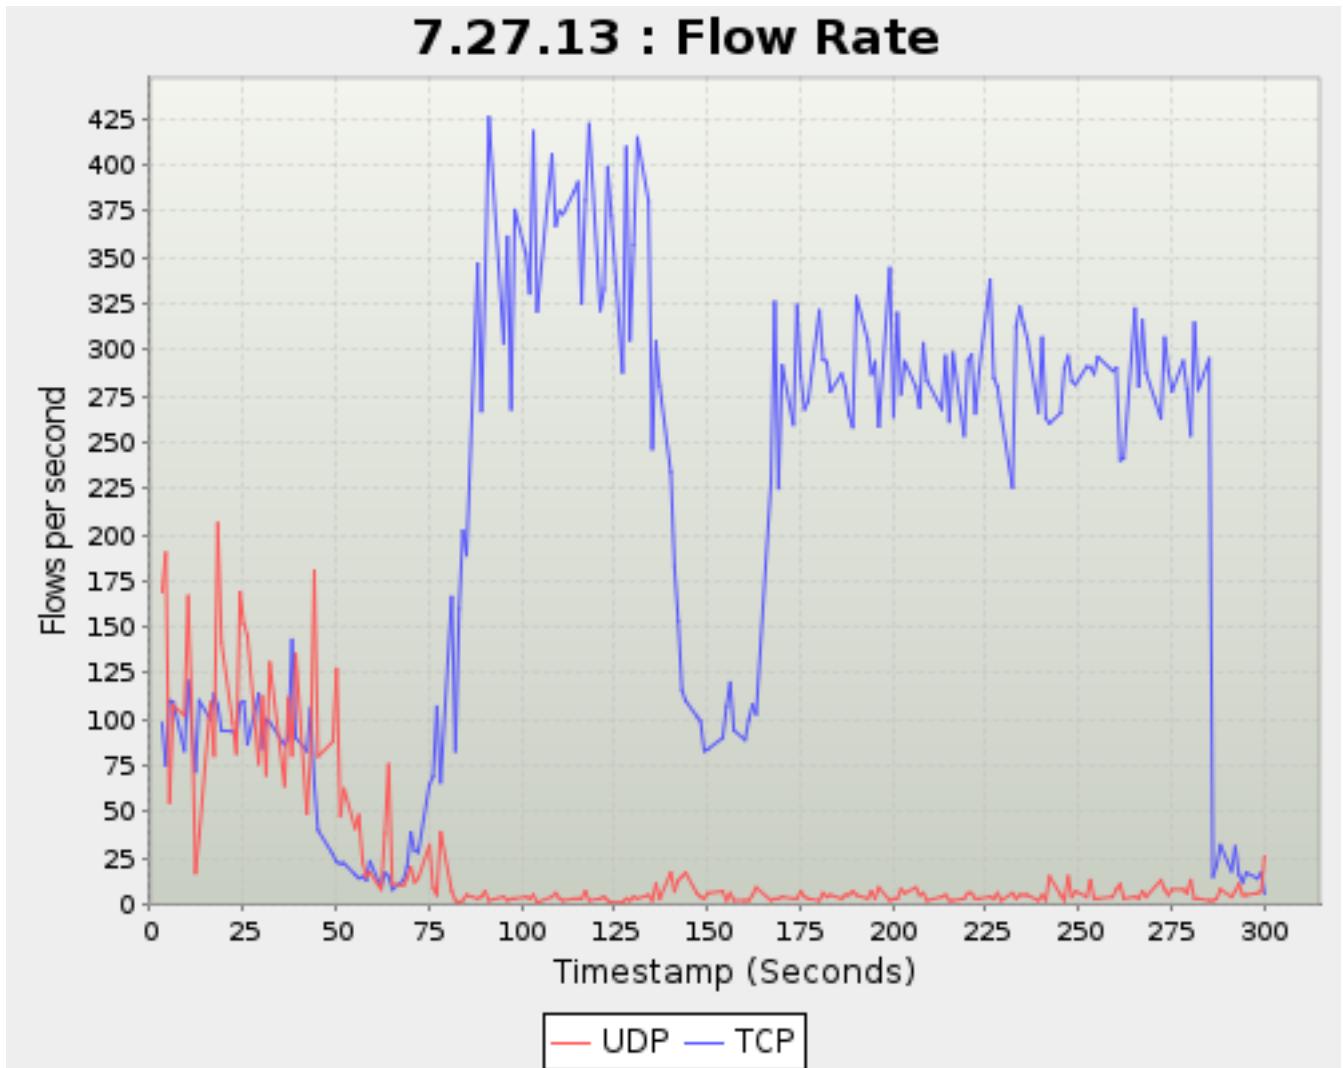

7.27.13. Flow Rate

Timestamp	UDP	TCP
Seconds		Flows/s
0.224	0	0
3.241	169.1	97.92
4.224	190.2	75.28
5.223	55.06	110.1
6.228	107.5	109.5
9.228	102.2	83.17
10.230	166.7	120.8
11.228	106.2	95.19
12.230	16.97	71.86
13.228	37.07	110.2
16.230	109	100
17.224	80.48	113.7
18.228	206.2	107.6
19.228	142	94
22.223	98.59	93.56
23.228	81.59	90.55
24.230	168.7	108.8
25.224	151.9	109.7
26.229	145.3	86.57
29.224	76	114
30.230	112.3	84.49
31.230	70	100
32.224	130.8	98.59
36.229	64.13	86.17