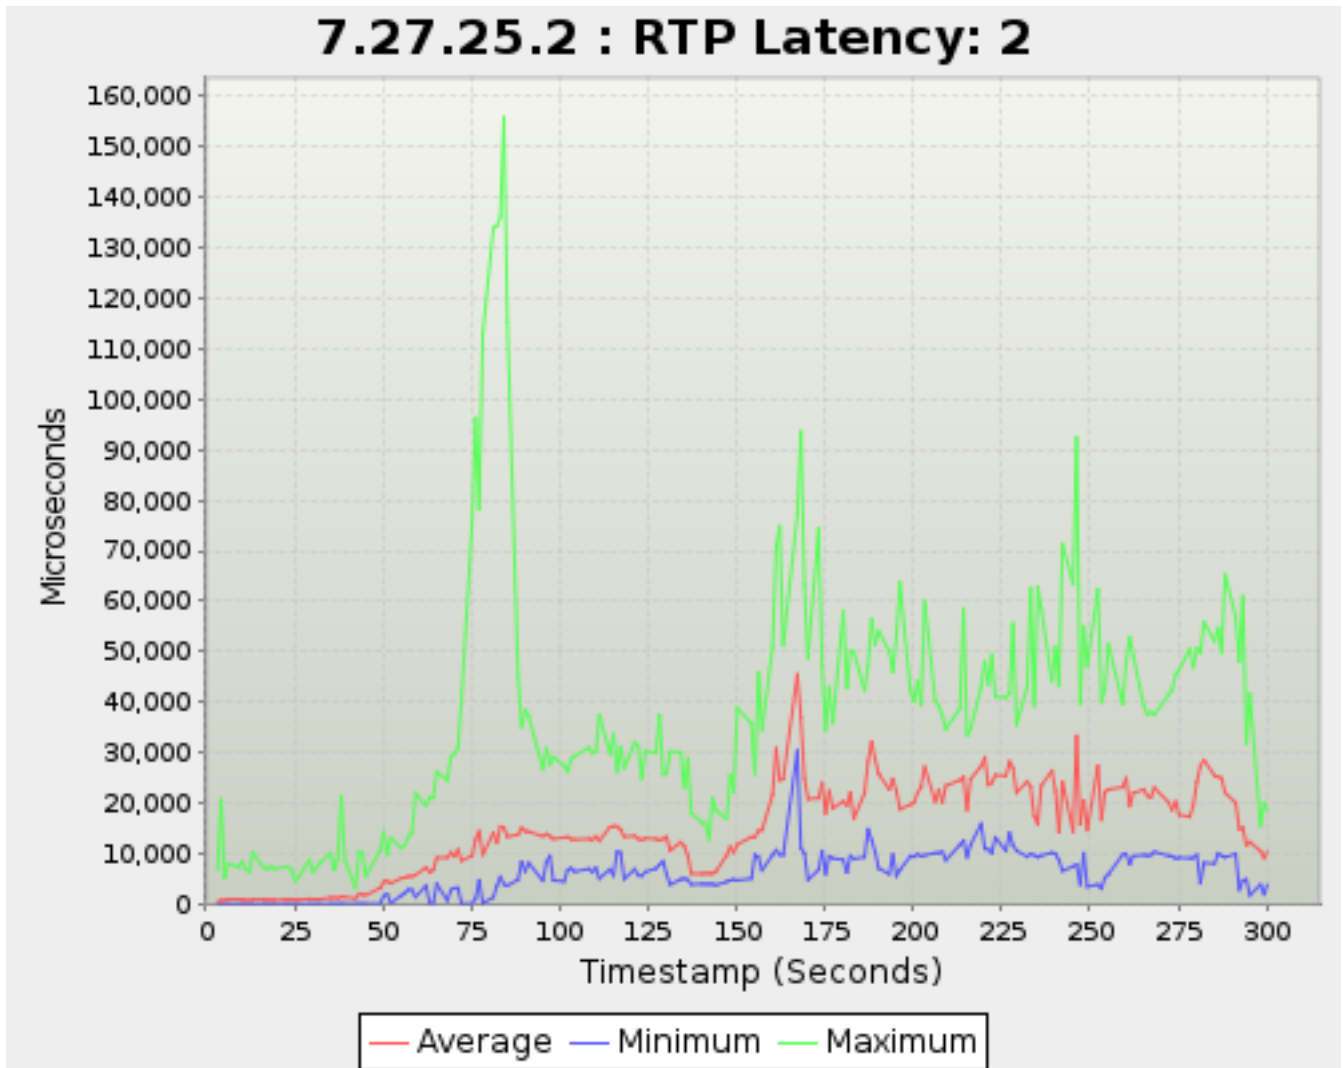

7.27.25.2. RTP Latency: 2

Timestamp	Average	Minimum	Maximum
<i>Seconds</i>		<i>Microseconds</i>	
3.241	577.3235856791473	100.625	6,908.875
4.224	771.3790322580645	108.0	20,809.625
5.223	834.4976016684046	108.0	5,261.75
6.228	972.1941777640136	123.5	8,002.25
9.228	1,007.4328718177758	103.875	7,359.0
10.230	880.3495451067087	105.375	8,497.375
11.228	830.1799855433298	113.0	6,910.125
12.230	781.6530816640986	98.625	6,449.25
13.228	976.3336016391044	101.375	10,243.625
16.230	953.4483198924731	107.25	7,309.125
17.224	873.6246115188785	109.625	6,920.875
18.228	916.8304777914269	104.125	7,501.5
19.228	817.6673675097396	101.625	6,980.0
22.223	914.4329094066894	103.25	7,350.375
23.228	950.4841283124128	103.875	7,434.375
24.230	995.797531398874	98.625	6,623.0
25.224	840.752977434183	101.0	4,543.0
26.229	906.8832329108664	97.375	5,493.625
29.224	1,058.7634117367545	101.75	8,743.375
30.230	1,020.4382753055107	103.75	6,409.875
31.230	975.1735130704071	101.625	7,330.375
32.224	1,028.3469269510183	104.25	8,190.25
35.231	1,260.3700037432932	102.125	10,083.625
36.229	1,312.79925934871	113.25	6,811.25