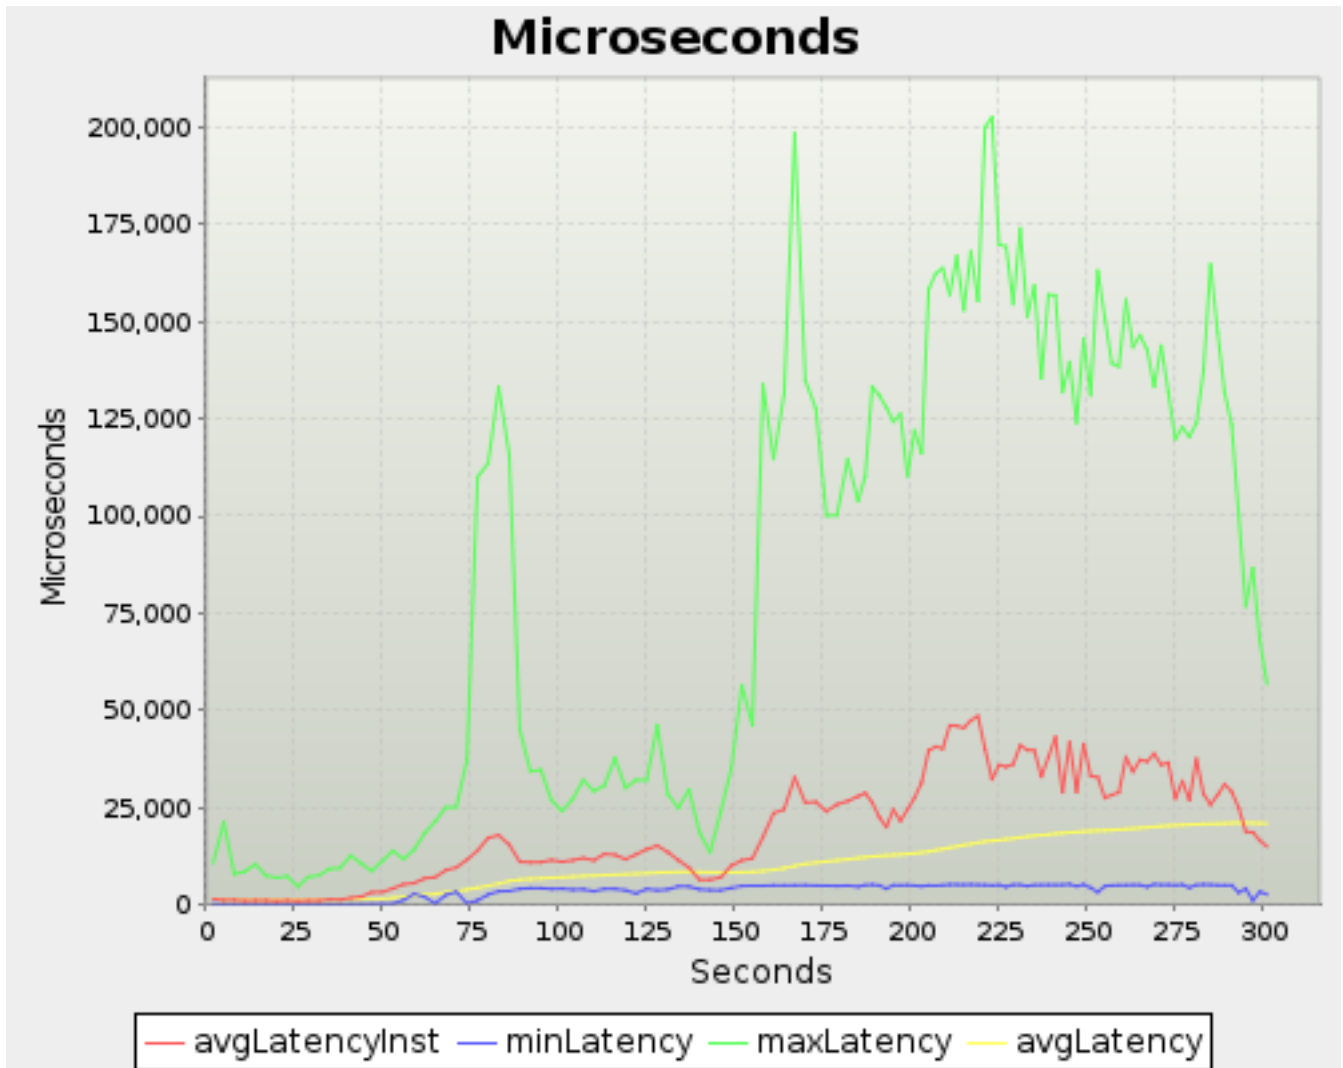

6.2.2.1. Microseconds

time	avgLatency	avgLatencyInst	maxLatency	minLatency
2.000	1,361.9602399208509	1,361.96017808558	10,664.25	118
5.000	1,025.420234139137	1,077.0129729339064	21,175.25	103.87499999999999
8.000	1,015.3266880508909	1,120.0362392530276	7,762.5	101.87499999999999
11.000	1,003.7241273079529	911.2829478214094	8,437.125	105.75
14.000	969.0626293054313	998.0538234010567	10,347.374999999995	103.25
17.000	957.0141918035888	1,002.0832746561517	7,346.5	99.62499999999999
20.000	947.2636995608597	827.5833549166882	6,840	100
23.000	975.984841210461	992.7825605317292	7,217.625000000002	109.12499999999999
26.000	968.4456282516578	838.5501554214665	4,545.75	88.75
29.000	959.0922997087193	954.2040985160545	6,992.625000000002	104.37499999999999
32.000	967.1540558340072	956.1234492215856	7,422.625000000002	100.25
35.000	995.1196935547102	1,261.4760789149202	9,105.374999999995	99
38.000	1,021.5421289698697	1,177.5497150187314	9,315.25	100.87499999999999
41.000	1,072.6551199482462	1,617.1785824129738	12,536.5	104.87499999999999
44.000	1,120.5045091349791	1,952.437043120044	10,482.374999999995	107.25
47.000	1,228.9348630517277	3,069.7354888925747	8,601.125	122
50.000	1,375.371438406023	3,154.1156370190783	11,149.125	135.125
53.000	1,618.5409366759352	4,052.9974881245494	13,768.374999999995	151.5
56.000	1,880.9996824353955	5,131.042063880826	11,621	1,073.5
59.000	2,125.2489384212518	5,440.383302193444	14,059.625	2,617.375000000001
62.000	2,386.815536827743	6,652.758712368044	18,281.125	1,903.5
65.000	2,651.2849780957827	6,953.033122359987	21,329.5	165.875
68.000	3,007.0243357571317	8,767.261025768088	24,924.125	2,373.625
71.000	3,374.671644632148	9,473.790092679843	25,047.125	3,199.875000000001
74.000	3,765.752649572195	11,458.185641142914	37,161.875	200.875