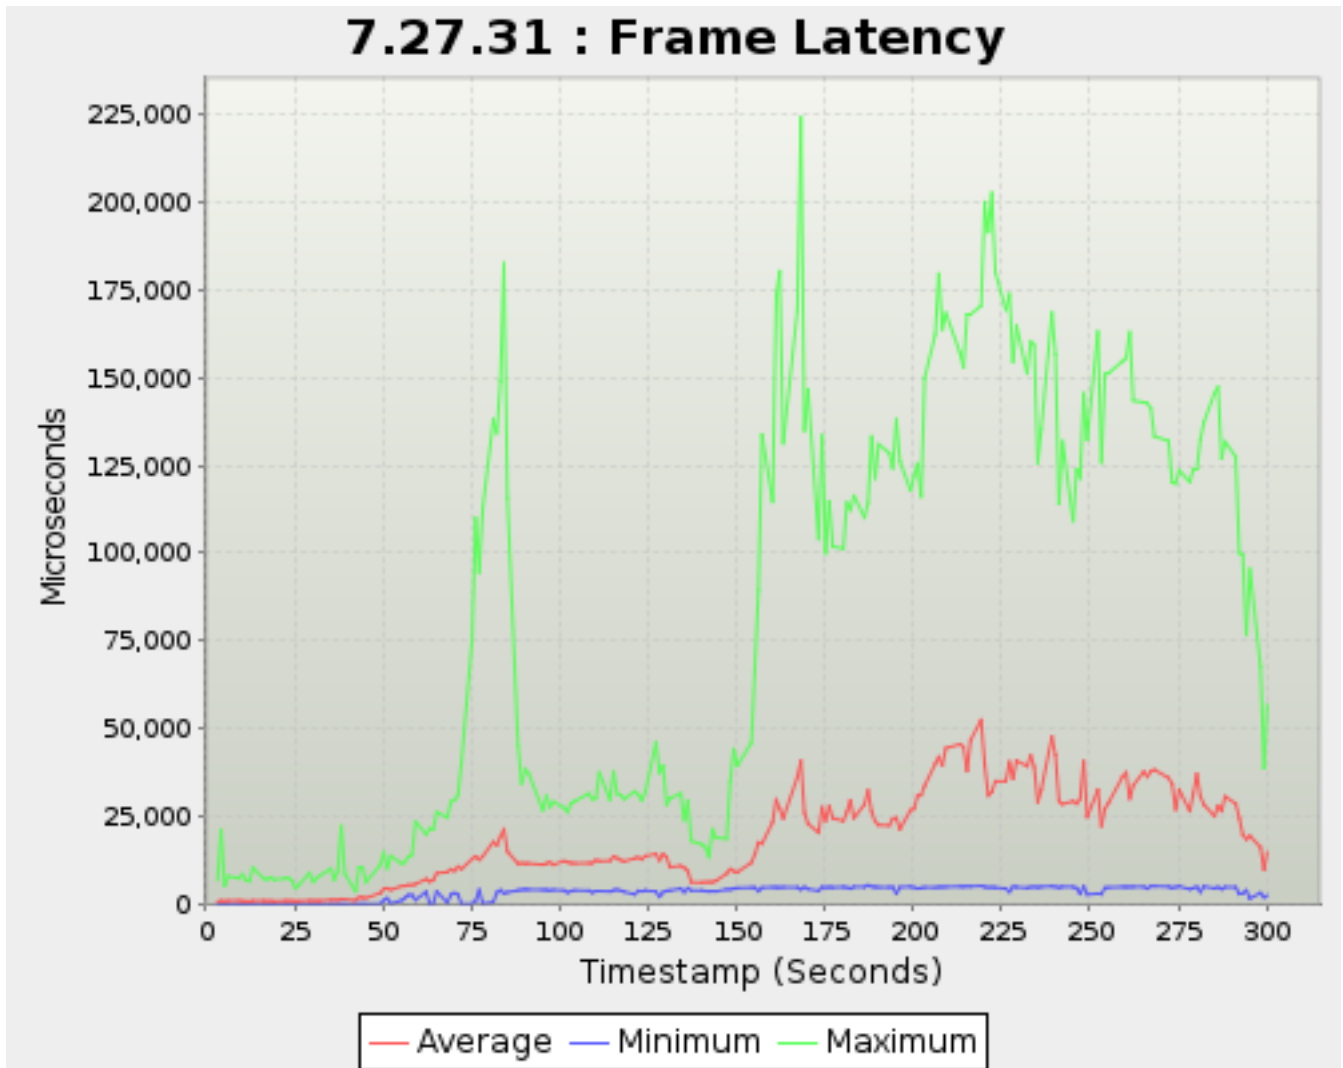

7.27.31. Frame Latency

Timestamp	Average	Minimum	Maximum
<i>Seconds</i>		<i>Microseconds</i>	
3.241	768.243	97.625	6,967
4.224	995.464	97.125	21,175.250
5.223	863.707	102.125	5,261.750
6.228	990.710	105	8,002.250
9.228	1,039.169	101.625	7,373.125
10.230	897.521	96.375	8,497.375
11.228	849.063	94.750	6,970.625
12.230	781.582	98.625	6,556.500
13.228	984.801	100.500	10,380.625
16.230	982.825	97	7,346.500
17.224	893.397	82.375	7,081.875
18.228	962.875	96	7,624.750
19.228	818.605	99.875	6,980
22.223	964.943	92.250	7,350.375
23.228	964.019	94.750	7,543.500
24.230	976.030	90	6,796.625
25.224	833.716	88.750	4,545.750
26.229	906.516	86.125	5,493.625
29.224	1,054.228	98.125	8,832.250
30.230	1,029.720	89.875	6,416
31.230	956.735	98.250	7,422.625
32.224	1,003.832	88.625	8,190.250
35.231	1,230.883	87	10,083.625
36.229	1,267.090	96.125	6,991.750