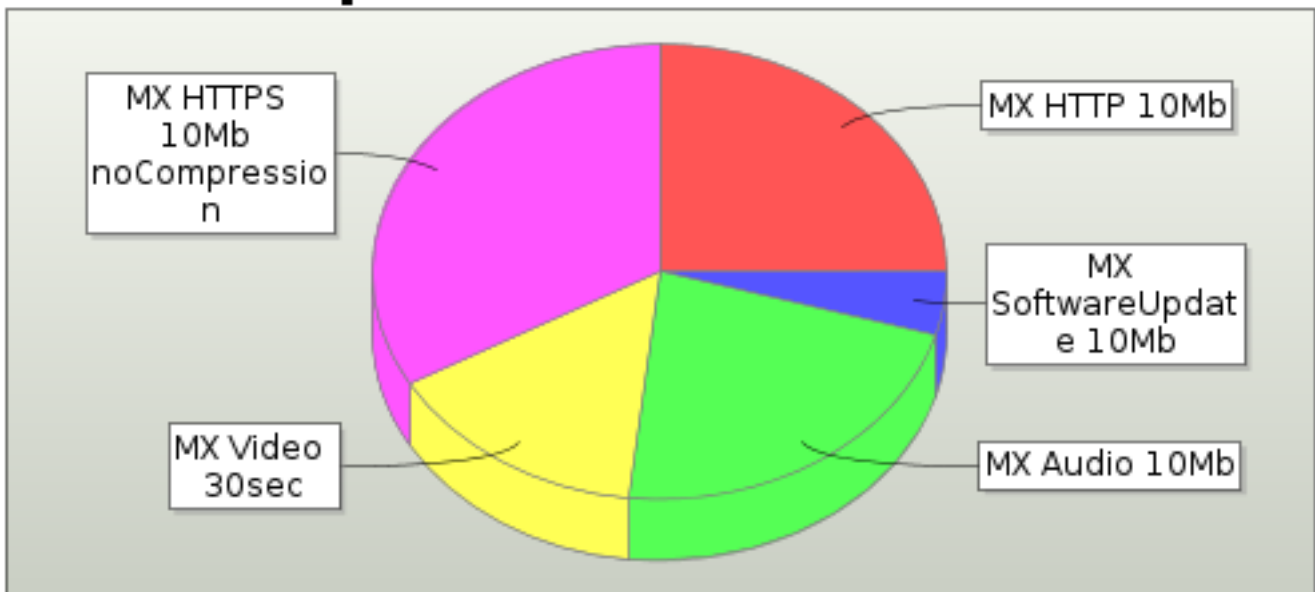

Super Flow Data Received

There may be slices in this graph that are too small to be displayed.

Super Flow	Data Transmitted (Bytes)	Data Transmitted (%)	Data Received (Bytes)	Data Received (%)	Delta Received (Tx - Rx) (Bytes)	% Received (%)
MX HTTP 10Mb	10,156,883,182	25.077%	6,433,101,677	24.996%	3,723,781,505	63.337
MX SoftwareUpdate 10Mb	1,430,517,197	3.532%	1,161,089,544	4.511%	269,427,653	81.166
MX Audio 10Mb	9,027,511,208	22.288%	5,714,984,776	22.206%	3,312,526,432	63.306
MX Video 30sec	6,290,810,628	15.532%	3,865,828,060	15.021%	2,424,982,568	61.452
MX HTTPS 10Mb noCompression	13,597,457,810	33.571%	8,561,730,088	33.267%	5,035,727,722	62.966