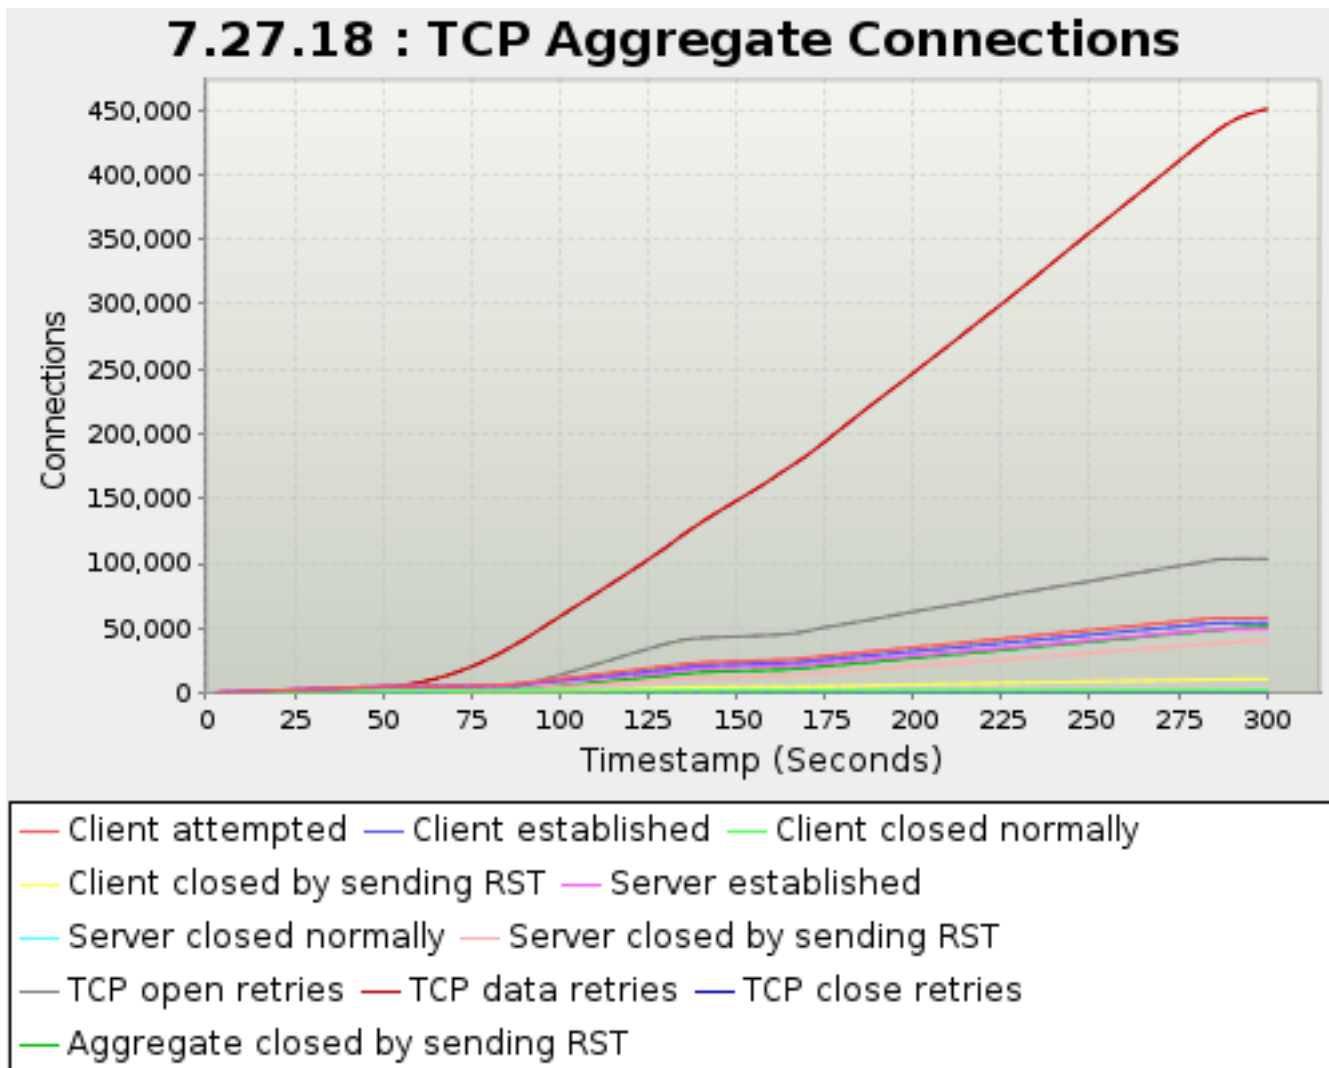

7.27.18. TCP Aggregate Connections

Timestamp	Client attempted	Client established	Client closed normally	Client closed by sending RST	Server established	Server closed normally	Server closed by sending RST	TCP open retries	TCP data retries	TCP close retries	Aggregate closed by sending RST
Seconds	TCP Sessions										
3.241	328	328	38	0	327	38	0	18	34	3	0
4.224	402	399	45	0	398	45	0	21	66	3	0
5.223	512	512	57	0	510	57	0	29	94	4	0
6.228	622	618	73	0	616	73	0	33	124	5	0
9.228	900	899	119	0	898	119	0	50	222	8	0
10.230	1,021	1,019	132	0	1,018	131	0	53	257	10	0
11.228	1,116	1,112	144	0	1,112	144	0	59	297	11	0
12.230	1,188	1,188	160	0	1,188	160	0	64	342	14	0
13.228	1,298	1,295	180	0	1,294	180	0	66	389	15	0
16.230	1,611	1,611	235	0	1,607	235	0	91	541	16	0
17.224	1,724	1,722	253	0	1,721	254	0	97	597	16	0
18.228	1,832	1,828	267	0	1,828	268	0	104	651	19	0
19.228	1,926	1,924	291	0	1,923	292	0	109	709	19	0
22.223	2,225	2,220	348	0	2,219	348	0	134	934	26	0
23.228	2,316	2,314	367	0	2,314	367	0	143	1,014	26	0
24.230	2,425	2,422	387	0	2,419	388	0	149	1,083	28	0
25.224	2,534	2,533	409	0	2,533	409	0	156	1,158	31	0
26.229	2,621	2,619	429	0	2,618	429	0	160	1,255	33	0
29.224	2,939	2,935	493	0	2,935	493	0	179	1,495	35	0
30.230	3,024	3,022	521	0	3,021	521	0	184	1,574	37	0