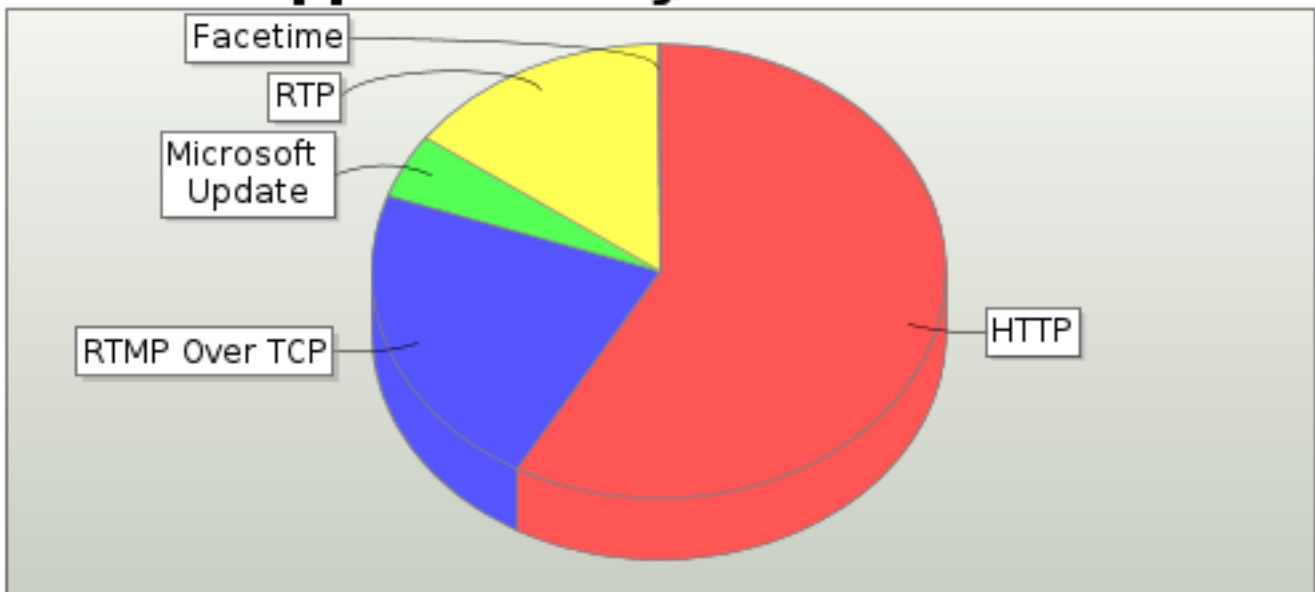

Application Bytes Received

There may be slices in this graph that are too small to be displayed.

Protocol	Data Transmitted (Bytes)	Data Transmitted (%)	Data Received (Bytes)	Data Received (%)	Delta Received (Tx - Rx) (Bytes)	% Received (%)
HTTP	23,754,340,992	58.648%	14,994,831,765	58.262%	8,759,509,227	63.125
RTMP Over TCP	9,027,511,208	22.288%	5,714,984,776	22.206%	3,312,526,432	63.306
Microsoft Update	1,430,517,197	3.532%	1,161,089,544	4.511%	269,427,653	81.166
RTP	6,277,491,587	15.499%	3,853,633,205	14.973%	2,423,858,382	61.388
Facetime	13,319,041	0.033%	12,194,855	0.047%	1,124,186	91.560