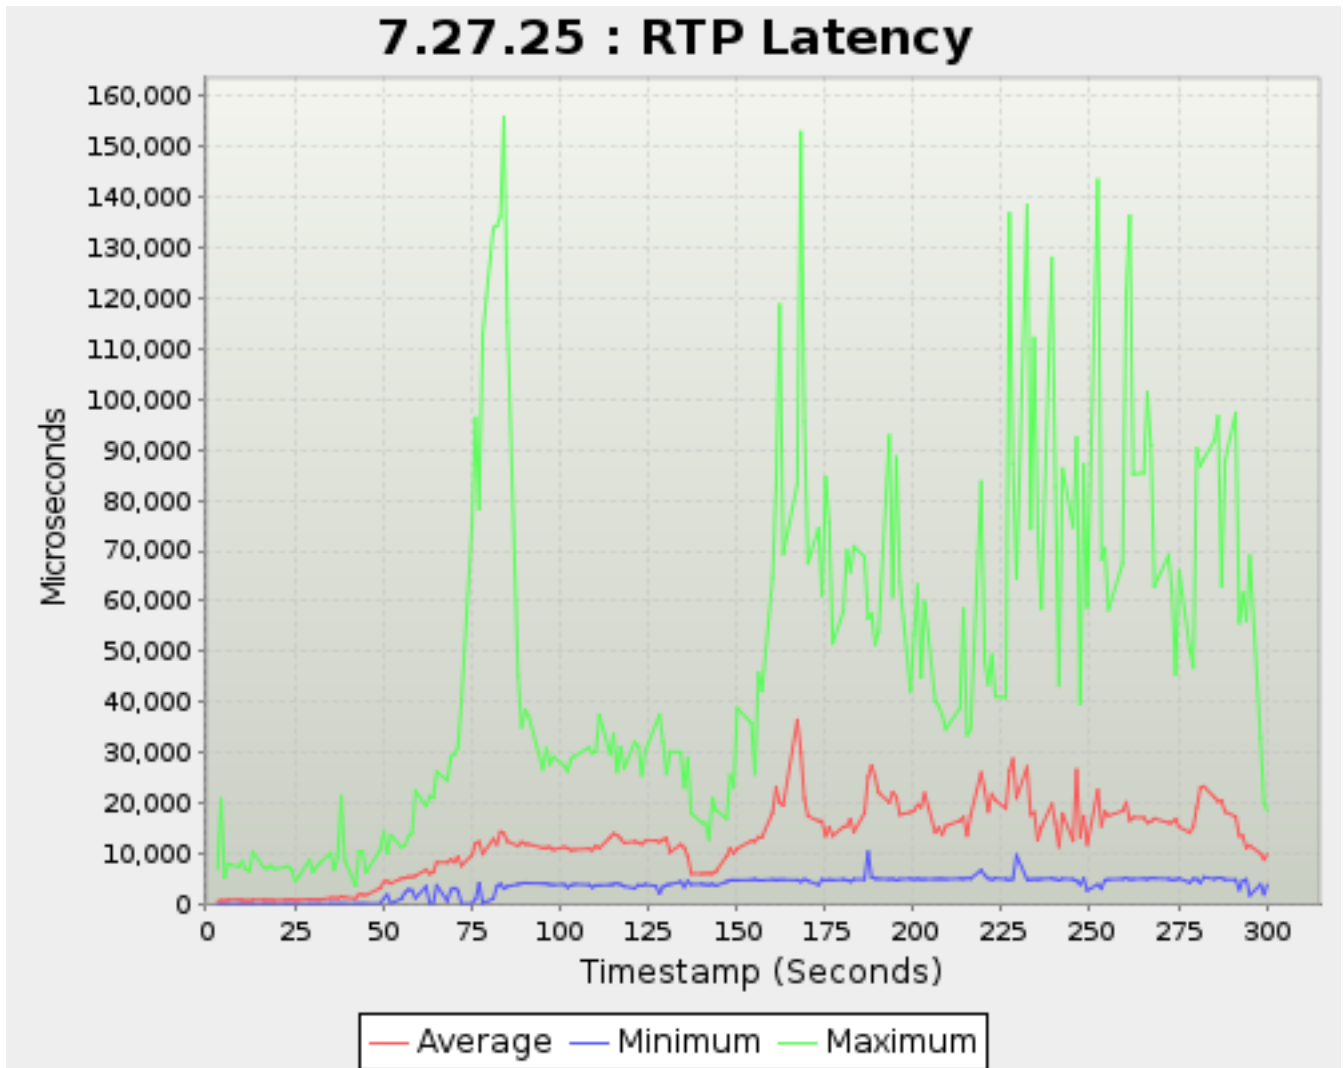

7.27.25. RTP Latency

Timestamp	Average	Minimum	Maximum
<i>Seconds</i>		<i>Microseconds</i>	
3.241	591.8843355299286	98.5	6,967.0
4.224	759.0350604490501	103.875	20,809.625
5.223	730.3983722871452	102.125	5,261.75
6.228	883.8170360039259	121.75	8,002.25
9.228	932.5178491545138	103.875	7,373.125
10.230	798.7006000766055	105.375	8,497.375
11.228	755.6184491440081	108.75	6,910.125
12.230	700.7637220259128	98.625	6,556.5
13.228	883.672194457065	101.375	10,347.375
16.230	893.525134926754	107.25	7,346.5
17.224	811.5372730784087	107.25	7,081.875
18.228	864.6901770849099	104.125	7,624.75
19.228	762.7599839527335	101.625	6,980.0
22.223	863.9928355462074	103.25	7,350.375
23.228	894.0621496705675	103.875	7,513.375
24.230	939.1139737300206	98.625	6,776.625
25.224	787.0893967093236	88.75	4,545.75
26.229	854.1886850152905	97.375	5,493.625
29.224	1,004.8010577247666	101.75	8,743.375
30.230	969.1536890268812	103.75	6,409.875
31.230	923.9379441280173	101.625	7,422.625
32.224	962.8541778110624	104.25	8,190.25
35.231	1,223.6611964002118	102.125	10,083.625
36.229	1,262.1268349684738	113.25	6,811.25