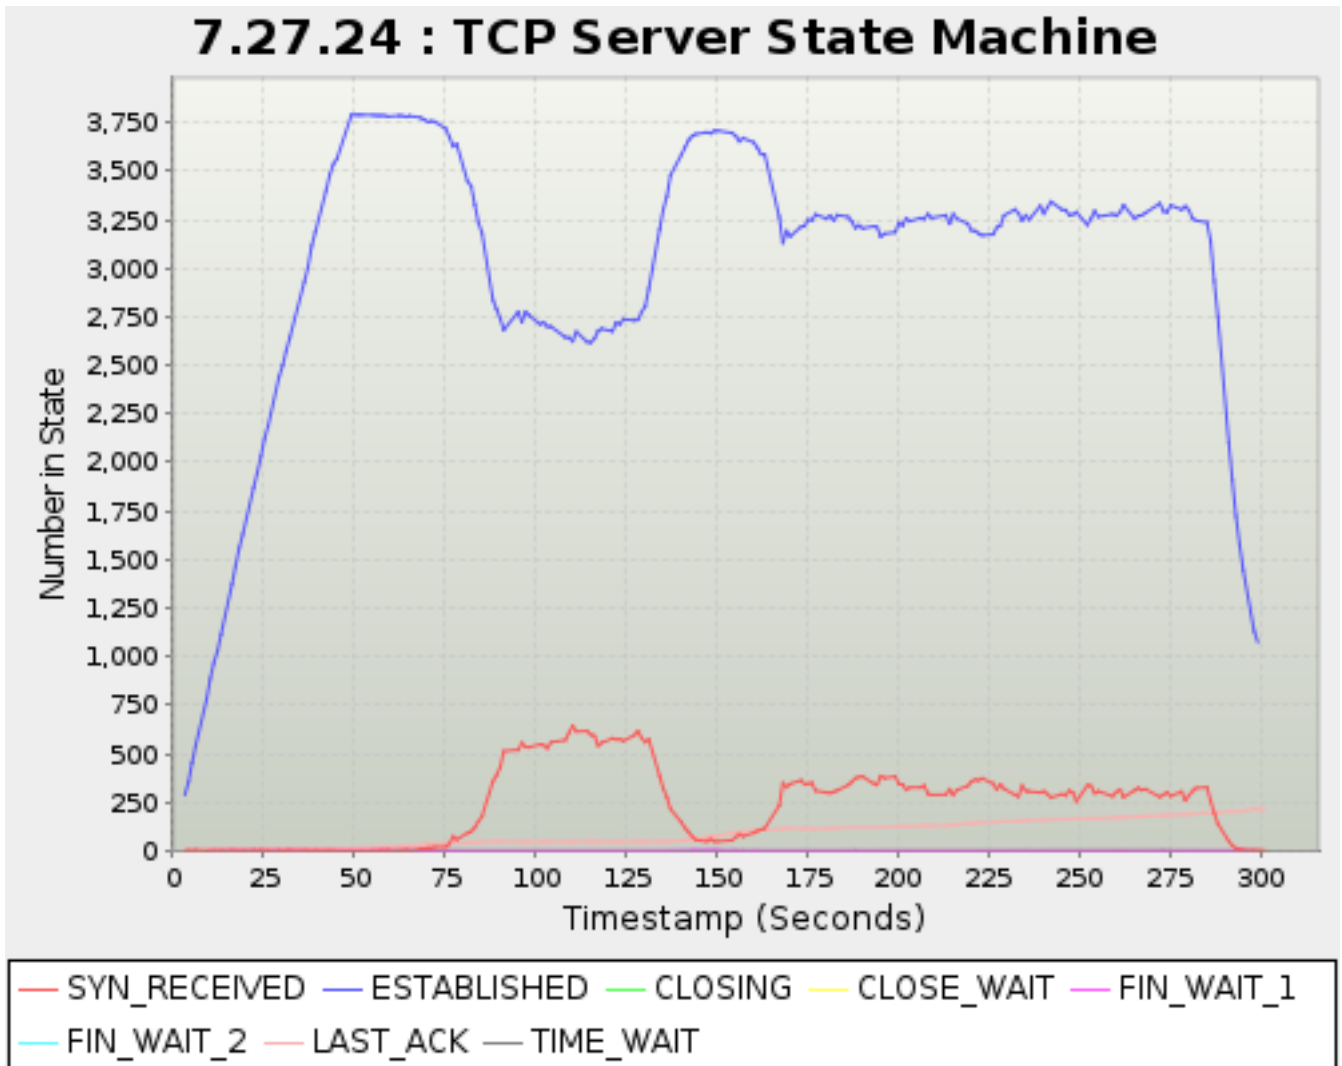

7.27.24. TCP Server State Machine

Timestamp	SYN_RECEIV ED	ESTABLISHE D	CLOSING	CLOSE_WAIT	FIN_WAIT_1	FIN_WAIT_2	LAST_ACK	TIME_WAIT
<i>Seconds</i>	<i>TCP Sessions</i>							
3.241	1	289	0	0	0	0	1	0
4.224	4	353	0	0	0	0	1	0
5.223	2	453	0	0	0	0	1	0
6.228	5	543	0	0	0	0	1	0
9.228	1	779	0	0	0	0	3	0
10.230	2	886	0	0	1	0	3	0
11.228	3	968	0	0	0	0	3	0
12.230	0	1,028	0	0	0	0	4	0
13.228	3	1,114	0	0	0	0	4	0
16.230	4	1,372	0	0	0	0	5	0
17.224	2	1,466	0	0	1	0	6	1
18.228	1	1,560	0	0	1	0	5	0
19.228	2	1,630	0	0	1	0	6	1
22.223	4	1,871	0	0	0	0	5	0
23.228	1	1,947	0	0	0	0	6	0
24.230	5	2,031	0	0	0	0	8	1
25.224	0	2,124	0	0	0	0	8	0
26.229	2	2,189	0	0	0	0	8	0
29.224	3	2,441	0	0	1	0	9	0
30.230	1	2,500	0	0	0	0	9	1
31.230	3	2,577	0	0	0	0	9	0
32.224	4	2,645	0	0	0	0	11	0