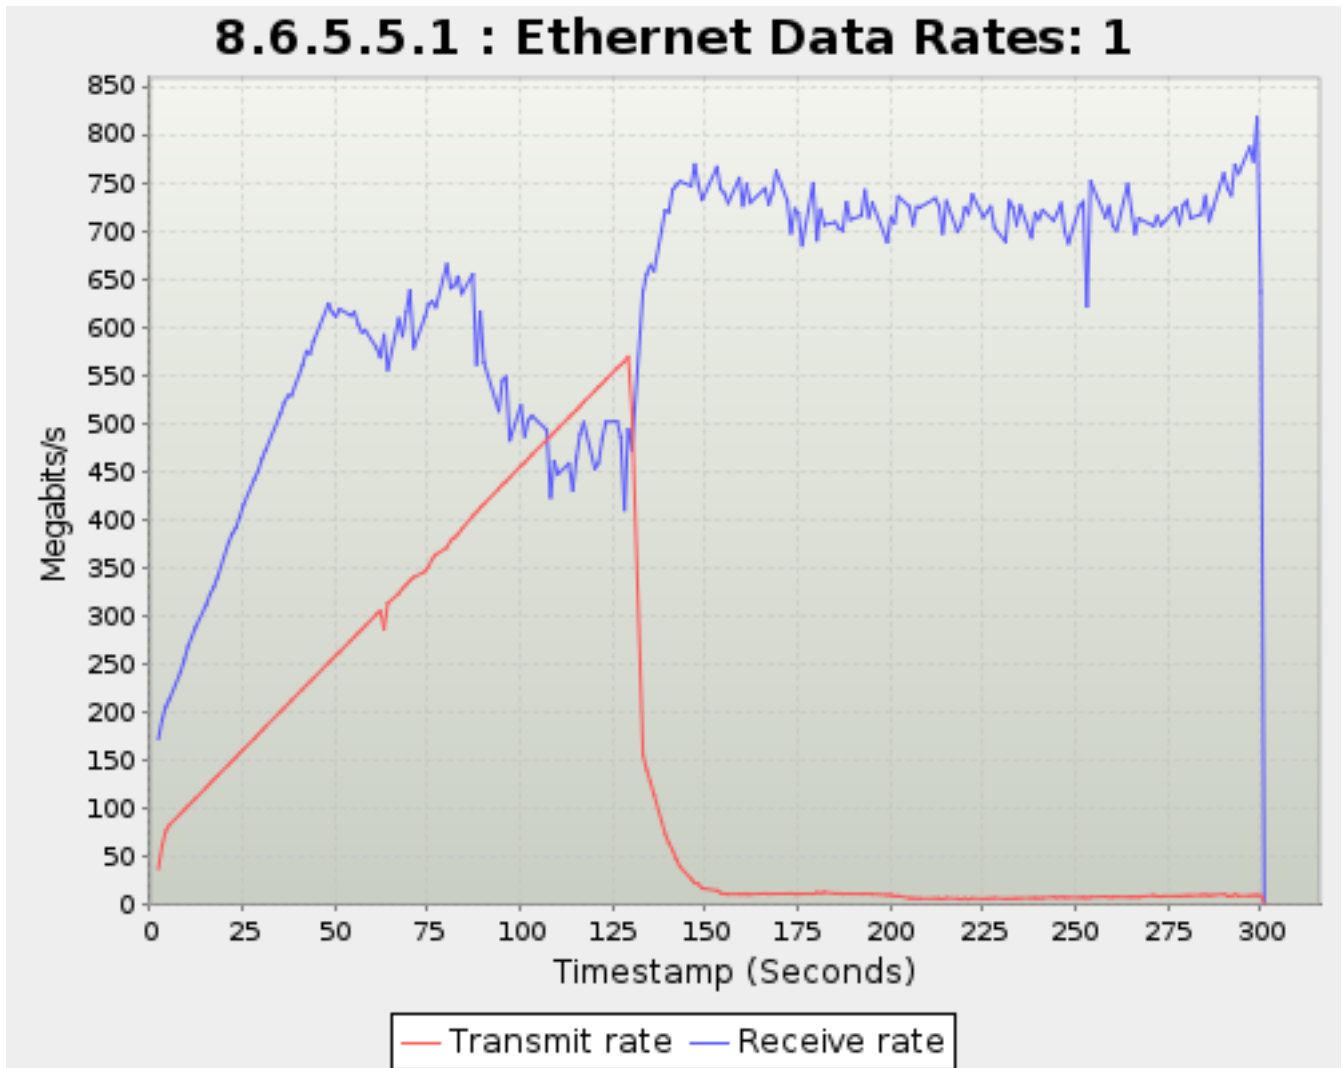

8.6.5.5.1. Ethernet Data Rates: 1

Data Rate shown includes Ethernet overhead.

Rates can fluctuate slightly above the physical maximum due to round-off errors in calculations.

Physical speeds on fiber optic can legitimately exceed 10Gbps.

Timestamp	Transmit rate	Receive rate
<i>Seconds</i>	<i>Megabits/s</i>	
0	0.00	0.00
2.227	36.77	171.6
3.255	61.05	191.6
4.232	75.84	205.3
5.240	82.49	212.9
8.223	94.06	~241
9.240	97.89	253.8
10.228	~102	267.6
11.236	105.8	277.3
12.223	109.6	287.2
15.226	121.4	311.5
16.224	125.6	322.2
17.231	129.4	329.5
18.239	133.6	339.7
21.242	145.1	376.1
22.239	148.8	~385
23.237	152.9	391.3
24.225	157.1	402.3
25.232	160.9	414.9