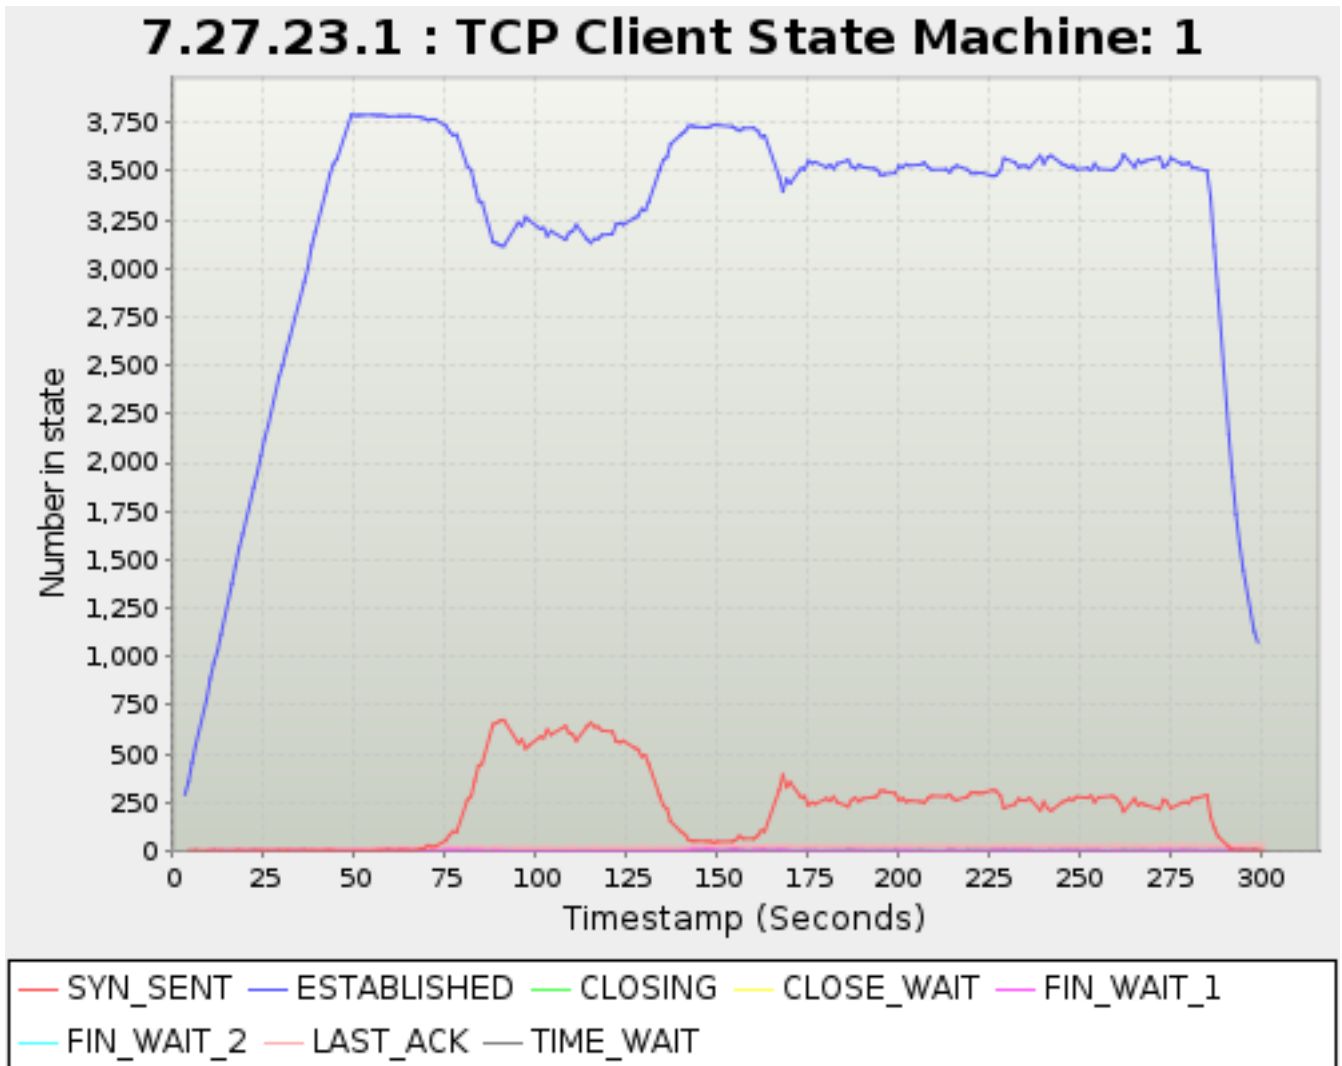

7.27.23.1. TCP Client State Machine: 1

Timestamp	SYN_SENT	ESTABLISHE D	CLOSING	CLOSE_WAIT	FIN_WAIT_1	FIN_WAIT_2	LAST_ACK	TIME_WAIT
<i>Seconds</i>	<i>TCP Sessions</i>							
3.241	0	290	0	0	0	0	0	0
4.224	3	354	0	0	0	0	0	0
5.223	0	455	0	0	0	0	0	0
6.228	4	545	0	0	0	0	0	0
9.228	1	779	0	0	1	0	1	0
10.230	2	887	0	0	0	0	2	0
11.228	4	967	0	0	1	0	1	0
12.230	0	1,028	0	0	0	0	1	0
13.228	3	1,115	0	0	0	0	2	0
16.230	0	1,376	0	0	0	0	2	0
17.224	2	1,468	0	0	1	0	3	0
18.228	4	1,561	0	0	0	0	3	0
19.228	2	1,632	0	0	1	0	4	0
22.223	5	1,872	0	0	0	0	5	0
23.228	2	1,947	0	0	0	0	5	1
24.230	3	2,034	0	0	1	0	6	0
25.224	1	2,124	0	0	0	0	6	1
26.229	2	2,190	0	0	0	0	6	0
29.224	4	2,442	0	0	0	0	6	0
30.230	2	2,501	0	0	0	0	7	0
31.230	3	2,578	0	0	0	0	7	0
32.224	3	2,646	0	0	0	0	7	0