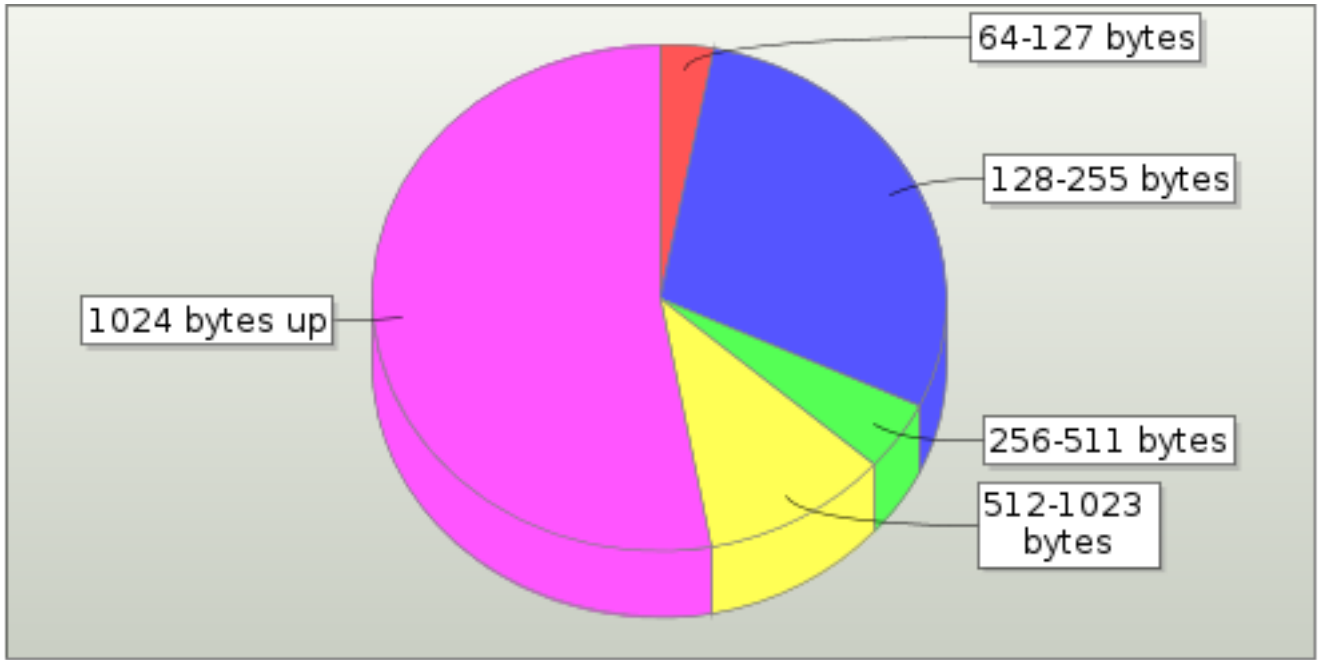

7.24. Received Frame Size

Received Frame Size statistics are currently aggregated "per interface", and not "per test component".

Measurement	Value (Frames)
64-127 bytes	864,438
128-255 bytes	8,209,730
256-511 bytes	1,263,921
512-1023 bytes	2,992,119
1024 bytes up	14,969,338