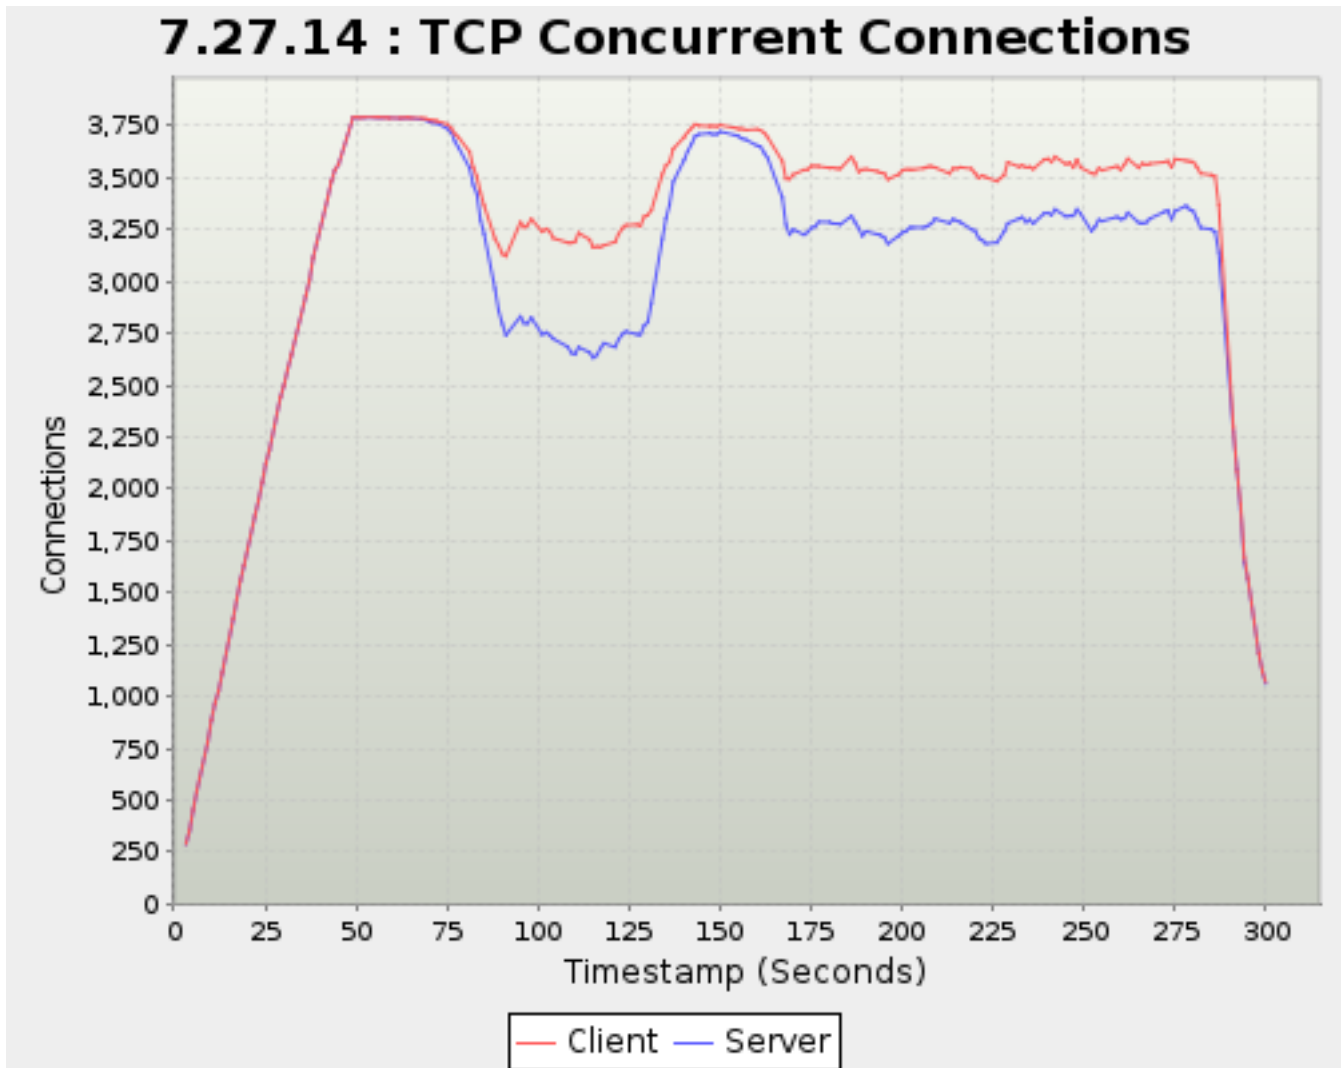

7.27.14. TCP Concurrent Connections

Timestamp	Client	Server
<i>Seconds</i>	<i>TCP Sessions</i>	
3.241	290	289
4.224	354	353
5.223	455	453
6.228	545	543
9.228	780	779
10.230	887	887
11.228	968	968
12.230	1,028	1,028
13.228	1,115	1,114
16.230	1,376	1,372
17.224	1,469	1,467
18.228	1,561	1,561
19.228	1,633	1,631
22.223	1,872	1,871
23.228	1,947	1,947
24.230	2,035	2,032
25.224	2,124	2,124
26.229	2,190	2,189
29.224	2,443	2,443
30.230	2,501	2,500
31.230	2,578	2,577
32.224	2,646	2,645
36.229	2,933	2,932
37.224	3,007	3,006