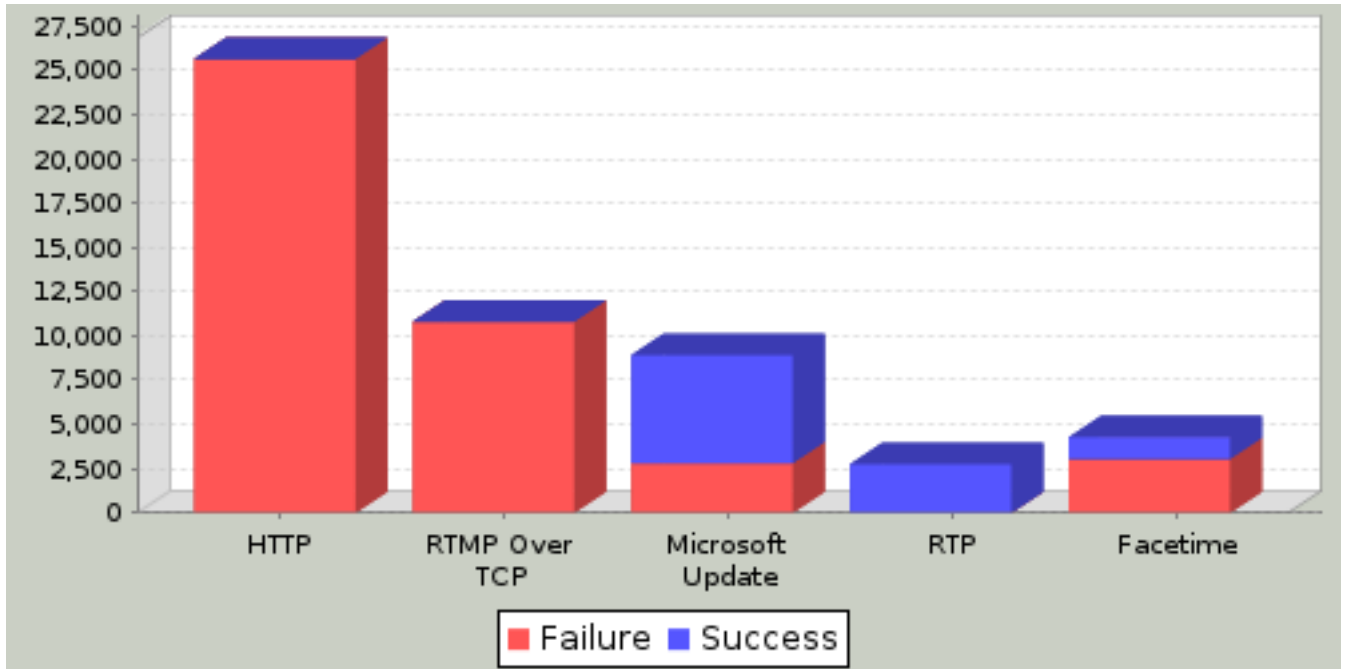

7.11. Application Transactions Summary

Protocol	Success <i>(Transactions)</i>	Failure <i>(Transactions)</i>
HTTP	0	26,810
RTMP Over TCP	0	11,297
Microsoft Update	6,384	2,945
RTP	2,889	0
Facetime	1,280	3,192