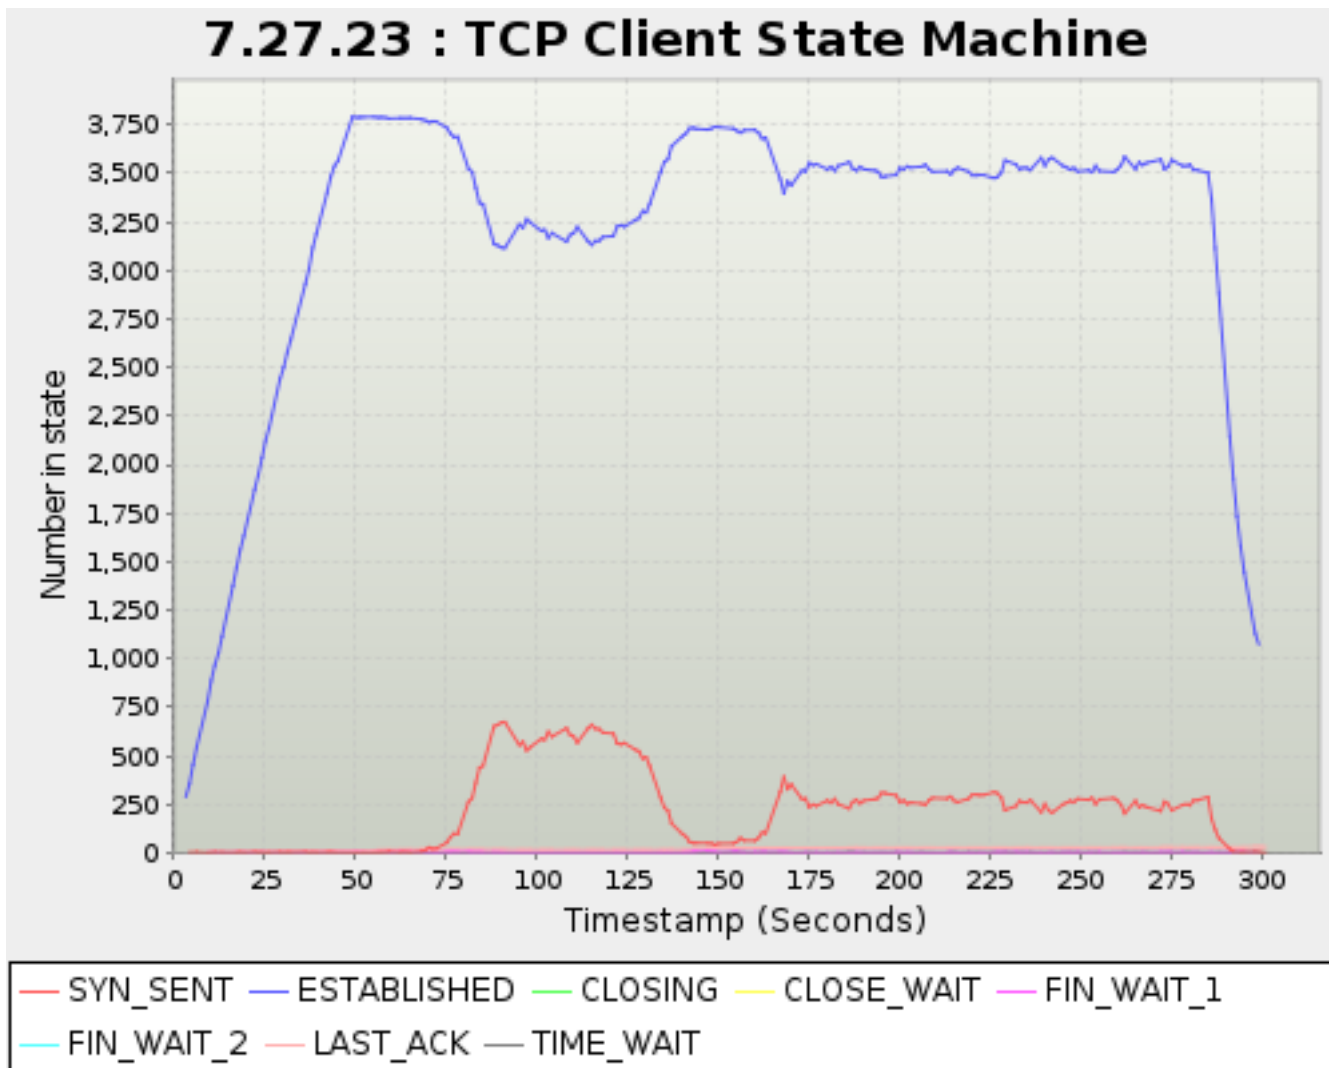

7.27.23. TCP Client State Machine

Timestamp	SYN_SENT	ESTABLISHE D	CLOSING	CLOSE_WAIT	FIN_WAIT_1	FIN_WAIT_2	LAST_ACK	TIME_WAIT
<i>Seconds</i>	<i>TCP Sessions</i>							
3.241	0	290	0	0	0	0	0	0
4.224	3	354	0	0	0	0	0	0
5.223	0	455	0	0	0	0	0	0
6.228	4	545	0	0	0	0	0	0
9.228	1	779	0	0	1	0	1	0
10.230	2	887	0	0	0	0	2	0
11.228	4	967	0	0	1	0	1	0
12.230	0	1,028	0	0	0	0	1	0
13.228	3	1,115	0	0	0	0	2	0
16.230	0	1,376	0	0	0	0	2	0
17.224	2	1,468	0	0	1	0	3	0
18.228	4	1,561	0	0	0	0	3	0
19.228	2	1,632	0	0	1	0	4	0
22.223	5	1,872	0	0	0	0	5	0
23.228	2	1,947	0	0	0	0	5	1
24.230	3	2,034	0	0	1	0	6	0
25.224	1	2,124	0	0	0	0	6	1
26.229	2	2,190	0	0	0	0	6	0
29.224	4	2,442	0	0	0	0	6	0
30.230	2	2,501	0	0	0	0	7	0
31.230	3	2,578	0	0	0	0	7	0
32.224	3	2,646	0	0	0	0	7	0