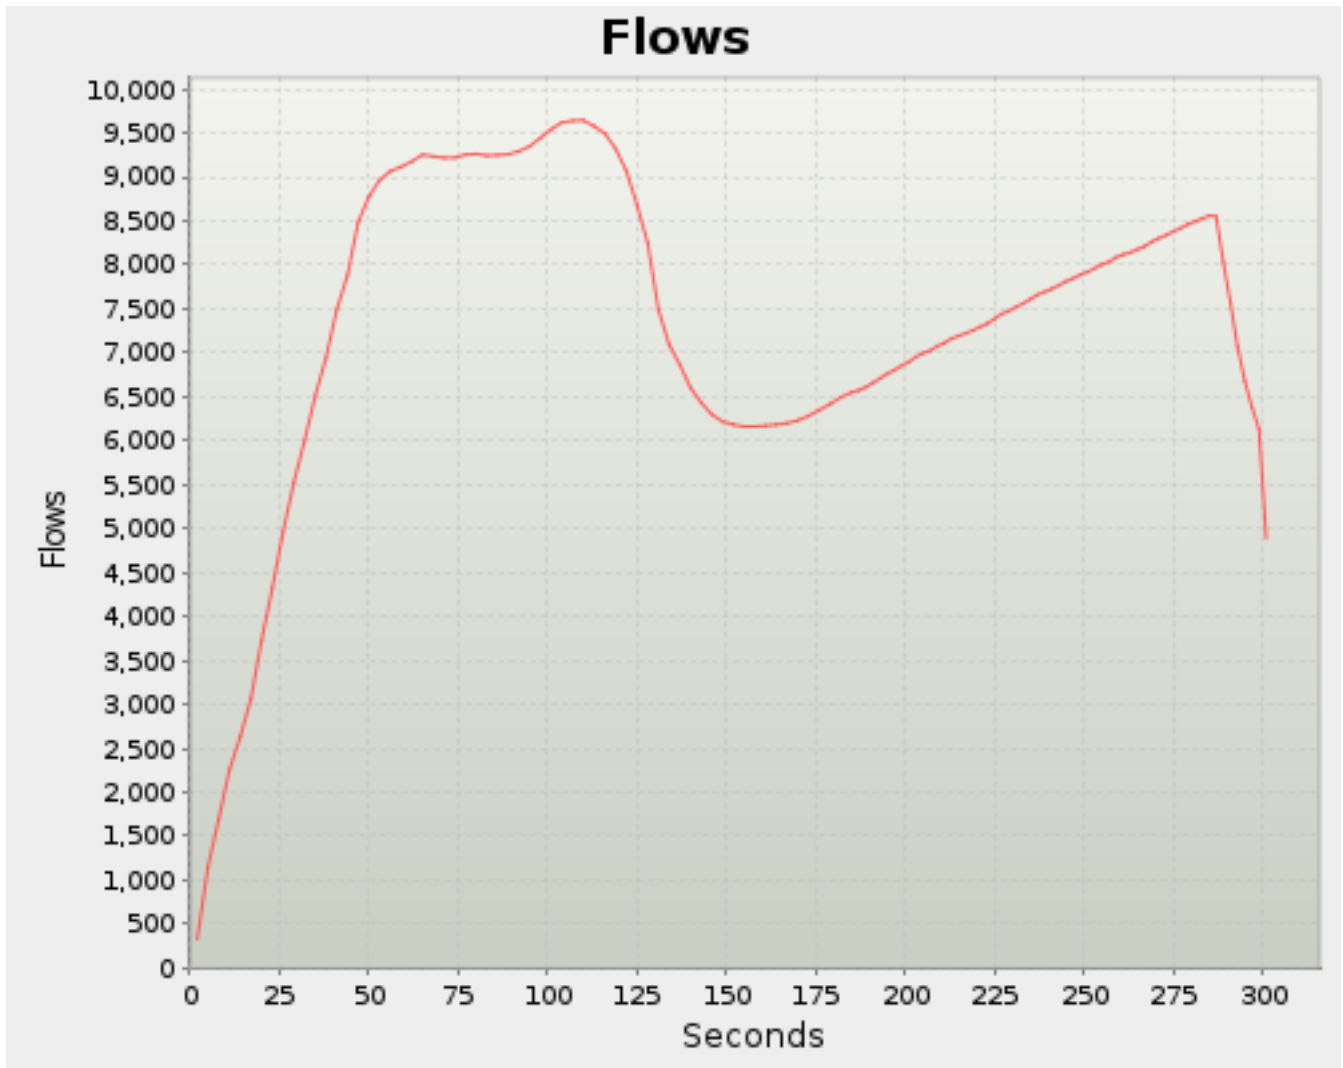

6.4.1.2. Flows

time	concurrentAppFlows
2.000	332
5.000	1,156
8.000	1,695
11.000	2,258
14.000	2,630
17.000	3,063
20.000	3,730
23.000	4,324
26.000	4,963
29.000	5,522
32.000	5,999
35.000	6,509
38.000	6,941
41.000	7,487
44.000	7,878
47.000	8,484
50.000	8,774
53.000	8,964
56.000	9,064
59.000	9,114
62.000	9,175
65.000	9,251
68.000	9,233
71.000	9,217
74.000	9,217