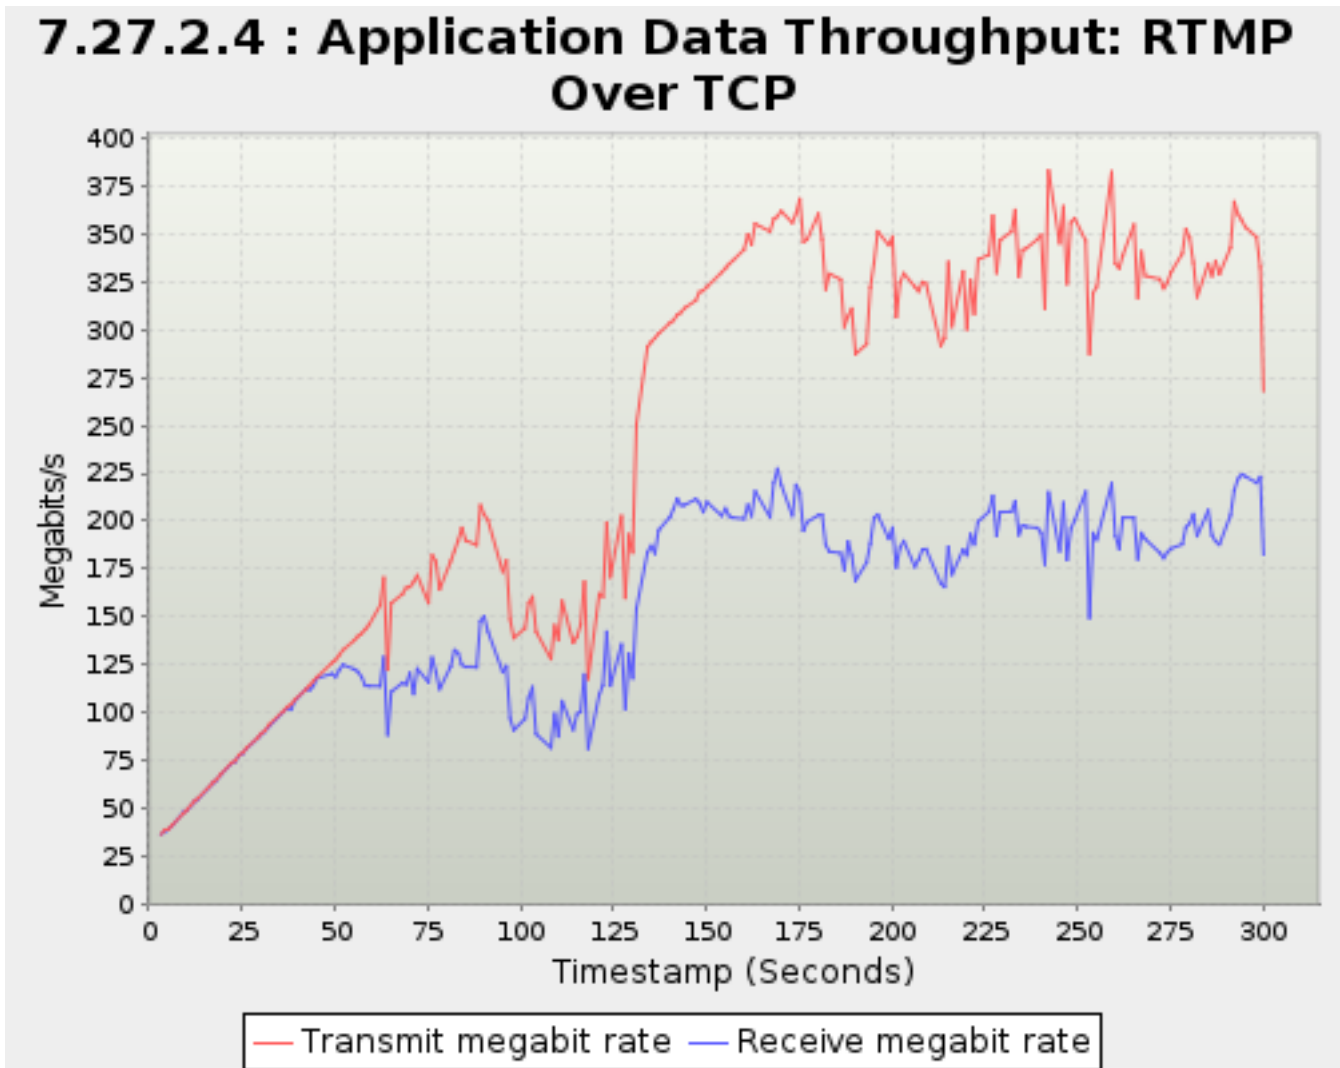

7.27.2.4. Application Data Throughput: RTMP Over TCP

Data Rate shown includes Ethernet overhead.

Rates can fluctuate slightly above the physical maximum due to round-off errors in calculations.

Physical speeds on fiber optic can legitimately exceed 10Gbps.

Timestamp	Transmit megabit rate	Receive megabit rate
<i>Seconds</i>	<i>Megabits/s</i>	
3.241	36.60	36.44
4.224	38.68	38.01
5.223	39.28	39.11
6.228	41.25	41.06
9.228	47.45	47.85
10.230	49.26	49.05
11.228	51.62	51.39
12.230	53.78	53.57
13.228	55.38	55.04
16.230	61.40	61.16
17.224	63.52	63.28
18.228	65.19	64.93
19.228	67.66	67.41
22.223	73.86	73.55
23.228	74.86	74.55
24.230	77.96	77.62
25.224	79.07	78.73
26.229	81.56	81.20
29.224	86.83	86.54