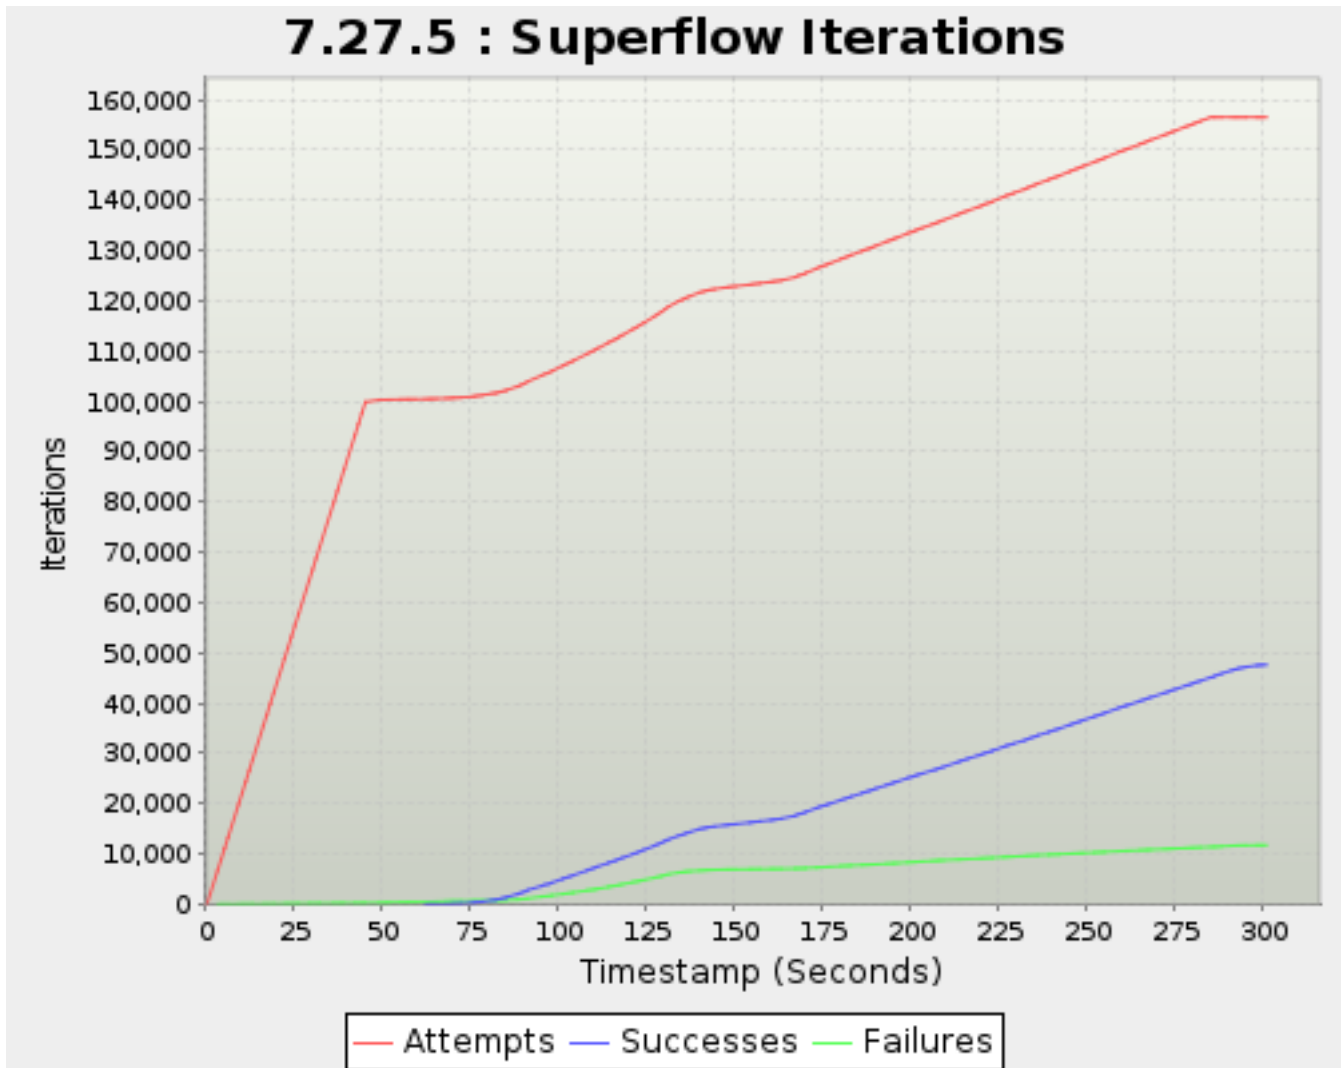

7.27.5. Superflow Iterations

Timestamp <i>Seconds</i>	Attempts	Successes <i>Sessions</i>	Failures
0.224	7	0	0
3.241	6,681	0	17
4.224	8,846	0	24
5.223	11,063	0	31
6.228	13,277	0	34
9.228	19,916	0	45
10.230	22,136	0	51
11.228	24,351	0	61
12.230	26,576	0	63
13.228	28,791	0	67
16.230	35,453	0	70
17.224	37,668	0	74
18.228	39,890	0	81
19.228	42,112	0	94
22.223	48,771	0	118
23.228	50,993	0	121
24.230	53,219	0	127
25.224	55,437	0	133
26.229	57,664	0	145
29.224	64,323	0	157
30.230	66,549	0	159
31.230	68,771	0	164
32.224	70,989	0	166
36.229	79,881	0	193