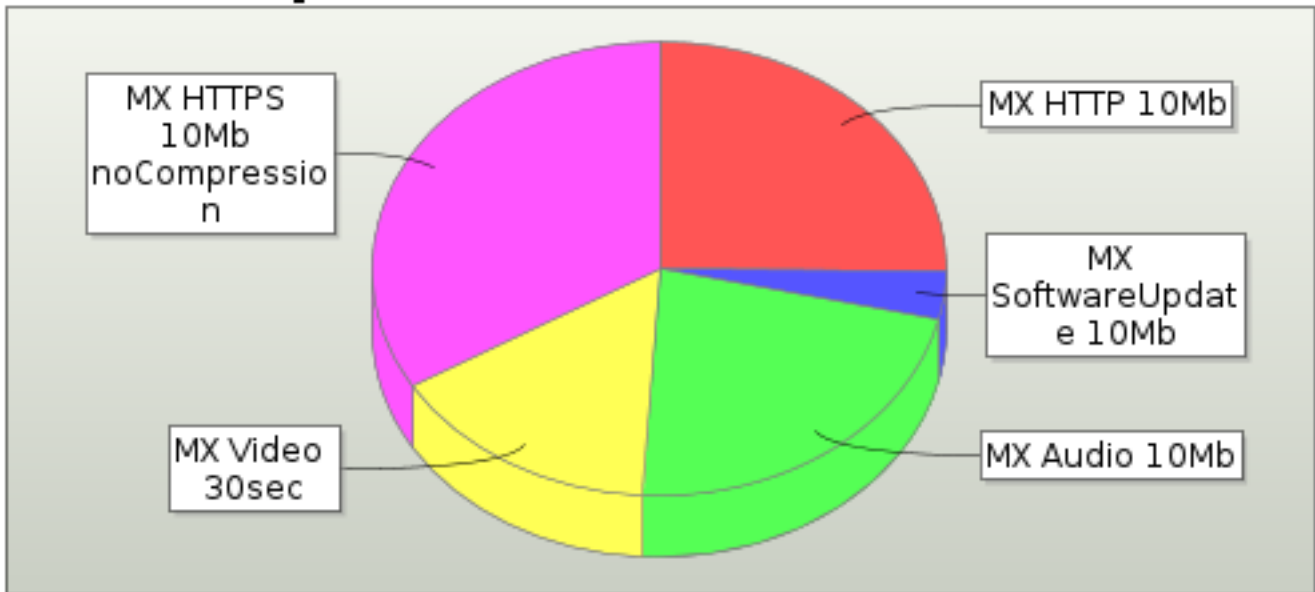

7.9. Super Flow Data

Super Flow Data Transmitted