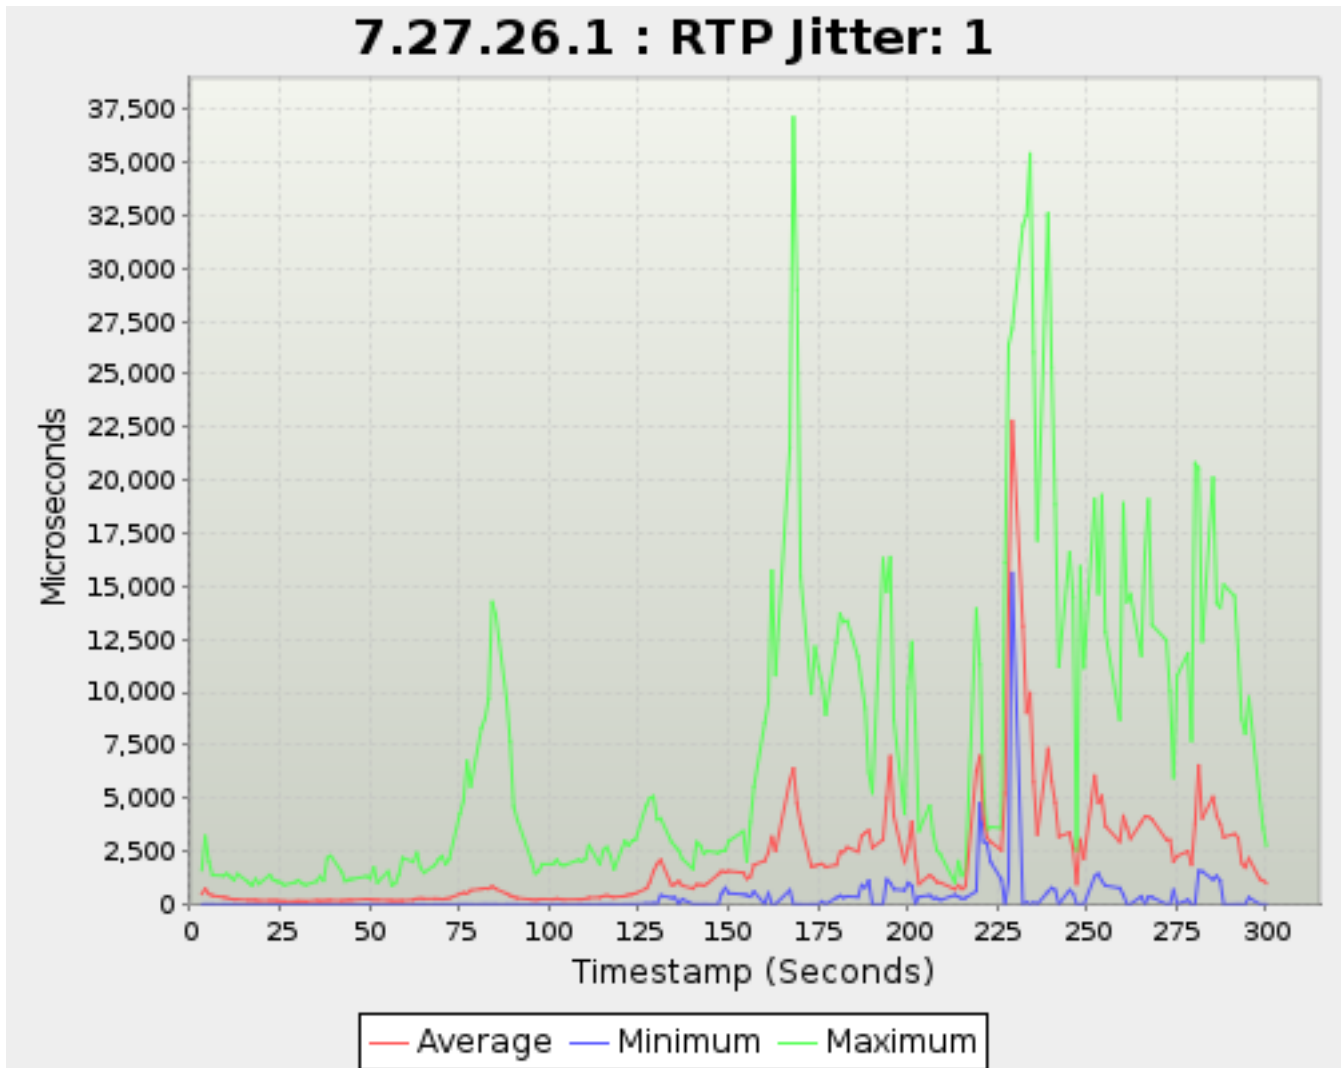

7.27.26.1. RTP Jitter: 1

Timestamp	Average	Minimum	Maximum
<i>Seconds</i>		<i>Microseconds</i>	
3.241	484.0421561852108	0.0	1,601.625
4.224	721.4190871369294	0.0	3,205.875
5.223	480.08712477774293	0.0	1,997.25
6.228	406.32274091708933	0.0	1,373.875
9.228	329.7532595989569	0.0	1,337.625
10.230	306.3591951573024	0.0	1,440.875
11.228	254.89778245386856	0.0	1,294.375
12.230	223.16420664206643	0.0	1,133.875
13.228	226.69552590266875	0.0	1,423.25
16.230	193.97484162895927	0.0	1,038.125
17.224	196.10104011887074	0.0	885.125
18.228	190.7678278314791	0.0	1,186.0
19.228	171.20781874722346	0.0	963.375
22.223	174.48878460069997	0.0	1,380.625
23.228	177.32975594244377	0.0	1,135.625
24.230	167.93111077204762	0.0	1,075.5
25.224	152.97154768870683	0.0	1,032.25
26.229	144.43878688768305	0.0	897.75
29.224	140.68504589055274	0.0	1,031.25
30.230	146.88956197576888	0.0	1,121.875
31.230	145.69837649268752	0.0	973.75
32.224	136.49608774159032	0.0	906.875
35.231	177.88842657790295	0.0	1,076.25
36.229	160.4508474576271	0.0	1,302.125