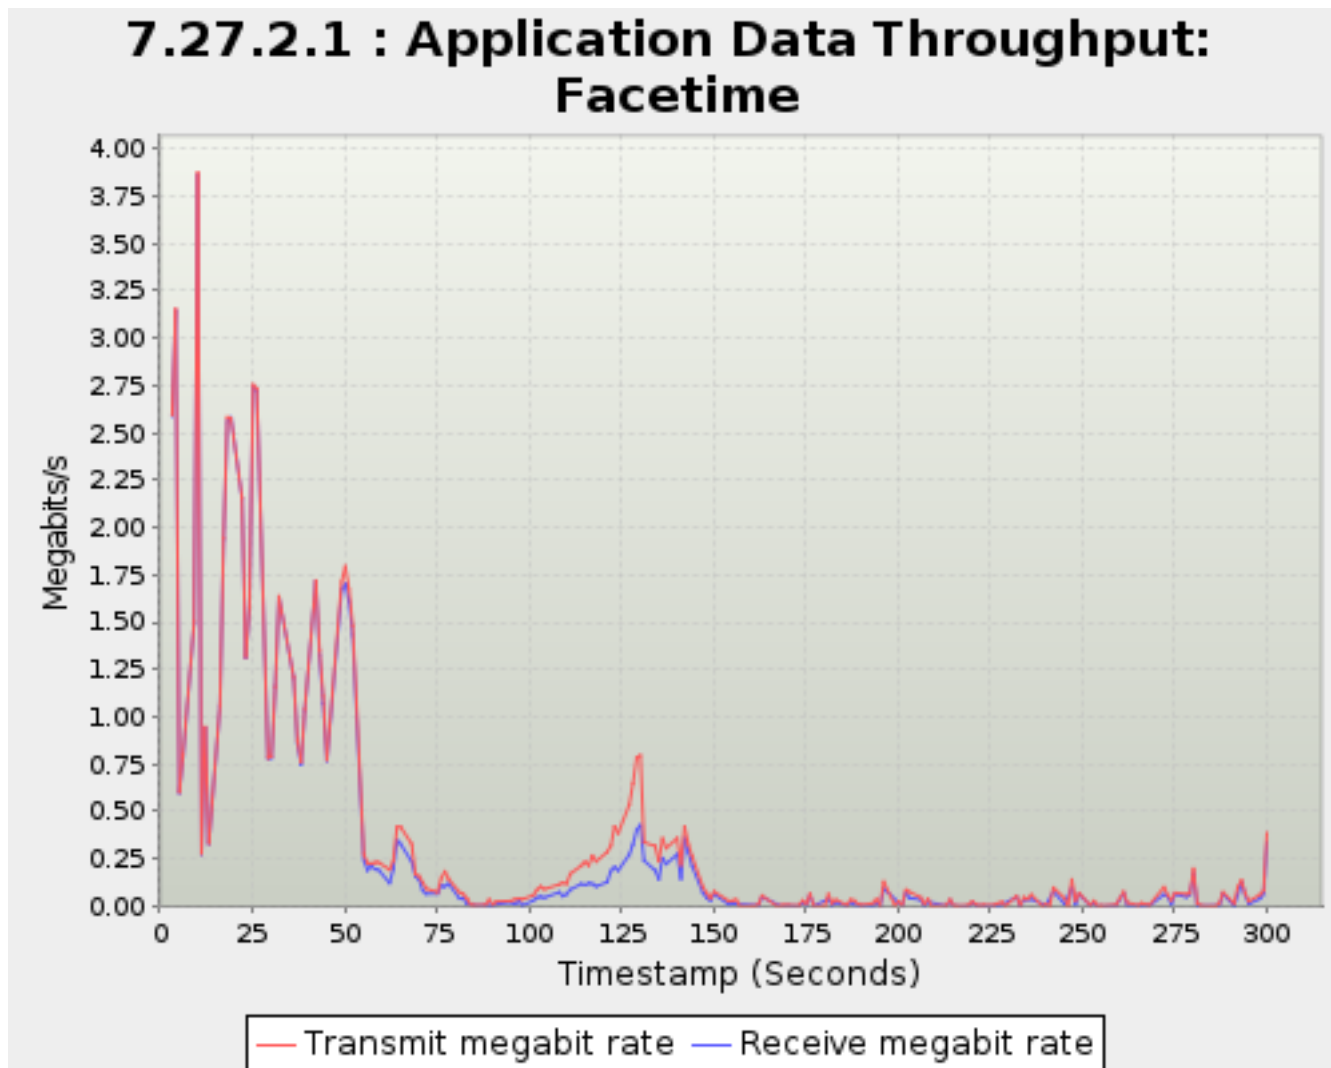

7.27.2.1. Application Data Throughput: Facetime

Data Rate shown includes Ethernet overhead.

Rates can fluctuate slightly above the physical maximum due to round-off errors in calculations.

Physical speeds on fiber optic can legitimately exceed 10Gbps.

Timestamp	Transmit megabit rate	Receive megabit rate
<i>Seconds</i>	<i>Megabits/s</i>	
0.224	0.00	0.00
3.241	2.593	2.587
4.224	3.152	3.144
5.223	0.6019	0.5991
6.228	0.7995	0.7895
9.228	1.501	1.496
10.230	3.873	3.862
11.228	0.2785	0.2768
12.230	0.9456	0.9408
13.228	0.3322	0.3311
16.230	1.062	1.057
17.224	1.942	1.938
18.228	2.581	2.558
19.228	2.576	2.580
22.223	2.154	2.150
23.228	1.315	1.311
24.230	1.580	1.574
25.224	2.753	2.740
26.229	2.731	2.718