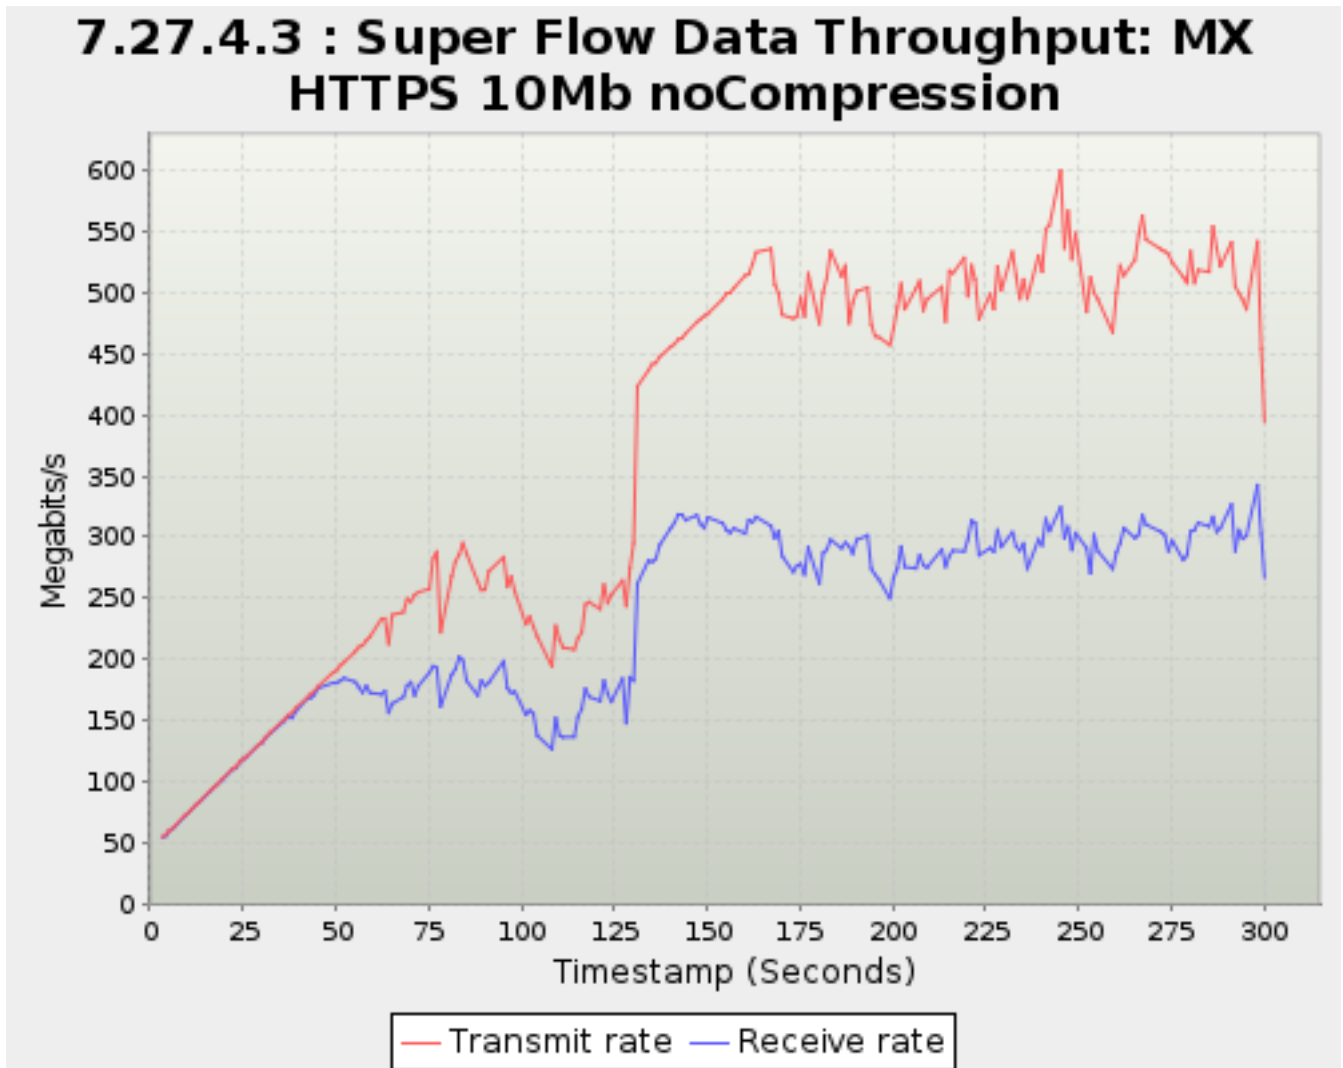

7.27.4.3. Super Flow Data Throughput: MX HTTPS 10Mb noCompression

Data Rate shown includes Ethernet overhead.

Rates can fluctuate slightly above the physical maximum due to round-off errors in calculations.

Physical speeds on fiber optic can legitimately exceed 10Gbps.

Timestamp	Transmit rate	Receive rate
<i>Seconds</i>	<i>Megabits/s</i>	
3.241	54.83	54.93
4.224	56.99	55.78
5.223	60.32	60.26
6.228	62.50	62.07
9.228	72.34	71.62
10.230	74.50	74.35
11.228	77.89	77.55
12.230	80.80	80.78
13.228	83.73	83.22
16.230	93.09	92.41
17.224	95.58	95.56
18.228	98.30	97.91
19.228	101.9	100.9
22.223	110.8	110.1
23.228	112.6	111.9
24.230	116.8	116.1
25.224	~119	118.8
26.229	121.7	121.2
29.224	130.3	130.5