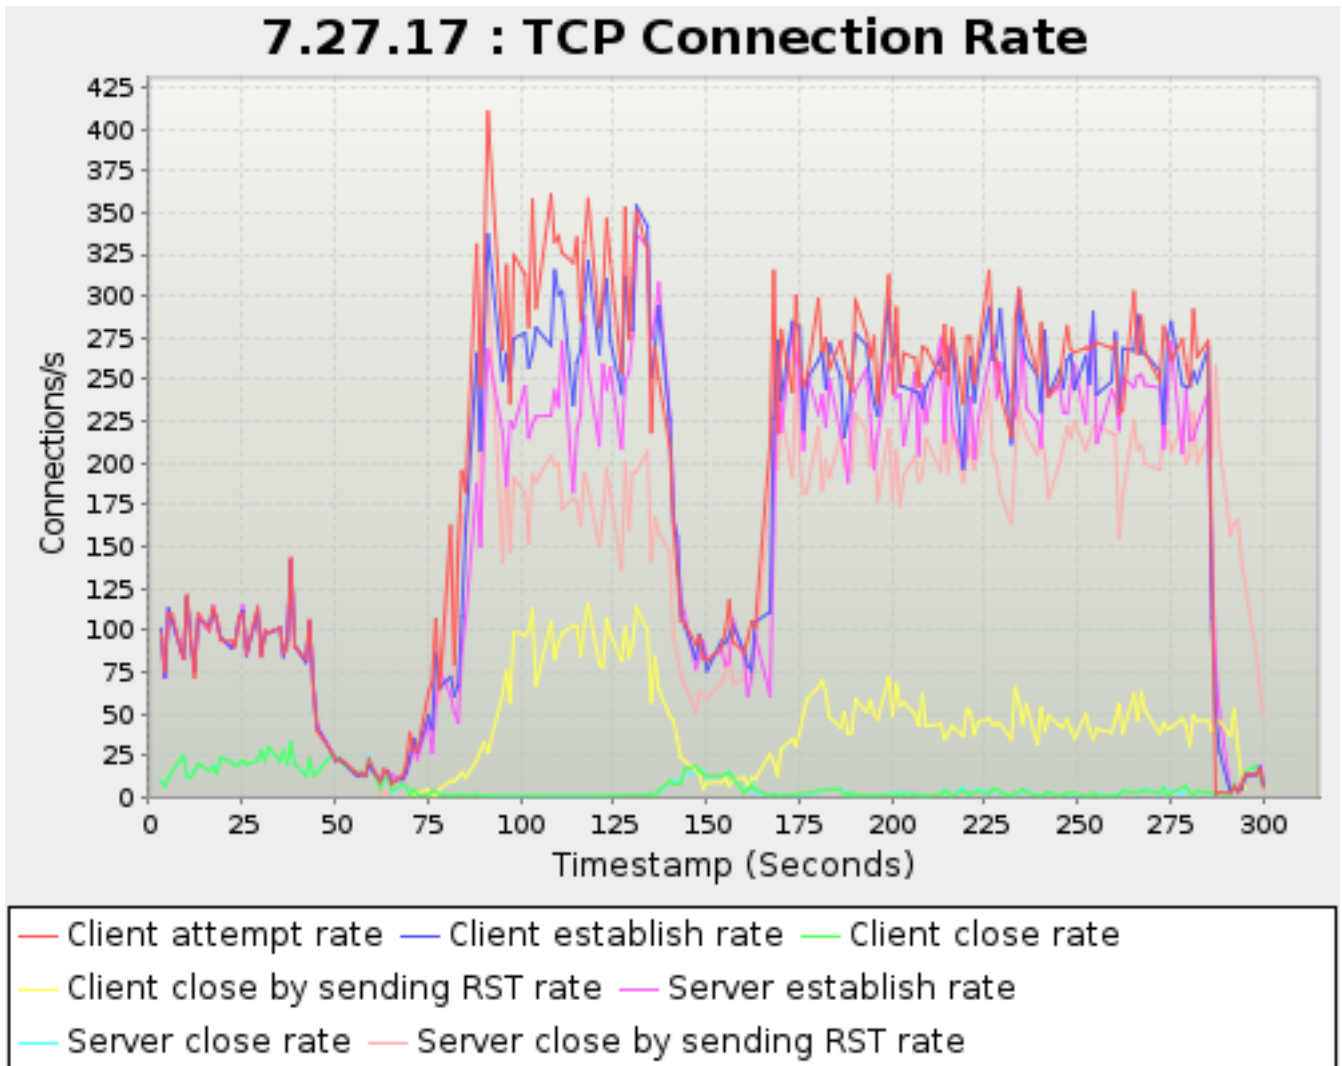

7.27.17. TCP Connection Rate

Timestamp	Client attempt rate	Client establish rate	Client close rate	Client close by sending RST rate	Server establish rate	Server close rate	Server close by sending RST rate
Seconds	TCP Sessions/s						
3.241	97.92	100.9	9.891	0.00	98.91	10.88	0.00
4.224	75.28	72.23	7.121	0.00	72.23	7.121	0.00
5.223	110.1	113.1	12.01	0.00	112.1	12.01	0.00
6.228	109.5	105.5	15.92	0.00	105.5	15.92	0.00
9.228	83.17	83.17	25.05	0.00	83.17	25.05	0.00
10.230	120.8	119.8	12.97	0.00	119.8	11.98	0.00
11.228	95.19	93.19	12.02	0.00	94.19	13.03	0.00
12.230	71.86	75.85	15.97	0.00	75.85	15.97	0.00
13.228	110.2	107.2	20.04	0.00	106.2	20.04	0.00
16.230	100	103	16	0.00	100	16	0.00
17.224	113.7	111.7	18.11	0.00	114.7	19.11	0.00
18.228	107.6	105.6	13.94	0.00	106.6	13.94	0.00
19.228	94	96	24	0.00	95	24	0.00
22.223	93.56	89.54	21.13	0.00	89.54	21.13	0.00
23.228	90.55	93.53	18.91	0.00	94.53	18.91	0.00
24.230	108.8	107.8	19.96	0.00	104.8	20.96	0.00
25.224	109.7	111.7	22.13	0.00	114.7	21.13	0.00
26.229	86.57	85.57	19.90	0.00	84.58	19.90	0.00
29.224	114	111	22	0.00	112	22	0.00
30.230	84.49	86.48	27.83	0.00	85.49	27.83	0.00
31.230	100	99	22	0.00	99	22	0.00