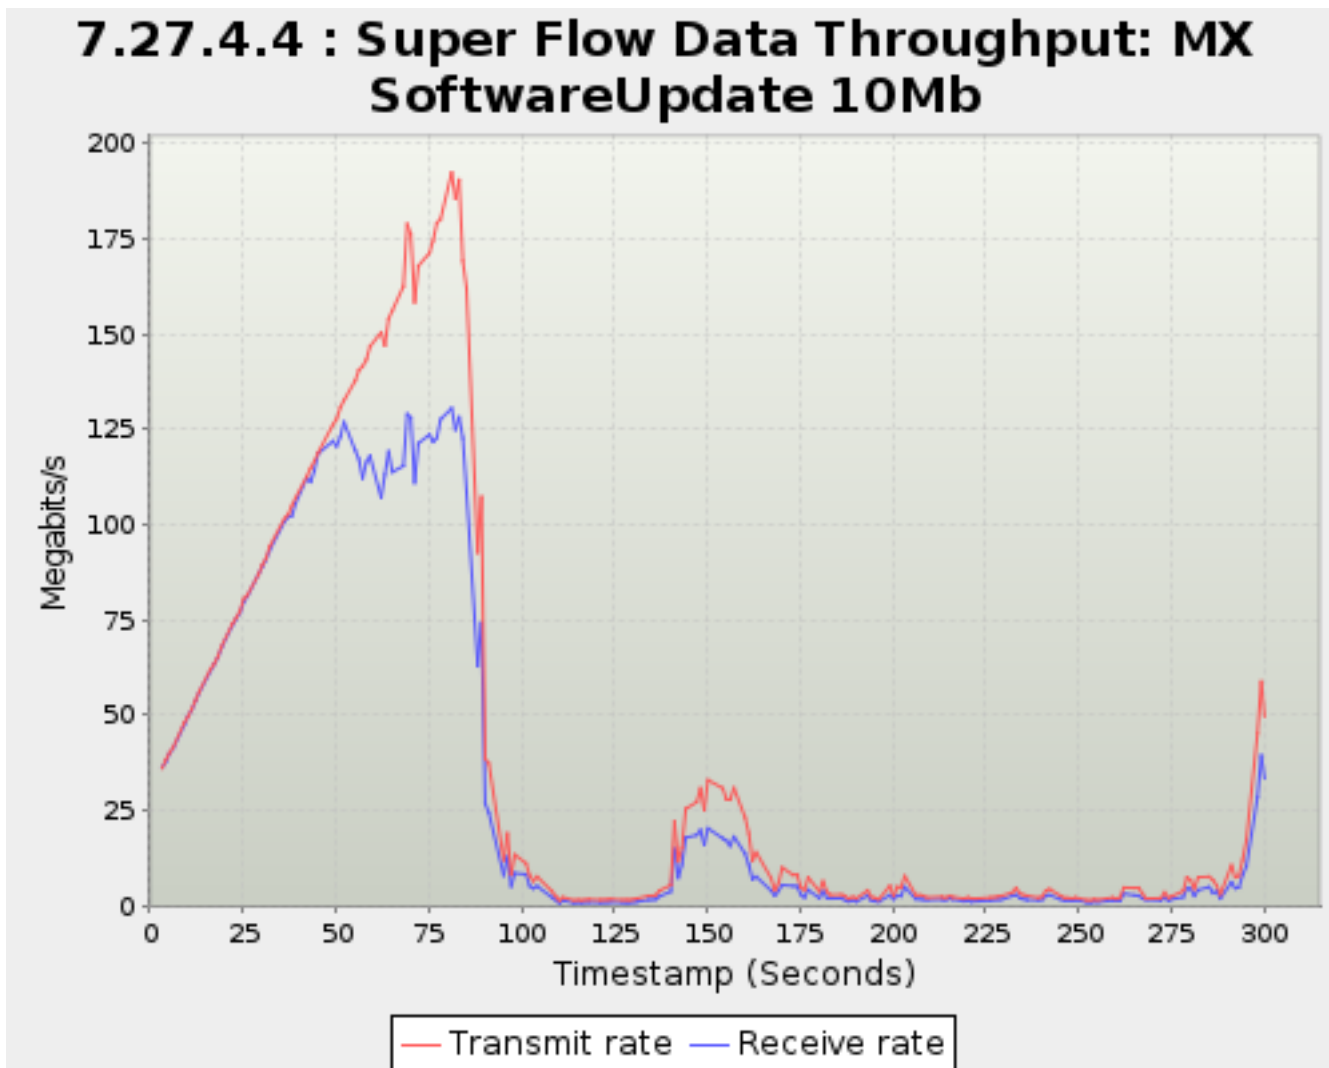

7.27.4.4. Super Flow Data Throughput: MX SoftwareUpdate 10Mb

Data Rate shown includes Ethernet overhead.

Rates can fluctuate slightly above the physical maximum due to round-off errors in calculations.

Physical speeds on fiber optic can legitimately exceed 10Gbps.

Timestamp	Transmit rate	Receive rate
<i>Seconds</i>	<i>Megabits/s</i>	
0.224	0.00	0.00
3.241	36.16	36.34
4.224	38.33	37.86
5.223	40.19	40.05
6.228	41.63	41.42
9.228	48.14	47.59
10.230	49.72	49.79
11.228	51.71	51.52
12.230	~54	53.79
13.228	56.21	55.99
16.230	62.04	61.58
17.224	63.43	63.39
18.228	65.35	65.09
19.228	68.03	67.77
22.223	74.10	73.77
23.228	75.66	75.38
24.230	77.36	76.98
25.224	80.62	79.79
26.229	81.56	81.23