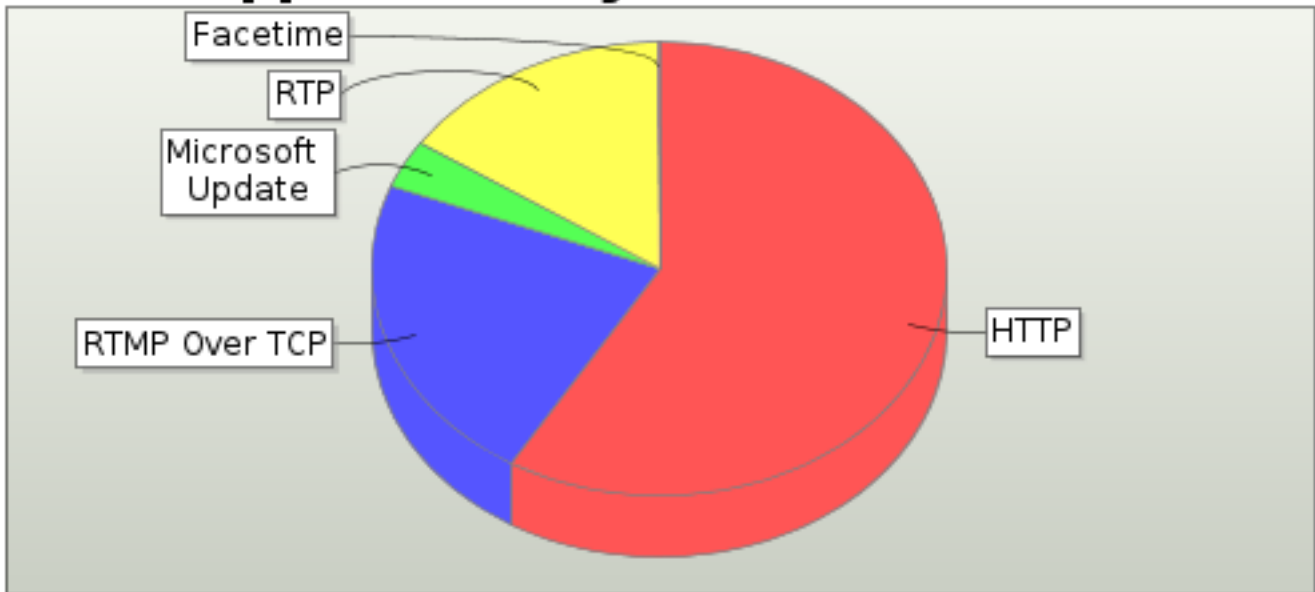

7.8. Application Data

Application Bytes Transmitted