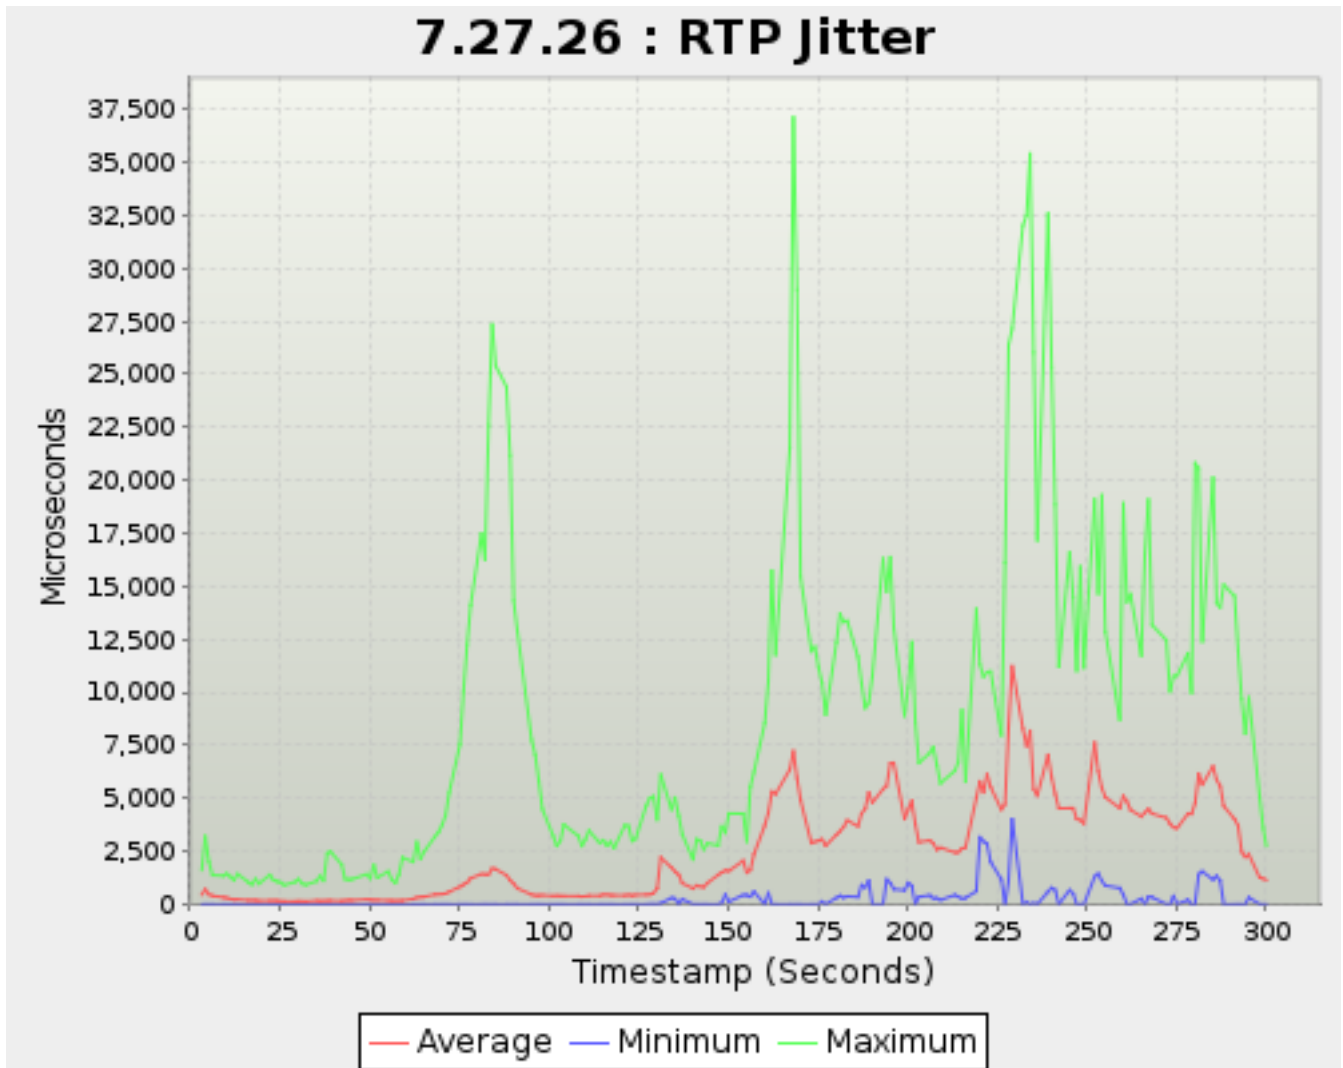

7.27.26. RTP Jitter

Timestamp	Average	Minimum	Maximum
<i>Seconds</i>		<i>Microseconds</i>	
3.241	450.3698762035763	0.0	1,608.0
4.224	697.4667550890952	0.0	3,205.875
5.223	461.10362856844085	0.0	1,997.25
6.228	400.0666528669013	0.0	1,373.875
9.228	322.62463014435576	0.0	1,337.625
10.230	301.65988743924277	0.0	1,440.875
11.228	250.07014359470796	0.0	1,294.375
12.230	218.8060505920768	0.0	1,133.875
13.228	226.87973147235076	0.0	1,423.25
16.230	185.31608818192348	0.0	1,038.125
17.224	185.91119959794332	0.0	931.0
18.228	180.95513742712197	0.0	1,186.0
19.228	162.50587762850466	0.0	968.625
22.223	166.55157098206942	0.0	1,386.5
23.228	169.80245495421576	0.0	1,135.625
24.230	162.2377750998922	0.0	1,075.5
25.224	145.98536183708944	0.0	1,032.25
26.229	137.062197734925	0.0	897.75
29.224	131.84951292302495	0.0	1,047.25
30.230	138.59765507839128	0.0	1,175.625
31.230	137.471513143602	0.0	973.75
32.224	128.47409985276403	0.0	912.25
35.231	164.99729954824218	0.0	1,086.625
36.229	149.87562771195942	0.0	1,320.375