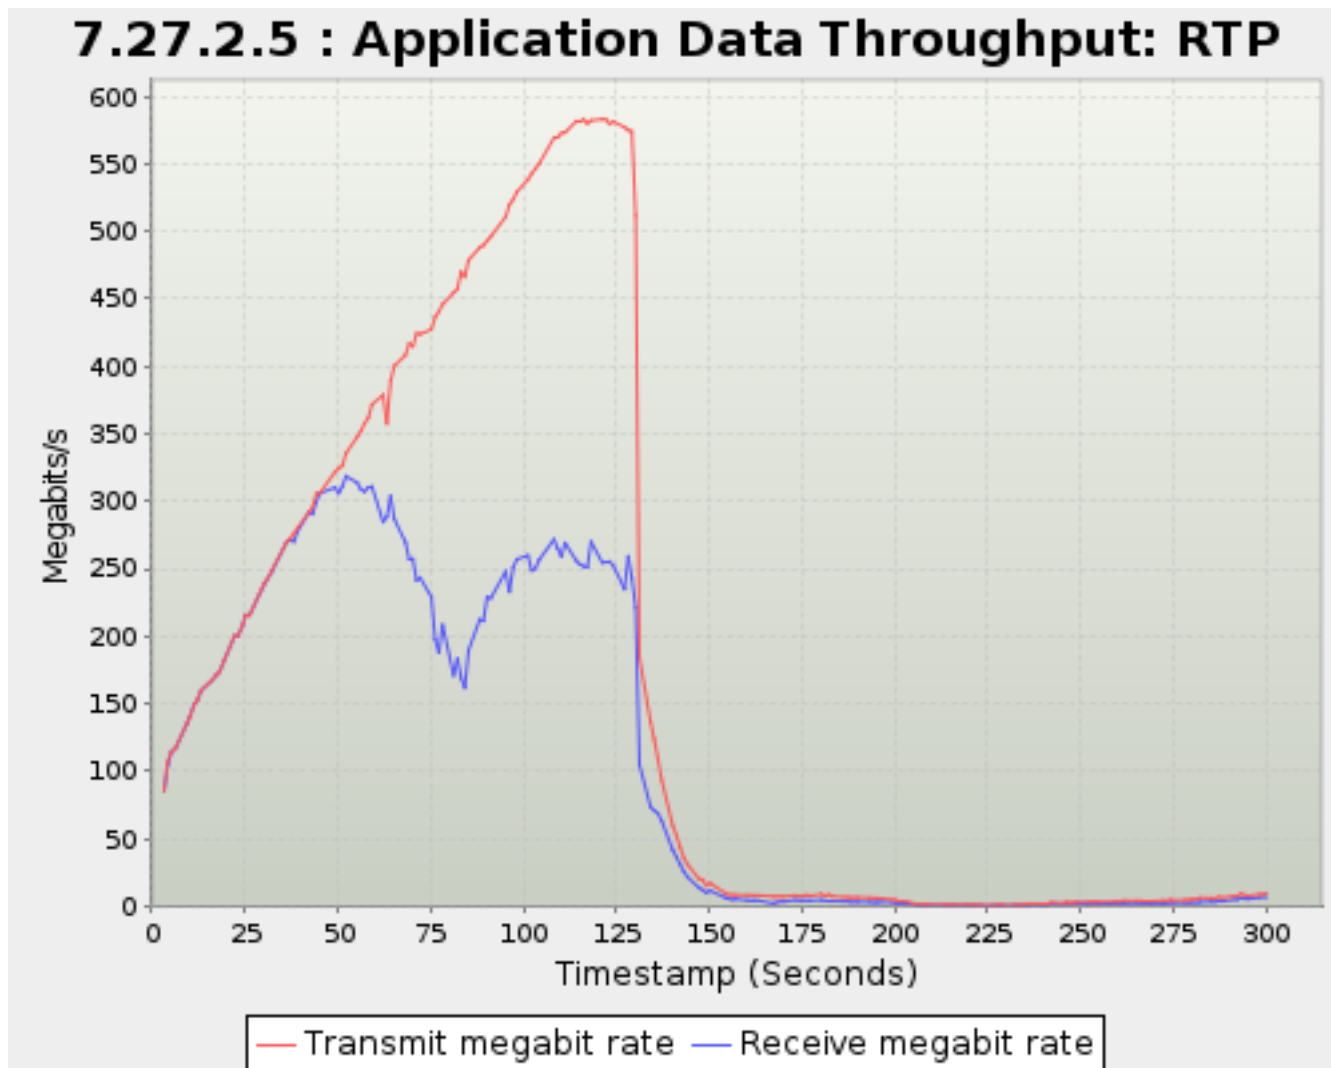

7.27.2.5. Application Data Throughput: RTP

Data Rate shown includes Ethernet overhead.

Rates can fluctuate slightly above the physical maximum due to round-off errors in calculations.

Physical speeds on fiber optic can legitimately exceed 10Gbps.

Timestamp	Transmit megabit rate	Receive megabit rate
<i>Seconds</i>	<i>Megabits/s</i>	
3.241	85.41	85.47
4.224	107.2	104.9
5.223	114.4	114.7
6.228	116.6	116.4
9.228	134.5	134.5
10.230	140.5	140.5
11.228	148.8	~149
12.230	~153	152.9
13.228	160.1	159.7
16.230	167.6	167.6
17.224	~171	~171
18.228	173.7	173.7
19.228	180.9	180.9
22.223	200.1	200.2
23.228	200.7	200.5
24.230	207.1	207.1
25.224	215.6	215.6
26.229	215.6	215.2
29.224	233.5	232.9