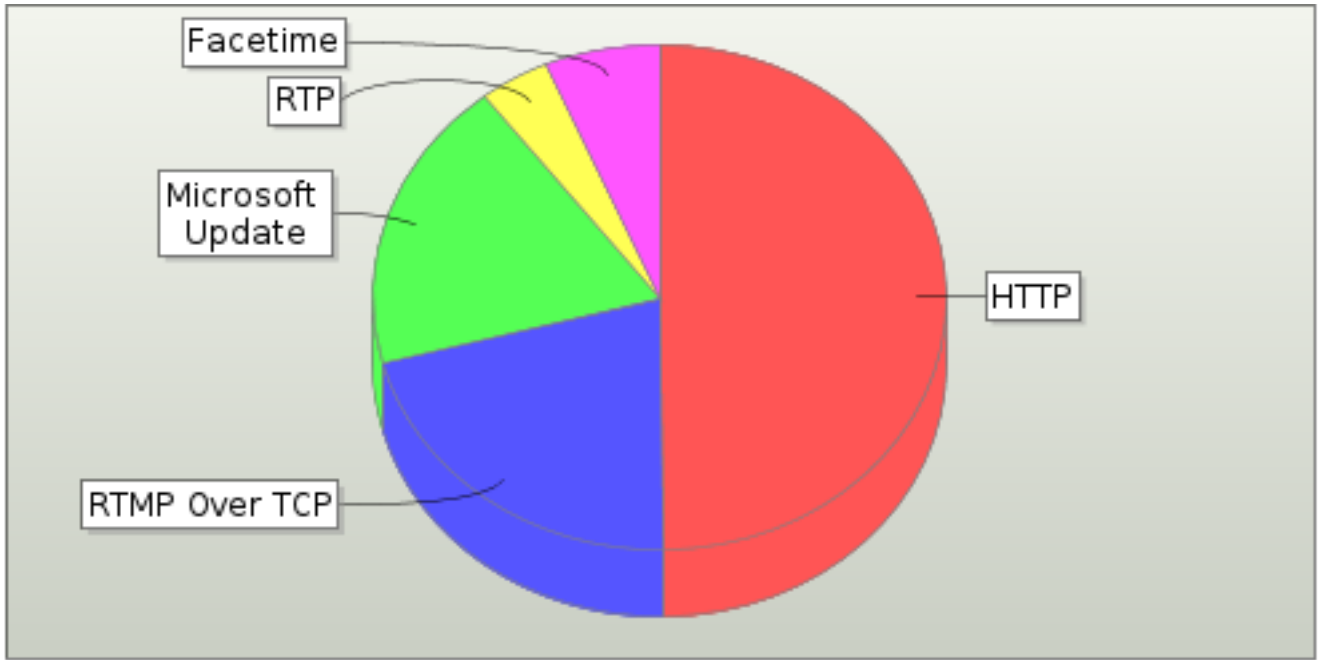

7.7. Application Aggregate Flows

There may be slices in this graph that are too small to be displayed.

Protocol	Aggregate Flows (Flows)	Aggregate Flows (%)
HTTP	34,889	49.805%
RTMP Over TCP	14,727	21.023%
Microsoft Update	13,143	18.762%
RTP	2,773	3.959%
Facetime	4,519	6.451%