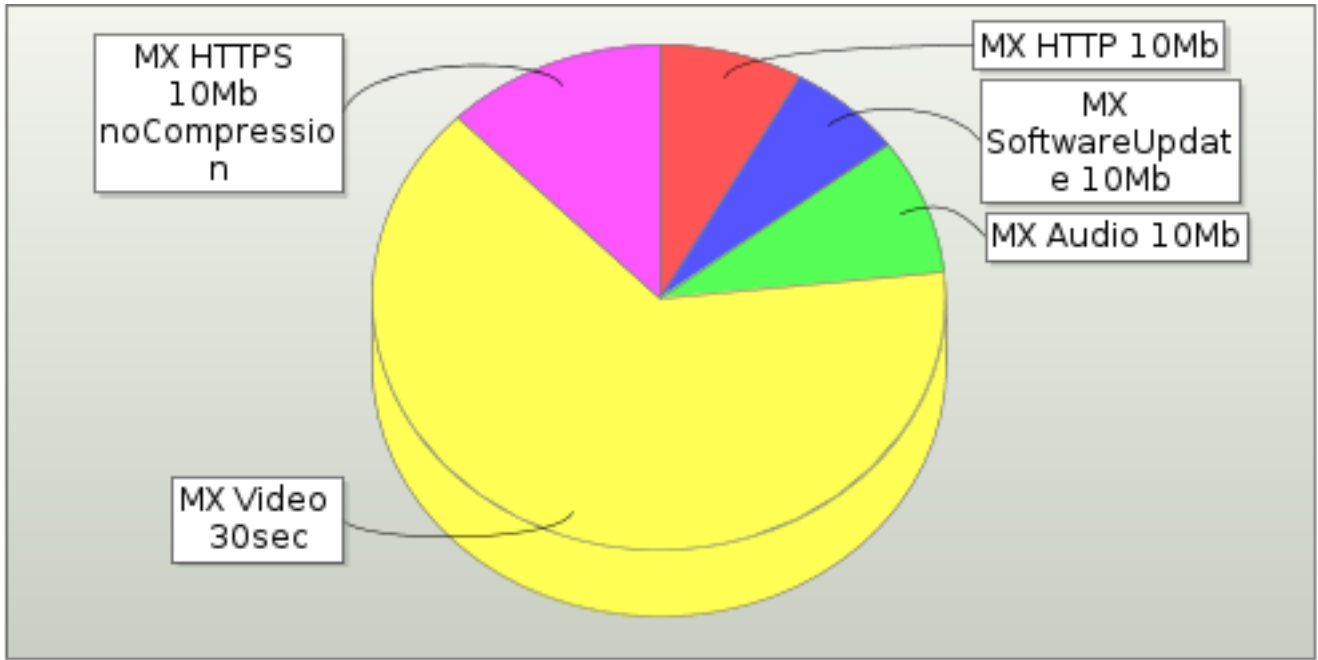

7.10. Super Flow Iterations

There may be slices in this graph that are too small to be displayed.

Super Flow	Iterations (Sessions)	Iterations (%)
MX HTTP 10Mb	12,772	8.162%
MX SoftwareUpdate 10Mb	10,273	6.565%
MX Audio 10Mb	13,529	8.645%
MX Video 30sec	100,595	64.283%
MX HTTPS 10Mb noCompression	19,318	12.345%