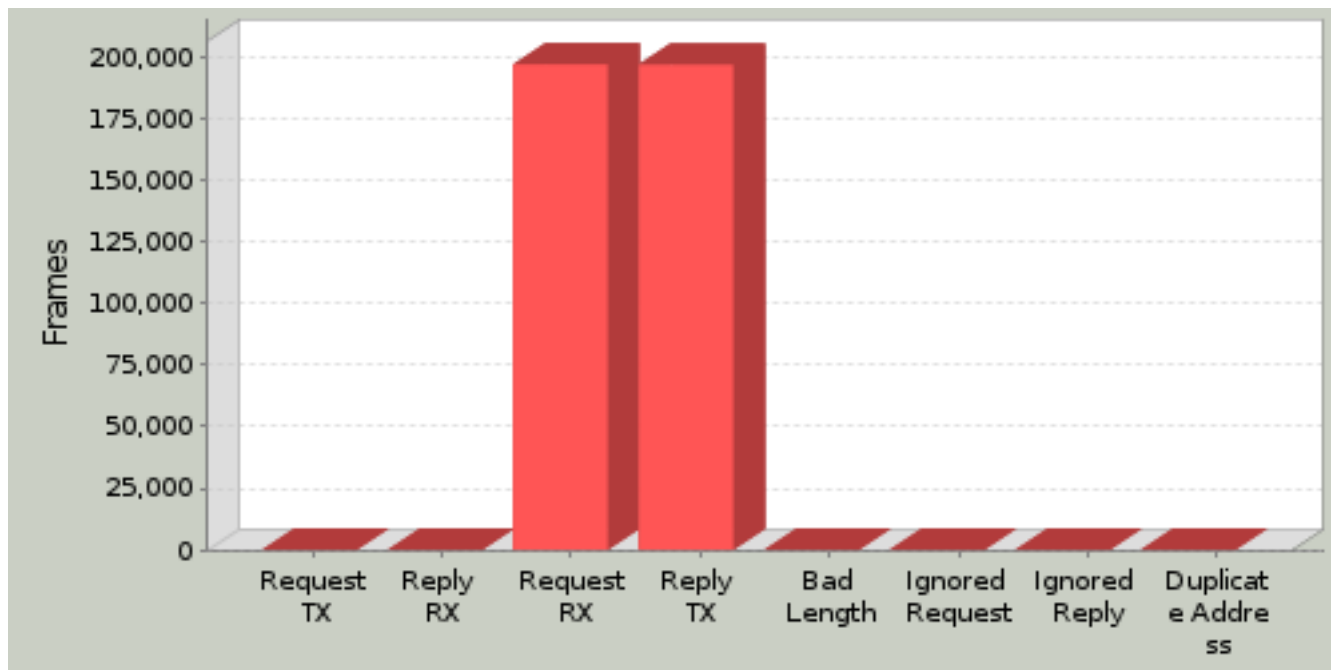

8.6.3. ARP Summary

Measurement	Value (Frames)
Request TX	21
Reply RX	20
Request RX	205,579
Reply TX	205,512
Bad Length	0
Ignored Request	67
Ignored Reply	0
Duplicate Address	0