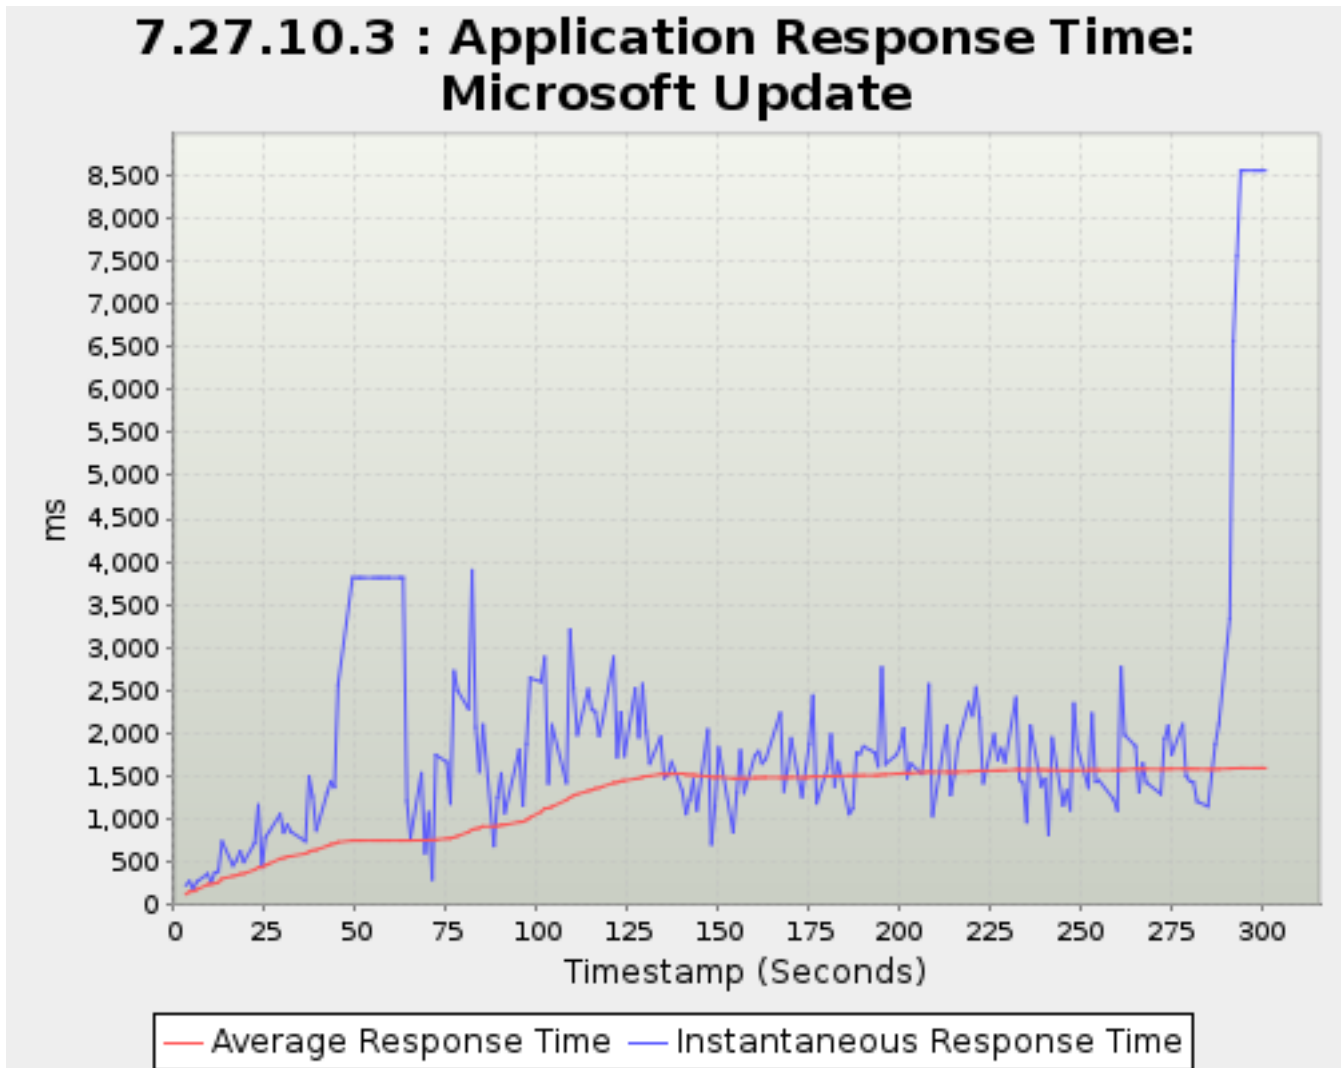

7.27.10.3. Application Response Time: Microsoft Update

Timestamp	Average Response Time	Instantaneous Response Time
<i>Seconds</i>		<i>Milliseconds</i>
3.241	116.6034	222.1304
4.224	145.6389	265.9286
5.223	151	180.6923
6.228	169.0098	259.0588
9.228	230.2597	353.5294
10.230	233.3687	252.5200
11.228	243.8041	368.3333
12.230	254.6571	386.2500
13.228	297.9870	731.2857
16.230	327.8586	453.2857
17.224	337.6176	514.5000
18.228	351.5093	617.1875
19.228	357.3720	492.2143
22.223	402.8112	714.7895
23.228	430.6167	1,157.2667
24.230	430.6730	432.2000
25.224	456.4154	785.6061
26.229	472.0211	845.7368
29.224	529.7657	1,047.3043
30.230	539.1163	837.2353
31.230	554.4364	926.7826
32.224	559.8567	846.6364
36.229	590.1811	735.1667
37.224	611.6493	1,493.1875