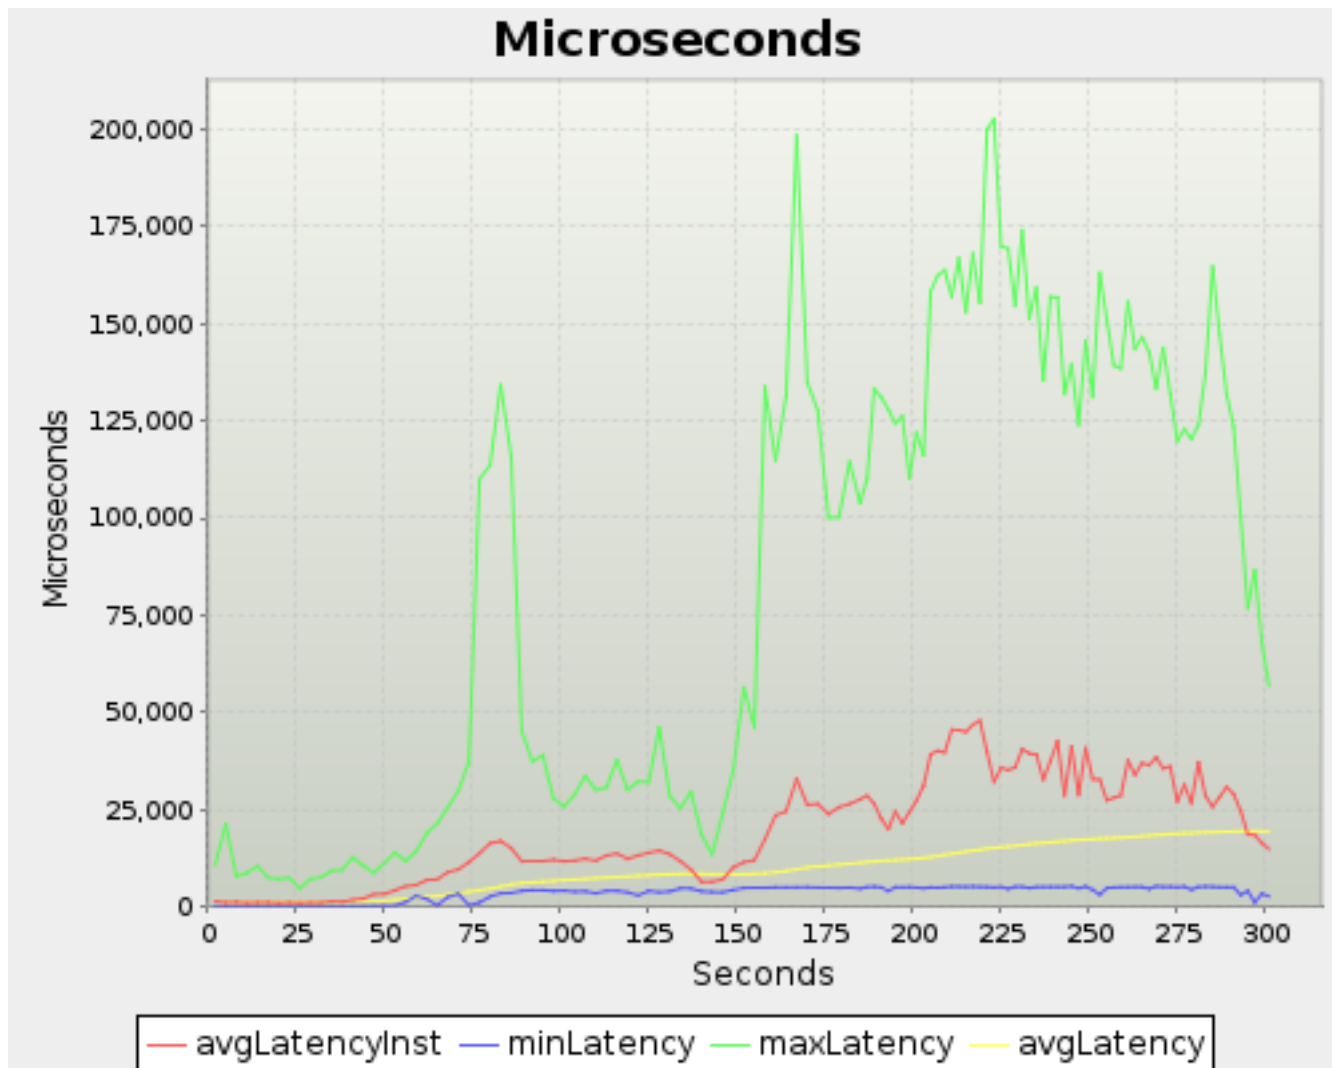

6.2.1.1. Microseconds

time	avgLatency	avgLatencyInst	maxLatency	minLatency
2.000	1,319.7144585601936	1,319.7144035637684	10,664.25	105.37499999999999
5.000	952.4093867675374	995.4643935547658	21,175.25	97.12499999999999
8.000	969.8755693675153	1,095.181375005695	7,762.5	98.12499999999999
11.000	968.2143658781436	897.52060535044	8,497.374999999995	96.37499999999999
14.000	940.1092872922175	984.8014729313459	10,380.625	100.5
17.000	930.4609252306889	982.8250287920872	7,346.5	97
20.000	922.3484670166354	818.6053944811504	6,980	99.87499999999999
23.000	951.9955895845518	964.9432577718366	7,350.375	92.25
26.000	947.2599445607725	833.7157322926006	4,545.75	88.75
29.000	940.5172788953288	957.7719641927245	6,992.625000000002	99.62499999999999
32.000	950.5731008248977	956.7349212982309	7,422.625000000002	98.25
35.000	981.5662428558213	1,265.3645041541454	9,105.374999999995	96.87499999999999
38.000	1,010.5338581546406	1,174.9348574289231	9,315.25	87
41.000	1,063.8505211906293	1,630.9692976307308	12,536.5	102.12499999999999
44.000	1,113.3880298595964	1,962.0414853244945	10,482.374999999995	96.62499999999999
47.000	1,225.3872783397594	3,084.1339067007784	8,601.125	105.75
50.000	1,376.214858155727	3,170.1959541579263	11,149.125	113.12499999999999
53.000	1,624.5787866639118	4,078.8196270334606	13,768.374999999995	151.5
56.000	1,891.3827214583112	5,137.935520715286	11,621	1,073.5
59.000	2,139.338613011949	5,455.3788891009735	14,109.374999999995	2,617.375000000001
62.000	2,404.6364275396586	6,712.86547202146	18,736.5	1,903.5
65.000	2,667.879735386187	6,910.8798724377075	21,329.5	165.25
68.000	3,016.153832211391	8,759.872312943997	25,431.625	2,373.625
71.000	3,366.8123308989934	9,483.871414277715	29,691.5	3,199.875000000001
74.000	3,720.4038710757113	11,338.859156514356	37,161.875	200.875