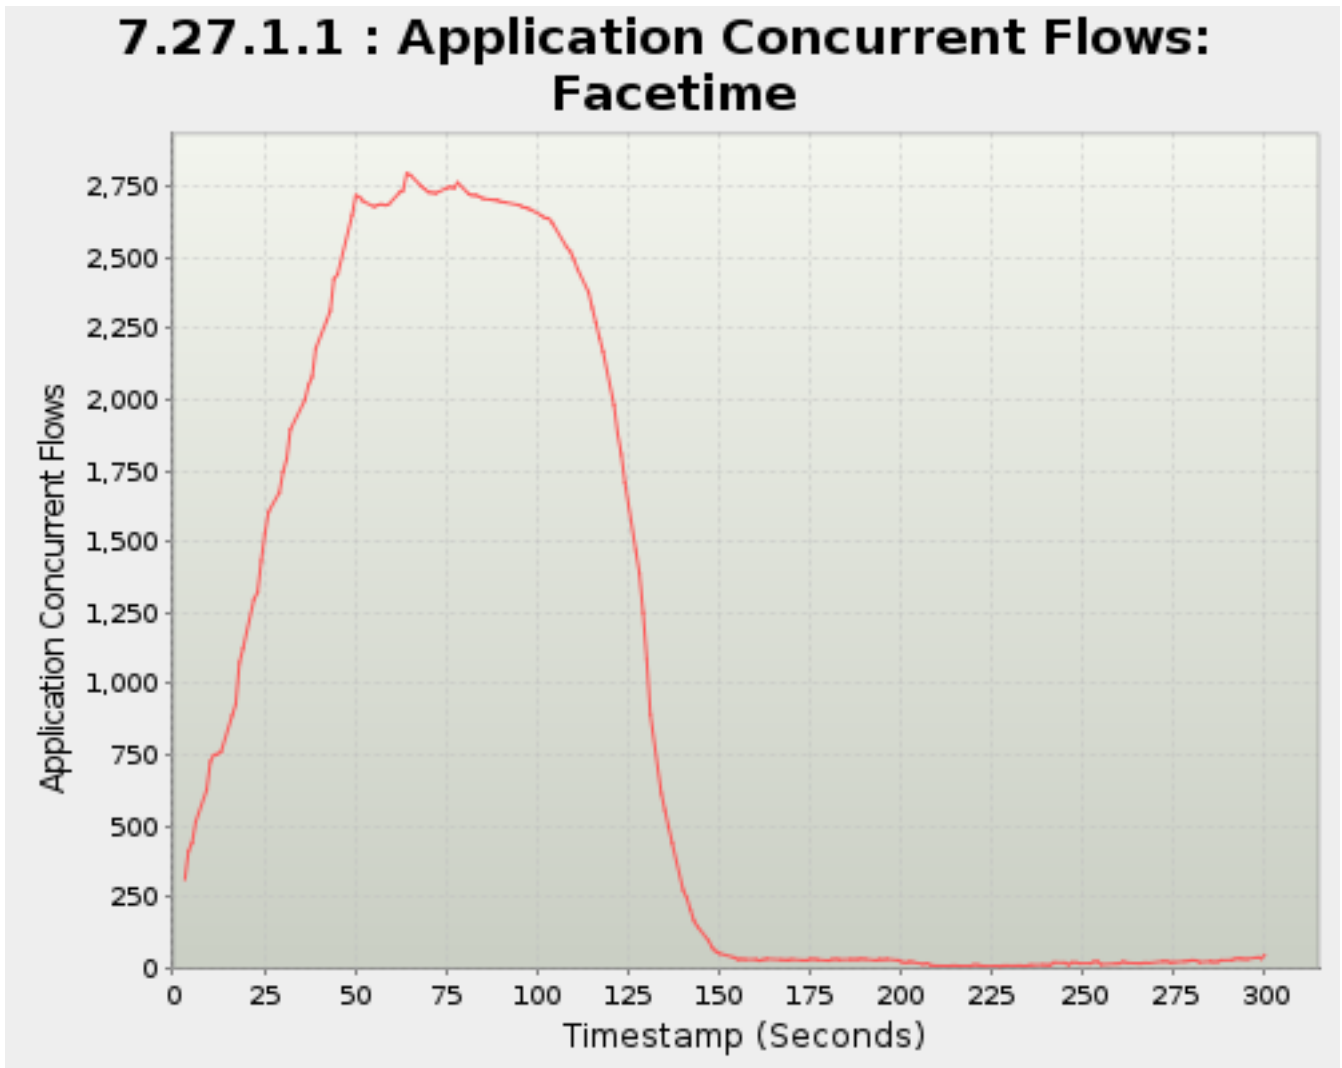

7.27.1.1. Application Concurrent Flows: Facetime

Timestamp	Application Concurrent Flows
<i>Seconds</i>	<i>Flows</i>
0.224	0
3.241	313
4.224	412
5.223	441
6.228	516
9.228	627
10.230	727
11.228	751
12.230	753
13.228	763
16.230	889
17.224	928
18.228	1,075
19.228	1,125
22.223	1,298
23.228	1,322
24.230	1,433
25.224	1,528
26.229	1,606
29.224	1,674
30.230	1,747
31.230	1,791
32.224	1,895
36.229	1,999