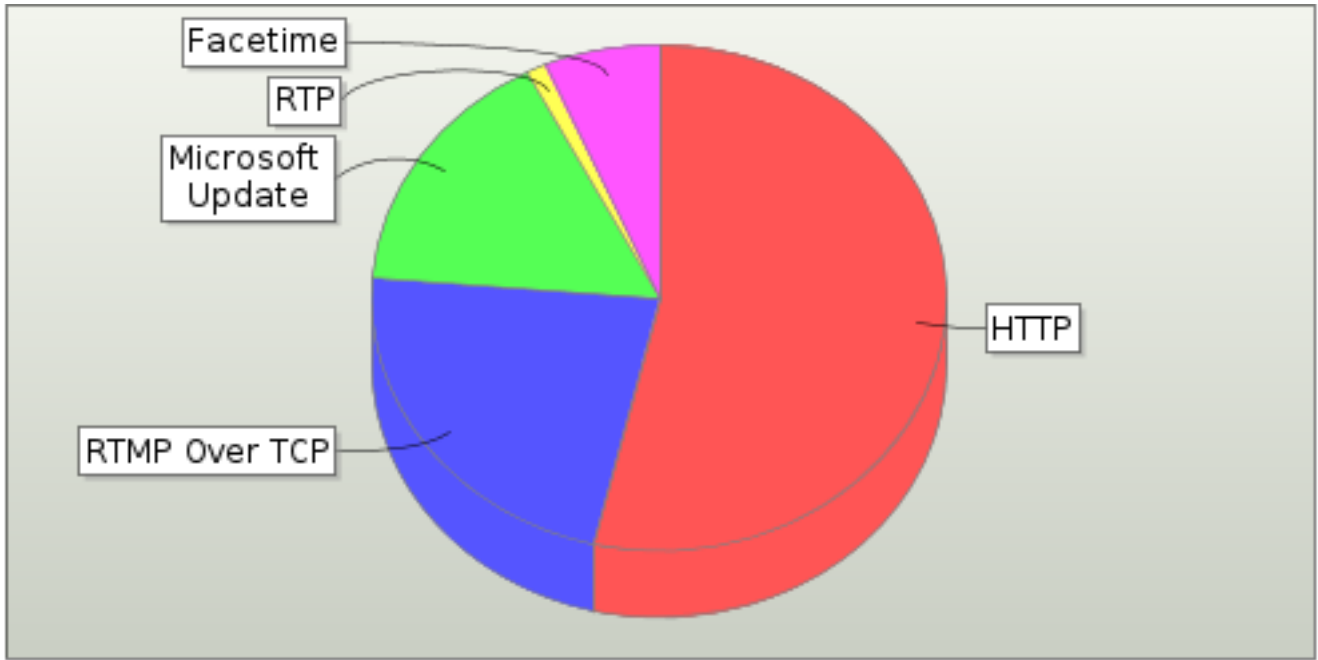

7.7. Application Aggregate Flows

There may be slices in this graph that are too small to be displayed.

Protocol	Aggregate Flows (<i>Flows</i>)	Aggregate Flows (%)
HTTP	49,276	53.729%
RTMP Over TCP	20,627	22.491%
Microsoft Update	14,826	16.166%
RTP	982	1.071%
Facetime	6,001	6.543%