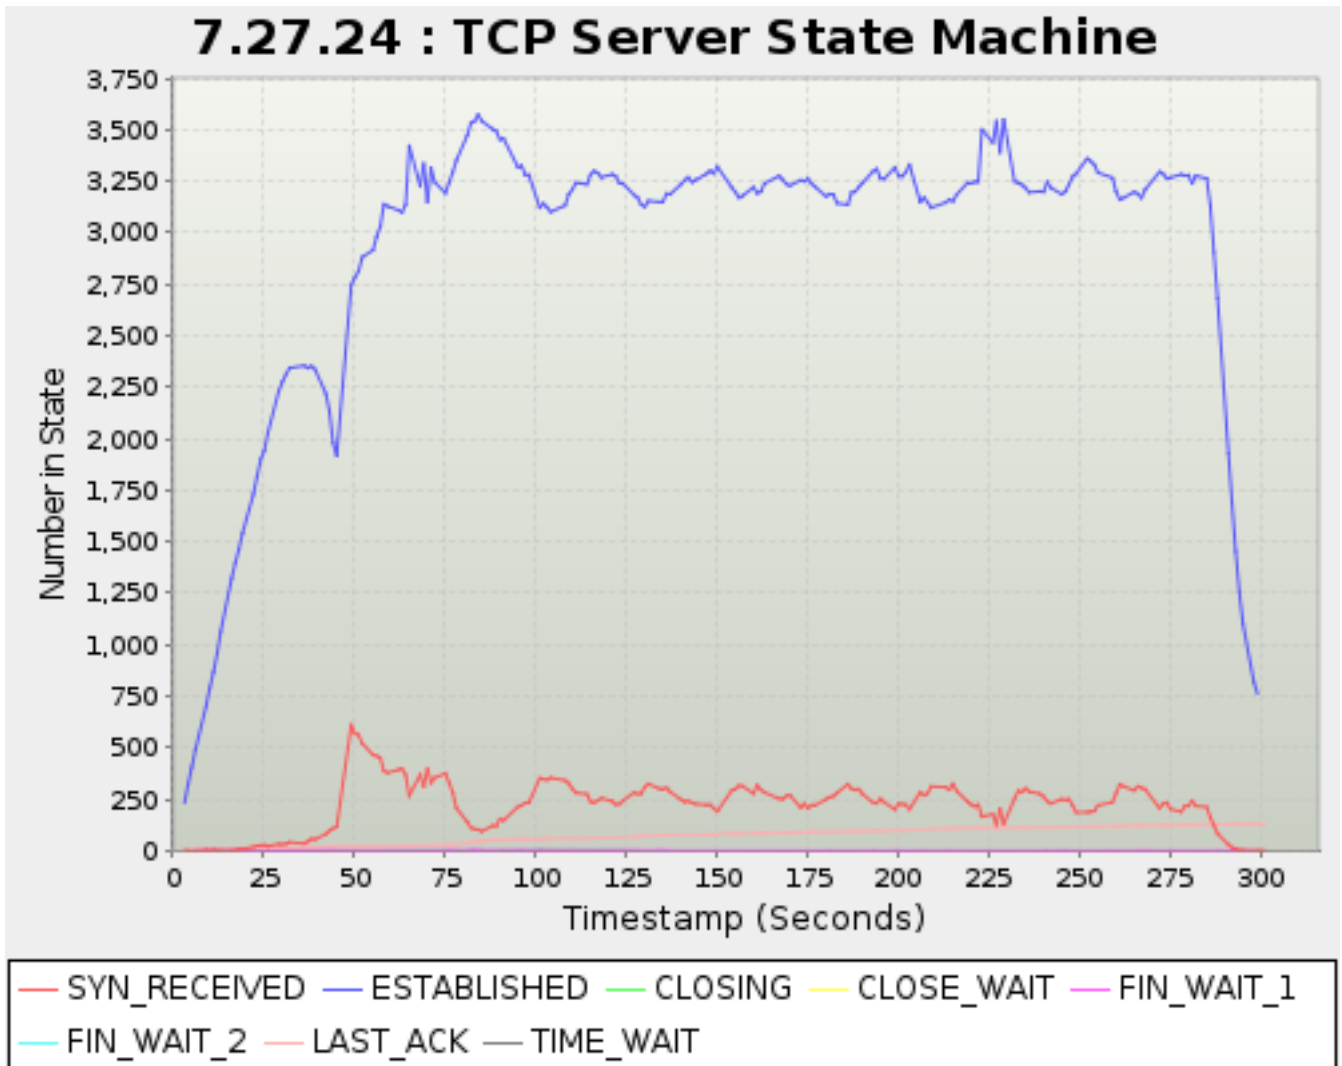

7.27.24. TCP Server State Machine

Timestamp	SYN_RECEIV ED	ESTABLISHE D	CLOSING	CLOSE_WAIT	FIN_WAIT_1	FIN_WAIT_2	LAST_ACK	TIME_WAIT
Seconds	TCP Sessions							
3.151	4	234	0	0	0	0	1	0
4.152	2	325	0	0	0	0	1	0
5.151	0	407	0	0	0	0	1	0
6.151	1	491	0	0	1	0	2	0
9.150	6	706	0	0	1	0	3	0
10.152	2	794	0	0	0	0	1	0
11.151	8	868	0	0	0	0	1	0
12.150	2	958	0	0	0	0	1	1
13.150	3	1,066	0	0	0	0	2	0
16.173	3	1,325	0	0	0	0	3	0
17.152	4	1,397	0	0	0	0	3	0
18.152	9	1,464	0	0	0	0	4	0
19.150	10	1,542	0	0	0	0	4	0
22.152	19	1,731	0	0	0	0	5	1
23.152	25	1,816	0	0	0	0	5	0
24.152	26	1,900	0	0	0	0	6	1
25.150	29	1,942	0	0	0	0	8	0
26.153	23	2,029	0	0	1	0	10	0
29.150	33	2,232	0	0	1	0	11	0
30.152	31	2,277	0	0	0	0	11	0
31.150	34	2,313	0	0	0	0	13	1
32.150	42	2,344	0	0	1	0	15	0