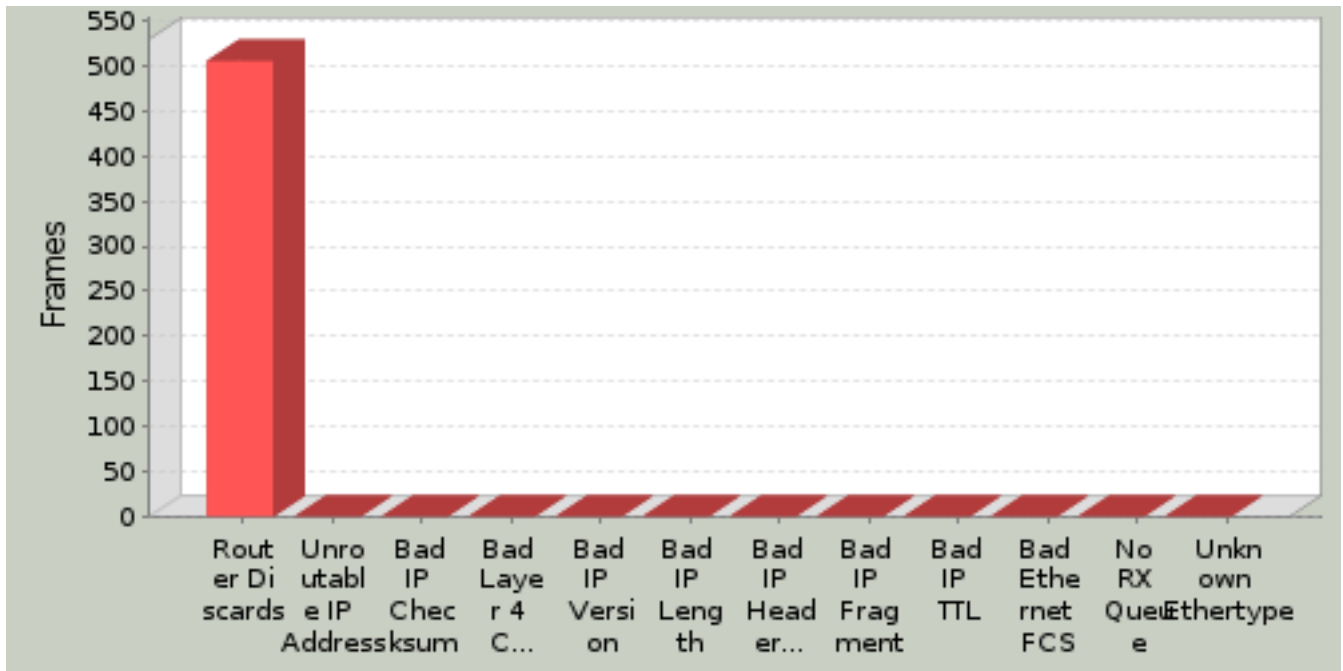

8.4. Router Summary

Measurement	Value (Frames)
Router Discards	528
Unroutable IP Address	0
Bad IP Checksum	0
Bad Layer 4 Checksum	0
Bad IP Version	0
Bad IP Length	0
Bad IP Header Length	0
Bad IP Fragment	0
Bad IP TTL	0
Bad Ethernet FCS	0
No RX Queue	0
Unknown Ethertype	0