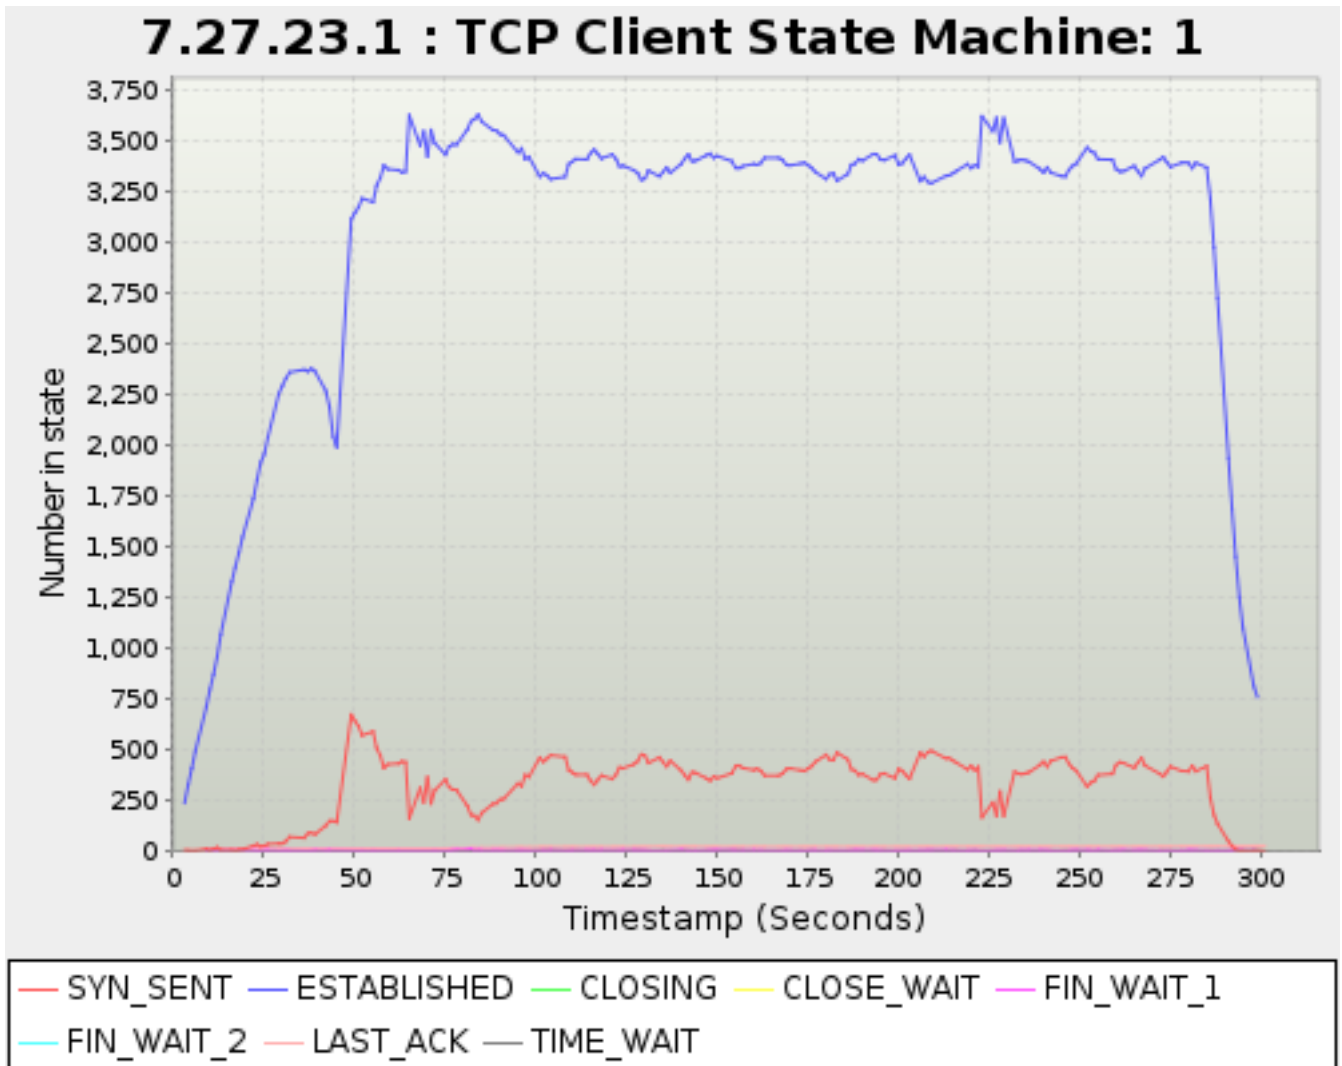

7.27.23.1. TCP Client State Machine: 1

Timestamp	SYN_SENT	ESTABLISHE D	CLOSING	CLOSE_WAIT	FIN_WAIT_1	FIN_WAIT_2	LAST_ACK	TIME_WAIT
Seconds	TCP Sessions							
3.151	4	236	0	0	0	0	1	0
4.152	2	326	0	0	0	0	1	0
5.151	1	407	0	0	0	0	1	0
6.151	1	494	0	0	0	0	1	0
9.150	10	709	0	0	2	0	3	0
10.152	4	796	0	0	0	0	3	0
11.151	11	871	0	0	0	0	4	0
12.150	17	958	0	0	0	0	5	0
13.150	5	1,068	0	0	0	0	6	0
16.173	5	1,328	0	0	0	0	6	0
17.152	2	1,400	0	0	0	0	6	0
18.152	6	1,471	0	0	0	0	6	0
19.150	8	1,548	0	0	0	0	6	0
22.152	25	1,738	0	0	3	0	7	0
23.152	32	1,830	0	0	1	0	7	0
24.152	22	1,917	0	0	1	0	8	0
25.150	26	1,958	0	0	3	0	8	2
26.153	33	2,041	0	0	3	0	8	1
29.150	36	2,256	0	0	0	0	9	0
30.152	36	2,296	0	0	1	0	8	0
31.150	48	2,332	0	0	2	0	9	0
32.150	69	2,362	0	0	1	0	9	3