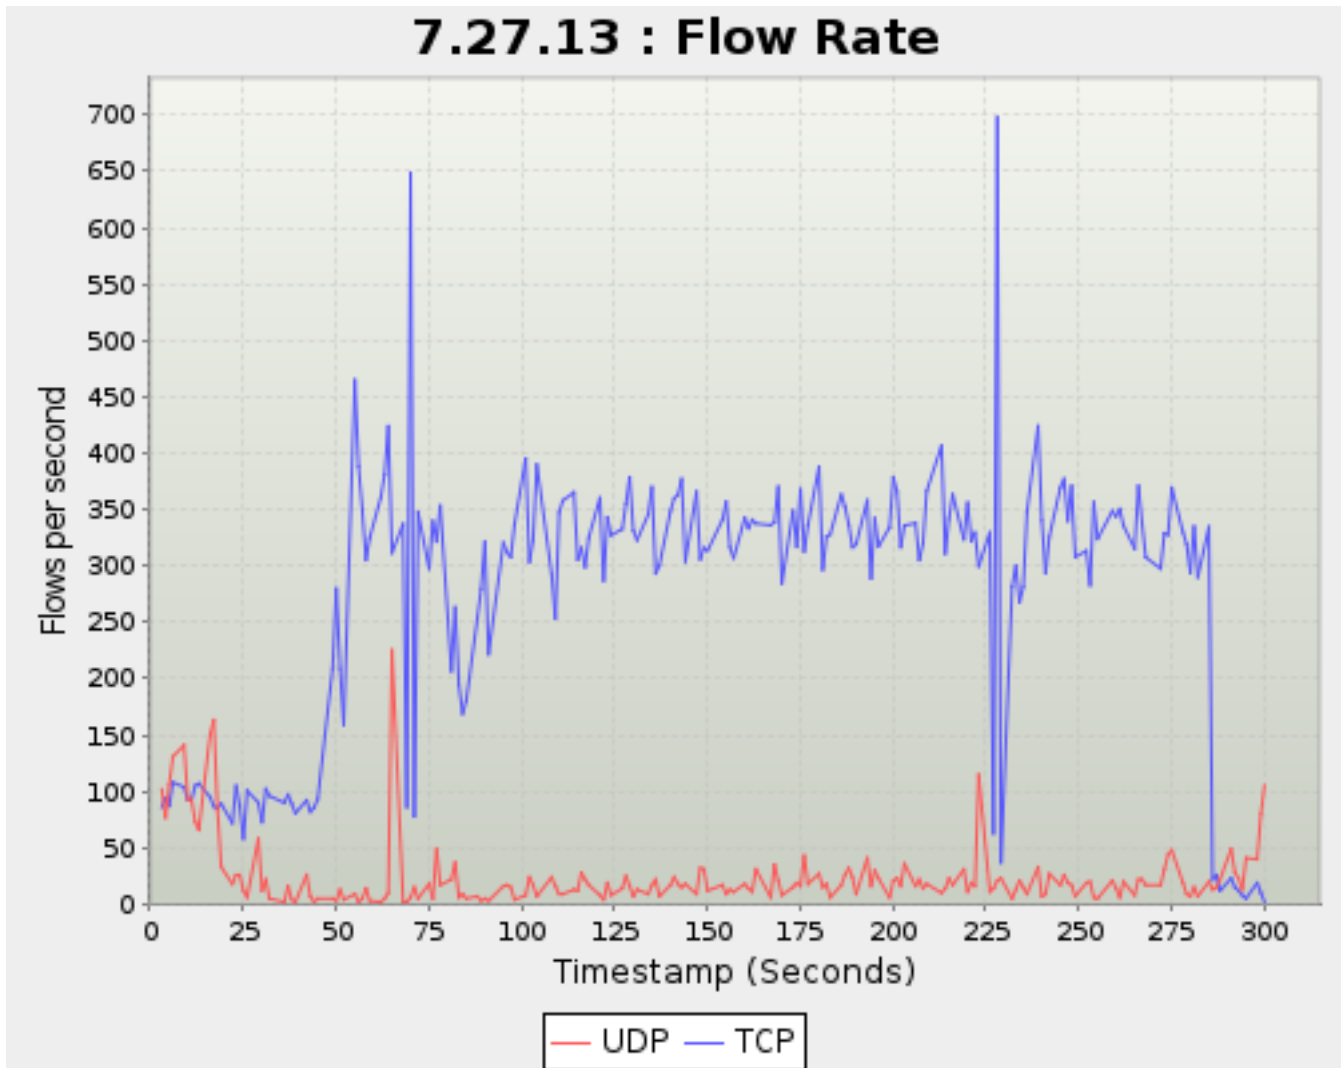

7.27.13. Flow Rate

Timestamp	UDP	TCP
Seconds		Flows/s
0.150	0	0
3.151	102.1	86.09
4.152	76.92	93.91
5.151	106.1	87.09
6.151	131	108
9.150	141	104
10.152	92.81	92.81
11.151	93.09	92.09
12.150	73.07	105.1
13.150	66	107
16.173	150.8	-95
17.152	163.4	86.82
18.152	84	85
19.150	33.07	89.18
22.152	18	72
23.152	26	105
24.152	26	87
25.150	12.02	58.12
26.153	5.982	100.7
29.150	58.12	90.18
30.152	11.98	72.85
31.150	22.04	102.2
32.150	5	96
36.153	2	90