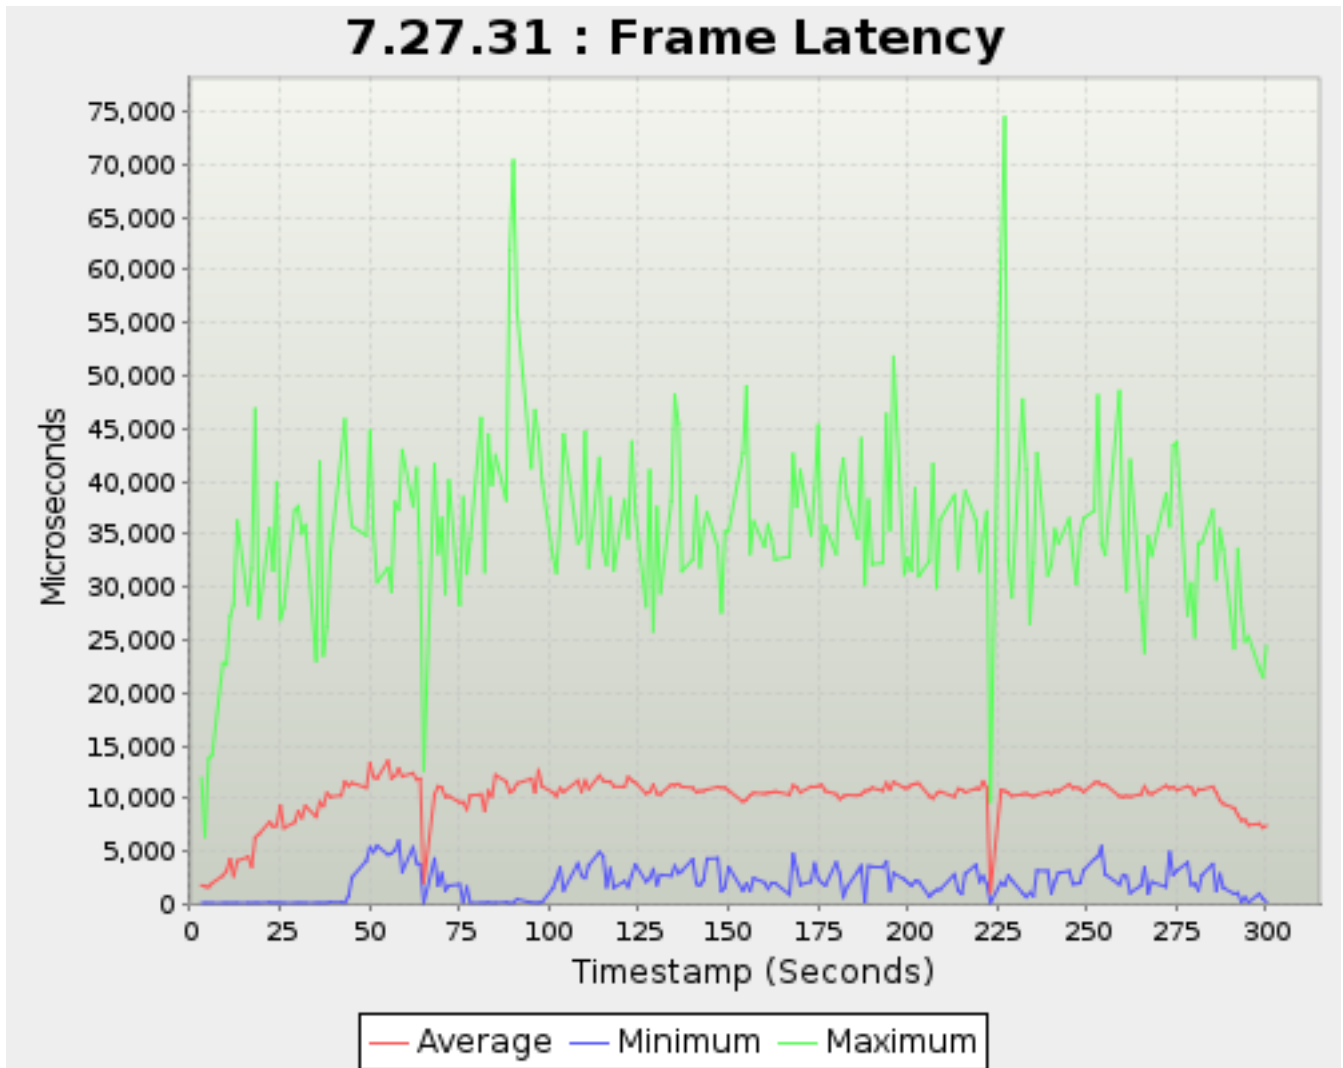

7.27.31. Frame Latency

Timestamp	Average	Minimum	Maximum
<i>Seconds</i>		<i>Microseconds</i>	
3.151	1,779.760	97.250	11,946.875
4.152	1,696.834	89.500	6,422.625
5.151	1,630.581	97.625	13,765
6.151	1,994.746	85.375	14,114
9.150	2,699.770	88.375	22,811.500
10.152	3,145.410	85.875	22,681.625
11.151	4,272.283	94.875	27,240.875
12.150	2,668.858	84.875	28,378.750
13.150	4,097.819	99.250	36,279.875
16.173	4,484.275	99.125	28,379.875
17.152	3,564.902	97.250	31,739.500
18.152	6,318.204	103.375	46,856.125
19.150	6,606.354	99.250	27,118.750
22.152	7,775.238	157.125	35,582.125
23.152	7,338.581	123.875	31,591.625
24.152	7,467.083	117.625	39,932.125
25.150	9,311.199	112.625	26,942.625
26.153	7,212.546	96.625	28,134.875
29.150	7,748.281	96.250	37,263.625
30.152	8,799.822	95.750	37,677.375
31.150	8,178.173	107.750	35,062.375
32.150	9,287.150	100.125	35,906.750
35.153	8,285.065	107.625	23,047
36.153	9,683.348	98.375	41,856.875