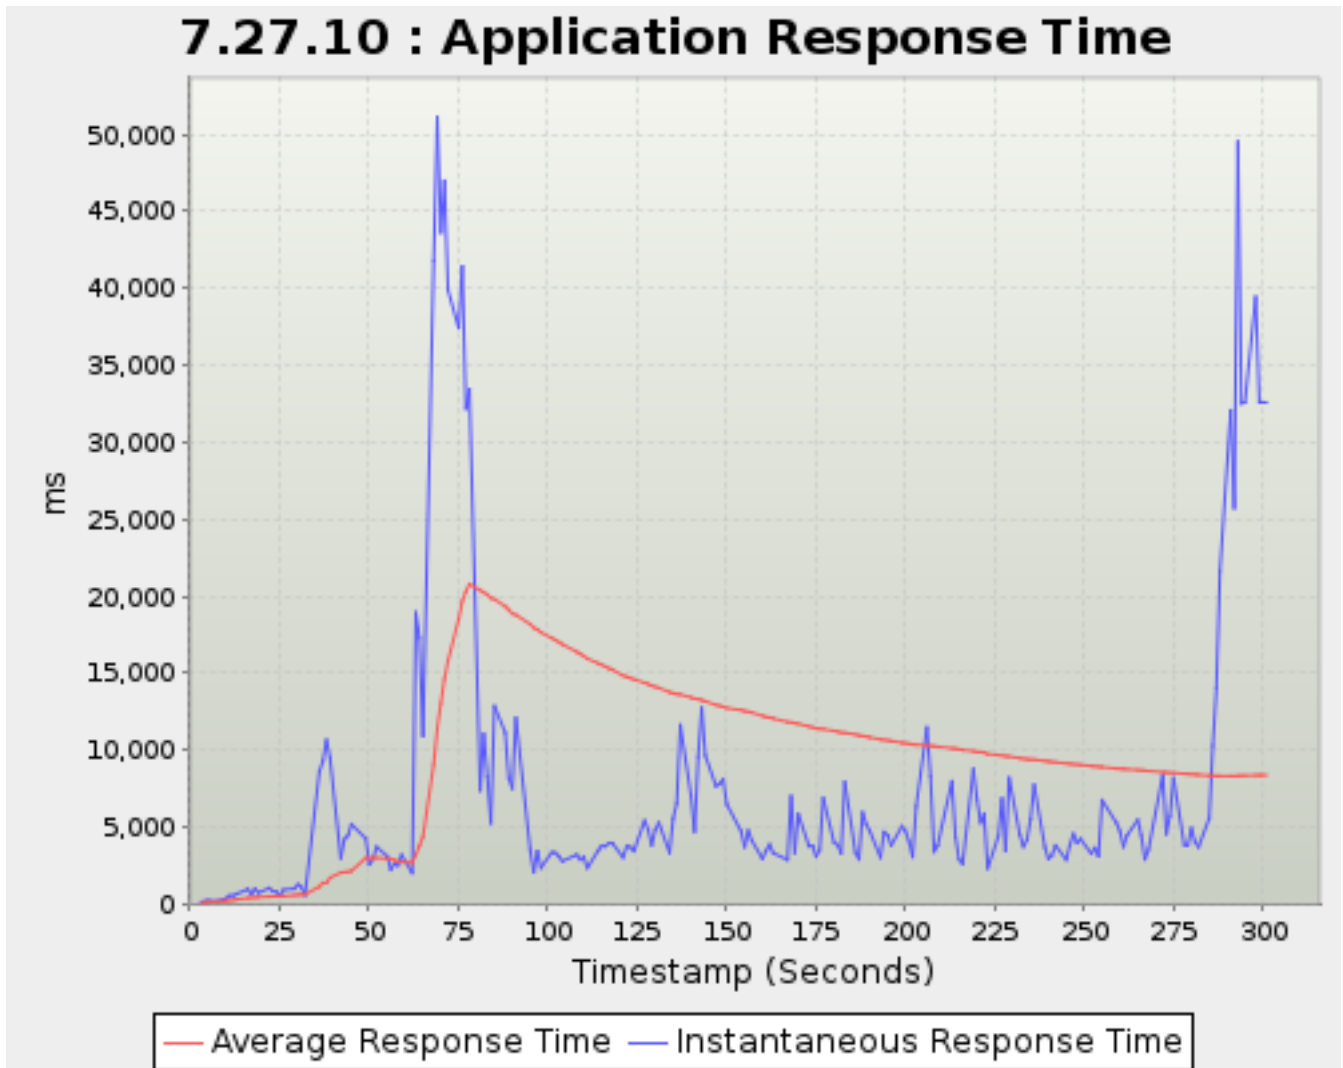

7.27.10. Application Response Time

Timestamp	Average Response Time	Instantaneous Response Time
<i>Seconds</i>		<i>Milliseconds</i>
0.150	0.0000	0.0000
3.151	72.6327	169.1176
4.152	107.5294	197.5263
5.151	138.2326	254.2222
6.151	148.5660	193
9.150	201.0714	285.9524
10.152	220.1579	393.0588
11.151	251.5213	567
12.150	273.1980	564.2857
13.150	318.0176	680.1600
16.173	404.3763	976.4286
17.152	417.4112	637.4706
18.152	443.0189	999.0714
19.150	455.8614	747.5714
22.152	494.7527	1,047.8571
23.152	505.6042	842
24.152	516.0427	802.3571
25.150	516.8519	539.8571
26.153	534.5907	940.6111
29.150	585.1031	1,003.9167
30.152	611.4286	1,283.4211
31.150	631.4095	1,110.9524
32.150	630.6604	594.9091
36.153	1,139.0392	8,609.0667