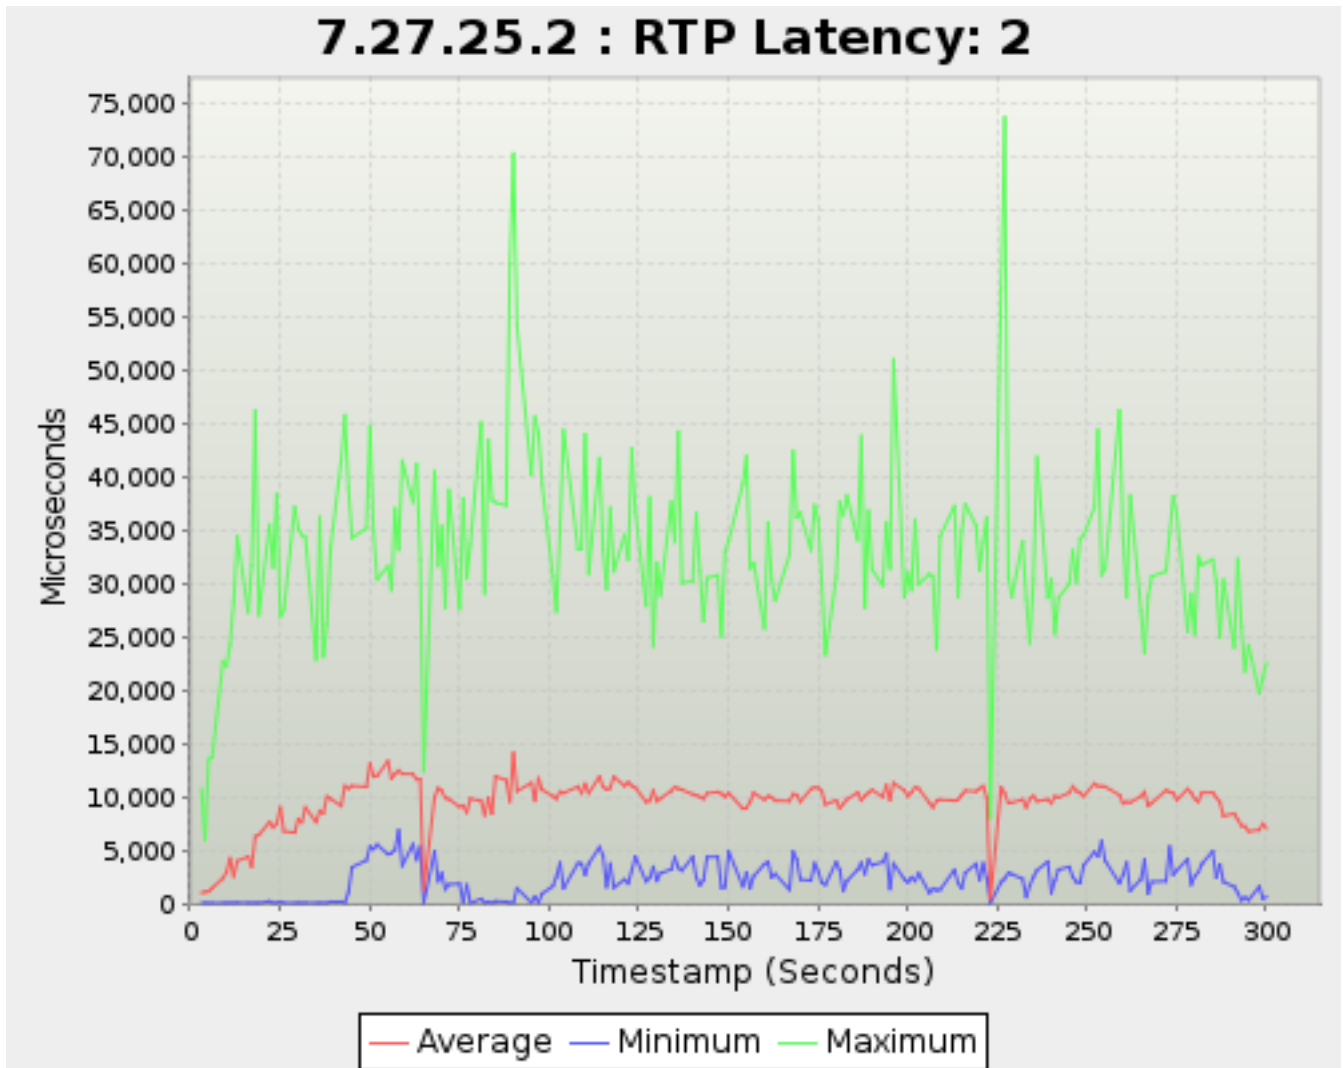

7.27.25.2. RTP Latency: 2

Timestamp	Average	Minimum	Maximum
<i>Seconds</i>		<i>Microseconds</i>	
3.151	1,075.1003831417624	106.5	10,820.375
4.152	1,165.5770609318997	105.5	6,024.875
5.151	1,192.7761118170267	100.25	13,576.875
6.151	1,517.574586628325	96.75	13,801.5
9.150	2,428.371695452943	101.875	22,785.625
10.152	3,007.933759167258	99.0	22,325.5
11.151	4,300.029834511693	134.75	24,402.25
12.150	2,621.2923259787535	107.0	28,378.75
13.150	4,051.9883224152663	142.25	34,506.625
16.173	4,458.33461432885	117.75	27,380.5
17.152	3,534.8571428571427	112.25	31,739.5
18.152	6,342.133498999103	114.125	46,298.5
19.150	6,490.932538607423	113.125	27,118.75
22.152	7,712.121402108863	277.125	35,582.125
23.152	7,200.276009628243	123.875	31,591.625
24.152	7,554.544781055695	117.625	38,456.75
25.150	9,067.873808644255	226.125	26,942.625
26.153	6,839.198683044194	109.625	27,620.625
29.150	6,725.2781621549	104.75	37,263.625
30.152	7,983.939171758317	115.25	35,245.625
31.150	7,673.805428777324	107.75	34,629.625
32.150	9,067.2920377687	119.625	34,425.125
35.153	7,697.576116681859	107.625	22,935.875
36.153	8,756.939923954373	108.875	36,320.75