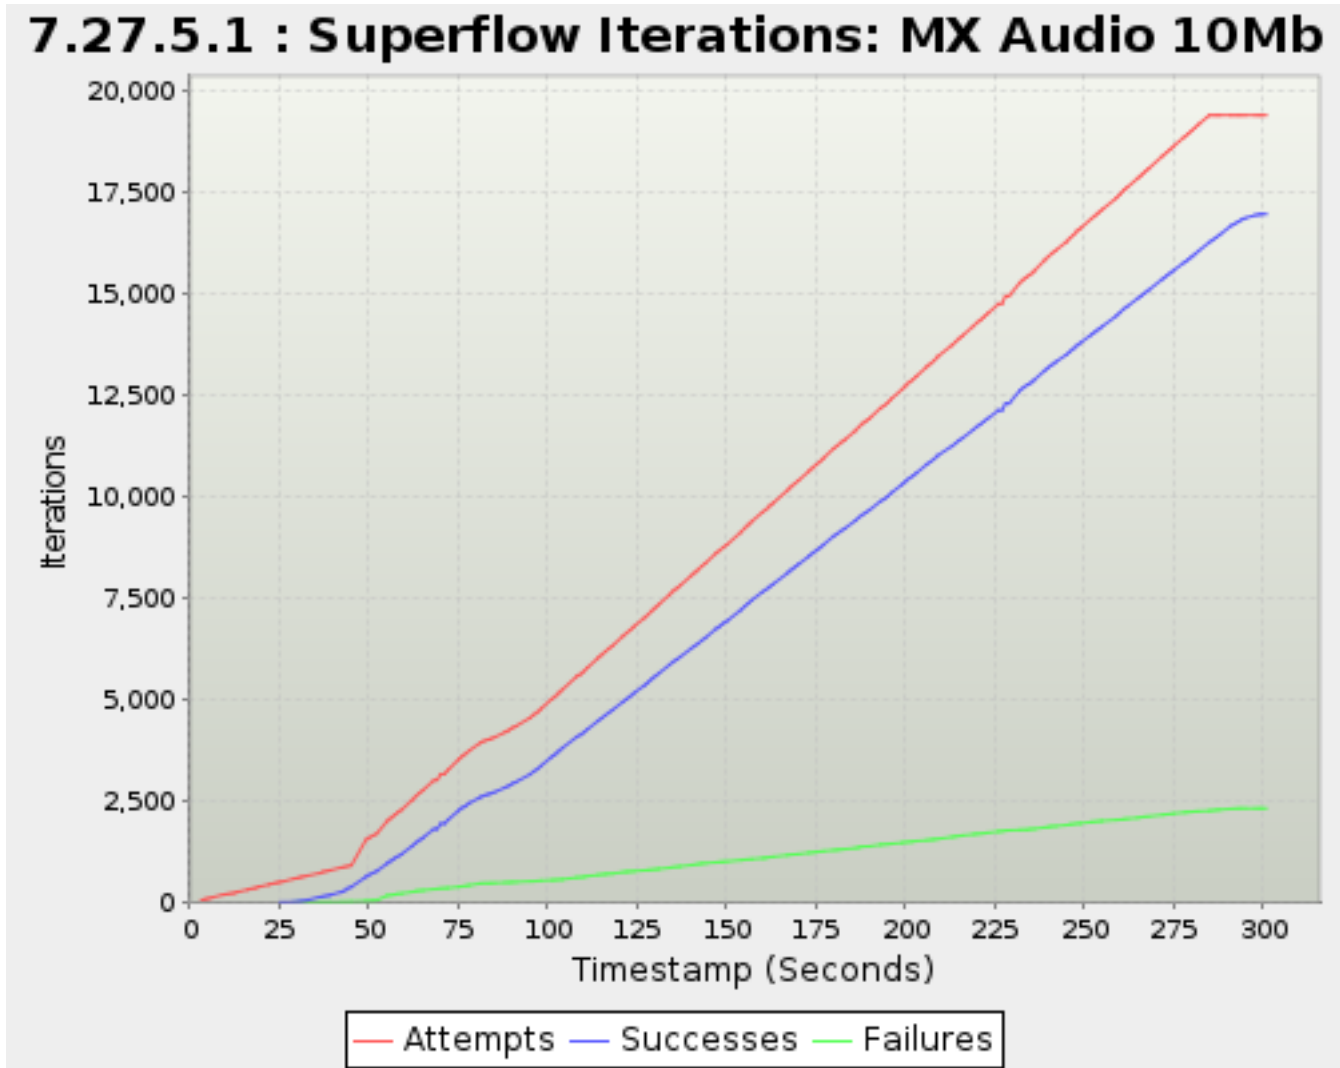

7.27.5.1. Superflow Iterations: MX Audio 10Mb

Timestamp	Attempts	Successes	Failures
<i>Seconds</i>		<i>Sessions</i>	
3.151	54	0	0
4.152	73	0	0
5.151	93	0	0
6.151	118	0	0
9.150	184	0	0
10.152	198	0	0
11.151	211	0	0
12.150	224	0	0
13.150	250	0	0
16.173	311	0	0
17.152	333	0	0
18.152	349	0	0
19.150	378	0	0
22.152	437	0	0
23.152	460	0	0
24.152	480	0	0
25.150	496	1	0
26.153	515	1	0
29.150	582	9	1
30.152	601	16	1
31.150	621	25	1
32.150	641	39	1
36.153	716	126	4
37.151	745	139	4