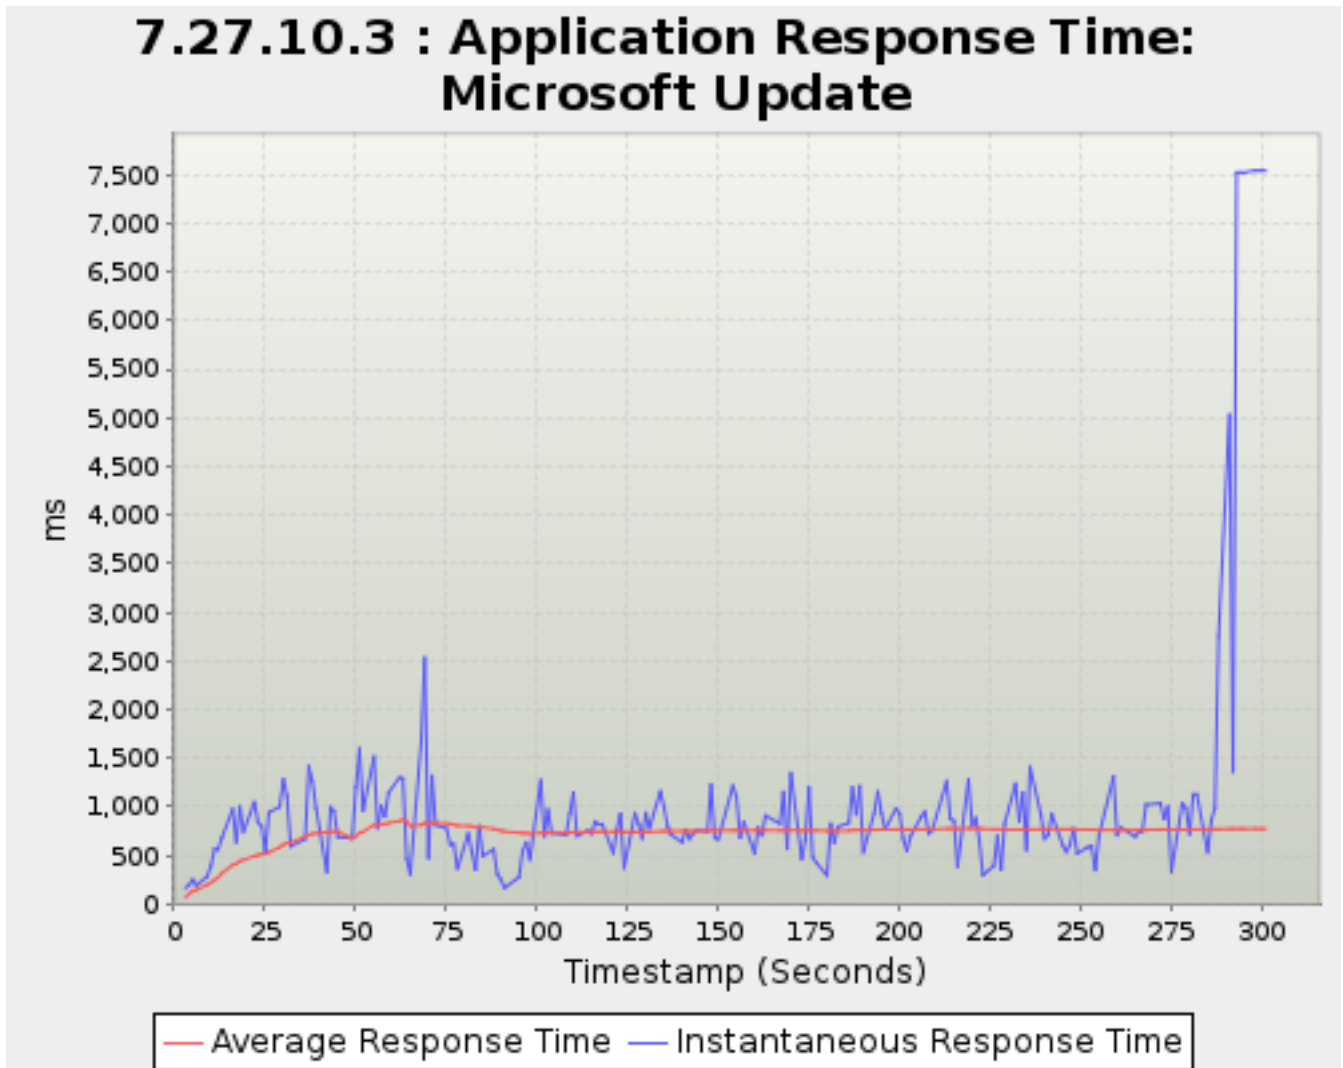

7.27.10.3. Application Response Time: Microsoft Update

Timestamp	Average Response Time	Instantaneous Response Time
<i>Seconds</i>		<i>Milliseconds</i>
3.151	72.6327	169.1176
4.152	107.5294	197.5263
5.151	138.2326	254.2222
6.151	148.5660	193
9.150	201.0714	285.9524
10.152	220.1579	393.0588
11.151	251.5213	567
12.150	273.1980	564.2857
13.150	318.0176	680.1600
16.173	404.3763	976.4286
17.152	417.4112	637.4706
18.152	443.0189	999.0714
19.150	455.8614	747.5714
22.152	494.7527	1,047.8571
23.152	505.6042	842
24.152	516.0427	802.3571
25.150	516.8519	539.8571
26.153	534.5907	940.6111
29.150	585.1031	1,003.9167
30.152	611.4286	1,283.4211
31.150	631.4095	1,110.9524
32.150	630.6604	594.9091
36.153	696.6949	671.5455
37.151	713.0340	1,416.7857