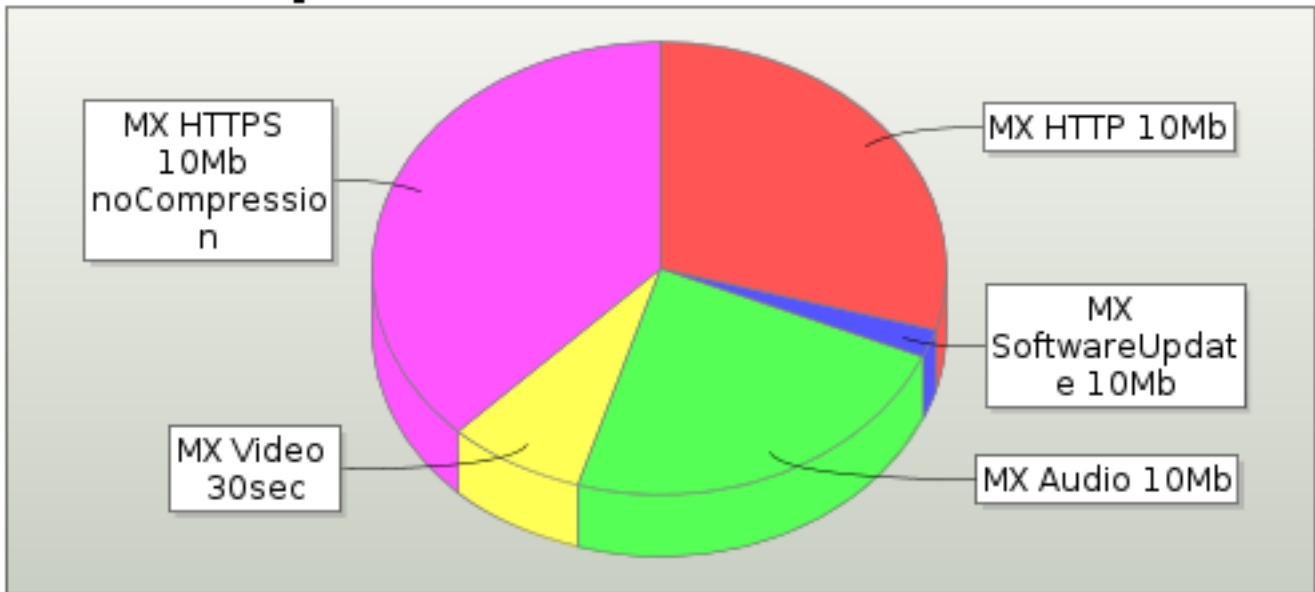

7.9. Super Flow Data

Super Flow Data Transmitted