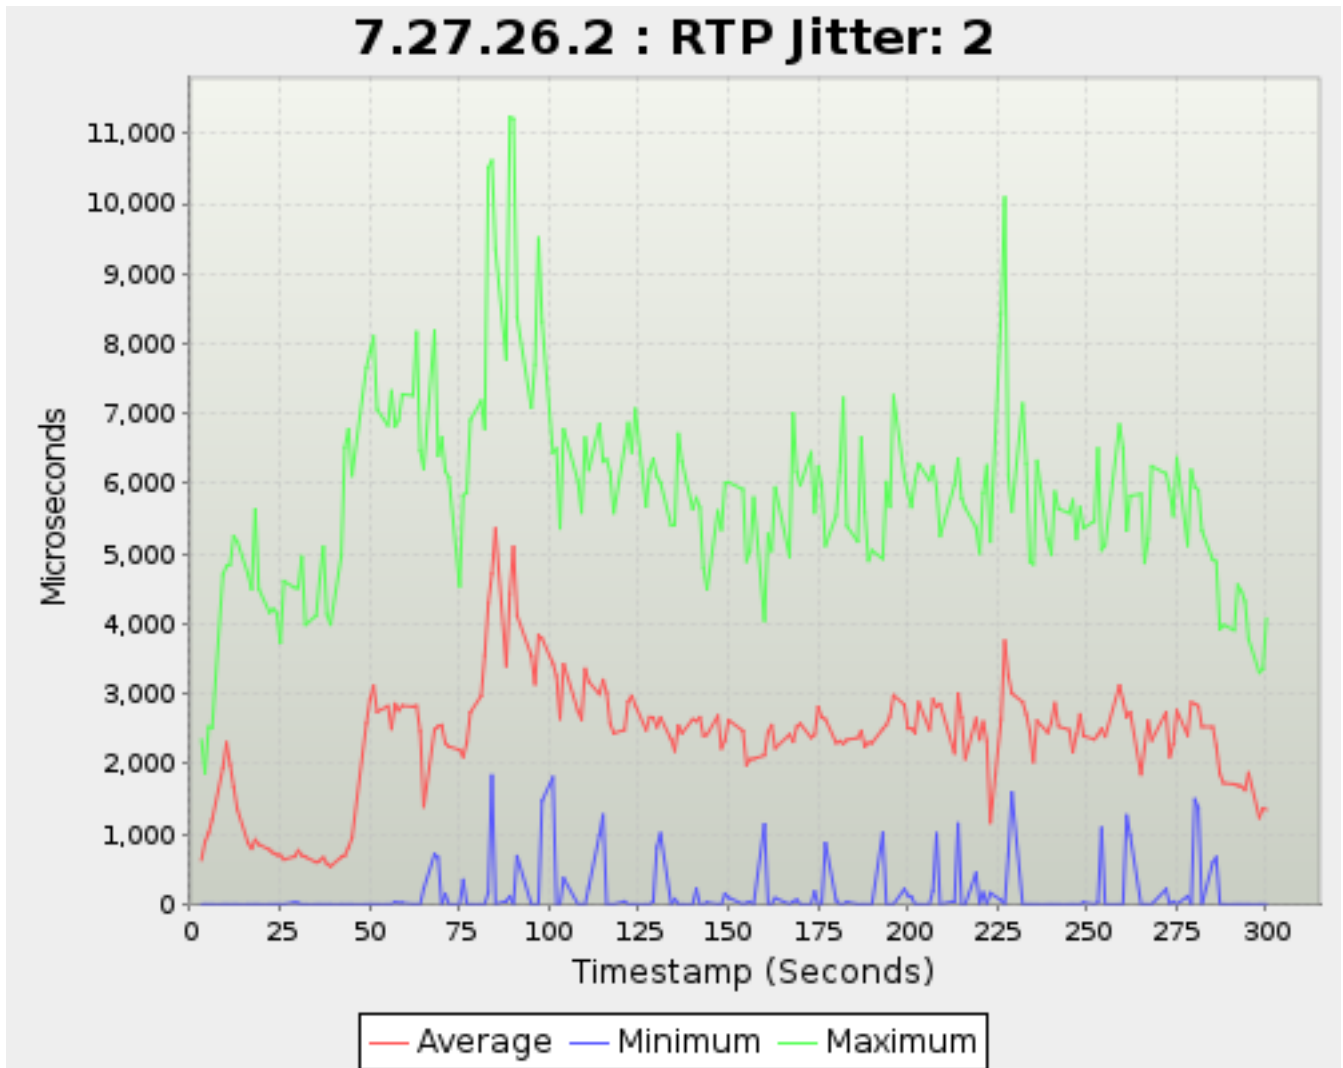

7.27.26.2. RTP Jitter: 2

Timestamp	Average	Minimum	Maximum
<i>Seconds</i>		<i>Microseconds</i>	
3.151	632.968582375479	0.0	2,346.5
4.152	891.1994404476419	0.0	1,874.125
5.151	1,016.3552330022918	0.0	2,528.875
6.151	1,207.3216405828387	0.0	2,521.0
9.150	1,949.3047164811871	0.0	4,704.75
10.152	2,304.0440396039603	0.0	4,823.875
11.151	1,991.2425187032418	0.0	4,848.75
12.150	1,672.7948756144795	0.0	5,250.875
13.150	1,354.9096364026002	0.0	5,176.0
16.173	870.0511727078891	0.0	4,706.375
17.152	794.988363824423	0.0	4,497.875
18.152	919.8562832837679	0.0	5,635.25
19.150	854.105398806294	0.0	4,500.125
22.152	777.6820355435016	0.0	4,164.375
23.152	732.0160101822079	0.0	4,214.0
24.152	704.3169261344816	0.0	4,159.125
25.150	700.3706992230855	0.0	3,732.5
26.153	638.4532656943563	0.0	4,610.875
29.150	680.3866711544935	25.625	4,517.5
30.152	766.8147795318454	13.375	4,516.625
31.150	697.5138387484958	0.0	4,961.0
32.150	675.4966803031319	0.0	3,989.5
35.153	599.165772960639	0.0	4,119.375
36.153	620.014724549378	0.0	4,646.625