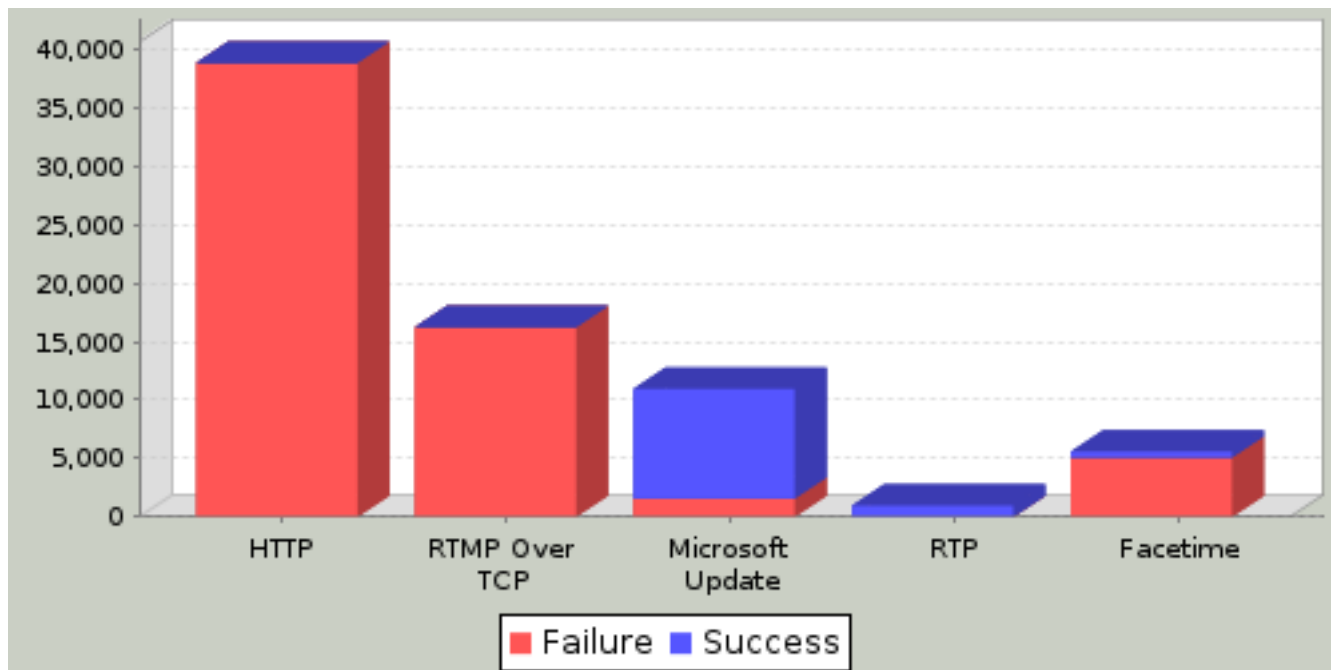

7.11. Application Transactions Summary

Protocol	Success (Transactions)	Failure (Transactions)
HTTP	0	40,636
RTMP Over TCP	0	16,979
Microsoft Update	9,829	1,651
RTP	1,039	0
Facetime	525	5,326