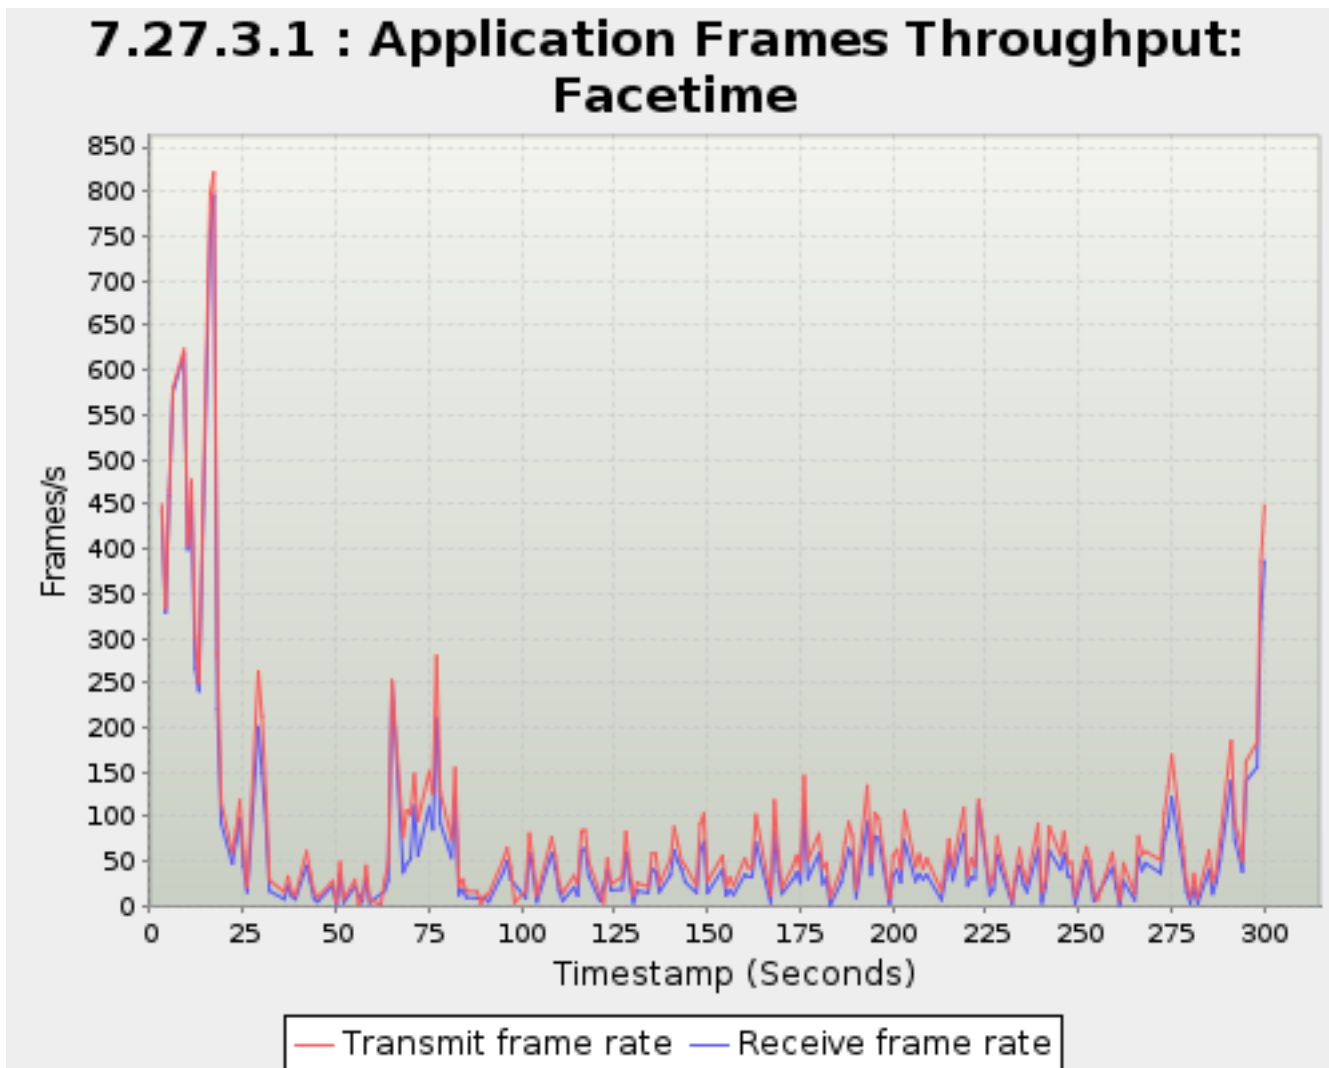

7.27.3.1. Application Frames Throughput: Facetime

Data Rate shown includes Ethernet overhead.

Rates can fluctuate slightly above the physical maximum due to round-off errors in calculations.

Physical speeds on fiber optic can legitimately exceed 10Gbps.

Timestamp	Transmit frame rate	Receive frame rate
<i>Seconds</i>	<i>Frames/s</i>	
0.150	0.00	0.00
3.151	449.4	443.4
4.152	333.7	328.7
5.151	465.5	459.5
6.151	580	575
9.150	623	618
10.152	404.2	399.2
11.151	476.5	452.5
12.150	302.3	266.3
13.150	250	241
16.173	798.2	755.1
17.152	821.2	795.7
18.152	281	221
19.150	116.2	93.19
22.152	60	48
23.152	85	73
24.152	118	98
25.150	61.12	45.09
26.153	21.93	15.95