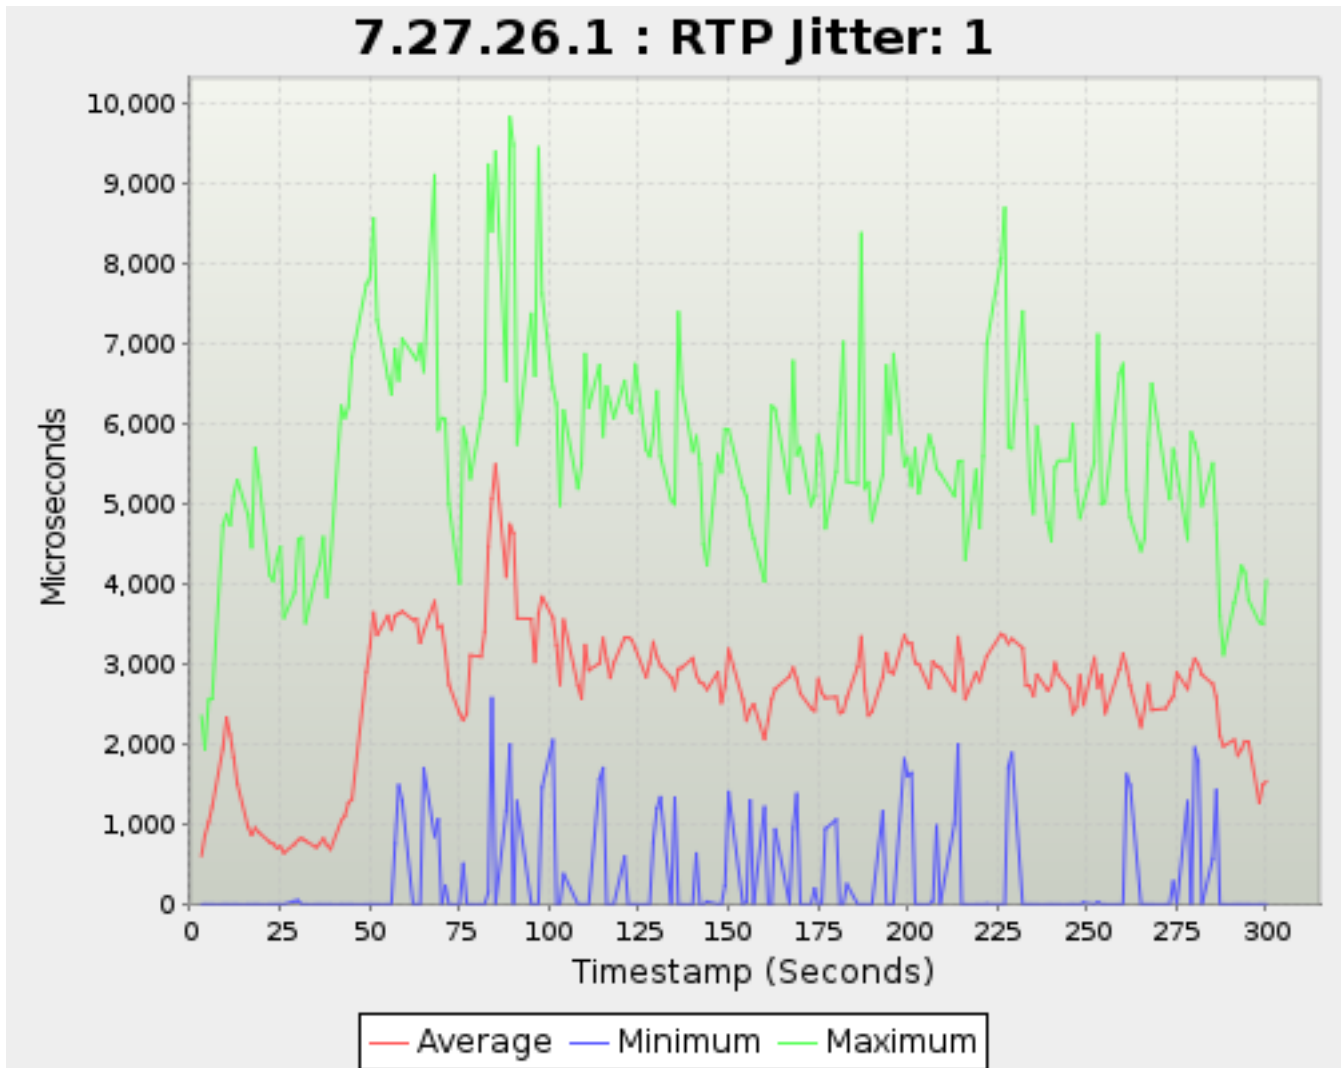

7.27.26.1. RTP Jitter: 1

Timestamp	Average	Minimum	Maximum
<i>Seconds</i>		<i>Microseconds</i>	
3.151	603.784375	0.0	2,346.75
4.152	864.9902912621359	0.0	1,933.5
5.151	1,020.854634650142	0.0	2,546.75
6.151	1,215.3037264833574	0.0	2,561.75
9.150	1,945.810586450058	0.0	4,717.5
10.152	2,325.810532925202	0.0	4,862.625
11.151	2,113.0317966259813	0.0	4,729.375
12.150	1,832.8004795085037	0.0	5,100.375
13.150	1,501.7635423006695	0.0	5,288.25
16.173	958.9949632565437	0.0	4,851.0
17.152	865.466579613156	0.0	4,450.5
18.152	948.2158057319375	0.0	5,686.875
19.150	895.6393055789651	0.0	5,338.25
22.152	776.4529254812273	0.0	4,109.0
23.152	754.1478191436271	0.0	4,035.5
24.152	700.6642190910895	0.0	4,296.625
25.150	719.7094668117519	0.0	4,453.25
26.153	640.4938284410331	0.0	3,574.5
29.150	750.3941101874032	38.625	3,883.625
30.152	803.1644430654669	42.875	4,544.875
31.150	821.1485937245976	0.0	4,571.0
32.150	790.476608745465	0.0	3,510.75
35.153	710.111801242236	0.0	4,099.875
36.153	756.1864444444444	0.0	4,248.875