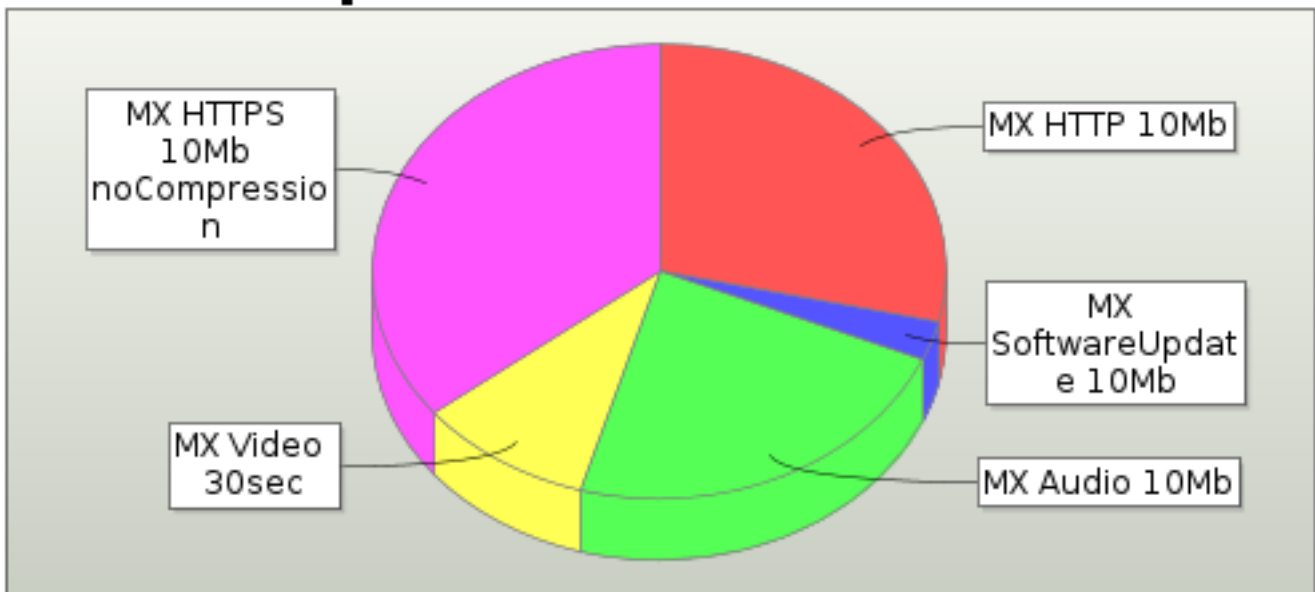

Super Flow Data Received

There may be slices in this graph that are too small to be displayed.

Super Flow	Data Transmitted (Bytes)	Data Transmitted (%)	Data Received (Bytes)	Data Received (%)	Delta Received (Tx - Rx) (Bytes)	% Received (%)
MX HTTP 10Mb	7,912,075,885	29.366%	3,743,811,507	28.574%	4,168,264,378	47.318
MX SoftwareUpdate 10Mb	550,197,185	2.042%	372,095,257	2.840%	178,101,928	67.629
MX Audio 10Mb	6,263,511,603	23.248%	3,021,266,370	23.059%	3,242,245,233	48.236
MX Video 30sec	2,057,507,970	7.637%	1,287,971,245	9.830%	769,536,725	62.599
MX HTTPS 10Mb noCompression	10,159,395,129	37.707%	4,677,008,239	35.696%	5,482,386,890	46.036