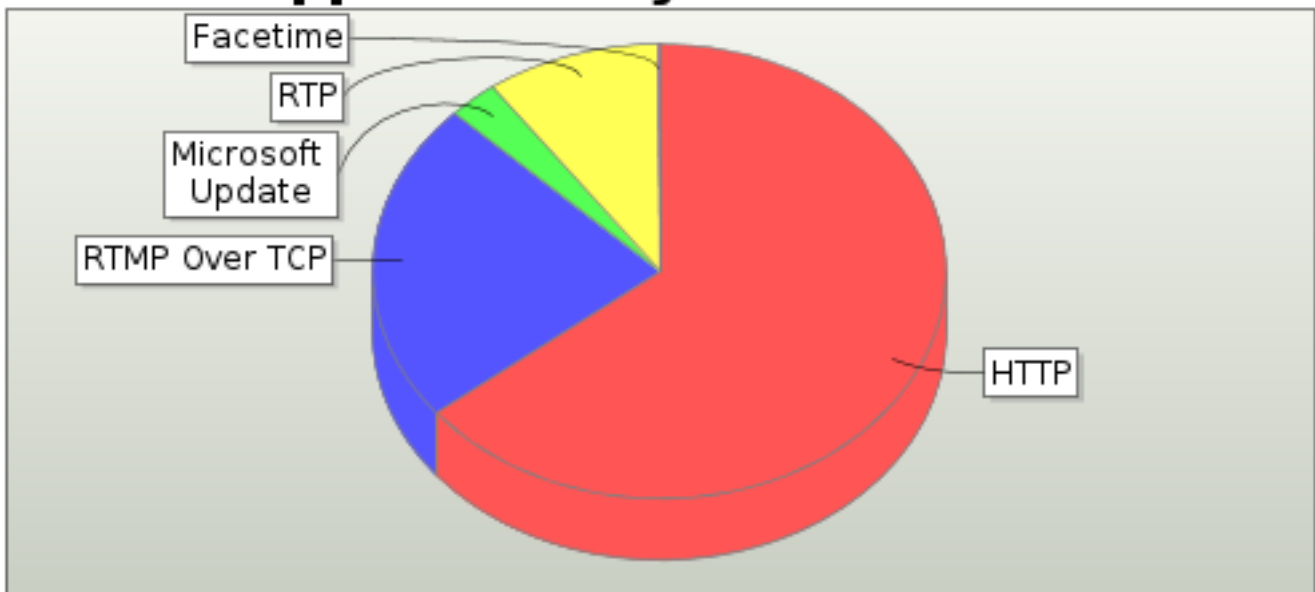

Application Bytes Received

There may be slices in this graph that are too small to be displayed.

Protocol	Data Transmitted (Bytes)	Data Transmitted (%)	Data Received (Bytes)	Data Received (%)	Delta Received (Tx - Rx) (Bytes)	% Received (%)
HTTP	18,071,471,014	67.074%	8,420,819,746	64.271%	9,650,651,268	46.597
RTMP Over TCP	6,263,511,603	23.248%	3,021,266,370	23.059%	3,242,245,233	48.236
Microsoft Update	550,197,185	2.042%	372,095,257	2.840%	178,101,928	67.629
RTP	2,050,240,101	7.610%	1,282,032,896	9.785%	768,207,205	62.531
Facetime	7,267,869	0.027%	5,938,349	0.045%	1,329,520	81.707