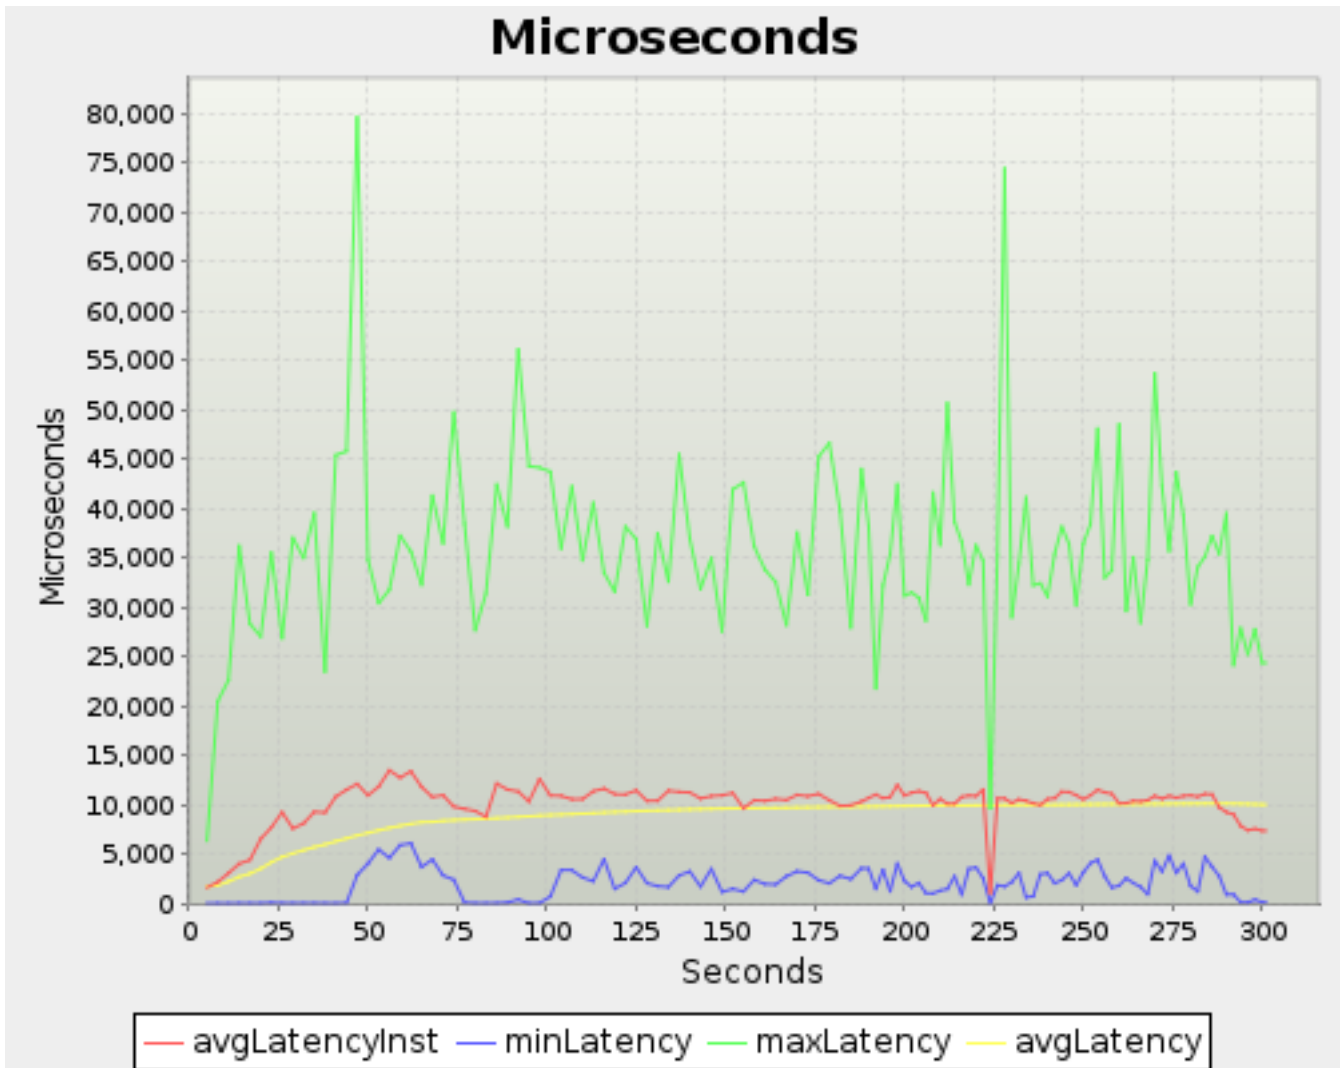

6.2.1.1. Microseconds

time	avgLatency	avgLatencyInst	maxLatency	minLatency
5.000	1,796.0746444197023	1,696.8343633641703	6,422.625000000002	89.5
8.000	1,908.7135523428813	2,238.2293131137612	20,553.125	87.87499999999999
11.000	2,293.2056608967405	3,145.40980868214	22,681.625	85.87499999999999
14.000	2,768.664599504051	4,097.818746985369	36,279.875	99.25
17.000	3,101.1188150378466	4,484.274689430217	28,379.875	99.12499999999999
20.000	3,600.7144490017936	6,606.354148486858	27,118.75	99.25
23.000	4,249.426896834034	7,775.2377393741235	35,582.124999999999	157.125
26.000	4,788.941650976083	9,311.199160610888	26,942.625	112.62499999999999
29.000	5,145.53167231268	7,670.671223933331	37,095.875	106.25
32.000	5,470.69163330004	8,178.1726115123965	35,062.375	107.75
35.000	5,785.4033469733	9,347.458164751575	39,590.75	106.87499999999999
38.000	6,054.80698160998	9,281.39901518429	23,564.5	99.25
41.000	6,371.842174839504	10,893.349754642544	45,459.875	93.37499999999999
44.000	6,665.82933236356	11,591.679783881134	45,870.25	134.125
47.000	6,966.559336072121	12,179.401823298776	79,678.37500000003	2,970.875000000001
50.000	7,218.050643733655	11,024.275929419595	34,900.75	4,117.625000000002
53.000	7,484.266196073916	11,912.993035641131	30,485.5	5,531.625000000002
56.000	7,726.807564478885	13,556.821766393878	31,839.5	4,691.25
59.000	7,938.1402355283935	12,815.697031526039	37,325.624999999999	5,982.375
62.000	8,134.682597490834	13,456.026892168704	35,710.5	6,168.5
65.000	8,303.920456888067	11,875.15872125631	32,348.5	3,764.875000000001
68.000	8,333.72497919752	10,858.535044085309	41,366	4,532.625000000002
71.000	8,444.716024287189	11,028.504309195912	36,558.5	2,917.25
74.000	8,517.33613473673	9,882.971186371604	49,796.624999999999	2,471.75
77.000	8,576.30696467251	9,649.502693623386	38,502.375	175.75