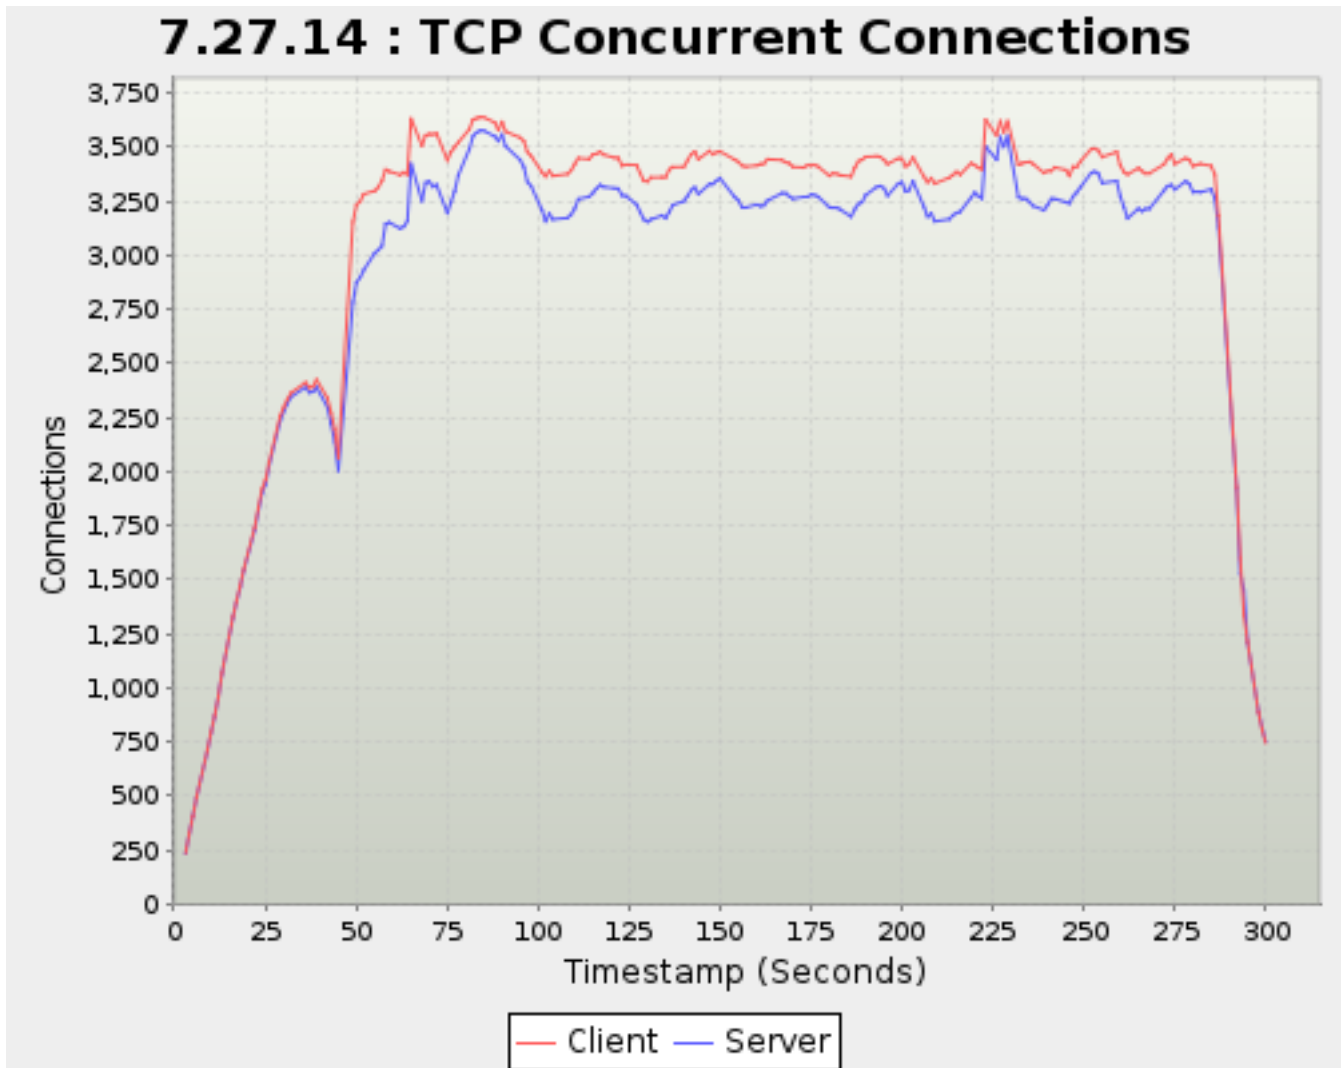

7.27.14. TCP Concurrent Connections

Timestamp	Client	Server
<i>Seconds</i>	<i>TCP Sessions</i>	
3.151	236	234
4.152	326	325
5.151	407	407
6.151	494	493
9.150	712	708
10.152	796	794
11.151	871	868
12.150	958	958
13.150	1,068	1,066
16.173	1,328	1,325
17.152	1,400	1,397
18.152	1,471	1,464
19.150	1,548	1,542
22.152	1,741	1,731
23.152	1,831	1,816
24.152	1,918	1,900
25.150	1,961	1,942
26.153	2,044	2,030
29.150	2,257	2,234
30.152	2,298	2,278
31.150	2,334	2,314
32.150	2,363	2,345
36.153	2,411	2,390
37.151	2,388	2,365