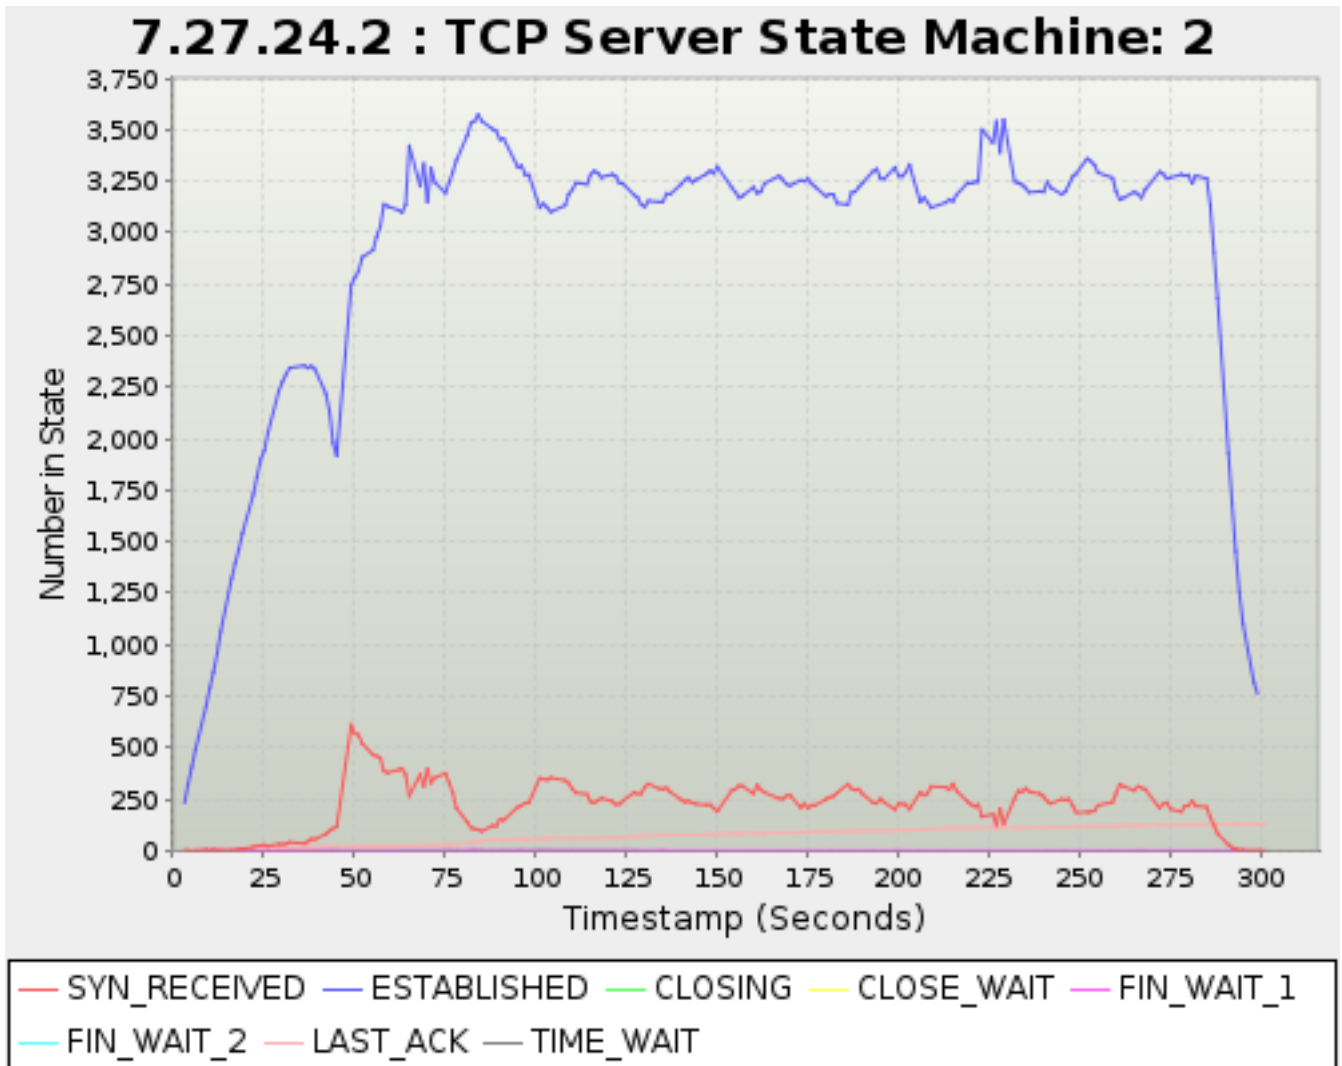

7.27.24.2. TCP Server State Machine: 2

Timestamp	SYN_RECEIV ED	ESTABLISHE D	CLOSING	CLOSE_WAIT	FIN_WAIT_1	FIN_WAIT_2	LAST_ACK	TIME_WAIT
<i>Seconds</i>	<i>TCP Sessions</i>							
3.151	4	234	0	0	0	0	1	0
4.152	2	325	0	0	0	0	1	0
5.151	0	407	0	0	0	0	1	0
6.151	1	491	0	0	1	0	2	0
9.150	6	706	0	0	1	0	3	0
10.152	2	794	0	0	0	0	1	0
11.151	8	868	0	0	0	0	1	0
12.150	2	958	0	0	0	0	1	1
13.150	3	1,066	0	0	0	0	2	0
16.173	3	1,325	0	0	0	0	3	0
17.152	4	1,397	0	0	0	0	3	0
18.152	9	1,464	0	0	0	0	4	0
19.150	10	1,542	0	0	0	0	4	0
22.152	19	1,731	0	0	0	0	5	1
23.152	25	1,816	0	0	0	0	5	0
24.152	26	1,900	0	0	0	0	6	1
25.150	29	1,942	0	0	0	0	8	0
26.153	23	2,029	0	0	1	0	10	0
29.150	33	2,232	0	0	1	0	11	0
30.152	31	2,277	0	0	0	0	11	0
31.150	34	2,313	0	0	0	0	13	1
32.150	42	2,344	0	0	1	0	15	0