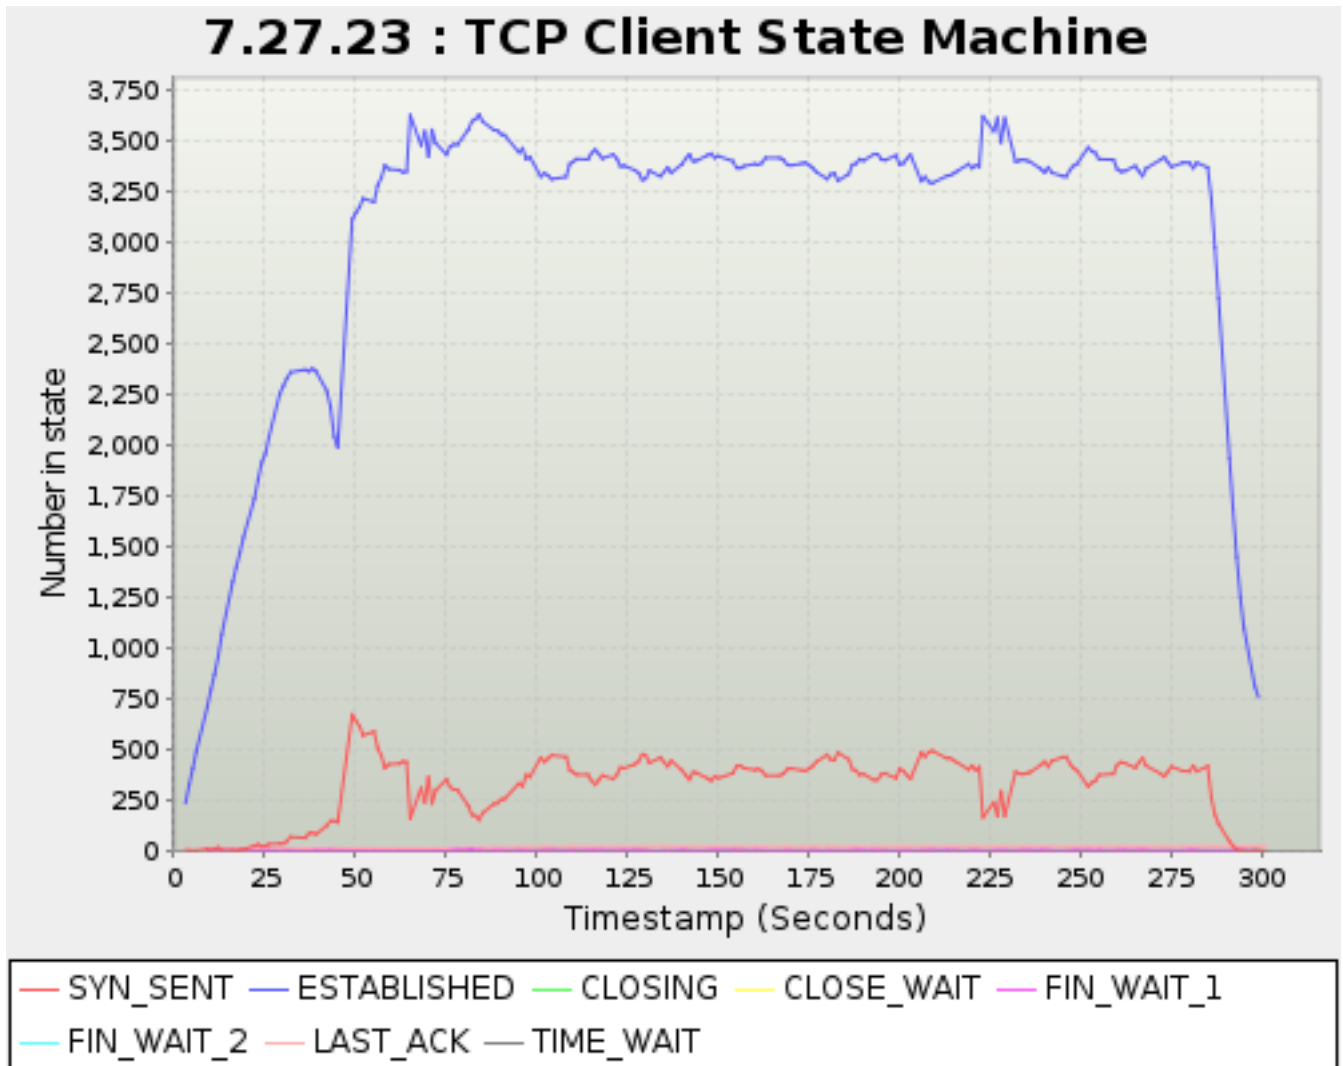

7.27.23. TCP Client State Machine

Timestamp	SYN_SENT	ESTABLISHE D	CLOSING	CLOSE_WAIT	FIN_WAIT_1	FIN_WAIT_2	LAST_ACK	TIME_WAIT
<i>Seconds</i>	<i>TCP Sessions</i>							
3.151	4	236	0	0	0	0	1	0
4.152	2	326	0	0	0	0	1	0
5.151	1	407	0	0	0	0	1	0
6.151	1	494	0	0	0	0	1	0
9.150	10	709	0	0	2	0	3	0
10.152	4	796	0	0	0	0	3	0
11.151	11	871	0	0	0	0	4	0
12.150	17	958	0	0	0	0	5	0
13.150	5	1,068	0	0	0	0	6	0
16.173	5	1,328	0	0	0	0	6	0
17.152	2	1,400	0	0	0	0	6	0
18.152	6	1,471	0	0	0	0	6	0
19.150	8	1,548	0	0	0	0	6	0
22.152	25	1,738	0	0	3	0	7	0
23.152	32	1,830	0	0	1	0	7	0
24.152	22	1,917	0	0	1	0	8	0
25.150	26	1,958	0	0	3	0	8	2
26.153	33	2,041	0	0	3	0	8	1
29.150	36	2,256	0	0	0	0	9	0
30.152	36	2,296	0	0	1	0	8	0
31.150	48	2,332	0	0	2	0	9	0
32.150	69	2,362	0	0	1	0	9	3