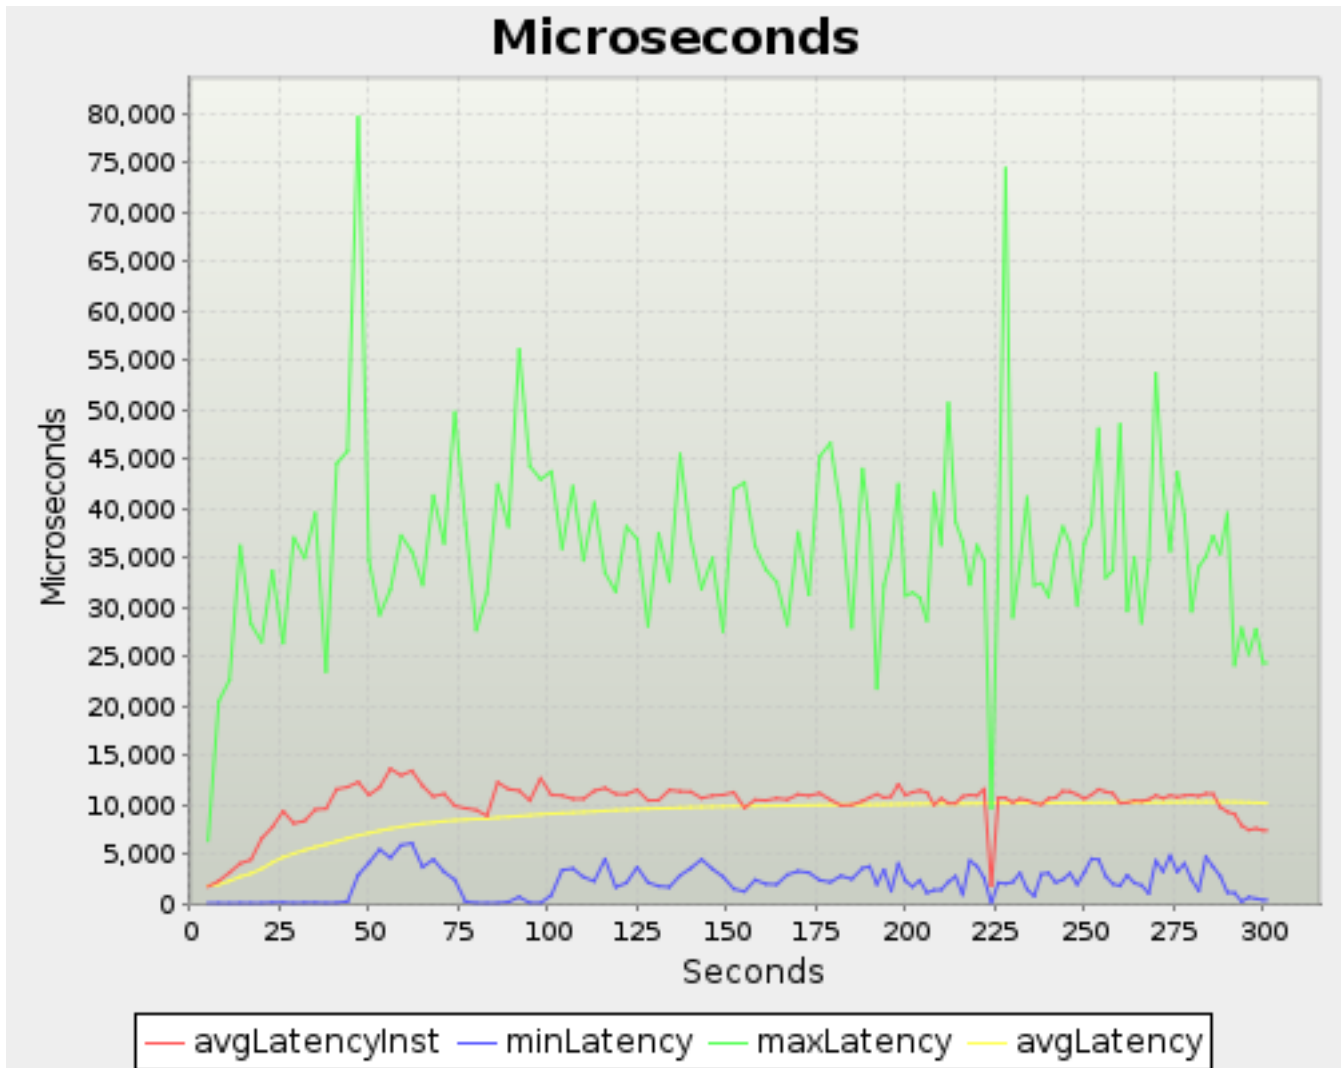

6.2.2.1. Microseconds

time	avgLatency	avgLatencyInst	maxLatency	minLatency
5.000	1,869.7657478920144	1,784.1564831261092	6,422.625000000002	101.37499999999999
8.000	1,994.0789804227304	2,340.3002231388195	20,553.125	96.5
11.000	2,352.855657545034	3,206.2534986005585	22,681.625	85.87499999999999
14.000	2,788.0896740107105	4,124.863294448419	36,279.875	104.87499999999999
17.000	3,106.528840691864	4,502.281495731634	28,379.875	99.12499999999999
20.000	3,590.193453517121	6,655.951136749237	26,577.125	99.62499999999999
23.000	4,228.254904688452	7,806.947097794918	33,744.875	157.125
26.000	4,760.29212440243	9,409.200054193196	26,444.25	168
29.000	5,134.883572232971	8,190.096773297015	37,095.875	108.5
32.000	5,475.46150797758	8,432.332179930796	35,062.375	137.875
35.000	5,786.770972064524	9,581.103355540616	39,590.75	140.5
38.000	6,059.977720703321	9,673.983539873238	23,564.5	108
41.000	6,370.487636163888	11,647.14971223559	44,630.875	129.375
44.000	6,680.963610558868	11,860.505907736566	45,870.25	276.375
47.000	6,963.208505045089	12,363.114620284552	79,678.37500000003	2,970.875000000001
50.000	7,195.23147519707	11,064.356216254118	34,809.375	4,188.125000000002
53.000	7,436.34317714843	11,841.588224416584	29,313.625	5,531.625000000002
56.000	7,654.298347189372	13,701.905761072845	31,839.5	4,707.625000000002
59.000	7,839.396737598072	13,048.305987865999	37,325.62499999999	5,982.375
62.000	8,014.960931994593	13,504.439235260035	35,710.5	6,168.5
65.000	8,173.763332999485	11,983.24472590233	32,348.5	3,764.875000000001
68.000	8,275.73770279625	10,912.733940297561	41,366	4,532.625000000002
71.000	8,404.32465794316	11,175.15213512549	36,558.5	3,277.75
74.000	8,495.204905284962	9,958.1222385117	49,796.62499999999	2,471.75
77.000	8,571.550938630575	9,719.363530224693	38,502.375	267