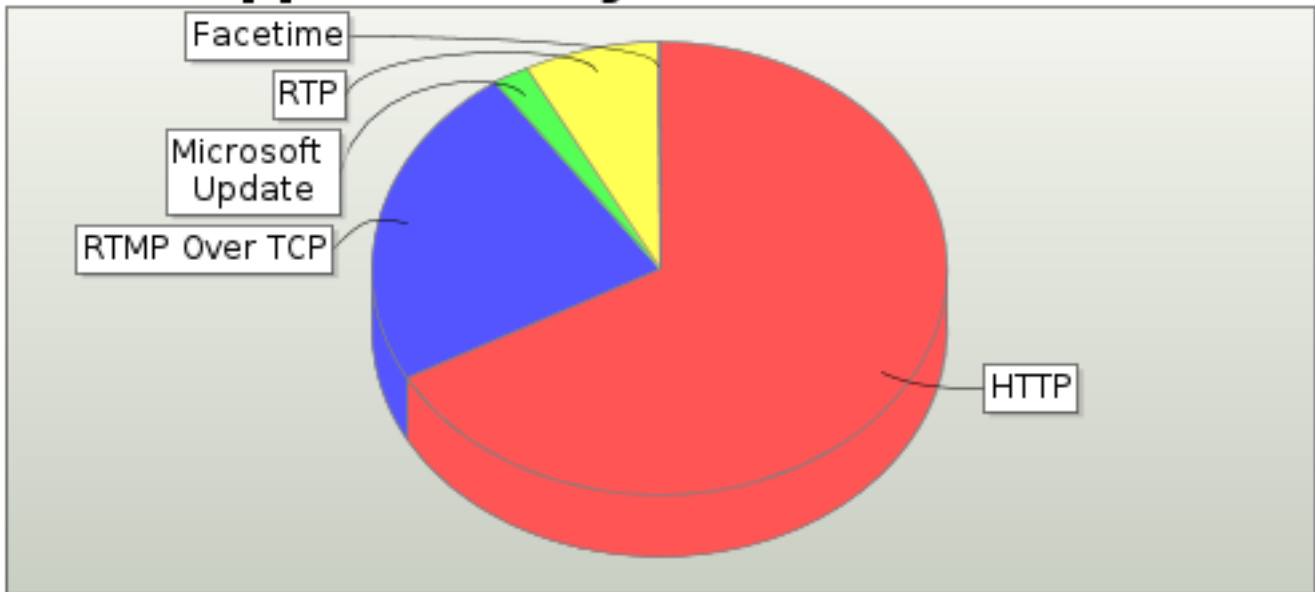

7.8. Application Data

Application Bytes Transmitted