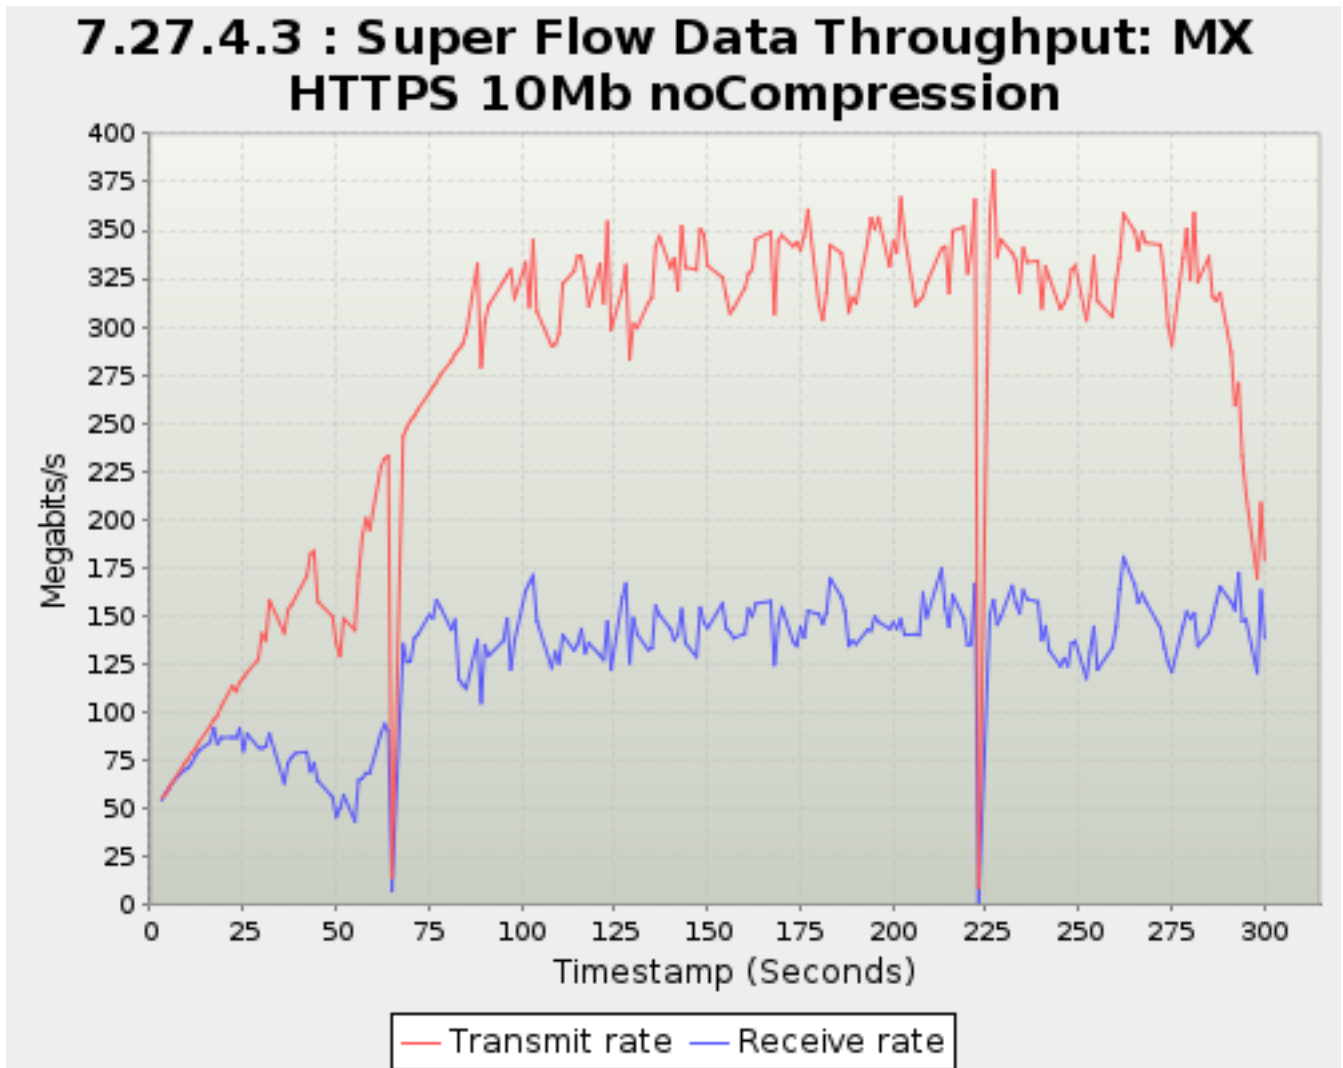

7.27.4.3. Super Flow Data Throughput: MX HTTPS 10Mb noCompression

Data Rate shown includes Ethernet overhead.

Rates can fluctuate slightly above the physical maximum due to round-off errors in calculations.

Physical speeds on fiber optic can legitimately exceed 10Gbps.

Timestamp	Transmit rate	Receive rate
<i>Seconds</i>	<i>Megabits/s</i>	
3.151	55.24	54.06
4.152	57.01	57.72
5.151	60.68	60.20
6.151	63.64	63.58
9.150	72.64	69.62
10.152	75.19	70.60
11.151	78.38	73.12
12.150	80.59	76.95
13.150	84.06	79.81
16.173	92.35	84.16
17.152	95.87	91.43
18.152	97.88	83.29
19.150	102.7	86.45
22.152	113.2	86.63
23.152	110.5	86.38
24.152	115.2	91.11
25.150	117.7	79.75
26.153	120.4	88.45
29.150	127.2	81.43