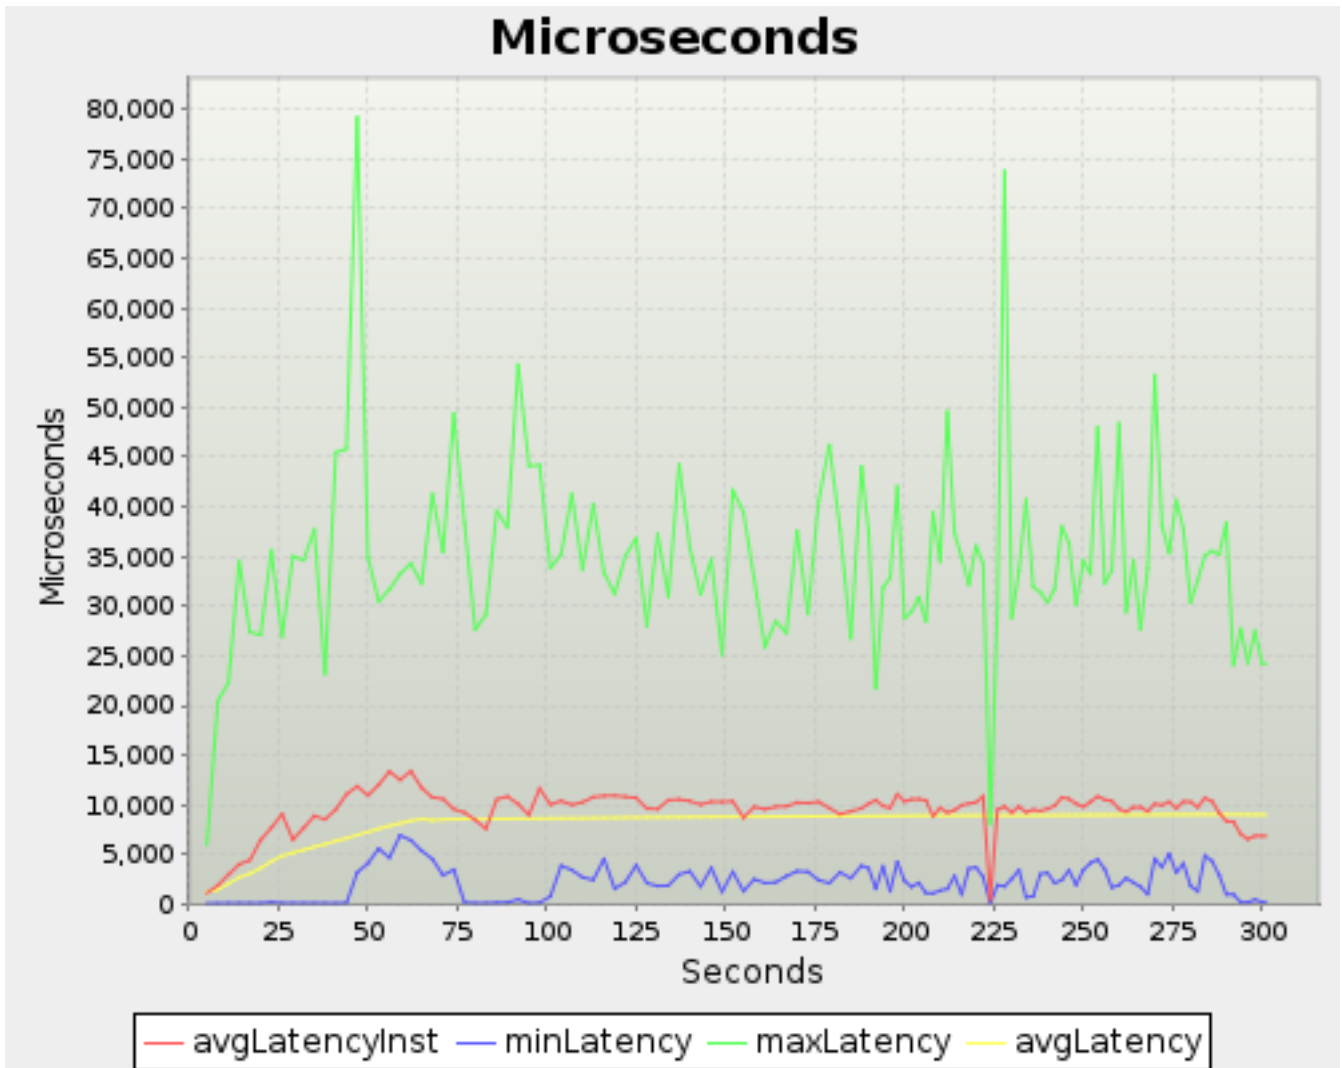

6.2.3.1. Microseconds

time	avgLatency	avgLatencyInst	maxLatency	minLatency
5.000	1,227.5342353423534	1,139.9113565562163	6,024.875	89.5
8.000	1,483.7485176267653	1,879.0317668054722	20,441.25	87.87499999999999
11.000	2,069.3508442487955	2,982.0209019327112	22,325.5	99
14.000	2,704.3925281520715	4,026.751004536617	34,506.624999999999	99.25
17.000	3,084.3883843044905	4,437.622578032521	27,380.5	102.37499999999999
20.000	3,631.898329942065	6,478.780049875309	27,118.75	99.25
23.000	4,310.615103249023	7,690.927829630605	35,582.124999999999	216.875
26.000	4,870.102405052771	9,062.816015383554	26,942.625	112.62499999999999
29.000	5,174.888789733735	6,509.619432192333	35,012.375	106.25
32.000	5,457.9138198912915	7,668.773154362414	34,629.624999999999	107.75
35.000	5,781.847966032961	8,889.926511071211	37,708.375	106.87499999999999
38.000	6,041.7918553204845	8,541.382786495478	23,217.375	99.25
41.000	6,375.166749420122	9,531.787768327256	45,459.875	93.37499999999999
44.000	6,629.254309991622	11,075.980815977926	45,836.624999999999	134.125
47.000	6,974.48591998119	11,865.752539723886	79,210.37500000003	3,209
50.000	7,270.998112794705	10,955.13215992258	34,900.75	4,117.625000000002
53.000	7,593.419313836362	12,027.244215634058	30,485.5	5,586.625000000002
56.000	7,888.83745039086	13,354.39852351556	31,698.75	4,691.25
59.000	8,153.48343458948	12,512.370578455544	33,239.375	6,928.125000000002
62.000	8,390.954894700508	13,386.564358334937	34,277.25	6,441.625000000002
65.000	8,578.172346727439	11,712.018765026682	32,310.625	5,379.875
68.000	8,452.05448248195	10,746.998824911869	41,275.5	4,552
71.000	8,527.91078567683	10,595.615168539325	35,454.25	2,917.25
74.000	8,563.959214570641	9,570.404541631622	49,362.5	3,474
77.000	8,586.636826874916	9,221.473284671532	38,321.25	175.75