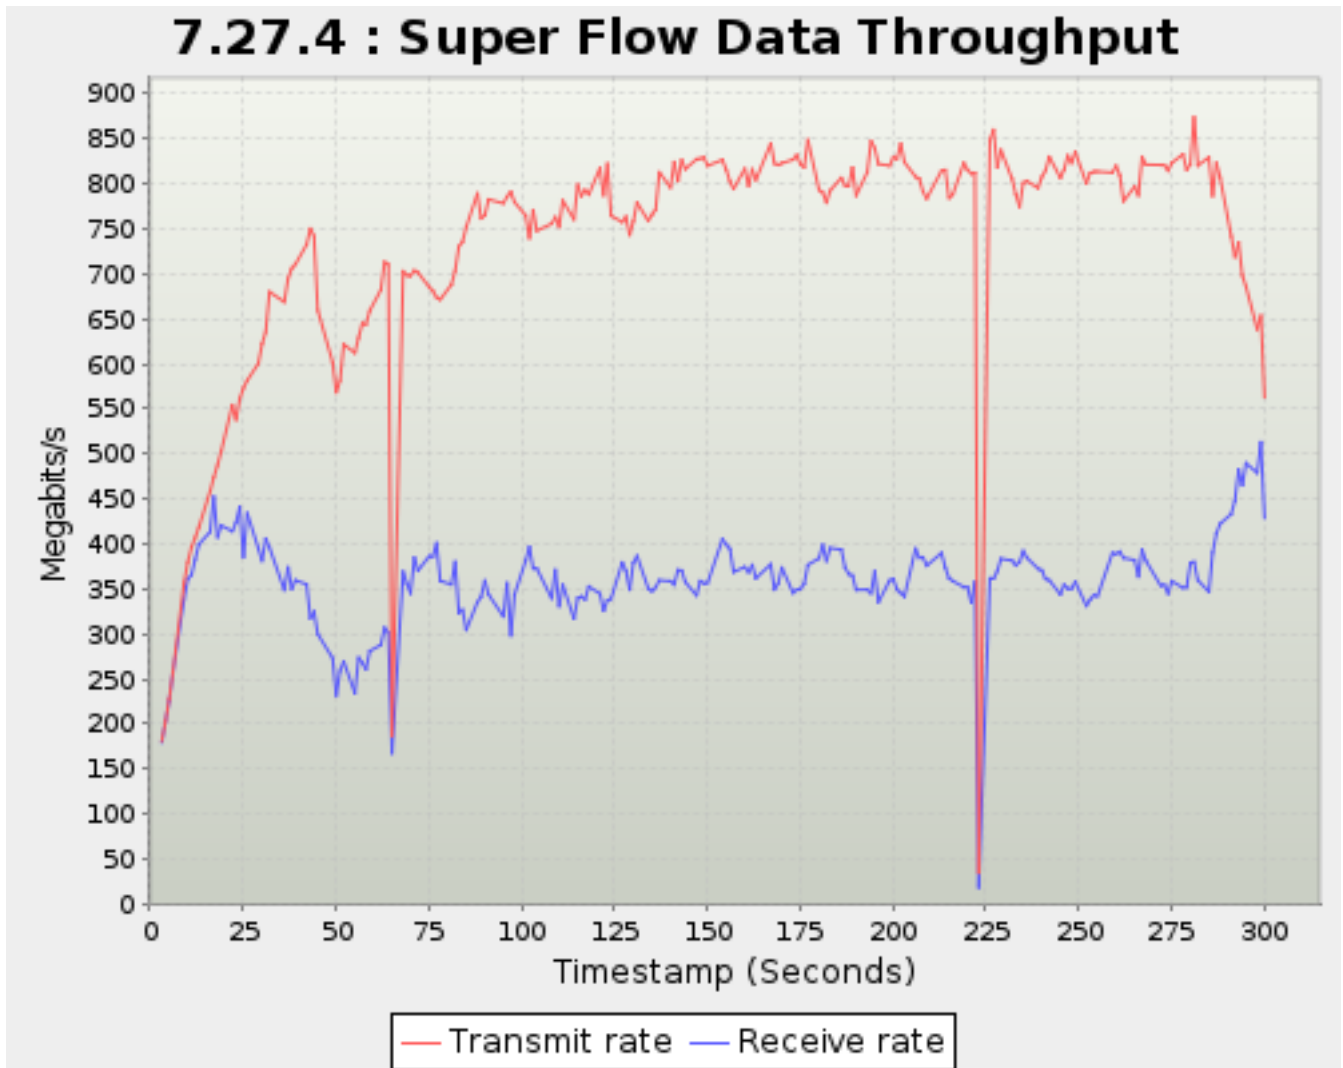

7.27.4. Super Flow Data Throughput

Data Rate shown includes Ethernet overhead.

Rates can fluctuate slightly above the physical maximum due to round-off errors in calculations.

Physical speeds on fiber optic can legitimately exceed 10Gbps.

Timestamp	Transmit rate	Receive rate
<i>Seconds</i>	<i>Megabits/s</i>	
0.150	0.00	0.00
3.151	181.5	179.9
4.152	203.1	203.3
5.151	227.8	226.1
6.151	257.8	257.8
9.150	~357	~339
10.152	~380	361.3
11.151	396.7	365.9
12.150	407.3	383.1
13.150	418.9	399.7
16.173	458.7	413.7
17.152	474.2	452.6
18.152	487.6	407.8
19.150	503.2	420.6
22.152	554.5	414.3
23.152	538.2	~424
24.152	561.5	441.2
25.150	573.5	385.7
26.153	581.7	434.3