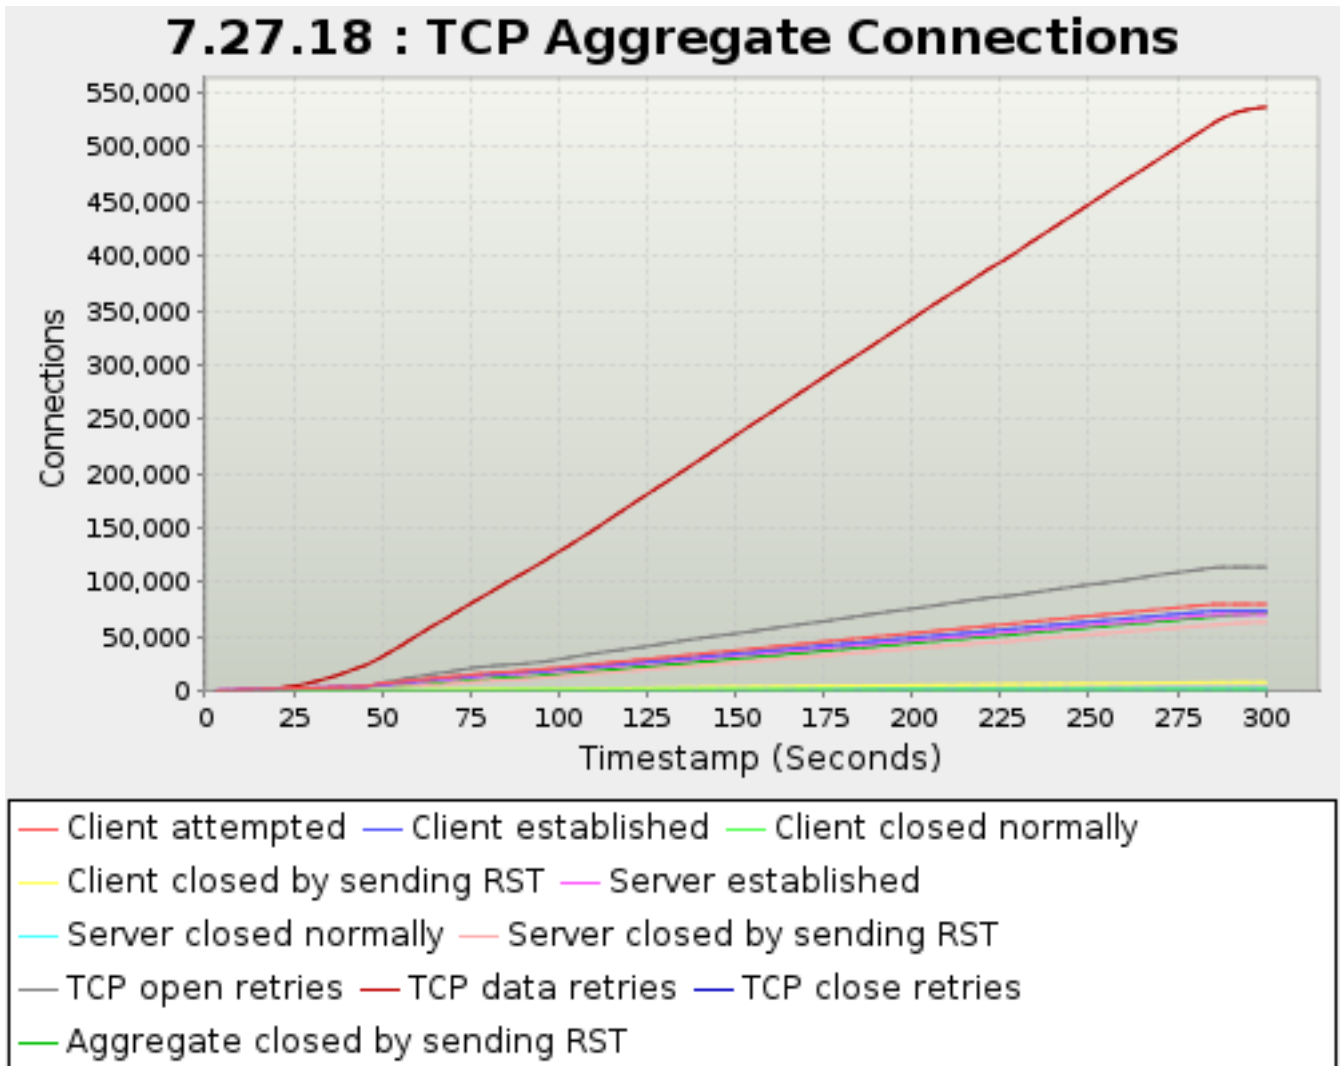

7.27.18. TCP Aggregate Connections

Timestamp	Client attempted	Client established	Client closed normally	Client closed by sending RST	Server established	Server closed normally	Server closed by sending RST	TCP open retries	TCP data retries	TCP close retries	Aggregate closed by sending RST
Seconds	TCP Sessions										
3.151	274	270	34	0	268	34	0	44	41	3	0
4.152	368	366	40	0	365	40	0	50	60	3	0
5.151	455	454	47	0	454	47	0	58	76	3	0
6.151	563	562	68	0	561	69	0	61	107	3	0
9.150	851	841	130	0	839	132	0	87	266	10	0
10.152	944	940	144	0	938	144	0	101	360	15	0
11.151	1,036	1,025	154	0	1,022	154	0	108	430	16	0
12.150	1,140	1,123	165	0	1,123	165	0	121	568	16	0
13.150	1,248	1,243	175	0	1,241	175	0	144	696	19	0
16.173	1,547	1,542	214	0	1,539	214	0	190	1,137	21	0
17.152	1,632	1,630	230	0	1,627	230	0	205	1,311	21	0
18.152	1,717	1,711	240	0	1,704	240	0	226	1,601	22	0
19.150	1,806	1,798	250	0	1,792	250	0	245	1,965	23	0
22.152	2,051	2,026	285	0	2,016	285	0	352	3,065	30	0
23.152	2,156	2,124	293	0	2,109	293	0	391	3,454	35	0
24.152	2,243	2,221	303	0	2,203	303	0	453	3,928	39	0
25.150	2,301	2,275	308	0	2,256	308	6	505	4,406	41	6
26.153	2,402	2,369	317	0	2,356	318	8	559	4,941	48	8
29.150	2,676	2,638	344	3	2,614	343	34	766	7,031	66	37
30.152	2,749	2,711	347	3	2,690	347	63	840	7,842	68	66