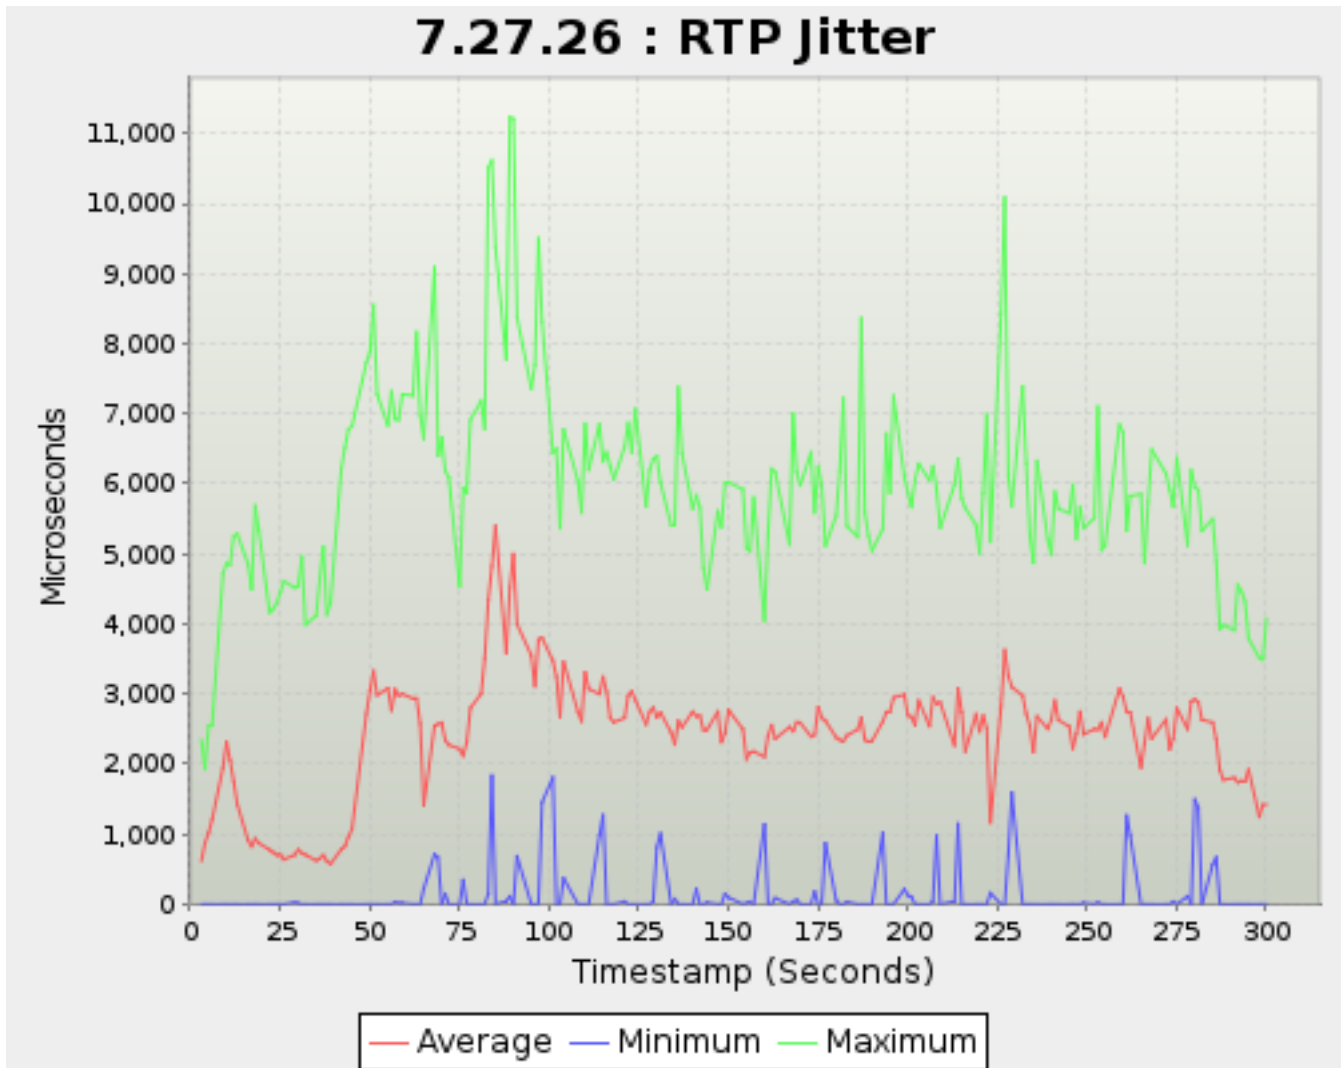

7.27.26. RTP Jitter

Timestamp	Average	Minimum	Maximum
<i>Seconds</i>		<i>Microseconds</i>	
3.151	618.5176015473888	0.0	2,346.75
4.152	878.1739043023723	0.0	1,933.5
5.151	1,018.589358974359	0.0	2,546.75
6.151	1,211.3015243077477	0.0	2,561.75
9.150	1,947.5668812430633	0.0	4,717.5
10.152	2,314.9770559016006	0.0	4,862.625
11.151	2,052.210624635143	0.0	4,848.75
12.150	1,752.5616105778208	0.0	5,250.875
13.150	1,426.023652507092	0.0	5,288.25
16.173	910.4713696060038	0.0	4,851.0
17.152	826.1393838828367	0.0	4,497.875
18.152	932.5128480067399	0.0	5,686.875
19.150	872.6263059000376	0.0	5,338.25
22.152	777.1556825137727	0.0	4,164.375
23.152	740.9043973223233	0.0	4,214.0
24.152	702.8545664005085	0.0	4,296.625
25.150	708.1981942303457	0.0	4,453.25
26.153	639.2274605485813	0.0	4,610.875
29.150	703.0198159620991	25.625	4,517.5
30.152	777.897455302242	13.375	4,544.875
31.150	730.9105880286329	0.0	4,961.0
32.150	705.3830156839389	0.0	3,989.5
35.153	623.1313059033989	0.0	4,119.375
36.153	650.2661433649289	0.0	4,646.625