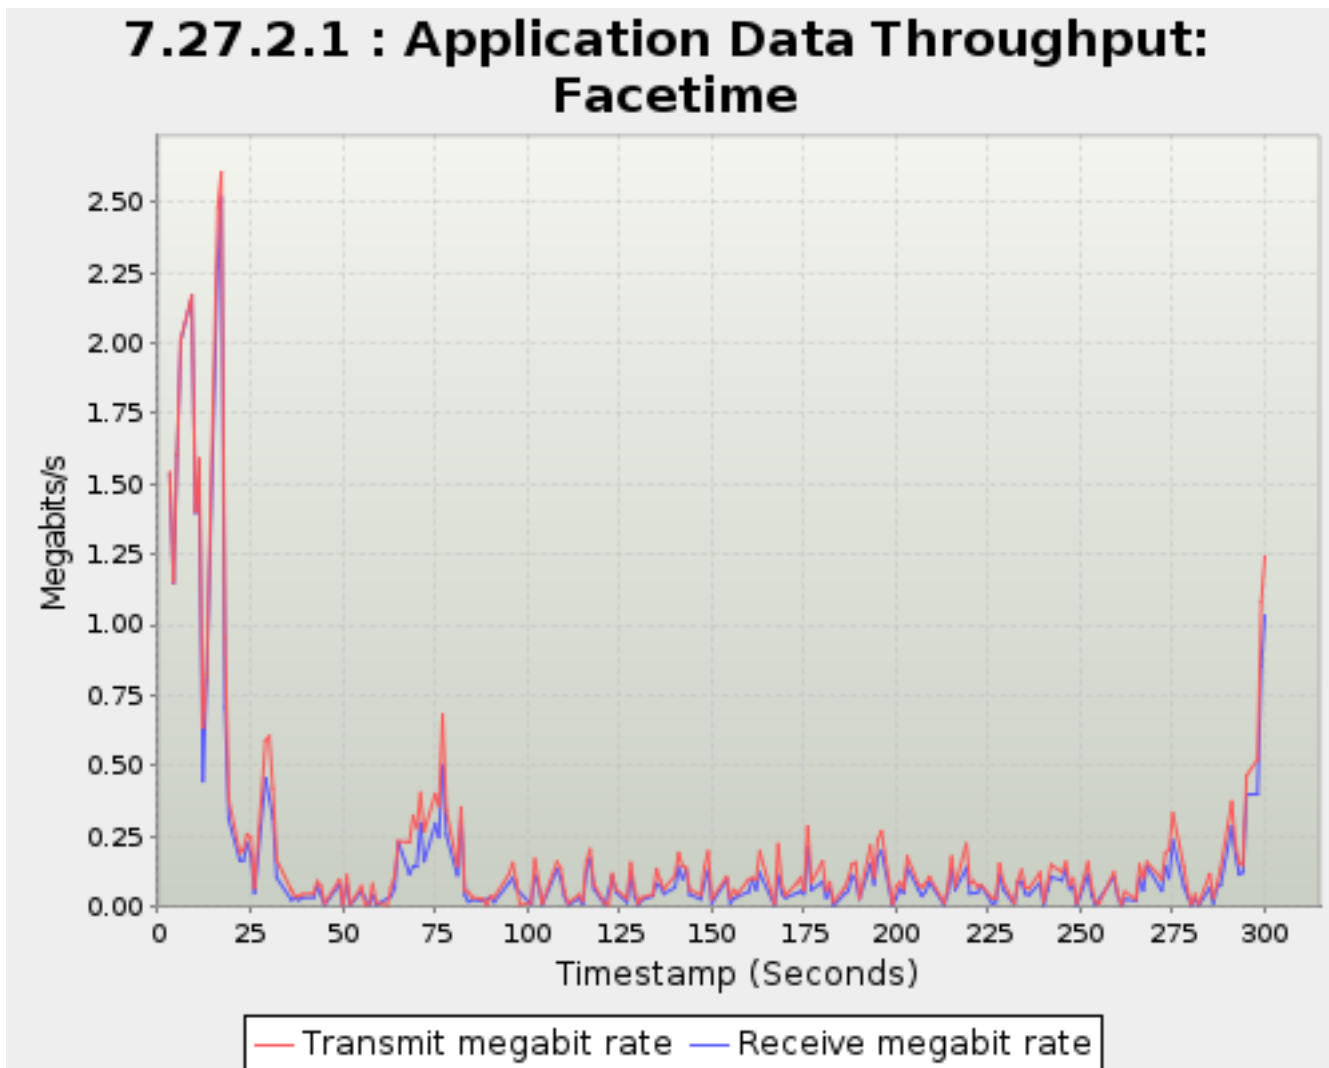

7.27.2.1. Application Data Throughput: Facetime

Data Rate shown includes Ethernet overhead.

Rates can fluctuate slightly above the physical maximum due to round-off errors in calculations.

Physical speeds on fiber optic can legitimately exceed 10Gbps.

Timestamp	Transmit megabit rate	Receive megabit rate
<i>Seconds</i>	<i>Megabits/s</i>	
0.150	0.00	0.00
3.151	1.543	1.536
4.152	1.152	1.148
5.151	1.607	1.601
6.151	2.015	2.009
9.150	2.170	2.166
10.152	1.402	1.398
11.151	1.590	1.509
12.150	0.6353	0.4445
13.150	0.8207	0.8022
16.173	2.482	2.273
17.152	2.607	2.519
18.152	0.9541	0.7077
19.150	0.3797	0.3092
22.152	0.1883	0.1626
23.152	0.2034	0.1623
24.152	0.2556	0.2219
25.150	0.2434	0.1823
26.153	0.06488	0.04660