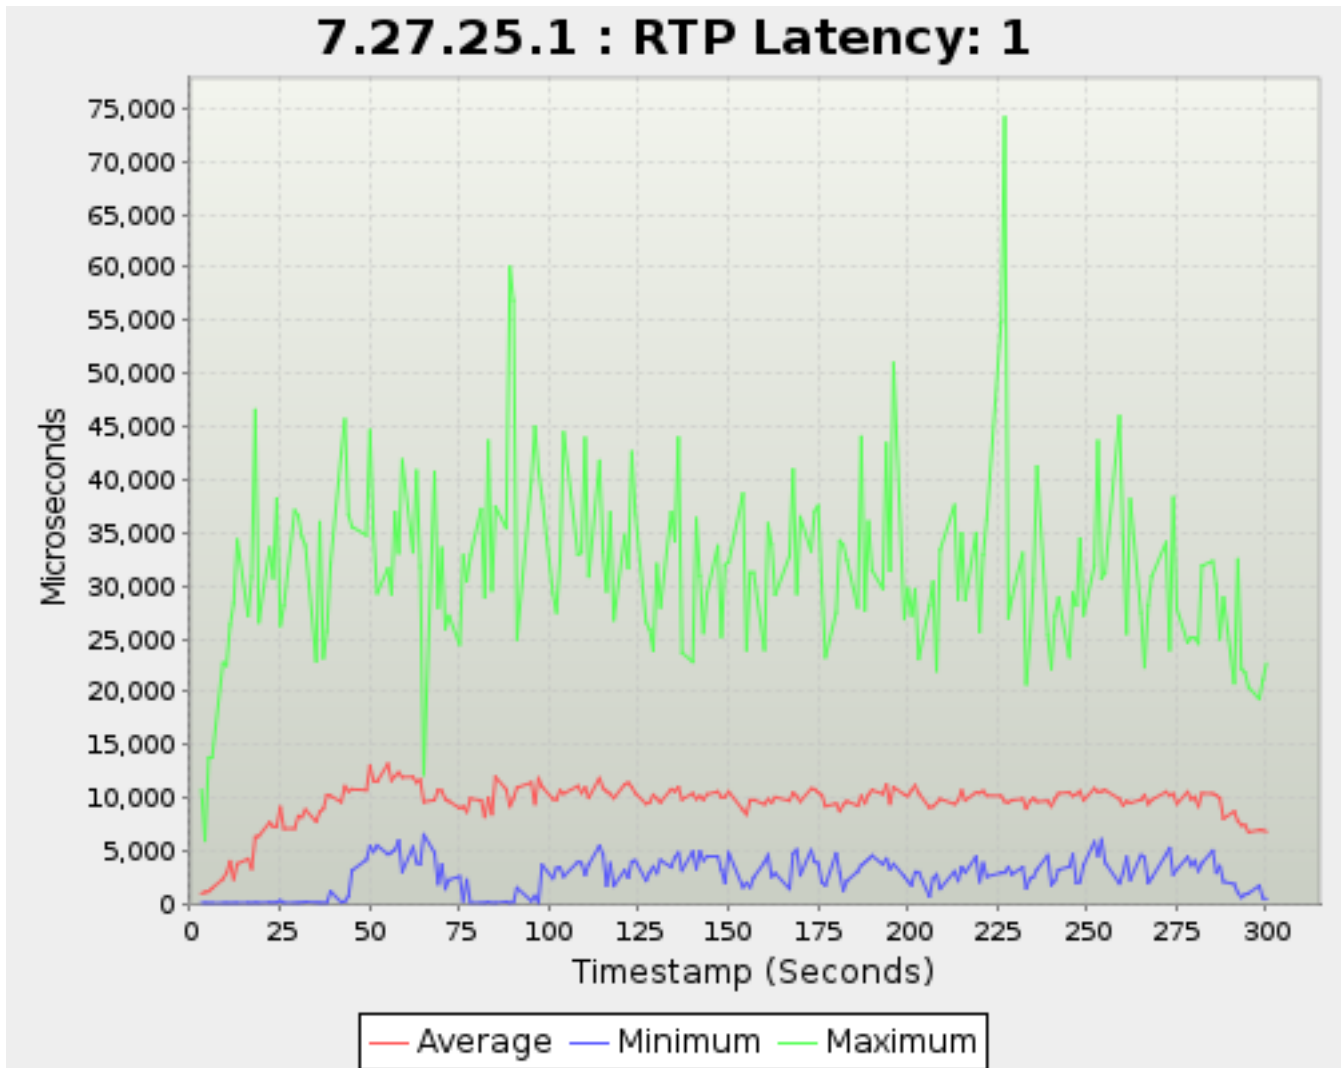

7.27.25.1. RTP Latency: 1

Timestamp	Average	Minimum	Maximum
<i>Seconds</i>		<i>Microseconds</i>	
3.151	1,019.9531615925058	107.625	10,788.0
4.152	1,134.139393939394	101.375	6,001.875
5.151	1,200.3471756512768	100.125	13,765.0
6.151	1,507.7002532561505	88.0	13,850.875
9.150	2,383.3393810032017	91.875	22,733.125
10.152	2,941.6112808460634	97.625	22,503.625
11.151	4,026.2495356037152	94.875	26,312.75
12.150	2,362.522351179334	97.625	28,339.25
13.150	3,807.2020685983725	104.875	34,322.375
16.173	4,270.886288727752	119.625	27,191.5
17.152	3,361.3420280404303	102.125	30,831.625
18.152	6,334.470537781971	136.25	46,560.0
19.150	6,418.927042965459	112.25	26,577.125
22.152	7,700.330792682927	157.125	33,584.0
23.152	7,306.358667464592	140.25	30,748.5
24.152	7,336.307875421543	164.875	38,216.5
25.150	9,134.114982578398	345.25	26,254.875
26.153	7,128.311936119465	116.125	28,134.875
29.150	7,138.157398282416	111.5	37,098.5
30.152	8,306.004651884014	114.5	36,615.375
31.150	8,202.1281300813	145.5	34,643.0
32.150	8,893.047964838524	210.875	33,815.0
35.153	7,789.3261678379495	150.5	22,903.875
36.153	8,690.9035126723	116.75	35,991.25