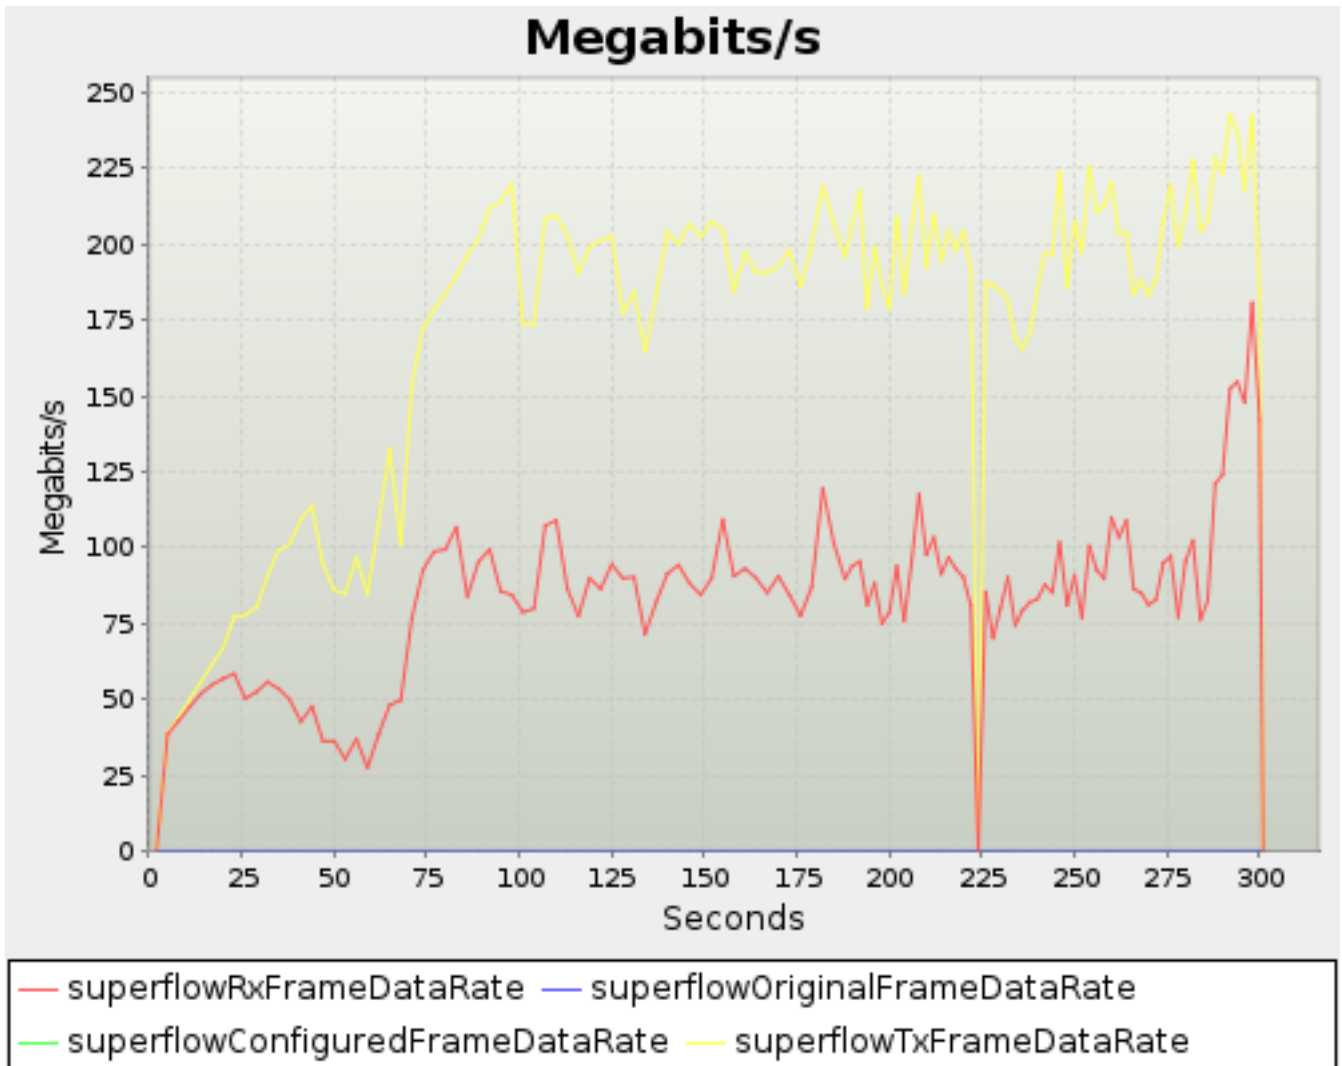

6.4.4.2. Megabits/s

time	superflowConfiguredFrameDataRate	superflowOriginalFrameDataRate	superflowRxFrameDataRate	superflowTxFrameDataRate
2.000	0	0	0	0.01628
5.000	0	0	38.39	38.54
8.000	0	0	42.96	44.25
11.000	0	0	47.51	49.9
14.000	0	0	51.84	55.88
17.000	0	0	54.75	61.54
20.000	0	0	56.81	66.92
23.000	0	0	58.41	77.22
26.000	0	0	50.25	77.84
29.000	0	0	52.43	80.32
32.000	0	0	55.68	90.65
35.000	0	0	53.51	99.21
38.000	0	0	49.96	101.1
41.000	0	0	42.63	109.4
44.000	0	0	47.6	113.7
47.000	0	0	36.18	94.49
50.000	0	0	36.23	85.98
53.000	0	0	30.27	84.85
56.000	0	0	36.93	96.84
59.000	0	0	27.49	84.76
62.000	0	0	38.37	108
65.000	0	0	48.14	132.6
68.000	0	0	49.73	100.9