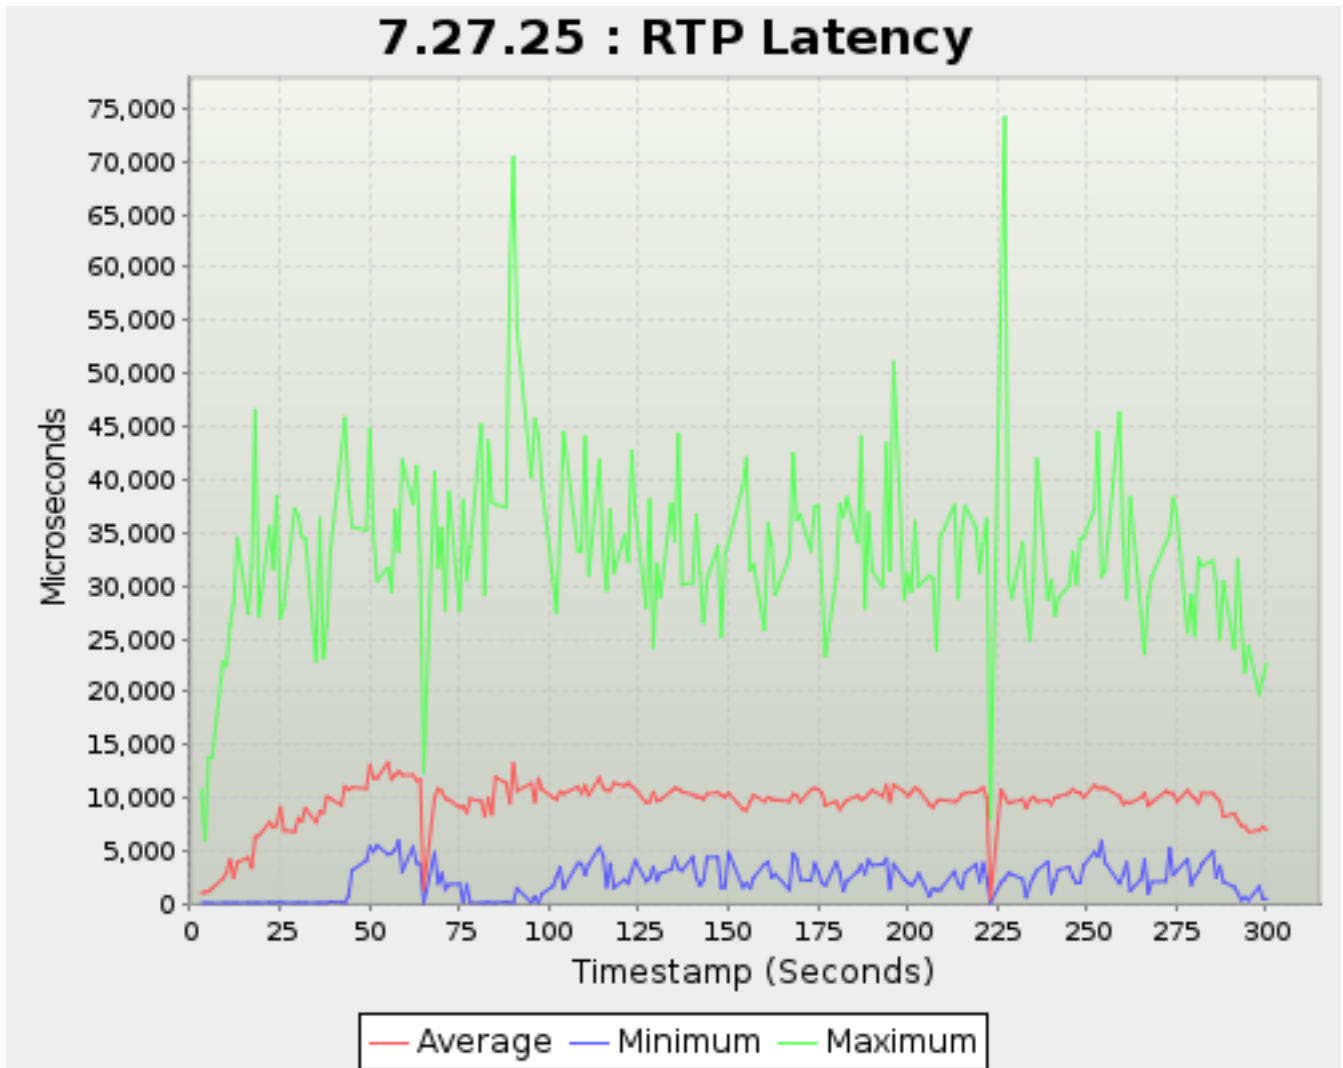

7.27.25. RTP Latency

Timestamp	Average	Minimum	Maximum
<i>Seconds</i>		<i>Microseconds</i>	
3.151	1,047.7826759474092	106.5	10,820.375
4.152	1,149.9717208182913	101.375	6,024.875
5.151	1,196.5335381464413	100.125	13,765.0
6.151	1,512.6534439235486	88.0	13,850.875
9.150	2,405.9592776203967	91.875	22,785.625
10.152	2,974.6632083628074	97.625	22,503.625
11.151	4,162.87976425885	94.875	26,312.75
12.150	2,492.4188544152744	97.625	28,378.75
13.150	3,933.623506049351	104.875	34,506.625
16.173	4,373.158903699266	117.75	27,380.5
17.152	3,458.249973008961	102.125	31,739.5
18.152	6,338.7164384609505	114.125	46,560.0
19.150	6,458.8420815498985	112.25	27,118.75
22.152	7,707.077123756726	157.125	35,582.125
23.152	7,242.850052037467	123.875	31,591.625
24.152	7,467.233015873016	117.625	38,456.75
25.150	9,094.650996962895	226.125	26,942.625
26.153	6,948.799308094508	109.625	28,134.875
29.150	6,858.642655752615	104.75	37,263.625
30.152	8,082.008026819019	114.5	36,615.375
31.150	7,816.301026225769	107.75	34,643.0
32.150	9,022.076762868193	119.625	34,425.125
35.153	7,717.400982581509	107.625	22,935.875
36.153	8,742.291744748003	108.875	36,320.75