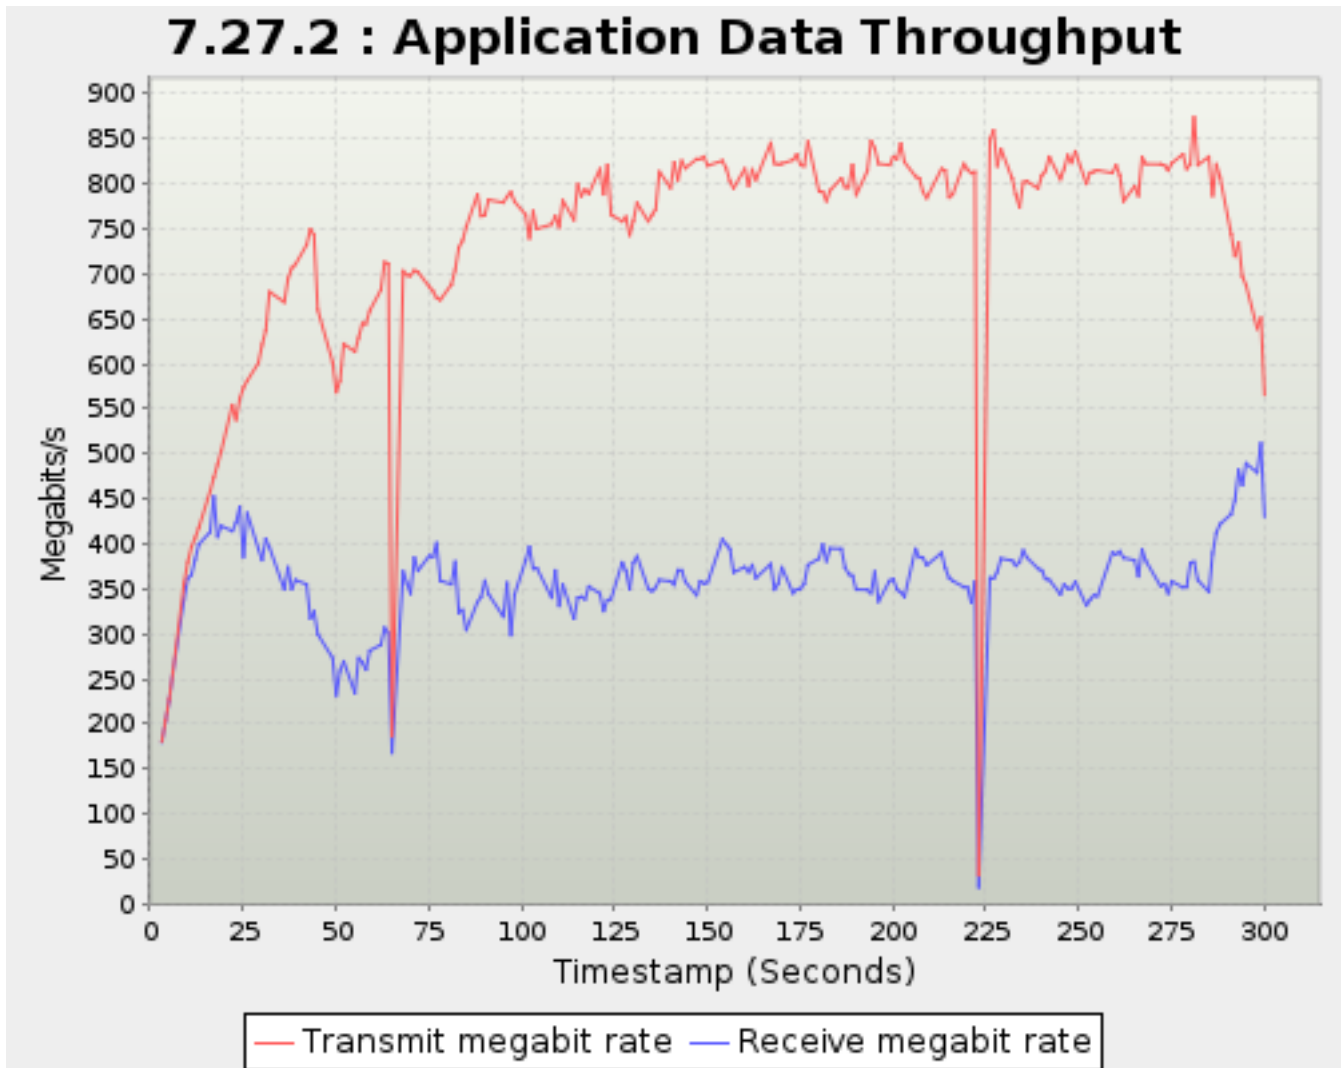

7.27.2. Application Data Throughput

Data Rate shown includes Ethernet overhead.

Rates can fluctuate slightly above the physical maximum due to round-off errors in calculations.

Physical speeds on fiber optic can legitimately exceed 10Gbps.

Timestamp	Transmit megabit rate	Receive megabit rate
<i>Seconds</i>	<i>Megabits/s</i>	
0.150	0.00	0.00
3.151	180.7	179.9
4.152	203.8	203.1
5.151	227.6	226.3
6.151	257.9	257.8
9.150	356.6	338.8
10.152	380.1	361.7
11.151	397.1	365.9
12.150	407.1	383.1
13.150	418.4	399.7
16.173	458.6	413.4
17.152	473.9	452.7
18.152	-488	408.2
19.150	503.2	-420
22.152	554.4	414.4
23.152	537.9	423.8
24.152	561.4	441.1
25.150	573.8	385.8
26.153	581.2	434.3