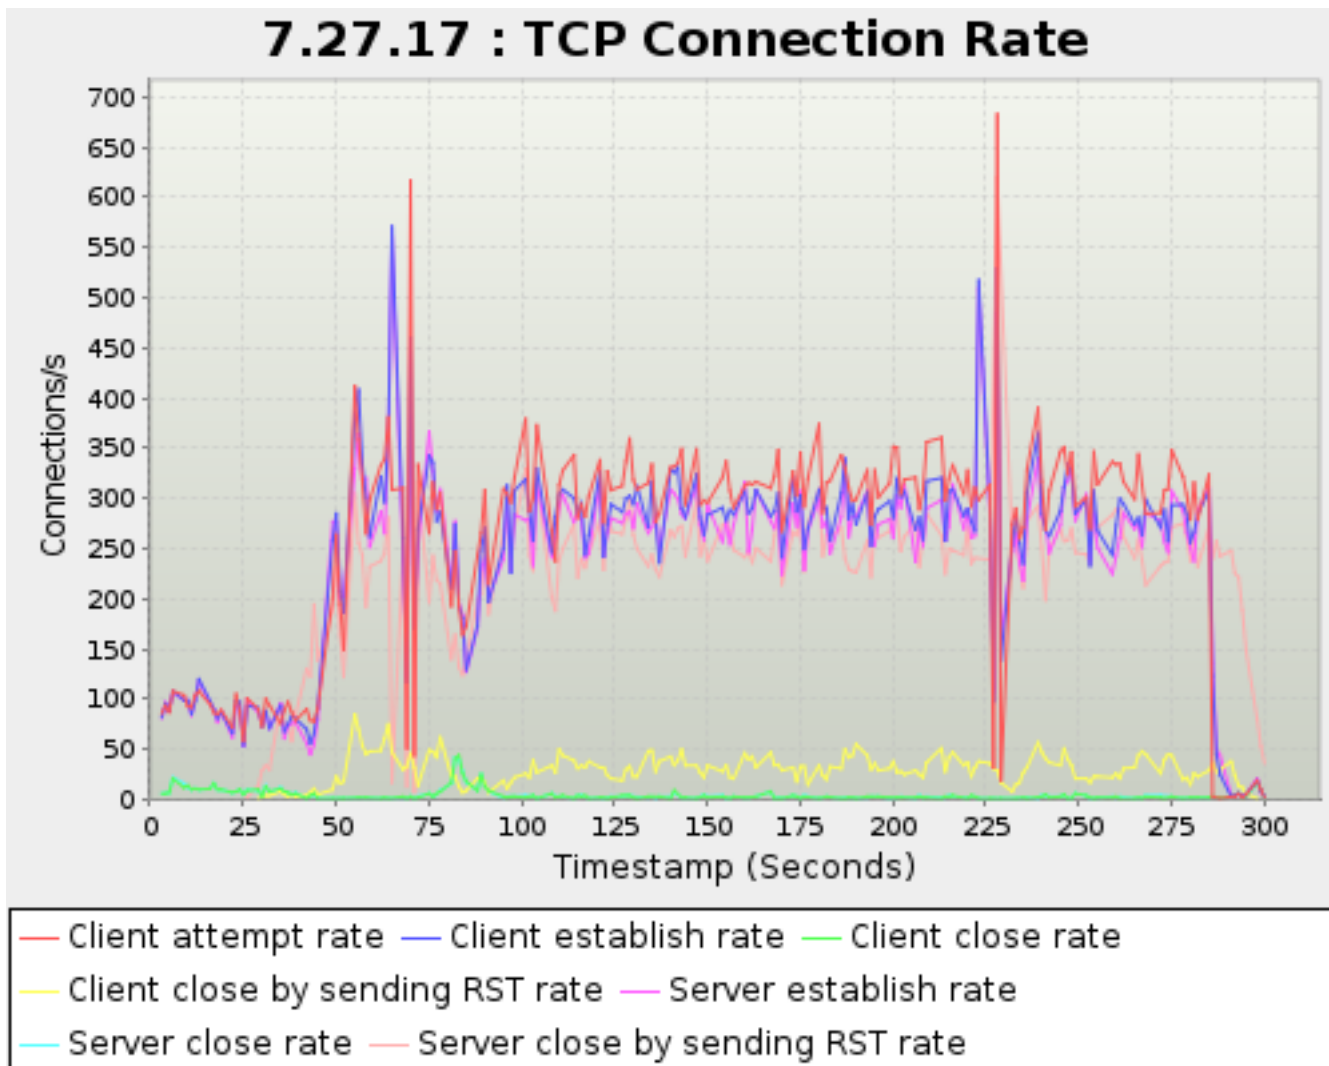

7.27.17. TCP Connection Rate

Timestamp	Client attempt rate	Client establish rate	Client close rate	Client close by sending RST rate	Server establish rate	Server close rate	Server close by sending RST rate
Seconds	TCP Sessions/s						
3.151	86.09	82.08	6.006	0.00	81.08	6.006	0.00
4.152	93.91	95.90	5.994	0.00	96.90	5.994	0.00
5.151	87.09	88.09	7.007	0.00	89.09	7.007	0.00
6.151	108	108	21	0.00	107	22	0.00
9.150	104	99	12	0.00	99	16	0.00
10.152	92.81	98.80	13.97	0.00	98.80	11.98	0.00
11.151	92.09	85.09	10.01	0.00	84.08	10.01	0.00
12.150	104.1	98.10	11.01	0.00	101.1	11.01	0.00
13.150	108	120	10	0.00	118	10	0.00
16.173	~95	97.94	10.77	0.00	95.98	10.77	0.00
17.152	86.82	89.89	16.34	0.00	89.89	16.34	0.00
18.152	85	81	10	0.00	77	10	0.00
19.150	89.18	87.17	10.02	0.00	88.18	10.02	0.00
22.152	72	66	7	0.00	62	7	0.00
23.152	105	98	8	0.00	93	8	0.00
24.152	87	97	10	0.00	94	10	0.00
25.150	58.12	54.11	5.010	0.00	53.11	5.010	6.012
26.153	100.7	93.72	8.973	0.00	99.70	9.970	1.994
29.150	90.18	91.18	10.02	1.002	86.17	9.018	14.03
30.152	72.85	72.85	2.994	0.00	75.85	3.992	28.94
31.150	100.2	88.18	13.03	4.008	86.17	14.03	34.07