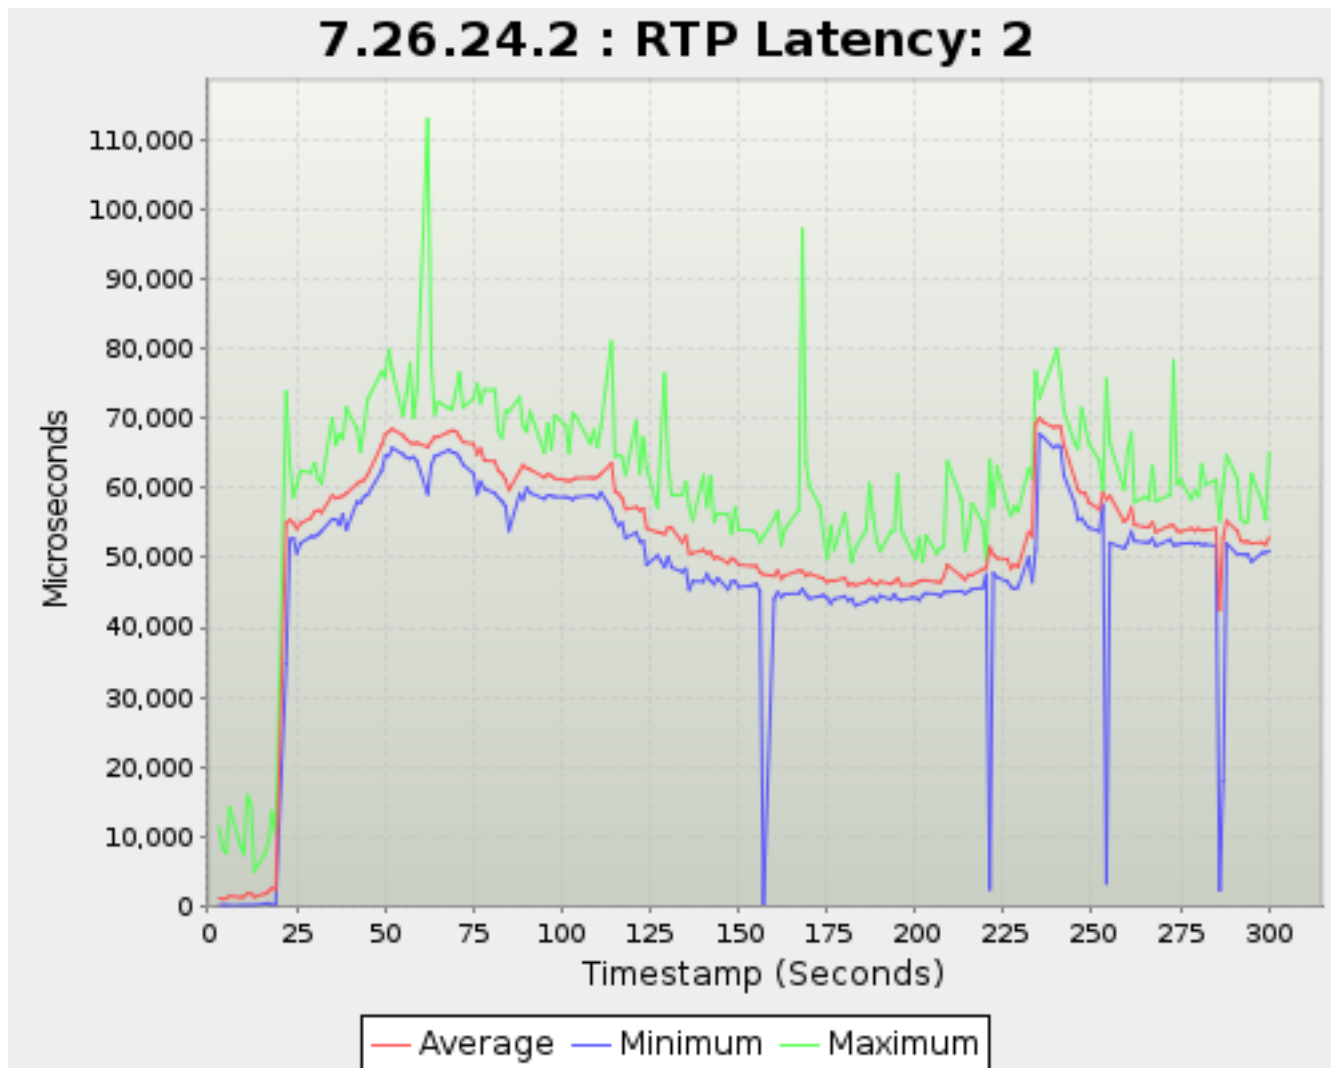

7.26.24.2. RTP Latency: 2

Timestamp	Average	Minimum	Maximum
<i>Seconds</i>		<i>Microseconds</i>	
3.117	1,160.7232722345054	117.5	11,328.375
4.082	1,035.954018714755	101.25	8,330.625
5.083	1,116.9324656188605	113.625	7,708.375
6.104	1,454.511984135125	96.125	14,181.125
9.082	1,280.7953020134228	98.0	8,802.125
10.082	1,347.9239637719766	104.125	7,514.375
11.082	1,846.3662472995297	112.375	15,887.125
12.082	1,834.2484931978647	106.75	14,628.125
13.082	1,314.1448242908648	124.625	5,028.375
16.105	1,809.7290616139494	369.75	7,543.625
17.105	2,107.4123681029696	403.25	9,449.5
18.082	2,626.642230658463	177.375	13,609.625
19.105	2,415.7410793551903	271.375	10,406.875
22.082	54,976.905116471884	34,831.25	73,841.625
23.107	55,435.48945458836	52,628.625	63,510.75
24.082	55,006.17046957421	52,794.0	58,733.125
25.083	54,167.57789868501	50,684.125	60,340.25
26.105	54,908.070588928495	52,062.375	62,479.75
29.082	55,734.906656930754	53,063.625	62,231.875
30.082	56,588.77851365787	53,020.875	63,537.375
31.105	56,811.645259938836	53,368.625	61,342.25
32.104	56,497.10020027918	53,842.75	60,628.625
35.105	58,974.58137904168	55,542.375	70,068.375
36.105	58,533.93161726875	55,524.125	66,205.125