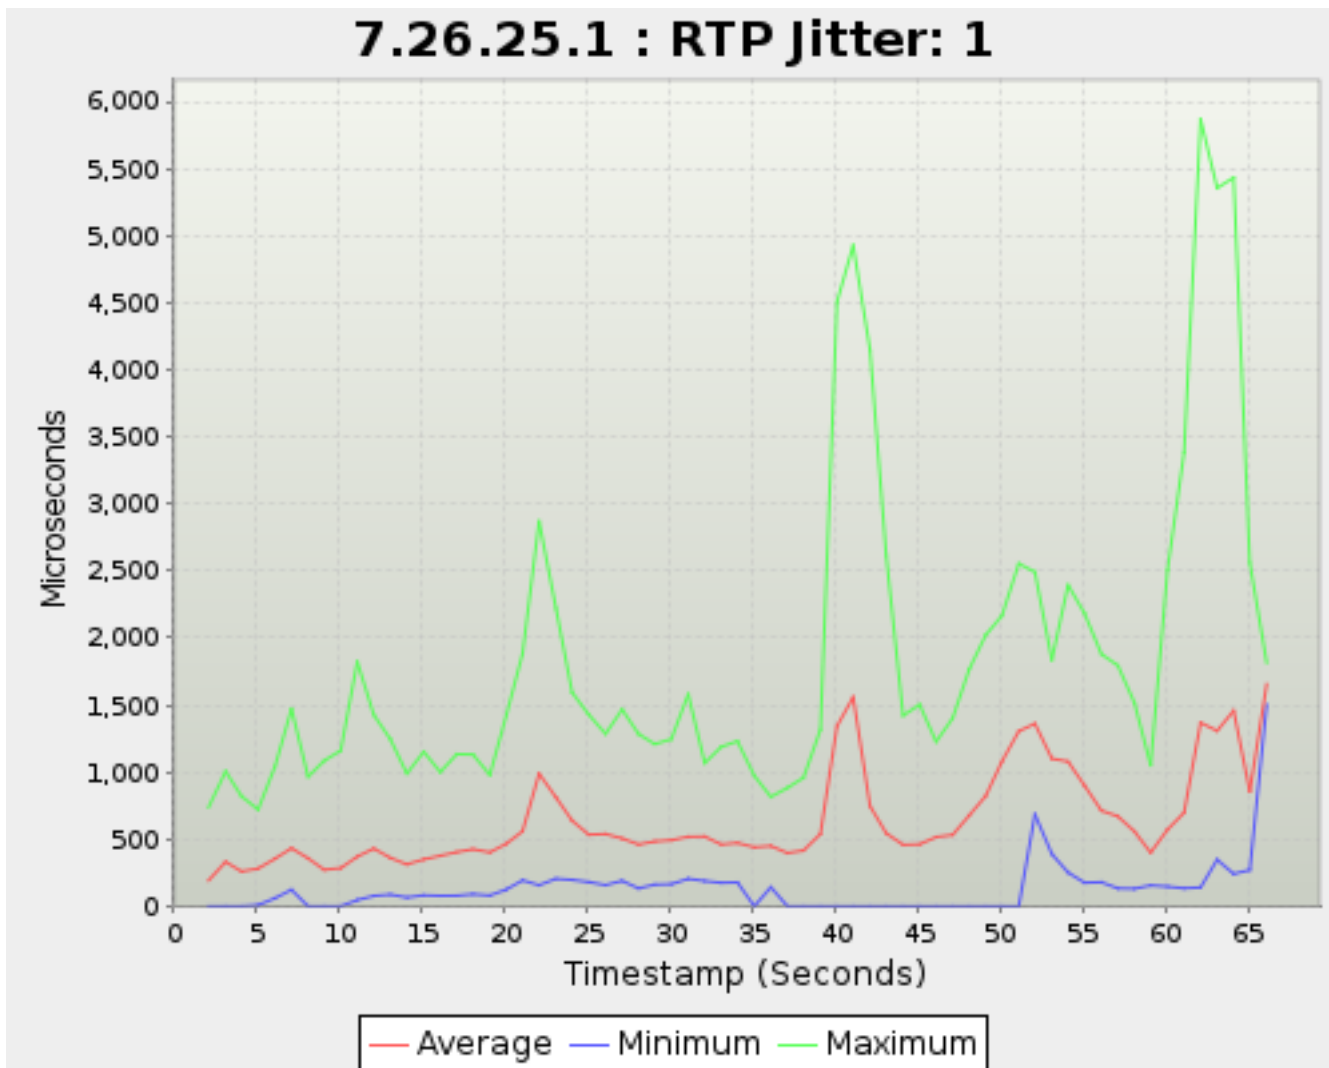

7.26.25.1. RTP Jitter: 1

Timestamp <i>Seconds</i>	Average	Minimum	Maximum
		<i>Microseconds</i>	
2.082	191.69208381839348	0.0	737.375
3.117	330.61085326669047	0.0	1,005.125
4.082	259.43428184281845	0.0	819.125
5.083	280.9380281690141	7.875	721.0
6.104	354.57521342360906	60.25	1,042.25
7.104	432.1068266209654	122.625	1,471.75
8.104	357.43172690763055	0.0	965.875
9.082	271.79624735729385	0.0	1,084.625
10.082	284.35078534031413	0.0	1,161.25
11.082	370.0086998550024	46.0	1,822.75
12.082	430.03911923167016	77.25	1,426.5
13.082	360.5685603467944	87.0	1,245.625
14.083	312.22842197035743	65.5	989.125
15.105	349.3623398098388	81.625	1,151.625
16.105	376.3728052266231	77.875	1,000.25
17.105	403.409702970297	78.875	1,133.5
18.082	425.1975187081528	90.0	1,130.875
19.105	401.59865219019093	80.25	978.75
20.105	466.31011801122077	125.25	1,426.0
21.082	559.053247024431	193.125	1,882.5
22.082	987.9476930105071	157.25	2,869.875
23.107	810.8783259423503	204.875	2,219.125
24.082	638.0019896538003	196.625	1,593.5
25.083	533.7341772151899	180.25	1,429.0