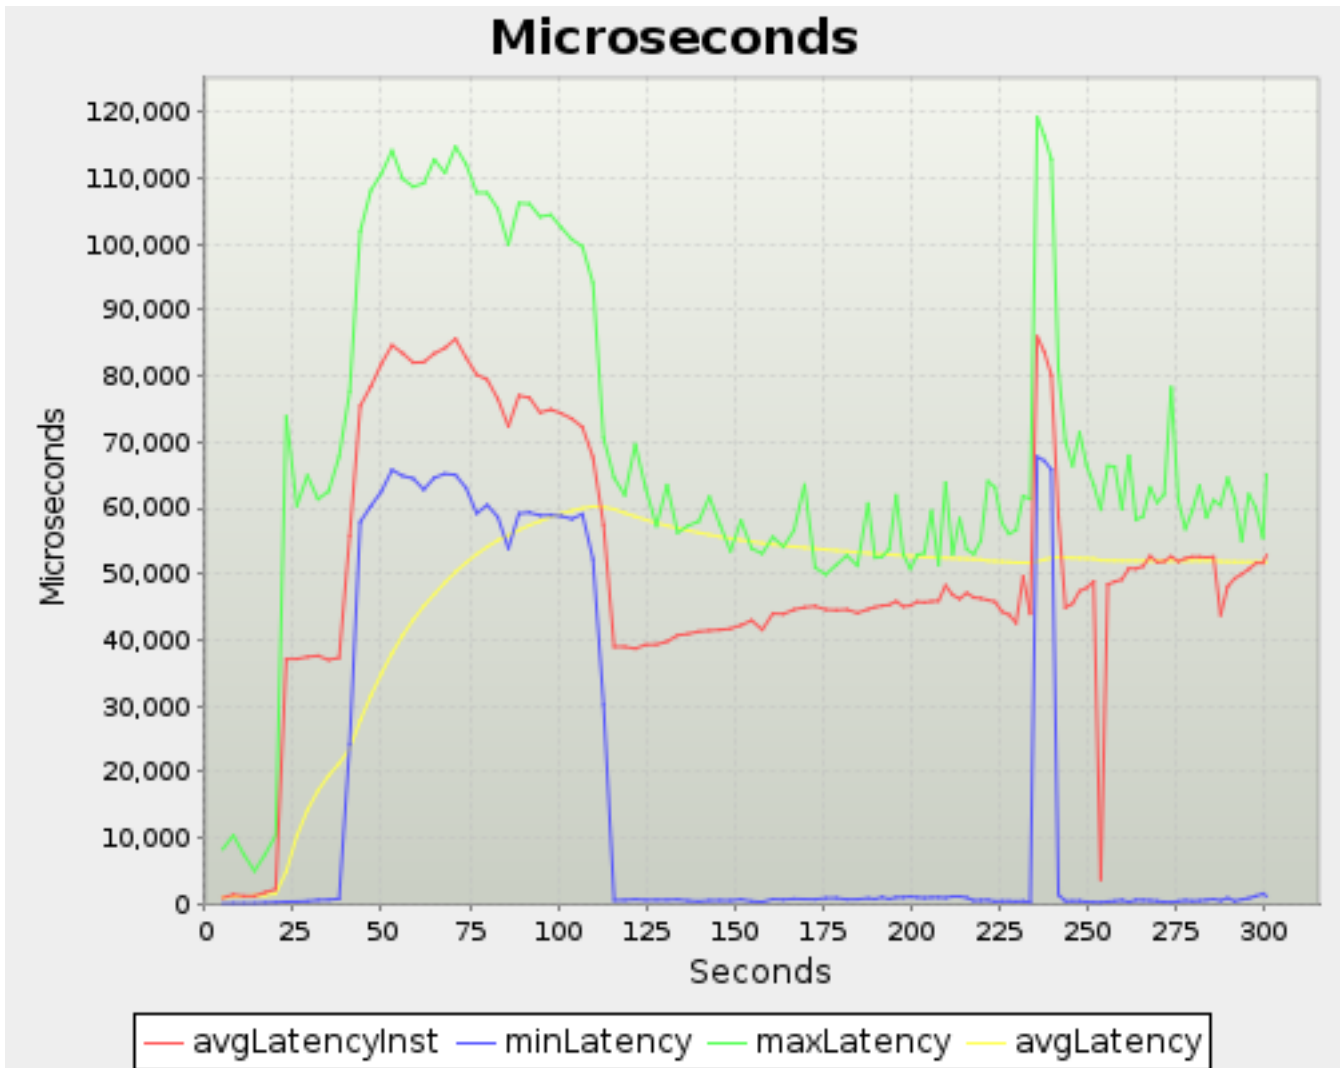

6.2.1.1. Microseconds

time	avgLatency	avgLatencyInst	maxLatency	minLatency
5.000	995.7772096420745	958.6364587774723	8,330.625	101.25
8.000	1,157.8162241800107	1,446.0132315521628	10,410.125	113.87499999999999
11.000	1,160.903186892216	1,241.4154609342702	7,514.375	104.12499999999999
14.000	1,274.7440726990158	1,247.1972010523173	5,028.375	112.5
17.000	1,368.0708300741462	1,784.1998332499584	7,543.625000000002	196.125
20.000	1,569.002429323613	2,274.22613510295	10,406.874999999995	270.75
23.000	4,929.933680075995	37,100.03563791876	73,841.625000000003	371.125
26.000	10,359.171509482836	37,134.78041348867	60,340.25	388.75
29.000	14,249.161939945467	37,443.005624776124	64,906.5	461.25
32.000	17,198.964969084987	37,623.42470128504	61,342.25	627.625
35.000	19,457.333814219055	36,993.488153115926	62,509.62499999999	671.5
38.000	21,308.75538799647	37,320.28970860704	67,777	829
41.000	23,548.809994736468	55,780.549852886914	77,630.75	24,266.375
44.000	27,829.90301381174	75,448.86179885163	101,907.125000000003	57,903.75
47.000	31,608.109306927363	78,398.68761991416	108,087.375000000003	60,284.875
50.000	34,931.957655431666	81,842.20206883887	110,610.125000000003	62,510.25
53.000	37,995.397294808434	84,635.61844197138	114,110.625000000003	65,749.375000000003
56.000	40,689.04948411608	83,443.10494984577	109,856.625000000003	64,870.25
59.000	43,062.81992376241	82,011.85847156576	108,647.375000000003	64,465.375
62.000	45,133.72520039812	82,087.04247627655	109,161.375000000003	62,798
65.000	46,956.35825438243	83,395.3874615233	112,746.875000000003	64,570.5
68.000	48,678.78187989813	84,214.98572991996	110,747.25	65,183.12499999999
71.000	50,299.16320674411	85,596.96550705057	114,678.875000000003	65,013.12499999999
74.000	51,720.32308538315	82,770.13184521352	112,069.75	63,039.25
77.000	52,992.871707960534	80,200.54134053795	107,749.5	59,193.75