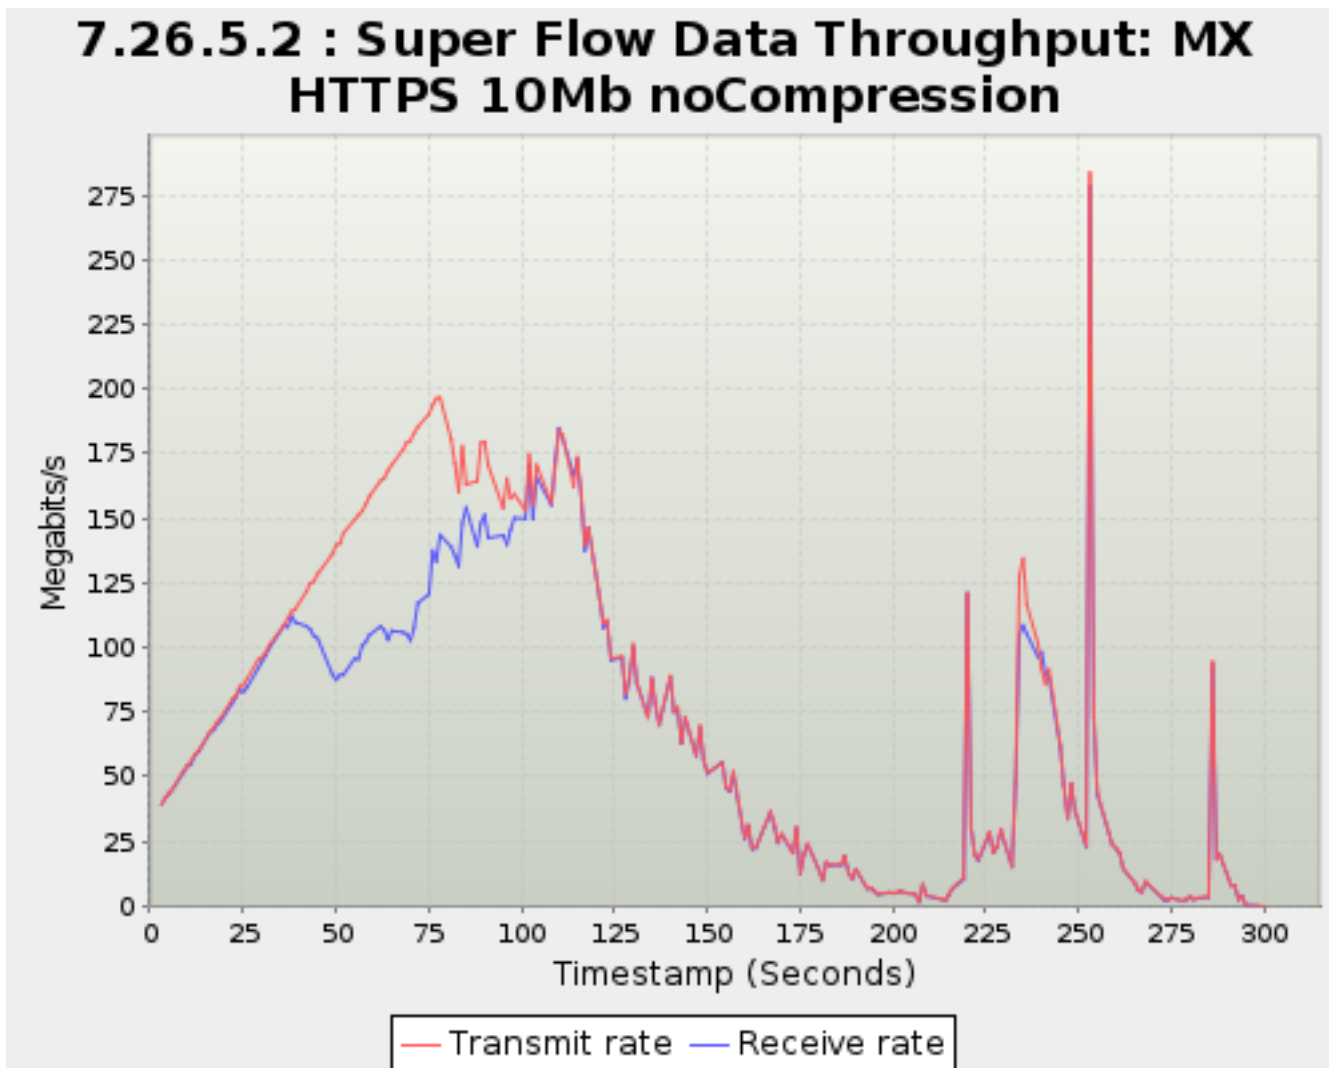

7.26.5.2. Super Flow Data Throughput: MX HTTPS 10Mb noCompression

Data Rate shown includes Ethernet overhead.

Rates can fluctuate slightly above the physical maximum due to round-off errors in calculations.

Physical speeds on fiber optic can legitimately exceed 10Gbps.

Timestamp	Transmit rate	Receive rate
<i>Seconds</i>	<i>Megabits/s</i>	
0.085	0.00	0.00
3.117	39.38	39.38
4.082	41.92	41.74
5.083	43.71	43.53
6.104	45.56	45.24
9.082	52.70	51.89
10.082	54.03	54.36
11.082	56.33	55.05
12.082	58.65	58.29
13.082	60.13	59.81
16.105	67.42	67.02
17.105	68.99	68.03
18.082	71.33	70.39
19.105	73.10	71.78
22.082	80.02	78.34
23.107	81.24	80.94
24.082	84.99	83.46
25.083	85.22	82.88
26.105	87.87	84.57