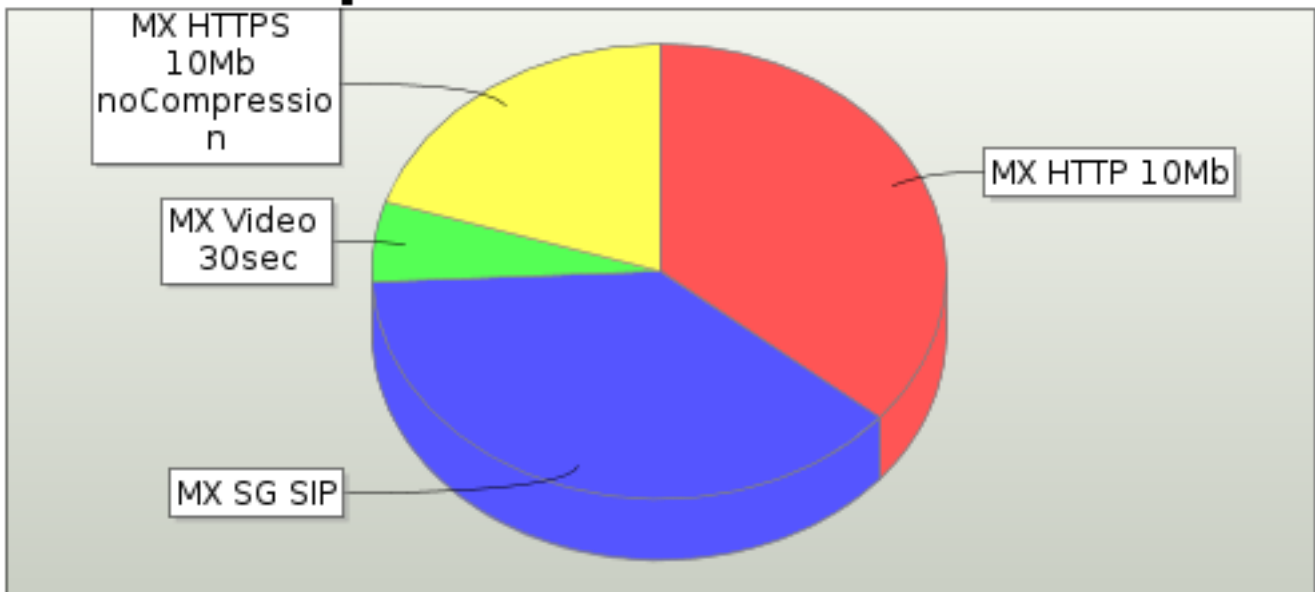

Super Flow Data Received

There may be slices in this graph that are too small to be displayed.

Super Flow	Data Transmitted (Bytes)	Data Transmitted (%)	Data Received (Bytes)	Data Received (%)	Delta Received (Tx - Rx) (Bytes)	% Received (%)
MX HTTP 10Mb	5,077,585,435	17.968%	4,363,798,475	36.070%	713,786,960	85.942
MX SG SIP	19,459,802,800	68.862%	4,619,477,105	38.184%	14,840,325,695	23.739
MX Video 30sec	953,753,086	3.375%	686,523,954	5.675%	267,229,132	71.981
MX HTTPS 10Mb noCompression	2,768,053,818	9.795%	2,428,173,581	20.071%	339,880,237	87.721