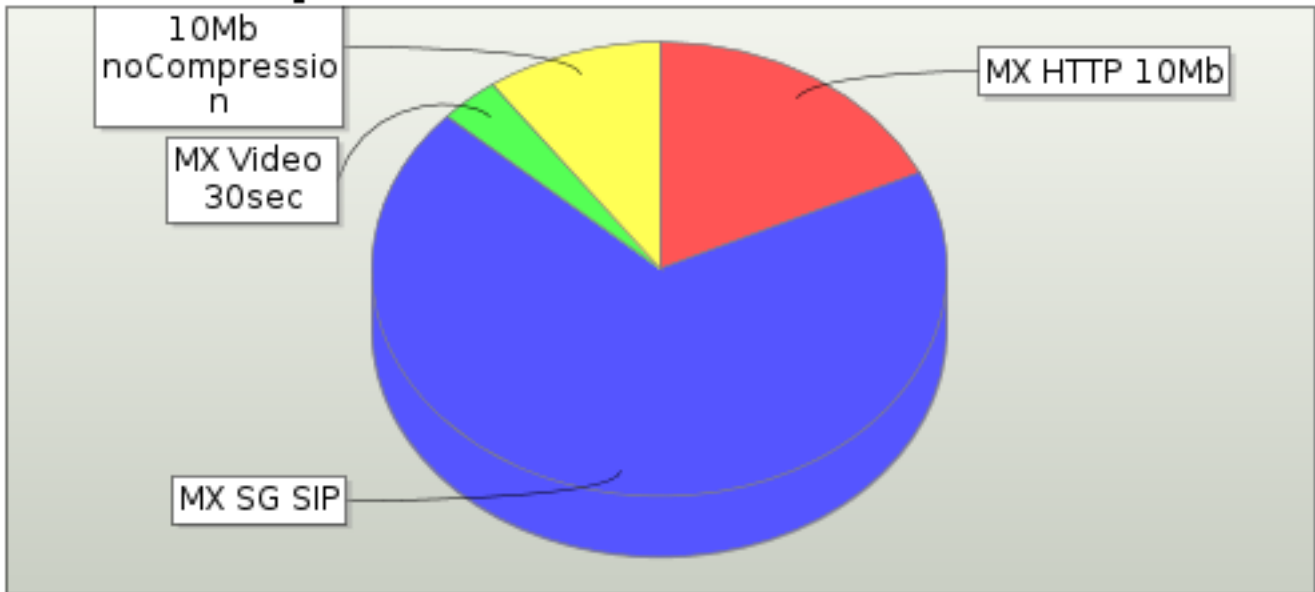

7.9. Super Flow Data

Super Flow Data Transmitted