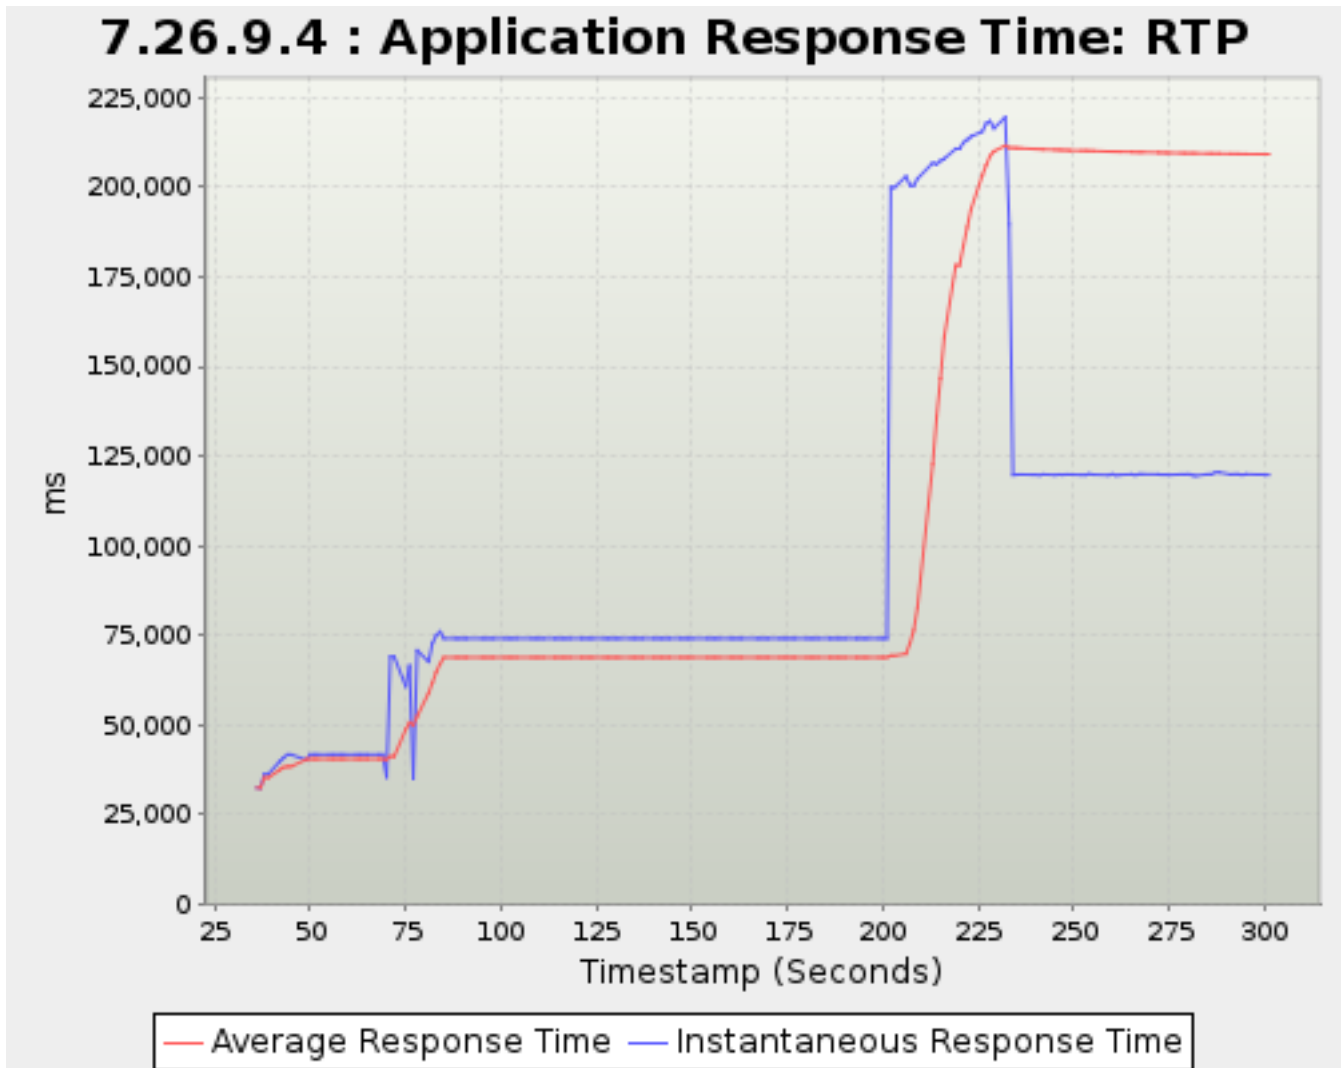

7.26.9.4. Application Response Time: RTP

Timestamp	Average Response Time	Instantaneous Response Time
<i>Seconds</i>		<i>Milliseconds</i>
3.117	0.0000	0.0000
4.082	0.0000	0.0000
5.083	0.0000	0.0000
6.104	0.0000	0.0000
9.082	0.0000	0.0000
10.082	0.0000	0.0000
11.082	0.0000	0.0000
12.082	0.0000	0.0000
13.082	0.0000	0.0000
16.105	0.0000	0.0000
17.105	0.0000	0.0000
18.082	0.0000	0.0000
19.105	0.0000	0.0000
22.082	0.0000	0.0000
23.107	0.0000	0.0000
24.082	0.0000	0.0000
25.083	0.0000	0.0000
26.105	0.0000	0.0000
29.082	0.0000	0.0000
30.082	0.0000	0.0000
31.105	0.0000	0.0000
32.104	0.0000	0.0000
36.105	32,478	32,478
37.105	32,478	32,478