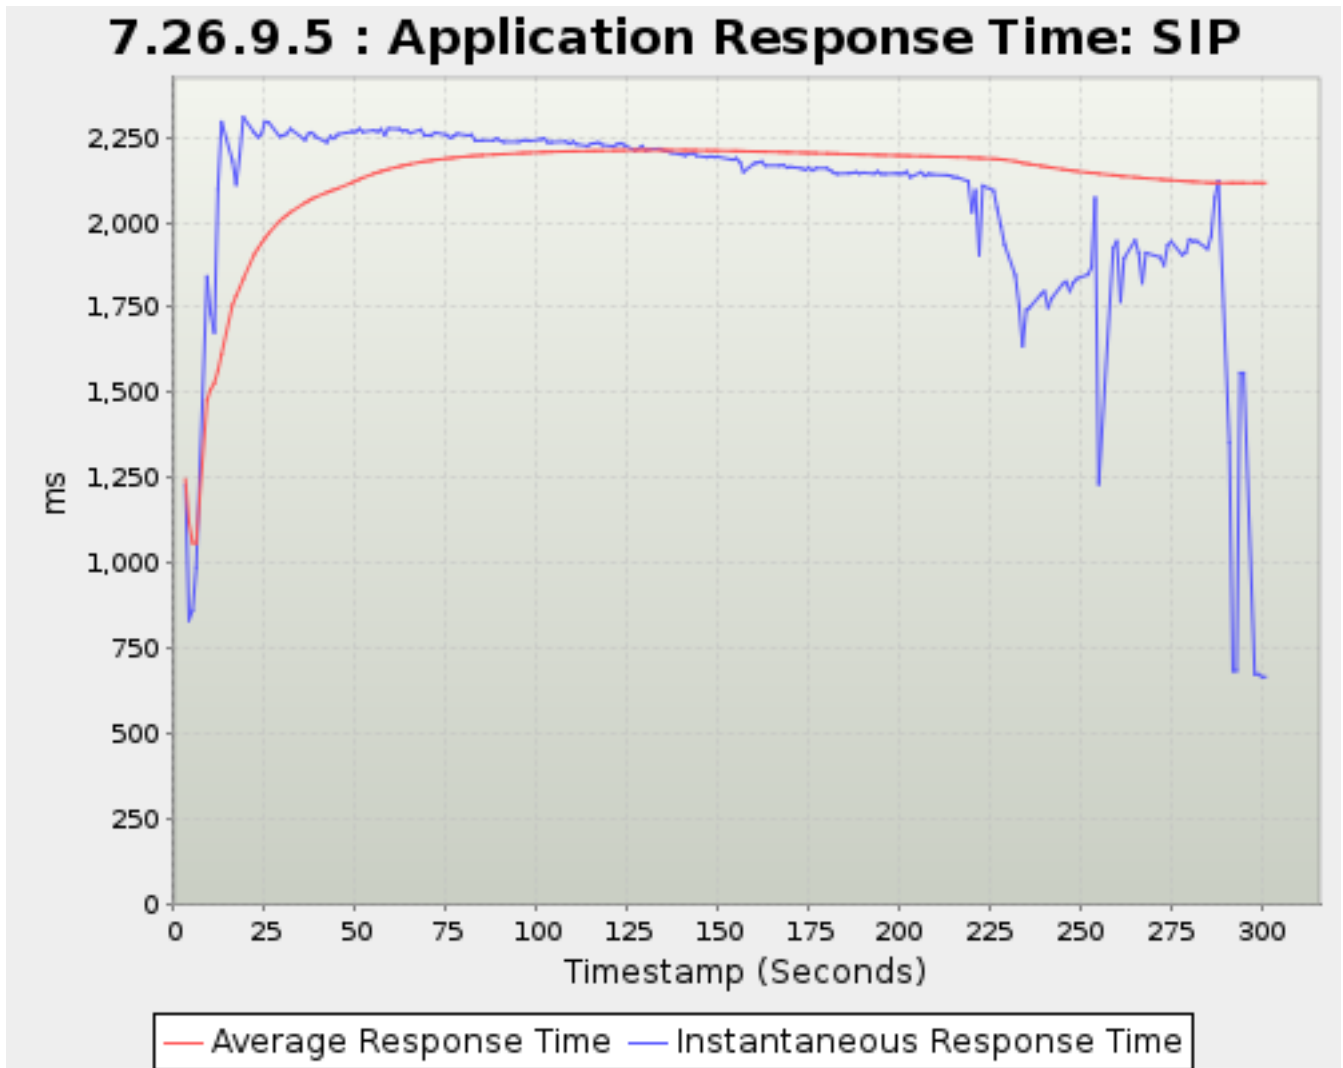

7.26.9.5. Application Response Time: SIP

Timestamp	Average Response Time	Instantaneous Response Time
<i>Seconds</i>		<i>Milliseconds</i>
0.085	0.0000	0.0000
3.117	1,246.2671	1,230.4220
4.082	1,119.6471	833.0765
5.083	1,060.2217	861.4800
6.104	1,059.1792	987.6310
9.082	1,478.0861	1,840.8062
10.082	1,510.4069	1,733.6344
11.082	1,528.1465	1,677.1538
12.082	1,564.4395	2,096.3227
13.082	1,613.1219	2,294.6749
16.105	1,758.2600	2,180.5385
17.105	1,784.2718	2,111.0184
18.082	1,807.8002	2,195.1131
19.105	1,834.3748	2,308.2506
22.082	1,905.9088	2,263.6193
23.107	1,923.1173	2,250.1598
24.082	1,938.3789	2,259.1187
25.083	1,953.9144	2,295.4663
26.105	1,968.0080	2,293.3239
29.082	2,003.7183	2,252.0799
30.082	2,012.7544	2,255.1399
31.105	2,021.4243	2,260.0103
32.104	2,029.7475	2,273.9789
36.105	2,057.2796	2,242.0639