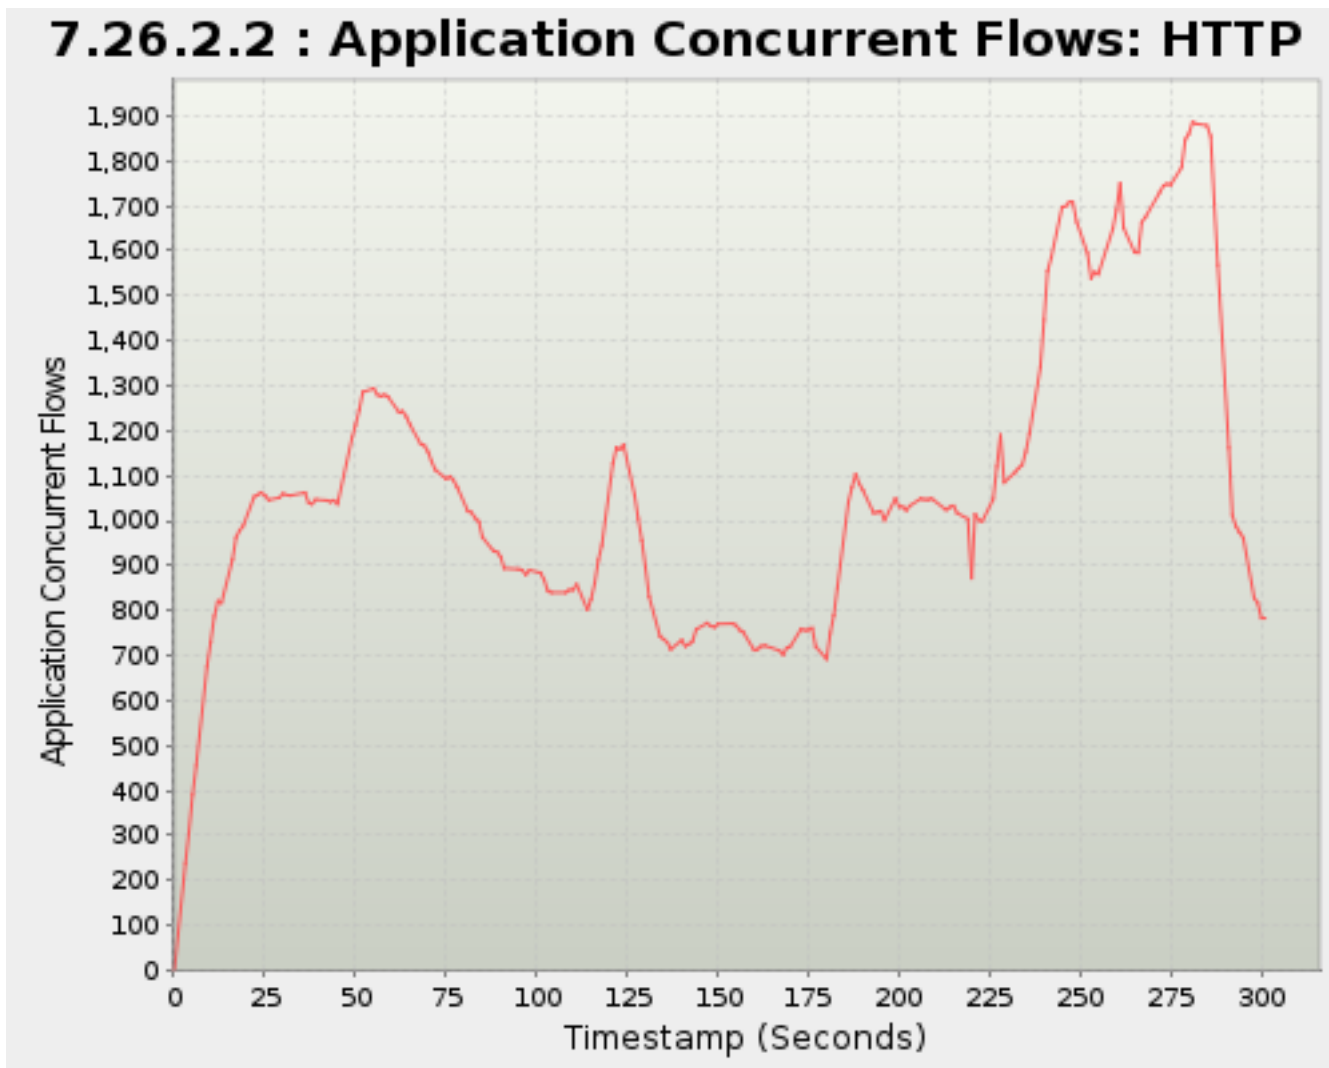

7.26.2.2. Application Concurrent Flows: HTTP

Timestamp	Application Concurrent Flows
<i>Seconds</i>	<i>Flows</i>
0.085	1
3.117	238
4.082	306
5.083	390
6.104	455
9.082	675
10.082	730
11.082	787
12.082	821
13.082	817
16.105	913
17.105	963
18.082	978
19.105	989
22.082	1,053
23.107	1,058
24.082	1,062
25.083	1,056
26.105	1,046
29.082	1,051
30.082	1,060
31.105	1,057
32.104	1,056
36.105	1,062