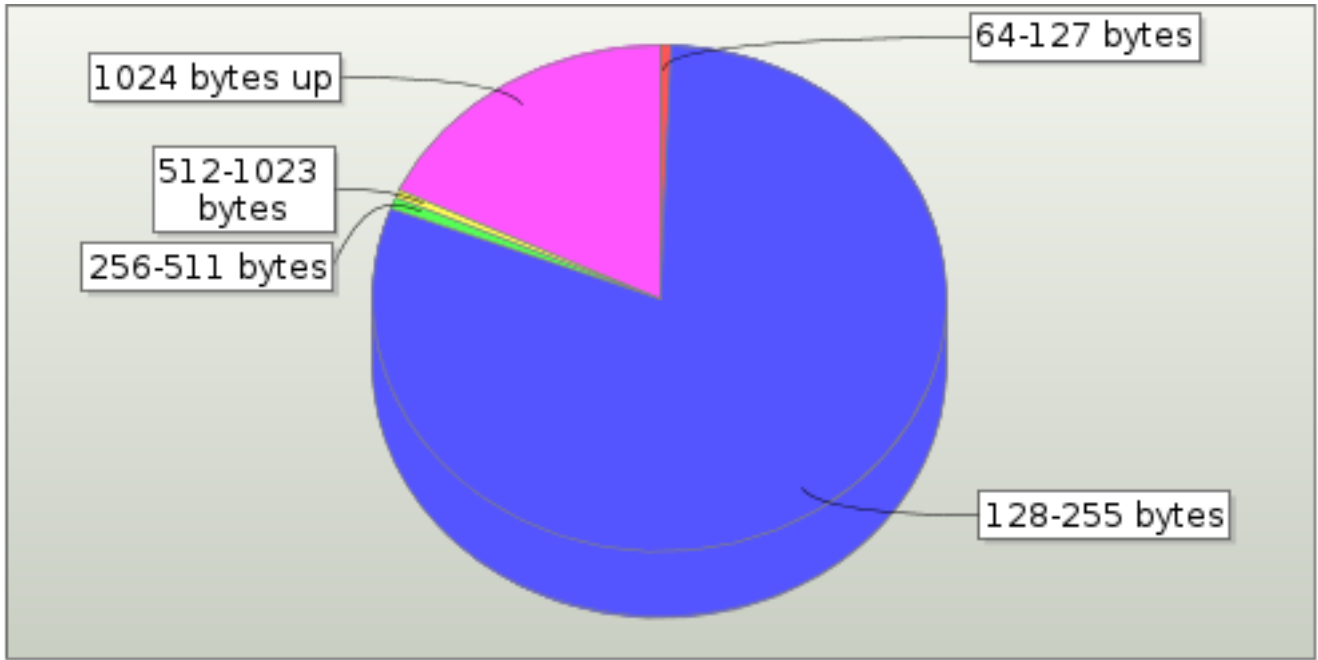

7.23. Received Frame Size

Received Frame Size statistics are currently aggregated "per interface", and not "per test component".

Measurement	Value (Frames)
64-127 bytes	168,188
128-255 bytes	21,968,408
256-511 bytes	209,128
512-1023 bytes	158,827
1024 bytes up	4,915,746