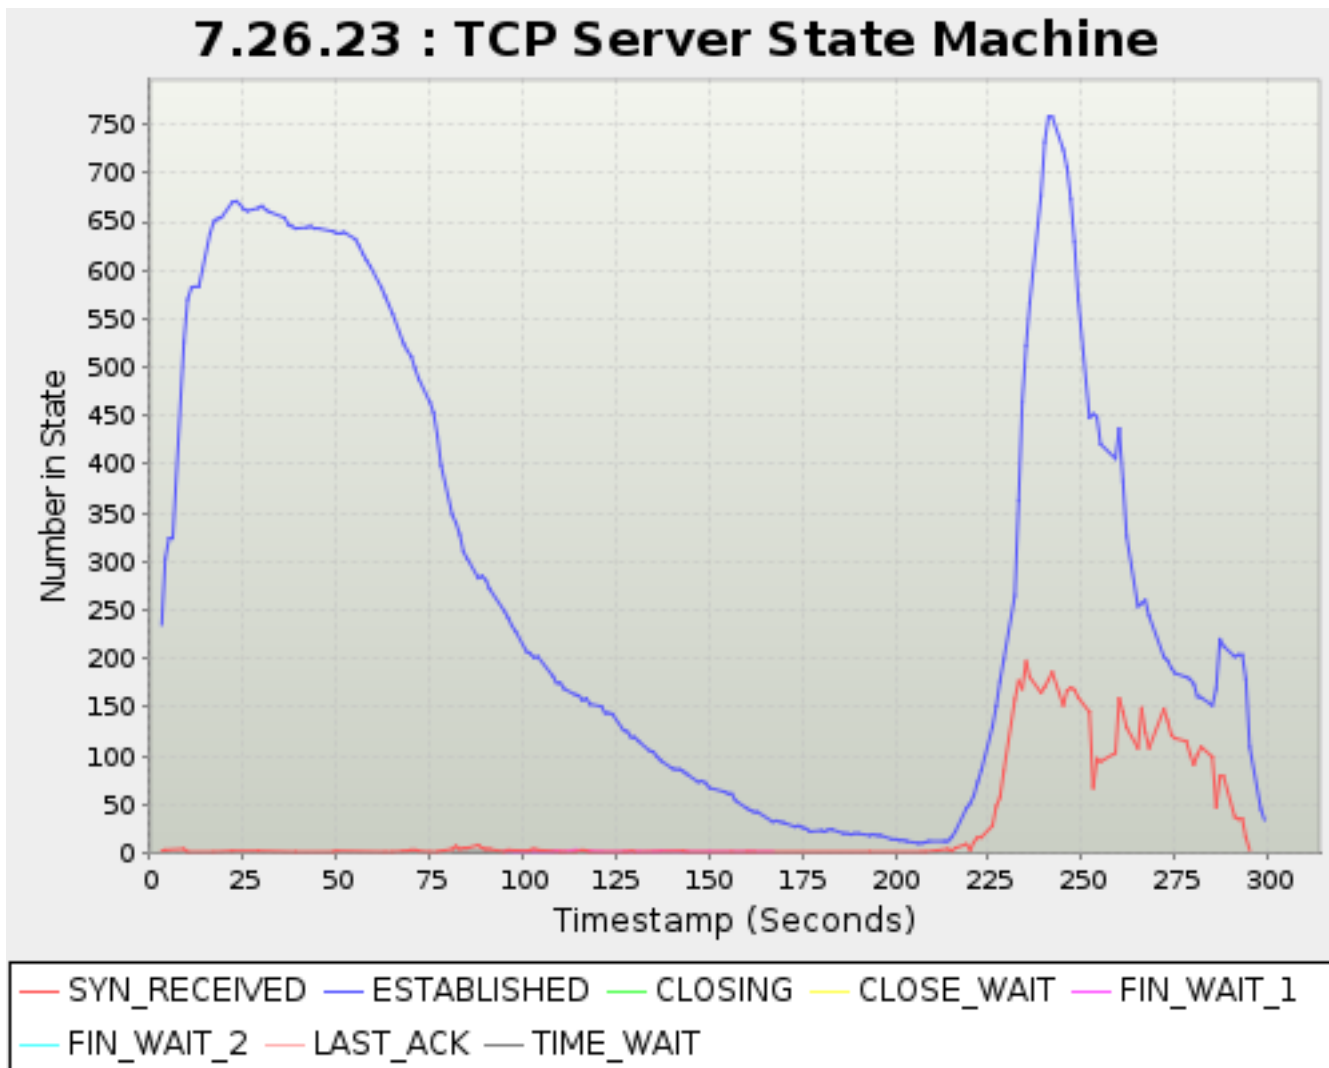

7.26.23. TCP Server State Machine

Timestamp	SYN_RECEIV ED	ESTABLISHE D	CLOSING	CLOSE_WAIT	FIN_WAIT_1	FIN_WAIT_2	LAST_ACK	TIME_WAIT
<i>Seconds</i>	<i>TCP Sessions</i>							
0.085	0	0	0	0	0	0	0	0
3.117	2	235	0	0	0	0	0	0
4.082	3	303	0	0	0	0	0	0
5.083	0	324	0	0	0	0	0	0
6.104	0	324	0	0	0	0	0	0
9.082	4	526	0	0	0	0	0	0
10.082	1	570	0	0	0	0	0	0
11.082	0	582	0	0	0	0	0	0
12.082	0	583	0	0	0	0	0	0
13.082	0	583	0	0	0	0	0	0
16.105	0	638	0	0	0	0	0	0
17.105	1	650	0	0	0	0	0	0
18.082	0	653	0	0	0	0	0	0
19.105	0	654	0	0	0	0	0	0
22.082	2	670	0	0	0	0	0	0
23.107	0	671	0	0	0	0	0	0
24.082	0	668	0	0	0	0	0	0
25.083	0	663	0	0	0	0	0	0
26.105	0	661	0	0	0	0	0	0
29.082	2	664	0	0	0	0	0	0
30.082	0	666	0	0	0	0	0	0
31.105	0	662	0	0	0	0	0	0