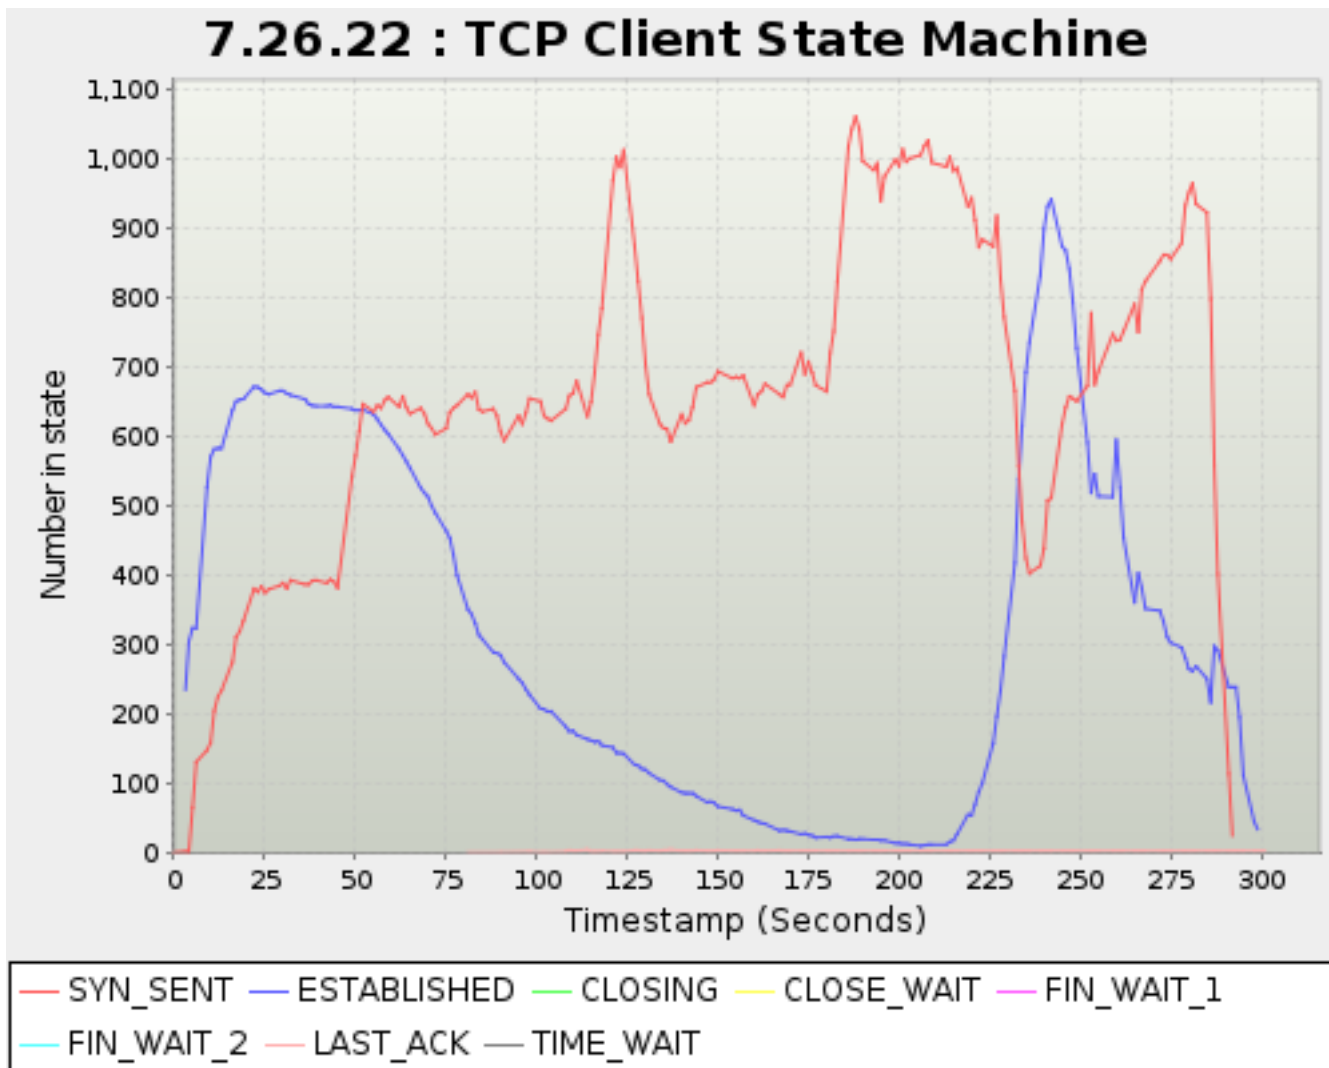

7.26.22. TCP Client State Machine

Timestamp	SYN_SENT	ESTABLISHE D	CLOSING	CLOSE_WAIT	FIN_WAIT_1	FIN_WAIT_2	LAST_ACK	TIME_WAIT
<i>Seconds</i>	<i>TCP Sessions</i>							
0.085	1	0	0	0	0	0	0	0
3.117	2	235	0	0	0	0	0	0
4.082	1	305	0	0	0	0	0	0
5.083	65	324	0	0	0	0	0	0
6.104	131	324	0	0	0	0	0	0
9.082	148	527	0	0	0	0	0	0
10.082	159	571	0	0	0	0	0	0
11.082	205	582	0	0	0	0	0	0
12.082	225	583	0	0	0	0	0	0
13.082	234	583	0	0	0	0	0	0
16.105	275	638	0	0	0	0	0	0
17.105	311	651	0	0	0	0	0	0
18.082	319	653	0	0	0	0	0	0
19.105	334	654	0	0	0	0	0	0
22.082	381	672	0	0	0	0	0	0
23.107	376	671	0	0	0	0	0	0
24.082	384	668	0	0	0	0	0	0
25.083	375	663	0	0	0	0	0	0
26.105	380	661	0	0	0	0	0	0
29.082	385	666	0	0	0	0	0	0
30.082	389	666	0	0	0	0	0	0
31.105	381	662	0	0	0	0	0	0