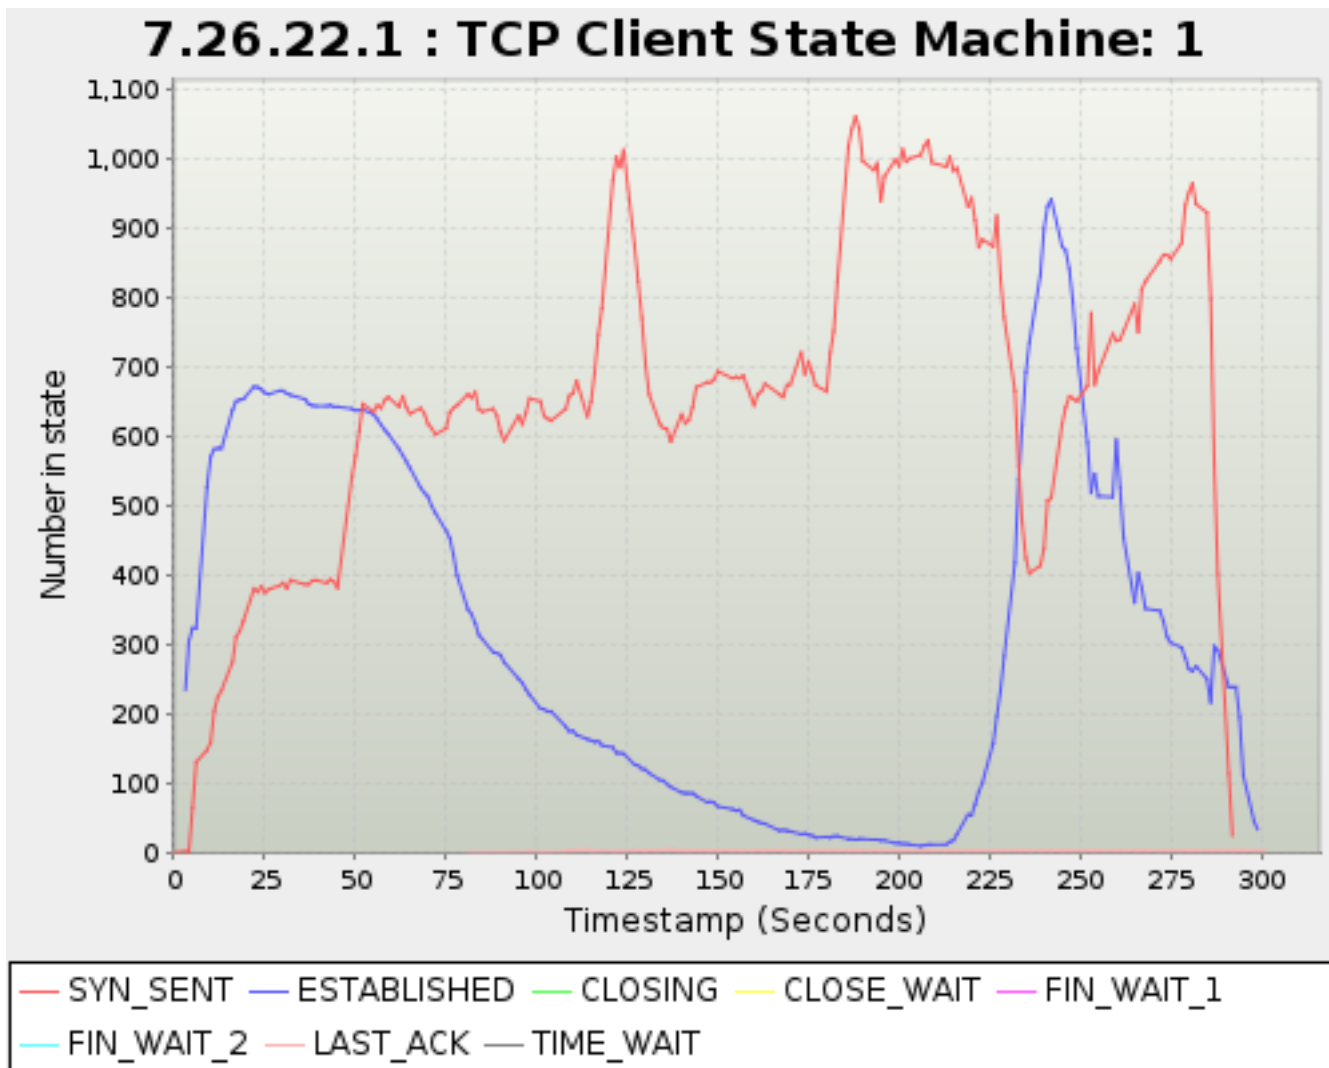

7.26.22.1. TCP Client State Machine: 1

Timestamp	SYN_SENT	ESTABLISHE D	CLOSING	CLOSE_WAIT	FIN_WAIT_1	FIN_WAIT_2	LAST_ACK	TIME_WAIT
<i>Seconds</i>	<i>TCP Sessions</i>							
0.085	1	0	0	0	0	0	0	0
3.117	2	235	0	0	0	0	0	0
4.082	1	305	0	0	0	0	0	0
5.083	65	324	0	0	0	0	0	0
6.104	131	324	0	0	0	0	0	0
9.082	148	527	0	0	0	0	0	0
10.082	159	571	0	0	0	0	0	0
11.082	205	582	0	0	0	0	0	0
12.082	225	583	0	0	0	0	0	0
13.082	234	583	0	0	0	0	0	0
16.105	275	638	0	0	0	0	0	0
17.105	311	651	0	0	0	0	0	0
18.082	319	653	0	0	0	0	0	0
19.105	334	654	0	0	0	0	0	0
22.082	381	672	0	0	0	0	0	0
23.107	376	671	0	0	0	0	0	0
24.082	384	668	0	0	0	0	0	0
25.083	375	663	0	0	0	0	0	0
26.105	380	661	0	0	0	0	0	0
29.082	385	666	0	0	0	0	0	0
30.082	389	666	0	0	0	0	0	0
31.105	381	662	0	0	0	0	0	0