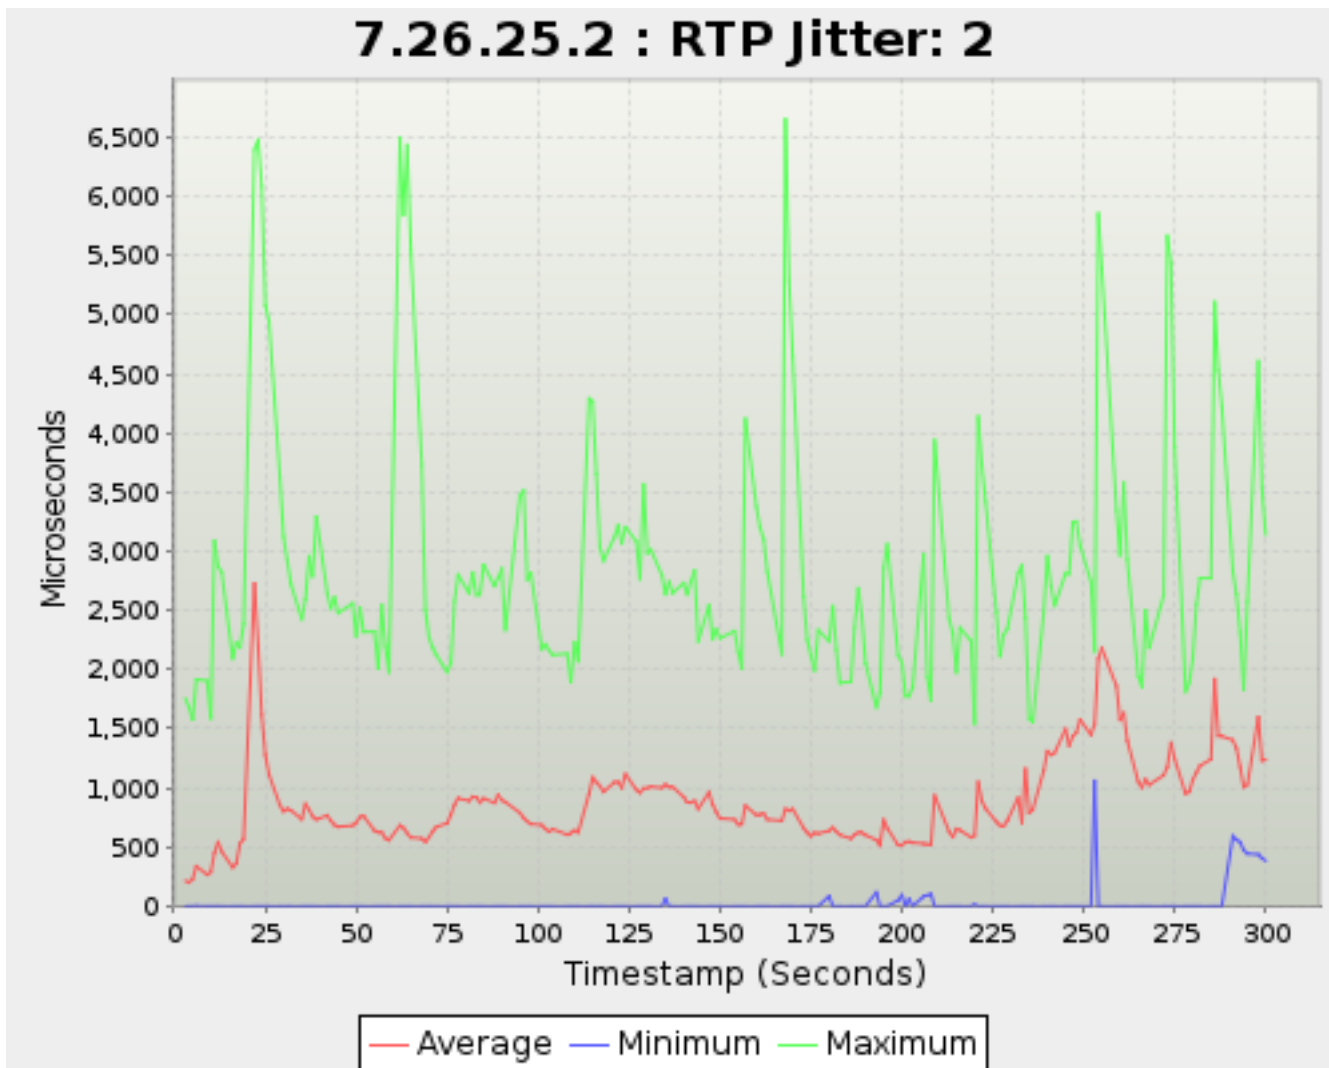

7.26.25.2. RTP Jitter: 2

Timestamp <i>Seconds</i>	Average	Minimum <i>Microseconds</i>	Maximum
3.117	214.45058765105114	0.0	1,754.875
4.082	201.71067033531884	0.0	1,682.875
5.083	228.3953217092338	0.0	1,578.875
6.104	338.10485450235336	2.25	1,917.0
9.082	267.3176409374717	0.0	1,905.5
10.082	287.7013710277394	0.0	1,589.0
11.082	451.13573948901075	0.0	3,090.5
12.082	543.1119878603945	0.0	2,873.25
13.082	462.47293870770307	0.0	2,824.375
16.105	328.2373774280713	0.0	2,093.0
17.105	361.09333858629634	0.0	2,227.375
18.082	528.346382908521	0.0	2,187.375
19.105	569.7368206223115	0.0	2,385.125
22.082	2,728.4879596250903	0.0	6,397.375
23.107	2,200.7083920544733	0.0	6,479.125
24.082	1,617.5003138924192	0.0	6,085.25
25.083	1,278.396080130264	0.0	5,078.625
26.105	1,112.5375062979758	0.0	4,947.875
29.082	853.6489125270144	0.0	3,628.75
30.082	801.8014478719971	0.0	3,123.625
31.105	823.7079932049489	0.0	2,926.25
32.104	810.9302503402608	0.0	2,723.0
35.105	735.2113524108192	0.0	2,427.25
36.105	864.0534481945514	0.0	2,596.75