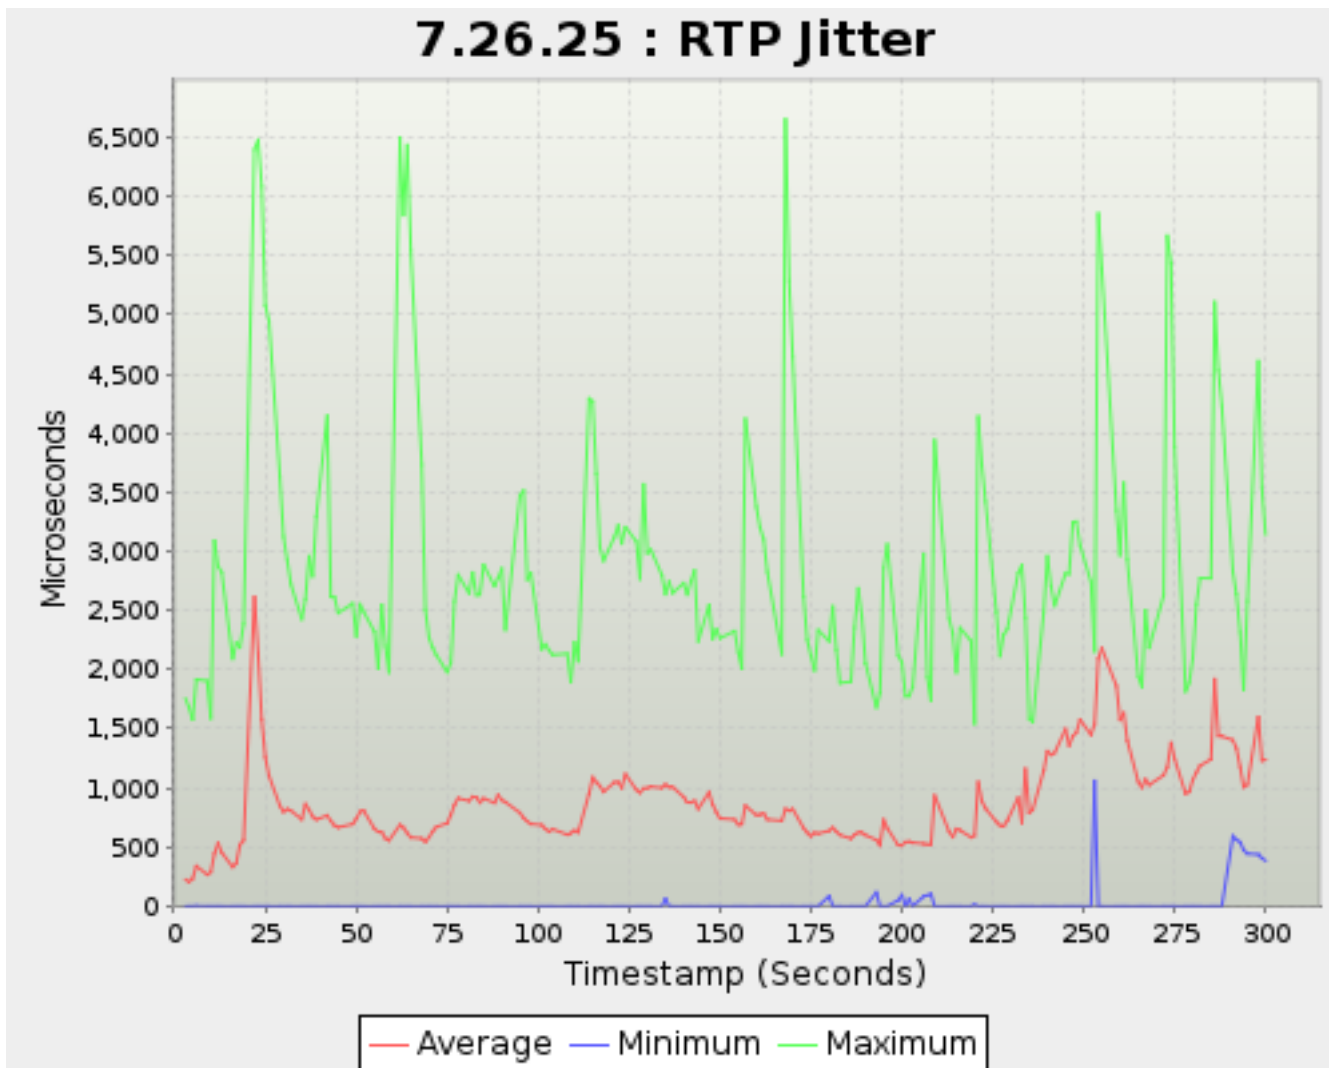

7.26.25. RTP Jitter

Timestamp	Average	Minimum	Maximum
<i>Seconds</i>		<i>Microseconds</i>	
3.117	224.30833787796158	0.0	1,754.875
4.082	206.44072172102707	0.0	1,682.875
5.083	233.08833971653016	0.0	1,578.875
6.104	339.82617523997044	2.25	1,917.0
9.082	267.6707926981745	0.0	1,905.5
10.082	287.4381463491069	0.0	1,589.0
11.082	444.5769771803689	0.0	3,090.5
12.082	533.5342367904125	0.0	2,873.25
13.082	453.5633440386188	0.0	2,824.375
16.105	331.9362106022811	0.0	2,093.0
17.105	364.33276740237693	0.0	2,227.375
18.082	520.3730686678946	0.0	2,187.375
19.105	556.7270567786791	0.0	2,385.125
22.082	2,614.4028266435107	0.0	6,397.375
23.107	2,130.0984271371644	0.0	6,479.125
24.082	1,581.2070419627848	0.0	6,085.25
25.083	1,257.8856138413935	0.0	5,078.625
26.105	1,100.6576885122192	0.0	4,947.875
29.082	848.7865559437915	0.0	3,628.75
30.082	797.9187712481787	0.0	3,123.625
31.105	820.6126281641095	0.0	2,926.25
32.104	808.6791502276176	0.0	2,723.0
35.105	734.2463115778945	0.0	2,427.25
36.105	863.0710745875416	0.0	2,596.75