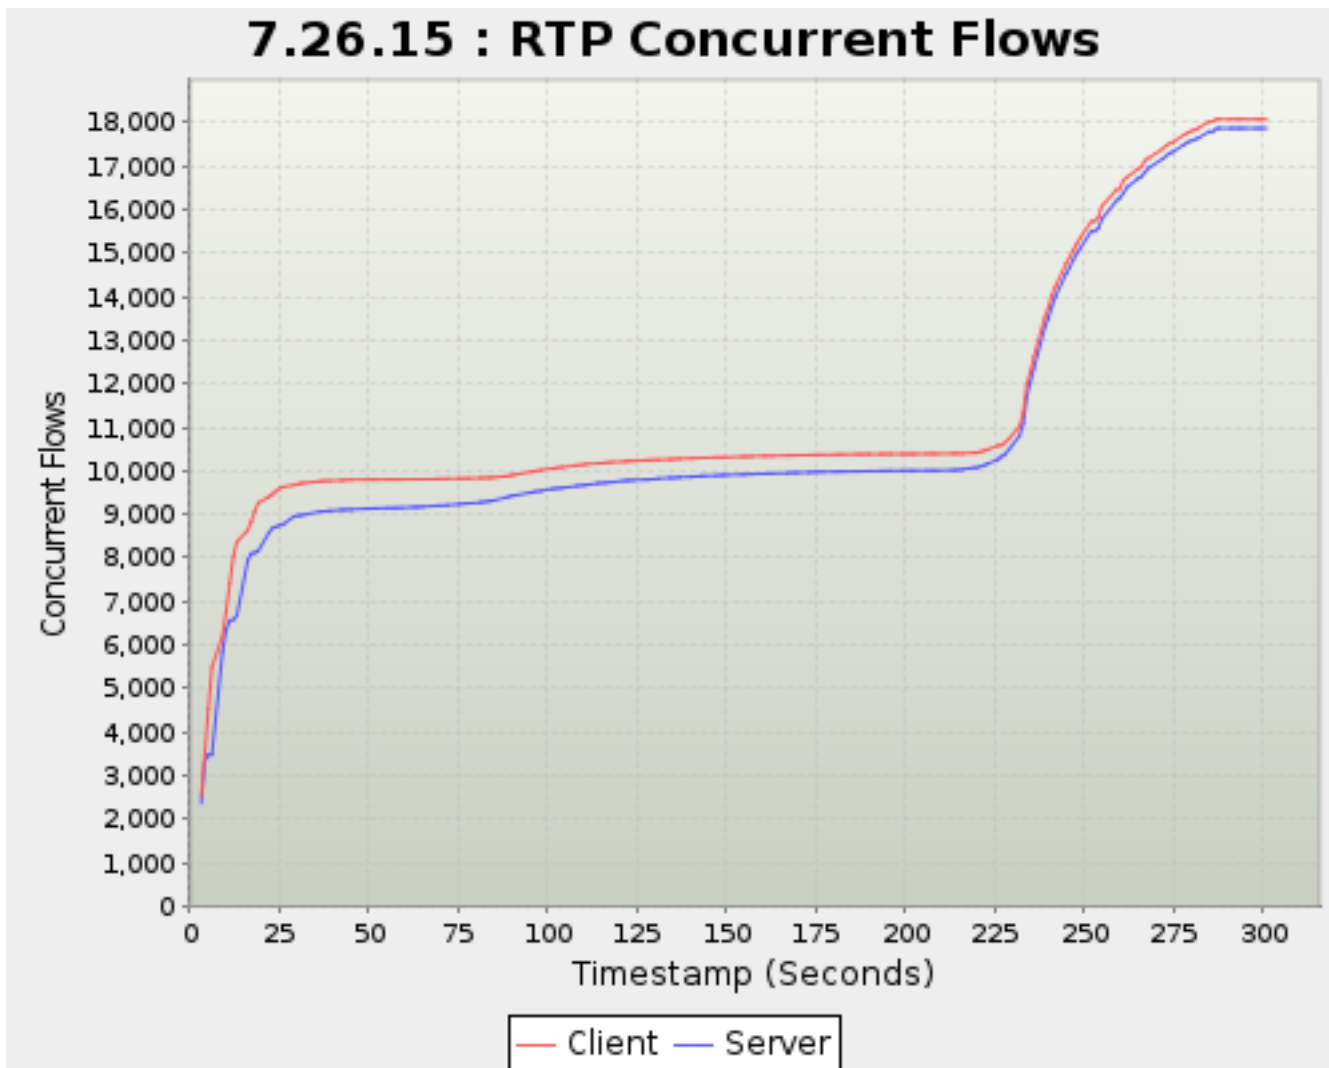

7.26.15. RTP Concurrent Flows

Timestamp	Client	Server
Seconds	RTP Sessions	
3.117	2,528	2,372
4.082	3,481	3,319
5.083	4,524	3,478
6.104	5,487	3,478
9.082	6,214	5,848
10.082	6,772	6,342
11.082	7,410	6,557
12.082	8,024	6,580
13.082	8,363	6,674
16.105	8,632	7,937
17.105	8,834	8,100
18.082	9,074	8,122
19.105	9,266	8,164
22.082	9,405	8,582
23.107	9,464	8,685
24.082	9,536	8,717
25.083	9,600	8,743
26.105	9,629	8,775
29.082	9,671	8,950
30.082	9,693	8,970
31.105	9,715	8,979
32.104	9,722	8,996
36.105	9,758	9,060
37.105	9,765	9,066