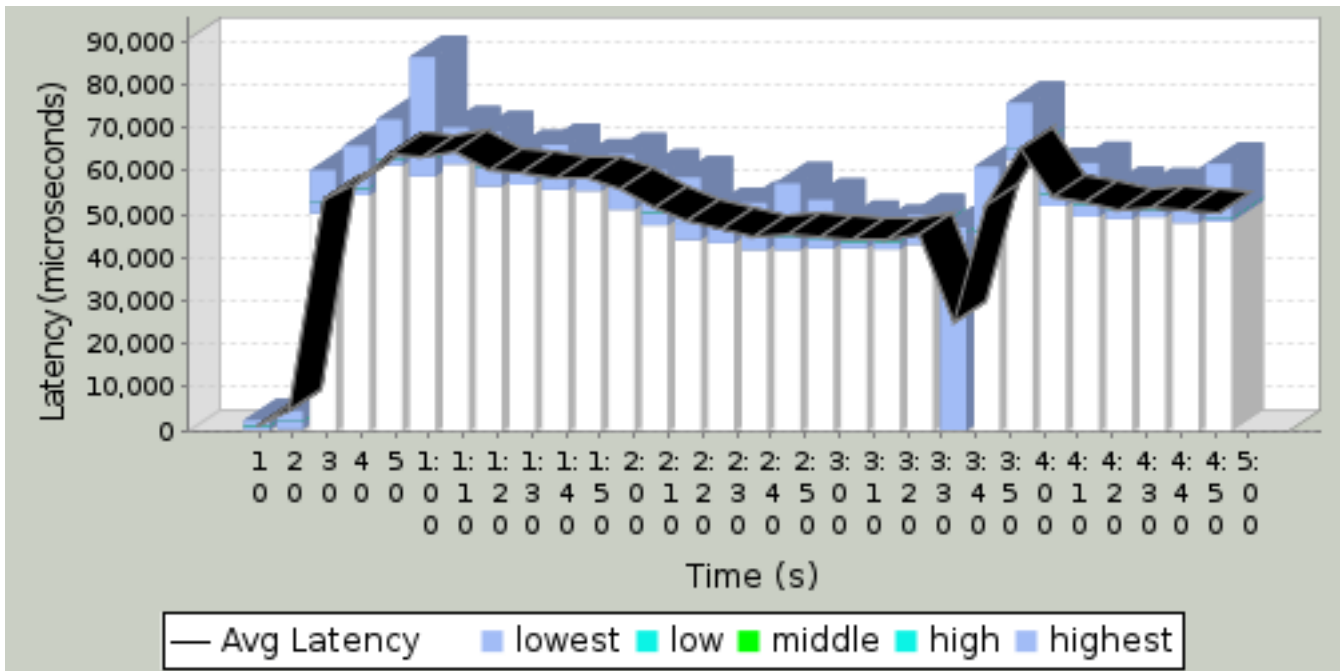

7.26.31.2. Frame Latency Distribution: 2

This chart shows latency ranges on the Y axis. The length of a colored bucket signifies its size relative to the total latency spread. It does not correspond to the number of packets.

The latency buckets are generated each second to an ideal normal curve, real packet latencies should be close but not exactly normal.

Buckets are generated as - bucket1 (dark blue): lowest 2.2%; bucket2 (light blue): low 13.7%; bucket3 (green): middle 68.2%; bucket4 (light blue): high 13.7%; bucket5 (dark blue): highest 2.2%

68.2% of packets sent during the interval (ideally) will be in the middle bucket (green).

Layer 2 and 3 tests on 1Gig blades do not support dynamic latency. These tests will have static 10,100,1000,10000,10000+ ms buckets.

Timestamp	Average Latency	lowest latency	low latency	middle latency	high latency	highest latency	lowest count	low count	middle count	high count	highest count
microseconds						packets					
2.082	740.273	128.750 ≤ 10.000	10.000 < 100.000	100.000 < 1000.000	1000.000 < 10000.000	> 10000.000	0	0	2,036 80.730%	481 19.072%	5 0.198%
3.117	1,156.055	117.500 ≤ 740.250	740.250 < 740.375	740.375 < 740.500	740.500 < 740.625	> 740.625	5,042 17.489%	3 0.010%	4 0.014%	0	23,781 82.487%
5.083	1,111.755	113.625 ≤ 1030.750	1030.750 < 1030.880	1030.880 < 1031.000	1031.000 < 1031.120	> 1031.120	16,962 50.871%	5 0.015%	9 0.027%	2 0.006%	16,365 49.081%
6.104	1,451.820	96.125 ≤ 1111.750	1111.750 < 1111.880	1111.880 < 1112.000	1112.000 < 1112.120	> 1112.120	14,041 47.065%	2 0.007%	6 0.020%	4 0.013%	15,780 52.894%
8.104	1,086.967	110.000 ≤ 1510.750	1510.750 < 1510.880	1510.880 < 1511.000	1511.000 < 1511.120	> 1511.120	37,912 90.879%	4 0.010%	3 0.007%	1 0.002%	3,797 9.102%