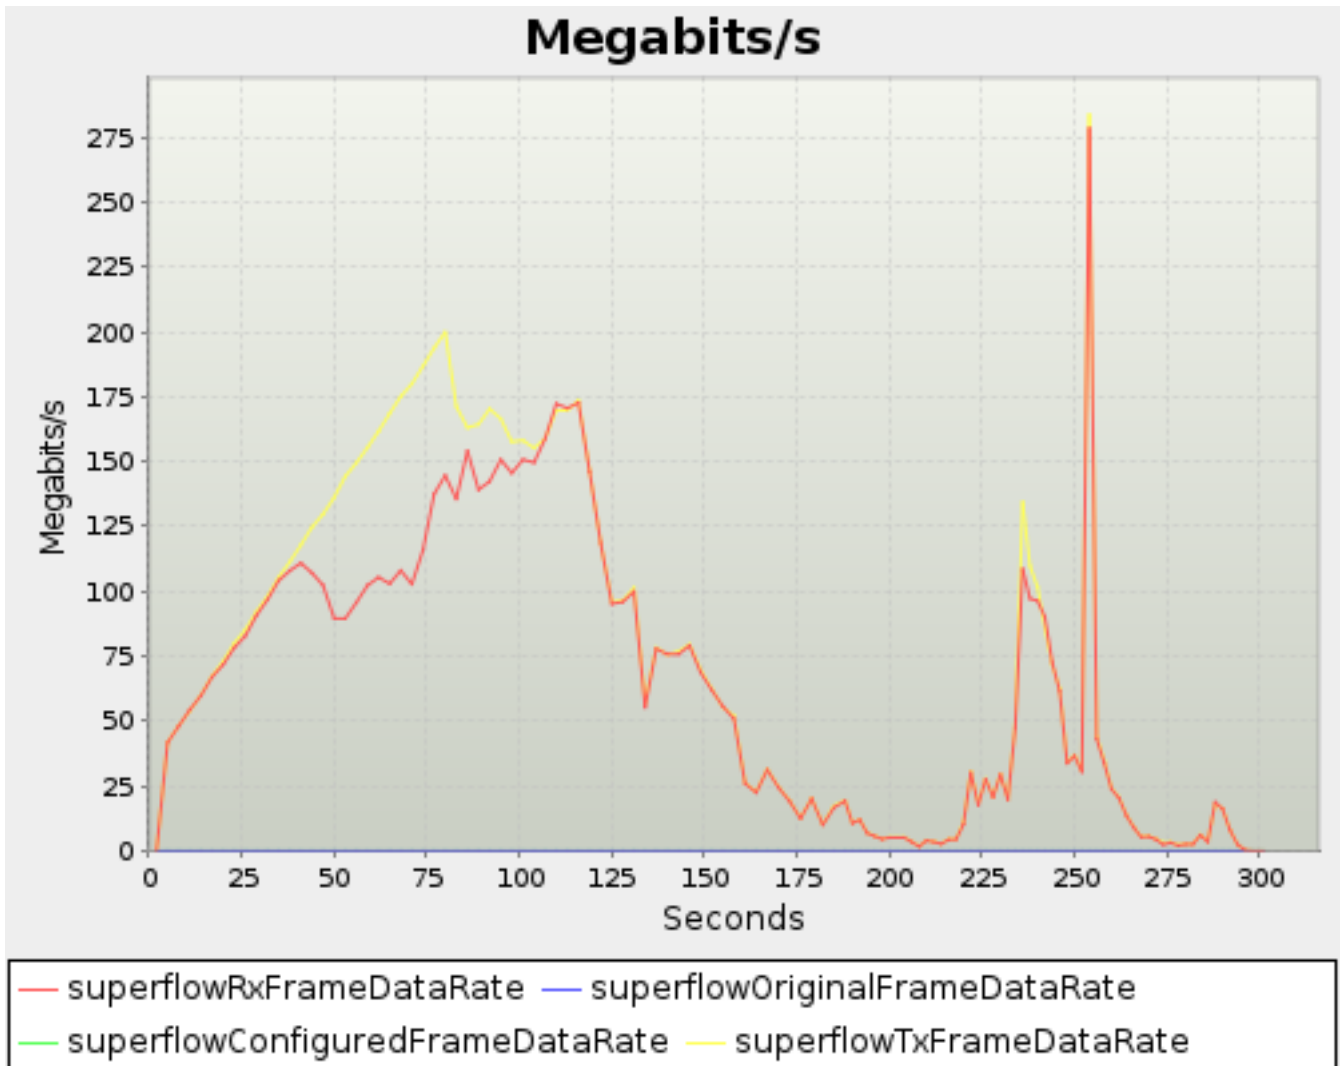

6.3.5.2. Megabits/s

time	superflowConfiguredFrameDataRate	superflowOriginalFrameDataRate	superflowRxFrameDataRate	superflowTxFrameDataRate
2.000	0	0	0	0.02051
5.000	0	0	41.74	41.92
8.000	0	0	48.11	48.27
11.000	0	0	54.36	54.03
14.000	0	0	59.81	60.13
17.000	0	0	67.02	67.42
20.000	0	0	71.78	73.1
23.000	0	0	78.34	80.02
26.000	0	0	82.88	85.22
29.000	0	0	90.8	92.22
32.000	0	0	96.85	98.16
35.000	0	0	104.2	105.5
38.000	0	0	108	111.4
41.000	0	0	110.9	117.9
44.000	0	0	107.1	124.8
47.000	0	0	102.4	129.8
50.000	0	0	89.61	136.2
53.000	0	0	89.55	144.3
56.000	0	0	95.73	149.5
59.000	0	0	102.3	155.5
62.000	0	0	105.4	161.7
65.000	0	0	103	168.6
68.000	0	0	108.1	175.2