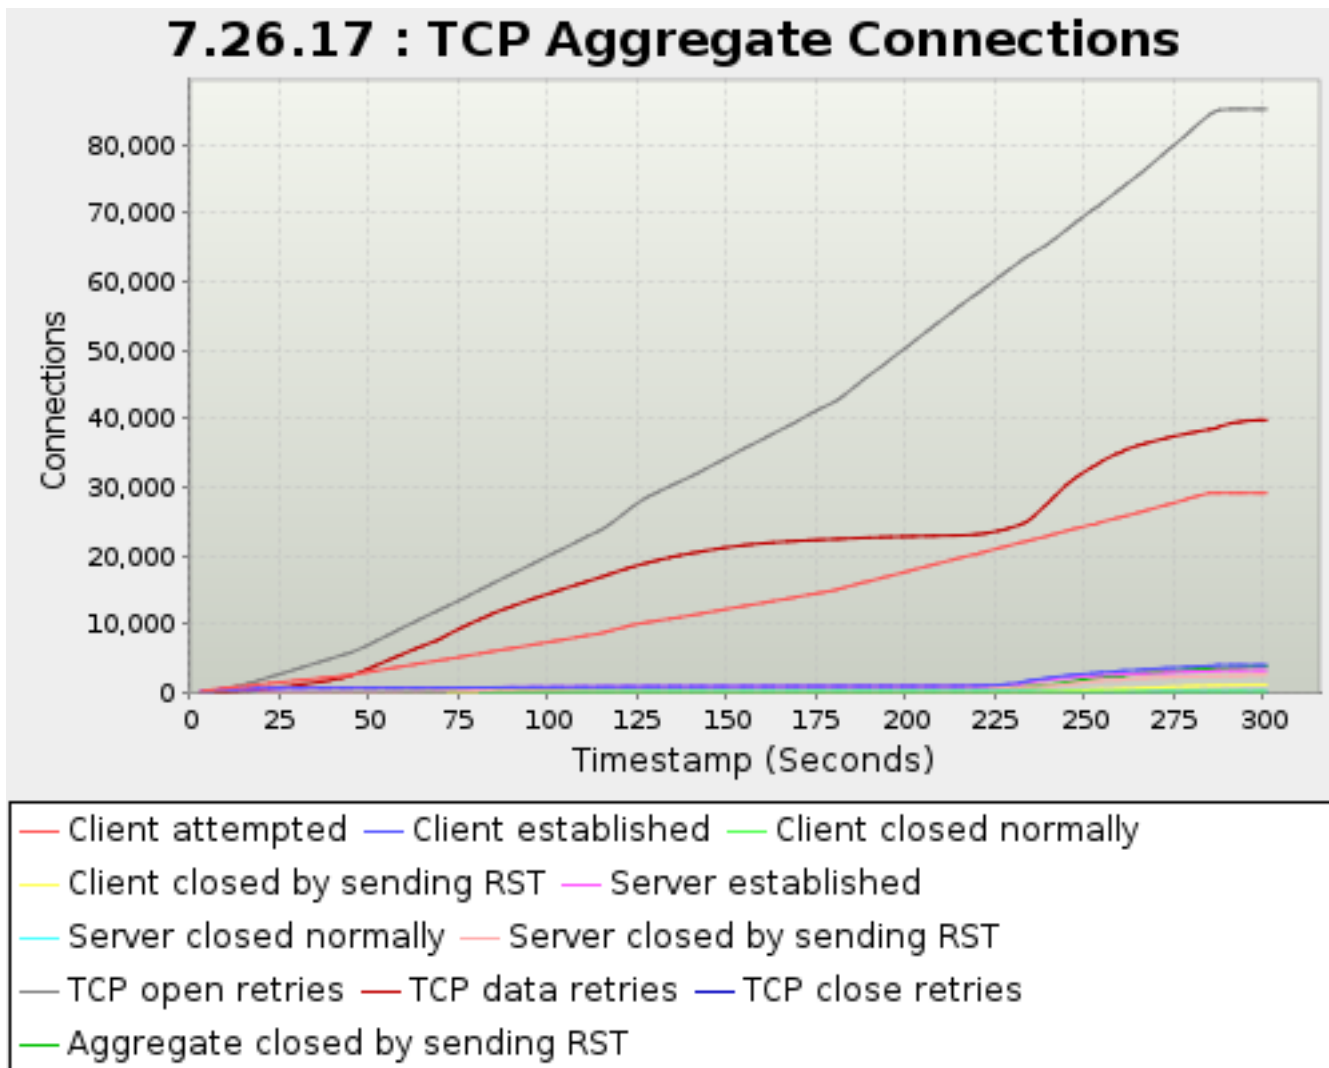

7.26.17. TCP Aggregate Connections

Timestamp	Client attempted	Client established	Client closed normally	Client closed by sending RST	Server established	Server closed normally	Server closed by sending RST	TCP open retries	TCP data retries	TCP close retries	Aggregate closed by sending RST
Seconds	TCP Sessions										
0.085	0	0	0	0	0	0	0	0	0	0	0
3.117	237	235	0	0	235	0	0	67	14	0	0
4.082	306	305	0	0	303	0	0	71	30	0	0
5.083	389	324	0	0	324	0	0	116	48	0	0
6.104	455	324	0	0	324	0	0	221	72	0	0
9.082	675	527	0	0	526	0	0	603	125	0	0
10.082	730	571	0	0	570	0	0	686	156	0	0
11.082	787	582	0	0	582	0	0	762	182	0	0
12.082	840	583	0	0	583	0	0	879	216	0	0
13.082	881	583	0	0	583	0	0	988	242	0	0
16.105	1,034	638	0	0	638	0	0	1,379	337	0	0
17.105	1,102	651	0	0	650	0	0	1,509	379	0	0
18.082	1,153	653	0	0	653	0	0	1,641	422	0	0
19.105	1,217	655	0	0	655	0	1	1,802	471	0	1
22.082	1,389	678	0	0	676	0	6	2,295	633	0	6
23.107	1,440	687	0	0	687	0	16	2,457	694	0	16
24.082	1,491	689	0	0	689	0	21	2,599	742	0	21
25.083	1,536	690	0	0	690	0	27	2,752	812	0	27
26.105	1,598	692	0	0	692	0	31	2,897	861	0	31
29.082	1,774	710	0	0	708	0	44	3,369	1,056	0	44