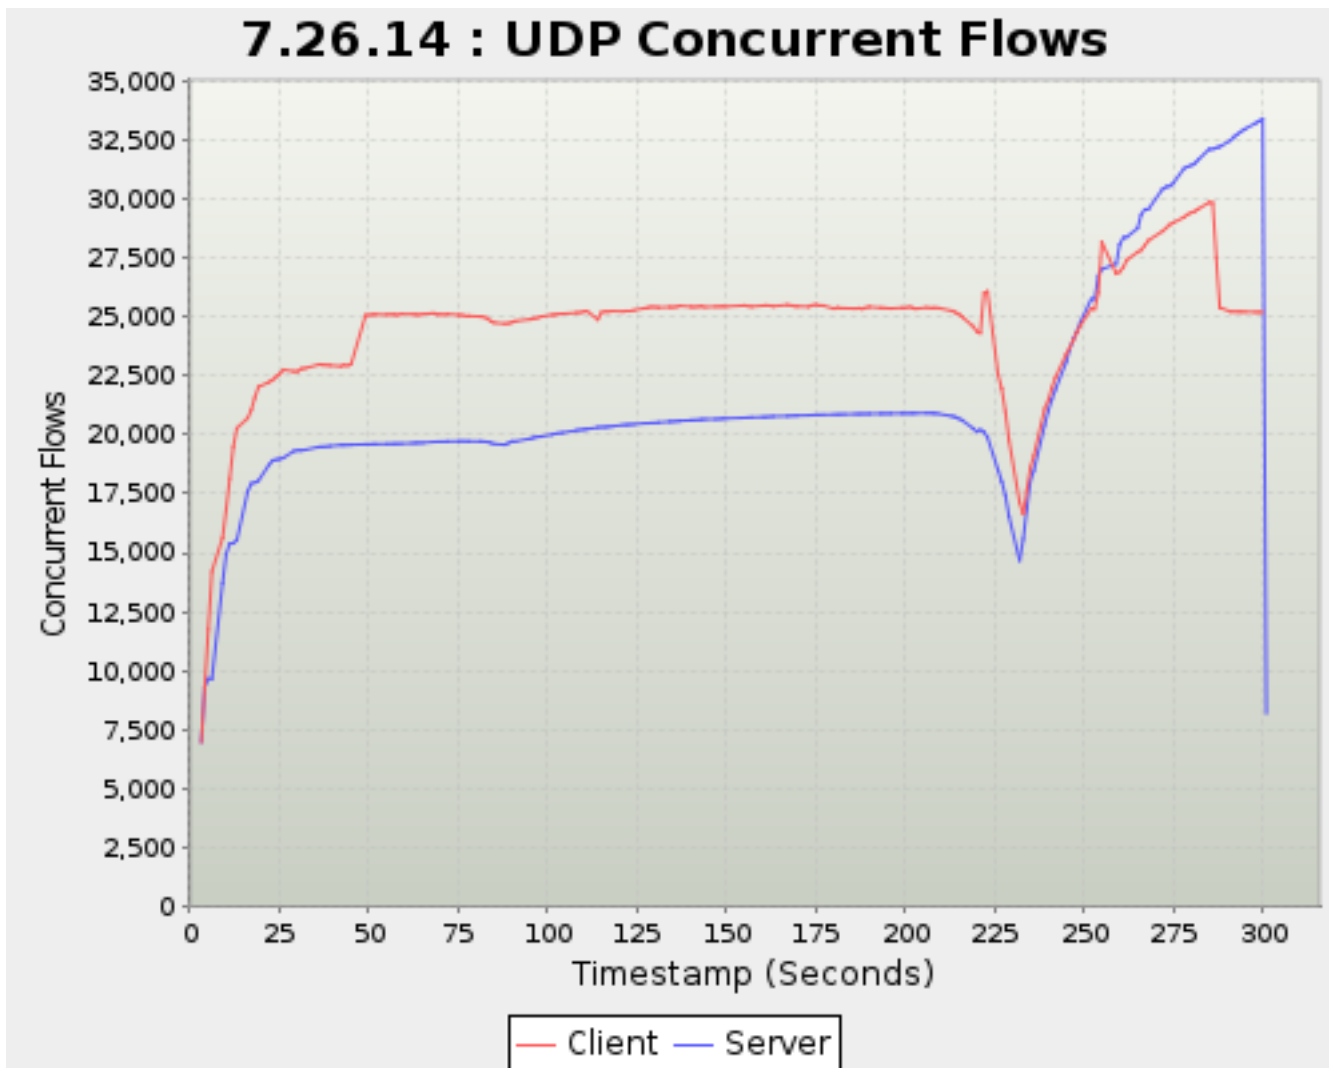

7.26.14. UDP Concurrent Flows

Timestamp	Client	Server
Seconds	UDP Sessions	
3.117	6,960	6,965
4.082	9,286	9,289
5.083	11,739	9,653
6.104	14,207	9,653
9.082	15,629	13,709
10.082	16,830	14,942
11.082	18,142	15,376
12.082	19,490	15,406
13.082	20,280	15,532
16.105	20,707	17,596
17.105	21,051	17,932
18.082	21,569	17,979
19.105	22,030	18,051
22.082	22,235	18,729
23.107	22,331	18,907
24.082	22,472	18,950
25.083	22,589	18,968
26.105	22,757	19,024
29.082	22,690	19,312
30.082	22,690	19,341
31.105	22,798	19,338
32.104	22,821	19,360
36.105	22,983	19,487
37.105	22,968	19,490