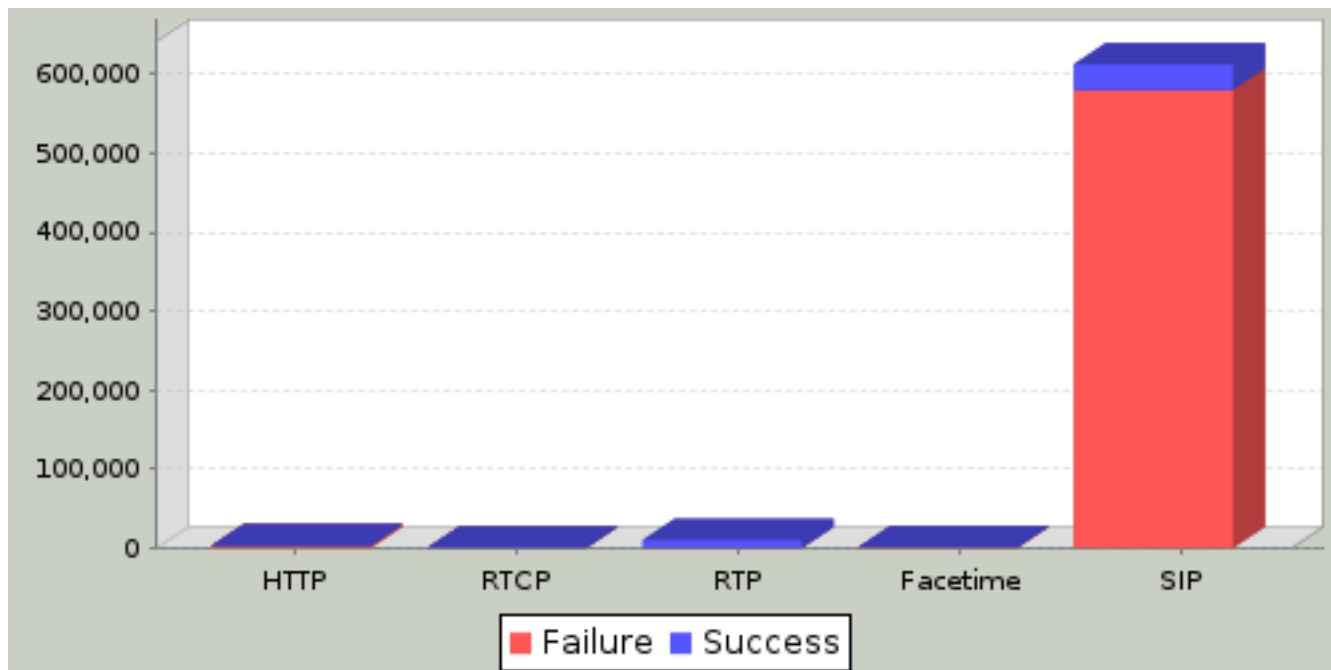

7.11. Application Transactions Summary

Protocol	Success (Transactions)	Failure (Transactions)
HTTP	140	3,136
RTCP	138	0
RTP	10,401	0
Facetime	3	861
SIP	33,344	605,115