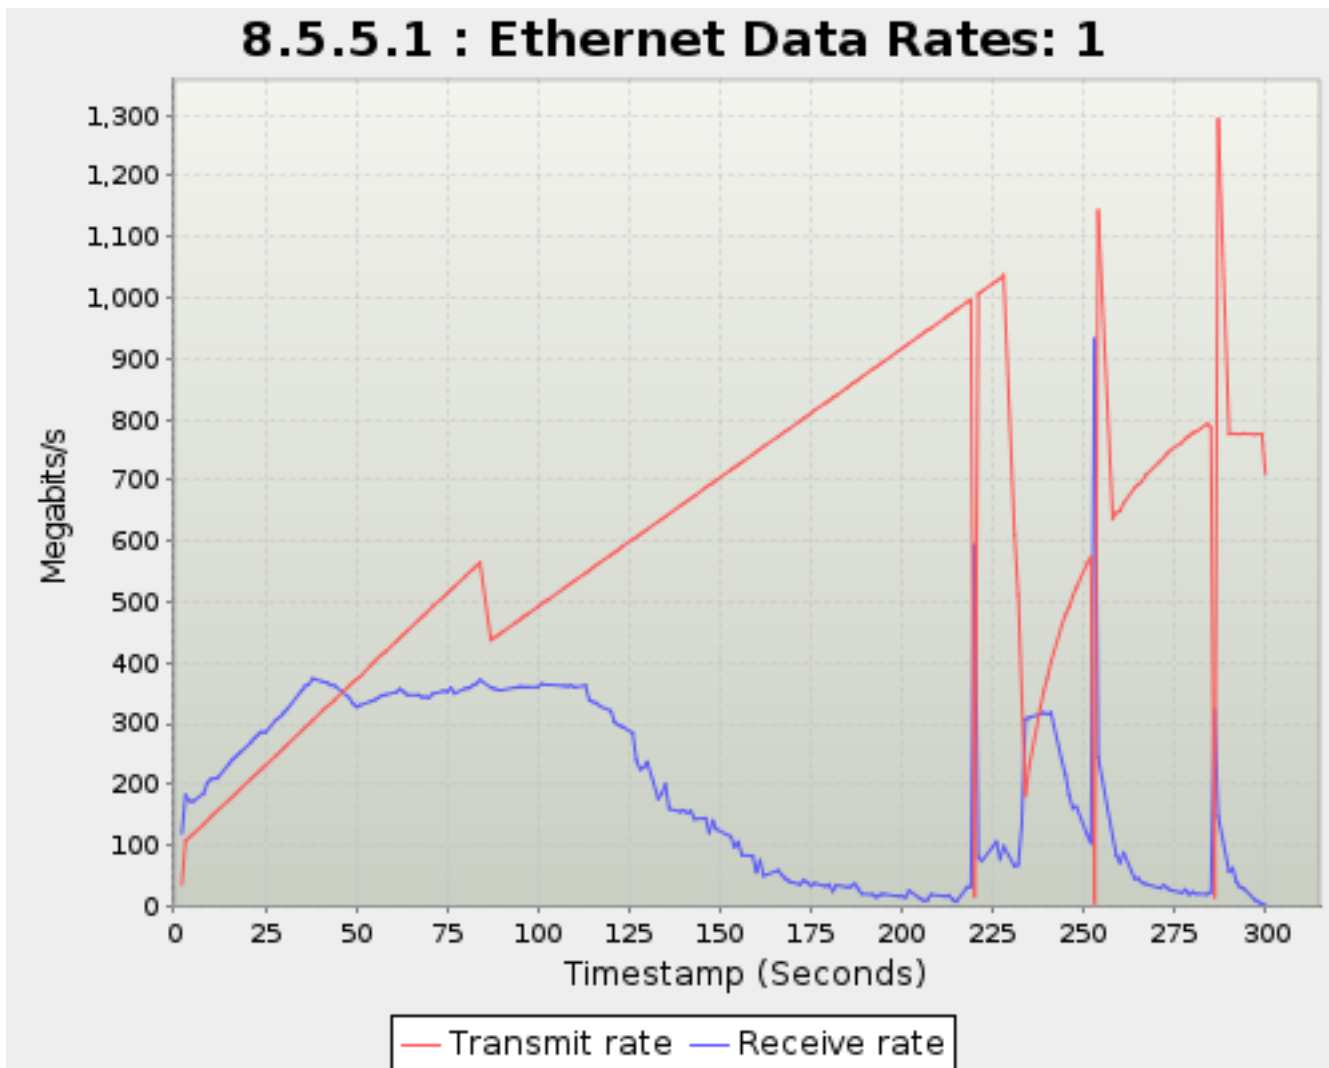

8.5.5.1. Ethernet Data Rates: 1

Data Rate shown includes Ethernet overhead.

Rates can fluctuate slightly above the physical maximum due to round-off errors in calculations.

Physical speeds on fiber optic can legitimately exceed 10Gbps.

Timestamp	Transmit rate	Receive rate
<i>Seconds</i>	<i>Megabits/s</i>	
0.130	0.00	0.00
2.131	36.40	119.8
3.137	107.6	182.3
4.132	112.8	173.4
5.132	118.1	171.9
8.125	134.6	185.3
9.138	140.8	202.7
10.138	146.7	208.4
11.138	152.7	209.8
12.138	158.3	211.9
15.125	174.6	~234
16.125	180.2	241.3
17.125	185.9	247.1
18.137	~192	252.2
21.138	209.3	269.1
22.139	214.8	276.6
23.126	220.3	282.2
24.138	225.6	286.4
25.138	231.4	285.5