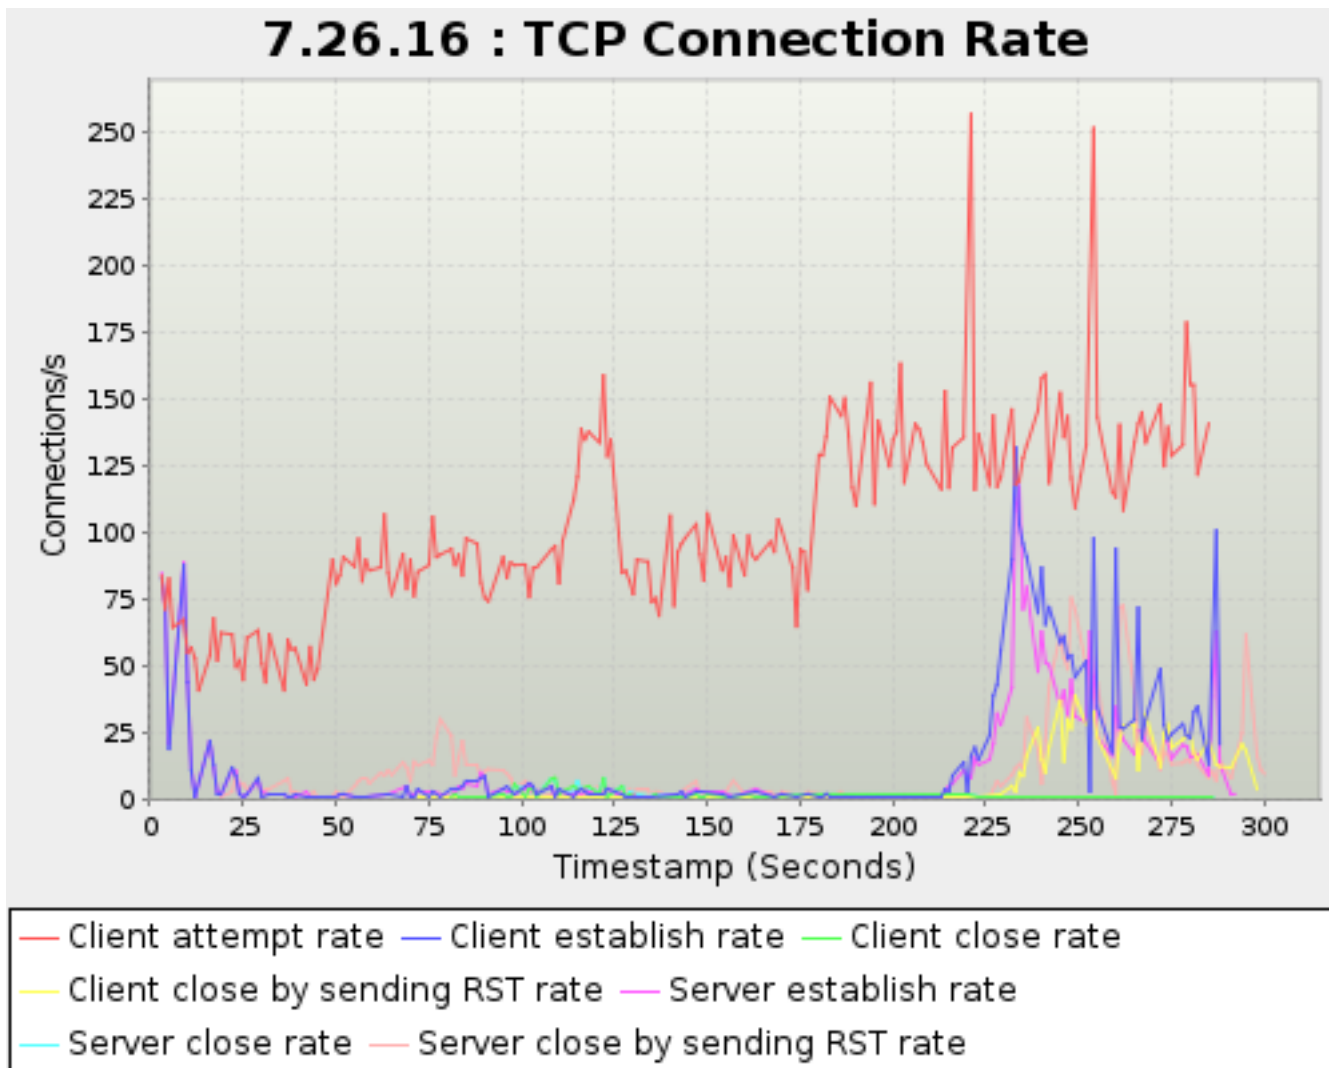

7.26.16. TCP Connection Rate

Timestamp	Client attempt rate	Client establish rate	Client close rate	Client close by sending RST rate	Server establish rate	Server close rate	Server close by sending RST rate
<i>Seconds</i>	<i>TCP Sessions/s</i>						
0.085	0.00	0.00	0.00	0.00	0.00	0.00	0.00
3.117	84.06	83.09	0.00	0.00	85.02	0.00	0.00
4.082	71.50	72.54	0.00	0.00	70.47	0.00	0.00
5.083	82.92	18.98	0.00	0.00	20.98	0.00	0.00
6.104	64.64	0.00	0.00	0.00	0.00	0.00	0.00
9.082	67.48	87.93	0.00	0.00	88.96	0.00	0.00
10.082	55	44	0.00	0.00	44	0.00	0.00
11.082	57	11	0.00	0.00	12	0.00	0.00
12.082	53	1	0.00	0.00	1	0.00	0.00
13.082	41	0.00	0.00	0.00	0.00	0.00	0.00
16.105	54	22	0.00	0.00	22	0.00	0.00
17.105	68	13	0.00	0.00	12	0.00	0.00
18.082	52.20	2.047	0.00	0.00	3.071	0.00	0.00
19.105	62.56	1.955	0.00	0.00	1.955	0.00	0.9775
22.082	62	12	0.00	0.00	11	0.00	3
23.107	49.76	8.780	0.00	0.00	10.73	0.00	9.756
24.082	52.31	2.051	0.00	0.00	2.051	0.00	5.128
25.083	44.96	0.9990	0.00	0.00	0.9990	0.00	5.994
26.105	60.67	1.957	0.00	0.00	1.957	0.00	3.914
29.082	63.46	8.188	0.00	0.00	7.165	0.00	7.165
30.082	51	1	0.00	0.00	3	0.00	1