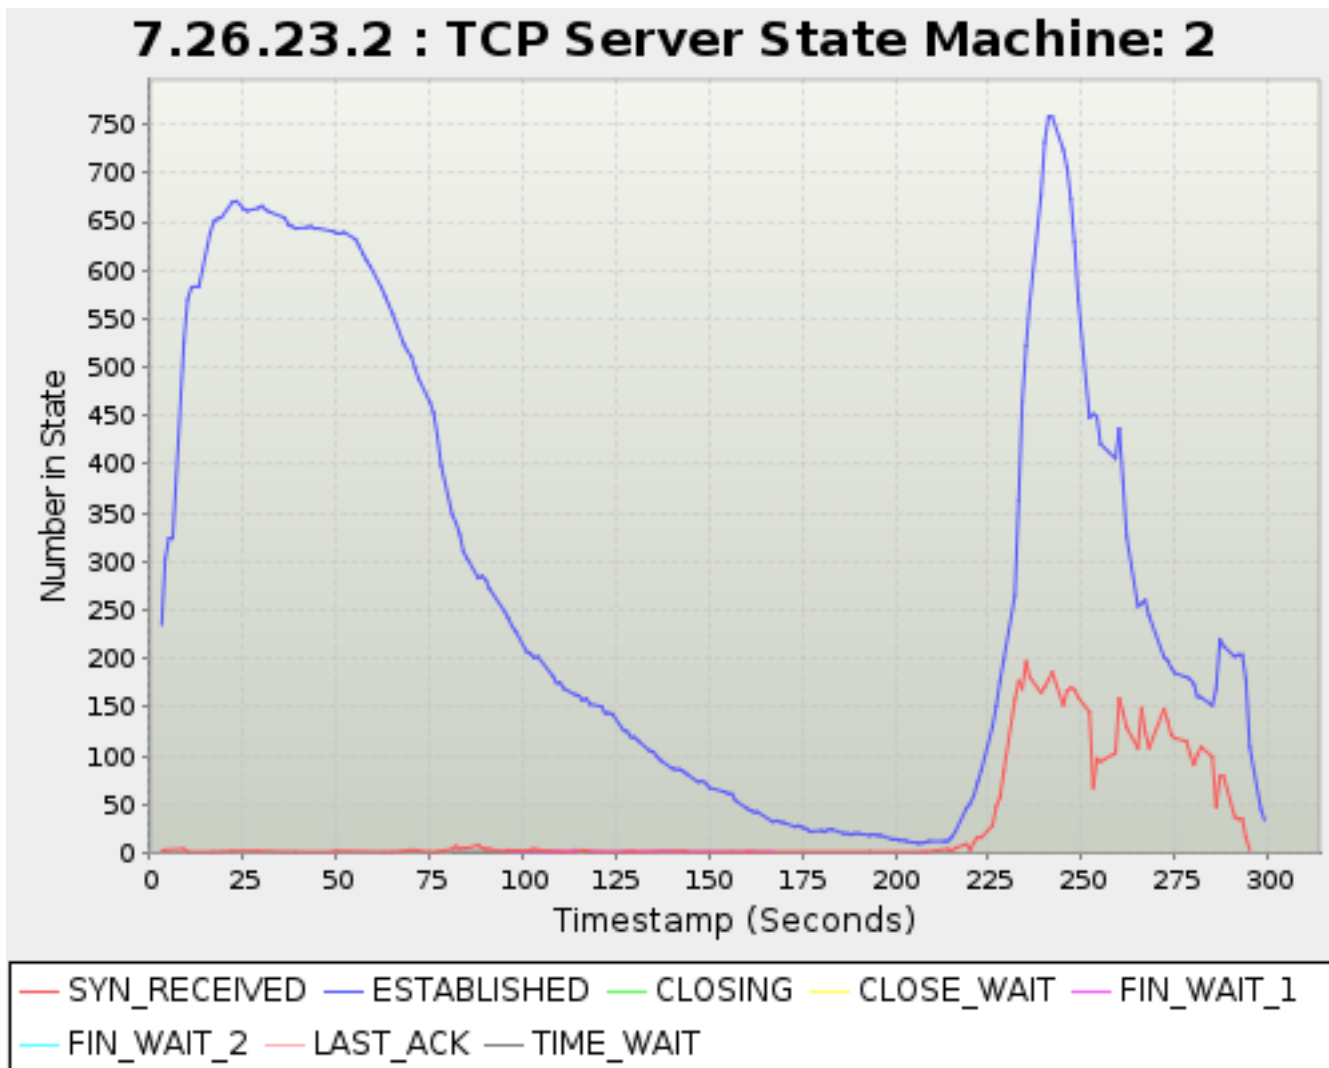

7.26.23.2. TCP Server State Machine: 2

Timestamp	SYN_RECEIV ED	ESTABLISHE D	CLOSING	CLOSE_WAIT	FIN_WAIT_1	FIN_WAIT_2	LAST_ACK	TIME_WAIT
<i>Seconds</i>	<i>TCP Sessions</i>							
3.117	2	235	0	0	0	0	0	0
4.082	3	303	0	0	0	0	0	0
5.083	0	324	0	0	0	0	0	0
6.104	0	324	0	0	0	0	0	0
9.082	4	526	0	0	0	0	0	0
10.082	1	570	0	0	0	0	0	0
11.082	0	582	0	0	0	0	0	0
12.082	0	583	0	0	0	0	0	0
13.082	0	583	0	0	0	0	0	0
16.105	0	638	0	0	0	0	0	0
17.105	1	650	0	0	0	0	0	0
18.082	0	653	0	0	0	0	0	0
19.105	0	654	0	0	0	0	0	0
22.082	2	670	0	0	0	0	0	0
23.107	0	671	0	0	0	0	0	0
24.082	0	668	0	0	0	0	0	0
25.083	0	663	0	0	0	0	0	0
26.105	0	661	0	0	0	0	0	0
29.082	2	664	0	0	0	0	0	0
30.082	0	666	0	0	0	0	0	0
31.105	0	662	0	0	0	0	0	0
32.104	0	660	0	0	0	0	0	0