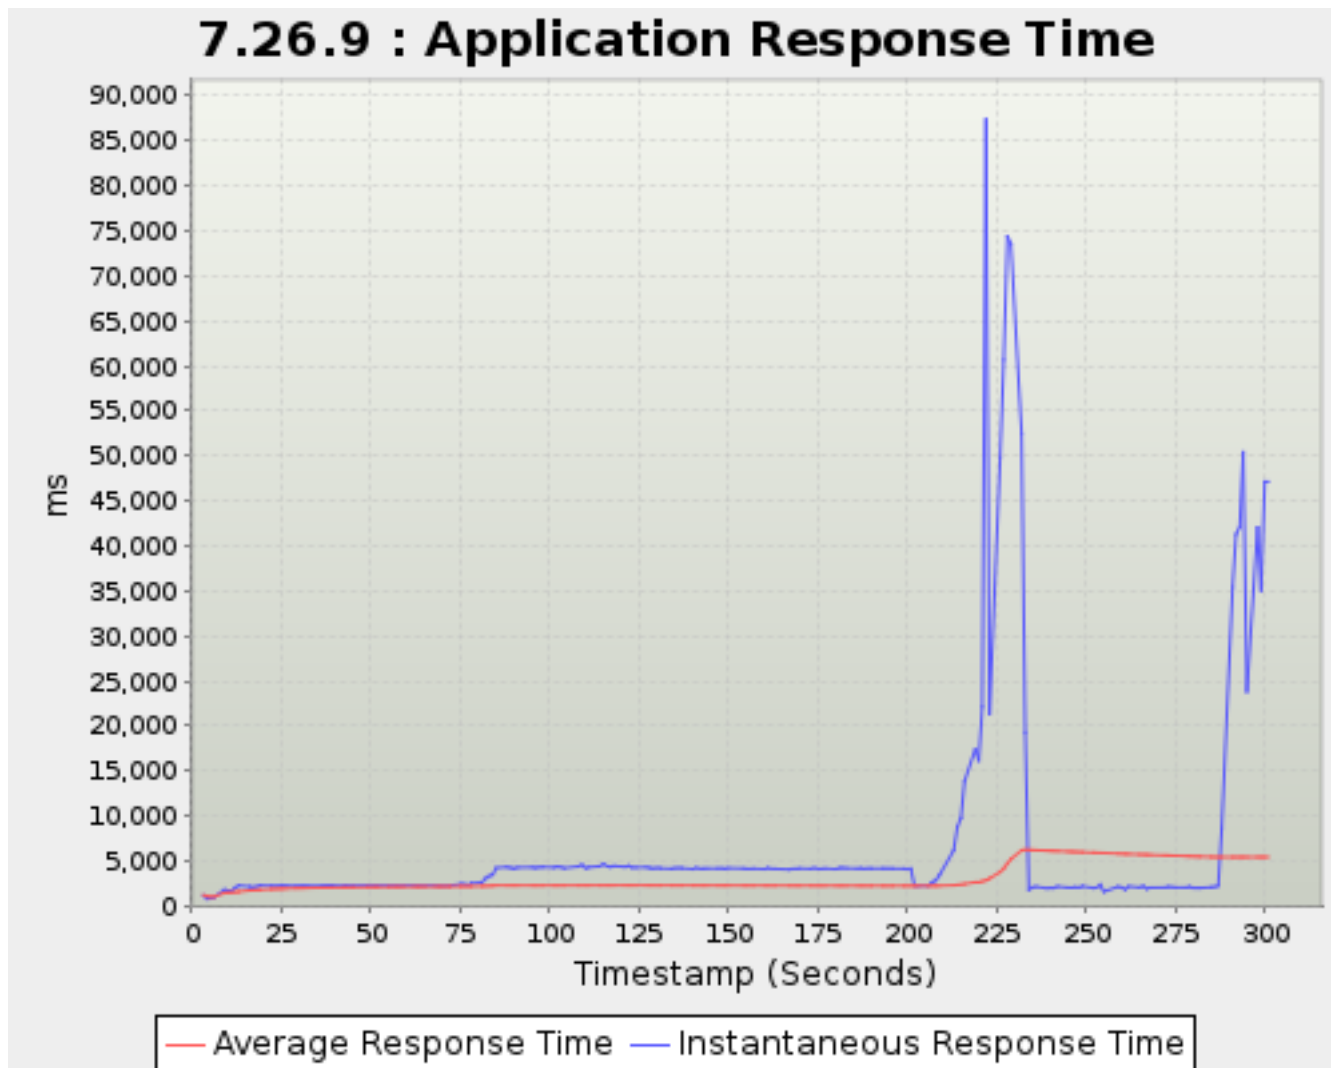

7.26.9. Application Response Time

Timestamp	Average Response Time	Instantaneous Response Time
<i>Seconds</i>		<i>Milliseconds</i>
0.085	0.0000	0.0000
3.117	1,246.2671	1,230.4220
4.082	1,119.6471	833.0765
5.083	1,060.2217	861.4800
6.104	1,059.1792	987.6310
9.082	1,478.0861	1,840.8062
10.082	1,510.4069	1,733.6344
11.082	1,528.1465	1,677.1538
12.082	1,564.4395	2,096.3227
13.082	1,613.1219	2,294.6749
16.105	1,758.2600	2,180.5385
17.105	1,784.2718	2,111.0184
18.082	1,807.8002	2,195.1131
19.105	1,834.3748	2,308.2506
22.082	1,905.9088	2,263.6193
23.107	1,923.1173	2,250.1598
24.082	1,938.3789	2,259.1187
25.083	1,953.9144	2,295.4663
26.105	1,968.0080	2,293.3239
29.082	2,003.7183	2,252.0799
30.082	2,012.7544	2,255.1399
31.105	2,021.4243	2,260.0103
32.104	2,029.7475	2,273.9789
36.105	2,057.9002	2,262.1810