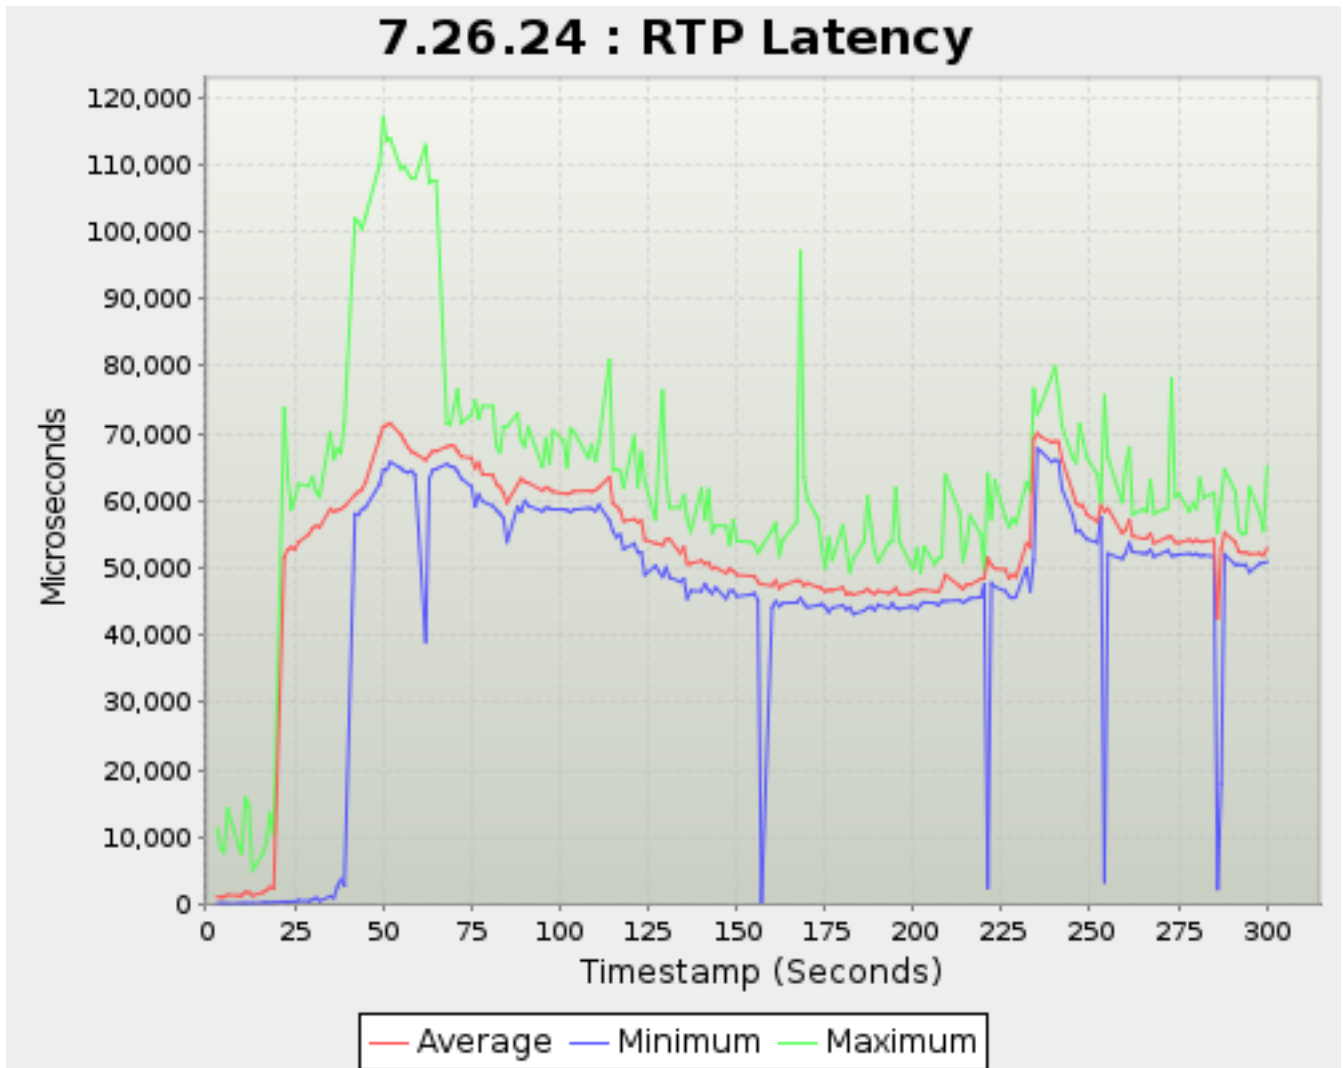

7.26.24. RTP Latency

Timestamp	Average	Minimum	Maximum
<i>Seconds</i>		<i>Microseconds</i>	
3.117	1,119.747390261298	112.375	11,328.375
4.082	1,006.0551344292082	101.25	8,330.625
5.083	1,081.6954990215265	113.625	7,708.375
6.104	1,388.514152677368	96.125	14,181.125
9.082	1,248.6060555439549	98.0	8,802.125
10.082	1,311.5687560118567	104.125	7,514.375
11.082	1,782.8628184155177	112.375	15,887.125
12.082	1,773.1287429281083	106.75	14,628.125
13.082	1,279.0100933986396	124.625	5,028.375
16.105	1,767.8887896312317	196.125	7,543.625
17.105	2,058.0915908439333	238.0	9,449.5
18.082	2,539.5105531130553	177.375	13,609.625
19.105	2,349.2541588187087	270.75	10,406.875
22.082	51,634.23359513555	371.125	73,841.625
23.107	52,768.843402515195	306.5	63,510.75
24.082	53,074.43311710181	380.5	58,733.125
25.083	52,756.01459243558	388.75	60,340.25
26.105	53,832.328716528165	554.125	62,479.75
29.082	55,045.25037535283	477.75	62,231.875
30.082	55,920.73398034842	650.25	63,537.375
31.105	56,274.0436240124	952.0	61,342.25
32.104	56,084.25890961651	495.625	60,628.625
35.105	58,794.290258449306	1,168.125	70,068.375
36.105	58,404.20793280448	941.25	66,205.125