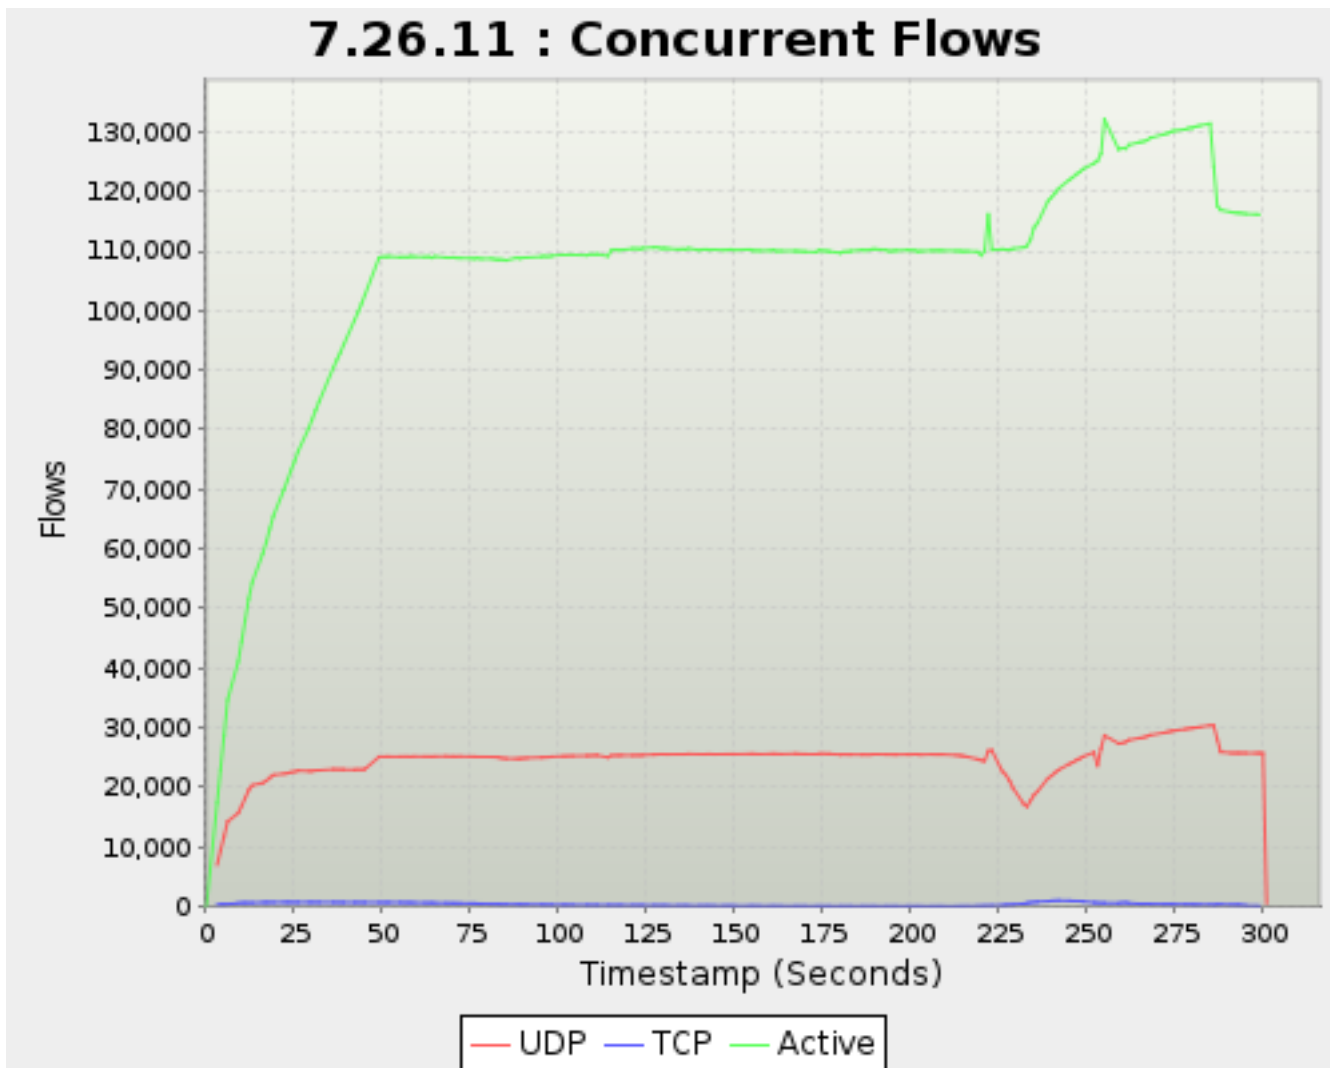

7.26.11. Concurrent Flows

Timestamp	UDP	TCP	Active
<i>Seconds</i>		<i>Flows</i>	
0.085	0	0	1
3.117	6,967	236	17,347
4.082	9,291	305	22,949
5.083	11,740	324	28,706
6.104	14,209	324	34,647
9.082	15,629	527	41,032
10.082	16,832	571	44,459
11.082	18,145	582	48,032
12.082	19,493	583	51,629
13.082	20,281	583	54,369
16.105	20,708	638	59,243
17.105	21,053	651	61,146
18.082	21,571	653	63,372
19.105	22,031	654	65,527
22.082	22,236	672	69,933
23.107	22,332	675	71,548
24.082	22,473	671	73,151
25.083	22,590	664	74,662
26.105	22,758	663	76,363
29.082	22,691	667	80,180
30.082	22,691	666	81,704
31.105	22,799	662	83,267
32.104	22,822	662	84,742
36.105	22,984	658	90,402