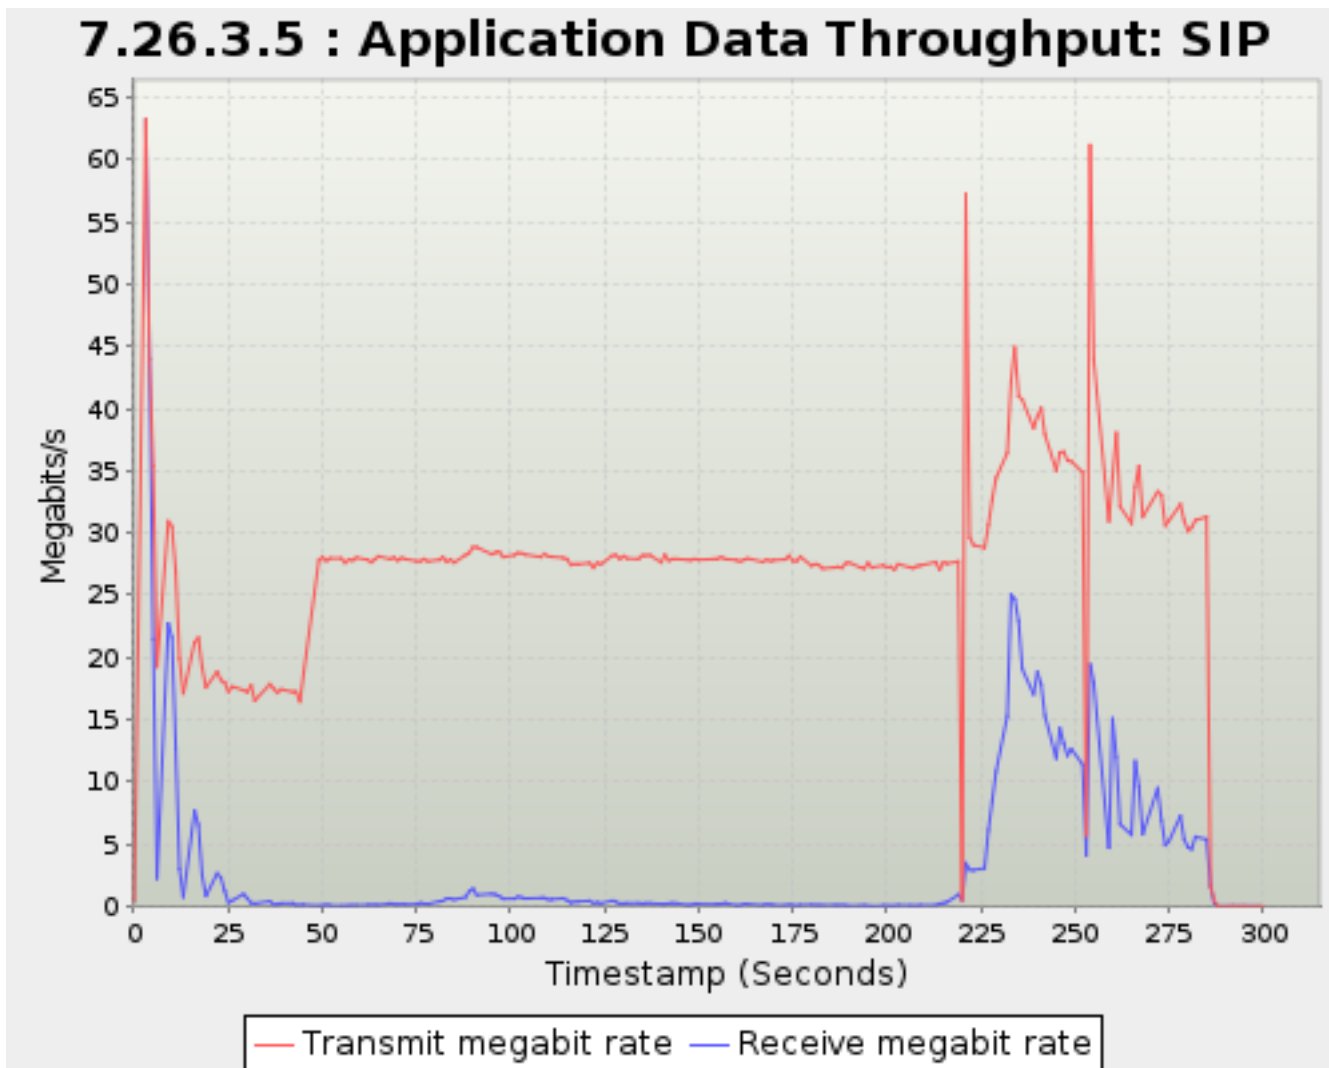

7.26.3.5. Application Data Throughput: SIP

Data Rate shown includes Ethernet overhead.

Rates can fluctuate slightly above the physical maximum due to round-off errors in calculations.

Physical speeds on fiber optic can legitimately exceed 10Gbps.

Timestamp	Transmit megabit rate	Receive megabit rate
<i>Seconds</i>	<i>Megabits/s</i>	
0.085	0.4076	0.00
3.117	63.27	63.23
4.082	43.97	44.01
5.083	35.40	21.48
6.104	19.26	2.231
9.082	30.95	22.73
10.082	30.52	21.59
11.082	26.88	12.71
12.082	19.90	2.995
13.082	17.12	0.7552
16.105	21.23	7.665
17.105	21.58	6.533
18.082	19.22	2.483
19.105	17.61	0.8283
22.082	18.84	2.632
23.107	18.17	2.287
24.082	17.99	1.230
25.083	17.25	0.2883
26.105	17.66	0.4557