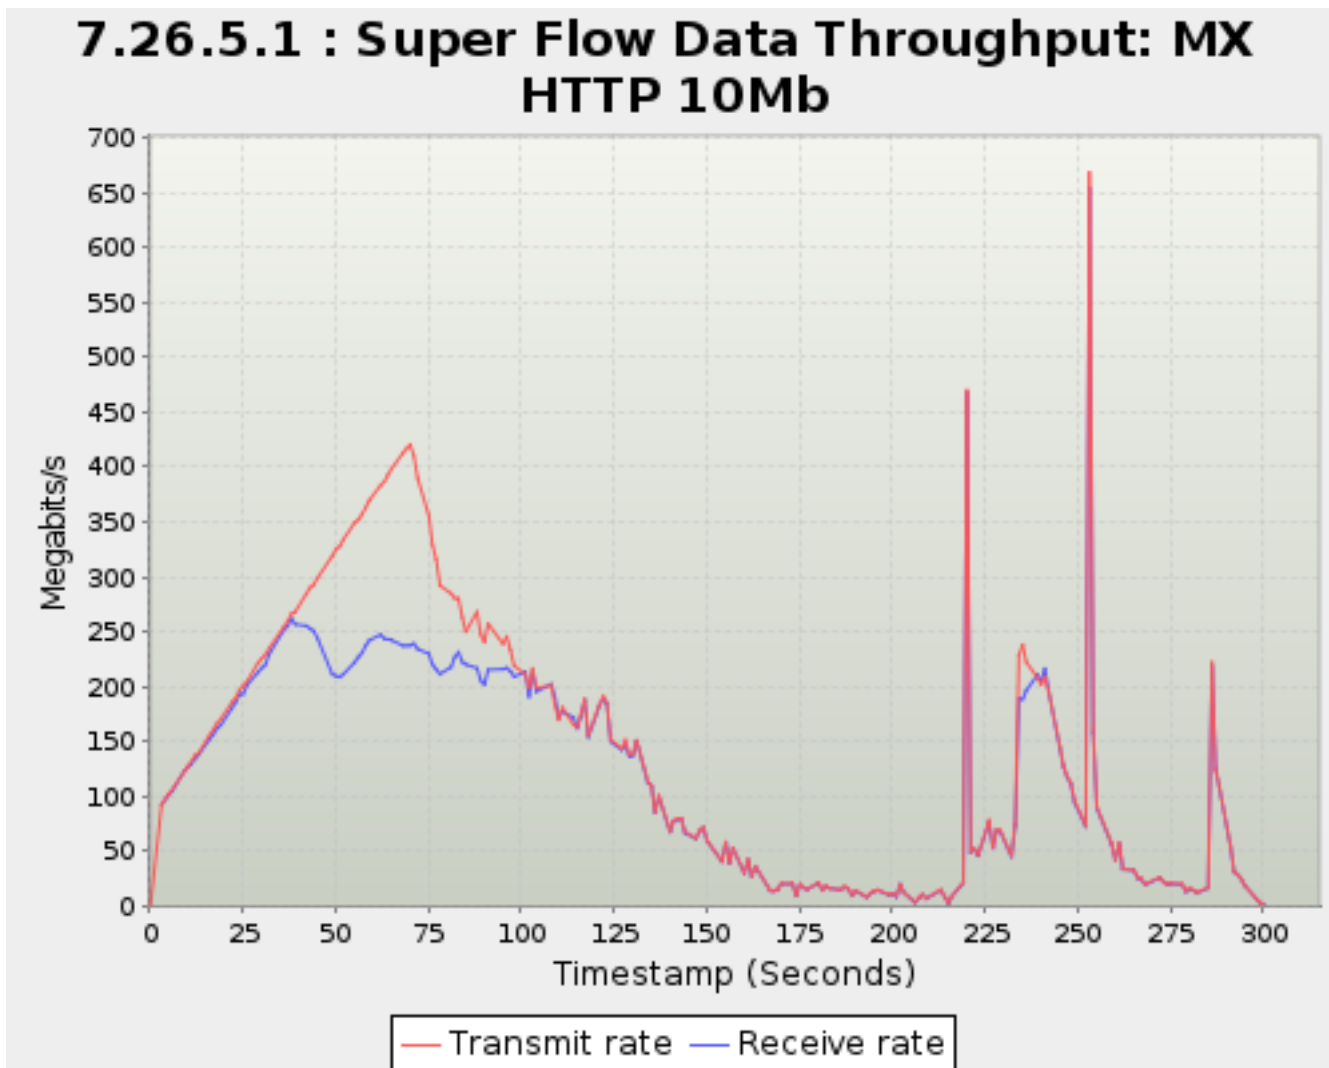

7.26.5.1. Super Flow Data Throughput: MX HTTP 10Mb

Data Rate shown includes Ethernet overhead.

Rates can fluctuate slightly above the physical maximum due to round-off errors in calculations.

Physical speeds on fiber optic can legitimately exceed 10Gbps.

Timestamp	Transmit rate	Receive rate
<i>Seconds</i>	<i>Megabits/s</i>	
0.085	0.008471	0.00
3.117	92.64	92.25
4.082	97.86	97.22
5.083	102.2	101.7
6.104	107.1	105.7
9.082	~122	122.4
10.082	126.9	126.4
11.082	131.6	129.6
12.082	137.2	134.2
13.082	139.4	138.2
16.105	156.3	152.4
17.105	161.2	156.8
18.082	166.8	162.2
19.105	170.6	165.1
22.082	185.9	180.6
23.107	189.6	~186
24.082	196.9	192.9
25.083	200.5	193.3
26.105	204.7	201.4