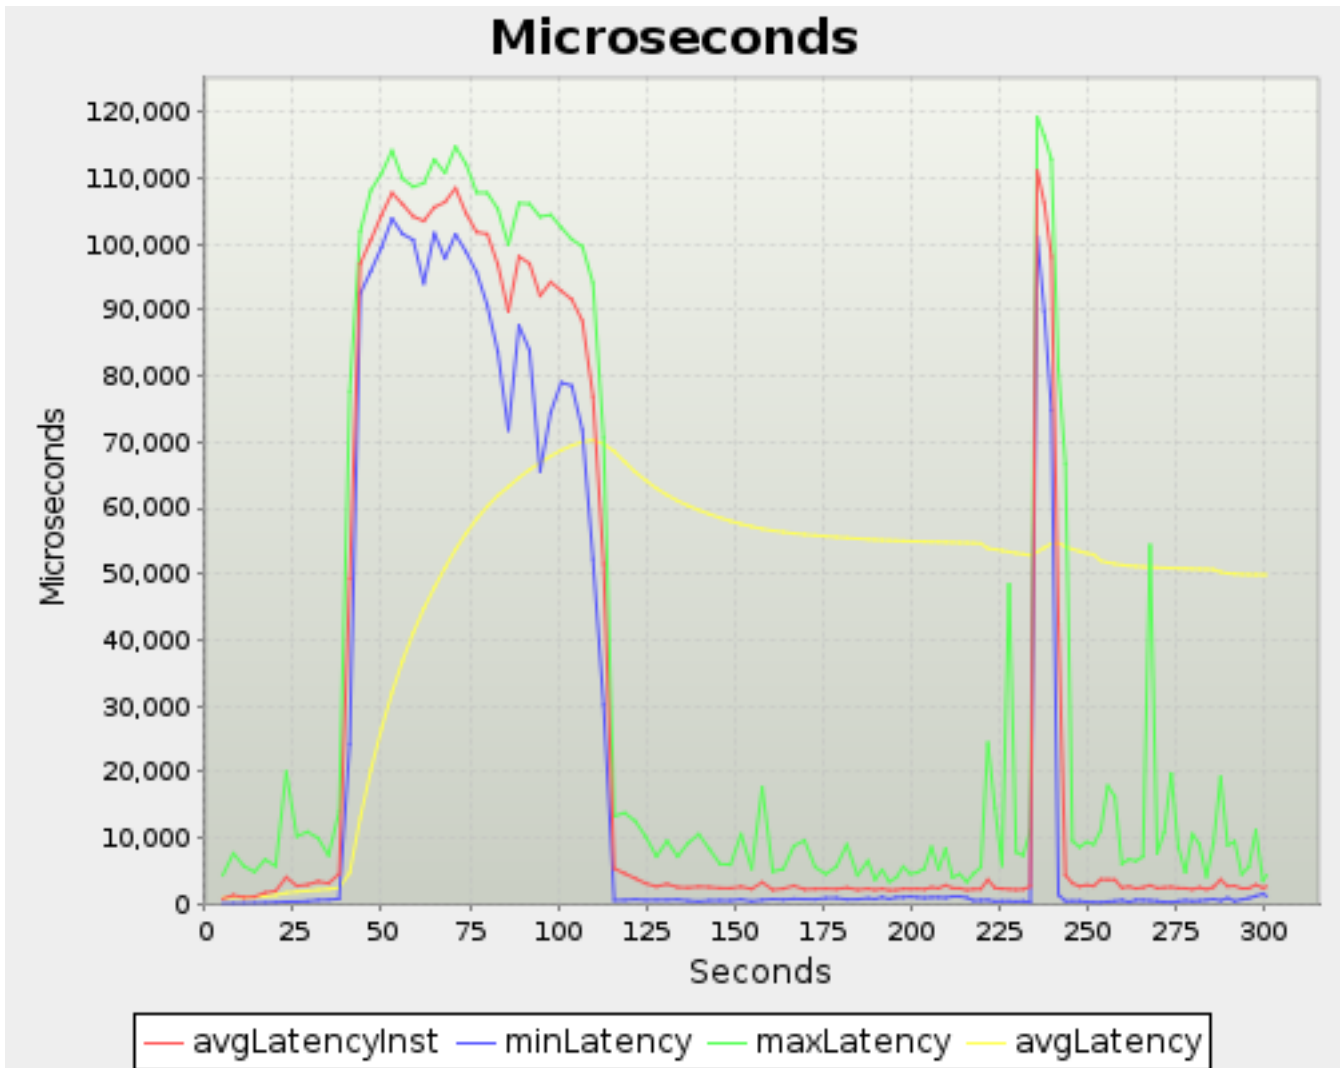

6.2.2.1. Microseconds

time	avgLatency	avgLatencyInst	maxLatency	minLatency
5.000	891.2434681751587	829.1462608978176	4,390.5	115.87499999999999
8.000	1,047.5986104644917	1,358.073321636347	7,705.625000000002	118.75
11.000	1,036.6718121320425	1,044.8634802634238	5,756	125.37499999999999
14.000	1,102.8848455820369	1,135.4766104722564	4,900.375	164.125
17.000	1,217.791937137979	1,736.3541348895815	6,757.375	196.125
20.000	1,376.0960147413846	1,994.9303799378333	5,793.75	270.75
23.000	1,716.0349562222955	4,086.6279879322346	20,037.5	371.125
26.000	1,891.4491961796377	2,773.6632496759757	10,279.125	388.75
29.000	2,029.877668235821	2,947.017651830922	10,951.874999999995	461.25
32.000	2,163.9854754141547	3,441.781819131979	10,030.374999999995	627.625
35.000	2,283.5063791722596	3,167.003647416413	7,404.75	671.5
38.000	2,480.2682344832438	4,594.577674616896	14,078.125	829
41.000	4,738.606469017945	49,347.14238906574	77,630.75	24,266.375
44.000	13,080.522429945595	97,006.16378271554	101,907.12500000003	92,463.62500000003
47.000	20,322.045930792436	100,557.57057064355	108,087.37500000003	95,873
50.000	26,523.008856528944	104,343.3125933299	110,610.12500000003	99,445.87500000003
53.000	32,048.340149232772	107,695.53049203932	114,110.62500000003	103,794.5
56.000	36,867.39230288425	106,000.15960879714	109,856.62500000003	101,481.62500000003
59.000	41,087.82836974994	104,146.85876286142	108,647.37500000003	100,603.87500000003
62.000	44,748.55991402267	103,458.39642736122	109,161.37500000003	94,022.25
65.000	47,925.71908733556	105,532.37029551672	112,746.87500000003	101,600.12500000003
68.000	50,907.72133465912	106,312.39323573952	110,747.25	97,787.5
71.000	53,707.31841876893	108,434.18011604661	114,678.87500000003	101,417.5
74.000	56,151.28894024862	104,585.71081881279	112,069.75	98,776.12500000003
77.000	58,311.621868964765	101,766.5181218323	107,749.5	95,684.25