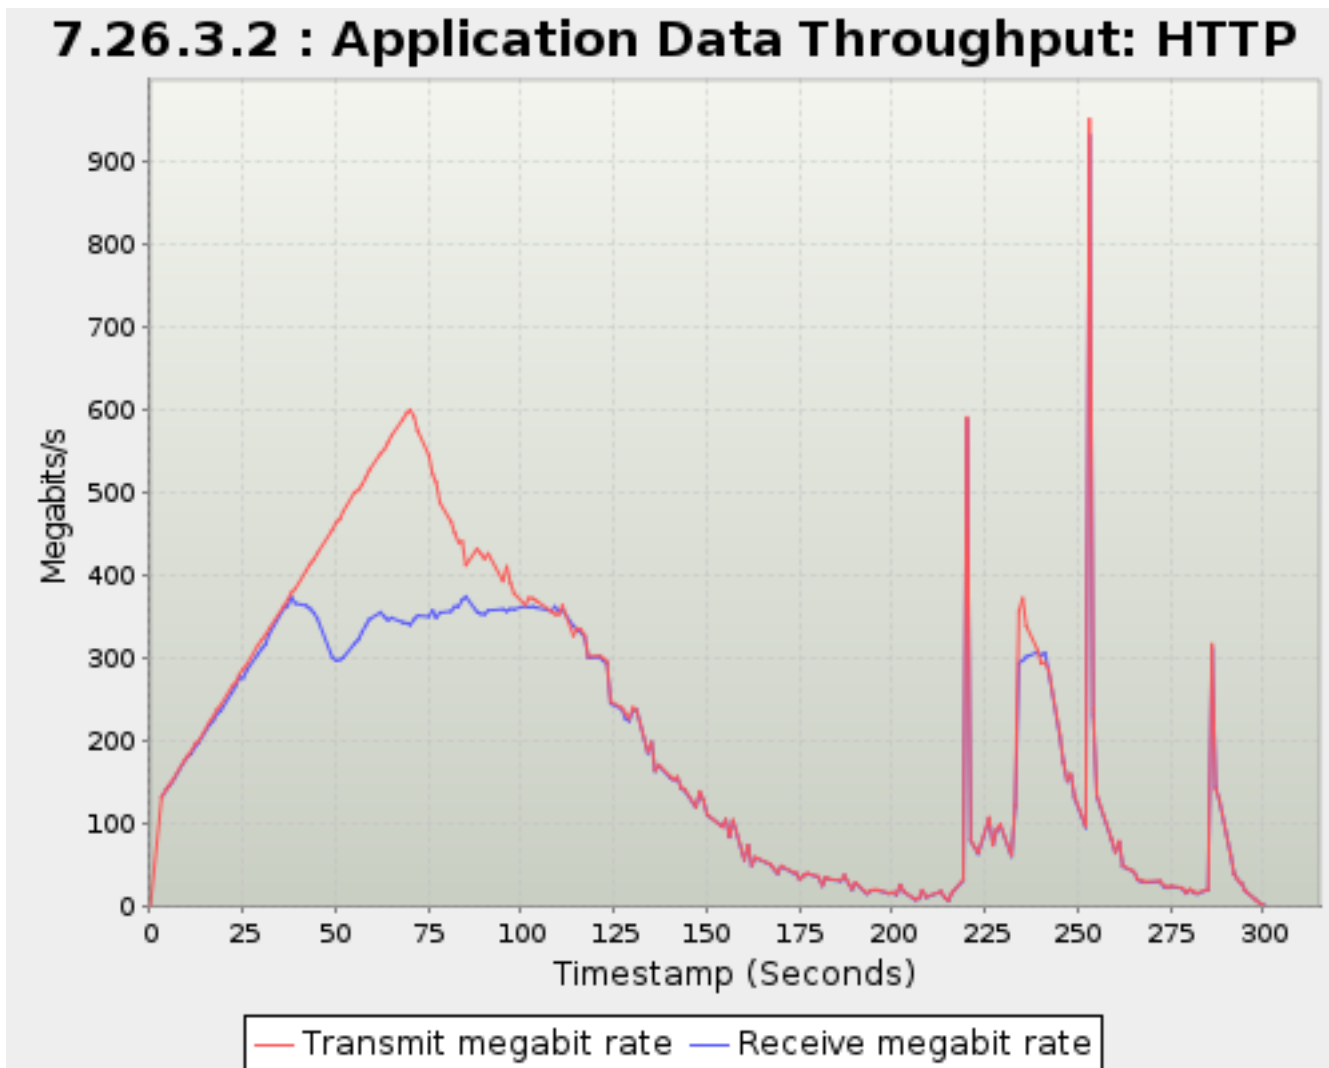

7.26.3.2. Application Data Throughput: HTTP

Data Rate shown includes Ethernet overhead.

Rates can fluctuate slightly above the physical maximum due to round-off errors in calculations.

Physical speeds on fiber optic can legitimately exceed 10Gbps.

Timestamp	Transmit megabit rate	Receive megabit rate
<i>Seconds</i>	<i>Megabits/s</i>	
0.085	0.008471	0.00
3.117	132.2	131.3
4.082	139.5	139.3
5.083	145.9	145.2
6.104	152.6	~151
9.082	175.1	174.3
10.082	181.5	180.7
11.082	187.7	184.6
12.082	~196	192.4
13.082	199.6	198.1
16.105	223.7	219.9
17.105	229.9	224.7
18.082	238.4	232.9
19.105	243.7	236.8
22.082	~266	~259
23.107	270.8	266.7
24.082	280.7	276.6
25.083	286.9	276.2
26.105	292.5	285.8