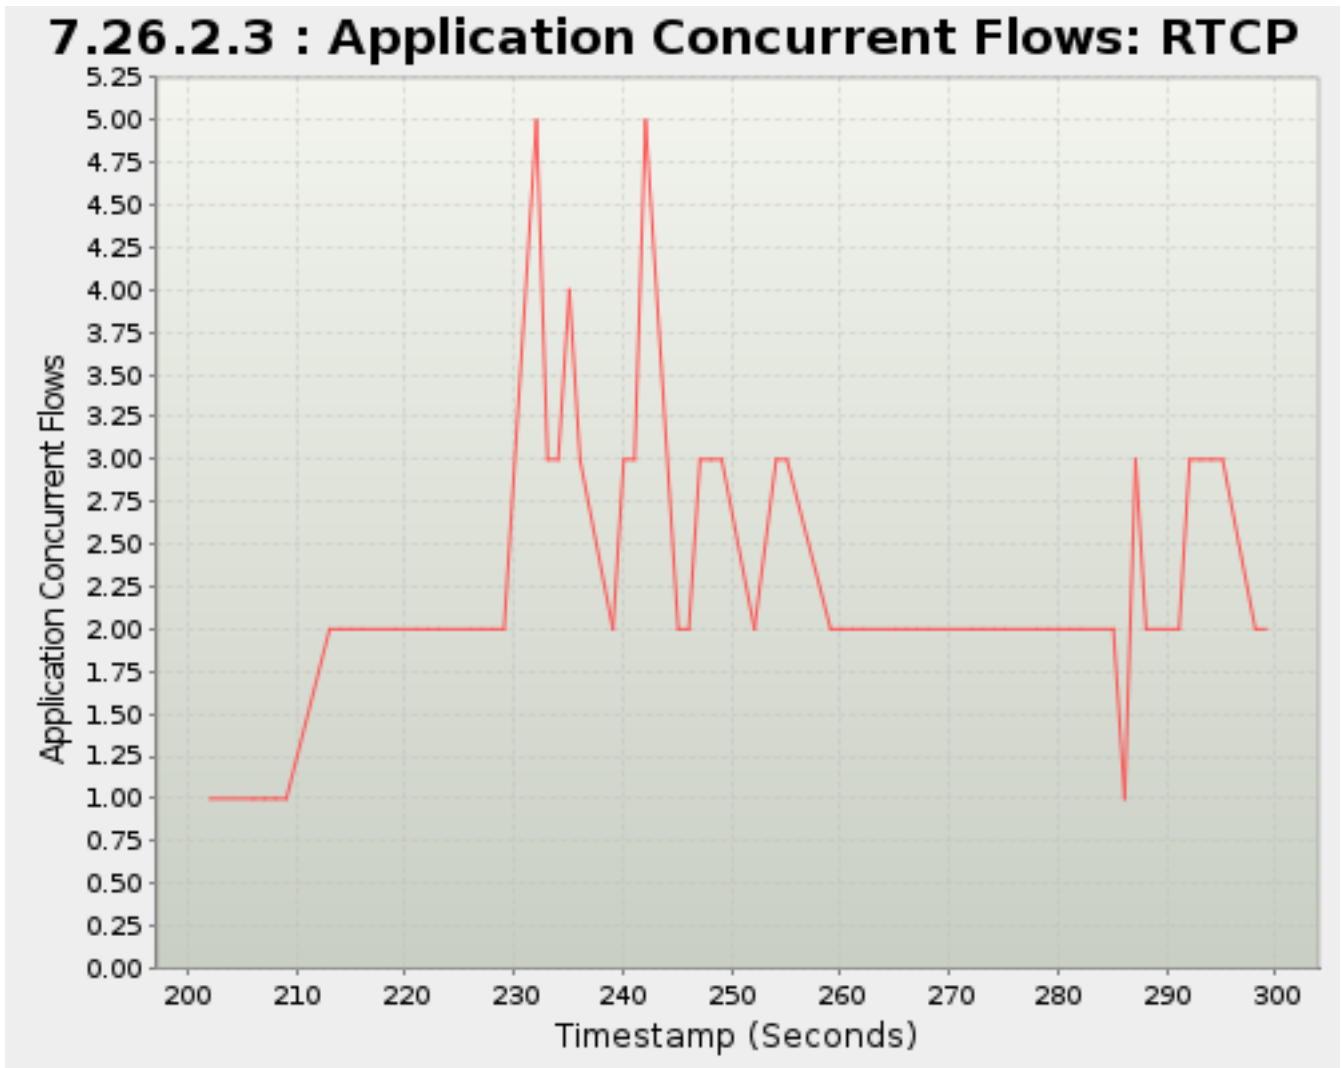

7.26.2.3. Application Concurrent Flows: RTCP

Timestamp	Application Concurrent Flows
<i>Seconds</i>	<i>Flows</i>
9.082	0
10.082	0
11.082	0
12.082	0
13.082	0
16.105	0
17.105	0
18.082	0
19.105	0
22.082	0
23.107	0
24.082	0
25.083	0
26.105	0
29.082	0
30.082	0
31.105	0
32.104	0
36.105	0
37.105	0
38.082	0
39.105	0
42.105	0
43.083	0