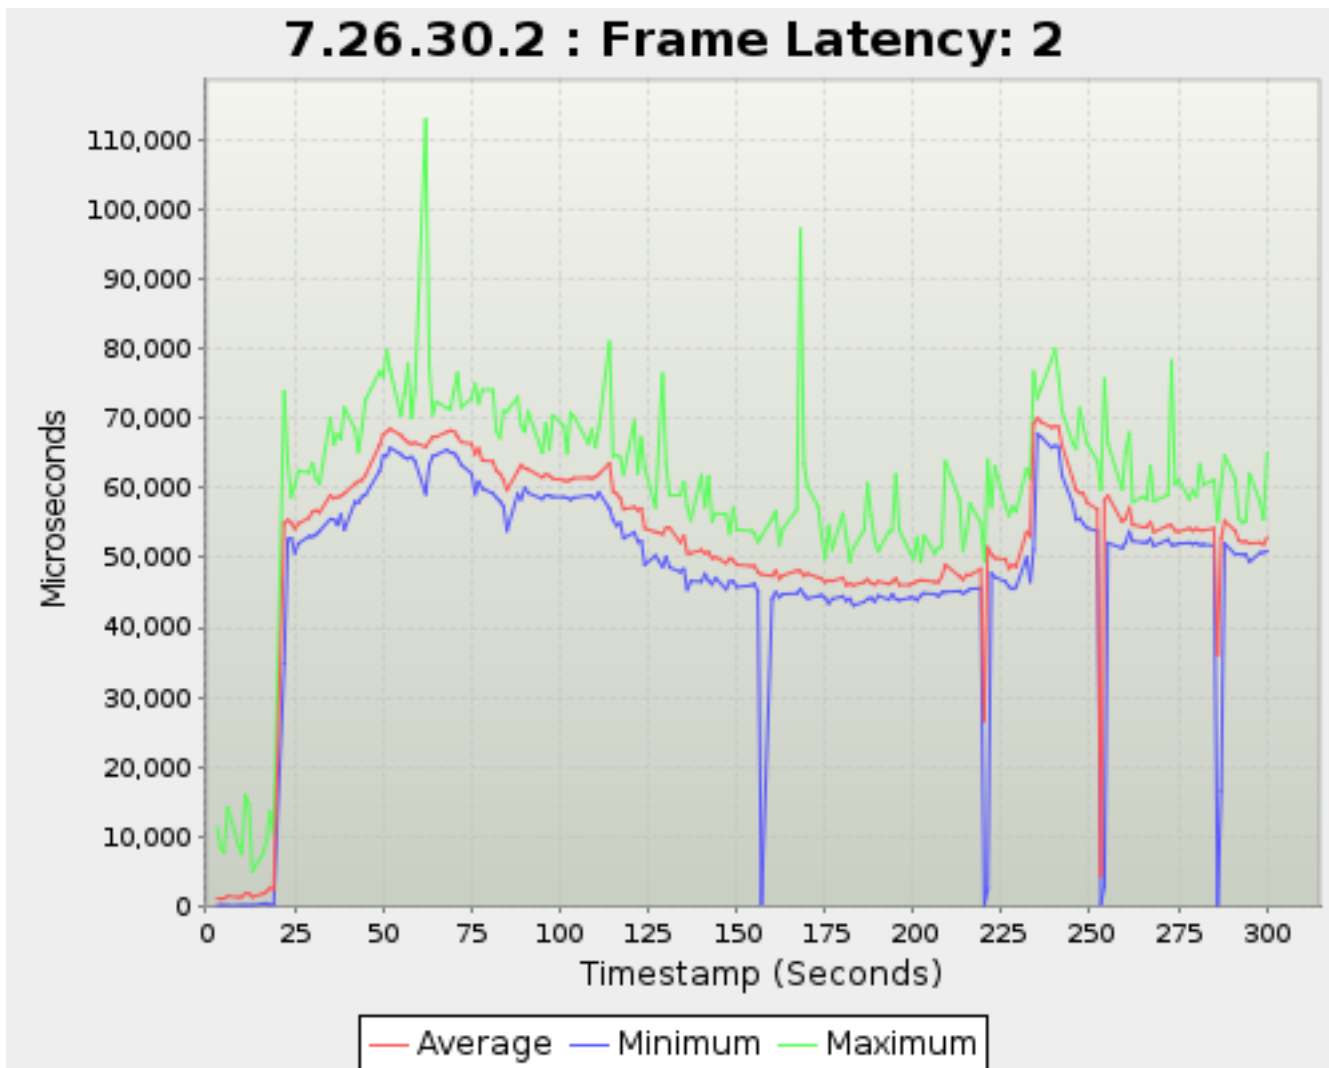

7.26.30.2. Frame Latency: 2

Timestamp	Average	Minimum	Maximum
<i>Seconds</i>		<i>Microseconds</i>	
3.117	1,156.055	117.500	11,328.375
4.082	1,030.813	101.250	8,330.625
5.083	1,111.755	113.625	7,708.375
6.104	1,451.820	96.125	14,181.125
9.082	1,276.400	98	8,802.125
10.082	1,343.150	104.125	7,514.375
11.082	1,843.777	112.375	15,887.125
12.082	1,831.940	106.750	14,628.125
13.082	1,311.246	112.500	5,028.375
16.105	1,808.330	369.750	7,543.625
17.105	2,106.884	403.250	9,449.500
18.082	2,623.626	177.375	13,609.625
19.105	2,416.362	271.375	10,406.875
22.082	54,954.976	34,831.250	73,841.625
23.107	55,436.714	52,628.625	63,510.750
24.082	55,004.466	52,794	58,733.125
25.083	54,176.536	50,684.125	60,340.250
26.105	54,898.690	52,062.375	62,479.750
29.082	55,742.450	53,063.625	62,231.875
30.082	56,590.394	53,020.875	63,537.375
31.105	56,808.959	53,368.625	61,342.250
32.104	56,511.212	53,842.750	60,628.625
35.105	58,963.241	55,542.375	70,068.375
36.105	58,540.118	55,524.125	66,280.500