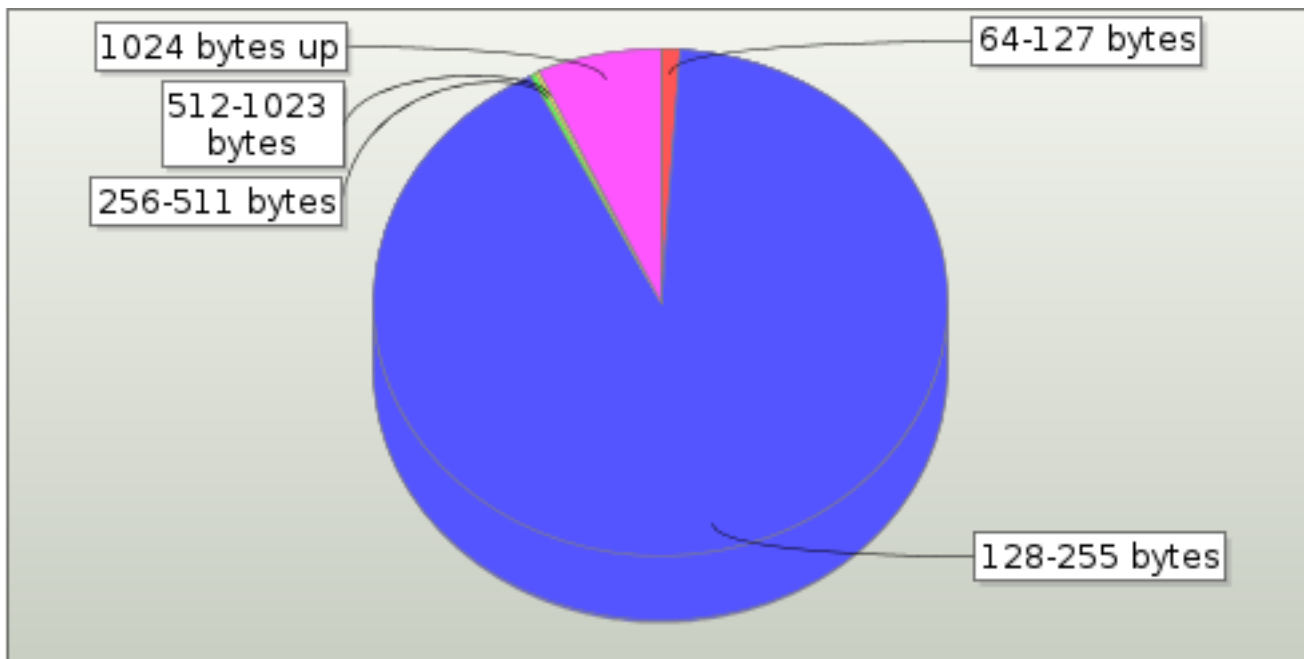

7.22. Transmitted Frame Size

Measurement	Value (Frames)
64-127 bytes	977,523
128-255 bytes	83,896,938
256-511 bytes	255,929
512-1023 bytes	256,102
1024 bytes up	6,337,667