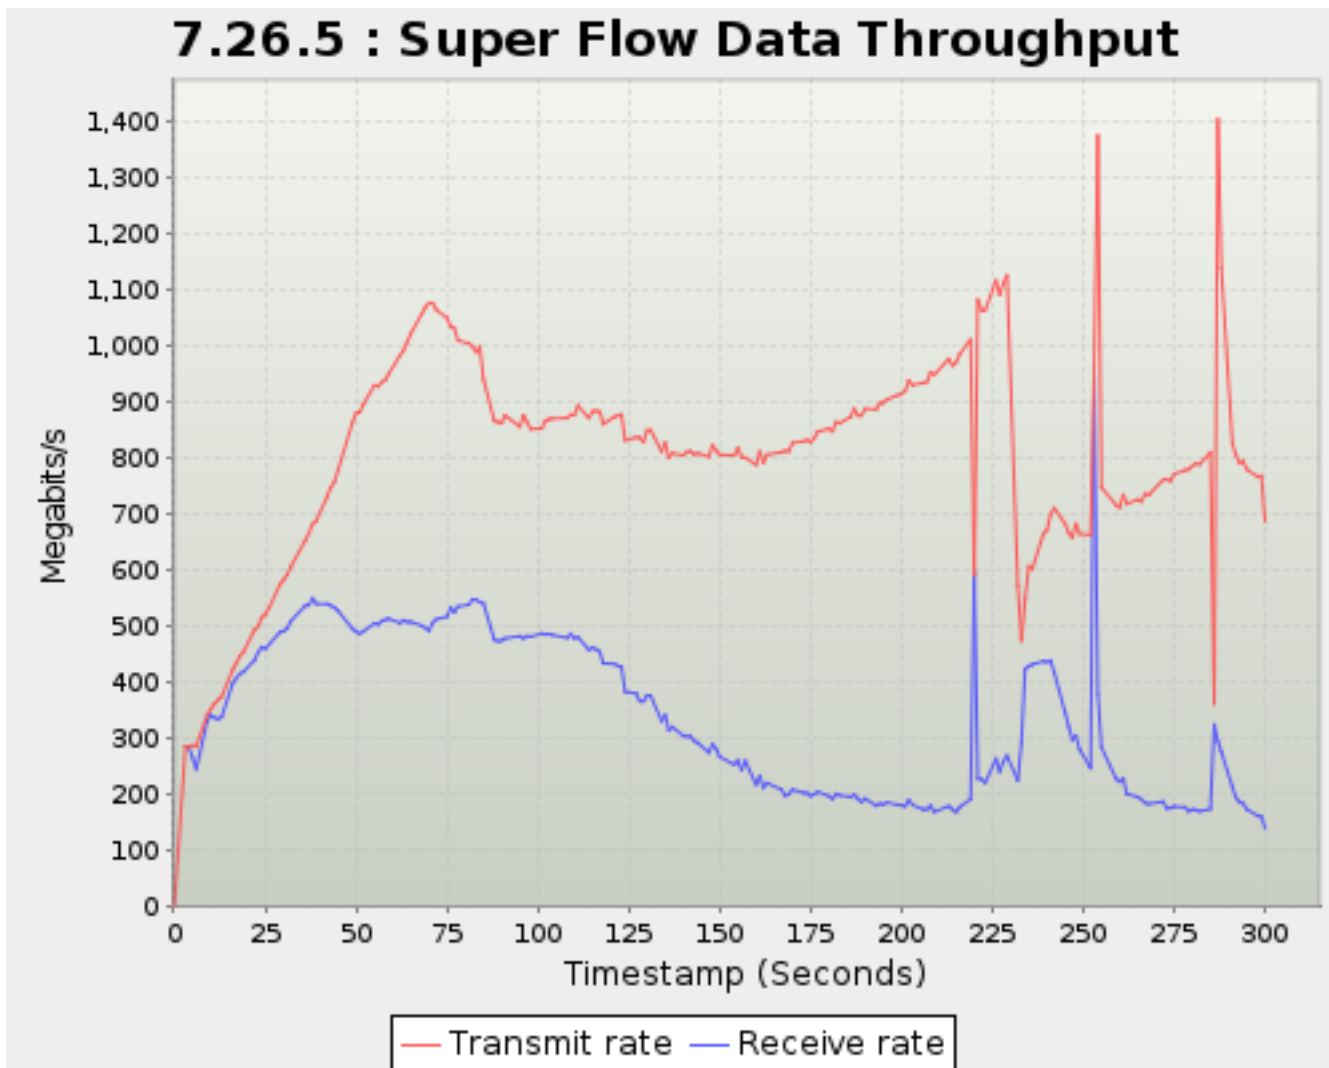

7.26.5. Super Flow Data Throughput

Data Rate shown includes Ethernet overhead.

Rates can fluctuate slightly above the physical maximum due to round-off errors in calculations.

Physical speeds on fiber optic can legitimately exceed 10Gbps.

Timestamp	Transmit rate	Receive rate
<i>Seconds</i>	<i>Megabits/s</i>	
0.085	0.4161	0.00
3.117	285.8	285.2
4.082	284.4	283.6
5.083	287.1	264.9
6.104	285.2	244.9
9.082	341.6	330.5
10.082	352.2	341.1
11.082	361.2	336.6
12.082	368.6	334.2
13.082	373.8	337.6
16.105	422.3	397.7
17.105	434.2	407.4
18.082	446.4	~415
19.105	454.3	418.5
22.082	493.1	439.2
23.107	499.7	453.1
24.082	515.3	462.4
25.083	521.2	459.4
26.105	532.3	467.2