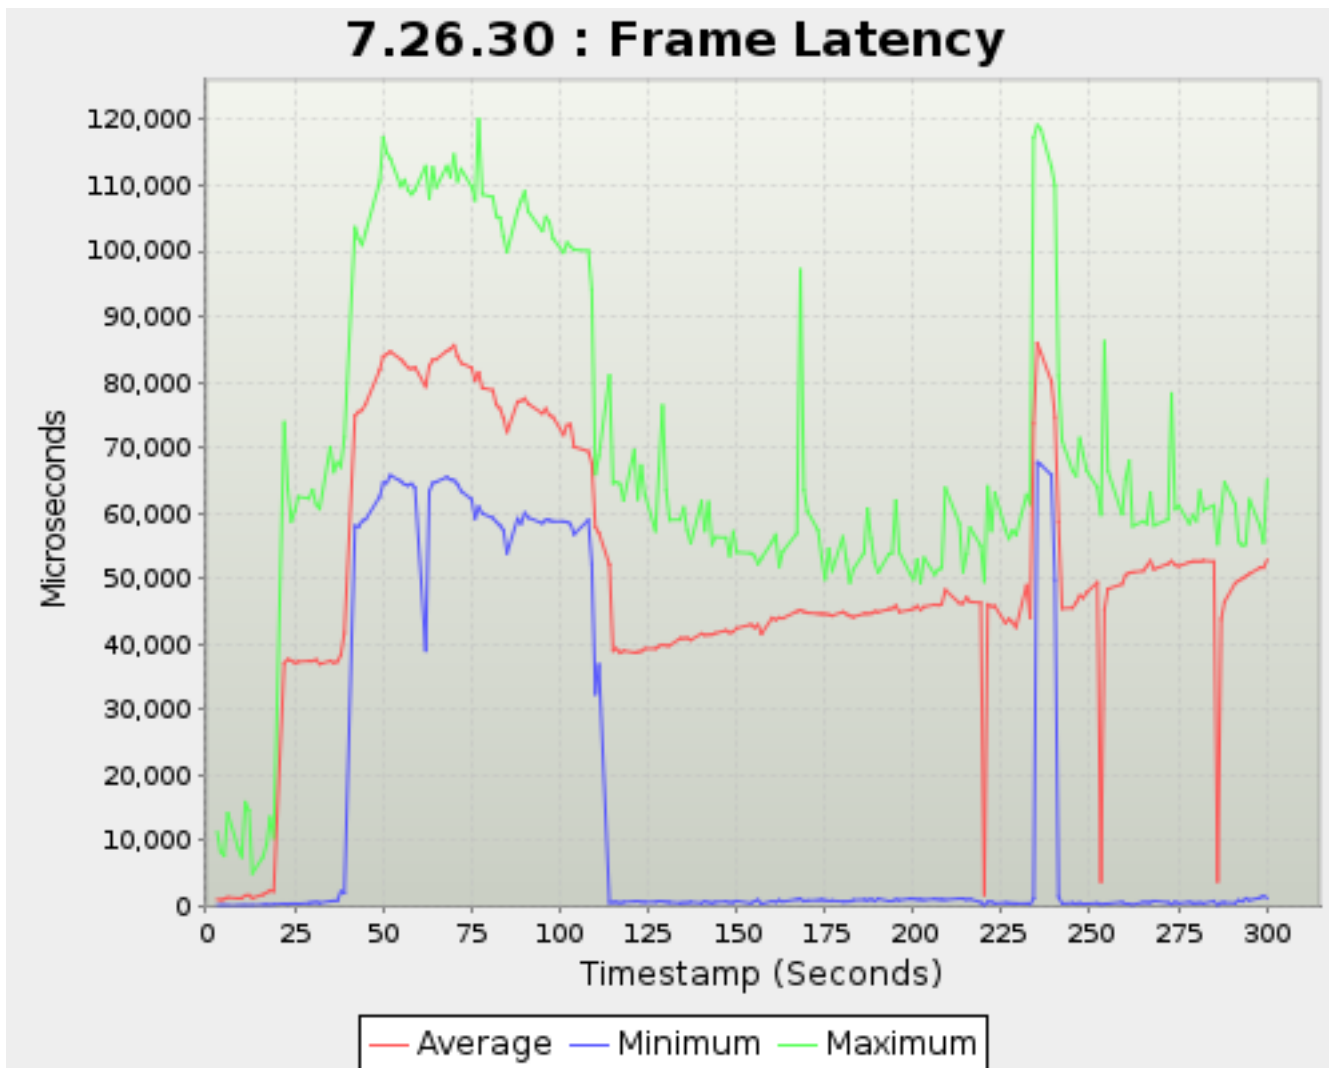

7.26.30. Frame Latency

Timestamp	Average	Minimum	Maximum
<i>Seconds</i>		<i>Microseconds</i>	
3.117	1,047.885	112.375	11,328.375
4.082	958.636	101.250	8,330.625
5.083	1,054.506	113.625	7,708.375
6.104	1,338.592	96.125	14,181.125
9.082	1,208.009	98	8,802.125
10.082	1,241.415	104.125	7,514.375
11.082	1,621.825	112.375	15,887.125
12.082	1,689.610	106.750	14,628.125
13.082	1,247.197	112.500	5,028.375
16.105	1,784.200	196.125	7,543.625
17.105	2,044.408	238	9,449.500
18.082	2,397.880	177.375	13,609.625
19.105	2,274.226	270.750	10,406.875
22.082	37,100.036	371.125	73,841.625
23.107	37,656.551	306.500	63,510.750
24.082	37,487.328	380.500	58,733.125
25.083	37,134.780	388.750	60,340.250
26.105	37,311.191	366.500	62,479.750
29.082	37,417.752	477.750	62,231.875
30.082	37,402.988	546.125	63,537.375
31.105	37,623.425	627.625	61,342.250
32.104	36,957.523	495.625	60,628.625
35.105	37,428.041	765.875	70,068.375
36.105	37,157.561	817.375	66,280.500