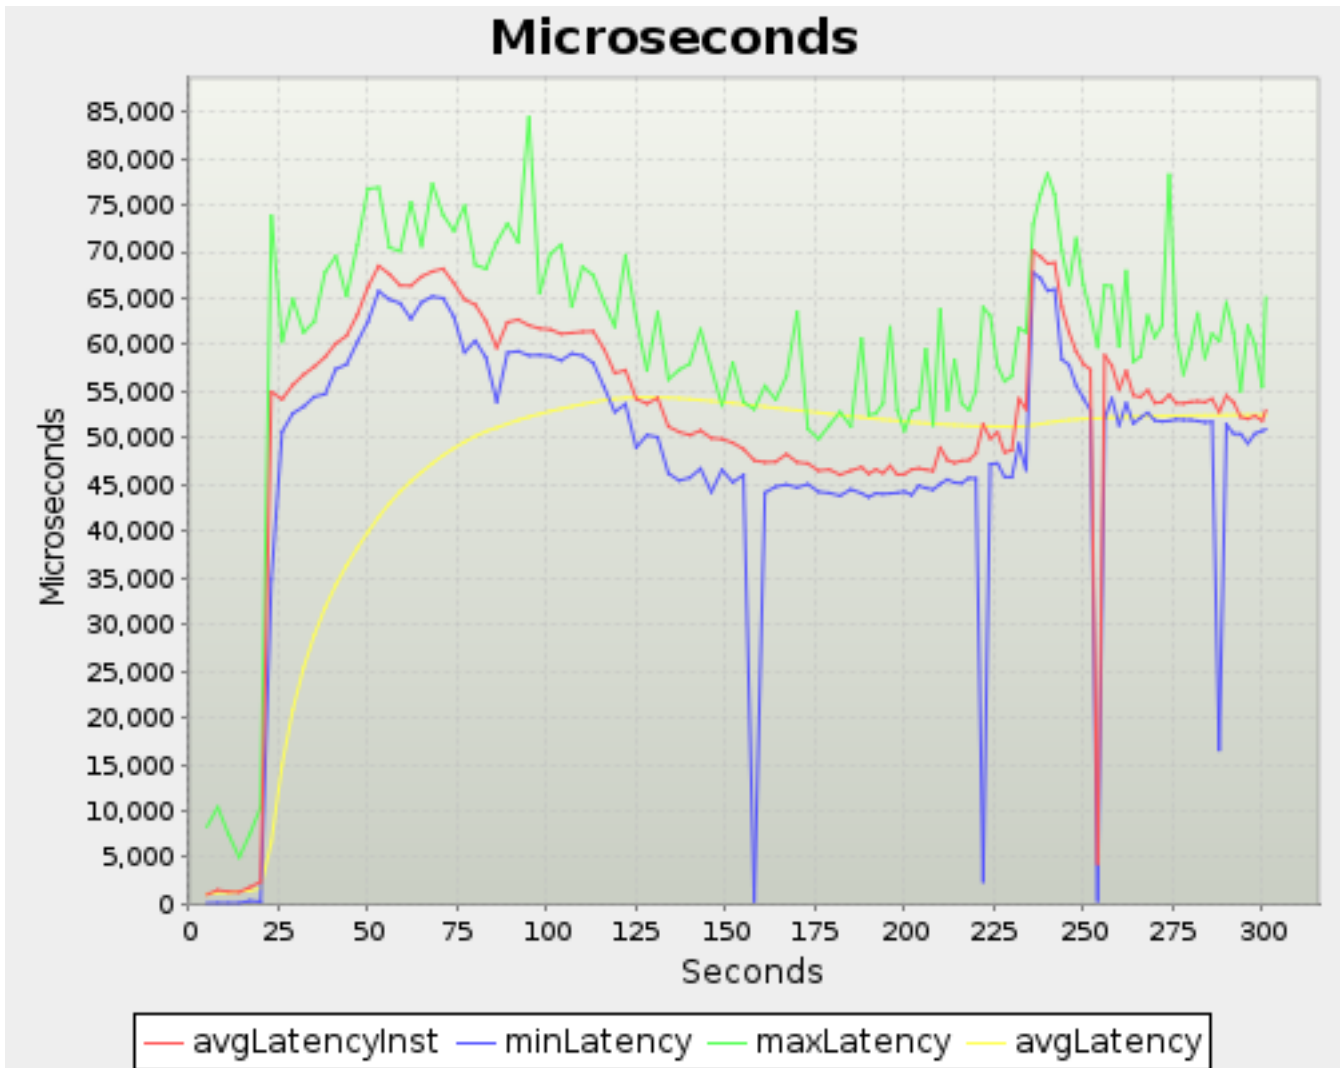

6.2.3.1. Microseconds

time	avgLatency	avgLatencyInst	maxLatency	minLatency
5.000	1,075.4448149124576	1,030.8134375660259	8,330.625	101.25
8.000	1,236.1806584676494	1,510.7251970644206	10,410.125	113.87499999999999
11.000	1,238.5868133751521	1,343.1502122587253	7,514.375	104.12499999999999
14.000	1,378.1035719223855	1,311.2463570224656	5,028.375	112.5
17.000	1,455.387605131184	1,808.3301837884842	7,543.625000000002	369.75
20.000	1,677.52869295995	2,416.3619498111007	10,406.874999999995	271.375
23.000	6,711.817315367539	54,954.97599548151	73,841.625000000003	34,831.25
26.000	14,980.808742787876	54,176.536253268874	60,340.25	50,684.12499999999
29.000	20,870.374956654836	55,699.12814970538	64,906.5	52,654.12499999999
32.000	25,360.12721076319	56,808.958715259956	61,342.25	53,368.62499999999
35.000	28,874.20389489367	57,667.03365429272	62,509.62499999999	54,430.12499999999
38.000	31,809.764123949117	58,694.13721092119	67,777	54,712
41.000	34,231.64696680735	60,145.702602702746	69,503.875000000003	57,402.25
44.000	36,332.814048610526	60,970.78613858181	65,243.375	57,903.75
47.000	38,200.155324401254	63,205.34800366758	70,681.5	60,284.875
50.000	39,901.95071264459	66,212.86484804479	76,744.875000000003	62,510.25
53.000	41,547.71150751212	68,473.18598907537	76,879	65,749.375000000003
56.000	42,994.83847233486	67,587.48399141555	70,434.25	64,870.25
59.000	44,265.38144223376	66,366.706512351	70,054.25	64,465.375
62.000	45,370.50652242987	66,336.64276285276	75,289.25	62,798
65.000	46,354.587287888964	67,332.07944343098	70,607.875000000003	64,570.5
68.000	47,283.6678879682	67,875.55578365867	77,255.375000000003	65,183.12499999999
71.000	48,148.42697454724	68,161.51770092691	73,954.375000000003	65,013.12499999999
74.000	48,902.03880597529	66,616.80305480683	72,231.75	63,039.25
77.000	49,591.04358829821	64,871.873810494835	74,904.875000000003	59,193.75