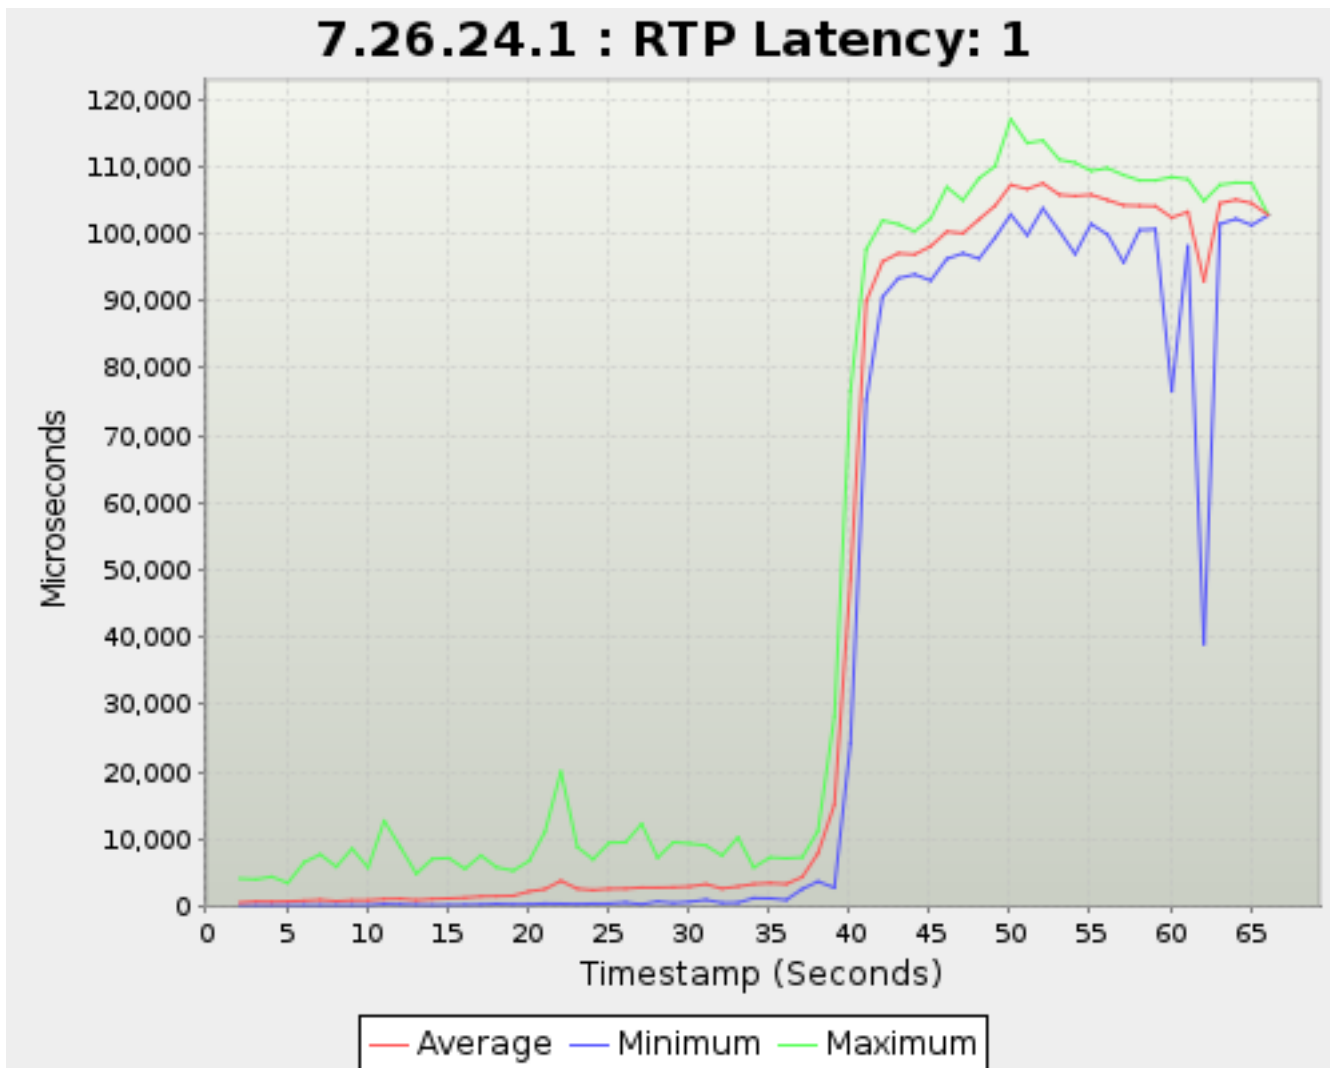

7.26.24.1. RTP Latency: 1

Timestamp	Average	Minimum	Maximum
<i>Seconds</i>		<i>Microseconds</i>	
2.082	540.9522700814902	104.5	4,118.0
3.117	709.95970042796	112.375	4,000.25
4.082	678.8406239403188	126.125	4,390.5
5.083	722.3096430807765	122.5	3,460.75
6.104	820.2949661465999	121.875	6,528.875
7.104	937.8926021136818	118.75	7,705.625
8.104	760.6272206303724	125.25	5,872.0
9.082	873.6254622292657	121.125	8,559.625
10.082	886.7758964143426	125.375	5,733.5
11.082	1,057.597000483793	319.5	12,704.875
12.082	1,108.6349169201965	252.375	8,811.0
13.082	910.2671529519033	175.5	4,838.75
14.083	1,070.789795028347	131.125	7,038.375
15.105	1,162.2867450010308	162.625	7,171.25
16.105	1,265.7807660961696	196.125	5,573.625
17.105	1,460.2872698475549	238.0	7,546.0
18.082	1,490.7035650974985	348.5	5,794.25
19.105	1,550.7532734754957	270.75	5,288.375
20.105	2,199.212572533849	281.75	6,736.25
21.082	2,539.861586638831	395.75	11,019.75
22.082	3,769.1488584474887	371.125	20,016.875
23.107	2,601.2830188679245	306.5	8,807.5
24.082	2,406.403907496013	380.5	6,966.75
25.083	2,590.4947312961012	388.75	9,435.25