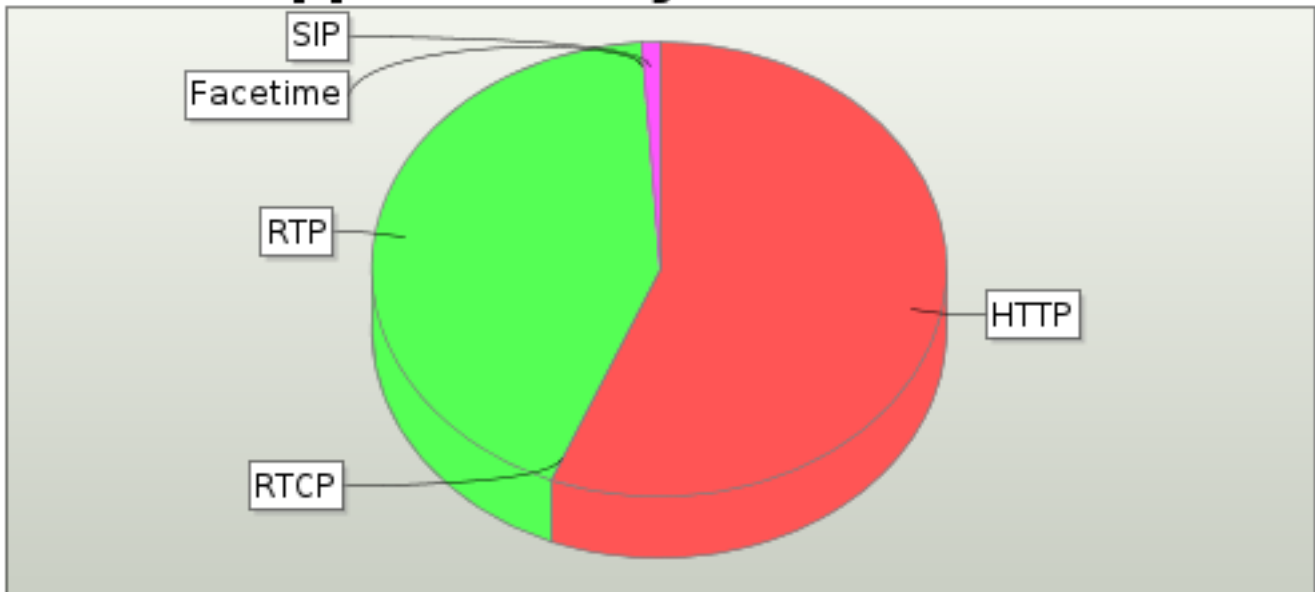

Application Bytes Received

There may be slices in this graph that are too small to be displayed.

Protocol	Data Transmitted <i>(Bytes)</i>	Data Transmitted <i>(%)</i>	Data Received <i>(Bytes)</i>	Data Received <i>(%)</i>	Delta Received <i>(Tx - Rx) (Bytes)</i>	% Received <i>(%)</i>
HTTP	7,845,639,253	27.763%	6,791,972,056	56.141%	1,053,667,197	86.570
RTCP	80,994,196	0.287%	2,697,496	0.022%	78,296,700	3.330
RTP	19,342,771,841	68.448%	5,179,356,632	42.812%	14,163,415,209	26.777
Facetime	1,031,549	0.004%	899,794	0.007%	131,755	87.227
SIP	988,758,300	3.499%	123,047,137	1.017%	865,711,163	12.445