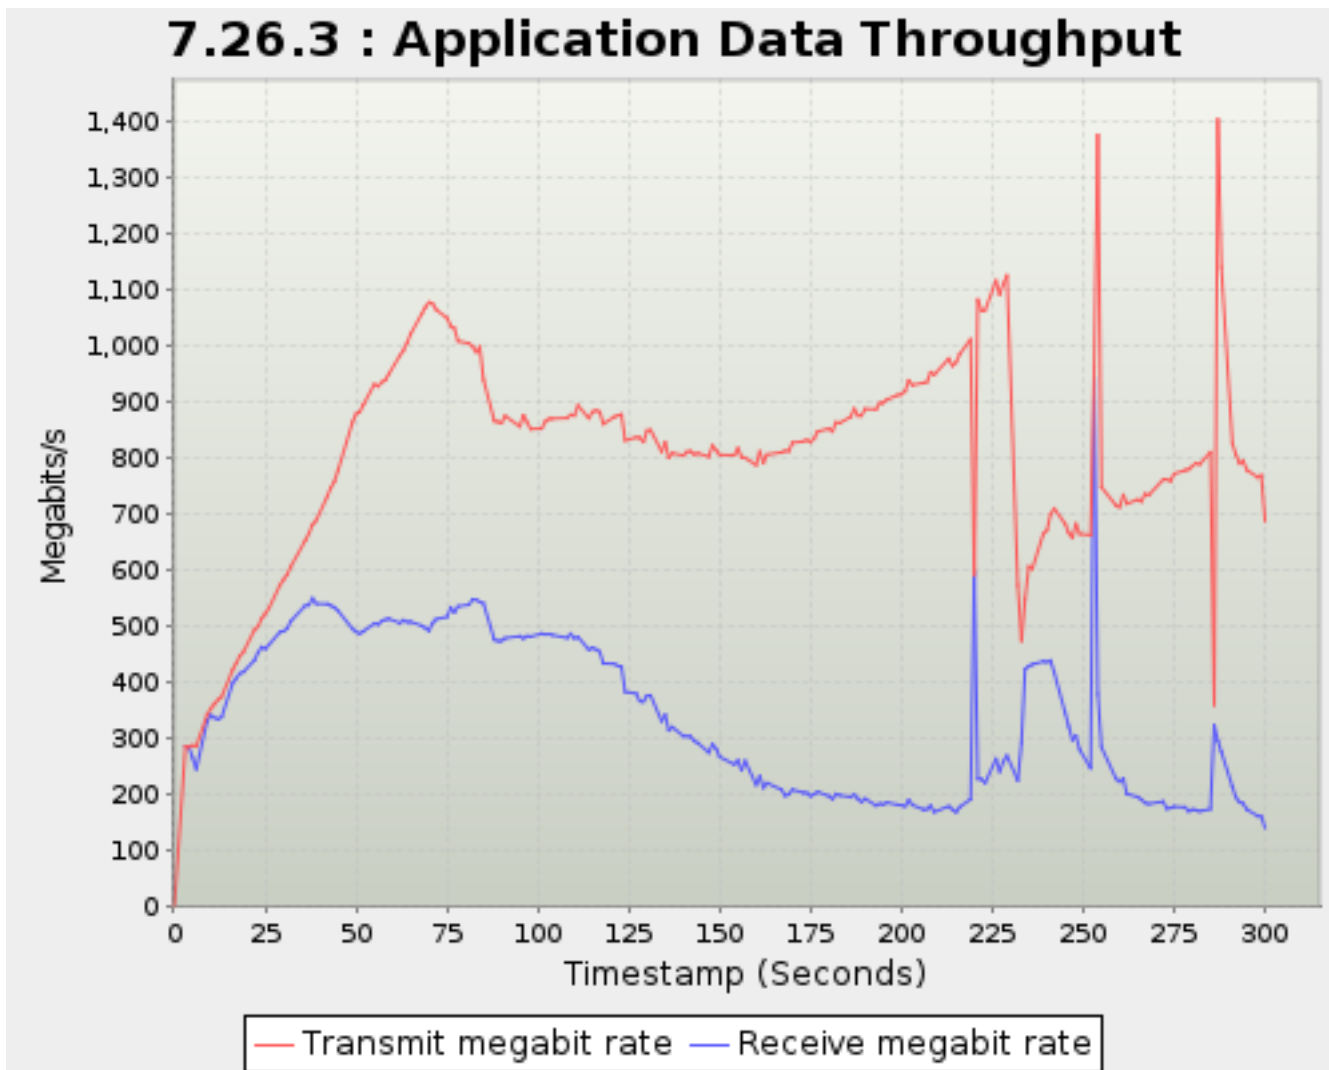

7.26.3. Application Data Throughput

Data Rate shown includes Ethernet overhead.

Rates can fluctuate slightly above the physical maximum due to round-off errors in calculations.

Physical speeds on fiber optic can legitimately exceed 10Gbps.

Timestamp	Transmit megabit rate	Receive megabit rate
<i>Seconds</i>	<i>Megabits/s</i>	
0.085	0.4161	0.00
3.117	285.8	284.8
4.082	284.1	~284
5.083	287.1	~265
6.104	285.3	244.9
9.082	~342	330.4
10.082	352.8	~341
11.082	360.9	336.6
12.082	368.7	334.1
13.082	373.9	337.6
16.105	422.1	398.3
17.105	~434	407.2
18.082	446.7	415.4
19.105	454.4	418.3
22.082	493.1	439.2
23.107	499.7	452.9
24.082	514.1	462.7
25.083	522.3	459.3
26.105	532.3	~467