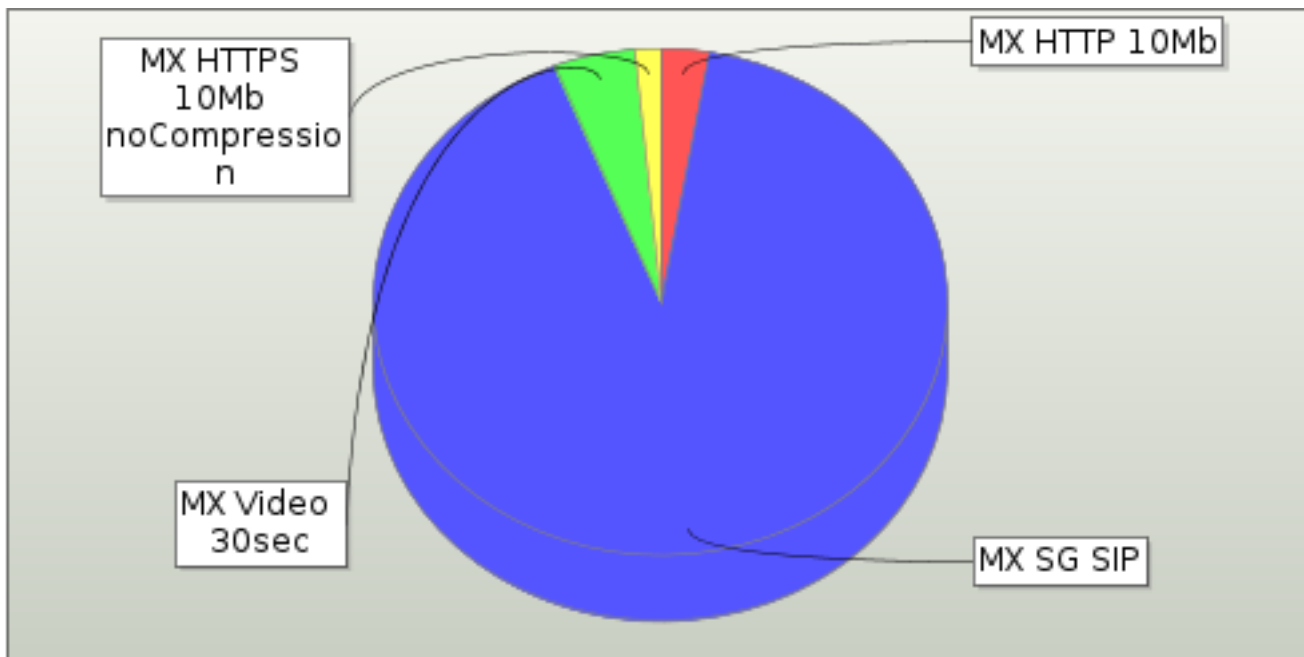

7.10. Super Flow Iterations

There may be slices in this graph that are too small to be displayed.

Super Flow	Iterations (Sessions)	Iterations (%)
MX HTTP 10Mb	19,055	2.723%
MX SG SIP	638,320	91.209%
MX Video 30sec	32,353	4.623%
MX HTTPS 10Mb noCompression	10,115	1.445%