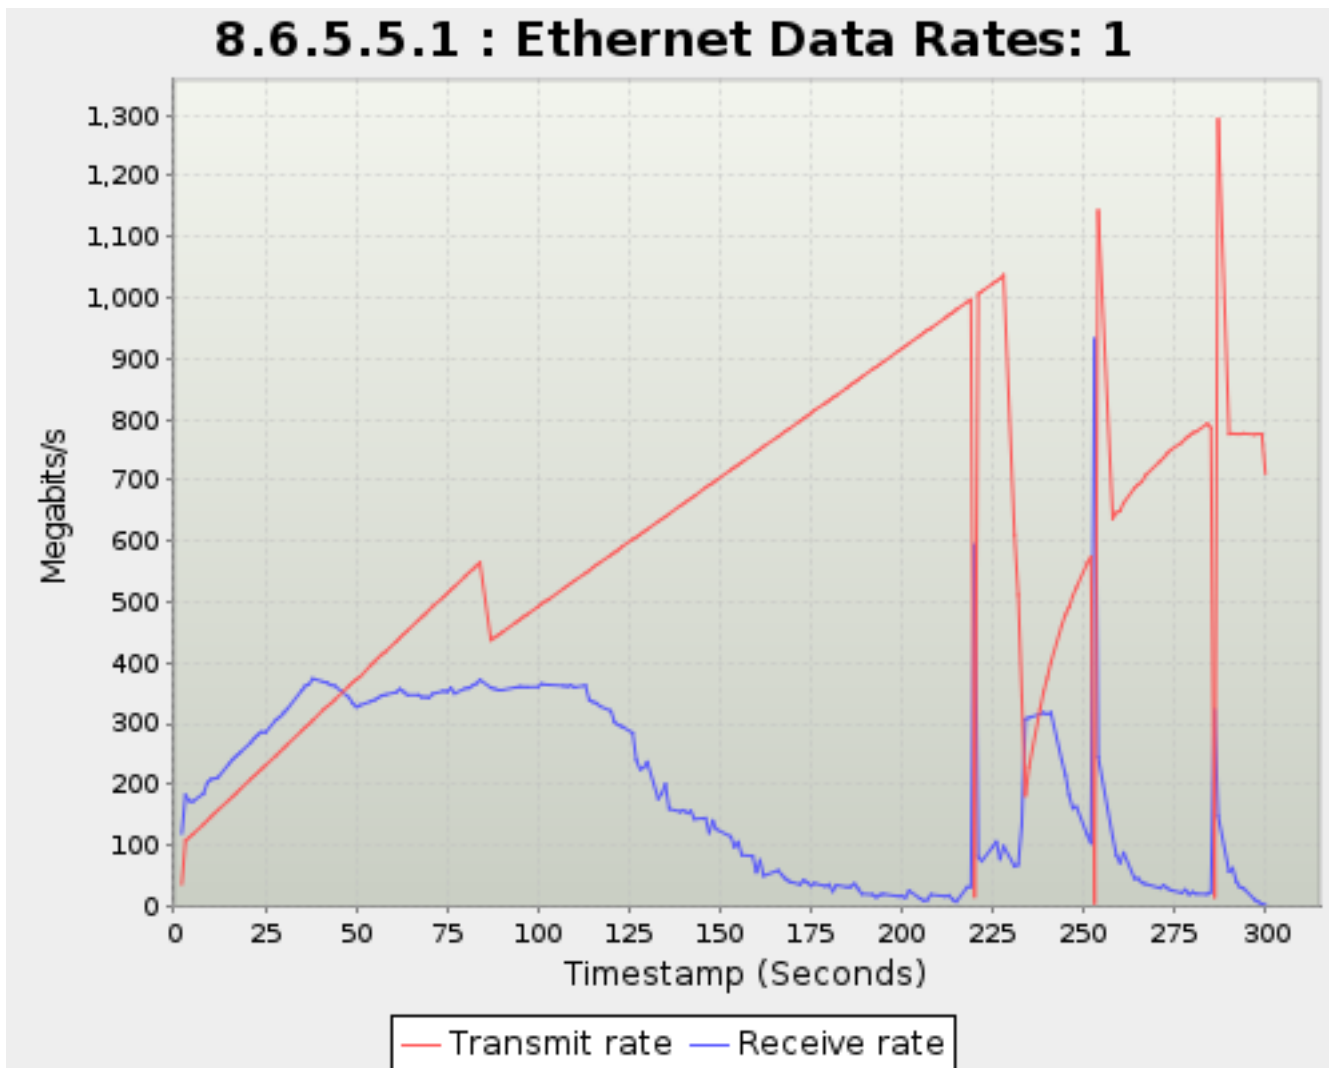

8.6.5.5.1. Ethernet Data Rates: 1

Data Rate shown includes Ethernet overhead.

Rates can fluctuate slightly above the physical maximum due to round-off errors in calculations.

Physical speeds on fiber optic can legitimately exceed 10Gbps.

Timestamp	Transmit rate	Receive rate
<i>Seconds</i>	<i>Megabits/s</i>	
0.010	0.00	0.00
2.116	36.40	119.8
3.124	107.6	182.3
4.121	112.8	173.4
5.119	118.1	171.9
8.112	134.6	185.3
9.130	140.8	202.7
10.127	146.7	208.4
11.125	152.7	209.8
12.122	158.3	211.9
15.115	174.6	~234
16.113	180.2	241.3
17.110	185.9	247.1
18.128	~192	252.2
21.131	209.3	269.1
22.129	214.8	276.6
23.116	220.3	282.2
24.124	225.6	286.4
25.132	231.4	285.5