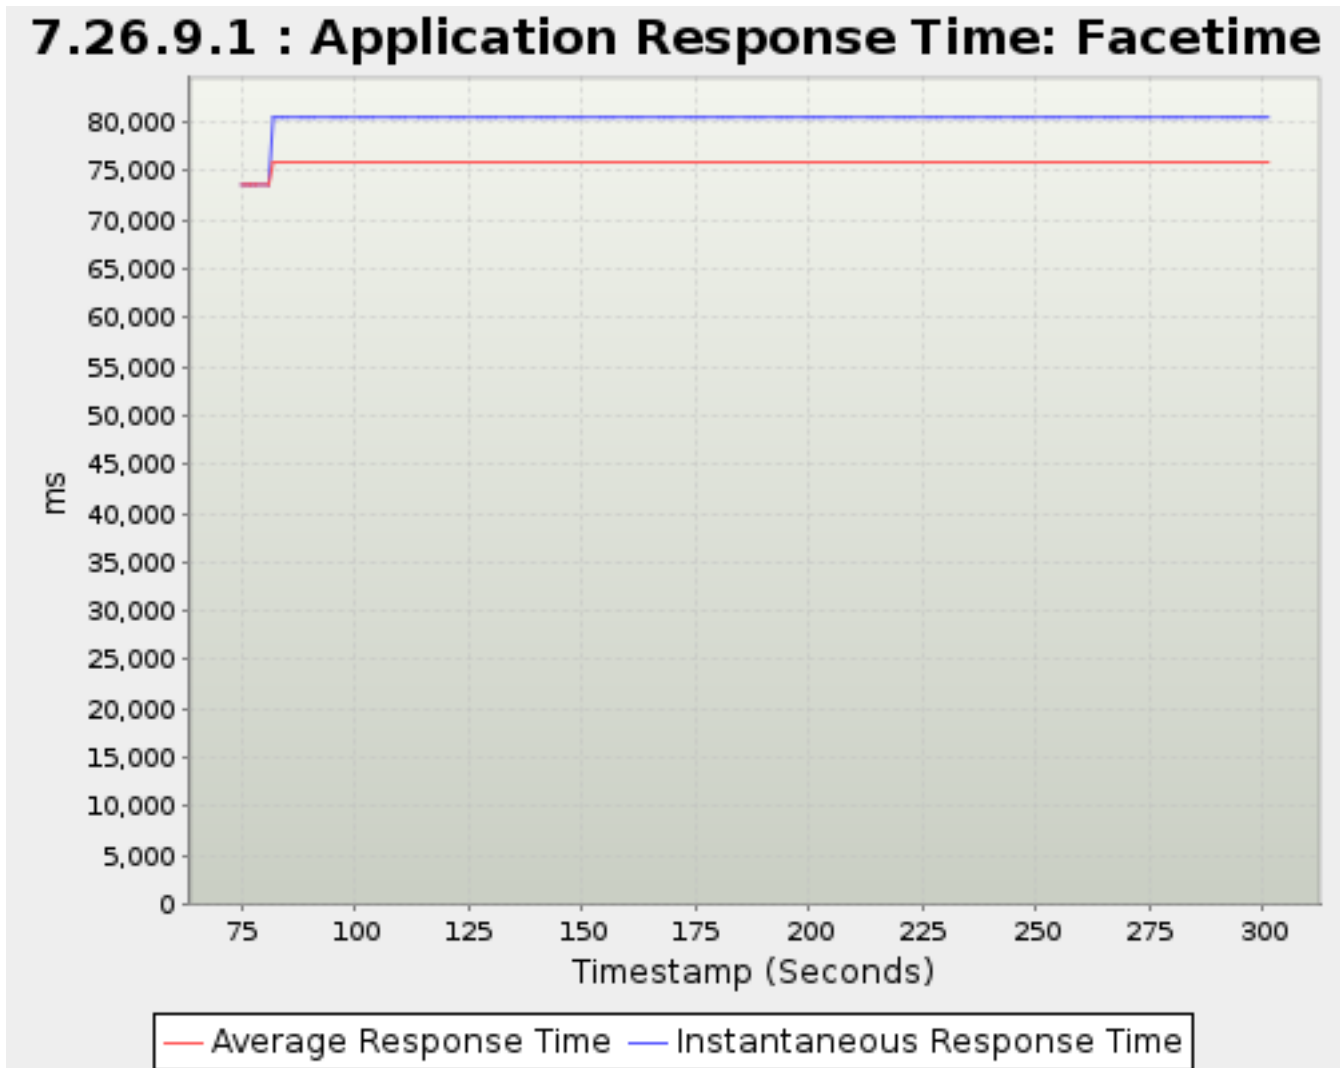

7.26.9.1. Application Response Time: Facetime

Timestamp	Average Response Time	Instantaneous Response Time
<i>Seconds</i>		<i>Milliseconds</i>
3.117	0.0000	0.0000
4.082	0.0000	0.0000
5.083	0.0000	0.0000
6.104	0.0000	0.0000
9.082	0.0000	0.0000
10.082	0.0000	0.0000
11.082	0.0000	0.0000
12.082	0.0000	0.0000
13.082	0.0000	0.0000
16.105	0.0000	0.0000
17.105	0.0000	0.0000
18.082	0.0000	0.0000
19.105	0.0000	0.0000
22.082	0.0000	0.0000
23.107	0.0000	0.0000
24.082	0.0000	0.0000
25.083	0.0000	0.0000
26.105	0.0000	0.0000
29.082	0.0000	0.0000
30.082	0.0000	0.0000
31.105	0.0000	0.0000
32.104	0.0000	0.0000
36.105	0.0000	0.0000
37.105	0.0000	0.0000