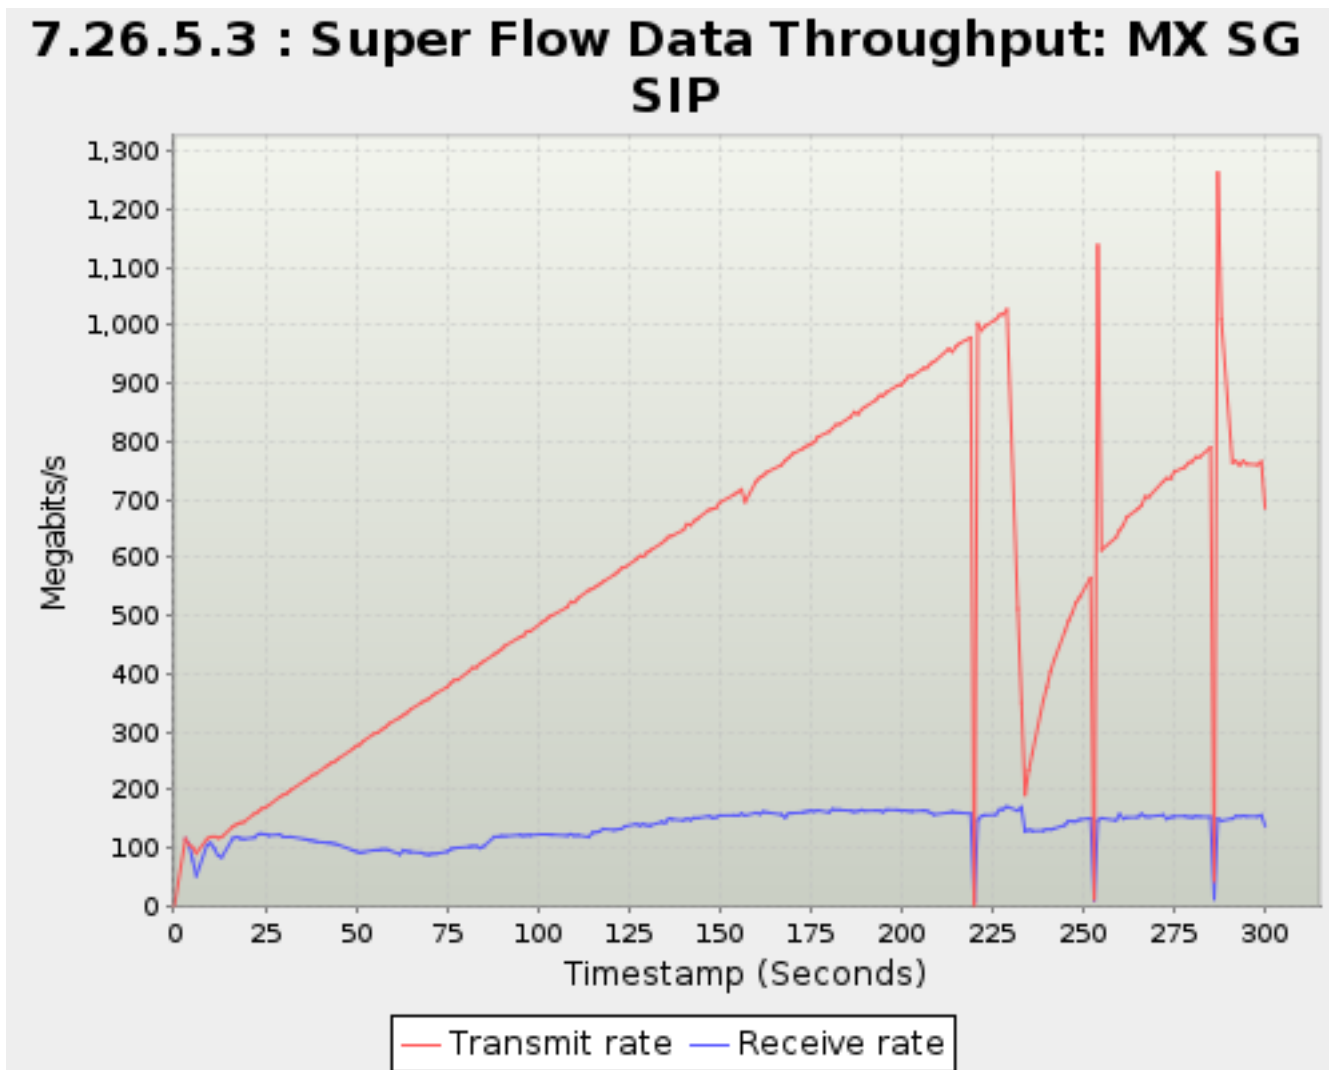

7.26.5.3. Super Flow Data Throughput: MX SG SIP

Data Rate shown includes Ethernet overhead.

Rates can fluctuate slightly above the physical maximum due to round-off errors in calculations.

Physical speeds on fiber optic can legitimately exceed 10Gbps.

Timestamp	Transmit rate	Receive rate
<i>Seconds</i>	<i>Megabits/s</i>	
0.085	0.4076	0.00
3.117	116.2	116.1
4.082	106.2	106.2
5.083	101.5	79.97
6.104	90.97	52.39
9.082	~116	105.9
10.082	119.2	108.3
11.082	119.8	99.10
12.082	117.7	87.17
13.082	~119	84.29
16.105	136.7	116.5
17.105	140.7	119.2
18.082	~143	117.1
19.105	144.6	115.6
22.082	159.2	~118
23.107	162.5	~124
24.082	167.8	124.7
25.083	170.1	123.4
26.105	~174	121.9