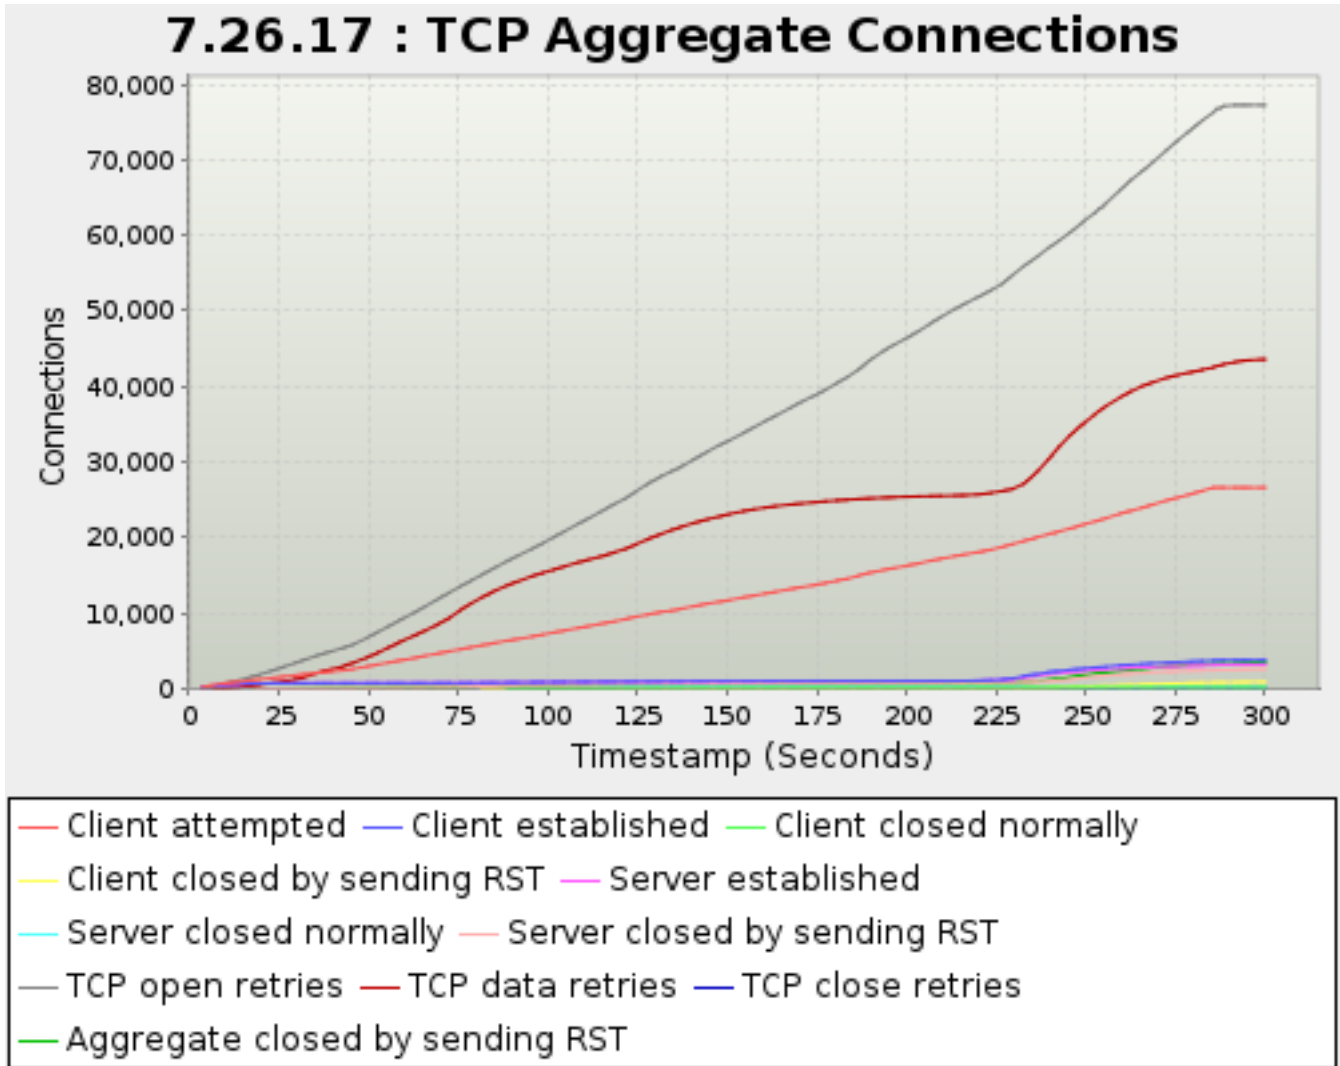

7.26.17. TCP Aggregate Connections

Timestamp	Client attempted	Client established	Client closed normally	Client closed by sending RST	Server established	Server closed normally	Server closed by sending RST	TCP open retries	TCP data retries	TCP close retries	Aggregate closed by sending RST
Seconds	TCP Sessions										
3.593	249	246	0	0	244	0	0	75	11	0	0
4.593	338	337	0	0	336	0	0	84	31	0	0
5.594	416	350	0	0	350	0	0	117	60	0	0
6.571	495	350	0	0	350	0	0	220	81	0	0
9.572	724	569	0	0	569	0	0	719	146	0	0
10.572	773	611	0	0	610	0	0	810	184	0	0
11.594	838	626	0	0	626	0	0	886	209	0	0
12.572	879	628	0	0	628	0	0	988	239	0	0
13.572	928	629	0	0	629	0	0	1,104	270	0	0
16.573	1,093	704	0	0	703	0	0	1,491	414	0	0
17.572	1,141	708	0	0	708	0	0	1,619	458	0	0
18.571	1,196	713	0	0	713	0	2	1,739	510	0	2
19.572	1,245	714	0	0	714	0	2	1,884	571	0	2
22.594	1,413	740	0	0	740	0	13	2,343	744	0	13
23.595	1,472	746	0	0	746	0	16	2,477	802	0	16
24.595	1,521	747	0	0	747	0	20	2,640	853	0	20
25.595	1,577	748	0	0	748	0	26	2,794	914	0	26
26.573	1,635	750	0	0	750	0	32	2,953	993	0	32
29.596	1,800	761	0	0	761	0	47	3,439	1,278	0	47
30.595	1,858	764	0	0	764	0	50	3,602	1,359	0	50