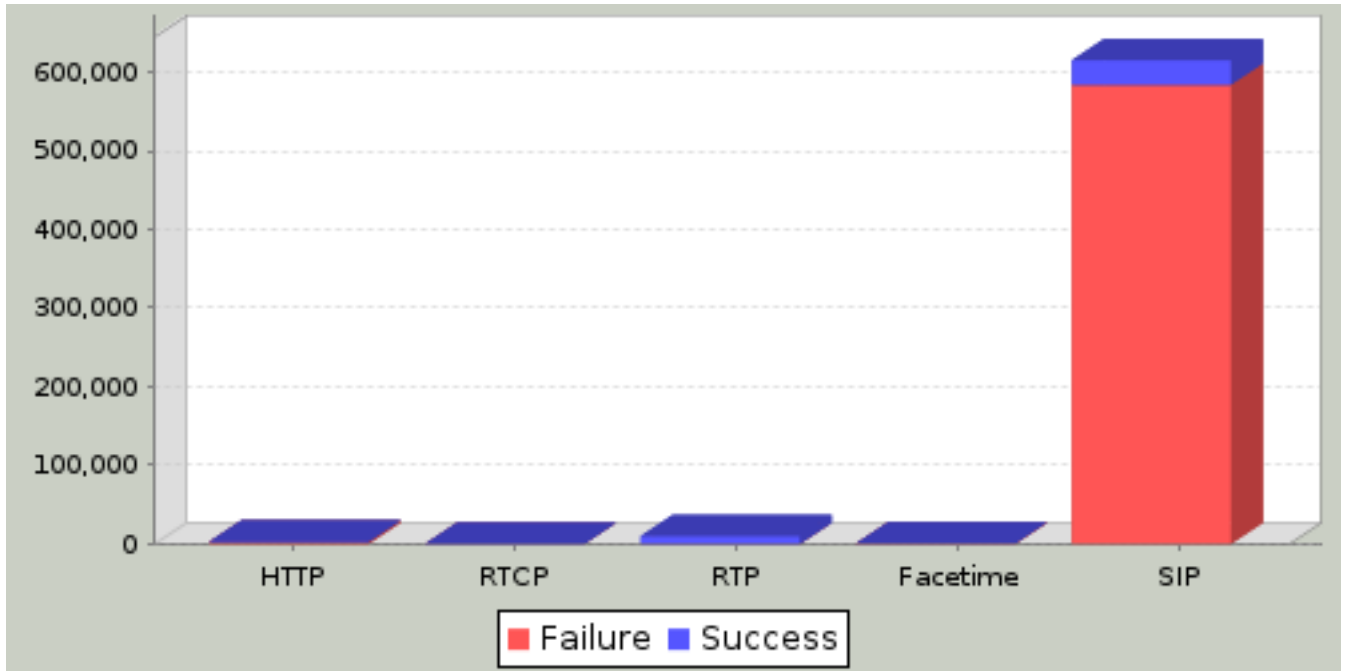

7.11. Application Transactions Summary

Protocol	Success (Transactions)	Failure (Transactions)
HTTP	195	2,989
RTCP	134	0
RTP	10,382	0
Facetime	2	884
SIP	32,285	608,716