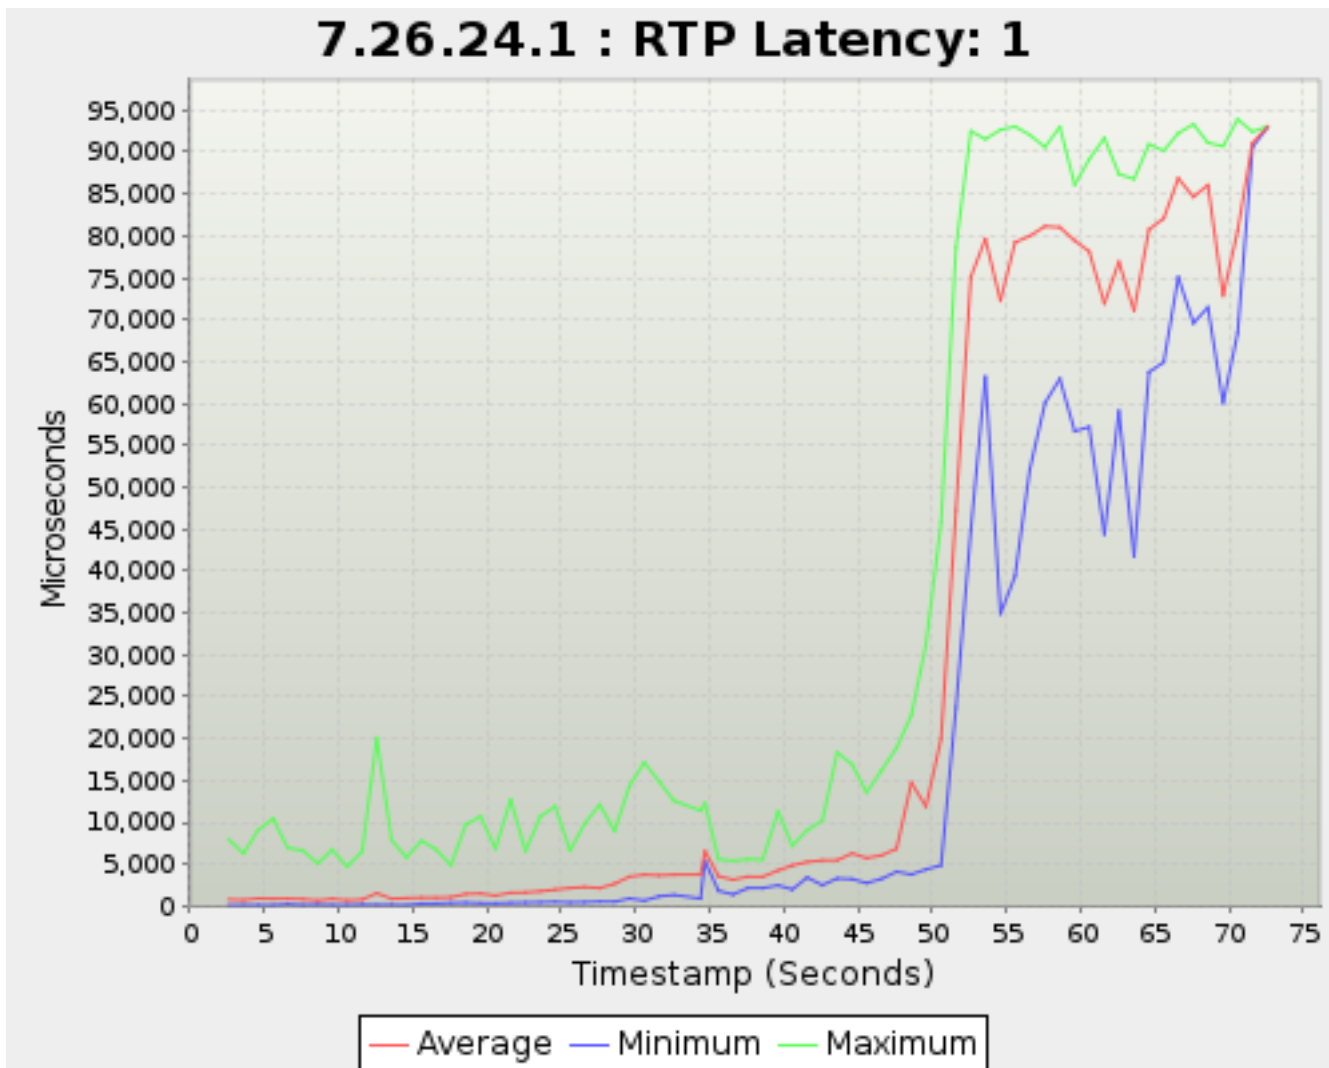

7.26.24.1. RTP Latency: 1

Timestamp	Average	Minimum	Maximum
<i>Seconds</i>		<i>Microseconds</i>	
2.593	812.7827777777778	119.0	7,999.375
3.593	736.4577148774595	123.0	6,299.75
4.593	931.2786716877781	123.125	9,120.5
5.594	891.254432348367	124.125	10,451.875
6.571	895.8615477629988	241.75	6,955.375
7.593	847.2510436960757	132.125	6,645.875
8.594	692.8191008246874	179.625	5,094.125
9.572	880.9547948784949	132.125	6,736.0
10.572	709.5956027667984	130.125	4,754.0
11.594	798.3771642489471	183.0	6,536.75
12.572	1,551.406375442739	153.375	20,070.375
13.572	894.909294512878	167.75	7,880.0
14.576	962.3325446332544	122.5	5,826.0
15.594	1,030.8307629035576	313.125	7,826.125
16.573	1,021.3298418566441	321.625	6,757.625
17.572	1,068.4196901353207	387.5	4,896.75
18.571	1,458.098001537279	427.375	9,752.25
19.572	1,512.6125972301272	360.75	10,706.125
20.572	1,270.5199329359166	343.125	6,837.625
21.594	1,607.623934860822	401.125	12,738.25
22.594	1,637.981500100543	437.125	6,562.25
23.595	1,780.6650821089024	466.0	10,719.625
24.595	1,980.8778150455198	516.125	11,903.0
25.595	2,166.2178661439375	448.5	6,634.875