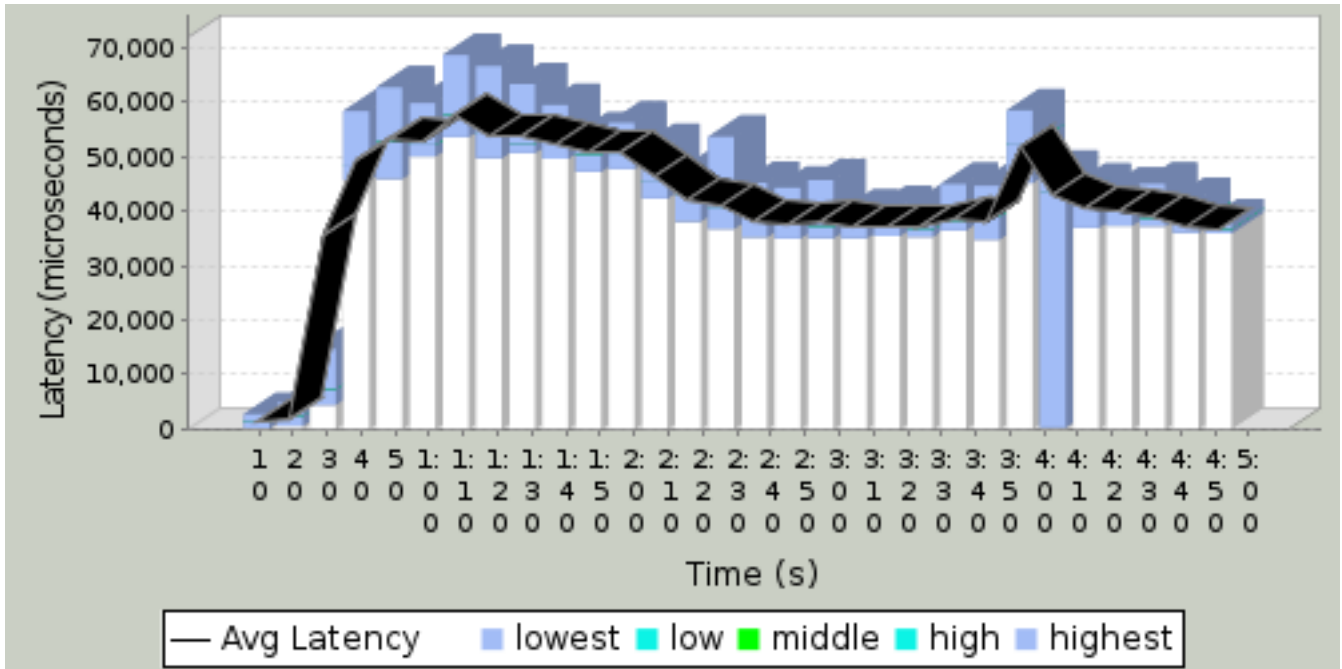

7.26.31.2. Frame Latency Distribution: 2

This chart shows latency ranges on the Y axis. The length of a colored bucket signifies its size relative to the total latency spread. It does not correspond to the number of packets.

The latency buckets are generated each second to an ideal normal curve, real packet latencies should be close but not exactly normal.

Buckets are generated as - bucket1 (dark blue): lowest 2.2%; bucket2 (light blue): low 13.7%; bucket3 (green): middle 68.2%; bucket4 (light blue): high 13.7%; bucket5 (dark blue): highest 2.2%

68.2% of packets sent during the interval (ideally) will be in the middle bucket (green).

Layer 2 and 3 tests on 1Gig blades do not support dynamic latency. These tests will have static 10,100,1000,10000,10000+ ms buckets.

Timestamp	Average Latency	lowest latency	low latency	middle latency	high latency	highest latency	lowest count	low count	middle count	high count	highest count
microseconds						packets					
2.593	945.536	112.375 ≤ 10.000	10.000 < 100.000	100.000 < 1000.000	1000.000 < 10000.000	> 10000.000	0	0	2,610 70.256%	1,099 29.583%	6 0.162%
3.593	1,136.716	106.125 ≤ 945.500	945.500 < 945.625	945.625 < 945.750	945.750 < 945.875	> 945.875	12,907 43.778%	4 0.014%	4 0.014%	12 0.041%	16,556 56.154%
5.594	1,363.894	103.375 ≤ 1452.000	1452.000 < 1452.120	1452.120 < 1452.250	1452.250 < 1452.380	> 1452.380	26,283 79.900%	2 0.006%	0	2 0.006%	6,608 20.088%
6.571	1,344.999	121.250 ≤ 1364.000	1364.000 < 1364.120	1364.120 < 1364.250	1364.250 < 1364.380	> 1364.380	21,590 75.675%	0	3 0.011%	2 0.007%	6,935 24.308%
8.594	1,160.406	122.625 ≤ 1235.620	1235.620 < 1235.750	1235.750 < 1235.880	1235.880 < 1236.000	> 1236.000	31,114 73.684%	4 0.009%	13 0.031%	15 0.036%	11,080 26.240%