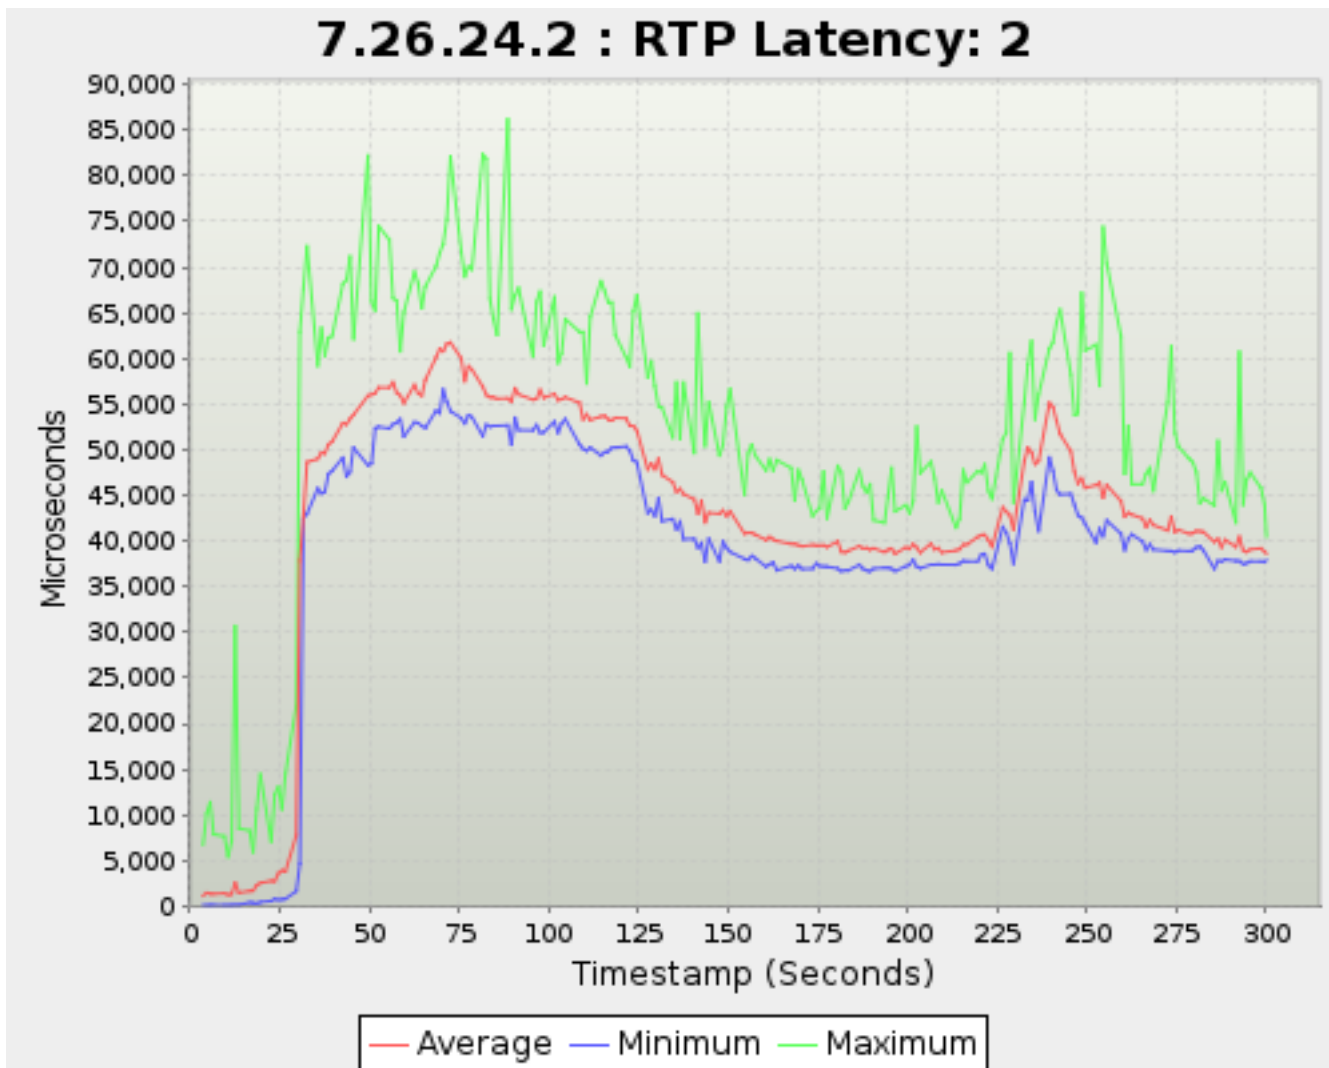

7.26.24.2. RTP Latency: 2

Timestamp	Average	Minimum	Maximum
<i>Seconds</i>		<i>Microseconds</i>	
3.593	1,141.8858816964287	106.125	6,729.75
4.593	1,456.3294288568056	98.625	10,128.875
5.594	1,369.8982227893803	108.375	11,404.5
6.571	1,350.8412487902792	121.25	7,869.125
9.572	1,415.0940205719453	96.25	7,657.625
10.572	1,253.3103581302641	106.375	5,433.125
11.594	1,343.0645289076997	109.375	7,162.875
12.572	2,554.1137312971027	144.625	30,700.75
13.572	1,465.4318964956765	142.25	8,525.25
16.573	1,664.233558398278	406.125	8,287.875
17.572	1,699.4876863412478	363.0	5,942.0
18.571	2,296.883310806462	303.875	10,649.625
19.572	2,548.98940674581	448.625	14,446.375
22.594	2,773.866129843986	576.75	7,100.25
23.595	2,737.8268209330095	789.125	12,267.375
24.595	3,594.0365718260496	700.625	13,060.25
25.595	3,908.208951710972	751.375	10,637.625
26.573	3,790.756601972638	799.25	14,490.25
29.596	7,756.062901439645	1,653.375	22,010.5
30.595	37,870.22139361454	4,655.125	62,924.5
31.596	42,798.99569715881	42,479.5	67,683.125
32.595	48,632.37200280187	42,987.375	72,283.625
35.594	49,015.71565651621	45,759.0	59,205.0
36.572	49,659.37026395639	45,207.625	63,336.375