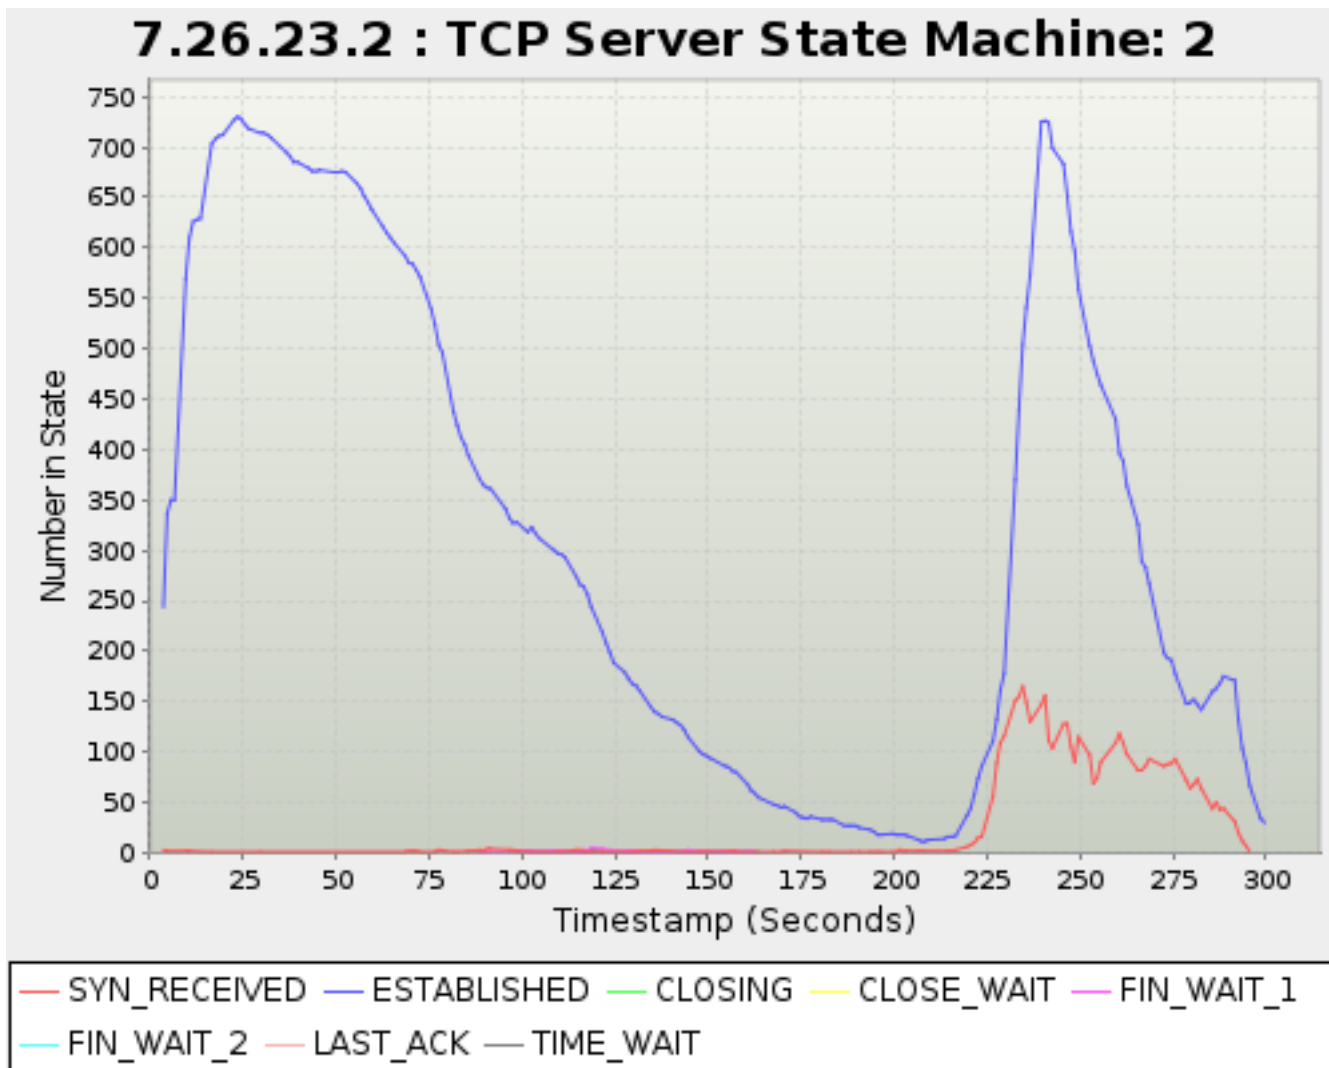

7.26.23.2. TCP Server State Machine: 2

Timestamp	SYN_RECEIV ED	ESTABLISHE D	CLOSING	CLOSE_WAIT	FIN_WAIT_1	FIN_WAIT_2	LAST_ACK	TIME_WAIT
<i>Seconds</i>	<i>TCP Sessions</i>							
3.593	3	244	0	0	0	0	0	0
4.593	2	336	0	0	0	0	0	0
5.594	0	350	0	0	0	0	0	0
6.571	0	350	0	0	0	0	0	0
9.572	2	569	0	0	0	0	0	0
10.572	2	610	0	0	0	0	0	0
11.594	0	626	0	0	0	0	0	0
12.572	0	628	0	0	0	0	0	0
13.572	0	629	0	0	0	0	0	0
16.573	1	703	0	0	0	0	0	0
17.572	0	708	0	0	0	0	0	0
18.571	0	711	0	0	0	0	0	0
19.572	0	712	0	0	0	0	0	0
22.594	0	727	0	0	0	0	0	0
23.595	0	730	0	0	0	0	0	0
24.595	0	727	0	0	0	0	0	0
25.595	0	722	0	0	0	0	0	0
26.573	0	718	0	0	0	0	0	0
29.596	1	714	0	0	0	0	0	0
30.595	0	714	0	0	0	0	0	0
31.596	0	712	0	0	0	0	0	0
32.595	0	709	0	0	0	0	0	0