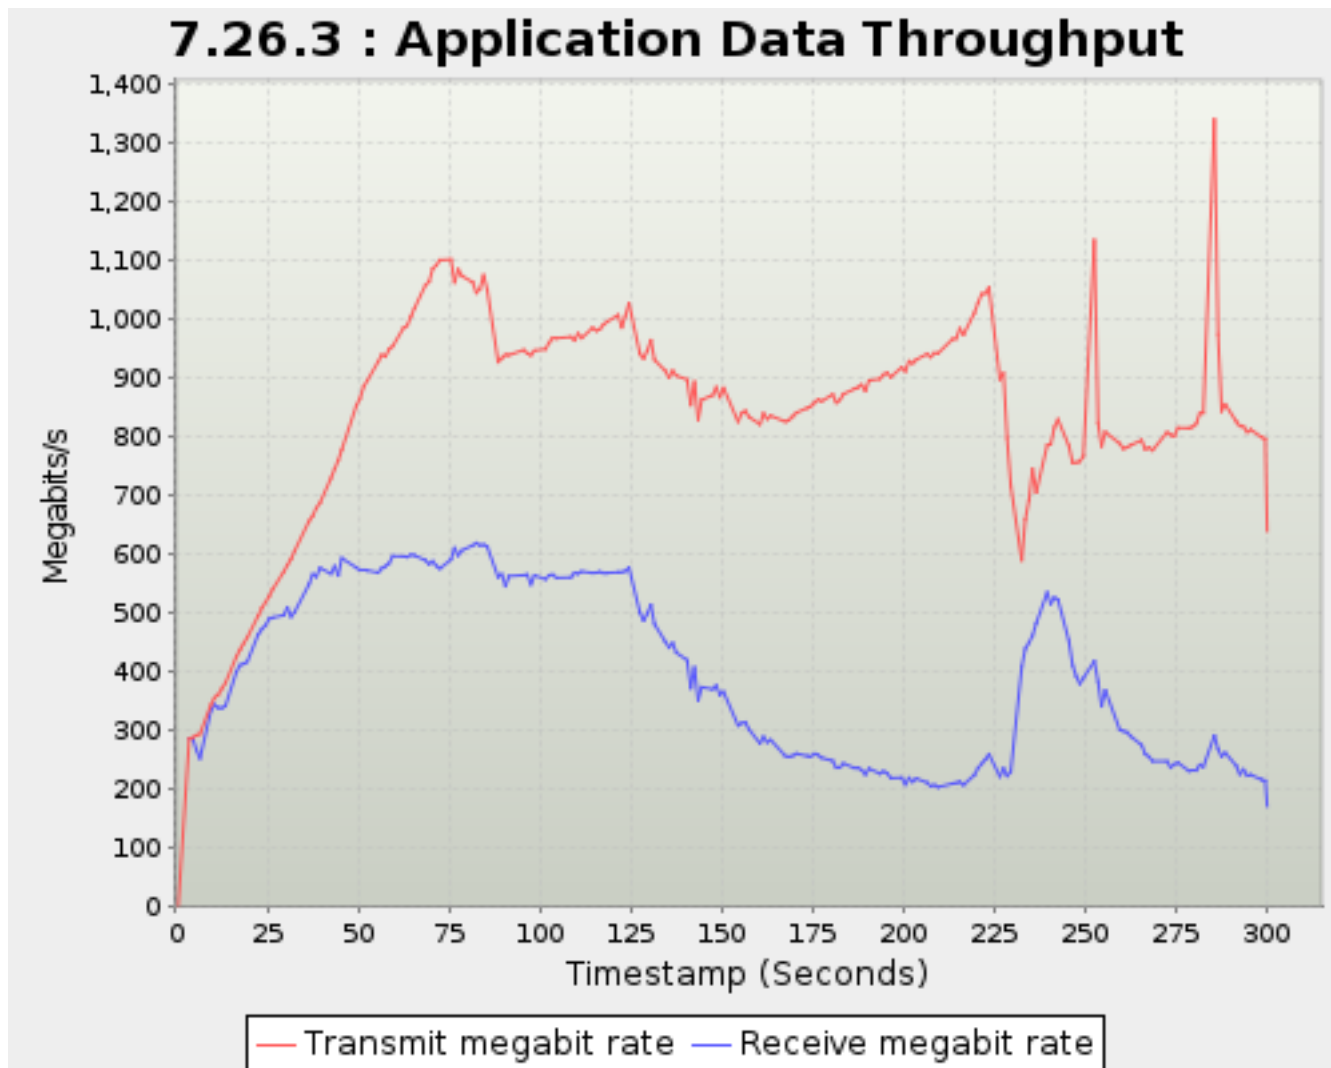

7.26.3. Application Data Throughput

Data Rate shown includes Ethernet overhead.

Rates can fluctuate slightly above the physical maximum due to round-off errors in calculations.

Physical speeds on fiber optic can legitimately exceed 10Gbps.

Timestamp	Transmit megabit rate	Receive megabit rate
<i>Seconds</i>	<i>Megabits/s</i>	
0.593	0.07989	0.00
3.593	285.5	285.4
4.593	287.9	285.9
5.594	291.5	266.6
6.571	293.7	252.2
9.572	343.5	333.8
10.572	355.8	343.4
11.594	360.7	338.4
12.572	~371	~338
13.572	380.7	341.5
16.573	425.5	399.6
17.572	437.4	410.9
18.571	448.1	413.6
19.572	458.2	416.9
22.594	495.7	463.8
23.595	508.6	472.7
24.595	518.3	479.1
25.595	528.7	~490
26.573	540.6	492.2