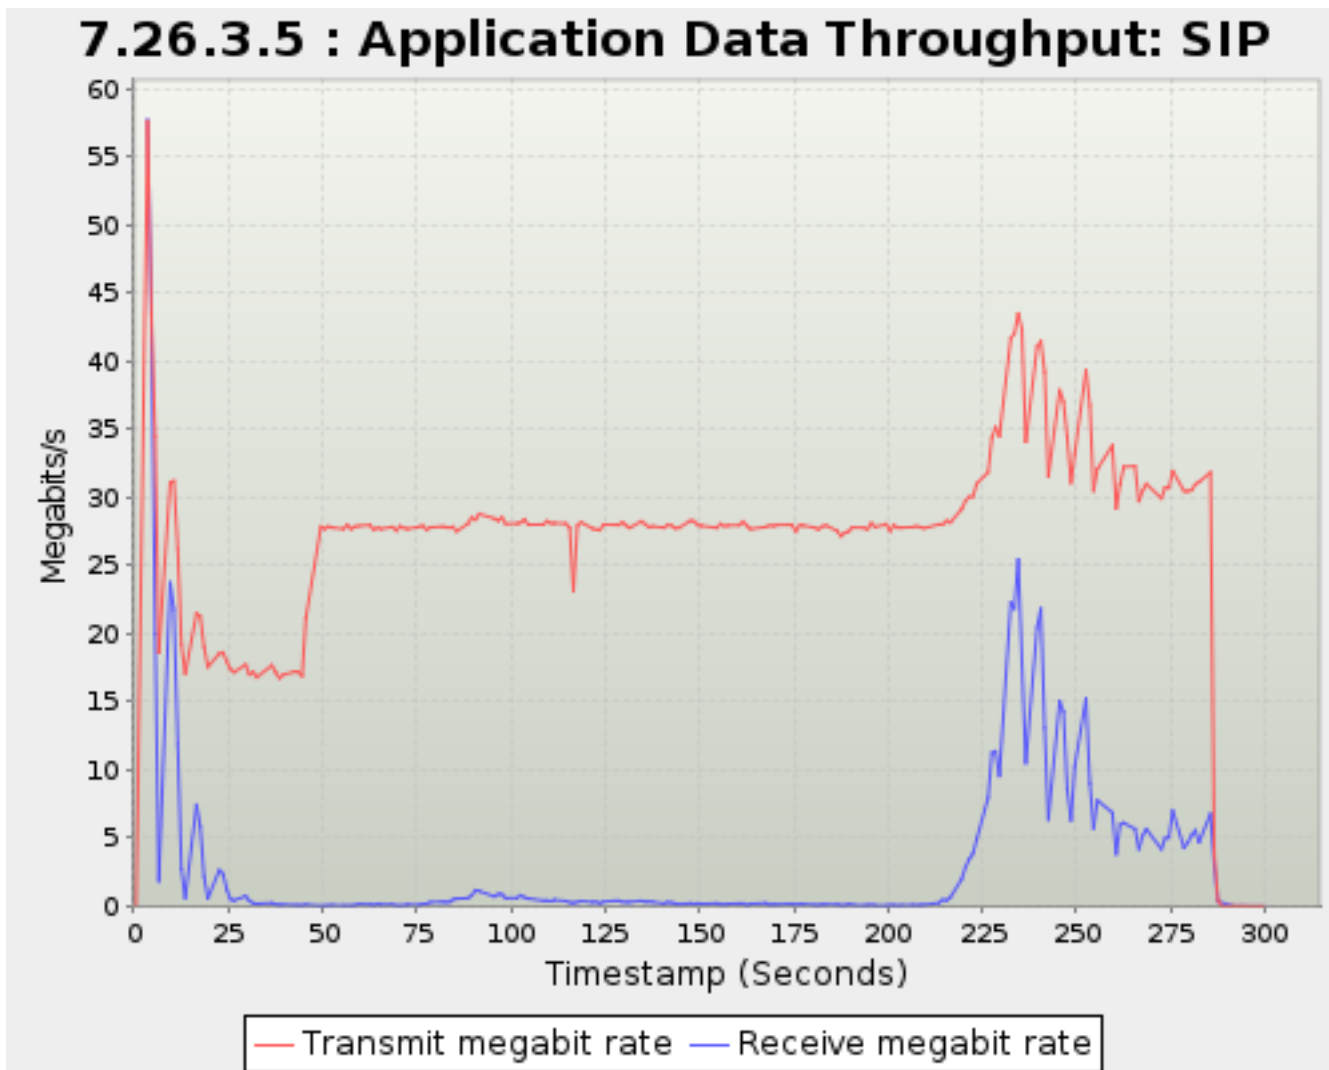

7.26.3.5. Application Data Throughput: SIP

Data Rate shown includes Ethernet overhead.

Rates can fluctuate slightly above the physical maximum due to round-off errors in calculations.

Physical speeds on fiber optic can legitimately exceed 10Gbps.

Timestamp	Transmit megabit rate	Receive megabit rate
<i>Seconds</i>	<i>Megabits/s</i>	
0.593	0.07760	0.00
3.593	57.59	57.73
4.593	43.46	43.35
5.594	34.47	19.98
6.571	18.60	1.853
9.572	31.08	23.74
10.572	31.19	21.81
11.594	26.19	11.87
12.572	19.22	2.730
13.572	17.06	0.6090
16.573	21.48	7.441
17.572	21.25	5.820
18.571	19.03	2.176
19.572	17.55	0.5708
22.594	18.53	2.635
23.595	18.60	2.385
24.595	17.96	1.227
25.595	17.38	0.5066
26.573	17.17	0.4232