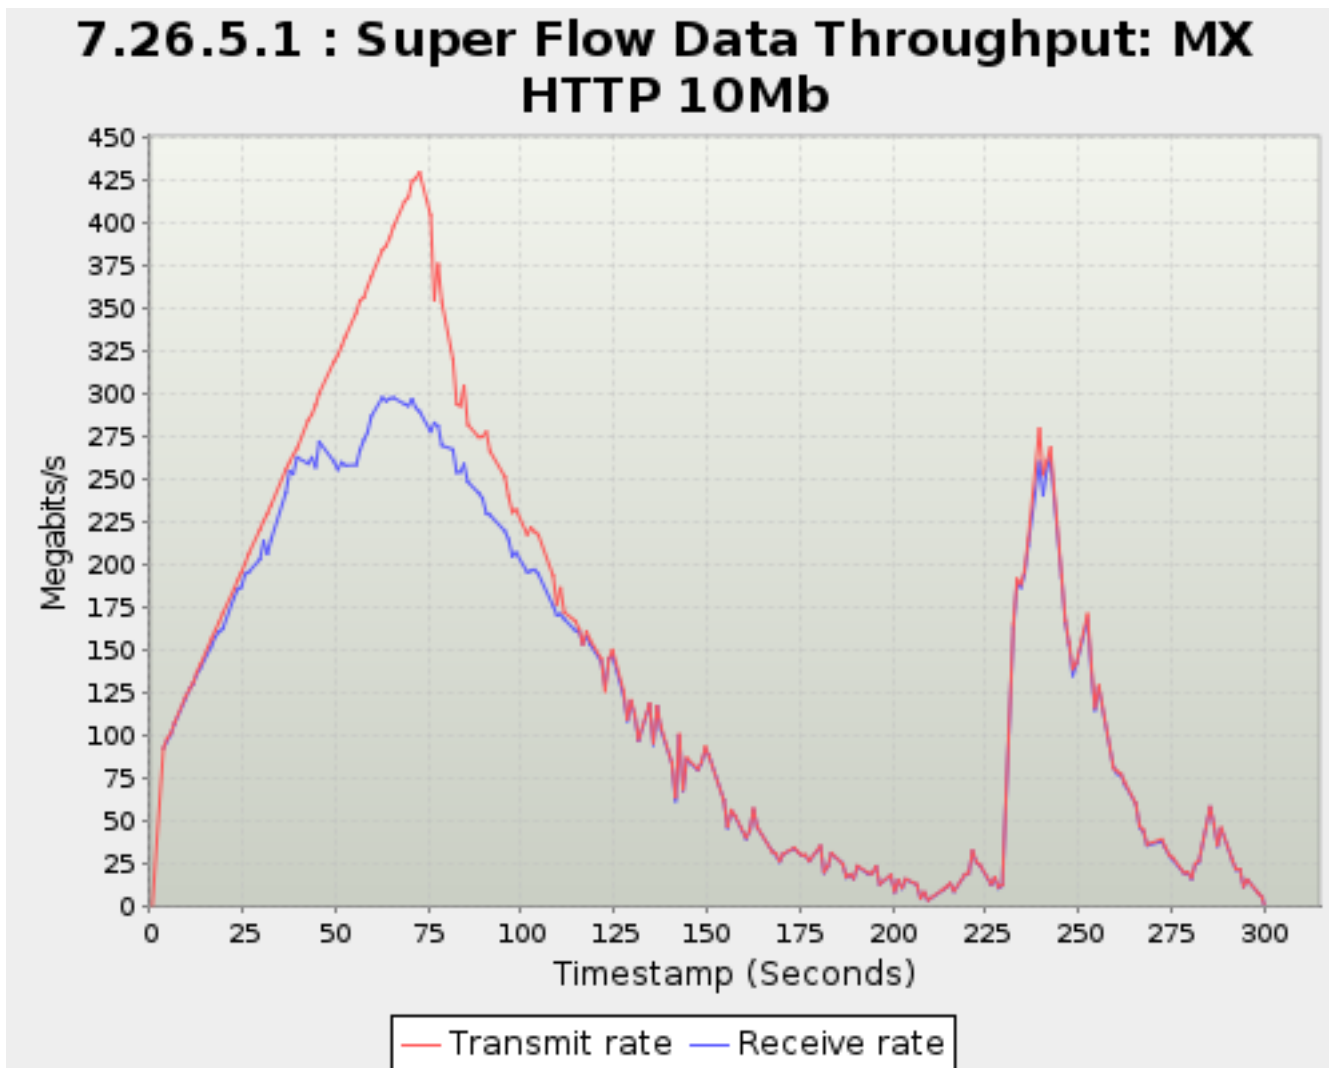

7.26.5.1. Super Flow Data Throughput: MX HTTP 10Mb

Data Rate shown includes Ethernet overhead.

Rates can fluctuate slightly above the physical maximum due to round-off errors in calculations.

Physical speeds on fiber optic can legitimately exceed 10Gbps.

Timestamp	Transmit rate	Receive rate
<i>Seconds</i>	<i>Megabits/s</i>	
0.593	0.001214	0.00
3.593	92.64	92.41
4.593	98.12	96.75
5.594	101.4	100.8
6.571	107.3	106.8
9.572	122.8	121.6
10.572	126.9	~127
11.594	130.8	130.2
12.572	~137	135.6
13.572	141.6	139.5
16.573	156.8	152.5
17.572	161.6	157.8
18.571	166.3	160.7
19.572	171.4	162.4
22.594	185.6	180.7
23.595	~191	185.5
24.595	195.5	186.9
25.595	200.7	194.4
26.573	206.5	195.7