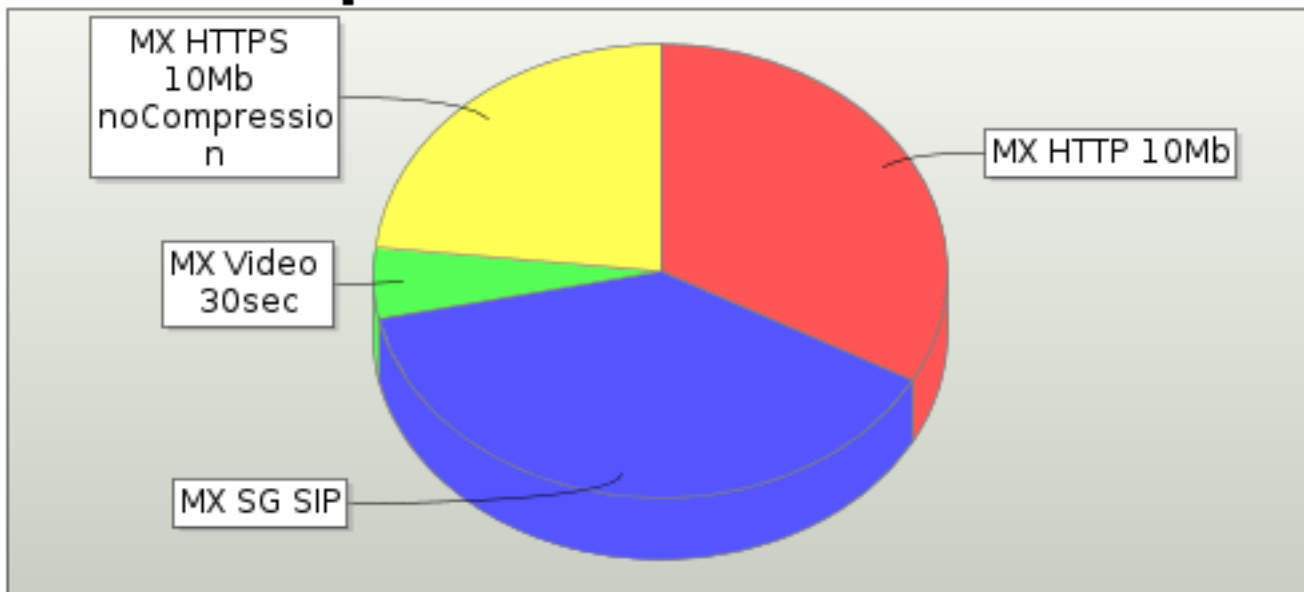

Super Flow Data Received

There may be slices in this graph that are too small to be displayed.

Super Flow	Data Transmitted (Bytes)	Data Transmitted (%)	Data Received (Bytes)	Data Received (%)	Delta Received (Tx - Rx) (Bytes)	% Received (%)
MX HTTP 10Mb	5,271,829,985	17.867%	4,694,707,294	32.963%	577,122,691	89.053
MX SG SIP	19,628,711,643	66.525%	5,516,589,028	38.734%	14,112,122,615	28.105
MX Video 30sec	971,605,551	3.293%	704,721,394	4.948%	266,884,157	72.532
MX HTTPS 10Mb noCompression	3,633,695,676	12.315%	3,326,344,444	23.355%	307,351,232	91.542