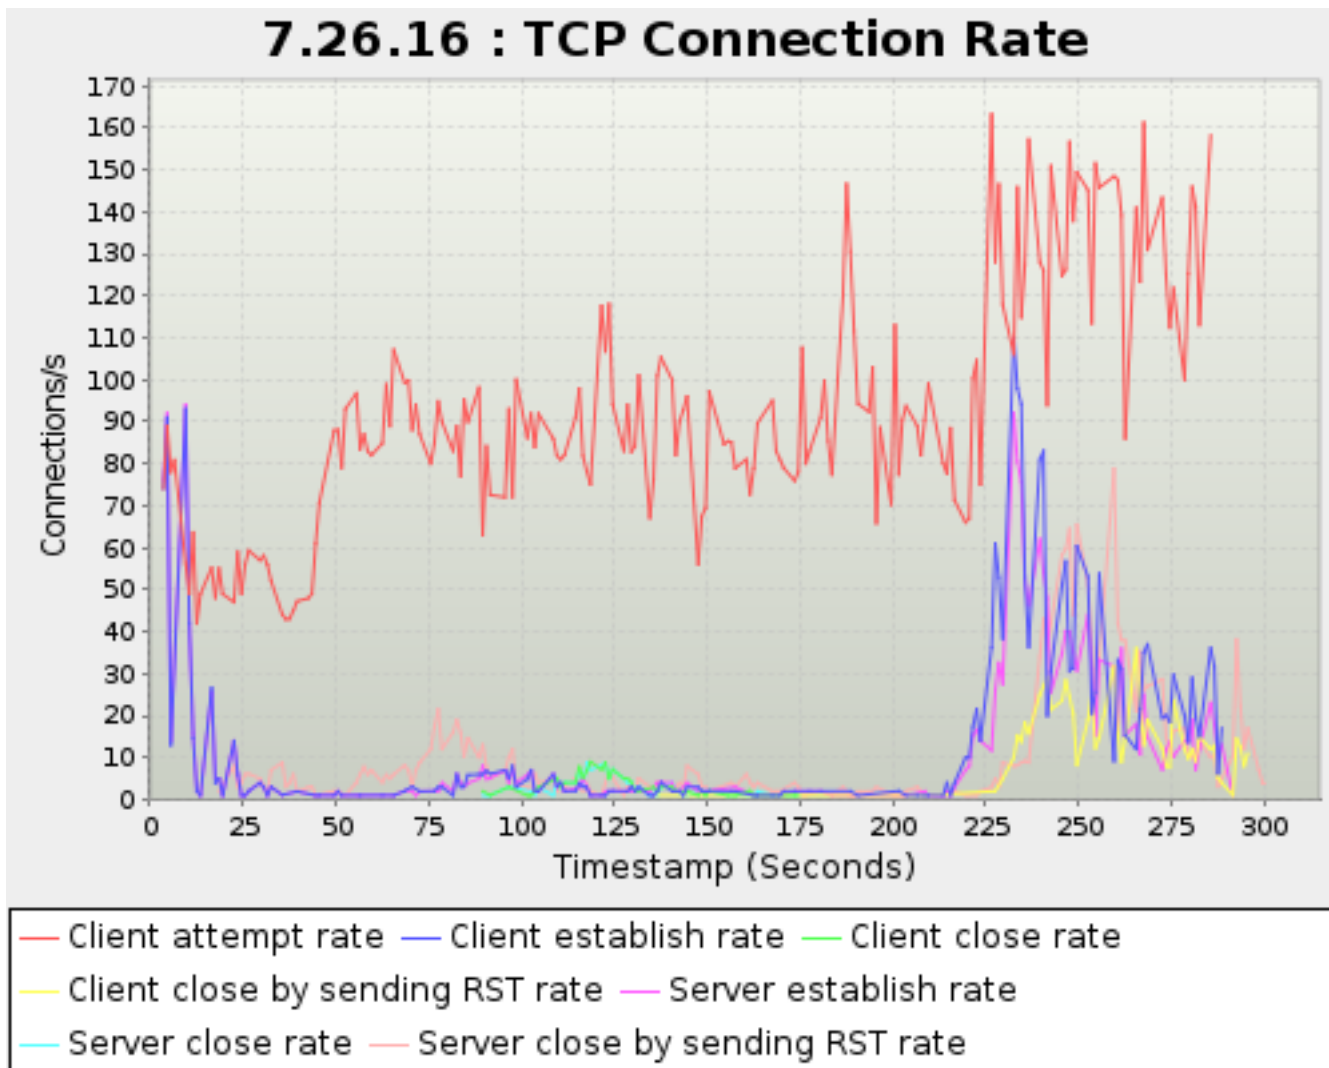

7.26.16. TCP Connection Rate

Timestamp	Client attempt rate	Client establish rate	Client close rate	Client close by sending RST rate	Server establish rate	Server close rate	Server close by sending RST rate
Seconds	TCP Sessions/s						
3.593	74	74	0.00	0.00	76	0.00	0.00
4.593	89	91	0.00	0.00	92	0.00	0.00
5.594	77.92	12.99	0.00	0.00	13.99	0.00	0.00
6.571	80.86	0.00	0.00	0.00	0.00	0.00	0.00
9.572	56.24	93.05	0.00	0.00	94.07	0.00	0.00
10.572	49	42	0.00	0.00	41	0.00	0.00
11.594	63.60	14.68	0.00	0.00	15.66	0.00	0.00
12.572	41.92	2.045	0.00	0.00	2.045	0.00	0.00
13.572	49	1	0.00	0.00	1	0.00	0.00
16.573	55.16	26.56	0.00	0.00	25.54	0.00	0.00
17.572	48.05	4.004	0.00	0.00	5.005	0.00	0.00
18.571	55.06	5.005	0.00	0.00	5.005	0.00	2.002
19.572	48.95	0.9990	0.00	0.00	0.9990	0.00	0.00
22.594	47	14	0.00	0.00	14	0.00	8
23.595	58.94	5.994	0.00	0.00	5.994	0.00	2.997
24.595	49	1	0.00	0.00	1	0.00	4
25.595	56	1	0.00	0.00	1	0.00	6
26.573	59.30	2.045	0.00	0.00	2.045	0.00	6.135
29.596	57	4	0.00	0.00	4	0.00	5
30.595	58.06	3.003	0.00	0.00	3.003	0.00	3.003
31.596	55.94	0.9990	0.00	0.00	0.9990	0.00	1.998