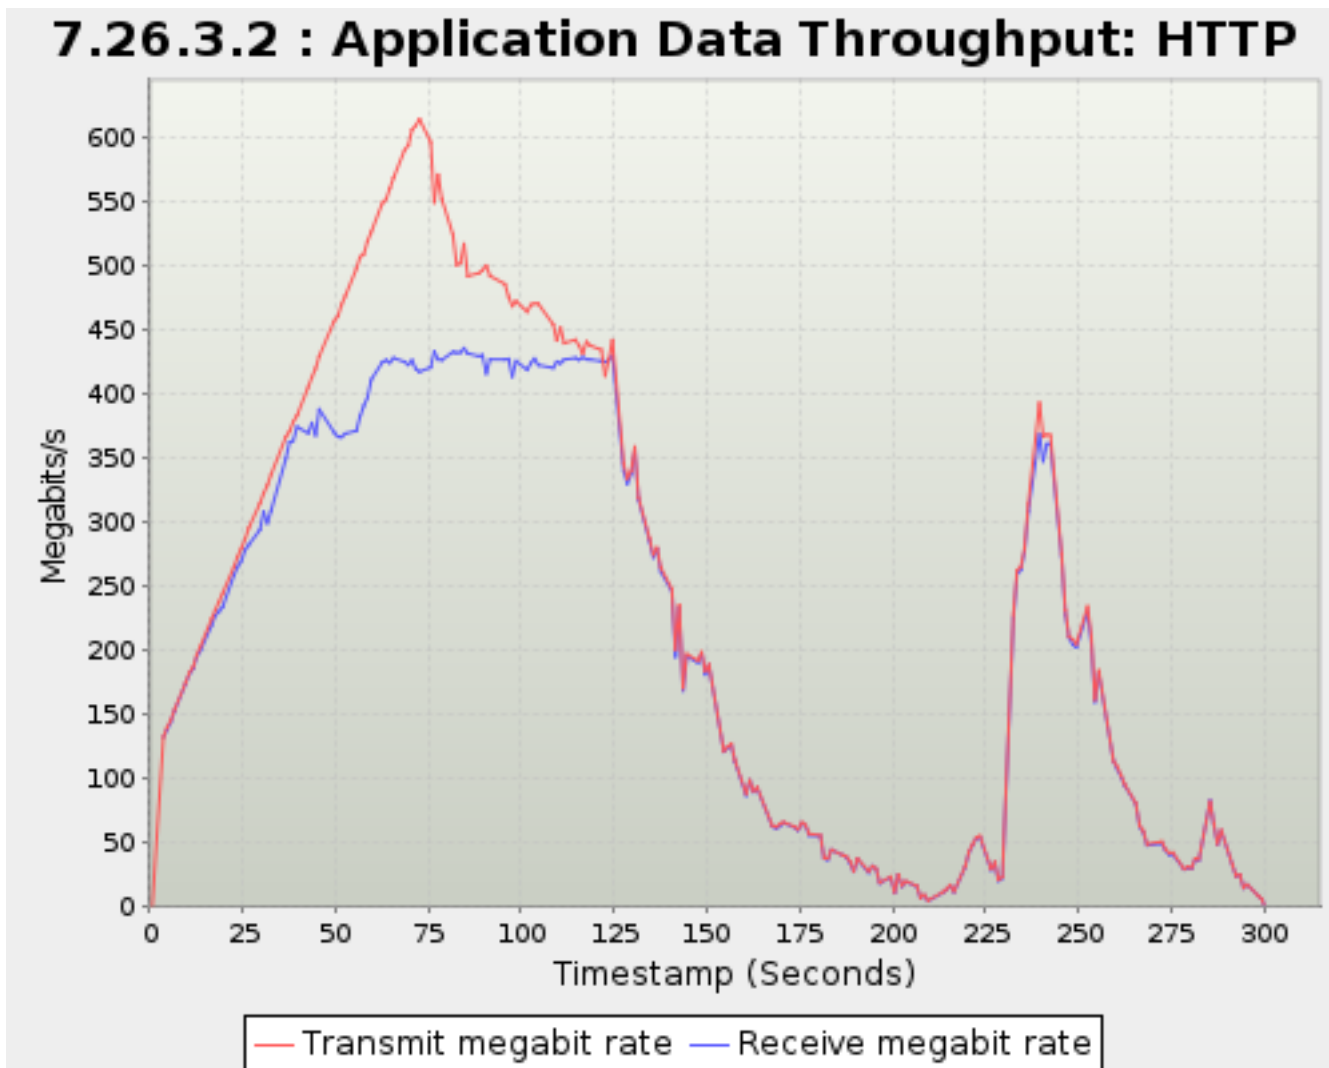

7.26.3.2. Application Data Throughput: HTTP

Data Rate shown includes Ethernet overhead.

Rates can fluctuate slightly above the physical maximum due to round-off errors in calculations.

Physical speeds on fiber optic can legitimately exceed 10Gbps.

Timestamp	Transmit megabit rate	Receive megabit rate
<i>Seconds</i>	<i>Megabits/s</i>	
0.593	0.001214	0.00
3.593	132.2	131.9
4.593	139.6	137.9
5.594	145.1	~144
6.571	153.2	152.5
9.572	174.4	173.7
10.572	182.1	181.3
11.594	186.7	185.3
12.572	196.1	194.7
13.572	202.7	199.6
16.573	224.2	219.2
17.572	231.1	226.8
18.571	237.7	~230
19.572	244.2	233.7
22.594	264.9	258.3
23.595	272.9	~265
24.595	279.4	269.6
25.595	286.5	277.9
26.573	295.1	~282