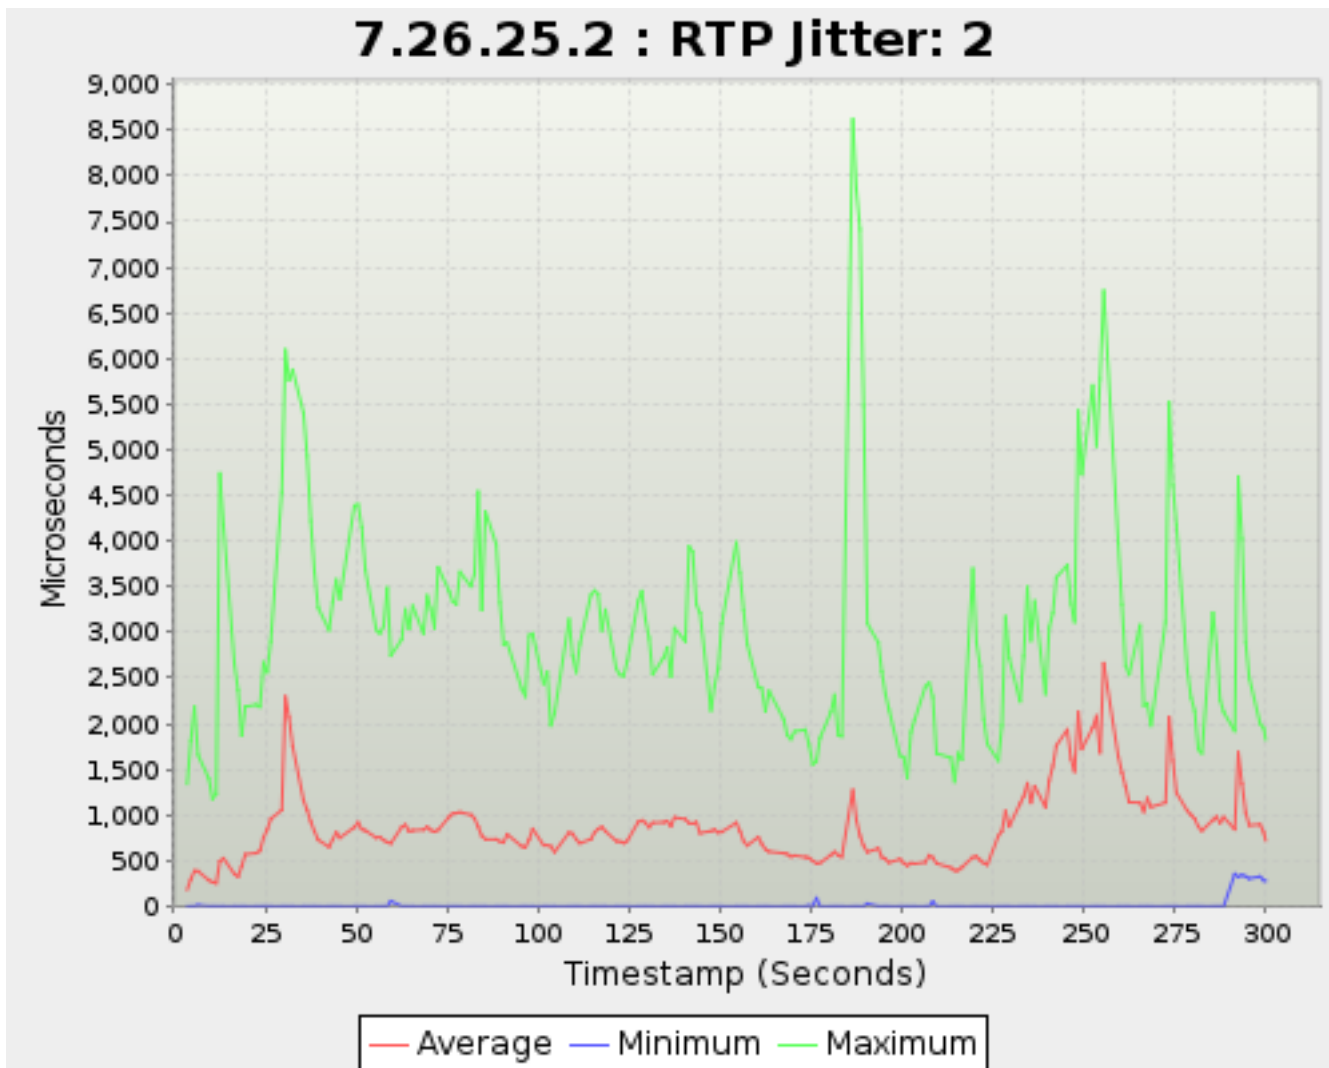

7.26.25.2. RTP Jitter: 2

Timestamp	Average	Minimum	Maximum
<i>Seconds</i>		<i>Microseconds</i>	
3.593	181.93382668736993	0.0	1,339.625
4.593	295.6795648703775	0.0	1,809.25
5.594	385.8089116325512	0.0	2,183.375
6.571	383.9464485206674	10.625	1,656.5
9.572	283.50692345857203	0.0	1,394.625
10.572	263.1473668461999	0.0	1,175.875
11.594	252.64207838952015	0.0	1,232.5
12.572	493.47604403440744	0.0	4,741.125
13.572	524.0863962960536	0.0	4,178.125
16.573	353.6246545340773	0.0	2,654.25
17.572	325.01478788676326	0.0	2,369.5
18.571	436.20305358358456	0.0	1,869.625
19.572	567.2904804843488	0.0	2,186.625
22.594	582.1858882420765	0.0	2,206.75
23.595	607.1584157047073	0.0	2,184.375
24.595	753.4253537083744	0.0	2,670.5
25.595	838.9224588717219	0.0	2,561.625
26.573	954.7258847279971	0.0	2,900.875
29.596	1,054.7328570492234	0.0	4,538.125
30.595	2,295.1265218864874	0.0	6,094.375
31.596	2,066.397477356592	0.0	5,761.875
32.595	1,752.383679778709	0.0	5,876.25
35.594	1,158.1650952038674	0.0	5,400.5
36.572	1,053.123707298609	0.0	4,930.625