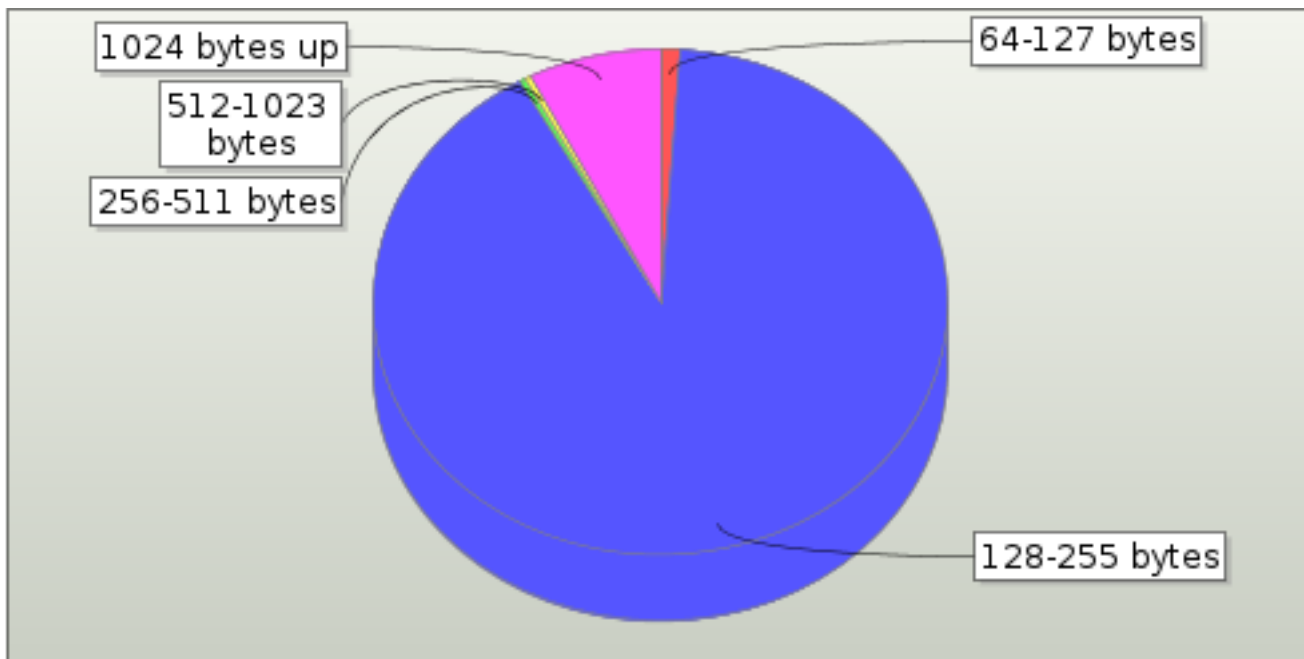

7.22. Transmitted Frame Size

Measurement	Value (Frames)
64-127 bytes	1,002,970
128-255 bytes	84,971,553
256-511 bytes	282,767
512-1023 bytes	362,643
1024 bytes up	6,980,079