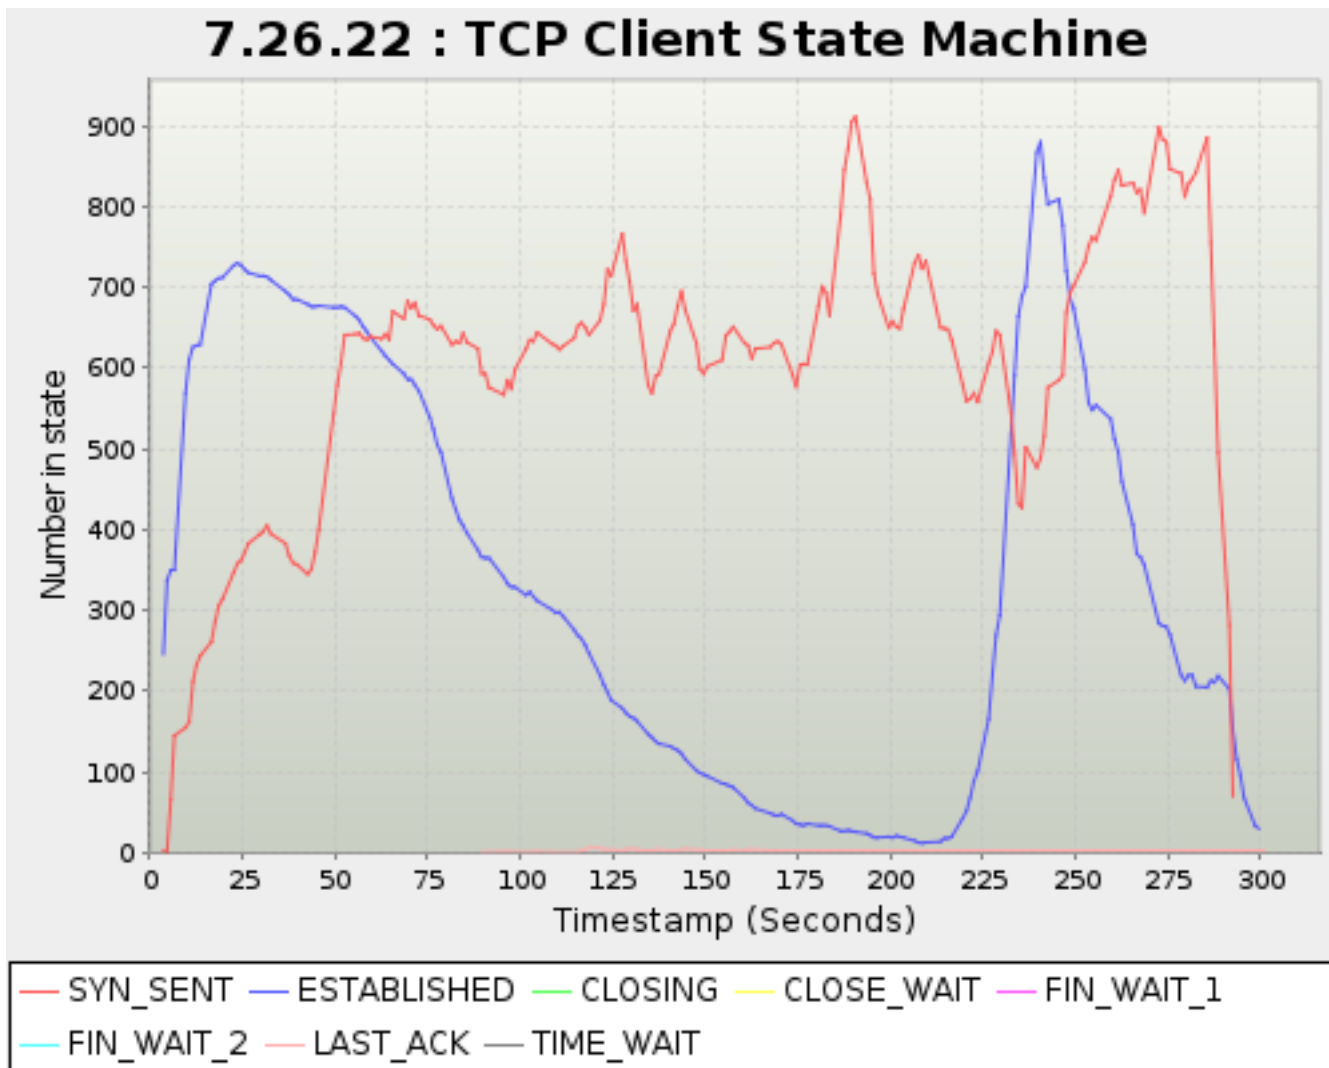

7.26.22. TCP Client State Machine

Timestamp	SYN_SENT	ESTABLISHE D	CLOSING	CLOSE_WAIT	FIN_WAIT_1	FIN_WAIT_2	LAST_ACK	TIME_WAIT
<i>Seconds</i>	<i>TCP Sessions</i>							
3.593	3	246	0	0	0	0	0	0
4.593	1	337	0	0	0	0	0	0
5.594	66	350	0	0	0	0	0	0
6.571	145	350	0	0	0	0	0	0
9.572	155	569	0	0	0	0	0	0
10.572	162	611	0	0	0	0	0	0
11.594	212	626	0	0	0	0	0	0
12.572	233	628	0	0	0	0	0	0
13.572	244	629	0	0	0	0	0	0
16.573	261	704	0	0	0	0	0	0
17.572	286	708	0	0	0	0	0	0
18.571	306	711	0	0	0	0	0	0
19.572	314	712	0	0	0	0	0	0
22.594	347	727	0	0	0	0	0	0
23.595	358	730	0	0	0	0	0	0
24.595	362	727	0	0	0	0	0	0
25.595	372	722	0	0	0	0	0	0
26.573	383	718	0	0	0	0	0	0
29.596	394	714	0	0	0	0	0	0
30.595	398	714	0	0	0	0	0	0
31.596	405	713	0	0	0	0	0	0
32.595	395	709	0	0	0	0	0	0