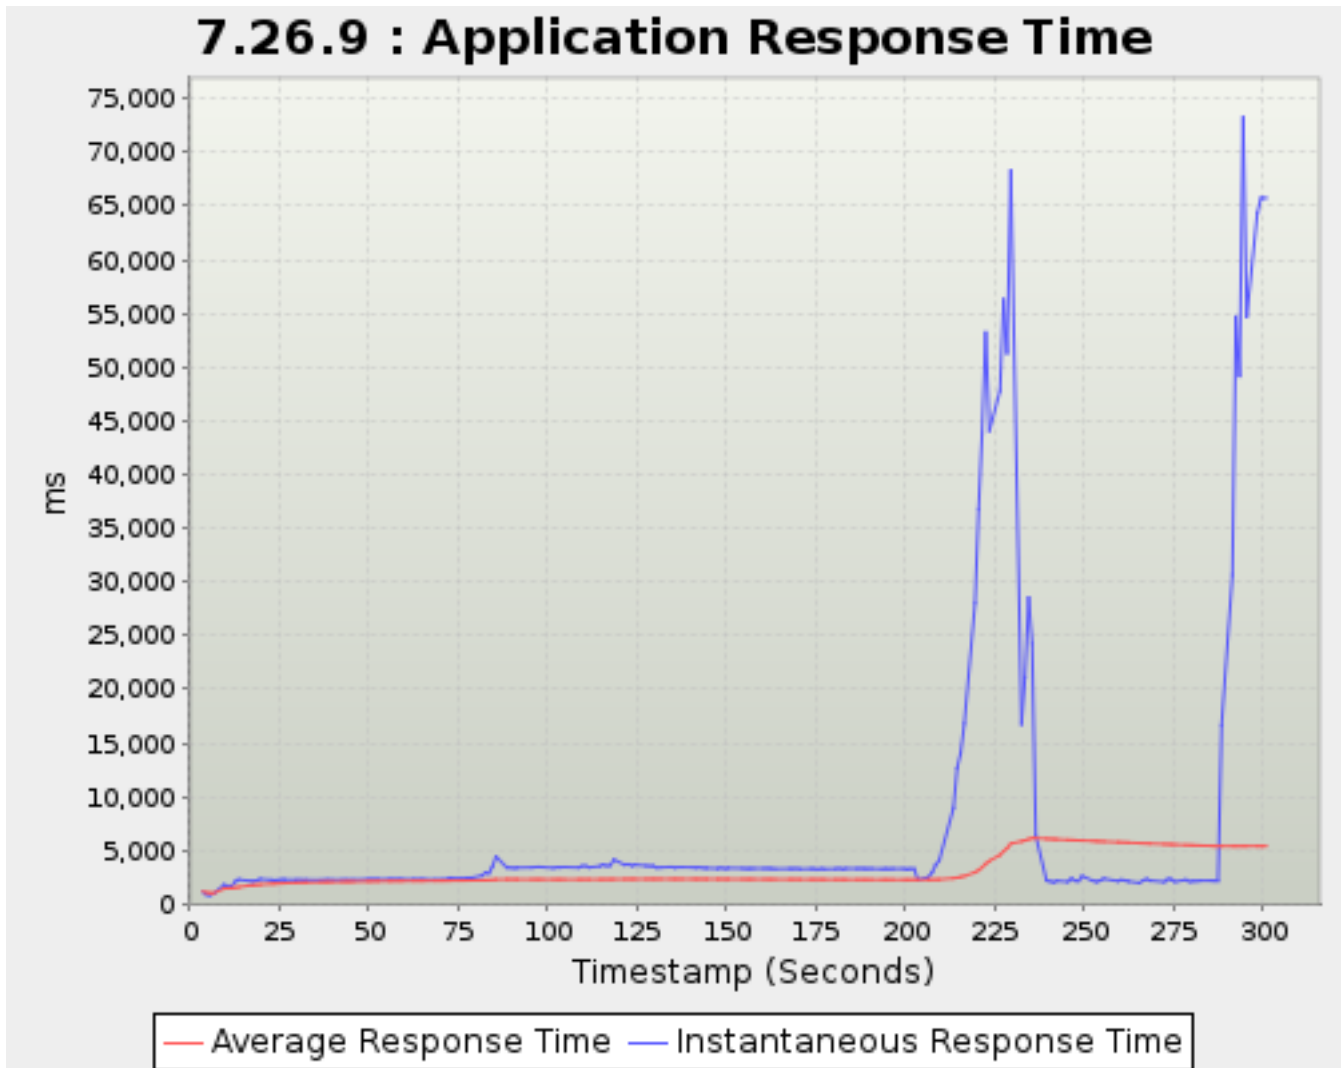

7.26.9. Application Response Time

Timestamp	Average Response Time	Instantaneous Response Time
<i>Seconds</i>		<i>Milliseconds</i>
0.593	0.0000	0.0000
3.593	1,186.2127	1,135.8852
4.593	1,089.7430	880.1519
5.594	1,038.5455	863.5058
6.571	1,038.0491	980.9800
9.572	1,462.1264	1,823.3253
10.572	1,488.1336	1,661.7172
11.594	1,504.3502	1,655.1584
12.572	1,540.1375	2,088.5134
13.572	1,595.6977	2,304.8513
16.573	1,743.5099	2,168.6330
17.572	1,771.6231	2,129.8197
18.571	1,795.8813	2,197.7639
19.572	1,826.3516	2,342.6456
22.594	1,901.6443	2,262.9044
23.595	1,917.9251	2,231.2498
24.595	1,933.3526	2,253.5087
25.595	1,948.7468	2,299.4694
26.573	1,963.5266	2,291.3753
29.596	1,999.3810	2,272.2260
30.595	2,009.9689	2,284.5131
31.596	2,018.8536	2,262.3771
32.595	2,027.3292	2,272.3078
36.572	2,055.3390	2,258.5709