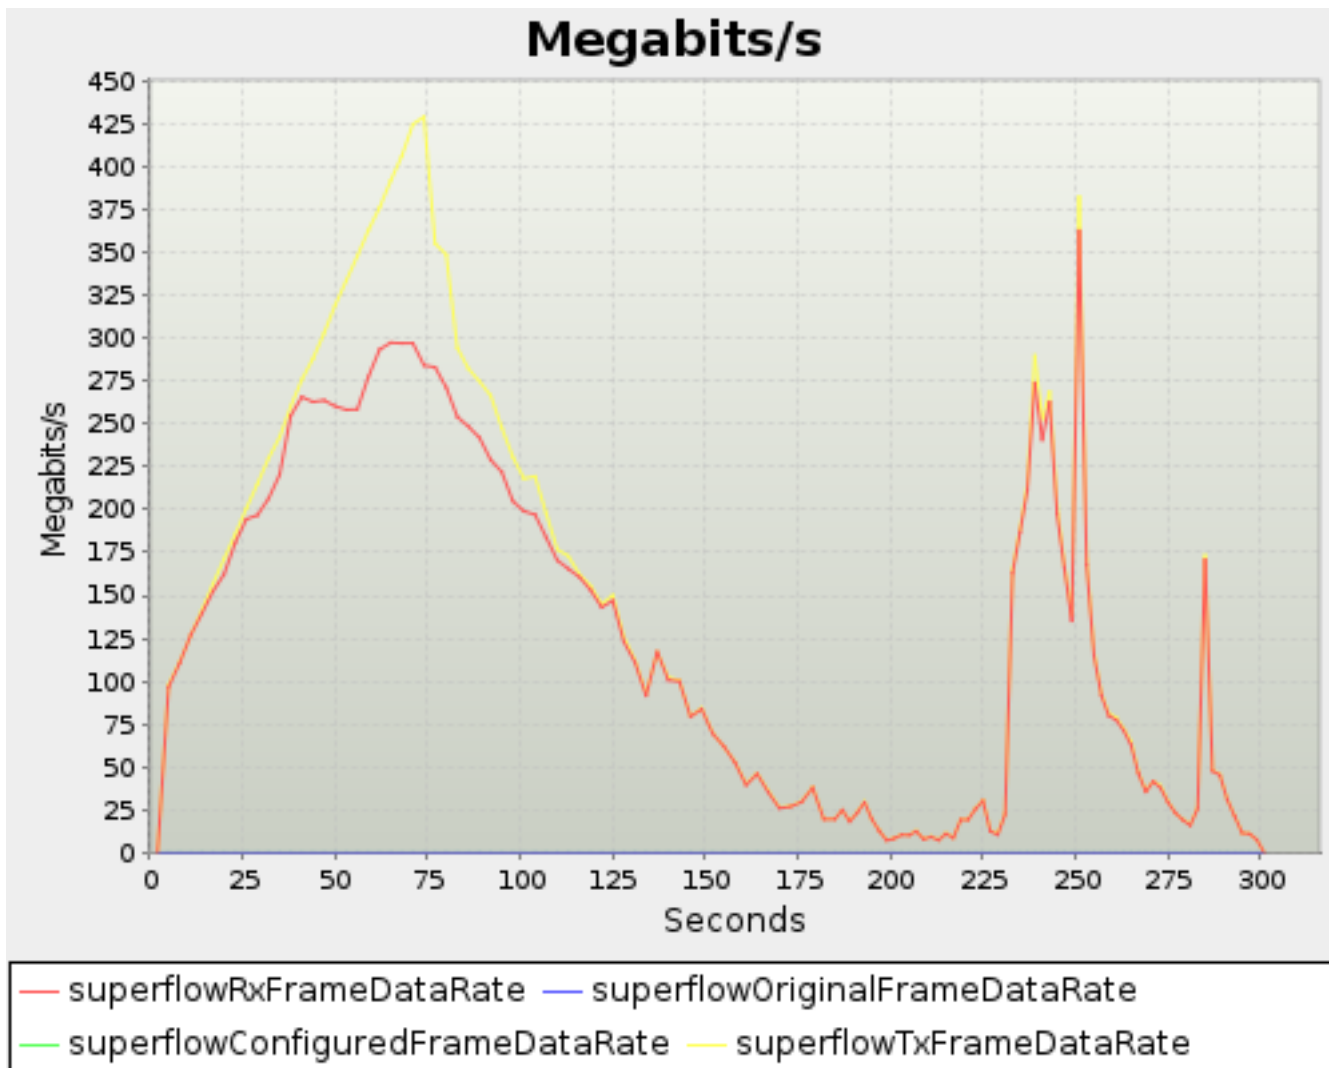

6.3.4.2. Megabits/s

time	superflowConfiguredFrameDataRate	superflowOriginalFrameDataRate	superflowRxFrameDataRate	superflowTxFrameDataRate
2.000	0	0	0	0.07193
5.000	0	0	96.75	98.12
8.000	0	0	110.7	111.3
11.000	0	0	127	126.9
14.000	0	0	139.5	141.6
17.000	0	0	152.5	156.8
20.000	0	0	162.4	171.4
23.000	0	0	180.7	185.6
26.000	0	0	194.4	200.7
29.000	0	0	196.8	215
32.000	0	0	206.4	229.9
35.000	0	0	220.4	242.3
38.000	0	0	254.8	260.1
41.000	0	0	265.6	275.8
44.000	0	0	262.8	288
47.000	0	0	263.7	302.8
50.000	0	0	260.3	319.1
53.000	0	0	258.2	333.5
56.000	0	0	258.5	347.8
59.000	0	0	277.6	362.9
62.000	0	0	293.3	376
65.000	0	0	297.3	391.7
68.000	0	0	297	406