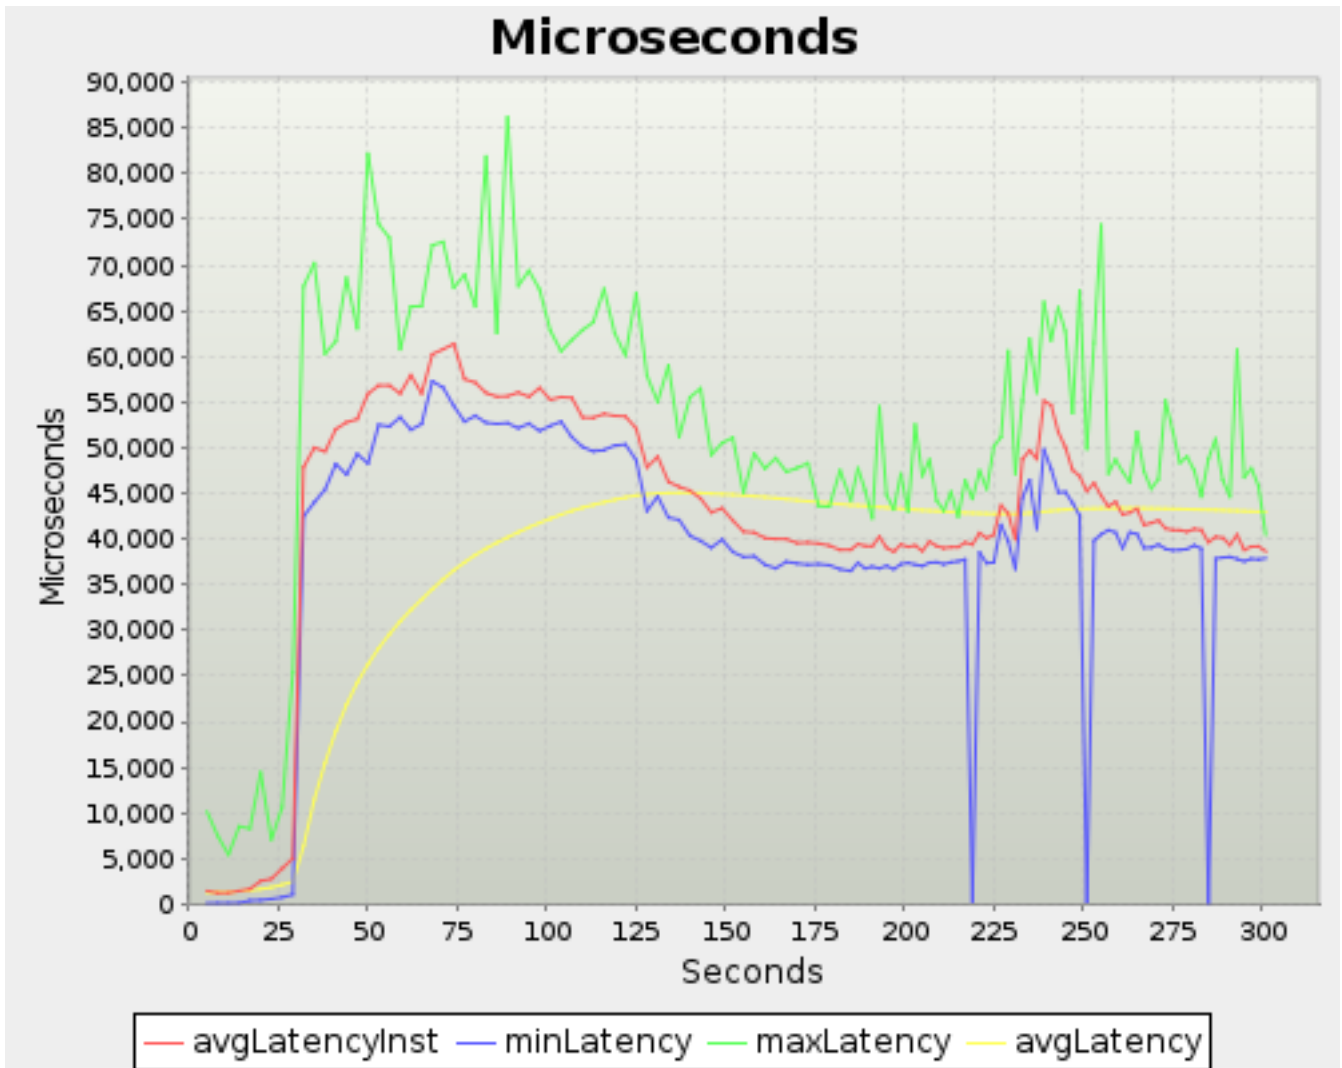

6.2.3.1. Microseconds

time	avgLatency	avgLatencyInst	maxLatency	minLatency
5.000	1,285.524106171478	1,452.1968083537363	10,128.874999999995	98.62499999999999
8.000	1,302.9078609588566	1,234.8522666666668	7,481.625000000002	105.62499999999999
11.000	1,290.1970796704327	1,249.5350751911285	5,433.125000000002	106.37499999999999
14.000	1,447.201537808279	1,461.4757347624516	8,525.25	129.625
17.000	1,493.3889561177627	1,662.2226319113706	8,287.874999999995	406.125
20.000	1,658.2065795925193	2,547.6509372979963	14,446.374999999995	448.625
23.000	1,841.2699347805628	2,775.374870684303	7,100.25	576.75
26.000	2,134.4700699931564	3,909.830335383544	10,637.625	751.375
29.000	2,455.9539995070304	5,018.830056880551	25,385.25	1,059.375
32.000	6,368.7188423937805	47,870.724670066775	67,683.12500000003	42,479.5
35.000	11,482.397526372548	50,001.06478242621	70,207.87500000003	44,026.5
38.000	15,482.09307499123	49,596.23224368874	60,298	45,416.62499999999
41.000	18,937.50051444447	52,031.2388240032	61,650.5	48,218.5
44.000	21,866.288293948182	52,787.95195026946	68,603.37500000003	47,060.375
47.000	24,270.78406646307	53,132.3669763813	63,071.25	49,307.375
50.000	26,274.62193982421	55,911.722463543265	82,205	48,300.25
53.000	28,043.19604998343	56,825.61900589064	74,489.87500000003	52,507.75
56.000	29,579.90991530086	56,822.527907515985	72,981.75	52,341.375
59.000	30,983.51644765004	55,942.607377062195	60,785.5	53,338.25
62.000	32,245.458143244337	57,953.586450049705	65,472.62499999999	51,974.12499999999
65.000	33,380.160996285165	55,945.715484483866	65,519	52,605
68.000	34,522.62925665885	60,242.960864089895	72,183.25	57,281.25
71.000	35,576.31646332171	60,787.645223278036	72,549.12500000003	56,596.375
74.000	36,574.6010304661	61,377.55756153127	67,524.62500000003	54,577.25
77.000	37,443.40939665746	57,521.57355312077	68,954.37500000003	52,867.5