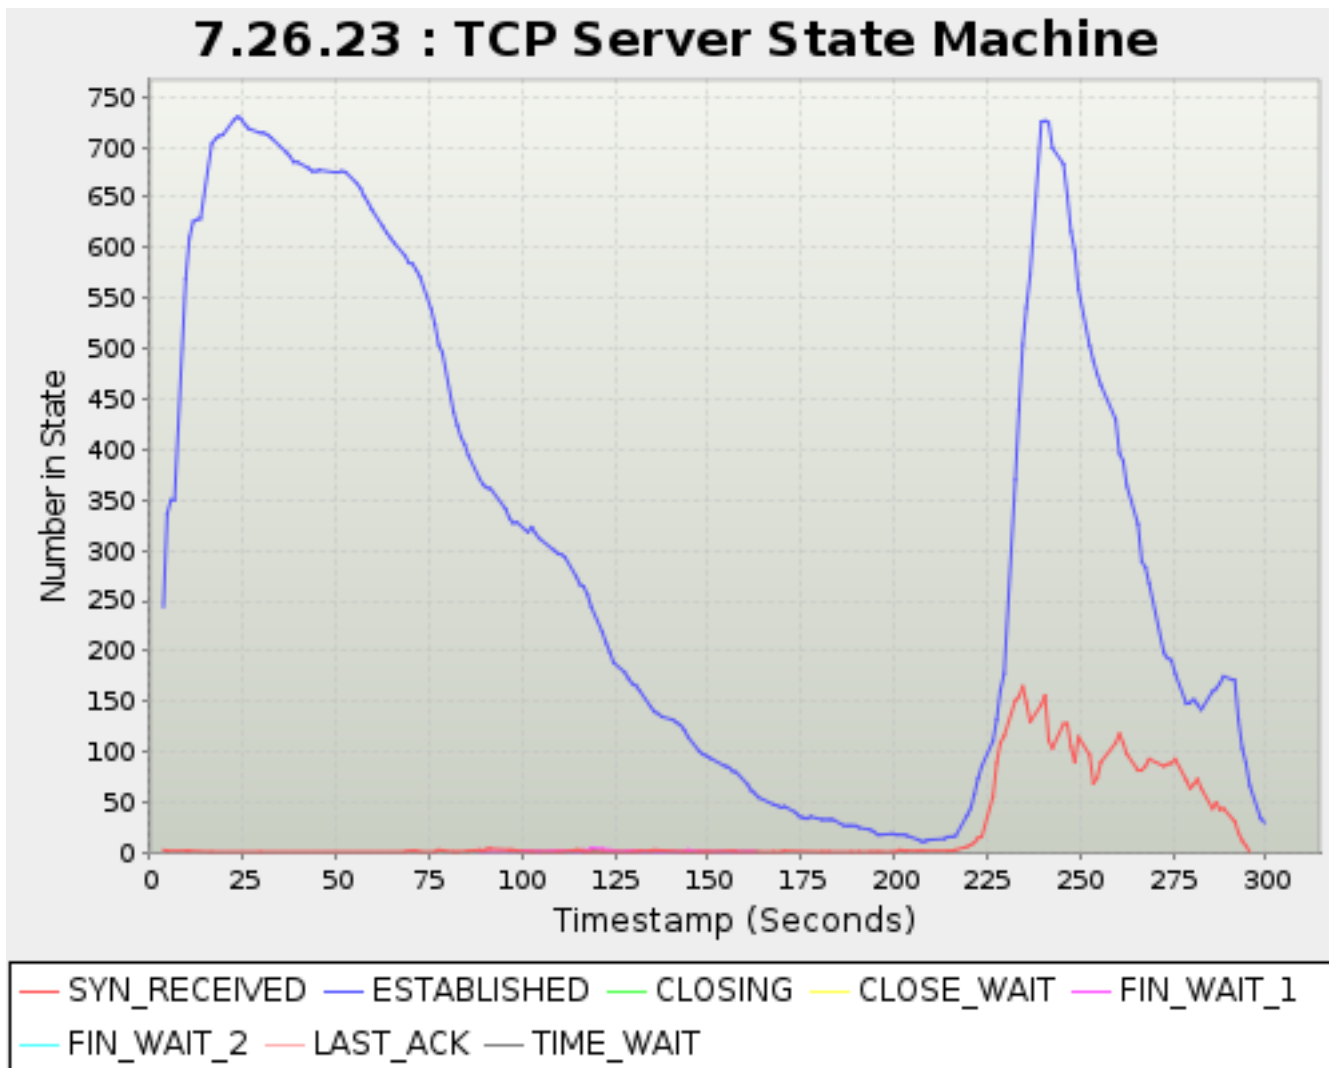

7.26.23. TCP Server State Machine

Timestamp	SYN_RECEIV ED	ESTABLISHE D	CLOSING	CLOSE_WAIT	FIN_WAIT_1	FIN_WAIT_2	LAST_ACK	TIME_WAIT
<i>Seconds</i>	<i>TCP Sessions</i>							
3.593	3	244	0	0	0	0	0	0
4.593	2	336	0	0	0	0	0	0
5.594	0	350	0	0	0	0	0	0
6.571	0	350	0	0	0	0	0	0
9.572	2	569	0	0	0	0	0	0
10.572	2	610	0	0	0	0	0	0
11.594	0	626	0	0	0	0	0	0
12.572	0	628	0	0	0	0	0	0
13.572	0	629	0	0	0	0	0	0
16.573	1	703	0	0	0	0	0	0
17.572	0	708	0	0	0	0	0	0
18.571	0	711	0	0	0	0	0	0
19.572	0	712	0	0	0	0	0	0
22.594	0	727	0	0	0	0	0	0
23.595	0	730	0	0	0	0	0	0
24.595	0	727	0	0	0	0	0	0
25.595	0	722	0	0	0	0	0	0
26.573	0	718	0	0	0	0	0	0
29.596	1	714	0	0	0	0	0	0
30.595	0	714	0	0	0	0	0	0
31.596	0	712	0	0	0	0	0	0
32.595	0	709	0	0	0	0	0	0