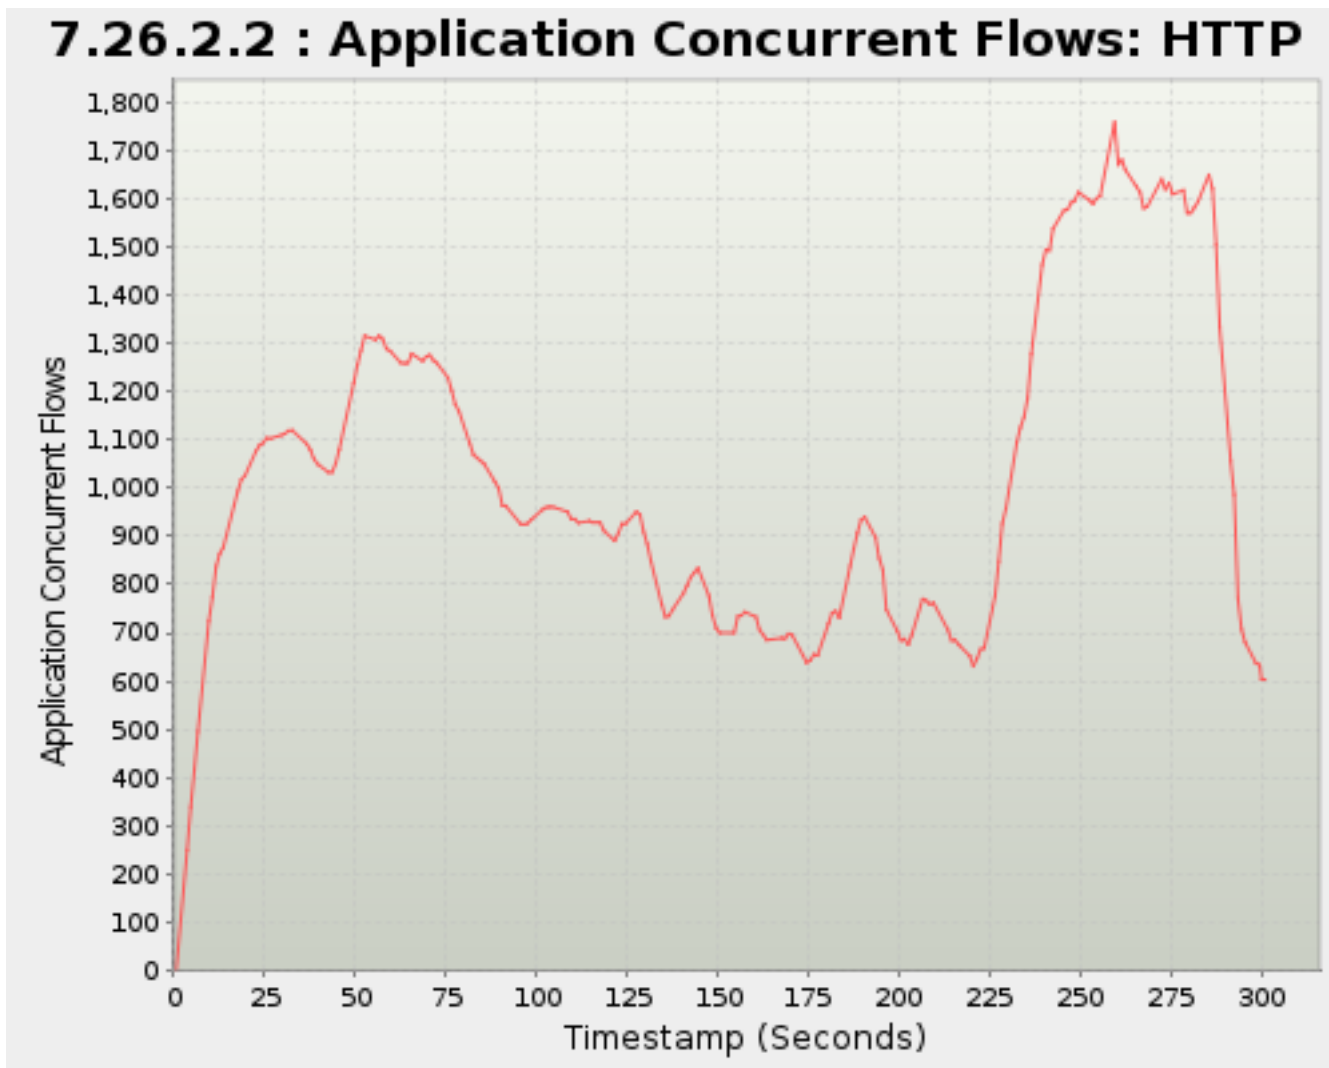

7.26.2.2. Application Concurrent Flows: HTTP

Timestamp	Application Concurrent Flows
<i>Seconds</i>	<i>Flows</i>
0.593	1
3.593	249
4.593	339
5.594	416
6.571	495
9.572	724
10.572	774
11.594	838
12.572	864
13.572	877
16.573	965
17.572	994
18.571	1,018
19.572	1,026
22.594	1,077
23.595	1,089
24.595	1,094
25.595	1,104
26.573	1,103
29.596	1,110
30.595	1,113
31.596	1,119
32.595	1,120
36.572	1,092