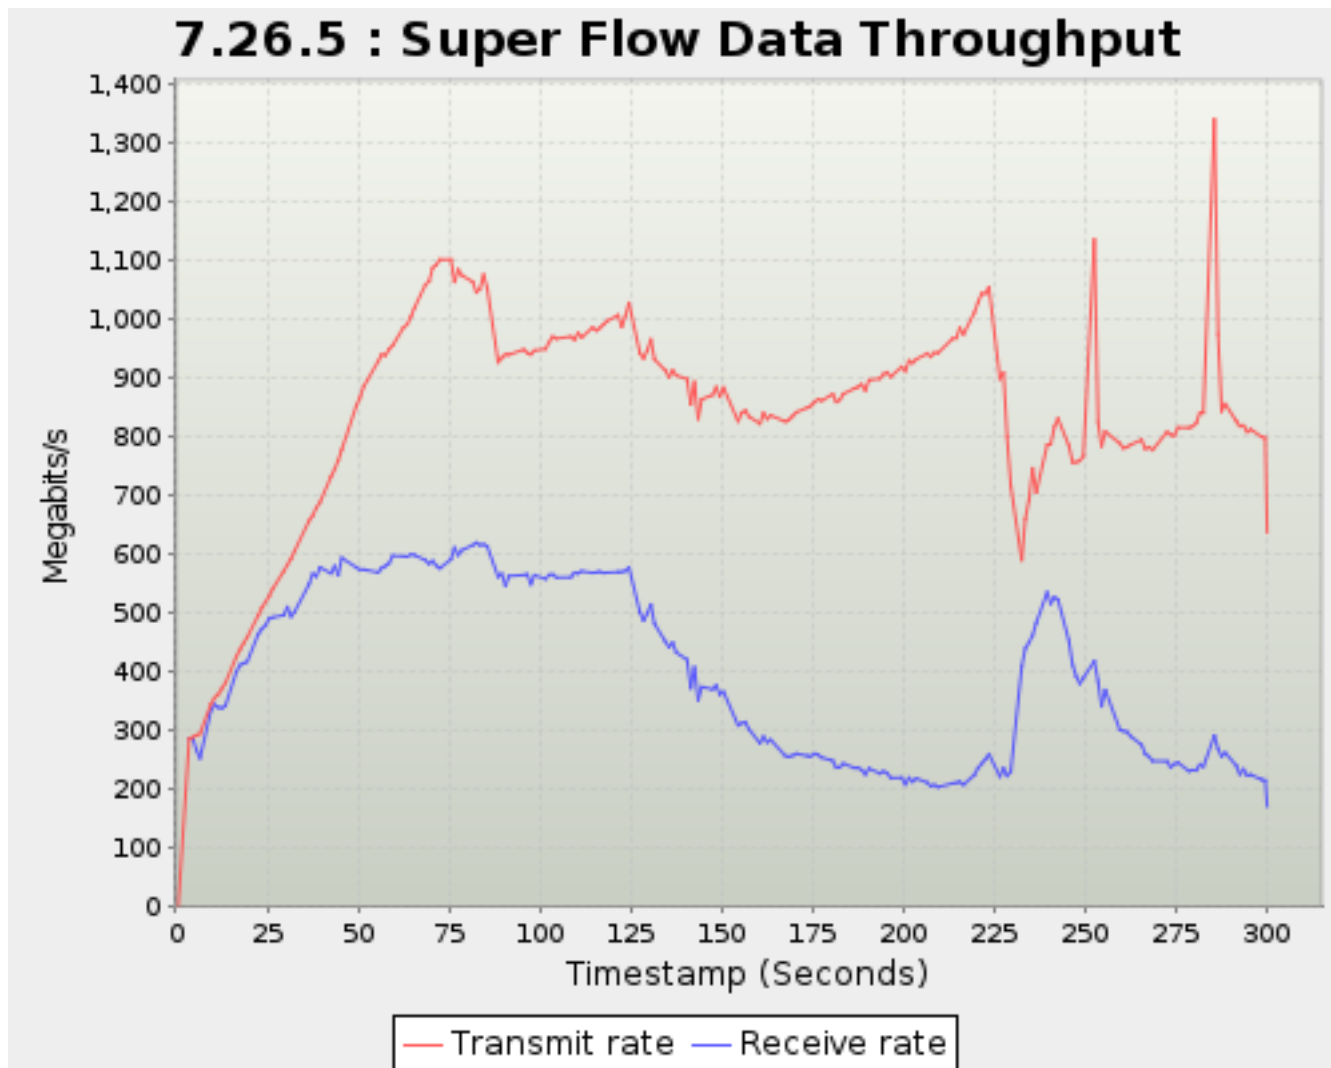

7.26.5. Super Flow Data Throughput

Data Rate shown includes Ethernet overhead.

Rates can fluctuate slightly above the physical maximum due to round-off errors in calculations.

Physical speeds on fiber optic can legitimately exceed 10Gbps.

Timestamp	Transmit rate	Receive rate
<i>Seconds</i>	<i>Megabits/s</i>	
0.593	0.07989	0.00
3.593	285.3	285.3
4.593	288.1	~286
5.594	291.3	266.4
6.571	293.7	252.3
9.572	344.3	333.7
10.572	355.1	343.4
11.594	~361	338.9
12.572	370.7	337.5
13.572	380.5	341.7
16.573	425.3	399.5
17.572	437.5	410.9
18.571	448.1	~414
19.572	458.3	416.8
22.594	495.9	463.9
23.595	508.6	472.6
24.595	518.3	478.9
25.595	528.5	489.9
26.573	540.8	492.2