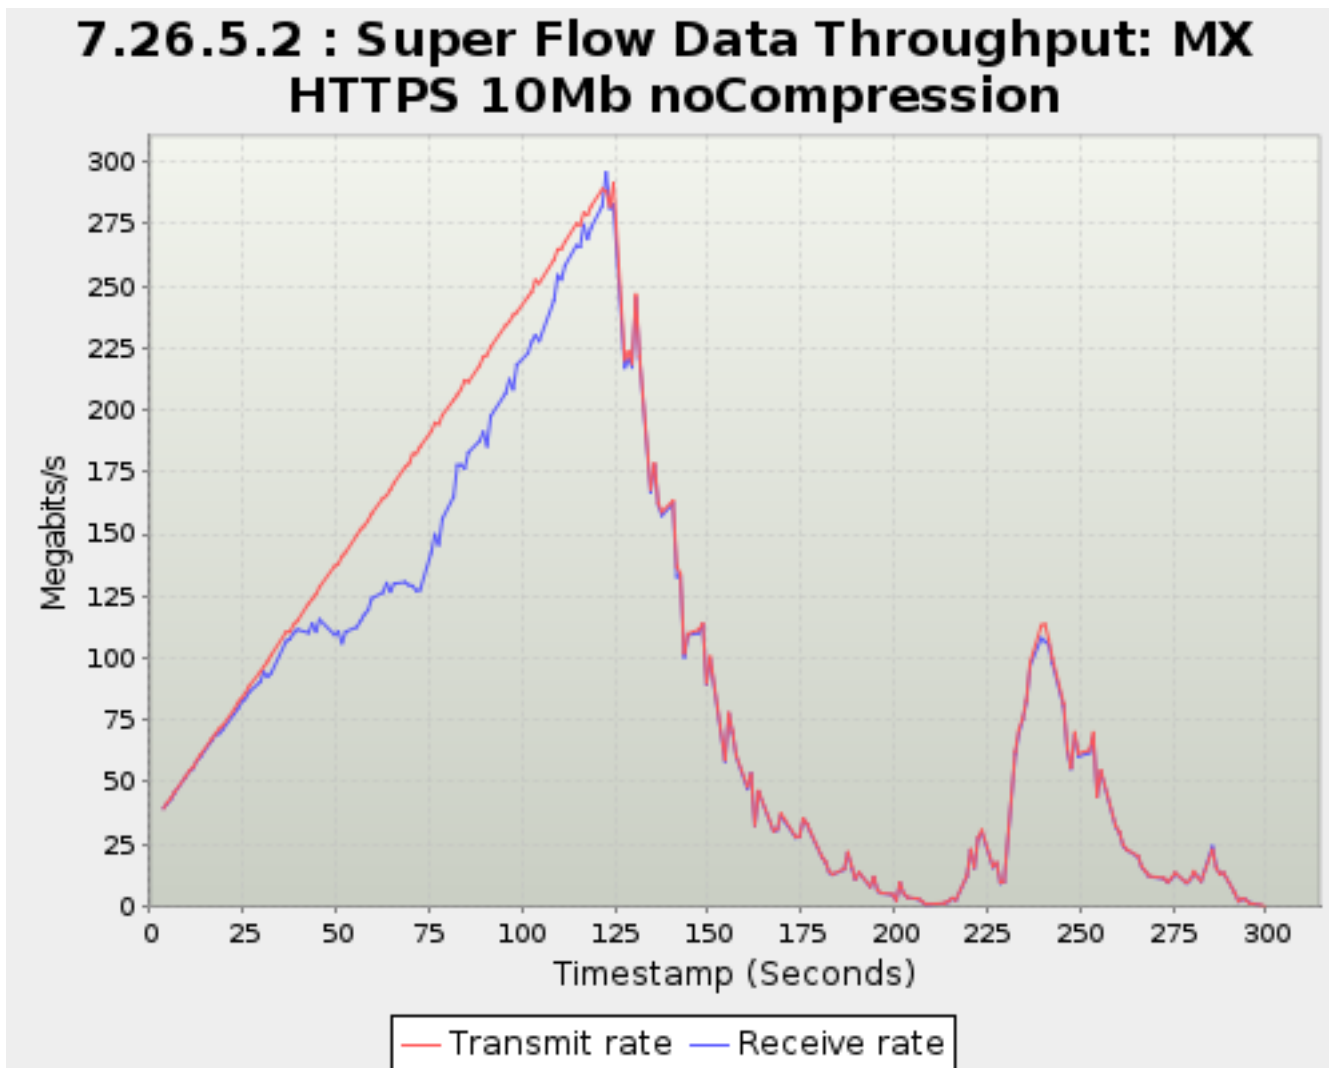

7.26.5.2. Super Flow Data Throughput: MX HTTPS 10Mb noCompression

Data Rate shown includes Ethernet overhead.

Rates can fluctuate slightly above the physical maximum due to round-off errors in calculations.

Physical speeds on fiber optic can legitimately exceed 10Gbps.

Timestamp	Transmit rate	Receive rate
<i>Seconds</i>	<i>Megabits/s</i>	
0.593	0.00	0.00
3.593	39.41	39.45
4.593	41.70	41.38
5.594	43.50	43.03
6.571	45.91	45.70
9.572	52.31	52.06
10.572	54.54	54.29
11.594	56.13	55.58
12.572	58.80	58.57
13.572	61.09	60.24
16.573	67.41	66.71
17.572	69.55	~69
18.571	71.48	69.53
19.572	72.87	71.34
22.594	79.29	77.45
23.595	81.95	79.57
24.595	83.90	82.44
25.595	85.79	83.49
26.573	88.61	86.22