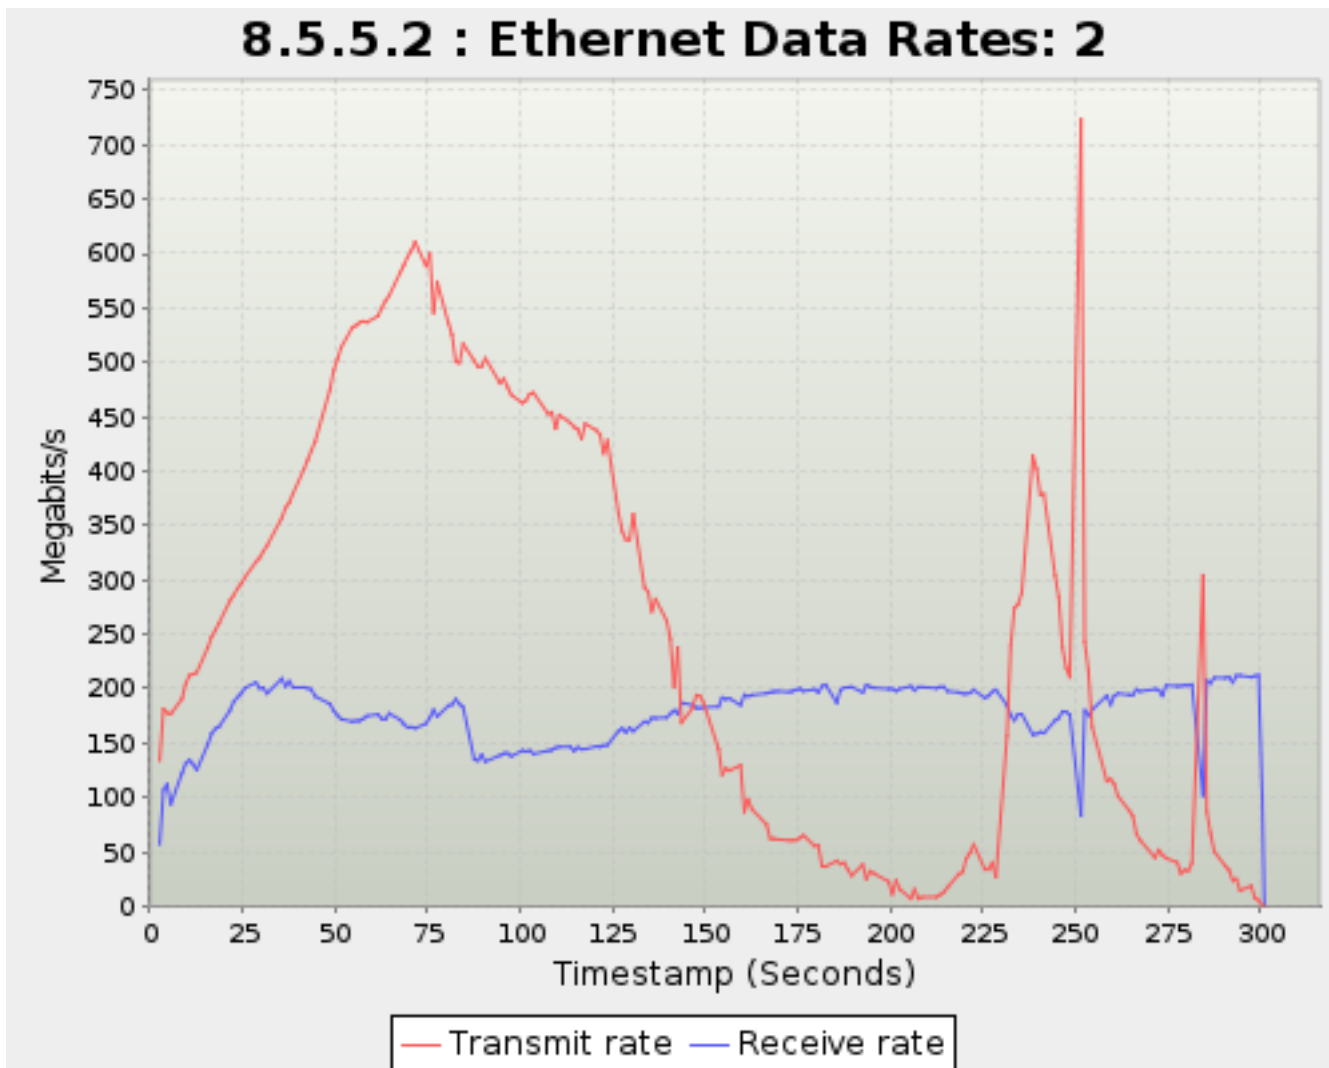

8.5.5.2. Ethernet Data Rates: 2

Data Rate shown includes Ethernet overhead.

Rates can fluctuate slightly above the physical maximum due to round-off errors in calculations.

Physical speeds on fiber optic can legitimately exceed 10Gbps.

Timestamp	Transmit rate	Receive rate
<i>Seconds</i>	<i>Megabits/s</i>	
0.612	0.00	0.00
2.612	133.8	57.08
3.612	181.4	106.7
4.612	177.7	~112
5.612	176.8	93.83
8.612	190.6	122.2
9.625	204.5	131.2
10.625	212.1	134.4
11.612	213.4	130.5
12.626	214.9	125.3
15.612	237.9	148.8
16.627	247.8	158.7
17.656	253.8	163.1
18.627	260.2	164.9
21.612	~281	180.1
22.612	~286	188.1
23.613	~292	191.9
24.614	296.4	195.5
25.613	302.2	200.5