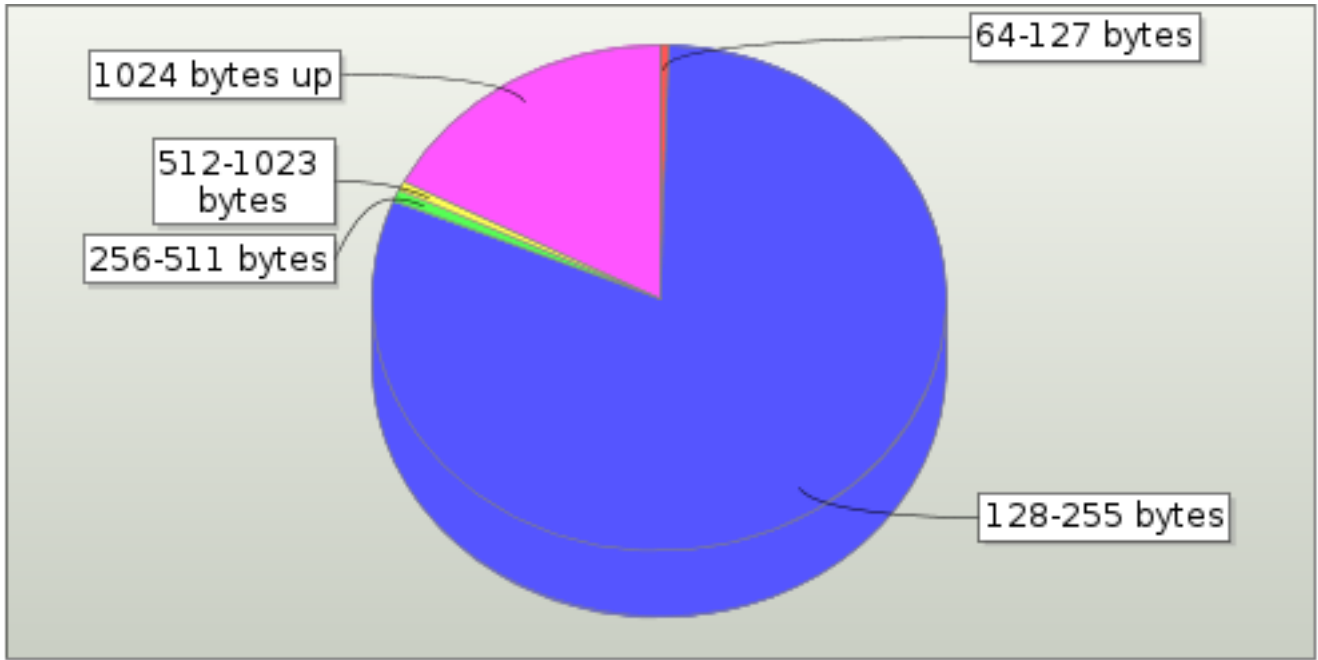

7.23. Received Frame Size

Received Frame Size statistics are currently aggregated "per interface", and not "per test component".

Measurement	Value (Frames)
64-127 bytes	190,653
128-255 bytes	26,349,927
256-511 bytes	245,711
512-1023 bytes	221,027
1024 bytes up	5,682,350