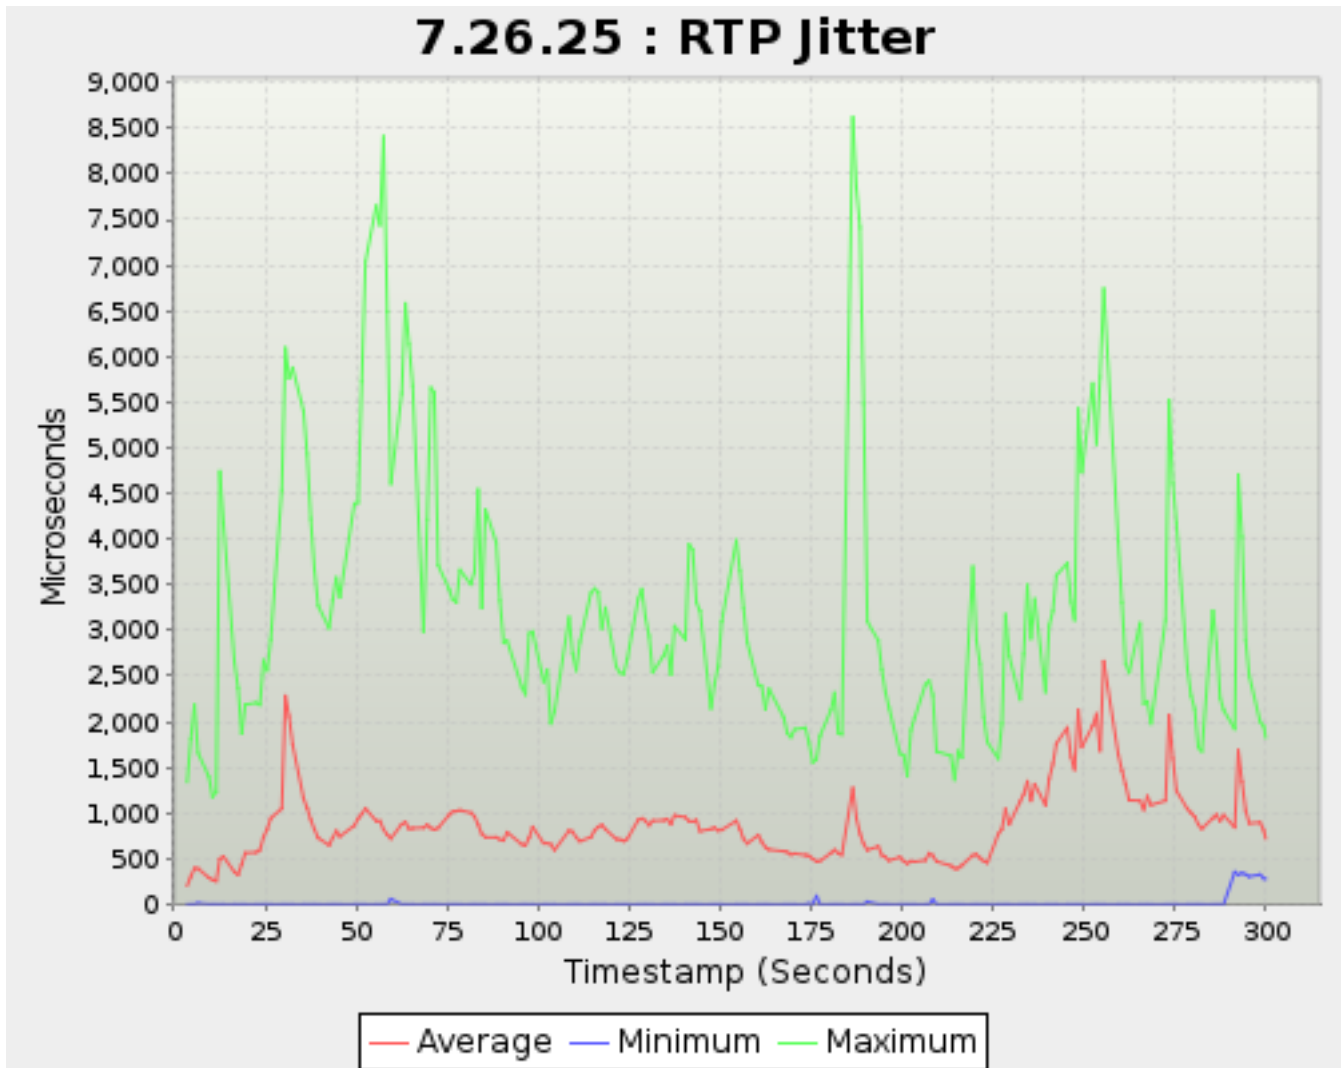

7.26.25. RTP Jitter

Timestamp	Average	Minimum	Maximum
<i>Seconds</i>		<i>Microseconds</i>	
3.593	204.48614419684588	0.0	1,339.625
4.593	303.4191818849849	0.0	1,809.25
5.594	392.8255985476001	0.0	2,183.375
6.571	391.0508605685554	10.625	1,656.5
9.572	289.6752170481452	0.0	1,394.625
10.572	266.4751401869159	0.0	1,175.875
11.594	253.8598186498636	0.0	1,232.5
12.572	497.5602412093061	0.0	4,741.125
13.572	521.5066764840501	0.0	4,178.125
16.573	353.7310145856708	0.0	2,654.25
17.572	323.1376881981544	0.0	2,369.5
18.571	435.67396244468364	0.0	1,869.625
19.572	561.6939793373708	0.0	2,186.625
22.594	567.9756565630012	0.0	2,206.75
23.595	595.3139545460452	0.0	2,184.375
24.595	737.8215019984932	0.0	2,670.5
25.595	822.6015474617852	0.0	2,561.625
26.573	940.8623392750886	0.0	2,900.875
29.596	1,048.1213531967721	0.0	4,538.125
30.595	2,281.887566086271	0.0	6,094.375
31.596	2,058.212943075548	0.0	5,761.875
32.595	1,747.6843824668927	0.0	5,876.25
35.594	1,157.86861971831	0.0	5,400.5
36.572	1,052.9147952979326	0.0	4,930.625