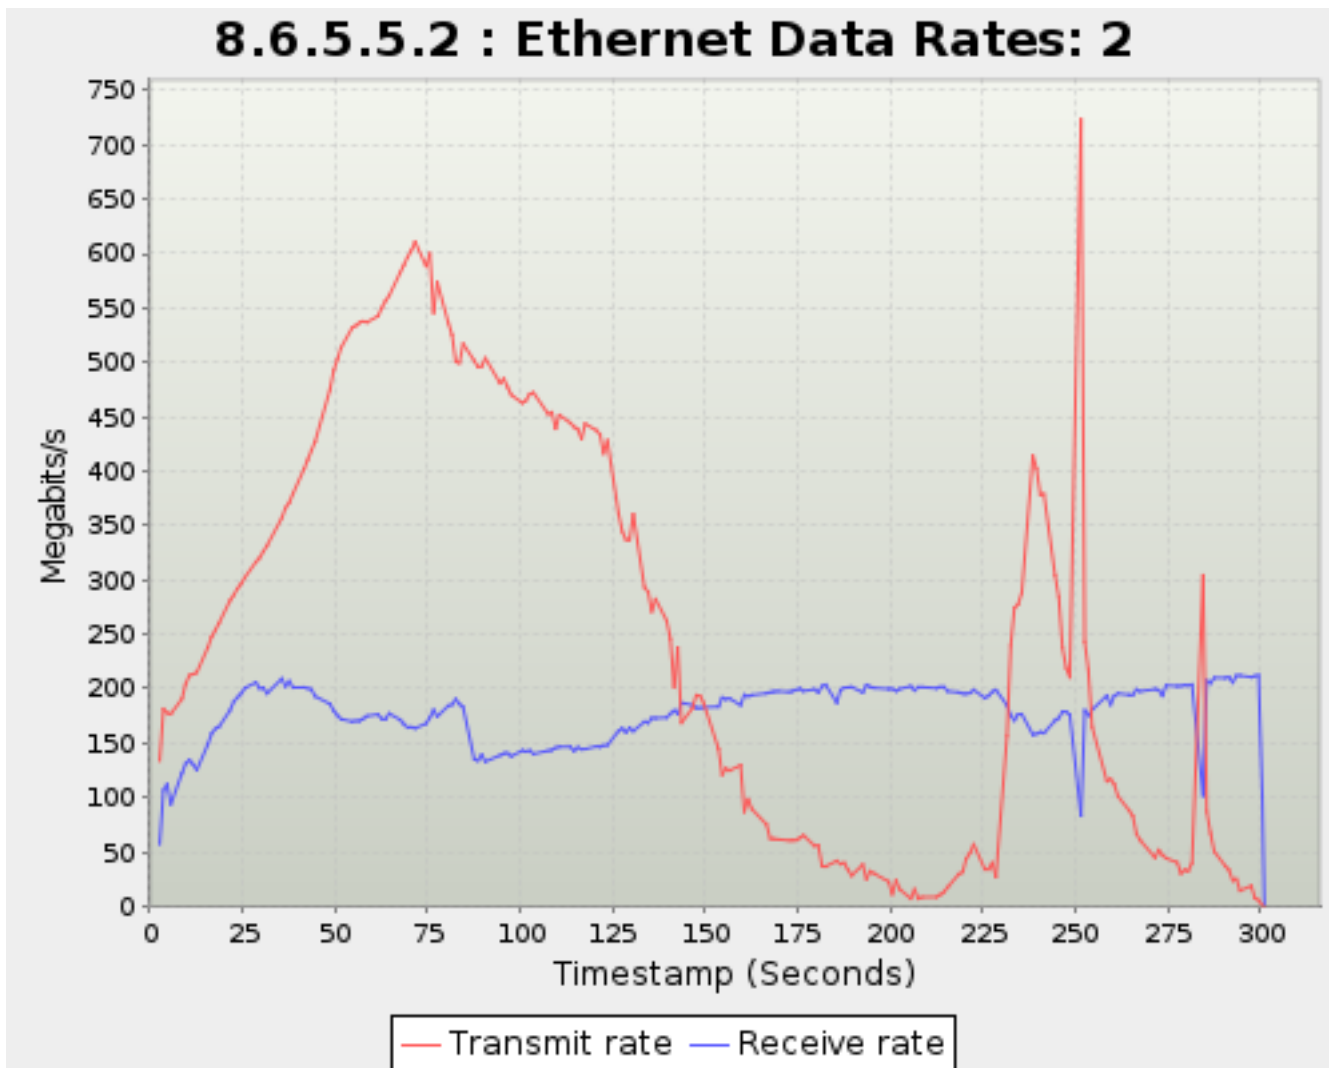

8.6.5.5.2. Ethernet Data Rates: 2

Data Rate shown includes Ethernet overhead.

Rates can fluctuate slightly above the physical maximum due to round-off errors in calculations.

Physical speeds on fiber optic can legitimately exceed 10Gbps.

Timestamp	Transmit rate	Receive rate
<i>Seconds</i>	<i>Megabits/s</i>	
0.020	0.00	0.00
2.610	133.8	57.08
3.607	181.4	106.7
4.605	177.7	~112
5.613	176.8	93.83
8.606	190.6	122.2
9.623	204.5	131.2
10.621	212.1	134.4
11.608	213.4	130.5
12.626	214.9	125.3
15.609	237.9	148.8
16.627	247.8	158.7
17.624	253.8	163.1
18.622	260.2	164.9
21.605	~281	180.1
22.612	~286	188.1
23.610	~292	191.9
24.608	296.4	195.5
25.605	302.2	200.5