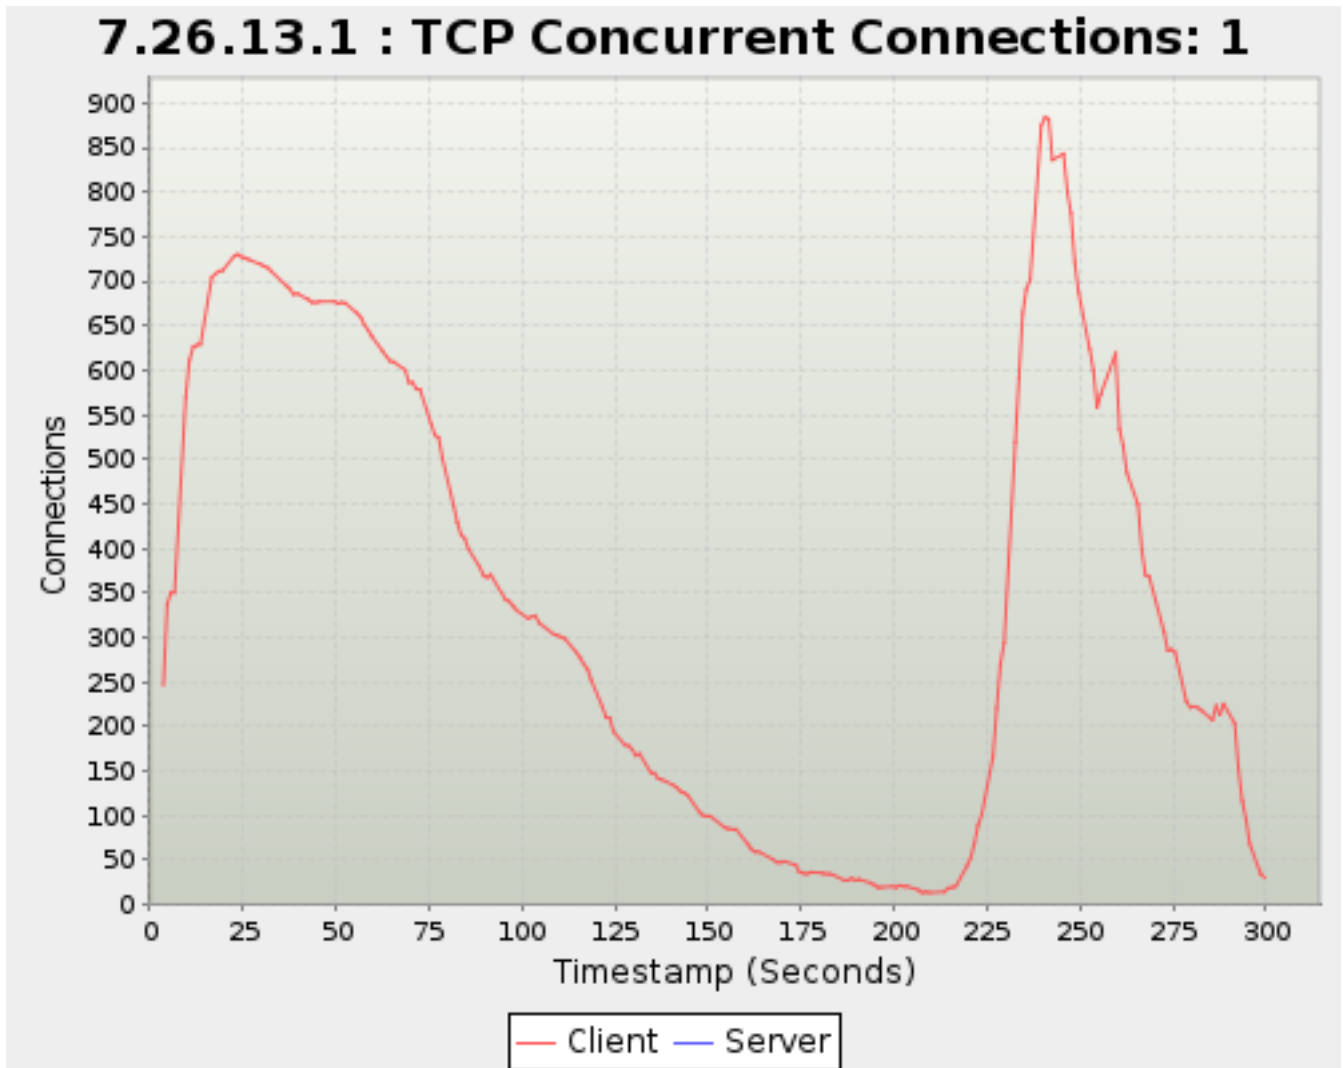

7.26.13.1. TCP Concurrent Connections: 1

Timestamp	Client	Server
Seconds	TCP Sessions	
3.593	246	0
4.593	337	0
5.594	350	0
6.571	350	0
9.572	569	0
10.572	611	0
11.594	626	0
12.572	628	0
13.572	629	0
16.573	704	0
17.572	708	0
18.571	711	0
19.572	712	0
22.594	728	0
23.595	730	0
24.595	727	0
25.595	726	0
26.573	724	0
29.596	719	0
30.595	717	0
31.596	715	0
32.595	711	0
36.572	695	0
37.571	691	0