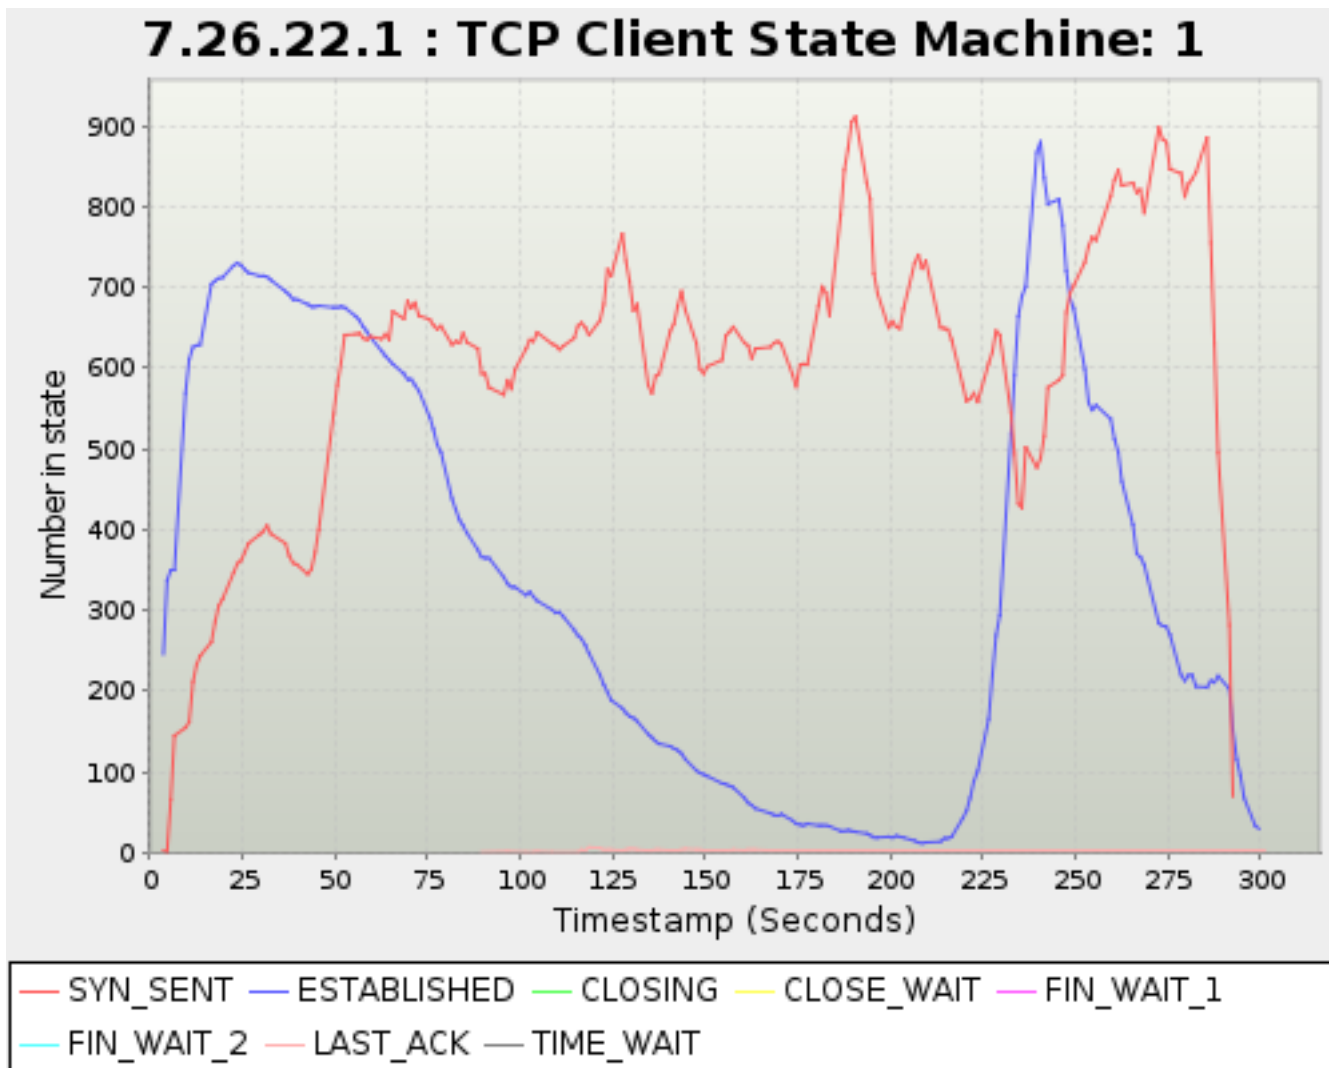

7.26.22.1. TCP Client State Machine: 1

Timestamp	SYN_SENT	ESTABLISHE D	CLOSING	CLOSE_WAIT	FIN_WAIT_1	FIN_WAIT_2	LAST_ACK	TIME_WAIT
<i>Seconds</i>	<i>TCP Sessions</i>							
3.593	3	246	0	0	0	0	0	0
4.593	1	337	0	0	0	0	0	0
5.594	66	350	0	0	0	0	0	0
6.571	145	350	0	0	0	0	0	0
9.572	155	569	0	0	0	0	0	0
10.572	162	611	0	0	0	0	0	0
11.594	212	626	0	0	0	0	0	0
12.572	233	628	0	0	0	0	0	0
13.572	244	629	0	0	0	0	0	0
16.573	261	704	0	0	0	0	0	0
17.572	286	708	0	0	0	0	0	0
18.571	306	711	0	0	0	0	0	0
19.572	314	712	0	0	0	0	0	0
22.594	347	727	0	0	0	0	0	0
23.595	358	730	0	0	0	0	0	0
24.595	362	727	0	0	0	0	0	0
25.595	372	722	0	0	0	0	0	0
26.573	383	718	0	0	0	0	0	0
29.596	394	714	0	0	0	0	0	0
30.595	398	714	0	0	0	0	0	0
31.596	405	713	0	0	0	0	0	0
32.595	395	709	0	0	0	0	0	0