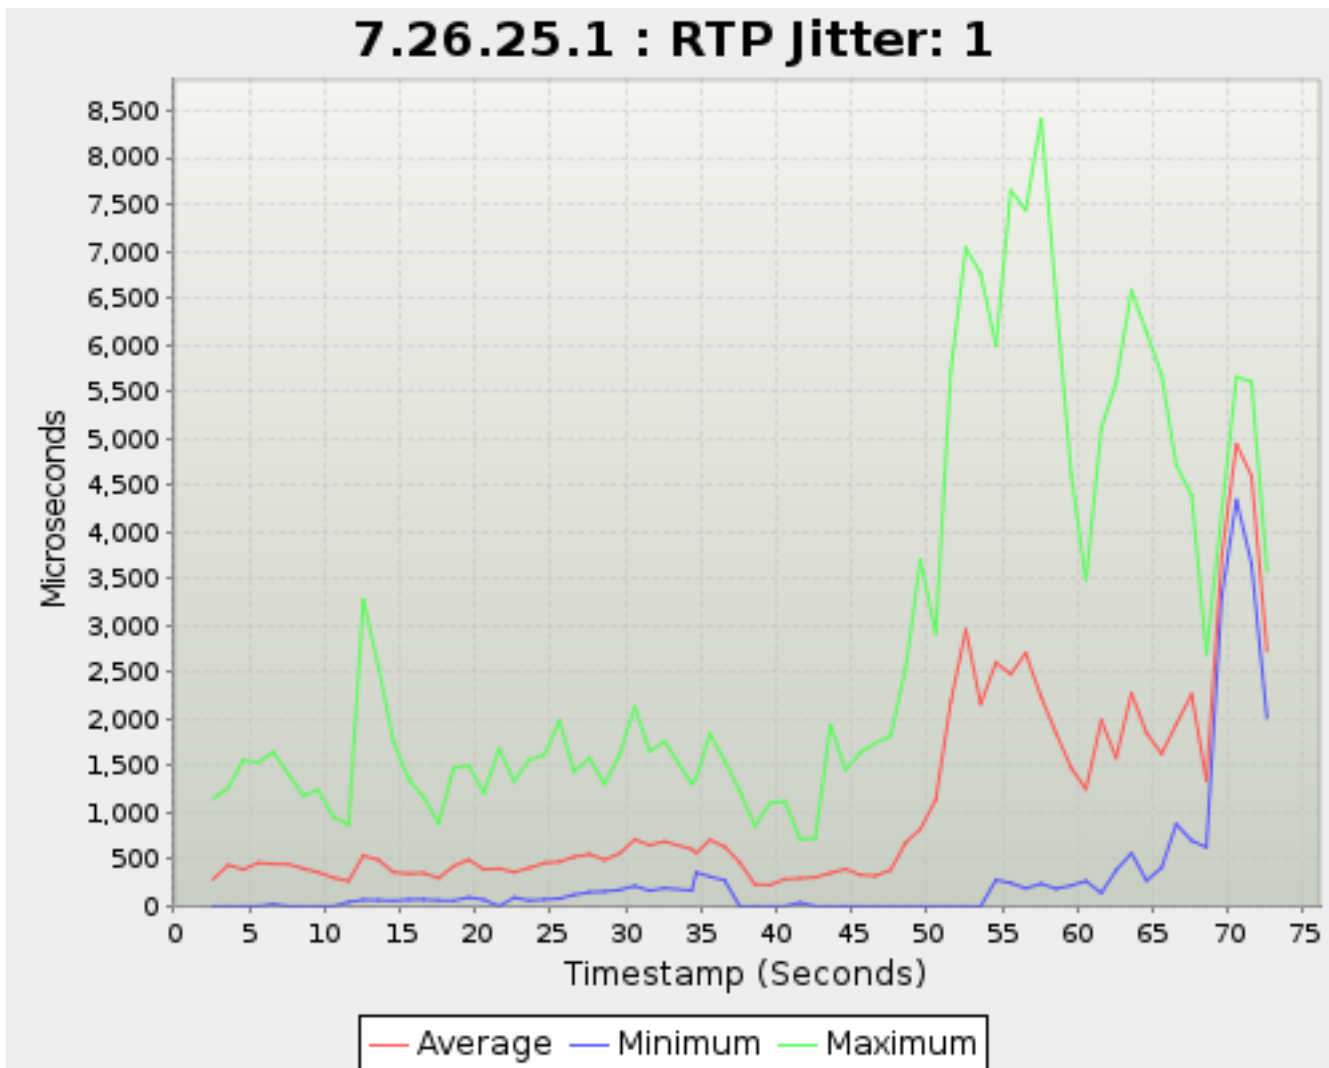

7.26.25.1. RTP Jitter: 1

Timestamp	Average	Minimum	Maximum
<i>Seconds</i>		<i>Microseconds</i>	
2.593	287.97161936560934	0.0	1,147.5
3.593	440.36592950932965	0.0	1,266.625
4.593	393.2693891557996	0.0	1,558.625
5.594	463.0099875156055	0.0	1,536.25
6.571	451.20964296612755	21.5	1,647.25
7.593	447.8353402408289	0.0	1,415.0
8.594	401.97274184927846	0.0	1,181.0
9.572	361.57702418506835	0.0	1,239.25
10.572	305.0433490215507	0.0	955.625
11.594	267.49753925474573	44.25	869.5
12.572	541.0726495726495	69.0	3,276.875
13.572	495.03361721201253	65.0	2,560.875
14.576	363.29471413160735	59.25	1,757.625
15.594	348.2904222451081	70.75	1,357.5
16.573	354.99032722782465	71.375	1,166.125
17.572	300.7403336604514	62.625	884.75
18.571	429.38439306358384	59.25	1,476.875
19.572	495.6671732522796	94.5	1,503.625
20.572	393.9586838661432	69.375	1,212.5
21.594	401.99506547732017	0.0	1,681.125
22.594	364.22479838709677	92.125	1,332.625
23.595	409.9465599307659	61.375	1,568.25
24.595	460.11713874219873	71.625	1,614.25
25.595	474.9304152637486	81.125	1,983.5