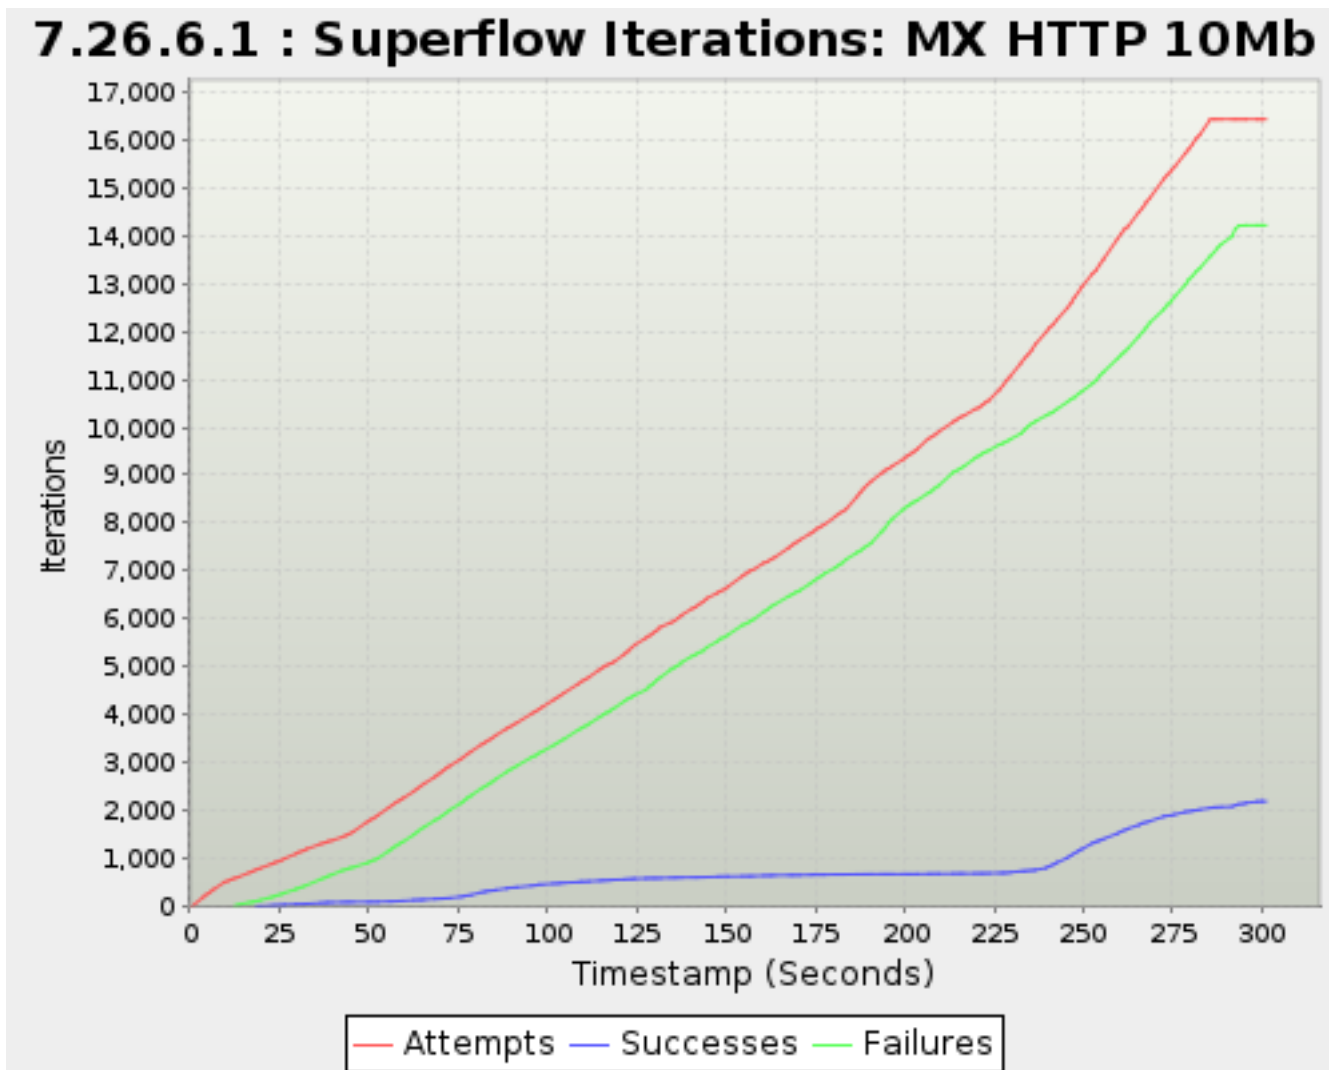

7.26.6.1. Superflow Iterations: MX HTTP 10Mb

Timestamp	Attempts	Successes	Failures
<i>Seconds</i>		<i>Sessions</i>	
0.593	1	0	0
3.593	185	0	0
4.593	247	0	0
5.594	294	0	0
6.571	350	0	0
9.572	502	0	0
10.572	528	0	0
11.594	561	0	0
12.572	586	0	11
13.572	610	0	32
16.573	702	0	79
17.572	730	0	90
18.571	764	2	103
19.572	791	2	125
22.594	877	11	185
23.595	907	14	208
24.595	932	18	229
25.595	963	23	256
26.573	999	28	280
29.596	1,095	40	355
30.595	1,131	42	382
31.596	1,159	45	410
32.595	1,192	50	439
36.572	1,301	68	562