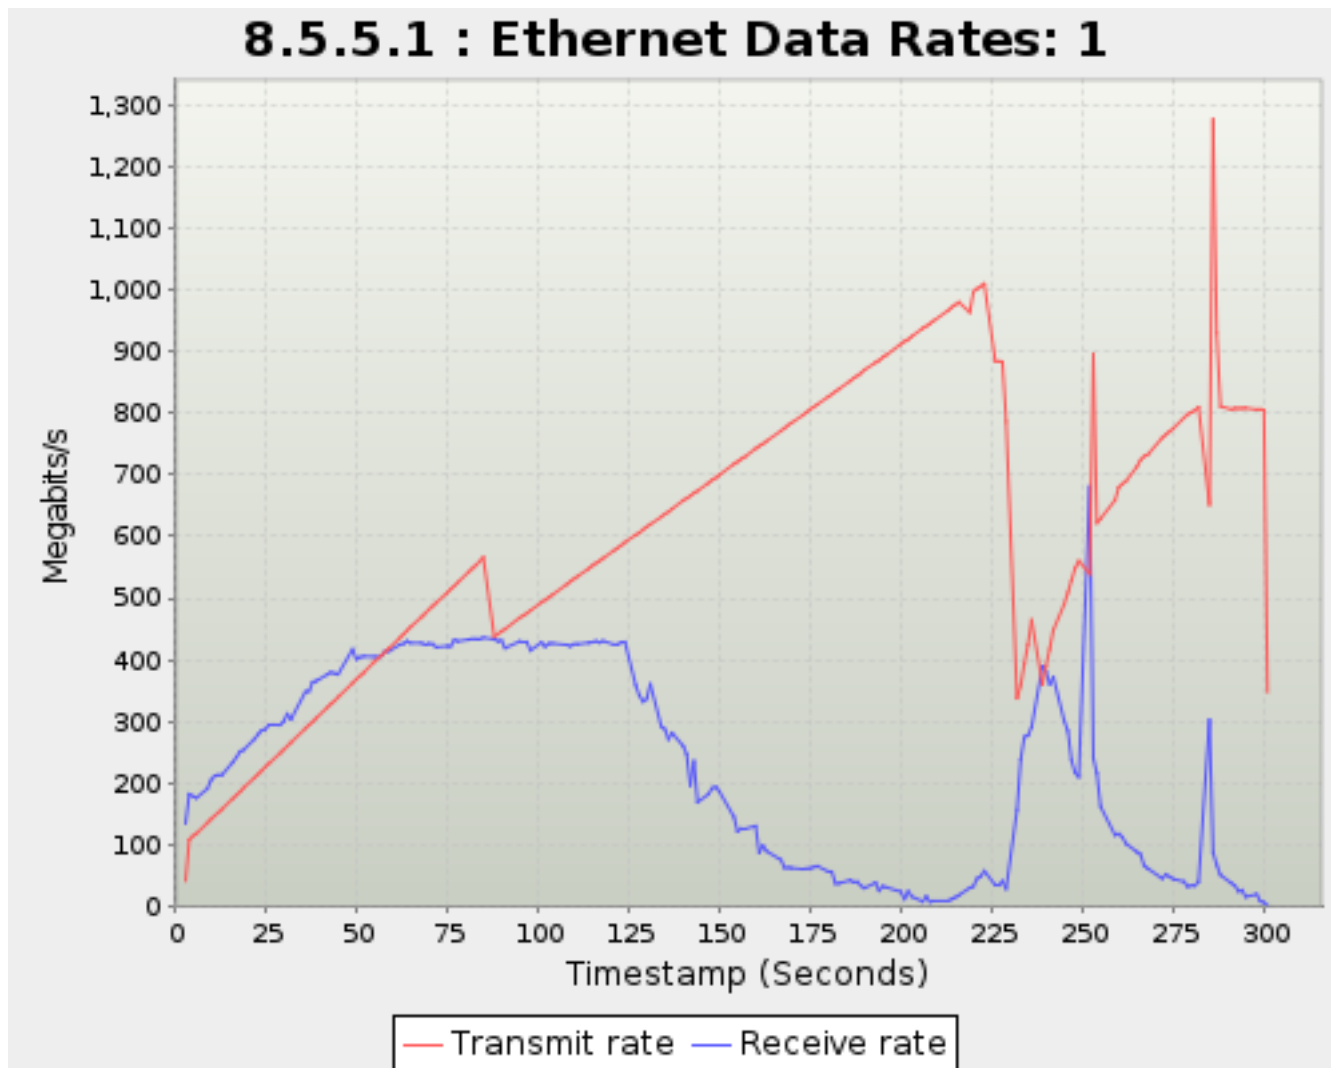

8.5.5.1. Ethernet Data Rates: 1

Data Rate shown includes Ethernet overhead.

Rates can fluctuate slightly above the physical maximum due to round-off errors in calculations.

Physical speeds on fiber optic can legitimately exceed 10Gbps.

Timestamp	Transmit rate	Receive rate
<i>Seconds</i>	<i>Megabits/s</i>	
0.612	0.00	0.00
2.612	41.57	134.5
3.612	107.9	~182
4.612	114.1	178.4
5.612	117.9	175.7
8.612	135.2	190.7
9.625	141.4	204.7
10.625	146.8	211.6
11.612	151.8	212.8
12.626	157.5	~213
15.612	174.8	233.5
16.627	180.3	~242
17.656	~186	~251
18.627	192.4	253.8
21.612	208.7	271.5
22.612	214.2	~279
23.613	220.1	285.7
24.614	226.3	287.3
25.613	231.7	294.3