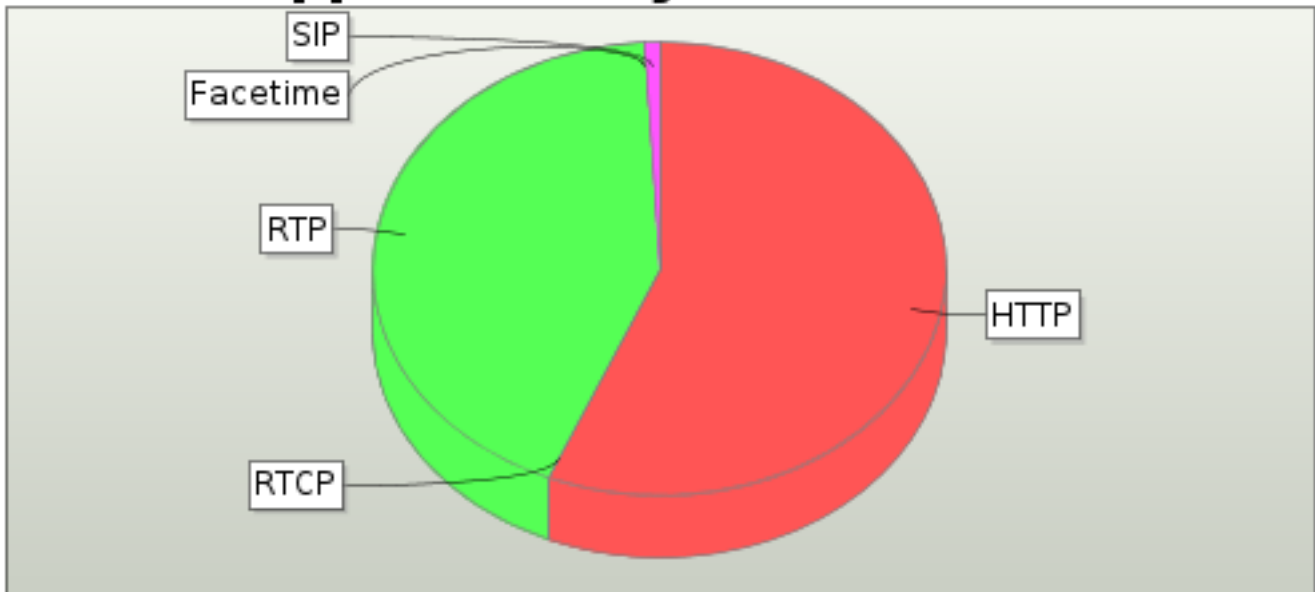

Application Bytes Received

There may be slices in this graph that are too small to be displayed.

Protocol	Data Transmitted (Bytes)	Data Transmitted (%)	Data Received (Bytes)	Data Received (%)	Delta Received (Tx - Rx) (Bytes)	% Received (%)
HTTP	8,905,525,661	30.182%	8,021,051,738	56.318%	884,473,923	90.068
RTCP	81,621,264	0.277%	3,012,146	0.021%	78,609,118	3.690
RTP	19,530,162,410	66.191%	6,098,919,516	42.822%	13,431,242,894	31.228
Facetime	1,155,261	0.004%	1,011,512	0.007%	143,749	87.557
SIP	987,378,259	3.346%	118,367,248	0.831%	869,011,011	11.988