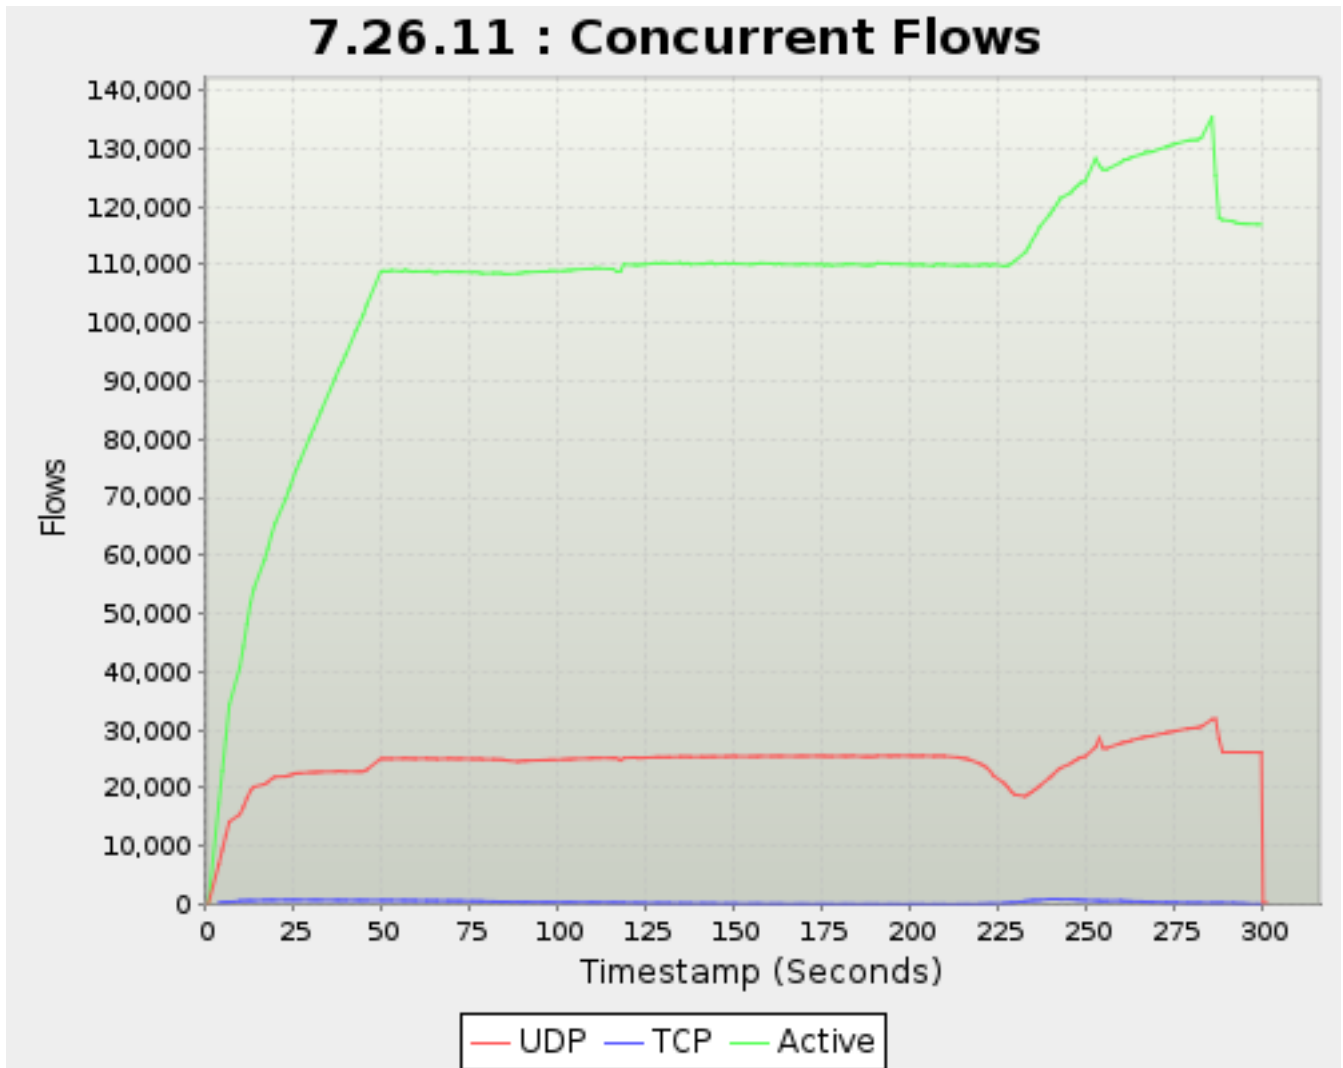

7.26.11. Concurrent Flows

Timestamp	UDP	TCP	Active
<i>Seconds</i>		<i>Flows</i>	
0.593	1	0	3
3.593	6,861	246	17,243
4.593	9,368	337	22,887
5.594	11,803	350	28,592
6.571	14,179	350	34,277
9.572	15,463	569	40,747
10.572	16,734	611	44,285
11.594	18,228	626	48,212
12.572	19,495	628	51,783
13.572	20,179	629	54,319
16.573	20,637	704	59,247
17.572	21,001	708	61,222
18.571	21,565	711	63,590
19.572	21,900	712	65,498
22.594	21,989	728	69,718
23.595	22,153	730	71,398
24.595	22,349	727	73,091
25.595	22,515	726	74,805
26.573	22,548	724	76,125
29.596	22,677	719	80,528
30.595	22,684	717	81,875
31.596	22,726	715	83,306
32.595	22,762	711	84,767
36.572	22,808	695	90,398