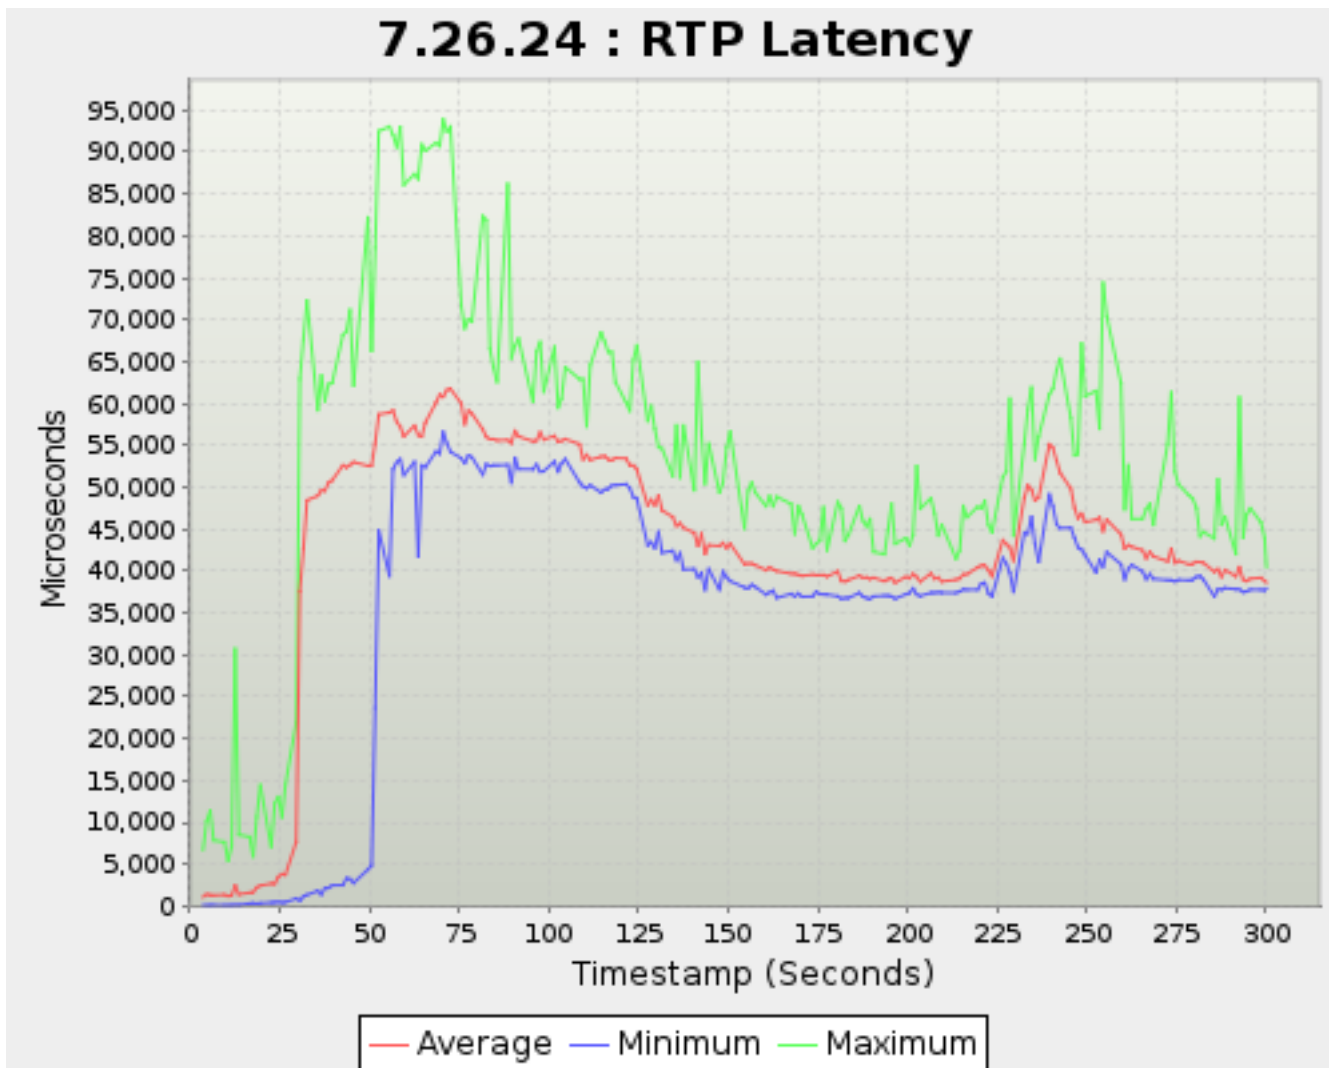

7.26.24. RTP Latency

Timestamp	Average	Minimum	Maximum
<i>Seconds</i>		<i>Microseconds</i>	
3.593	1,104.6809211568311	106.125	6,729.75
4.593	1,413.679977753059	98.625	10,128.875
5.594	1,326.3593254866455	108.375	11,404.5
6.571	1,302.612618963694	121.25	7,869.125
9.572	1,372.5624401814323	96.25	7,657.625
10.572	1,209.9049835328456	106.375	5,433.125
11.594	1,298.4984589467235	109.375	7,162.875
12.572	2,468.2953801382323	144.625	30,700.75
13.572	1,415.0962693645274	142.25	8,525.25
16.573	1,614.1343746999137	321.625	8,287.875
17.572	1,650.8875396465792	363.0	5,942.0
18.571	2,232.073880508374	303.875	10,649.625
19.572	2,468.4867812196057	360.75	14,446.375
22.594	2,700.0310045095093	437.125	7,100.25
23.595	2,680.660635703132	466.0	12,267.375
24.595	3,508.7302073963333	516.125	13,060.25
25.595	3,830.497301619029	448.5	10,637.625
26.573	3,742.292019502181	481.0	14,490.25
29.596	7,699.175321336761	914.125	22,010.5
30.595	37,586.85775181357	671.375	62,924.5
31.596	42,687.51201362505	1,178.375	67,683.125
32.595	48,434.96378949627	1,347.0	72,283.625
35.594	48,985.86373675529	1,840.625	59,205.0
36.572	49,636.28347132946	1,404.0	63,336.375