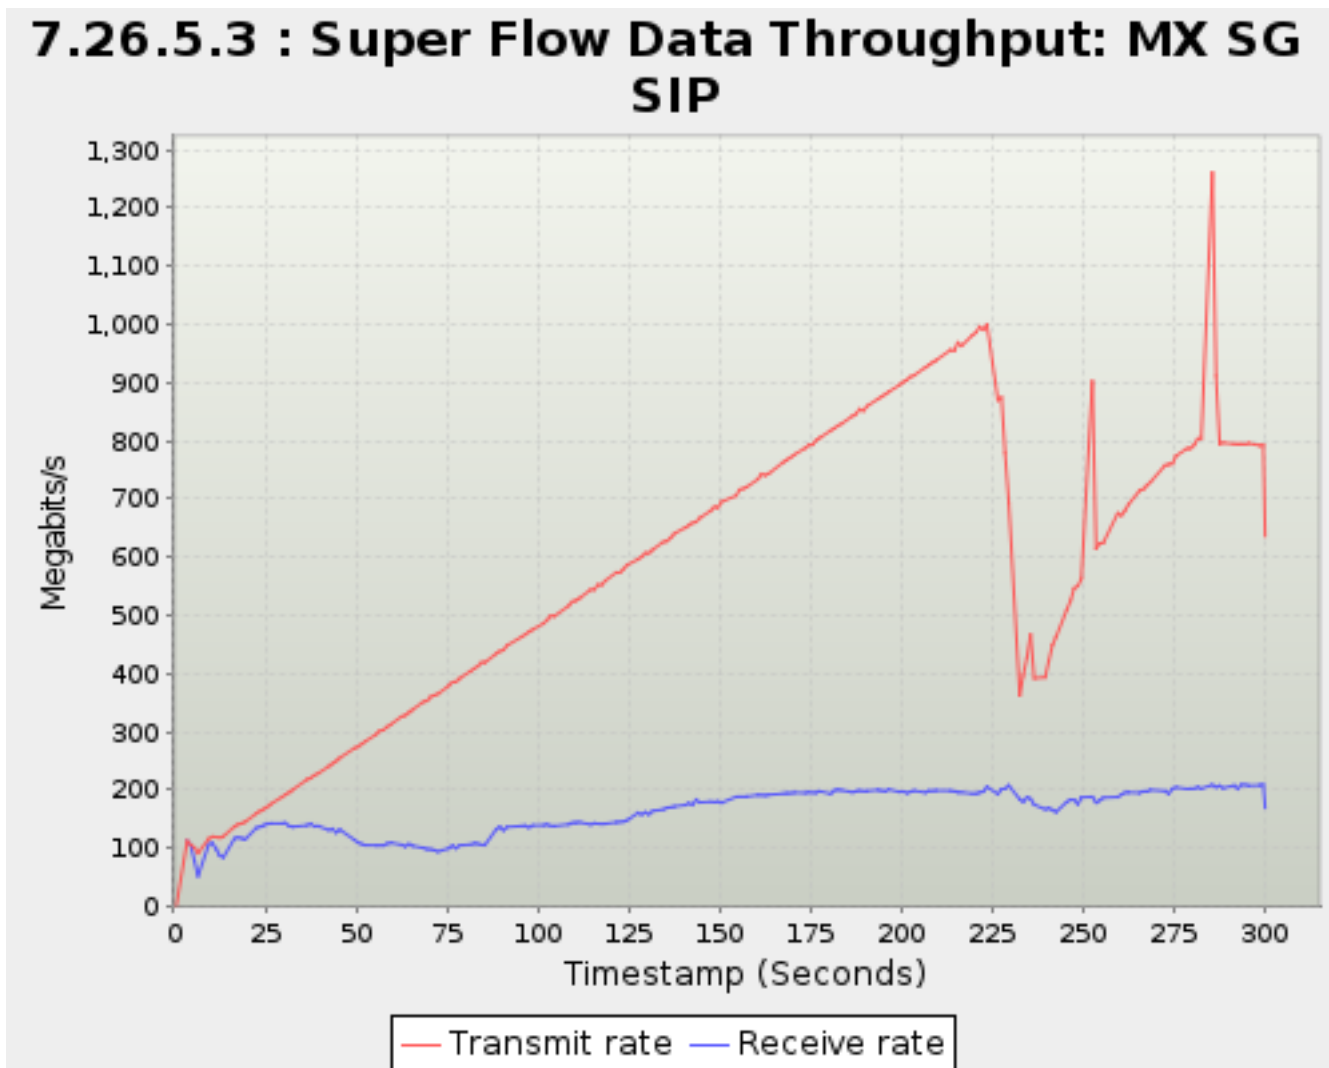

7.26.5.3. Super Flow Data Throughput: MX SG SIP

Data Rate shown includes Ethernet overhead.

Rates can fluctuate slightly above the physical maximum due to round-off errors in calculations.

Physical speeds on fiber optic can legitimately exceed 10Gbps.

Timestamp	Transmit rate	Receive rate
<i>Seconds</i>	<i>Megabits/s</i>	
0.593	0.07760	0.00
3.593	112.3	112.5
4.593	105.2	~105
5.594	100.6	77.75
6.571	91.23	52.06
9.572	116.2	107.1
10.572	119.5	108.1
11.594	118.9	98.02
12.572	117.9	86.70
13.572	~120	84.21
16.573	136.8	116.1
17.572	140.4	118.3
18.571	142.4	116.5
19.572	~145	115.1
22.594	159.3	134.4
23.595	163.4	136.5
24.595	166.8	138.8
25.595	170.4	141.3
26.573	175.5	142.3