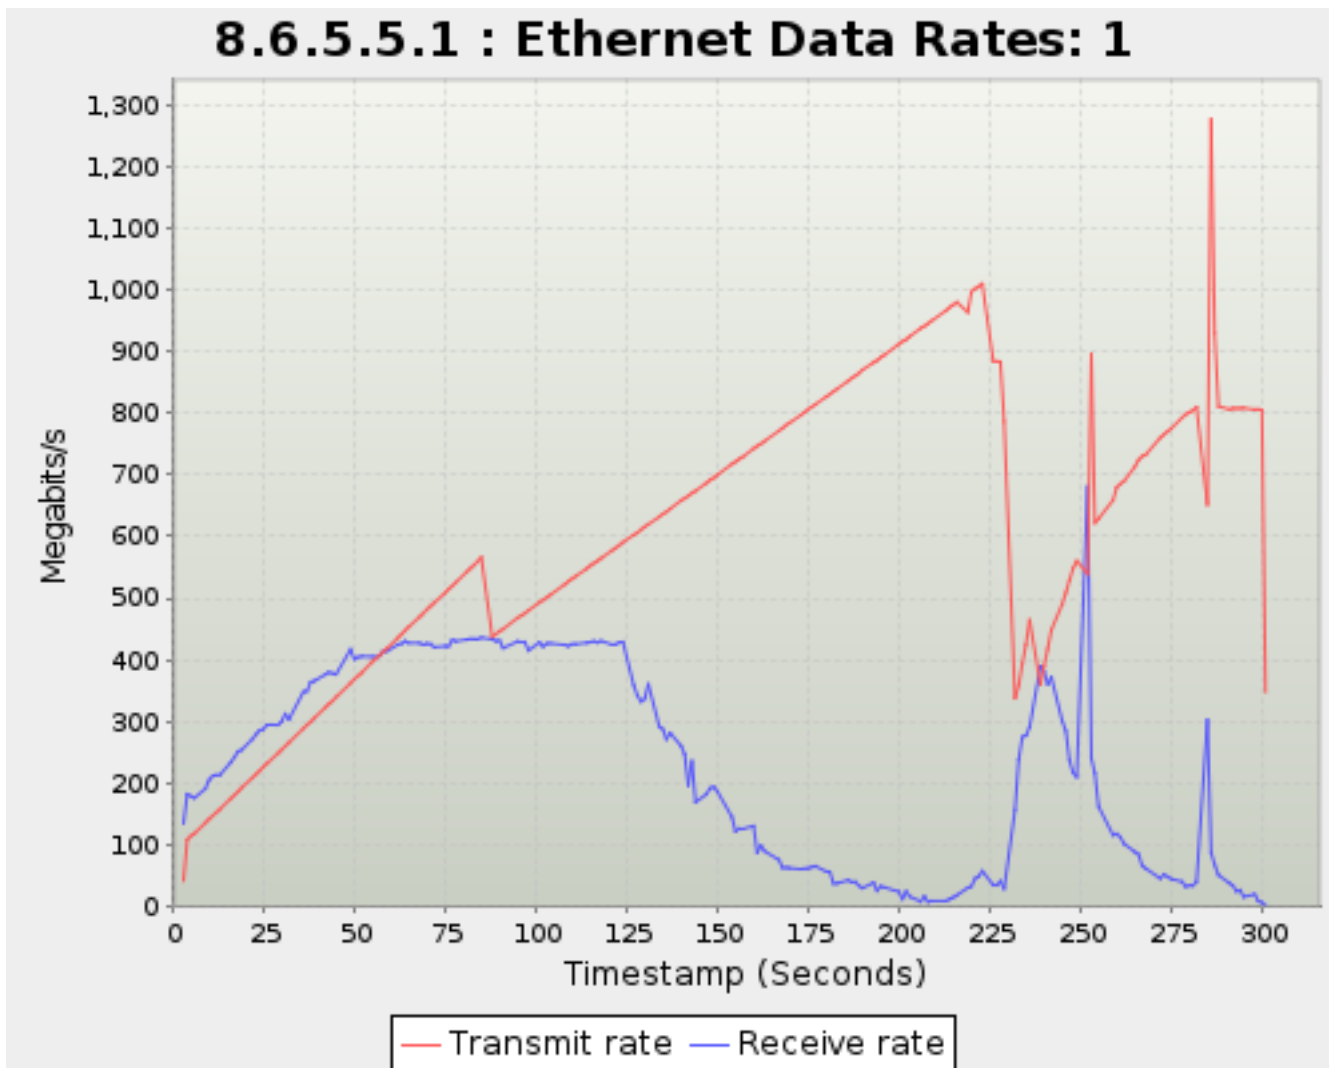

8.6.5.5.1. Ethernet Data Rates: 1

Data Rate shown includes Ethernet overhead.

Rates can fluctuate slightly above the physical maximum due to round-off errors in calculations.

Physical speeds on fiber optic can legitimately exceed 10Gbps.

Timestamp	Transmit rate	Receive rate
<i>Seconds</i>	<i>Megabits/s</i>	
0.020	0.00	0.00
2.610	41.57	134.5
3.607	107.9	~182
4.605	114.1	178.4
5.613	117.9	175.7
8.606	135.2	190.7
9.623	141.4	204.7
10.621	146.8	211.6
11.608	151.8	212.8
12.626	157.5	~213
15.609	174.8	233.5
16.627	180.3	~242
17.624	~186	~251
18.622	192.4	253.8
21.605	208.7	271.5
22.612	214.2	~279
23.610	220.1	285.7
24.608	226.3	287.3
25.605	231.7	294.3