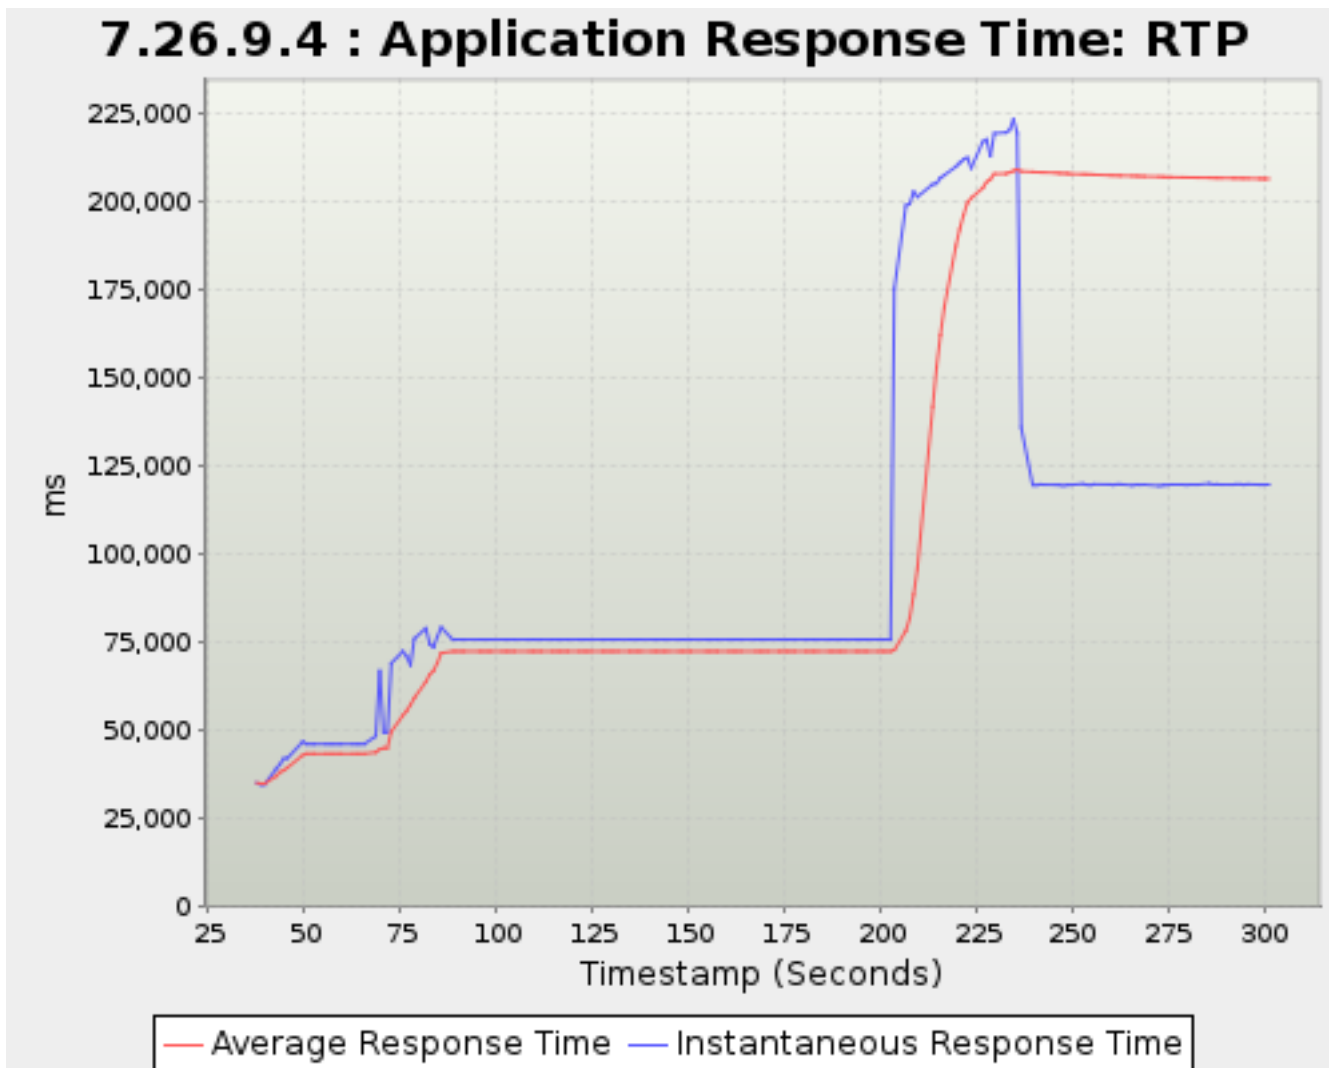

7.26.9.4. Application Response Time: RTP

Timestamp	Average Response Time	Instantaneous Response Time
<i>Seconds</i>	<i>Milliseconds</i>	<i>Milliseconds</i>
3.593	0.0000	0.0000
4.593	0.0000	0.0000
5.594	0.0000	0.0000
6.571	0.0000	0.0000
9.572	0.0000	0.0000
10.572	0.0000	0.0000
11.594	0.0000	0.0000
12.572	0.0000	0.0000
13.572	0.0000	0.0000
16.573	0.0000	0.0000
17.572	0.0000	0.0000
18.571	0.0000	0.0000
19.572	0.0000	0.0000
22.594	0.0000	0.0000
23.595	0.0000	0.0000
24.595	0.0000	0.0000
25.595	0.0000	0.0000
26.573	0.0000	0.0000
29.596	0.0000	0.0000
30.595	0.0000	0.0000
31.596	0.0000	0.0000
32.595	0.0000	0.0000
36.572	0.0000	0.0000
37.571	35,084	35,084