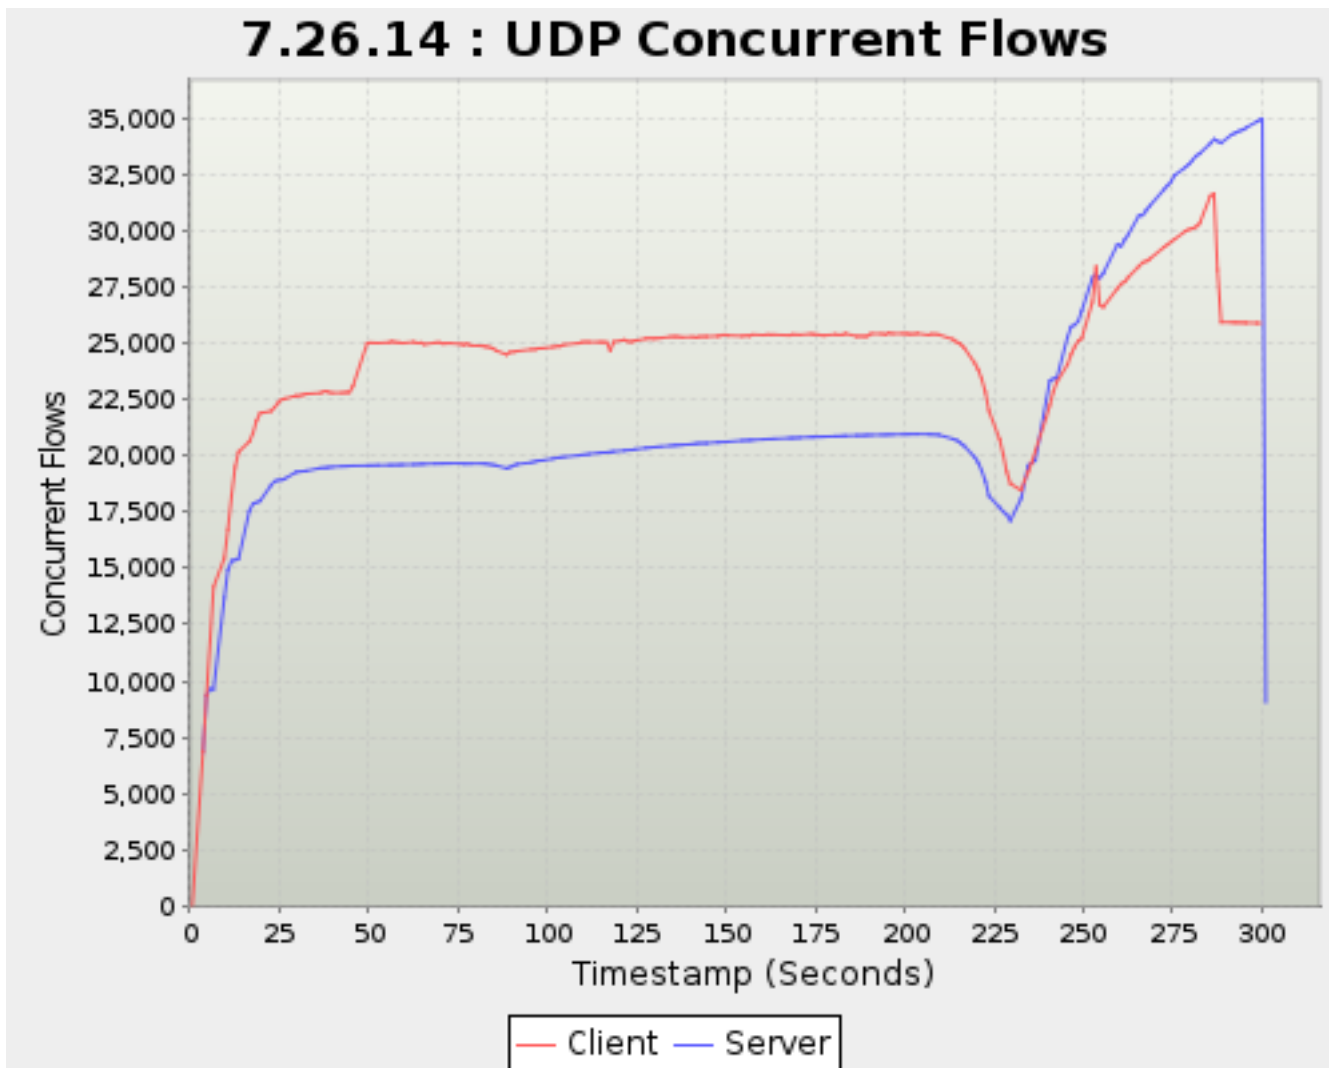

7.26.14. UDP Concurrent Flows

Timestamp	Client	Server
Seconds	UDP Sessions	
0.593	1	0
3.593	6,860	6,815
4.593	9,366	9,365
5.594	11,800	9,639
6.571	14,175	9,627
9.572	15,450	13,693
10.572	16,722	14,922
11.594	18,215	15,333
12.572	19,483	15,363
13.572	20,167	15,435
16.573	20,625	17,547
17.572	20,986	17,861
18.571	21,549	17,917
19.572	21,884	17,987
22.594	21,973	18,674
23.595	22,136	18,853
24.595	22,332	18,903
25.595	22,495	18,928
26.573	22,527	18,977
29.596	22,656	19,268
30.595	22,663	19,289
31.596	22,704	19,310
32.595	22,739	19,324
36.572	22,784	19,451