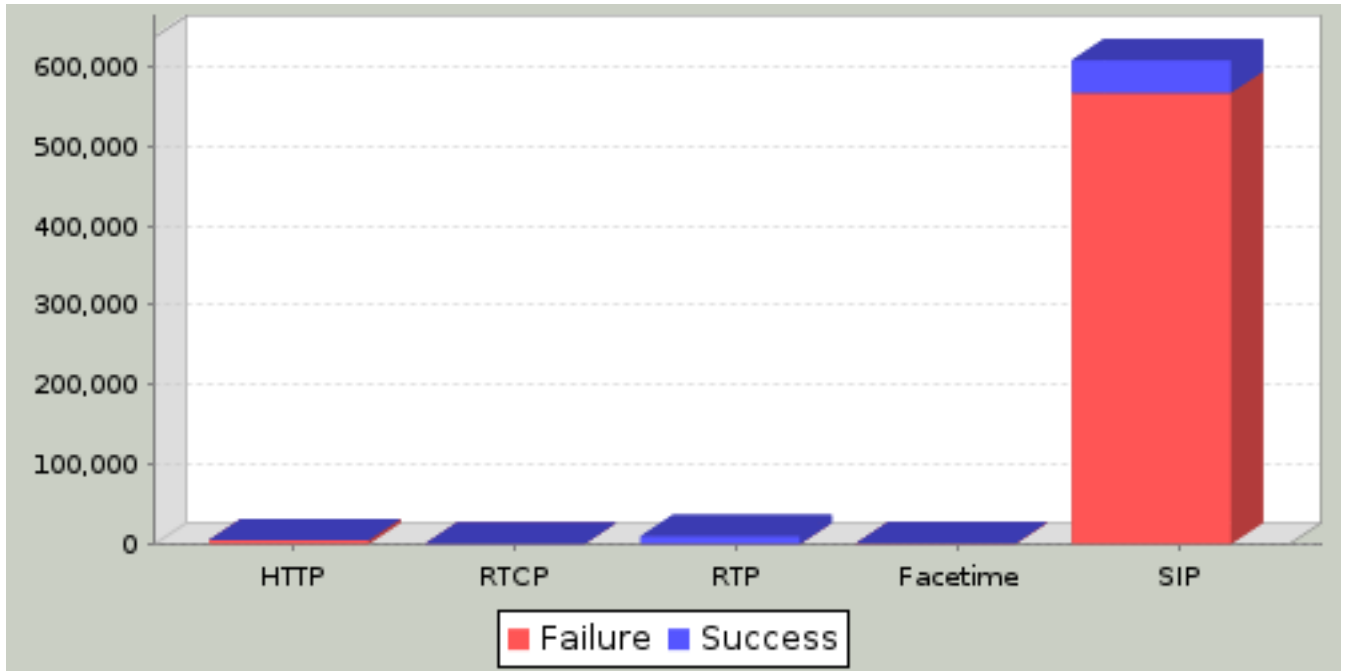

7.11. Application Transactions Summary

Protocol	Success (Transactions)	Failure (Transactions)
HTTP	0	5,243
RTCP	129	0
RTP	10,142	0
Facetime	8	916
SIP	42,499	591,133