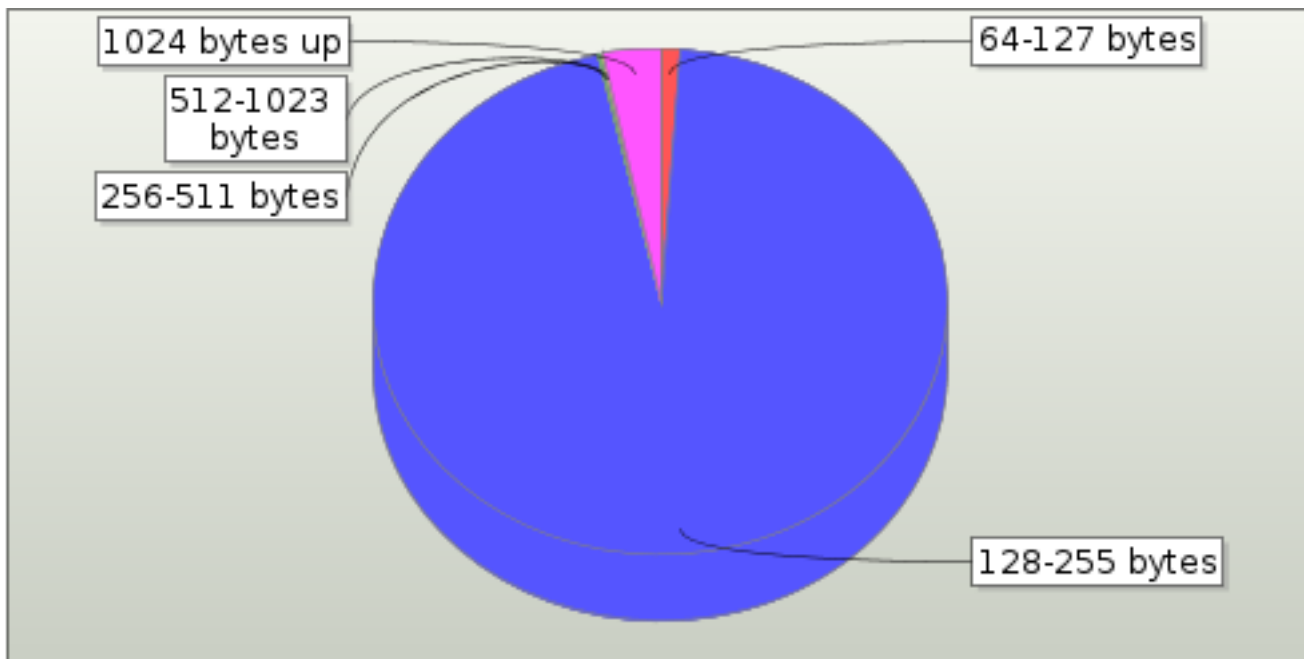

7.22. Transmitted Frame Size

Measurement	Value (Frames)
64-127 bytes	868,684
128-255 bytes	78,032,961
256-511 bytes	187,871
512-1023 bytes	61,812
1024 bytes up	2,634,235