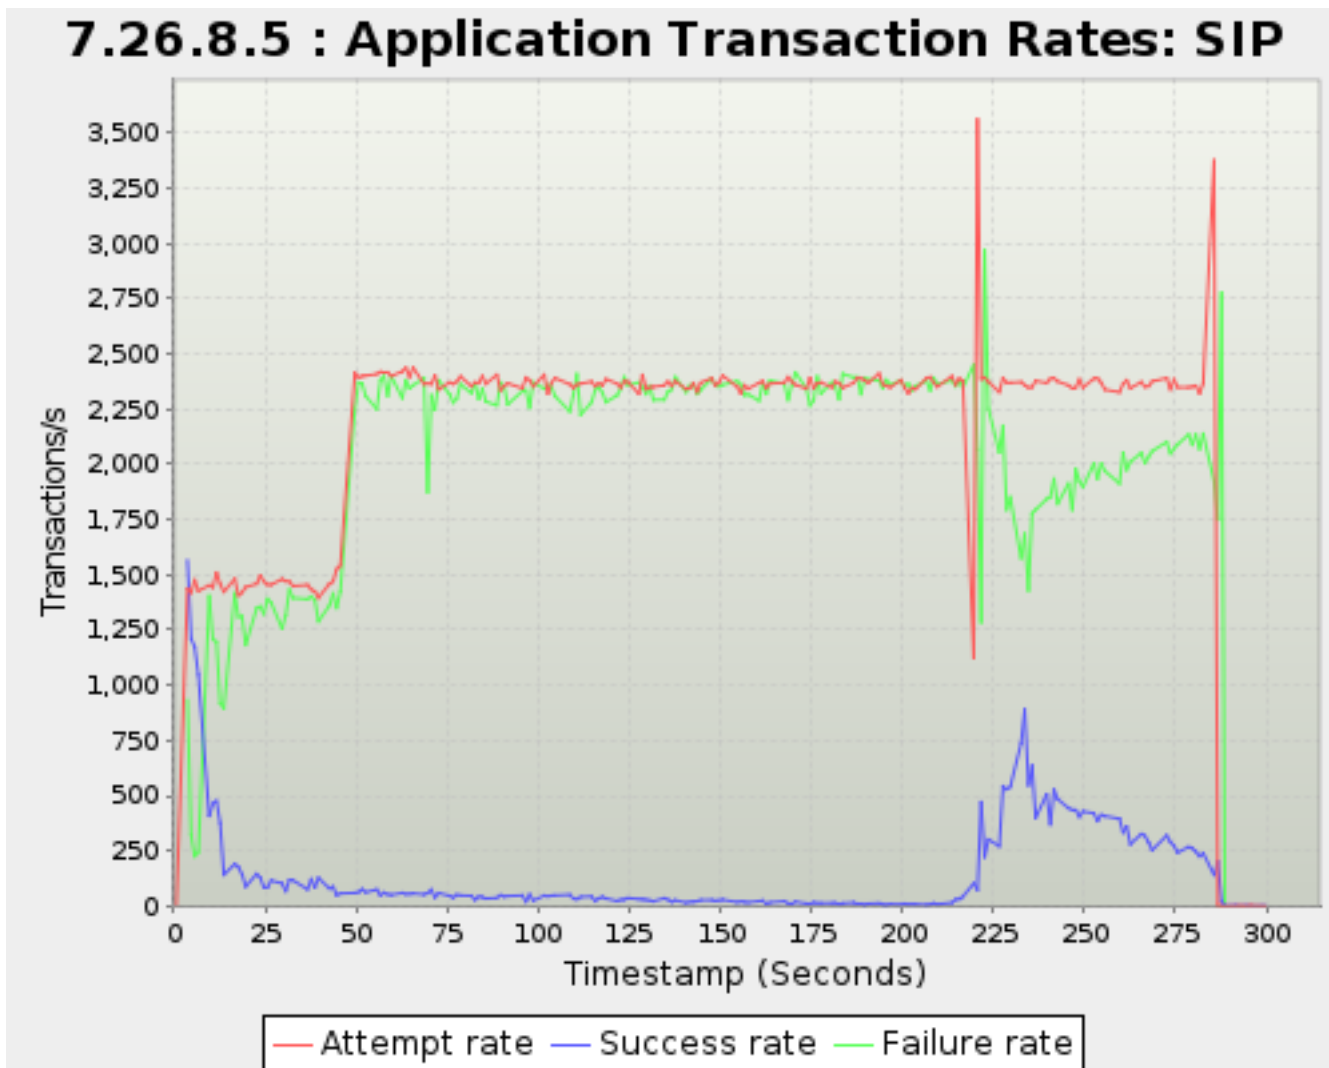

7.26.8.5. Application Transaction Rates: SIP

Timestamp	Attempt rate	Success rate	Failure rate
<i>Seconds</i>		<i>Transactions/s</i>	
0.641	7.800	0.00	0.00
3.662	1,437	1,565	933
4.662	1,419	1,211	324
5.640	~1476	~1174	~226
6.663	~1427	~1047	245.4
9.640	~1452	~409	~1404
10.645	~1443	464.7	~1207
11.641	~1509	475.9	~1197
12.645	~1458	376.5	918.3
13.663	~1423	142.4	895.9
16.663	1,481	191	1,416
17.641	~1407	176.9	~1309
18.663	~1420	144.8	~1312
19.663	1,444	89	1,182
22.663	1,459	146	1,348
23.663	1,496	129	1,356
24.640	~1470	85.98	~1323
25.640	1,455	85	1,391
26.663	~1455	116.3	~1373
29.641	~1480	103.3	~1257
30.663	~1471	68.49	~1316
31.663	1,469	119	1,432
32.641	~1449	117.6	~1395
36.641	~1454	76.76	~1390