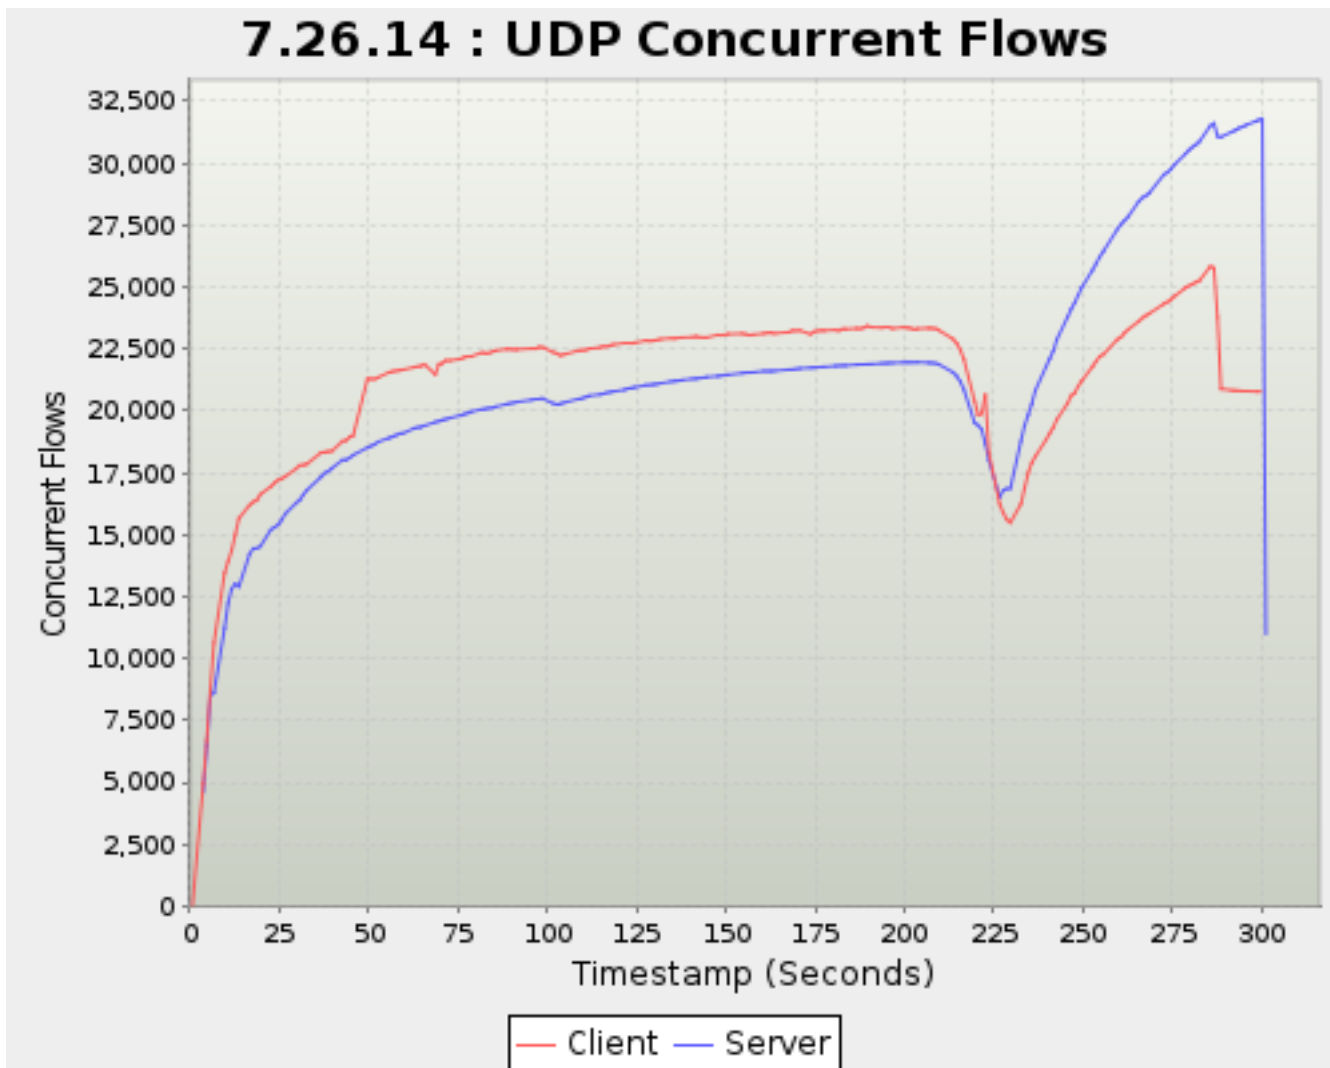

*Note: Max rows reached. Export to csv or zip to view all

7.26.14. UDP Concurrent Flows

Timestamp	Client	Server
Seconds	UDP Sessions	
0.641	1	0
3.662	4,938	4,612
4.662	6,700	6,485
5.640	8,725	8,501
6.663	10,623	8,608
9.640	13,450	11,222
10.645	13,920	12,233
11.641	14,365	12,817
12.645	15,005	13,010
13.663	15,656	12,899
16.663	16,193	14,221
17.641	16,311	14,433
18.663	16,390	14,448
19.663	16,623	14,524
22.663	16,947	15,209
23.663	17,087	15,293
24.640	17,196	15,400
25.640	17,260	15,595
26.663	17,345	15,846
29.641	17,658	16,270
30.663	17,790	16,392
31.663	17,809	16,602
32.641	17,844	16,788
36.641	18,308	17,326