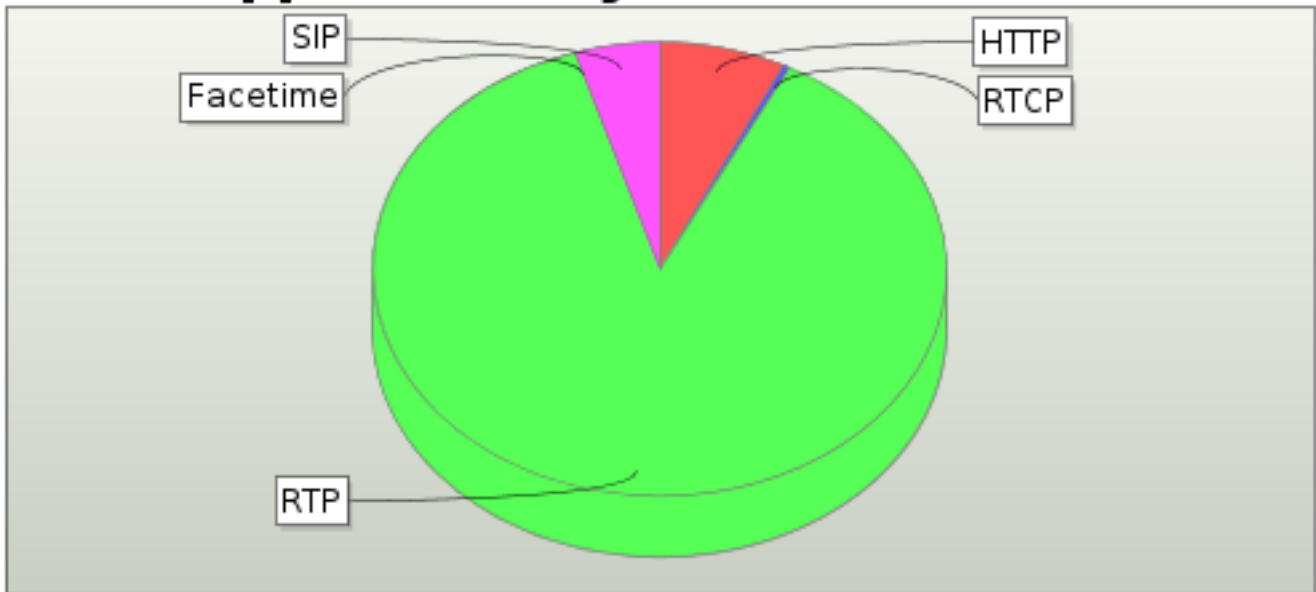

7.8. Application Data

Application Bytes Transmitted