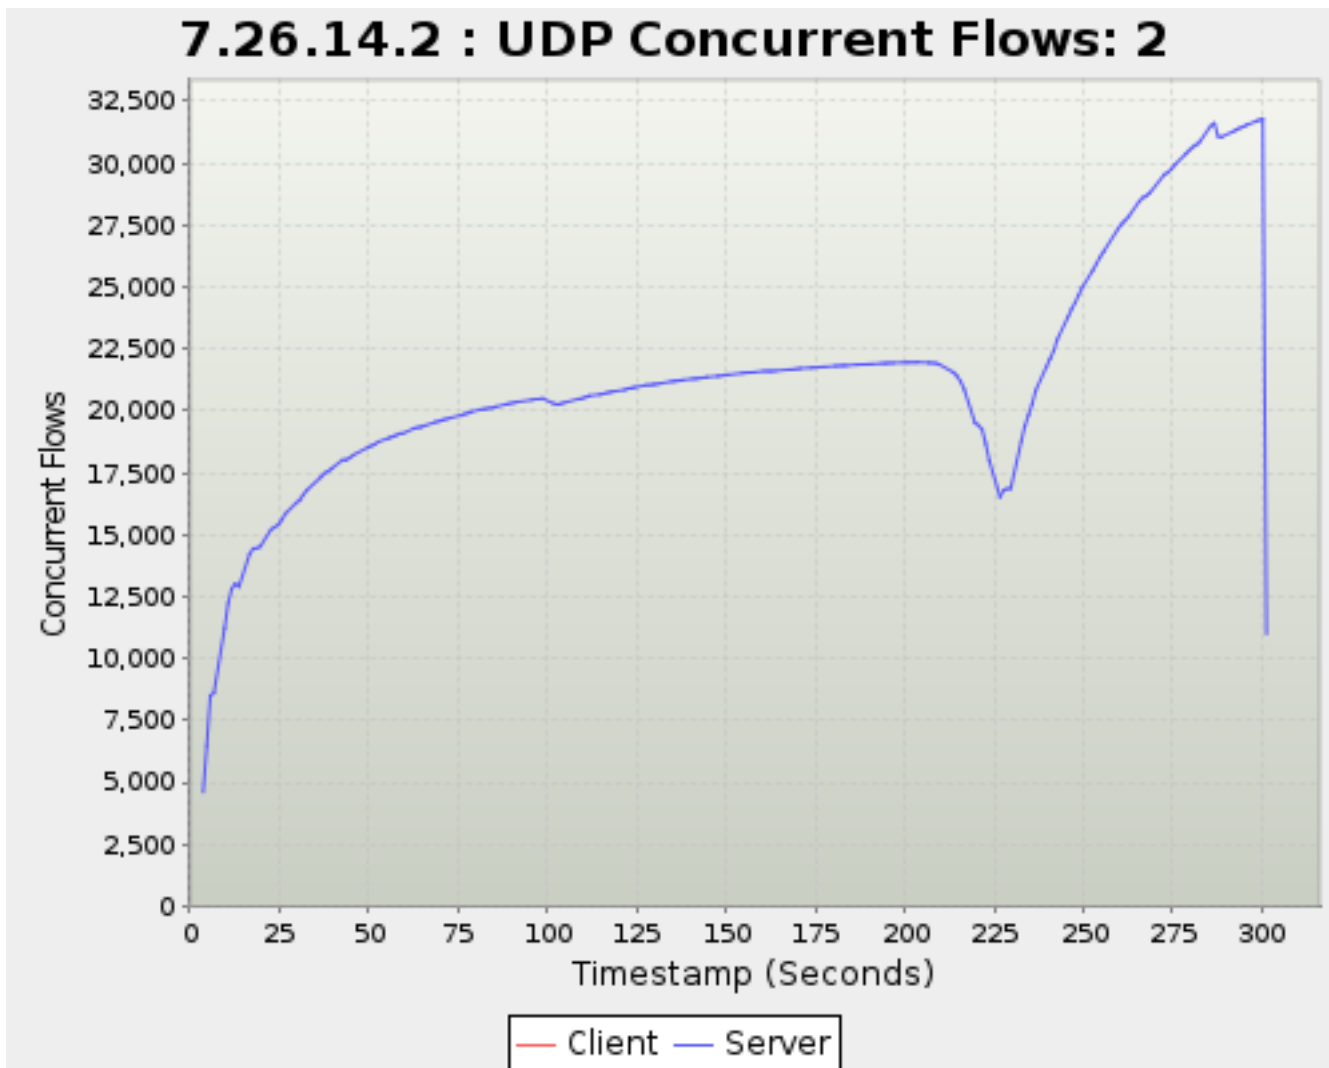

7.26.14.2. UDP Concurrent Flows: 2

Timestamp	Client	Server
	Seconds	UDP Sessions
3.662	0	4,612
4.662	0	6,485
5.640	0	8,501
6.663	0	8,608
9.640	0	11,222
10.645	0	12,233
11.641	0	12,817
12.645	0	13,010
13.663	0	12,899
16.663	0	14,221
17.641	0	14,433
18.663	0	14,448
19.663	0	14,524
22.663	0	15,209
23.663	0	15,293
24.640	0	15,400
25.640	0	15,595
26.663	0	15,846
29.641	0	16,270
30.663	0	16,392
31.663	0	16,602
32.641	0	16,788
36.641	0	17,326
37.662	0	17,484