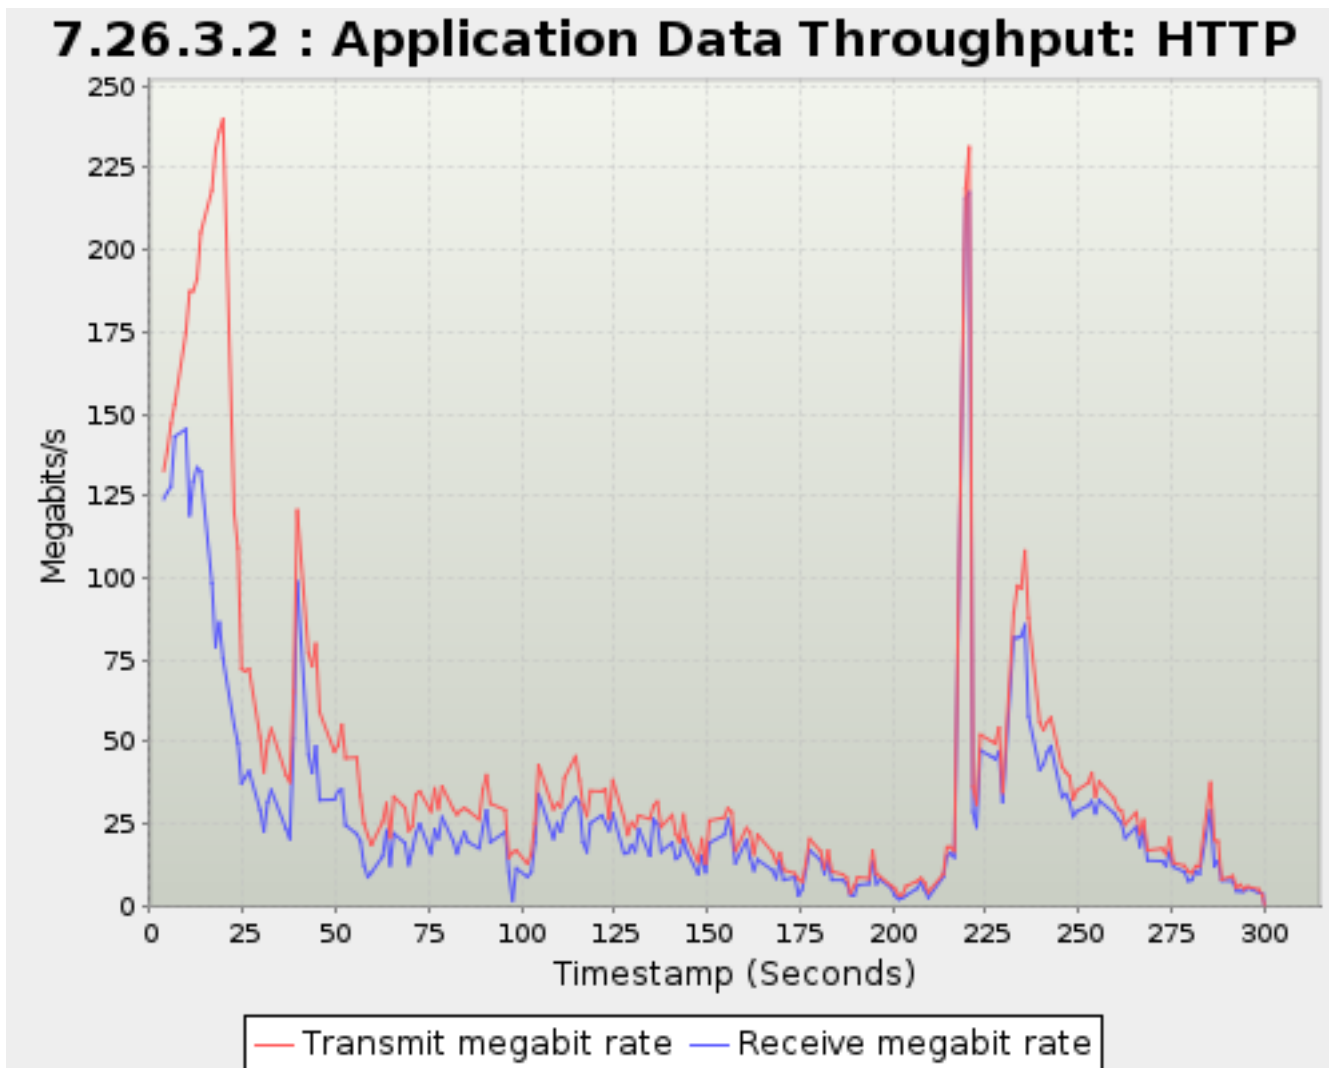

7.26.3.2. Application Data Throughput: HTTP

Data Rate shown includes Ethernet overhead.

Rates can fluctuate slightly above the physical maximum due to round-off errors in calculations.

Physical speeds on fiber optic can legitimately exceed 10Gbps.

Timestamp	Transmit megabit rate	Receive megabit rate
<i>Seconds</i>	<i>Megabits/s</i>	
3.662	132.7	124.1
4.662	~139	126.2
5.640	~147	~128
6.663	153.1	143.2
9.640	174.8	145.4
10.645	187.4	119.2
11.641	187.6	129.5
12.645	191.1	133.7
13.663	205.4	132.6
16.663	218.3	98.41
17.641	230.7	79.16
18.663	236.3	86.50
19.663	239.9	75.40
22.663	119.9	55.02
23.663	109.3	49.73
24.640	72.25	37.47
25.640	71.71	39.27
26.663	72.33	41.17
29.641	51.54	29.35