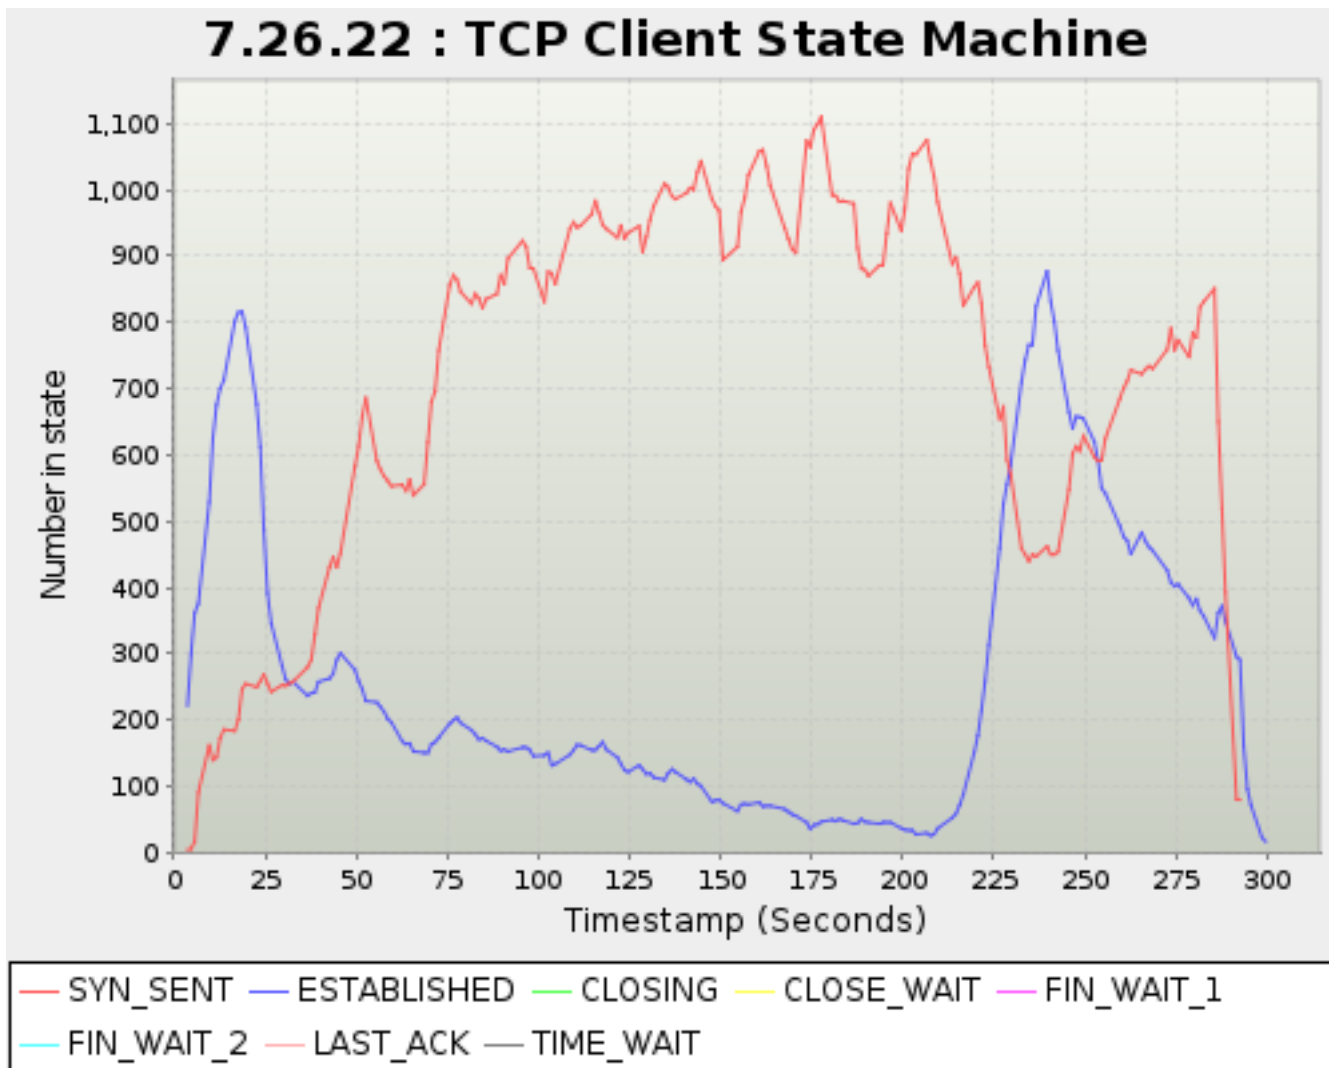

7.26.22. TCP Client State Machine

Timestamp	SYN_SENT	ESTABLISHE D	CLOSING	CLOSE_WAIT	FIN_WAIT_1	FIN_WAIT_2	LAST_ACK	TIME_WAIT
<i>Seconds</i>	<i>TCP Sessions</i>							
3.662	5	222	0	0	0	0	0	0
4.662	6	300	0	0	0	0	0	0
5.640	17	362	0	0	0	0	0	0
6.663	91	376	0	0	0	0	0	0
9.640	162	529	0	0	0	0	0	0
10.645	140	625	0	0	0	0	0	0
11.641	144	675	0	0	0	0	0	0
12.645	173	700	0	0	0	0	0	0
13.663	186	713	0	0	0	0	0	0
16.663	184	802	0	0	0	0	0	0
17.641	201	815	0	0	0	0	0	0
18.663	247	816	0	0	0	0	0	0
19.663	255	792	0	0	0	0	0	0
22.663	250	677	0	0	0	0	0	0
23.663	259	612	0	0	0	0	0	0
24.640	269	487	0	0	0	0	0	0
25.640	255	392	0	0	0	0	0	0
26.663	243	346	0	0	0	0	0	0
29.641	253	282	0	0	0	0	0	0
30.663	252	261	0	0	0	0	0	0
31.663	256	255	0	0	0	0	0	0
32.641	258	258	0	0	0	0	0	0