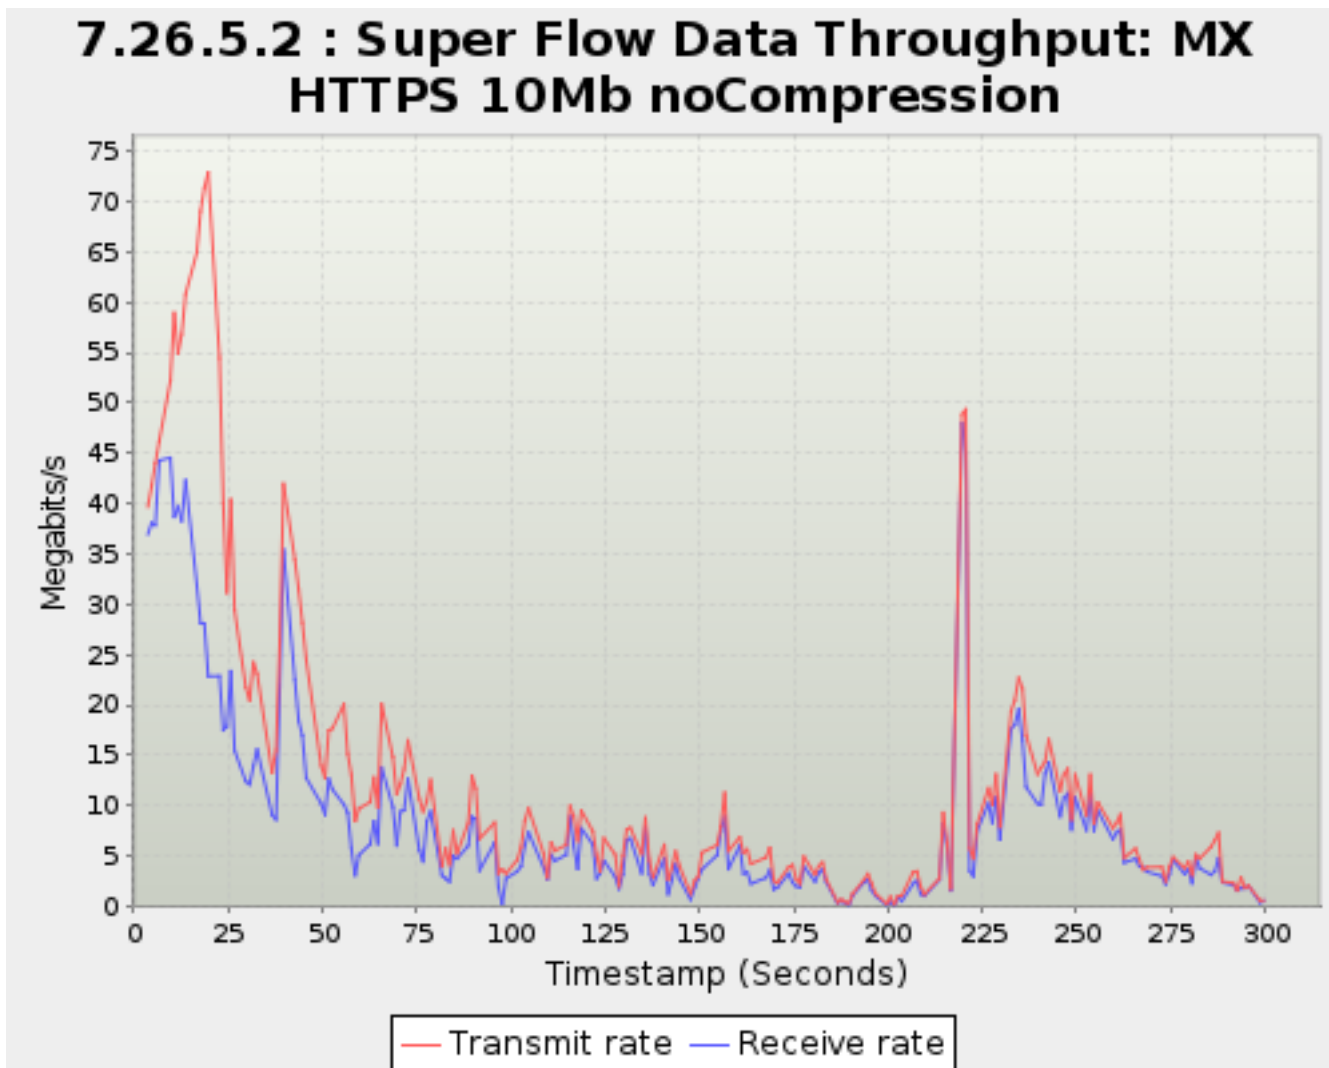

7.26.5.2. Super Flow Data Throughput: MX HTTPS 10Mb noCompression

Data Rate shown includes Ethernet overhead.

Rates can fluctuate slightly above the physical maximum due to round-off errors in calculations.

Physical speeds on fiber optic can legitimately exceed 10Gbps.

Timestamp	Transmit rate	Receive rate
<i>Seconds</i>	<i>Megabits/s</i>	
0.641	0.00	0.00
3.662	39.67	36.94
4.662	41.76	38.06
5.640	-44	37.83
6.663	46.17	44.28
9.640	52.20	44.54
10.645	58.93	38.67
11.641	54.88	39.66
12.645	56.82	38.26
13.663	60.80	42.30
16.663	64.95	31.85
17.641	69.03	28.13
18.663	71.39	28.05
19.663	72.87	22.85
22.663	54.46	22.86
23.663	40.04	17.48
24.640	31.14	17.86
25.640	40.40	23.34
26.663	29.42	15.48