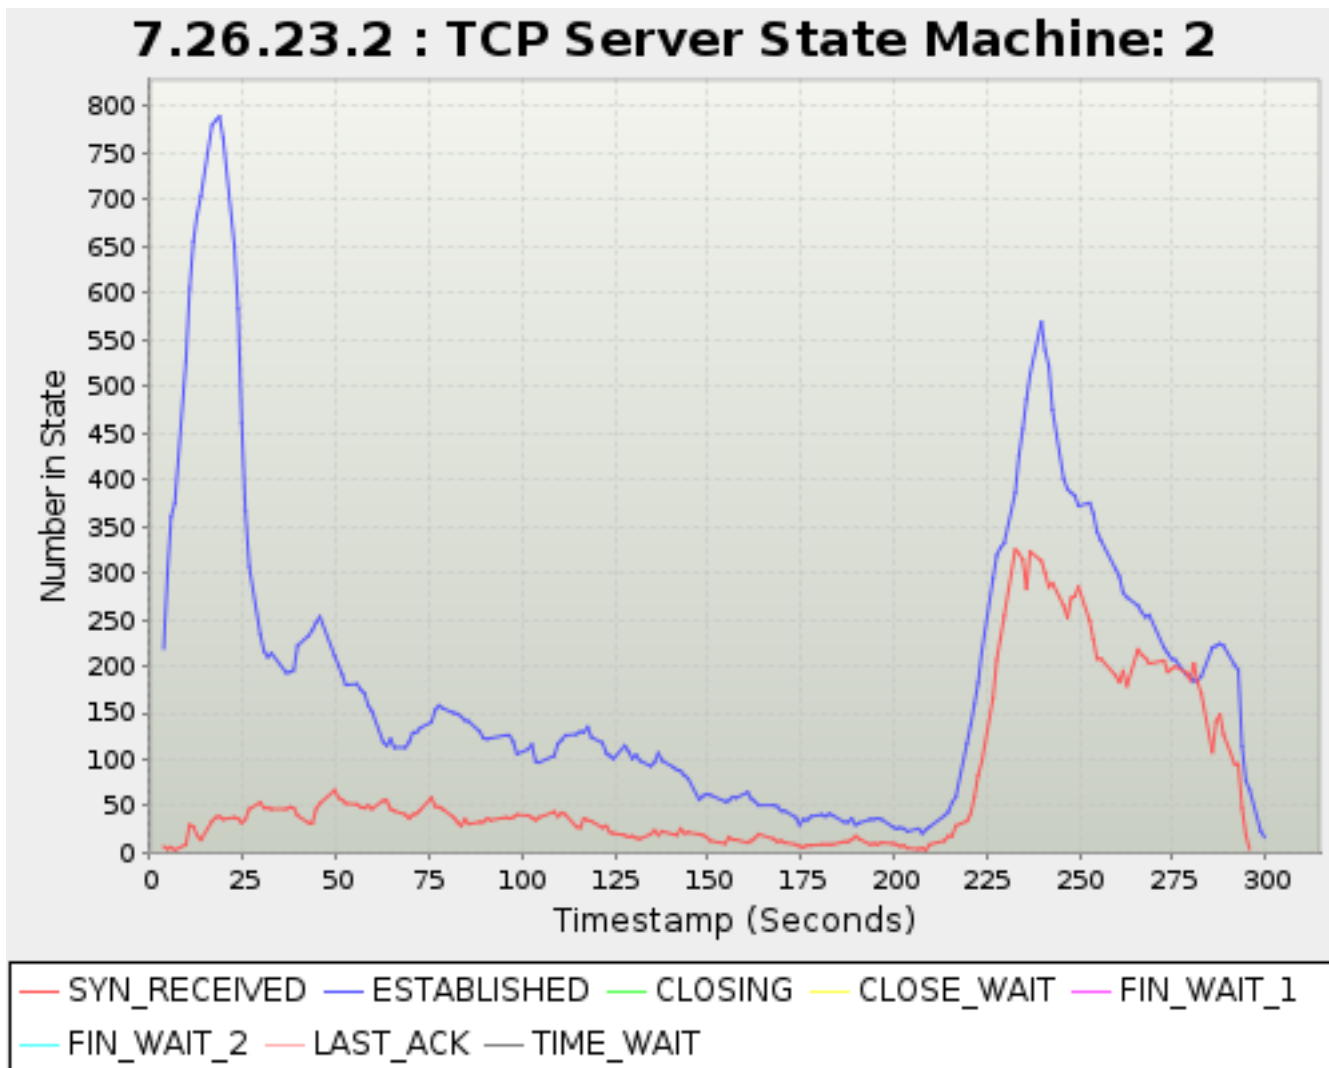

7.26.23.2. TCP Server State Machine: 2

Timestamp	SYN_RECEIV ED	ESTABLISHE D	CLOSING	CLOSE_WAIT	FIN_WAIT_1	FIN_WAIT_2	LAST_ACK	TIME_WAIT
<i>Seconds</i>	<i>TCP Sessions</i>							
3.662	7	219	0	0	0	0	0	0
4.662	4	298	0	0	0	0	0	0
5.640	6	360	0	0	0	0	0	0
6.663	3	375	0	0	0	0	0	0
9.640	9	527	0	0	0	0	0	0
10.645	30	605	0	0	0	0	0	0
11.641	28	655	0	0	0	0	0	0
12.645	19	684	0	0	0	0	0	0
13.663	14	704	0	0	0	0	0	0
16.663	34	780	0	0	0	0	0	0
17.641	38	785	0	0	0	0	0	0
18.663	39	789	0	0	0	0	0	0
19.663	36	766	0	0	0	0	0	0
22.663	38	651	0	0	0	0	0	0
23.663	37	583	0	0	0	0	0	0
24.640	32	461	0	0	0	0	0	0
25.640	36	366	0	0	0	0	0	0
26.663	47	307	0	0	0	0	0	0
29.641	54	234	0	0	0	0	0	0
30.663	48	216	0	0	0	0	0	0
31.663	48	210	0	0	0	0	0	0
32.641	47	214	0	0	0	0	0	0