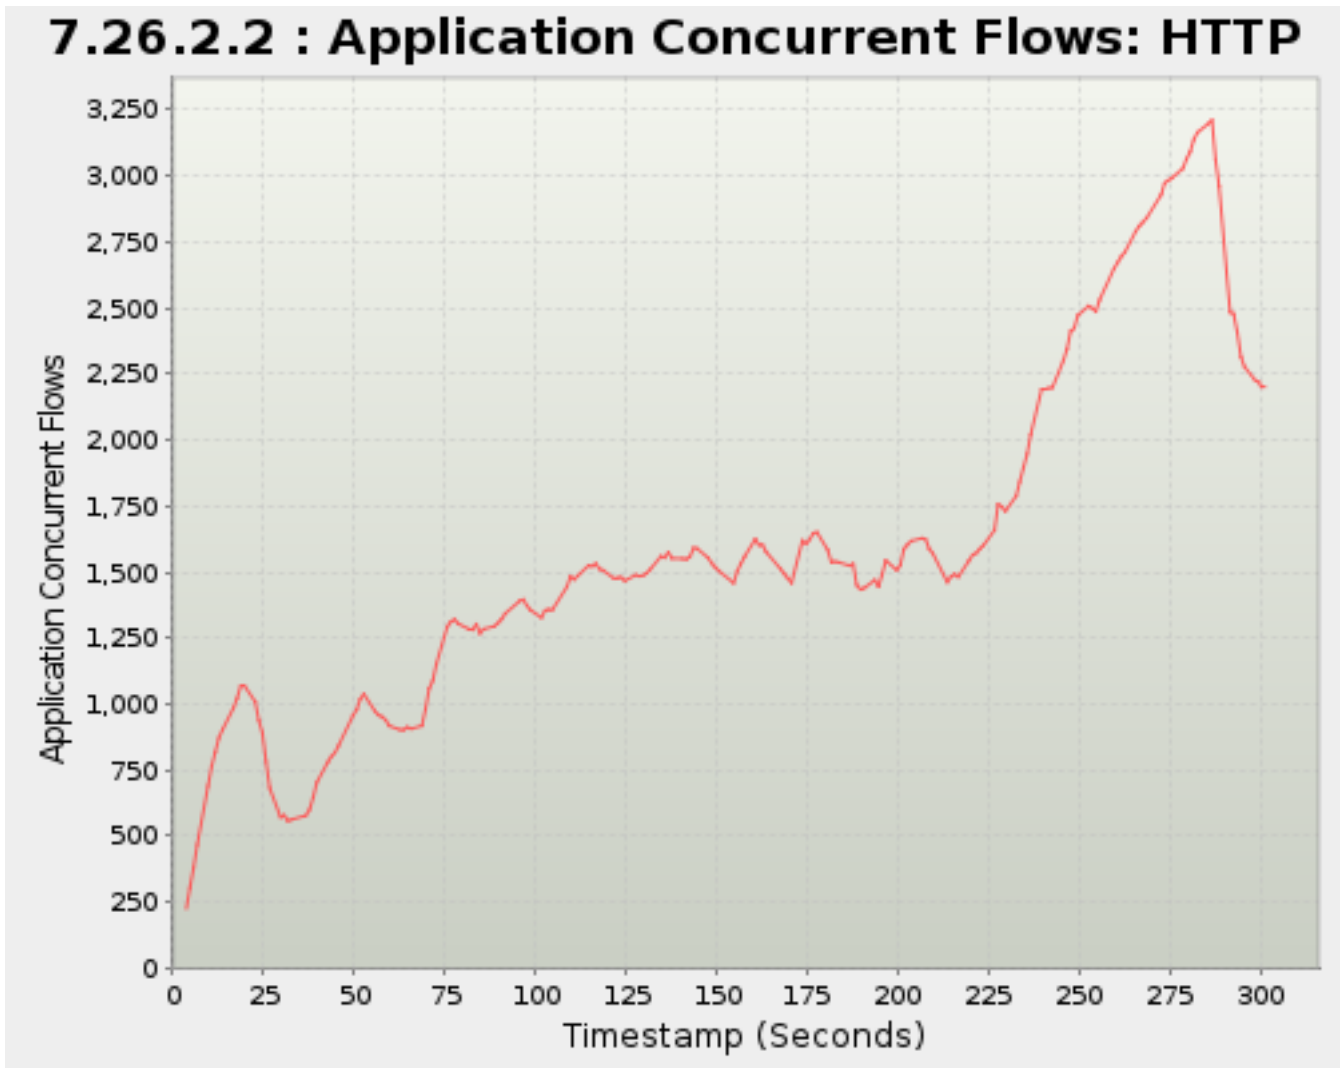

7.26.2.2. Application Concurrent Flows: HTTP

Timestamp	Application Concurrent Flows
<i>Seconds</i>	<i>Flows</i>
3.662	227
4.662	306
5.640	380
6.663	468
9.640	691
10.645	765
11.641	819
12.645	873
13.663	904
16.663	986
17.641	1,022
18.663	1,069
19.663	1,070
22.663	1,009
23.663	938
24.640	892
25.640	783
26.663	682
29.641	572
30.663	579
31.663	558
32.641	563
36.641	578
37.662	601