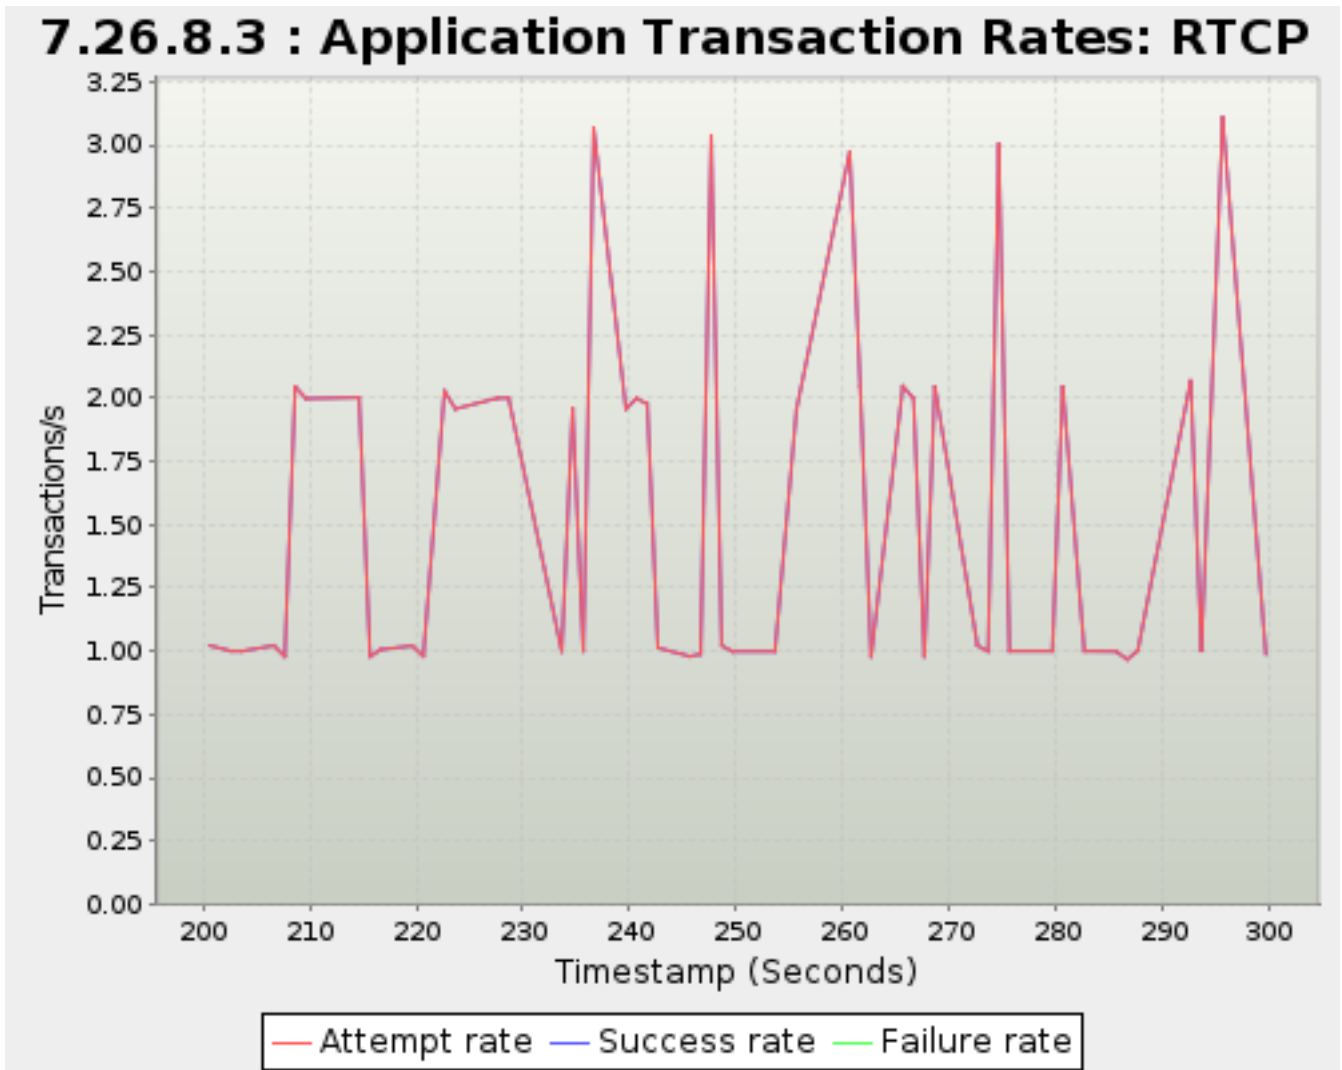

7.26.8.3. Application Transaction Rates: RTCP

Timestamp	Attempt rate	Success rate	Failure rate
<i>Seconds</i>		<i>Transactions/s</i>	
5.640	0.00	0.00	0.00
6.663	0.00	0.00	0.00
9.640	0.00	0.00	0.00
10.645	0.00	0.00	0.00
11.641	0.00	0.00	0.00
12.645	0.00	0.00	0.00
13.663	0.00	0.00	0.00
16.663	0.00	0.00	0.00
17.641	0.00	0.00	0.00
18.663	0.00	0.00	0.00
19.663	0.00	0.00	0.00
22.663	0.00	0.00	0.00
23.663	0.00	0.00	0.00
24.640	0.00	0.00	0.00
25.640	0.00	0.00	0.00
26.663	0.00	0.00	0.00
29.641	0.00	0.00	0.00
30.663	0.00	0.00	0.00
31.663	0.00	0.00	0.00
32.641	0.00	0.00	0.00
36.641	0.00	0.00	0.00
37.662	0.00	0.00	0.00
38.663	0.00	0.00	0.00
39.641	0.00	0.00	0.00