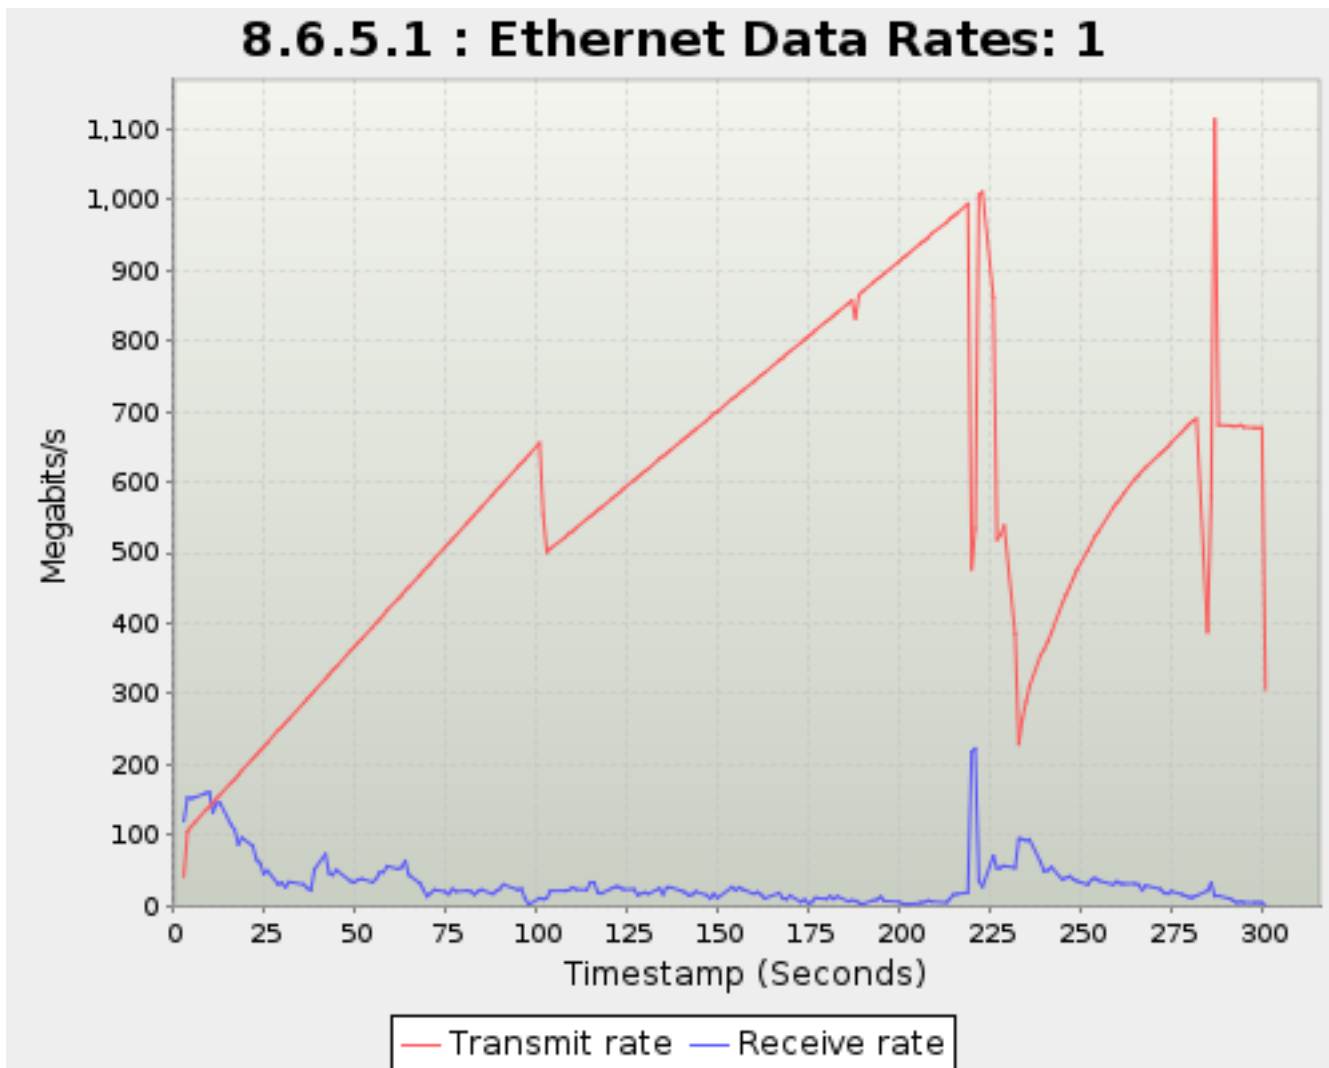

8.6.5.1. Ethernet Data Rates: 1

Data Rate shown includes Ethernet overhead.

Rates can fluctuate slightly above the physical maximum due to round-off errors in calculations.

Physical speeds on fiber optic can legitimately exceed 10Gbps.

Timestamp	Transmit rate	Receive rate
<i>Seconds</i>	<i>Megabits/s</i>	
0.686	0.00	0.00
2.682	42.05	120.4
3.682	105.7	153.3
4.682	112.7	152.8
5.695	118.2	153.8
8.683	135.9	159.7
9.696	140.6	161.3
10.696	146.7	132.5
11.696	152.3	145.8
12.698	157.8	145.5
15.683	174.5	115.3
16.683	179.2	107.9
17.696	185.4	87.67
18.683	192.2	96.75
21.683	208.7	85.21
22.683	213.8	66.02
23.683	220.2	60.81
24.696	225.2	45.65
25.696	230.9	50.26