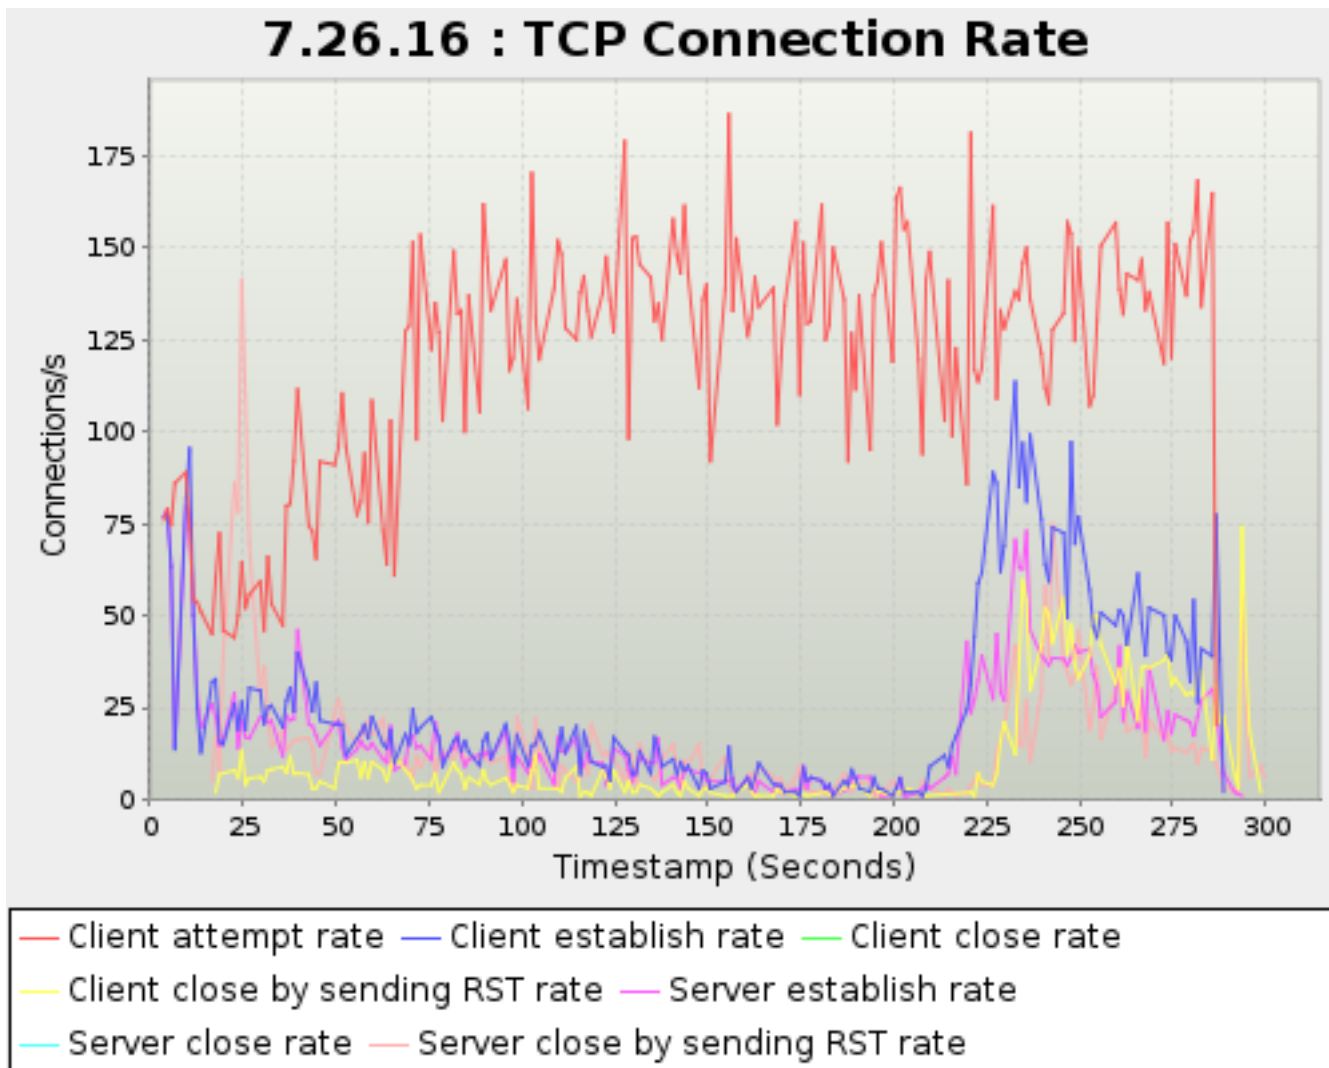

7.26.16. TCP Connection Rate

Timestamp	Client attempt rate	Client establish rate	Client close rate	Client close by sending RST rate	Server establish rate	Server close rate	Server close by sending RST rate
Seconds	TCP Sessions/s						
3.662	76	77	0.00	0.00	77	0.00	0.00
4.662	79	78	0.00	0.00	79	0.00	0.00
5.640	74.64	63.39	0.00	0.00	63.39	0.00	0.00
6.663	86.02	13.69	0.00	0.00	14.66	0.00	0.00
9.640	88.96	81.80	0.00	0.00	79.75	0.00	0.00
10.645	73.63	95.52	0.00	0.00	77.61	0.00	0.00
11.641	54.22	50.20	0.00	0.00	50.20	0.00	0.00
12.645	53.78	24.90	0.00	0.00	28.88	0.00	0.00
13.663	51.08	12.77	0.00	0.00	19.65	0.00	0.00
16.663	45	32	0.00	0.00	26	0.00	5
17.641	60.33	32.72	0.00	2.045	22.49	0.00	17.38
18.663	72.41	15.66	0.00	6.849	14.68	0.00	7.828
19.663	46	15	0.00	0.00	16	0.00	39
22.663	44	26	0.00	8	29	0.00	86
23.663	50	19	0.00	6	14	0.00	78
24.640	64.48	26.61	0.00	13.31	21.49	0.00	141.2
25.640	52	19	0.00	4	17	0.00	110
26.663	55.72	30.30	0.00	5.865	16.62	0.00	69.40
29.641	59.30	29.65	0.00	6.135	22.49	0.00	28.63
30.663	45.99	20.55	0.00	4.892	21.53	0.00	36.20
31.663	66	25	0.00	8	21	0.00	23