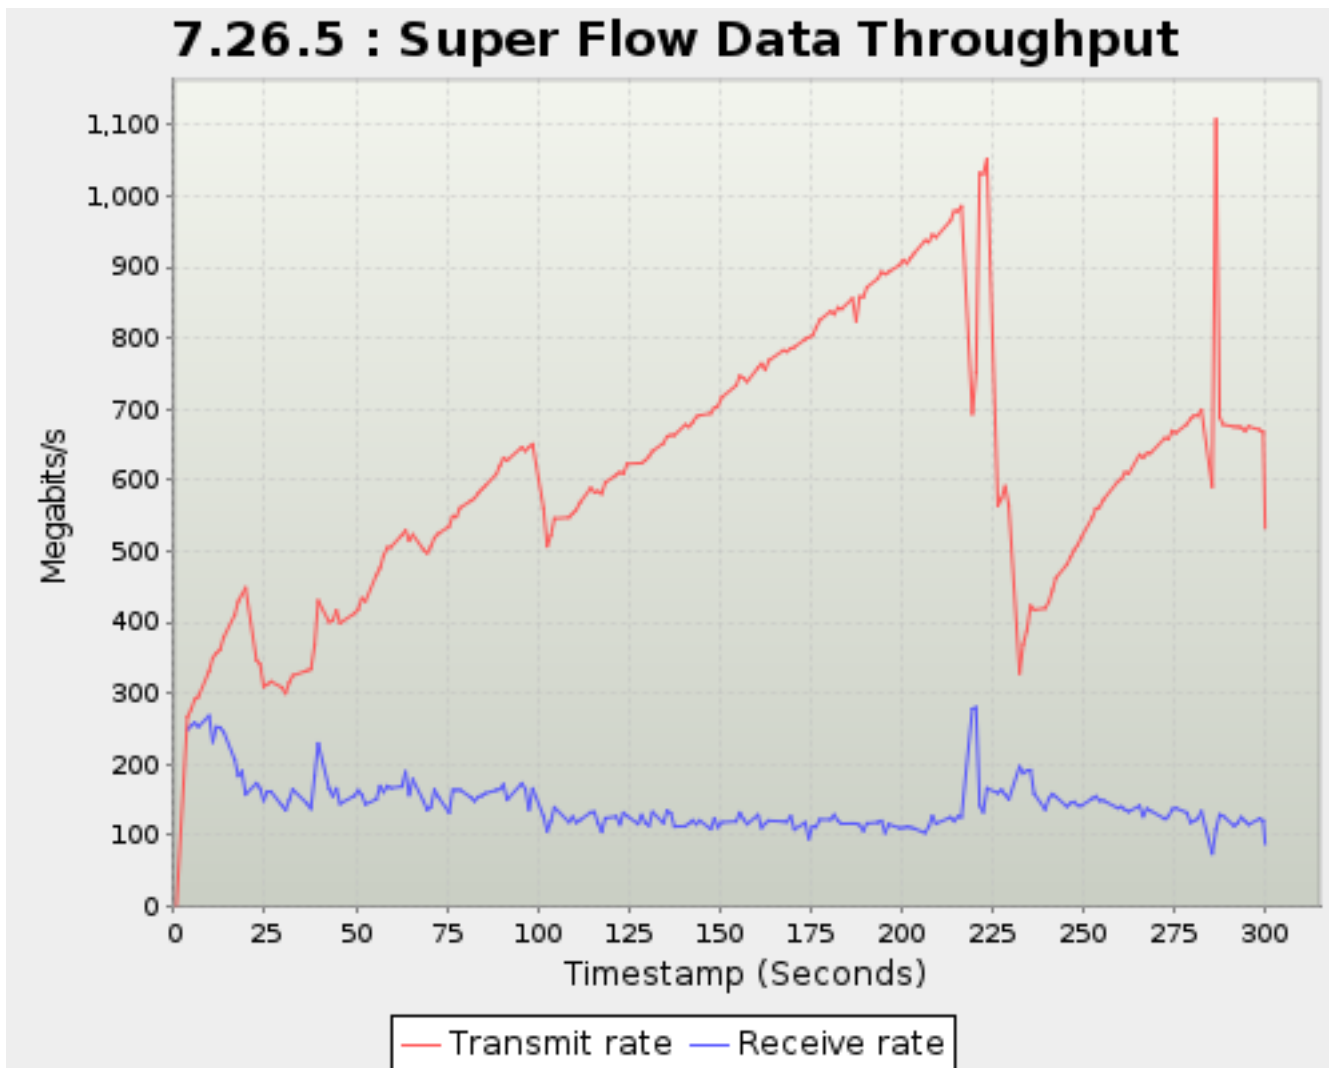

7.26.5. Super Flow Data Throughput

Data Rate shown includes Ethernet overhead.

Rates can fluctuate slightly above the physical maximum due to round-off errors in calculations.

Physical speeds on fiber optic can legitimately exceed 10Gbps.

Timestamp	Transmit rate	Receive rate
<i>Seconds</i>	<i>Megabits/s</i>	
0.641	0.09093	0.00
3.662	266.6	~248
4.662	276.8	254.3
5.640	290.8	258.3
6.663	294.9	252.8
9.640	331.1	~268
10.645	349.7	231.3
11.641	356.3	252.4
12.645	361.3	251.5
13.663	378.9	245.1
16.663	409.9	206.6
17.641	429.3	183.4
18.663	438.6	189.8
19.663	448.2	157.4
22.663	346.5	~173
23.663	340.5	165.8
24.640	309.3	148.6
25.640	312.2	161.4
26.663	316.3	161.3