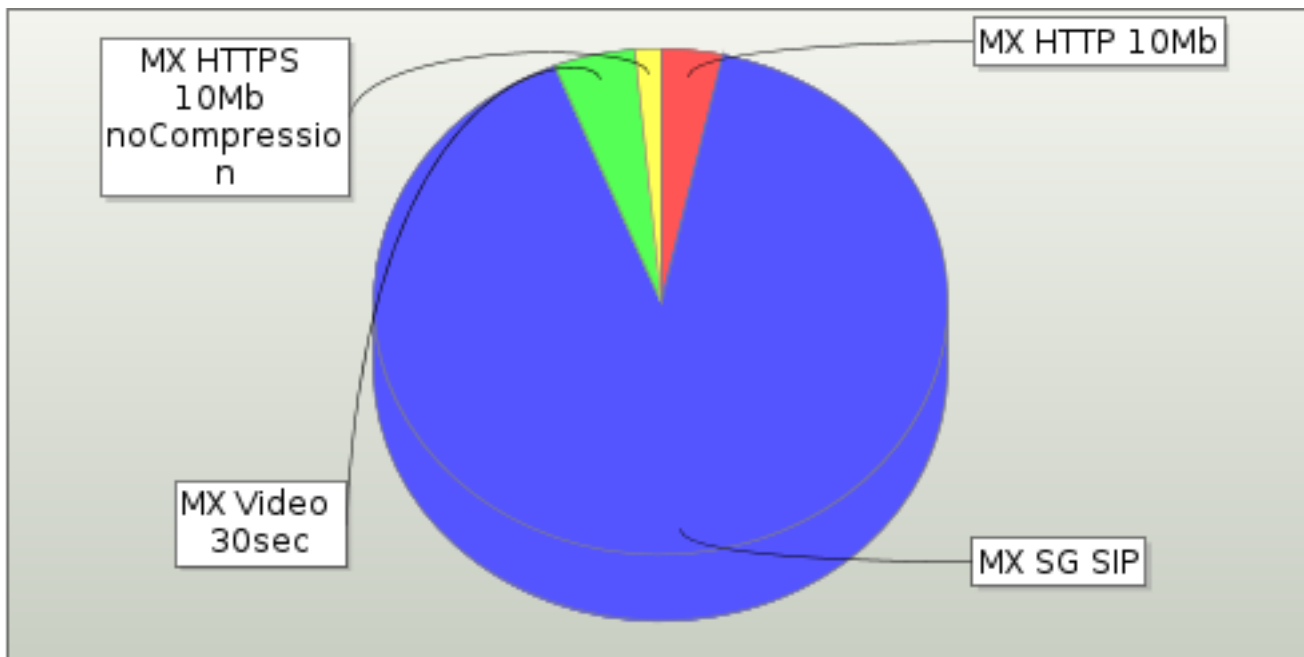

7.10. Super Flow Iterations

There may be slices in this graph that are too small to be displayed.

Super Flow	Iterations (Sessions)	Iterations (%)
MX HTTP 10Mb	24,261	3.466%
MX SG SIP	633,493	90.505%
MX Video 30sec	32,212	4.602%
MX HTTPS 10Mb noCompression	9,991	1.427%