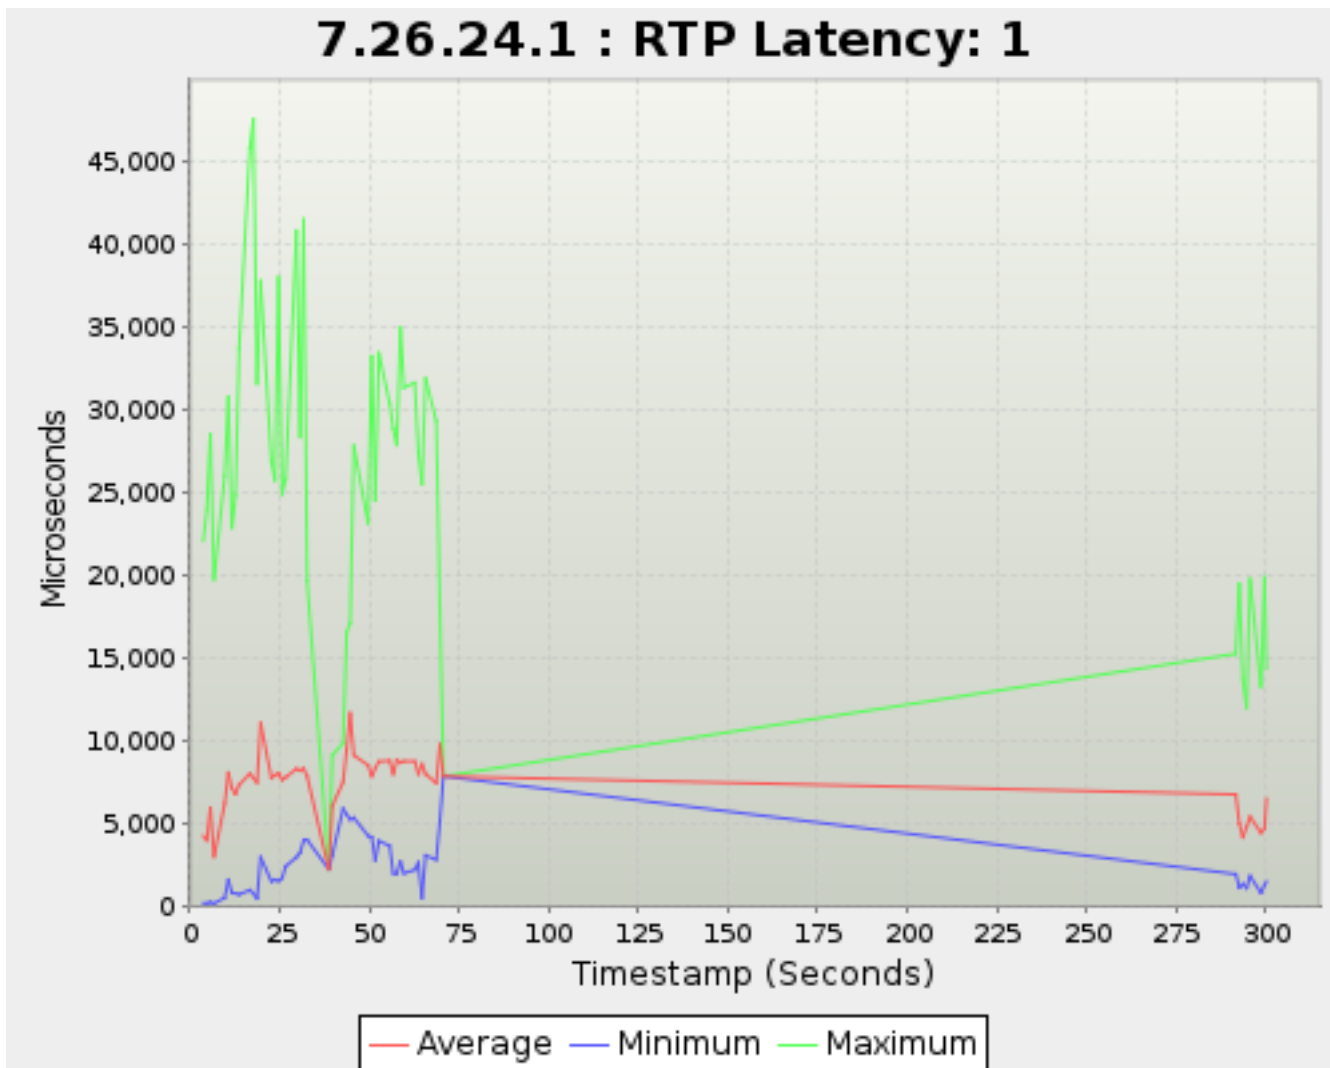

7.26.24.1. RTP Latency: 1

Timestamp	Average	Minimum	Maximum
<i>Seconds</i>		<i>Microseconds</i>	
3.662	4,255.138844301766	181.375	22,088.125
4.662	3,983.96	179.25	23,972.625
5.640	5,946.422680412371	242.125	28,540.25
6.663	3,007.069240587109	167.125	19,764.375
9.640	6,215.910476190476	512.375	26,023.5
10.645	8,076.636134150739	1,602.375	30,802.625
11.641	7,154.728061394728	814.5	22,875.375
12.645	6,781.826031746032	774.5	24,813.5
13.663	7,340.600750938674	710.875	33,707.125
16.663	8,011.27333581257	974.5	45,857.125
17.641	7,746.997268825595	770.25	47,585.125
18.663	7,480.763413755852	473.125	31,595.875
19.663	11,071.544491525423	2,964.125	37,815.875
22.663	7,754.947630922693	1,505.25	26,905.875
23.663	7,912.098305084745	1,594.75	25,744.25
24.640	8,053.079635258358	1,526.625	38,037.625
25.640	7,640.926321709786	1,698.375	24,927.0
26.663	7,791.4849611355185	2,417.875	25,855.25
29.641	8,308.312925170068	2,957.625	40,845.875
30.663	8,207.478679504815	3,237.375	28,379.625
31.663	8,326.997297297297	3,984.625	41,534.75
32.641	7,851.057142857143	4,011.5	19,682.375
38.663	2,239.0	2,239.375	2,239.375
39.641	6,061.7	3,079.125	9,135.5