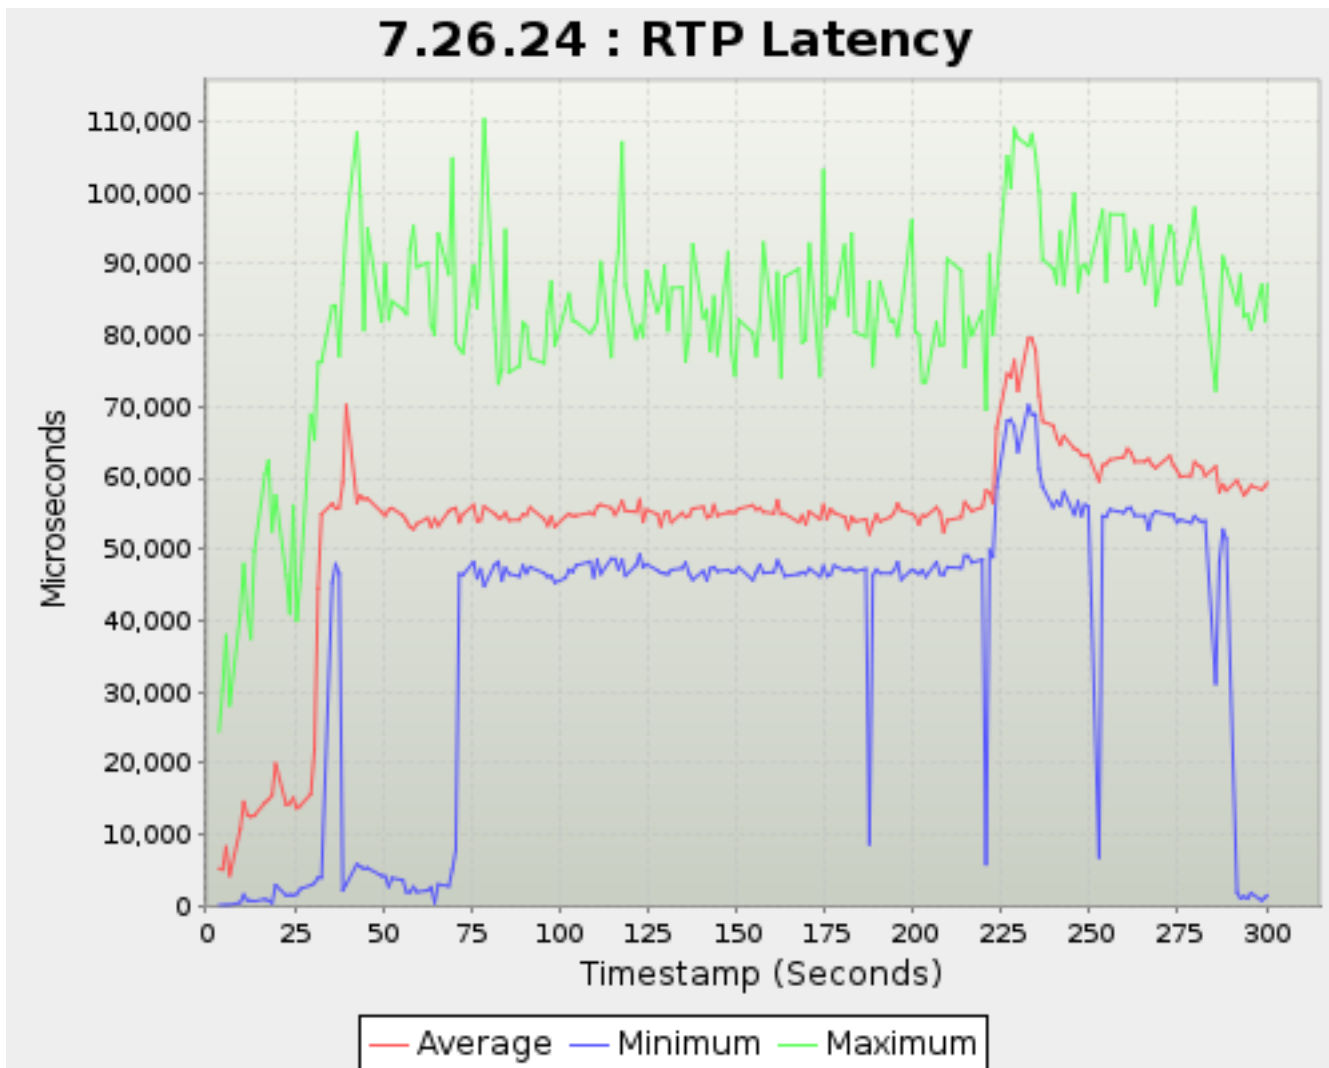

7.26.24. RTP Latency

Timestamp	Average	Minimum	Maximum
<i>Seconds</i>		<i>Microseconds</i>	
3.662	5,279.483152768114	131.625	24,492.875
4.662	5,135.493703584114	118.125	30,348.625
5.640	8,293.868453535531	125.75	37,906.25
6.663	4,311.041240825371	147.875	28,154.125
9.640	10,780.272821833672	512.375	40,808.5
10.645	14,605.973754126077	1,602.375	47,917.125
11.641	12,817.08916586769	814.5	41,349.125
12.645	12,557.287493257663	774.5	37,547.5
13.663	12,711.524261628043	710.875	49,741.25
16.663	14,516.778201855268	974.5	60,490.25
17.641	14,936.282033189598	770.25	62,431.875
18.663	15,547.453742745176	473.125	52,542.0
19.663	19,956.65225236633	2,964.125	57,543.125
22.663	14,216.655801165733	1,505.25	46,308.375
23.663	14,407.093366310397	1,594.75	41,024.375
24.640	15,140.884669611805	1,526.625	56,105.375
25.640	13,726.385079173013	1,698.375	39,994.5
26.663	14,087.876388540884	2,417.875	45,789.375
29.641	15,741.929781855632	2,957.625	68,865.5
30.663	22,036.053063802905	3,237.375	65,386.75
31.663	44,513.73491408019	3,984.625	76,147.75
32.641	54,915.594287745414	4,011.5	76,237.125
35.677	56,401.14357111455	45,356.875	84,072.0
36.641	55,696.21450068399	47,934.75	84,157.75