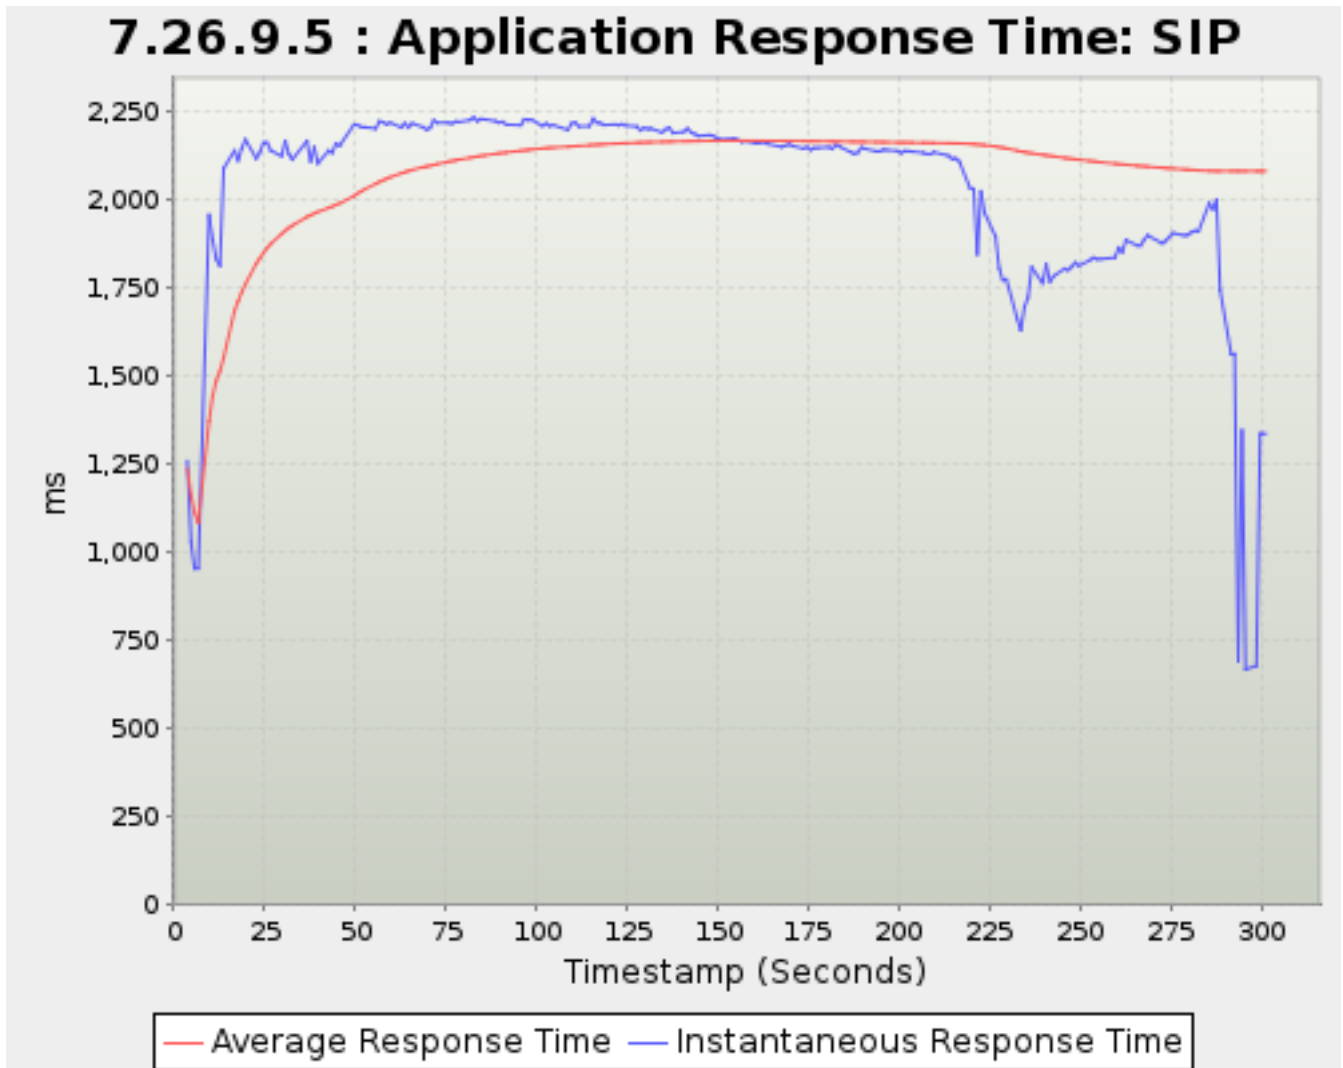

7.26.9.5. Application Response Time: SIP

Timestamp	Average Response Time	Instantaneous Response Time
<i>Seconds</i>		<i>Milliseconds</i>
0.641	0.0000	0.0000
3.662	1,235.3199	1,257.1069
4.662	1,160.6375	1,027.4075
5.640	1,110.5822	952.1672
6.663	1,082.1317	952.5486
9.640	1,370.0958	1,954.8939
10.645	1,442.3638	1,884.6758
11.641	1,485.3961	1,829.1826
12.645	1,511.5827	1,811.0743
13.663	1,549.7850	2,086.7836
16.663	1,682.9063	2,137.2102
17.641	1,709.4746	2,109.0451
18.663	1,735.8533	2,143.5660
19.663	1,758.2161	2,168.7319
22.663	1,817.0586	2,115.0519
23.663	1,832.2062	2,132.3351
24.640	1,846.5078	2,159.2861
25.640	1,860.7745	2,160.0495
26.663	1,873.1424	2,137.5262
29.641	1,900.8270	2,122.1086
30.663	1,910.1054	2,164.7404
31.663	1,918.3739	2,127.6315
32.641	1,925.0414	2,112.2033
36.641	1,948.9649	2,164.3628