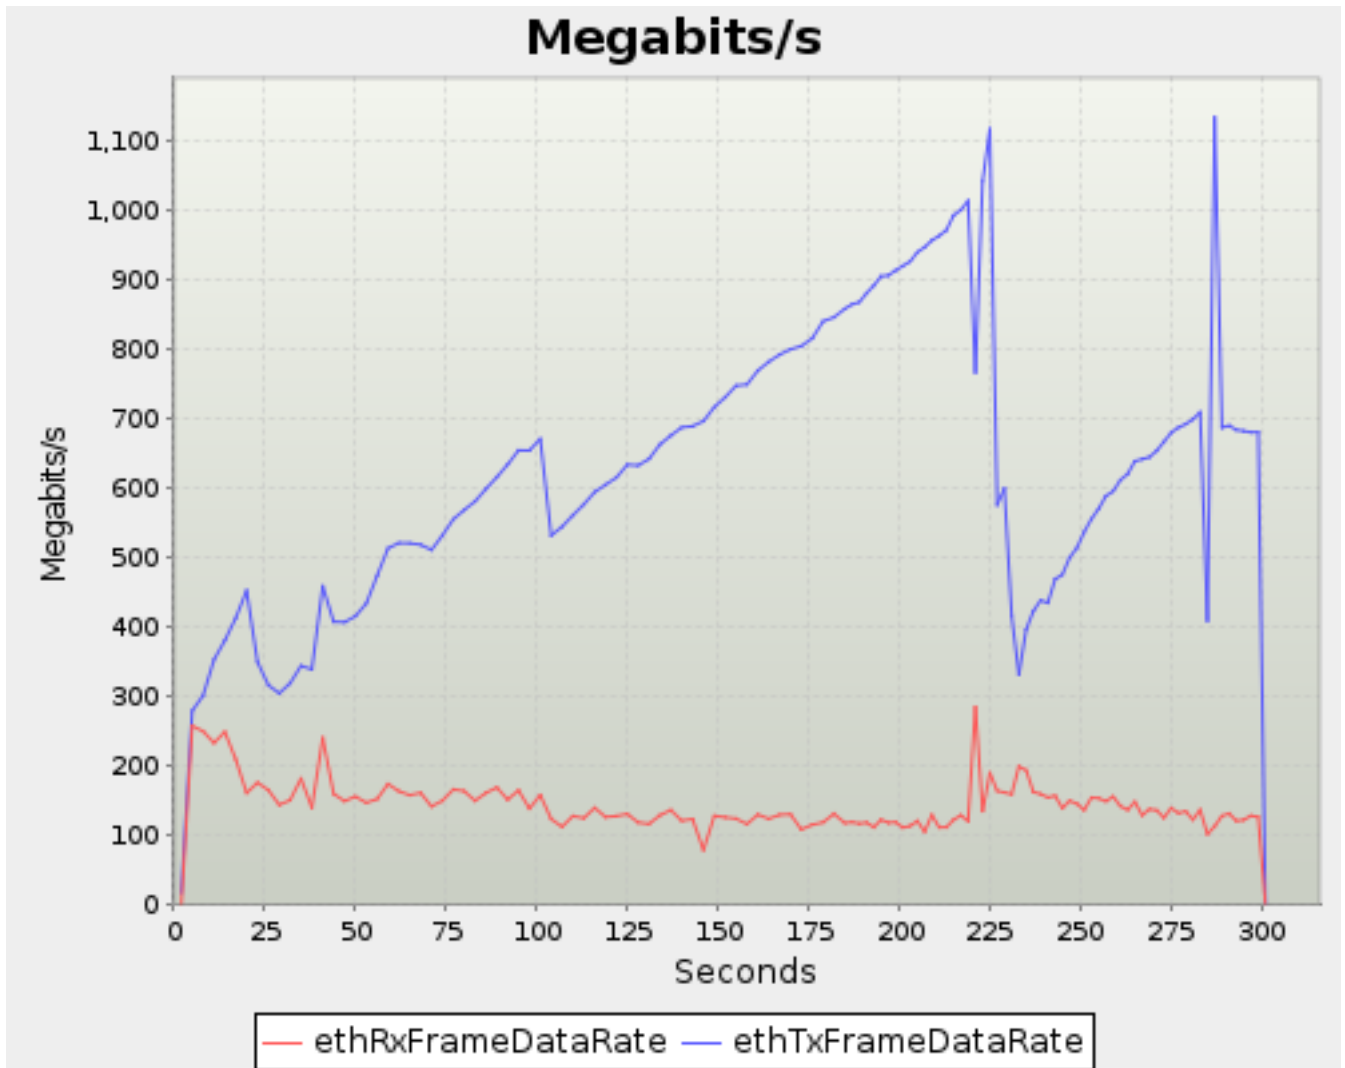

6.1.1.4. Megabits/s

time	ethRxFrameDataRate	ethTxFrameDataRate
2.000	0	16.39
5.000	257.3	279.2
8.000	249.6	301.3
11.000	232.8	352.9
14.000	248.6	380.8
17.000	209.1	413
20.000	160.6	452.6
23.000	175.4	349.5
26.000	164.7	316.2
29.000	143.4	304.3
32.000	150.2	318.9
35.000	181.4	344
38.000	139.4	339
41.000	240.1	459
44.000	159.4	407.6
47.000	148.8	407
50.000	155.4	415.7
53.000	146.5	434
56.000	151.8	474.3
59.000	173.5	513.7
62.000	163.1	521.4
65.000	157.5	521.1
68.000	160.7	518.9
71.000	141.2	511.4
74.000	149.4	532.3