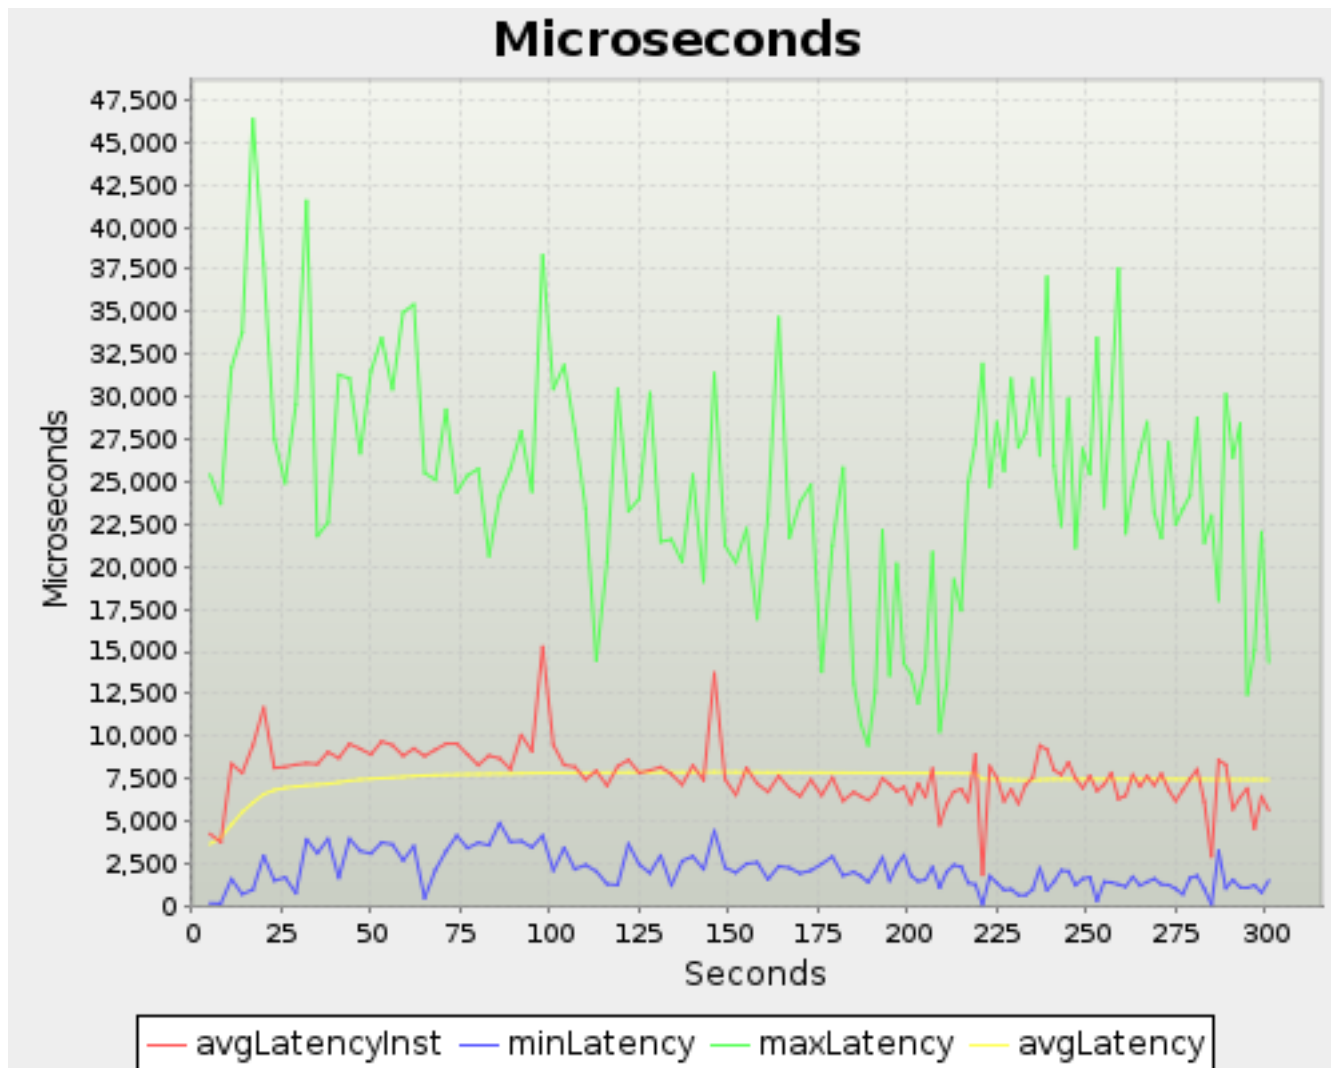

6.2.2.1. Microseconds

time	avgLatency	avgLatencyInst	maxLatency	minLatency
5.000	3,666.2778173887514	4,258.2747986191025	25,412.625	179.25
8.000	4,039.594554791573	3,776.703649190479	23,707.375	157.375
11.000	4,801.262795720218	8,389.375350641596	31,728.25	1,602.375
14.000	5,540.762247041911	7,846.738899511364	33,782.124999999999	710.875
17.000	6,100.014091360062	9,482.487061325768	46,347.5	974.5
20.000	6,592.551424761088	11,686.380451127818	37,816	2,964.125
23.000	6,843.211452159759	8,145.95506064824	27,513.5	1,505.25
26.000	6,970.734929782447	8,206.99235134468	24,927	1,698.375
29.000	7,042.611973920709	8,337.493356567196	29,545.5	768.25
32.000	7,104.615020896564	8,416.89518690447	41,534.75	3,935.375000000001
35.000	7,155.711197871336	8,369.386708735943	21,812.125	3,119.25
38.000	7,203.602458946549	9,077.06353702954	22,594.875	3,963.375000000001
41.000	7,296.836078059794	8,728.347693712894	31,308.875	1,679.5
44.000	7,394.000030446299	9,557.531152323403	31,085.25	3,967.625
47.000	7,458.192234958534	9,270.440764331206	26,683.375	3,251.25
50.000	7,502.235224317966	8,940.009061162846	31,508	3,102.375000000001
53.000	7,540.813689972099	9,705.307204610952	33,459.124999999999	3,749
56.000	7,571.238125862718	9,489.121296098916	30,451	3,648
59.000	7,616.024648753838	8,862.189924724953	34,981.624999999999	2,699.5
62.000	7,666.711167060422	9,286.734077478657	35,434.75	3,531
65.000	7,699.613724572267	8,847.461198230803	25,531.25	483.875
68.000	7,720.803345583095	9,216.899026425588	25,106.25	2,129.5
71.000	7,737.316429663412	9,566.916076845298	29,243.625	3,243
74.000	7,752.3489290481775	9,569.443400447428	24,373.375	4,158
77.000	7,768.546554111126	8,936.42753623188	25,374.125	3,422.875000000001