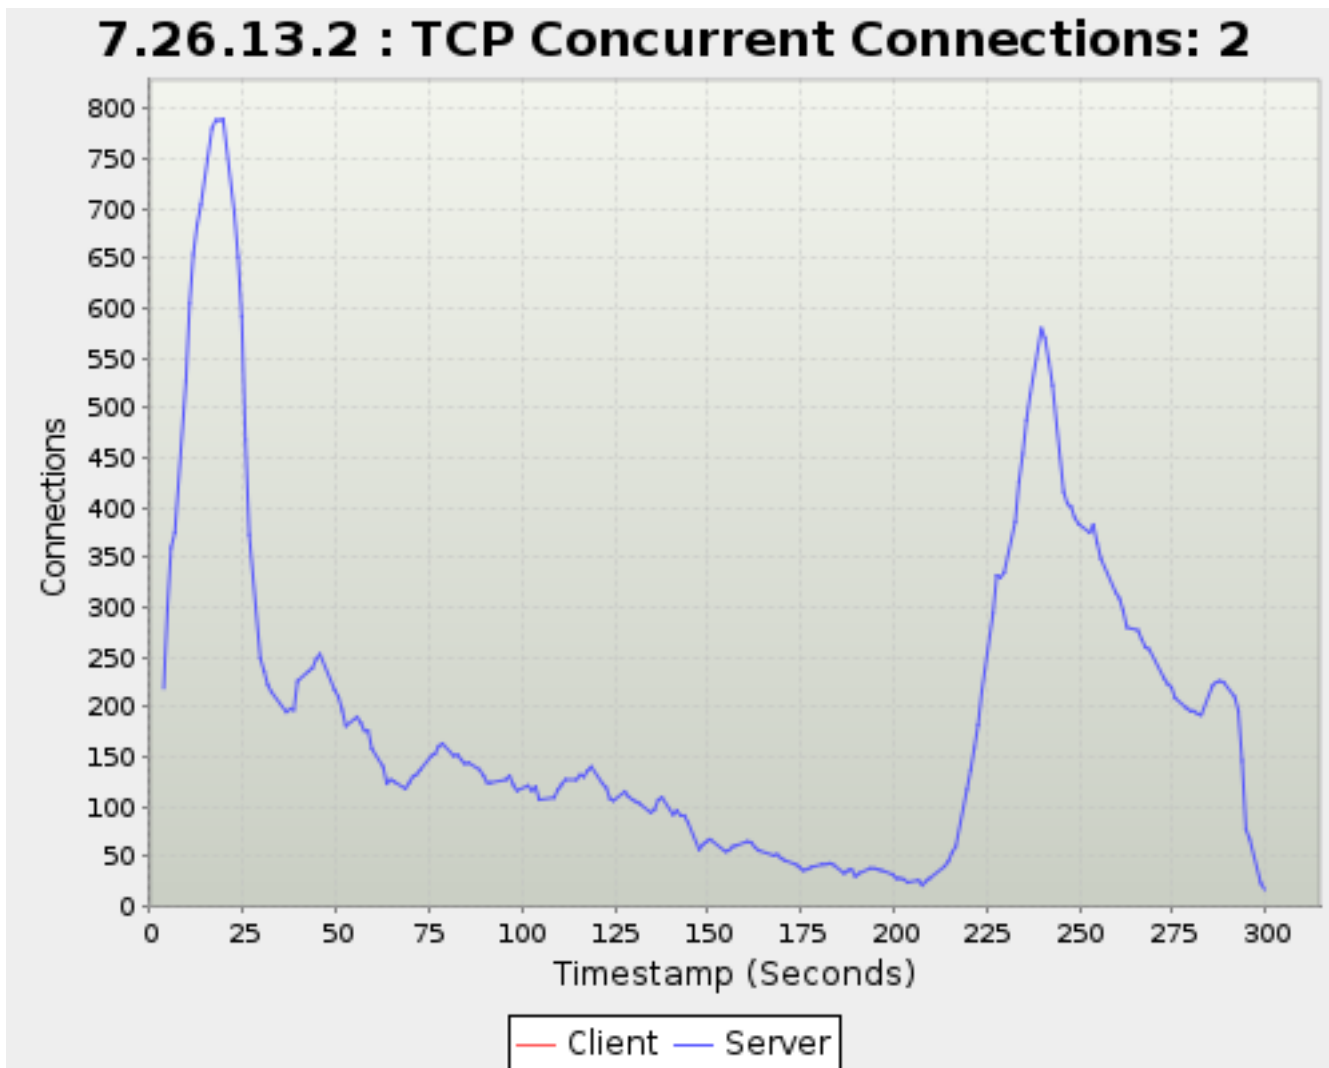

7.26.13.2. TCP Concurrent Connections: 2

Timestamp	Client	Server
Seconds	TCP Sessions	
3.662	0	219
4.662	0	298
5.640	0	360
6.663	0	375
9.640	0	527
10.645	0	605
11.641	0	655
12.645	0	684
13.663	0	704
16.663	0	781
17.641	0	789
18.663	0	789
19.663	0	790
22.663	0	696
23.663	0	652
24.640	0	592
25.640	0	468
26.663	0	373
29.641	0	249
30.663	0	236
31.663	0	222
32.641	0	215
36.641	0	195
37.662	0	198