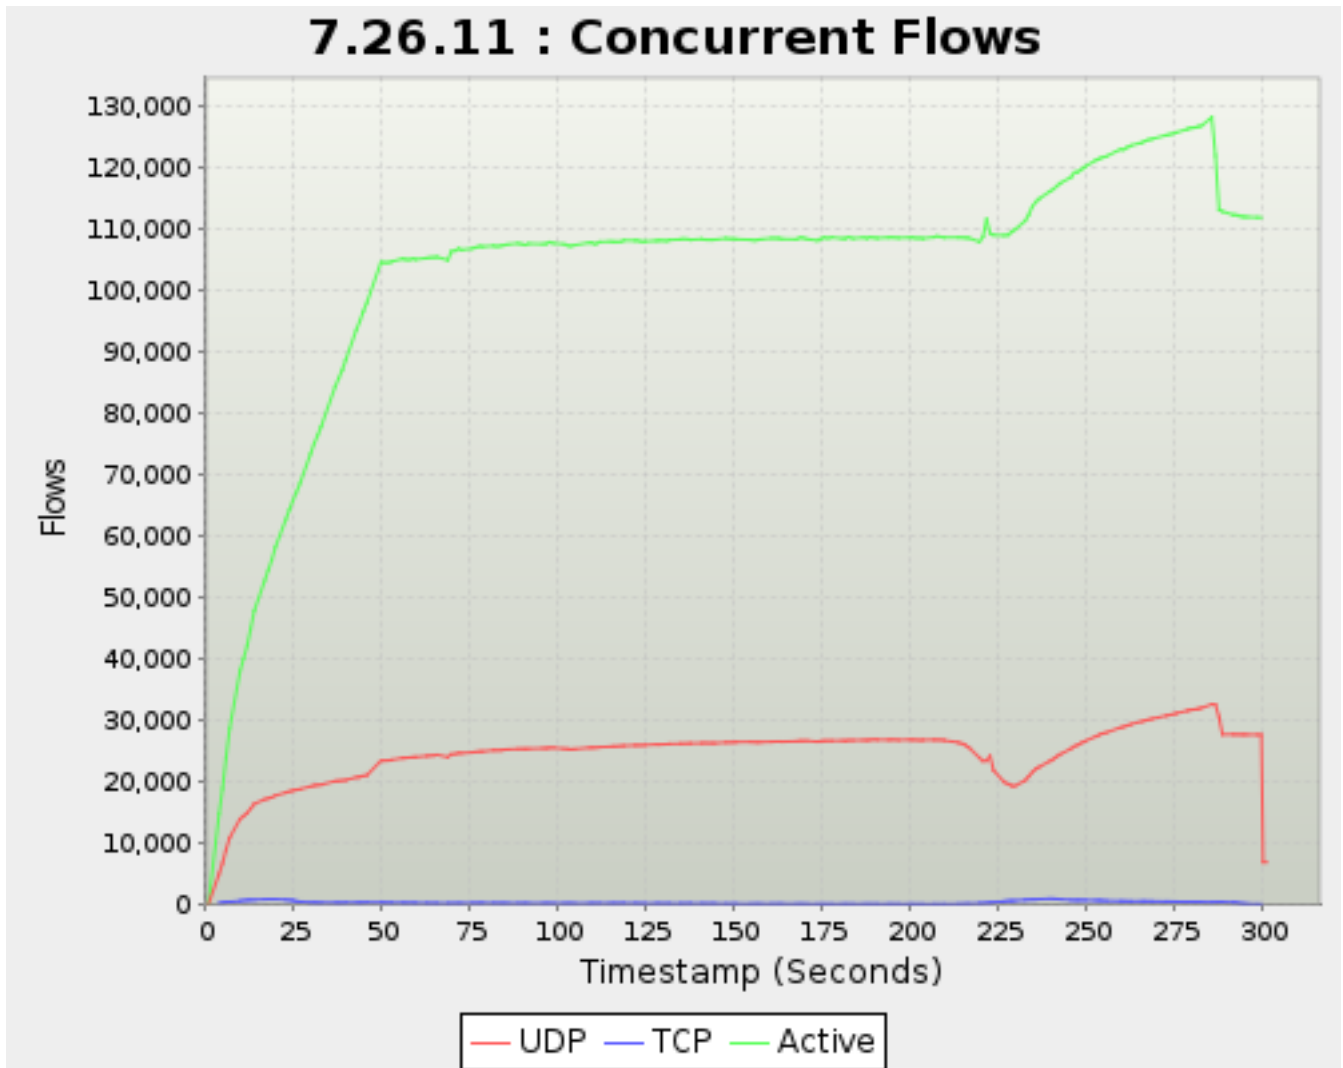

7.26.11. Concurrent Flows

Timestamp	UDP	TCP	Active
<i>Seconds</i>		<i>Flows</i>	
0.641	3	0	8
3.662	4,938	222	14,692
4.662	6,700	300	18,886
5.640	8,859	362	23,819
6.663	10,824	376	28,586
9.640	13,899	529	38,052
10.645	14,388	625	40,046
11.641	14,861	675	42,089
12.645	15,587	700	44,917
13.663	16,347	713	47,829
16.663	17,099	802	52,804
17.641	17,264	816	54,453
18.663	17,401	817	56,144
19.663	17,714	815	58,196
22.663	18,199	732	62,756
23.663	18,380	678	64,311
24.640	18,531	621	65,782
25.640	18,640	493	67,151
26.663	18,749	406	68,588
29.641	19,187	292	73,385
30.663	19,349	284	75,052
31.663	19,416	265	76,397
32.641	19,467	260	77,809
36.641	20,065	241	84,339