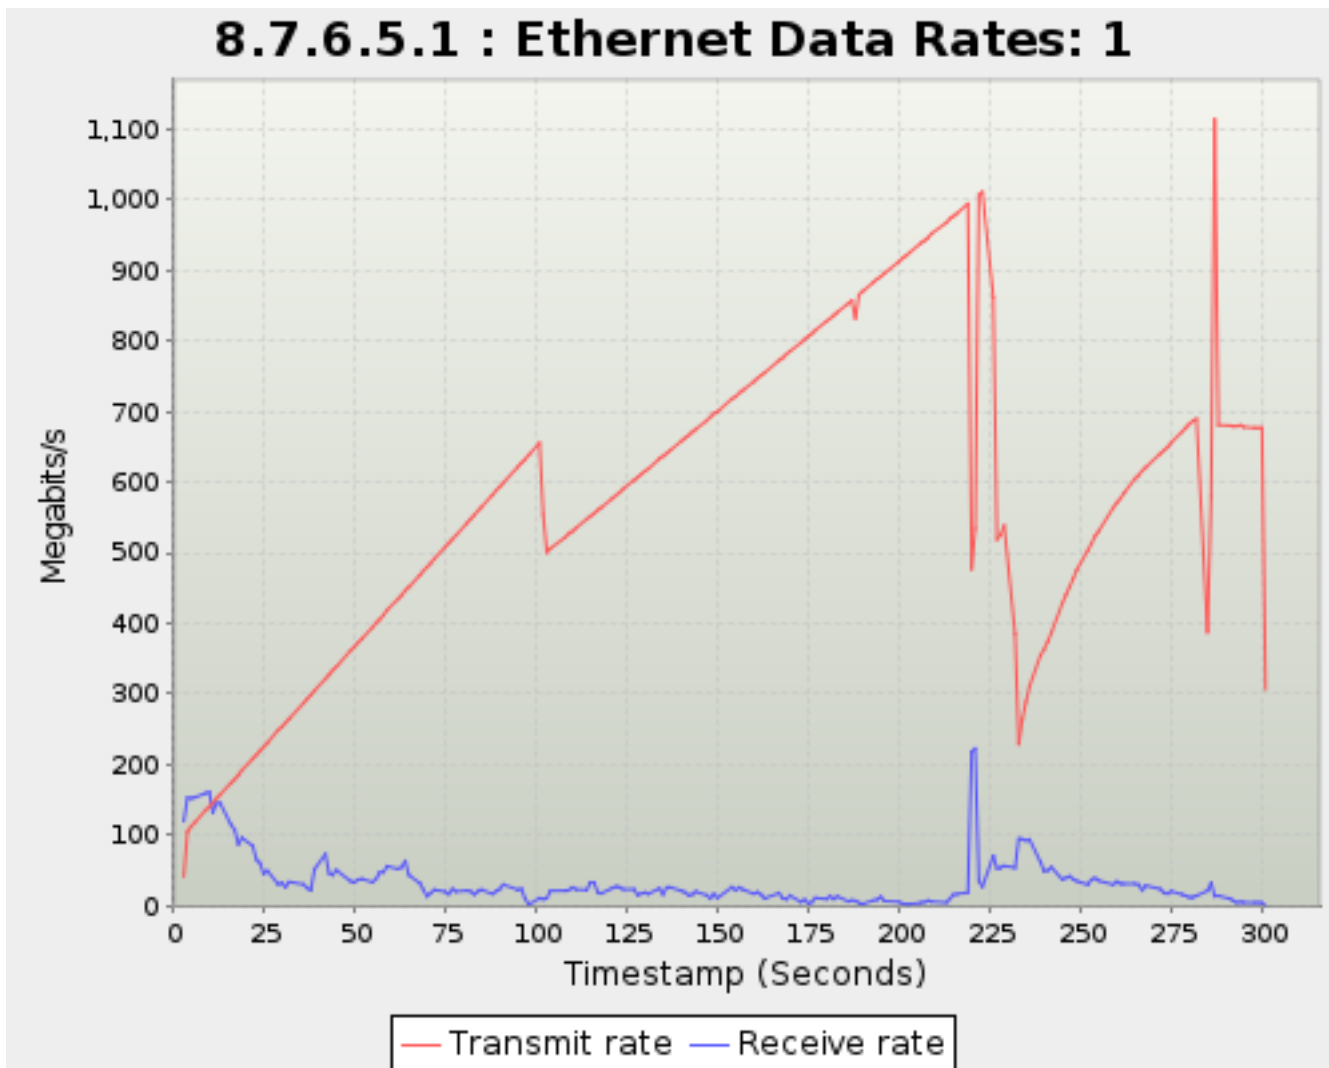

8.7.6.5.1. Ethernet Data Rates: 1

Data Rate shown includes Ethernet overhead.

Rates can fluctuate slightly above the physical maximum due to round-off errors in calculations.

Physical speeds on fiber optic can legitimately exceed 10Gbps.

Timestamp	Transmit rate	Receive rate
<i>Seconds</i>	<i>Megabits/s</i>	
0.020	0.00	0.00
2.680	42.05	120.4
3.678	105.7	153.3
4.676	112.7	152.8
5.693	118.2	153.8
8.676	135.9	159.7
9.694	140.6	161.3
10.691	146.7	132.5
11.689	152.3	145.8
12.697	157.8	145.5
15.680	174.5	115.3
16.677	179.2	107.9
17.695	185.4	87.67
18.682	192.2	96.75
21.675	208.7	85.21
22.683	213.8	66.02
23.680	220.2	60.81
24.688	225.2	45.65
25.696	230.9	50.26