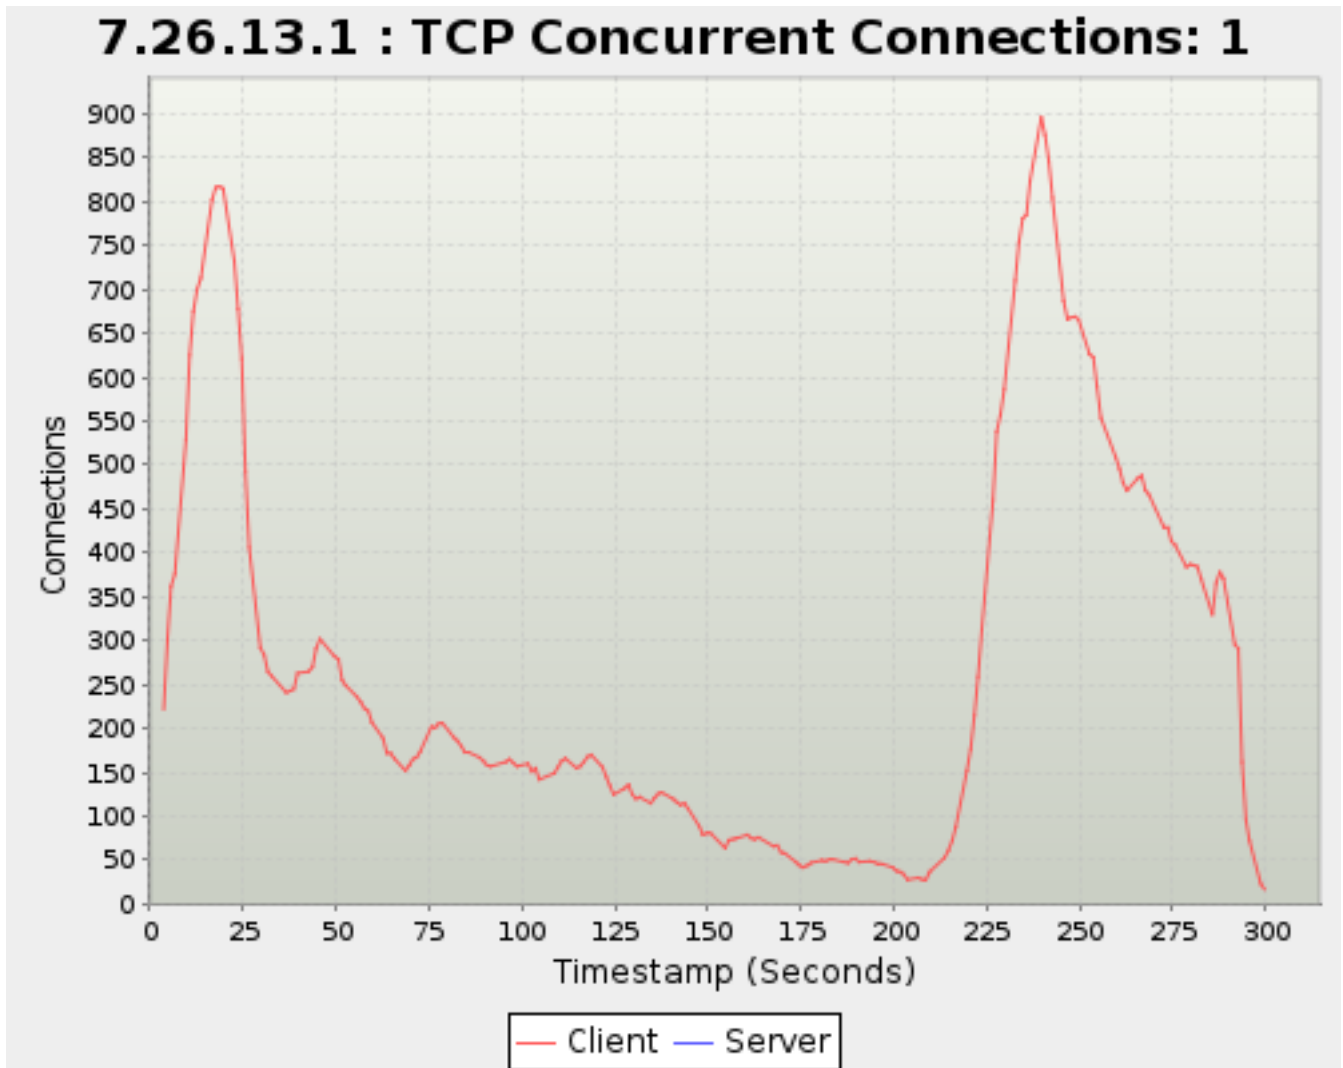

7.26.13.1. TCP Concurrent Connections: 1

Timestamp	Client	Server
Seconds	TCP Sessions	
3.662	222	0
4.662	300	0
5.640	362	0
6.663	376	0
9.640	529	0
10.645	625	0
11.641	675	0
12.645	700	0
13.663	713	0
16.663	802	0
17.641	816	0
18.663	817	0
19.663	815	0
22.663	732	0
23.663	678	0
24.640	621	0
25.640	493	0
26.663	406	0
29.641	292	0
30.663	284	0
31.663	265	0
32.641	260	0
36.641	241	0
37.662	243	0