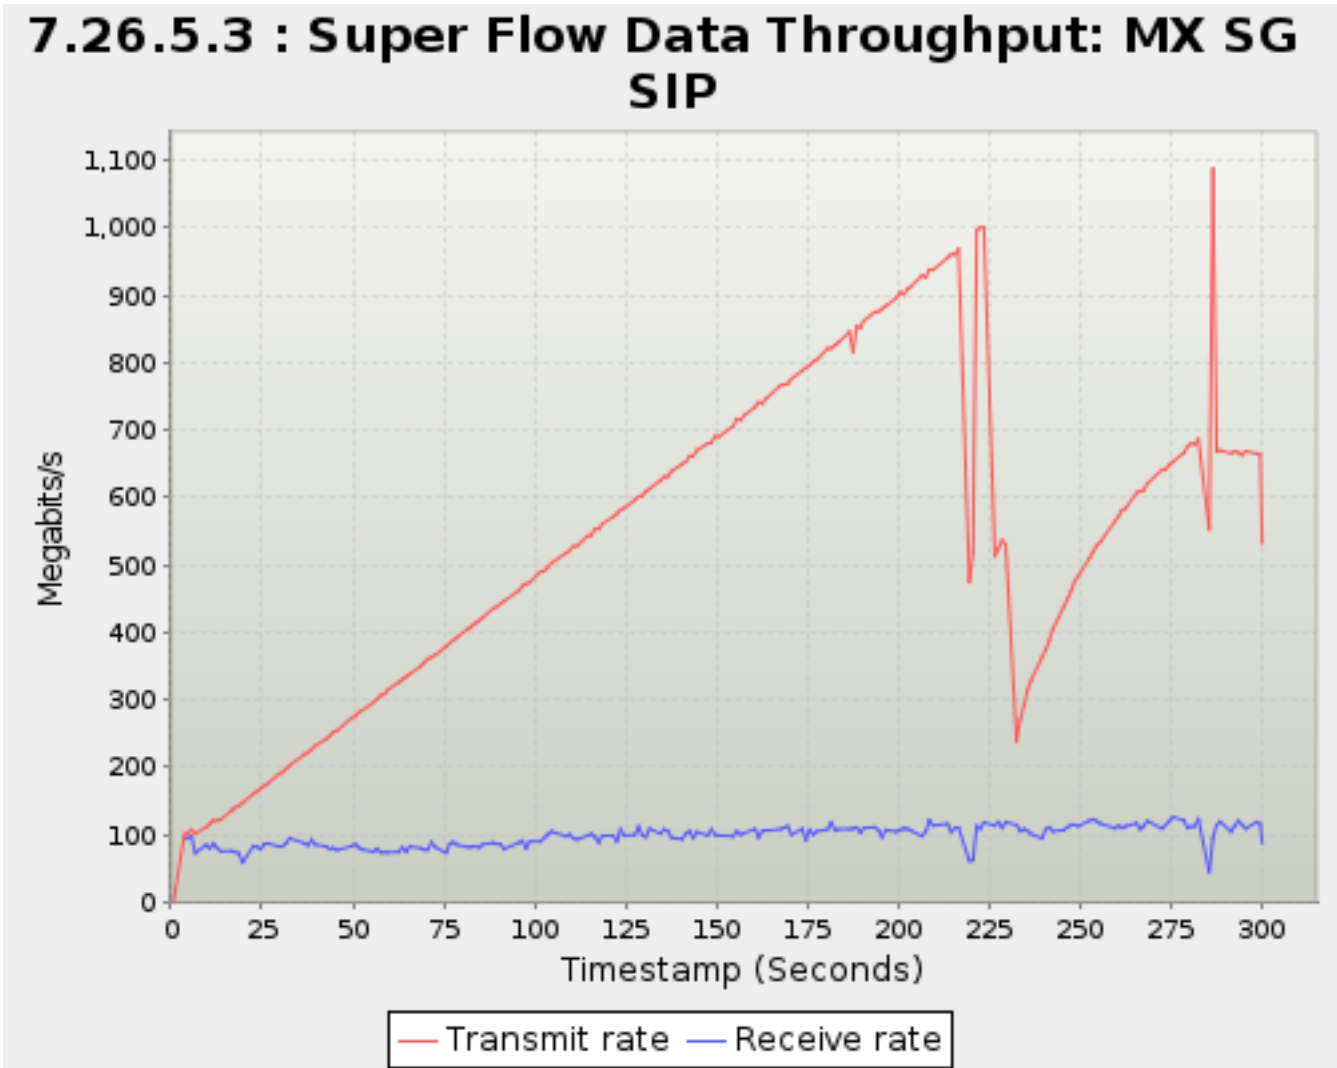

7.26.5.3. Super Flow Data Throughput: MX SG SIP

Data Rate shown includes Ethernet overhead.

Rates can fluctuate slightly above the physical maximum due to round-off errors in calculations.

Physical speeds on fiber optic can legitimately exceed 10Gbps.

Timestamp	Transmit rate	Receive rate
<i>Seconds</i>	<i>Megabits/s</i>	
0.641	0.08993	0.00
3.662	100.6	93.16
4.662	~103	96.23
5.640	107.1	96.96
6.663	101.8	72.99
9.640	111.3	85.04
10.645	116.1	79.61
11.641	120.9	87.19
12.645	121.1	80.30
13.663	122.5	75.56
16.663	~136	76.04
17.641	140.8	74.14
18.663	143.1	72.38
19.663	147.2	58.97
22.663	160.9	83.33
23.663	164.4	81.81
24.640	168.9	78.50
25.640	172.5	86.36
26.663	176.4	86.89