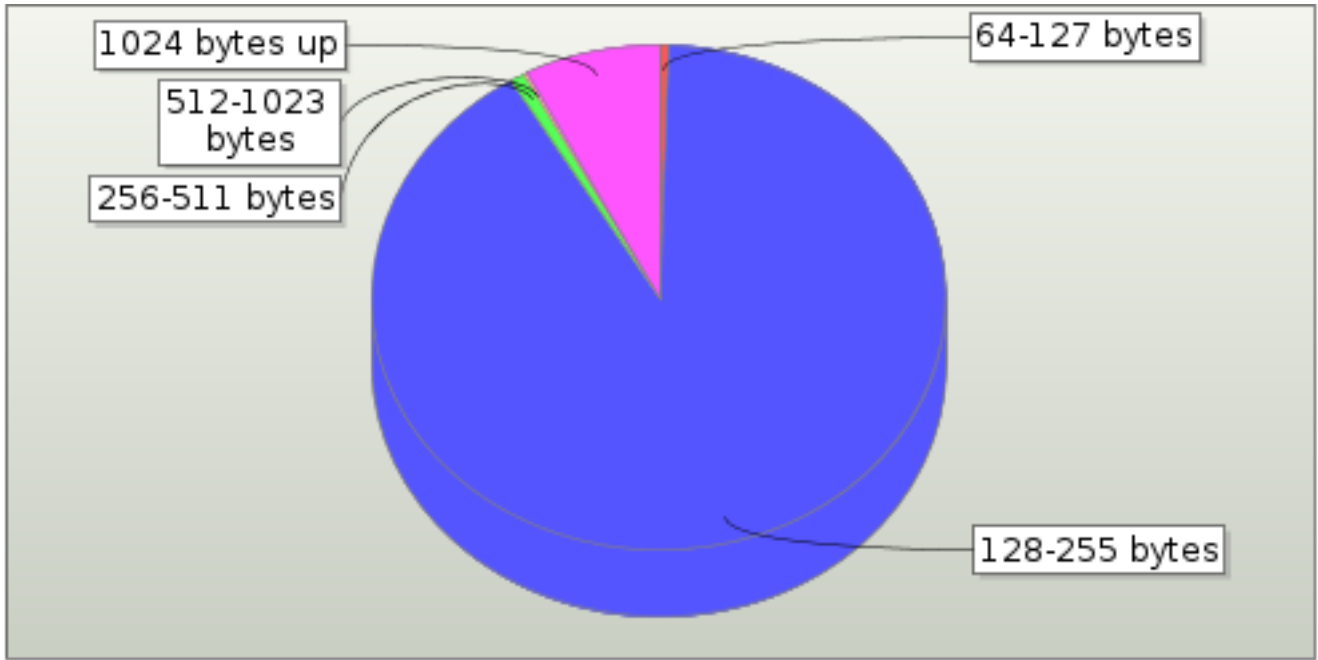

7.23. Received Frame Size

Received Frame Size statistics are currently aggregated "per interface", and not "per test component".

Measurement	Value (Frames)
64-127 bytes	88,575
128-255 bytes	14,557,457
256-511 bytes	130,451
512-1023 bytes	24,656
1024 bytes up	1,233,751