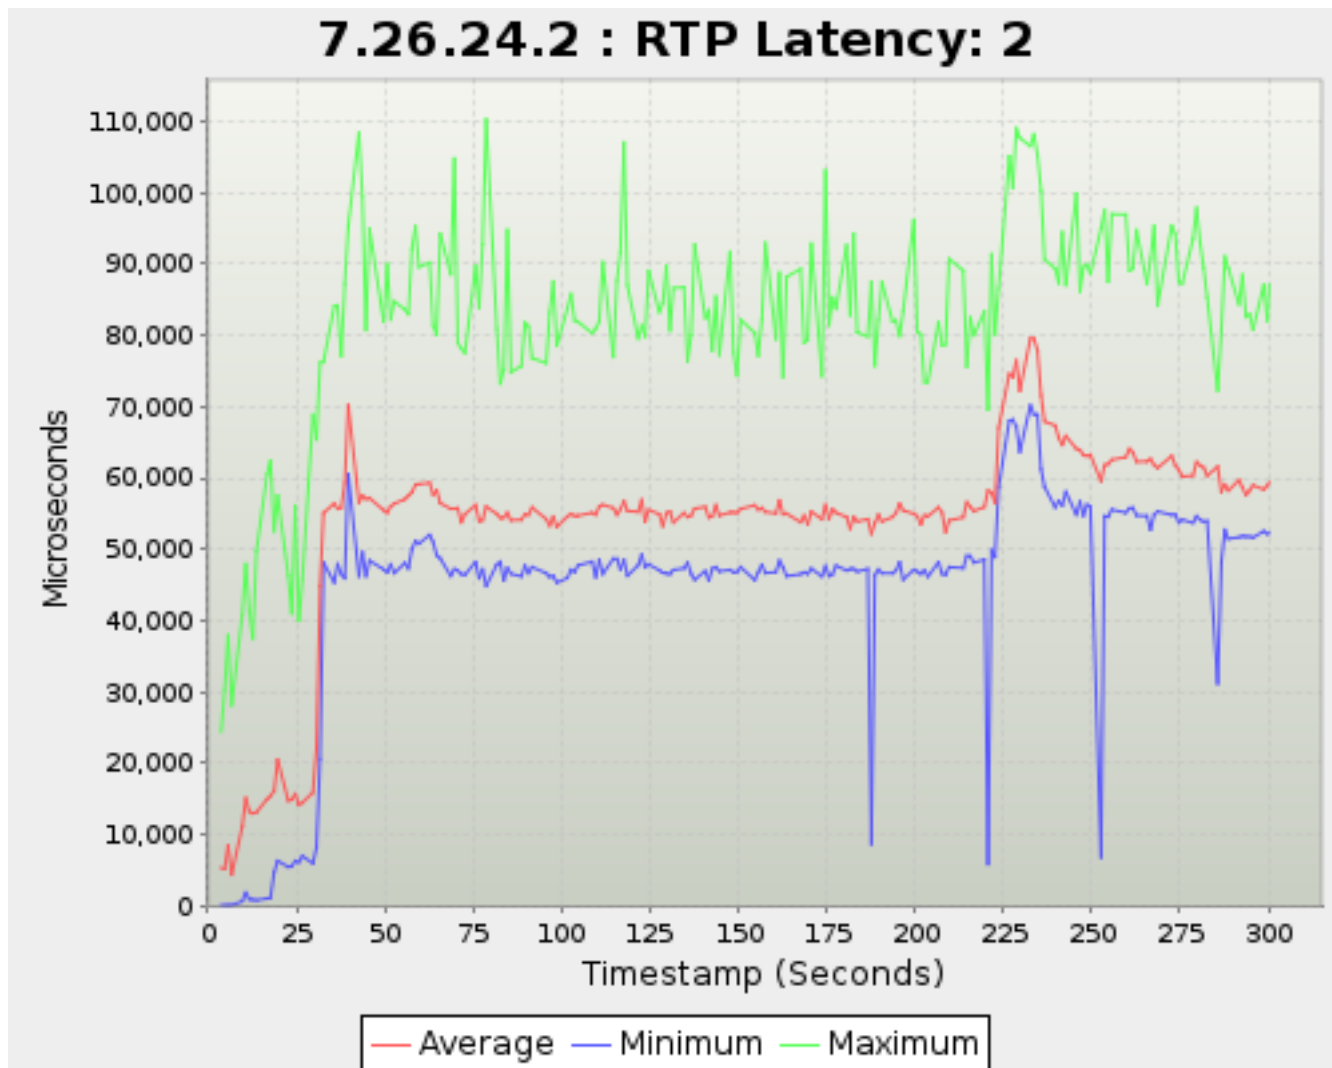

7.26.24.2. RTP Latency: 2

Timestamp	Average	Minimum	Maximum
<i>Seconds</i>		<i>Microseconds</i>	
3.662	5,371.667039832437	131.625	24,492.875
4.662	5,235.612787952268	118.125	30,348.625
5.640	8,497.49830725008	125.75	37,906.25
6.663	4,434.987837796852	147.875	28,154.125
9.640	11,166.480283657462	683.25	40,808.5
10.645	15,130.933256016237	1,904.0	47,917.125
11.641	13,255.332489734783	975.625	41,349.125
12.645	13,017.96723304044	931.375	37,547.5
13.663	13,145.35769707079	832.75	49,741.25
16.663	14,991.185116884526	1,087.125	60,490.25
17.641	15,452.391462663156	1,196.125	62,431.875
18.663	16,144.166644468714	4,759.125	52,542.0
19.663	20,521.449917511196	6,357.5	57,543.125
22.663	14,773.811926605504	5,509.5	46,308.375
23.663	14,957.885779992333	5,602.875	41,024.375
24.640	15,734.753527224571	6,352.625	56,105.375
25.640	14,214.022579264034	6,143.0	39,994.5
26.663	14,502.517080987247	7,028.0	45,789.375
29.641	15,925.385777671183	6,002.875	68,865.5
30.663	22,266.650641099157	8,256.75	65,386.75
31.663	44,813.45558739255	20,612.125	76,147.75
32.641	55,088.436497943425	48,118.75	76,237.125
35.677	56,401.14357111455	45,356.875	84,072.0
36.641	55,696.21450068399	47,934.75	84,157.75