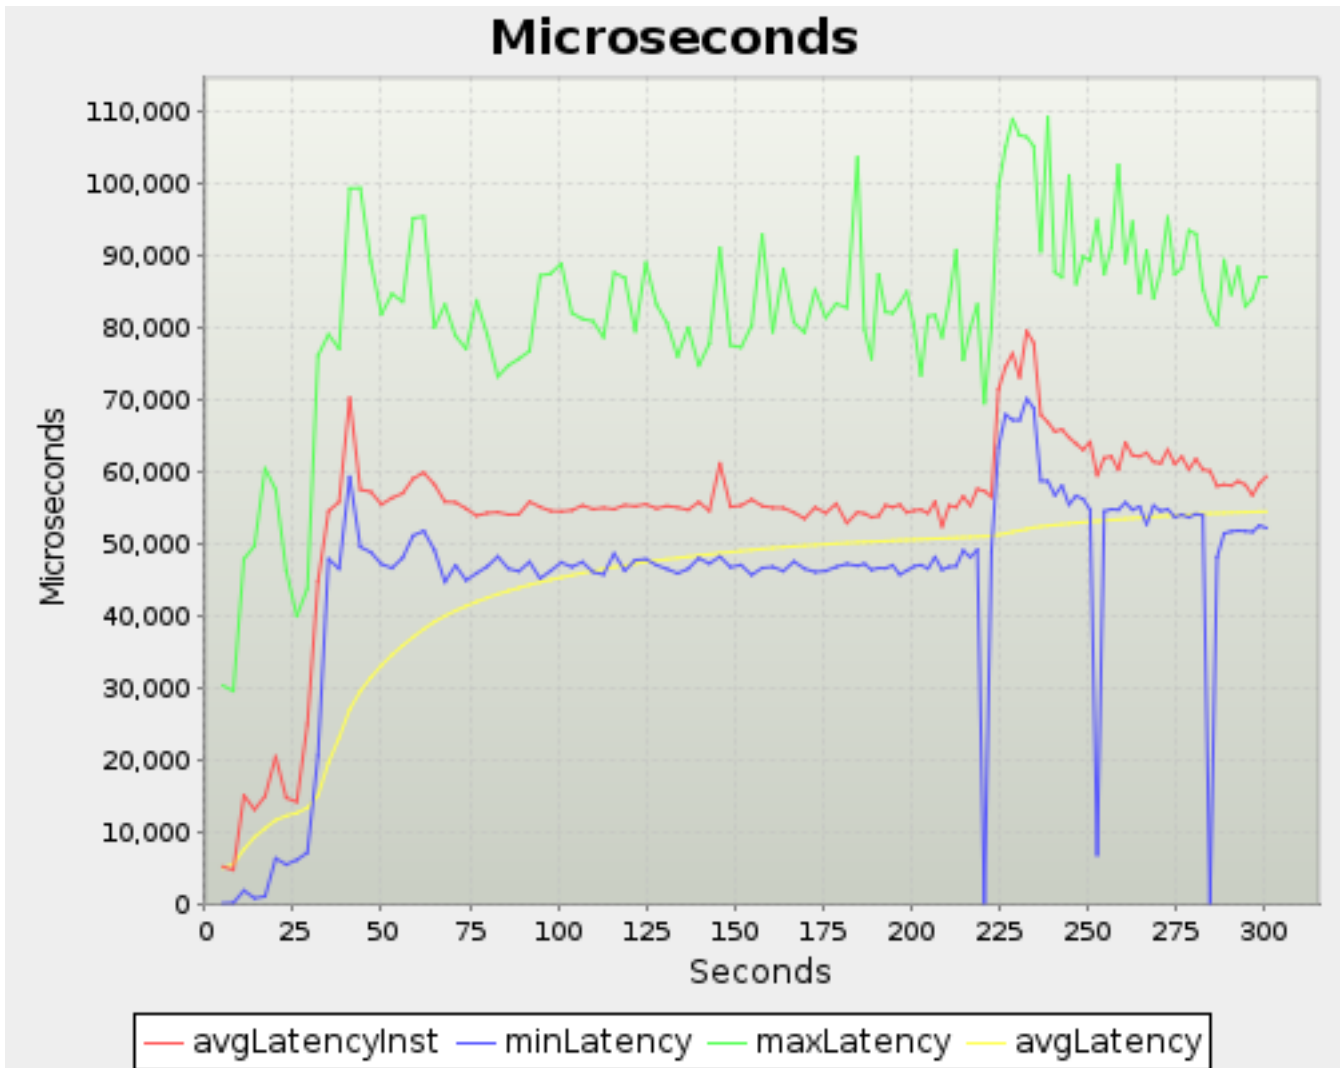

6.2.3.1. Microseconds

time	avgLatency	avgLatencyInst	maxLatency	minLatency
5.000	5,046.674053784861	5,219.051209237012	30,348.625	118.12499999999999
8.000	5,551.912219231771	4,757.866956493943	29,595.125	175
11.000	7,628.988262884871	15,104.180754856936	47,917.124999999999	1,904
14.000	9,309.485305962764	13,136.724332418262	49,741.25	832.75
17.000	10,540.373489863632	14,988.68622174381	60,490.25	1,087.125
20.000	11,670.917839649224	20,482.920229823627	57,543.124999999999	6,357.5
23.000	12,262.856356361155	14,766.06797155564	46,308.375	5,509.5
26.000	12,656.12980806308	14,214.555560546174	39,994.5	6,143
29.000	13,388.907093775651	25,006.21194961284	43,848.624999999999	7,172.625000000002
32.000	15,087.313099412904	44,783.49004980681	76,147.75	20,612.125
35.000	19,667.637684031935	54,557.0146999012	79,068.75	47,916.75
38.000	23,116.27107971236	55,834.883896629115	77,095.875000000003	46,558.25
41.000	27,055.11694396796	70,255.93280321566	99,351.875000000003	59,315
44.000	29,544.277742530096	57,557.64306589986	99,397	49,592.624999999999
47.000	31,479.040627472277	57,235.755325385966	89,126	48,858
50.000	33,142.78927757054	55,485.65383913916	81,888.375000000003	47,197.75
53.000	34,602.737831866485	56,391.5220747144	84,704	46,661.875
56.000	35,892.52968975536	57,015.26806639442	83,627.875000000003	48,065.124999999999
59.000	37,087.84719782236	59,081.69050149771	95,235.5	51,166.5
62.000	38,190.76939493139	59,893.4156494203	95,436.875000000003	51,801.5
65.000	39,179.59675110287	58,278.492177799824	80,047.625000000003	49,169
68.000	40,013.70881668074	55,856.077655941015	83,228.375000000003	44,720.375
71.000	40,733.67456123506	55,773.84572923416	78,895	47,032.75
74.000	41,382.4658788789	54,909.57429048416	77,081.875000000003	44,959.875
77.000	41,971.58305854729	53,927.270606855745	83,786.25	45,948.124999999999