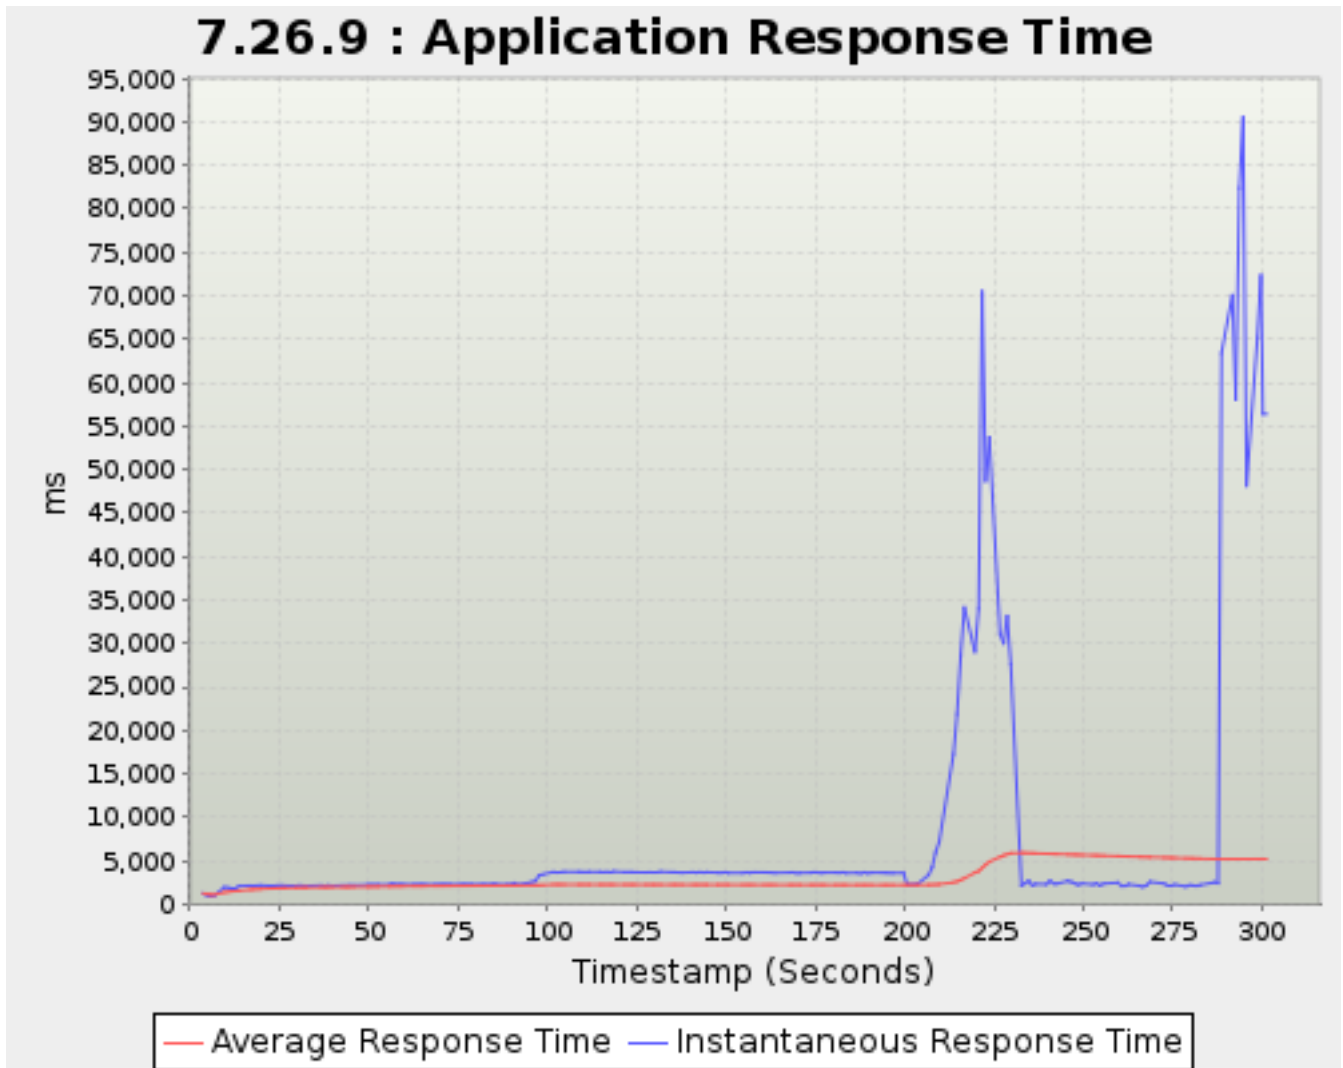

7.26.9. Application Response Time

Timestamp	Average Response Time	Instantaneous Response Time
<i>Seconds</i>		<i>Milliseconds</i>
0.641	0.0000	0.0000
3.662	1,235.3199	1,257.1069
4.662	1,160.6375	1,027.4075
5.640	1,110.5822	952.1672
6.663	1,082.1317	952.5486
9.640	1,370.0958	1,954.8939
10.645	1,442.3638	1,884.6758
11.641	1,485.3961	1,829.1826
12.645	1,511.5827	1,811.0743
13.663	1,549.7850	2,086.7836
16.663	1,682.9063	2,137.2102
17.641	1,709.4746	2,109.0451
18.663	1,735.8533	2,143.5660
19.663	1,758.2161	2,168.7319
22.663	1,817.0586	2,115.0519
23.663	1,832.2062	2,132.3351
24.640	1,846.5078	2,159.2861
25.640	1,860.7745	2,160.0495
26.663	1,873.1424	2,137.5262
29.641	1,900.8270	2,122.1086
30.663	1,910.1054	2,164.7404
31.663	1,918.3739	2,127.6315
32.641	1,925.0414	2,112.2033
36.641	1,948.9649	2,164.3628