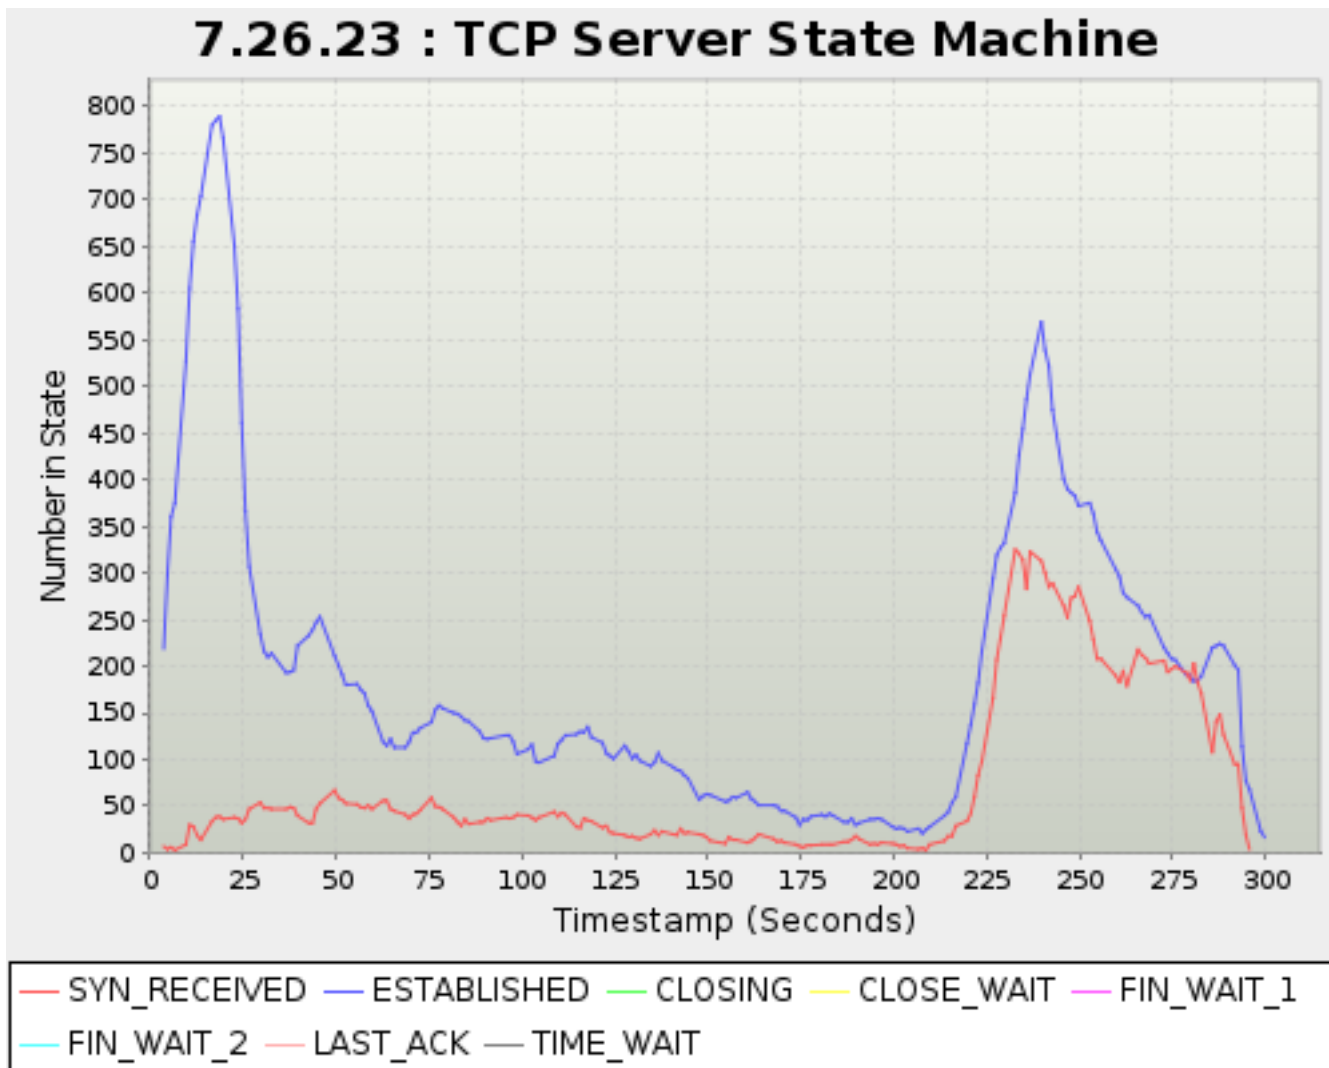

7.26.23. TCP Server State Machine

Timestamp	SYN_RECEIV ED	ESTABLISHE D	CLOSING	CLOSE_WAIT	FIN_WAIT_1	FIN_WAIT_2	LAST_ACK	TIME_WAIT
<i>Seconds</i>	<i>TCP Sessions</i>							
3.662	7	219	0	0	0	0	0	0
4.662	4	298	0	0	0	0	0	0
5.640	6	360	0	0	0	0	0	0
6.663	3	375	0	0	0	0	0	0
9.640	9	527	0	0	0	0	0	0
10.645	30	605	0	0	0	0	0	0
11.641	28	655	0	0	0	0	0	0
12.645	19	684	0	0	0	0	0	0
13.663	14	704	0	0	0	0	0	0
16.663	34	780	0	0	0	0	0	0
17.641	38	785	0	0	0	0	0	0
18.663	39	789	0	0	0	0	0	0
19.663	36	766	0	0	0	0	0	0
22.663	38	651	0	0	0	0	0	0
23.663	37	583	0	0	0	0	0	0
24.640	32	461	0	0	0	0	0	0
25.640	36	366	0	0	0	0	0	0
26.663	47	307	0	0	0	0	0	0
29.641	54	234	0	0	0	0	0	0
30.663	48	216	0	0	0	0	0	0
31.663	48	210	0	0	0	0	0	0
32.641	47	214	0	0	0	0	0	0