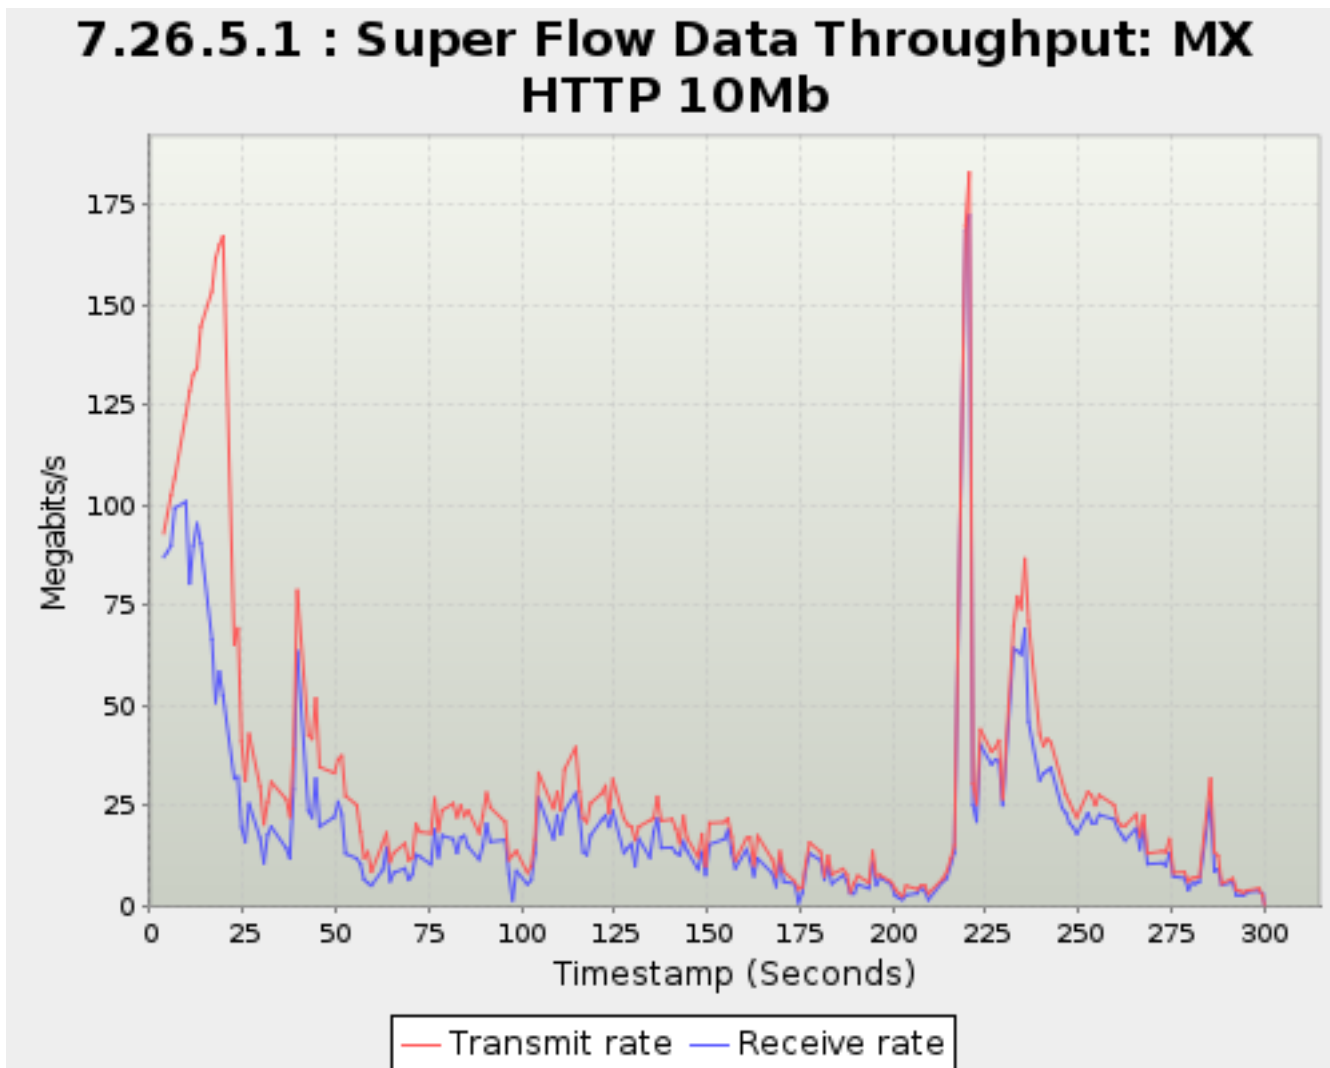

7.26.5.1. Super Flow Data Throughput: MX HTTP 10Mb

Data Rate shown includes Ethernet overhead.

Rates can fluctuate slightly above the physical maximum due to round-off errors in calculations.

Physical speeds on fiber optic can legitimately exceed 10Gbps.

Timestamp	Transmit rate	Receive rate
<i>Seconds</i>	<i>Megabits/s</i>	
0.641	0.00	0.00
3.662	92.99	87.11
4.662	97.72	88.34
5.640	102.5	89.99
6.663	106.9	99.31
9.640	122.6	100.9
10.645	128.4	80.50
11.641	132.7	89.97
12.645	134.2	95.44
13.663	144.6	90.50
16.663	153.4	66.52
17.641	161.6	50.89
18.663	164.9	58.45
19.663	167.1	52.55
22.663	65.22	31.85
23.663	69.30	32.20
24.640	41.11	19.61
25.640	31.30	16.12
26.663	42.92	25.51