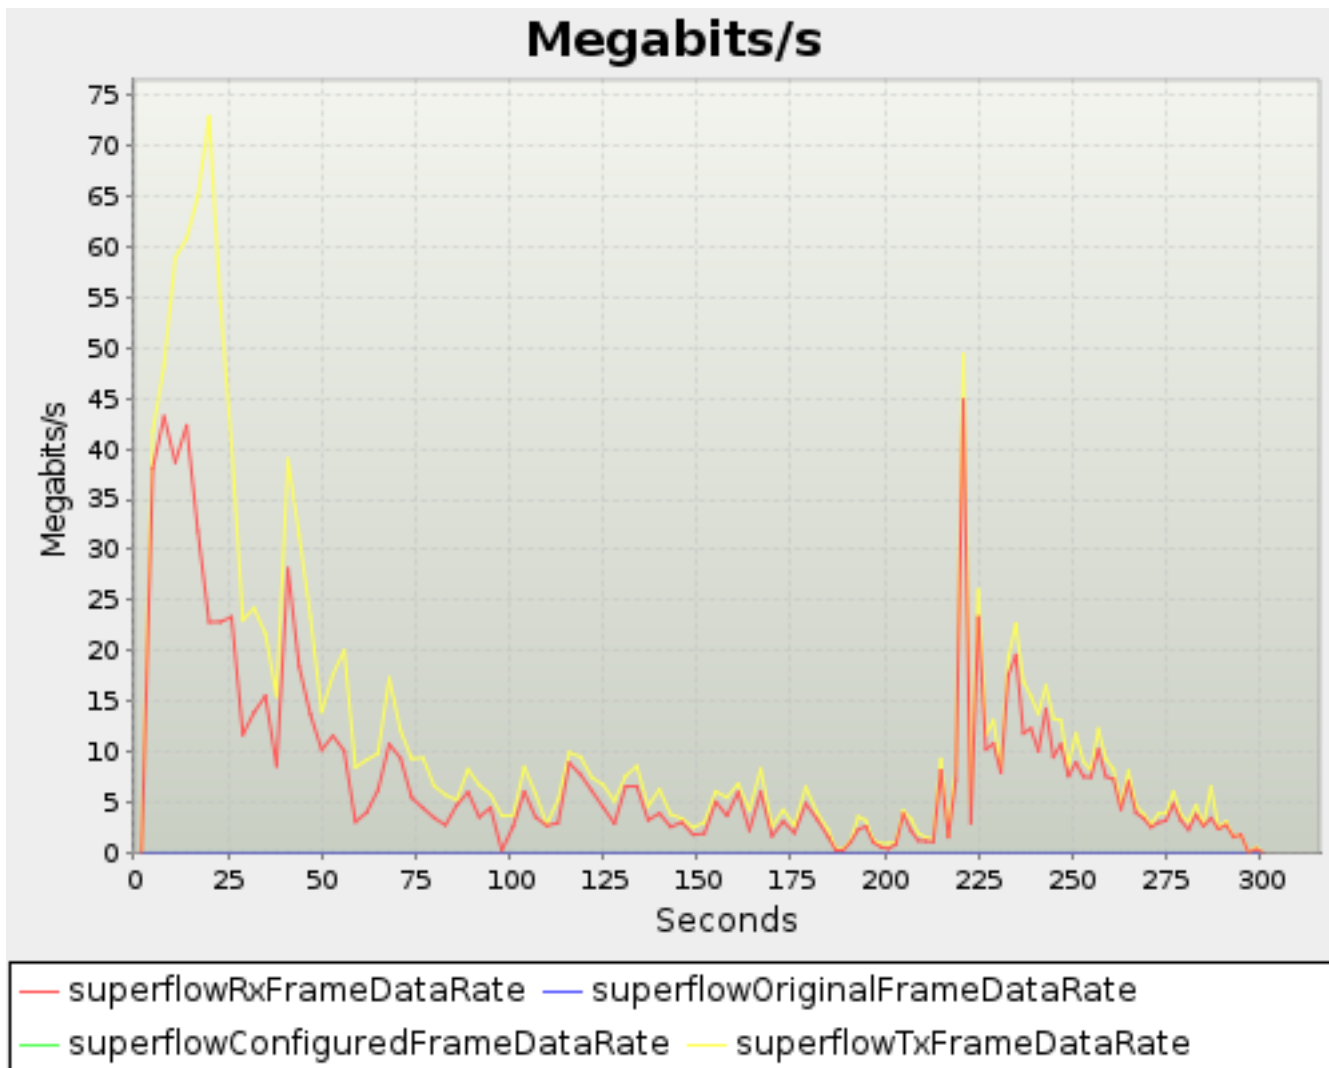

6.3.5.2. Megabits/s

time	superflowConfiguredFrameDataRate	superflowOriginalFrameDataRate	superflowRxFrameDataRate	superflowTxFrameDataRate
2.000	0	0	0	0.02965
5.000	0	0	38.06	41.76
8.000	0	0	43.19	48.25
11.000	0	0	38.67	58.93
14.000	0	0	42.3	60.8
17.000	0	0	31.85	64.95
20.000	0	0	22.85	72.87
23.000	0	0	22.86	54.46
26.000	0	0	23.34	40.4
29.000	0	0	11.71	23.05
32.000	0	0	13.92	24.22
35.000	0	0	15.53	21.71
38.000	0	0	8.607	15.5
41.000	0	0	28.12	38.99
44.000	0	0	18.42	31.45
47.000	0	0	13.7	23.36
50.000	0	0	10.19	13.95
53.000	0	0	11.59	17.66
56.000	0	0	10.1	20.06
59.000	0	0	3.073	8.461
62.000	0	0	4.009	9.211
65.000	0	0	6.207	9.827
68.000	0	0	10.77	17.32