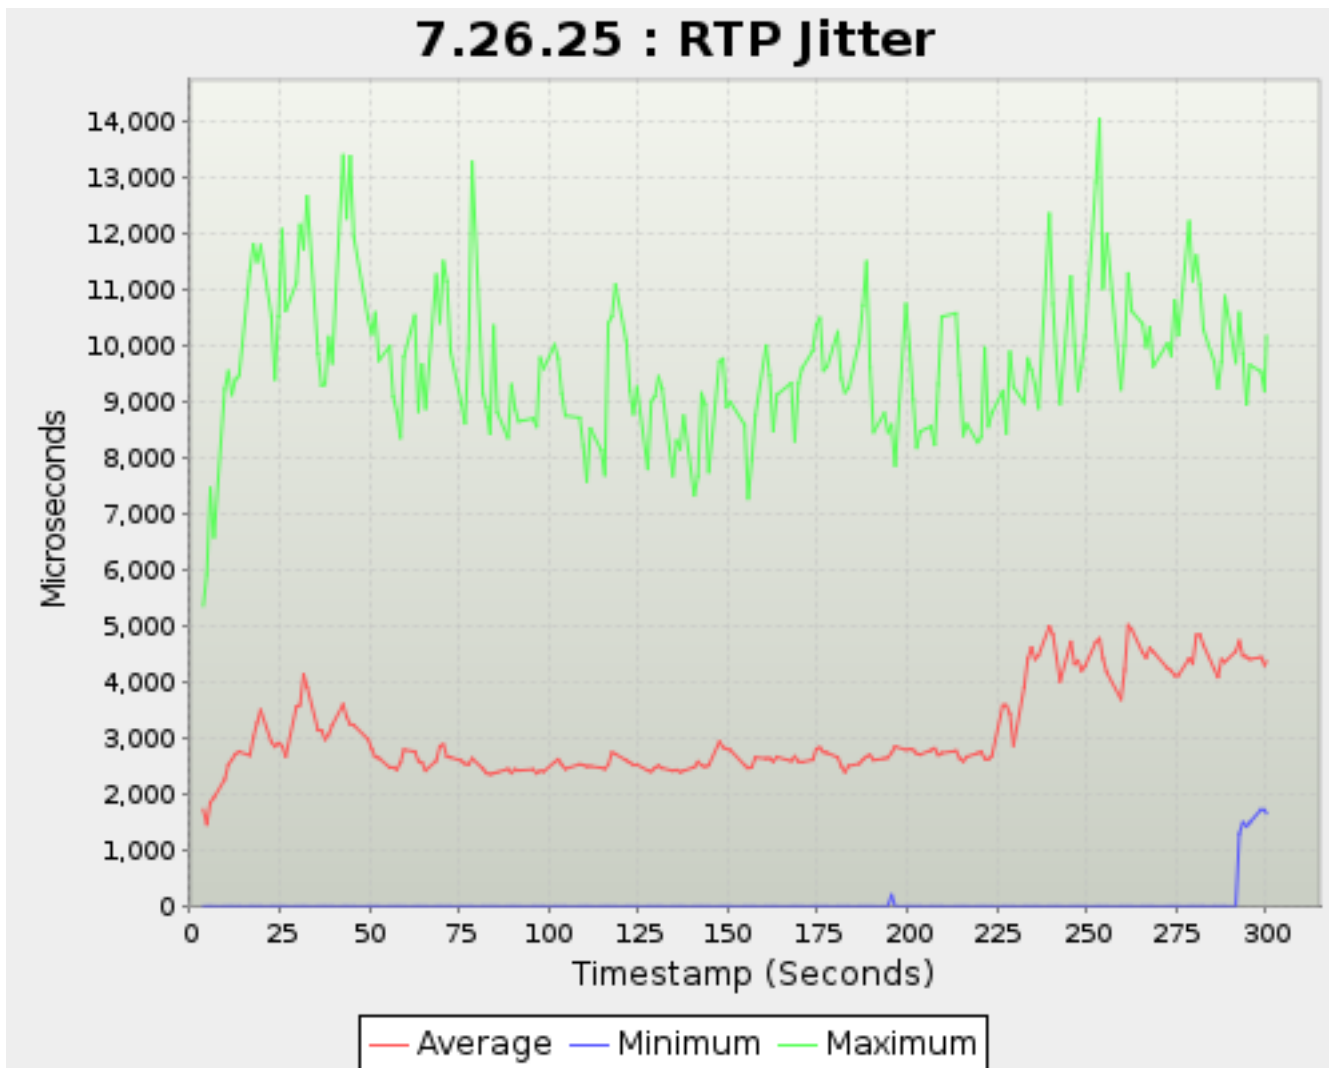

7.26.25. RTP Jitter

Timestamp	Average	Minimum	Maximum
<i>Seconds</i>		<i>Microseconds</i>	
3.662	1,725.9678756476685	0.0	5,368.125
4.662	1,464.6907760136012	0.0	5,933.75
5.640	1,857.3616972278994	0.0	7,464.5
6.663	1,940.4240144866974	0.0	6,596.0
9.640	2,264.8647210934614	0.0	9,230.75
10.645	2,529.254097923007	0.0	9,554.5
11.641	2,617.703176315474	0.0	9,137.875
12.645	2,719.130872562166	0.0	9,409.125
13.663	2,758.848189153687	0.0	9,476.625
16.663	2,695.997565799483	0.0	11,349.5
17.641	3,016.9343815513625	0.0	11,824.25
18.663	3,272.9723481640176	0.0	11,512.875
19.663	3,501.0894298608023	0.0	11,802.875
22.663	2,934.082529309165	0.0	10,541.5
23.663	2,854.107734990567	0.0	9,415.5
24.640	2,913.114870125274	0.0	10,536.625
25.640	2,865.2192038843077	0.0	12,084.0
26.663	2,678.1223684486704	0.0	10,636.25
29.641	3,559.1823594474386	0.0	11,134.25
30.663	3,598.267899220591	0.0	12,171.25
31.663	4,138.101959385658	0.0	11,744.375
32.641	3,911.1056640993893	0.0	12,677.75
35.677	3,145.211286608202	0.0	9,871.0
36.641	3,138.5799954222935	0.0	9,305.5