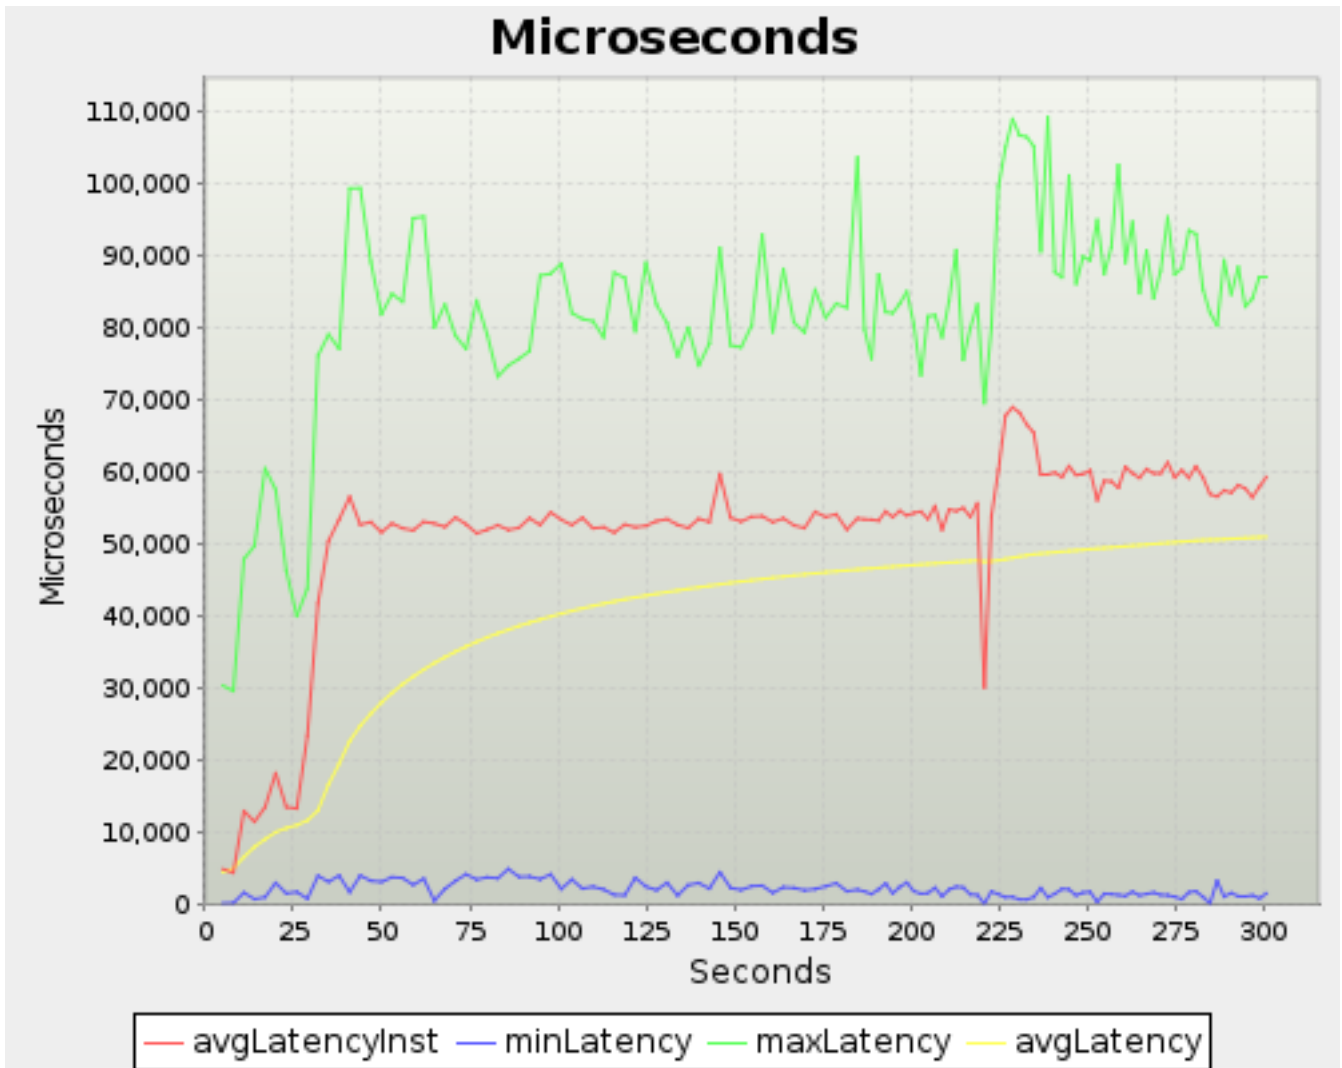

6.2.1.1. Microseconds

time	avgLatency	avgLatencyInst	maxLatency	minLatency
5.000	4,458.641189187258	4,881.20004046535	30,348.625	118.12499999999999
8.000	4,956.999266429165	4,378.706625348135	29,595.125	157.375
11.000	6,574.193283227227	12,932.57450586782	47,917.124999999999	1,602.375
14.000	7,964.441073886425	11,445.667255254852	49,741.25	710.875
17.000	9,017.393730353573	13,473.7159855652	60,490.25	974.5
20.000	9,998.113570138763	18,176.25714708202	57,543.124999999999	2,964.125
23.000	10,563.050298049982	13,488.166202859611	46,308.375	1,505.25
26.000	10,977.058913619323	13,289.349469924382	39,994.5	1,698.375
29.000	11,633.536708747688	23,407.120110330994	43,848.624999999999	768.25
32.000	13,024.225681839429	41,737.43502639872	76,147.75	3,935.375000000001
35.000	16,642.965616245656	50,426.487549379235	79,068.75	3,119.25
38.000	19,494.049408373055	53,401.16105657834	77,095.875000000003	3,963.375000000001
41.000	22,640.389150715237	56,535.097599891364	99,351.875000000003	1,679.5
44.000	24,749.48845844957	52,680.080885933894	99,397	3,967.625
47.000	26,455.68704794216	53,039.15293907848	89,126	3,251.25
50.000	27,978.359710307453	51,619.90593055585	81,888.375000000003	3,102.375000000001
53.000	29,328.296964034656	52,837.07001338394	84,704	3,749
56.000	30,531.64384949612	52,177.049913194445	83,627.875000000003	3,648
59.000	31,598.996905285447	51,899.75488572375	95,235.5	2,699.5
62.000	32,576.31318068906	53,080.24508287293	95,436.875000000003	3,531
65.000	33,470.36145416728	52,844.179338696835	80,047.625000000003	483.875
68.000	34,287.741504681275	52,370.18919312252	83,228.375000000003	2,129.5
71.000	35,056.48646565983	53,679.73857257418	78,895	3,243
74.000	35,761.435131690596	52,733.179484976696	77,081.875000000003	4,158
77.000	36,413.724814394496	51,481.82795698925	83,786.25	3,422.875000000001