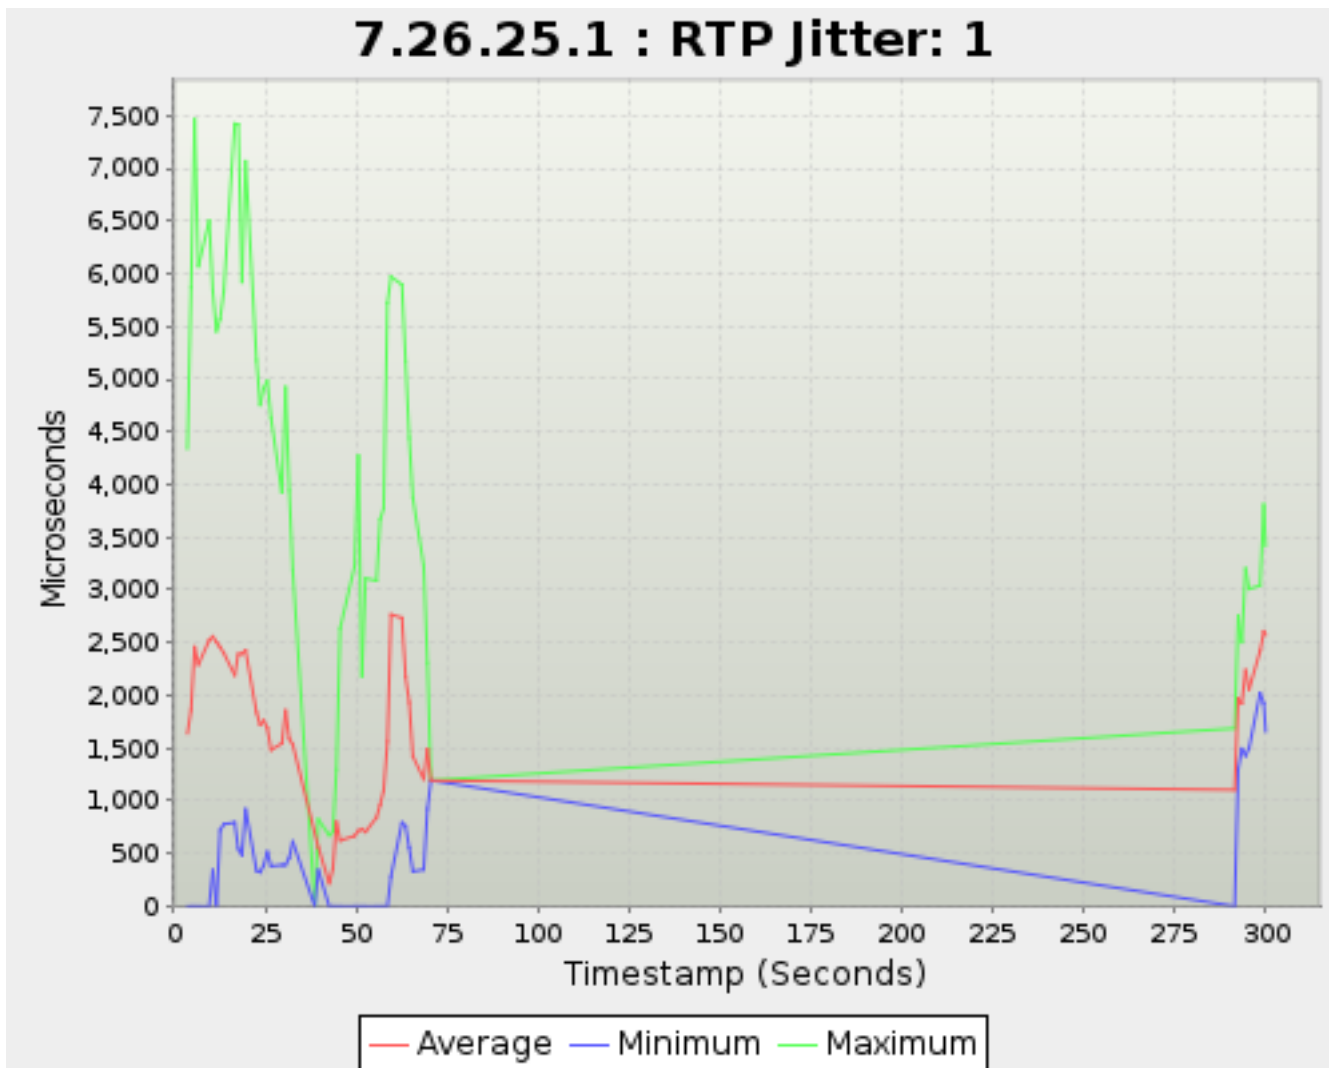

7.26.25.1. RTP Jitter: 1

Timestamp	Average	Minimum	Maximum
<i>Seconds</i>		<i>Microseconds</i>	
3.662	1,639.4747191011236	0.0	4,340.125
4.662	1,863.3488628026412	0.0	5,870.0
5.640	2,459.176860722181	0.0	7,464.5
6.663	2,291.7415443522655	0.0	6,070.0
9.640	2,522.376747141042	0.0	6,501.625
10.645	2,558.2363309352518	341.125	5,836.125
11.641	2,505.2754590984973	0.0	5,455.375
12.645	2,457.668785759695	721.5	5,570.125
13.663	2,401.550828902096	777.125	5,832.875
16.663	2,191.9716945996274	794.0	7,422.375
17.641	2,391.391168425166	544.875	7,415.125
18.663	2,395.4974820143884	484.875	5,921.0
19.663	2,426.919406150583	919.125	7,066.0
22.663	1,837.5302777777779	338.125	5,178.625
23.663	1,720.3314479638009	322.625	4,755.125
24.640	1,760.2137868205284	387.25	4,915.375
25.640	1,688.6928712313327	515.125	4,981.0
26.663	1,482.643581081081	380.5	4,629.5
29.641	1,543.841439688716	390.875	3,924.125
30.663	1,856.0082530949105	392.0	4,923.375
31.663	1,586.4621621621623	460.25	3,940.75
32.641	1,533.537142857143	612.75	3,185.0
38.663	0	0.0	0.0
39.641	561.25	342.75	823.0