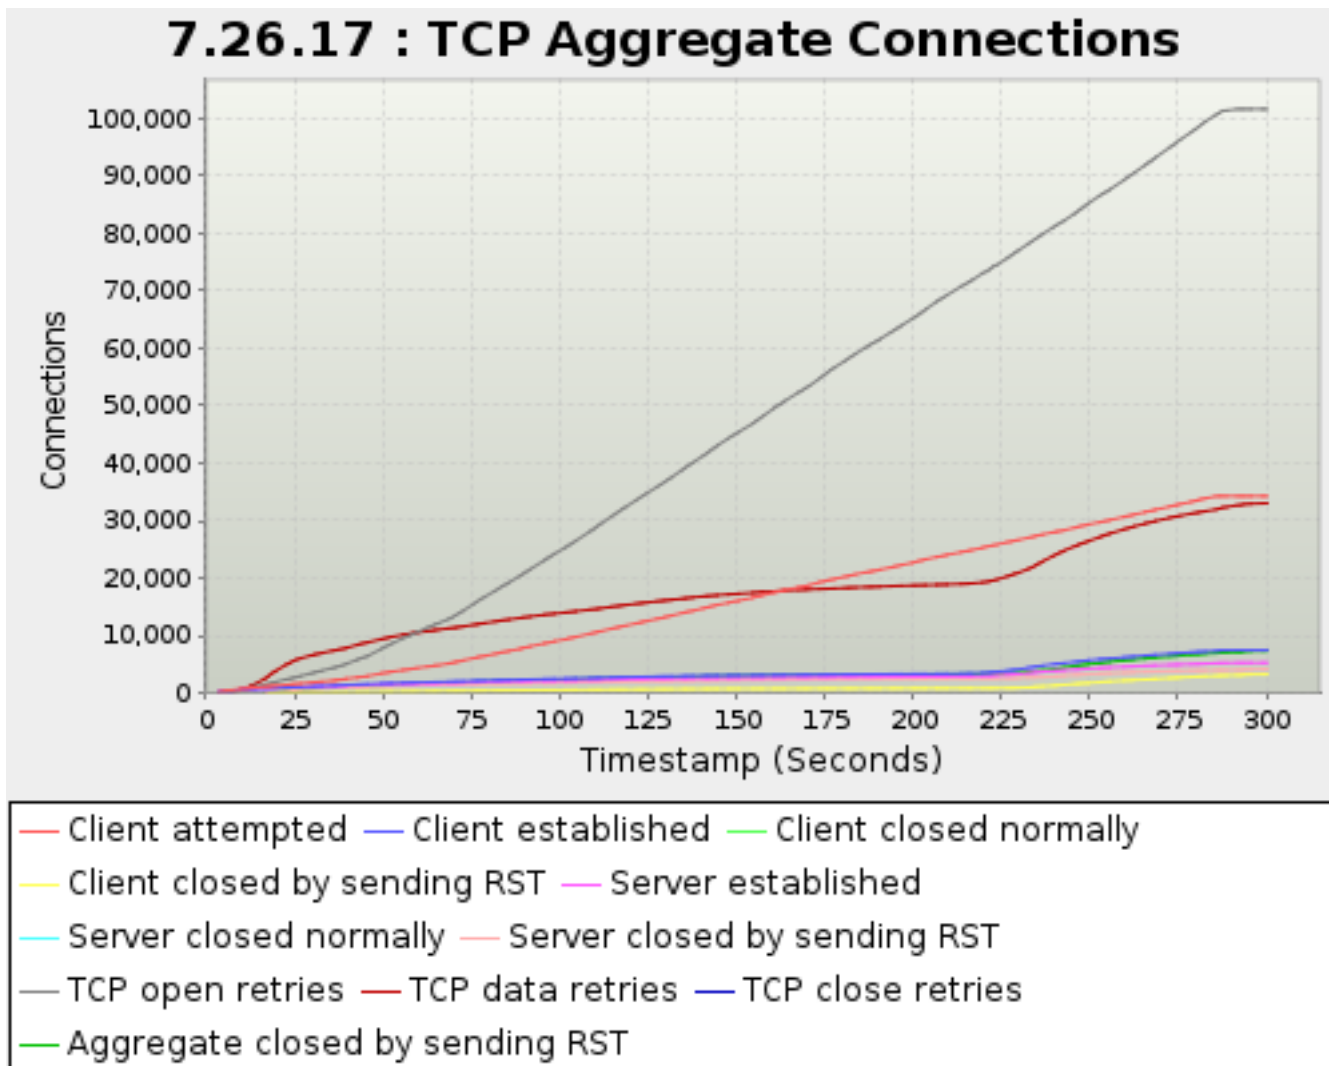

7.26.17. TCP Aggregate Connections

Timestamp	Client attempted	Client established	Client closed normally	Client closed by sending RST	Server established	Server closed normally	Server closed by sending RST	TCP open retries	TCP data retries	TCP close retries	Aggregate closed by sending RST
Seconds	TCP Sessions										
3.662	227	222	0	0	219	0	0	121	32	0	0
4.662	306	300	0	0	298	0	0	133	82	0	0
5.640	379	362	0	0	360	0	0	147	147	0	0
6.663	467	376	0	0	375	0	0	207	215	0	0
9.640	691	529	0	0	527	0	0	607	477	0	0
10.645	765	625	0	0	605	0	0	758	687	0	0
11.641	819	675	0	0	655	0	0	867	951	0	0
12.645	873	700	0	0	684	0	0	962	1,201	0	0
13.663	925	713	0	0	704	0	0	1,081	1,491	0	0
16.663	1,080	809	0	0	787	0	7	1,472	2,499	0	7
17.641	1,139	841	0	2	809	0	24	1,600	2,948	0	26
18.663	1,213	857	0	9	824	0	32	1,750	3,424	0	41
19.663	1,259	872	0	9	840	0	71	1,911	3,826	0	80
22.663	1,408	949	0	23	914	0	249	2,363	4,941	0	272
23.663	1,458	968	0	29	928	0	327	2,485	5,241	0	356
24.640	1,521	994	0	42	949	0	465	2,624	5,551	0	507
25.640	1,573	1,013	0	46	966	0	575	2,777	5,805	0	621
26.663	1,630	1,044	0	52	983	0	646	2,928	6,024	0	698
29.641	1,794	1,125	0	70	1,048	0	773	3,401	6,520	0	843
30.663	1,841	1,146	0	75	1,070	0	810	3,558	6,671	0	885