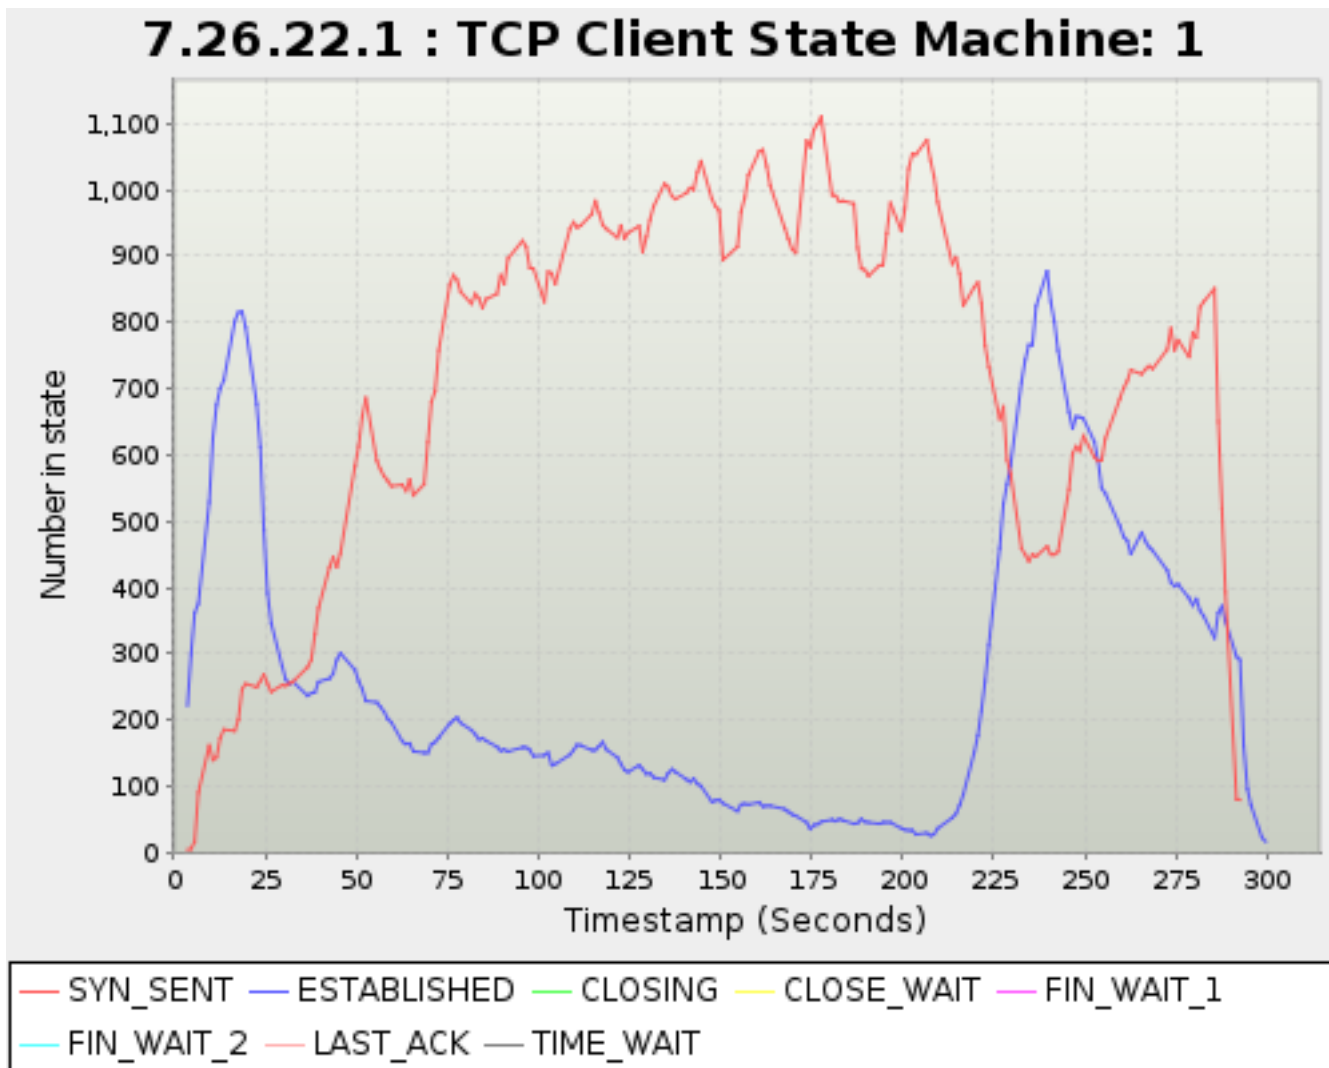

7.26.22.1. TCP Client State Machine: 1

Timestamp	SYN_SENT	ESTABLISHE D	CLOSING	CLOSE_WAIT	FIN_WAIT_1	FIN_WAIT_2	LAST_ACK	TIME_WAIT
<i>Seconds</i>	<i>TCP Sessions</i>							
3.662	5	222	0	0	0	0	0	0
4.662	6	300	0	0	0	0	0	0
5.640	17	362	0	0	0	0	0	0
6.663	91	376	0	0	0	0	0	0
9.640	162	529	0	0	0	0	0	0
10.645	140	625	0	0	0	0	0	0
11.641	144	675	0	0	0	0	0	0
12.645	173	700	0	0	0	0	0	0
13.663	186	713	0	0	0	0	0	0
16.663	184	802	0	0	0	0	0	0
17.641	201	815	0	0	0	0	0	0
18.663	247	816	0	0	0	0	0	0
19.663	255	792	0	0	0	0	0	0
22.663	250	677	0	0	0	0	0	0
23.663	259	612	0	0	0	0	0	0
24.640	269	487	0	0	0	0	0	0
25.640	255	392	0	0	0	0	0	0
26.663	243	346	0	0	0	0	0	0
29.641	253	282	0	0	0	0	0	0
30.663	252	261	0	0	0	0	0	0
31.663	256	255	0	0	0	0	0	0
32.641	258	258	0	0	0	0	0	0