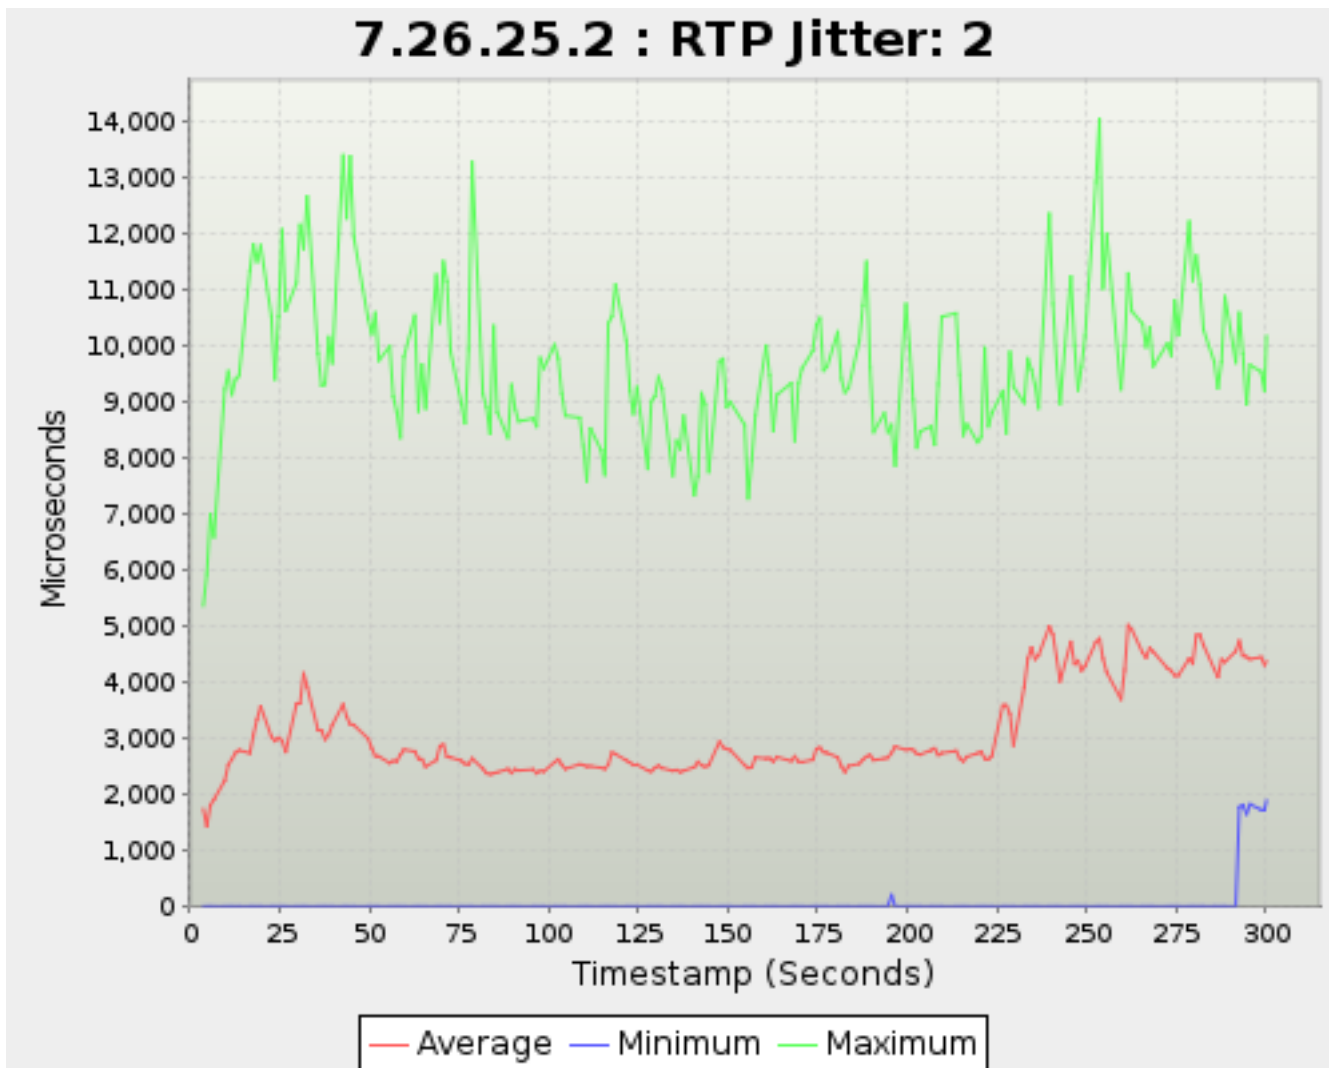

7.26.25.2. RTP Jitter: 2

Timestamp	Average	Minimum	Maximum
<i>Seconds</i>		<i>Microseconds</i>	
3.662	1,733.560518528956	0.0	5,368.125
4.662	1,430.7056947180786	0.0	5,933.75
5.640	1,806.360156128025	0.0	7,004.25
6.663	1,906.8161533530722	0.0	6,596.0
9.640	2,243.2226820087035	0.0	9,230.75
10.645	2,526.9307341830554	0.0	9,554.5
11.641	2,626.399380165289	0.0	9,137.875
12.645	2,740.028759431925	0.0	9,409.125
13.663	2,787.814276657791	0.0	9,476.625
16.663	2,732.819416102087	0.0	11,349.5
17.641	3,061.8984859975844	0.0	11,824.25
18.663	3,338.262833895402	0.0	11,512.875
19.663	3,569.577822853279	0.0	11,802.875
22.663	3,028.7647326889405	0.0	10,541.5
23.663	2,950.666634552855	0.0	9,415.5
24.640	3,010.2270425129177	0.0	10,536.625
25.640	2,959.6169375805393	0.0	12,084.0
26.663	2,757.316205268223	0.0	10,636.25
29.641	3,609.1466055709634	0.0	11,134.25
30.663	3,627.4468428206133	0.0	12,171.25
31.663	4,159.322110089681	0.0	11,744.375
32.641	3,919.8695762069256	0.0	12,677.75
35.677	3,145.211286608202	0.0	9,871.0
36.641	3,138.5799954222935	0.0	9,305.5