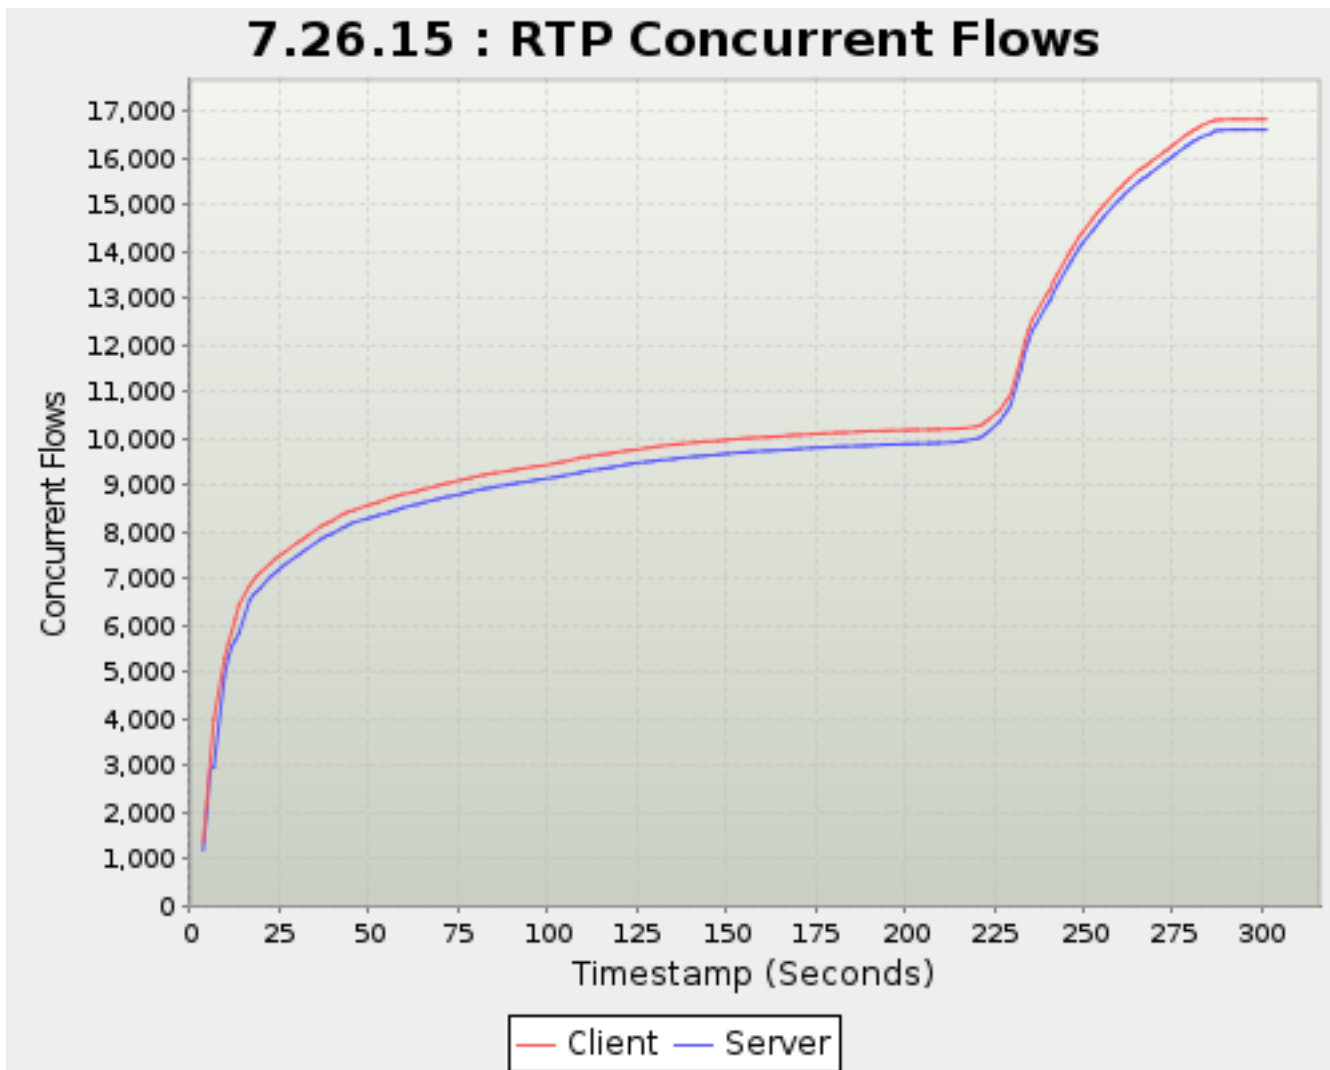

7.26.15. RTP Concurrent Flows

Timestamp	Client	Server
Seconds	RTP Sessions	
3.662	1,361	1,199
4.662	2,220	2,029
5.640	3,139	2,918
6.663	4,005	2,985
9.640	5,303	4,922
10.645	5,613	5,292
11.641	5,864	5,554
12.645	6,146	5,686
13.663	6,439	5,837
16.663	6,859	6,543
17.641	6,963	6,654
18.663	7,061	6,727
19.663	7,136	6,806
22.663	7,342	7,061
23.663	7,420	7,121
24.640	7,473	7,179
25.640	7,530	7,258
26.663	7,583	7,312
29.641	7,753	7,475
30.663	7,803	7,523
31.663	7,857	7,588
32.641	7,905	7,637
36.641	8,125	7,849
37.662	8,165	7,900