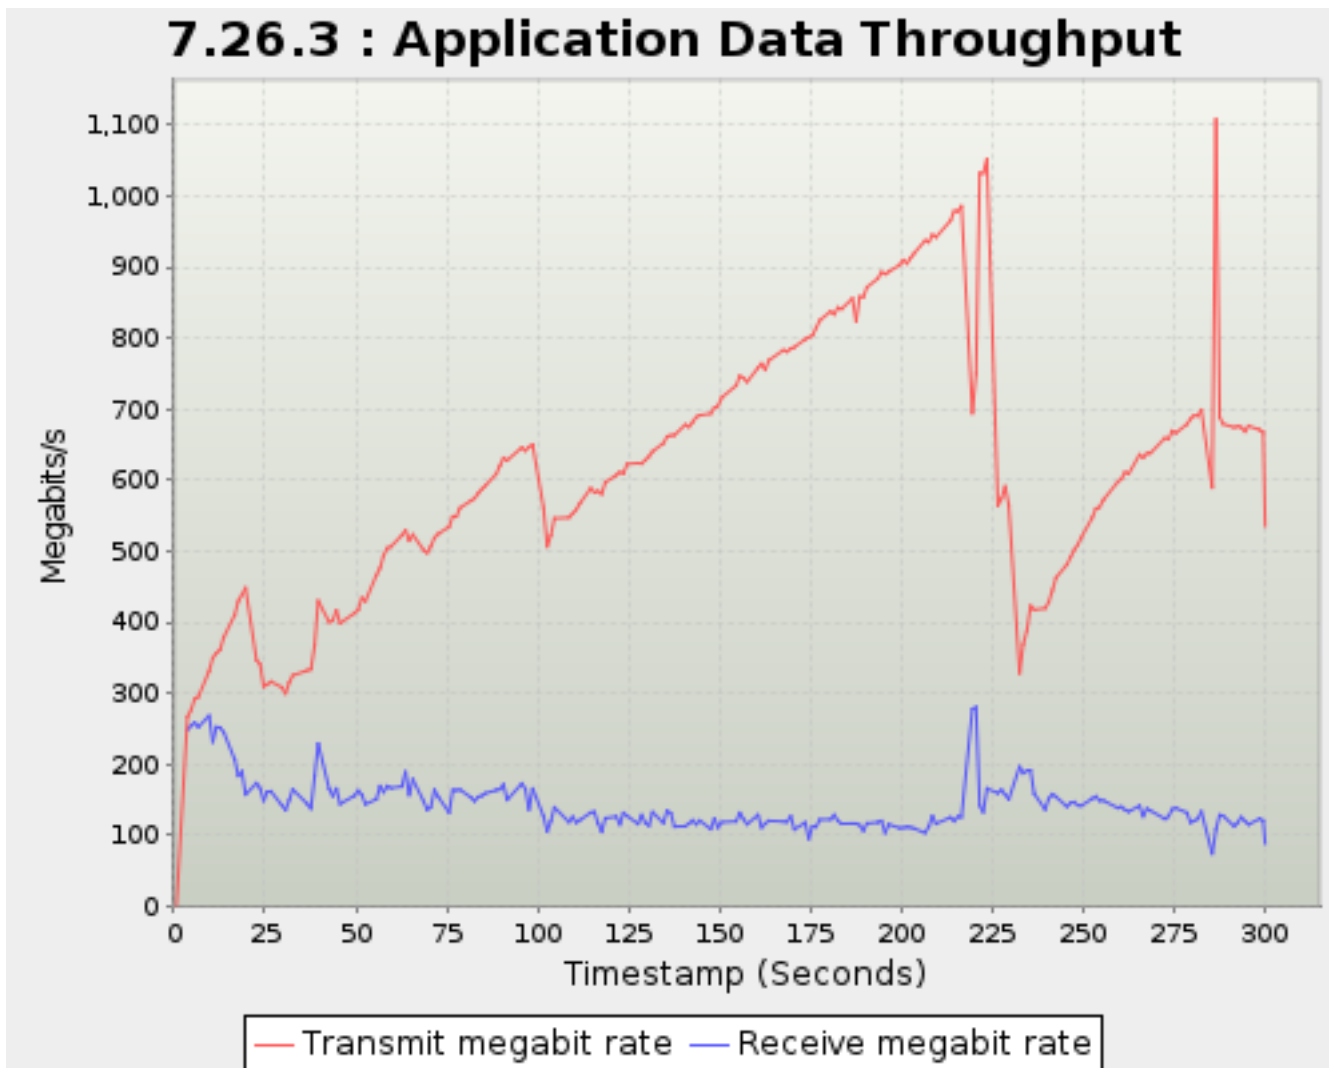

7.26.3. Application Data Throughput

Data Rate shown includes Ethernet overhead.

Rates can fluctuate slightly above the physical maximum due to round-off errors in calculations.

Physical speeds on fiber optic can legitimately exceed 10Gbps.

Timestamp	Transmit megabit rate	Receive megabit rate
<i>Seconds</i>	<i>Megabits/s</i>	
0.641	0.07287	0.00
3.662	266.6	247.8
4.662	276.3	254.3
5.640	291.4	258.5
6.663	294.8	252.4
9.640	331.2	268.1
10.645	349.7	231.4
11.641	356.3	252.3
12.645	361.2	251.3
13.663	378.8	244.9
16.663	409.9	206.7
17.641	429.5	183.5
18.663	438.5	189.8
19.663	448.2	157.3
22.663	346.6	173.2
23.663	340.5	~166
24.640	309.4	148.5
25.640	312.3	161.3
26.663	316.2	161.6