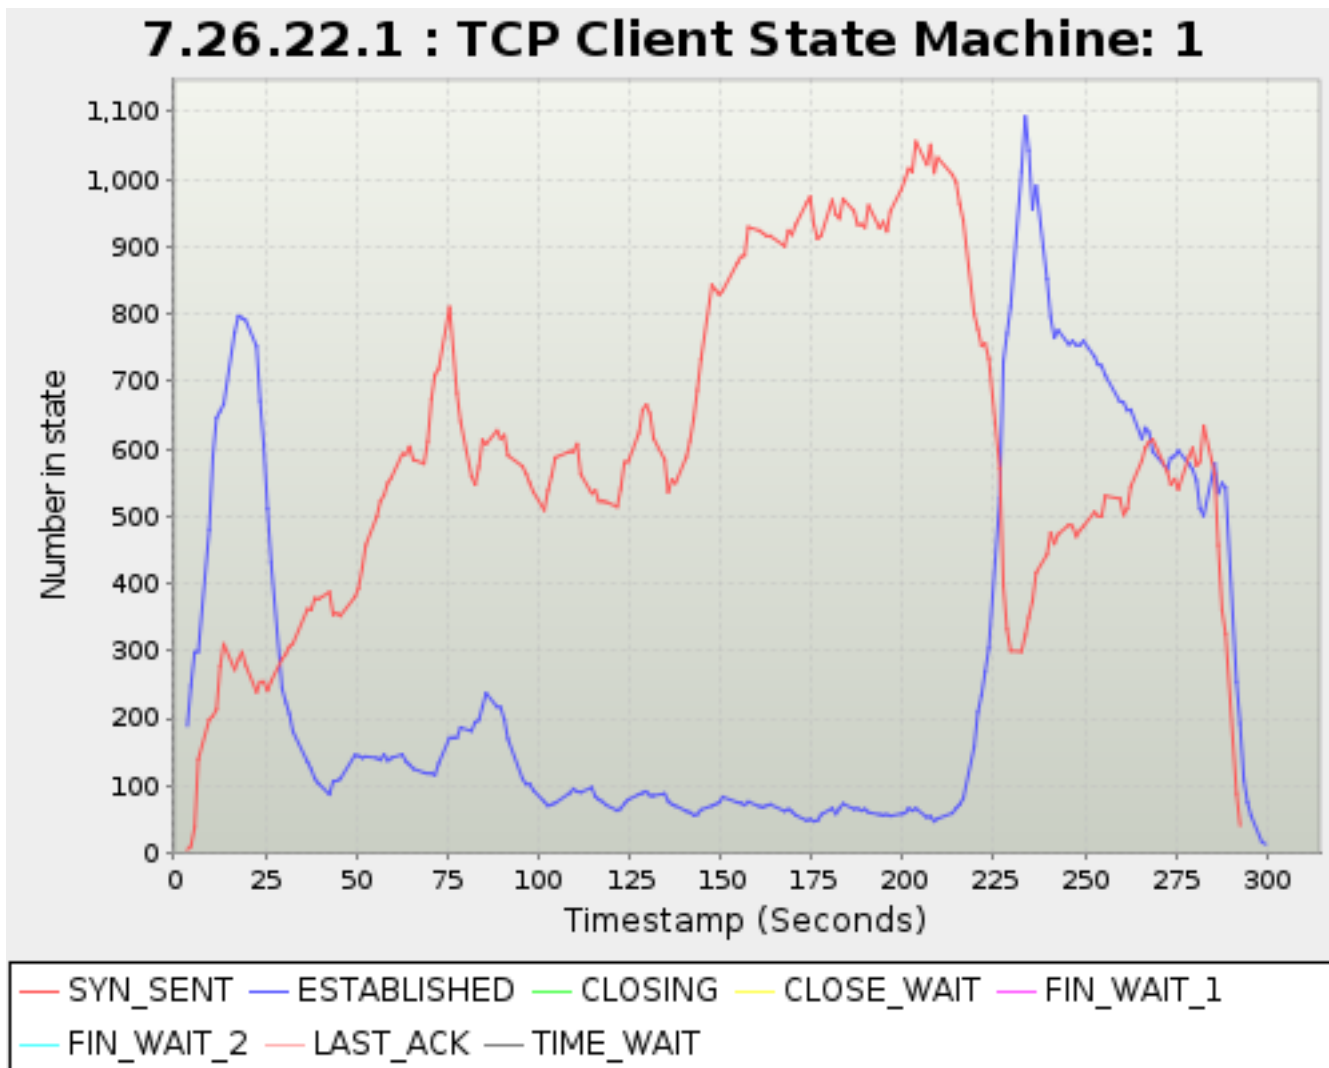

7.26.22.1. TCP Client State Machine: 1

Timestamp	SYN_SENT	ESTABLISHE D	CLOSING	CLOSE_WAIT	FIN_WAIT_1	FIN_WAIT_2	LAST_ACK	TIME_WAIT
<i>Seconds</i>	<i>TCP Sessions</i>							
3.639	5	189	0	0	0	0	0	0
4.617	10	248	0	0	0	0	0	0
5.639	38	298	0	0	0	0	0	0
6.639	139	299	0	0	0	0	0	0
9.640	198	480	0	0	0	0	0	0
10.640	203	588	0	0	0	0	0	0
11.640	213	646	0	0	0	0	0	0
12.640	277	656	0	0	0	0	0	0
13.617	310	666	0	0	0	0	0	0
16.622	272	773	0	0	0	0	0	0
17.640	287	797	0	0	0	0	0	0
18.640	298	794	0	0	0	0	0	0
19.618	279	791	0	0	0	0	0	0
22.640	239	752	0	0	0	0	0	0
23.617	254	671	0	0	0	0	0	0
24.618	254	605	0	0	0	0	0	0
25.640	241	511	0	0	0	0	0	0
26.640	255	431	0	0	0	0	0	0
29.640	288	244	0	0	0	0	0	0
30.640	295	224	0	0	0	0	0	0
31.618	306	207	0	0	0	0	0	0
32.640	311	180	0	0	0	0	0	0