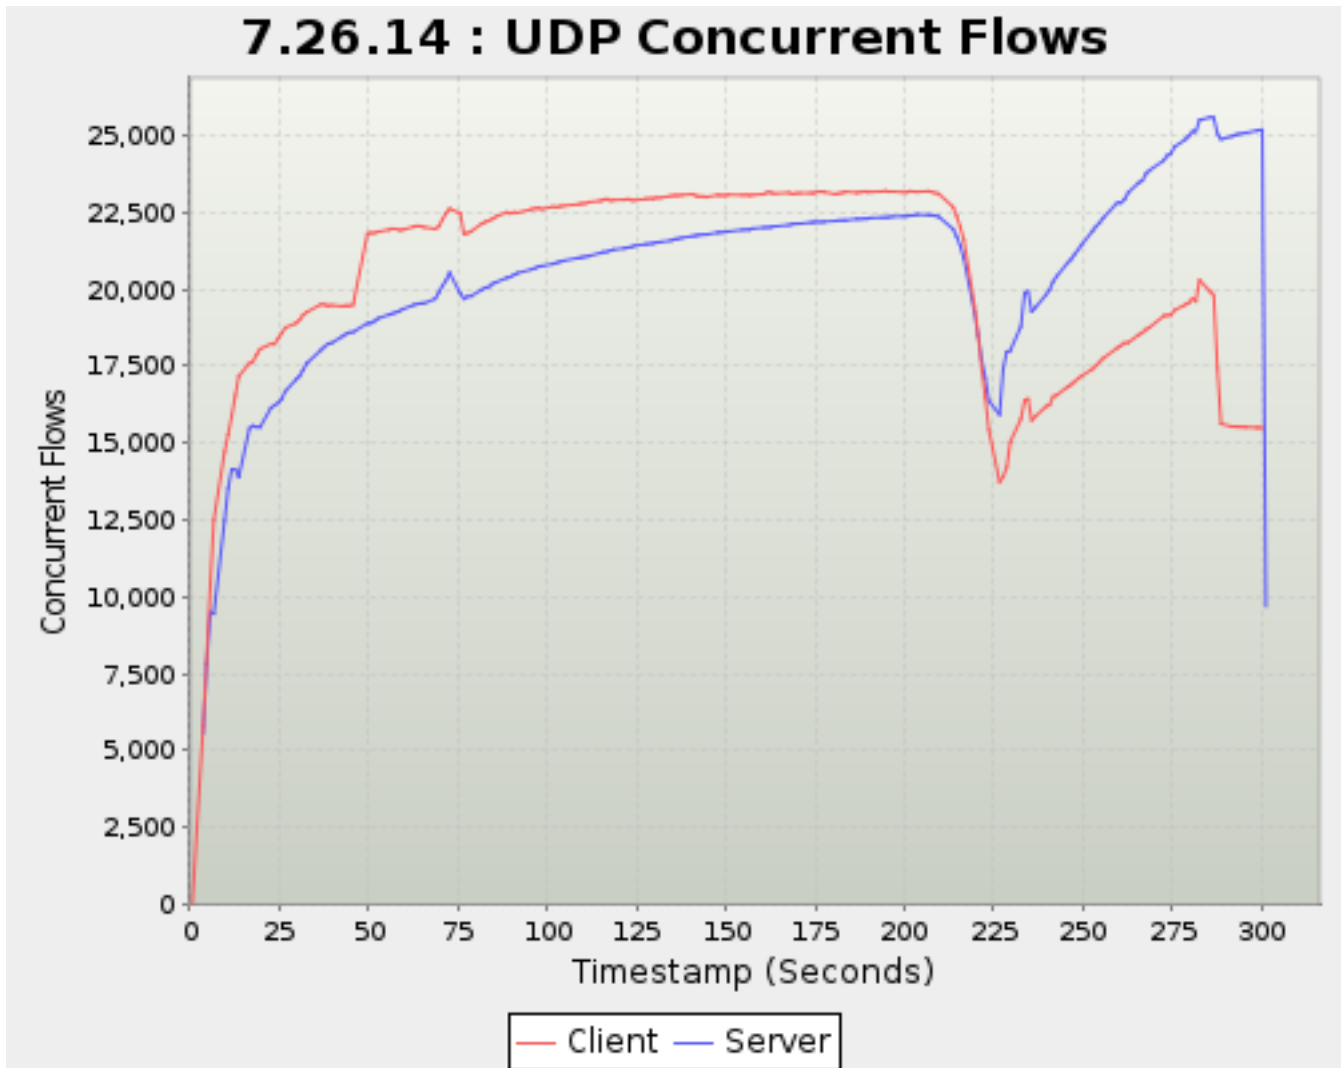

7.26.14. UDP Concurrent Flows

Timestamp	Client	Server
Seconds	UDP Sessions	
0.618	1	0
3.639	5,799	5,559
4.617	7,933	7,810
5.639	10,409	9,502
6.639	12,495	9,451
9.640	14,715	12,470
10.640	15,274	13,523
11.640	15,875	14,145
12.640	16,541	14,148
13.617	17,170	13,897
16.622	17,596	15,481
17.640	17,661	15,562
18.640	17,879	15,520
19.618	18,063	15,520
22.640	18,225	16,147
23.617	18,217	16,227
24.618	18,395	16,299
25.640	18,576	16,440
26.640	18,753	16,682
29.640	18,900	17,065
30.640	19,003	17,176
31.618	19,169	17,374
32.640	19,255	17,592
36.622	19,512	18,022