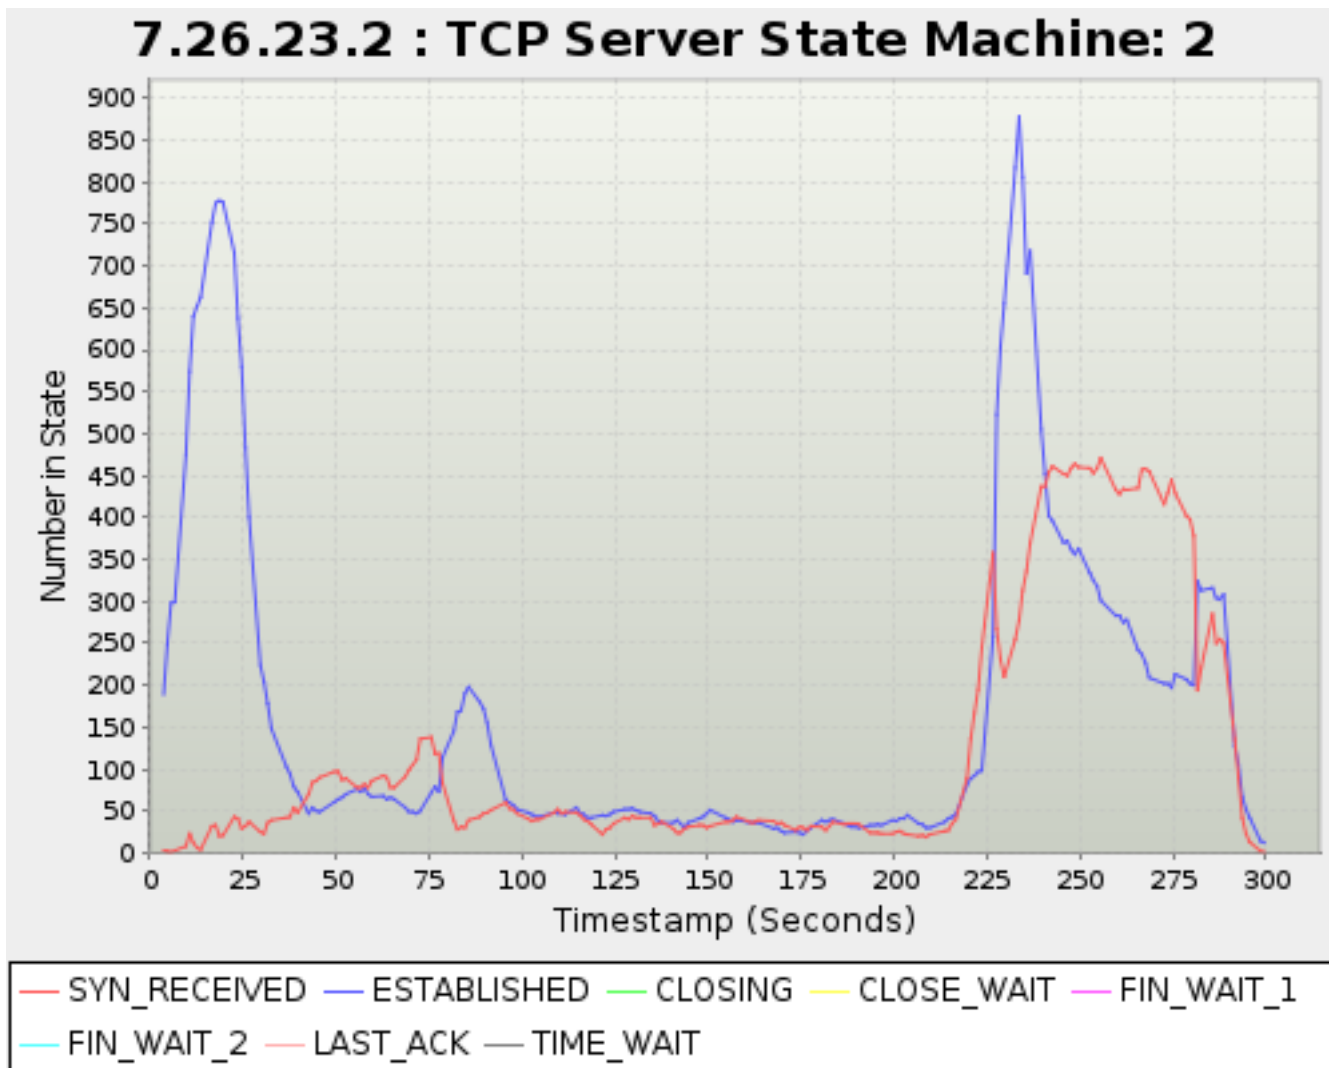

7.26.23.2. TCP Server State Machine: 2

Timestamp	SYN_RECEIV ED	ESTABLISHE D	CLOSING	CLOSE_WAIT	FIN_WAIT_1	FIN_WAIT_2	LAST_ACK	TIME_WAIT
<i>Seconds</i>	<i>TCP Sessions</i>							
3.639	3	189	0	0	0	0	0	0
4.617	2	248	0	0	0	0	0	0
5.639	1	298	0	0	0	0	0	0
6.639	0	299	0	0	0	0	0	0
9.640	8	475	0	0	0	0	0	0
10.640	23	574	0	0	0	0	0	0
11.640	12	640	0	0	0	0	0	0
12.640	6	652	0	0	0	0	0	0
13.617	4	663	0	0	0	0	0	0
16.622	32	752	0	0	0	0	0	0
17.640	33	775	0	0	0	0	0	0
18.640	20	778	0	0	0	0	0	0
19.618	21	776	0	0	0	0	0	0
22.640	43	716	0	0	0	0	0	0
23.617	41	638	0	0	0	0	0	0
24.618	29	580	0	0	0	0	0	0
25.640	32	483	0	0	0	0	0	0
26.640	37	400	0	0	0	0	0	0
29.640	25	224	0	0	0	0	0	0
30.640	23	204	0	0	0	0	0	0
31.618	36	178	0	0	0	0	0	0
32.640	39	148	0	0	0	0	0	0