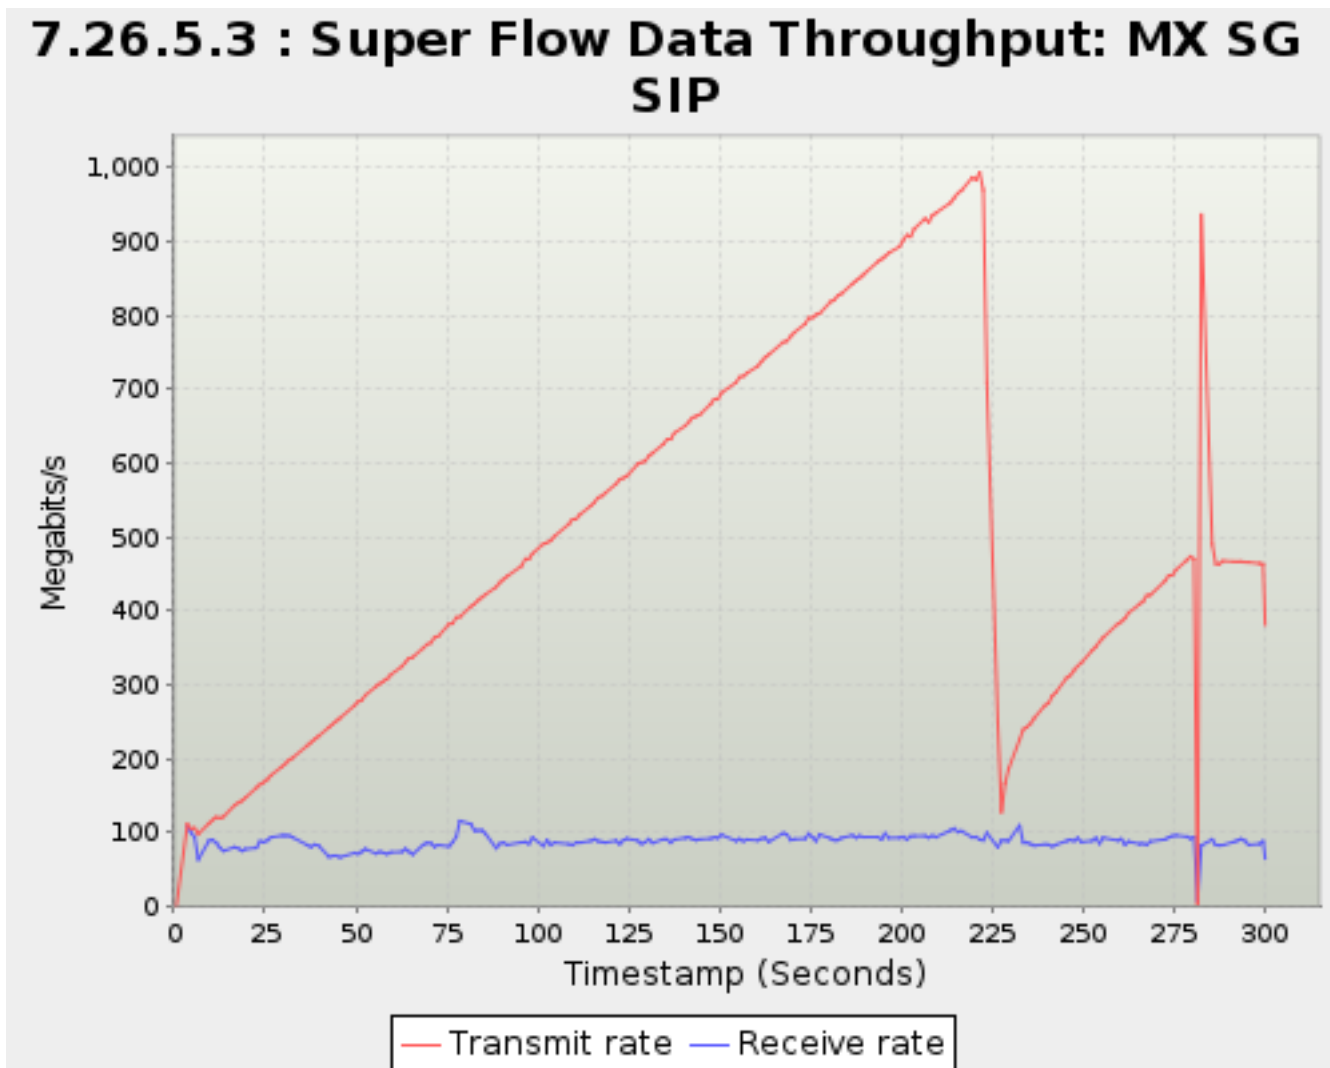

7.26.5.3. Super Flow Data Throughput: MX SG SIP

Data Rate shown includes Ethernet overhead.

Rates can fluctuate slightly above the physical maximum due to round-off errors in calculations.

Physical speeds on fiber optic can legitimately exceed 10Gbps.

Timestamp	Transmit rate	Receive rate
<i>Seconds</i>	<i>Megabits/s</i>	
0.618	0.1305	0.00
3.639	111.2	108.1
4.617	104.9	99.52
5.639	105.7	93.74
6.639	97.82	63.24
9.640	112.4	89.04
10.640	~117	89.63
11.640	120.6	85.72
12.640	119.4	78.86
13.617	121.3	74.92
16.622	136.6	79.90
17.640	139.9	78.42
18.640	142.8	75.02
19.618	146.8	77.29
22.640	160.3	78.94
23.617	164.9	88.03
24.618	167.6	86.86
25.640	171.4	88.87
26.640	177.1	93.35