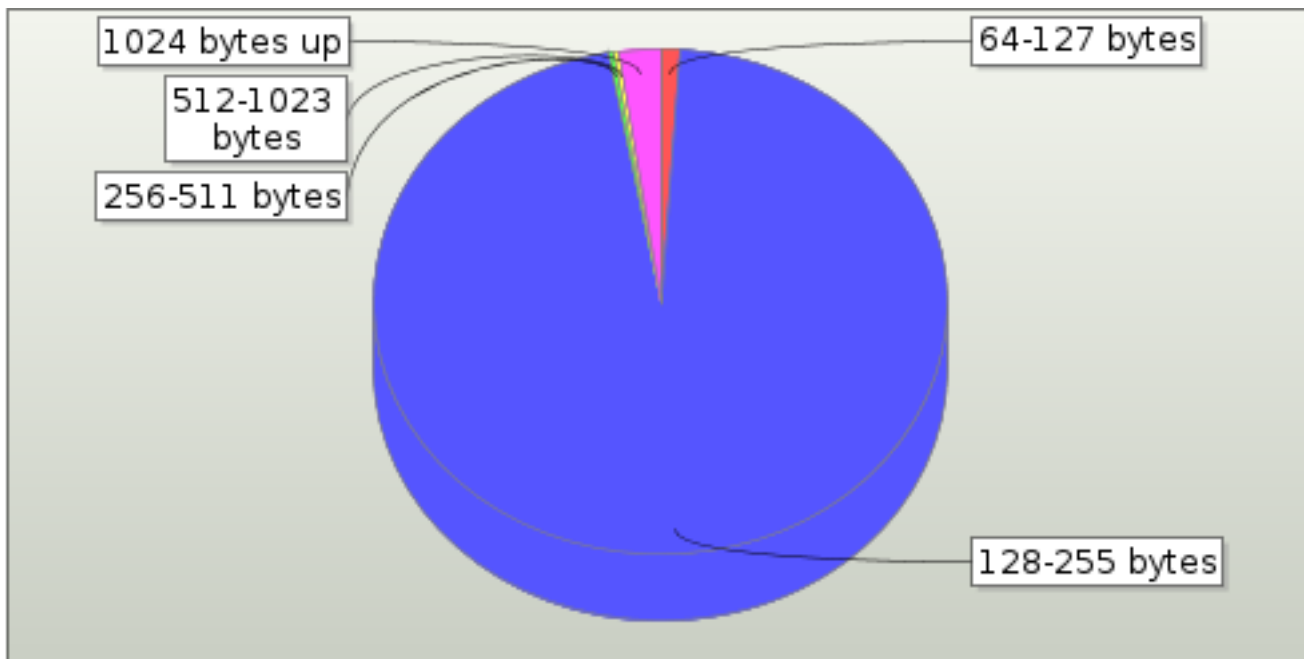

7.22. Transmitted Frame Size

Measurement	Value (Frames)
64-127 bytes	783,423
128-255 bytes	70,942,393
256-511 bytes	208,477
512-1023 bytes	199,071
1024 bytes up	1,714,899