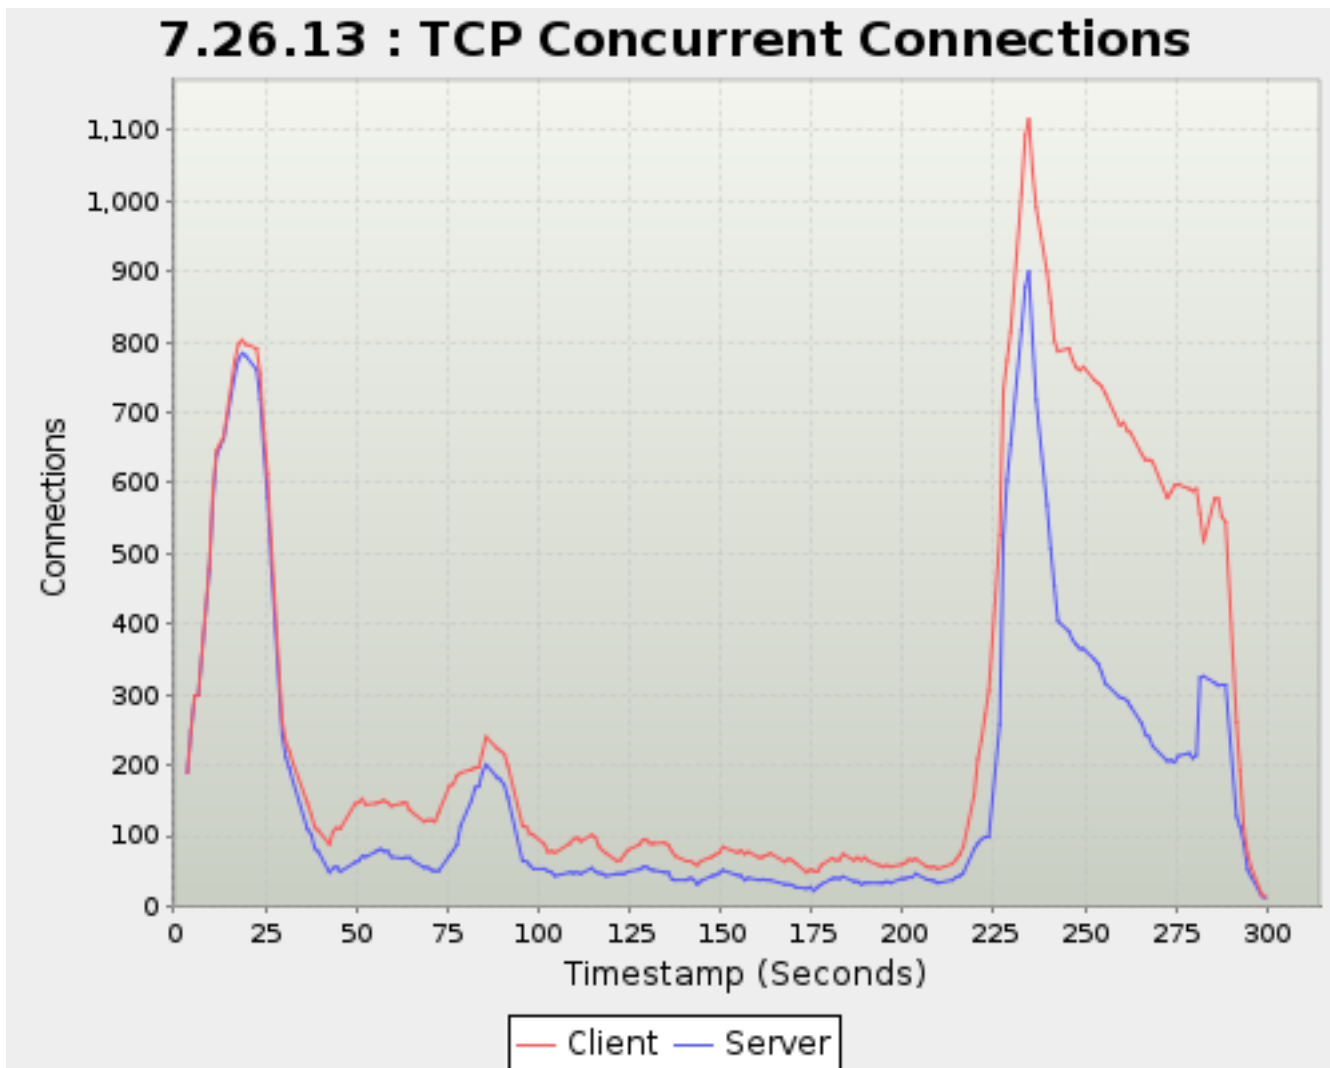

7.26.13. TCP Concurrent Connections

Timestamp	Client	Server
<i>Seconds</i>	<i>TCP Sessions</i>	
3.639	189	189
4.617	248	248
5.639	298	298
6.639	299	299
9.640	480	475
10.640	588	574
11.640	646	640
12.640	656	652
13.617	666	663
16.622	773	752
17.640	797	775
18.640	803	784
19.618	797	781
22.640	791	761
23.617	755	719
24.618	677	646
25.640	613	580
26.640	518	486
29.640	264	244
30.640	233	211
31.618	220	196
32.640	203	177
36.622	146	109
37.640	130	102