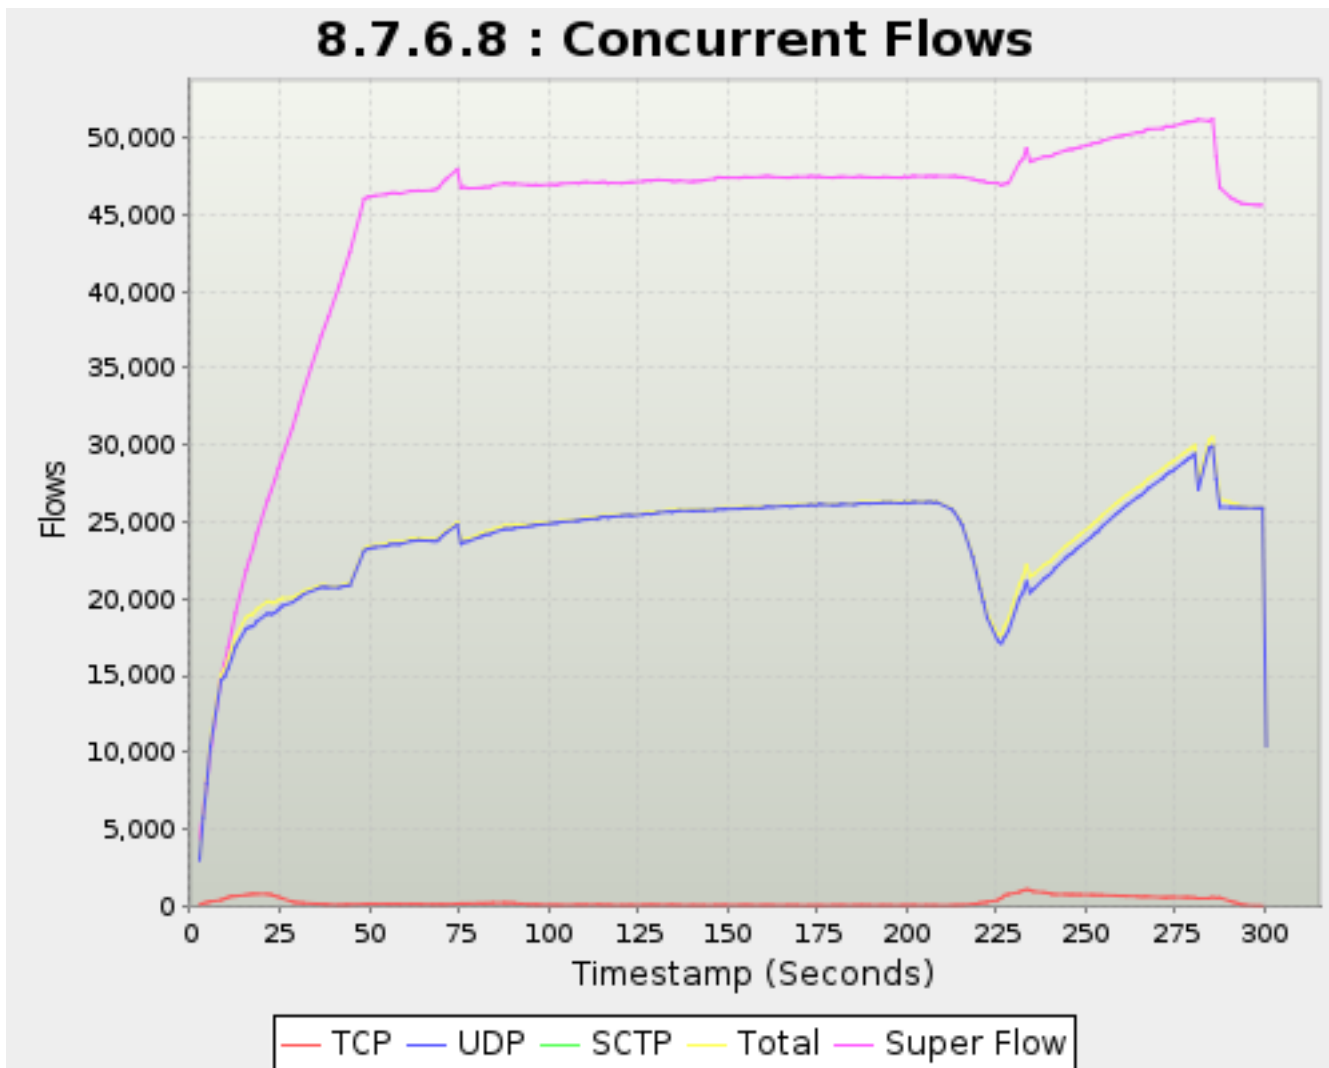

8.7.6.8. Concurrent Flows

Timestamp	TCP	UDP	SCTP	Total	Super Flow
<i>Seconds</i>	<i>Flows</i>				
0	0	0	0	0	0
2.638	99	2,998	0	3,097	4,385
3.637	183	5,775	0	5,958	6,078
4.650	249	7,958	0	8,207	8,042
5.637	298	10,392	0	10,690	10,069
8.637	398	14,697	0	15,095	14,992
9.637	478	14,929	0	15,407	15,787
10.638	588	15,487	0	16,075	16,835
11.637	646	16,134	0	16,780	17,921
12.637	656	16,872	0	17,528	19,049
15.637	732	18,043	0	18,775	21,840
16.650	773	18,168	0	18,941	22,601
17.637	796	18,206	0	19,002	23,294
18.637	794	18,519	0	19,313	24,216
21.650	791	19,036	0	19,827	26,421
22.637	752	18,991	0	19,743	27,024
23.649	671	19,072	0	19,743	27,707
24.650	604	19,290	0	19,894	28,480
25.638	514	19,514	0	20,028	29,176
28.638	284	19,766	0	20,050	31,141
29.638	244	19,942	0	20,186	31,949
30.638	224	20,084	0	20,308	32,718
31.649	205	20,291	0	20,496	33,512
35.638	153	20,649	0	20,802	36,348