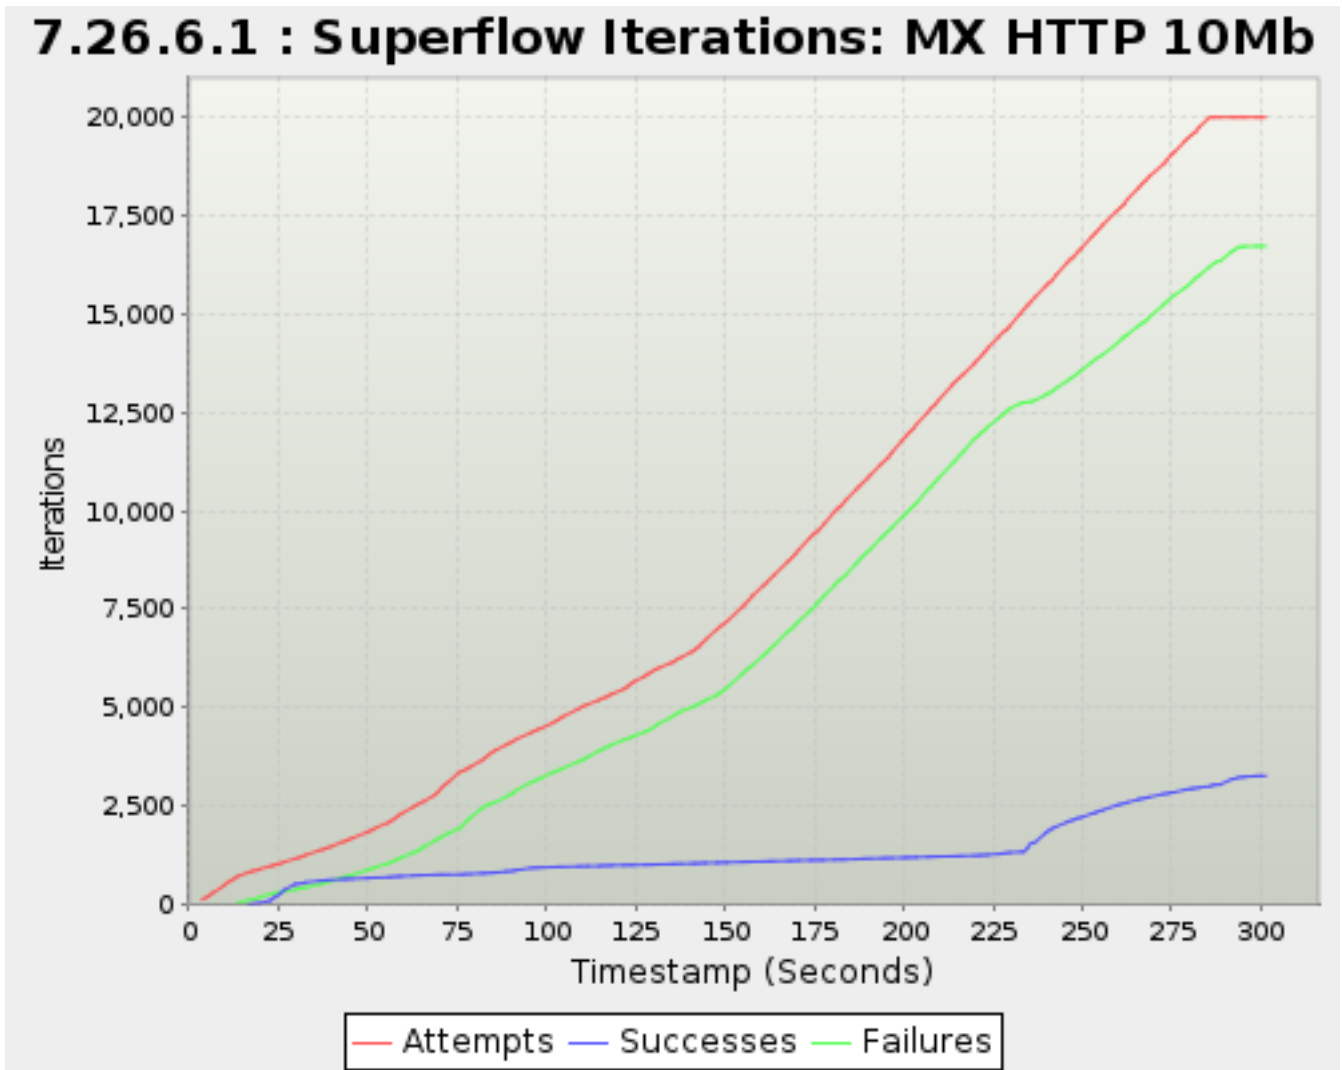

7.26.6.1. Superflow Iterations: MX HTTP 10Mb

Timestamp <i>Seconds</i>	Attempts	Successes <i>Sessions</i>	Failures
0.618	0	0	0
3.639	126	0	0
4.617	166	0	0
5.639	218	0	0
6.639	289	0	0
9.640	463	0	0
10.640	551	0	0
11.640	596	0	0
12.640	649	0	0
13.617	711	0	35
16.622	809	2	108
17.640	839	5	123
18.640	857	18	132
19.618	887	25	177
22.640	964	93	258
23.617	987	156	274
24.618	1,018	213	291
25.640	1,039	285	308
26.640	1,076	361	324
29.640	1,153	508	371
30.640	1,181	519	391
31.618	1,215	531	410
32.640	1,250	554	429
36.622	1,372	595	508