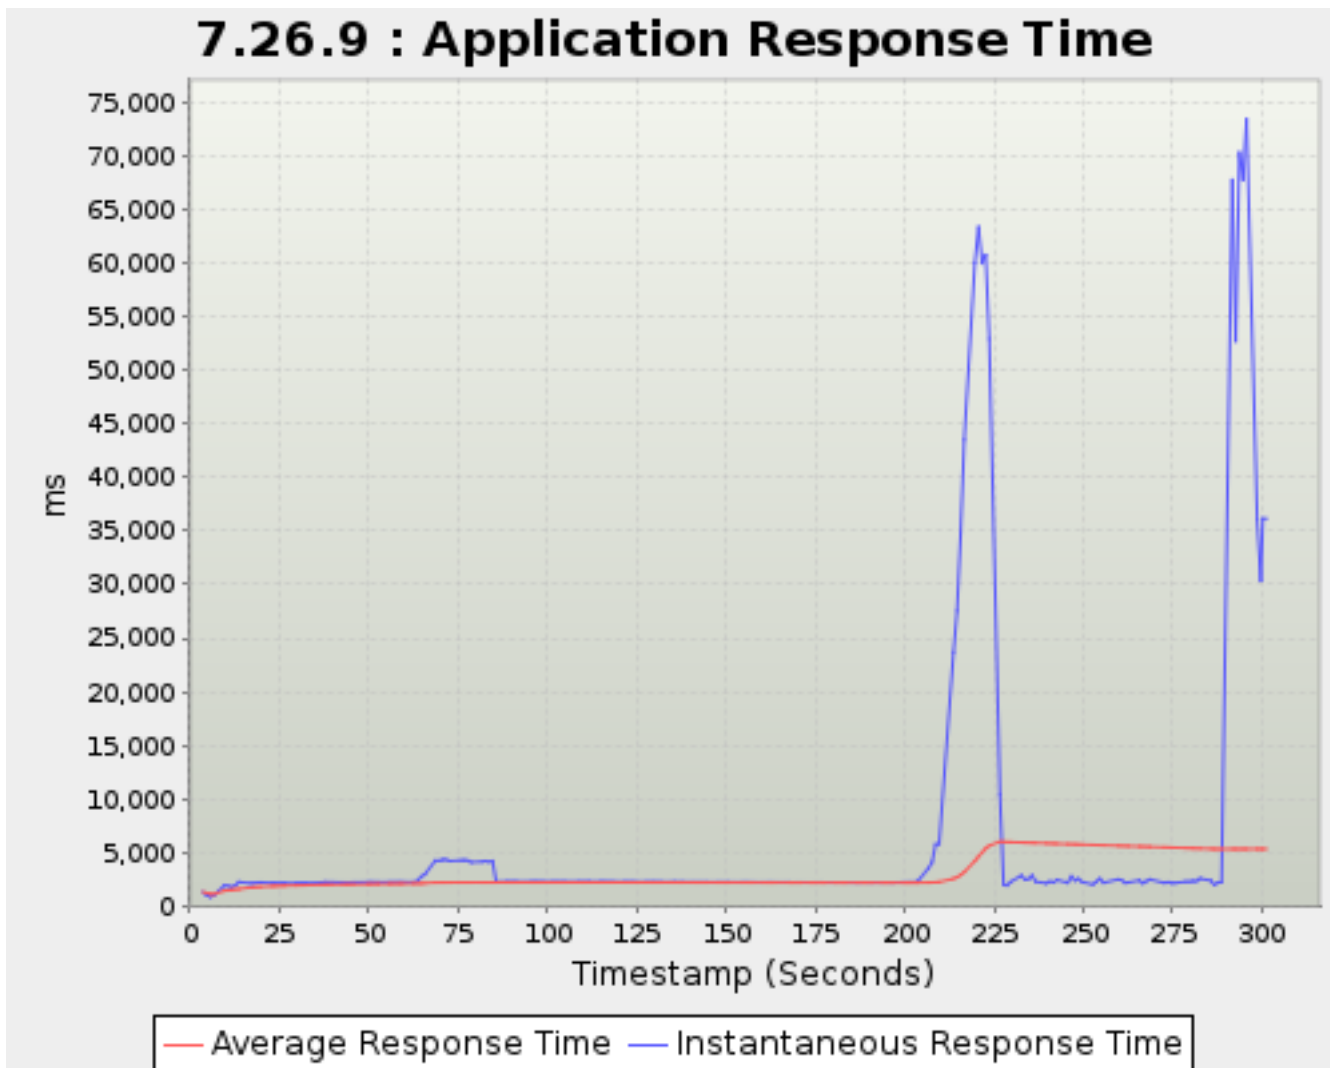

7.26.9. Application Response Time

Timestamp	Average Response Time	Instantaneous Response Time
<i>Seconds</i>		<i>Milliseconds</i>
0.618	0.0000	0.0000
3.639	1,334.7489	1,329.9401
4.617	1,228.7277	1,010.9024
5.639	1,148.0179	875.4192
6.639	1,131.2682	1,003.7150
9.640	1,445.2333	1,948.3380
10.640	1,501.5924	1,877.0834
11.640	1,532.7880	1,796.4248
12.640	1,561.7240	1,928.3219
13.617	1,599.8258	2,261.0460
16.622	1,735.3337	2,145.7619
17.640	1,762.9159	2,144.1465
18.640	1,786.3524	2,190.9291
19.618	1,809.8054	2,223.4470
22.640	1,871.7741	2,171.3249
23.617	1,885.6577	2,167.3486
24.618	1,897.4772	2,162.2035
25.640	1,909.3569	2,166.8050
26.640	1,919.9406	2,156.6016
29.640	1,944.5995	2,145.2686
30.640	1,952.6759	2,172.0082
31.618	1,959.7400	2,165.0429
32.640	1,966.8329	2,160.3565
36.622	2,003.9559	2,210.8777