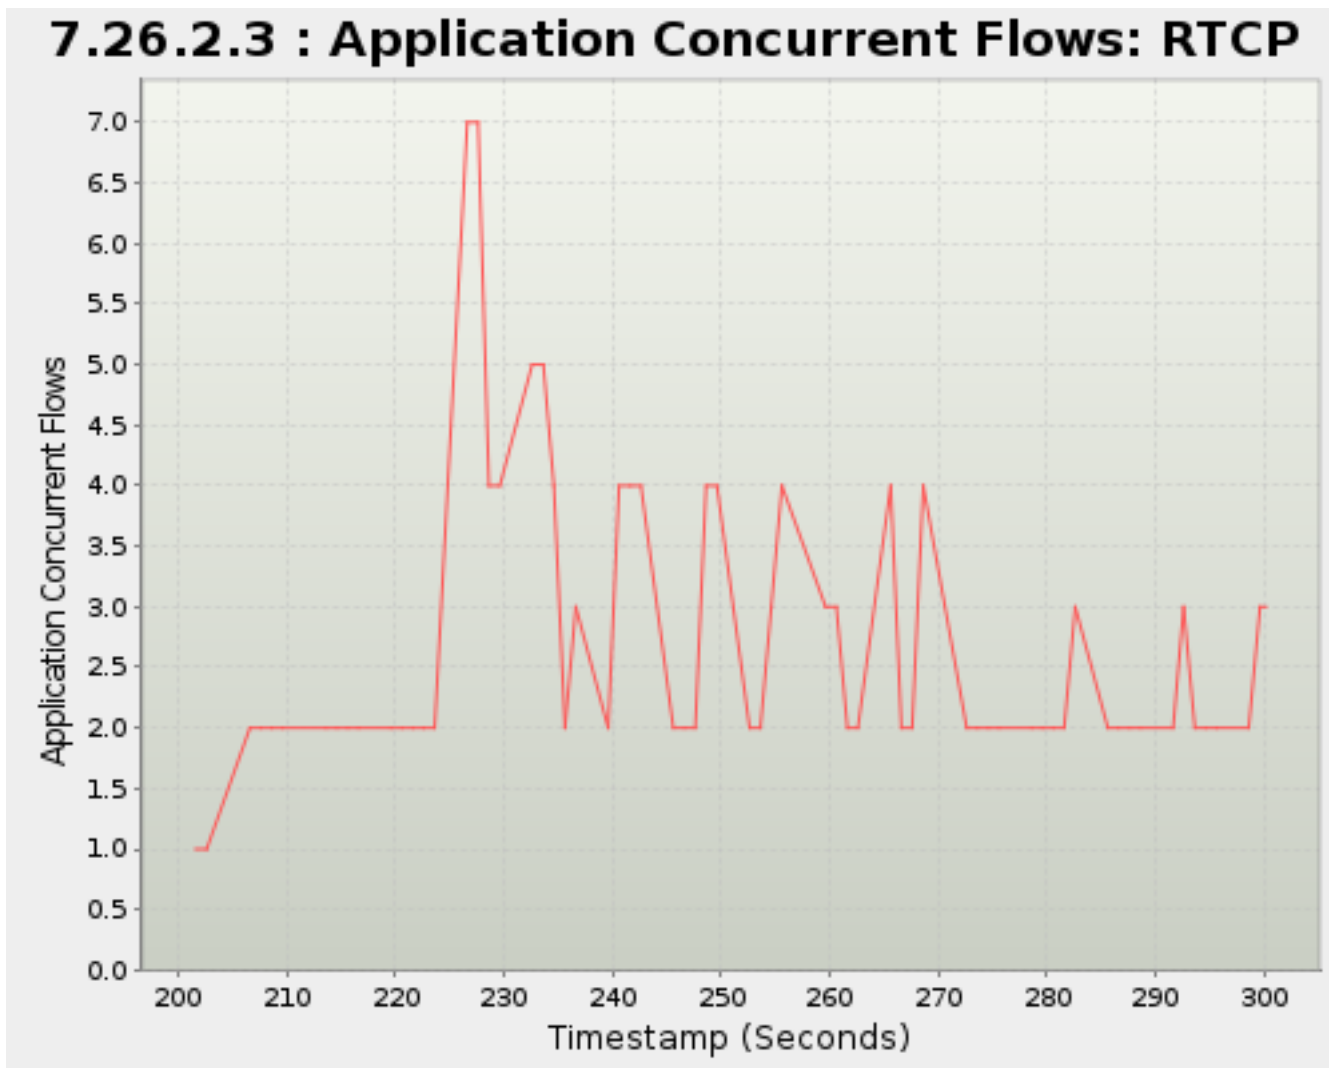

7.26.2.3. Application Concurrent Flows: RTCP

Timestamp	Application Concurrent Flows
<i>Seconds</i>	<i>Flows</i>
6.639	0
9.640	0
10.640	0
11.640	0
12.640	0
13.617	0
16.622	0
17.640	0
18.640	0
19.618	0
22.640	0
23.617	0
24.618	0
25.640	0
26.640	0
29.640	0
30.640	0
31.618	0
32.640	0
36.622	0
37.640	0
38.640	0
39.641	0
42.640	0