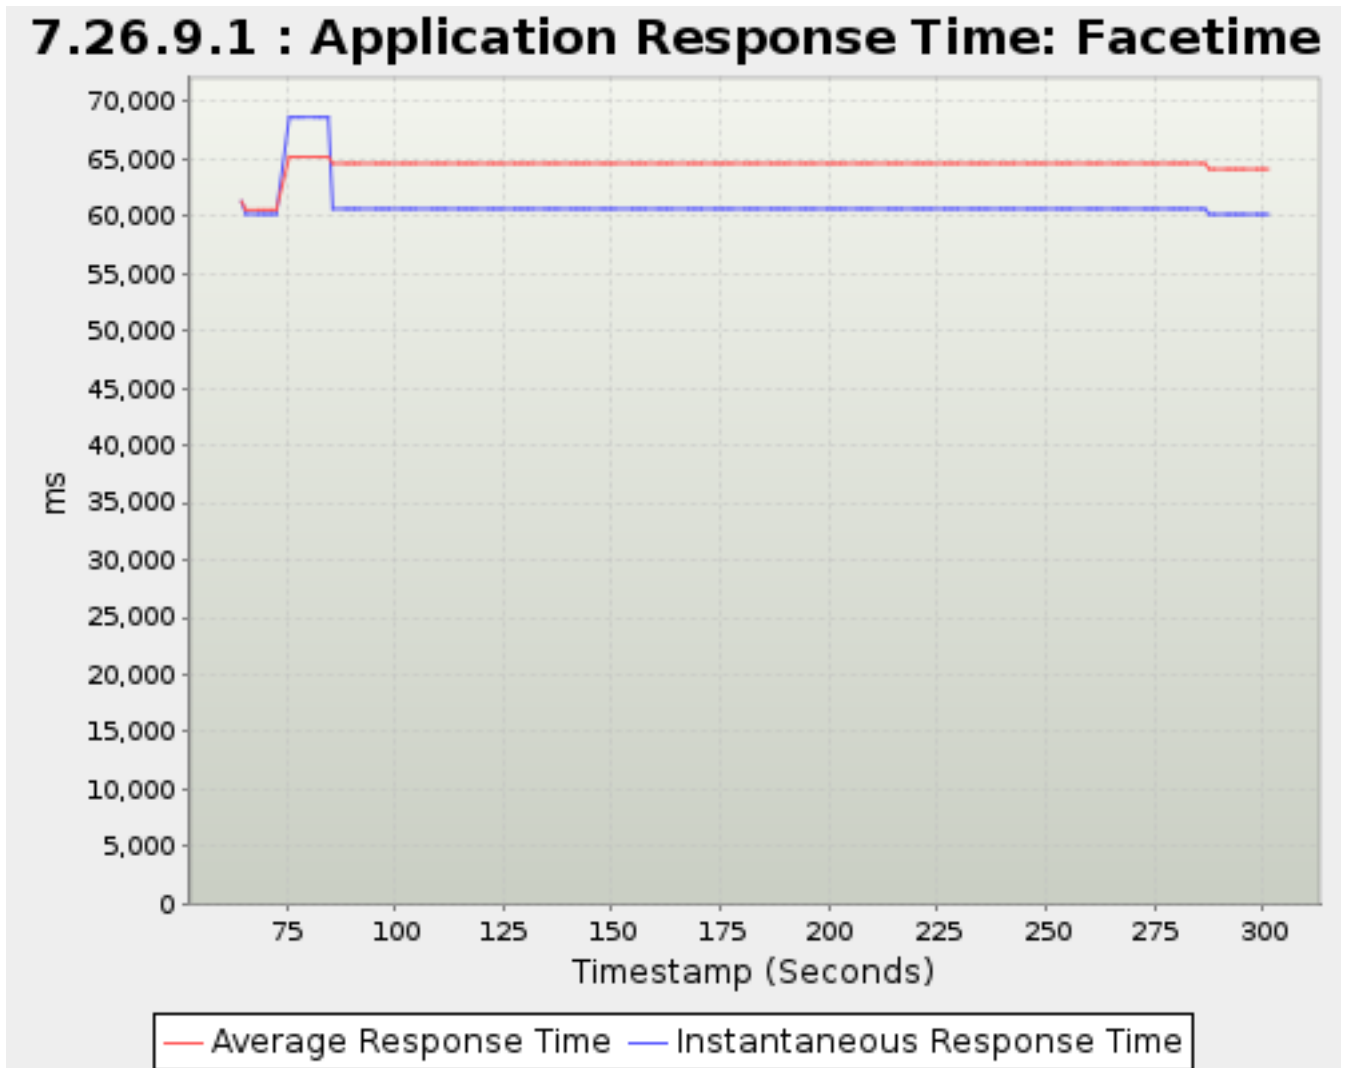

7.26.9.1. Application Response Time: Facetime

Timestamp	Average Response Time	Instantaneous Response Time
<i>Seconds</i>	<i>Milliseconds</i>	<i>Milliseconds</i>
3.639	0.0000	0.0000
4.617	0.0000	0.0000
5.639	0.0000	0.0000
6.639	0.0000	0.0000
9.640	0.0000	0.0000
10.640	0.0000	0.0000
11.640	0.0000	0.0000
12.640	0.0000	0.0000
13.617	0.0000	0.0000
16.622	0.0000	0.0000
17.640	0.0000	0.0000
18.640	0.0000	0.0000
19.618	0.0000	0.0000
22.640	0.0000	0.0000
23.617	0.0000	0.0000
24.618	0.0000	0.0000
25.640	0.0000	0.0000
26.640	0.0000	0.0000
29.640	0.0000	0.0000
30.640	0.0000	0.0000
31.618	0.0000	0.0000
32.640	0.0000	0.0000
36.622	0.0000	0.0000
37.640	0.0000	0.0000