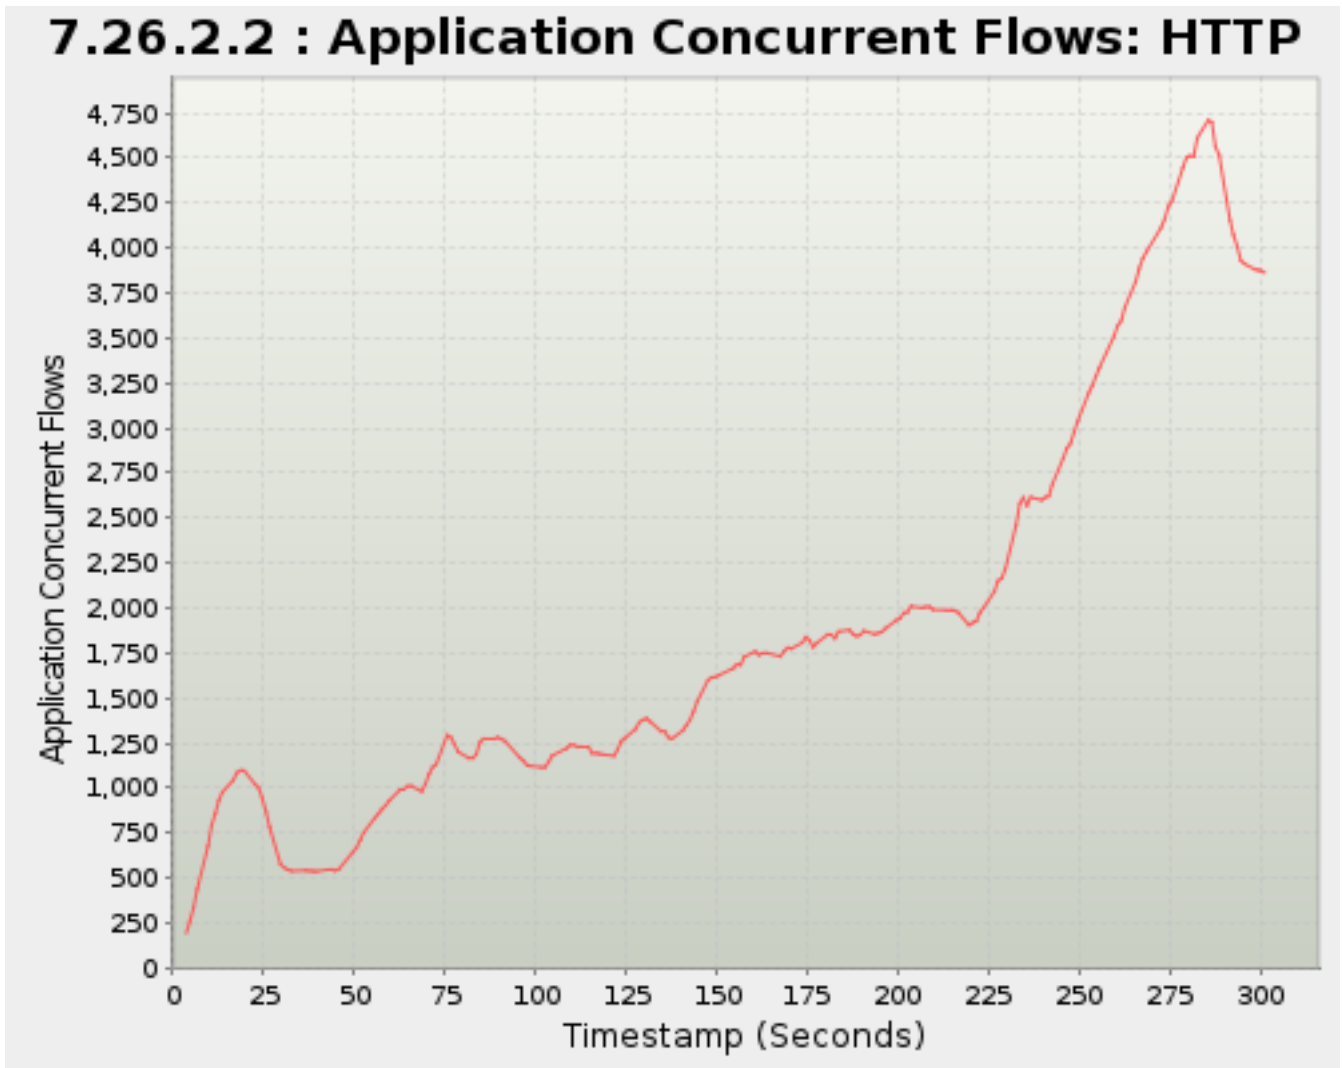

7.26.2.2. Application Concurrent Flows: HTTP

Timestamp	Application Concurrent Flows
<i>Seconds</i>	<i>Flows</i>
3.639	196
4.617	259
5.639	336
6.639	438
9.640	678
10.640	794
11.640	859
12.640	933
13.617	978
16.622	1,045
17.640	1,086
18.640	1,099
19.618	1,097
22.640	1,021
23.617	1,001
24.618	943
25.640	869
26.640	783
29.640	577
30.640	559
31.618	548
32.640	540
36.622	543
37.640	541