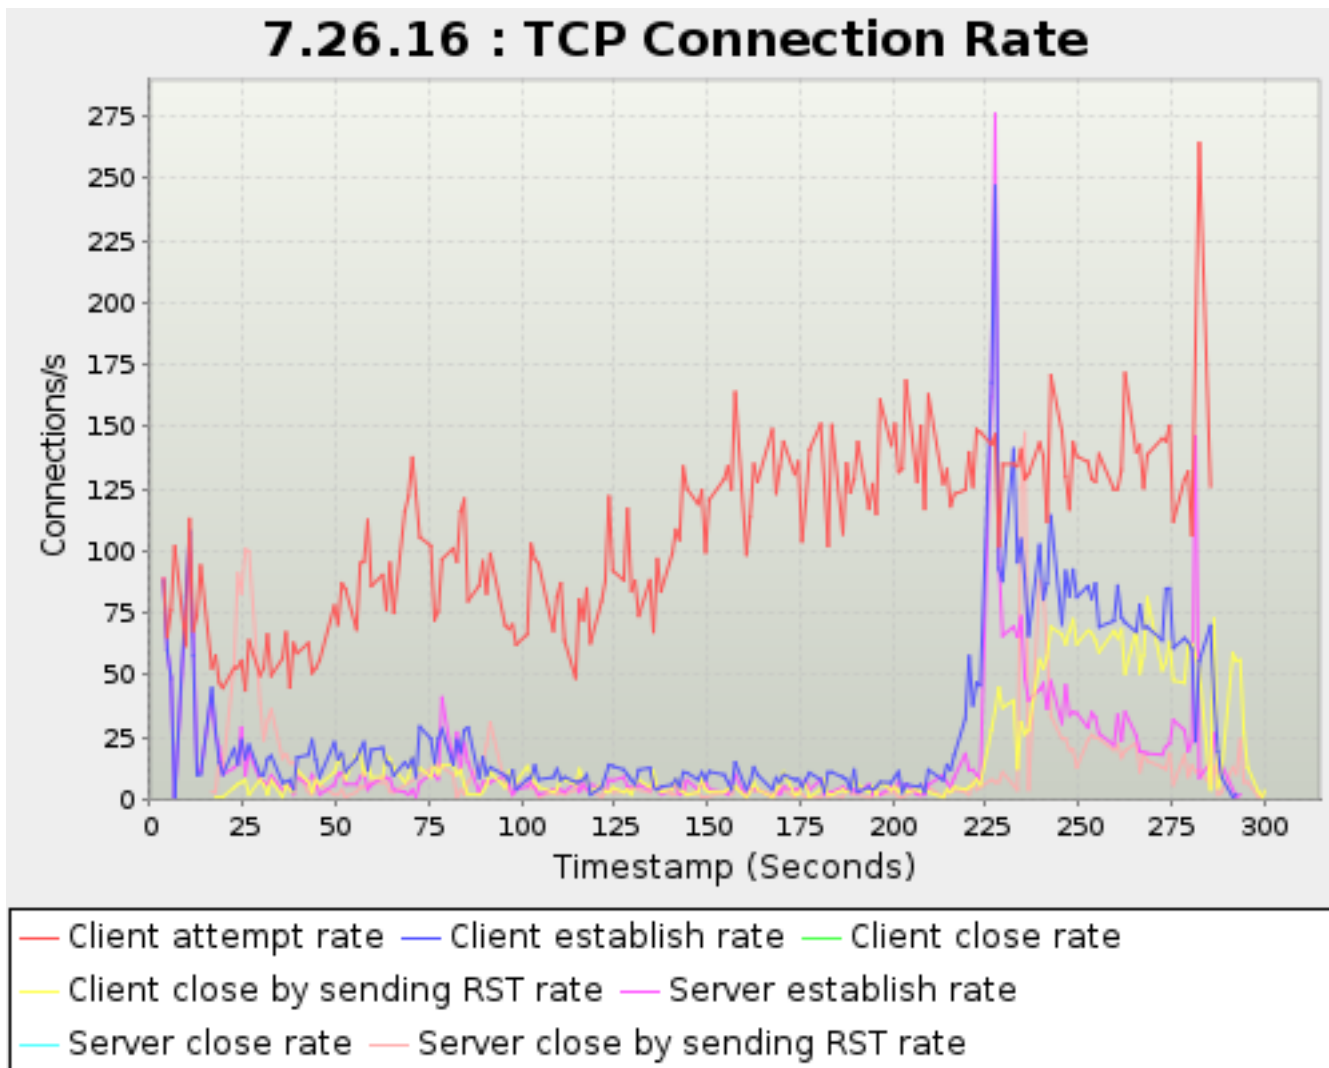

7.26.16. TCP Connection Rate

Timestamp	Client attempt rate	Client establish rate	Client close rate	Client close by sending RST rate	Server establish rate	Server close rate	Server close by sending RST rate
Seconds	TCP Sessions/s						
3.639	89.09	88.09	0.00	0.00	89.09	0.00	0.00
4.617	65.44	60.33	0.00	0.00	60.33	0.00	0.00
5.639	76.32	48.92	0.00	0.00	48.92	0.00	0.00
6.639	102	1	0.00	0.00	1	0.00	0.00
9.640	62	82	0.00	0.00	77	0.00	0.00
10.640	113	108	0.00	0.00	99	0.00	0.00
11.640	68	58	0.00	0.00	66	0.00	0.00
12.640	74	10	0.00	0.00	12	0.00	0.00
13.617	94.17	10.24	0.00	0.00	11.26	0.00	0.00
16.622	52.95	44.81	0.00	0.00	41.75	0.00	3.055
17.640	57.96	27.50	0.00	0.9823	25.54	0.00	2.947
18.640	47	15	0.00	0.00	21	0.00	18
19.618	44.99	10.22	0.00	1.022	10.22	0.00	12.27
22.640	53.05	20.63	0.00	4.912	12.77	0.00	54.03
23.617	53.22	14.33	0.00	6.141	14.33	0.00	91.10
24.618	55.94	23.98	0.00	6.993	28.97	0.00	82.92
25.640	44.03	16.63	0.00	7.828	9.785	0.00	100.8
26.640	64	22	0.00	2	19	0.00	100
29.640	50	10	0.00	8	8	0.00	39
30.640	53	10	0.00	6	7	0.00	24
31.618	66.46	16.36	0.00	2.045	6.135	0.00	31.70