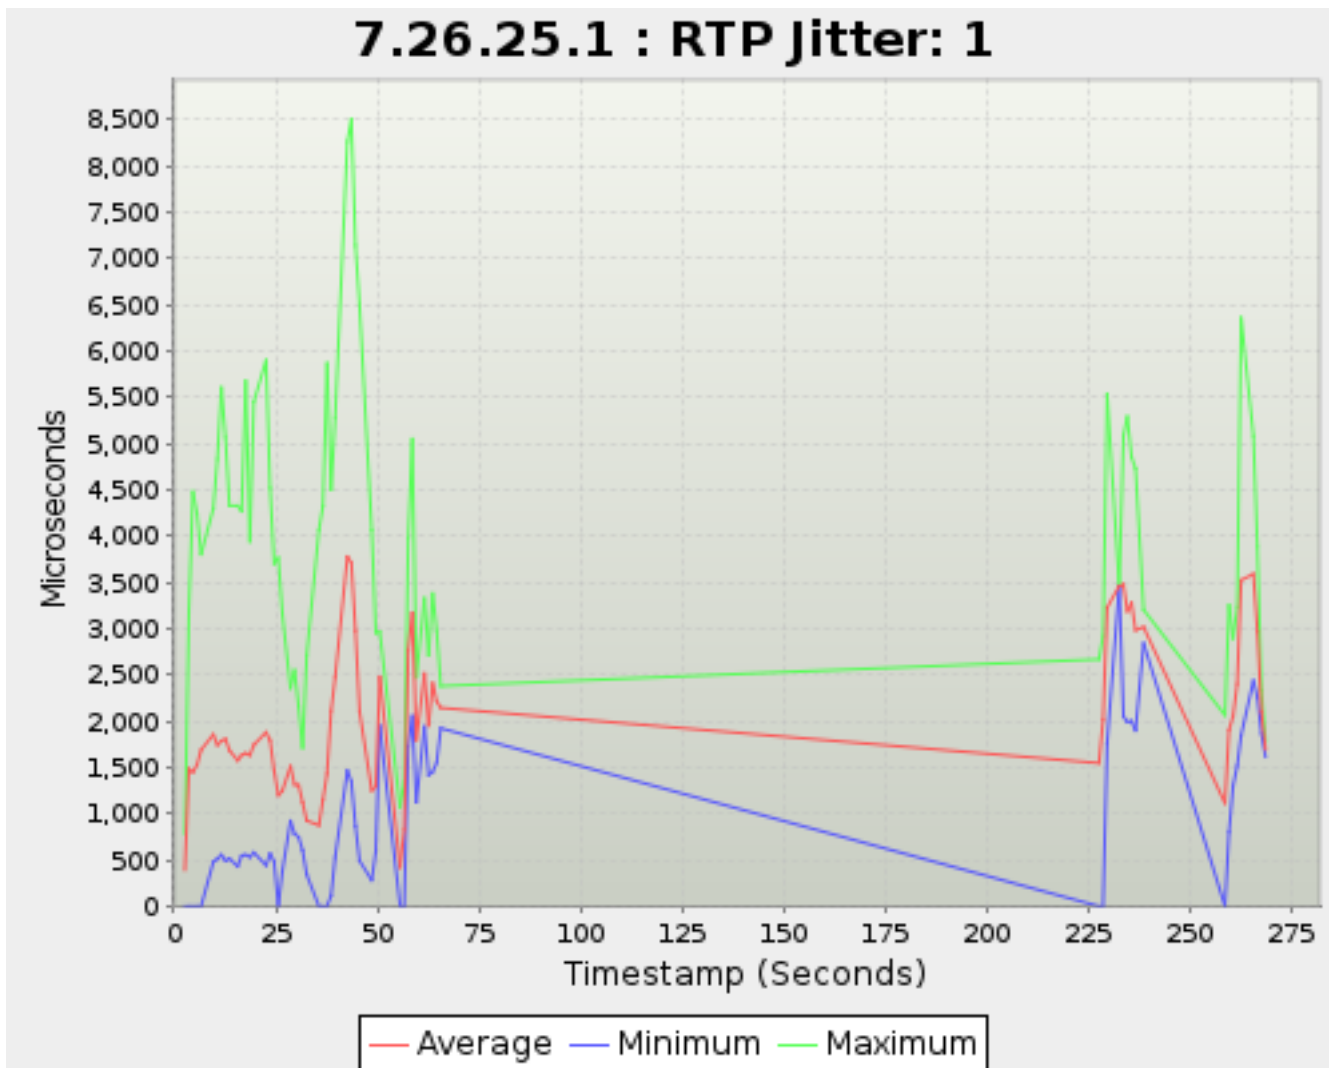

7.26.25.1. RTP Jitter: 1

Timestamp	Average	Minimum	Maximum
<i>Seconds</i>		<i>Microseconds</i>	
2.640	392.47058823529414	0.0	784.875
3.639	1,484.5637931034482	0.0	3,175.0
4.617	1,448.469260326609	0.0	4,478.5
5.639	1,527.7866253016202	0.0	4,243.875
6.639	1,688.4903846153845	0.0	3,803.375
9.640	1,855.2542323409223	477.875	4,296.25
10.640	1,742.1509206157561	511.375	4,831.125
11.640	1,786.3559756488305	554.875	5,605.0
12.640	1,805.4797101449276	491.25	5,066.0
13.617	1,684.8910008910009	514.25	4,329.0
15.640	1,575.1250423585225	431.125	4,327.875
16.622	1,633.2159836065573	547.75	4,268.125
17.640	1,653.072192513369	555.375	5,676.125
18.640	1,630.969903463941	531.25	3,942.375
19.618	1,743.0423476968797	579.75	5,450.125
22.640	1,879.3122270742358	442.625	5,898.75
23.617	1,793.4318181818182	567.0	4,520.375
24.618	1,463.063492063492	484.125	3,702.625
25.640	1,199.85	0.0	3,764.75
26.640	1,246.7751937984497	378.875	3,162.5
28.640	1,510.7941176470588	922.75	2,355.5
29.640	1,313.9252336448599	783.25	2,549.625
30.640	1,307.5443037974683	747.375	2,159.0
31.618	1,122.8805970149253	604.25	1,713.0