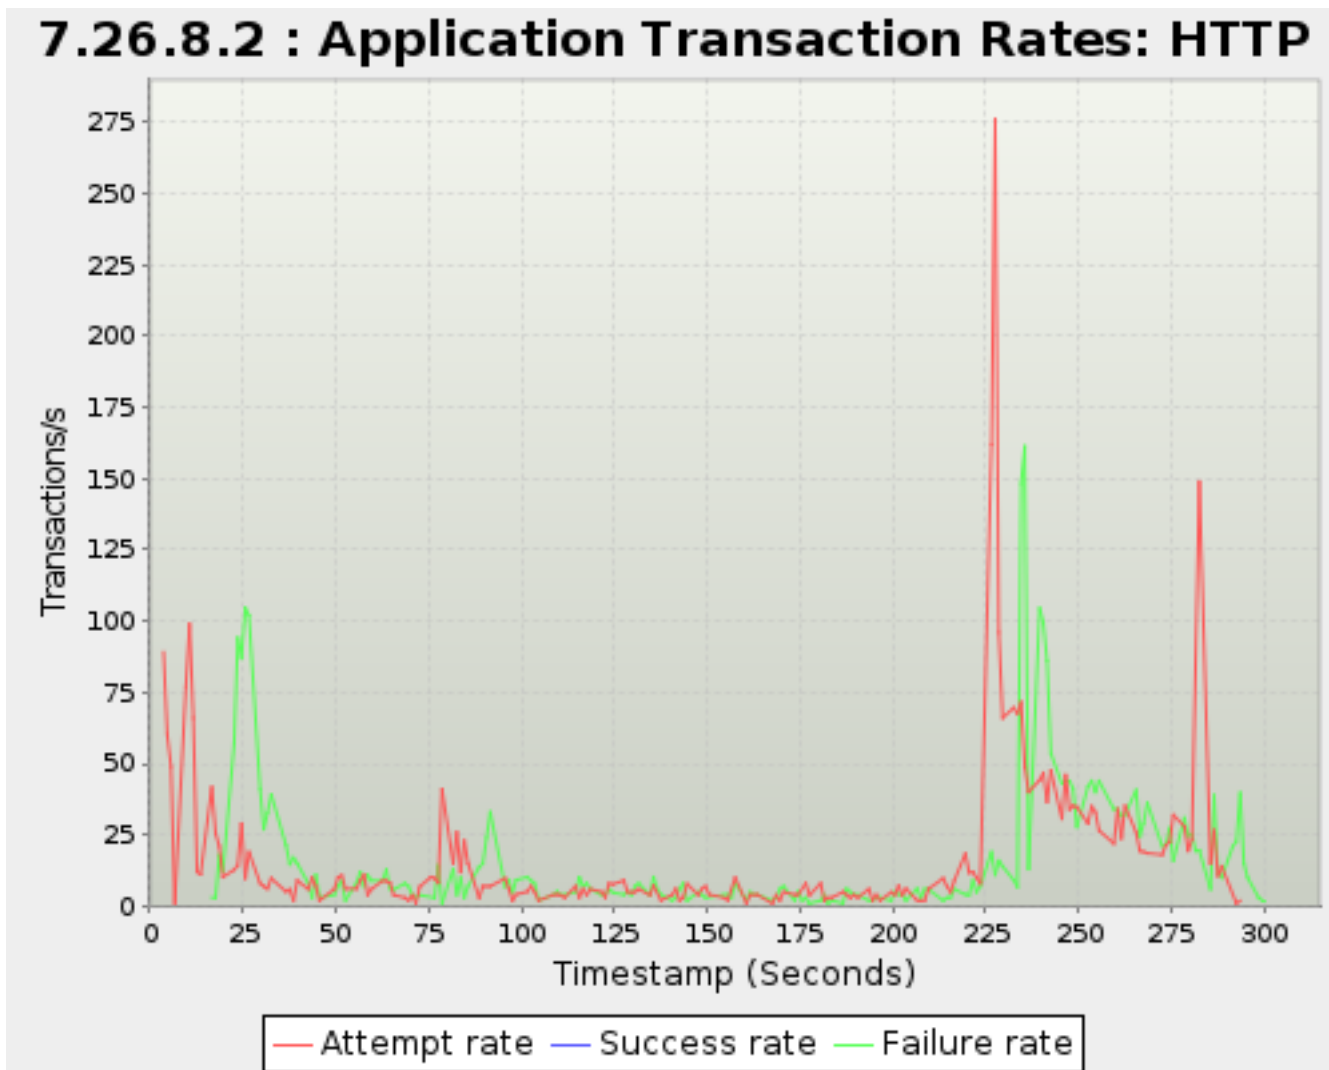

7.26.8.2. Application Transaction Rates: HTTP

Timestamp	Attempt rate	Success rate	Failure rate
<i>Seconds</i>		<i>Transactions/s</i>	
3.639	89.09	0.00	0.00
4.617	60.33	0.00	0.00
5.639	48.92	0.00	0.00
6.639	1	0.00	0.00
9.640	77	0.00	0.00
10.640	99	0.00	0.00
11.640	66	0.00	0.00
12.640	12	0.00	0.00
13.617	11.26	0.00	0.00
16.622	41.75	0.00	3.055
17.640	25.54	0.00	2.947
18.640	21	0.00	18
19.618	10.22	0.00	12.27
22.640	12.77	0.00	56.97
23.617	14.33	0.00	94.17
24.618	28.97	0.00	86.91
25.640	9.785	0.00	104.7
26.640	19	0.00	102
29.640	8	0.00	41
30.640	7	0.00	27
31.618	6.135	0.00	32.72
32.640	9.785	0.00	39.14
36.622	5.092	0.00	21.38
37.640	5.894	0.00	14.73