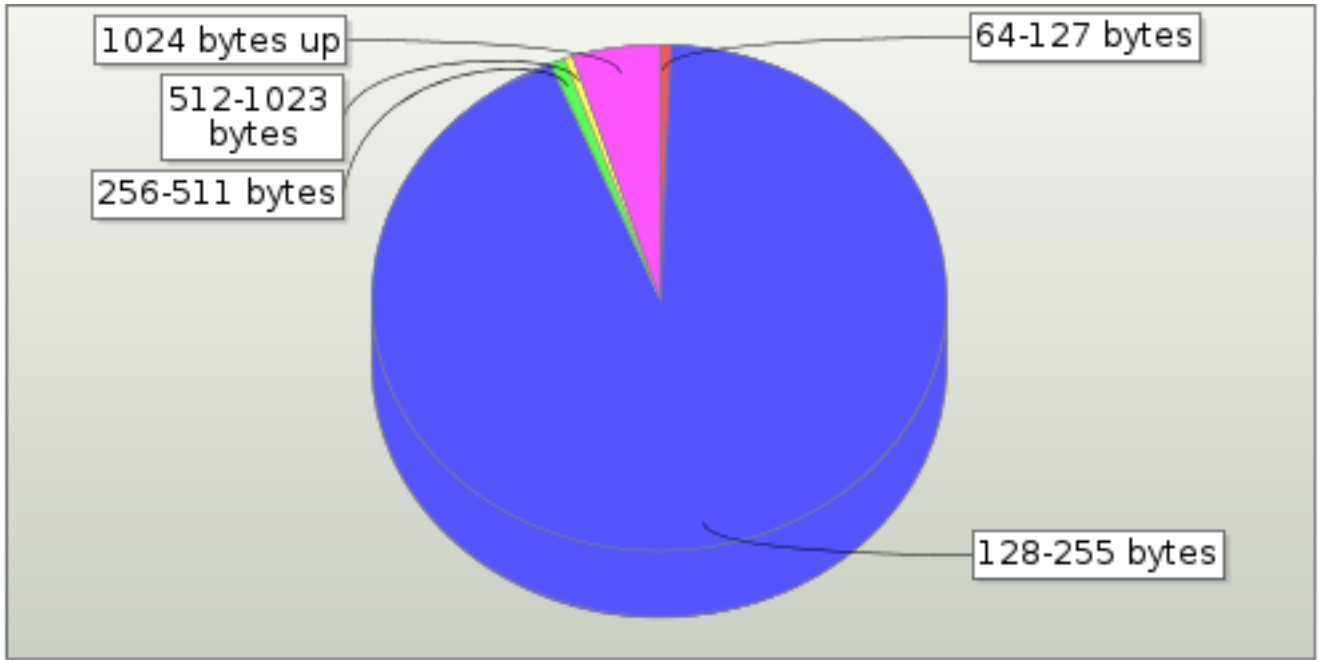

7.23. Received Frame Size

Received Frame Size statistics are currently aggregated "per interface", and not "per test component".

Measurement	Value (Frames)
64-127 bytes	83,615
128-255 bytes	12,692,225
256-511 bytes	112,879
512-1023 bytes	68,204
1024 bytes up	667,028