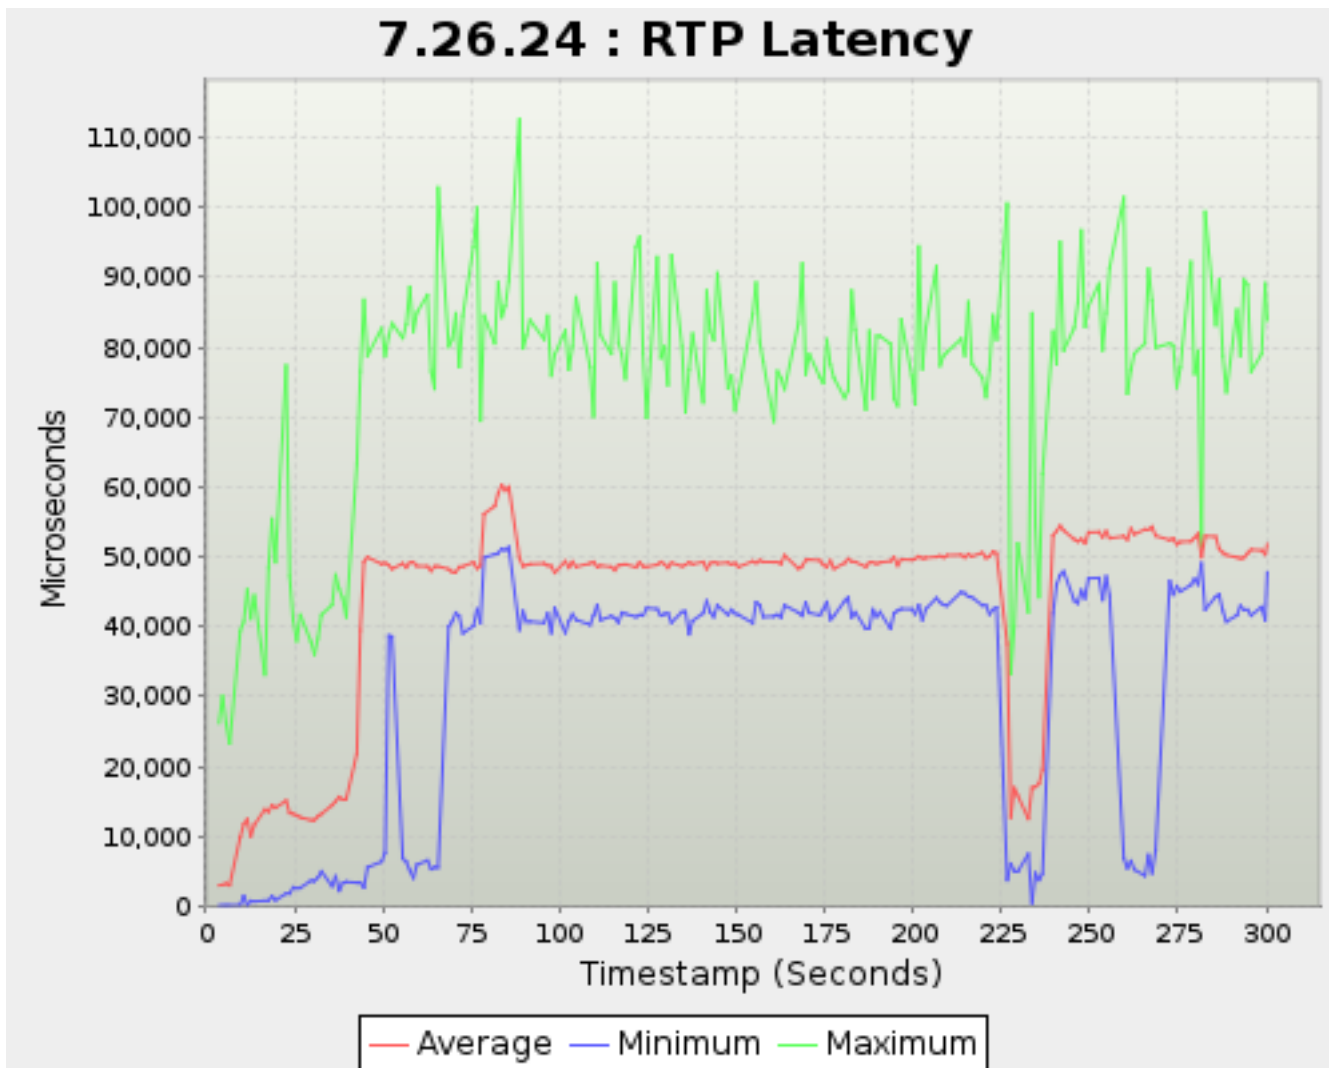

7.26.24. RTP Latency

Timestamp	Average	Minimum	Maximum
<i>Seconds</i>		<i>Microseconds</i>	
3.639	2,987.1758263098613	91.75	26,228.0
4.617	3,080.6764078959563	108.125	30,068.625
5.639	3,229.623738146222	96.875	26,190.375
6.639	2,994.9984612543853	108.5	23,318.75
9.640	9,908.650563005187	164.0	39,413.0
10.640	11,740.239214294166	1,483.375	40,718.0
11.640	12,434.251982887083	151.5	45,312.625
12.640	10,019.270796140201	759.125	41,153.25
13.617	11,638.828357152965	678.625	44,490.0
16.622	13,853.056009597361	791.875	33,149.625
17.640	13,510.078254683423	785.375	48,421.625
18.640	14,457.891769344506	1,424.75	55,463.5
19.618	14,086.871314789854	856.5	49,241.75
22.640	15,105.142634450507	1,824.375	77,404.875
23.617	13,317.092001165423	1,817.625	47,224.5
24.618	13,226.979497047309	2,693.0	40,953.5
25.640	13,009.688176148657	2,558.5	37,979.625
26.640	12,714.60212002337	2,618.0	41,708.375
29.640	12,325.330880441521	3,662.375	37,888.875
30.640	12,327.785196398694	3,603.625	36,036.625
31.618	12,846.946493933785	4,107.375	38,355.5
32.640	13,220.497016440024	4,976.125	41,728.625
35.640	14,460.744470908472	2,871.25	43,131.375
36.622	15,009.25958399403	4,288.5	47,450.625