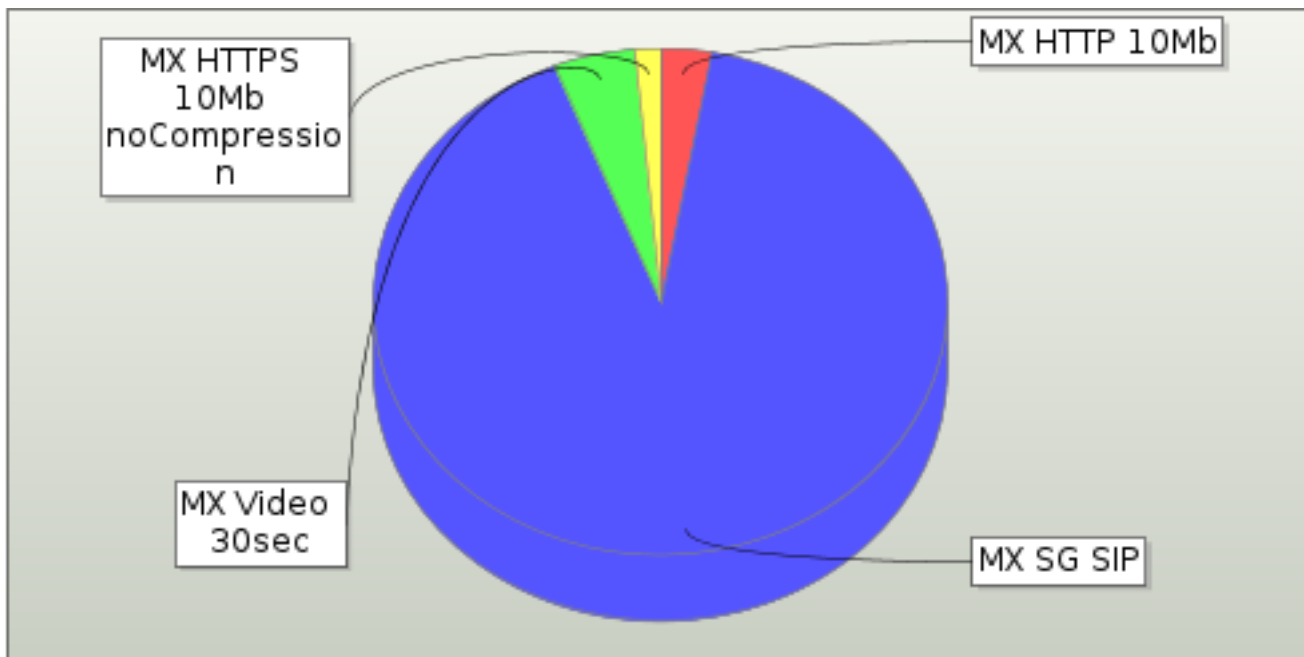

7.10. Super Flow Iterations

There may be slices in this graph that are too small to be displayed.

Super Flow	Iterations (Sessions)	Iterations (%)
MX HTTP 10Mb	19,999	2.857%
MX SG SIP	637,560	91.086%
MX Video 30sec	32,233	4.605%
MX HTTPS 10Mb noCompression	10,161	1.452%