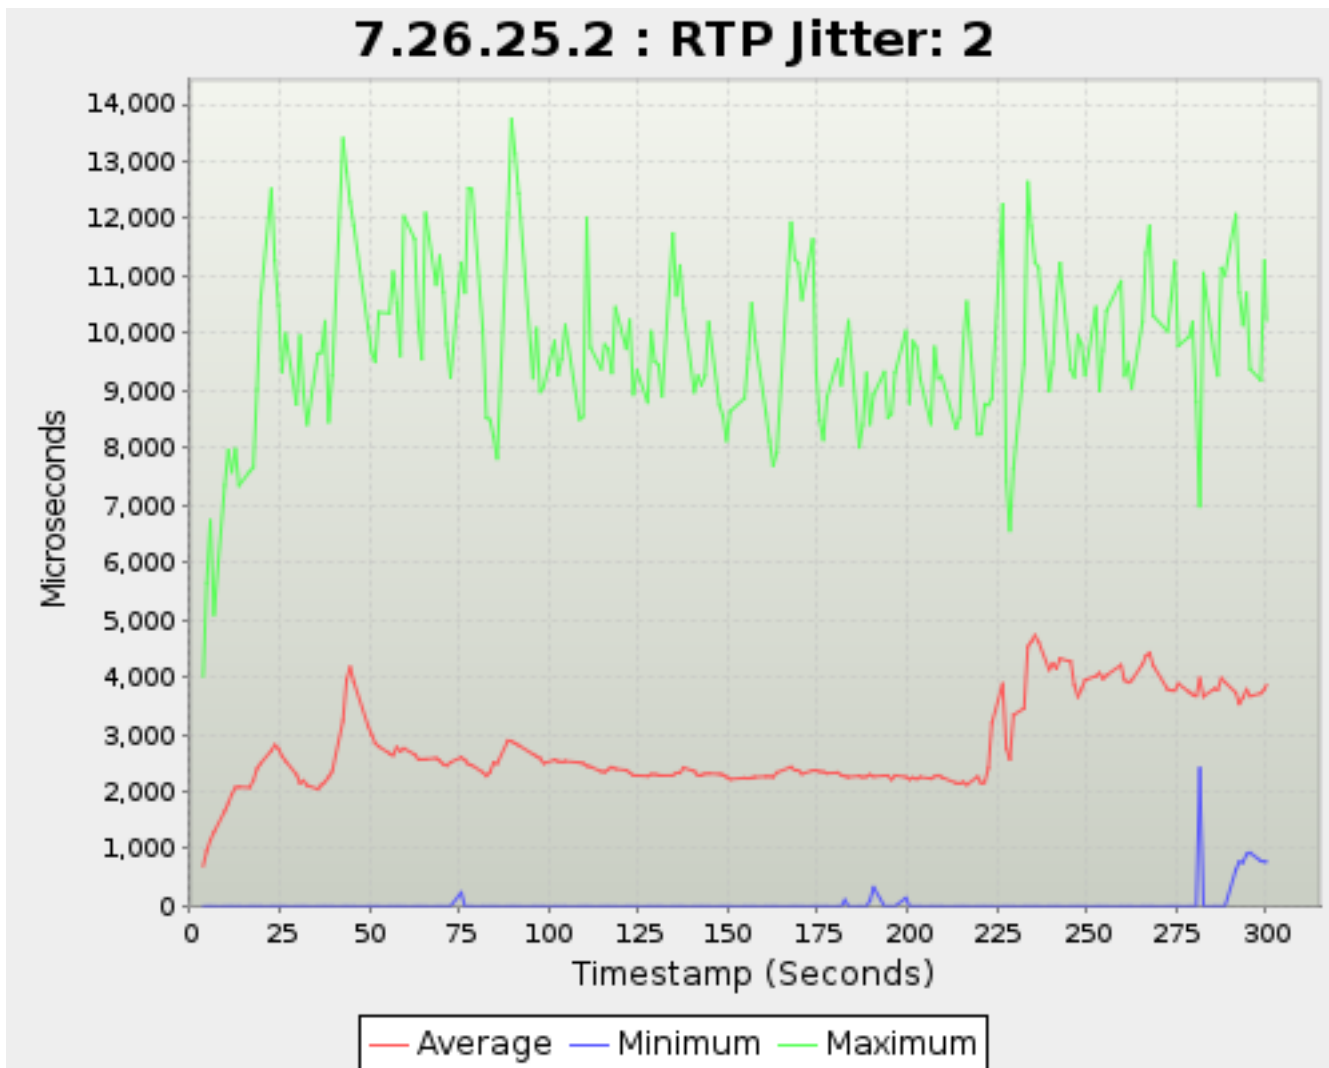

7.26.25.2. RTP Jitter: 2

Timestamp	Average	Minimum	Maximum
<i>Seconds</i>		<i>Microseconds</i>	
3.639	703.7383323424494	0.0	4,014.875
4.617	961.7519324687086	0.0	5,641.375
5.639	1,155.929799426934	0.0	6,728.75
6.639	1,290.6600442252084	0.0	5,089.5
9.640	1,658.258019105078	0.0	7,340.75
10.640	1,797.755542516009	0.0	7,956.75
11.640	1,957.4027968762161	0.0	7,579.375
12.640	2,072.0100396171165	0.0	7,977.875
13.617	2,080.163537157056	0.0	7,341.375
16.622	2,072.148120639805	0.0	7,588.875
17.640	2,196.4291276280424	0.0	7,662.5
18.640	2,398.255590889113	0.0	9,014.875
19.618	2,488.8840284842317	0.0	10,550.125
22.640	2,715.211078140455	0.0	12,514.125
23.617	2,813.0810492189803	0.0	11,272.0
24.618	2,749.4765339745304	0.0	10,493.875
25.640	2,617.9515358361773	0.0	9,326.875
26.640	2,533.7279845498247	0.0	9,990.5
29.640	2,300.929008370895	0.0	8,760.375
30.640	2,148.424141727555	0.0	9,953.5
31.618	2,191.8041396993444	0.0	8,976.0
32.640	2,109.5715509155416	0.0	8,409.625
35.640	2,044.3802007979307	0.0	9,644.75
36.622	2,118.6408794195445	0.0	9,666.75