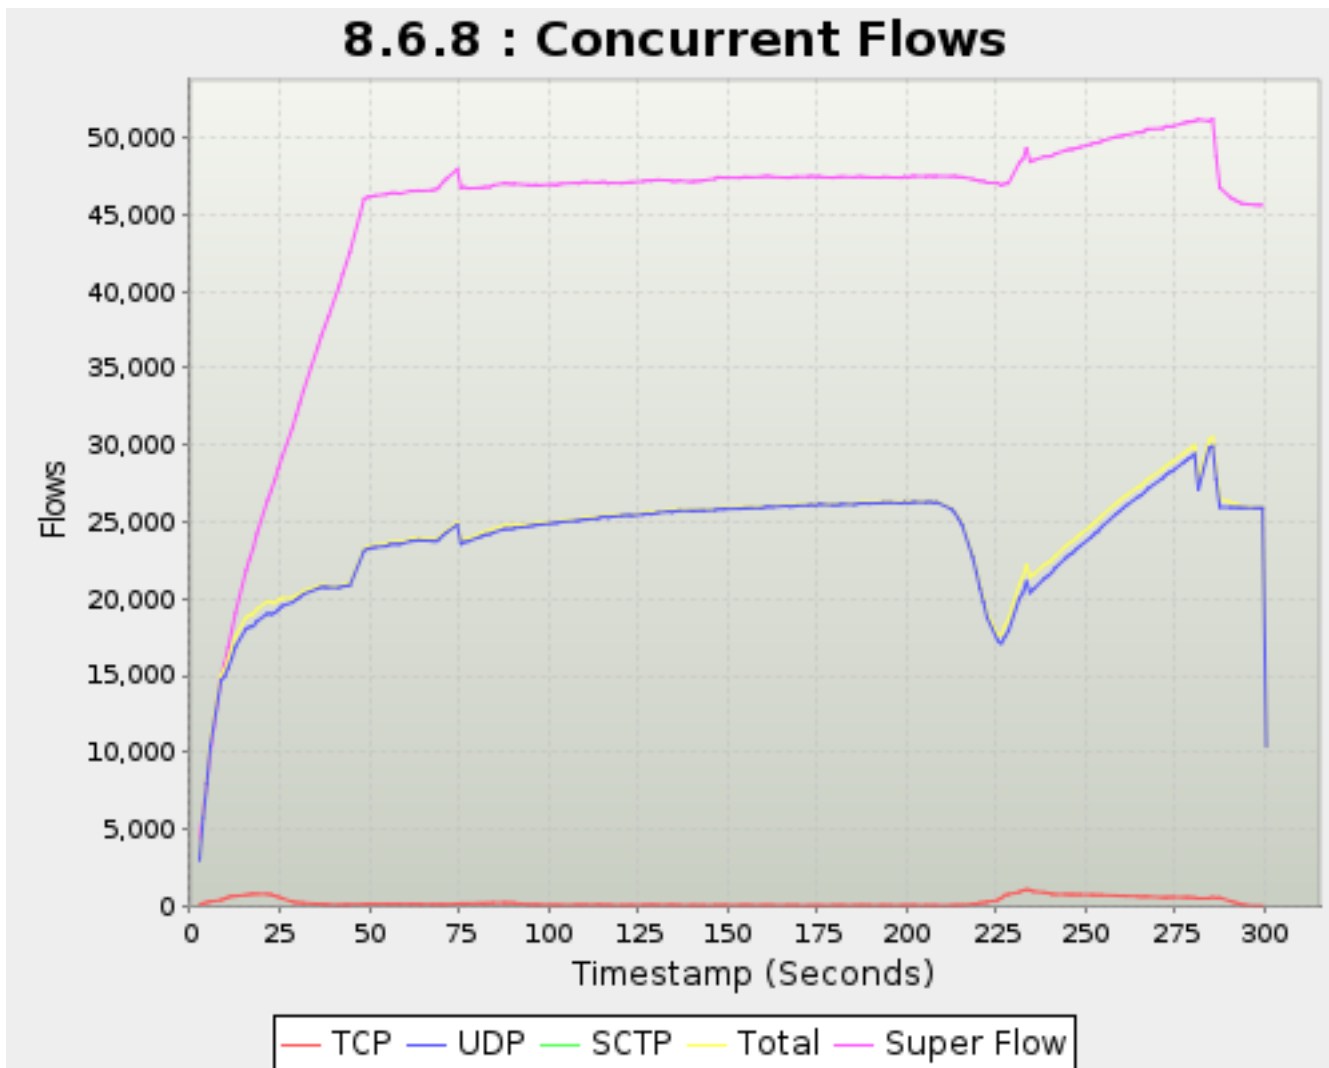

8.6.8. Concurrent Flows

Timestamp	TCP	UDP	SCTP	Total	Super Flow
<i>Seconds</i>	<i>Flows</i>				
0	0	0	0	0	0
2.638	99	2,998	0	3,097	4,385
3.637	183	5,775	0	5,958	6,078
4.650	249	7,958	0	8,207	8,042
5.637	298	10,392	0	10,690	10,069
8.637	398	14,697	0	15,095	14,992
9.637	478	14,929	0	15,407	15,787
10.638	588	15,487	0	16,075	16,835
11.637	646	16,134	0	16,780	17,921
12.637	656	16,872	0	17,528	19,049
15.637	732	18,043	0	18,775	21,840
16.650	773	18,168	0	18,941	22,601
17.637	796	18,206	0	19,002	23,294
18.637	794	18,519	0	19,313	24,216
21.650	791	19,036	0	19,827	26,421
22.637	752	18,991	0	19,743	27,024
23.649	671	19,072	0	19,743	27,707
24.650	604	19,290	0	19,894	28,480
25.638	514	19,514	0	20,028	29,176
28.638	284	19,766	0	20,050	31,141
29.638	244	19,942	0	20,186	31,949
30.638	224	20,084	0	20,308	32,718
31.649	205	20,291	0	20,496	33,512
35.638	153	20,649	0	20,802	36,348