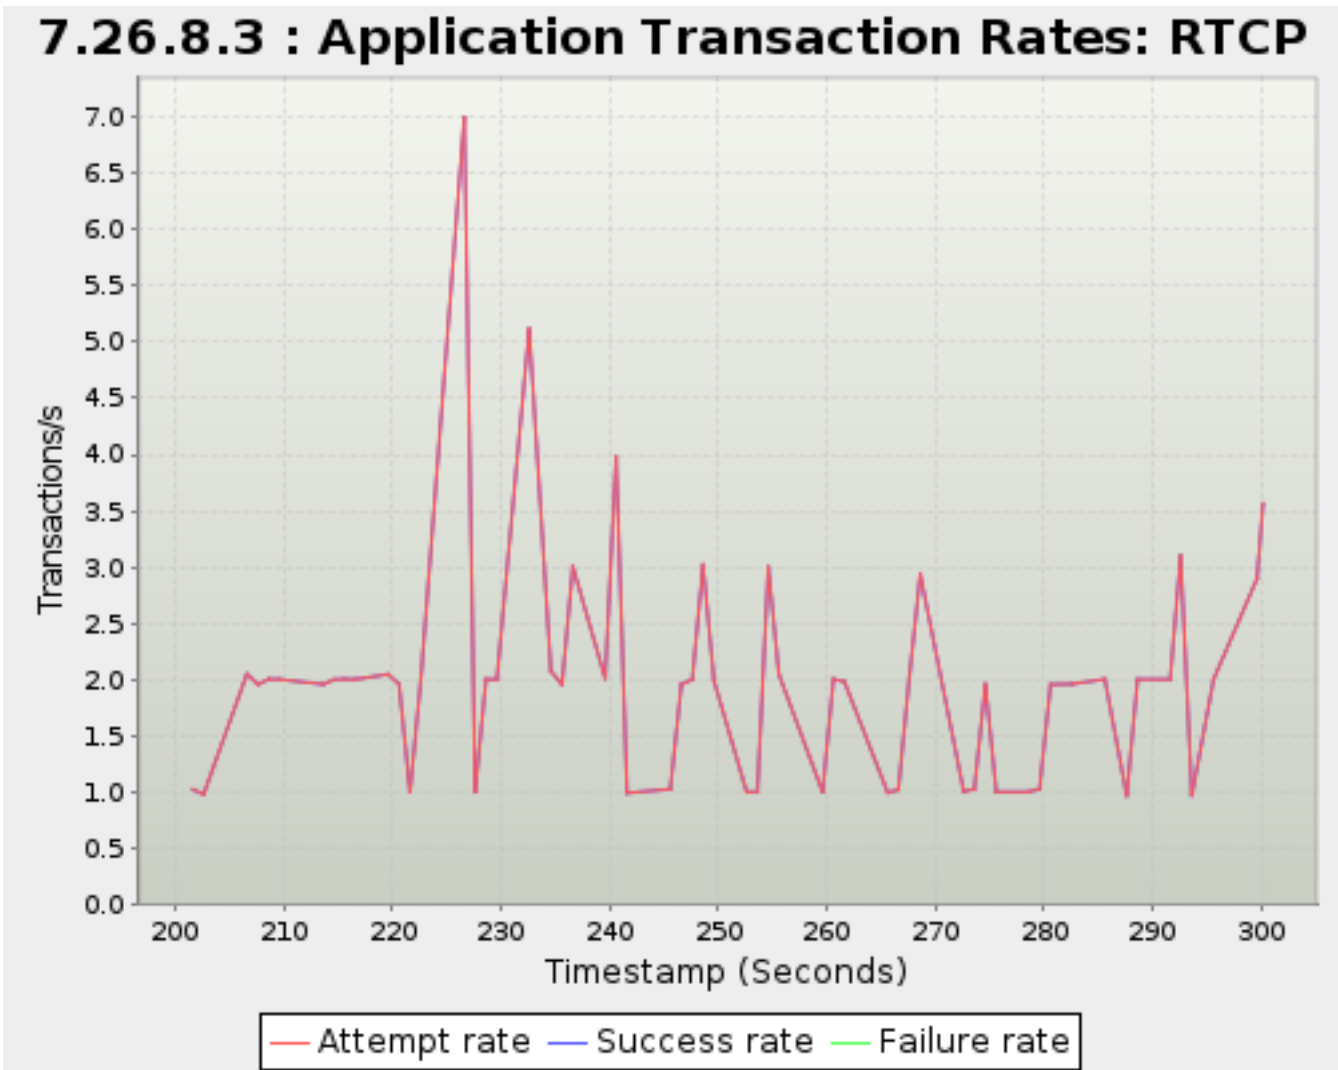

7.26.8.3. Application Transaction Rates: RTCP

Timestamp	Attempt rate	Success rate	Failure rate
<i>Seconds</i>		<i>Transactions/s</i>	
6.639	0.00	0.00	0.00
9.640	0.00	0.00	0.00
10.640	0.00	0.00	0.00
11.640	0.00	0.00	0.00
12.640	0.00	0.00	0.00
13.617	0.00	0.00	0.00
16.622	0.00	0.00	0.00
17.640	0.00	0.00	0.00
18.640	0.00	0.00	0.00
19.618	0.00	0.00	0.00
22.640	0.00	0.00	0.00
23.617	0.00	0.00	0.00
24.618	0.00	0.00	0.00
25.640	0.00	0.00	0.00
26.640	0.00	0.00	0.00
29.640	0.00	0.00	0.00
30.640	0.00	0.00	0.00
31.618	0.00	0.00	0.00
32.640	0.00	0.00	0.00
36.622	0.00	0.00	0.00
37.640	0.00	0.00	0.00
38.640	0.00	0.00	0.00
39.641	0.00	0.00	0.00
42.640	0.00	0.00	0.00