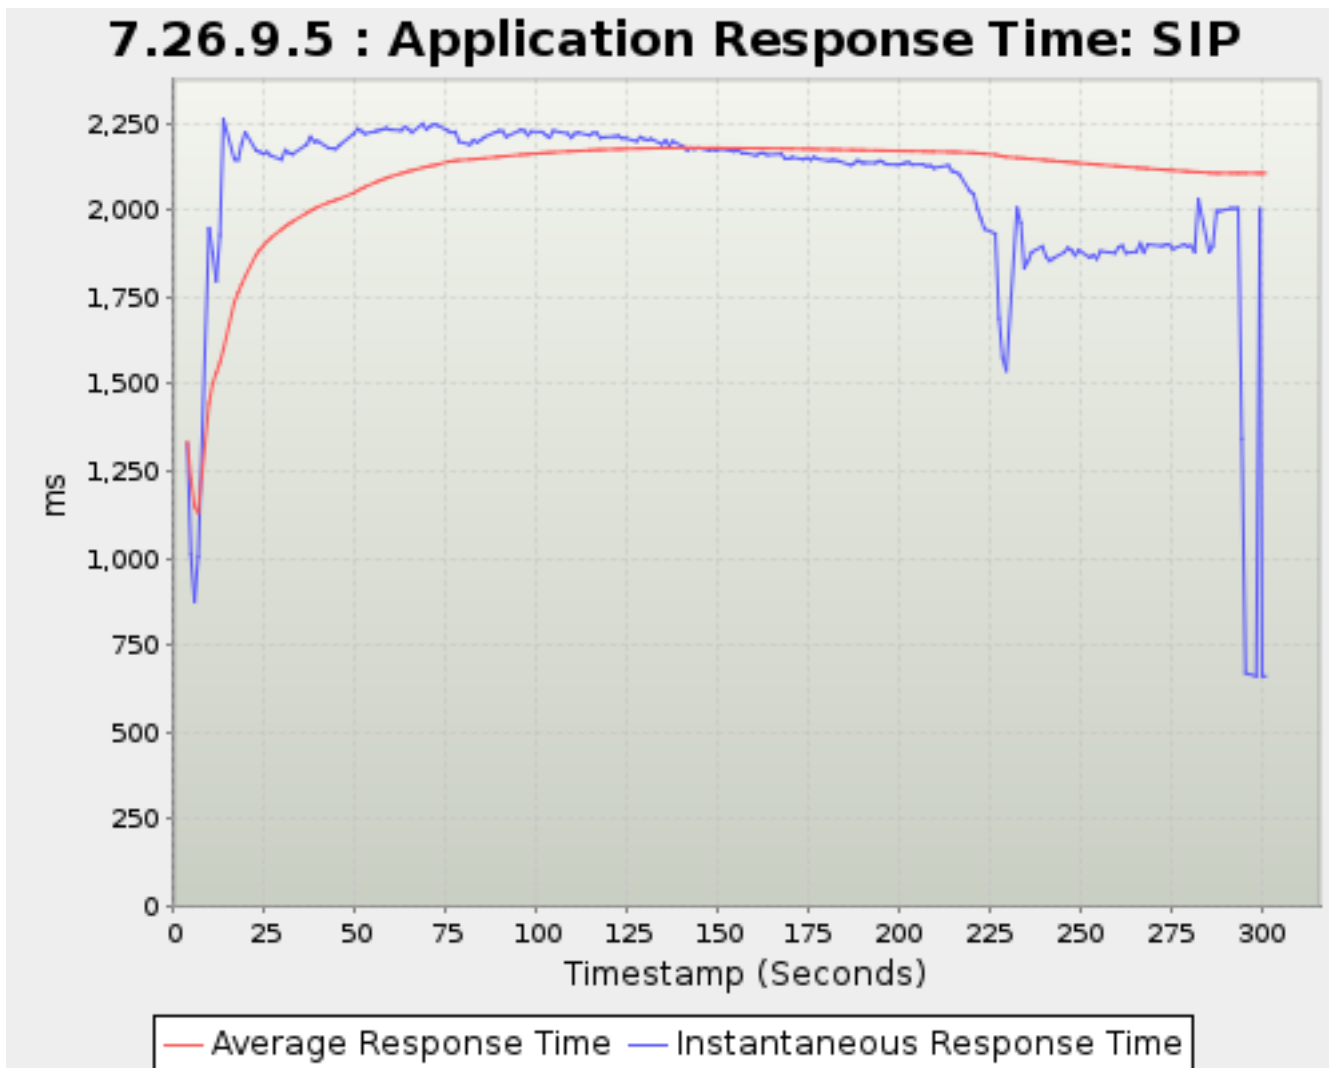

7.26.9.5. Application Response Time: SIP

Timestamp	Average Response Time	Instantaneous Response Time
<i>Seconds</i>		<i>Milliseconds</i>
0.618	0.0000	0.0000
3.639	1,334.7489	1,329.9401
4.617	1,228.7277	1,010.9024
5.639	1,148.0179	875.4192
6.639	1,131.2682	1,003.7150
9.640	1,445.2333	1,948.3380
10.640	1,501.5924	1,877.0834
11.640	1,532.7880	1,796.4248
12.640	1,561.7240	1,928.3219
13.617	1,599.8258	2,261.0460
16.622	1,735.3337	2,145.7619
17.640	1,762.9159	2,144.1465
18.640	1,786.3524	2,190.9291
19.618	1,809.8054	2,223.4470
22.640	1,871.7741	2,171.3249
23.617	1,885.6577	2,167.3486
24.618	1,897.4772	2,162.2035
25.640	1,909.3569	2,166.8050
26.640	1,919.9406	2,156.6016
29.640	1,944.5995	2,145.2686
30.640	1,952.6759	2,172.0082
31.618	1,959.7400	2,165.0429
32.640	1,966.8329	2,160.3565
36.622	1,991.7317	2,188.8707