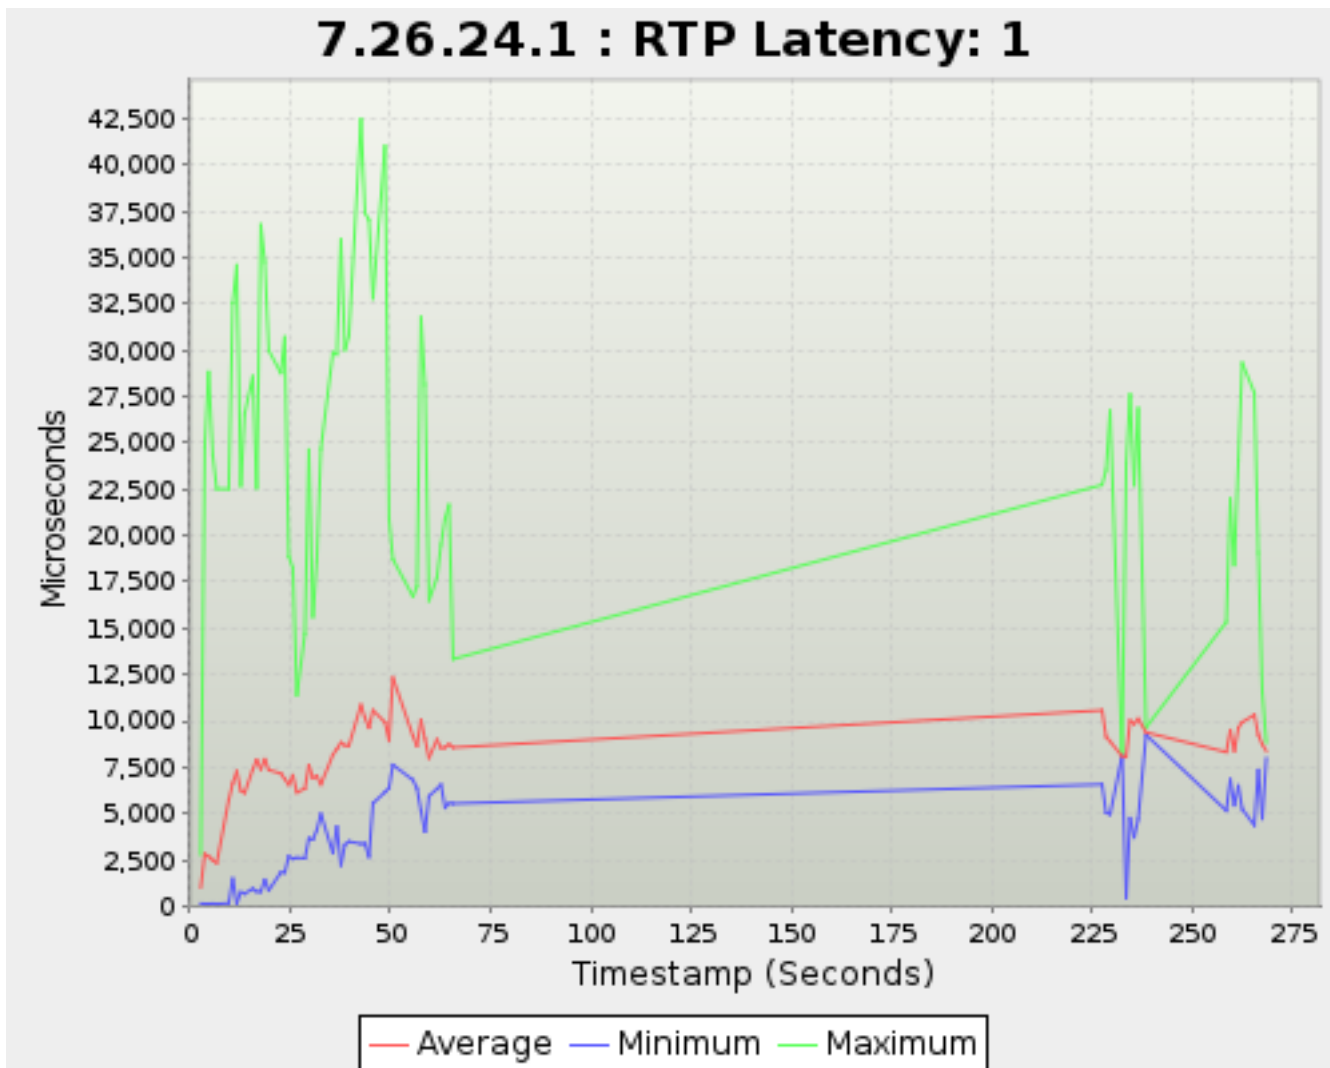

7.26.24.1. RTP Latency: 1

Timestamp	Average	Minimum	Maximum
<i>Seconds</i>		<i>Microseconds</i>	
2.640	1,012.7647058823529	143.125	2,788.75
3.639	2,814.6006884681583	129.125	24,755.25
4.617	2,691.717234757561	129.875	28,831.25
5.639	2,480.0382626680457	138.125	24,359.375
6.639	2,340.3351610692257	119.375	22,523.875
9.640	5,734.127113702624	164.0	22,519.5
10.640	6,651.360458107293	1,483.375	32,555.0
11.640	7,279.44768	151.5	34,591.875
12.640	6,247.61144839549	759.125	22,685.75
13.617	6,115.133689839572	678.625	26,590.0
15.640	7,391.721244925575	945.625	28,593.125
16.622	7,902.404918032787	791.875	22,568.625
17.640	7,395.269522534582	785.375	36,779.5
18.640	7,929.176636568849	1,424.75	34,783.0
19.618	7,354.257800891531	856.5	29,995.625
22.640	7,165.124454148472	1,824.375	28,781.5
23.617	6,871.344696969697	1,817.625	30,717.25
24.618	6,561.992125984252	2,693.0	18,870.375
25.640	7,062.45	2,558.5	18,263.5
26.640	6,142.6511627906975	2,618.0	11,398.125
28.640	6,349.411764705882	2,590.875	14,705.0
29.640	7,608.448598130841	3,662.375	24,639.75
30.640	6,919.873417721519	3,603.625	15,620.875
31.618	7,030.417910447762	4,107.375	18,640.375