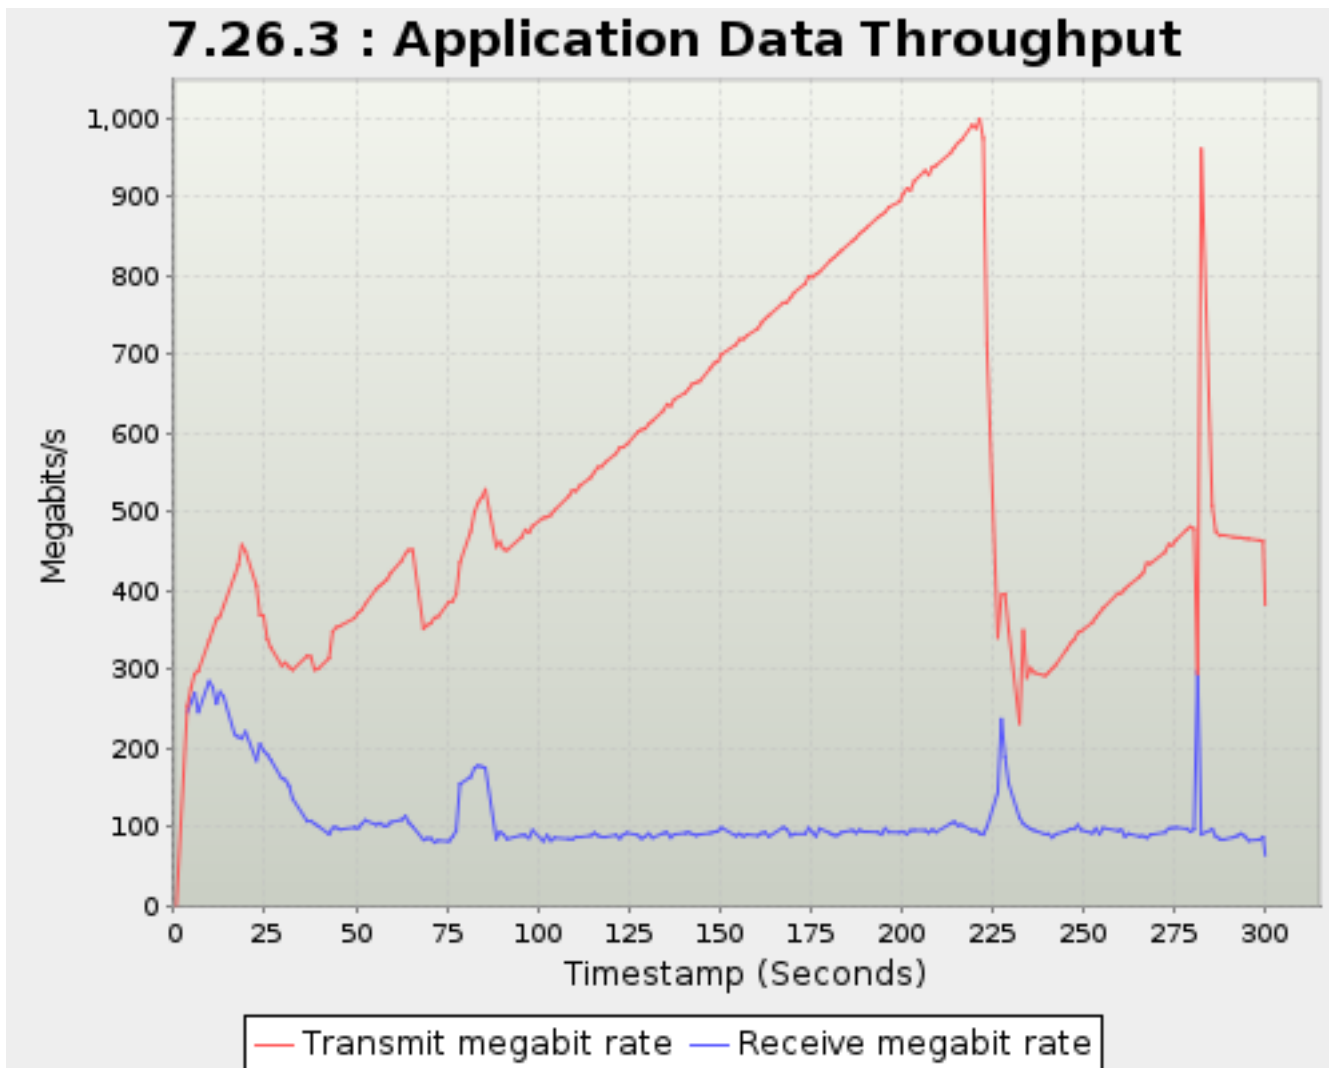

7.26.3. Application Data Throughput

Data Rate shown includes Ethernet overhead.

Rates can fluctuate slightly above the physical maximum due to round-off errors in calculations.

Physical speeds on fiber optic can legitimately exceed 10Gbps.

Timestamp	Transmit megabit rate	Receive megabit rate
<i>Seconds</i>	<i>Megabits/s</i>	
0.618	0.09319	0.00
3.639	254.4	245.8
4.617	276.2	258.7
5.639	294.9	270.3
6.639	298.3	246.5
9.640	337.3	285.4
10.640	350.6	277.8
11.640	363.7	257.1
12.640	~368	271.9
13.617	380.9	265.9
16.622	419.1	218.6
17.640	432.9	214.9
18.640	458.5	212.9
19.618	450.7	221.4
22.640	~407	184.9
23.617	369.6	205.6
24.618	368.7	197.6
25.640	~339	192.5
26.640	~328	185.4