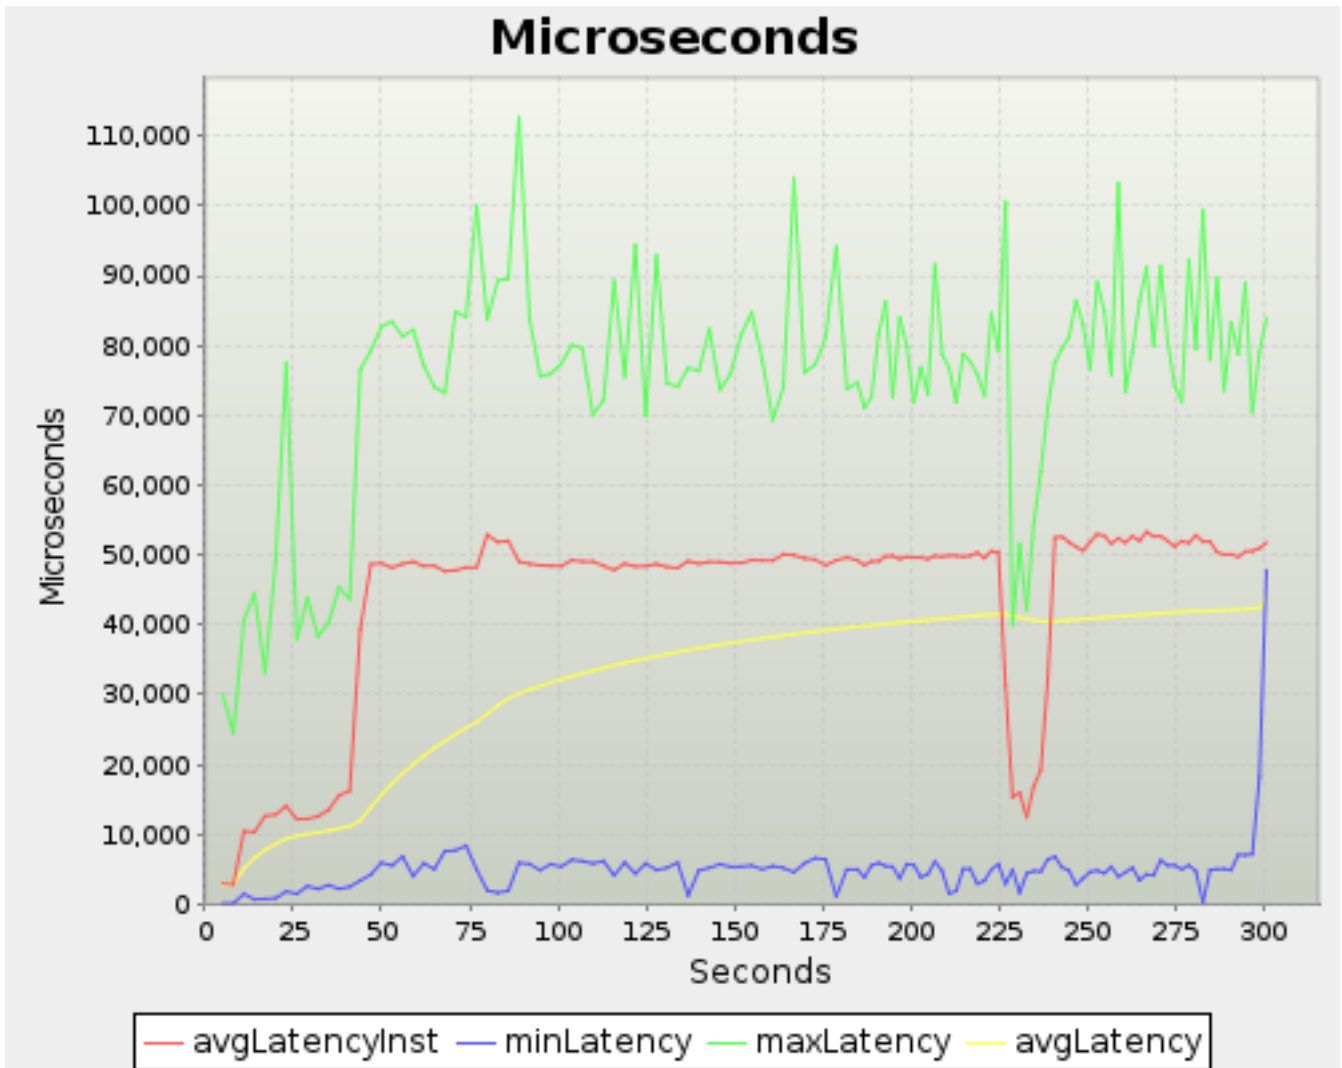

6.2.1.1. Microseconds

time	avgLatency	avgLatencyInst	maxLatency	minLatency
5.000	2,810.425682224687	2,982.4219522413073	30,068.625	108.12499999999999
8.000	2,931.6304414281008	2,848.5840672050635	24,455.875	104.75
11.000	5,138.987586647146	10,445.217086366976	40,718	1,483.375
14.000	6,630.580745087916	10,341.524362956283	44,490	678.625
17.000	7,754.6538010646955	12,651.050000953852	33,149.624999999999	775.25
20.000	8,634.66992729129	12,840.573640813742	49,241.75	856.5
23.000	9,392.735024988067	14,064.801744725364	77,455.5	1,824.375
26.000	9,776.436384003888	12,168.822942465653	37,979.624999999999	1,490.125
29.000	10,045.477083846916	12,220.626527438344	43,871.124999999999	2,590.875000000001
32.000	10,259.745816851777	12,571.42146682909	38,355.5	2,180.625
35.000	10,518.914356848007	13,516.233574217127	40,332.624999999999	2,720.875000000001
38.000	10,840.338547198766	15,587.13240322801	45,369.75	2,215.125
41.000	11,150.97063605523	16,238.322146075854	43,667.25	2,490
44.000	12,006.278371049399	39,370.27505641842	76,552.125000000003	3,384.125
47.000	13,900.342893307838	48,696.02456005138	79,291.25	4,255.625000000002
50.000	15,688.037072534577	48,816.282373681075	82,714	5,948.625000000002
53.000	17,271.00697451842	48,195.959643359914	83,443.375000000003	5,527.625000000002
56.000	18,724.748011771524	48,730.8187829294	81,315.25	6,813.25
59.000	20,031.10203426716	49,051.8296176685	82,264.375000000003	4,026
62.000	21,240.331469121687	48,421.52952835942	77,131.625000000003	5,850.25
65.000	22,366.30890350301	48,477.80663349917	74,066	5,037.625000000002
68.000	23,377.53662438814	47,680.082425402434	73,249.75	7,594
71.000	24,355.059707359713	47,811.58091218959	84,865.875000000003	7,709.375
74.000	25,243.67449679347	48,215.96299614947	84,074.125000000003	8,369.125
77.000	26,088.309789860563	48,222.43233407633	99,955.125000000003	4,972