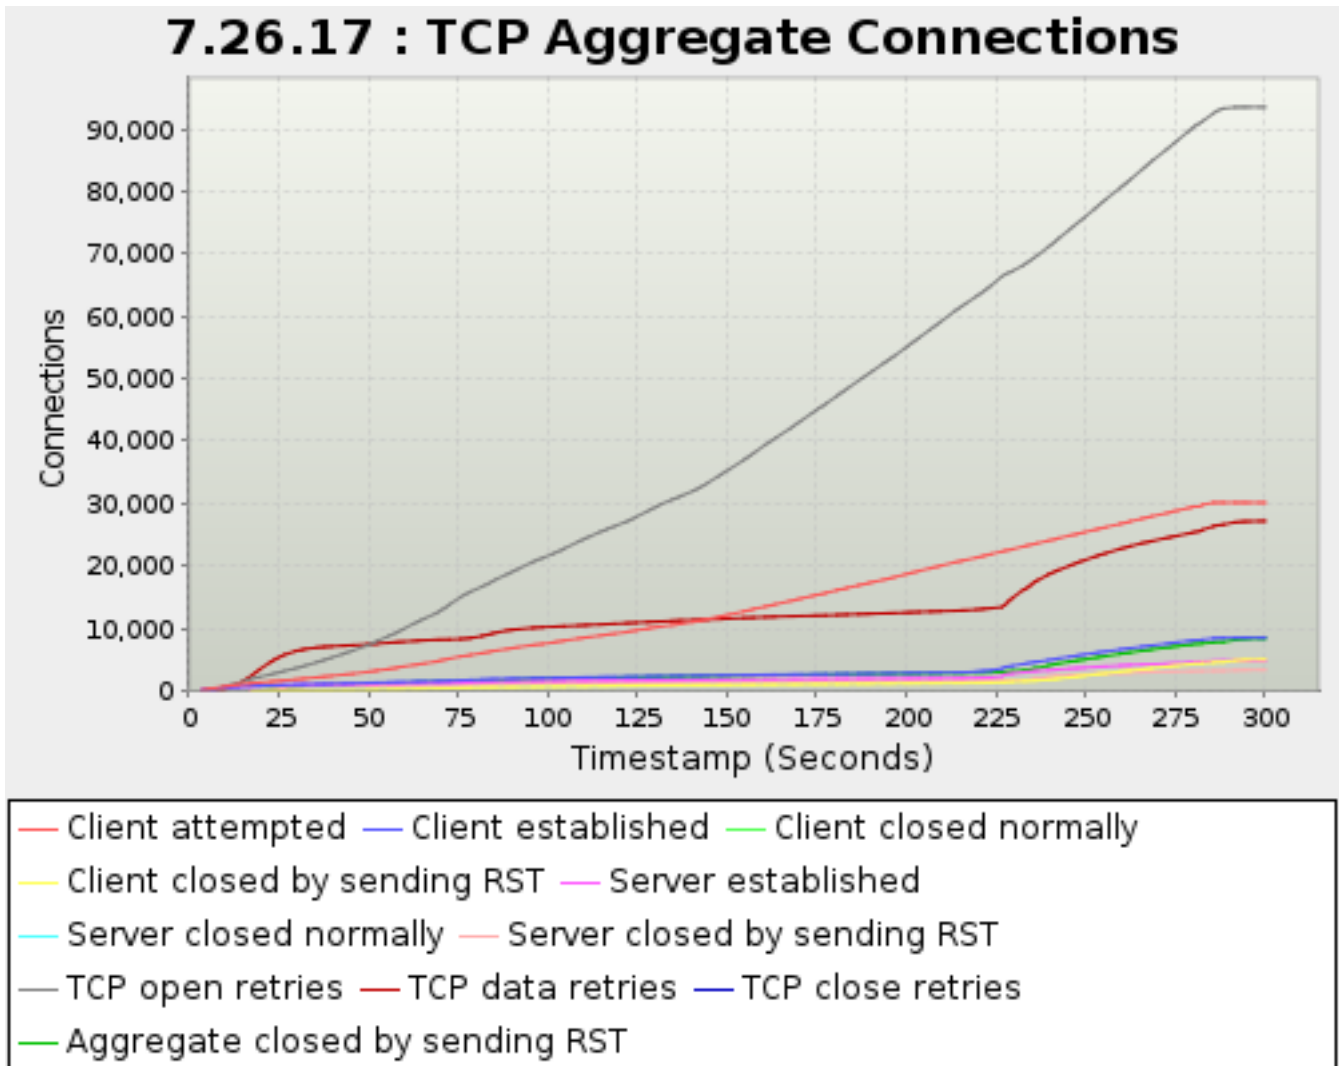

7.26.17. TCP Aggregate Connections

Timestamp	Client attempted	Client established	Client closed normally	Client closed by sending RST	Server established	Server closed normally	Server closed by sending RST	TCP open retries	TCP data retries	TCP close retries	Aggregate closed by sending RST
Seconds	TCP Sessions										
3.639	194	189	0	0	189	0	0	68	18	0	0
4.617	258	248	0	0	248	0	0	75	32	0	0
5.639	336	298	0	0	298	0	0	87	75	0	0
6.639	438	299	0	0	299	0	0	164	118	0	0
9.640	678	480	0	0	475	0	0	683	296	0	0
10.640	791	588	0	0	574	0	0	849	443	0	0
11.640	859	646	0	0	640	0	0	977	653	0	0
12.640	933	656	0	0	652	0	0	1,102	904	0	0
13.617	1,025	666	0	0	663	0	0	1,264	1,121	0	0
16.622	1,182	776	0	0	755	0	3	1,807	2,135	0	3
17.640	1,241	804	0	1	781	0	6	1,974	2,559	0	7
18.640	1,288	819	0	1	802	0	24	2,115	2,998	0	25
19.618	1,332	829	0	2	812	0	36	2,236	3,423	0	38
22.640	1,470	898	0	7	858	0	139	2,632	4,616	0	146
23.617	1,522	912	0	13	872	0	228	2,766	4,931	0	241
24.618	1,578	936	0	20	901	0	311	2,914	5,256	0	331
25.640	1,623	953	0	28	911	0	414	3,054	5,558	0	442
26.640	1,687	975	0	30	930	0	514	3,201	5,804	0	544
29.640	1,832	1,012	0	45	967	0	723	3,618	6,371	0	768
30.640	1,885	1,022	0	51	974	0	747	3,763	6,496	0	798