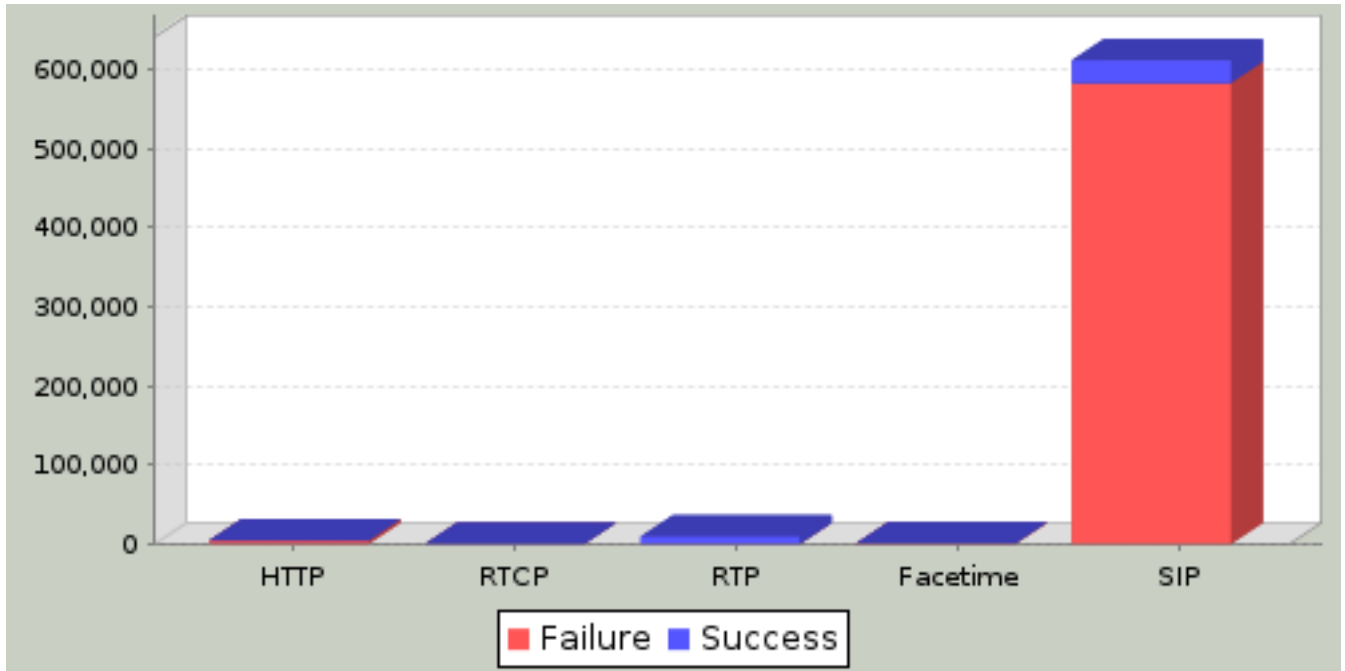

7.11. Application Transactions Summary

Protocol	Success (Transactions)	Failure (Transactions)
HTTP	0	4,843
RTCP	170	0
RTP	9,848	0
Facetime	9	843
SIP	29,753	607,975