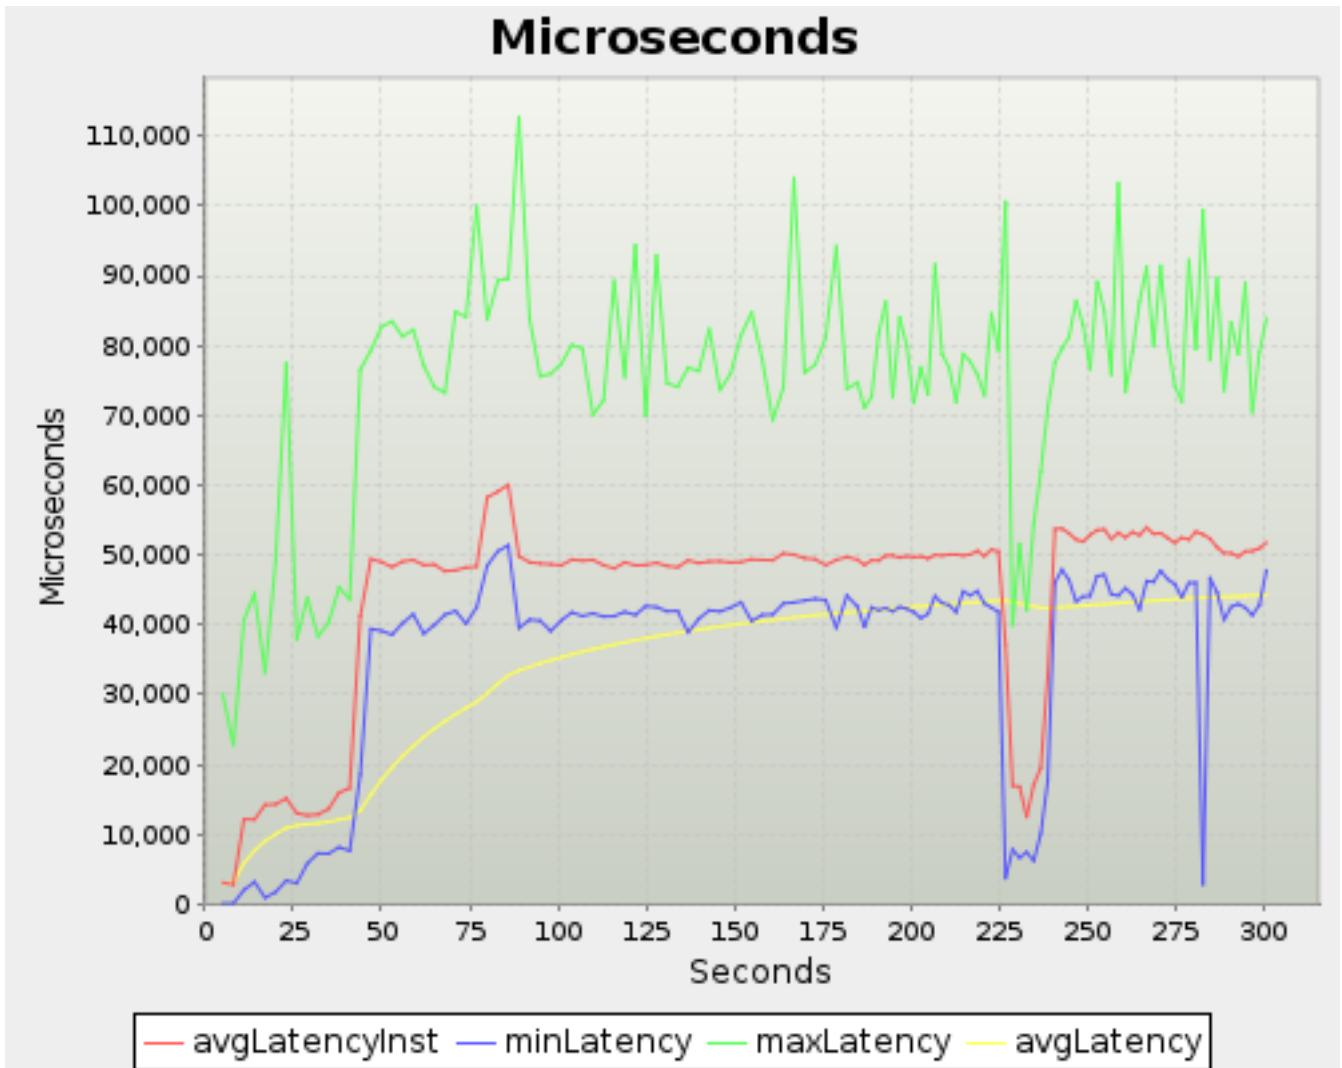

6.2.2.1. Microseconds

time	avgLatency	avgLatencyInst	maxLatency	minLatency
5.000	3,023.70929079618	3,097.468272885396	30,068.625	108.12499999999999
8.000	3,051.0077141697116	2,816.771555183364	22,803.125	104.75
11.000	5,880.789183766326	12,172.128037877445	40,718	2,025.625
14.000	7,696.042522409346	12,121.292805157522	44,490	3,183.875000000001
17.000	9,049.74572059581	14,242.152028627059	33,149.624999999999	934.375
20.000	10,050.963030587664	14,313.403853894144	49,241.75	1,752.25
23.000	10,910.973610870007	15,169.245685952043	77,455.5	3,374
26.000	11,270.22390652337	13,026.718187592627	37,979.624999999999	3,011.375000000001
29.000	11,473.129031565888	12,726.912722535817	43,871.124999999999	5,847.625000000002
32.000	11,604.220133921843	12,856.182531692384	38,355.5	7,287.625000000002
35.000	11,804.57835168594	13,642.056638220185	40,332.624999999999	7,236
38.000	12,112.309312720547	15,989.796234077005	45,369.75	8,157.875
41.000	12,414.993275118064	16,614.391369819055	43,667.25	7,651.75
44.000	13,414.756895784756	41,264.31314330958	76,552.125000000003	18,593.375
47.000	15,689.948597033232	49,435.137958115185	79,291.25	39,422.375
50.000	17,778.297904079136	49,011.29605503154	82,714	39,151.624999999999
53.000	19,583.442999980703	48,298.69524304781	83,443.375000000003	38,607.25
56.000	21,208.65503025296	49,072.1738552712	81,315.25	40,233.375
59.000	22,643.0469587344	49,286.47601330993	82,264.375000000003	41,516.5
62.000	23,947.821020937085	48,584.0115329659	77,131.625000000003	38,749.375
65.000	25,144.07195021757	48,650.602798708285	74,066	39,975
68.000	26,199.246511846464	47,695.69783713451	73,249.75	41,445.624999999999
71.000	27,203.676517146356	47,822.7238780007	84,865.875000000003	42,003.5
74.000	28,107.91039699772	48,216.929187251764	84,074.125000000003	40,175.75
77.000	28,961.1159926585	48,349.60042900826	99,955.125000000003	42,519.624999999999