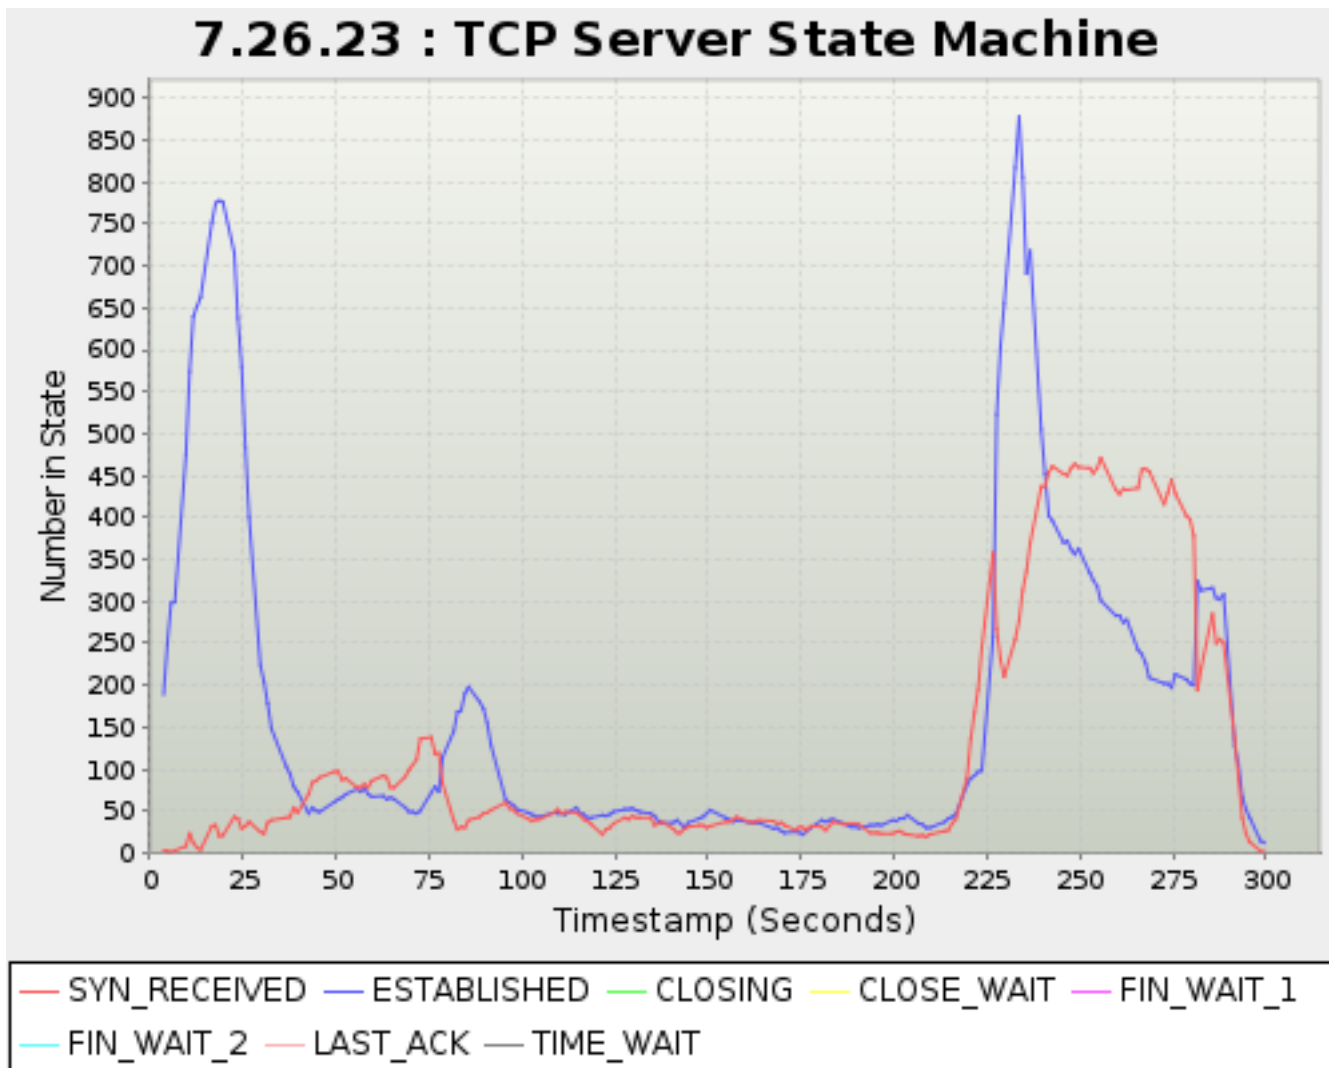

7.26.23. TCP Server State Machine

Timestamp	SYN_RECEIV ED	ESTABLISHE D	CLOSING	CLOSE_WAIT	FIN_WAIT_1	FIN_WAIT_2	LAST_ACK	TIME_WAIT
<i>Seconds</i>	<i>TCP Sessions</i>							
3.639	3	189	0	0	0	0	0	0
4.617	2	248	0	0	0	0	0	0
5.639	1	298	0	0	0	0	0	0
6.639	0	299	0	0	0	0	0	0
9.640	8	475	0	0	0	0	0	0
10.640	23	574	0	0	0	0	0	0
11.640	12	640	0	0	0	0	0	0
12.640	6	652	0	0	0	0	0	0
13.617	4	663	0	0	0	0	0	0
16.622	32	752	0	0	0	0	0	0
17.640	33	775	0	0	0	0	0	0
18.640	20	778	0	0	0	0	0	0
19.618	21	776	0	0	0	0	0	0
22.640	43	716	0	0	0	0	0	0
23.617	41	638	0	0	0	0	0	0
24.618	29	580	0	0	0	0	0	0
25.640	32	483	0	0	0	0	0	0
26.640	37	400	0	0	0	0	0	0
29.640	25	224	0	0	0	0	0	0
30.640	23	204	0	0	0	0	0	0
31.618	36	178	0	0	0	0	0	0
32.640	39	148	0	0	0	0	0	0