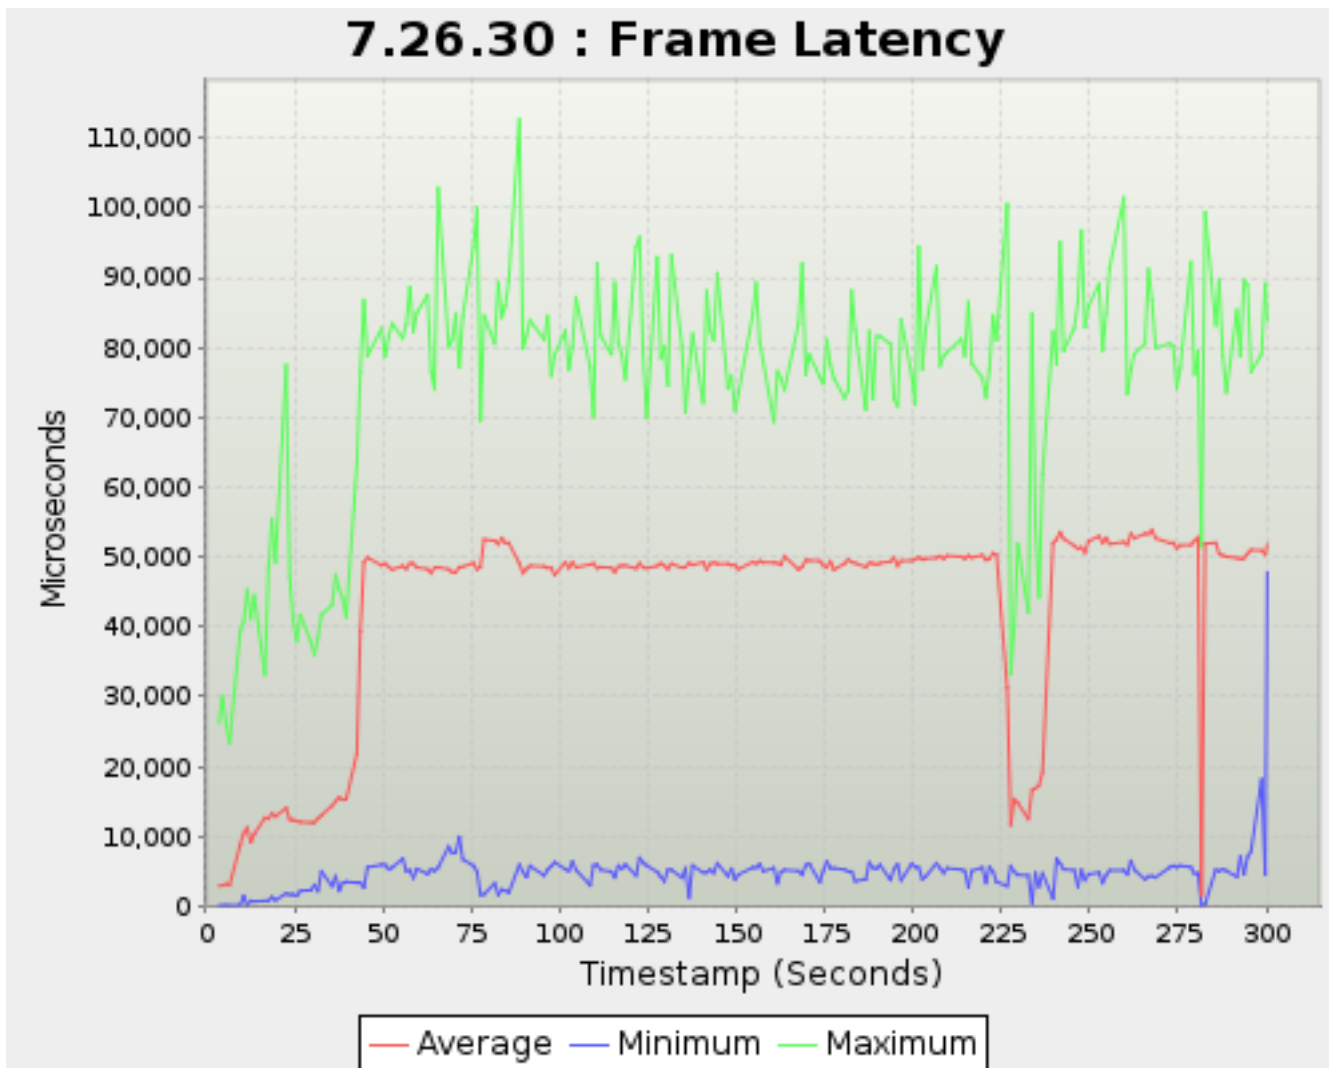

7.26.30. Frame Latency

Timestamp	Average	Minimum	Maximum
<i>Seconds</i>		<i>Microseconds</i>	
3.639	2,927.904	84.125	26,228
4.617	2,982.422	108.125	30,068.625
5.639	3,175.906	117.375	26,190.375
6.639	2,998.035	96.875	23,376.375
9.640	8,829.273	164	39,413
10.640	10,445.217	1,483.375	40,718
11.640	11,226.599	151.500	45,312.625
12.640	9,171.192	759.125	41,153.250
13.617	10,341.524	678.625	44,490
16.622	12,651.050	775.250	33,149.625
17.640	12,542.053	785.375	48,421.625
18.640	13,268.476	1,302.375	55,463.500
19.618	12,840.574	856.500	49,241.750
22.640	14,064.802	1,824.375	77,455.500
23.617	12,426.616	1,641.750	47,224.500
24.618	12,327.867	1,681.875	40,953.500
25.640	12,168.823	1,490.125	37,979.625
26.640	12,054.523	2,199.750	41,708.375
29.640	11,971.533	2,288.875	37,888.875
30.640	11,966.059	3,041.375	36,036.625
31.618	12,571.422	2,180.625	38,355.500
32.640	13,029.453	4,976.125	41,728.625
35.640	14,392.324	2,871.250	43,131.375
36.622	15,004.387	4,288.500	47,450.625