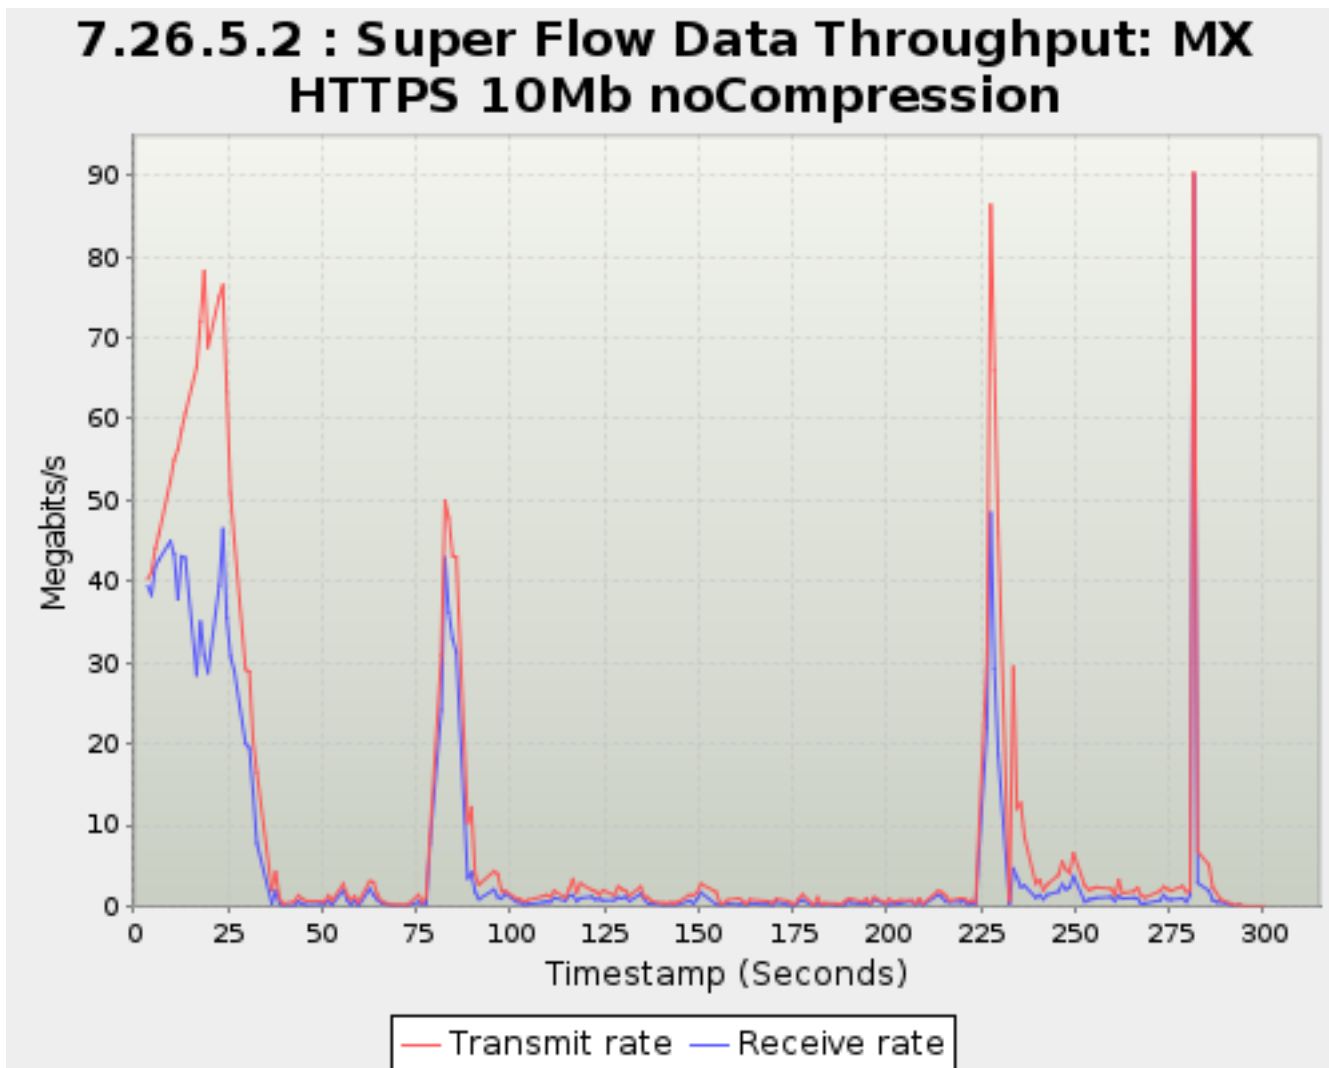

7.26.5.2. Super Flow Data Throughput: MX HTTPS 10Mb noCompression

Data Rate shown includes Ethernet overhead.

Rates can fluctuate slightly above the physical maximum due to round-off errors in calculations.

Physical speeds on fiber optic can legitimately exceed 10Gbps.

Timestamp	Transmit rate	Receive rate
<i>Seconds</i>	<i>Megabits/s</i>	
0.618	0.00	0.00
3.639	40.33	39.41
4.617	41.07	38.30
5.639	44.04	41.83
6.639	45.88	42.68
9.640	52.32	44.94
10.640	54.96	43.32
11.640	56.22	37.83
12.640	58.66	43.07
13.617	60.69	42.86
16.622	66.36	28.48
17.640	71.98	~35
18.640	78.18	30.97
19.618	68.81	28.78
22.640	75.07	39.53
23.617	76.44	46.43
24.618	63.52	35.52
25.640	50.75	30.76
26.640	45.07	28.98