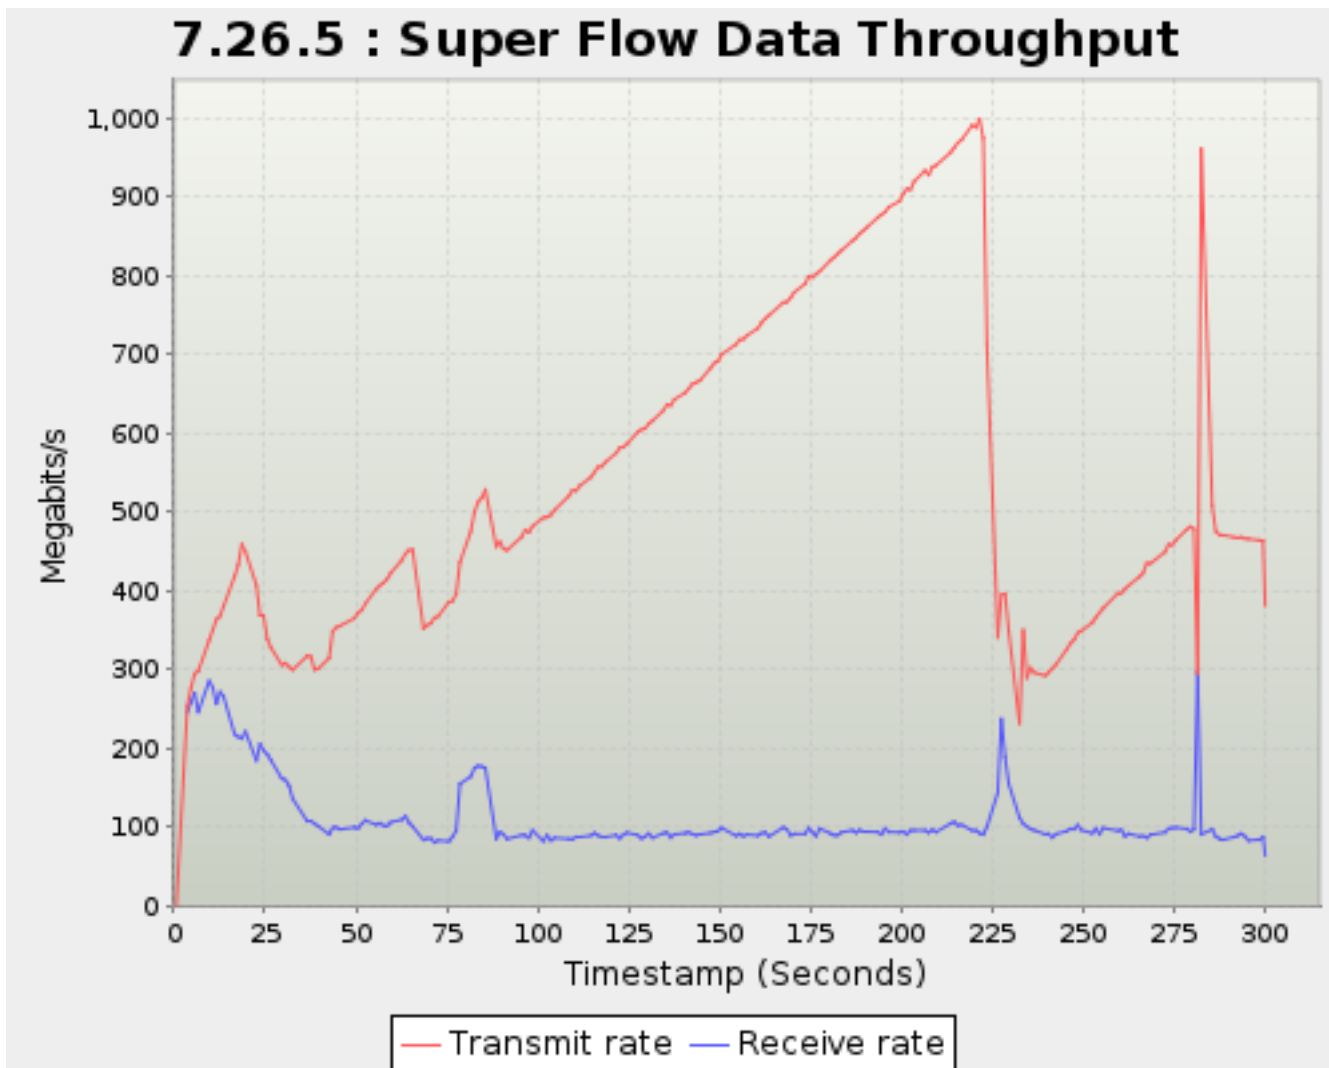

7.26.5. Super Flow Data Throughput

Data Rate shown includes Ethernet overhead.

Rates can fluctuate slightly above the physical maximum due to round-off errors in calculations.

Physical speeds on fiber optic can legitimately exceed 10Gbps.

Timestamp	Transmit rate	Receive rate
<i>Seconds</i>	<i>Megabits/s</i>	
0.618	0.1305	0.00
3.639	254.1	~246
4.617	276.1	258.6
5.639	~295	270.4
6.639	298.2	246.4
9.640	337.4	285.8
10.640	350.6	277.6
11.640	363.8	256.9
12.640	~368	271.9
13.617	380.8	~266
16.622	418.3	218.6
17.640	433.1	~215
18.640	459.1	212.8
19.618	~450	221.6
22.640	407.4	~185
23.617	369.2	205.5
24.618	368.7	197.8
25.640	~339	192.6
26.640	328.1	185.2