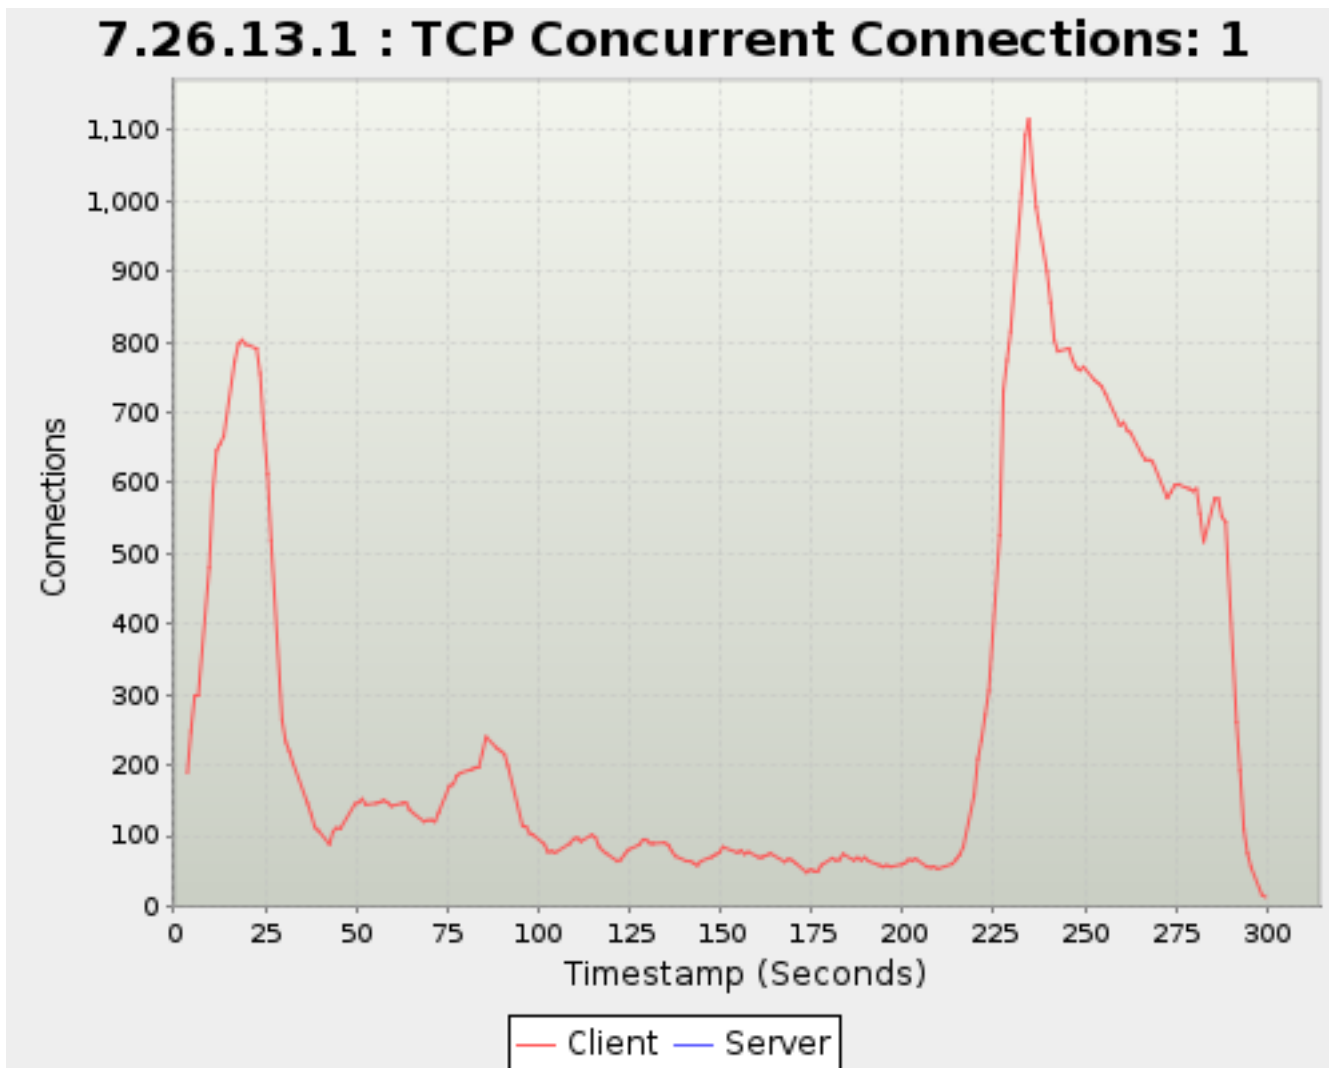

7.26.13.1. TCP Concurrent Connections: 1

Timestamp	Client	Server
Seconds	TCP Sessions	
3.639	189	0
4.617	248	0
5.639	298	0
6.639	299	0
9.640	480	0
10.640	588	0
11.640	646	0
12.640	656	0
13.617	666	0
16.622	773	0
17.640	797	0
18.640	803	0
19.618	797	0
22.640	791	0
23.617	755	0
24.618	677	0
25.640	613	0
26.640	518	0
29.640	264	0
30.640	233	0
31.618	220	0
32.640	203	0
36.622	146	0
37.640	130	0