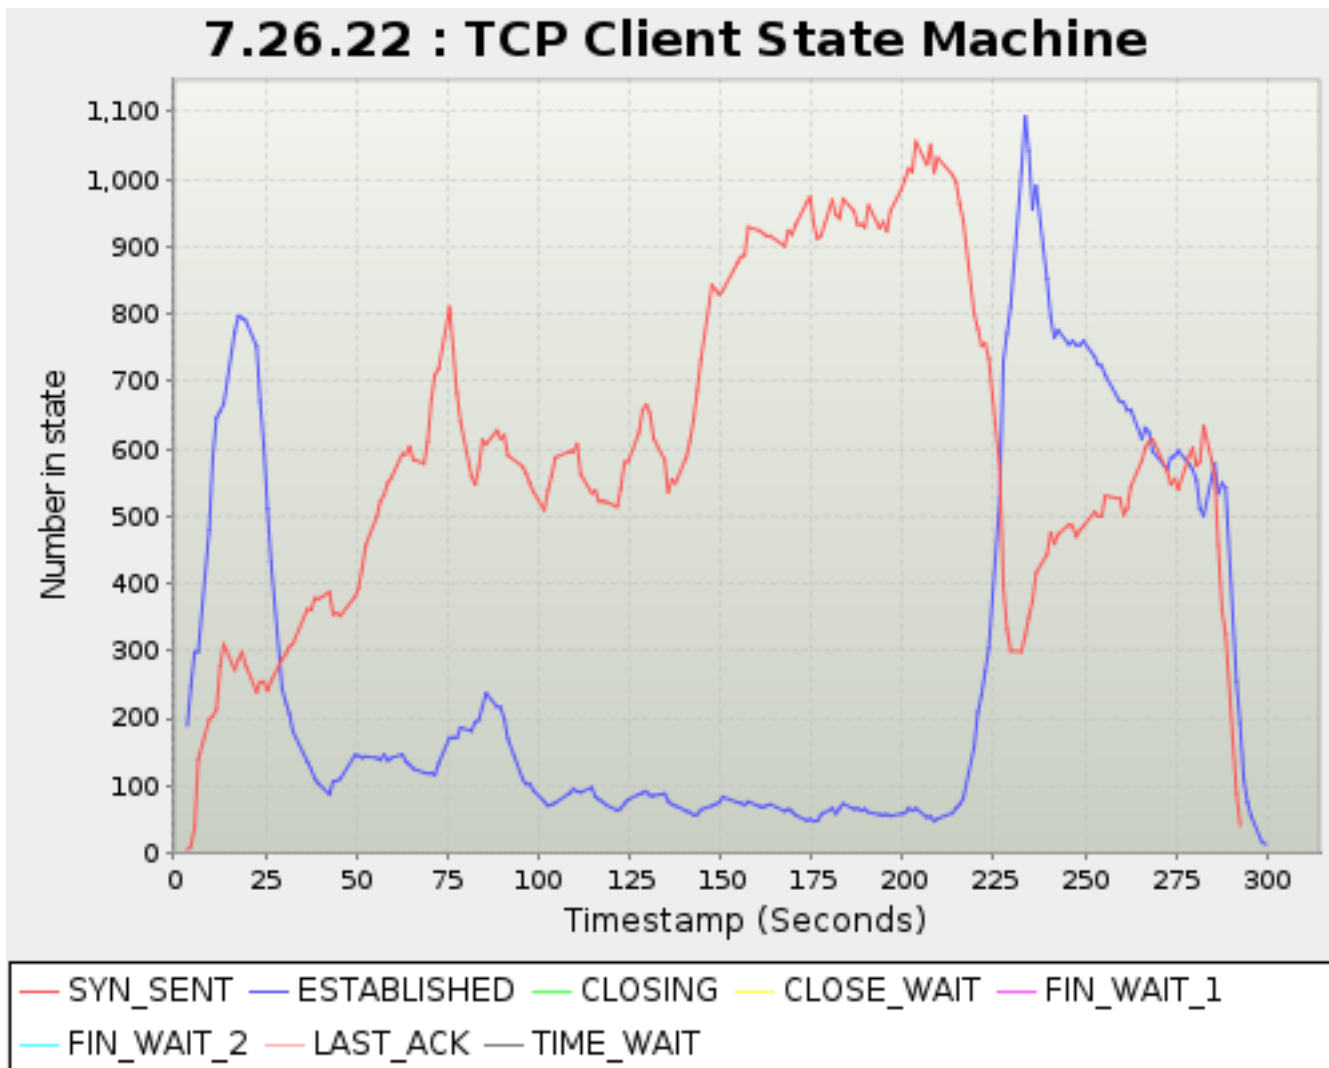

7.26.22. TCP Client State Machine

Timestamp	SYN_SENT	ESTABLISHE D	CLOSING	CLOSE_WAIT	FIN_WAIT_1	FIN_WAIT_2	LAST_ACK	TIME_WAIT
<i>Seconds</i>	<i>TCP Sessions</i>							
3.639	5	189	0	0	0	0	0	0
4.617	10	248	0	0	0	0	0	0
5.639	38	298	0	0	0	0	0	0
6.639	139	299	0	0	0	0	0	0
9.640	198	480	0	0	0	0	0	0
10.640	203	588	0	0	0	0	0	0
11.640	213	646	0	0	0	0	0	0
12.640	277	656	0	0	0	0	0	0
13.617	310	666	0	0	0	0	0	0
16.622	272	773	0	0	0	0	0	0
17.640	287	797	0	0	0	0	0	0
18.640	298	794	0	0	0	0	0	0
19.618	279	791	0	0	0	0	0	0
22.640	239	752	0	0	0	0	0	0
23.617	254	671	0	0	0	0	0	0
24.618	254	605	0	0	0	0	0	0
25.640	241	511	0	0	0	0	0	0
26.640	255	431	0	0	0	0	0	0
29.640	288	244	0	0	0	0	0	0
30.640	295	224	0	0	0	0	0	0
31.618	306	207	0	0	0	0	0	0
32.640	311	180	0	0	0	0	0	0