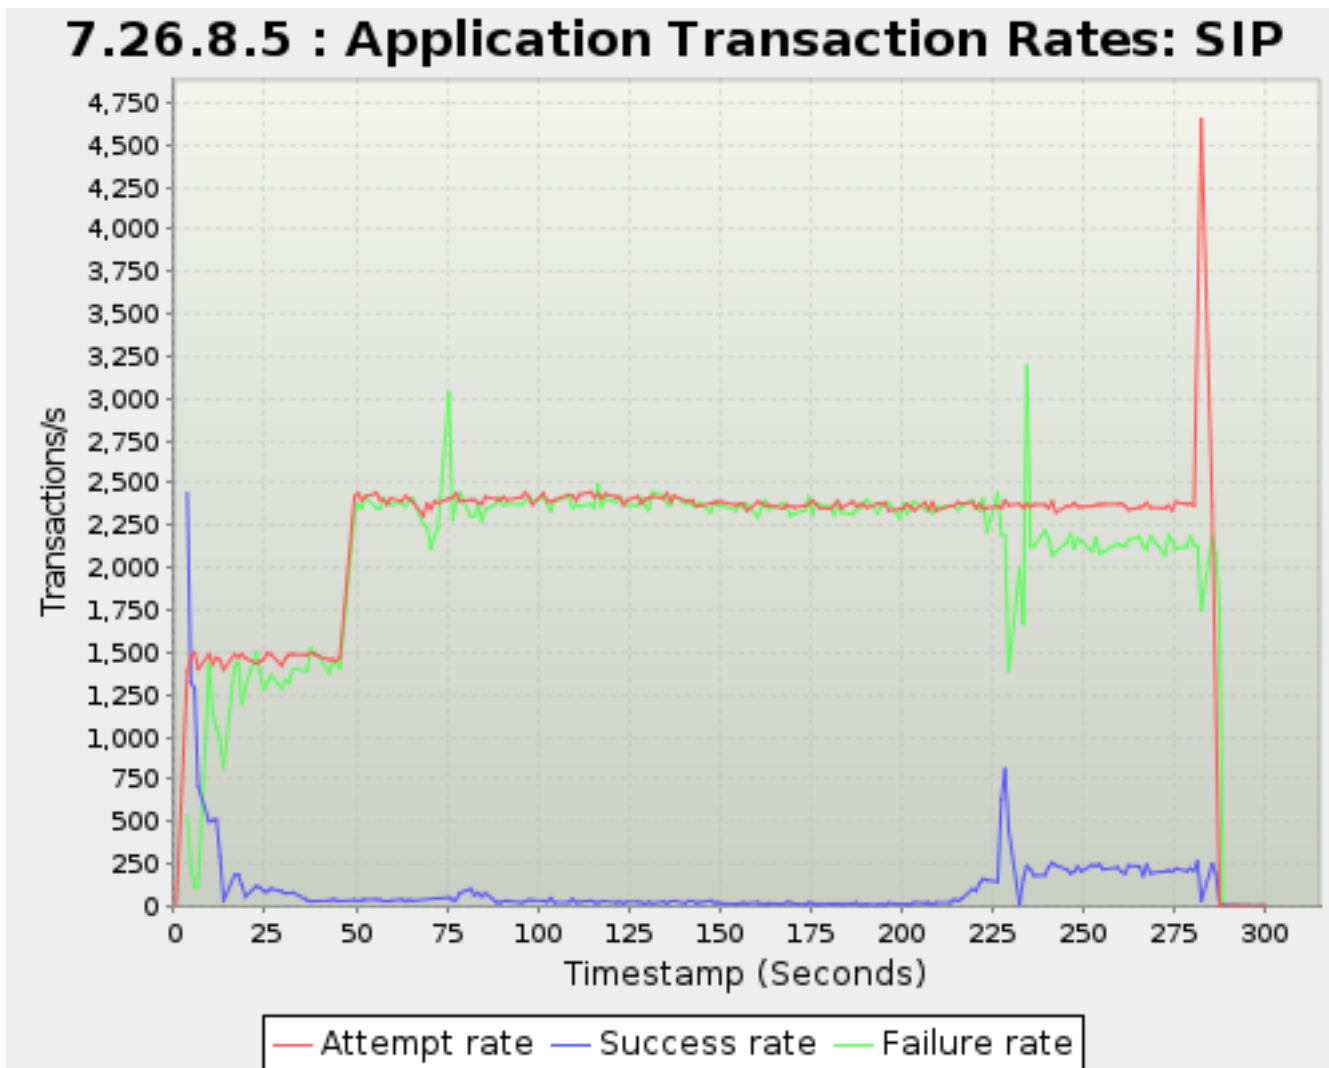

7.26.8.5. Application Transaction Rates: SIP

Timestamp	Attempt rate	Success rate	Failure rate
<i>Seconds</i>		<i>Transactions/s</i>	
0.618	8.091	0.00	0.00
3.639	~1390	~2442	533.5
4.617	~1473	~1324	234.2
5.639	~1501	~1285	112.5
6.639	1,402	707	121
9.640	1,489	499	1,432
10.640	1,431	508	1,133
11.640	1,470	512	1,055
12.640	1,455	295	978
13.617	~1398	32.75	815.8
16.622	~1489	183.3	~1420
17.640	~1472	186.6	~1443
18.640	1,490	124	1,193
19.618	~1466	56.24	~1293
22.640	~1436	117.9	~1501
23.617	~1446	111.6	~1384
24.618	~1457	89.91	~1280
25.640	~1497	86.11	~1320
26.640	1,488	104	1,362
29.640	1,423	87	1,288
30.640	1,464	76	1,335
31.618	~1488	76.69	~1322
32.640	~1488	81.21	~1403
36.622	~1486	35.64	~1392