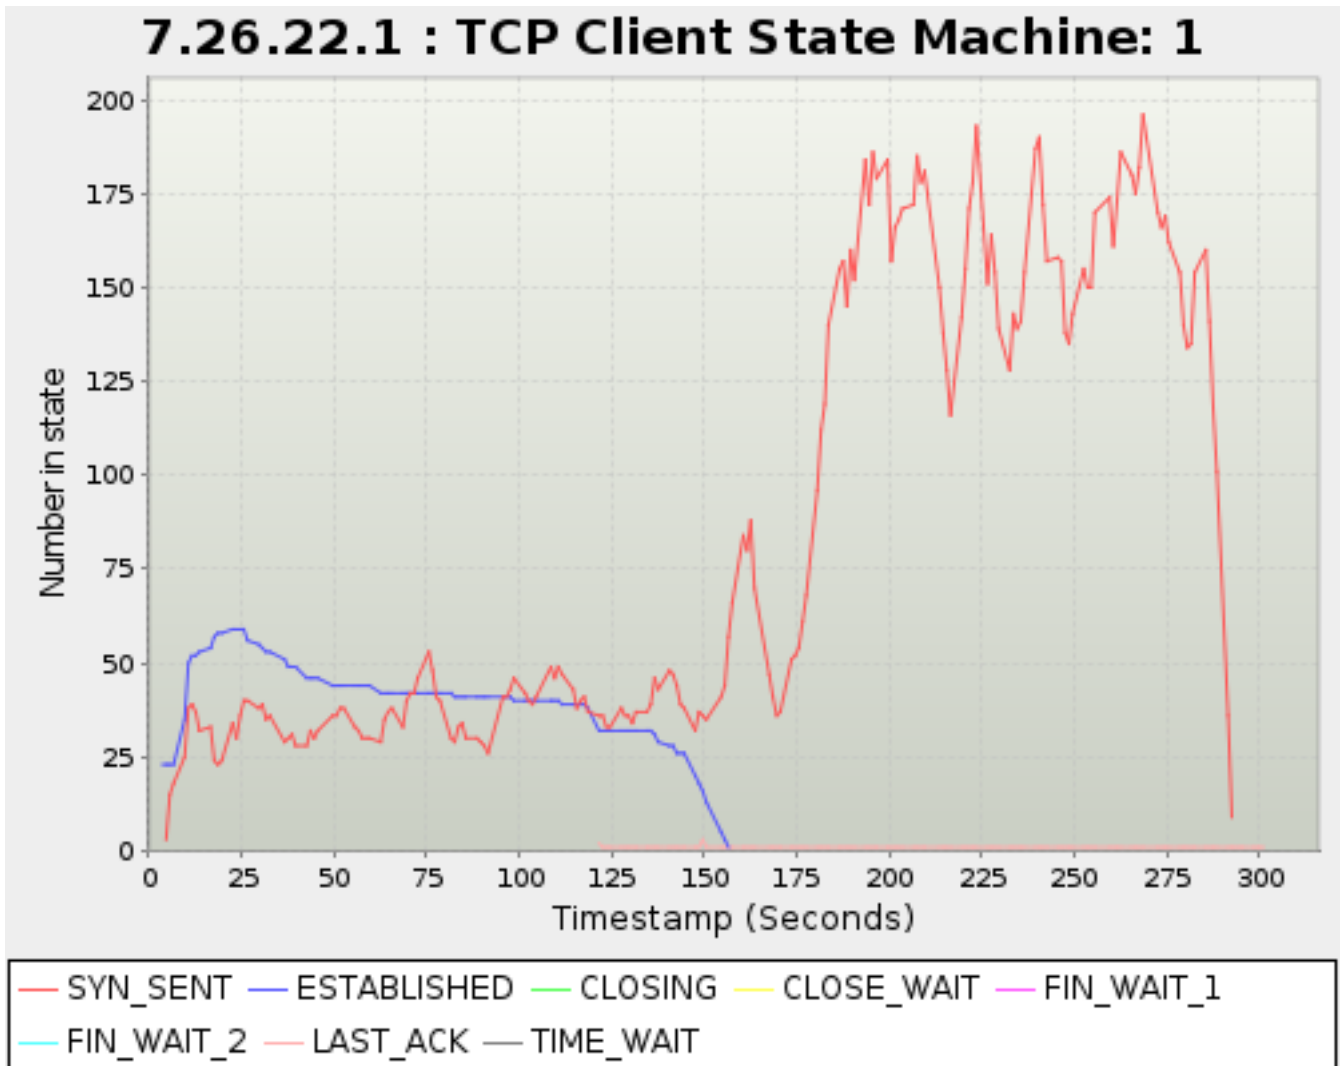

7.26.22.1. TCP Client State Machine: 1

Timestamp	SYN_SENT	ESTABLISHE D	CLOSING	CLOSE_WAIT	FIN_WAIT_1	FIN_WAIT_2	LAST_ACK	TIME_WAIT
<i>Seconds</i>	<i>TCP Sessions</i>							
3.626	0	23	0	0	0	0	0	0
4.605	3	23	0	0	0	0	0	0
5.605	15	23	0	0	0	0	0	0
6.639	18	23	0	0	0	0	0	0
9.605	25	35	0	0	0	0	0	0
10.627	38	50	0	0	0	0	0	0
11.605	39	52	0	0	0	0	0	0
12.627	37	52	0	0	0	0	0	0
13.605	32	53	0	0	0	0	0	0
16.626	33	54	0	0	0	0	0	0
17.626	24	57	0	0	0	0	0	0
18.605	23	58	0	0	0	0	0	0
19.618	24	58	0	0	0	0	0	0
22.605	34	59	0	0	0	0	0	0
23.626	30	59	0	0	0	0	0	0
24.606	36	59	0	0	0	0	0	0
25.626	40	59	0	0	0	0	0	0
26.627	40	56	0	0	0	0	0	0
29.627	38	55	0	0	0	0	0	0
30.626	39	54	0	0	0	0	0	0
31.626	35	53	0	0	0	0	0	0
32.626	36	53	0	0	0	0	0	0