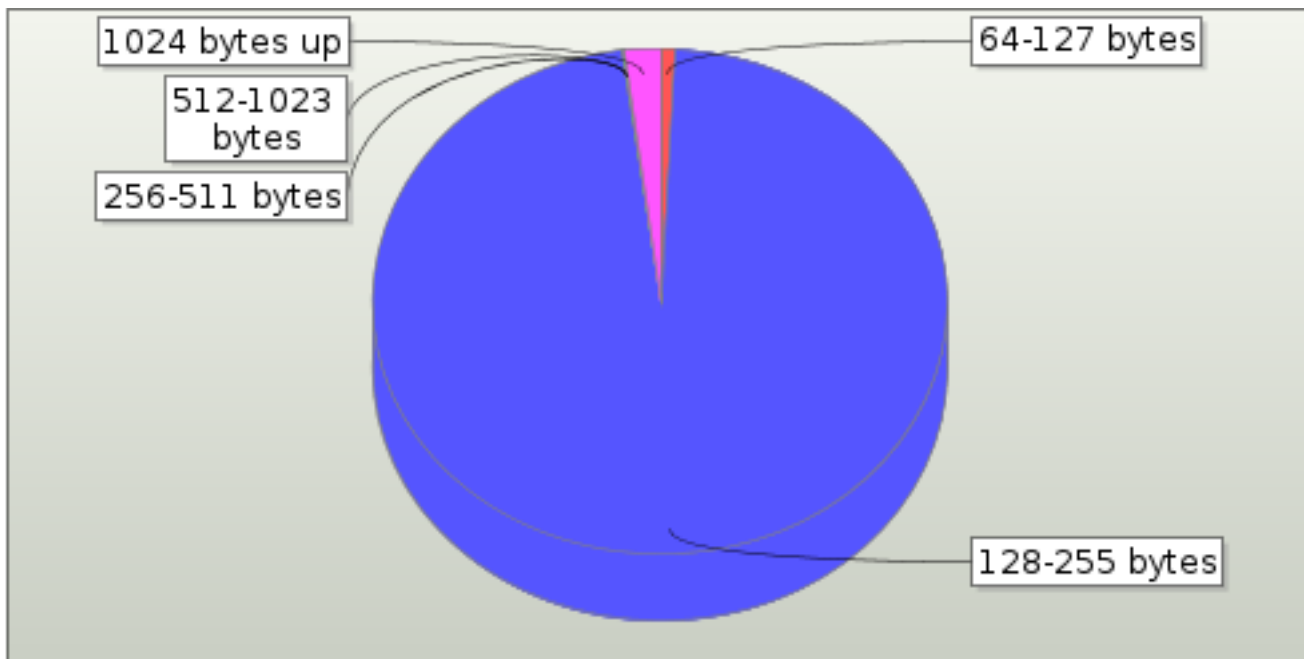

7.22. Transmitted Frame Size

Measurement	Value (Frames)
64-127 bytes	426,239
128-255 bytes	49,285,180
256-511 bytes	48,579
512-1023 bytes	114
1024 bytes up	1,017,447