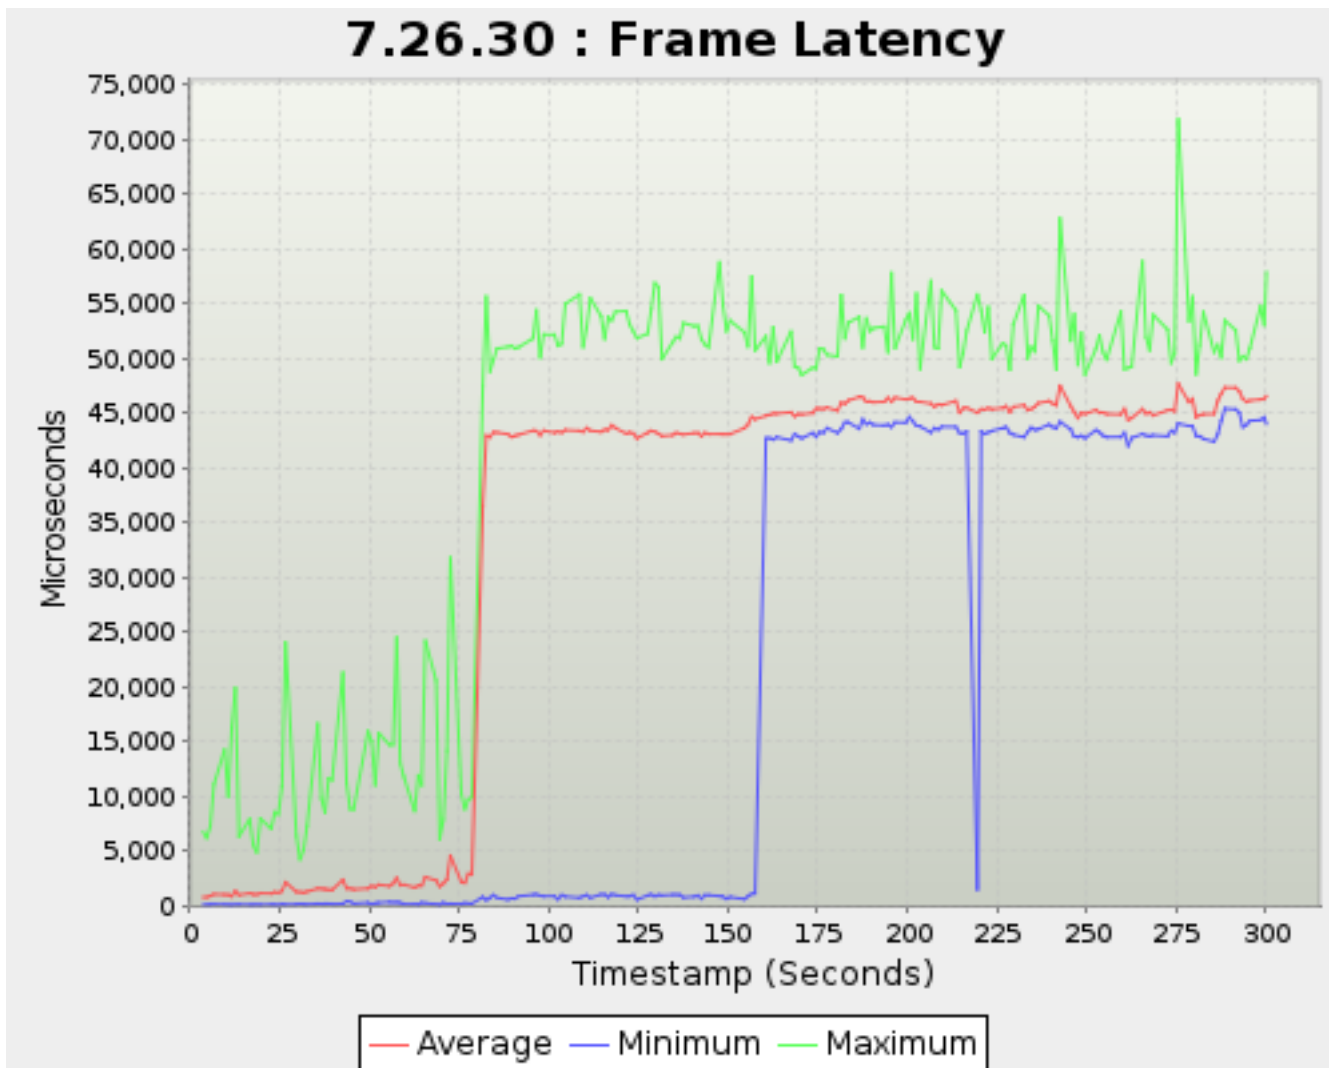

7.26.30. Frame Latency

Timestamp	Average	Minimum	Maximum
<i>Seconds</i>		<i>Microseconds</i>	
3.626	820.441	122.875	6,791.375
4.605	827.463	143.750	6,243
5.605	935.677	153.750	7,256.125
6.639	1,096.035	180.250	11,118
9.605	1,062.988	157.625	14,285.500
10.627	1,039.299	141.250	10,033.250
11.605	911.672	113.125	16,331
12.627	1,373.723	150.375	19,910.250
13.605	1,027.003	158.875	6,379.125
16.626	1,184.544	132.125	7,947
17.626	1,092.173	132.875	5,538.750
18.605	1,070.527	147.125	4,944.125
19.618	1,186.725	131.500	8,005.625
22.605	1,161.076	158.750	7,074.125
23.626	1,281.087	151.500	8,578.250
24.606	1,228.682	110.500	8,398.500
25.626	1,387.361	198.125	10,935.250
26.627	2,188.841	150.875	24,087.875
29.627	1,315.853	175.250	6,440.500
30.626	1,289.219	214.875	4,285.875
31.626	1,241.703	192.875	5,109.125
32.626	1,330.486	166.125	7,347.500
35.605	1,626.486	234.375	16,674.500
36.626	1,597.564	202.125	9,830.125