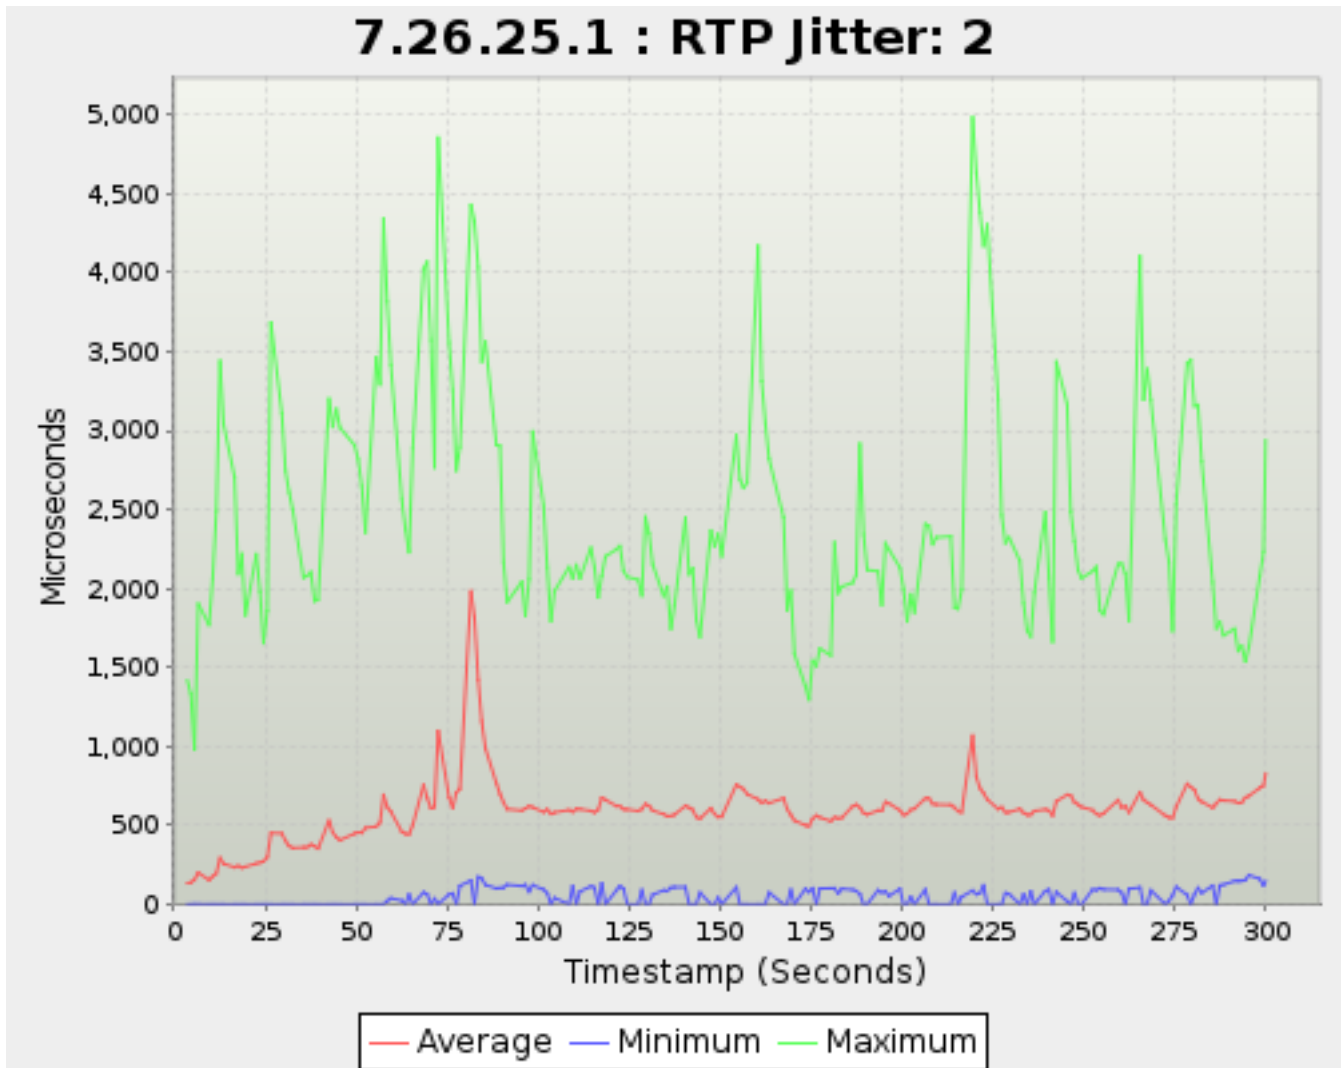

7.26.25.1. RTP Jitter: 2

Timestamp <i>Seconds</i>	Average	Minimum <i>Microseconds</i>	Maximum
3.626	134.09560957910014	0.0	1,418.625
4.605	137.52991853169772	0.0	1,331.0
5.605	155.99298288809553	0.75	979.25
6.639	199.34061478090254	0.875	1,902.25
9.605	153.69345074298295	0.0	1,769.375
10.627	176.48805196353018	0.0	2,068.125
11.605	194.6398916967509	0.0	2,488.875
12.627	292.855321861058	0.0	3,441.125
13.605	256.31419630498885	0.0	3,040.0
16.626	234.11802030456852	0.0	2,704.75
17.626	243.22769534184823	0.0	2,091.375
18.605	230.89084117321528	0.0	2,218.5
19.618	237.24119502365517	0.0	1,830.25
22.605	257.6428118259104	0.0	2,216.625
23.626	264.393680984006	0.0	1,978.125
24.606	271.07949757845415	0.0	1,654.125
25.626	297.86792865740233	0.0	1,858.5
26.627	450.62995026708415	0.0	3,684.25
29.627	448.47243207422133	0.0	3,108.625
30.626	401.6464141131554	0.0	2,747.0
31.626	368.5350532271986	0.0	2,608.875
32.626	356.65371370802137	0.0	2,499.0
35.605	360.0968897379261	0.0	2,069.0
36.626	360.8962371397715	0.0	2,079.75