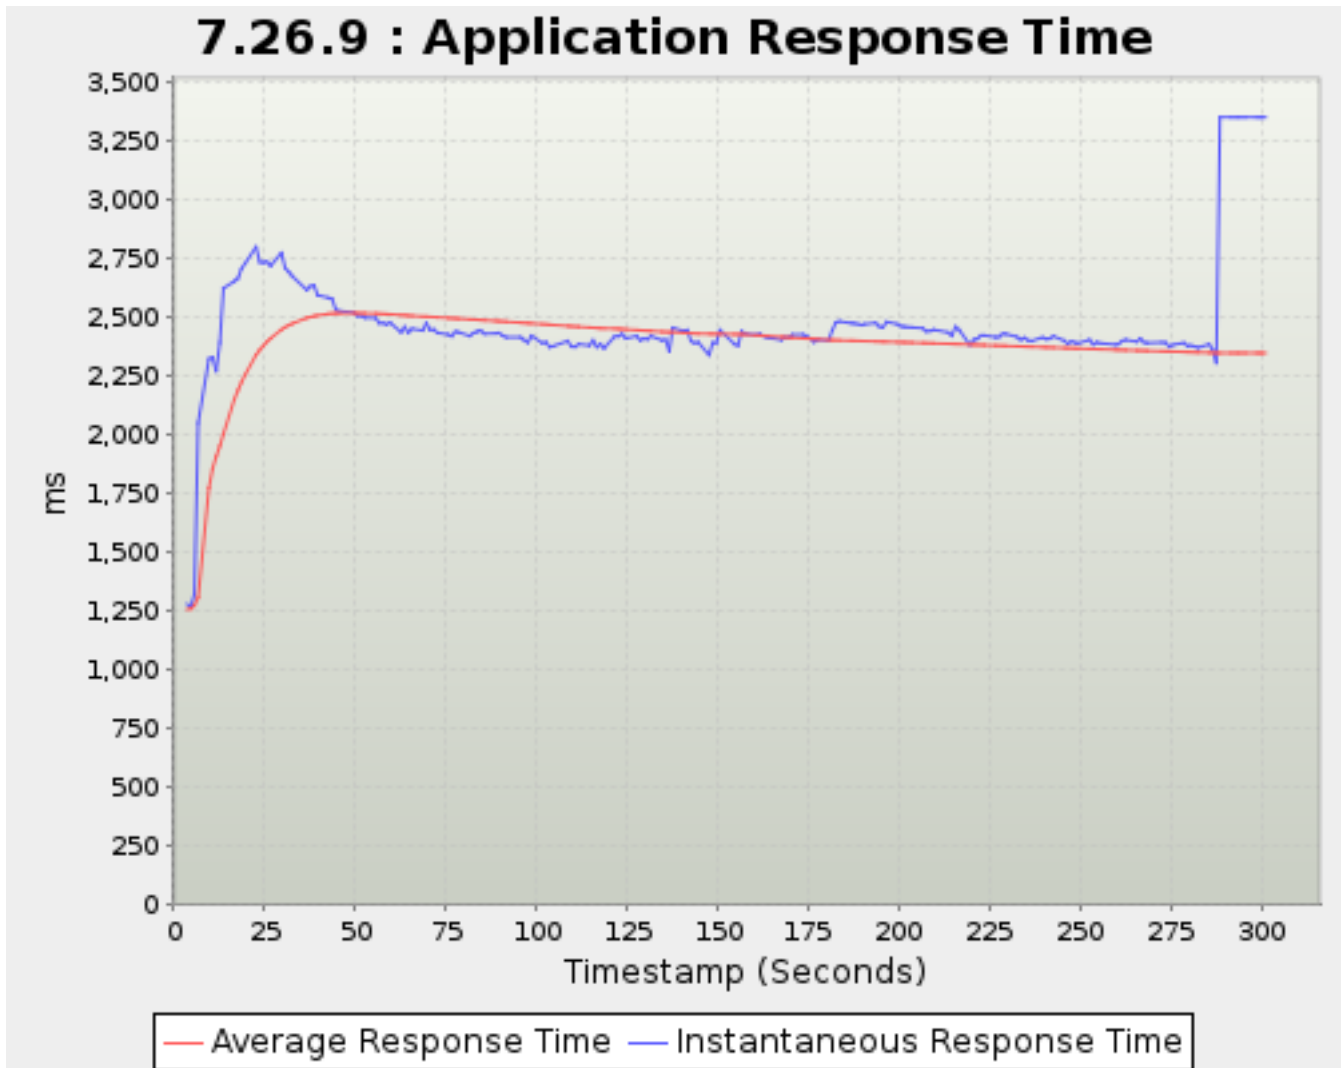

7.26.9. Application Response Time

Timestamp	Average Response Time	Instantaneous Response Time
<i>Seconds</i>		<i>Milliseconds</i>
0.608	0.0000	0.0000
3.626	1,254.5165	1,277.5023
4.605	1,257.4290	1,263.1719
5.605	1,271.5354	1,319.9094
6.639	1,305.0287	2,048.5401
9.605	1,771.1063	2,320.8603
10.627	1,854.0072	2,327.4571
11.605	1,904.7894	2,269.0122
12.627	1,950.1572	2,390.2034
13.605	2,000.4573	2,620.6056
16.626	2,148.8032	2,650.9399
17.626	2,187.0916	2,663.5835
18.605	2,221.7787	2,704.7301
19.618	2,253.1806	2,727.2753
22.605	2,337.3575	2,796.8625
23.626	2,358.3509	2,731.9711
24.606	2,375.9912	2,730.6321
25.626	2,393.0919	2,733.6589
26.627	2,407.6489	2,716.2541
29.627	2,445.2974	2,771.7967
30.626	2,454.8951	2,707.6553
31.626	2,463.4457	2,690.6426
32.626	2,470.8312	2,671.9983
36.626	2,494.6720	2,613.3990