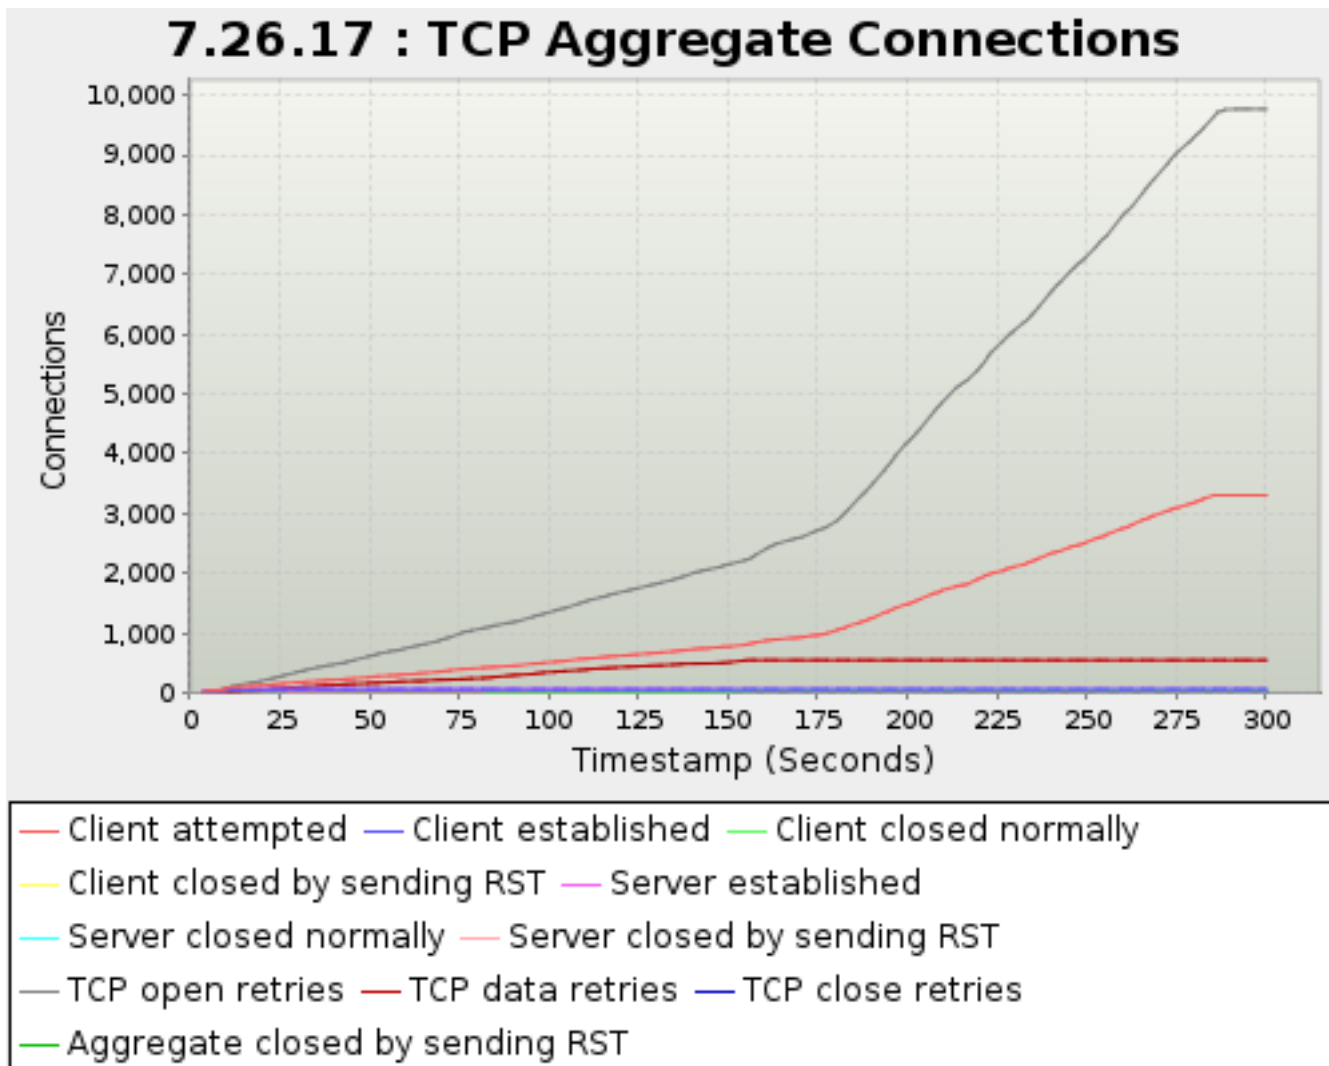

7.26.17. TCP Aggregate Connections

Timestamp	Client attempted	Client established	Client closed normally	Client closed by sending RST	Server established	Server closed normally	Server closed by sending RST	TCP open retries	TCP data retries	TCP close retries	Aggregate closed by sending RST
Seconds	TCP Sessions										
3.626	23	23	0	0	23	0	0	1	3	0	0
4.605	26	23	0	0	23	0	0	1	8	0	0
5.605	38	23	0	0	23	0	0	7	9	0	0
6.639	41	23	0	0	23	0	0	27	10	0	0
9.605	60	35	0	0	35	0	0	73	14	0	0
10.627	88	50	0	0	50	0	0	87	16	0	0
11.605	91	52	0	0	52	0	0	107	17	0	0
12.627	94	52	0	0	52	0	0	120	21	0	0
13.605	98	53	0	0	53	0	0	134	26	0	0
16.626	111	54	0	0	54	0	0	165	37	0	0
17.626	113	57	0	0	57	0	0	178	39	0	0
18.605	118	58	0	0	58	0	0	184	40	0	0
19.618	122	58	0	0	58	0	0	195	46	0	0
22.605	140	59	0	0	59	0	0	239	59	0	0
23.626	142	59	0	0	59	0	0	250	67	0	0
24.606	151	59	0	0	59	0	0	269	69	0	0
25.626	155	59	0	0	59	0	0	285	73	0	0
26.627	160	59	0	0	59	0	3	299	80	0	3
29.627	176	60	0	0	60	0	5	345	92	0	5
30.626	181	60	0	0	60	0	6	361	97	0	6