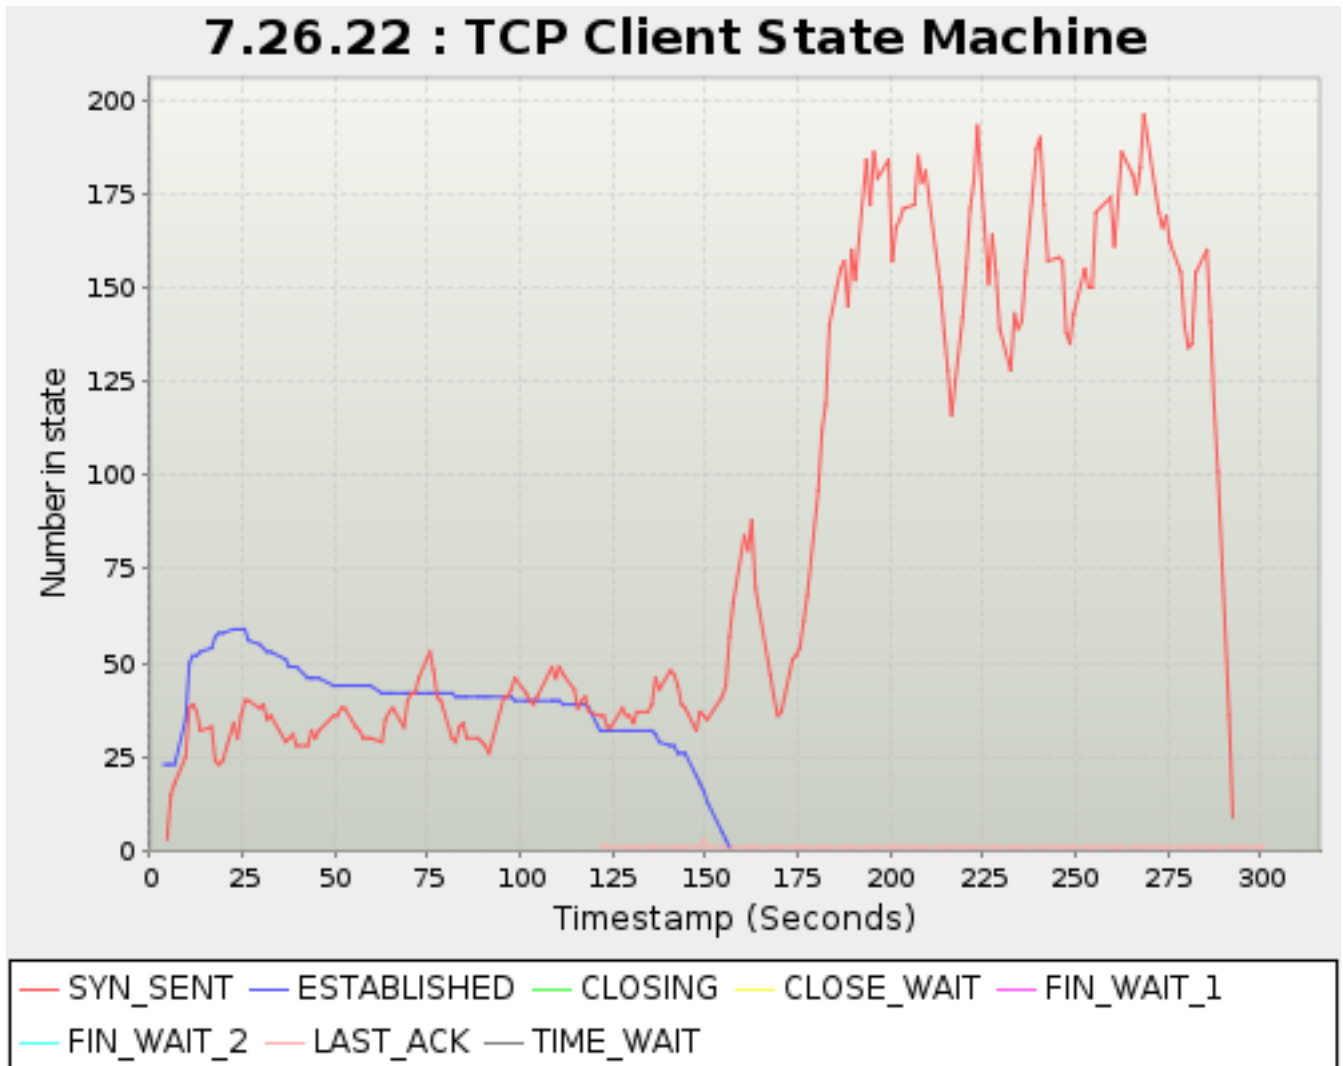

7.26.22. TCP Client State Machine

Timestamp	SYN_SENT	ESTABLISHE	CLOSING	CLOSE_WAIT	FIN_WAIT_1	FIN_WAIT_2	LAST_ACK	TIME_WAIT
Seconds	TCP Sessions							
3.626	0	23	0	0	0	0	0	0
4.605	3	23	0	0	0	0	0	0
5.605	15	23	0	0	0	0	0	0
6.639	18	23	0	0	0	0	0	0
9.605	25	35	0	0	0	0	0	0
10.627	38	50	0	0	0	0	0	0
11.605	39	52	0	0	0	0	0	0
12.627	37	52	0	0	0	0	0	0
13.605	32	53	0	0	0	0	0	0
16.626	33	54	0	0	0	0	0	0
17.626	24	57	0	0	0	0	0	0
18.605	23	58	0	0	0	0	0	0
19.618	24	58	0	0	0	0	0	0
22.605	34	59	0	0	0	0	0	0
23.626	30	59	0	0	0	0	0	0
24.606	36	59	0	0	0	0	0	0
25.626	40	59	0	0	0	0	0	0
26.627	40	56	0	0	0	0	0	0
29.627	38	55	0	0	0	0	0	0
30.626	39	54	0	0	0	0	0	0
31.626	35	53	0	0	0	0	0	0
32.626	36	53	0	0	0	0	0	0