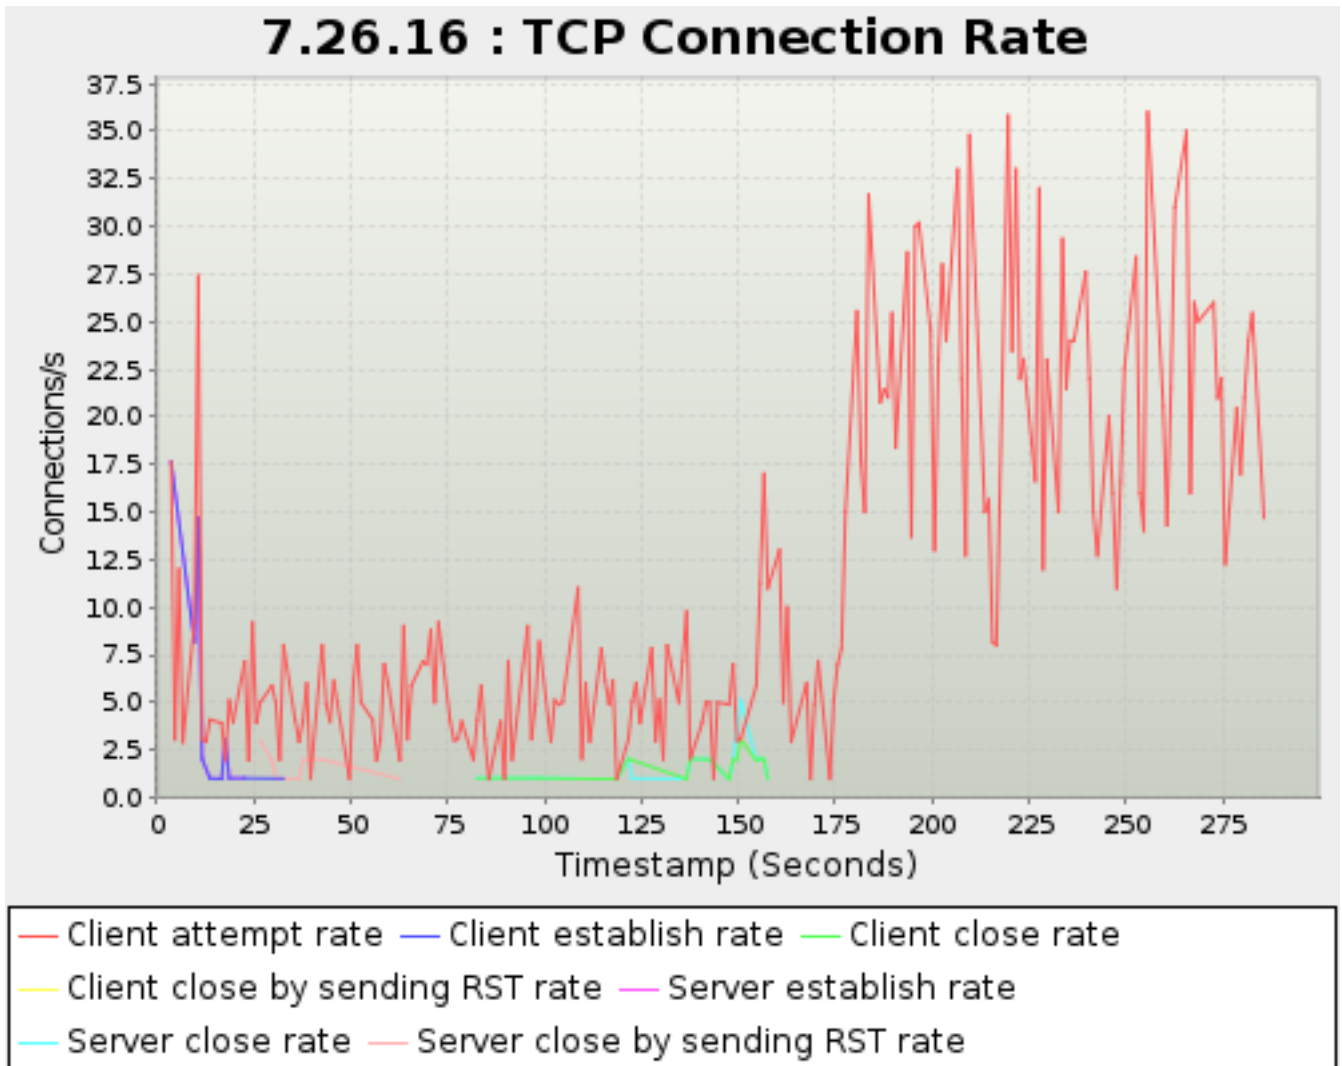

7.26.16. TCP Connection Rate

Timestamp	Client attempt rate	Client establish rate	Client close rate	Client close by sending RST rate	Server establish rate	Server close rate	Server close by sending RST rate
Seconds	TCP Sessions/s						
3.626	17.65	17.65	0.00	0.00	17.65	0.00	0.00
4.605	3.064	0.00	0.00	0.00	0.00	0.00	0.00
5.605	12	0.00	0.00	0.00	0.00	0.00	0.00
6.639	2.901	0.00	0.00	0.00	0.00	0.00	0.00
9.605	9.202	8.180	0.00	0.00	8.180	0.00	0.00
10.627	27.40	14.68	0.00	0.00	14.68	0.00	0.00
11.605	3.067	2.045	0.00	0.00	2.045	0.00	0.00
12.627	2.935	0.00	0.00	0.00	0.00	0.00	0.00
13.605	4.090	1.022	0.00	0.00	1.022	0.00	0.00
16.626	3.918	0.9794	0.00	0.00	0.9794	0.00	0.00
17.626	2	3	0.00	0.00	3	0.00	0.00
18.605	5.107	1.021	0.00	0.00	1.021	0.00	0.00
19.618	3.949	0.00	0.00	0.00	0.00	0.00	0.00
22.605	7.150	1.021	0.00	0.00	1.021	0.00	0.00
23.626	1.959	0.00	0.00	0.00	0.00	0.00	0.00
24.606	9.184	0.00	0.00	0.00	0.00	0.00	0.00
25.626	3.922	0.00	0.00	0.00	0.00	0.00	0.00
26.627	4.995	0.00	0.00	0.00	0.00	0.00	2.997
29.627	5.871	0.00	0.00	0.00	0.00	0.00	1.957
30.626	5.005	0.00	0.00	0.00	0.00	0.00	1.001
31.626	2	0.00	0.00	0.00	0.00	0.00	1