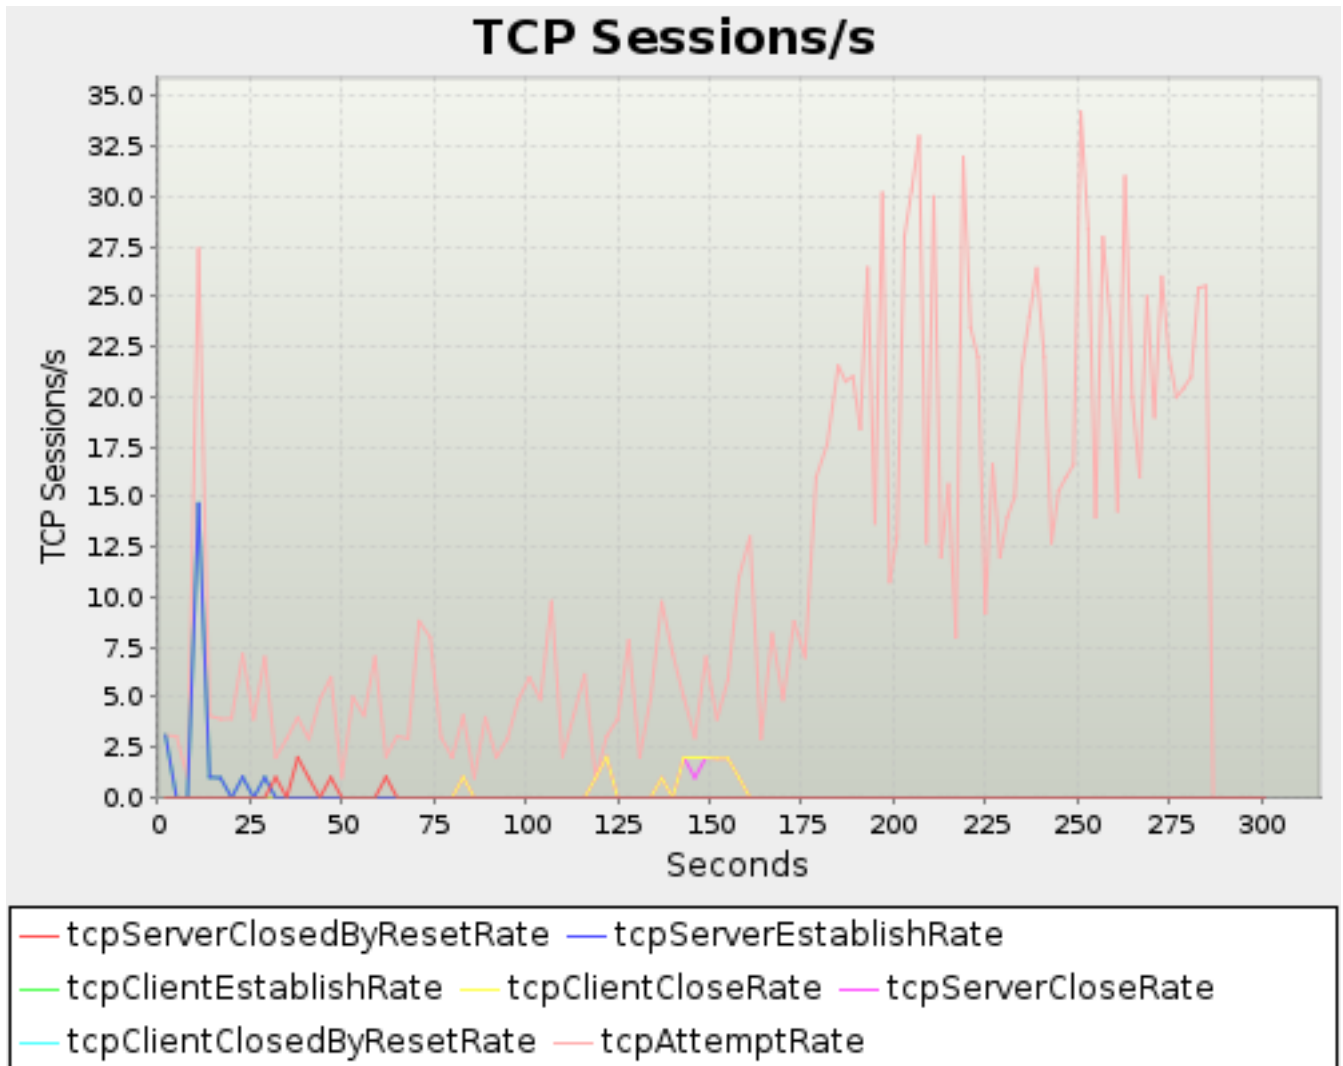

6.4.3. TCP Sessions/s

time	tcpAttemptRate	tcpClientCloseRate	tcpClientClosedByResetRate	tcpClientEstablishRate	tcpServerCloseRate	tcpServerClosedByResetRate	tcpServerEstablishRate
2.000	3.113	0	0	3.113	0	0	3.113
5.000	3.064	0	0	0	0	0	0
8.000	1.013	0	0	0	0	0	0
11.000	27.4	0	0	14.68	0	0	14.68
14.000	4.09	0	0	1.022	0	0	1.022
17.000	3.918	0	0	0.9794	0	0	0.9794
20.000	3.949	0	0	0	0	0	0
23.000	7.15	0	0	1.021	0	0	1.021
26.000	3.922	0	0	0	0	0	0
29.000	7	0	0	1	0	0	1
32.000	2	0	0	0	0	1	0
35.000	2.938	0	0	0	0	0	0
38.000	4	0	0	0	0	2	0
41.000	2.907	0	0	0	0	0.969	0
44.000	4.892	0	0	0	0	0	0
47.000	6.006	0	0	0	0	1.001	0
50.000	1	0	0	0	0	0	0
53.000	5	0	0	0	0	0	0
56.000	4.09	0	0	0	0	0	0
59.000	7.007	0	0	0	0	0	0
62.000	2.045	0	0	0	0	1.022	0
65.000	3.067	0	0	0	0	0	0
68.000	2.938	0	0	0	0	0	0