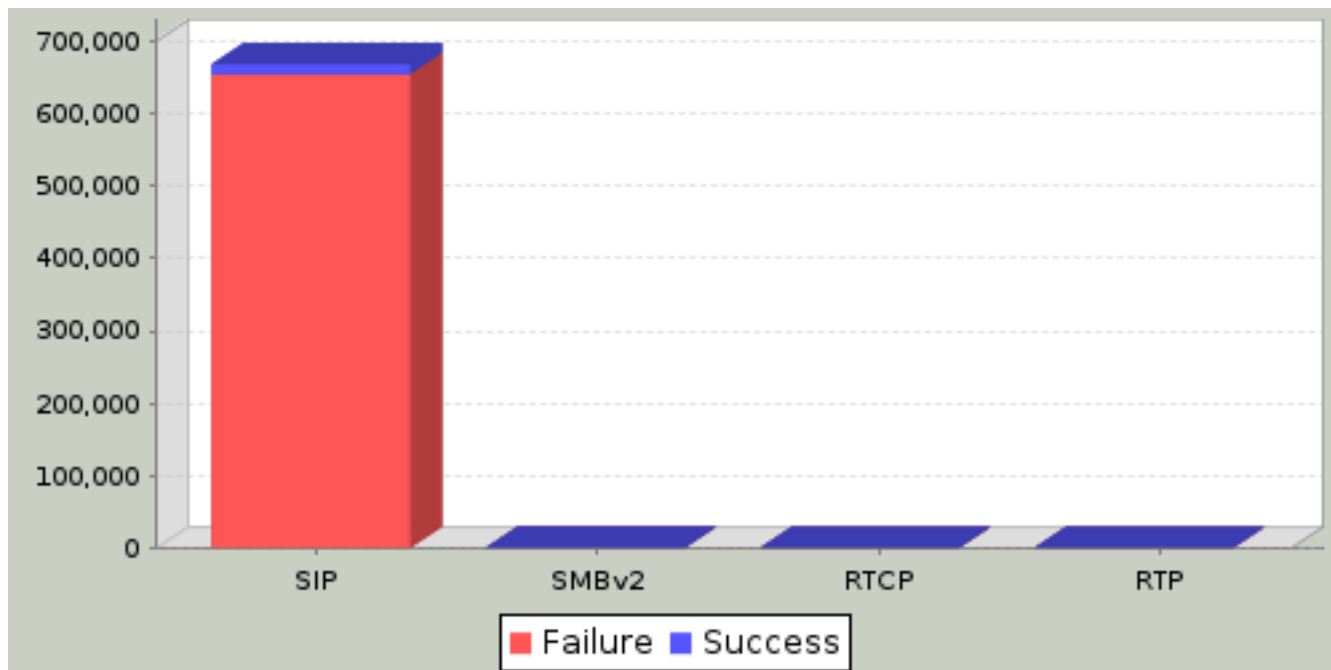

7.11. Application Transactions Summary

Protocol	Success (Transactions)	Failure (Transactions)
SIP	13,733	682,901
SMBv2	276	19
RTCP	0	0
RTP	0	0