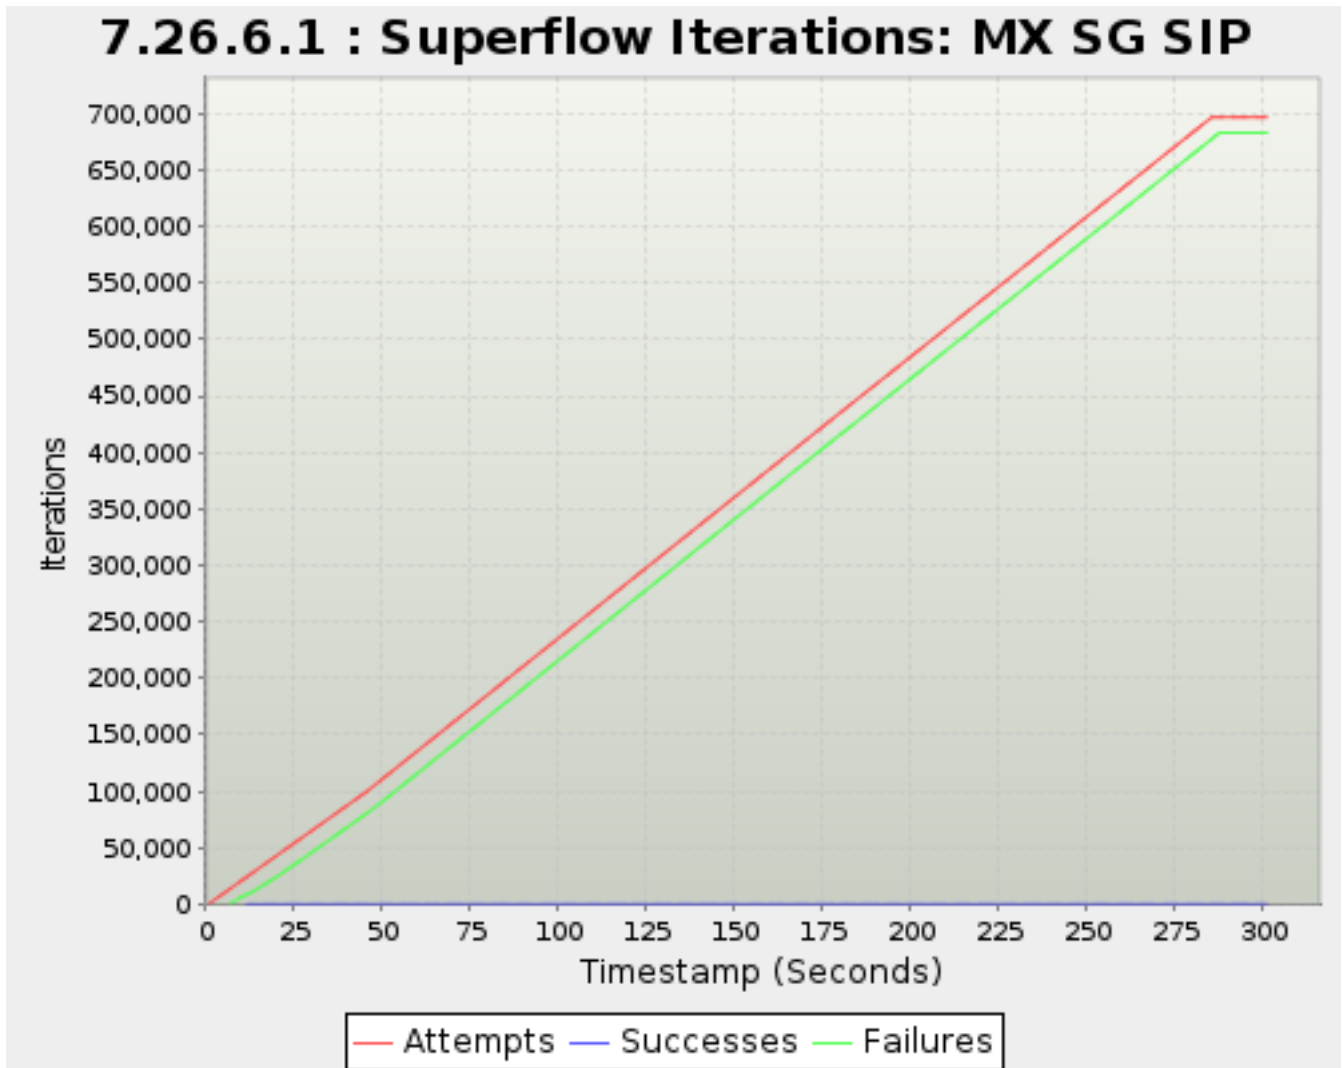

7.26.6.1. Superflow Iterations: MX SG SIP

Timestamp <i>Seconds</i>	Attempts	Successes <i>Sessions</i>	Failures
0.608	7	0	0
3.626	6,686	0	0
4.605	8,865	0	0
5.605	11,075	0	0
6.639	13,360	0	289
9.605	19,941	0	5,586
10.627	22,177	0	7,268
11.605	24,354	3	8,726
12.627	26,615	3	10,107
13.605	28,791	4	11,625
16.626	35,484	15	17,668
17.626	37,704	20	19,662
18.605	39,883	25	21,579
19.618	42,128	32	23,517
22.605	48,747	40	29,827
23.626	51,007	41	32,068
24.606	53,180	42	34,157
25.626	55,438	43	36,363
26.627	57,655	44	38,541
29.627	64,307	46	45,050
30.626	66,522	48	47,212
31.626	68,742	49	49,437
32.626	70,956	49	51,668
36.626	79,831	49	60,497