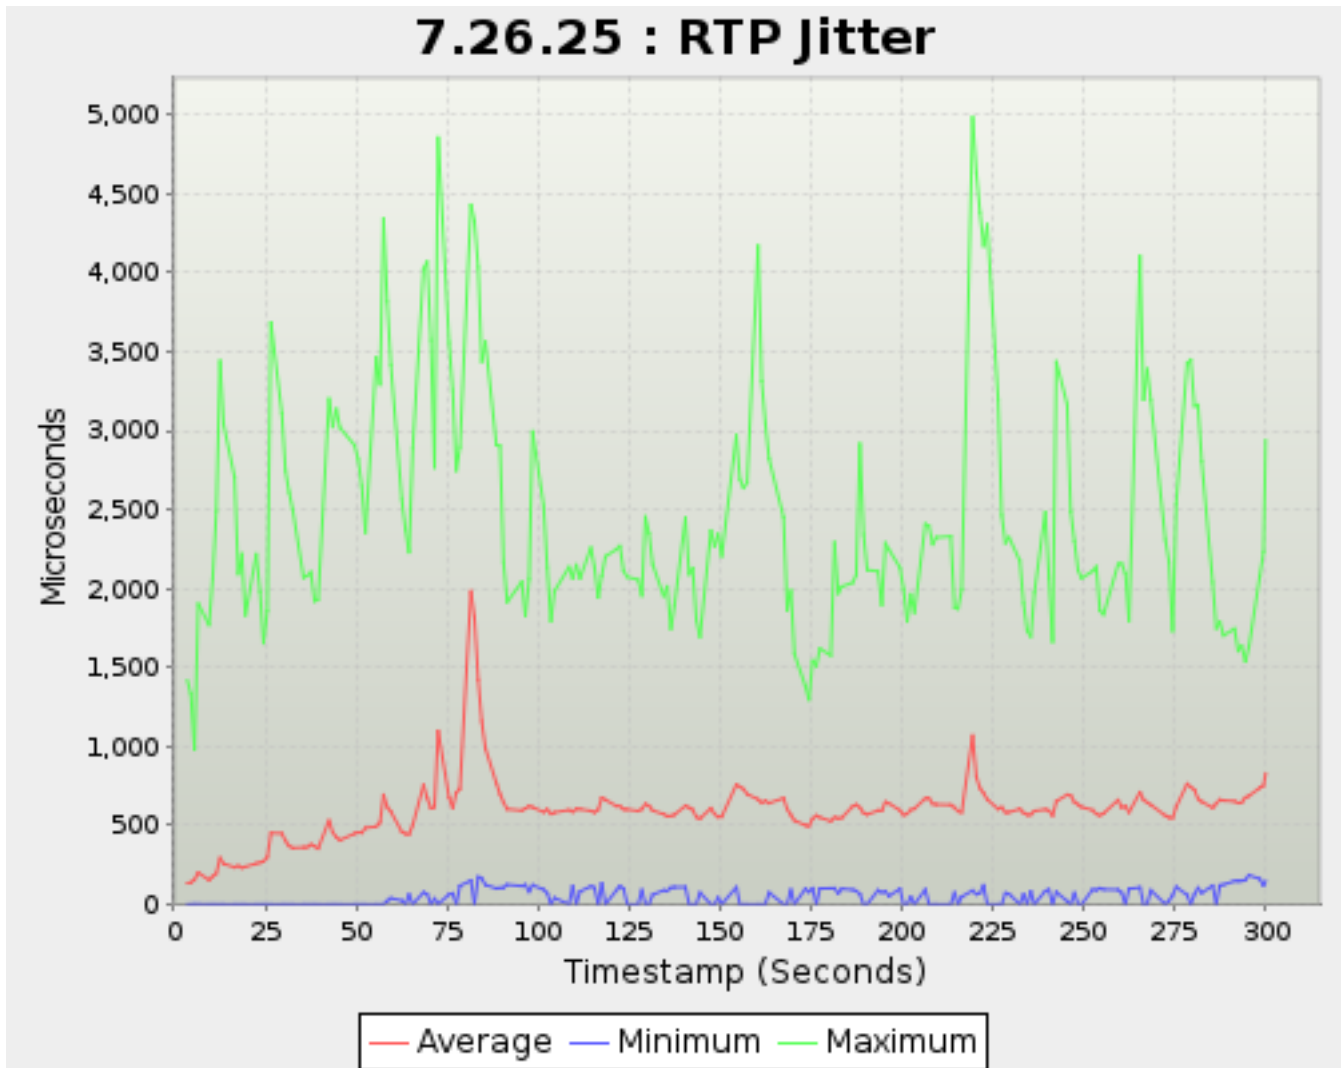

7.26.25. RTP Jitter

Timestamp <i>Seconds</i>	Average	Minimum <i>Microseconds</i>	Maximum
3.626	134.09560957910014	0.0	1,418.625
4.605	137.52991853169772	0.0	1,331.0
5.605	155.99298288809553	0.75	979.25
6.639	199.34061478090254	0.875	1,902.25
9.605	153.69345074298295	0.0	1,769.375
10.627	176.48805196353018	0.0	2,068.125
11.605	194.6398916967509	0.0	2,488.875
12.627	292.855321861058	0.0	3,441.125
13.605	256.31419630498885	0.0	3,040.0
16.626	234.11802030456852	0.0	2,704.75
17.626	243.22769534184823	0.0	2,091.375
18.605	230.89084117321528	0.0	2,218.5
19.618	237.24119502365517	0.0	1,830.25
22.605	257.6428118259104	0.0	2,216.625
23.626	264.393680984006	0.0	1,978.125
24.606	271.07949757845415	0.0	1,654.125
25.626	297.86792865740233	0.0	1,858.5
26.627	450.62995026708415	0.0	3,684.25
29.627	448.47243207422133	0.0	3,108.625
30.626	401.6464141131554	0.0	2,747.0
31.626	368.5350532271986	0.0	2,608.875
32.626	356.65371370802137	0.0	2,499.0
35.605	360.0968897379261	0.0	2,069.0
36.626	360.8962371397715	0.0	2,079.75