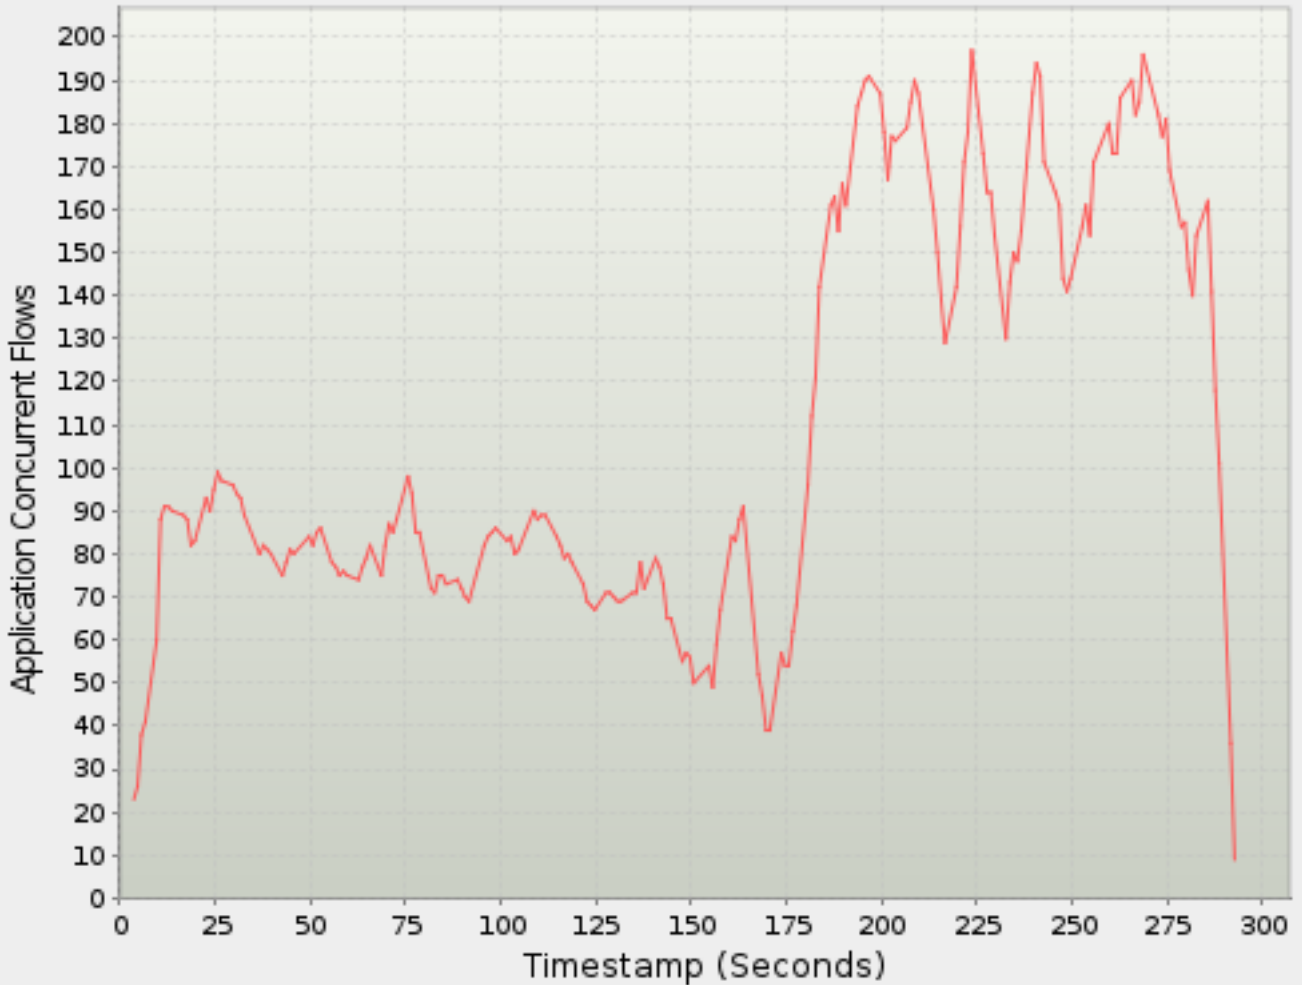

7.26.2.4. Application Concurrent Flows: SMBv2

7.26.2.4 : Application Concurrent Flows: SMBv2

Timestamp	Application Concurrent Flows
<i>Seconds</i>	<i>Flows</i>
3.626	23
4.605	26
5.605	38
6.639	41
9.605	60
10.627	88
11.605	91
12.627	91
13.605	90
16.626	89
17.626	88
18.605	82
19.618	83
22.605	93
23.626	90
24.606	95
25.626	99
26.627	97
29.627	96
30.626	94
31.626	93
32.626	89
36.626	80
37.626	82