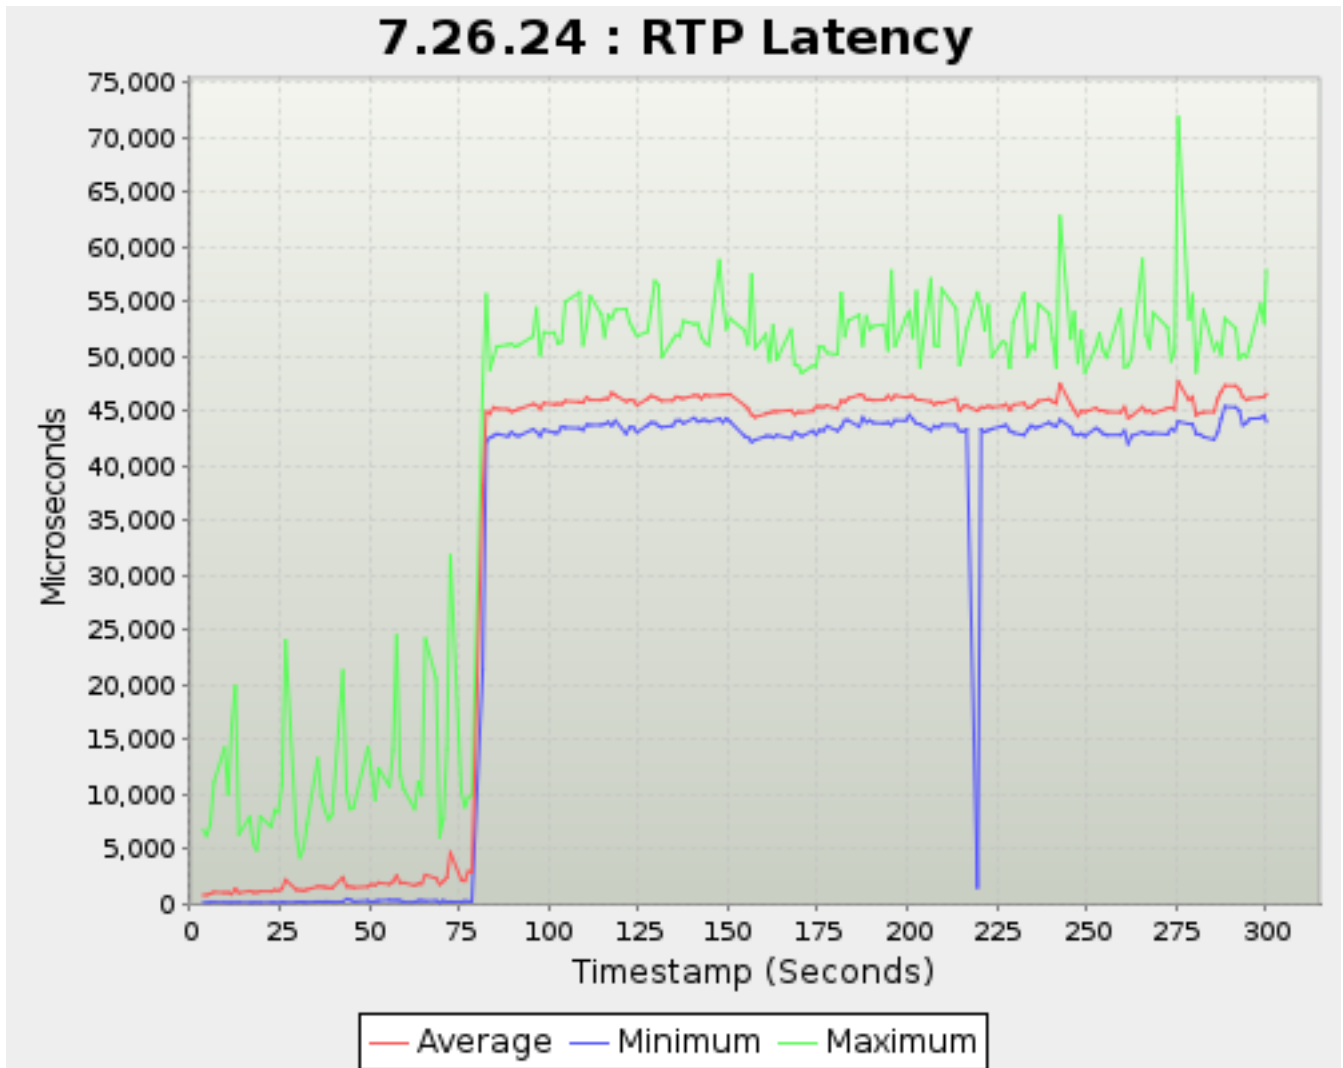

7.26.24. RTP Latency

Timestamp	Average	Minimum	Maximum
<i>Seconds</i>		<i>Microseconds</i>	
3.626	834.8626484202052	136.375	6,791.375
4.605	843.316284131381	143.75	6,243.0
5.605	950.7225774717167	153.75	7,256.125
6.639	1,105.1590849673203	180.25	11,118.0
9.605	1,057.0614988978691	157.625	14,285.5
10.627	1,062.7841574293186	141.25	10,033.25
11.605	920.3914238592633	137.0	16,331.0
12.627	1,398.4911771534712	150.375	19,910.25
13.605	1,035.7659523236214	158.875	6,379.125
16.626	1,200.9767257601268	132.125	7,947.0
17.626	1,098.708319443783	132.875	5,538.75
18.605	1,083.264291017075	147.125	4,944.125
19.618	1,179.2265871623993	131.5	8,005.625
22.605	1,167.9078852590992	158.75	7,074.125
23.626	1,299.8848932222793	151.5	8,578.25
24.606	1,237.2548864758144	110.5	8,398.5
25.626	1,403.6517485580785	198.125	10,935.25
26.627	2,222.9742947632026	150.875	24,087.875
29.627	1,320.5399781304882	175.25	6,440.5
30.626	1,286.5749317905395	214.875	4,285.875
31.626	1,239.5568621185494	192.875	5,109.125
32.626	1,331.9370823351405	166.125	7,347.5
35.605	1,621.7527862208713	234.375	13,280.0
36.626	1,599.7514316493734	210.625	9,830.125