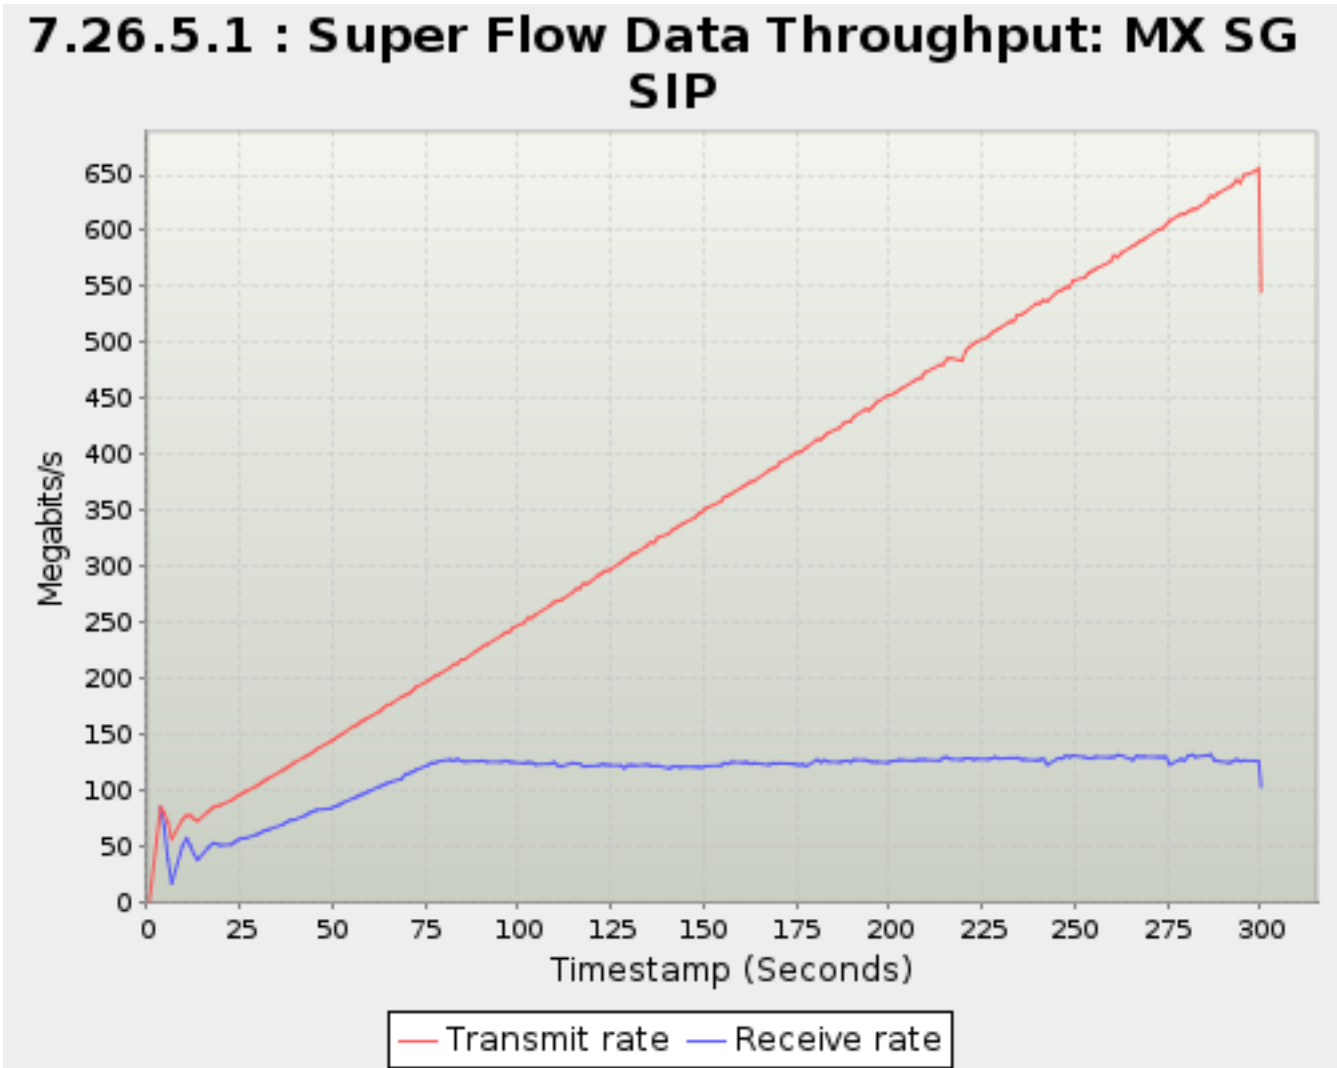

7.26.5.1. Super Flow Data Throughput: MX SG SIP

Data Rate shown includes Ethernet overhead.

Rates can fluctuate slightly above the physical maximum due to round-off errors in calculations.

Physical speeds on fiber optic can legitimately exceed 10Gbps.

Timestamp	Transmit rate	Receive rate
<i>Seconds</i>	<i>Megabits/s</i>	
0.608	0.1329	0.00
3.626	84.63	84.63
4.605	79.89	67.78
5.605	71.40	38.33
6.639	56.54	17.20
9.605	74.22	50.86
10.627	77.22	57.15
11.605	77.60	50.85
12.627	74.41	42.96
13.605	72.78	37.91
16.626	81.23	49.08
17.626	84.25	52.47
18.605	85.79	52.41
19.618	86.48	50.85
22.605	90.92	51.61
23.626	92.93	53.63
24.606	95.52	55.88
25.626	97.14	57.26
26.627	99.02	57.31