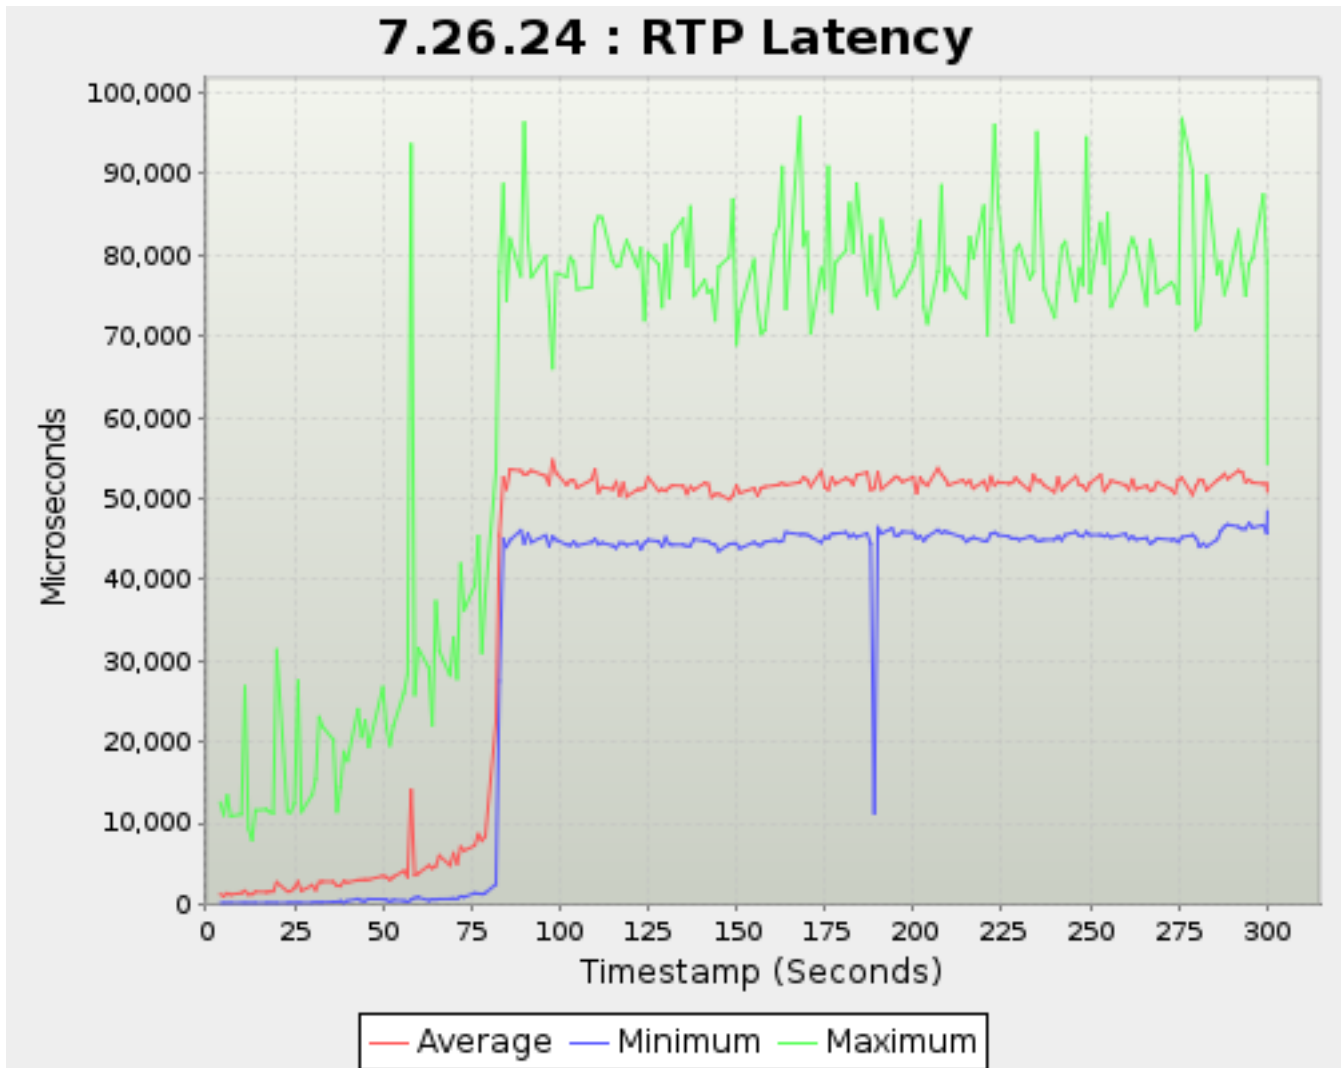

7.26.24. RTP Latency

Timestamp	Average	Minimum	Maximum
<i>Seconds</i>		<i>Microseconds</i>	
3.976	1,219.8528984001662	116.625	12,530.75
4.976	1,013.5049244271087	122.875	11,011.375
5.976	1,321.3341061622941	123.0	13,390.75
6.955	1,177.8521327014219	137.75	10,843.875
9.976	1,379.5937909624008	123.0	11,075.0
10.976	1,646.6234673781844	121.0	26,797.25
11.955	1,198.7017565038932	124.875	9,363.125
12.976	1,228.152046074568	123.125	7,919.375
13.955	1,529.0745442512484	123.25	11,568.25
16.955	1,489.6562984395991	125.25	11,685.625
17.976	1,545.8868821292776	136.0	11,388.625
18.955	1,580.3633938354533	131.75	11,239.0
19.955	2,697.3554307629092	120.875	31,319.0
22.976	1,587.2827151273752	133.375	11,411.375
23.955	1,604.2005552833577	160.375	11,332.625
24.976	2,051.333409358726	144.5	12,447.25
25.976	2,756.6758699372504	157.625	27,500.0
26.955	1,639.819000483757	136.875	11,378.5
29.976	2,336.3657817109142	152.625	13,487.625
30.977	1,765.432024371464	226.375	15,397.125
31.976	2,730.479860356355	200.0	23,066.5
32.955	2,784.4082893551295	203.125	21,868.5
35.955	2,769.4794847328244	283.875	20,279.0
36.988	2,272.6211479684825	282.25	11,416.625