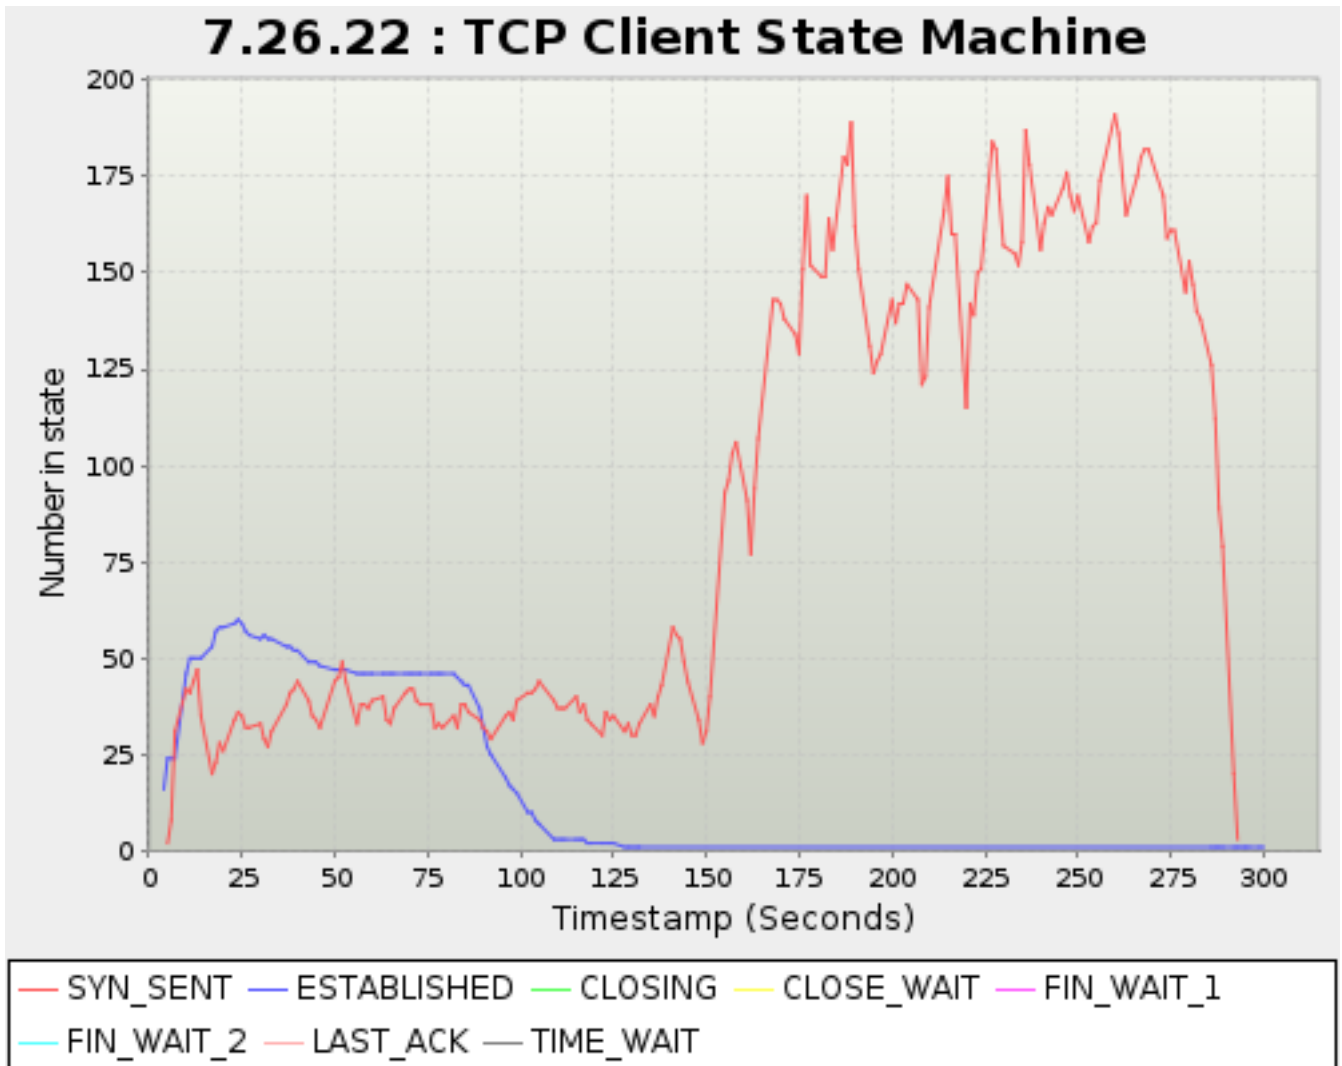

7.26.22. TCP Client State Machine

Timestamp	SYN_SENT	ESTABLISHE D	CLOSING	CLOSE_WAIT	FIN_WAIT_1	FIN_WAIT_2	LAST_ACK	TIME_WAIT
<i>Seconds</i>	<i>TCP Sessions</i>							
3.976	0	16	0	0	0	0	0	0
4.976	2	24	0	0	0	0	0	0
5.976	8	24	0	0	0	0	0	0
6.955	31	24	0	0	0	0	0	0
9.976	42	46	0	0	0	0	0	0
10.976	41	50	0	0	0	0	0	0
11.955	44	50	0	0	0	0	0	0
12.976	47	50	0	0	0	0	0	0
13.955	35	50	0	0	0	0	0	0
16.955	20	53	0	0	0	0	0	0
17.976	23	57	0	0	0	0	0	0
18.955	28	58	0	0	0	0	0	0
19.955	26	58	0	0	0	0	0	0
22.976	34	59	0	0	0	0	0	0
23.955	36	60	0	0	0	0	0	0
24.976	35	59	0	0	0	0	0	0
25.976	32	57	0	0	0	0	0	0
26.955	32	56	0	0	0	0	0	0
29.976	33	55	0	0	0	0	0	0
30.977	29	56	0	0	0	0	0	0
31.976	27	55	0	0	0	0	0	0
32.955	31	55	0	0	0	0	0	0