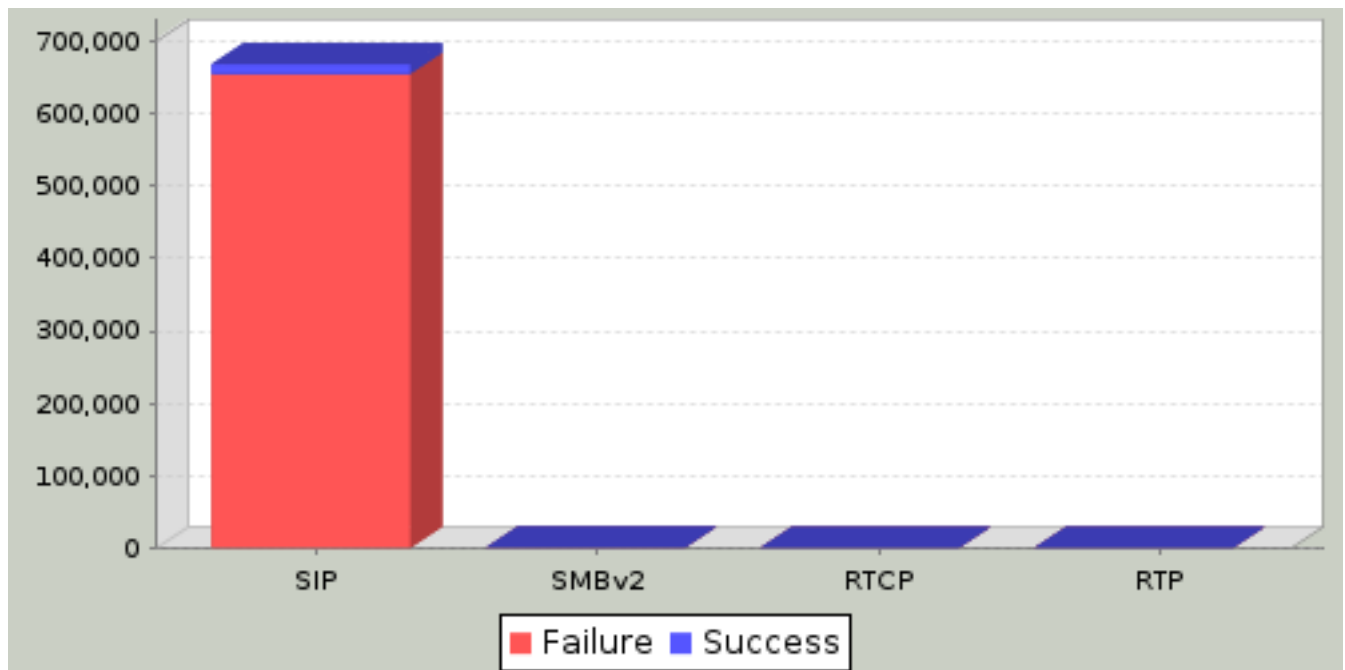

7.11. Application Transactions Summary

Protocol	Success <i>(Transactions)</i>	Failure <i>(Transactions)</i>
SIP	13,780	682,725
SMBv2	244	60
RTCP	0	0
RTP	0	0