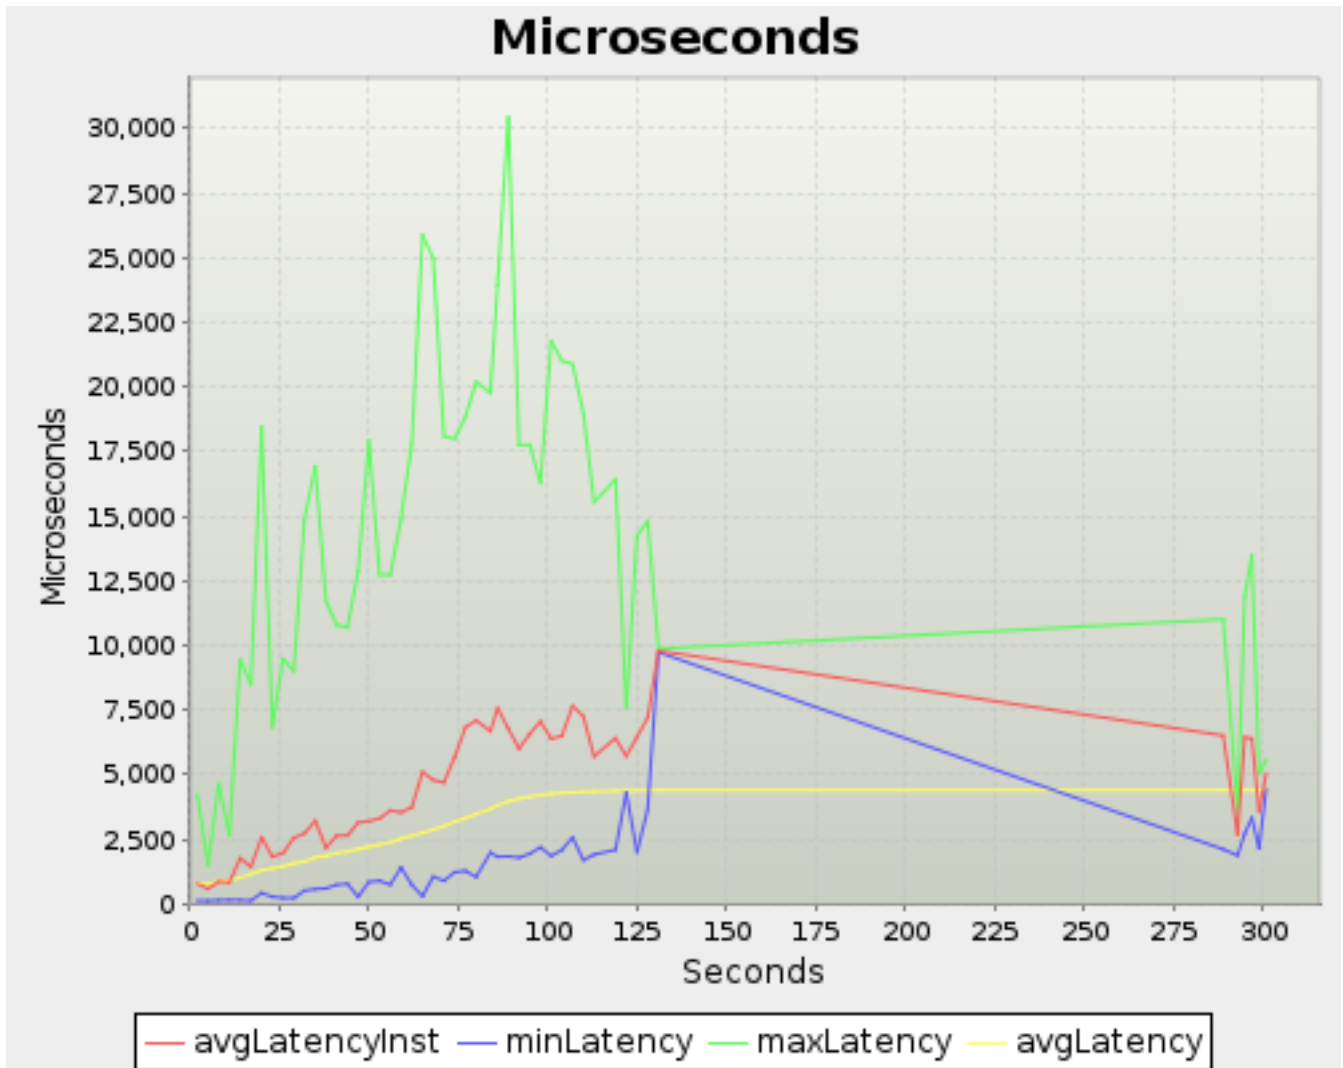

6.2.2.1. Microseconds

time	avgLatency	avgLatencyInst	maxLatency	minLatency
2.000	791.9838969404187	791.9838969404187	4,242.25	139.75
5.000	790.8509933774834	601.5943728018757	1,522.375	134
8.000	890.1997824510515	872.0199335548173	4,655.75	152.5
11.000	910.9354340071344	842.7525252525253	2,661.75	160.75
14.000	1,035.7272013949432	1,779.4837476099426	9,470.125	159
17.000	1,165.7922826529227	1,447.053811659193	8,511.5	140.375
20.000	1,311.5917149958575	2,584.6976744186045	18,469.5	434.625
23.000	1,381.7253252424953	1,836.4809451219512	6,843.5	287
26.000	1,468.8585052549631	1,975.628787878788	9,495.374999999995	242.625
29.000	1,579.7041044651505	2,570.6647887323943	9,012.5	238.75
32.000	1,651.609537698702	2,736.0026631158457	14,901	524.75
35.000	1,817.287661275668	3,224.144996596324	16,928.125	582.625
38.000	1,871.0669980897144	2,185.1130536130536	11,722	612.75
41.000	1,978.2057656323896	2,647.0971551261405	10,799.625	751
44.000	2,039.8402150737	2,658.189792663477	10,706.125	791.75
47.000	2,132.992647551417	3,156.5188775510205	12,875.125	284.875
50.000	2,222.9208979155533	3,211.532340862423	17,918.375	859.875
53.000	2,306.918196994992	3,317.393539581438	12,747.125	903.75
56.000	2,396.770145900614	3,623.584140156754	12,733.874999999995	756.375
59.000	2,527.9071729957805	3,549.6048245614033	14,907.125	1,415.5
62.000	2,645.670574417644	3,749.0718982902235	17,799.5	754.875
65.000	2,766.349567656466	5,109.813510153335	25,879.375	313.75
68.000	2,884.461552912886	4,803.303193695564	24,982.75	1,059.125
71.000	3,019.709981481644	4,706.698120444954	18,089.125	908
74.000	3,191.9653084198158	5,690.150704734368	17,996.125	1,238