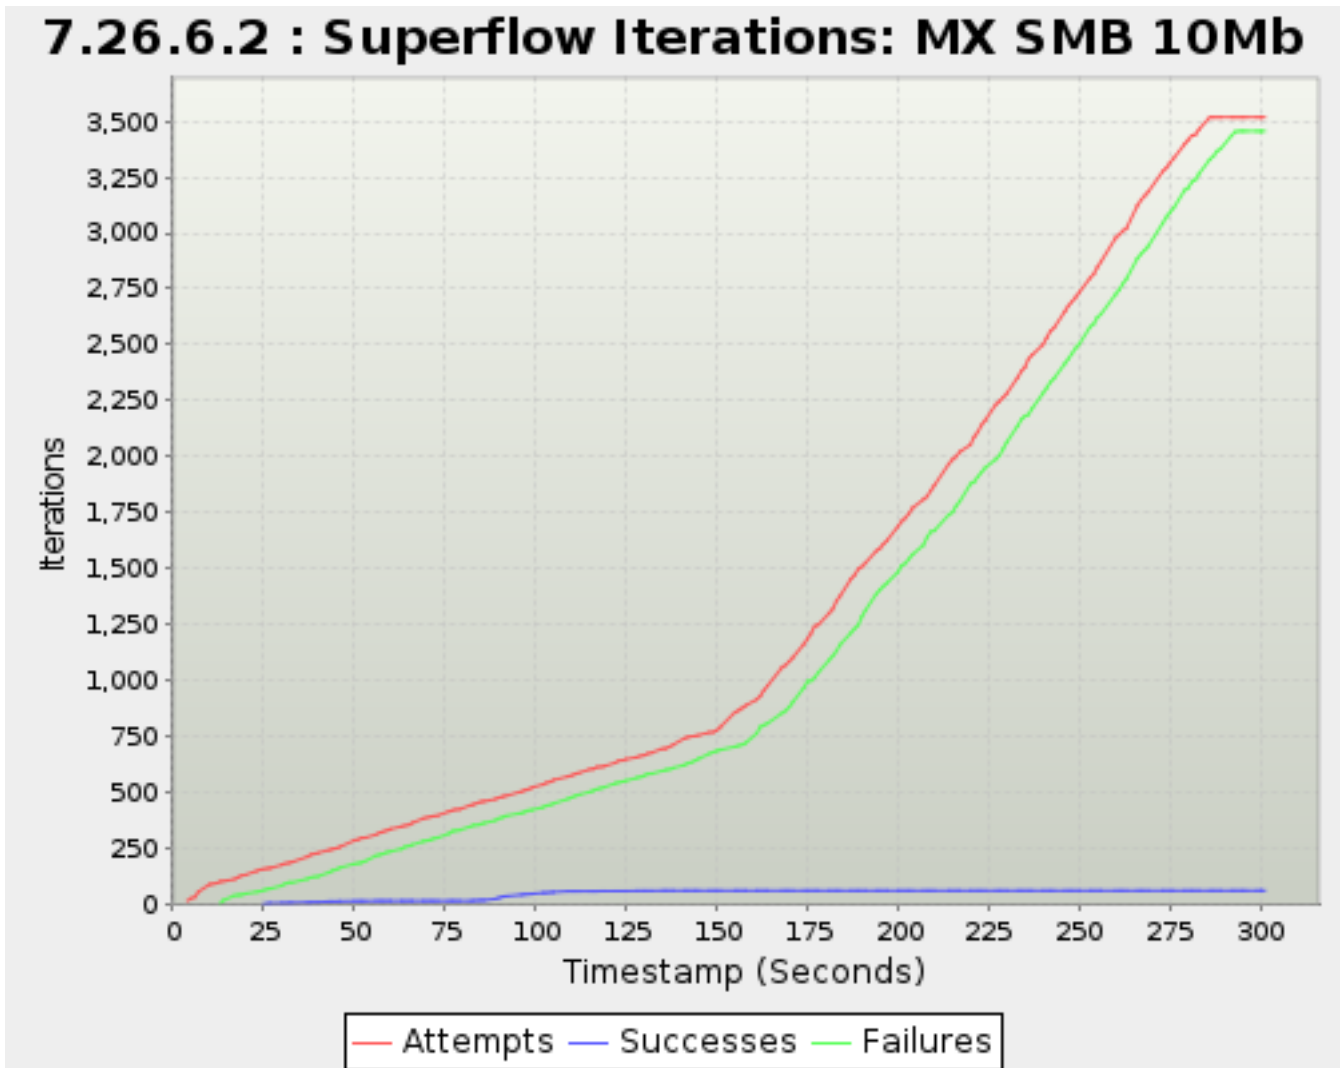

7.26.6.2. Superflow Iterations: MX SMB 10Mb

Timestamp	Attempts	Successes	Failures
<i>Seconds</i>		<i>Sessions</i>	
0.956	0	0	0
3.976	16	0	0
4.976	26	0	0
5.976	32	0	0
6.955	55	0	0
9.976	88	0	0
10.976	91	0	0
11.955	94	0	0
12.976	101	0	4
13.955	103	0	18
16.955	112	0	39
17.976	121	0	41
18.955	128	0	42
19.955	131	0	47
22.976	148	0	55
23.955	154	0	58
24.976	157	1	62
25.976	160	3	68
26.955	162	4	70
29.976	176	5	83
30.977	182	5	92
31.976	185	6	97
32.955	189	6	97
36.988	212	8	113