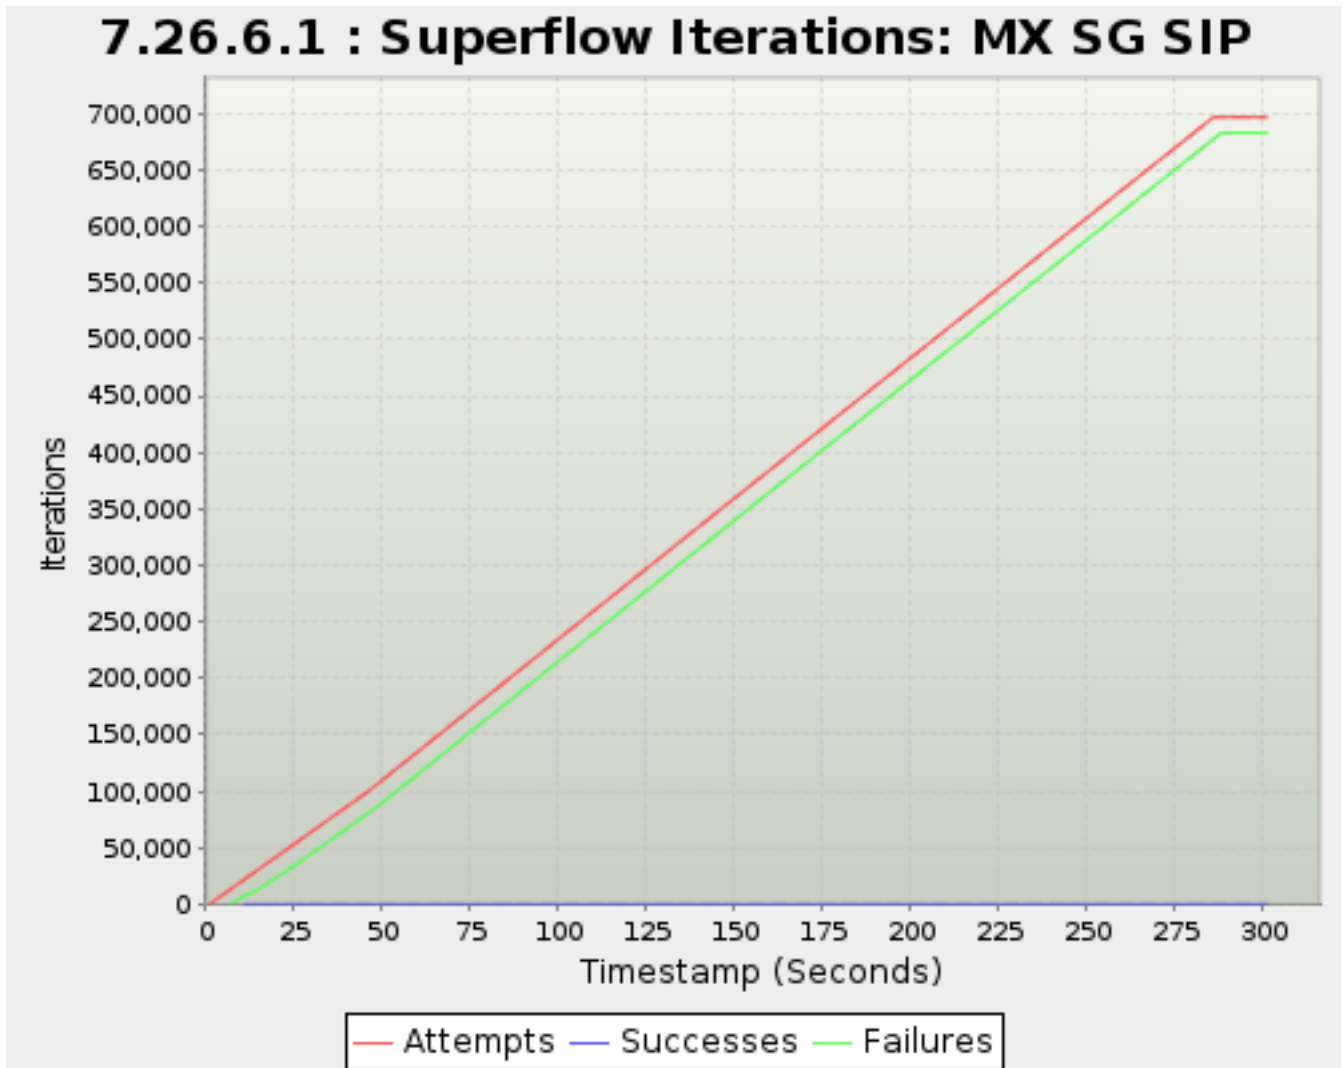

7.26.6.1. Superflow Iterations: MX SG SIP

Timestamp	Attempts	Successes	Failures
<i>Seconds</i>		<i>Sessions</i>	
0.956	5	0	0
3.976	6,695	0	0
4.976	8,907	0	0
5.976	11,123	0	0
6.955	13,282	0	238
9.976	19,955	0	5,662
10.976	22,174	3	7,336
11.955	24,353	4	8,816
12.976	26,608	5	10,191
13.955	28,788	6	11,634
16.955	35,445	15	17,660
17.976	37,698	18	19,673
18.955	39,873	23	21,662
19.955	42,092	29	23,585
22.976	48,781	36	29,790
23.955	50,957	37	31,915
24.976	53,216	39	34,107
25.976	55,435	41	36,341
26.955	57,615	47	38,432
29.976	64,305	48	45,032
30.977	66,521	49	47,262
31.976	68,740	50	49,410
32.955	70,918	52	51,592
36.988	79,849	54	60,483