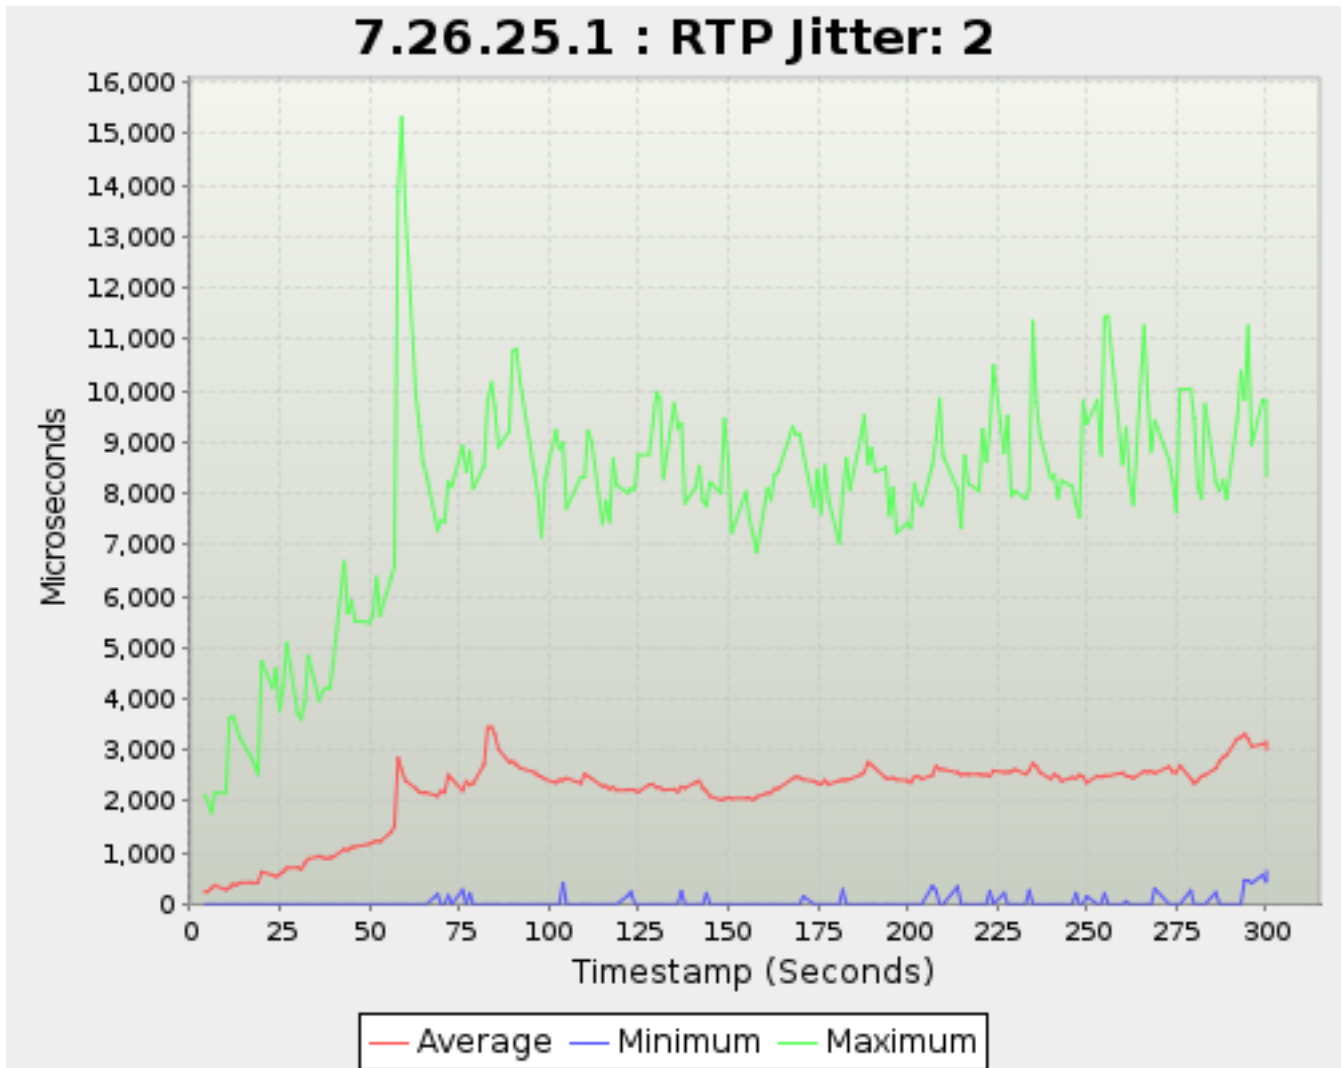

7.26.25.1. RTP Jitter: 2

Timestamp	Average	Minimum	Maximum
<i>Seconds</i>		<i>Microseconds</i>	
3.976	242.02095024317248	0.0	2,128.25
4.976	244.65334194977842	0.0	2,008.375
5.976	318.31145336755895	0.0	1,790.0
6.955	363.18174409127954	0.125	2,172.25
9.976	279.80973106405094	0.0	2,166.875
10.976	320.0501666161769	0.0	3,620.0
11.955	390.525787965616	0.0	3,658.875
12.976	374.4978226684408	0.0	3,437.125
13.955	417.1145226221234	0.0	3,231.25
16.955	424.33804959683556	0.0	2,878.0
17.976	410.68962122632666	0.0	2,724.625
18.955	429.6012014568847	0.0	2,531.75
19.955	628.240244625987	0.0	4,724.125
22.976	570.8841857000994	0.0	4,219.625
23.955	538.2993731683491	0.0	4,587.25
24.976	582.933189246578	0.0	3,776.25
25.976	633.7482044461334	0.0	4,255.875
26.955	706.976771932441	0.0	5,078.875
29.976	715.5141102647563	0.0	3,724.875
30.977	679.5742597498407	0.0	3,611.625
31.976	796.2688289000956	0.0	3,934.625
32.955	884.6138179943284	0.0	4,840.875
35.955	928.5342949485276	0.0	3,971.125
36.988	911.3266670411774	0.0	4,157.875