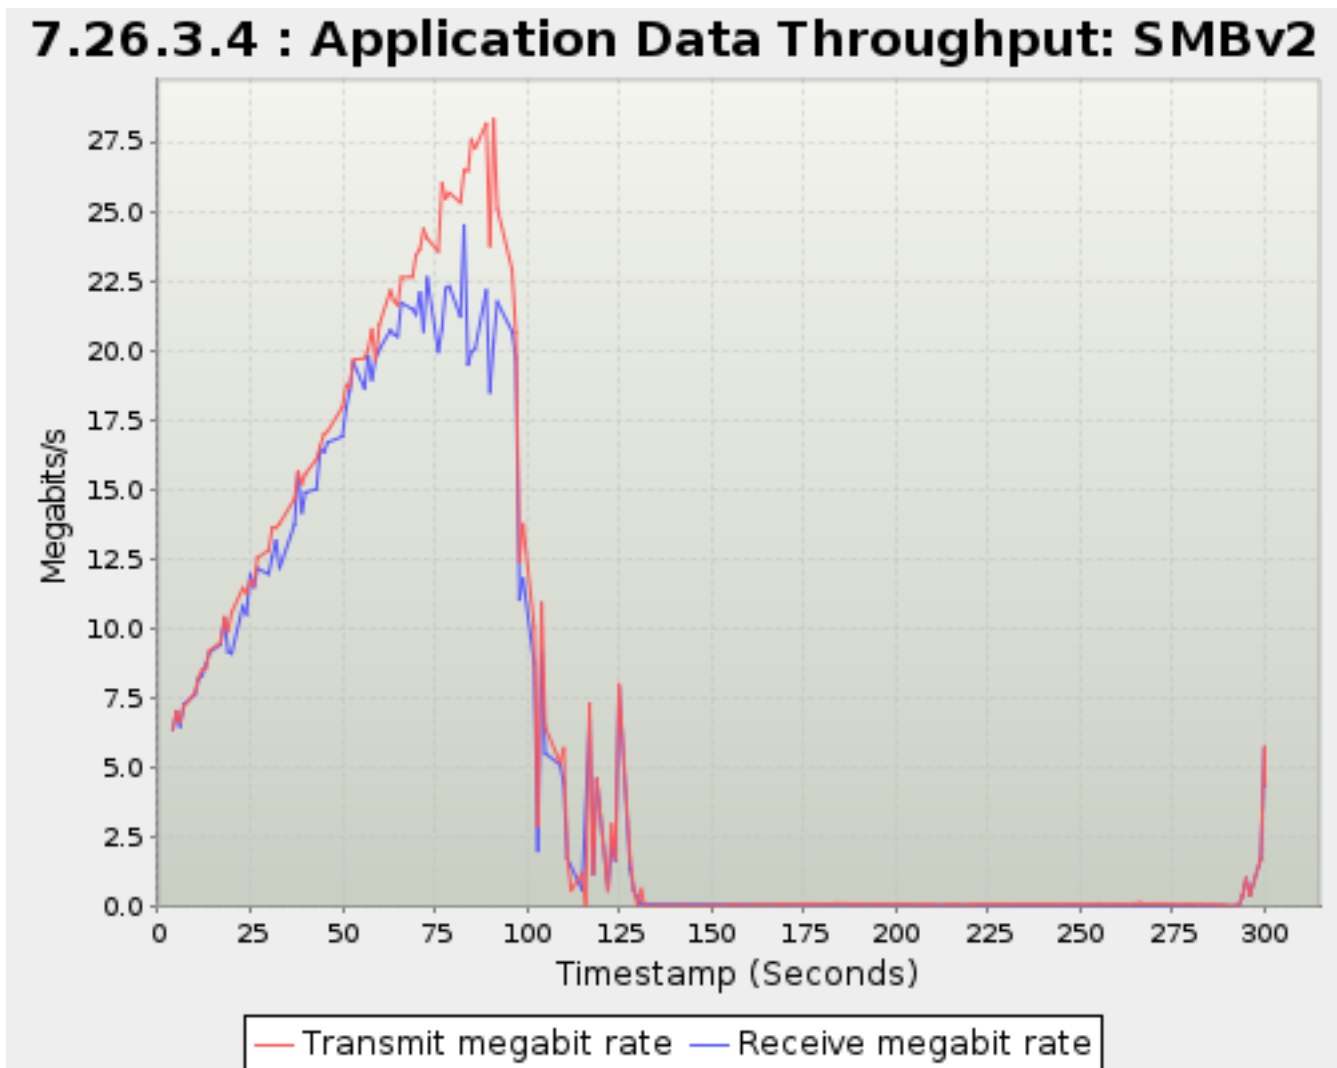

7.26.3.4. Application Data Throughput: SMBv2

Data Rate shown includes Ethernet overhead.

Rates can fluctuate slightly above the physical maximum due to round-off errors in calculations.

Physical speeds on fiber optic can legitimately exceed 10Gbps.

Timestamp	Transmit megabit rate	Receive megabit rate
<i>Seconds</i>	<i>Megabits/s</i>	
3.976	6.363	6.335
4.976	7.010	6.984
5.976	6.616	6.463
6.955	7.183	7.247
9.976	7.669	7.606
10.976	8.211	8.174
11.955	8.533	8.301
12.976	8.563	8.690
13.955	9.191	9.132
16.955	9.483	9.413
17.976	10.39	10.33
18.955	9.905	9.157
19.955	10.57	9.091
22.976	11.44	10.79
23.955	11.26	10.50
24.976	11.71	11.93
25.976	11.56	11.48
26.955	12.53	12.14
29.976	12.80	11.95