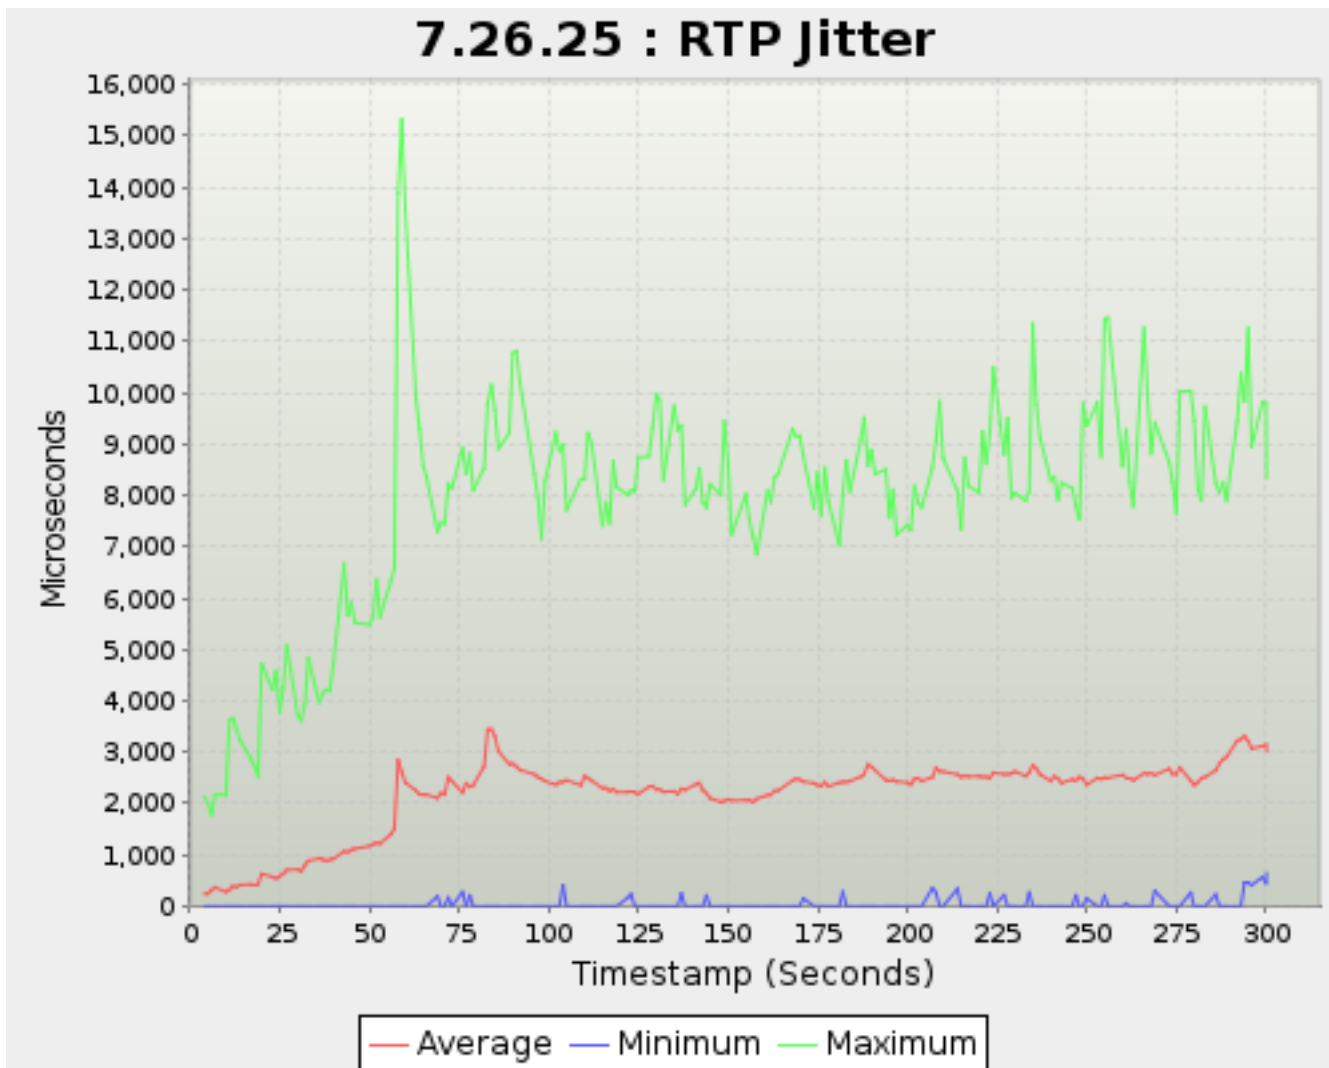

7.26.25. RTP Jitter

Timestamp	Average	Minimum	Maximum
<i>Seconds</i>		<i>Microseconds</i>	
3.976	242.02095024317248	0.0	2,128.25
4.976	244.65334194977842	0.0	2,008.375
5.976	318.31145336755895	0.0	1,790.0
6.955	363.18174409127954	0.125	2,172.25
9.976	279.80973106405094	0.0	2,166.875
10.976	320.0501666161769	0.0	3,620.0
11.955	390.525787965616	0.0	3,658.875
12.976	374.4978226684408	0.0	3,437.125
13.955	417.1145226221234	0.0	3,231.25
16.955	424.33804959683556	0.0	2,878.0
17.976	410.68962122632666	0.0	2,724.625
18.955	429.6012014568847	0.0	2,531.75
19.955	628.240244625987	0.0	4,724.125
22.976	570.8841857000994	0.0	4,219.625
23.955	538.2993731683491	0.0	4,587.25
24.976	582.933189246578	0.0	3,776.25
25.976	633.7482044461334	0.0	4,255.875
26.955	706.976771932441	0.0	5,078.875
29.976	715.5141102647563	0.0	3,724.875
30.977	679.5742597498407	0.0	3,611.625
31.976	796.2688289000956	0.0	3,934.625
32.955	884.6138179943284	0.0	4,840.875
35.955	928.5342949485276	0.0	3,971.125
36.988	911.3266670411774	0.0	4,157.875