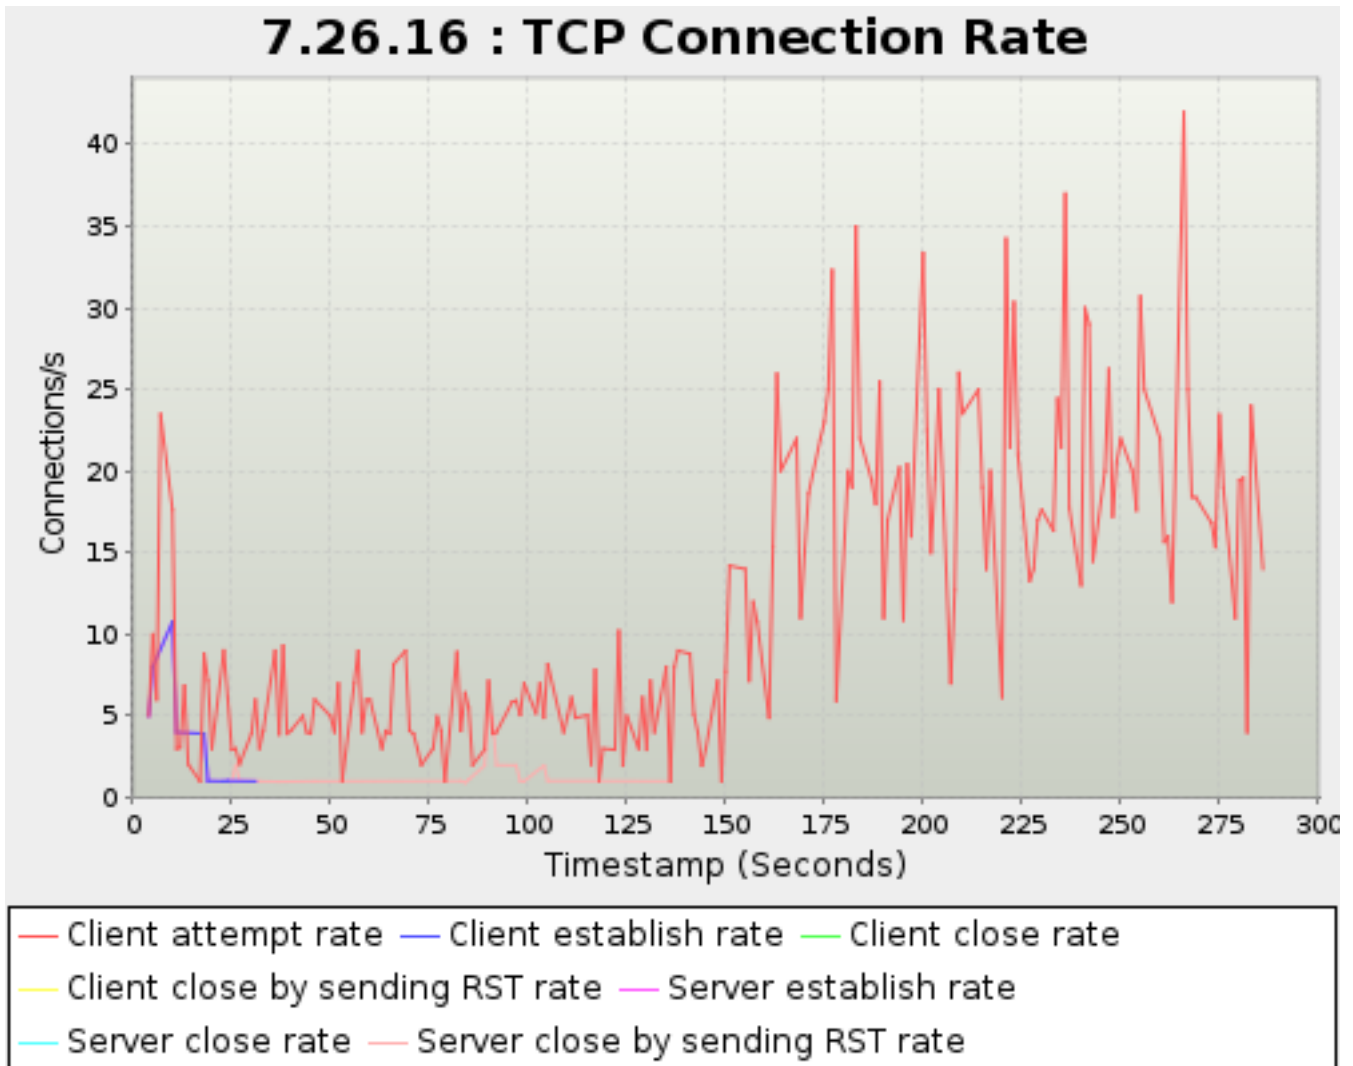

7.26.16. TCP Connection Rate

Timestamp	Client attempt rate	Client establish rate	Client close rate	Client close by sending RST rate	Server establish rate	Server close rate	Server close by sending RST rate
Seconds	TCP Sessions/s						
3.976	5	5	0.00	0.00	5	0.00	0.00
4.976	10	8	0.00	0.00	8	0.00	0.00
5.976	6	0.00	0.00	0.00	0.00	0.00	0.00
6.955	23.49	0.00	0.00	0.00	0.00	0.00	0.00
9.976	17.63	10.77	0.00	0.00	10.77	0.00	0.00
10.976	3	4	0.00	0.00	4	0.00	0.00
11.955	3.064	0.00	0.00	0.00	0.00	0.00	0.00
12.976	6.856	0.00	0.00	0.00	0.00	0.00	0.00
13.955	2.043	0.00	0.00	0.00	0.00	0.00	0.00
16.955	1	0.00	0.00	0.00	0.00	0.00	0.00
17.976	8.815	3.918	0.00	0.00	3.918	0.00	0.00
18.955	7.150	1.021	0.00	0.00	1.021	0.00	0.00
19.955	3	0.00	0.00	0.00	0.00	0.00	0.00
22.976	9.009	1.001	0.00	0.00	1.001	0.00	0.00
23.955	6.129	1.021	0.00	0.00	1.021	0.00	0.00
24.976	2.938	0.00	0.00	0.00	0.00	0.00	0.9794
25.976	3	0.00	0.00	0.00	0.00	0.00	2
26.955	2.043	0.00	0.00	0.00	0.00	0.00	1.021
29.976	3.918	0.00	0.00	0.00	0.00	0.00	0.00
30.977	5.994	0.9990	0.00	0.00	0.9990	0.00	0.00
31.976	3.003	0.00	0.00	0.00	0.00	0.00	1.001