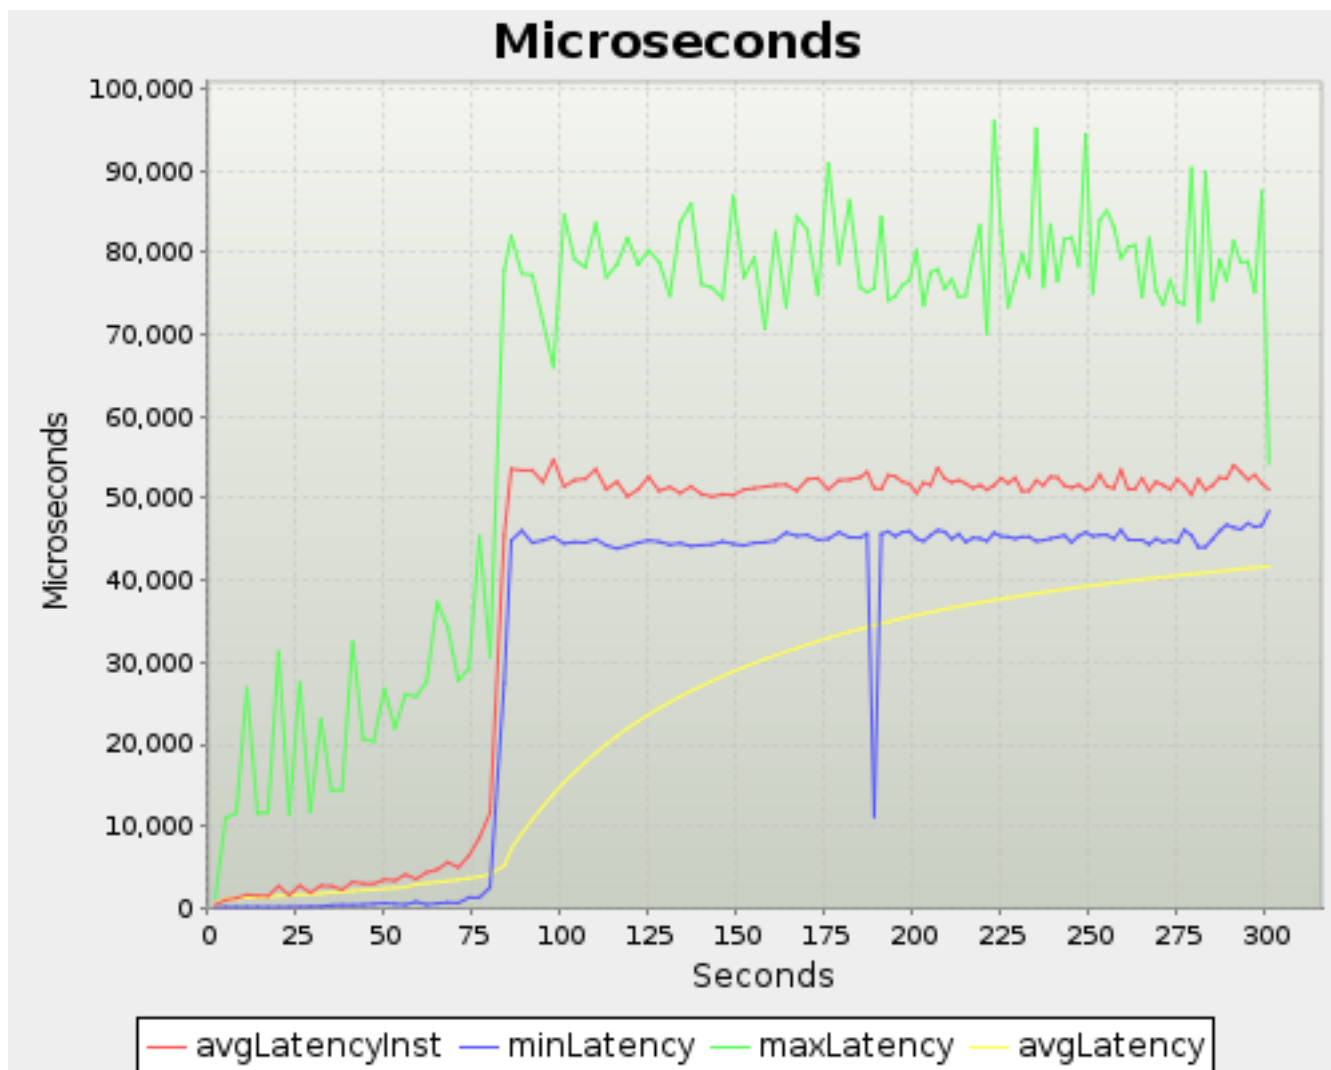

6.2.3.1. Microseconds

time	avgLatency	avgLatencyInst	maxLatency	minLatency
2.000	419.34615384615387	419.34615384615387	1,204.5	115.87499999999999
5.000	1,097.6137758251334	1,010.112272551297	11,011.374999999995	122.87499999999999
8.000	1,166.0502125040866	1,226.702096149464	11,629.125	121.12499999999999
11.000	1,291.982636889145	1,641.1664979757086	26,797.25	121
14.000	1,301.0926863229715	1,528.0040774719669	11,568.25	123.25
17.000	1,369.410892807728	1,489.017294626312	11,685.625	106.25
20.000	1,511.0462053486515	2,695.7926668184923	31,319	119.62499999999999
23.000	1,541.9775965397466	1,588.240627580512	11,411.374999999995	133.375
26.000	1,656.2682256850842	2,755.5303840175898	27,500	157.625
29.000	1,701.2182662789146	1,890.2691898788007	11,739	192.125
32.000	1,790.5963686983646	2,743.6807770558516	23,066.5	200
35.000	1,916.6774314198005	2,693.525003012411	14,351	355.75
38.000	1,984.0170103230587	2,254.451042030504	14,414.874999999995	402
41.000	2,096.7381957794964	3,195.334712994227	32,491.625	385.125
44.000	2,196.973351449455	3,001.788722193482	20,623.625	434.25
47.000	2,283.2753690282343	2,984.6178731099617	20,351.75	509.5
50.000	2,376.121906169487	3,482.0252915416017	26,744.5	612.125
53.000	2,456.219947023119	3,374.5655508901964	21,959.875	518
56.000	2,579.2724171022487	4,095.5456170904445	26,090.5	433.25
59.000	2,926.095426925481	3,557.1323098154216	25,822.25	784
62.000	3,057.805833382535	4,354.280689022177	27,630.875	443.125
65.000	3,173.220033106025	4,709.253902624251	37,320.75	579.75
68.000	3,333.1752425413324	5,604.026885735623	34,271.25	704
71.000	3,464.8916195270253	4,983.755804690384	27,805.25	647.375
74.000	3,666.2913534042154	6,402.698996722762	29,251.75	1,295.125