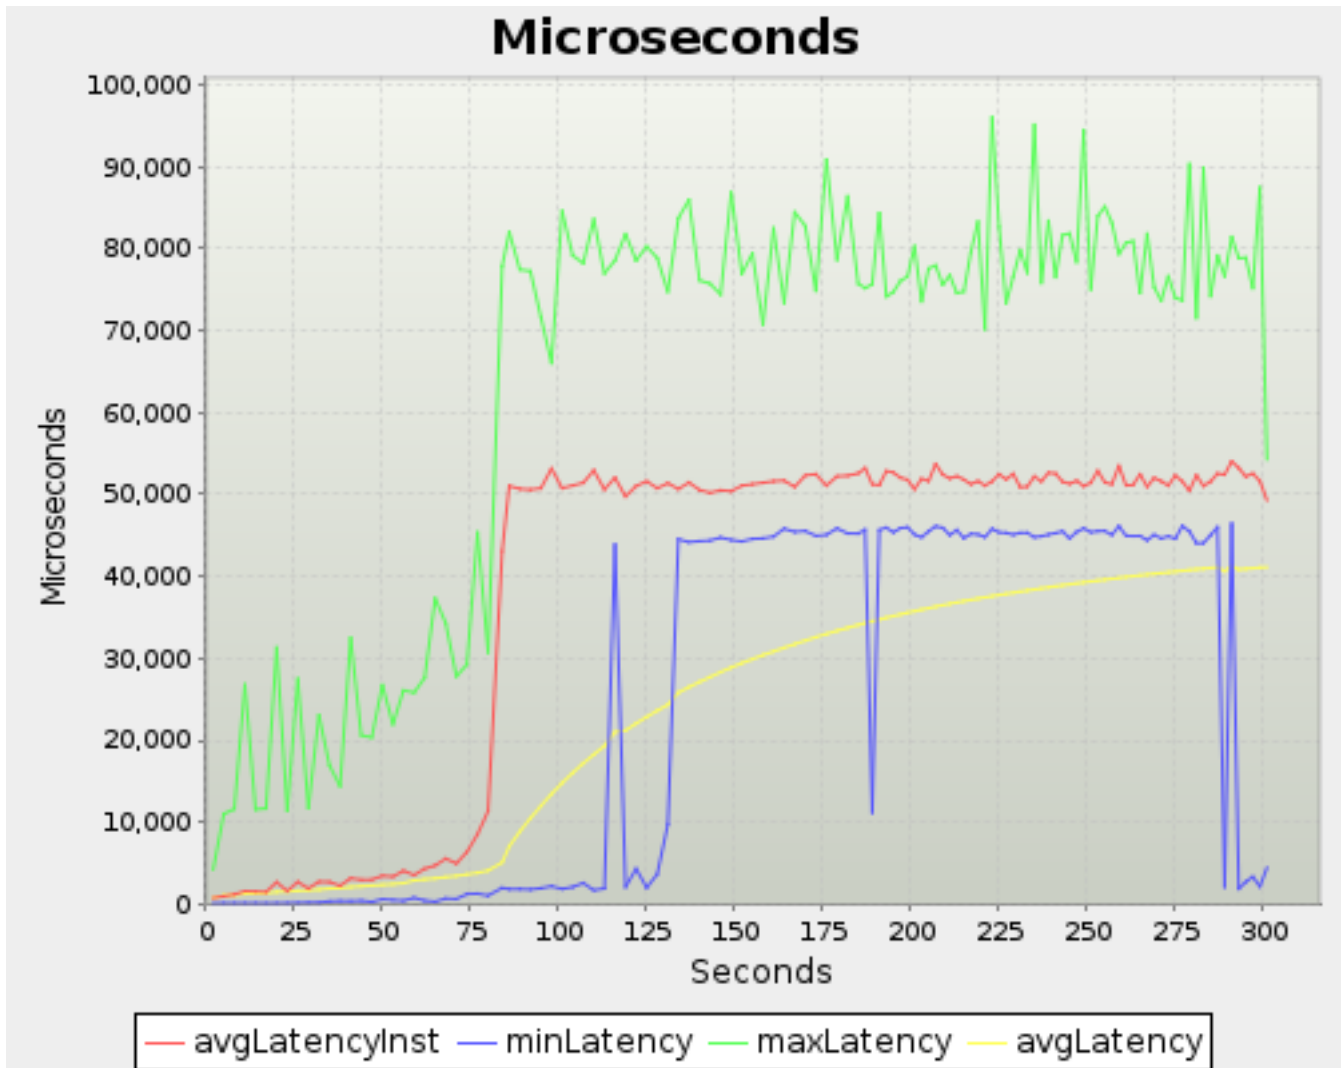

6.2.1.1. Microseconds

time	avgLatency	avgLatencyInst	maxLatency	minLatency
2.000	763.1916790490342	763.1916790490342	4,242.25	115.87499999999999
5.000	1,067.2998592977979	978.9575324094769	11,011.3749999999995	122.87499999999999
8.000	1,139.5946622620186	1,193.6189443239336	11,629.125	121.12499999999999
11.000	1,260.6178111419958	1,594.1115013692106	26,797.25	121
14.000	1,281.4689339479708	1,542.8462449923827	11,568.25	123.25
17.000	1,355.3474456794113	1,486.7396193350532	11,685.625	106.25
20.000	1,498.1940884420321	2,690.606947459835	31,319	119.62499999999999
23.000	1,532.1618126986898	1,600.996827510575	11,411.3749999999995	133.375
26.000	1,645.234094143693	2,718.3640564641323	27,500	157.625
29.000	1,694.2800881741057	1,922.8679398070046	11,739	192.125
32.000	1,782.8986275390366	2,743.3202401801354	23,066.5	200
35.000	1,911.3622586816305	2,716.0111928458105	16,928.125	355.75
38.000	1,978.0969489922459	2,251.15252827678	14,414.8749999999995	402
41.000	2,090.6271937310307	3,168.8655246585636	32,491.625	385.125
44.000	2,188.9949889149866	2,985.846624404923	20,623.625	434.25
47.000	2,275.7175885060105	2,992.6832958299424	20,351.75	284.875
50.000	2,368.489844450716	3,469.6545053293876	26,744.5	612.125
53.000	2,448.812093128562	3,371.7623859555197	21,959.875	518
56.000	2,570.2527485006026	4,072.914754388292	26,090.5	433.25
59.000	2,906.4726539037842	3,556.7795749753373	25,822.25	784
62.000	3,037.5434715310967	4,326.182149399552	27,630.875	443.125
65.000	3,153.235178994893	4,728.656000963526	37,320.75	313.75
68.000	3,311.1369218703144	5,565.8852118937075	34,271.25	704
71.000	3,443.0373953699986	4,970.398195066021	27,805.25	647.375
74.000	3,642.9792550993993	6,365.147036416273	29,251.75	1,238