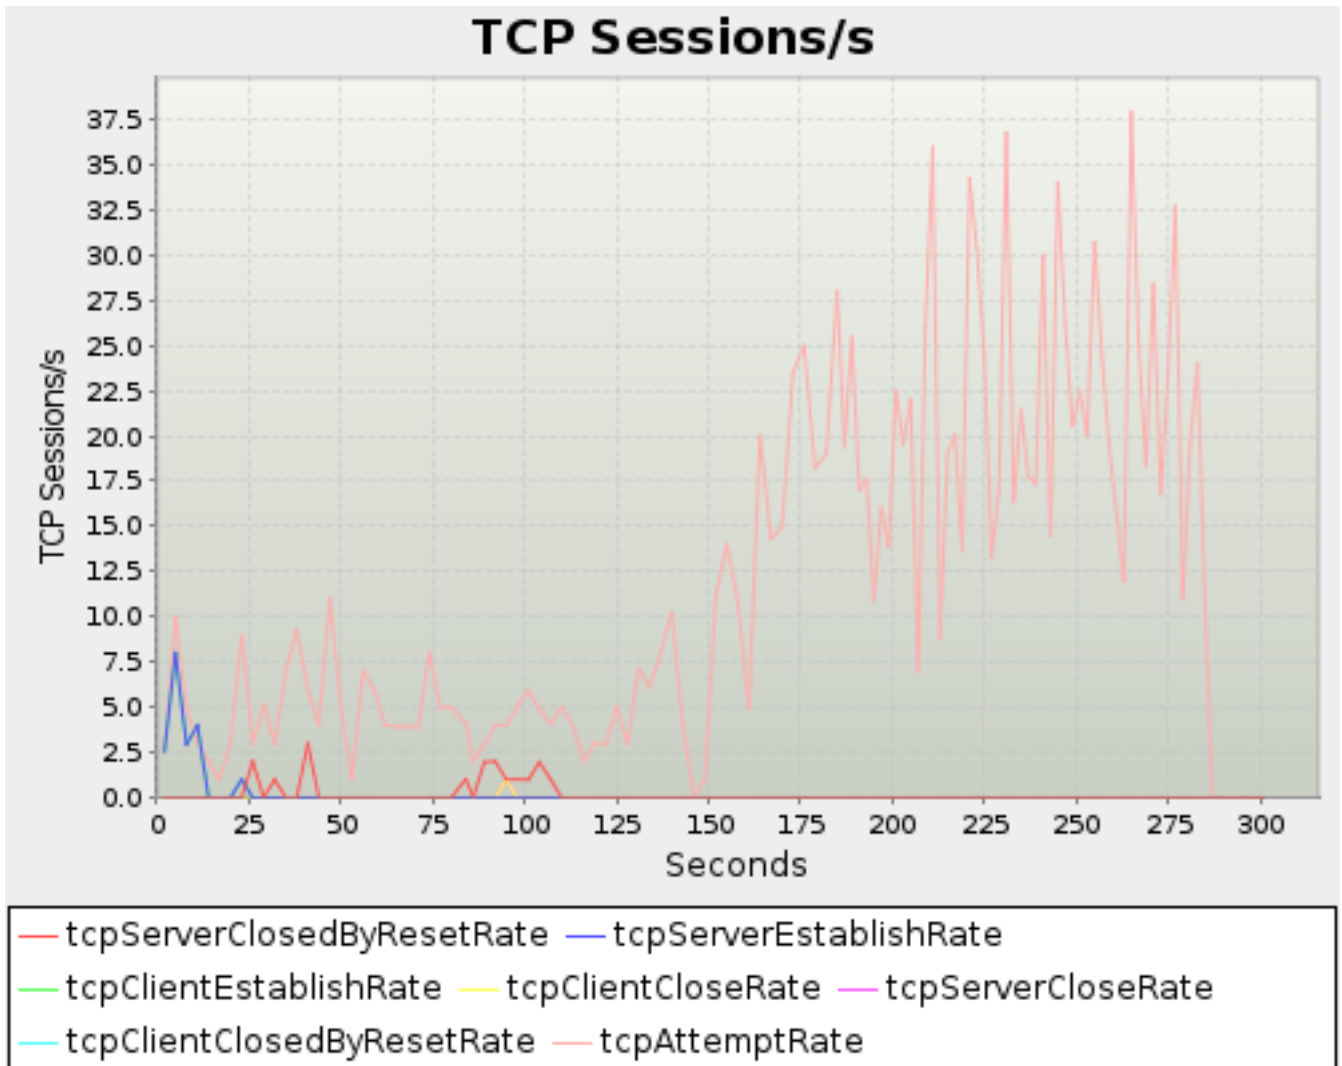

6.4.3. TCP Sessions/s

time	tcpAttemptRate	tcpClientCloseRate	tcpClientClosedByResetRate	tcpClientEstablishRate	tcpServerCloseRate	tcpServerClosedByResetRate	tcpServerEstablishRate
2.000	2.556	0	0	2.556	0	0	2.556
5.000	10	0	0	8	0	0	8
8.000	4.897	0	0	2.938	0	0	2.938
11.000	3	0	0	4	0	0	4
14.000	2.043	0	0	0	0	0	0
17.000	1	0	0	0	0	0	0
20.000	3	0	0	0	0	0	0
23.000	9.009	0	0	1.001	0	0	1.001
26.000	3	0	0	0	0	2	0
29.000	5.107	0	0	0	0	0	0
32.000	3.003	0	0	0	0	1.001	0
35.000	7	0	0	0	0	0	0
38.000	9.307	0	0	0	0	0	0
41.000	6	0	0	0	0	3	0
44.000	4	0	0	0	0	0	0
47.000	11	0	0	0	0	0	0
50.000	5	0	0	0	0	0	0
53.000	1.022	0	0	0	0	0	0
56.000	7	0	0	0	0	0	0
59.000	5.994	0	0	0	0	0	0
62.000	4	0	0	0	0	0	0
65.000	3.914	0	0	0	0	0	0
68.000	3.922	0	0	0	0	0	0