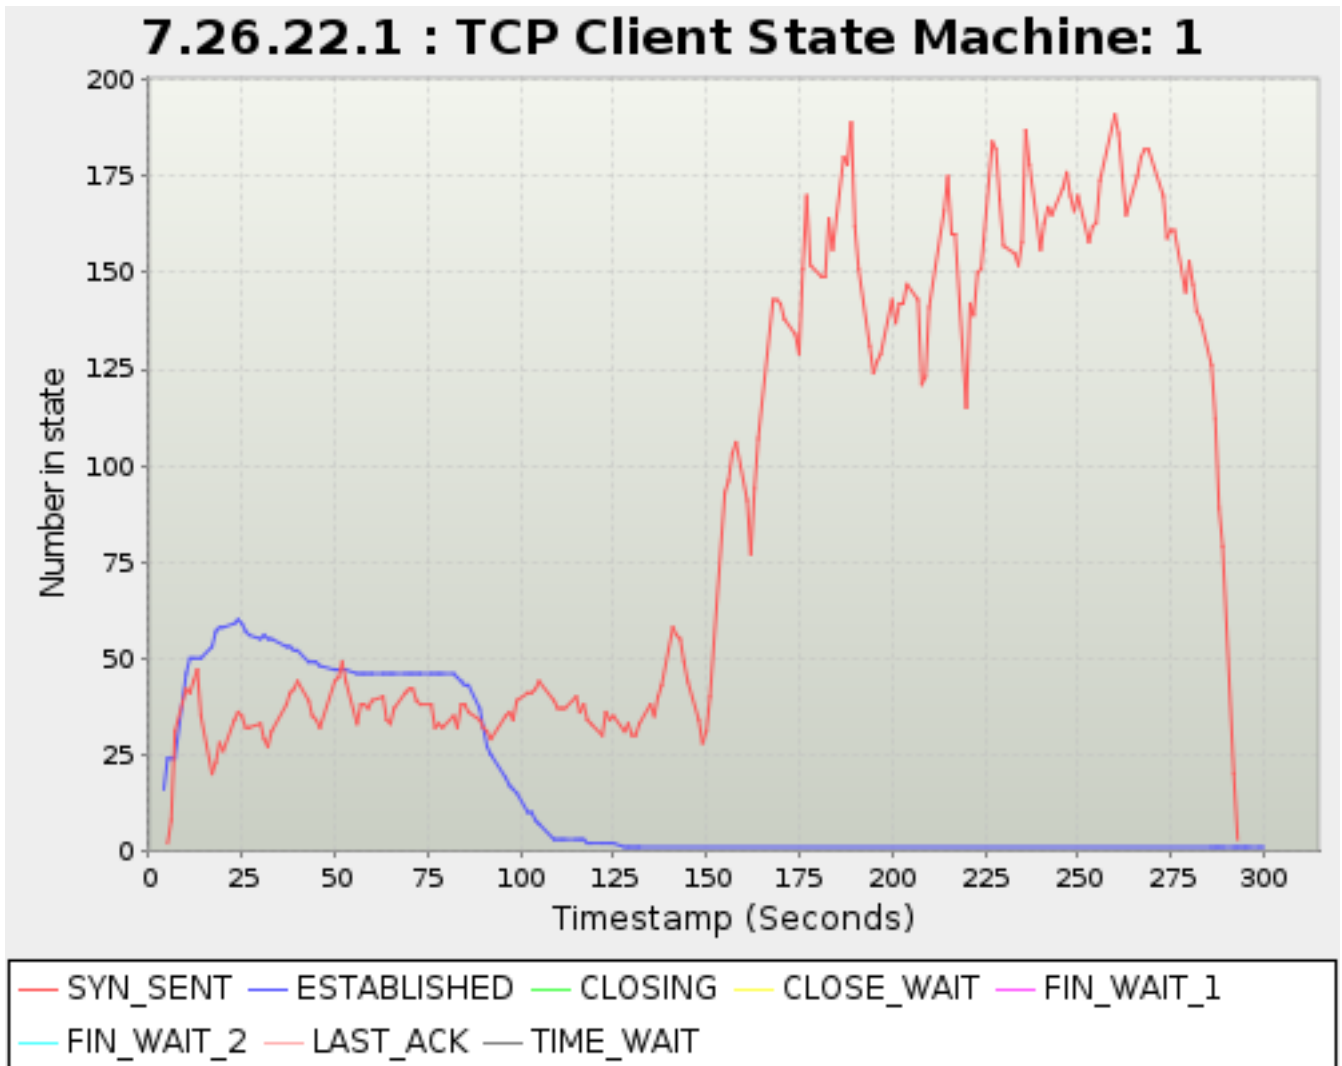

7.26.22.1. TCP Client State Machine: 1

Timestamp	SYN_SENT	ESTABLISHE	CLOSING	CLOSE_WAIT	FIN_WAIT_1	FIN_WAIT_2	LAST_ACK	TIME_WAIT
Seconds	TCP Sessions							
3.976	0	16	0	0	0	0	0	0
4.976	2	24	0	0	0	0	0	0
5.976	8	24	0	0	0	0	0	0
6.955	31	24	0	0	0	0	0	0
9.976	42	46	0	0	0	0	0	0
10.976	41	50	0	0	0	0	0	0
11.955	44	50	0	0	0	0	0	0
12.976	47	50	0	0	0	0	0	0
13.955	35	50	0	0	0	0	0	0
16.955	20	53	0	0	0	0	0	0
17.976	23	57	0	0	0	0	0	0
18.955	28	58	0	0	0	0	0	0
19.955	26	58	0	0	0	0	0	0
22.976	34	59	0	0	0	0	0	0
23.955	36	60	0	0	0	0	0	0
24.976	35	59	0	0	0	0	0	0
25.976	32	57	0	0	0	0	0	0
26.955	32	56	0	0	0	0	0	0
29.976	33	55	0	0	0	0	0	0
30.977	29	56	0	0	0	0	0	0
31.976	27	55	0	0	0	0	0	0
32.955	31	55	0	0	0	0	0	0