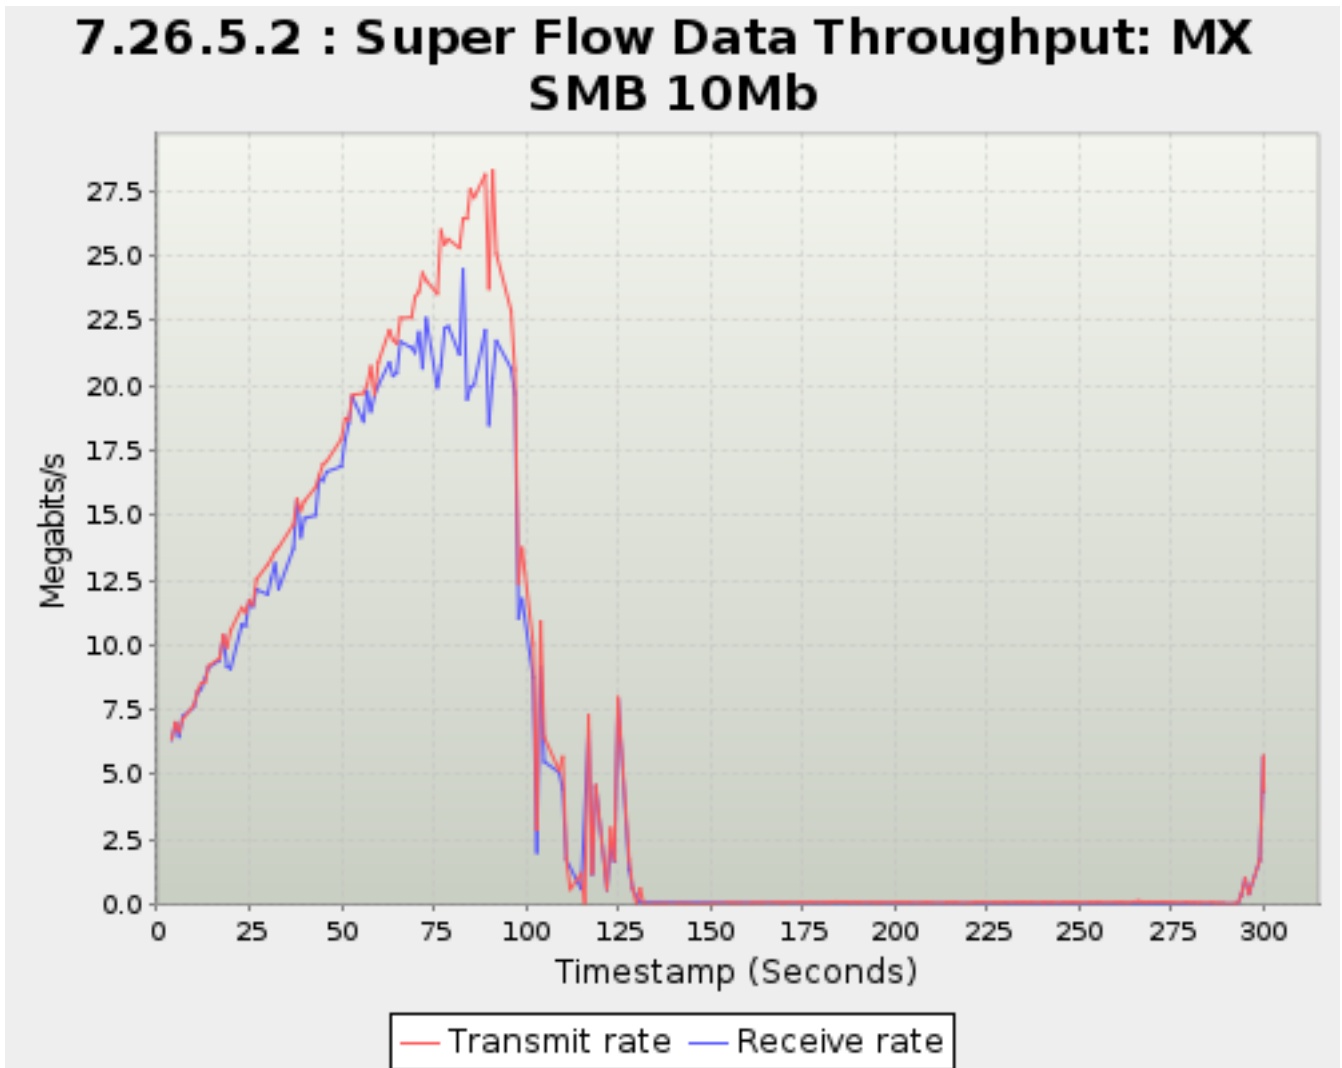

7.26.5.2. Super Flow Data Throughput: MX SMB 10Mb

Data Rate shown includes Ethernet overhead.

Rates can fluctuate slightly above the physical maximum due to round-off errors in calculations.

Physical speeds on fiber optic can legitimately exceed 10Gbps.

Timestamp	Transmit rate	Receive rate
<i>Seconds</i>	<i>Megabits/s</i>	
0.956	0.00	0.00
3.976	6.363	6.335
4.976	7.010	6.984
5.976	6.651	6.463
6.955	7.147	7.247
9.976	7.669	7.606
10.976	8.211	8.174
11.955	8.533	8.301
12.976	8.563	8.690
13.955	9.191	9.132
16.955	9.483	9.413
17.976	10.39	10.33
18.955	9.905	9.157
19.955	10.57	9.091
22.976	11.44	10.79
23.955	11.26	10.74
24.976	11.71	11.70
25.976	11.56	11.48
26.955	12.53	12.14