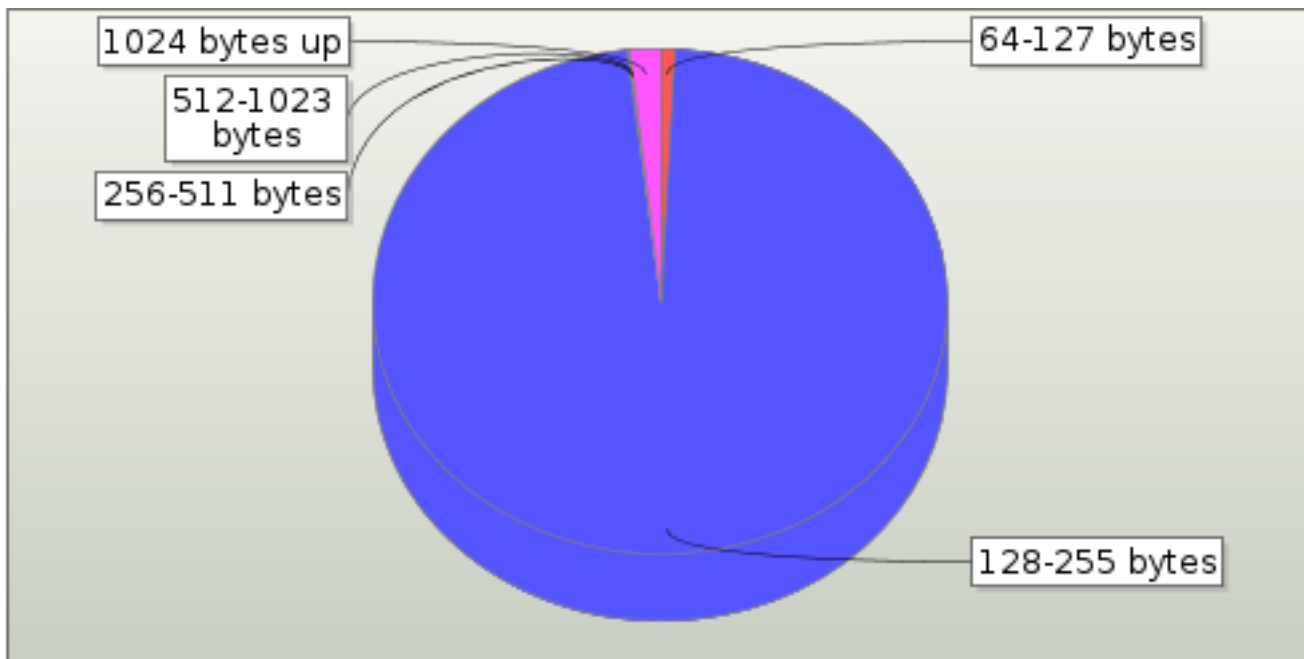

7.22. Transmitted Frame Size

Measurement	Value (Frames)
64-127 bytes	418,553
128-255 bytes	49,056,086
256-511 bytes	44,891
512-1023 bytes	65
1024 bytes up	854,096