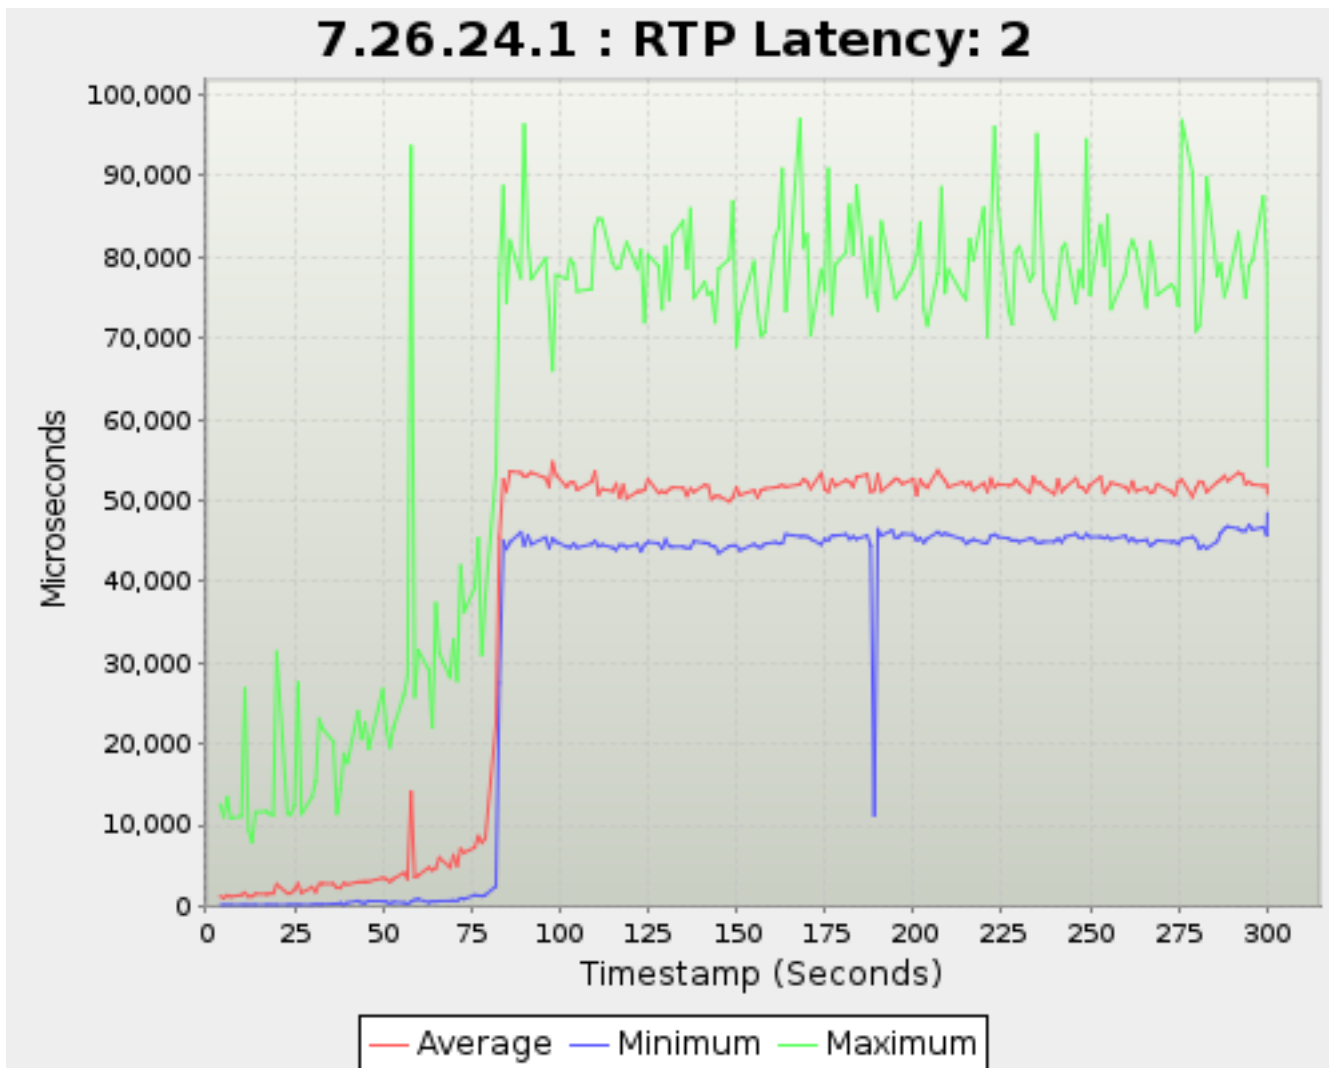

7.26.24.1. RTP Latency: 2

Timestamp	Average	Minimum	Maximum
<i>Seconds</i>		<i>Microseconds</i>	
3.976	1,219.8528984001662	116.625	12,530.75
4.976	1,013.5049244271087	122.875	11,011.375
5.976	1,321.3341061622941	123.0	13,390.75
6.955	1,177.8521327014219	137.75	10,843.875
9.976	1,379.5937909624008	123.0	11,075.0
10.976	1,646.6234673781844	121.0	26,797.25
11.955	1,198.7017565038932	124.875	9,363.125
12.976	1,228.152046074568	123.125	7,919.375
13.955	1,529.0745442512484	123.25	11,568.25
16.955	1,489.6562984395991	125.25	11,685.625
17.976	1,545.8868821292776	136.0	11,388.625
18.955	1,580.3633938354533	131.75	11,239.0
19.955	2,697.3554307629092	120.875	31,319.0
22.976	1,587.2827151273752	133.375	11,411.375
23.955	1,604.200552833577	160.375	11,332.625
24.976	2,051.333409358726	144.5	12,447.25
25.976	2,756.6758699372504	157.625	27,500.0
26.955	1,639.819000483757	136.875	11,378.5
29.976	2,336.3657817109142	152.625	13,487.625
30.977	1,765.432024371464	226.375	15,397.125
31.976	2,730.479860356355	200.0	23,066.5
32.955	2,784.4082893551295	203.125	21,868.5
35.955	2,769.4794847328244	283.875	20,279.0
36.988	2,272.6211479684825	282.25	11,416.625