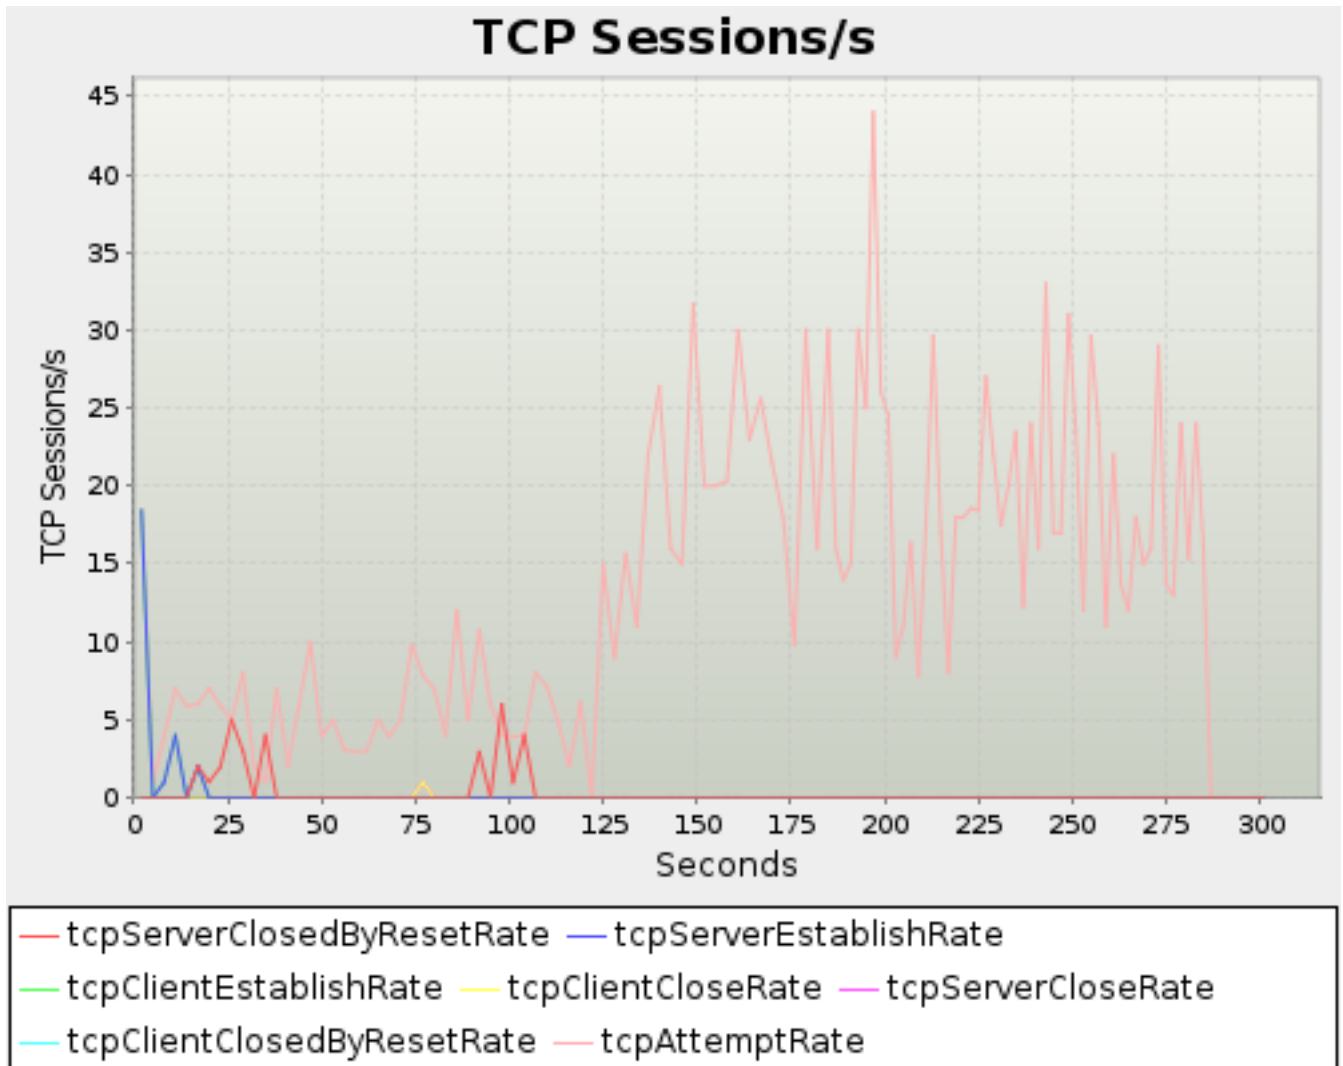

6.4.3. TCP Sessions/s

time	tcpAttemptRate	tcpClientClose Rate	tcpClientClosed ByResetRate	tcpClientEstablishRate	tcpServerClose Rate	tcpServerClose dByResetRate	tcpServerEstablishRate
2.000	18.44	0	0	18.44	0	0	18.44
5.000	1.022	0	0	0	0	0	0
8.000	3.91	0	0	0.9775	0	0	0.9775
11.000	6.979	0	0	3.988	0	0	3.988
14.000	5.877	0	0	0	0	0	0
17.000	6	0	0	2	0	2	2
20.000	7	0	0	0	0	1	0
23.000	5.877	0	0	0	0	1.959	0
26.000	5	0	0	0	0	5	0
29.000	8	0	0	0	0	3	0
32.000	1.972	0	0	0	0	0	0
35.000	1	0	0	0	0	4	0
38.000	6.993	0	0	0	0	0	0
41.000	2	0	0	0	0	0	0
44.000	6	0	0	0	0	0	0
47.000	10	0	0	0	0	0	0
50.000	3.914	0	0	0	0	0	0
53.000	4.995	0	0	0	0	0	0
56.000	3.071	0	0	0	0	0	0
59.000	2.935	0	0	0	0	0	0
62.000	3	0	0	0	0	0	0
65.000	5	0	0	0	0	0	0
68.000	3.914	0	0	0	0	0	0