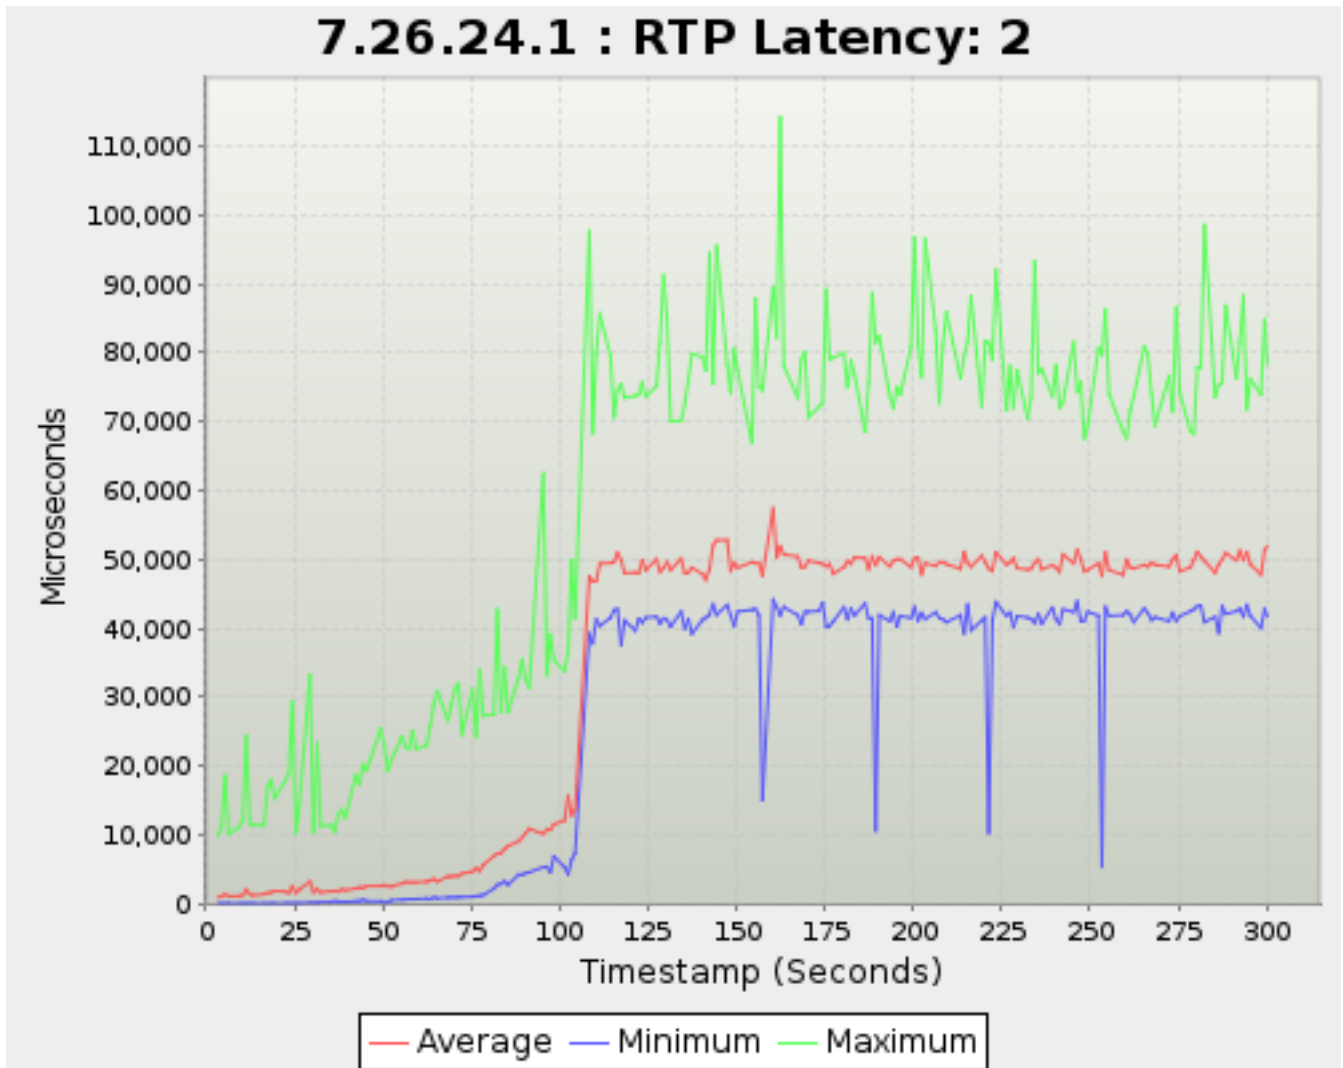

7.26.24.1. RTP Latency: 2

Timestamp	Average	Minimum	Maximum
<i>Seconds</i>		<i>Microseconds</i>	
3.377	1,017.2232854864434	124.875	9,969.5
4.355	1,157.9184760755932	127.125	11,270.125
5.377	1,446.3947546150382	121.625	18,671.125
6.355	1,171.6731857951622	149.625	10,226.625
9.374	1,203.9485027384594	107.25	11,188.875
10.377	1,315.3839598997495	115.375	12,334.875
11.355	2,092.581691194812	121.125	24,458.0
12.356	1,430.7053151741593	131.0	11,582.5
13.377	1,302.0960760161886	130.75	11,520.0
16.377	1,472.2832259726874	112.375	11,435.0
17.377	1,628.1526318338094	113.25	17,028.375
18.378	1,706.7032279161022	114.75	18,056.125
19.378	1,918.2982208672704	125.875	15,349.0
22.377	1,834.330243005922	118.25	17,930.125
23.377	1,649.0807718648027	155.25	19,000.375
24.377	2,577.5136601124714	110.5	29,433.0
25.377	1,662.8592199924271	139.25	10,286.625
26.377	2,131.08791655879	151.375	14,425.75
29.356	3,284.513390897117	224.875	33,290.625
30.377	1,741.631346361583	223.75	10,449.125
31.391	2,223.776763730672	196.5	23,319.25
32.377	1,732.7514768598958	290.625	11,330.5
35.356	1,875.0926969660632	327.75	11,484.5
36.355	1,936.318498721822	474.75	10,530.375