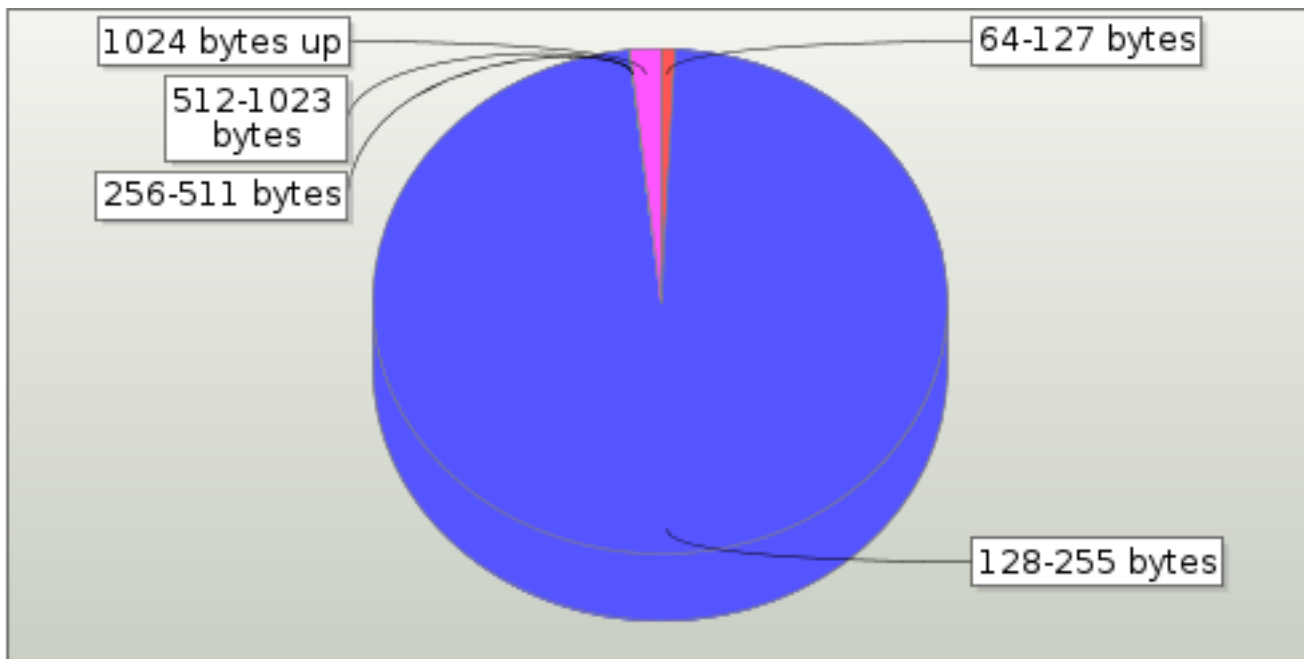

7.22. Transmitted Frame Size

Measurement	Value (Frames)
64-127 bytes	423,352
128-255 bytes	49,242,869
256-511 bytes	45,115
512-1023 bytes	76
1024 bytes up	840,441