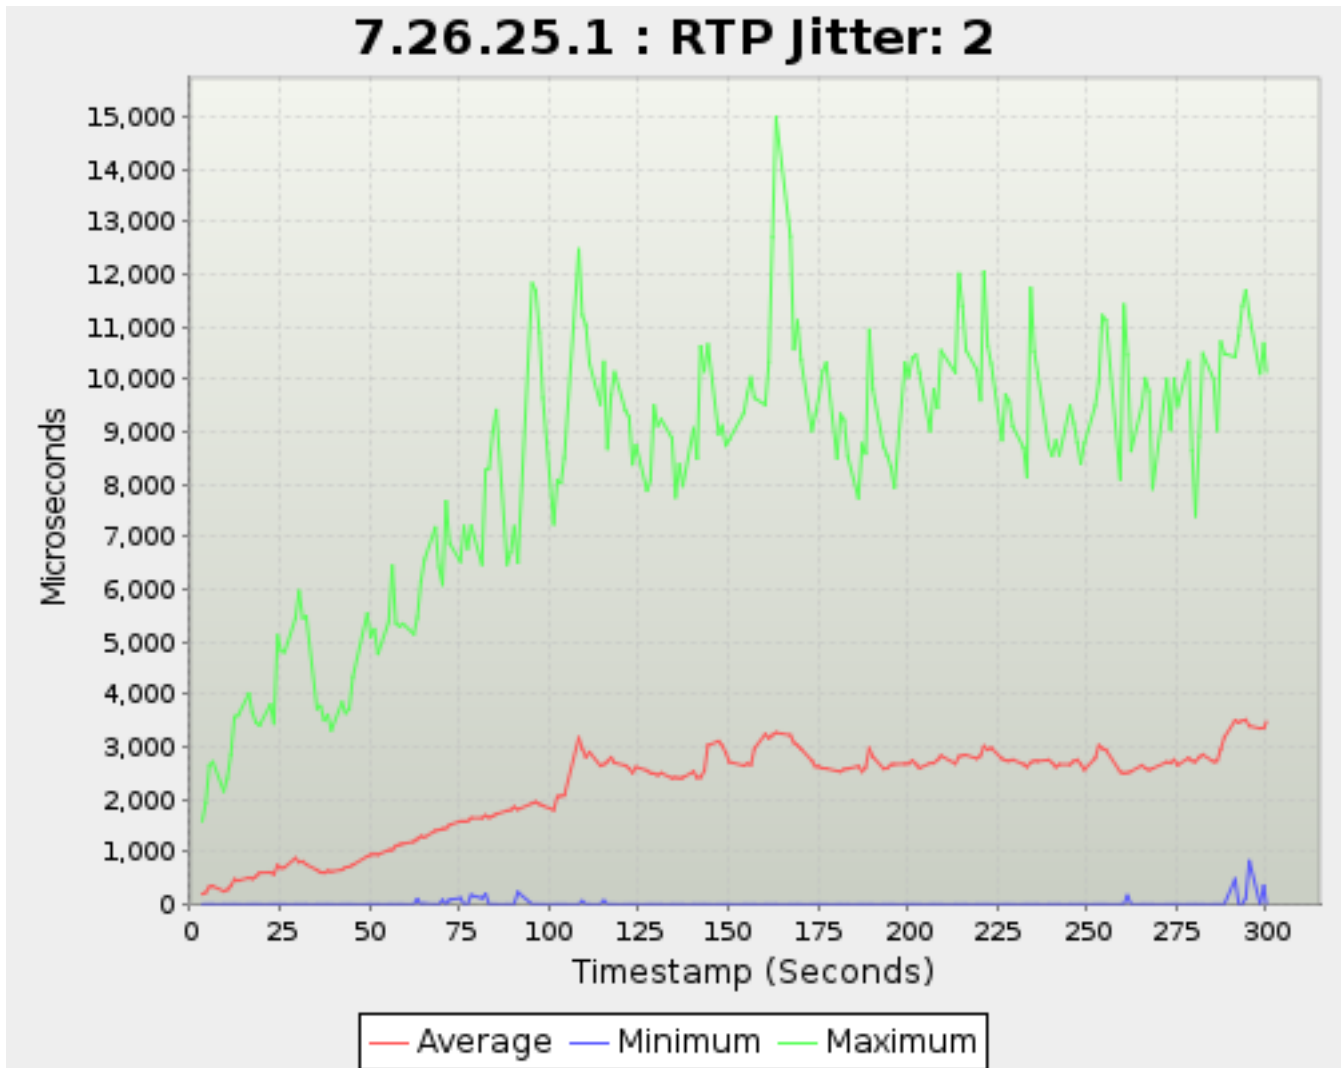

7.26.25.1. RTP Jitter: 2

Timestamp	Average	Minimum	Maximum
<i>Seconds</i>		<i>Microseconds</i>	
3.377	193.6826320501343	0.0	1,584.625
4.355	220.95524647554168	0.0	1,927.625
5.377	335.46296087495773	1.125	2,648.75
6.355	343.9656995486783	0.25	2,708.0
9.374	248.65276007780534	0.0	2,154.875
10.377	273.55451432690575	0.0	2,402.875
11.355	347.90125882714153	0.0	2,849.625
12.356	473.17685235262303	0.0	3,568.375
13.377	449.9869415002635	0.0	3,595.75
16.377	501.63315258703693	0.0	4,009.625
17.377	484.8949527716821	0.0	3,645.75
18.378	528.6178986517899	0.0	3,459.5
19.378	598.3414268857221	0.0	3,408.875
22.377	604.6677150559594	0.0	3,801.625
23.377	572.0910442364096	0.0	3,445.375
24.377	740.3869527075524	0.0	5,117.625
25.377	689.0242350802787	0.0	4,817.375
26.377	703.0440489432704	0.0	4,807.625
29.356	877.494925810588	0.0	5,441.0
30.377	800.6675641951796	0.0	5,964.875
31.391	814.083930803131	0.0	5,454.125
32.377	756.921824001014	0.0	5,481.625
35.356	651.8820384996546	0.0	3,729.75
36.355	609.2407358967652	0.0	3,773.625