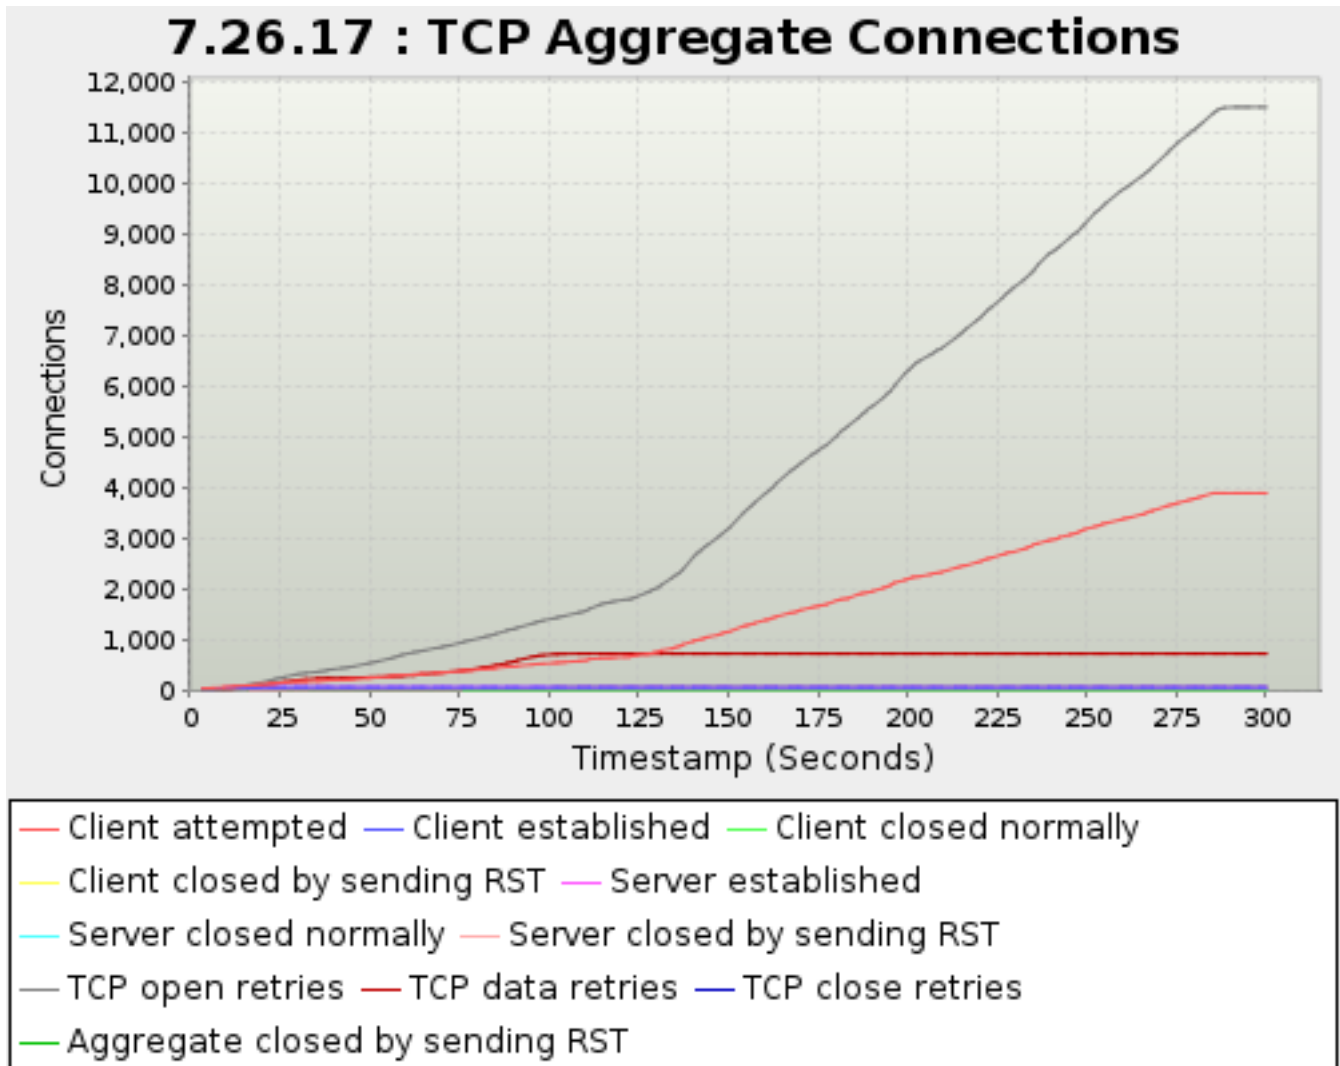

7.26.17. TCP Aggregate Connections

Timestamp	Client attempted	Client established	Client closed normally	Client closed by sending RST	Server established	Server closed normally	Server closed by sending RST	TCP open retries	TCP data retries	TCP close retries	Aggregate closed by sending RST
Seconds	TCP Sessions										
3.377	51	51	0	0	51	0	0	2	11	0	0
4.355	52	51	0	0	51	0	0	2	15	0	0
5.377	56	51	0	0	51	0	0	4	19	0	0
6.355	59	51	0	0	51	0	0	11	22	0	0
9.374	72	56	0	0	56	0	0	40	35	0	0
10.377	79	60	0	0	60	0	0	48	40	0	0
11.355	83	60	0	0	60	0	0	59	42	0	0
12.356	88	60	0	0	60	0	0	70	50	0	0
13.377	94	60	0	0	60	0	0	82	54	0	0
16.377	108	67	0	0	67	0	3	121	74	0	3
17.377	112	67	0	0	67	0	3	132	81	0	3
18.378	118	68	0	0	68	0	3	141	93	0	3
19.378	125	68	0	0	68	0	4	158	107	0	4
22.377	143	68	0	0	68	0	7	209	135	0	7
23.377	146	70	0	0	70	0	12	228	144	0	12
24.377	152	71	0	0	71	0	13	242	154	0	13
25.377	157	71	0	0	71	0	18	258	167	0	18
26.377	163	71	0	0	71	0	18	274	175	0	18
29.356	181	72	0	0	72	0	23	322	208	0	23
30.377	181	72	0	0	72	0	25	335	215	0	25