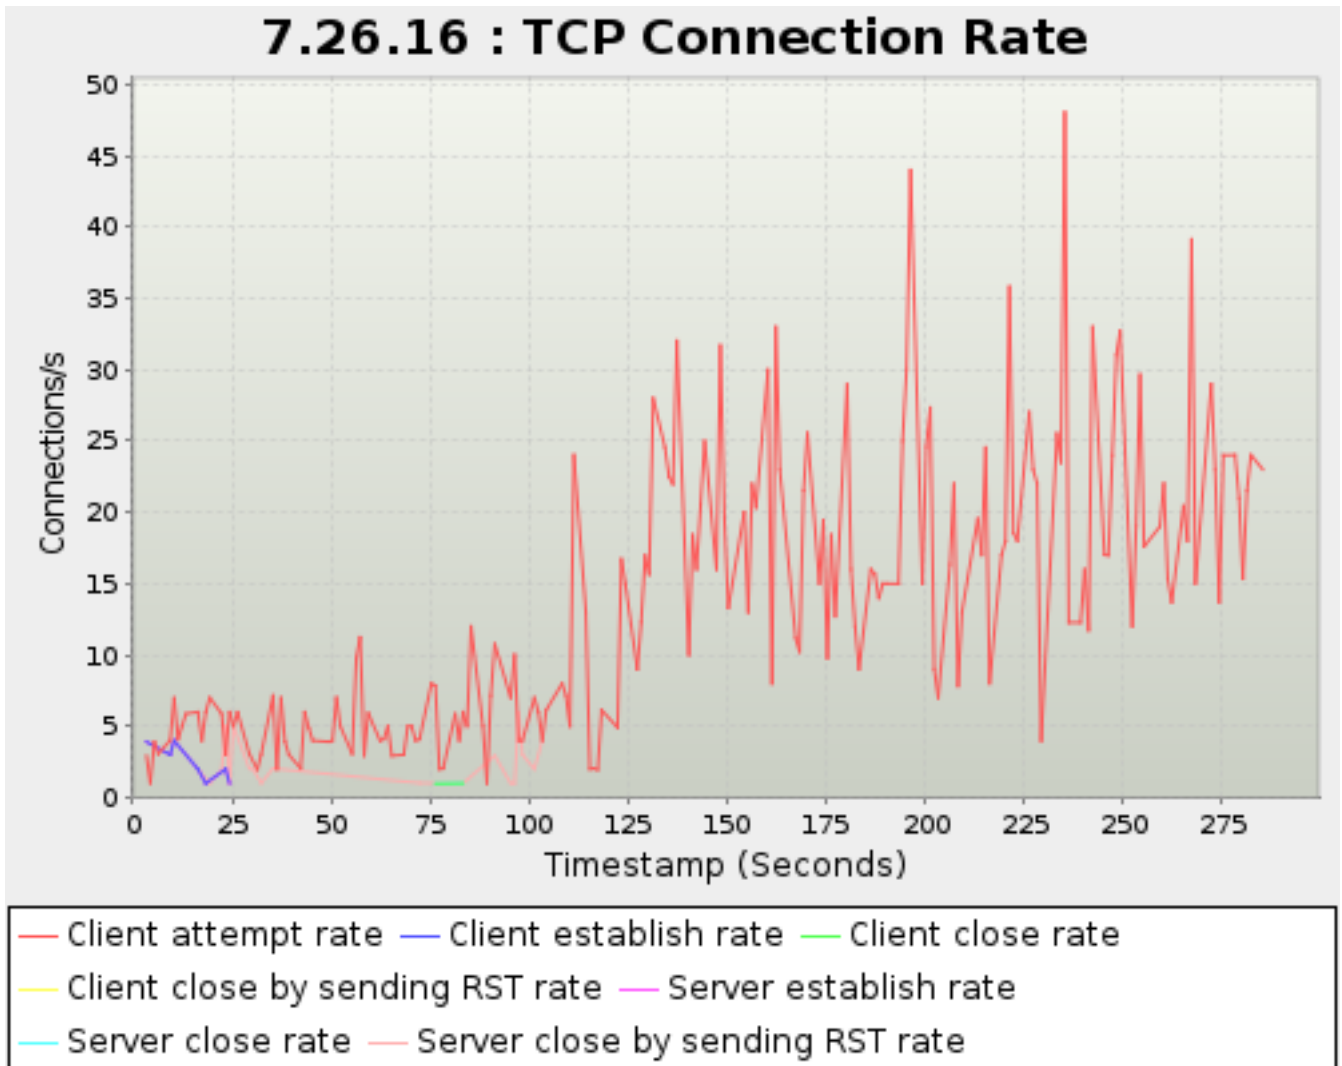

7.26.16. TCP Connection Rate

Timestamp	Client attempt rate	Client establish rate	Client close rate	Client close by sending RST rate	Server establish rate	Server close rate	Server close by sending RST rate
Seconds	TCP Sessions/s						
3.377	2.935	3.914	0.00	0.00	3.914	0.00	0.00
4.355	1.022	0.00	0.00	0.00	0.00	0.00	0.00
5.377	3.914	0.00	0.00	0.00	0.00	0.00	0.00
6.355	3.067	0.00	0.00	0.00	0.00	0.00	0.00
9.374	4.012	3.009	0.00	0.00	3.009	0.00	0.00
10.377	6.979	3.988	0.00	0.00	3.988	0.00	0.00
11.355	4.090	0.00	0.00	0.00	0.00	0.00	0.00
12.356	4.995	0.00	0.00	0.00	0.00	0.00	0.00
13.377	5.877	0.00	0.00	0.00	0.00	0.00	0.00
16.377	6	2	0.00	0.00	2	0.00	2
17.377	4	0.00	0.00	0.00	0.00	0.00	0.00
18.378	5.994	0.9990	0.00	0.00	0.9990	0.00	0.00
19.378	7	0.00	0.00	0.00	0.00	0.00	1
22.377	5.877	0.00	0.00	0.00	0.00	0.00	1.959
23.377	3	2	0.00	0.00	2	0.00	5
24.377	6	1	0.00	0.00	1	0.00	1
25.377	5	0.00	0.00	0.00	0.00	0.00	5
26.377	6	0.00	0.00	0.00	0.00	0.00	0.00
29.356	3.064	0.00	0.00	0.00	0.00	0.00	2.043
30.377	0.00	0.00	0.00	0.00	0.00	0.00	1.959
31.391	1.972	0.00	0.00	0.00	0.00	0.00	0.00