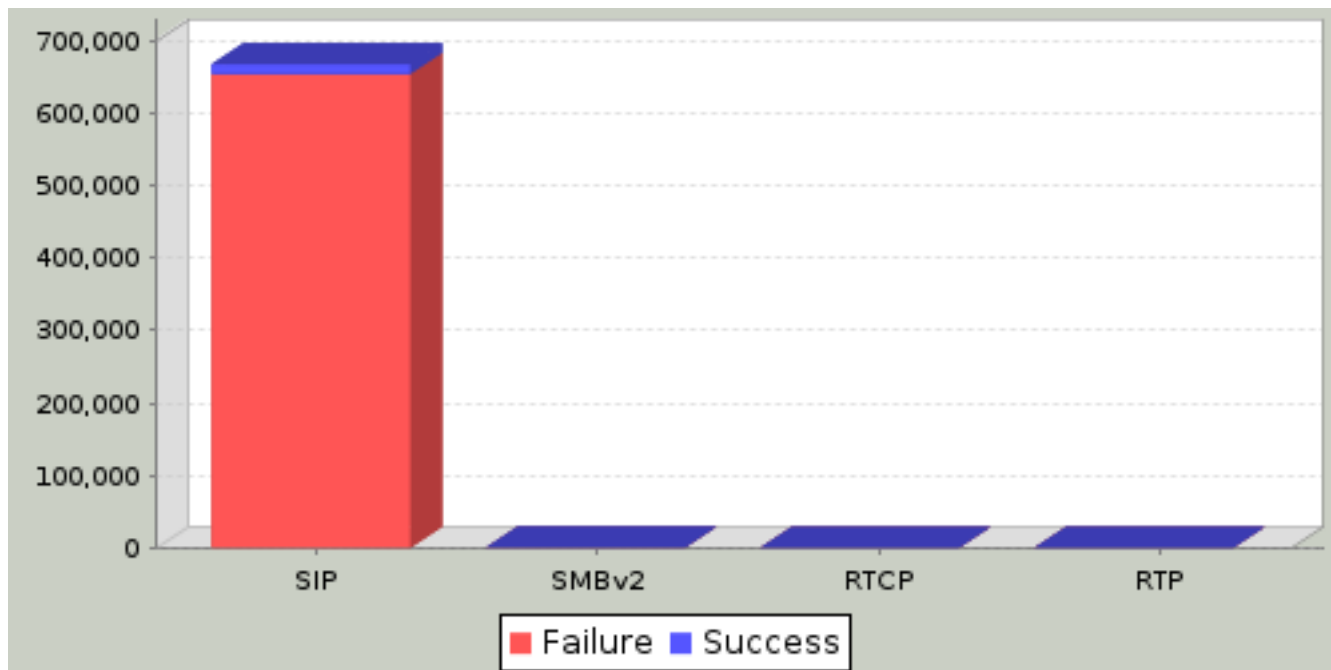

7.11. Application Transactions Summary

Protocol	Success (Transactions)	Failure (Transactions)
SIP	13,935	682,111
SMBv2	256	70
RTCP	0	0
RTP	0	0