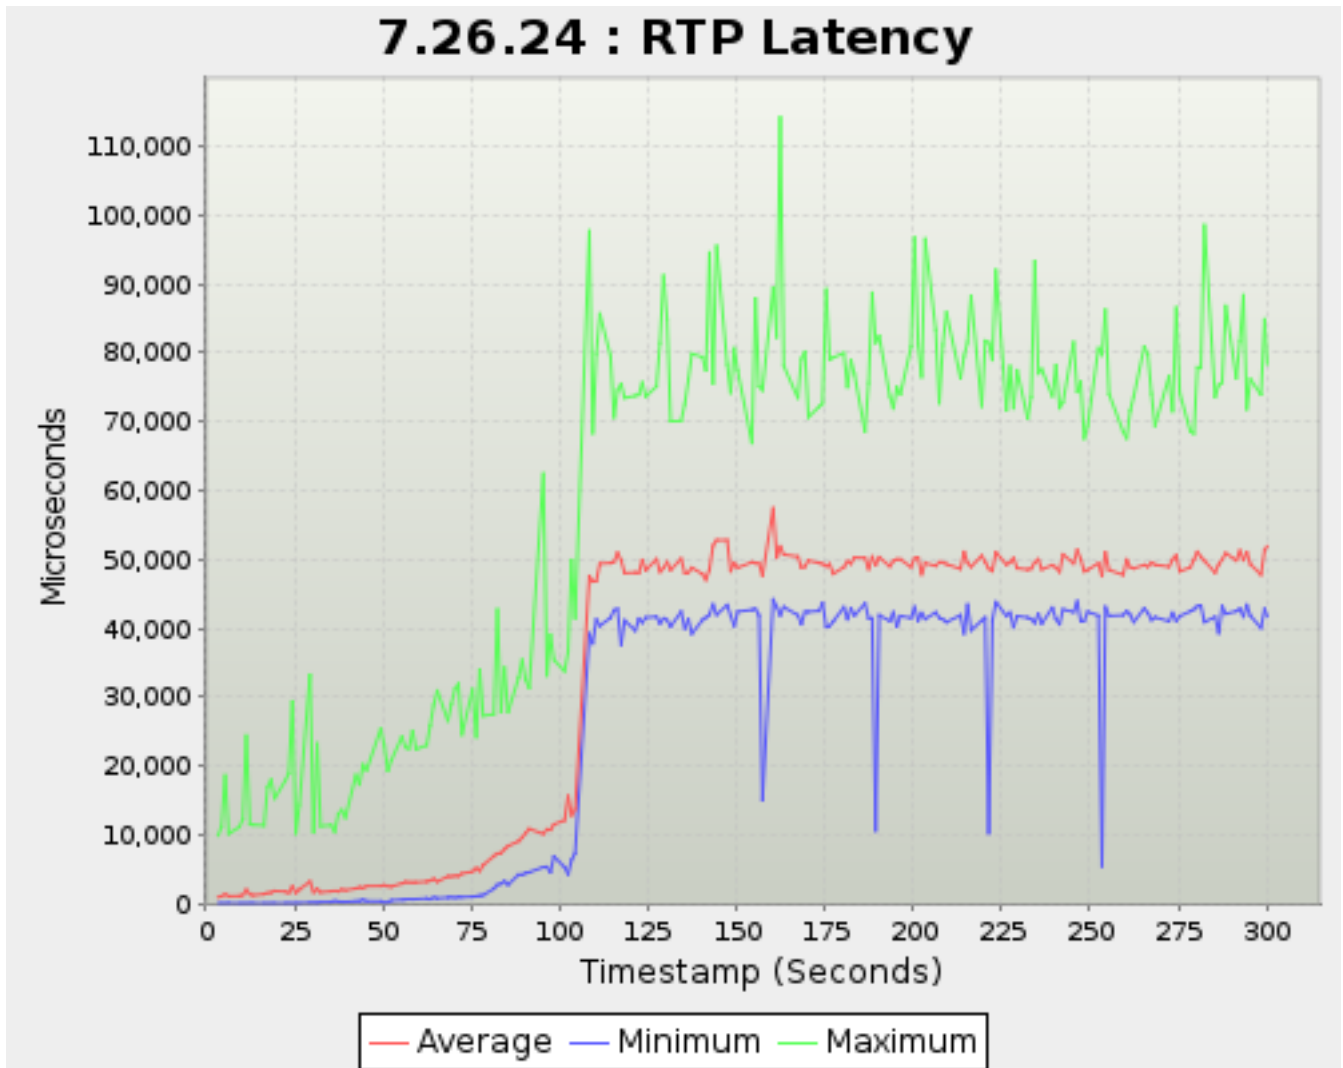

7.26.24. RTP Latency

Timestamp	Average	Minimum	Maximum
<i>Seconds</i>		<i>Microseconds</i>	
3.377	1,017.2232854864434	124.875	9,969.5
4.355	1,157.9184760755932	127.125	11,270.125
5.377	1,446.3947546150382	121.625	18,671.125
6.355	1,171.6731857951622	149.625	10,226.625
9.374	1,203.9485027384594	107.25	11,188.875
10.377	1,315.3839598997495	115.375	12,334.875
11.355	2,092.581691194812	121.125	24,458.0
12.356	1,430.7053151741593	131.0	11,582.5
13.377	1,302.0960760161886	130.75	11,520.0
16.377	1,472.2832259726874	112.375	11,435.0
17.377	1,628.1526318338094	113.25	17,028.375
18.378	1,706.7032279161022	114.75	18,056.125
19.378	1,918.2982208672704	125.875	15,349.0
22.377	1,834.330243005922	118.25	17,930.125
23.377	1,649.0807718648027	155.25	19,000.375
24.377	2,577.5136601124714	110.5	29,433.0
25.377	1,662.8592199924271	139.25	10,286.625
26.377	2,131.08791655879	151.375	14,425.75
29.356	3,284.513390897117	224.875	33,290.625
30.377	1,741.631346361583	223.75	10,449.125
31.391	2,223.776763730672	196.5	23,319.25
32.377	1,732.7514768598958	290.625	11,330.5
35.356	1,875.0926969660632	327.75	11,484.5
36.355	1,936.318498721822	474.75	10,530.375