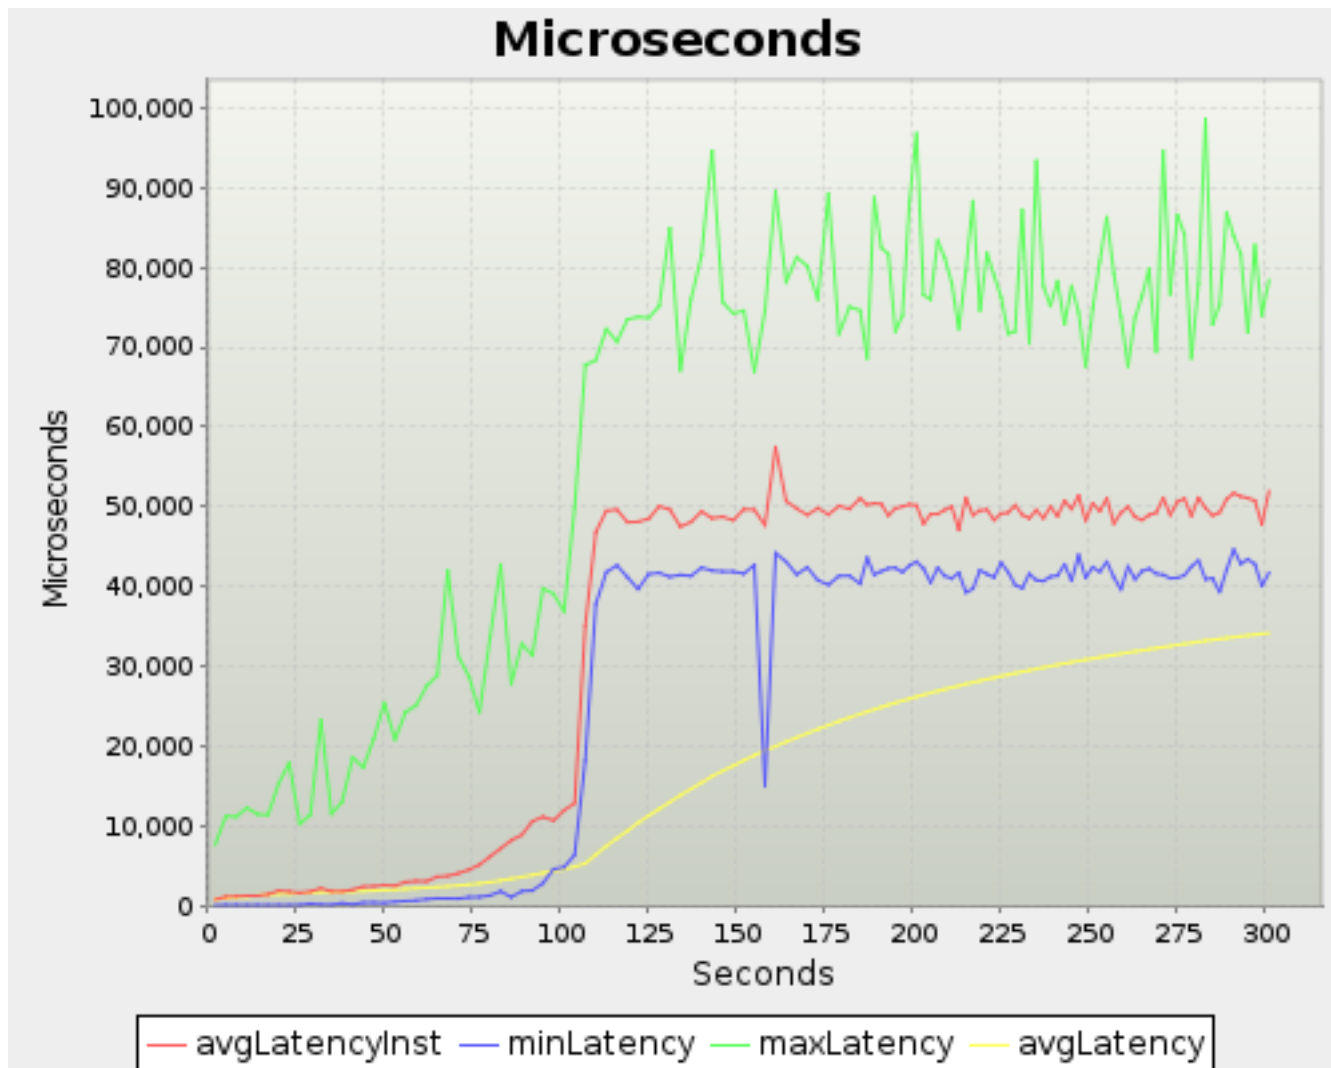

6.2.1.1. Microseconds

time	avgLatency	avgLatencyInst	maxLatency	minLatency
2.000	831.9753761969904	831.9753761969904	7,716	110.62499999999999
5.000	1,062.4244296913623	1,184.8867173027047	11,270.125	127.12499999999999
8.000	1,170.5210300276851	1,247.0337887162373	11,208.374999999995	126.25
11.000	1,219.5608685745985	1,309.1211247720455	12,334.874999999995	115.37499999999999
14.000	1,348.7109140518417	1,309.5274960250015	11,520	130.75
17.000	1,432.1230165661868	1,491.9494581328668	11,435	112.37499999999999
20.000	1,510.124495735001	1,929.6638796707323	15,349	125.87499999999999
23.000	1,543.0335461855243	1,828.6647738322122	17,930.125	118.25
26.000	1,620.6991803638361	1,677.9593694893294	10,286.625	139.25
29.000	1,659.7909199108603	1,829.4241390839184	11,468.125	319.25
32.000	1,769.809478109862	2,238.8824595388364	23,319.25	196.5
35.000	1,791.4612069327056	1,864.7910821500725	11,580.874999999995	162
38.000	1,805.5583446725504	1,859.7794413587703	13,065.374999999995	384.875
41.000	1,838.005799930601	2,058.2546006789353	18,613.375	212.375
44.000	1,893.0979845154445	2,448.8222660530355	17,367.875	454.625
47.000	1,956.579426068766	2,496.22965860254	20,975.5	471.875
50.000	2,030.0634759349728	2,641.872160686603	25,441.75	422.75
53.000	2,086.889616802079	2,564.915460186143	20,874.5	555.75
56.000	2,158.6039970028155	3,022.0088904308604	24,291.875	649.625
59.000	2,243.3560251517365	3,148.680215980101	25,138.125	720.875
62.000	2,310.6203942765146	3,123.6189249829285	27,565.625	875.5
65.000	2,397.0515217253383	3,691.647589344246	28,887.5	979.625
68.000	2,487.2076144893945	3,782.5639890831294	42,032.5	966.875
71.000	2,594.9149695610135	4,115.595307068366	31,253.75	952.25
74.000	2,712.306676869339	4,570.822832980973	28,773.375	1,116.25