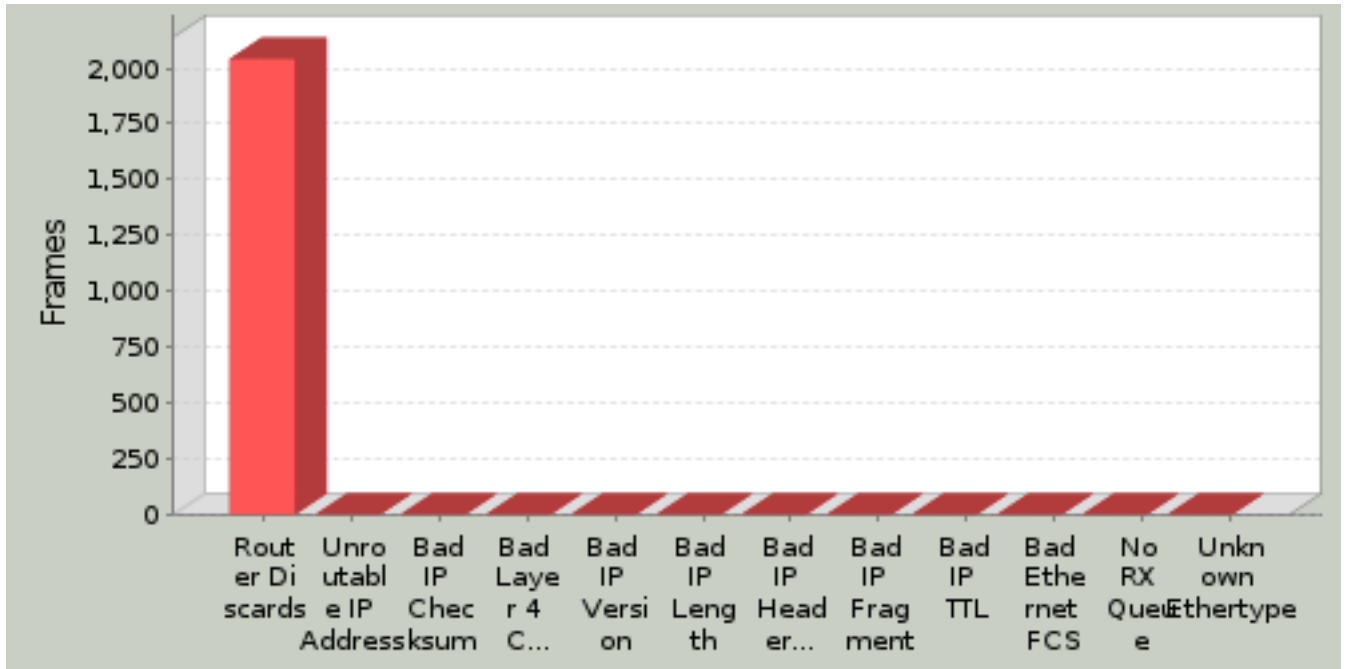

8.6.4. Router Summary

Measurement	Value (Frames)
Router Discards	2,133
Unroutable IP Address	0
Bad IP Checksum	0
Bad Layer 4 Checksum	0
Bad IP Version	0
Bad IP Length	0
Bad IP Header Length	0
Bad IP Fragment	0
Bad IP TTL	0
Bad Ethernet FCS	0
No RX Queue	0
Unknown Ethertype	0