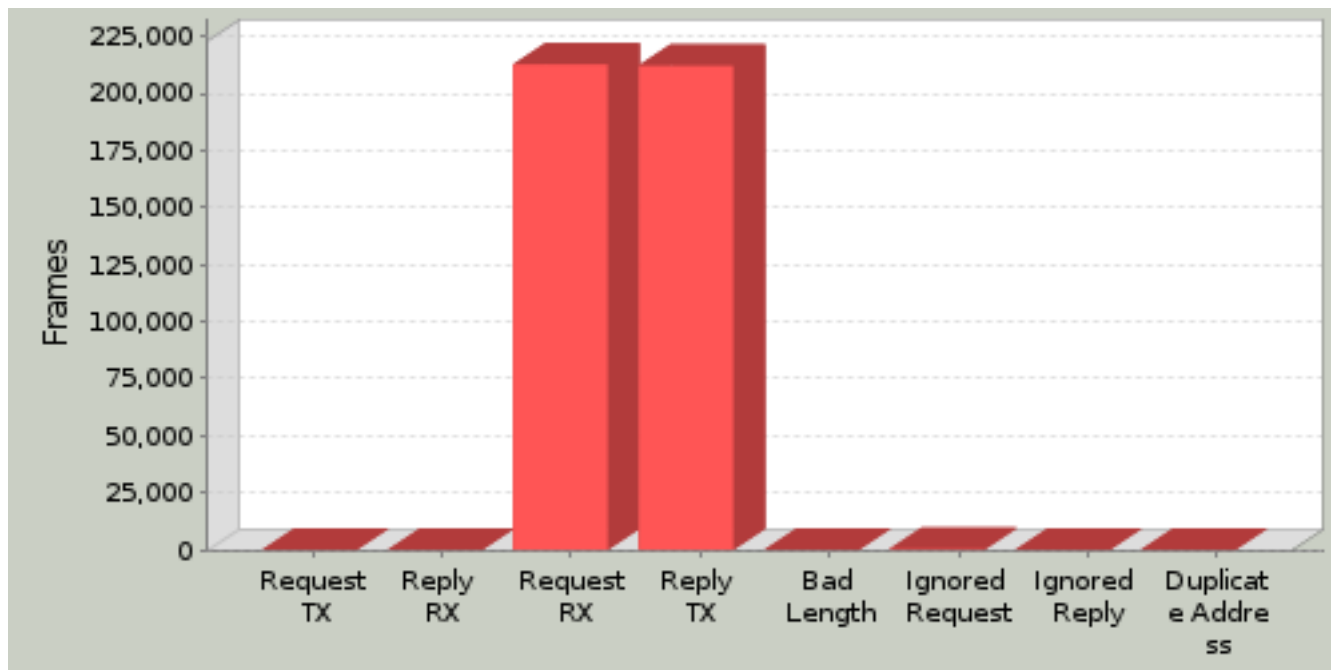

8.6.3. ARP Summary

Measurement	Value (Frames)
Request TX	30
Reply RX	20
Request RX	221,690
Reply TX	221,201
Bad Length	0
Ignored Request	489
Ignored Reply	0
Duplicate Address	0