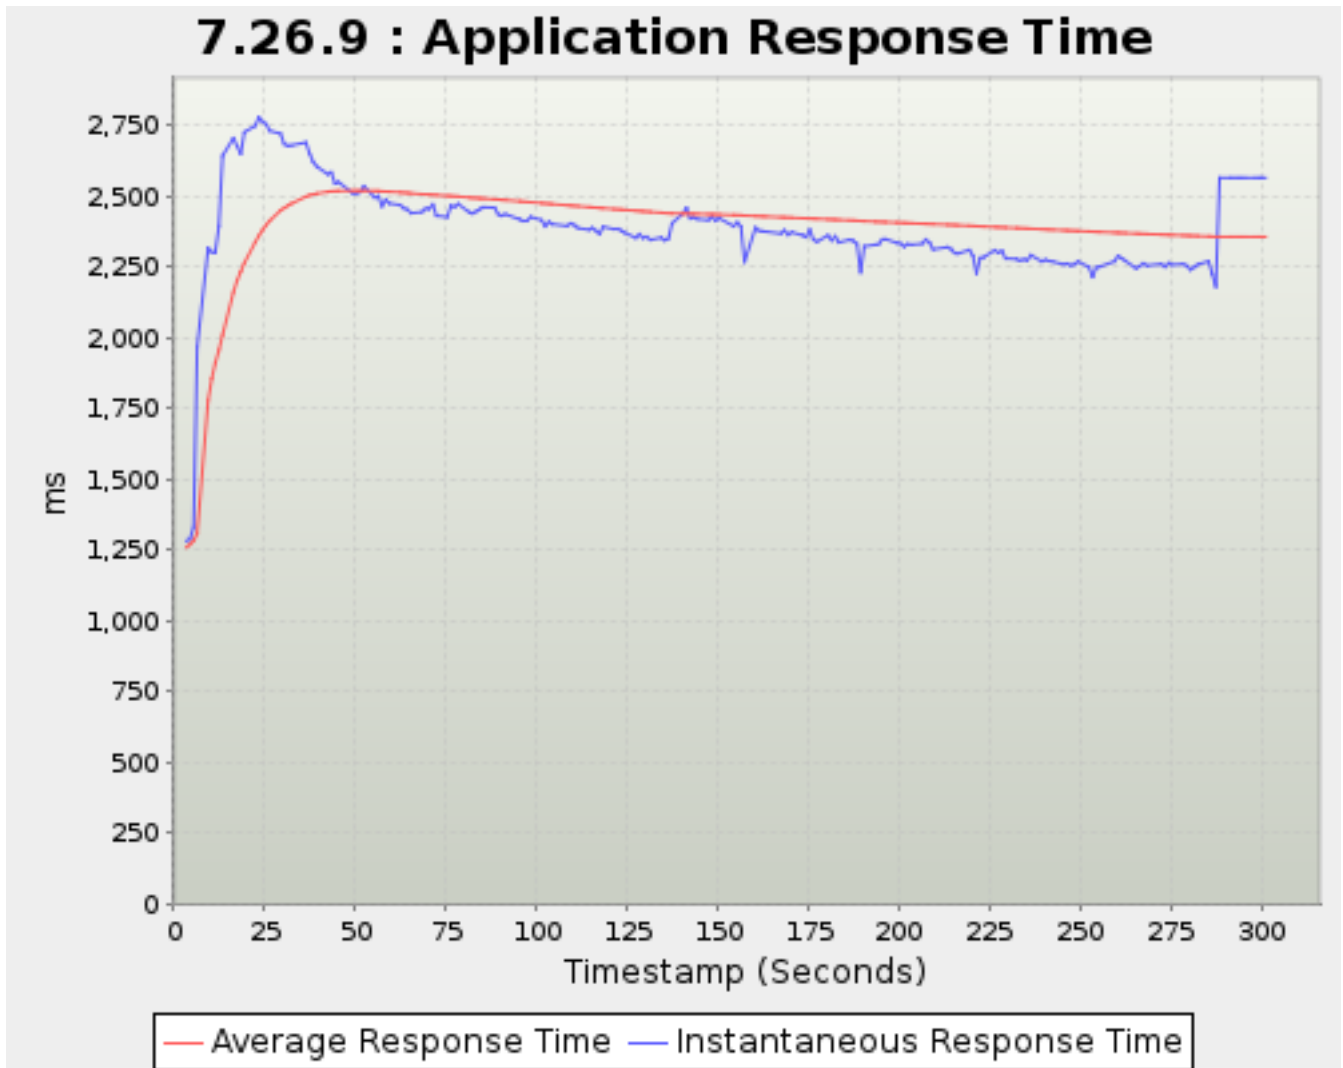

7.26.9. Application Response Time

Timestamp	Average Response Time	Instantaneous Response Time
<i>Seconds</i>		<i>Milliseconds</i>
0.377	0.0000	0.0000
3.377	1,260.5456	1,283.4682
4.355	1,270.0785	1,288.8160
5.377	1,284.3286	1,331.8647
6.355	1,308.8895	1,966.8571
9.374	1,778.3651	2,317.3739
10.377	1,855.7776	2,302.5014
11.355	1,910.8871	2,301.5466
12.356	1,956.6847	2,396.0706
13.377	2,010.8433	2,643.4662
16.377	2,162.0573	2,705.5070
17.377	2,202.7967	2,677.1912
18.378	2,233.8883	2,650.5609
19.378	2,264.4643	2,726.1197
22.377	2,337.8171	2,749.1912
23.377	2,360.6776	2,779.0960
24.377	2,380.5053	2,763.9043
25.377	2,398.4023	2,754.8011
26.377	2,413.4419	2,731.3485
29.356	2,450.2425	2,721.3038
30.377	2,459.0769	2,684.1520
31.391	2,467.0021	2,678.7827
32.377	2,474.3740	2,679.8281
36.355	2,498.8145	2,690.1007