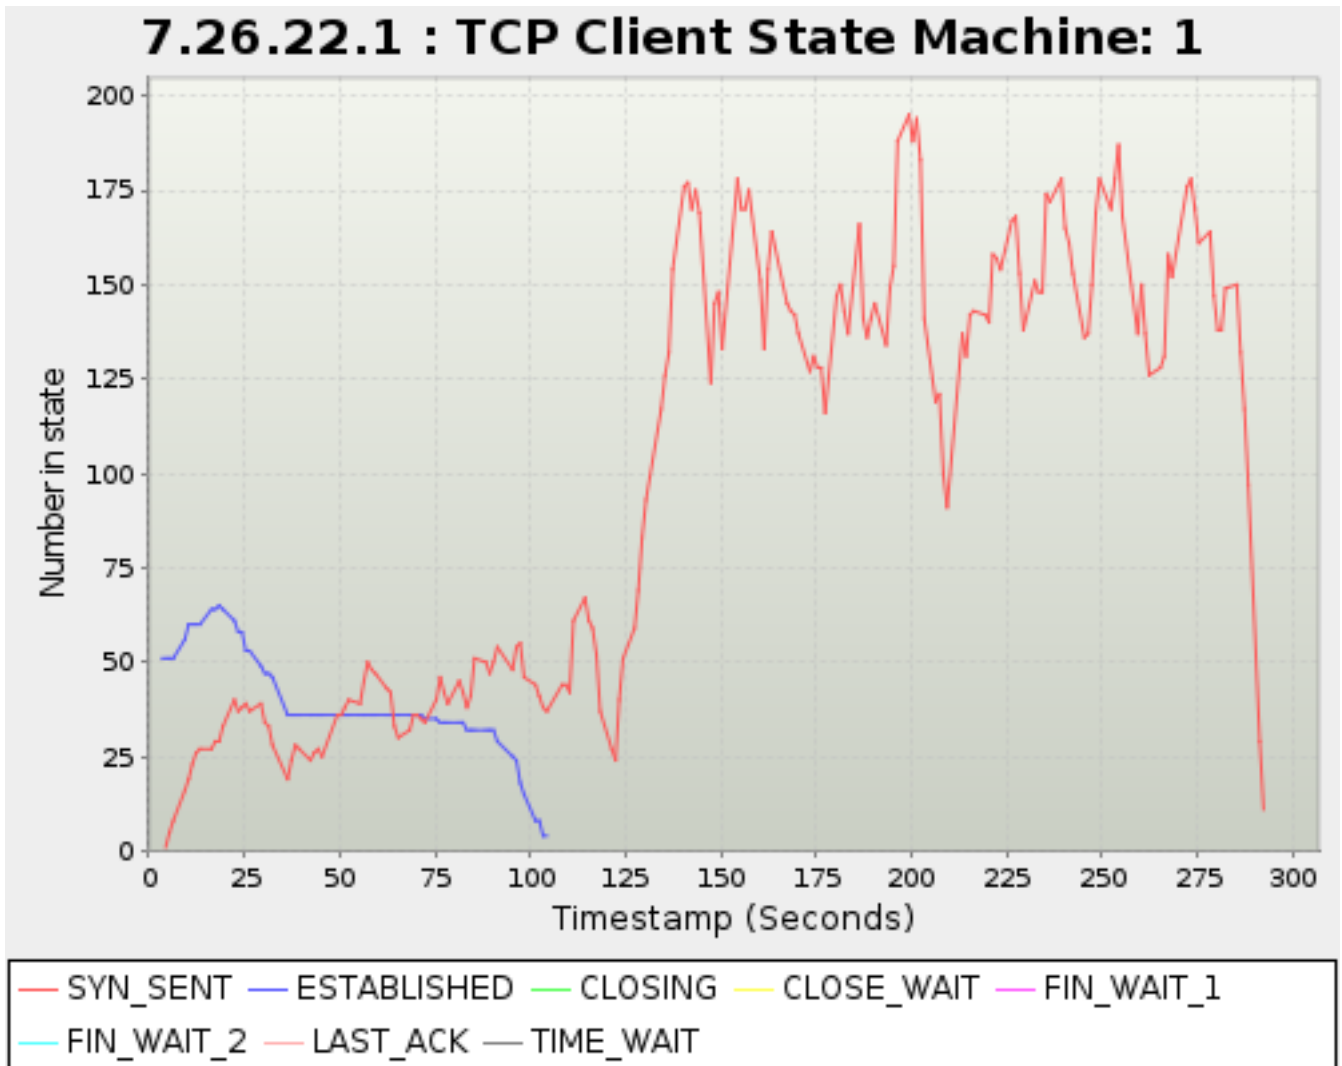

7.26.22.1. TCP Client State Machine: 1

Timestamp	SYN_SENT	ESTABLISHE D	CLOSING	CLOSE_WAIT	FIN_WAIT_1	FIN_WAIT_2	LAST_ACK	TIME_WAIT
<i>Seconds</i>	<i>TCP Sessions</i>							
3.377	0	51	0	0	0	0	0	0
4.355	1	51	0	0	0	0	0	0
5.377	5	51	0	0	0	0	0	0
6.355	8	51	0	0	0	0	0	0
9.374	16	56	0	0	0	0	0	0
10.377	19	60	0	0	0	0	0	0
11.355	23	60	0	0	0	0	0	0
12.356	26	60	0	0	0	0	0	0
13.377	27	60	0	0	0	0	0	0
16.377	27	64	0	0	0	0	0	0
17.377	29	64	0	0	0	0	0	0
18.378	29	65	0	0	0	0	0	0
19.378	33	64	0	0	0	0	0	0
22.377	40	61	0	0	0	0	0	0
23.377	37	58	0	0	0	0	0	0
24.377	38	58	0	0	0	0	0	0
25.377	39	53	0	0	0	0	0	0
26.377	37	53	0	0	0	0	0	0
29.356	39	49	0	0	0	0	0	0
30.377	34	47	0	0	0	0	0	0
31.391	33	47	0	0	0	0	0	0
32.377	28	46	0	0	0	0	0	0