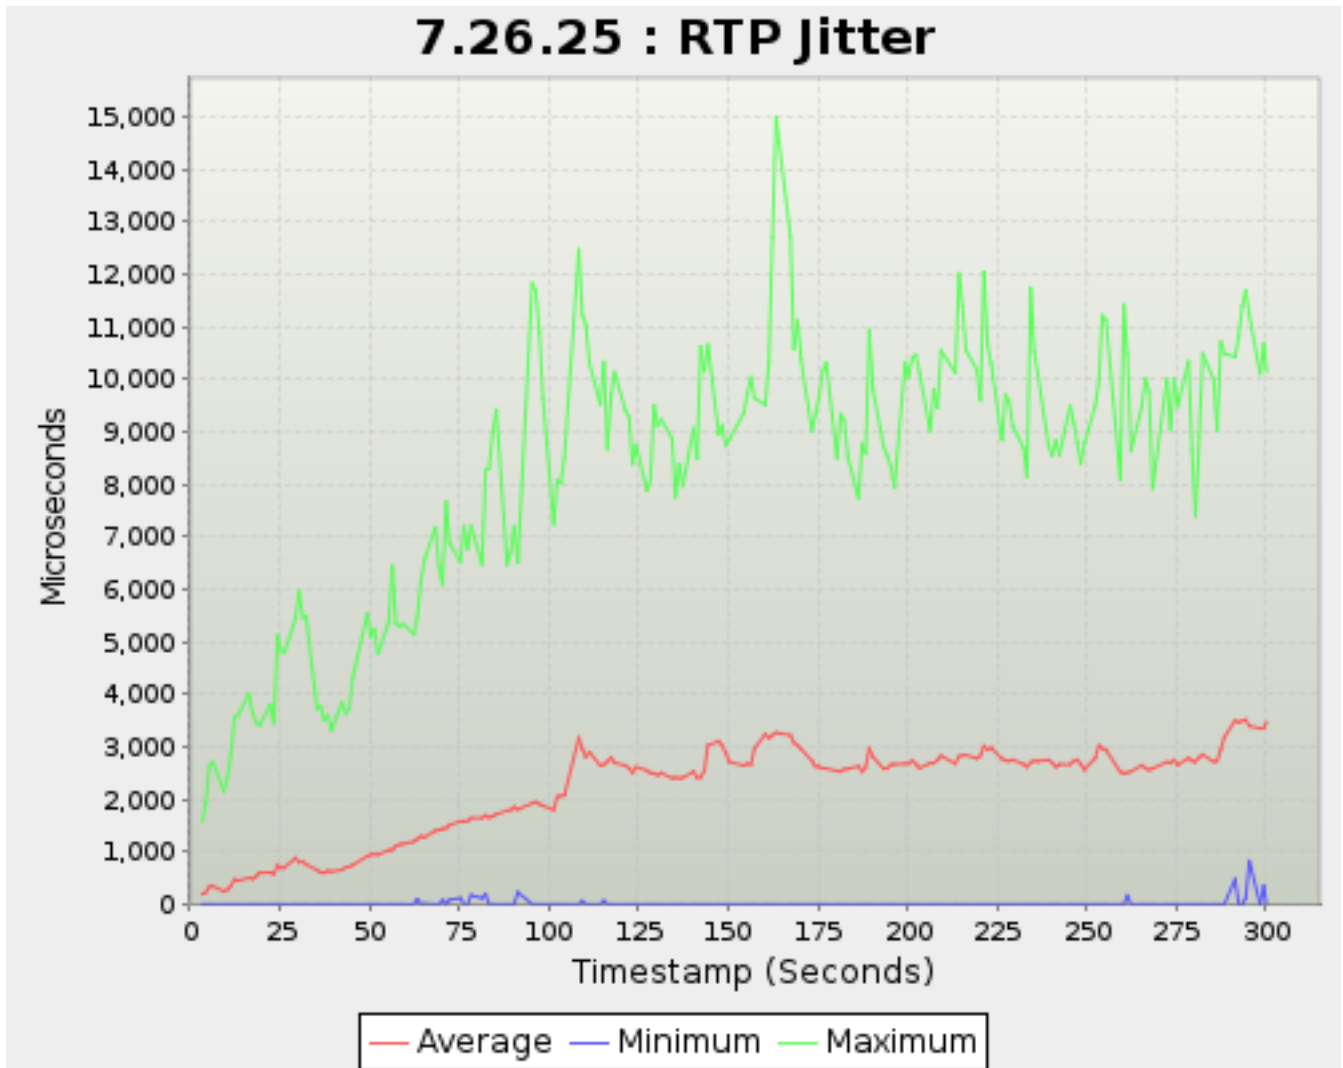

7.26.25. RTP Jitter

Timestamp	Average	Minimum	Maximum
<i>Seconds</i>		<i>Microseconds</i>	
3.377	193.6826320501343	0.0	1,584.625
4.355	220.95524647554168	0.0	1,927.625
5.377	335.46296087495773	1.125	2,648.75
6.355	343.9656995486783	0.25	2,708.0
9.374	248.65276007780534	0.0	2,154.875
10.377	273.55451432690575	0.0	2,402.875
11.355	347.90125882714153	0.0	2,849.625
12.356	473.17685235262303	0.0	3,568.375
13.377	449.9869415002635	0.0	3,595.75
16.377	501.63315258703693	0.0	4,009.625
17.377	484.8949527716821	0.0	3,645.75
18.378	528.6178986517899	0.0	3,459.5
19.378	598.3414268857221	0.0	3,408.875
22.377	604.6677150559594	0.0	3,801.625
23.377	572.0910442364096	0.0	3,445.375
24.377	740.3869527075524	0.0	5,117.625
25.377	689.0242350802787	0.0	4,817.375
26.377	703.0440489432704	0.0	4,807.625
29.356	877.494925810588	0.0	5,441.0
30.377	800.6675641951796	0.0	5,964.875
31.391	814.083930803131	0.0	5,454.125
32.377	756.921824001014	0.0	5,481.625
35.356	651.8820384996546	0.0	3,729.75
36.355	609.2407358967652	0.0	3,773.625