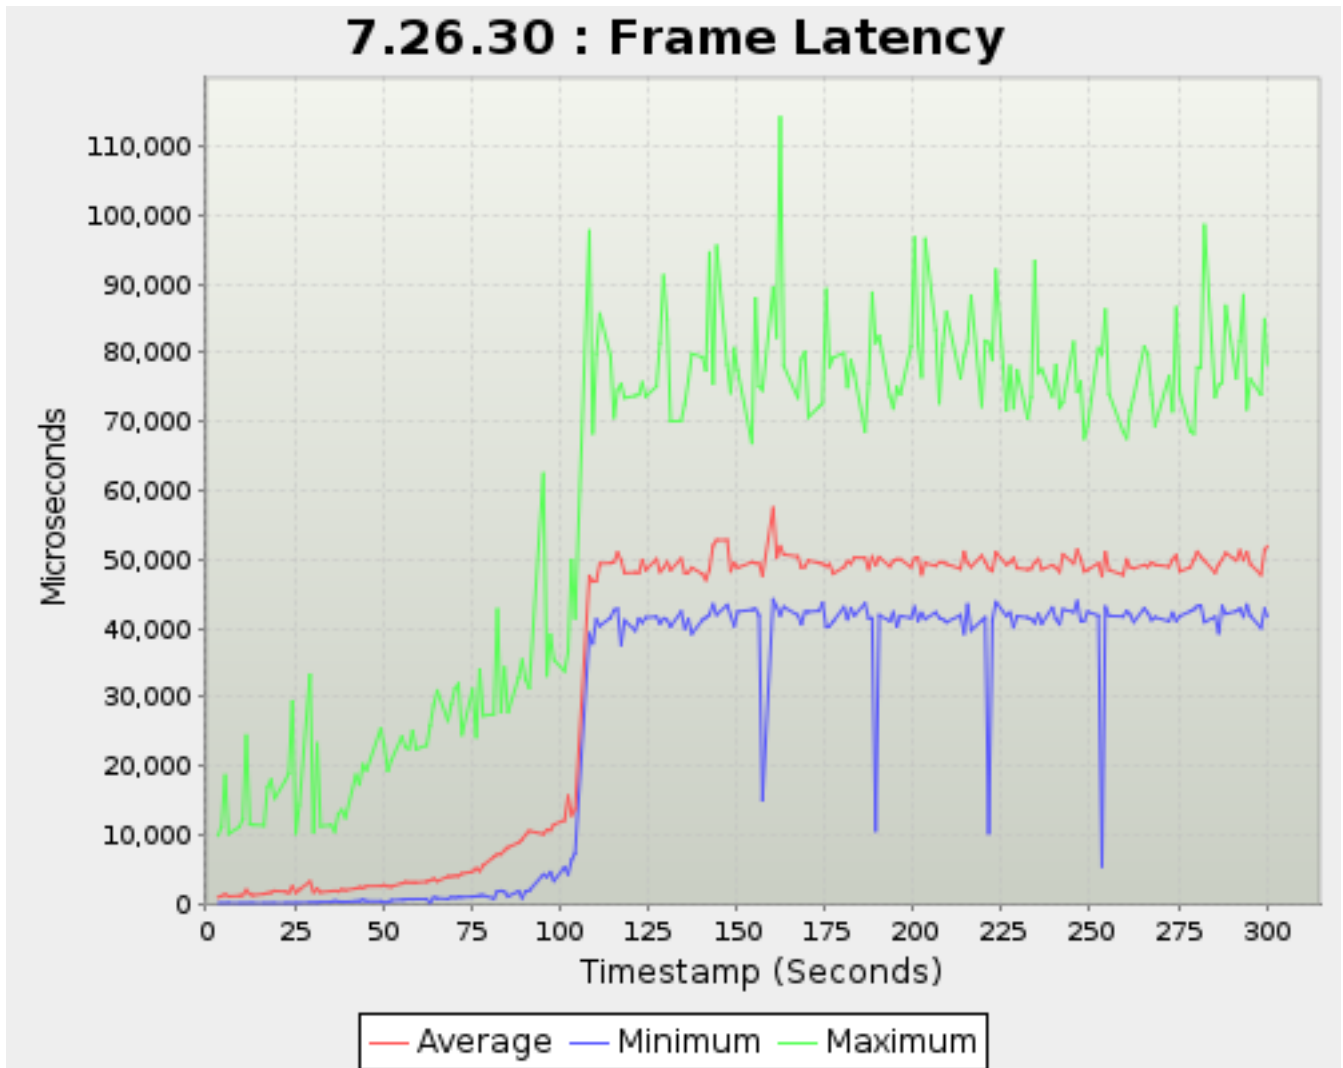

7.26.30. Frame Latency

Timestamp	Average	Minimum	Maximum
<i>Seconds</i>		<i>Microseconds</i>	
3.377	1,005.921	116.500	9,969.500
4.355	1,184.887	127.125	11,270.125
5.377	1,428.893	121.625	18,671.125
6.355	1,147.587	149.625	10,226.625
9.374	1,225.691	107.250	11,188.875
10.377	1,309.121	115.375	12,334.875
11.355	2,057.345	121.125	24,458
12.356	1,440.710	131	11,582.500
13.377	1,309.527	130.750	11,520
16.377	1,491.949	112.375	11,435
17.377	1,611.218	113.250	17,028.375
18.378	1,713.439	114.750	18,056.125
19.378	1,929.664	125.875	15,349
22.377	1,828.665	118.250	17,930.125
23.377	1,644.232	155.250	19,000.375
24.377	2,578.642	110.500	29,433
25.377	1,677.959	139.250	10,286.625
26.377	2,112.061	151.375	14,425.750
29.356	3,275.613	224.875	33,290.625
30.377	1,744.508	223.750	10,449.125
31.391	2,238.882	196.500	23,319.250
32.377	1,732.578	290.625	11,330.500
35.356	1,893.003	327.750	11,484.500
36.355	1,943.688	474.750	10,559.125