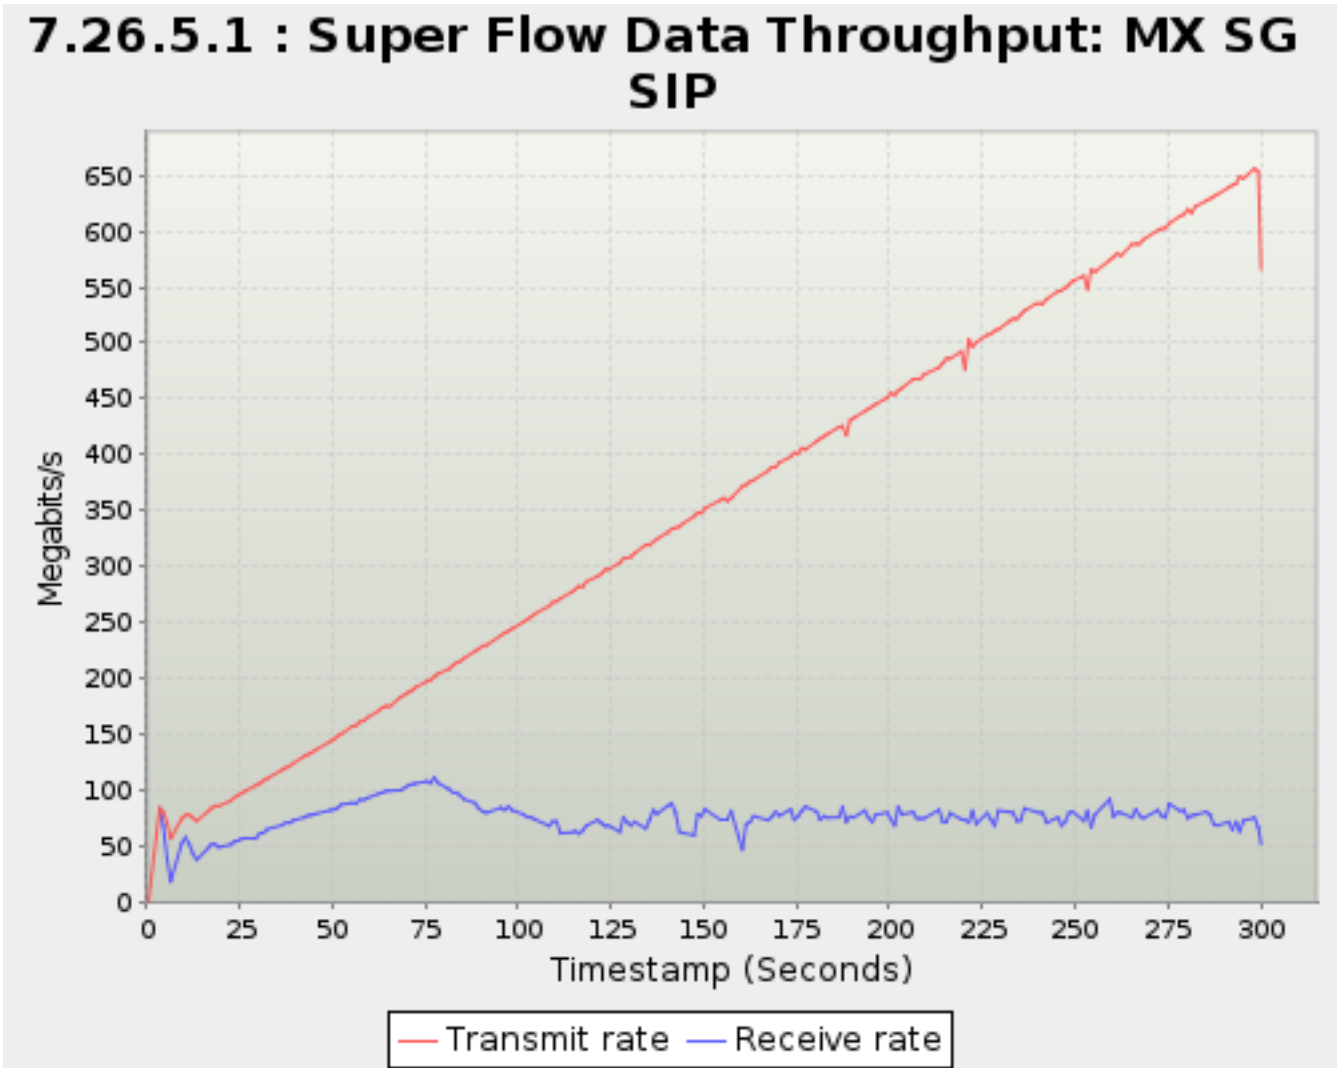

7.26.5.1. Super Flow Data Throughput: MX SG SIP

Data Rate shown includes Ethernet overhead.

Rates can fluctuate slightly above the physical maximum due to round-off errors in calculations.

Physical speeds on fiber optic can legitimately exceed 10Gbps.

Timestamp	Transmit rate	Receive rate
<i>Seconds</i>	<i>Megabits/s</i>	
0.377	0.2142	0.00
3.377	84.22	84.20
4.355	80.44	68.50
5.377	71.18	39.29
6.355	~57	18.55
9.374	74.78	52.97
10.377	77.91	57.93
11.355	78.22	51.68
12.356	75.30	43.56
13.377	72.70	37.83
16.377	81.06	48.22
17.377	84.38	51.91
18.378	85.96	51.69
19.378	86.05	49.13
22.377	90.46	51.35
23.377	93.20	54.04
24.377	95.49	54.68
25.377	97.43	56.62
26.377	99.18	57.16