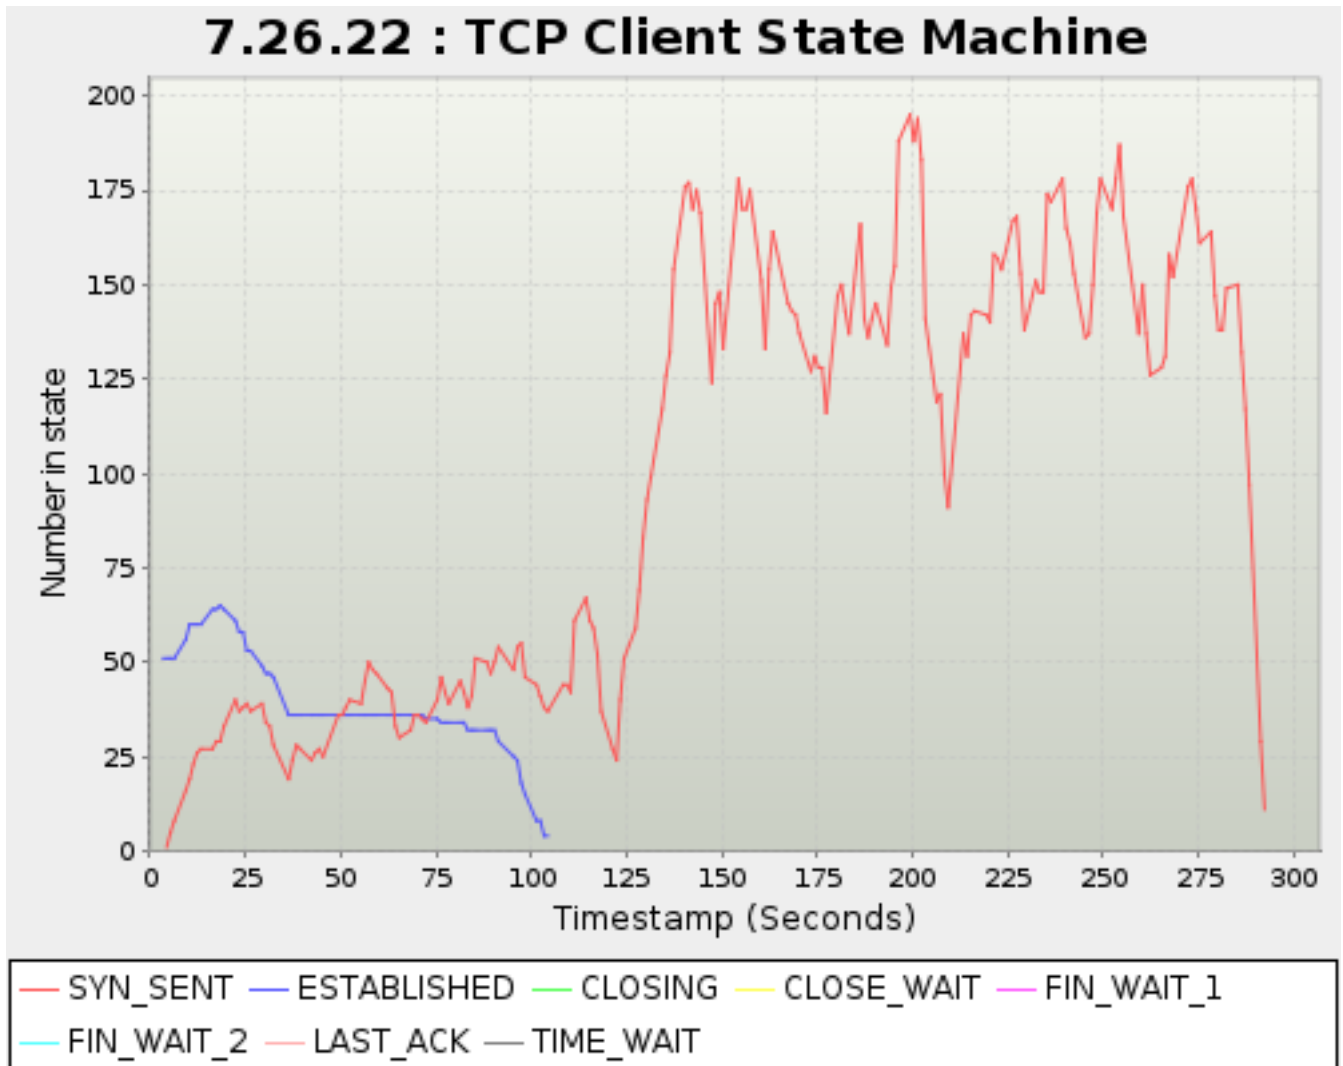

7.26.22. TCP Client State Machine

Timestamp	SYN_SENT	ESTABLISHE D	CLOSING	CLOSE_WAIT	FIN_WAIT_1	FIN_WAIT_2	LAST_ACK	TIME_WAIT
<i>Seconds</i>	<i>TCP Sessions</i>							
3.377	0	51	0	0	0	0	0	0
4.355	1	51	0	0	0	0	0	0
5.377	5	51	0	0	0	0	0	0
6.355	8	51	0	0	0	0	0	0
9.374	16	56	0	0	0	0	0	0
10.377	19	60	0	0	0	0	0	0
11.355	23	60	0	0	0	0	0	0
12.356	26	60	0	0	0	0	0	0
13.377	27	60	0	0	0	0	0	0
16.377	27	64	0	0	0	0	0	0
17.377	29	64	0	0	0	0	0	0
18.378	29	65	0	0	0	0	0	0
19.378	33	64	0	0	0	0	0	0
22.377	40	61	0	0	0	0	0	0
23.377	37	58	0	0	0	0	0	0
24.377	38	58	0	0	0	0	0	0
25.377	39	53	0	0	0	0	0	0
26.377	37	53	0	0	0	0	0	0
29.356	39	49	0	0	0	0	0	0
30.377	34	47	0	0	0	0	0	0
31.391	33	47	0	0	0	0	0	0
32.377	28	46	0	0	0	0	0	0