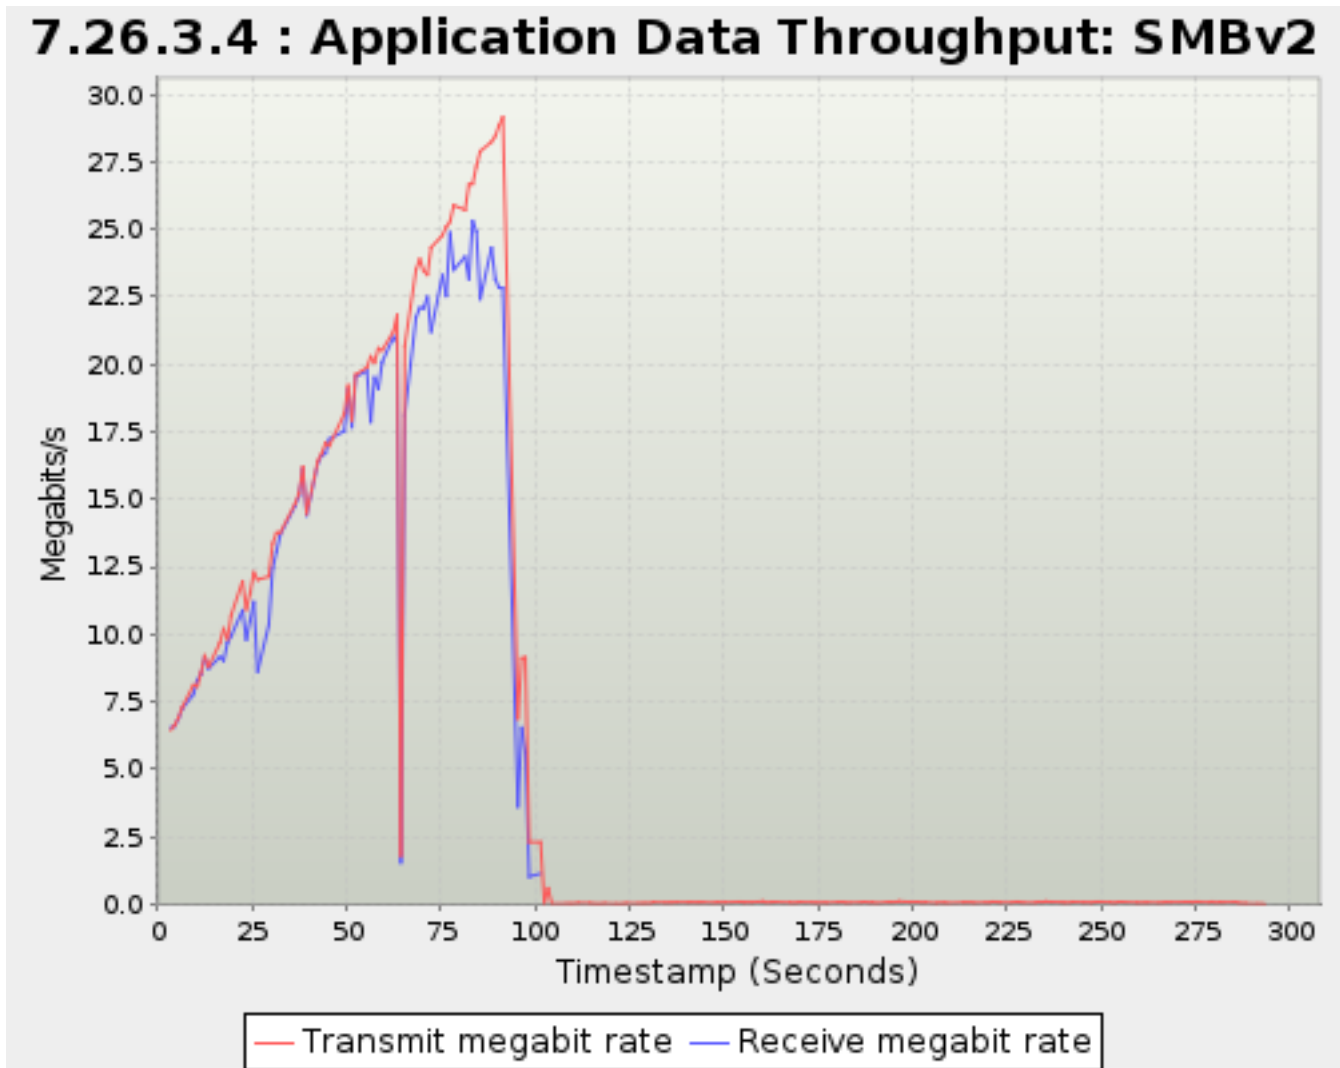

7.26.3.4. Application Data Throughput: SMBv2

Data Rate shown includes Ethernet overhead.

Rates can fluctuate slightly above the physical maximum due to round-off errors in calculations.

Physical speeds on fiber optic can legitimately exceed 10Gbps.

Timestamp	Transmit megabit rate	Receive megabit rate
<i>Seconds</i>	<i>Megabits/s</i>	
3.377	6.458	6.546
4.355	6.626	6.597
5.377	6.901	6.869
6.355	7.278	7.241
9.374	8.122	7.782
10.377	8.069	8.297
11.355	8.567	8.517
12.356	9.214	9.156
13.377	8.797	8.735
16.377	9.681	9.160
17.377	10.21	9.026
18.378	9.827	9.678
19.378	10.71	9.942
22.377	11.96	10.88
23.377	10.92	9.803
24.377	11.52	10.51
25.377	12.29	11.19
26.377	12.02	8.620
29.356	12.14	10.35