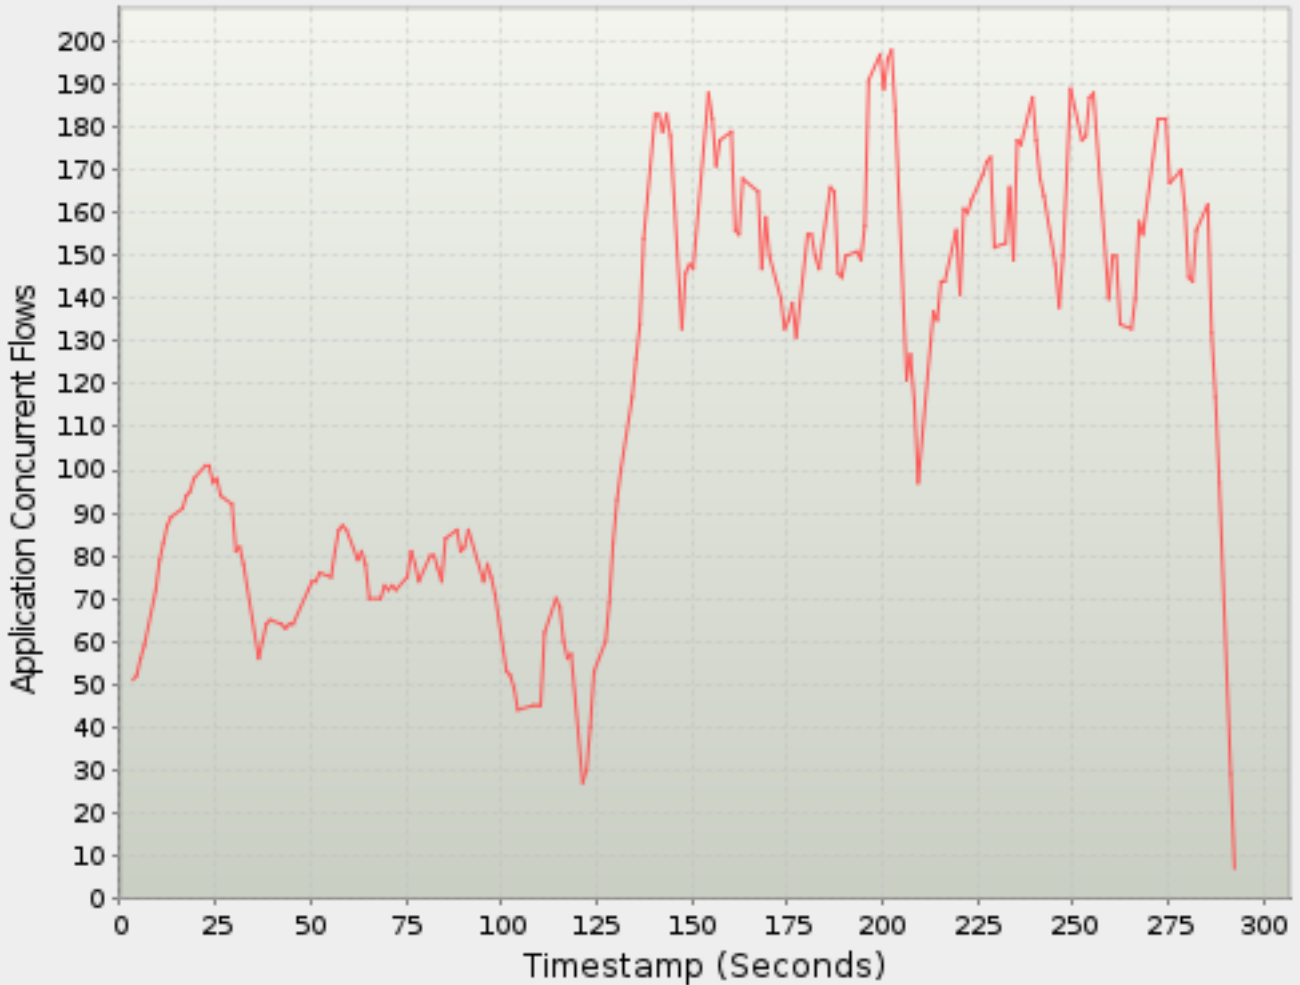

7.26.2.4. Application Concurrent Flows: SMBv2

7.26.2.4 : Application Concurrent Flows: SMBv2

Timestamp	Application Concurrent Flows
<i>Seconds</i>	<i>Flows</i>
3.377	51
4.355	52
5.377	56
6.355	59
9.374	72
10.377	79
11.355	83
12.356	87
13.377	89
16.377	91
17.377	94
18.378	95
19.378	98
22.377	101
23.377	101
24.377	97
25.377	98
26.377	94
29.356	92
30.377	81
31.391	82
32.377	78
36.355	56
37.356	60