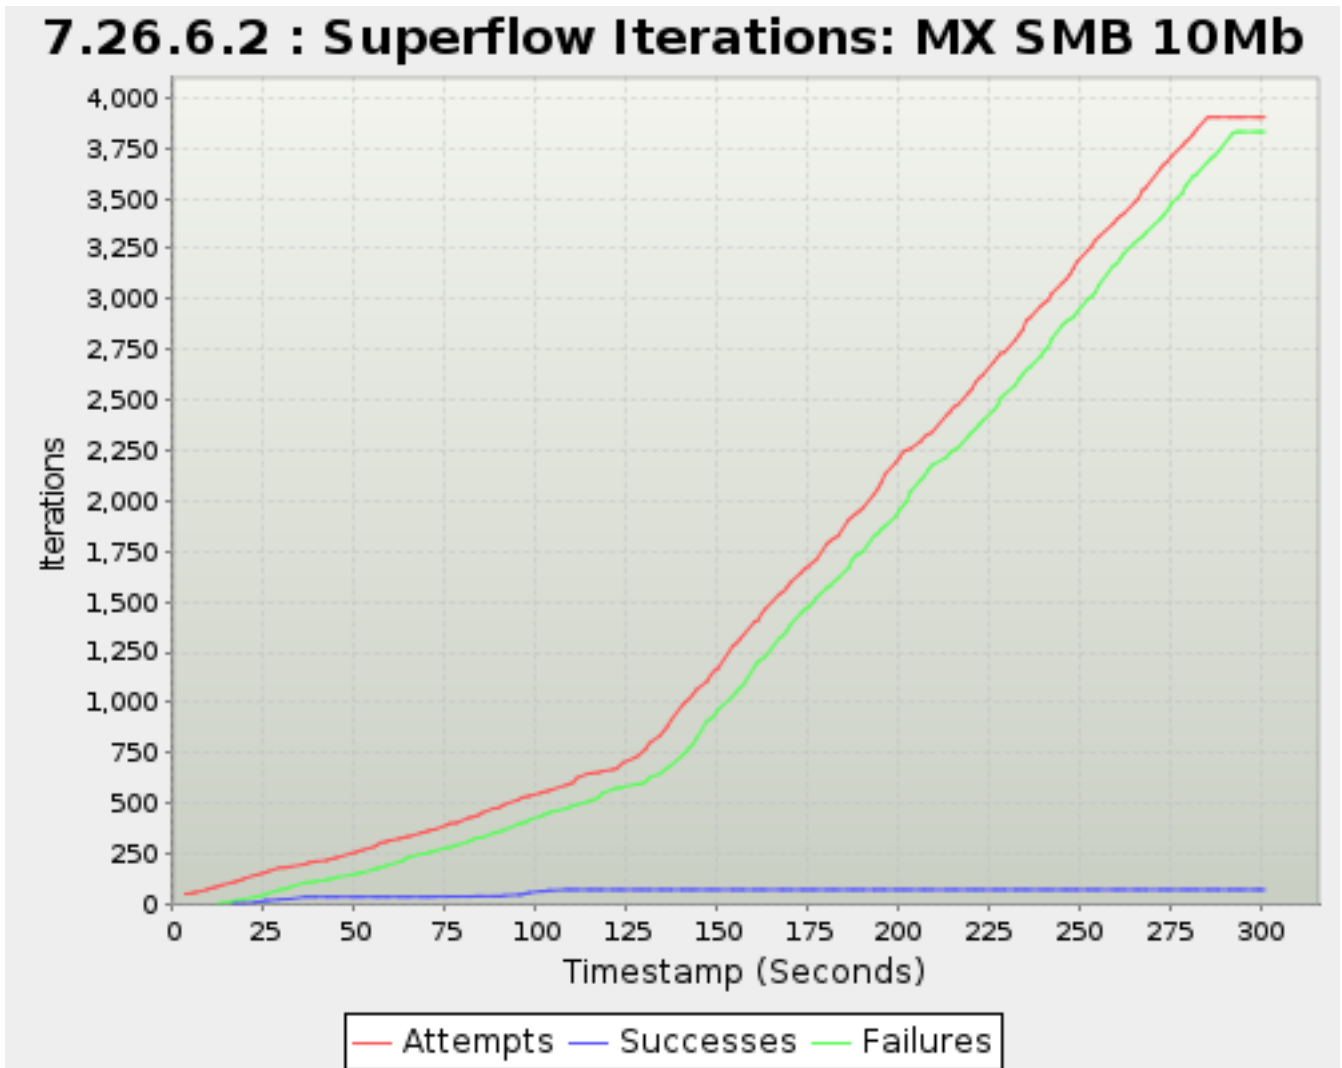

7.26.6.2. Superflow Iterations: MX SMB 10Mb

Timestamp <i>Seconds</i>	Attempts	Successes <i>Sessions</i>	Failures
0.377	0	0	0
3.377	51	0	0
4.355	52	0	0
5.377	56	0	0
6.355	59	0	0
9.374	72	0	0
10.377	79	0	0
11.355	83	0	0
12.356	88	0	2
13.377	94	0	7
16.377	108	3	14
17.377	112	3	16
18.378	118	3	21
19.378	125	4	24
22.377	143	7	35
23.377	146	12	39
24.377	152	13	43
25.377	157	18	47
26.377	163	18	55
29.356	181	23	70
30.377	181	25	75
31.391	183	25	78
32.377	186	26	86
36.355	198	36	107