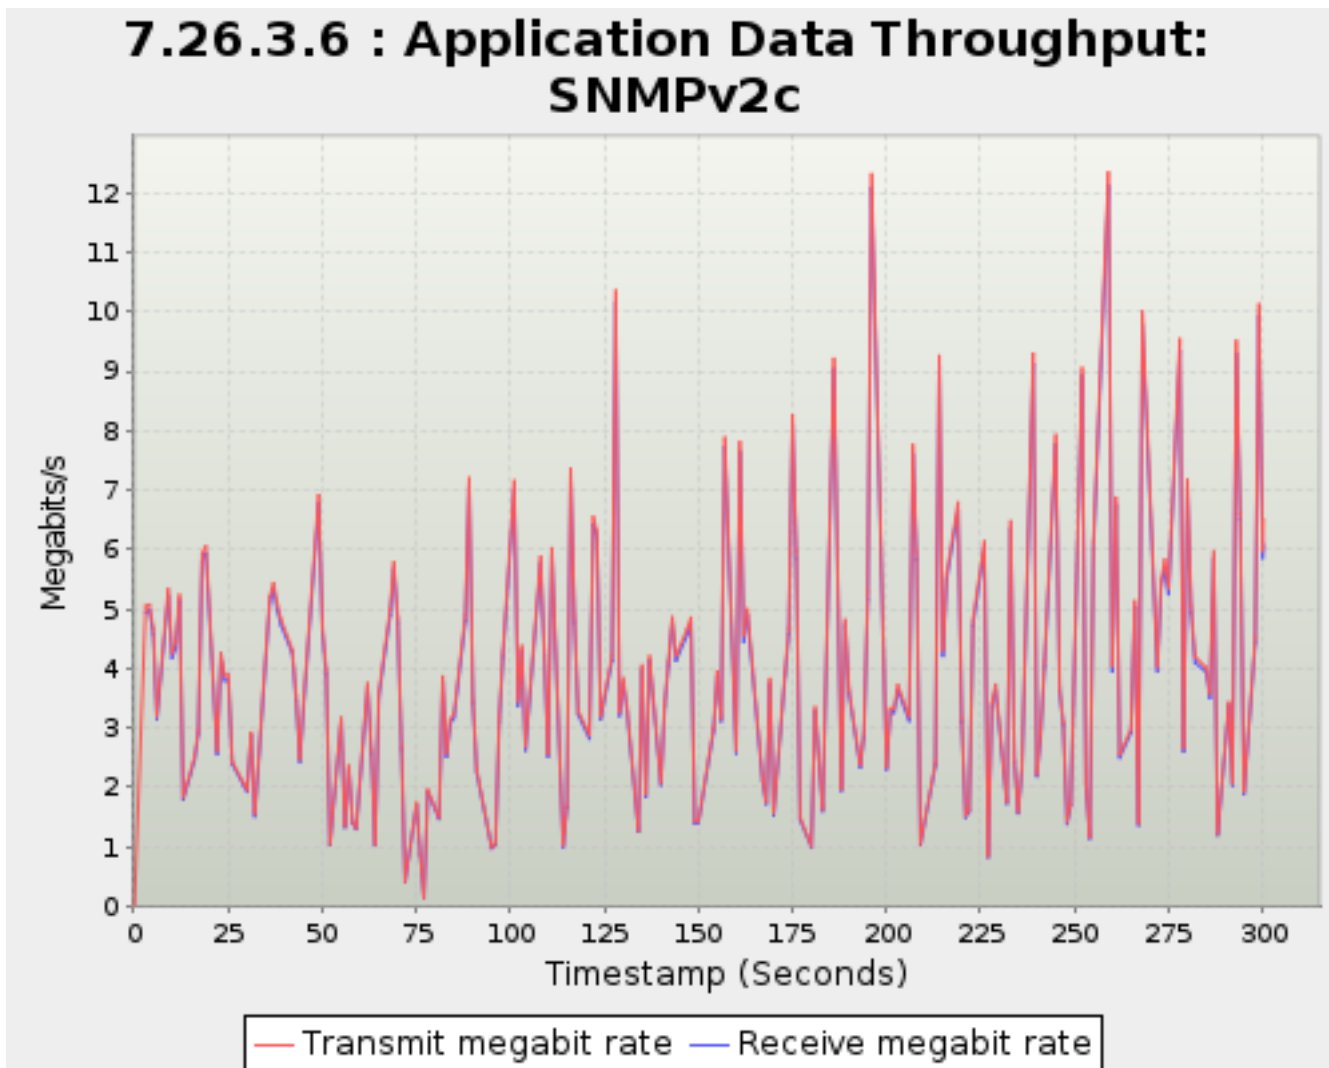

7.26.3.6. Application Data Throughput: SNMPv2c

Data Rate shown includes Ethernet overhead.

Rates can fluctuate slightly above the physical maximum due to round-off errors in calculations.

Physical speeds on fiber optic can legitimately exceed 10Gbps.

Timestamp	Transmit megabit rate	Receive megabit rate
<i>Seconds</i>	<i>Megabits/s</i>	
0.103	0.01631	0.00
3.072	5.048	4.936
4.093	5.067	4.974
5.094	4.672	4.574
6.072	3.206	3.153
9.094	5.332	5.219
10.072	4.253	4.178
11.094	4.447	4.343
12.073	5.231	5.143
13.072	1.833	1.795
16.071	2.504	2.458
17.072	2.946	2.900
18.095	5.932	5.813
19.095	6.050	5.932
22.095	2.618	2.561
23.095	4.258	4.172
24.095	3.883	3.799
25.094	3.888	3.793
26.094	2.430	2.396