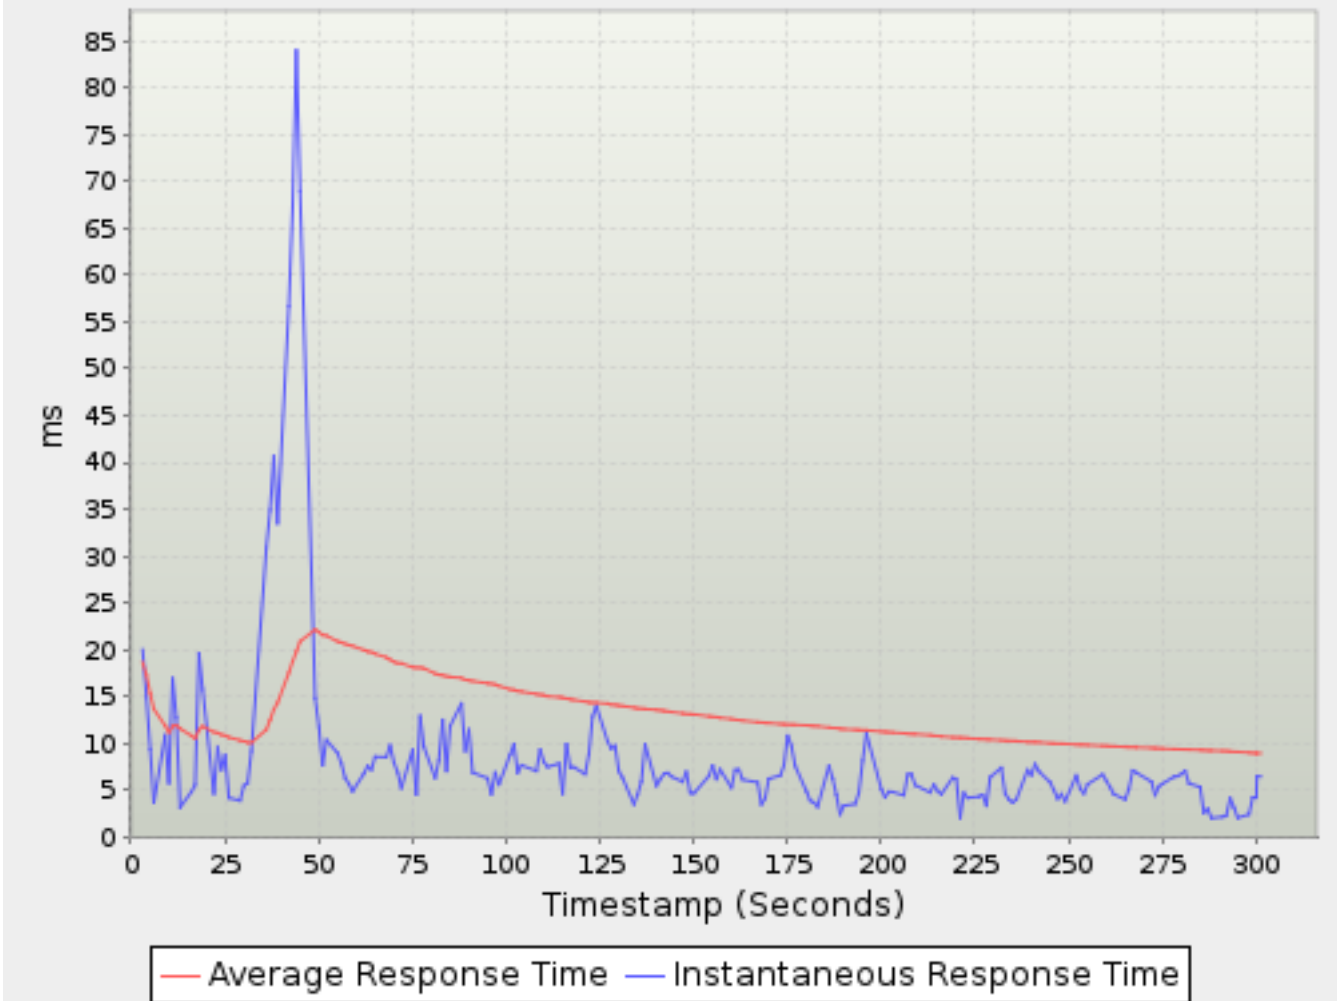

7.26.9.6. Application Response Time: SNMPv2c

7.26.9.6 : Application Response Time: SNMPv2c

Timestamp	Average Response Time	Instantaneous Response Time
<i>Seconds</i>		<i>Milliseconds</i>
0.103	0.0000	0.0000
3.072	18.6626	20.0176
4.093	17.3112	14.9649
5.094	15.3368	9.3929
6.072	13.6766	3.6860
9.094	11.9050	10.8866
10.072	11.1876	5.7739
11.094	11.8352	16.9381
12.073	11.9398	12.7599
13.072	11.5984	3.1828
16.071	10.8313	4.8380
17.072	10.5544	5.5719
18.095	11.4407	19.6186
19.095	11.8277	15.7876
22.095	11.2153	4.6538
23.095	11.1267	9.5746
24.095	10.9420	7.1969
25.094	10.8445	8.7650
26.094	10.6624	4.1918
29.072	10.3373	3.9155
30.096	10.2383	5.5065
31.094	10.1091	5.7822
32.094	10.0954	9.2038
36.073	11.4807	30.8714