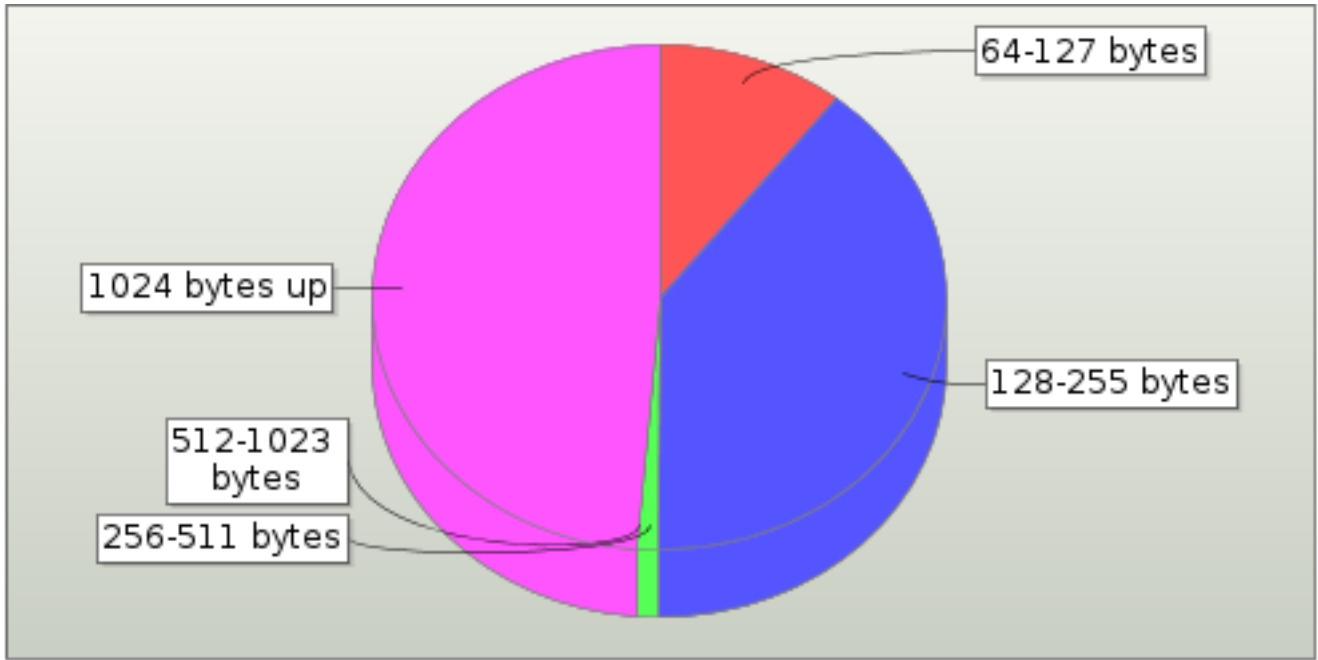

7.23. Received Frame Size

Received Frame Size statistics are currently aggregated "per interface", and not "per test component".

Measurement	Value (Frames)
64-127 bytes	1,808,029
128-255 bytes	6,763,208
256-511 bytes	201,249
512-1023 bytes	535
1024 bytes up	8,347,102