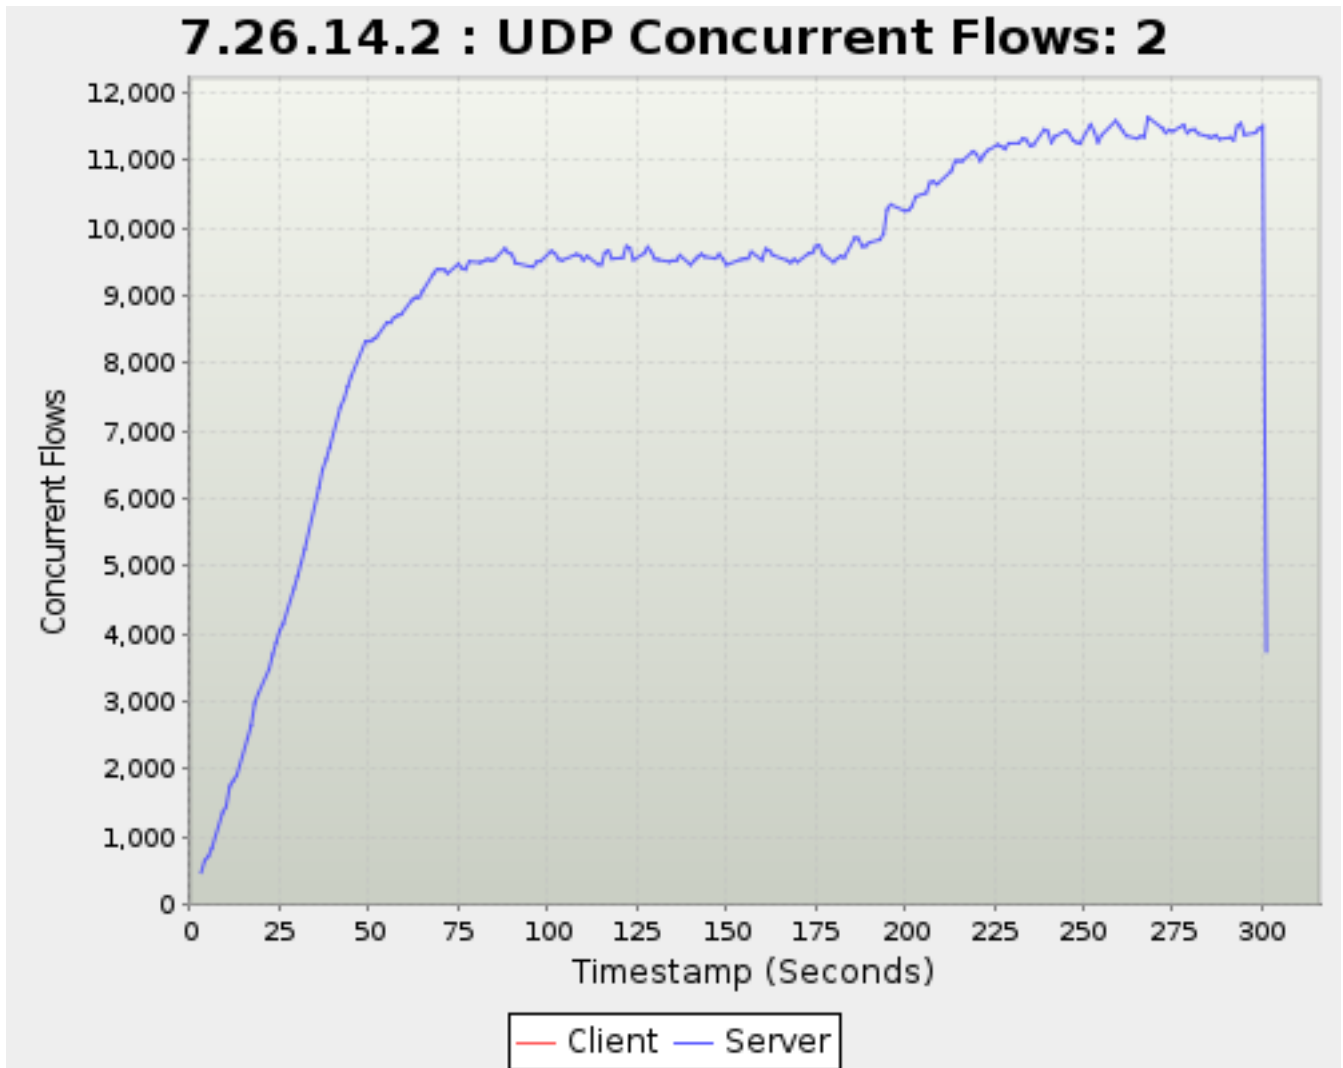

7.26.14.2. UDP Concurrent Flows: 2

Timestamp	Client	Server
Seconds	UDP Sessions	
3.072	0	469
4.093	0	646
5.094	0	707
6.072	0	827
9.094	0	1,356
10.072	0	1,443
11.094	0	1,746
12.073	0	1,827
13.072	0	1,908
16.071	0	2,452
17.072	0	2,643
18.095	0	2,978
19.095	0	3,119
22.095	0	3,474
23.095	0	3,691
24.095	0	3,871
25.094	0	4,048
26.094	0	4,154
29.072	0	4,671
30.096	0	4,851
31.094	0	5,054
32.094	0	5,255
36.073	0	6,165
37.072	0	6,433