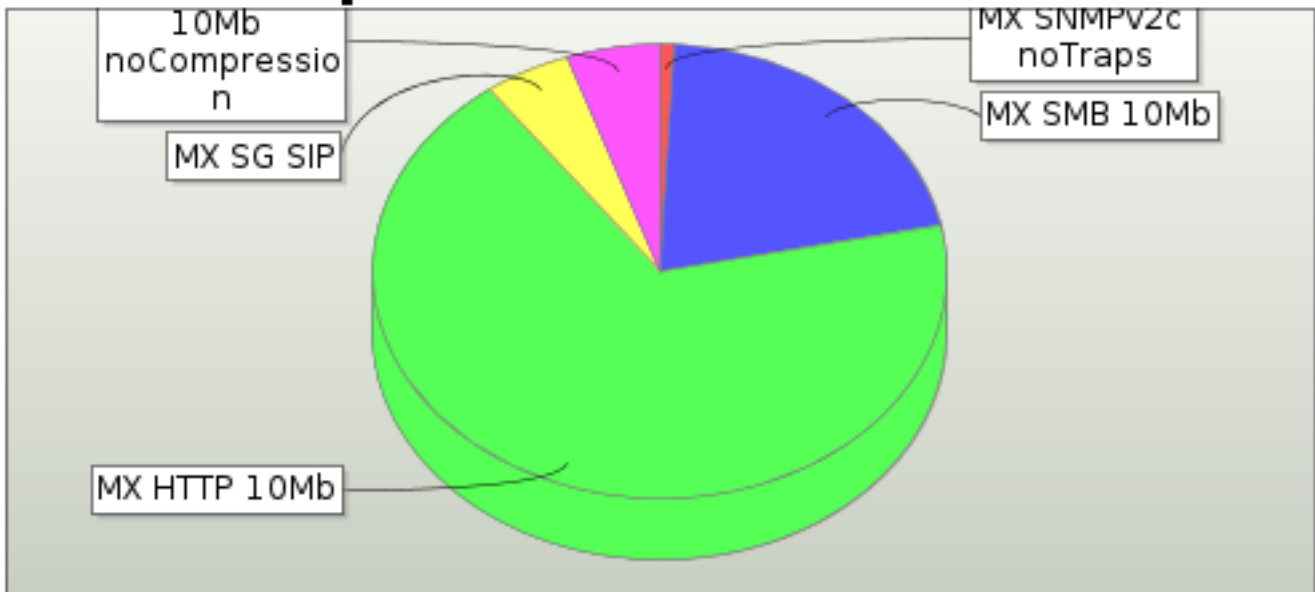

Super Flow Data Received

There may be slices in this graph that are too small to be displayed.

Super Flow	Data Transmitted (Bytes)	Data Transmitted (%)	Data Received (Bytes)	Data Received (%)	Delta Received (Tx - Rx) (Bytes)	% Received (%)
MX SNMPV2c noTraps	122,633,073	0.887%	120,205,438	0.874%	2,427,635	98.020
MX SMB 10Mb	2,877,249,506	20.806%	2,861,850,532	20.804%	15,398,974	99.465
MX HTTP 10Mb	9,429,121,899	68.185%	9,379,209,217	68.183%	49,912,682	99.471
MX SG SIP	679,303,897	4.912%	678,237,713	4.930%	1,066,184	99.843
MX HTTPS 10Mb noCompression	720,392,852	5.209%	716,466,114	5.208%	3,926,738	99.455