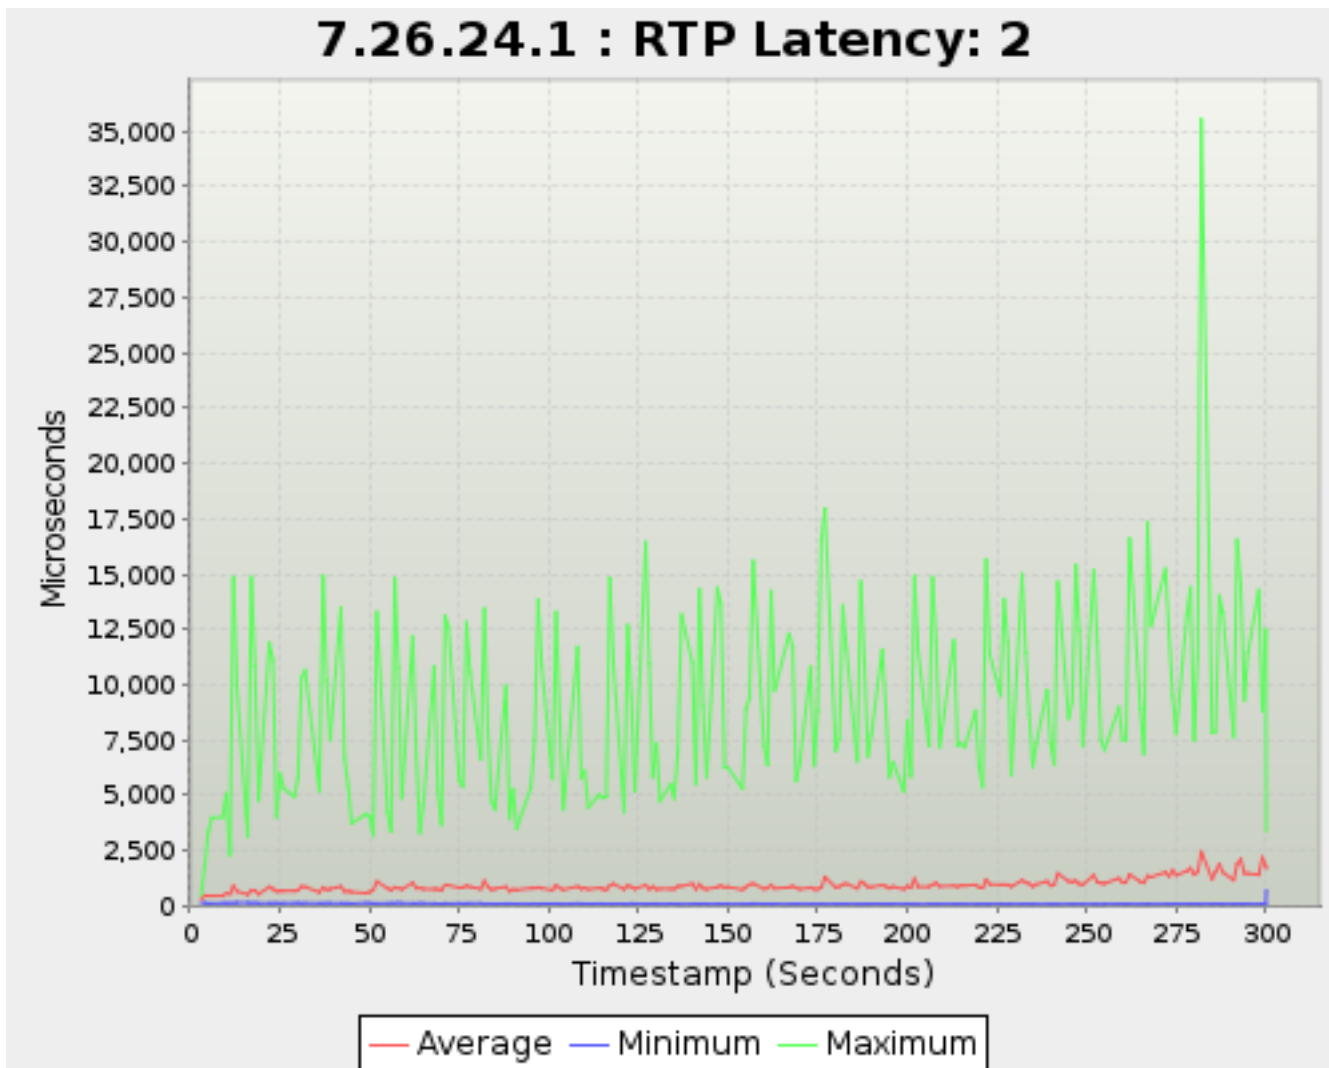

7.26.24.1. RTP Latency: 2

Timestamp	Average	Minimum	Maximum
<i>Seconds</i>		<i>Microseconds</i>	
3.072	290.94444444444446	160.125	470.0
4.093	480.9789621318373	150.75	1,860.875
5.094	464.6407766990291	129.0	3,375.25
6.072	465.7044167610419	122.125	3,993.0
9.094	466.3426966292135	141.125	4,021.625
10.072	584.5388086642599	139.0	5,087.625
11.094	552.0833333333334	144.5	2,327.875
12.073	909.9738175675676	138.25	14,856.75
13.072	675.344909234412	159.75	9,897.375
16.071	527.2222972972972	159.875	3,166.625
17.072	718.2326322498407	143.875	14,869.75
18.095	707.7798392084106	151.625	10,854.75
19.095	546.6965601965602	136.875	4,769.625
22.095	872.222339304531	133.75	11,891.375
23.095	780.2193717277487	136.75	11,136.0
24.095	671.6103962943902	140.625	4,025.25
25.094	690.7134117647059	123.5	5,990.5
26.094	689.8746355685131	140.125	5,324.0
29.072	692.3720400728597	141.0	4,953.875
30.096	715.4069335534462	148.125	5,786.125
31.094	887.8824777259227	131.125	10,316.25
32.094	873.7618850764779	143.5	10,646.375
36.073	628.9284064665127	132.75	5,215.75
37.072	842.5655147588193	130.625	14,914.375