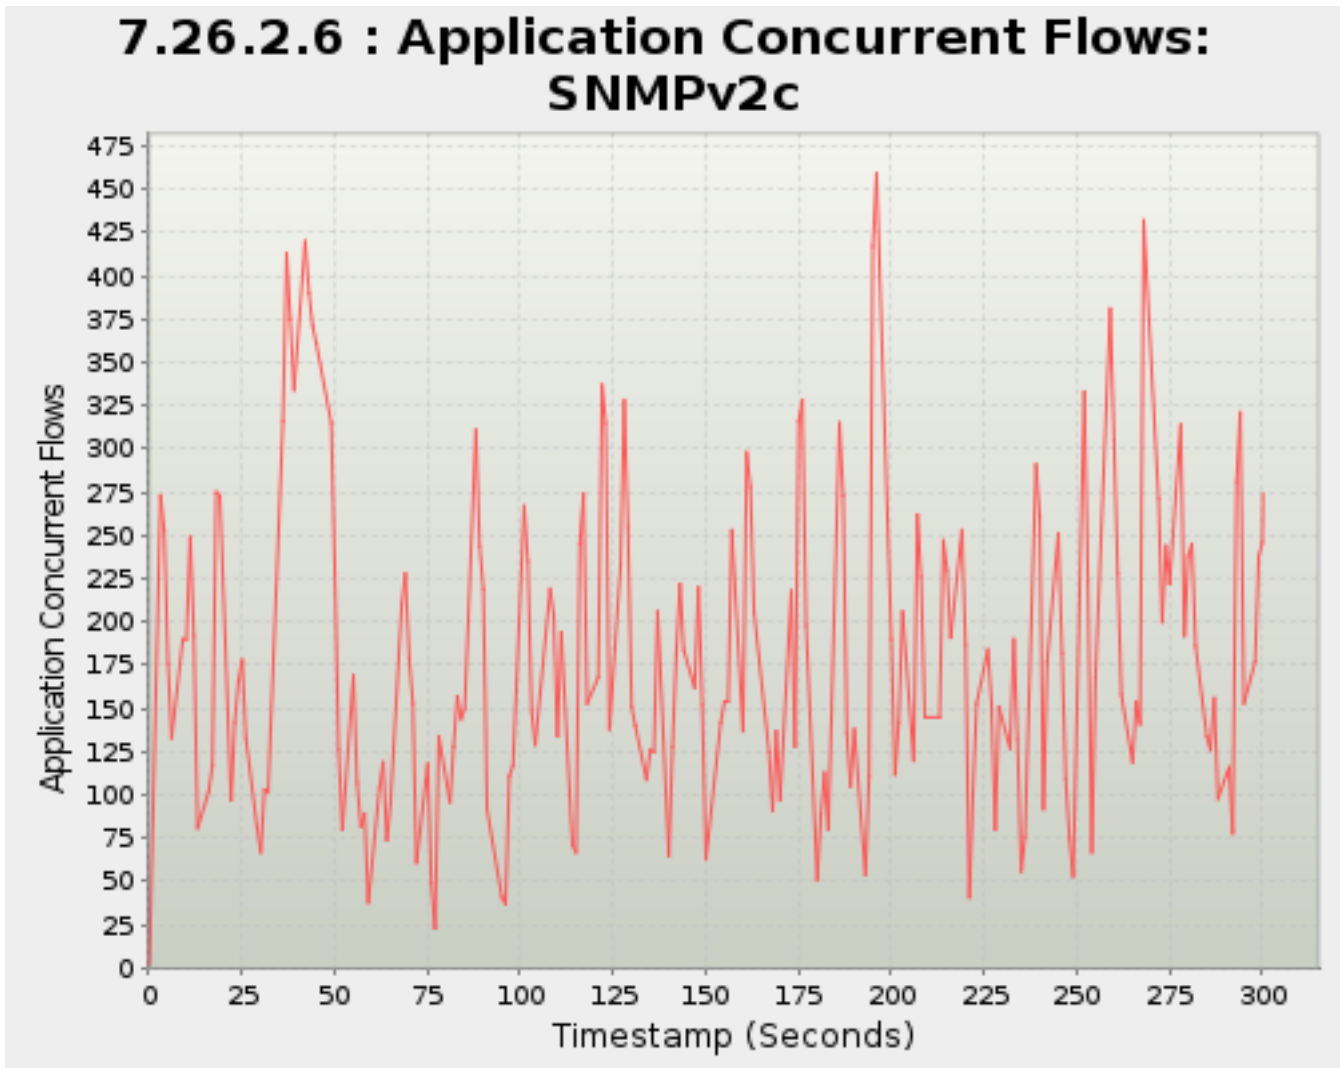

7.26.2.6. Application Concurrent Flows: SNMPv2c

Timestamp	Application Concurrent Flows
<i>Seconds</i>	<i>Flows</i>
0.103	2
3.072	273
4.093	253
5.094	176
6.072	133
9.094	190
10.072	190
11.094	249
12.073	192
13.072	81
16.071	102
17.072	117
18.095	275
19.095	273
22.095	97
23.095	142
24.095	166
25.094	178
26.094	133
29.072	82
30.096	67
31.094	103
32.094	102
36.073	316