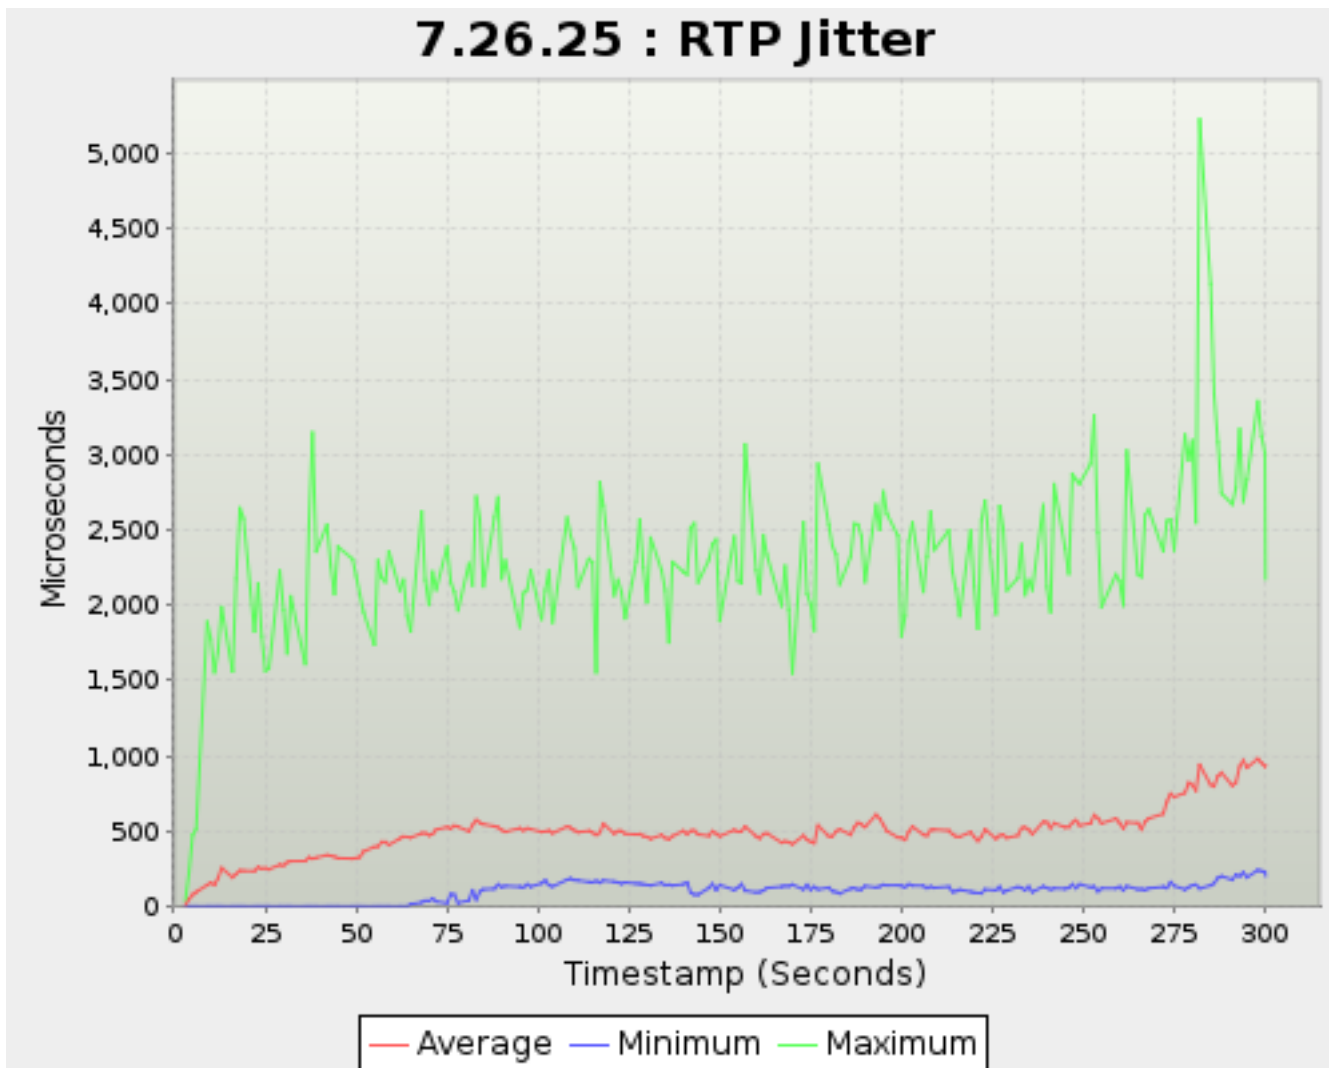

7.26.25. RTP Jitter

Timestamp <i>Seconds</i>	Average	Minimum <i>Microseconds</i>	Maximum
3.072	6.484848484848484	0.0	37.375
4.093	46.79779411764706	0.0	222.375
5.094	76.60528992878942	0.0	472.375
6.072	94.17534537725824	0.0	513.0
9.094	140.85574354407836	0.0	1,888.75
10.072	155.8882149046794	0.0	1,778.25
11.094	142.17828200972448	0.0	1,554.25
12.073	185.76137270550677	0.0	1,692.5
13.072	253.64958553127354	0.0	1,987.375
16.071	191.66386010362694	0.0	1,560.25
17.072	215.40437158469945	0.0	2,175.0
18.095	236.47480735032602	0.0	2,646.0
19.095	235.11888111888112	0.0	2,576.5
22.095	233.46760421898543	0.0	1,825.625
23.095	259.4471299093656	0.0	2,142.625
24.095	249.21378968253967	0.0	1,794.75
25.094	253.11192325262678	0.0	1,564.5
26.094	245.26776470588234	0.0	1,577.75
29.072	275.56109395677106	0.0	2,227.875
30.096	270.03165064102564	0.0	1,968.75
31.094	292.47532894736844	0.0	1,680.25
32.094	299.0324519230769	0.0	2,058.875
36.073	300.0925576123914	0.0	1,609.625
37.072	324.3939075630252	0.0	2,524.5