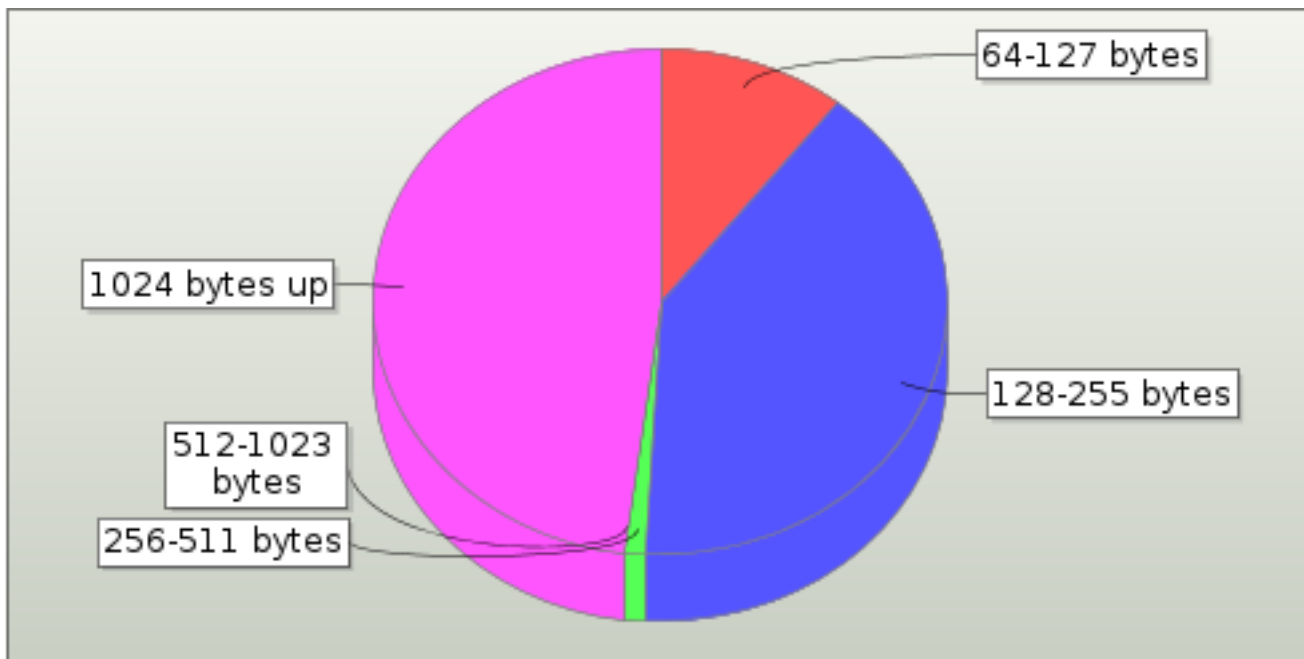

7.22. Transmitted Frame Size

Measurement	Value (Frames)
64-127 bytes	1,845,123
128-255 bytes	7,014,932
256-511 bytes	201,525
512-1023 bytes	535
1024 bytes up	8,359,918