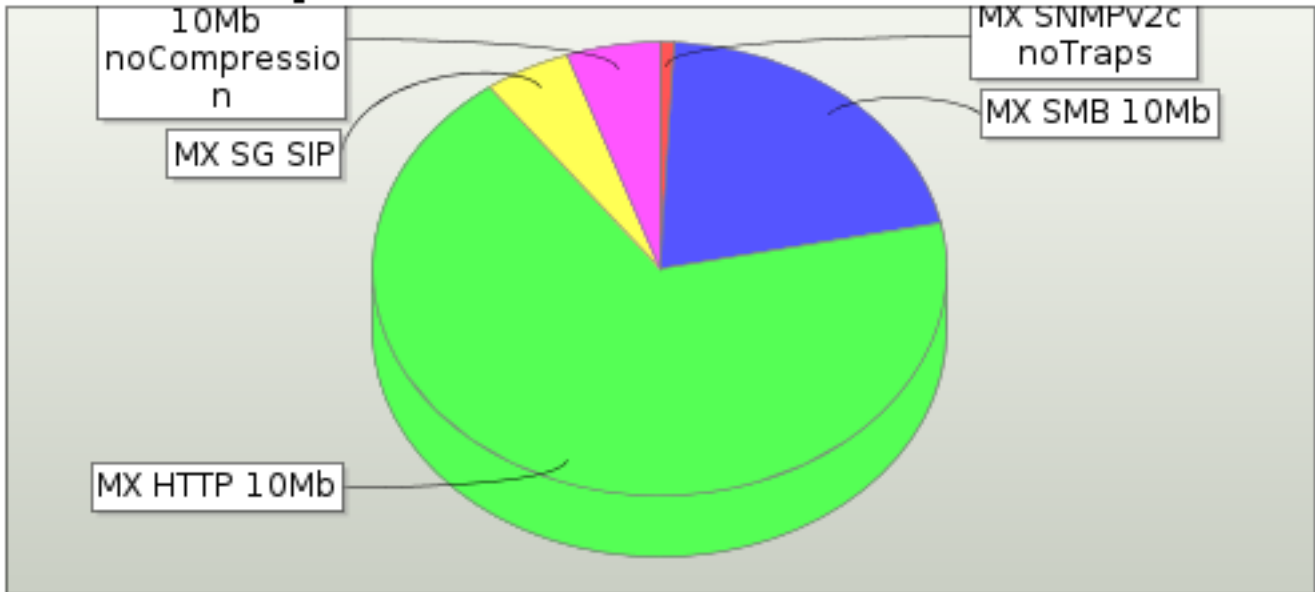

7.9. Super Flow Data

Super Flow Data Transmitted