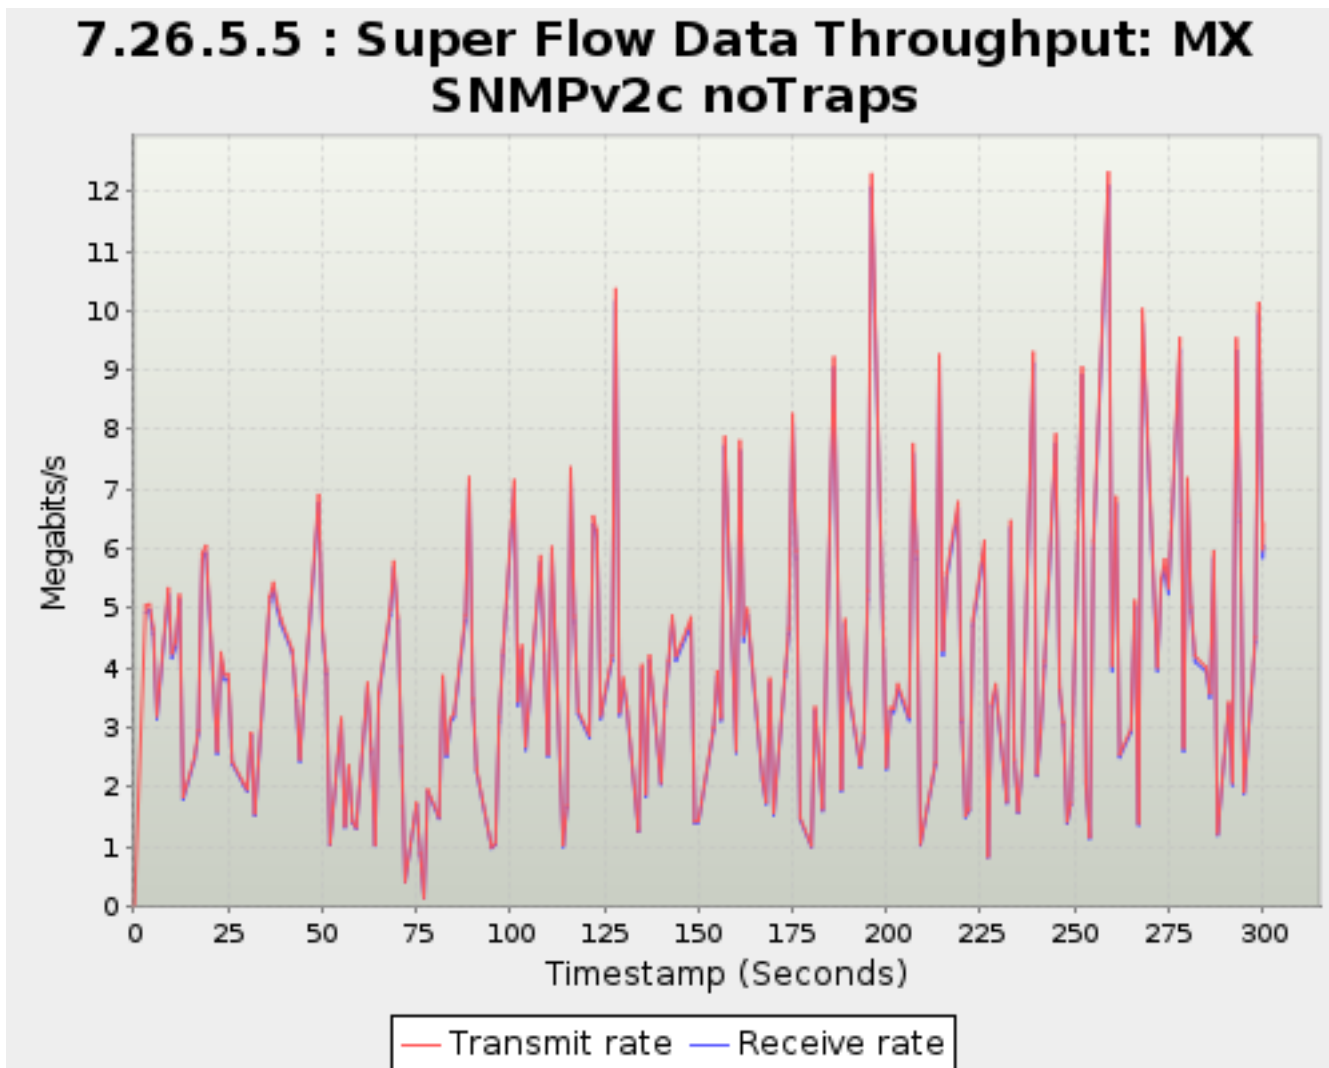

7.26.5.5. Super Flow Data Throughput: MX SNMPv2c noTraps

Data Rate shown includes Ethernet overhead.

Rates can fluctuate slightly above the physical maximum due to round-off errors in calculations.

Physical speeds on fiber optic can legitimately exceed 10Gbps.

Timestamp	Transmit rate	Receive rate
<i>Seconds</i>	<i>Megabits/s</i>	
0.103	0.01631	0.00
3.072	5.048	4.932
4.093	5.069	4.973
5.094	4.670	4.575
6.072	3.205	3.150
9.094	5.336	5.225
10.072	4.245	4.167
11.094	4.453	4.349
12.073	5.226	5.140
13.072	1.836	1.792
16.071	2.505	2.461
17.072	2.947	2.893
18.095	5.927	5.812
19.095	6.051	5.932
22.095	2.613	2.559
23.095	4.260	4.172
24.095	3.882	3.800
25.094	3.888	3.797
26.094	2.430	2.391