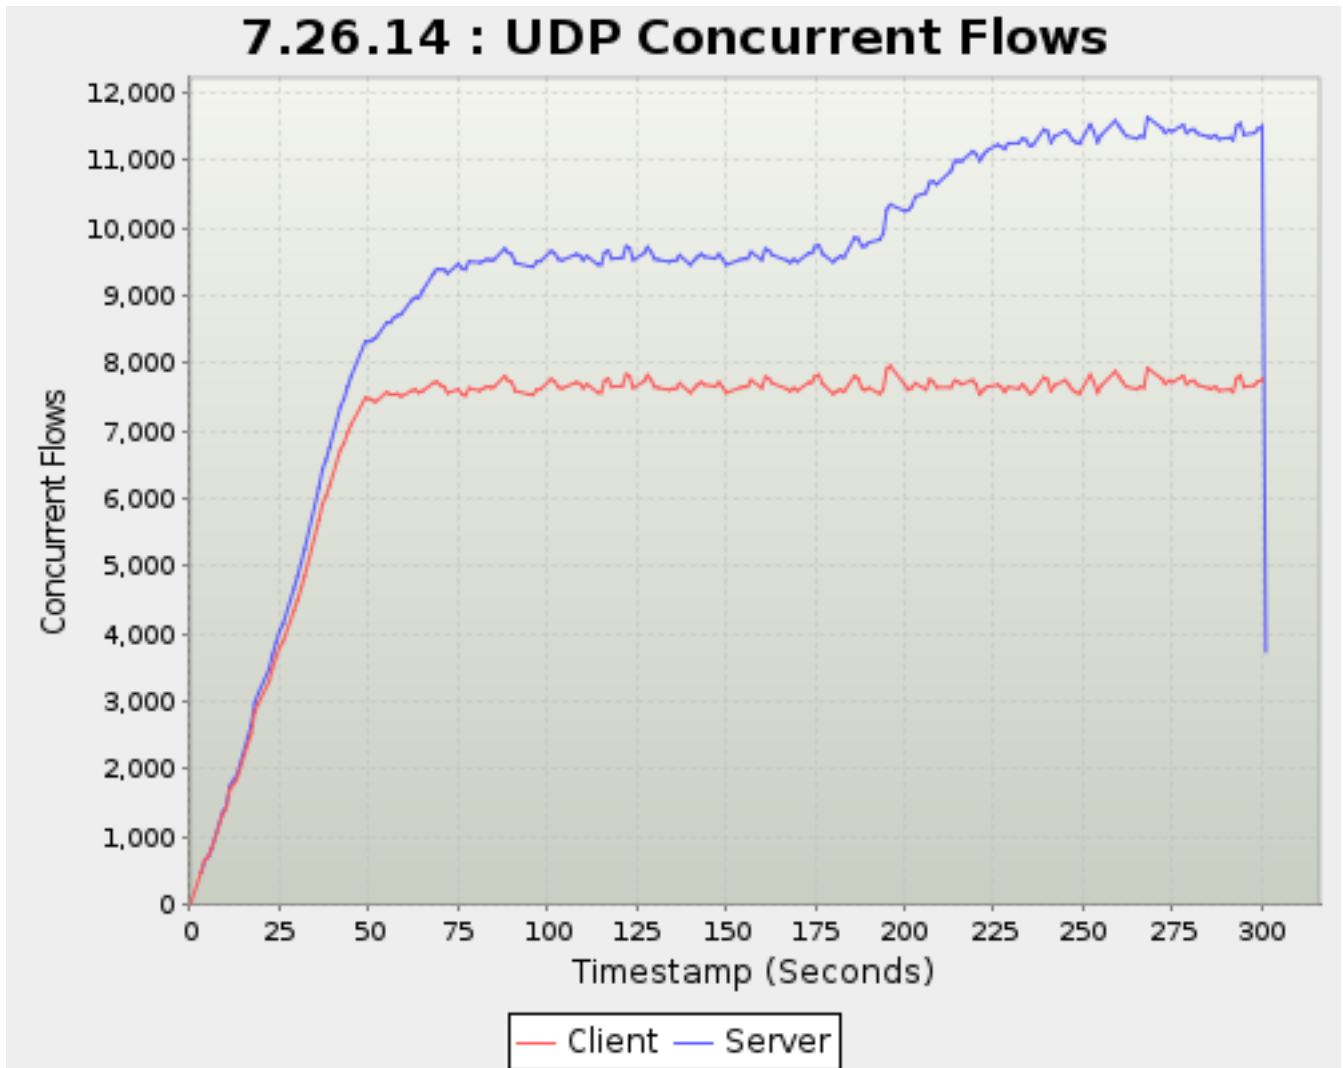

7.26.14. UDP Concurrent Flows

Timestamp	Client	Server
<i>Seconds</i>	<i>UDP Sessions</i>	
0.103	1	0
3.072	471	469
4.093	648	646
5.094	708	707
6.072	824	827
9.094	1,328	1,356
10.072	1,406	1,443
11.094	1,699	1,746
12.073	1,769	1,827
13.072	1,843	1,908
16.071	2,351	2,452
17.072	2,521	2,643
18.095	2,842	2,978
19.095	2,965	3,119
22.095	3,290	3,474
23.095	3,491	3,691
24.095	3,653	3,871
25.094	3,804	4,048
26.094	3,891	4,154
29.072	4,343	4,671
30.096	4,496	4,851
31.094	4,676	5,054
32.094	4,857	5,255
36.073	5,683	6,165