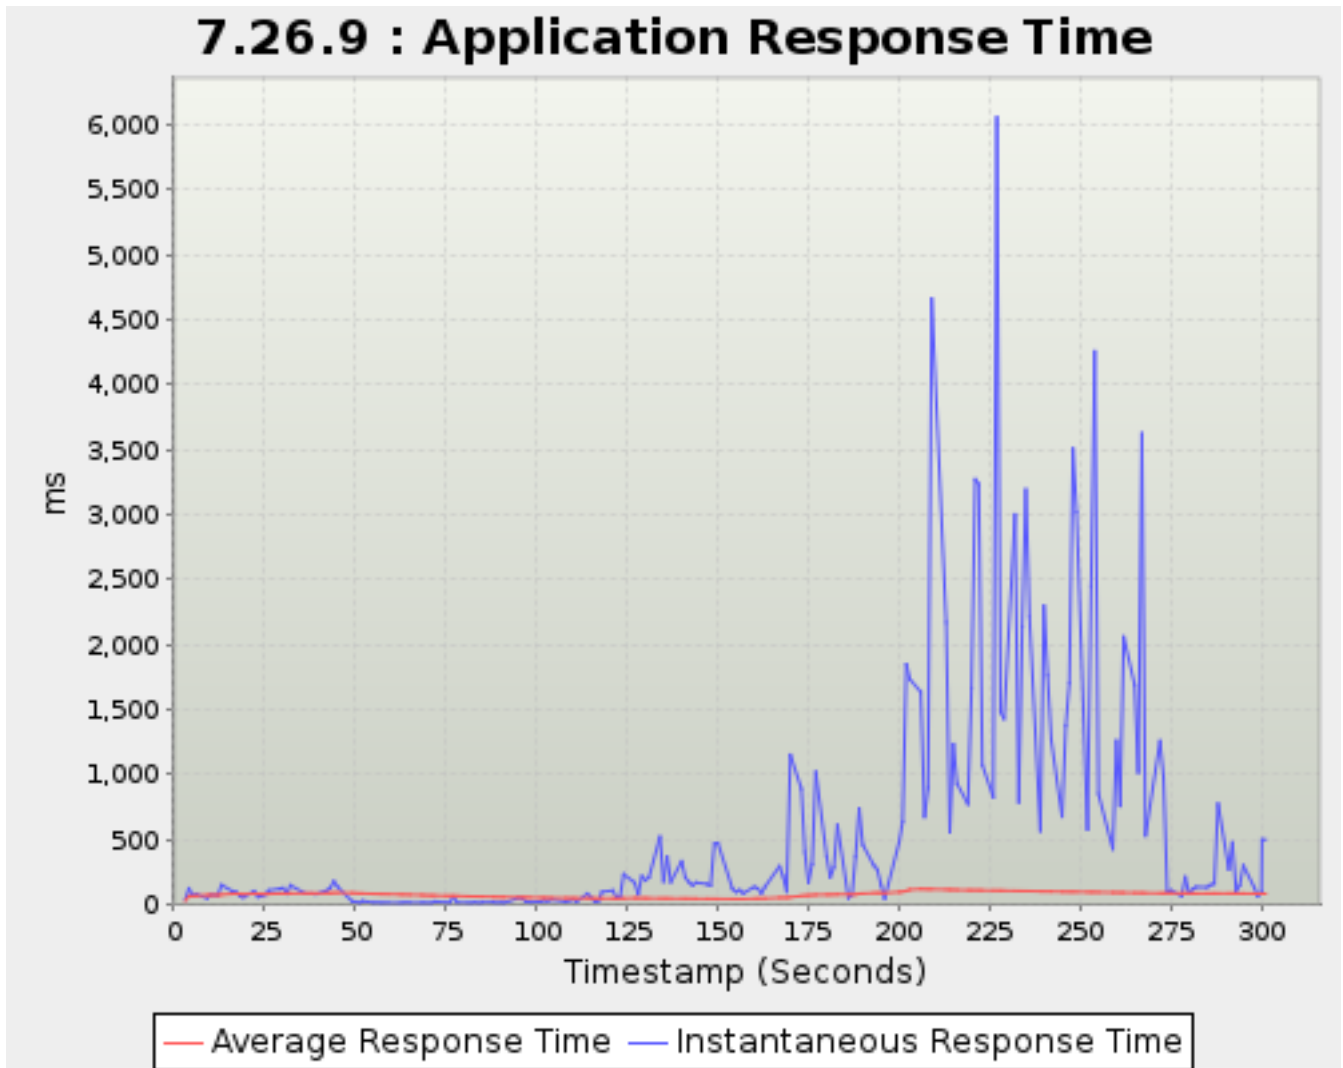

7.26.9. Application Response Time

Timestamp	Average Response Time	Instantaneous Response Time
<i>Seconds</i>		<i>Milliseconds</i>
0.103	0.0000	0.0000
3.072	26.9733	35.4273
4.093	62.3831	122.1472
5.094	63.3151	66.1166
6.072	65.3567	77.4009
9.094	69.9281	47.1378
10.072	70.1131	71.4949
11.094	70.2910	71.6989
12.073	70.0312	67.9870
13.072	73.3298	148.4092
16.071	79.9941	100.3904
17.072	80.7408	93.9273
18.095	79.2638	65.3570
19.095	76.9155	52.4220
22.095	80.8444	100.5916
23.095	79.5084	55.8873
24.095	78.6891	62.0217
25.094	78.4428	73.1614
26.094	79.2311	106.4848
29.072	81.4153	118.0442
30.096	82.3422	124.9216
31.094	82.2538	79.3141
32.094	83.2770	145.8208
36.073	83.9090	84.1466