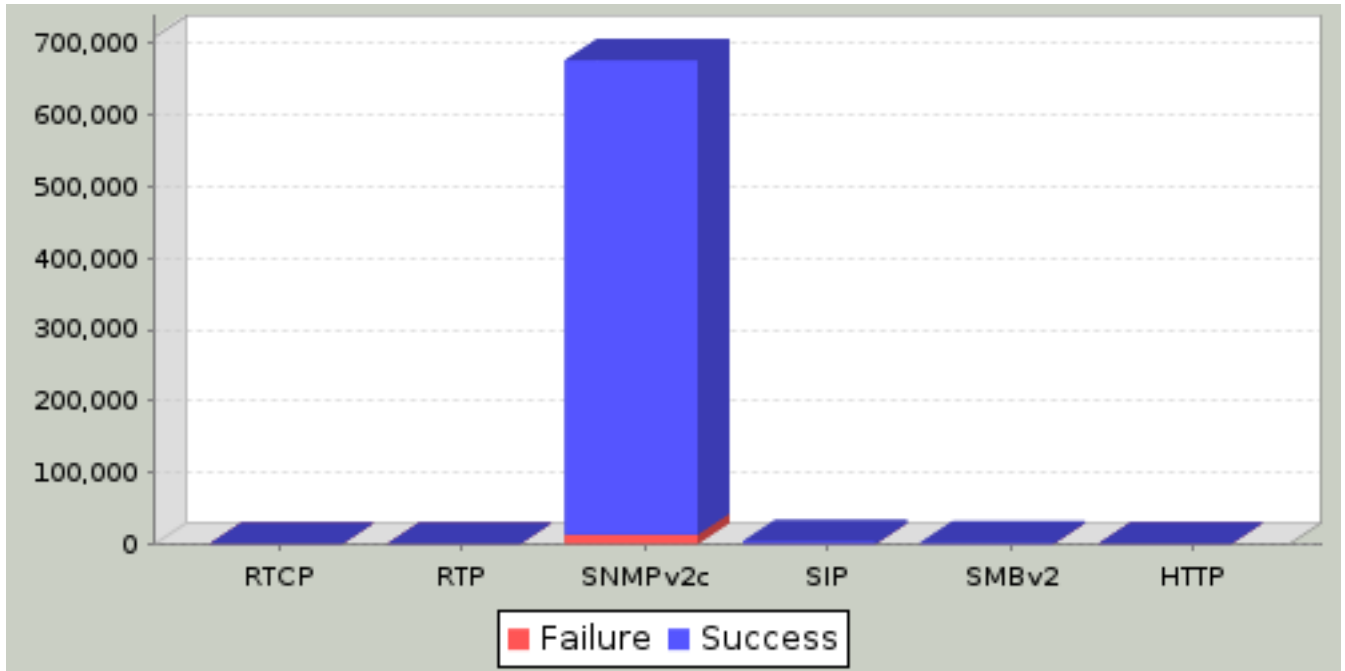

7.11. Application Transactions Summary

Protocol	Success (Transactions)	Failure (Transactions)
RTCP	0	0
RTP	0	0
SNMPv2c	691,406	13,788
SIP	3,749	0
SMBv2	2,092	0
HTTP	241	0