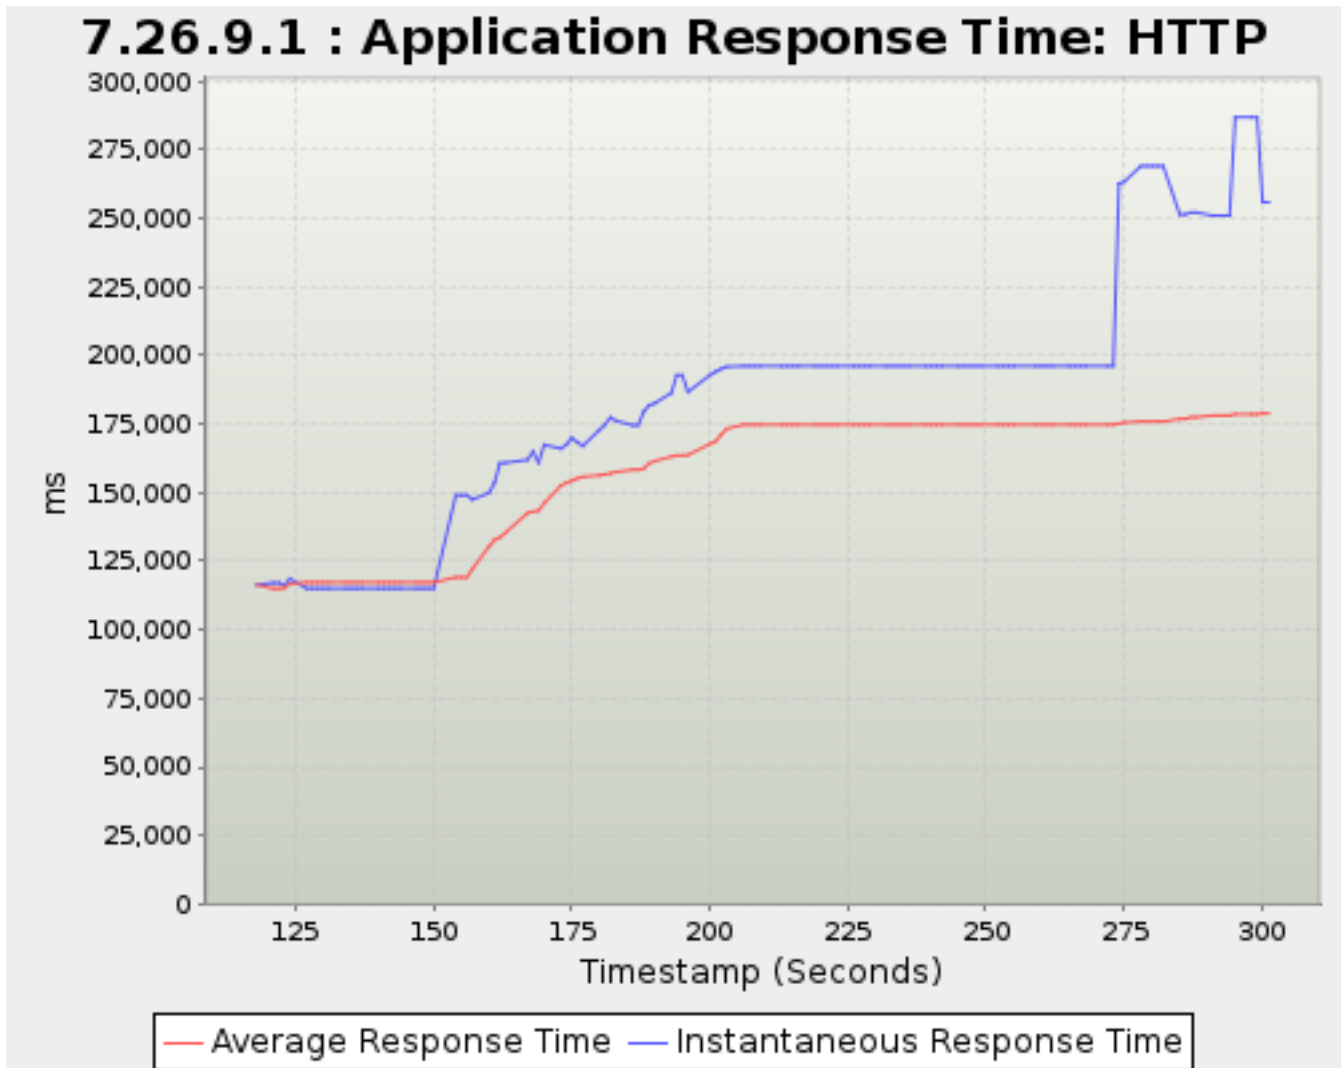

7.26.9.1. Application Response Time: HTTP

Timestamp	Average Response Time	Instantaneous Response Time
<i>Seconds</i>		<i>Milliseconds</i>
3.072	0.0000	0.0000
4.093	0.0000	0.0000
5.094	0.0000	0.0000
6.072	0.0000	0.0000
9.094	0.0000	0.0000
10.072	0.0000	0.0000
11.094	0.0000	0.0000
12.073	0.0000	0.0000
13.072	0.0000	0.0000
16.071	0.0000	0.0000
17.072	0.0000	0.0000
18.095	0.0000	0.0000
19.095	0.0000	0.0000
22.095	0.0000	0.0000
23.095	0.0000	0.0000
24.095	0.0000	0.0000
25.094	0.0000	0.0000
26.094	0.0000	0.0000
29.072	0.0000	0.0000
30.096	0.0000	0.0000
31.094	0.0000	0.0000
32.094	0.0000	0.0000
36.073	0.0000	0.0000
37.072	0.0000	0.0000