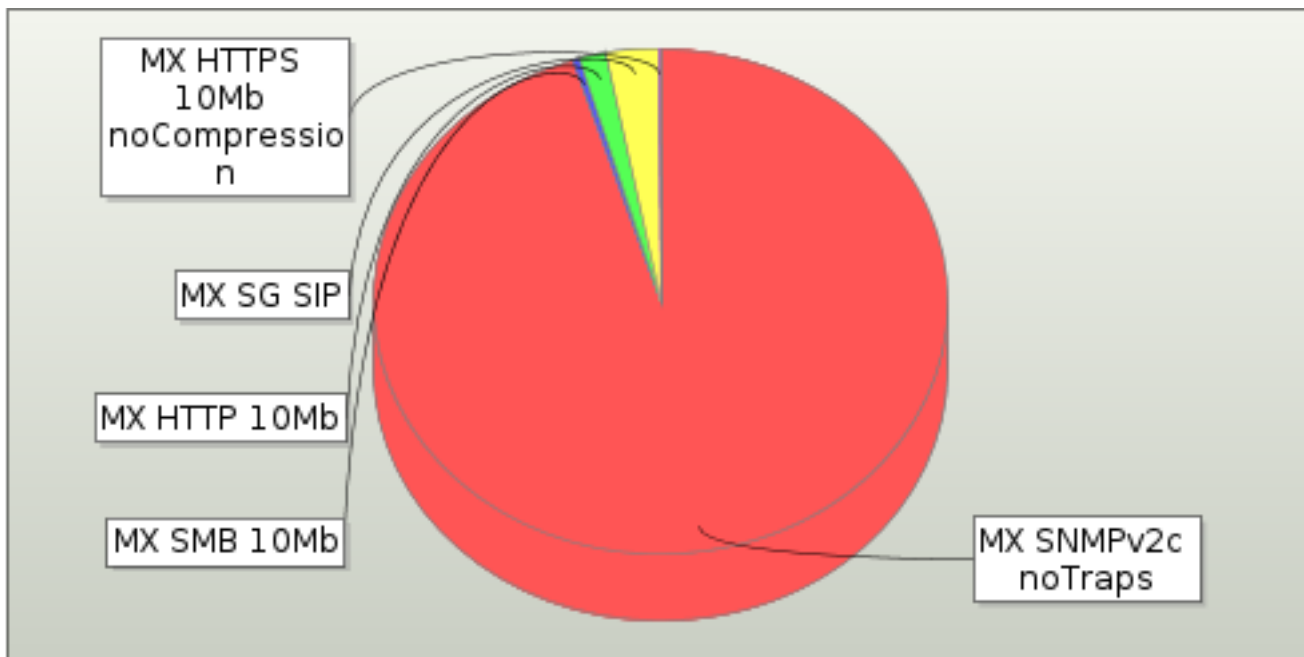

7.10. Super Flow Iterations

There may be slices in this graph that are too small to be displayed.

Super Flow	Iterations (Sessions)	Iterations (%)
MX SNMPv2c noTraps	121,475	95.051%
MX SMB 10Mb	523	0.409%
MX HTTP 10Mb	1,929	1.509%
MX SG SIP	3,749	2.933%
MX HTTPS 10Mb noCompression	124	0.097%