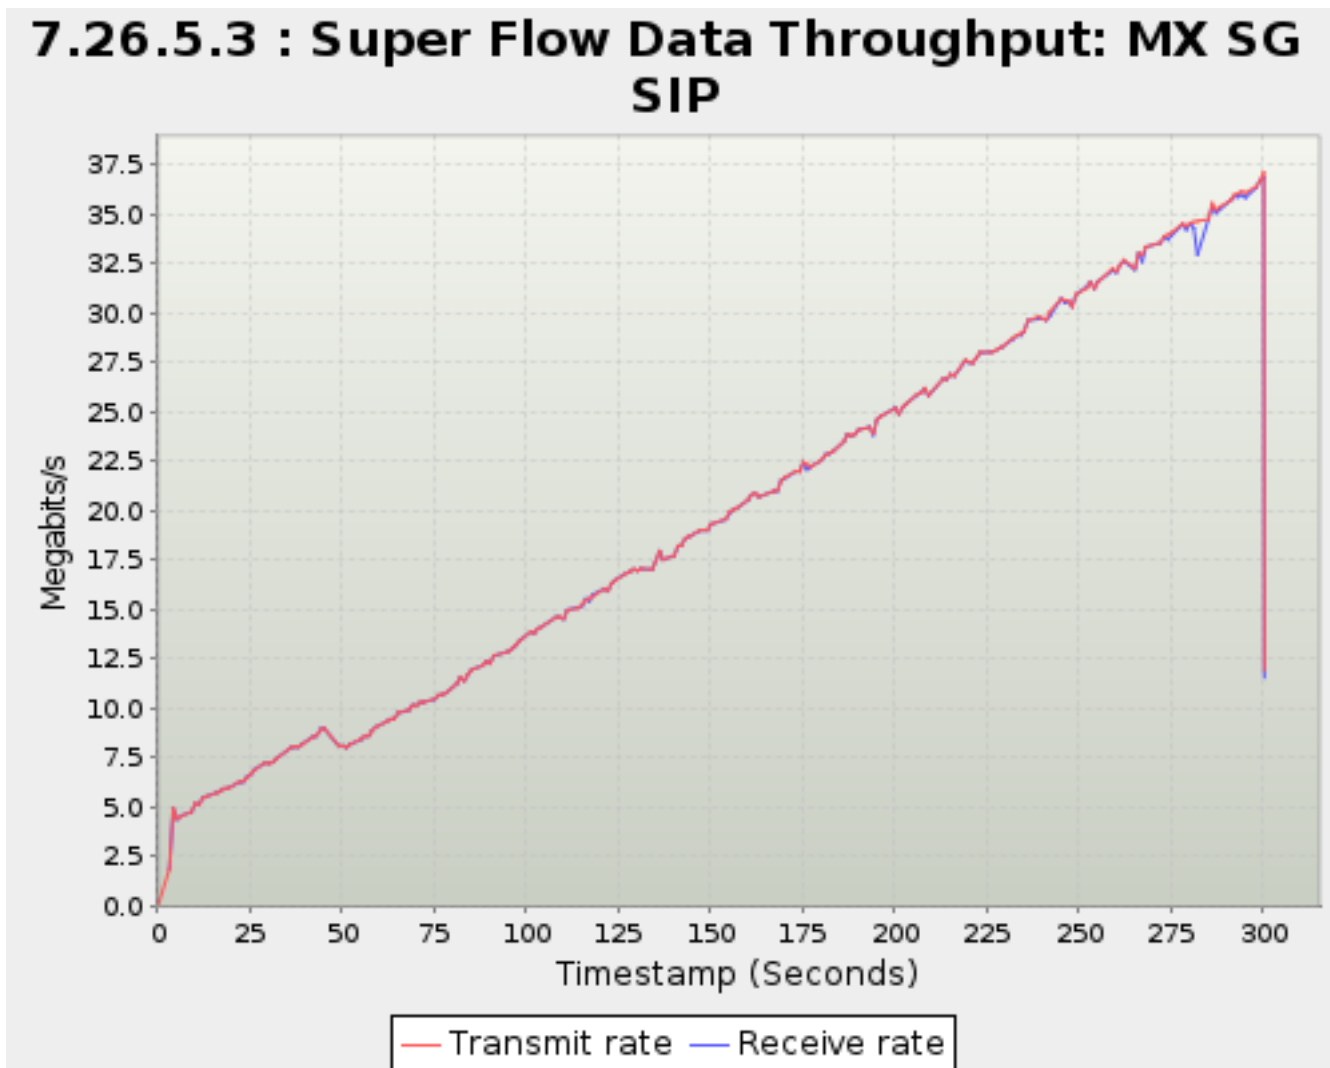

7.26.5.3. Super Flow Data Throughput: MX SG SIP

Data Rate shown includes Ethernet overhead.

Rates can fluctuate slightly above the physical maximum due to round-off errors in calculations.

Physical speeds on fiber optic can legitimately exceed 10Gbps.

Timestamp	Transmit rate	Receive rate
<i>Seconds</i>	<i>Megabits/s</i>	
0.103	0.1111	0.00
3.072	1.885	1.853
4.093	4.955	4.975
5.094	4.412	4.394
6.072	4.540	4.569
9.094	4.776	4.774
10.072	5.203	5.171
11.094	5.136	5.152
12.073	5.453	5.475
13.072	5.552	5.550
16.071	5.741	5.768
17.072	5.846	5.859
18.095	5.975	5.941
19.095	5.962	5.976
22.095	6.307	6.289
23.095	6.310	6.296
24.095	6.512	6.543
25.094	6.663	6.633
26.094	6.888	6.899