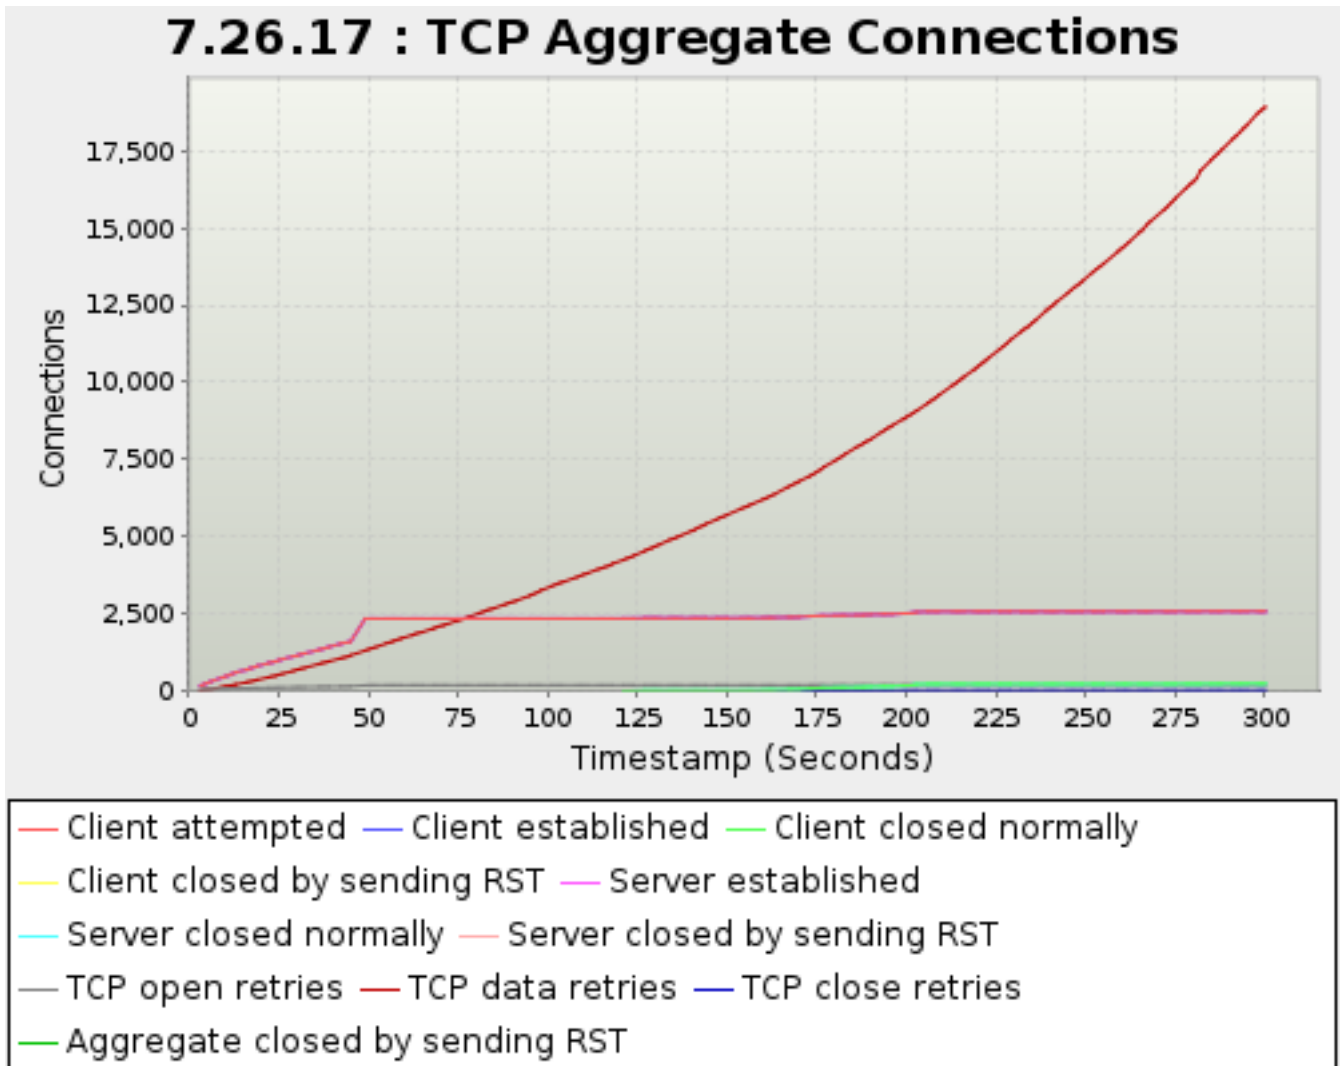

7.26.17. TCP Aggregate Connections

Timestamp	Client attempted	Client established	Client closed normally	Client closed by sending RST	Server established	Server closed normally	Server closed by sending RST	TCP open retries	TCP data retries	TCP close retries	Aggregate closed by sending RST
Seconds	TCP Sessions										
3.072	169	168	0	0	168	0	0	56	18	0	0
4.093	213	213	0	0	213	0	0	58	33	0	0
5.094	256	255	0	0	253	0	0	59	45	0	0
6.072	307	306	0	0	304	0	0	64	58	0	0
9.094	430	430	0	0	430	0	0	77	122	0	0
10.072	467	464	0	0	464	0	0	79	141	0	0
11.094	506	506	0	0	505	0	0	83	161	0	0
12.073	558	558	0	0	558	0	0	86	187	0	0
13.072	603	603	0	0	603	0	0	86	209	0	0
16.071	691	690	0	0	689	0	0	92	280	0	0
17.072	730	729	0	0	729	0	0	96	304	0	0
18.095	771	771	0	0	771	0	0	101	335	0	0
19.095	808	806	0	0	806	0	0	102	361	0	0
22.095	899	899	0	0	898	0	0	107	439	0	0
23.095	928	928	0	0	927	0	0	108	470	0	0
24.095	955	955	0	0	955	0	0	110	492	0	0
25.094	998	997	0	0	997	0	0	113	528	0	0
26.094	1,034	1,032	0	0	1,031	0	0	116	559	0	0
29.072	1,121	1,119	0	0	1,118	0	0	121	648	0	0
30.096	1,145	1,145	0	0	1,145	0	0	124	690	0	0