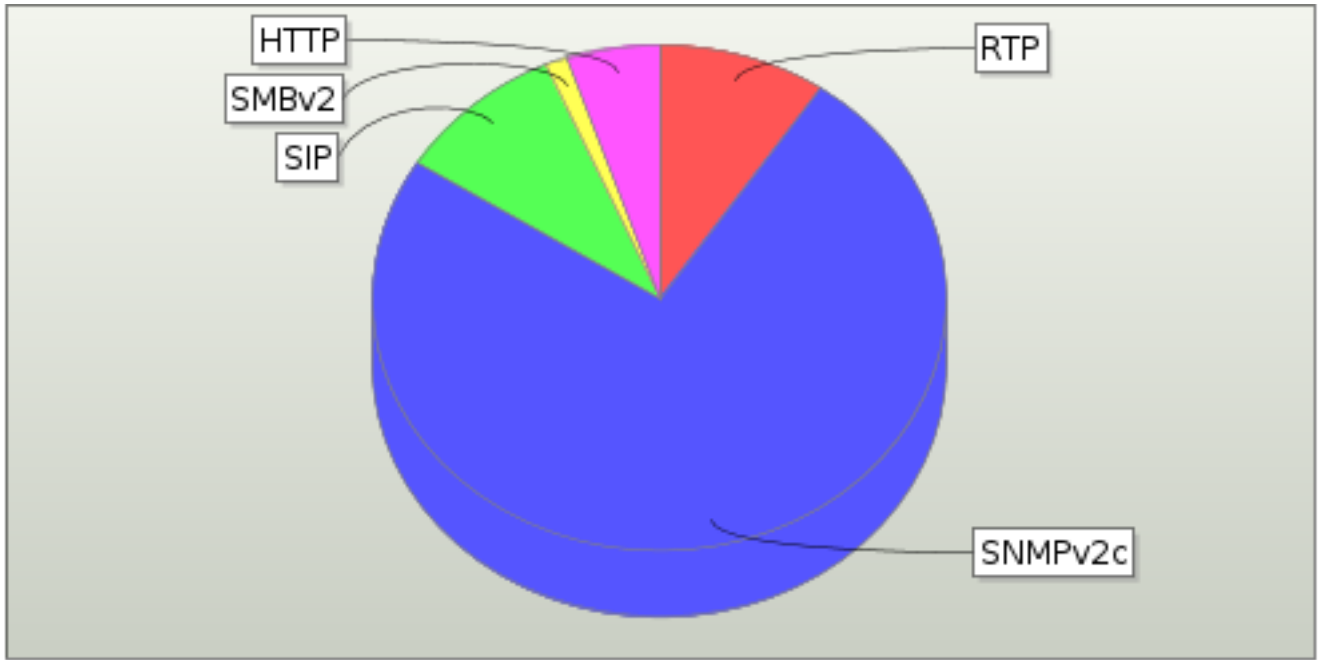

7.6. Component Results

Component	Result
VPN Datacenter	passed

7.7. Application Aggregate Flows

There may be slices in this graph that are too small to be displayed.

Protocol	Aggregate Flows (Flows)	Aggregate Flows (%)
RTCP	0	
RTP	3,749	9.479%
SNMPv2c	29,477	74.529%
SIP	3,749	9.479%
SMBv2	523	1.322%
HTTP	2,053	5.191%