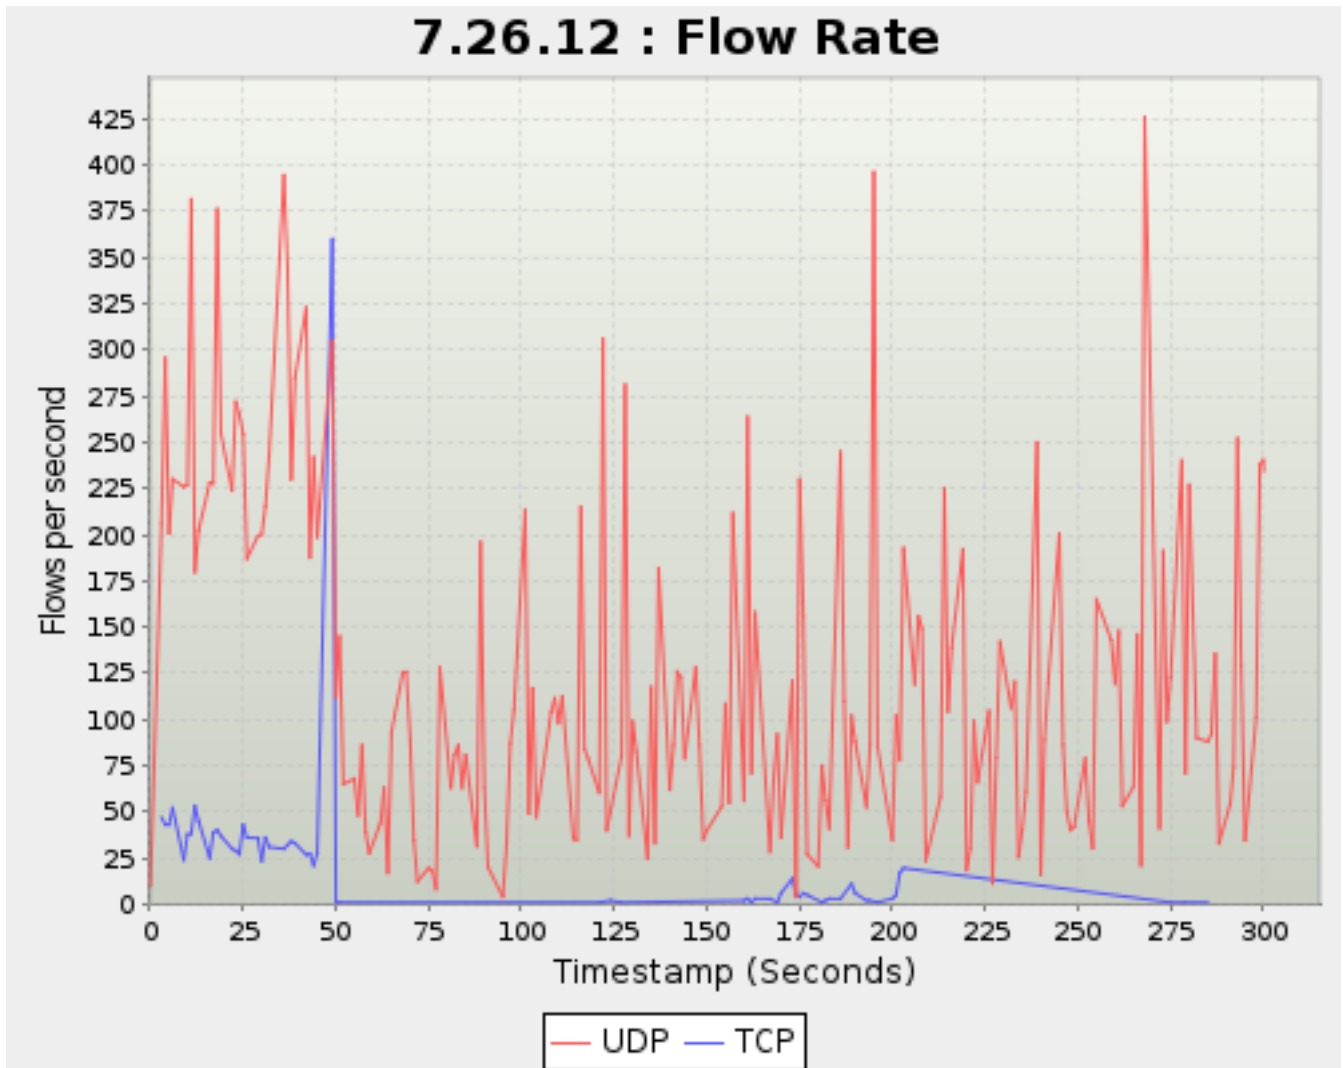

7.26.12. Flow Rate

Timestamp	UDP	TCP
<i>Seconds</i>		<i>Flows/s</i>
0.103	9.709	0
3.072	206	47
4.093	295.8	43.10
5.094	200.8	42.96
6.072	230.1	52.15
9.094	226	24
10.072	~227	37.83
11.094	381.6	38.16
12.073	179.8	53.12
13.072	202.2	45.05
16.071	228.2	25.03
17.072	227.8	38.96
18.095	376.3	40.08
19.095	255	37
22.095	224	30
23.095	272	29
24.095	265	27
25.094	254.3	43.04
26.094	187	36
29.072	199.4	35.79
30.096	200.2	23.44
31.094	215.4	36.07
32.094	243	31
36.073	394.6	29.96