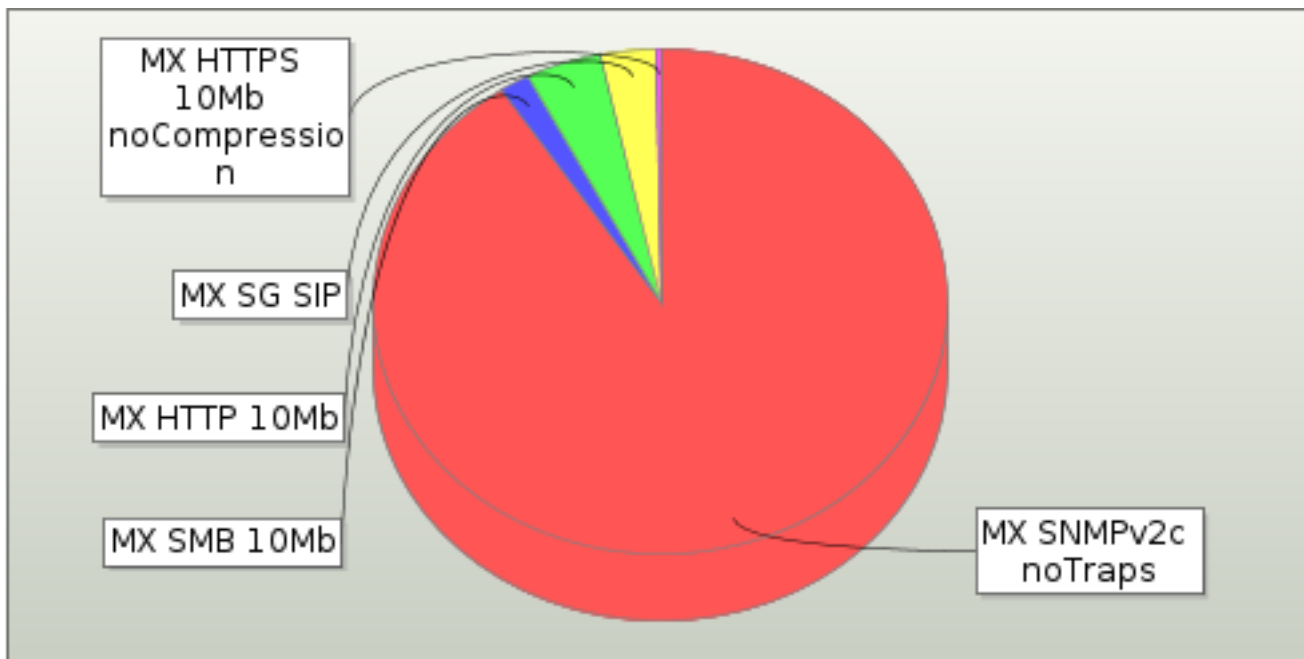

7.10. Super Flow Iterations

There may be slices in this graph that are too small to be displayed.

Super Flow	Iterations (Sessions)	Iterations (%)
MX SNMPv2c noTraps	111,801	90.683%
MX SMB 10Mb	2,066	1.676%
MX HTTP 10Mb	5,338	4.330%
MX SG SIP	3,749	3.041%
MX HTTPS 10Mb noCompression	334	0.271%