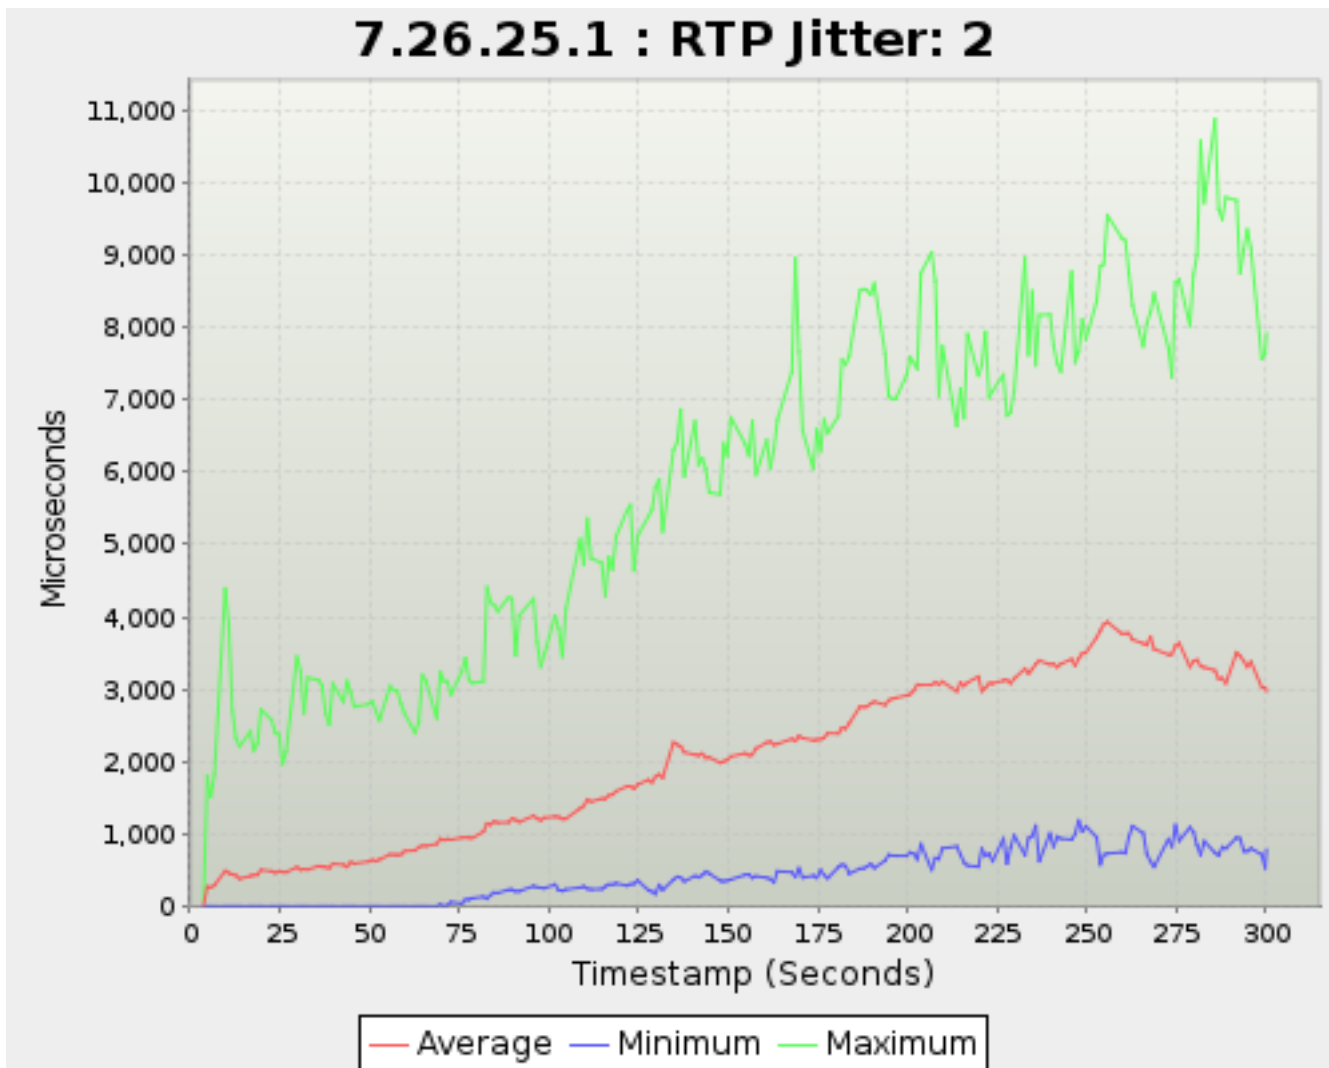

7.26.25.1. RTP Jitter: 2

Timestamp	Average	Minimum	Maximum
<i>Seconds</i>		<i>Microseconds</i>	
3.759	15.73913043478261	0.0	79.125
4.779	268.6796959826276	0.0	1,800.375
5.780	260.07766990291265	0.0	1,513.625
6.780	291.02543142597636	0.0	1,823.625
9.780	486.71820448877804	0.0	4,390.375
10.780	458.31962025316454	0.0	3,894.875
11.758	440.179203539823	0.0	2,704.5
12.758	424.94201861130995	0.0	2,326.125
13.780	379.1957908163265	0.0	2,206.875
16.781	417.42916419679904	0.0	2,413.75
17.758	429.5308641975309	0.0	2,152.625
18.781	434.1941431670282	0.0	2,246.875
19.759	501.47456679709336	0.0	2,719.625
22.781	482.18848425196853	0.0	2,572.0
23.780	461.3817365269461	0.0	2,395.125
24.781	483.5670004768717	0.0	2,377.25
25.780	473.23407267579046	0.0	1,968.25
26.781	469.01977401129943	0.0	2,135.875
29.780	539.3882352941176	0.0	3,448.125
30.780	503.2051817801922	0.0	3,249.0
31.758	513.0721352019785	0.0	2,668.375
32.780	505.9405705229794	0.0	3,158.75
35.780	554.1992592592593	0.0	3,125.625
36.780	545.9671949870991	0.0	3,055.125