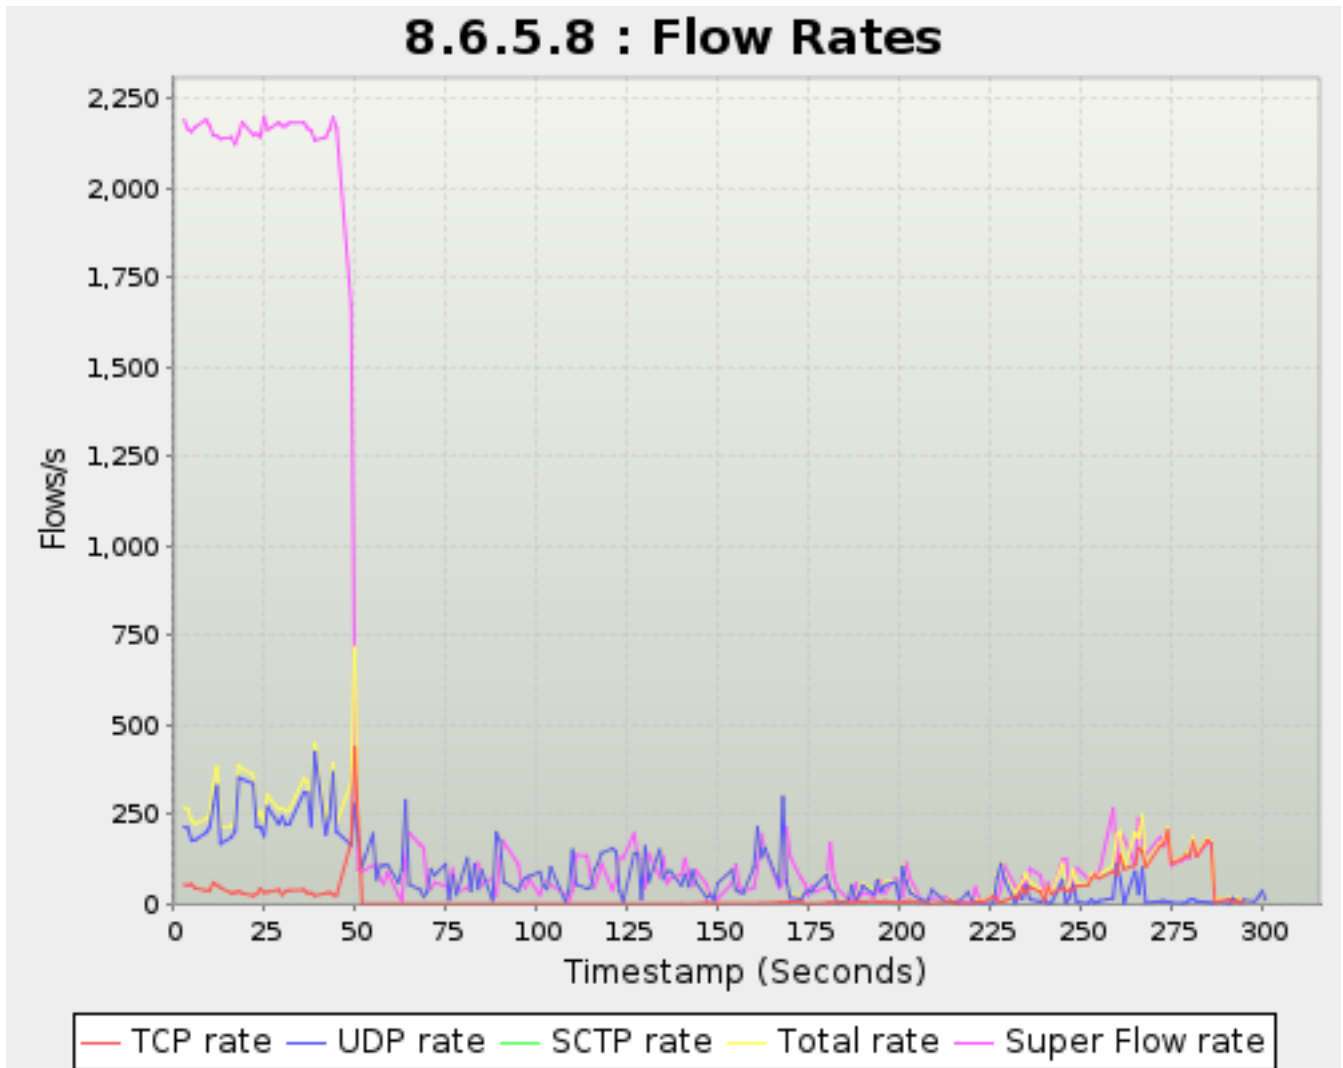

8.6.5.8. Flow Rates

Timestamp	TCP rate	UDP rate	SCTP rate	Total rate	Super Flow rate
<i>Seconds</i>	<i>Flows/s</i>				
0	0.00	0.00	0.00	0.00	0.00
2.783	54.78	216.1	0.00	270.9	~2189
3.789	52.68	212.7	0.00	265.4	~2164
4.778	55.61	~178	0.00	233.6	~2157
5.777	45.05	179.2	0.00	224.2	~2169
8.777	38.27	199.4	0.00	237.7	~2190
9.777	38	214	0.00	252	2,173
10.777	60	275	0.00	335	2,147
11.789	53.36	~330	0.00	383.4	~2145
12.789	46	169	0.00	215	2,137
15.777	31.03	186.2	0.00	217.2	~2141
16.777	32	204	0.00	236	2,122
17.789	35.57	352.8	0.00	388.3	~2150
18.777	30.36	349.2	0.00	379.6	~2183
21.788	24.05	336.7	0.00	360.7	~2148
22.778	28.28	216.2	0.00	244.4	~2151
23.778	43	215	0.00	258	2,142
24.778	33	191	0.00	224	2,197
25.777	34.03	271.3	0.00	305.3	~2162
28.789	40.55	224.5	0.00	265.1	~2182
29.778	26.29	242.7	0.00	~269	~2173
30.778	37	222	0.00	259	2,173
31.789	38.58	224.5	0.00	263.1	~2182
35.777	40	312	0.00	352	2,182