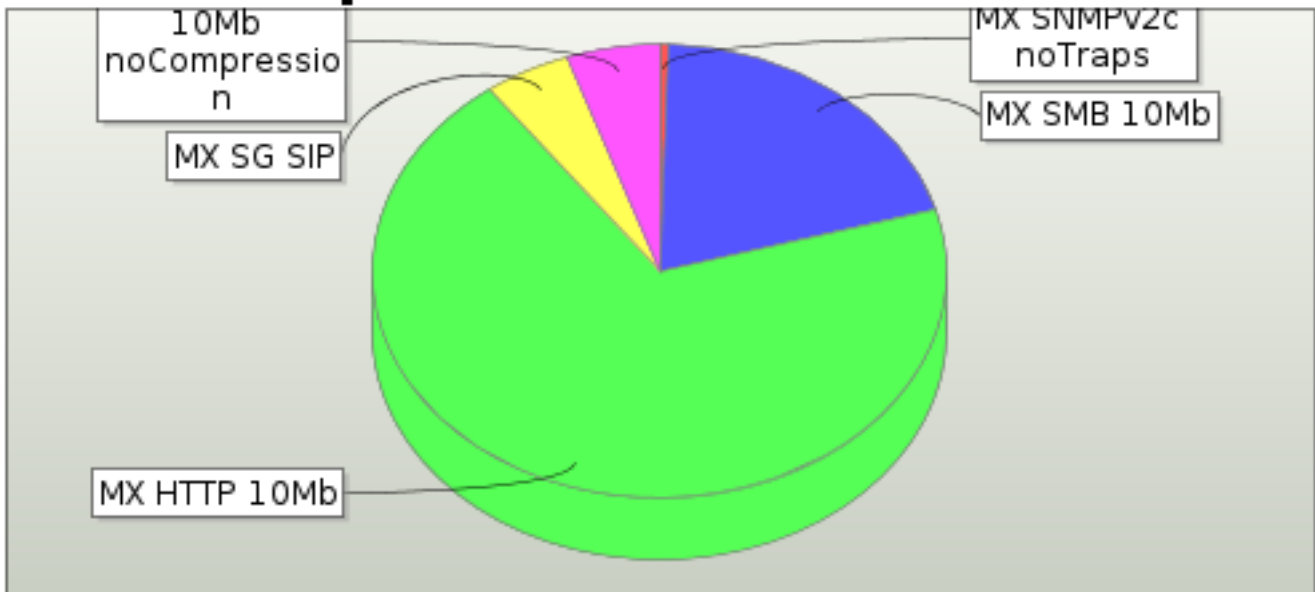

Super Flow Data Received

There may be slices in this graph that are too small to be displayed.

Super Flow	Data Transmitted (Bytes)	Data Transmitted (%)	Data Received (Bytes)	Data Received (%)	Delta Received (Tx - Rx) (Bytes)	% Received (%)
MX SNMPV2c noTraps	58,548,553	0.436%	57,028,468	0.518%	1,520,085	97.404
MX SMB 10Mb	2,664,544,959	19.820%	2,203,531,320	20.025%	461,013,639	82.698
MX HTTP 10Mb	9,339,388,937	69.470%	7,632,408,577	69.359%	1,706,980,360	81.723
MX SG SIP	671,485,999	4.995%	534,977,253	4.862%	136,508,746	79.671
MX HTTPS 10Mb noCompression	709,787,685	5.280%	576,207,535	5.236%	133,580,150	81.180