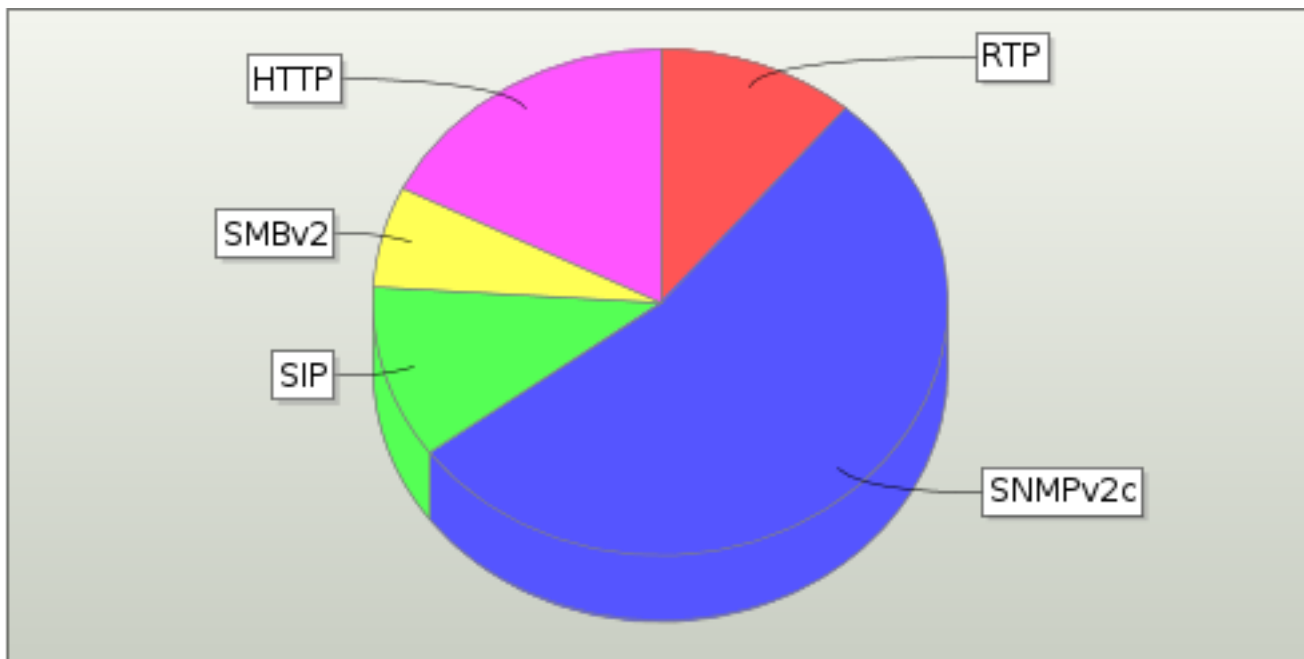

7.6. Component Results

Component	Result
VPN Datacenter	passed

7.7. Application Aggregate Flows

There may be slices in this graph that are too small to be displayed.

Protocol	Aggregate Flows (Flows)	Aggregate Flows (%)
RTCP	0	
RTP	3,749	11.143%
SNMPv2c	18,060	53.680%
SIP	3,749	11.143%
SMBv2	2,168	6.444%
HTTP	5,918	17.590%