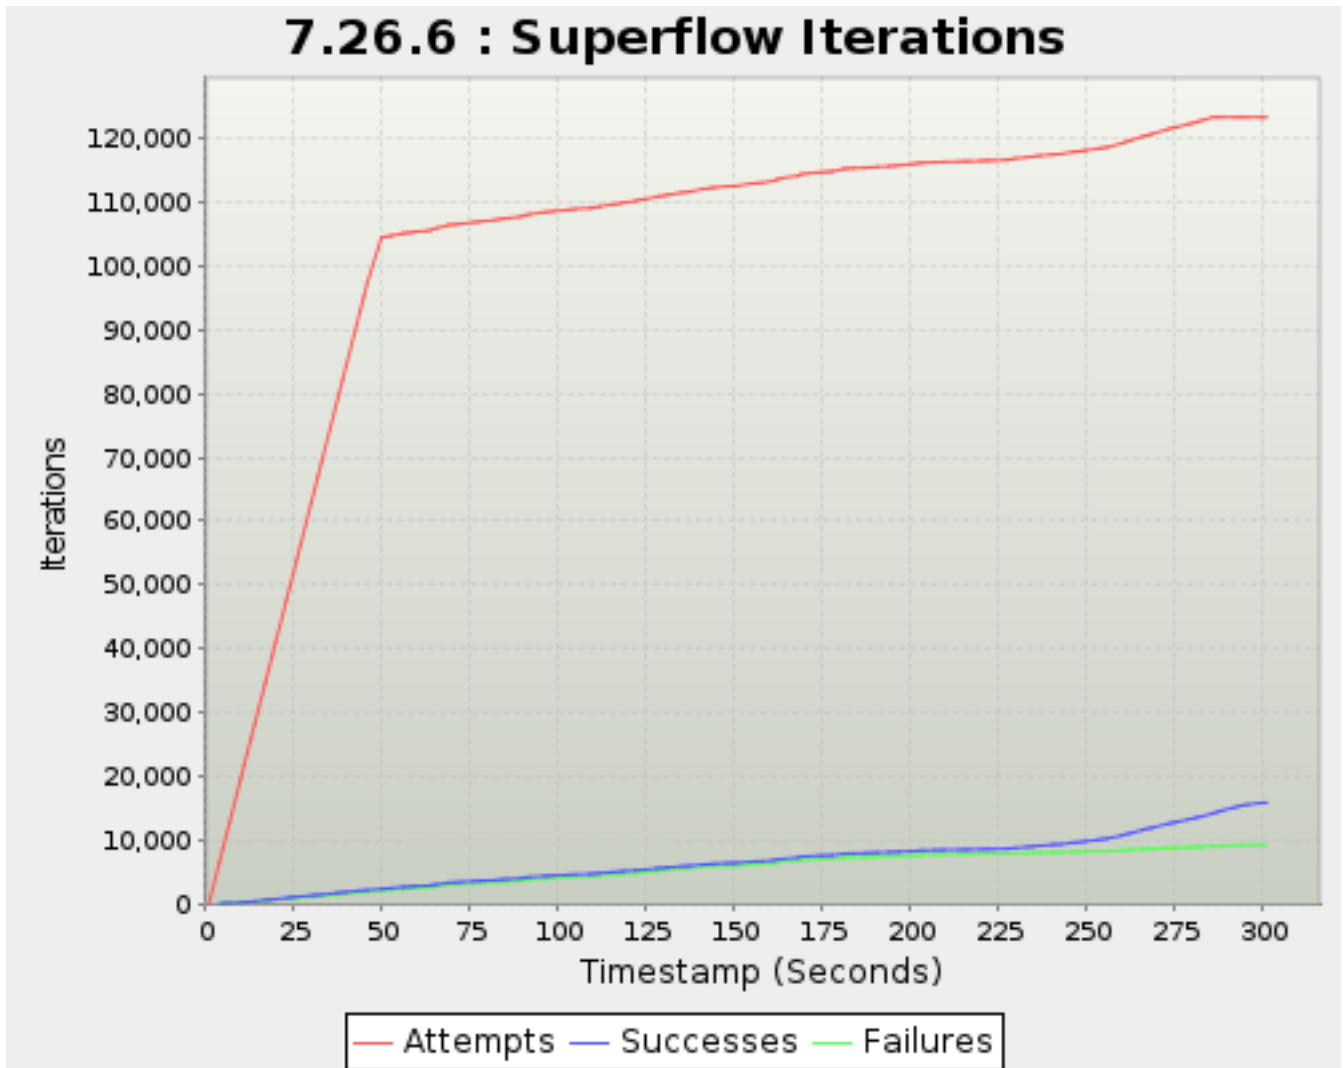

7.26.6. Superflow Iterations

Timestamp <i>Seconds</i>	Attempts	Successes <i>Sessions</i>	Failures
0.779	9	0	0
3.759	6,547	63	40
4.779	8,742	135	103
5.780	10,908	158	128
6.780	13,061	176	149
9.780	19,605	264	218
10.780	21,752	301	251
11.758	23,867	335	288
12.758	25,998	392	354
13.780	28,195	458	425
16.781	34,630	649	568
17.758	36,743	670	607
18.781	38,963	729	652
19.759	41,083	803	720
22.781	47,578	972	832
23.780	49,718	1,057	890
24.781	51,918	1,105	939
25.780	54,075	1,150	974
26.781	56,217	1,225	1,022
29.780	62,748	1,357	1,141
30.780	64,921	1,419	1,188
31.758	67,060	1,460	1,237
32.780	69,258	1,497	1,269
36.780	77,915	1,729	1,468