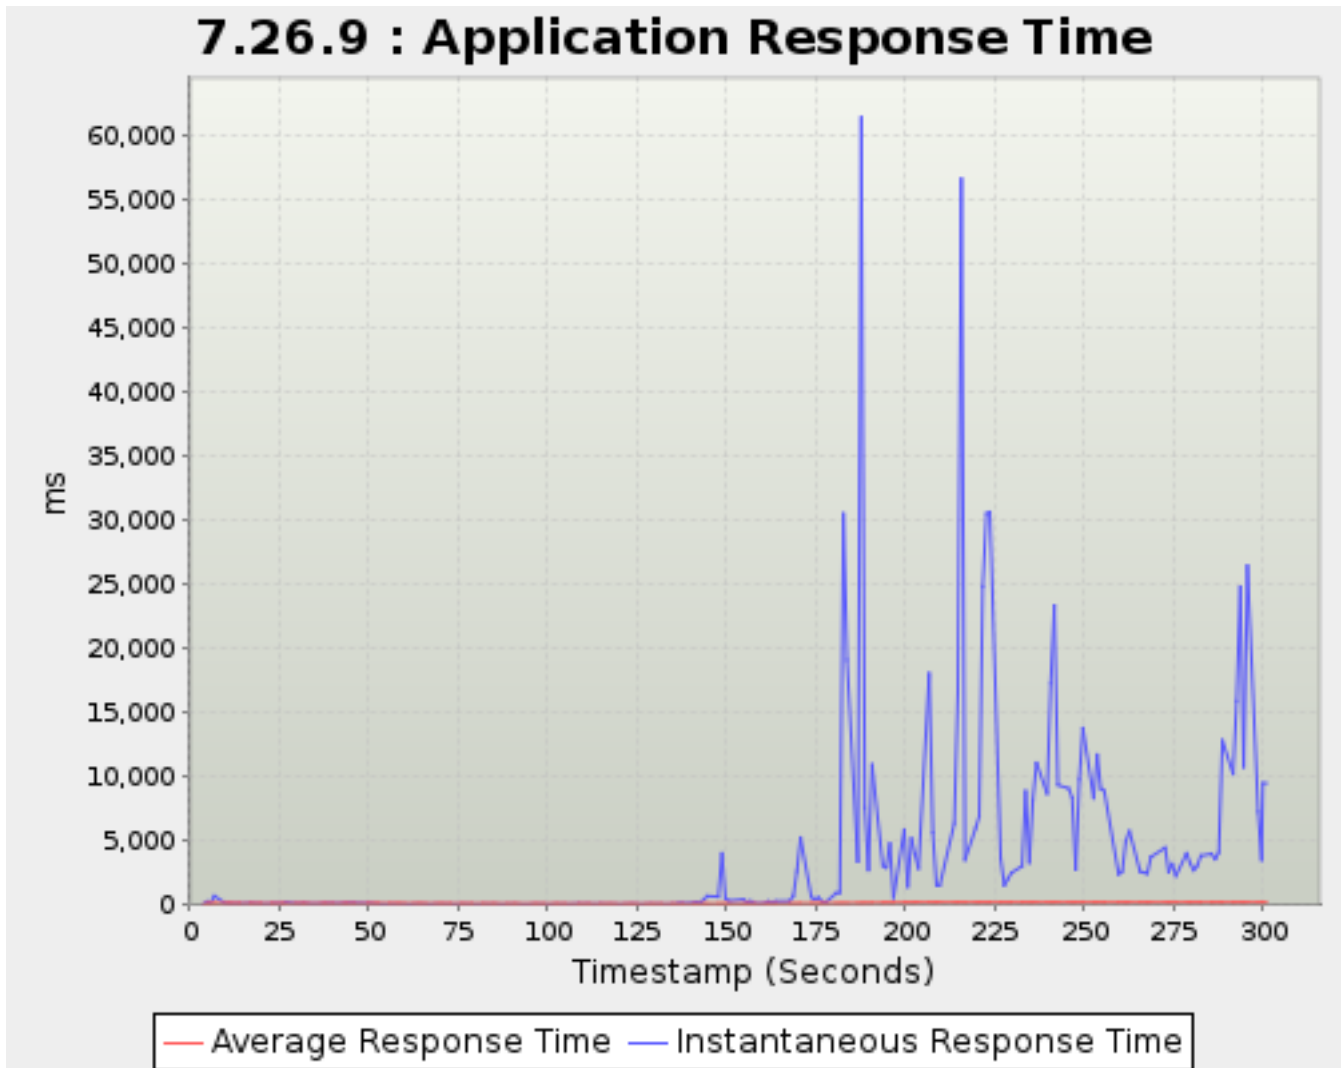

7.26.9. Application Response Time

Timestamp	Average Response Time	Instantaneous Response Time
<i>Seconds</i>		<i>Milliseconds</i>
0.779	0.0000	0.0000
3.759	23.3123	31.5269
4.779	61.8595	211.8191
5.780	70.4404	122.7588
6.780	87.3978	646.2618
9.780	82.3524	85.9422
10.780	82.1222	80.5576
11.758	77.8920	55.8780
12.758	73.9441	53.0131
13.780	71.2387	55.5254
16.781	70.2940	89.5516
17.758	69.9802	66.0963
18.781	68.5626	55.8115
19.759	66.4181	45.1957
22.781	67.0994	55.2574
23.780	67.3878	73.0008
24.781	67.2919	64.8144
25.780	66.7544	56.6843
26.781	68.1606	162.1468
29.780	67.7667	63.2275
30.780	67.5536	61.9084
31.758	68.0222	86.5483
32.780	67.6810	59.8175
36.780	68.6522	60.9300