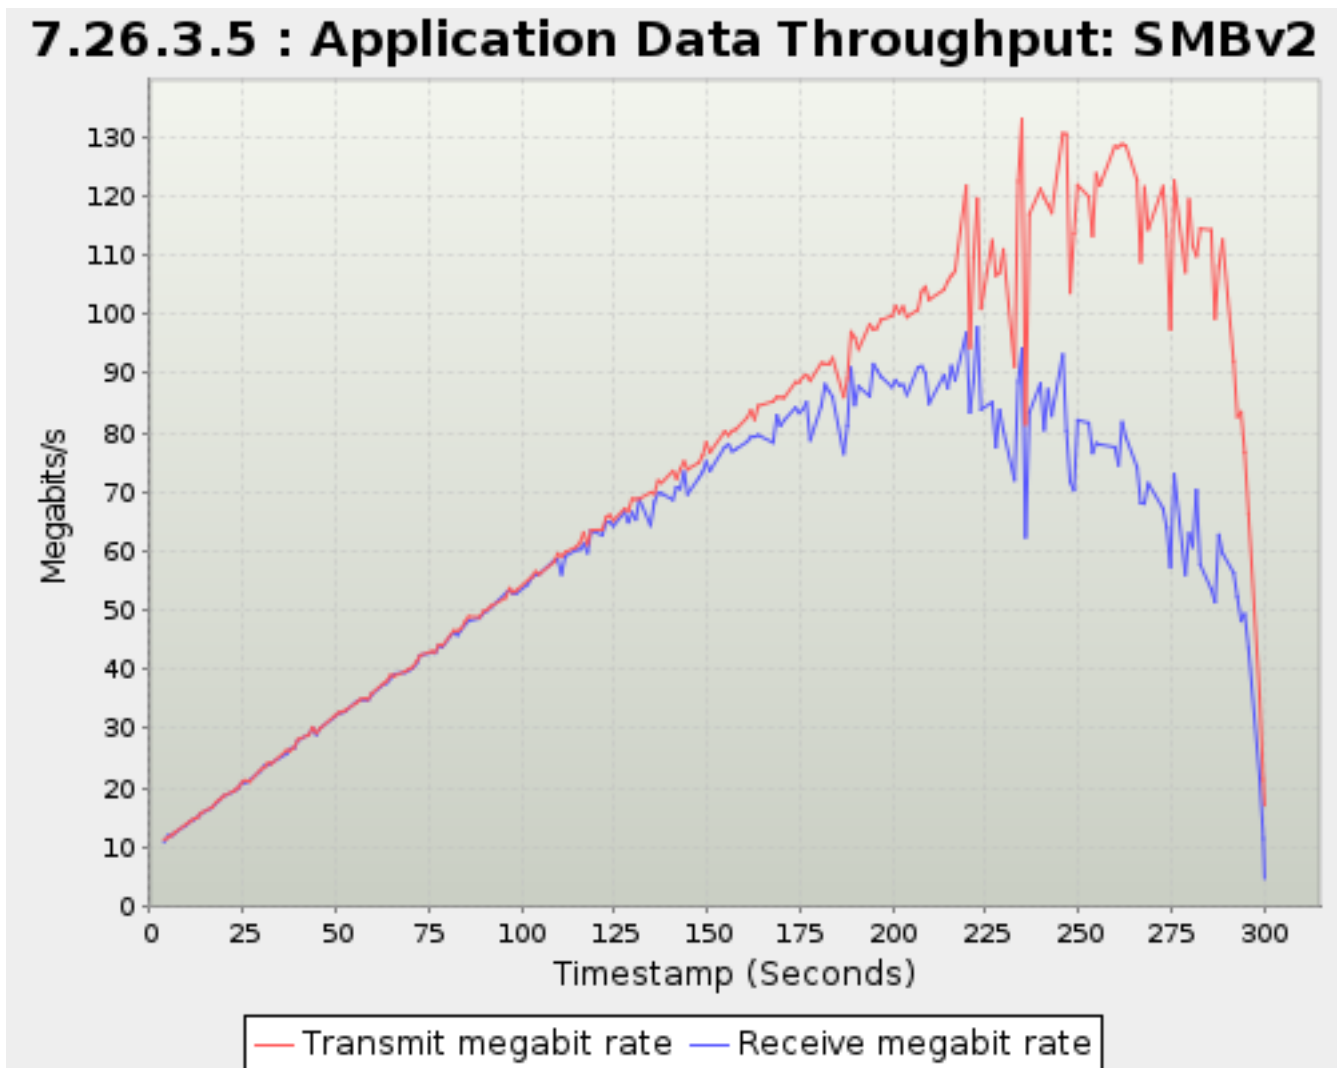

7.26.3.5. Application Data Throughput: SMBv2

Data Rate shown includes Ethernet overhead.

Rates can fluctuate slightly above the physical maximum due to round-off errors in calculations.

Physical speeds on fiber optic can legitimately exceed 10Gbps.

Timestamp	Transmit megabit rate	Receive megabit rate
<i>Seconds</i>	<i>Megabits/s</i>	
3.759	11.23	10.84
4.779	11.59	11.87
5.780	~12	11.95
6.780	12.51	12.46
9.780	13.88	13.75
10.780	14.30	14.31
11.758	14.78	14.65
12.758	14.97	14.99
13.780	15.78	15.69
16.781	16.74	16.68
17.758	17.57	17.42
18.781	18.03	17.99
19.759	18.61	18.57
22.781	19.55	19.46
23.780	20.06	19.98
24.781	20.97	20.88
25.780	21.26	20.90
26.781	21.05	21.22
29.780	23.08	22.88