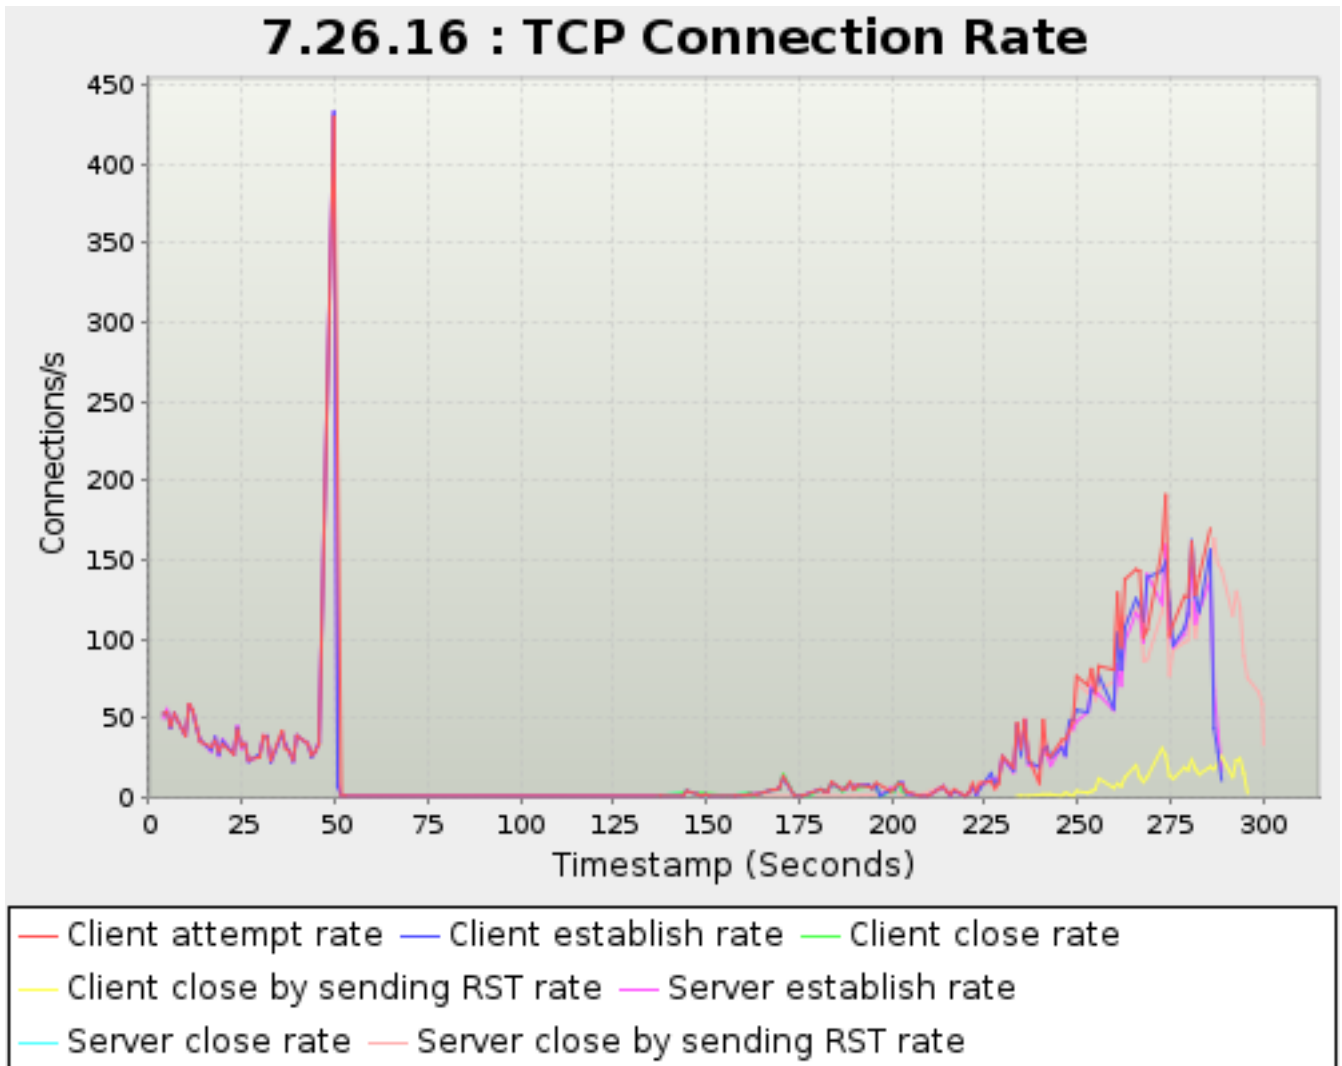

7.26.16. TCP Connection Rate

Timestamp	Client attempt rate	Client establish rate	Client close rate	Client close by sending RST rate	Server establish rate	Server close rate	Server close by sending RST rate
Seconds	TCP Sessions/s						
3.759	52.95	52.95	0.00	0.00	49.95	0.00	0.00
4.779	53.92	53.92	0.00	0.00	55.88	0.00	0.00
5.780	44.96	43.96	0.00	0.00	44.96	0.00	0.00
6.780	53	53	0.00	0.00	53	0.00	0.00
9.780	39	39	0.00	0.00	39	0.00	0.00
10.780	59	58	0.00	0.00	58	0.00	0.00
11.758	55.21	55.21	0.00	0.00	55.21	0.00	0.00
12.758	45	44	0.00	0.00	44	0.00	0.00
13.780	35.23	36.20	0.00	0.00	36.20	0.00	0.00
16.781	31.97	29.97	0.00	0.00	28.97	0.00	0.00
17.758	35.82	37.87	0.00	0.00	37.87	0.00	0.00
18.781	29.33	27.37	0.00	0.00	26.39	0.00	0.00
19.759	33.74	35.79	0.00	0.00	36.81	0.00	0.00
22.781	27.40	27.40	0.00	0.00	27.40	0.00	0.00
23.780	43.04	44.04	0.00	0.00	45.05	0.00	0.00
24.781	32.97	32.97	0.00	0.00	30.97	0.00	0.00
25.780	34.03	34.03	0.00	0.00	34.03	0.00	0.00
26.781	23.98	22.98	0.00	0.00	22.98	0.00	0.00
29.780	25.44	27.40	0.00	0.00	26.42	0.00	0.00
30.780	39	38	0.00	0.00	39	0.00	0.00
31.758	37.83	38.85	0.00	0.00	38.85	0.00	0.00