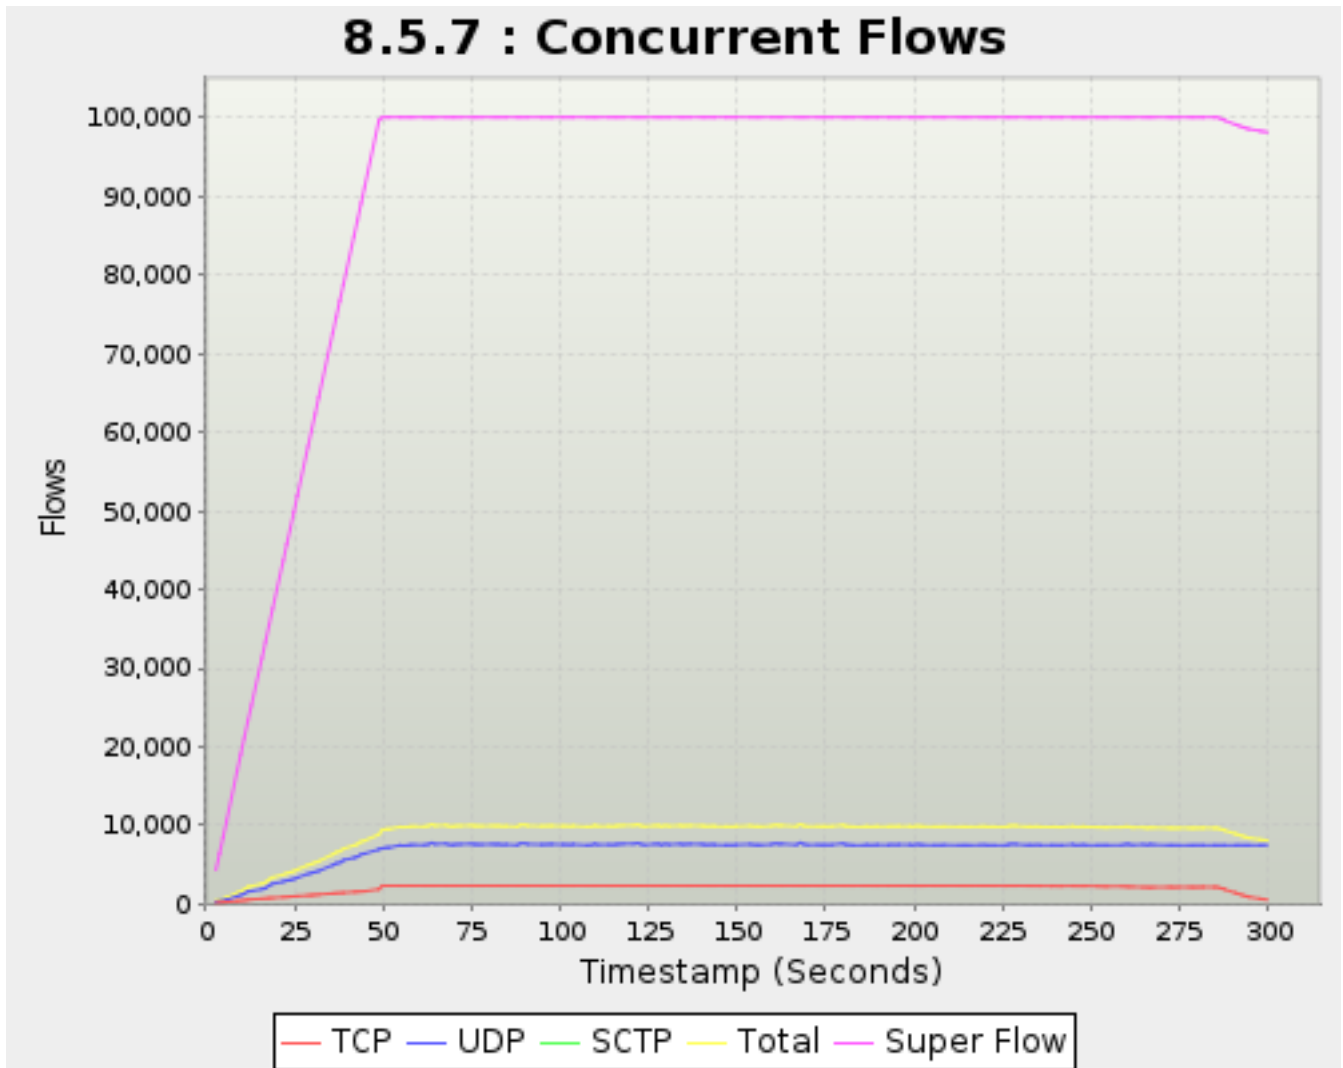

8.5.7. Concurrent Flows

Timestamp	TCP	UDP	SCTP	Total	Super Flow
<i>Seconds</i>	<i>Flows</i>				
0	0	0	0	0	0
2.783	137	286	0	423	4,381
3.789	190	401	0	591	6,459
4.778	245	443	0	688	8,458
5.777	288	573	0	861	10,576
8.777	412	1,020	0	1,432	16,981
9.777	450	1,154	0	1,604	19,074
10.777	509	1,361	0	1,870	21,153
11.789	563	1,622	0	2,185	23,251
12.789	609	1,668	0	2,277	25,265
15.777	701	1,912	0	2,613	31,299
16.777	731	2,059	0	2,790	33,364
17.789	769	2,356	0	3,125	35,480
18.777	797	2,601	0	3,398	37,537
21.788	894	2,866	0	3,760	43,658
22.778	922	3,018	0	3,940	45,725
23.778	966	3,089	0	4,055	47,723
24.778	999	3,185	0	4,184	49,825
25.777	1,033	3,377	0	4,410	51,906
28.789	1,120	3,858	0	4,978	58,175
29.778	1,148	3,976	0	5,124	60,202
30.778	1,185	4,090	0	5,275	62,267
31.789	1,224	4,225	0	5,449	64,381
35.777	1,371	4,969	0	6,340	72,601