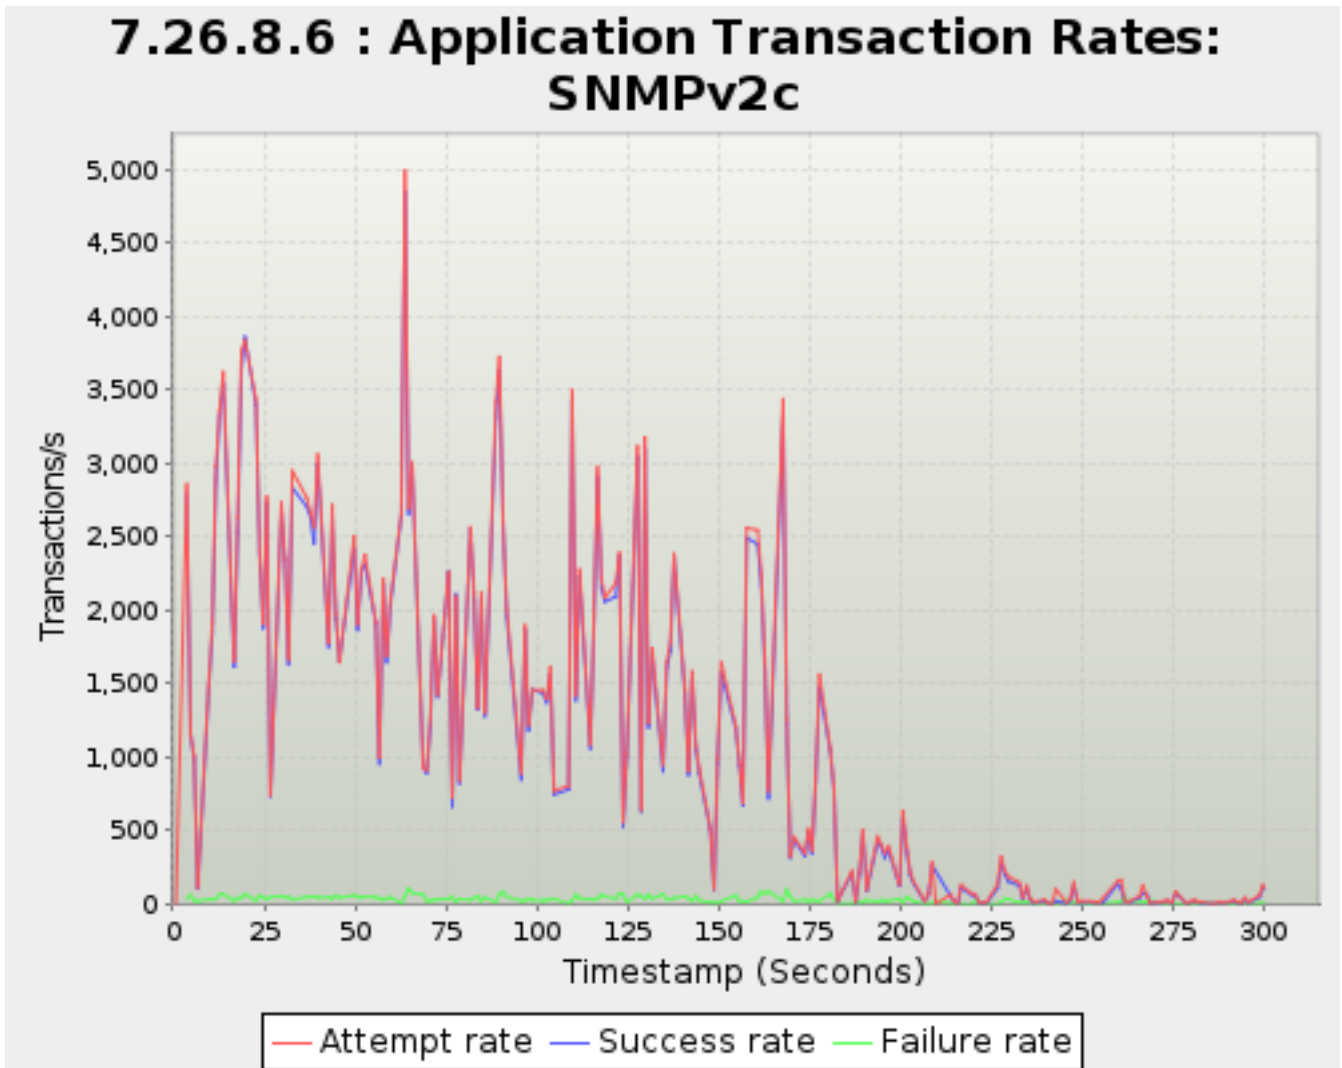

7.26.8.6. Application Transaction Rates: SNMPv2c

Timestamp	Attempt rate	Success rate	Failure rate
<i>Seconds</i>		<i>Transactions/s</i>	
0.779	2,567	0.00	0.00
3.759	~2855	~2790	37.96
4.779	~1159	~1156	61.76
5.780	~1006	~985	24.98
6.780	116	112	21
9.780	1,495	1,457	34
10.780	1,909	1,848	33
11.758	~2979	~2877	37.83
12.758	3,356	3,327	66
13.780	~3618	~3541	69.47
16.781	~1654	~1615	22.98
17.758	~2633	~2529	39.92
18.781	~3763	~3636	43.99
19.759	~3835	~3857	69.53
22.781	~3437	~3395	25.44
23.780	~2406	~2382	58.06
24.781	~1908	~1878	48.95
25.780	~2771	~2730	35.04
26.781	741.3	736.3	47.95
29.780	~2731	~2671	55.77
30.780	2,350	2,340	47
31.758	~1664	~1631	50.10
32.780	~2947	~2832	31.31
36.780	2,763	2,703	49