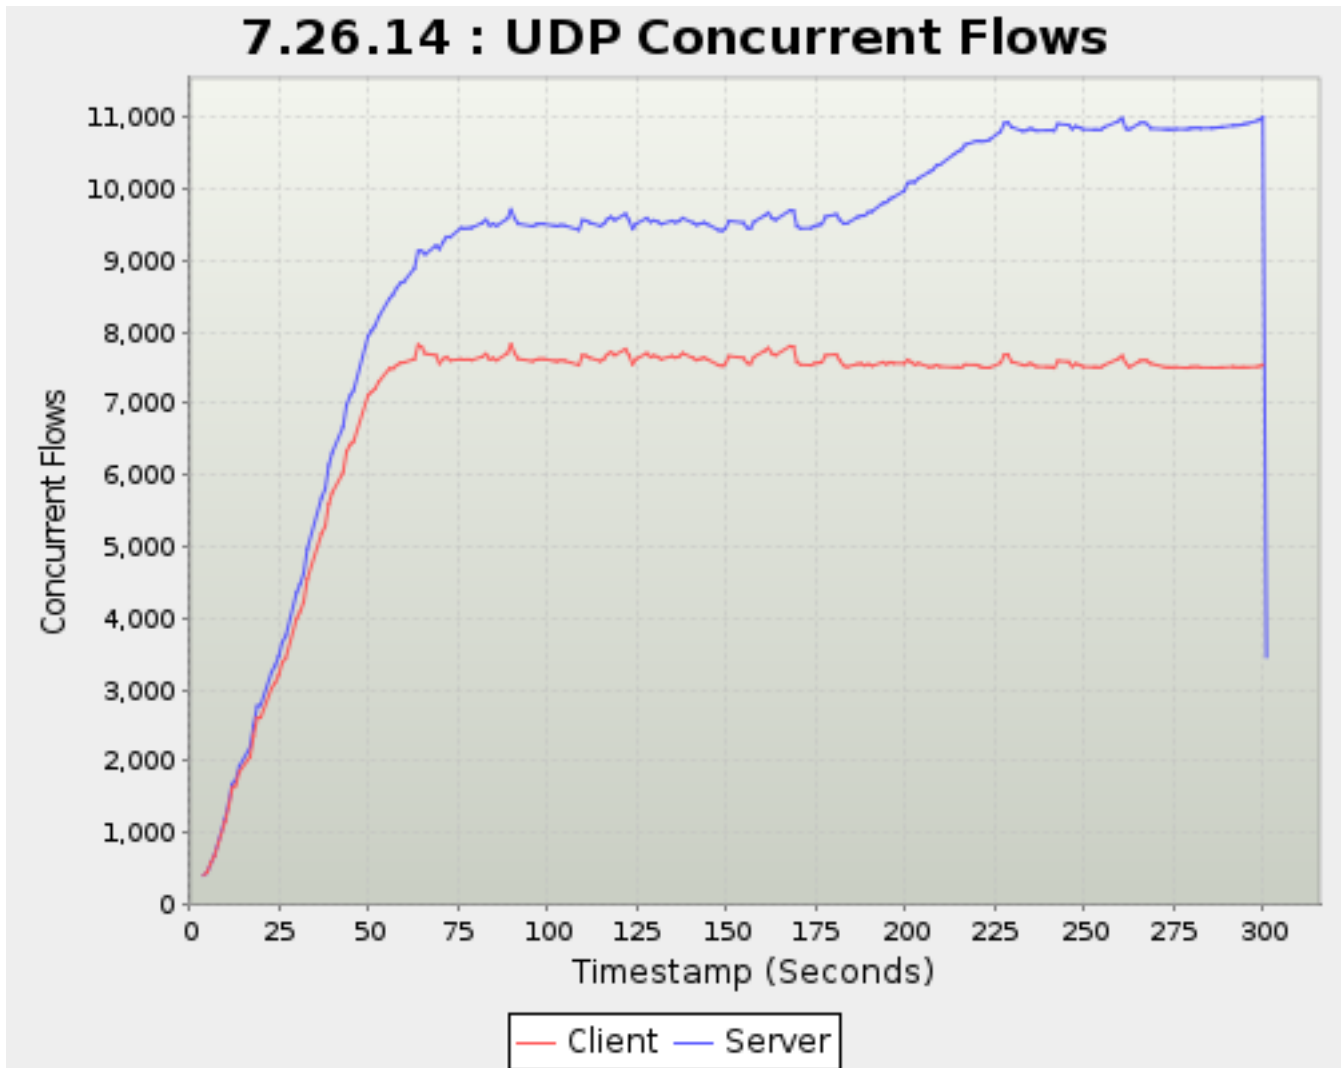

7.26.14. UDP Concurrent Flows

Timestamp	Client	Server
Seconds	UDP Sessions	
3.759	408	406
4.779	446	444
5.780	576	576
6.780	672	678
9.780	1,156	1,195
10.780	1,365	1,410
11.758	1,621	1,683
12.758	1,662	1,731
13.780	1,854	1,932
16.781	2,061	2,193
17.758	2,355	2,505
18.781	2,606	2,773
19.759	2,611	2,786
22.781	3,021	3,247
23.780	3,094	3,337
24.781	3,205	3,469
25.780	3,380	3,666
26.781	3,445	3,753
29.780	3,995	4,359
30.780	4,092	4,477
31.758	4,223	4,622
32.780	4,549	4,971
36.780	5,185	5,687
37.780	5,283	5,805