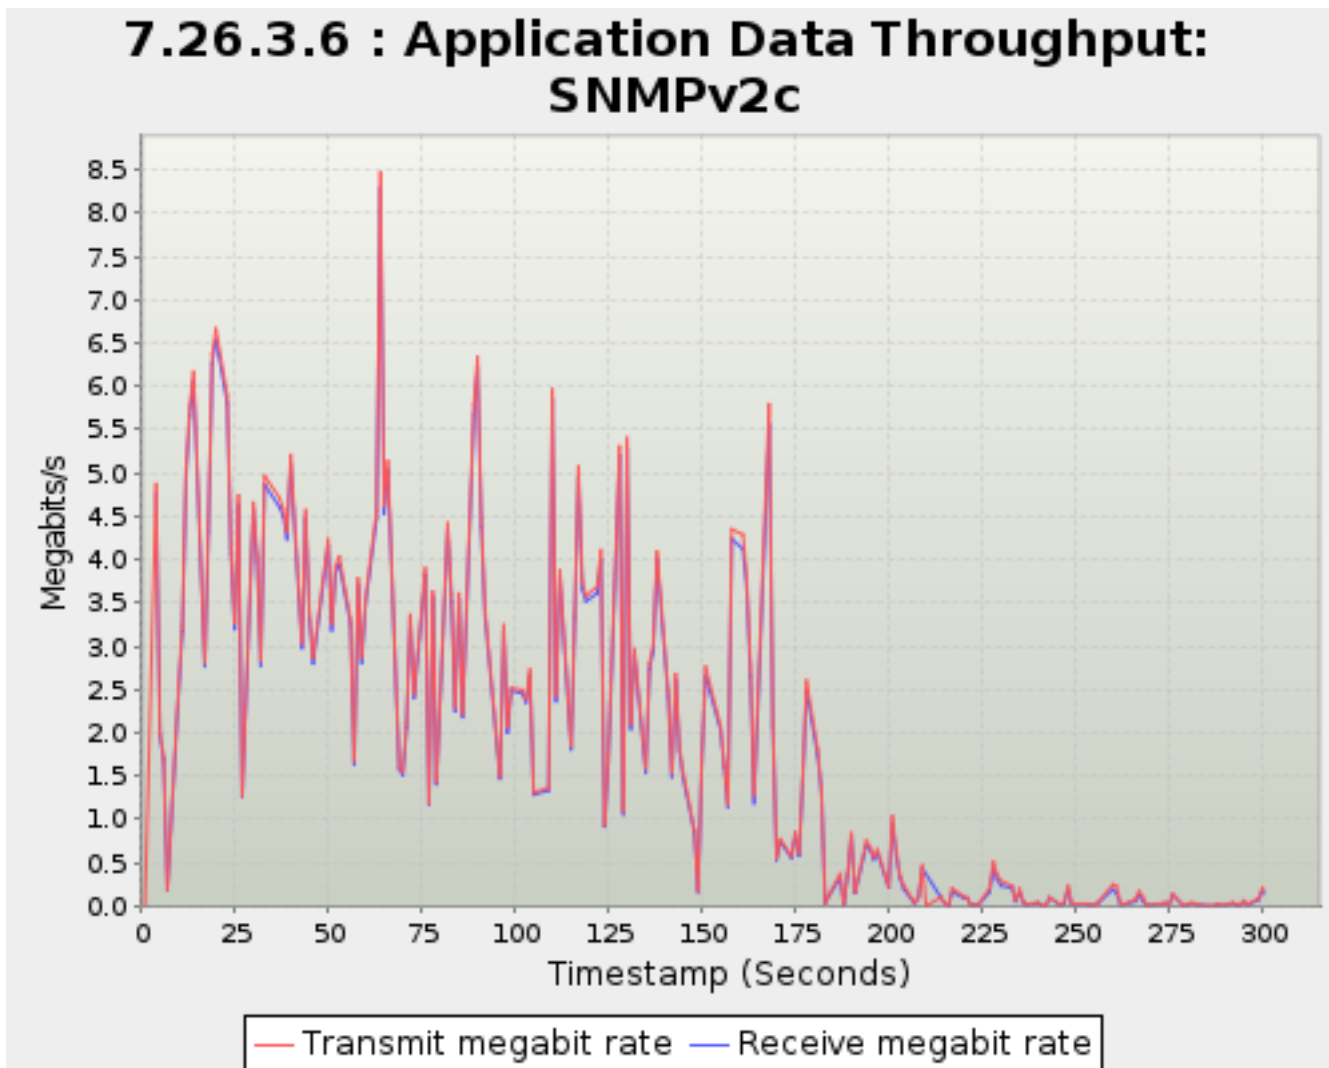

7.26.3.6. Application Data Throughput: SNMPv2c

Data Rate shown includes Ethernet overhead.

Rates can fluctuate slightly above the physical maximum due to round-off errors in calculations.

Physical speeds on fiber optic can legitimately exceed 10Gbps.

Timestamp	Transmit megabit rate	Receive megabit rate
<i>Seconds</i>	<i>Megabits/s</i>	
0.779	0.002157	0.00
3.759	4.871	4.762
4.779	~2	1.973
5.780	1.718	1.684
6.780	0.1966	0.1906
9.780	2.542	2.478
10.780	3.230	3.171
11.758	5.051	4.945
12.758	5.771	5.658
13.780	6.167	6.056
16.781	2.821	2.770
17.758	4.427	4.328
18.781	6.373	6.258
19.759	6.666	6.538
22.781	5.899	5.805
23.780	4.134	4.061
24.781	3.267	3.199
25.780	4.741	4.632
26.781	1.276	1.260