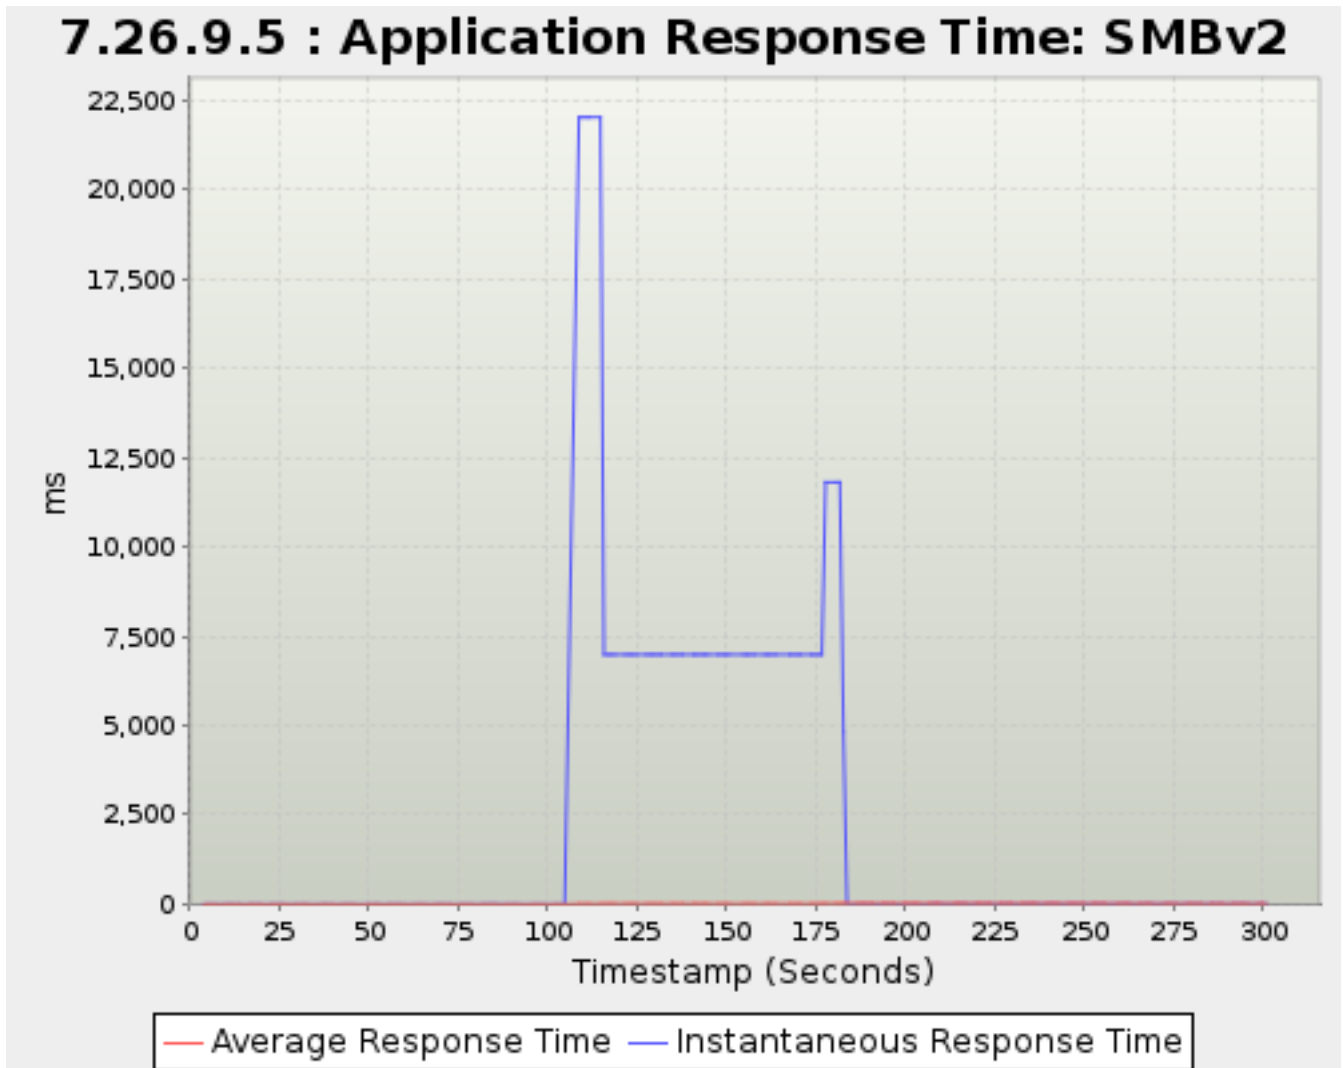

7.26.9.5. Application Response Time: SMBv2

Timestamp	Average Response Time	Instantaneous Response Time
<i>Seconds</i>		<i>Milliseconds</i>
3.759	0.7748	1.2593
4.779	0.9184	1.3611
5.780	1.0175	1.6250
6.780	1.0870	1.4167
9.780	1.1954	1.8214
10.780	1.3171	2.7308
11.758	1.3066	1.2059
12.758	1.3308	1.6429
13.780	1.3421	1.5000
16.781	1.3068	1.0889
17.758	1.3452	1.9412
18.781	1.3760	1.8205
19.759	1.3422	0.7778
22.781	1.4367	1.4872
23.780	1.4349	1.3939
24.781	1.4348	1.4324
25.780	1.4385	1.5294
26.781	1.4229	0.9259
29.780	1.4133	1.7955
30.780	1.4000	1.0732
31.758	1.3858	0.9722
32.780	1.3729	0.9714
36.780	1.3727	1.2881
37.780	1.3825	1.7429