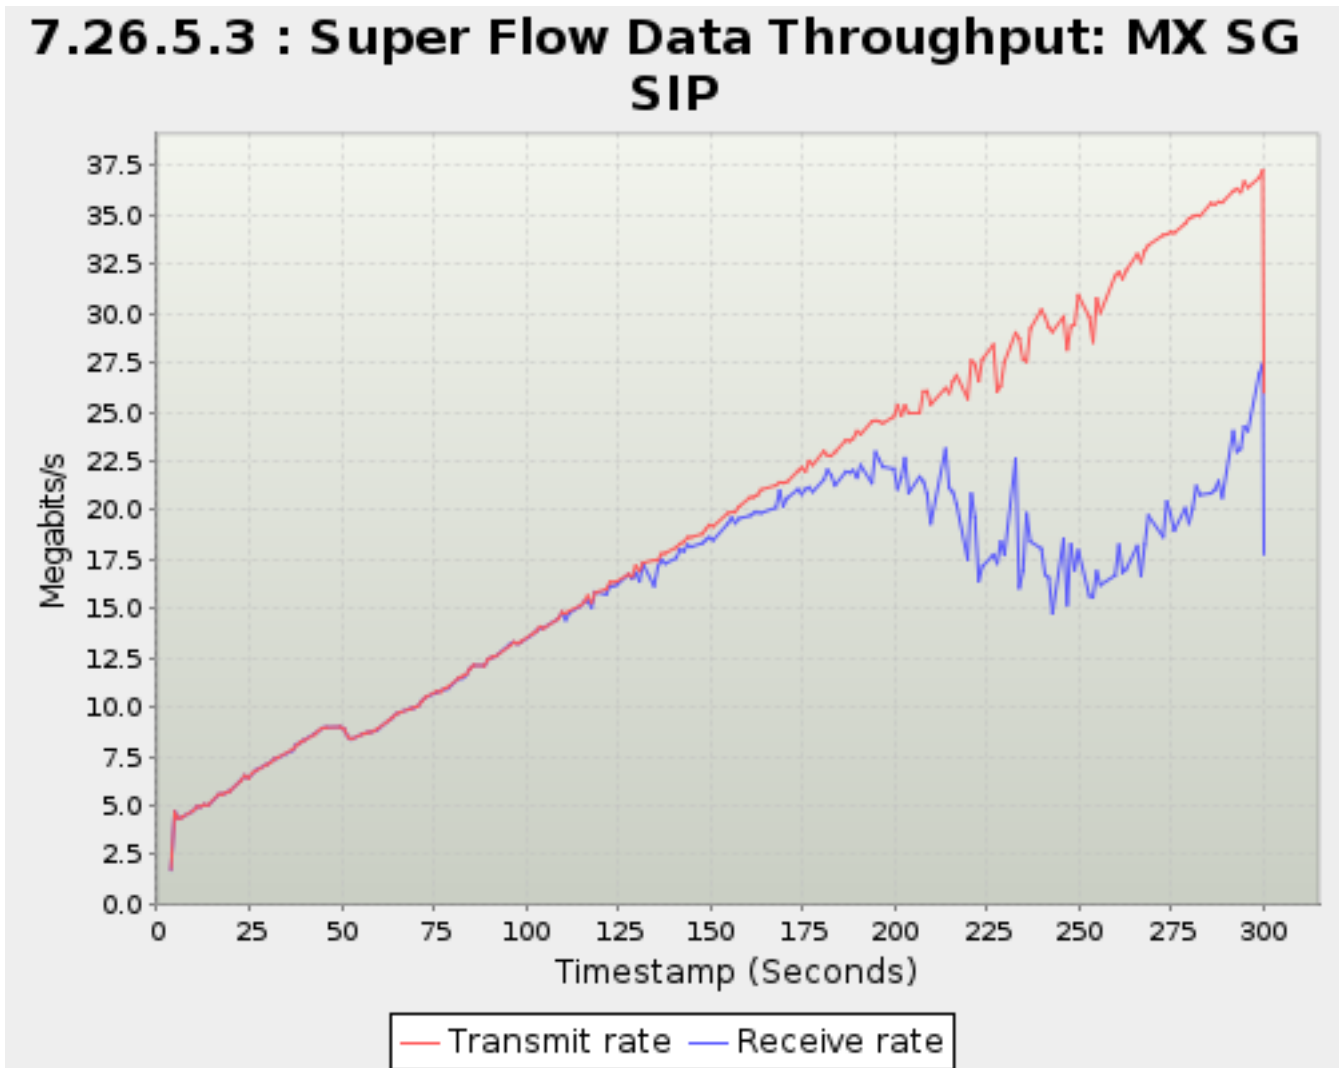

7.26.5.3. Super Flow Data Throughput: MX SG SIP

Data Rate shown includes Ethernet overhead.

Rates can fluctuate slightly above the physical maximum due to round-off errors in calculations.

Physical speeds on fiber optic can legitimately exceed 10Gbps.

Timestamp	Transmit rate	Receive rate
<i>Seconds</i>	<i>Megabits/s</i>	
0.779	0.00	0.00
3.759	1.784	1.741
4.779	4.677	4.723
5.780	4.342	4.333
6.780	4.424	4.433
9.780	4.739	4.732
10.780	4.940	4.947
11.758	4.962	4.959
12.758	5.053	5.049
13.780	5.028	5.010
16.781	5.587	5.585
17.758	5.585	5.574
18.781	5.666	5.672
19.759	5.751	5.758
22.781	6.288	6.303
23.780	6.537	6.528
24.781	6.393	6.401
25.780	6.652	6.625
26.781	6.782	6.803