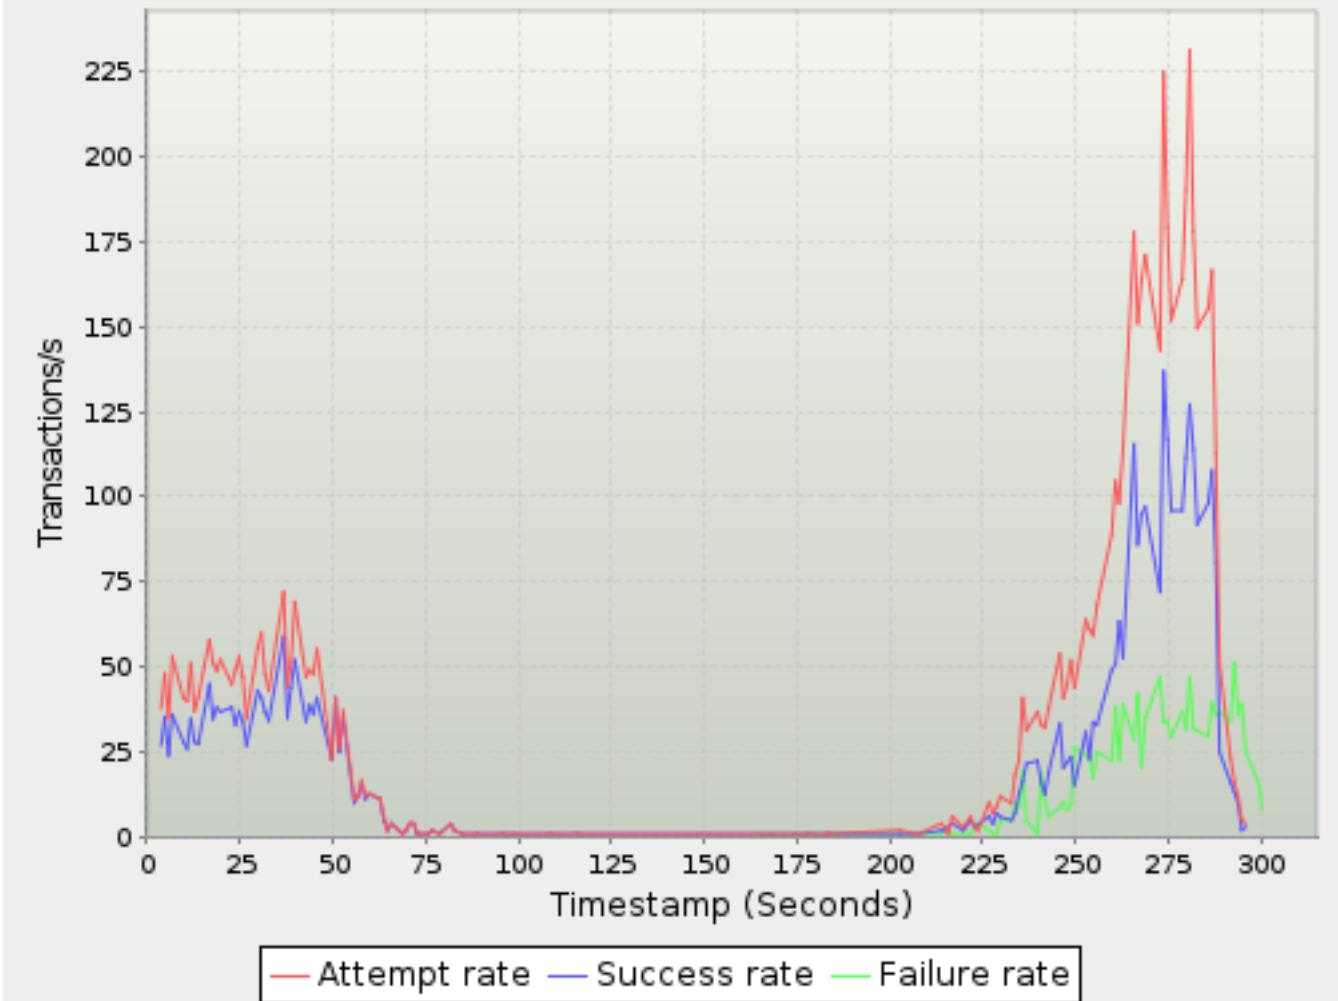

7.26.8.5. Application Transaction Rates: SMBv2

7.26.8.5 : Application Transaction Rates: SMBv2

Timestamp	Attempt rate	Success rate	Failure rate
<i>Seconds</i>	<i>Transactions/s</i>		
3.759	37.96	26.97	0.00
4.779	48.04	35.29	0.00
5.780	34.97	23.98	0.00
6.780	53	36	0.00
9.780	41	28	0.00
10.780	40	26	0.00
11.758	51.12	34.76	0.00
12.758	37	28	0.00
13.780	41.10	27.40	0.00
16.781	57.94	44.96	0.00
17.758	51.18	34.80	0.00
18.781	48.88	38.12	0.00
19.759	52.15	36.81	0.00
22.781	45.01	38.16	0.00
23.780	49.05	33.03	0.00
24.781	52.95	36.96	0.00
25.780	47.05	34.03	0.00
26.781	34.97	26.97	0.00
29.780	55.77	43.05	0.00
30.780	60	41	0.00
31.758	48.06	36.81	0.00
32.780	43.05	34.25	0.00
36.780	72	59	0.00
37.780	44	35	0.00