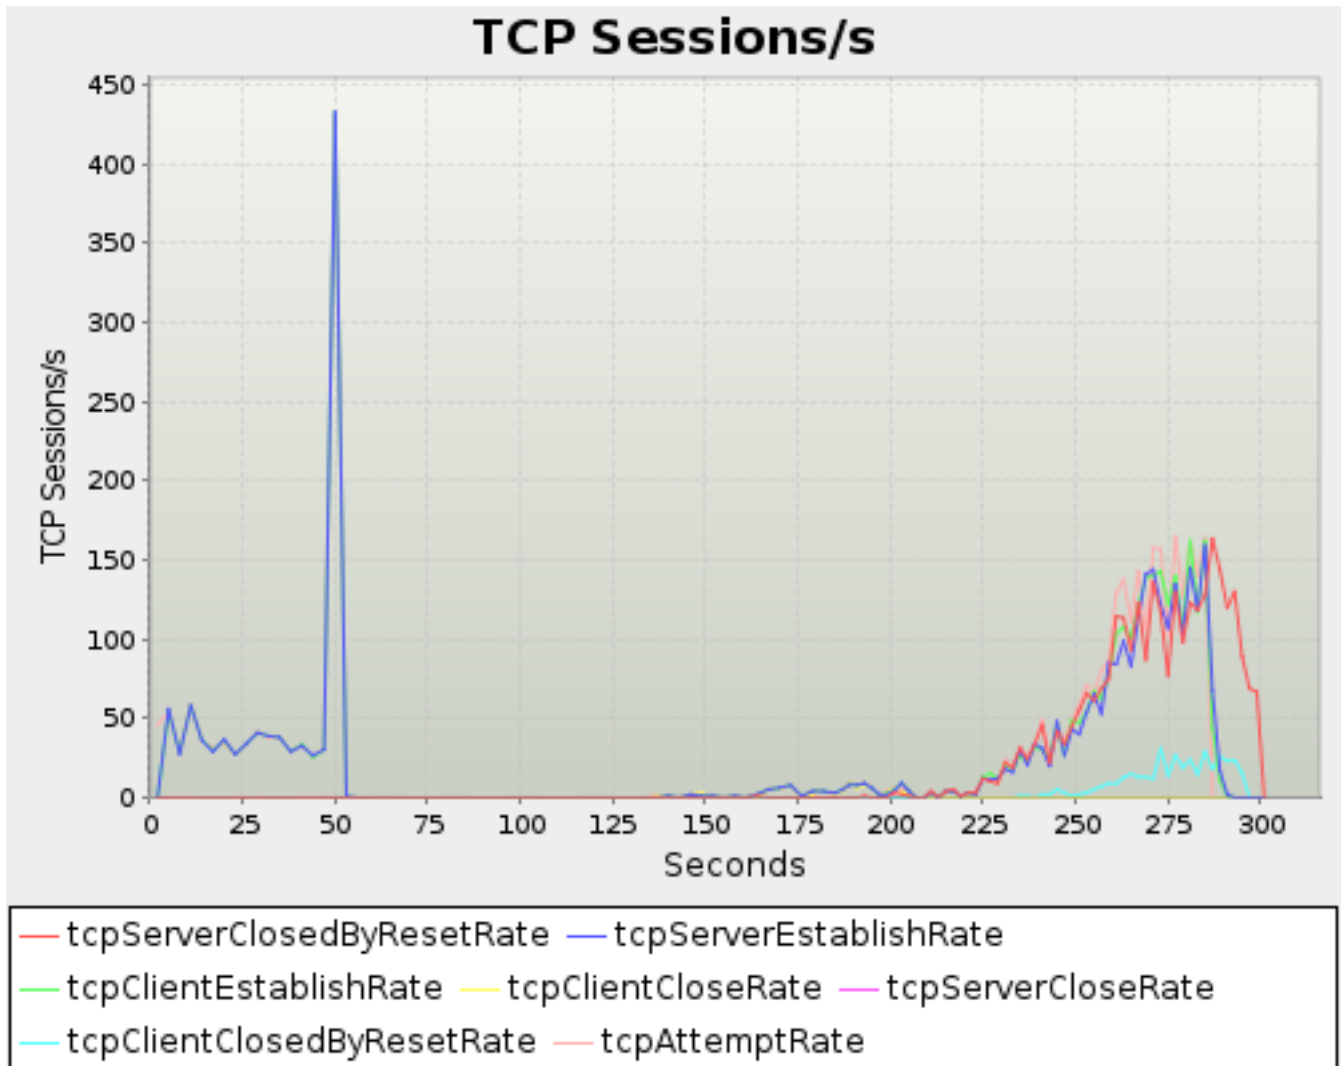

6.4.3. TCP Sessions/s

time	tcpAttemptRate	tcpClientClose Rate	tcpClientClosed ByResetRate	tcpClientEstablishRate	tcpServerClose Rate	tcpServerClosedByResetRate	tcpServerEstablishRate
2.000	46.07	0	0	0	0	0	0
5.000	53.92	0	0	53.92	0	0	55.88
8.000	29.65	0	0	28.63	0	0	27.61
11.000	59	0	0	58	0	0	58
14.000	35.23	0	0	36.2	0	0	36.2
17.000	31.97	0	0	29.97	0	0	28.97
20.000	33.74	0	0	35.79	0	0	36.81
23.000	27.4	0	0	27.4	0	0	27.4
26.000	34.03	0	0	34.03	0	0	34.03
29.000	41.92	0	0	40.9	0	0	40.9
32.000	37.83	0	0	38.85	0	0	38.85
35.000	38.04	0	0	38.04	0	0	38.04
38.000	29	0	0	29	0	0	29
41.000	32.69	0	0	33.71	0	0	32.69
44.000	26.56	0	0	25.54	0	0	26.56
47.000	31.28	0	0	30.3	0	0	30.3
50.000	429.7	0	0	432.7	0	0	432.7
53.000	0.9785	0	0	0.9785	0	0	0.9785
56.000	0	0	0	0	0	0	0
59.000	0	0	0	0	0	0	0
62.000	0	0	0	0	0	0	0
65.000	0	0	0	0	0	0	0
68.000	0	0	0	0	0	0	0