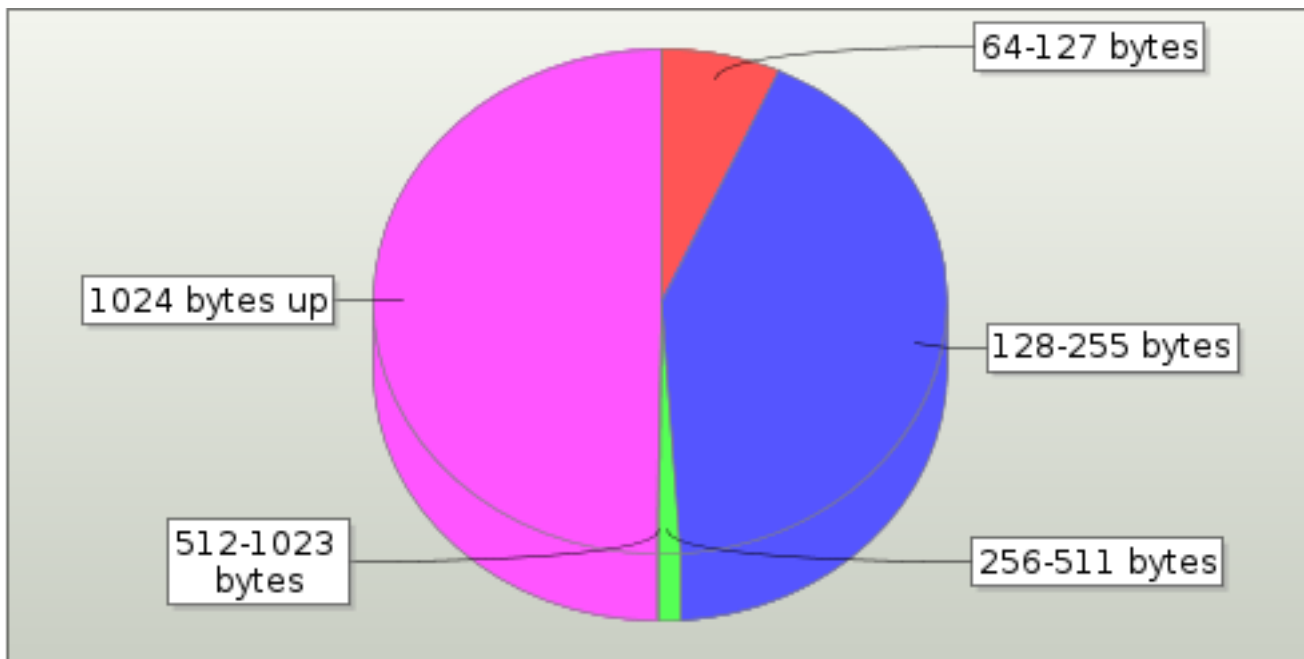

7.22. Transmitted Frame Size

Measurement	Value (Frames)
64-127 bytes	1,103,069
128-255 bytes	6,898,262
256-511 bytes	202,996
512-1023 bytes	2,449
1024 bytes up	8,155,295