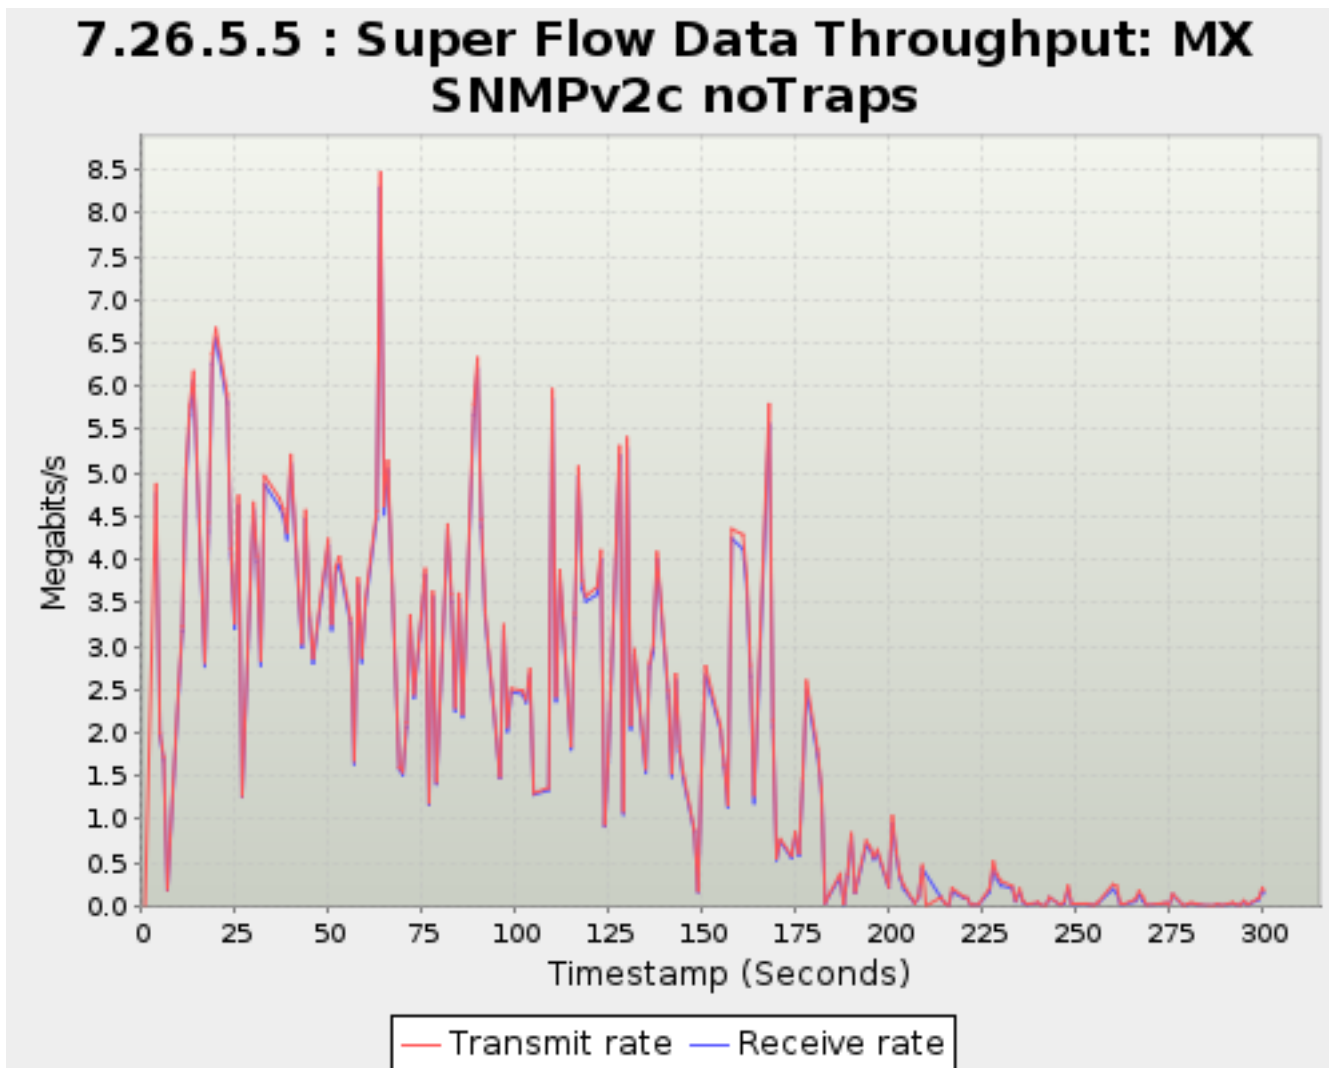

7.26.5.5. Super Flow Data Throughput: MX SNMPv2c noTraps

Data Rate shown includes Ethernet overhead.

Rates can fluctuate slightly above the physical maximum due to round-off errors in calculations.

Physical speeds on fiber optic can legitimately exceed 10Gbps.

Timestamp	Transmit rate	Receive rate
<i>Seconds</i>	<i>Megabits/s</i>	
0.779	0.002157	0.00
3.759	4.870	4.761
4.779	~2	1.973
5.780	1.718	1.684
6.780	0.1966	0.1906
9.780	2.543	2.485
10.780	3.233	3.174
11.758	5.046	4.933
12.758	5.775	5.662
13.780	6.171	6.057
16.781	2.821	2.770
17.758	4.427	4.328
18.781	6.379	6.258
19.759	6.670	6.553
22.781	5.904	5.808
23.780	4.129	4.053
24.781	3.270	3.204
25.780	4.736	4.627
26.781	1.277	1.261