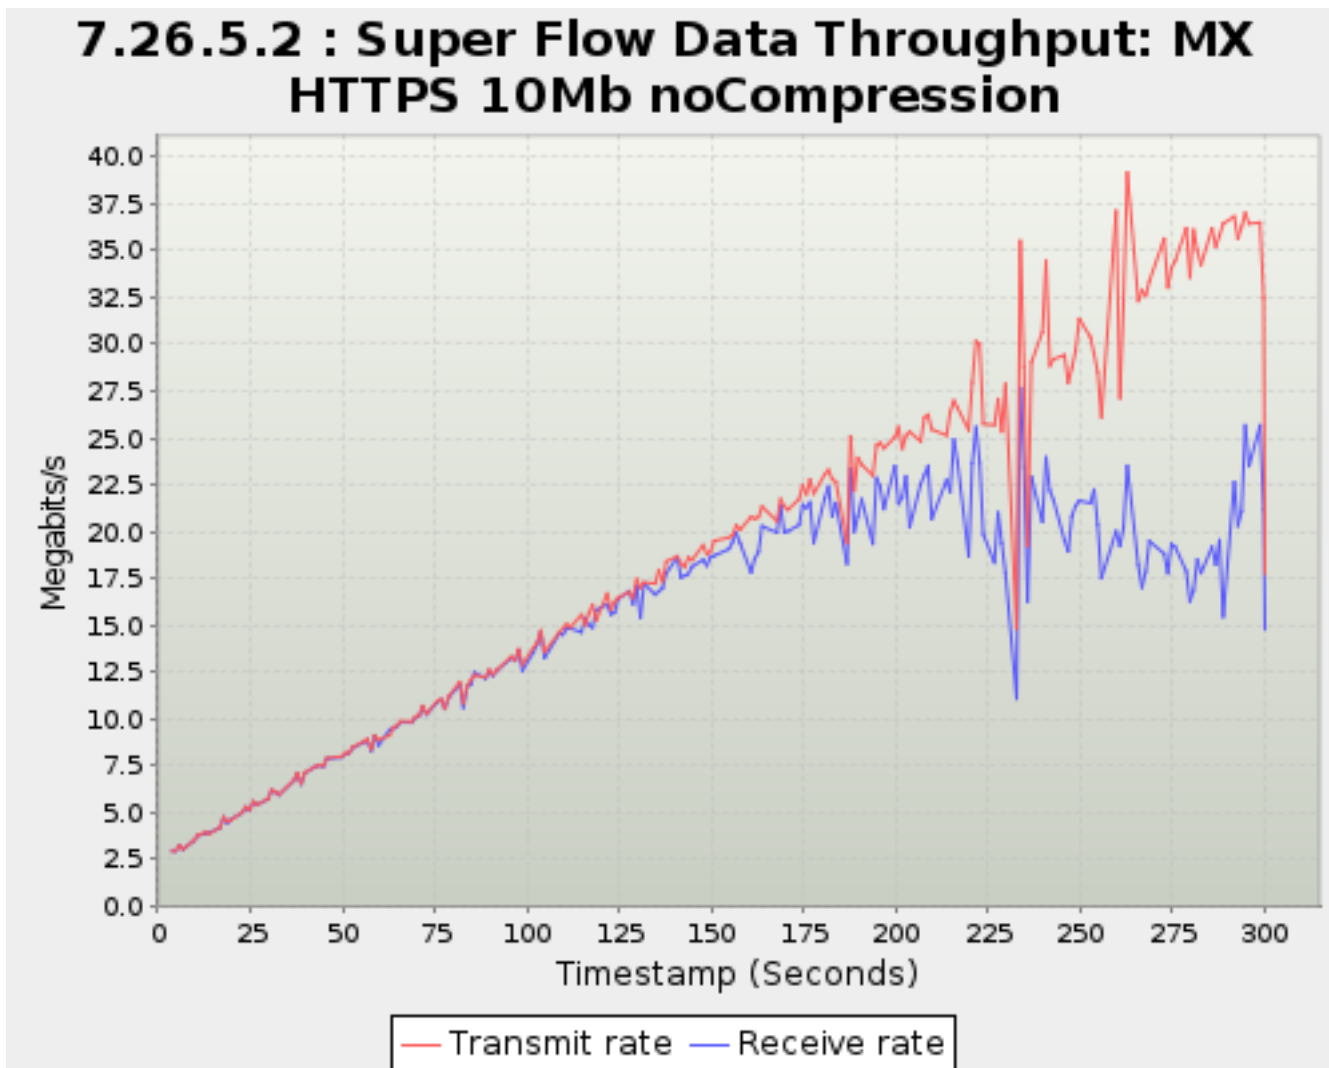

7.26.5.2. Super Flow Data Throughput: MX HTTPS 10Mb noCompression

Data Rate shown includes Ethernet overhead.

Rates can fluctuate slightly above the physical maximum due to round-off errors in calculations.

Physical speeds on fiber optic can legitimately exceed 10Gbps.

Timestamp	Transmit rate	Receive rate
<i>Seconds</i>	<i>Megabits/s</i>	
0.779	0.00	0.00
3.759	2.924	2.955
4.779	2.964	2.953
5.780	3.233	3.227
6.780	3.049	3.035
9.780	3.528	3.515
10.780	3.786	3.775
11.758	3.849	3.832
12.758	3.968	3.893
13.780	3.856	3.904
16.781	4.205	4.186
17.758	4.749	4.732
18.781	4.513	4.439
19.759	4.612	4.646
22.781	5.001	4.975
23.780	5.304	5.277
24.781	5.134	5.117
25.780	5.591	5.571
26.781	5.419	5.414