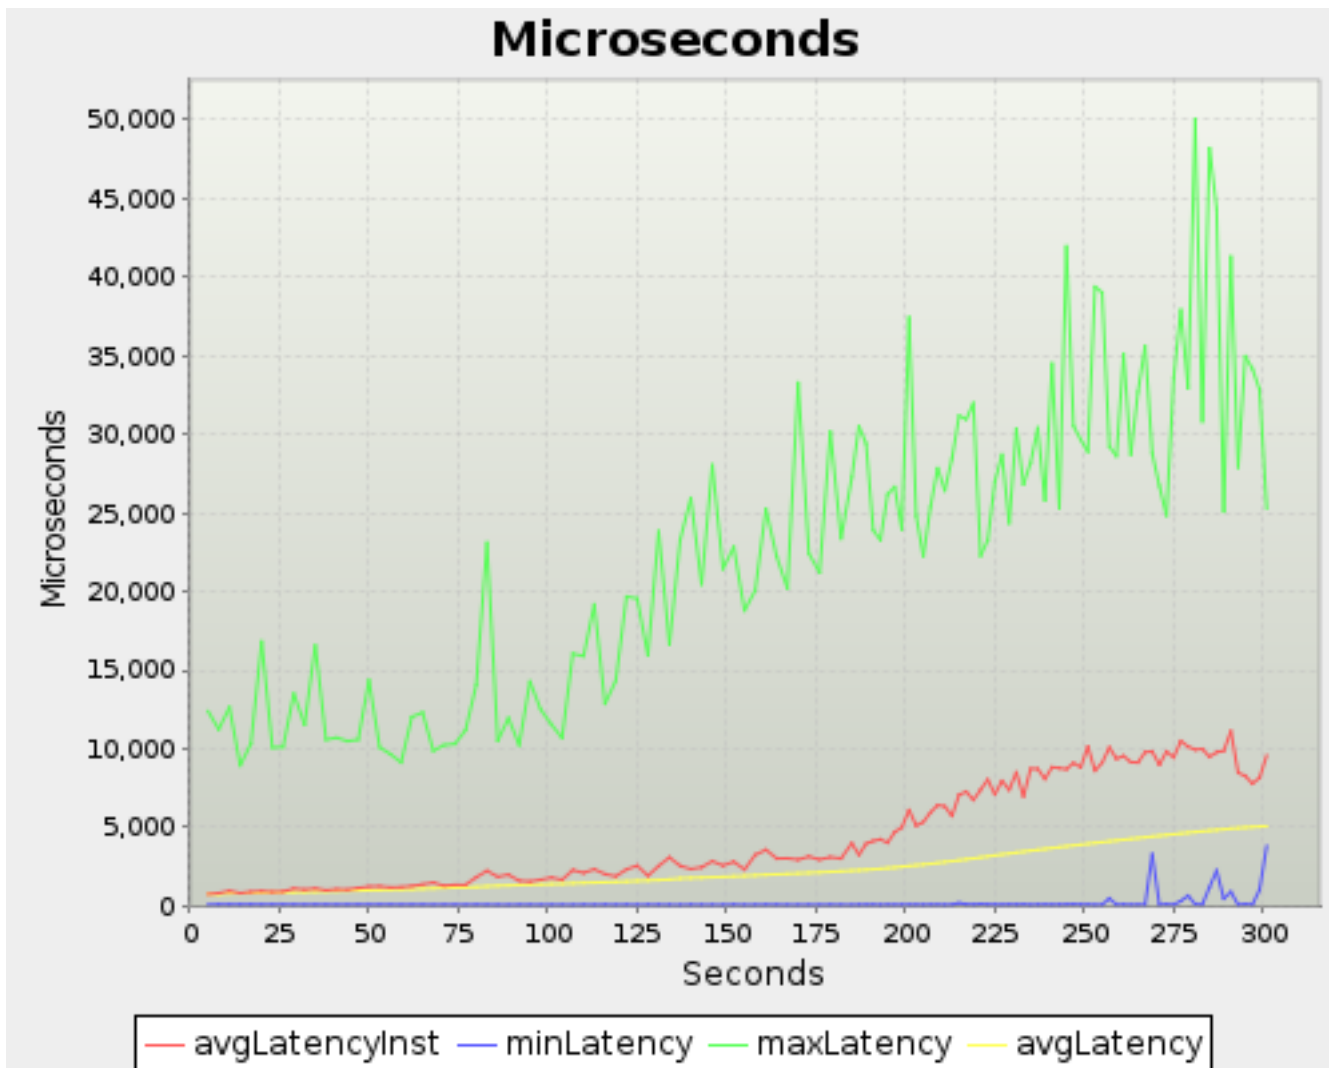

6.2.1.1. Microseconds

time	avgLatency	avgLatencyInst	maxLatency	minLatency
5.000	777.803681922782	765.6782597196509	12,397.5	99.75
8.000	764.907281431091	831.7800895125197	11,242	112.62499999999999
11.000	812.7036681173346	966.8903135437992	12,638.75	110.5
14.000	820.1157752065457	833.2780290636127	8,946.5	108.5
17.000	830.988781966482	914.0876435461645	10,327.874999999995	112.87499999999999
20.000	848.7701997222089	955.9967554644809	16,818.75	105.25
23.000	865.9163627296639	909.7103715170279	10,083	108.37499999999999
26.000	871.7938115652714	933.2446839712568	10,118.75	107.25
29.000	893.1157752153133	1,123.382957952723	13,505.874999999995	106.37499999999999
32.000	905.0321779791747	1,057.428967154729	11,528.75	98.12499999999999
35.000	924.8205682764144	1,124.4185657666585	16,569.5	105.37499999999999
38.000	942.0961380749153	1,013.0504061293854	10,585	102.5
41.000	963.676858426315	1,076.9243821888165	10,707.125	98.37499999999999
44.000	979.1075418501875	1,054.8669449796616	10,489.374999999995	99.12499999999999
47.000	992.4624681859331	1,158.857851157717	10,585.75	105.25
50.000	1,011.2538985667469	1,246.844473305812	14,359.874999999995	100
53.000	1,027.4578386488033	1,264.0005447859446	10,090.75	104
56.000	1,056.8237914742342	1,192.0220336001407	9,668.625	103
59.000	1,068.4860395424053	1,214.5485930688274	9,133.75	95.87499999999999
62.000	1,082.1270602321324	1,281.5686603472864	12,032.5	100.87499999999999
65.000	1,110.4294472298784	1,387.9192341726327	12,303.75	102.37499999999999
68.000	1,134.2304453744885	1,495.830918056235	9,879	90.12499999999999
71.000	1,156.7429467786535	1,304.8580312452602	10,239.5	98.12499999999999
74.000	1,174.2939358977967	1,358.9386867661983	10,309	96.62499999999999
77.000	1,195.2776730799915	1,357.822020493776	11,178.625	91