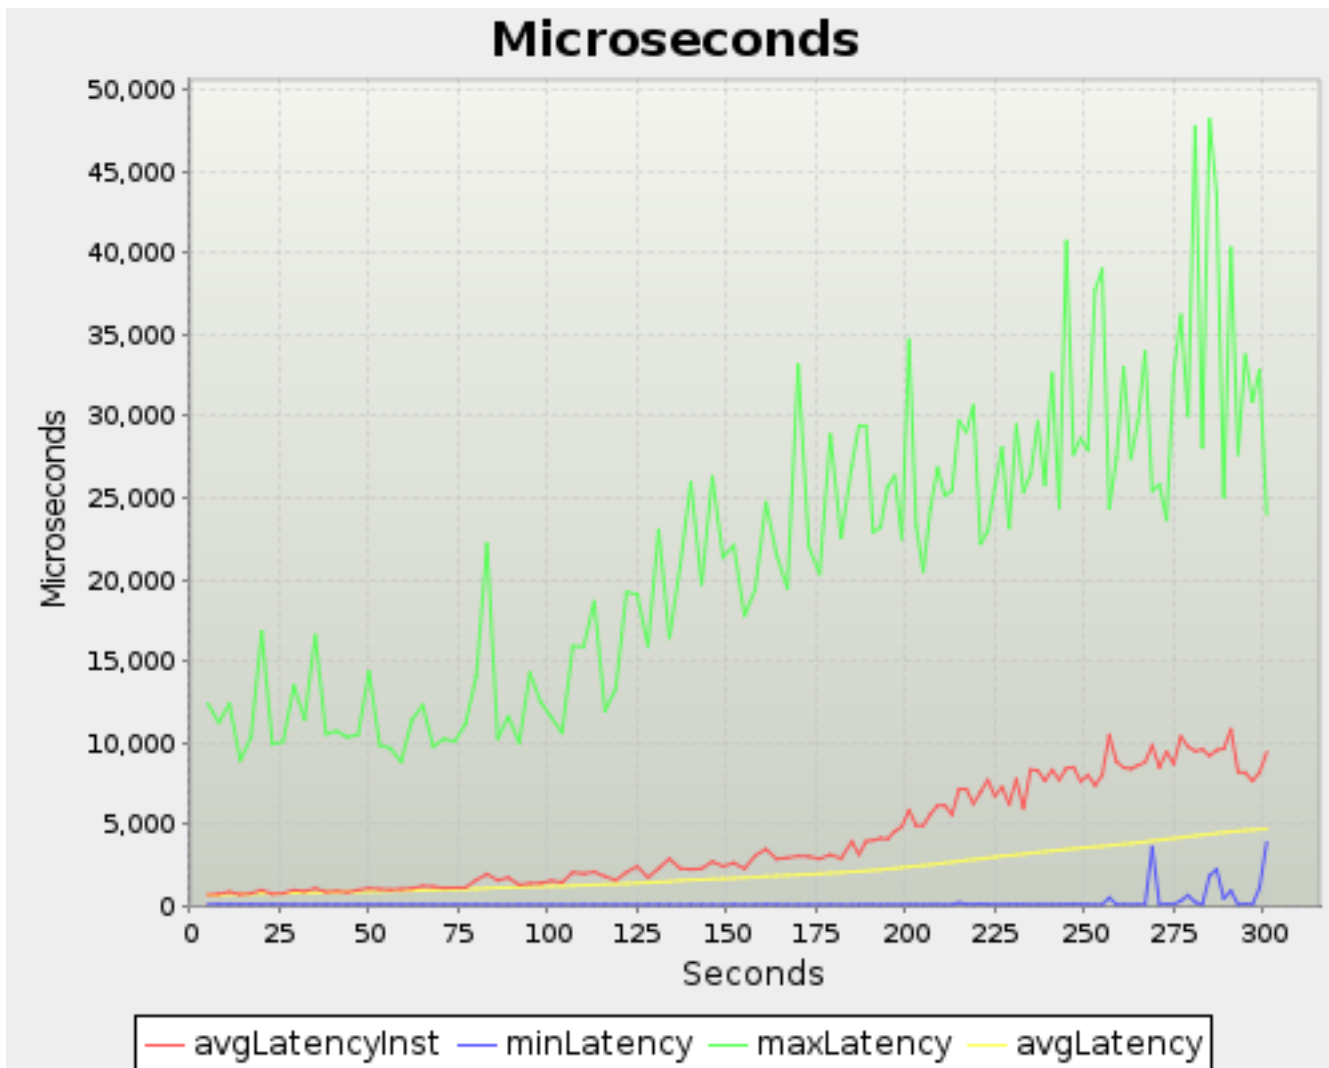

6.2.3.1. Microseconds

time	avgLatency	avgLatencyInst	maxLatency	minLatency
5.000	671.6087283671934	701.1060931899642	12,397.5	99.75
8.000	658.854657687991	744.676129032258	11,242	112.62499999999999
11.000	746.2257591793535	876.1428571428571	12,397	110.5
14.000	736.1024621839462	722.3012106537531	8,924.874999999995	108.5
17.000	749.67728115345	781.760655737705	10,327.874999999995	112.87499999999999
20.000	773.6964067622292	983.1030701754386	16,818.75	105.25
23.000	780.9625423287314	752.7507836990595	9,929.25	108.37499999999999
26.000	787.4305558565392	792.7991679273828	10,070	107.25
29.000	800.7401232063153	986.1698590531262	13,505.874999999995	106.37499999999999
32.000	816.1968051421696	909.552913596785	11,454.25	98.12499999999999
35.000	834.488245357468	1,088.984102244389	16,569.5	105.37499999999999
38.000	843.3099330208447	871.9062590975254	10,549.374999999995	102.5
41.000	861.3464055799757	923.704539047082	10,707.125	98.37499999999999
44.000	866.6424963509257	849.8678938819708	10,349.874999999995	99.12499999999999
47.000	879.0406157397836	990.0643158678918	10,503.874999999995	105.25
50.000	893.2039504794685	1,094.800585896631	14,359.874999999995	100
53.000	904.0075655247226	1,043.68635986733	9,879.374999999995	104
56.000	931.3666897572942	1,008.7555066079295	9,668.625	103
59.000	939.6103163981252	1,043.0438247011953	8,850	95.87499999999999
62.000	952.1629347358812	1,091.6311211949328	11,389.75	100.87499999999999
65.000	975.0688417299568	1,232.974917612596	12,303.75	102.37499999999999
68.000	990.5500951058785	1,196.917037290455	9,768.125	90.12499999999999
71.000	1,011.217247208878	1,109.6909595696686	10,239.5	98.12499999999999
74.000	1,022.1718187794413	1,131.7258225324028	10,084.25	96.62499999999999
77.000	1,038.6825469969485	1,140.0495972200285	11,178.625	100.12499999999999