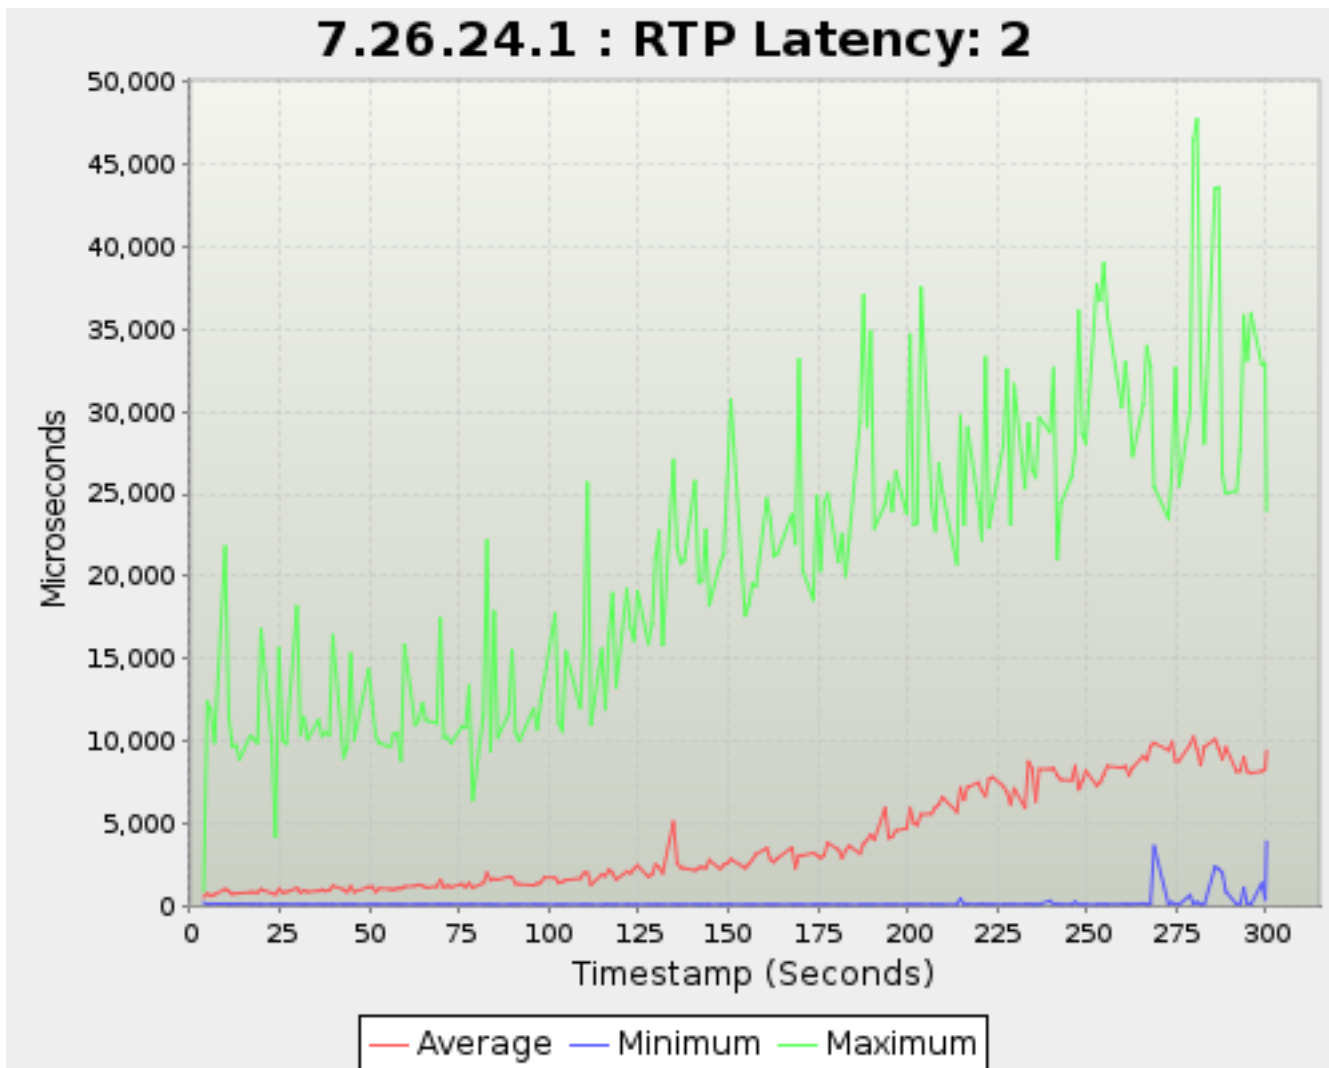

7.26.24.1. RTP Latency: 2

Timestamp	Average	Minimum	Maximum
<i>Seconds</i>		<i>Microseconds</i>	
3.759	554.7692307692307	220.25	932.375
4.779	759.8566221142163	135.875	12,397.5
5.780	628.4212328767123	124.75	11,924.0
6.780	705.0316395014381	148.5	9,952.625
9.780	1,033.7614917606245	145.375	21,816.125
10.780	914.4555189456343	115.875	11,517.875
11.758	743.5672559569562	132.5	9,689.375
12.758	767.2637114951165	123.625	9,752.125
13.780	792.4414893617021	146.75	8,924.875
16.781	839.6858024691358	128.75	10,327.875
17.758	843.6830601092896	111.875	10,156.125
18.781	817.3103254769921	118.0	9,911.875
19.759	1,023.7843137254902	113.375	16,818.75
22.781	791.9083585095669	126.0	9,929.25
23.780	721.8186983471074	112.875	4,216.625
24.781	1,037.3759842519685	128.75	15,621.25
25.780	836.7149781871061	115.25	10,070.0
26.781	857.3457394711068	120.5	9,838.375
29.780	1,091.5445873081708	115.25	18,176.0
30.780	827.811825636599	110.5	10,420.25
31.758	953.6985138004246	115.375	11,454.25
32.780	868.2879901960785	118.375	10,140.125
35.780	933.752655538695	119.5	11,275.875
36.780	992.8092354277063	117.375	10,316.875