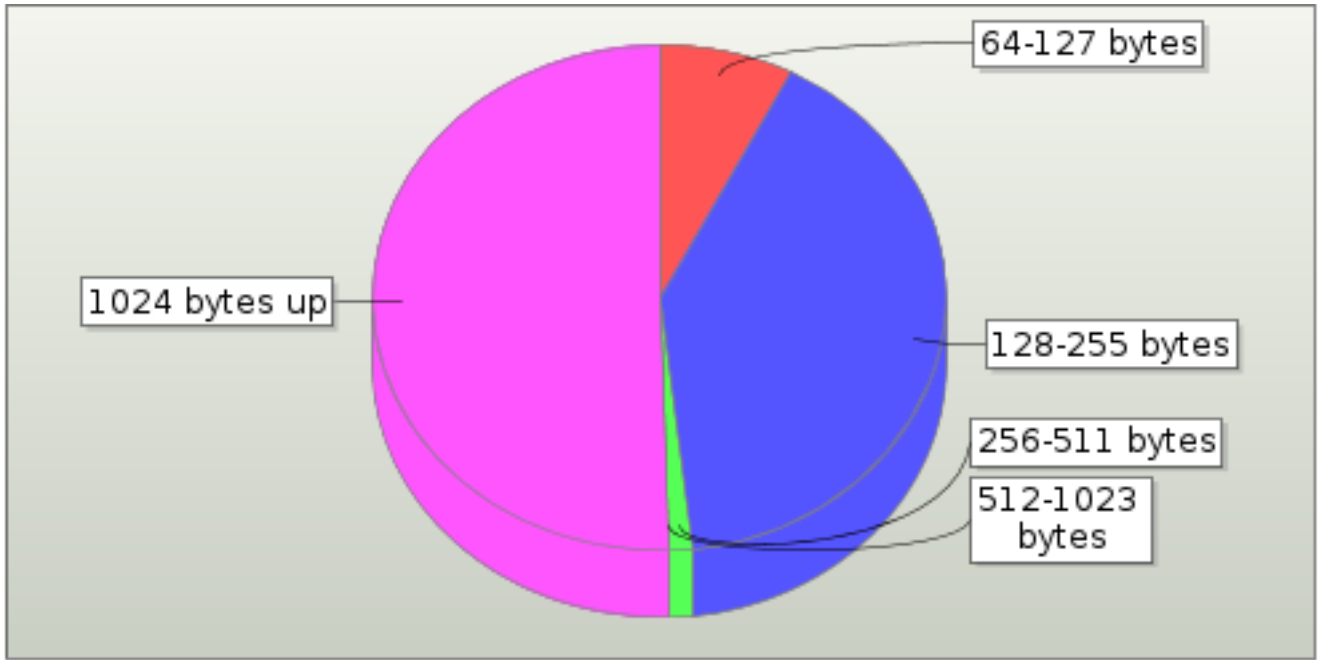

7.23. Received Frame Size

Received Frame Size statistics are currently aggregated "per interface", and not "per test component".

Measurement	Value (Frames)
64-127 bytes	1,001,865
128-255 bytes	5,388,312
256-511 bytes	168,641
512-1023 bytes	1,859
1024 bytes up	6,706,392