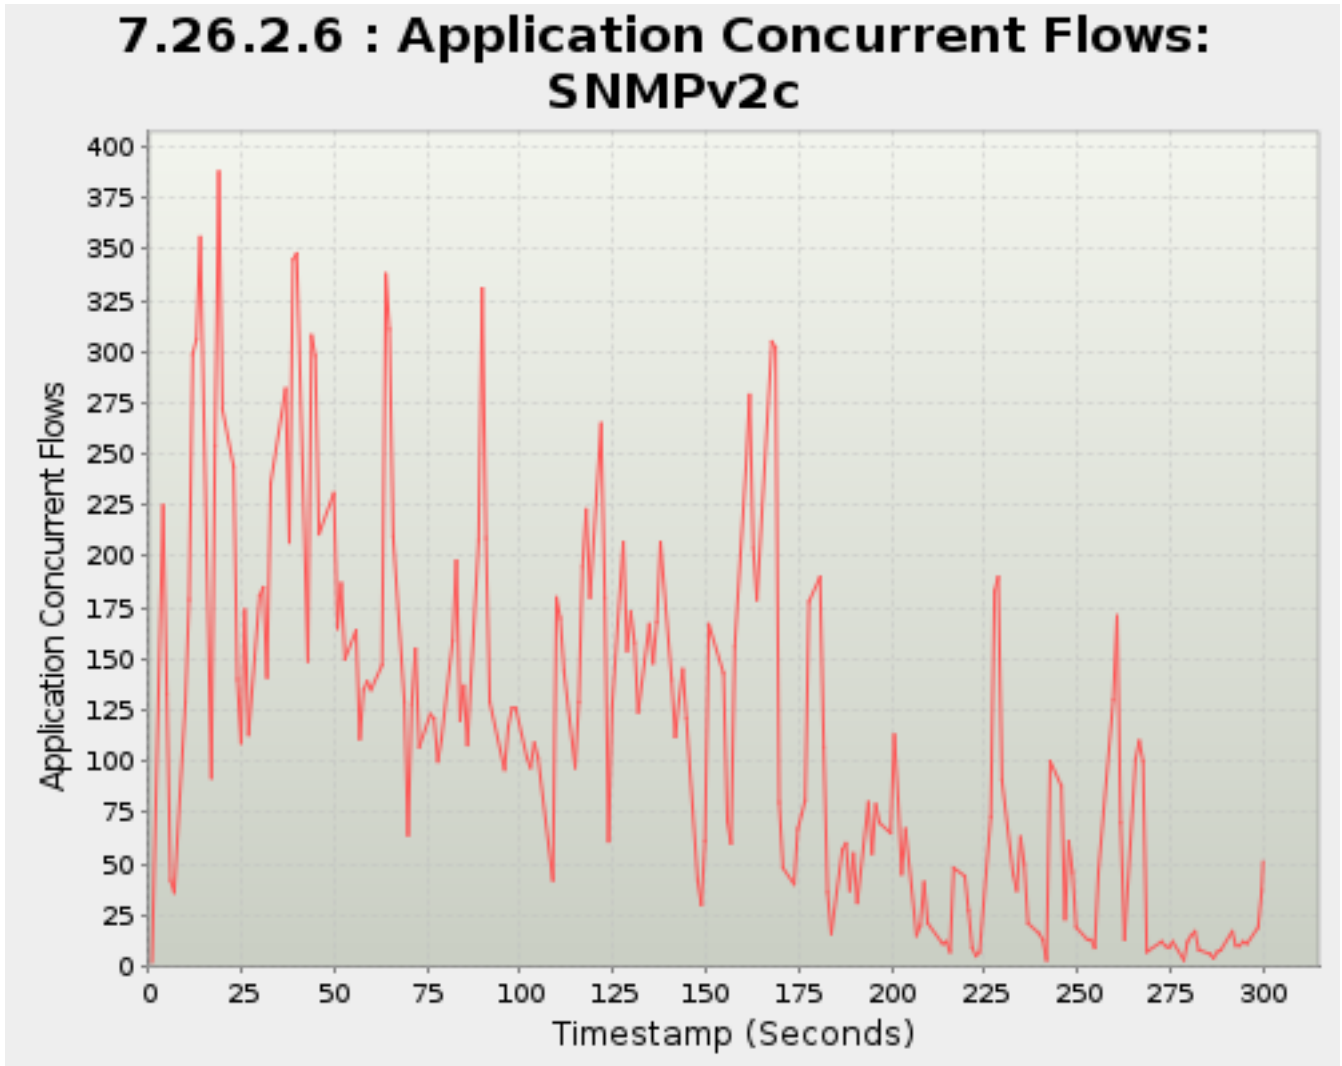

7.26.2.6. Application Concurrent Flows: SNMPv2c

Timestamp	Application Concurrent Flows
<i>Seconds</i>	<i>Flows</i>
0.779	2
3.759	225
4.779	133
5.780	42
6.780	36
9.780	129
10.780	179
11.758	299
12.758	306
13.780	356
16.781	92
17.758	254
18.781	388
19.759	272
22.781	244
23.780	140
24.781	109
25.780	174
26.781	113
29.780	181
30.780	185
31.758	141
32.780	236
36.780	282