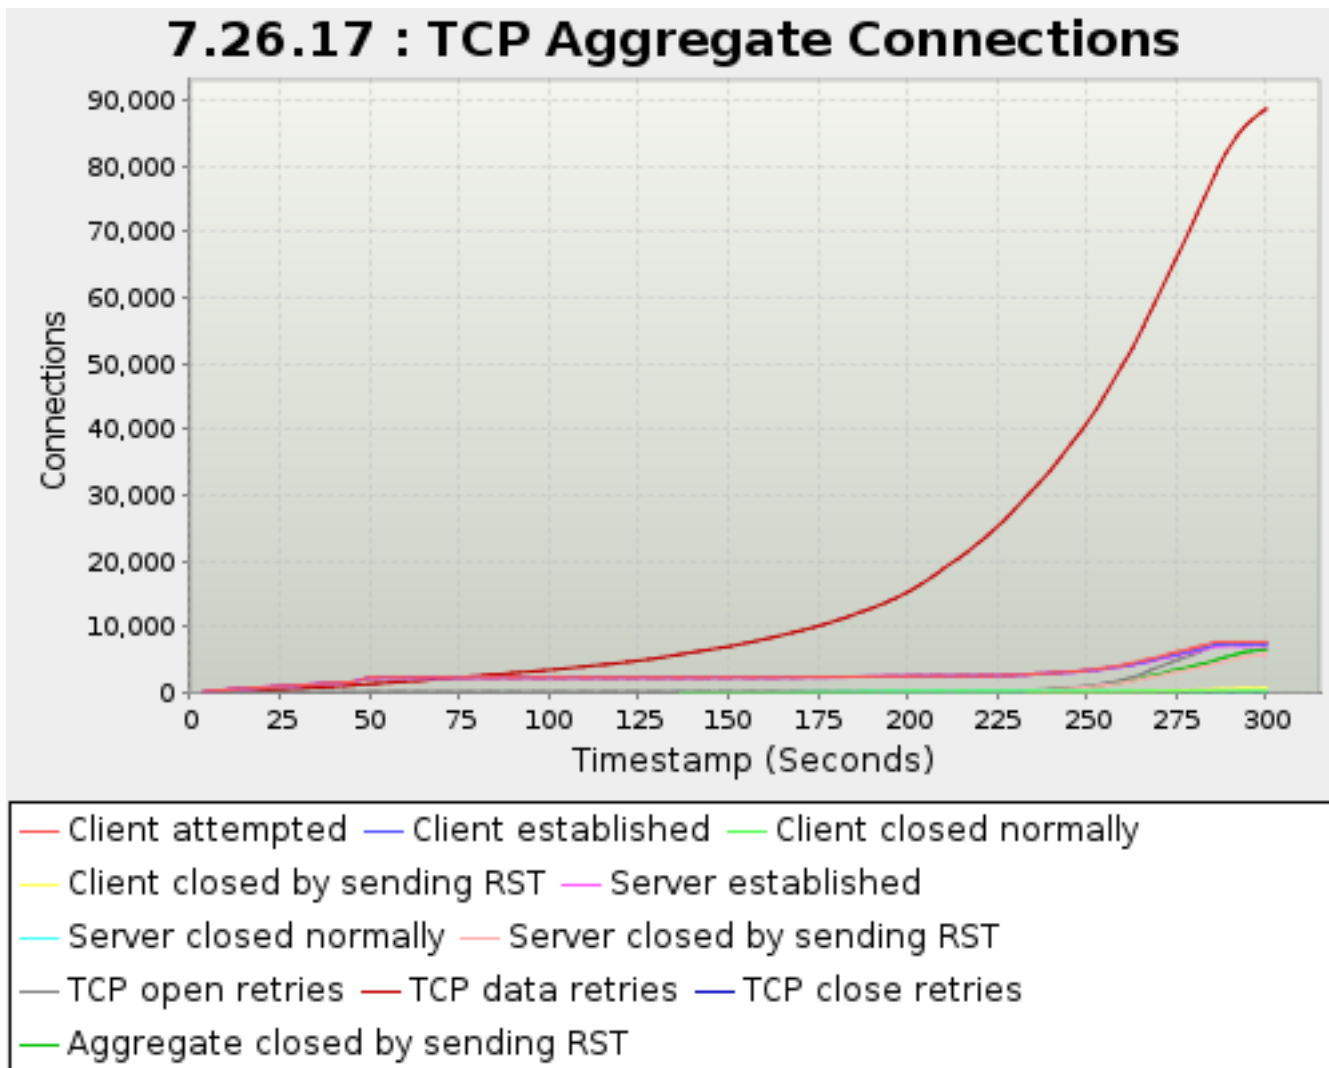

7.26.17. TCP Aggregate Connections

Timestamp	Client attempted	Client established	Client closed normally	Client closed by sending RST	Server established	Server closed normally	Server closed by sending RST	TCP open retries	TCP data retries	TCP close retries	Aggregate closed by sending RST
Seconds	TCP Sessions										
3.759	190	190	0	0	187	0	0	54	22	0	0
4.779	245	245	0	0	244	0	0	58	37	0	0
5.780	290	289	0	0	289	0	0	59	47	0	0
6.780	343	342	0	0	342	0	0	63	66	0	0
9.780	451	451	0	0	451	0	0	73	131	0	0
10.780	510	509	0	0	509	0	0	76	152	0	0
11.758	564	563	0	0	563	0	0	77	168	0	0
12.758	609	607	0	0	607	0	0	80	189	0	0
13.780	645	644	0	0	644	0	0	80	215	0	0
16.781	734	732	0	0	731	0	0	85	275	0	0
17.758	769	769	0	0	768	0	0	89	301	0	0
18.781	799	797	0	0	795	0	0	93	321	0	0
19.759	832	832	0	0	831	0	0	100	348	0	0
22.781	923	922	0	0	922	0	0	103	434	0	0
23.780	966	966	0	0	967	0	0	107	469	0	0
24.781	999	999	0	0	998	0	0	109	498	0	0
25.780	1,033	1,033	0	0	1,032	0	0	110	534	0	0
26.781	1,057	1,056	0	0	1,055	0	0	111	566	0	0
29.780	1,148	1,148	0	0	1,147	0	0	117	658	0	0
30.780	1,187	1,186	0	0	1,186	0	0	119	689	0	0