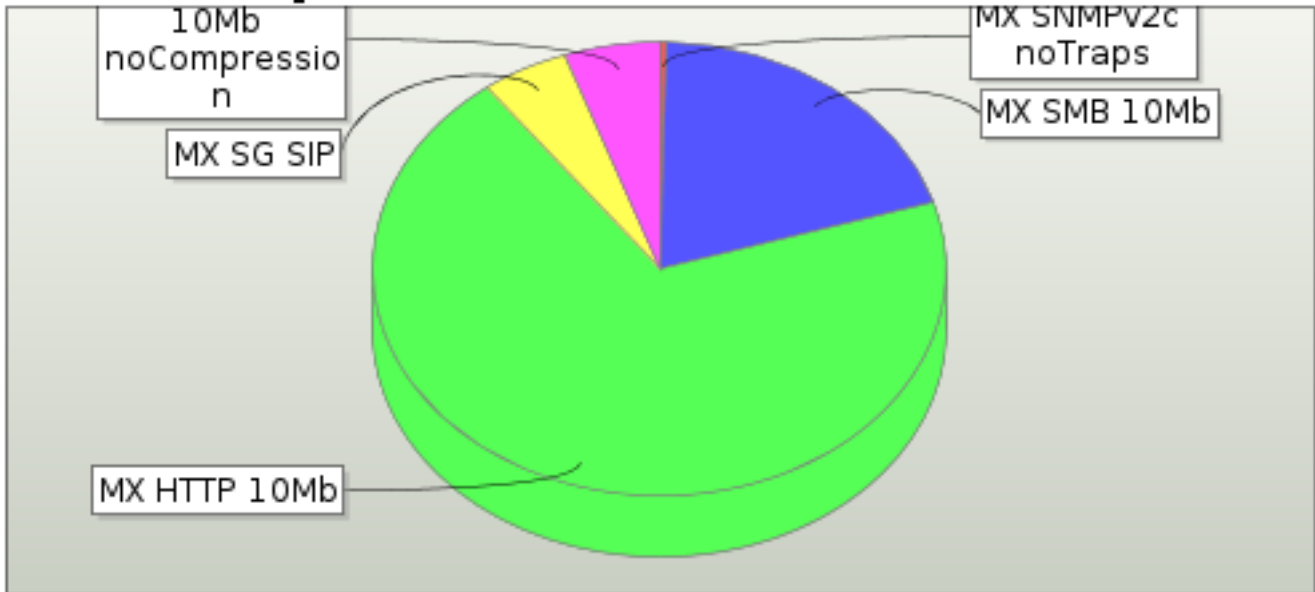

7.9. Super Flow Data

Super Flow Data Transmitted