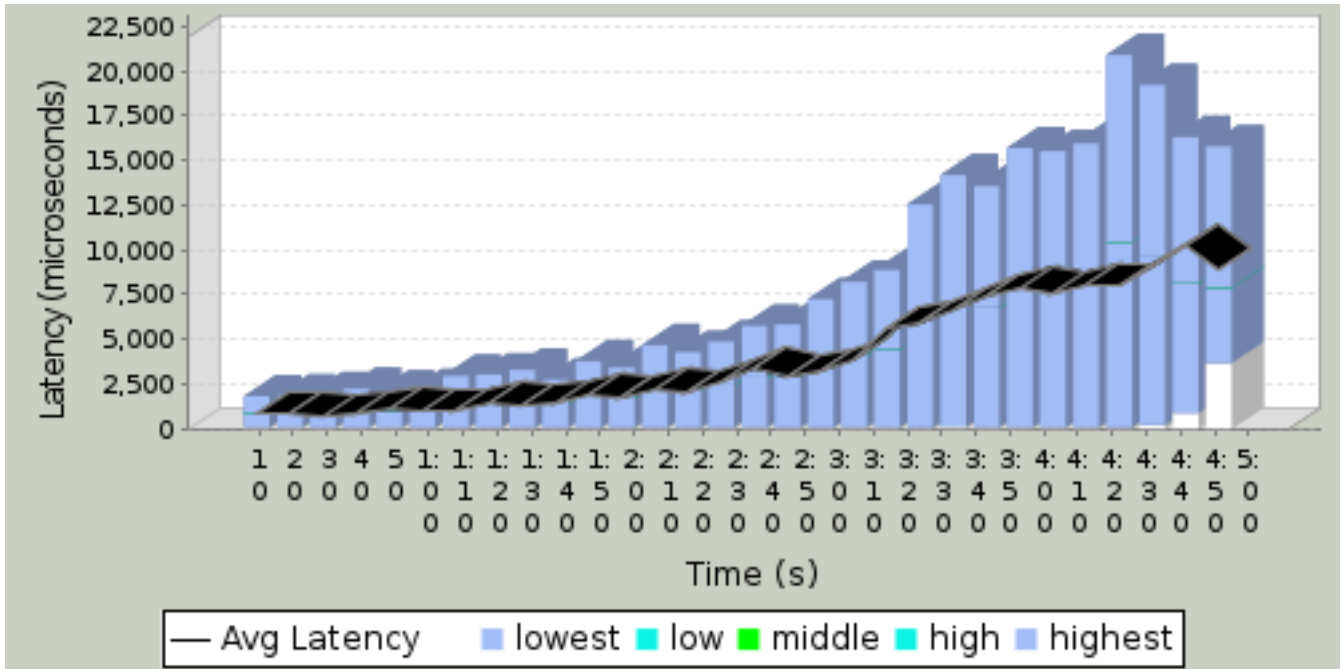

7.26.31.2. Frame Latency Distribution: 2

This chart shows latency ranges on the Y axis. The length of a colored bucket signifies its size relative to the total latency spread. It does not correspond to the number of packets.

The latency buckets are generated each second to an ideal normal curve, real packet latencies should be close but not exactly normal.

Buckets are generated as - bucket1 (dark blue): lowest 2.2%; bucket2 (light blue): low 13.7%; bucket3 (green): middle 68.2%; bucket4 (light blue): high 13.7%; bucket5 (dark blue): highest 2.2%

68.2% of packets sent during the interval (ideally) will be in the middle bucket (green).

Layer 2 and 3 tests on 1Gig blades do not support dynamic latency. These tests will have static 10,100,1000,10000,10000+ ms buckets.

Timestamp	Average Latency	lowest latency	low latency	middle latency	high latency	highest latency	lowest count	low count	middle count	high count	highest count
microseconds							packets				
2.758	655.440	108.625 ≤ 10.000	10.000 < 100.000	100.000 < 1000.000	1000.000 < 10000.000	> 10000.000	0	0	583 79.212%	153 20.788%	0
3.759	616.108	113.375 ≤ 655.375	655.375 < 655.500	655.500 < 655.625	655.625 < 655.750	> 655.750	417 79.127%	1 0.190%	0	0	109 20.683%
5.780	570.416	111.000 ≤ 701.000	701.000 < 701.125	701.125 < 701.250	701.250 < 701.375	> 701.375	1,133 84.933%	0	1 0.075%	0	200 14.993%
6.780	627.993	111.125 ≤ 570.375	570.375 < 570.500	570.500 < 570.625	570.625 < 570.750	> 570.750	1,210 76.293%	0	1 0.063%	0	375 23.644%
8.780	768.783	114.375 ≤ 744.750	744.750 < 744.875	744.875 < 745.000	745.000 < 745.125	> 745.125	1,381 80.478%	1 0.058%	0	0	334 19.464%