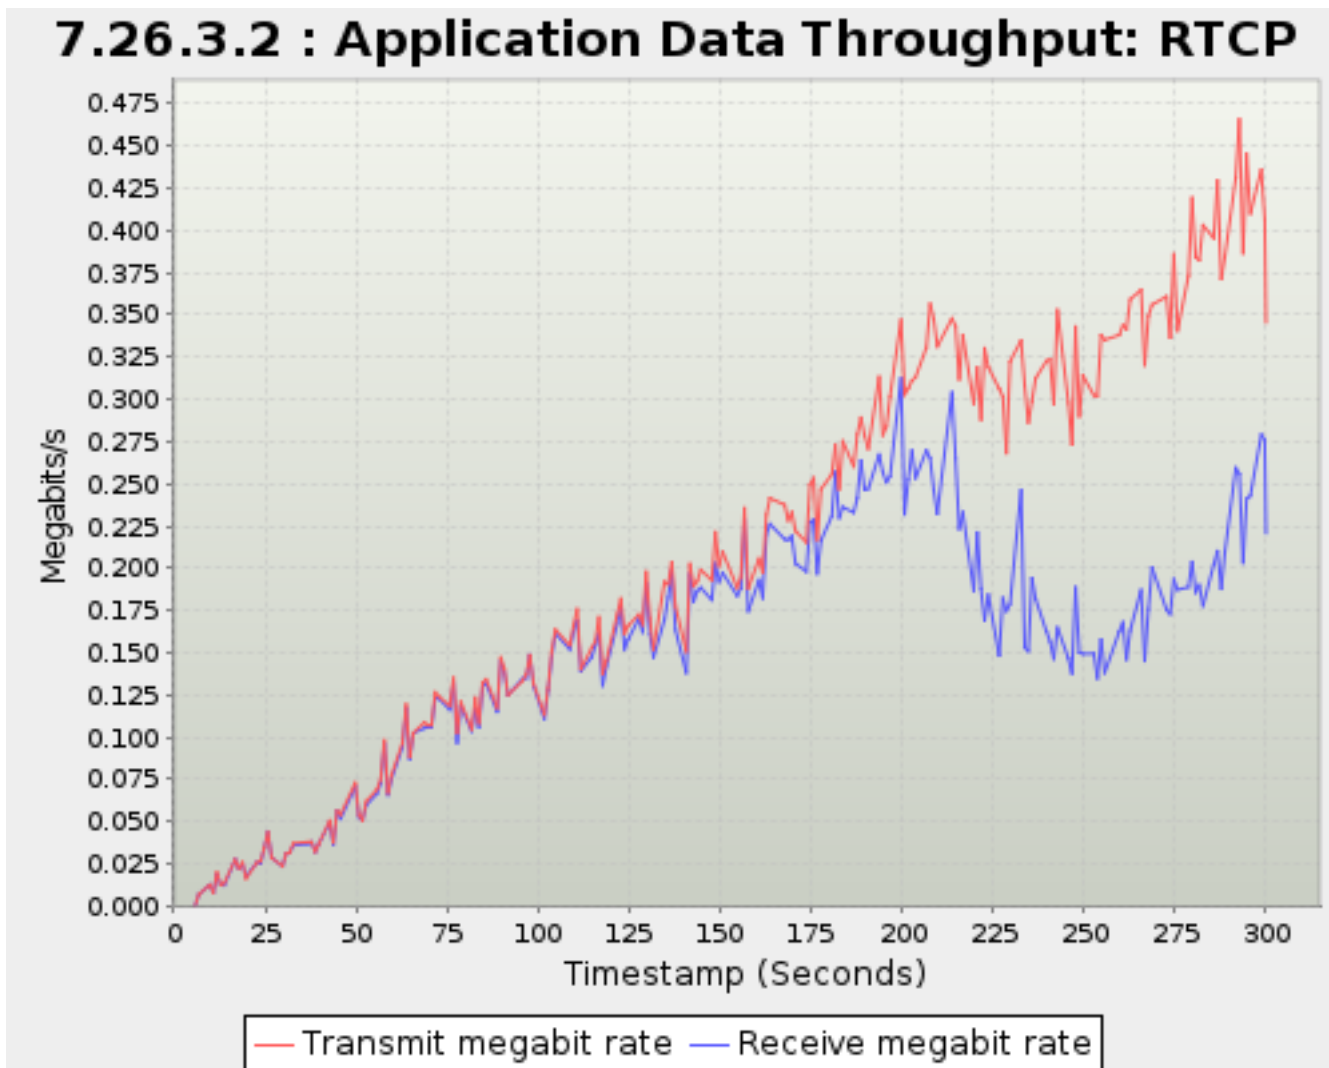

7.26.3.2. Application Data Throughput: RTCP

Data Rate shown includes Ethernet overhead.

Rates can fluctuate slightly above the physical maximum due to round-off errors in calculations.

Physical speeds on fiber optic can legitimately exceed 10Gbps.

Timestamp	Transmit megabit rate	Receive megabit rate
<i>Seconds</i>	<i>Megabits/s</i>	
5.780	0.0003986	0.0003986
6.780	0.006912	0.006912
9.780	0.01267	0.01267
10.780	0.008064	0.008064
11.758	0.02002	0.01885
12.758	0.01267	0.01267
13.780	0.01353	0.01240
16.781	0.02762	0.02762
17.758	0.02240	0.02240
18.781	0.02590	0.02477
19.759	0.01649	0.01767
22.781	0.02593	0.02593
23.780	0.02652	0.02537
24.781	0.03453	0.03453
25.780	0.04382	0.04382
26.781	0.02877	0.02877
29.780	0.02367	0.02367
30.780	0.03110	0.03110
31.758	0.03180	0.03180