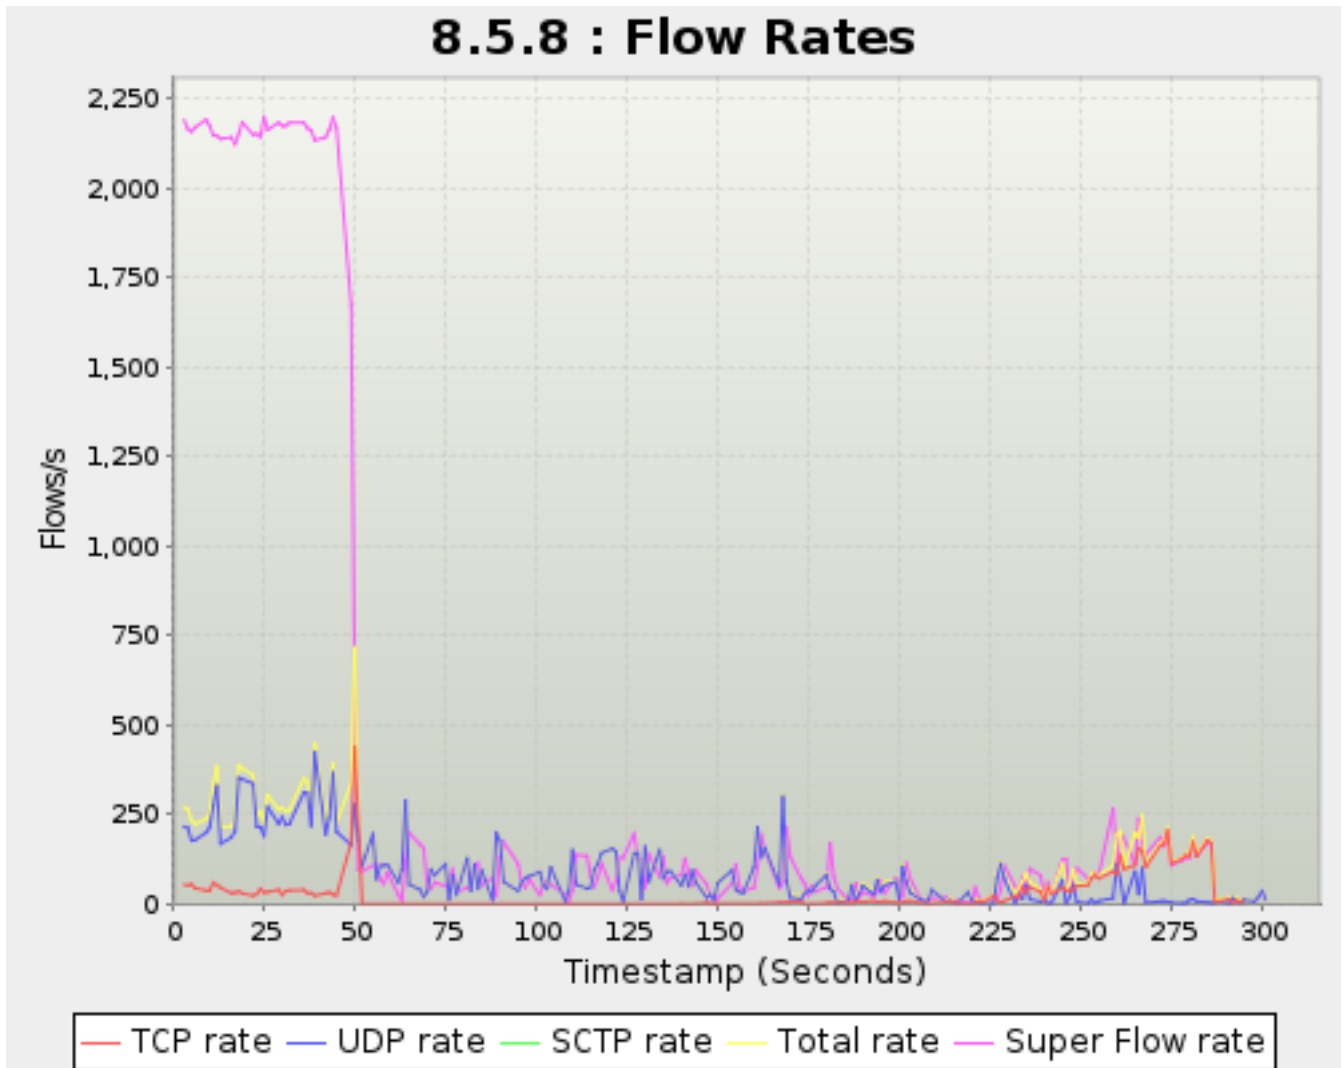

8.5.8. Flow Rates

Timestamp	TCP rate	UDP rate	SCTP rate	Total rate	Super Flow rate
<i>Seconds</i>	<i>Flows/s</i>				
0	0.00	0.00	0.00	0.00	0.00
2.783	54.78	216.1	0.00	270.9	~2189
3.789	52.68	212.7	0.00	265.4	~2164
4.778	55.61	~178	0.00	233.6	~2157
5.777	45.05	179.2	0.00	224.2	~2169
8.777	38.27	199.4	0.00	237.7	~2190
9.777	38	214	0.00	252	2,173
10.777	60	275	0.00	335	2,147
11.789	53.36	~330	0.00	383.4	~2145
12.789	46	169	0.00	215	2,137
15.777	31.03	186.2	0.00	217.2	~2141
16.777	32	204	0.00	236	2,122
17.789	35.57	352.8	0.00	388.3	~2150
18.777	30.36	349.2	0.00	379.6	~2183
21.788	24.05	336.7	0.00	360.7	~2148
22.778	28.28	216.2	0.00	244.4	~2151
23.778	43	215	0.00	258	2,142
24.778	33	191	0.00	224	2,197
25.777	34.03	271.3	0.00	305.3	~2162
28.789	40.55	224.5	0.00	265.1	~2182
29.778	26.29	242.7	0.00	~269	~2173
30.778	37	222	0.00	259	2,173
31.789	38.58	224.5	0.00	263.1	~2182
35.777	40	312	0.00	352	2,182