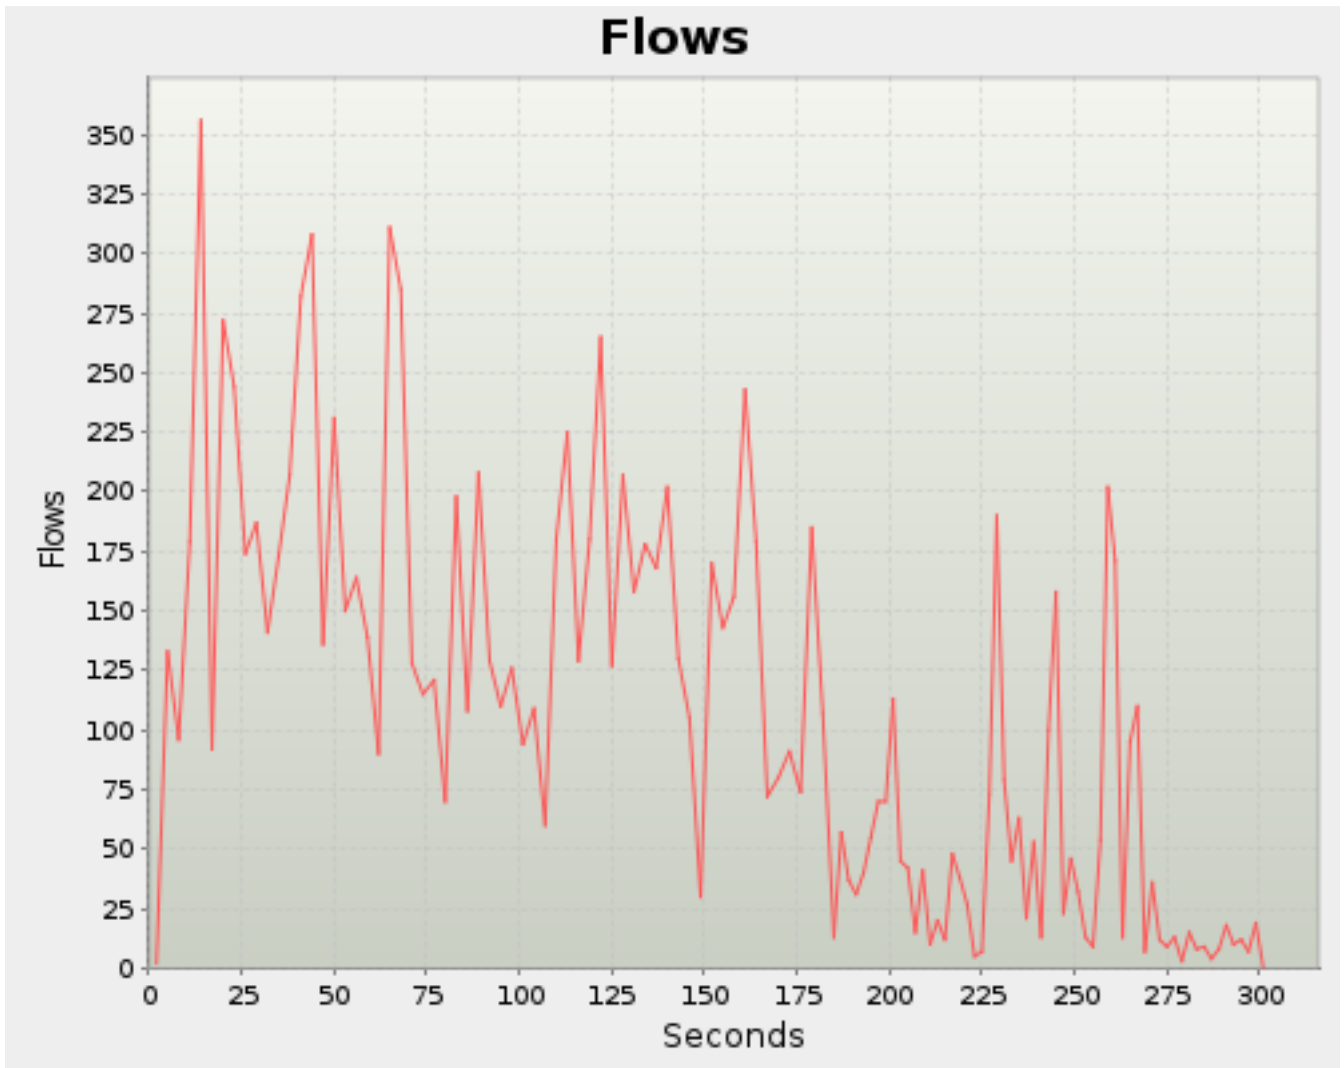

6.3.12.2. Flows

time	concurrentAppFlows
2.000	2
5.000	133
8.000	96
11.000	179
14.000	356
17.000	92
20.000	272
23.000	244
26.000	174
29.000	187
32.000	141
35.000	173
38.000	207
41.000	282
44.000	308
47.000	136
50.000	231
53.000	150
56.000	164
59.000	139
62.000	90
65.000	311
68.000	285
71.000	128
74.000	115