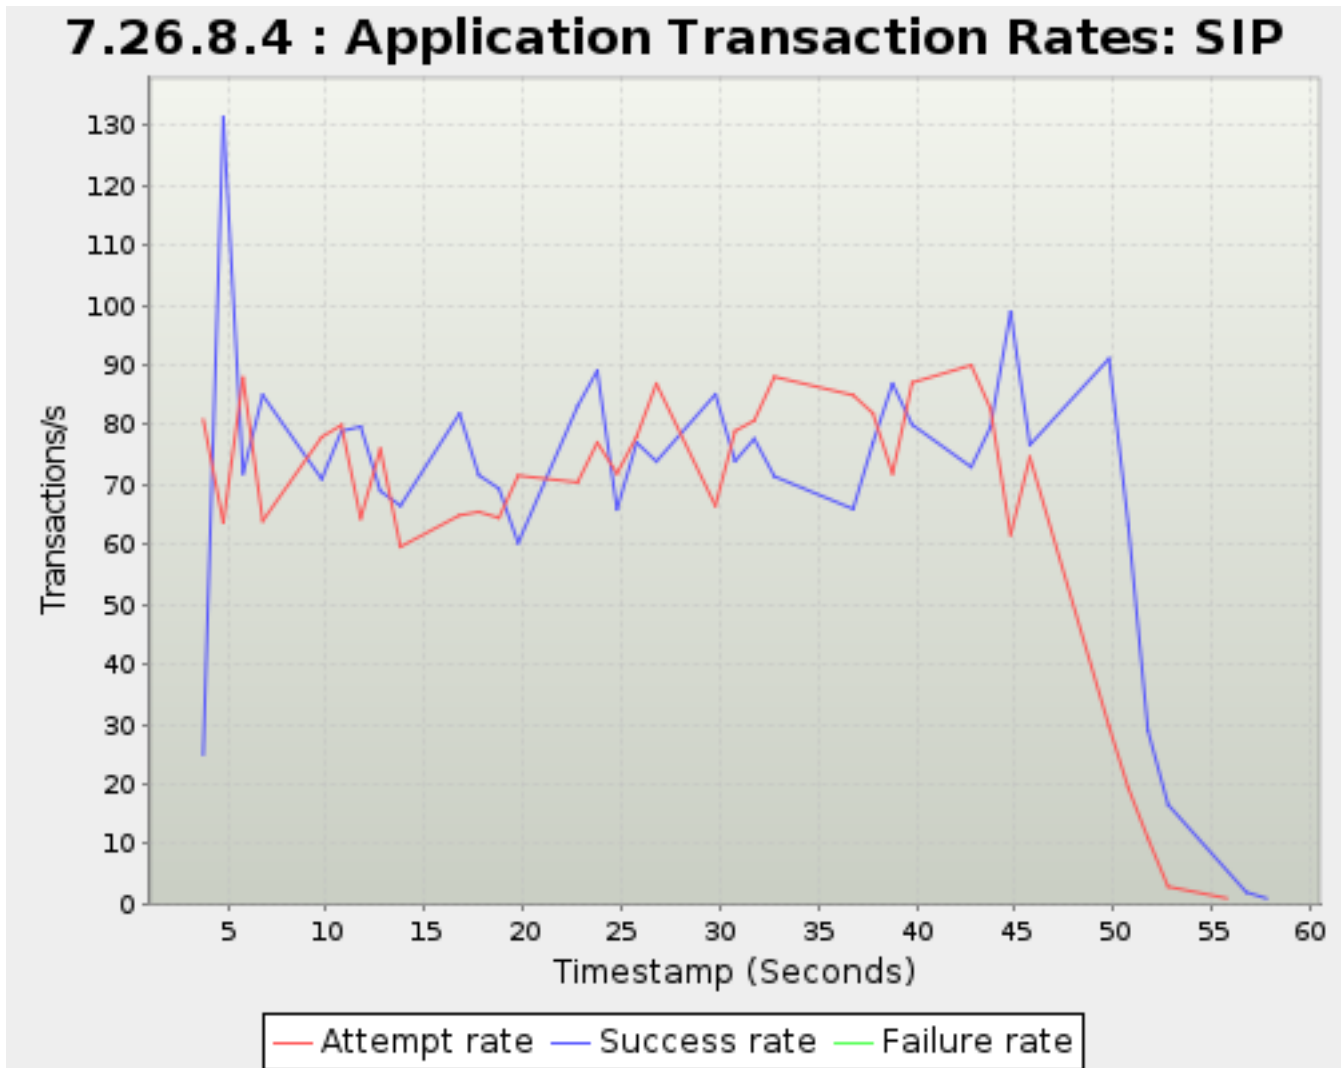

7.26.8.4. Application Transaction Rates: SIP

Timestamp	Attempt rate	Success rate	Failure rate
<i>Seconds</i>		<i>Transactions/s</i>	
3.759	80.92	24.98	0.00
4.779	63.73	131.4	0.00
5.780	87.91	71.93	0.00
6.780	64	85	0.00
9.780	78	71	0.00
10.780	80	79	0.00
11.758	64.42	79.75	0.00
12.758	76	69	0.00
13.780	59.69	66.54	0.00
16.781	64.94	81.92	0.00
17.758	65.51	71.65	0.00
18.781	64.52	69.40	0.00
19.759	71.57	60.33	0.00
22.781	70.45	83.17	0.00
23.780	77.08	89.09	0.00
24.781	71.93	65.93	0.00
25.780	78.08	77.08	0.00
26.781	86.91	73.93	0.00
29.780	66.54	85.13	0.00
30.780	79	74	0.00
31.758	80.78	77.71	0.00
32.780	88.06	71.43	0.00
36.780	85	66	0.00
37.780	82	77	0.00