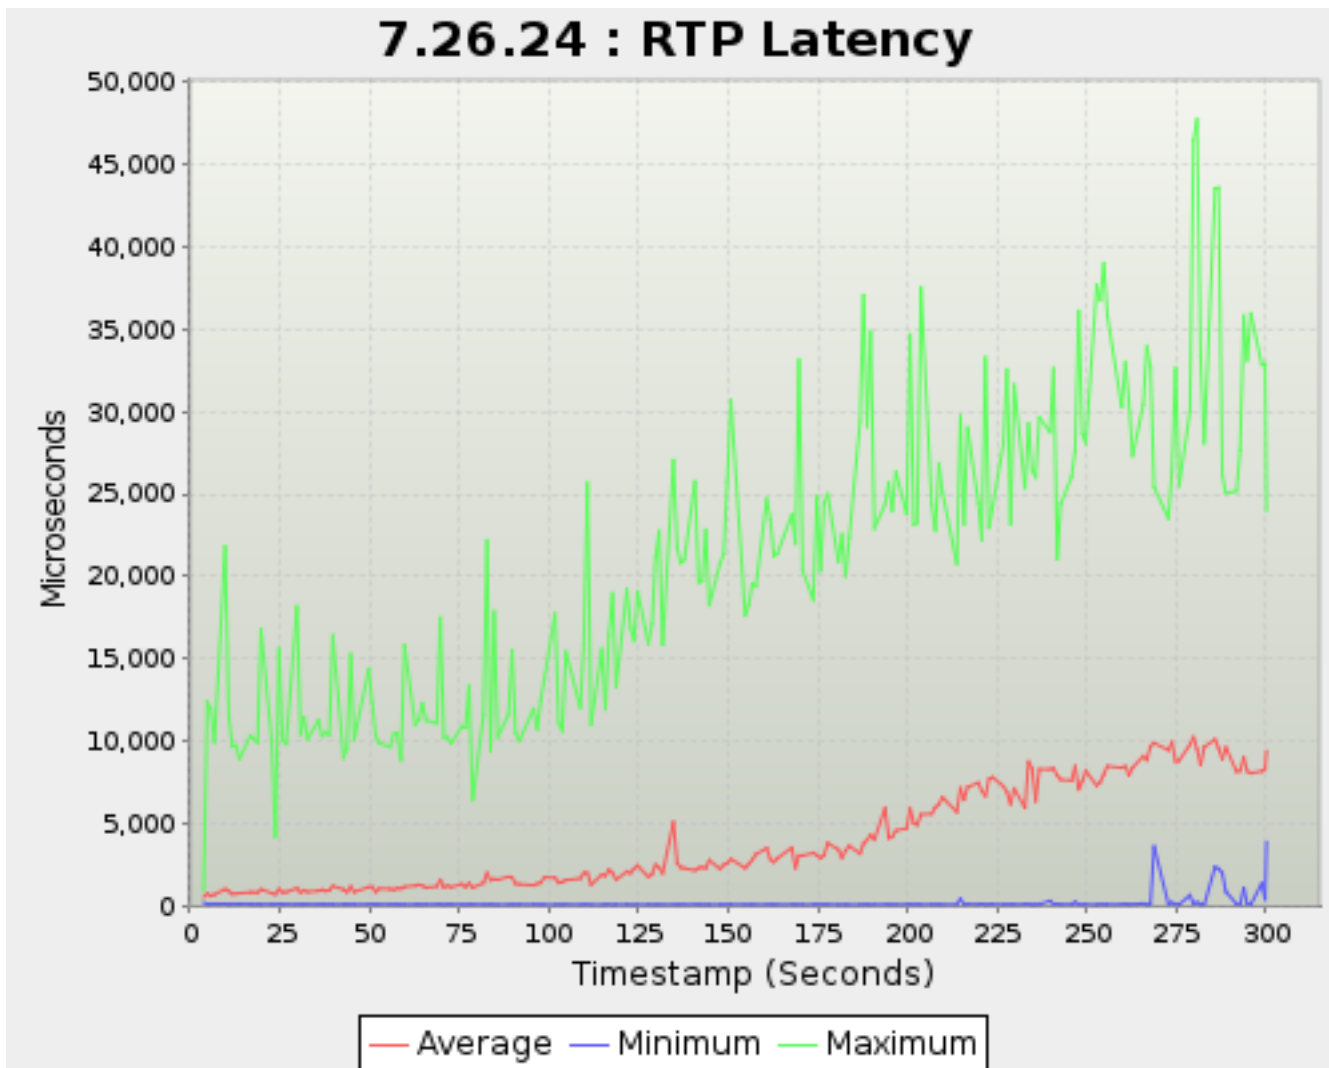

7.26.24. RTP Latency

Timestamp	Average	Minimum	Maximum
<i>Seconds</i>		<i>Microseconds</i>	
3.759	554.7692307692307	220.25	932.375
4.779	759.8566221142163	135.875	12,397.5
5.780	628.4212328767123	124.75	11,924.0
6.780	705.0316395014381	148.5	9,952.625
9.780	1,033.7614917606245	145.375	21,816.125
10.780	914.4555189456343	115.875	11,517.875
11.758	743.5672559569562	132.5	9,689.375
12.758	767.2637114951165	123.625	9,752.125
13.780	792.4414893617021	146.75	8,924.875
16.781	839.6858024691358	128.75	10,327.875
17.758	843.6830601092896	111.875	10,156.125
18.781	817.3103254769921	118.0	9,911.875
19.759	1,023.7843137254902	113.375	16,818.75
22.781	791.9083585095669	126.0	9,929.25
23.780	721.8186983471074	112.875	4,216.625
24.781	1,037.3759842519685	128.75	15,621.25
25.780	836.7149781871061	115.25	10,070.0
26.781	857.3457394711068	120.5	9,838.375
29.780	1,091.5445873081708	115.25	18,176.0
30.780	827.811825636599	110.5	10,420.25
31.758	953.6985138004246	115.375	11,454.25
32.780	868.2879901960785	118.375	10,140.125
35.780	933.752655538695	119.5	11,275.875
36.780	992.8092354277063	117.375	10,316.875