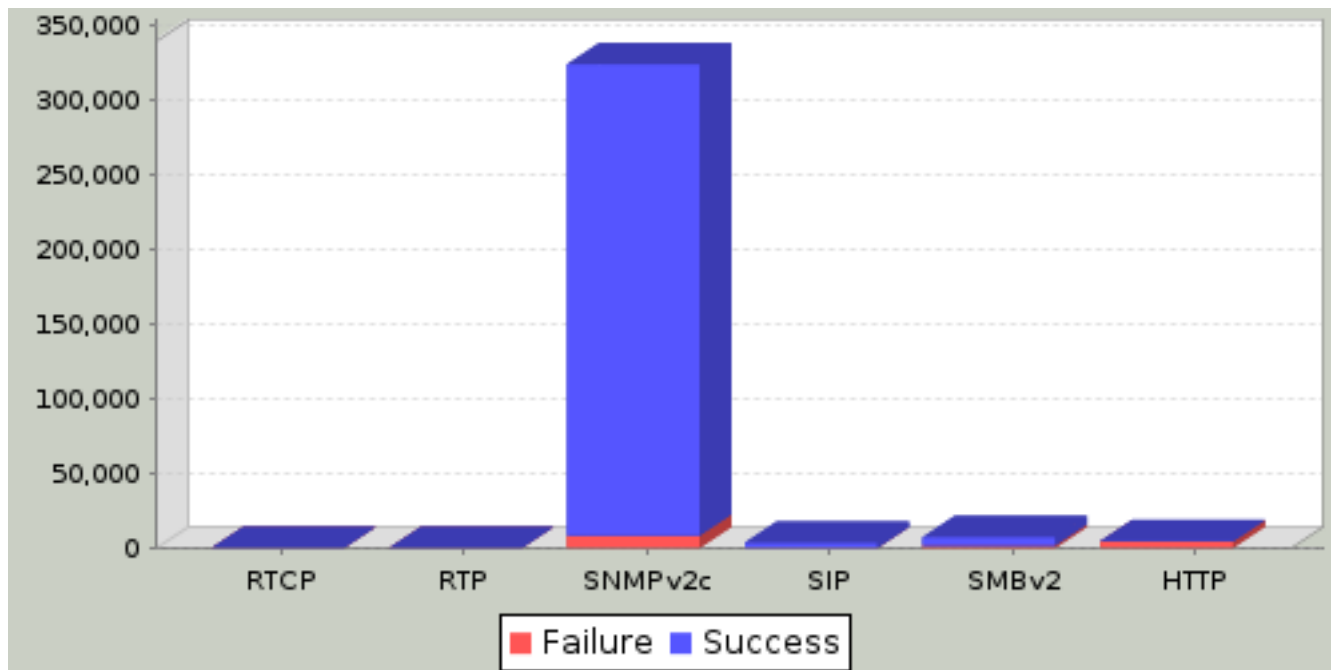

7.11. Application Transactions Summary

Protocol	Success (Transactions)	Failure (Transactions)
RTCP	0	0
RTP	0	0
SNMPv2c	329,309	8,712
SIP	3,749	0
SMBv2	5,723	1,840
HTTP	220	4,532