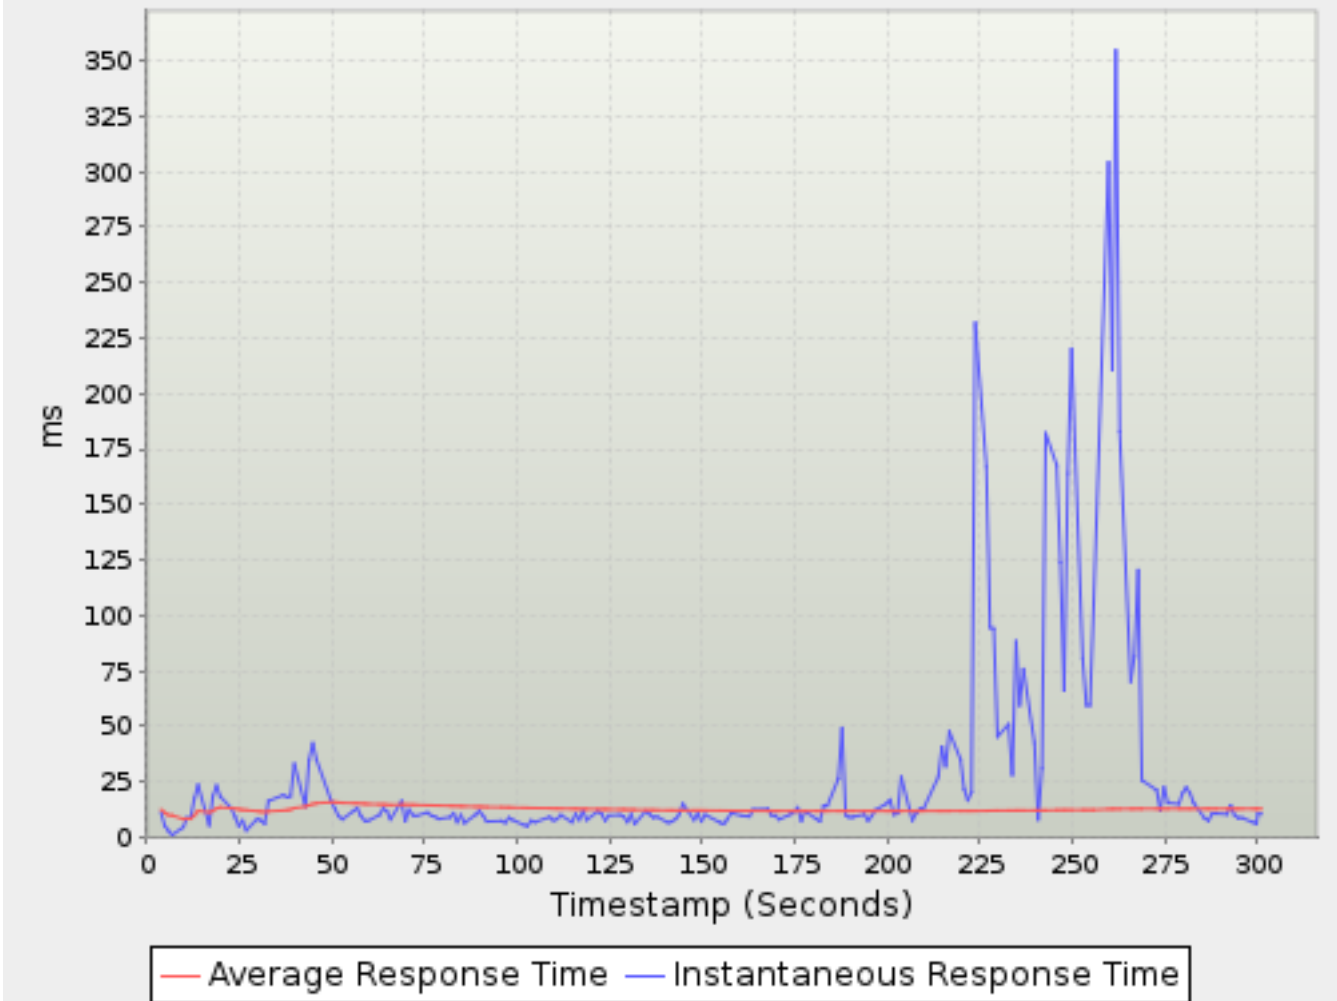

7.26.9.6. Application Response Time: SNMPv2c

7.26.9.6 : Application Response Time: SNMPv2c

Timestamp	Average Response Time	Instantaneous Response Time
<i>Seconds</i>		<i>Milliseconds</i>
0.779	0.0000	0.0000
3.759	12.4609	11.1361
4.779	11.0924	5.1586
5.780	9.9787	2.8732
6.780	9.8429	1.0179
9.780	8.1858	4.5202
10.780	8.2597	8.7570
11.758	8.3173	8.6102
12.758	9.7839	17.3264
13.780	11.8529	23.5369
16.781	11.2707	5.3921
17.758	11.8077	18.3958
18.781	12.9760	23.2726
19.759	13.4800	18.3565
22.781	13.1030	13.0049
23.780	12.9095	9.1311
24.781	12.6201	5.0973
25.780	12.3596	7.5130
26.781	12.2337	3.1031
29.780	11.7100	8.2399
30.780	11.5584	7.5410
31.758	11.4275	6.1505
32.780	11.6319	16.2889
36.780	12.0582	18.9808