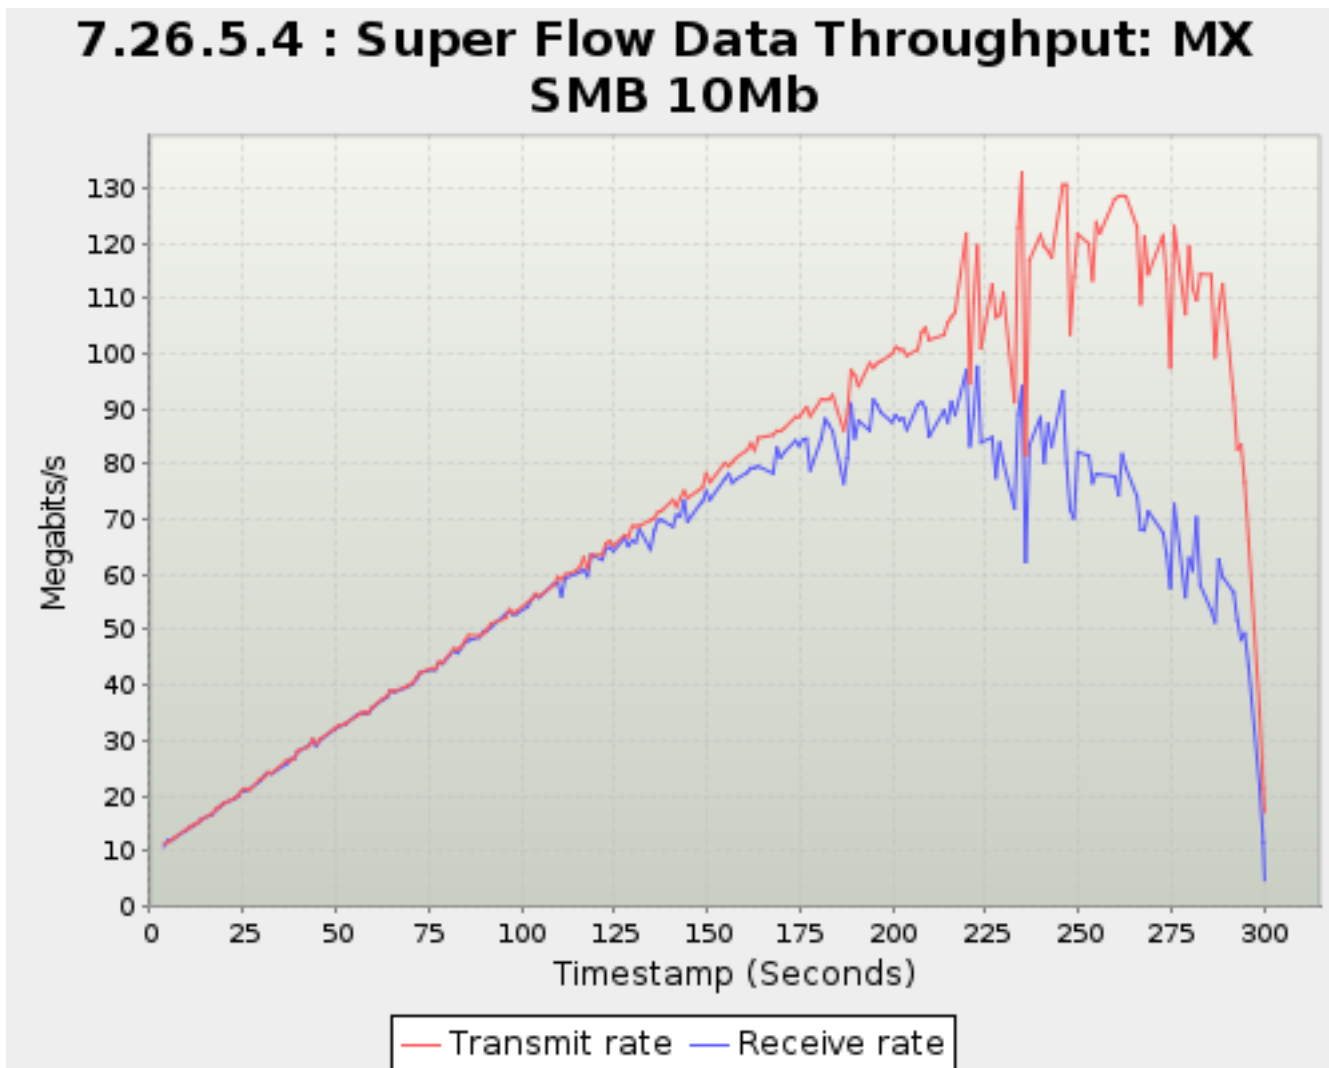

7.26.5.4. Super Flow Data Throughput: MX SMB 10Mb

Data Rate shown includes Ethernet overhead.

Rates can fluctuate slightly above the physical maximum due to round-off errors in calculations.

Physical speeds on fiber optic can legitimately exceed 10Gbps.

Timestamp	Transmit rate	Receive rate
<i>Seconds</i>	<i>Megabits/s</i>	
0.779	0.00	0.00
3.759	11.28	10.84
4.779	11.54	11.87
5.780	~12	11.95
6.780	12.51	12.46
9.780	13.90	13.75
10.780	14.28	14.31
11.758	14.79	14.65
12.758	~15	14.99
13.780	15.74	15.69
16.781	16.74	16.65
17.758	17.60	17.42
18.781	~18	17.99
19.759	18.61	18.57
22.781	19.55	19.46
23.780	20.06	19.98
24.781	20.97	20.88
25.780	21.28	20.90
26.781	21.04	21.22