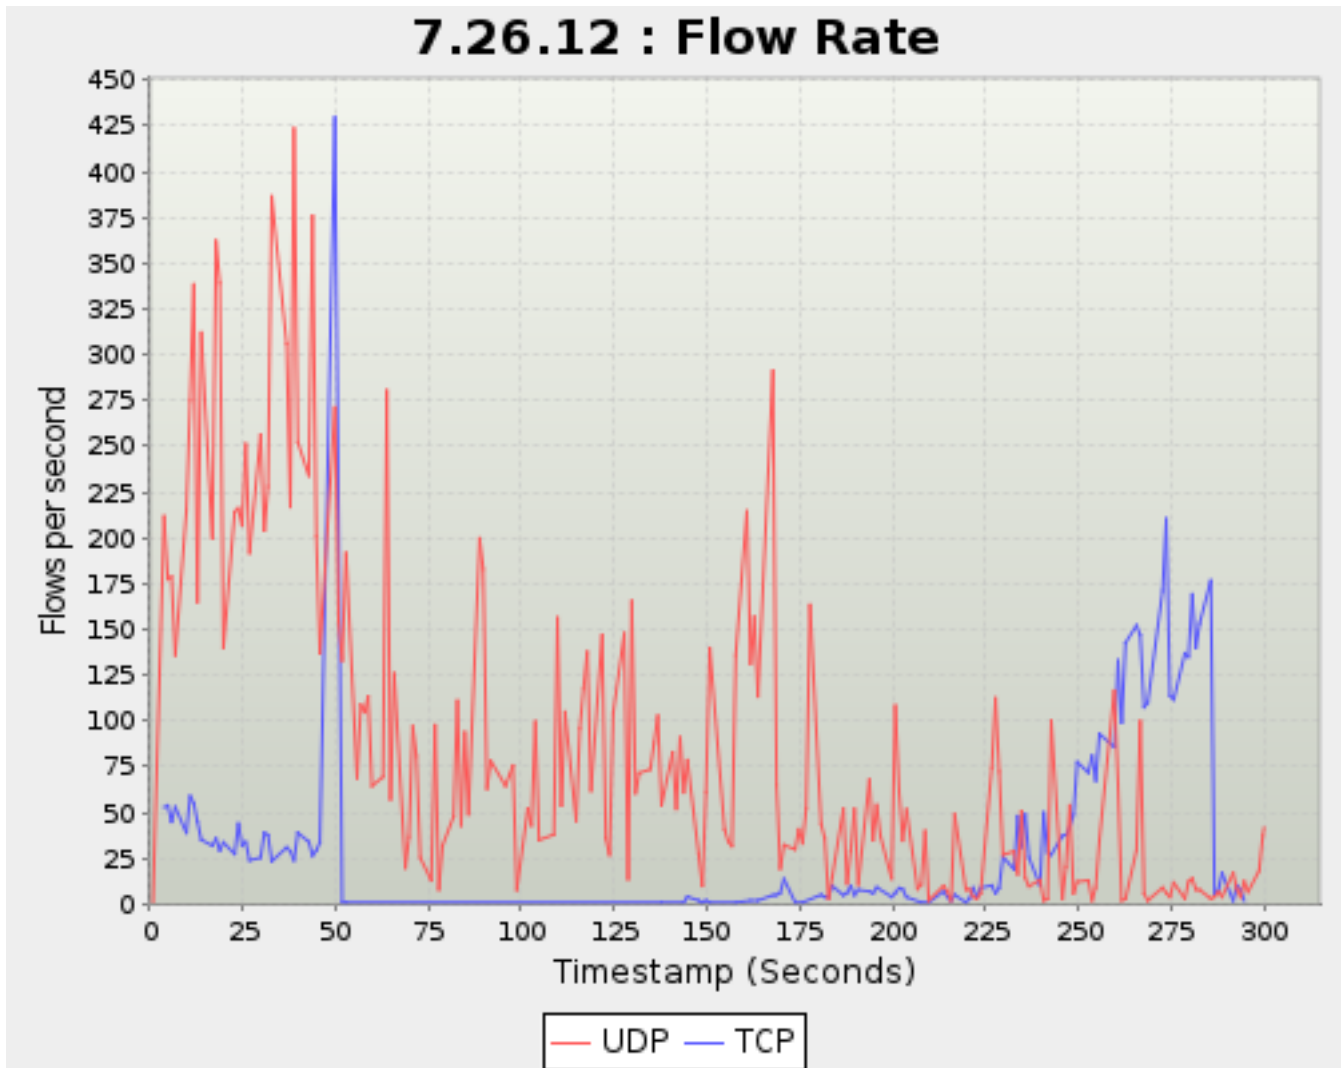

7.26.12. Flow Rate

Timestamp	UDP	TCP
Seconds		Flows/s
0.779	1.284	0
3.759	211.8	52.95
4.779	177.5	53.92
5.780	178.8	44.96
6.780	136	53
9.780	215	39
10.780	275	59
11.758	338.4	55.21
12.758	165	45
13.780	312.1	35.23
16.781	199.8	31.97
17.758	362.3	35.82
18.781	339.2	29.33
19.759	140.1	33.74
22.781	214.3	27.40
23.780	216.2	44.04
24.781	206.8	31.97
25.780	251.3	34.03
26.781	191.8	23.98
29.780	256.4	25.44
30.780	204	39
31.758	~228	37.83
32.780	386.5	23.48
36.780	306	31