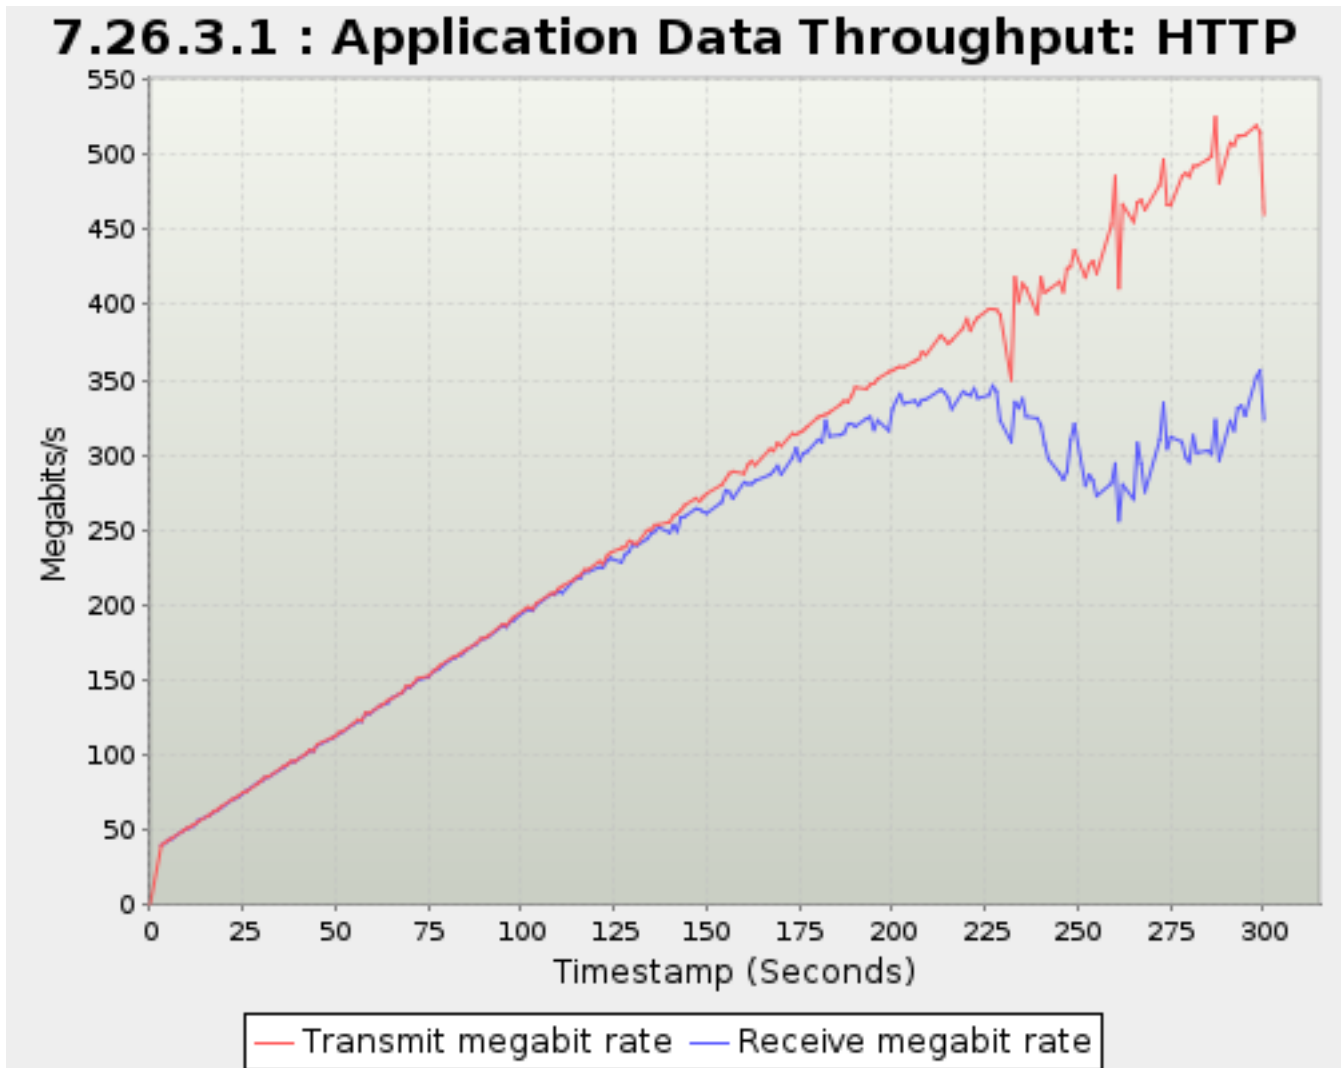

7.26.3.1. Application Data Throughput: HTTP

Data Rate shown includes Ethernet overhead.

Rates can fluctuate slightly above the physical maximum due to round-off errors in calculations.

Physical speeds on fiber optic can legitimately exceed 10Gbps.

Timestamp	Transmit megabit rate	Receive megabit rate
<i>Seconds</i>	<i>Megabits/s</i>	
0.024	0.03000	0.00
3.042	39.44	39.27
4.042	41.06	40.85
5.043	42.95	42.89
6.043	44.35	~44
9.043	49.29	49.31
10.020	50.72	50.39
11.020	52.07	51.43
12.043	53.37	53.01
13.037	55.42	55.79
16.025	59.56	59.30
17.020	61.62	61.30
18.043	62.82	62.41
19.043	64.90	64.11
22.025	69.83	69.52
23.044	70.97	70.69
24.025	72.71	72.14
25.043	74.73	74.10
26.025	75.36	75.72