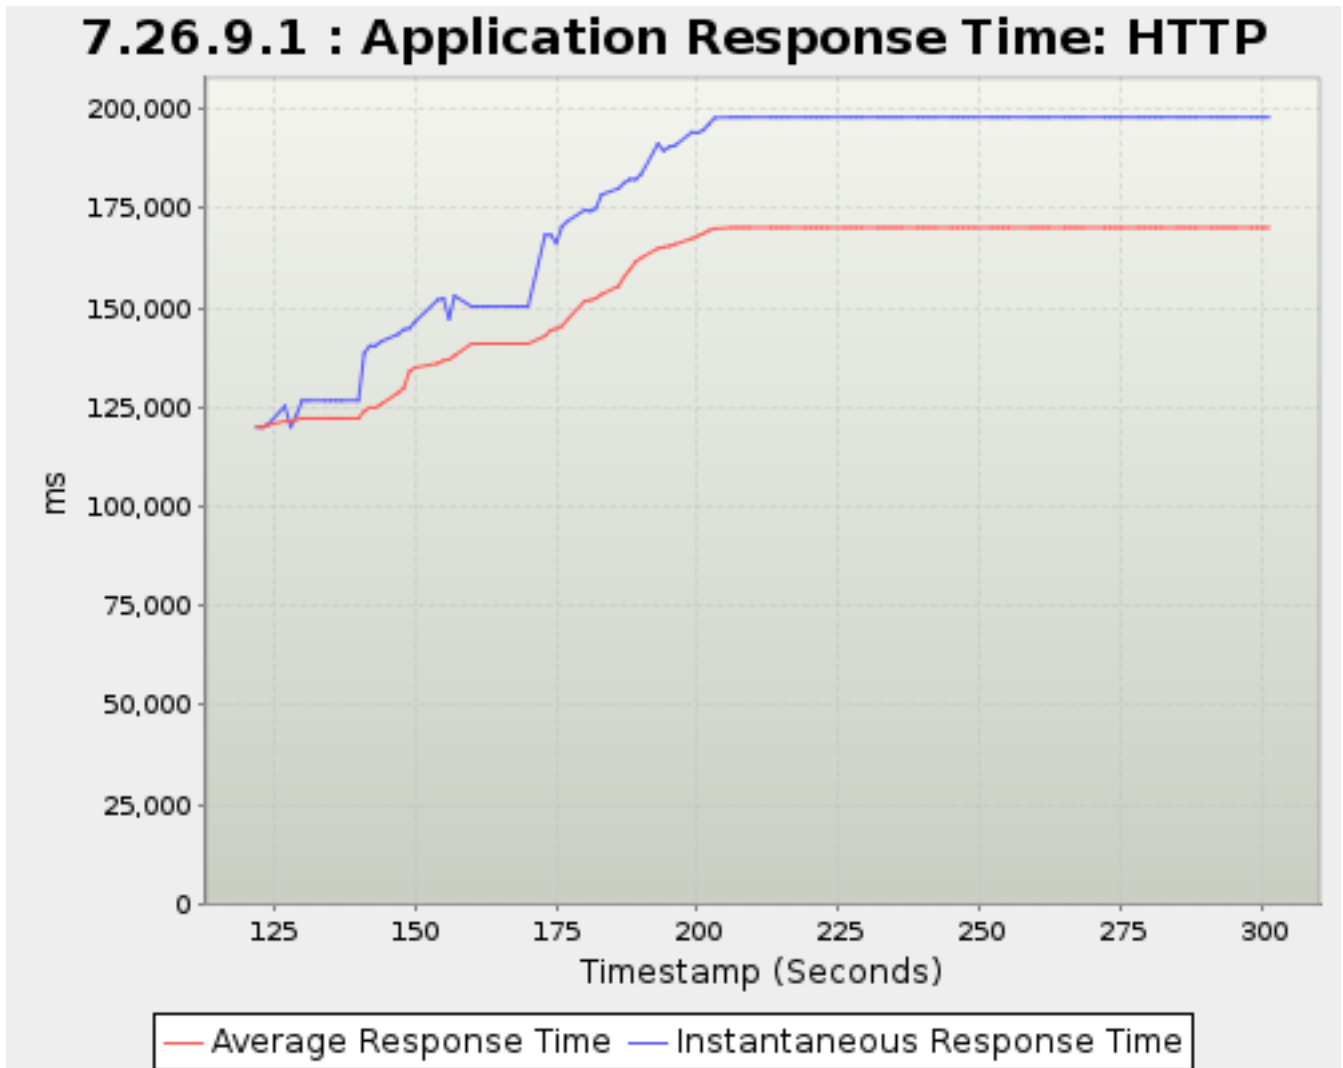

7.26.9.1. Application Response Time: HTTP

Timestamp	Average Response Time	Instantaneous Response Time
<i>Seconds</i>		<i>Milliseconds</i>
0.024	0.0000	0.0000
3.042	0.0000	0.0000
4.042	0.0000	0.0000
5.043	0.0000	0.0000
6.043	0.0000	0.0000
9.043	0.0000	0.0000
10.020	0.0000	0.0000
11.020	0.0000	0.0000
12.043	0.0000	0.0000
13.037	0.0000	0.0000
16.025	0.0000	0.0000
17.020	0.0000	0.0000
18.043	0.0000	0.0000
19.043	0.0000	0.0000
22.025	0.0000	0.0000
23.044	0.0000	0.0000
24.025	0.0000	0.0000
25.043	0.0000	0.0000
26.025	0.0000	0.0000
29.043	0.0000	0.0000
30.043	0.0000	0.0000
31.025	0.0000	0.0000
32.025	0.0000	0.0000
36.043	0.0000	0.0000