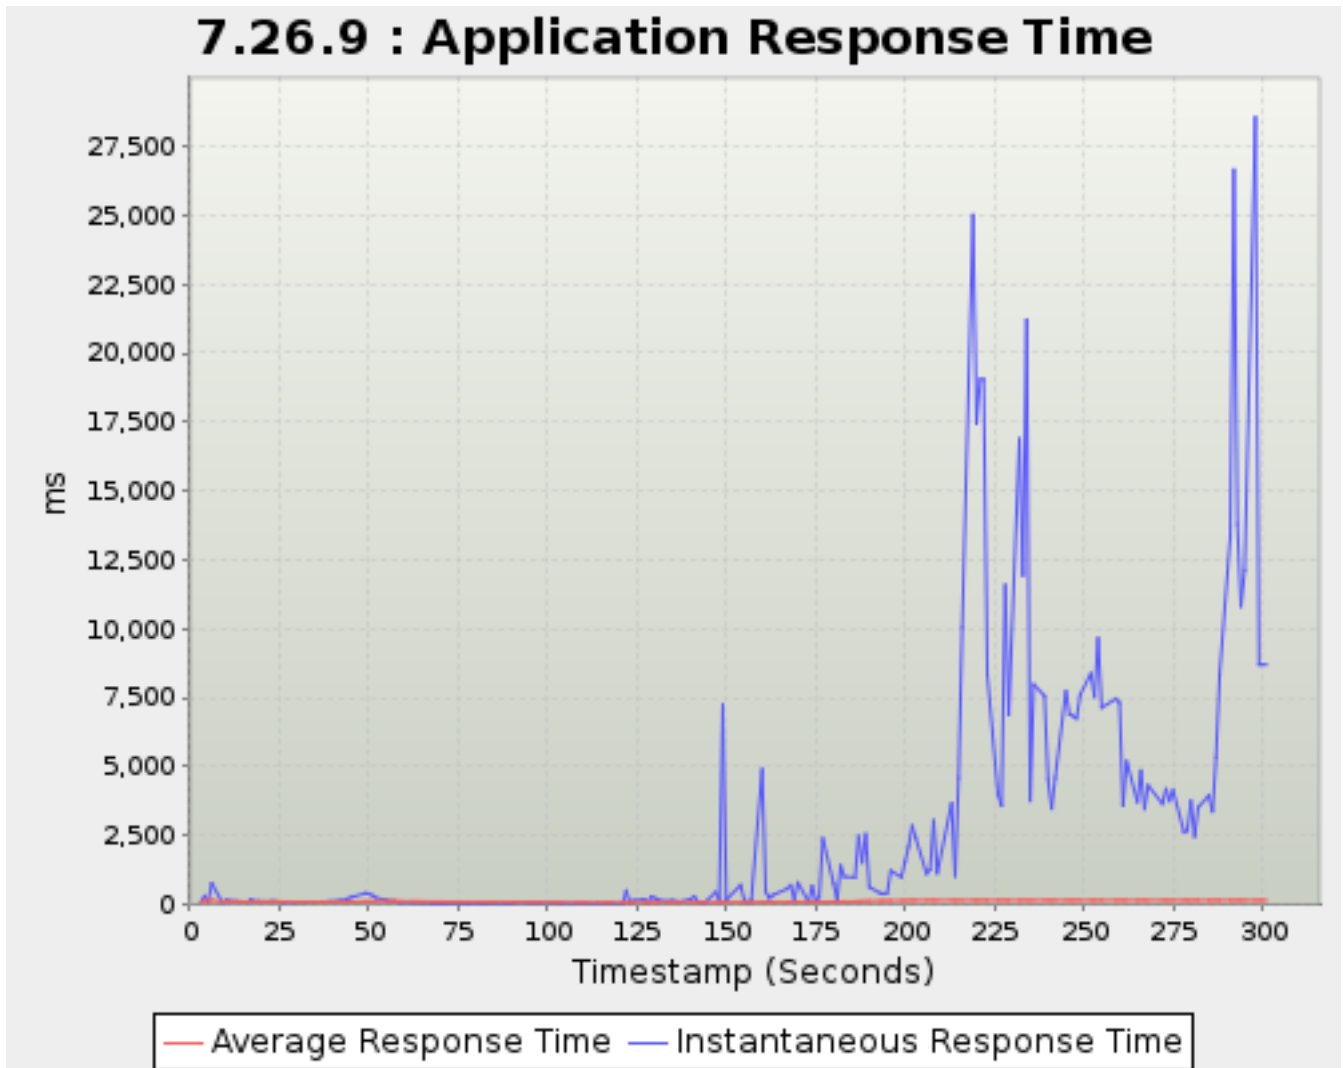

7.26.9. Application Response Time

Timestamp	Average Response Time	Instantaneous Response Time
<i>Seconds</i>		<i>Milliseconds</i>
0.024	0.0000	0.0000
3.042	48.3675	80.2628
4.042	138.9957	295.9907
5.043	126.3356	83.5544
6.043	146.7678	758.3882
9.043	92.4258	55.0360
10.020	96.1408	143.1868
11.020	97.9865	126.8241
12.043	98.9563	109.0124
13.037	99.1951	102.4133
16.025	89.2031	75.6739
17.020	91.6010	166.6970
18.043	92.5250	108.5485
19.043	93.2245	109.1029
22.025	94.6630	96.3353
23.044	95.3099	112.5060
24.025	95.6256	103.1656
25.043	94.1136	72.0455
26.025	91.8772	57.7975
29.043	88.3589	67.8498
30.043	87.5554	72.4497
31.025	87.2039	80.0634
32.025	86.8865	79.0591
36.043	86.8910	87.3483