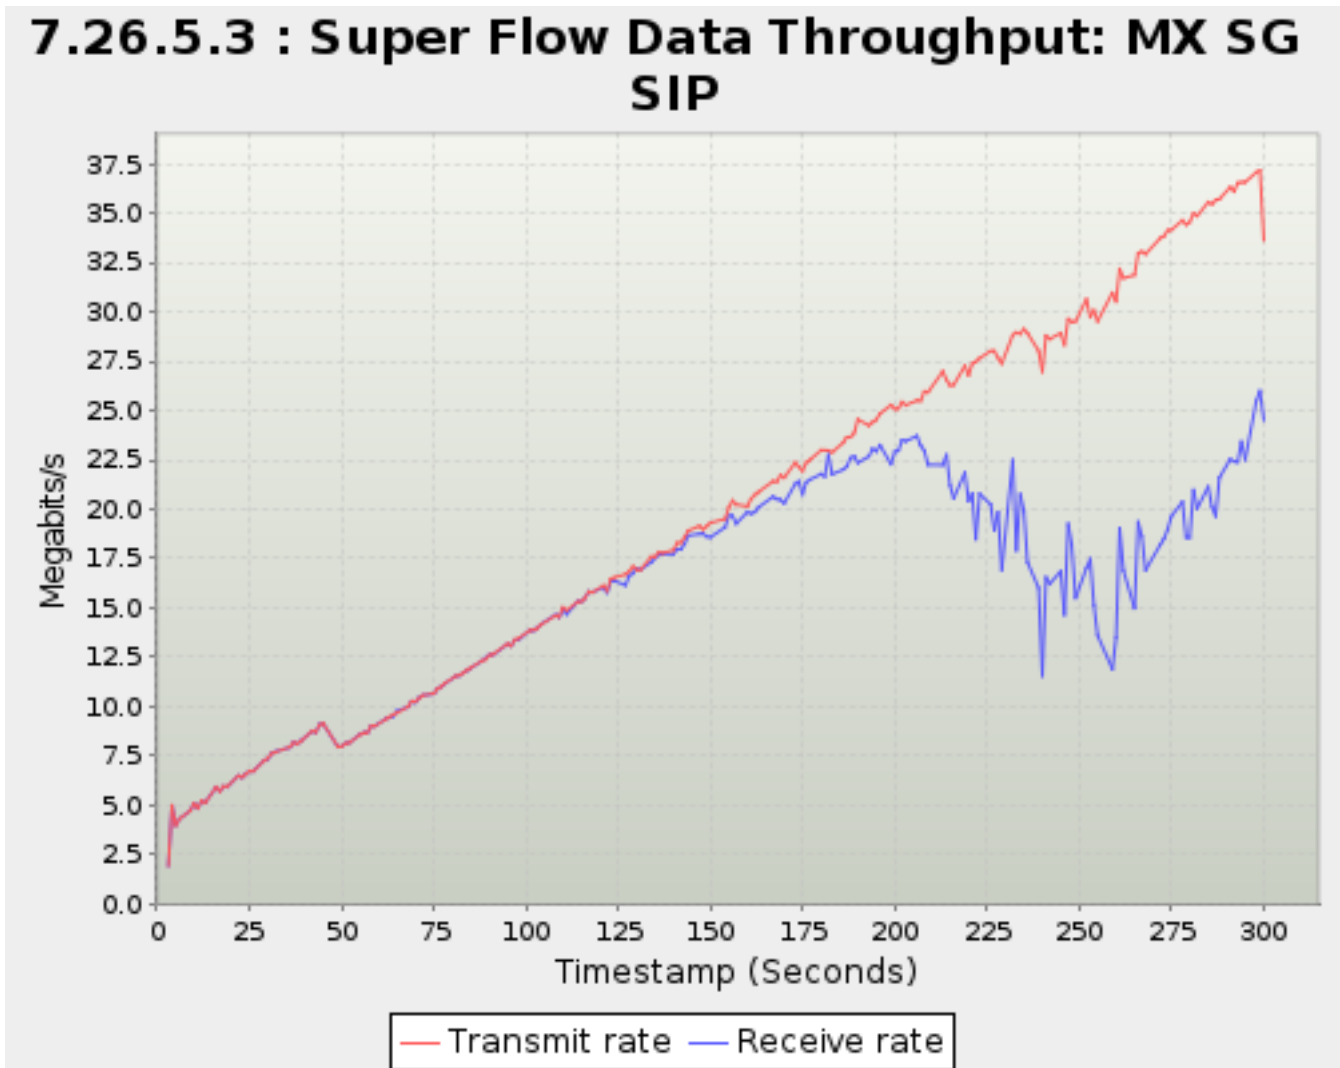

7.26.5.3. Super Flow Data Throughput: MX SG SIP

Data Rate shown includes Ethernet overhead.

Rates can fluctuate slightly above the physical maximum due to round-off errors in calculations.

Physical speeds on fiber optic can legitimately exceed 10Gbps.

Timestamp	Transmit rate	Receive rate
<i>Seconds</i>	<i>Megabits/s</i>	
0.024	0.00	0.00
3.042	1.943	1.941
4.042	5.003	4.990
5.043	3.984	3.999
6.043	4.321	4.319
9.043	4.741	4.745
10.020	5.105	5.103
11.020	4.857	4.859
12.043	5.241	5.225
13.037	5.131	5.147
16.025	5.936	5.930
17.020	5.718	5.724
18.043	5.971	5.962
19.043	5.962	5.930
22.025	6.505	6.506
23.044	6.424	6.418
24.025	6.589	6.595
25.043	6.741	6.741
26.025	6.727	6.731