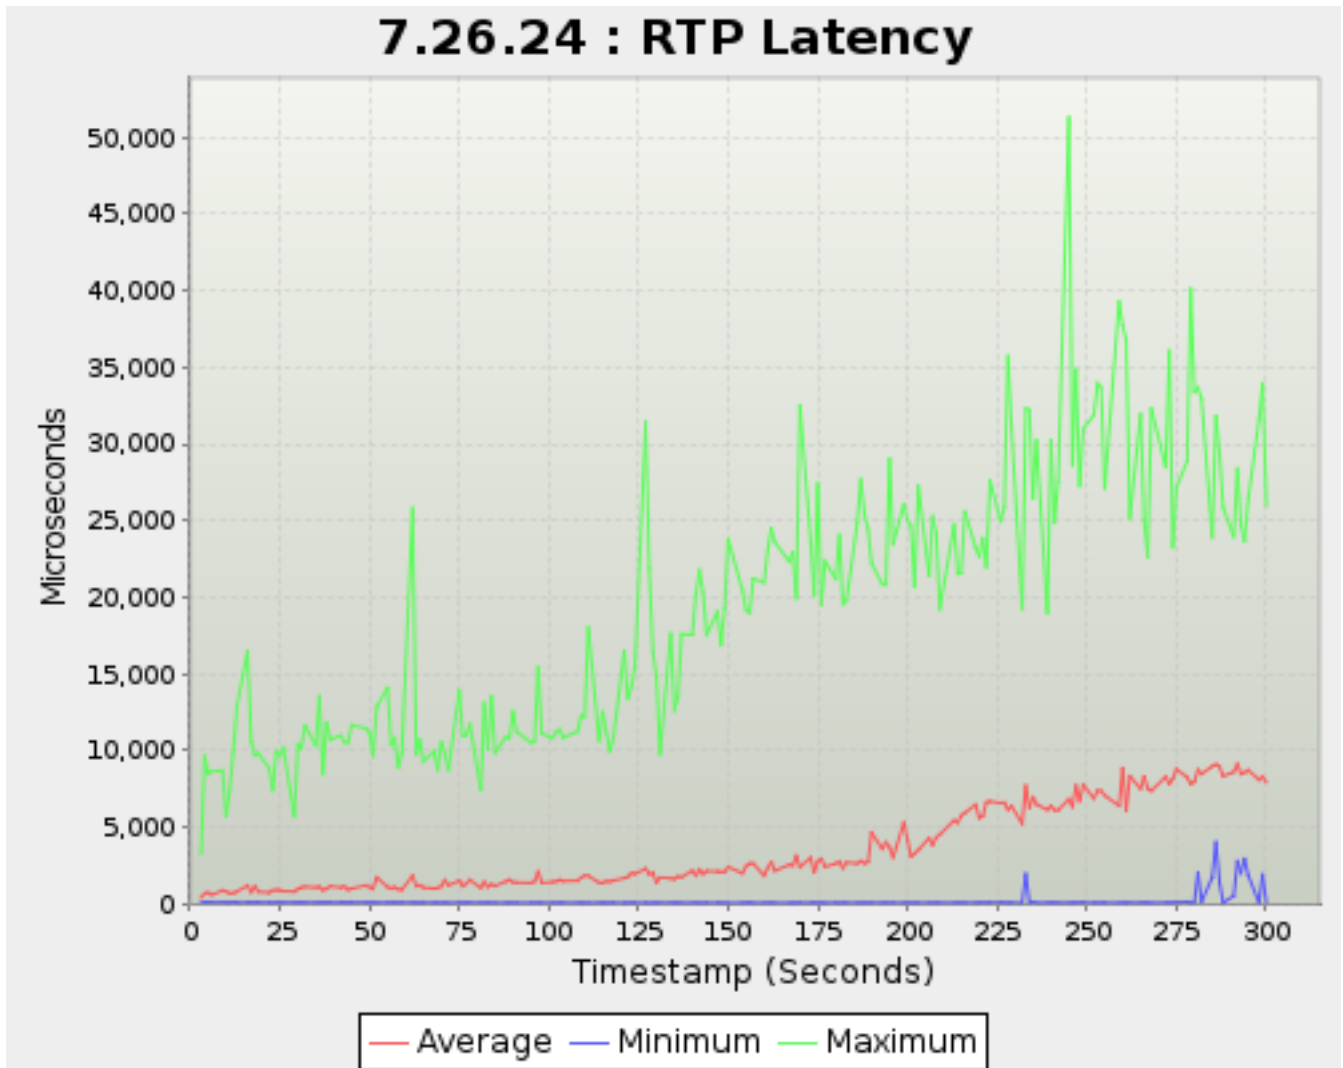

7.26.24. RTP Latency

Timestamp	Average	Minimum	Maximum
<i>Seconds</i>		<i>Microseconds</i>	
3.042	428.8072289156627	116.125	3,264.125
4.042	702.3812865497076	132.25	9,658.5
5.043	757.096256684492	144.0	8,489.625
6.043	608.5927021696252	124.625	8,662.5
9.043	897.3185689948892	128.0	8,704.125
10.020	829.741144414169	115.375	5,734.5
11.020	713.2188940092166	112.5	7,402.5
12.043	724.7975460122699	134.75	9,968.375
13.037	829.9277699859748	112.75	12,878.875
16.025	1,215.1304347826087	118.25	16,509.75
17.020	792.9194461925739	123.0	10,579.25
18.043	1,162.2308160779537	115.0	9,705.5
19.043	817.080389768575	127.375	9,818.875
22.025	757.7768503060656	110.875	8,872.125
23.044	893.993417721519	102.75	7,433.125
24.025	927.935703084161	119.75	9,953.875
25.043	912.2064854554125	111.5	9,657.75
26.025	854.4090457256461	117.875	10,184.125
29.043	821.3655767484105	119.25	5,717.25
30.043	992.7724471830986	106.25	10,438.5
31.025	1,077.7449392712551	115.625	10,175.875
32.025	1,142.3254310344828	116.875	11,644.25
35.043	1,089.8667430316914	109.375	10,349.5
36.043	1,134.3938369034197	105.625	13,579.125