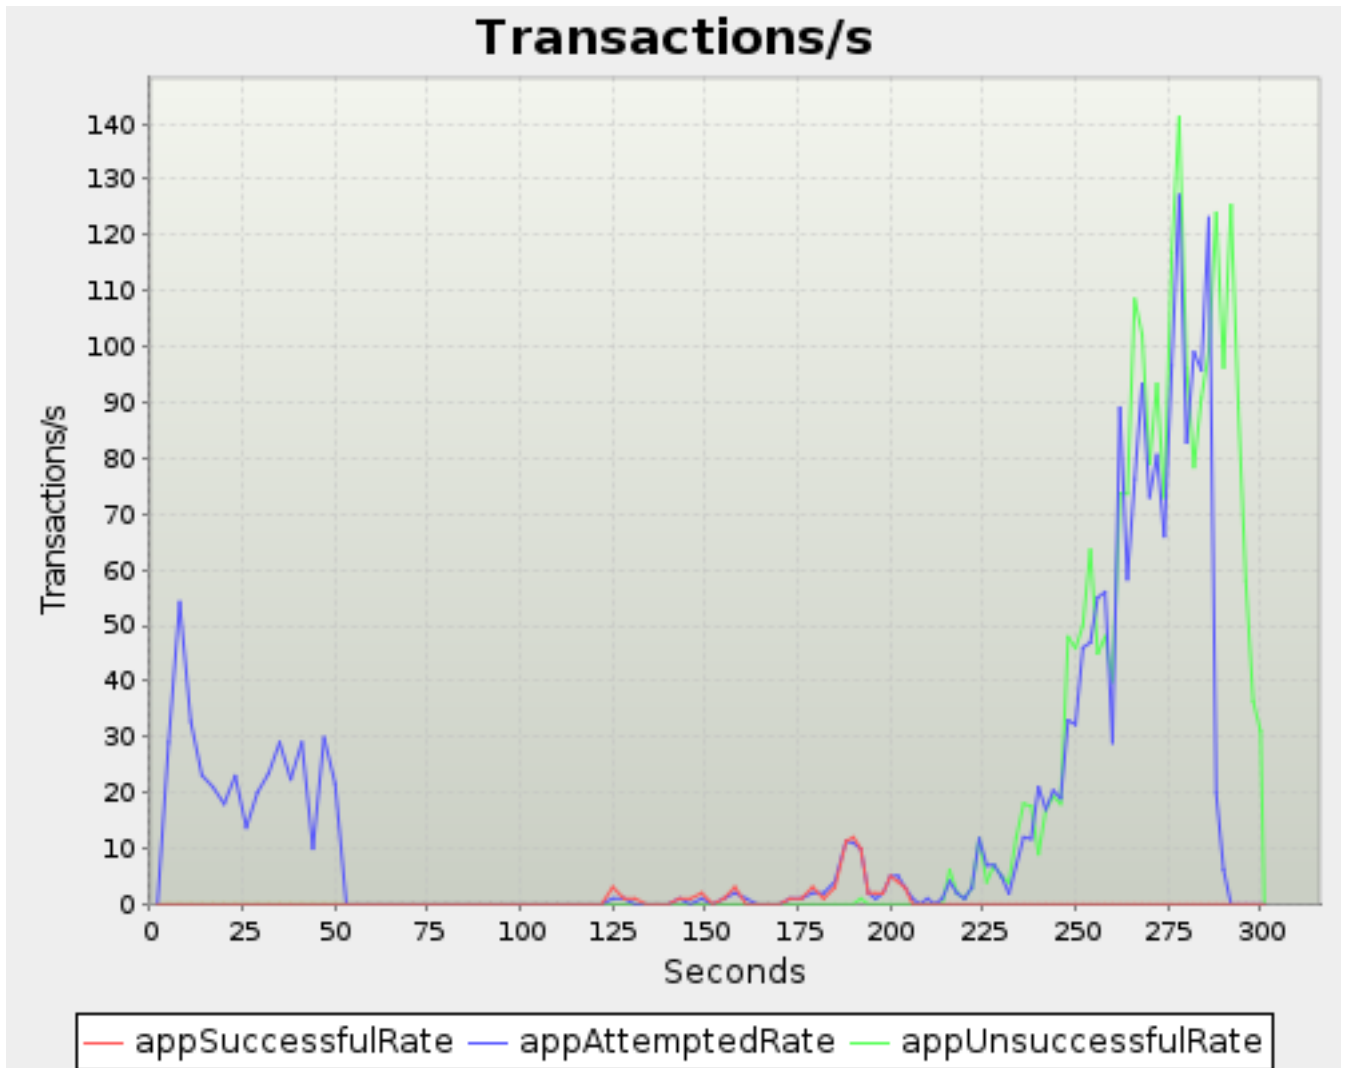

6.3.2.8. Transactions/s

time	appAttemptedRate	appSuccessfulRate	appUnsuccessfulRate
2.000	0	0	0
5.000	29	0	0
8.000	54.19	0	0
11.000	32.75	0	0
14.000	23.14	0	0
17.000	21	0	0
20.000	18	0	0
23.000	23	0	0
26.000	13.75	0	0
29.000	20.04	0	0
32.000	23.42	0	0
35.000	29	0	0
38.000	22.4	0	0
41.000	29	0	0
44.000	10	0	0
47.000	29.88	0	0
50.000	21.61	0	0
53.000	0	0	0
56.000	0	0	0
59.000	0	0	0
62.000	0	0	0
65.000	0	0	0
68.000	0	0	0
71.000	0	0	0
74.000	0	0	0