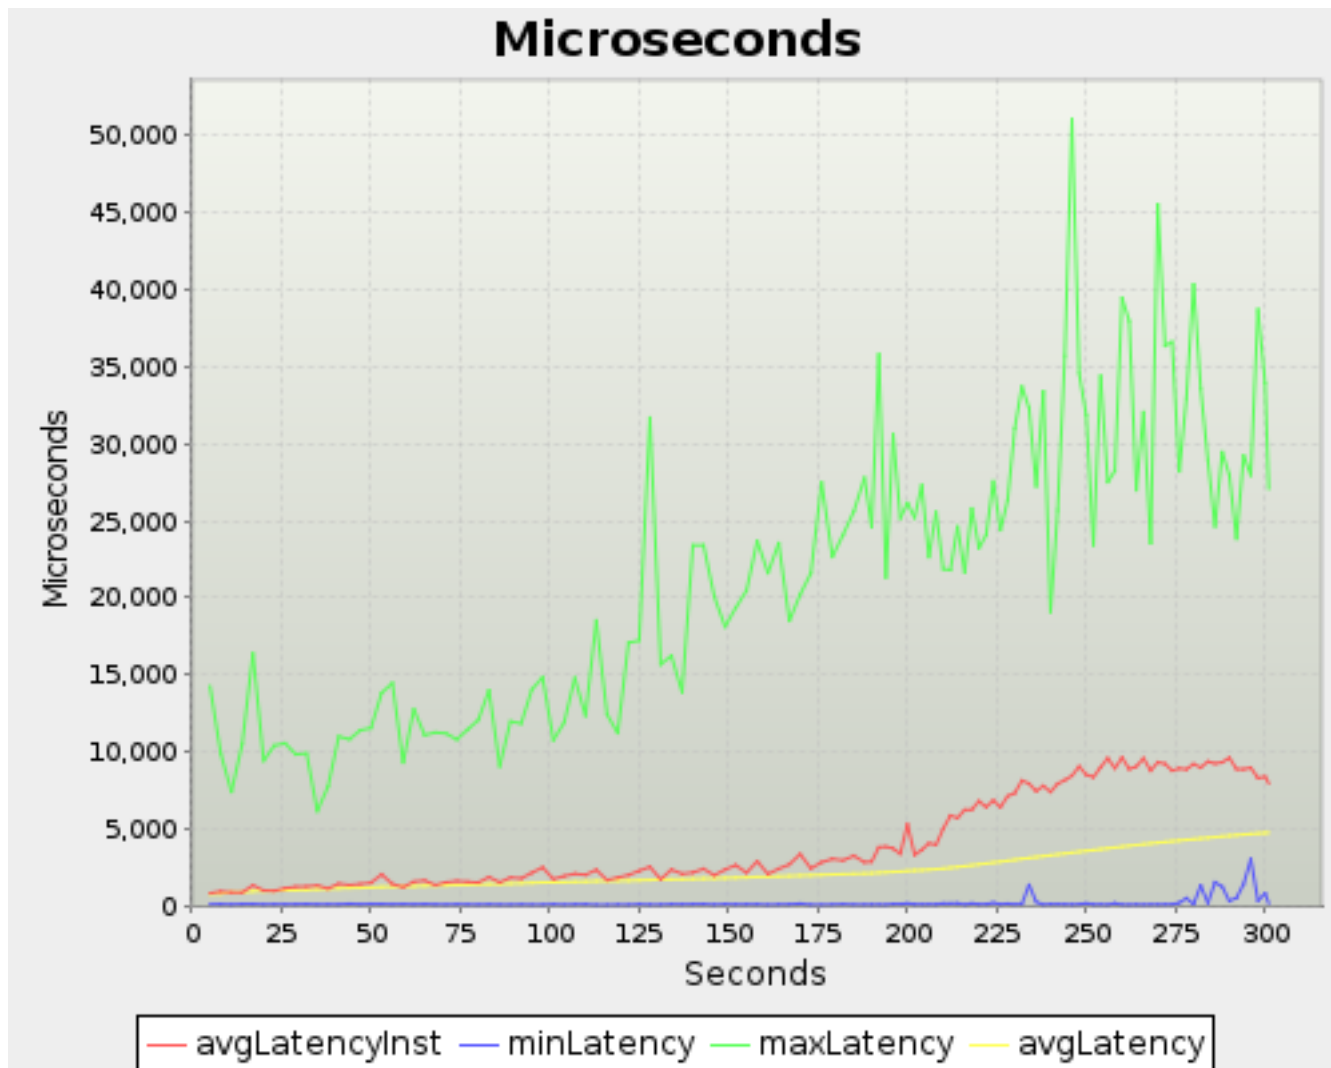

6.2.2.1. Microseconds

time	avgLatency	avgLatencyInst	maxLatency	minLatency
5.000	787.414846396449	842.9230894045107	14,270.874999999995	125.12499999999999
8.000	816.8814410598903	953.1235364755329	9,909.25	133.25
11.000	898.0628347262493	898.6028011966276	7,421.375	111.75
14.000	891.1485140145156	889.2940821256038	10,522.5	141.375
17.000	972.1755621083671	1,355.609072258947	16,400.25	144.75
20.000	991.0844711956879	1,017.9407639979069	9,443.625	114.25
23.000	1,004.6242899859499	996.9074812724967	10,422.374999999995	125
26.000	1,029.0476080413625	1,165.685526198737	10,568.625	116.87499999999999
29.000	1,050.1459310250234	1,262.5995760915637	9,849.75	127.25
32.000	1,068.9024366731921	1,276.2261053315992	9,913.25	143
35.000	1,105.130413371477	1,343.1701694915255	6,173.125000000002	116.37499999999999
38.000	1,128.1976242117237	1,148.6631189948262	7,769.75	120.12499999999999
41.000	1,155.5334258534085	1,457.611441053996	11,010.75	116
44.000	1,176.869224390311	1,379.0870795761198	10,828.125	163.5
47.000	1,189.0092292461056	1,438.3484399621814	11,414.75	123
50.000	1,219.5245341492264	1,516.1246961594559	11,557.874999999995	144.75
53.000	1,249.4072346373998	2,065.626725437884	13,841.625	142.875
56.000	1,273.887630278764	1,437.3452082859094	14,470.374999999995	121.25
59.000	1,278.7629904043815	1,242.1009430483114	9,324.625	139.625
62.000	1,292.7867704593498	1,587.5129135763505	12,774.625	118.87499999999999
65.000	1,323.6784488231121	1,665.0152842877526	11,100.25	141.125
68.000	1,334.5217133367719	1,375.1685211602467	11,267	115
71.000	1,343.2833682648934	1,548.3772653156304	11,209.625	104.12499999999999
74.000	1,371.9160854727716	1,629.431994235273	10,813.25	123.62499999999999
77.000	1,394.4793688082818	1,583.1977168522503	11,458.25	109.75