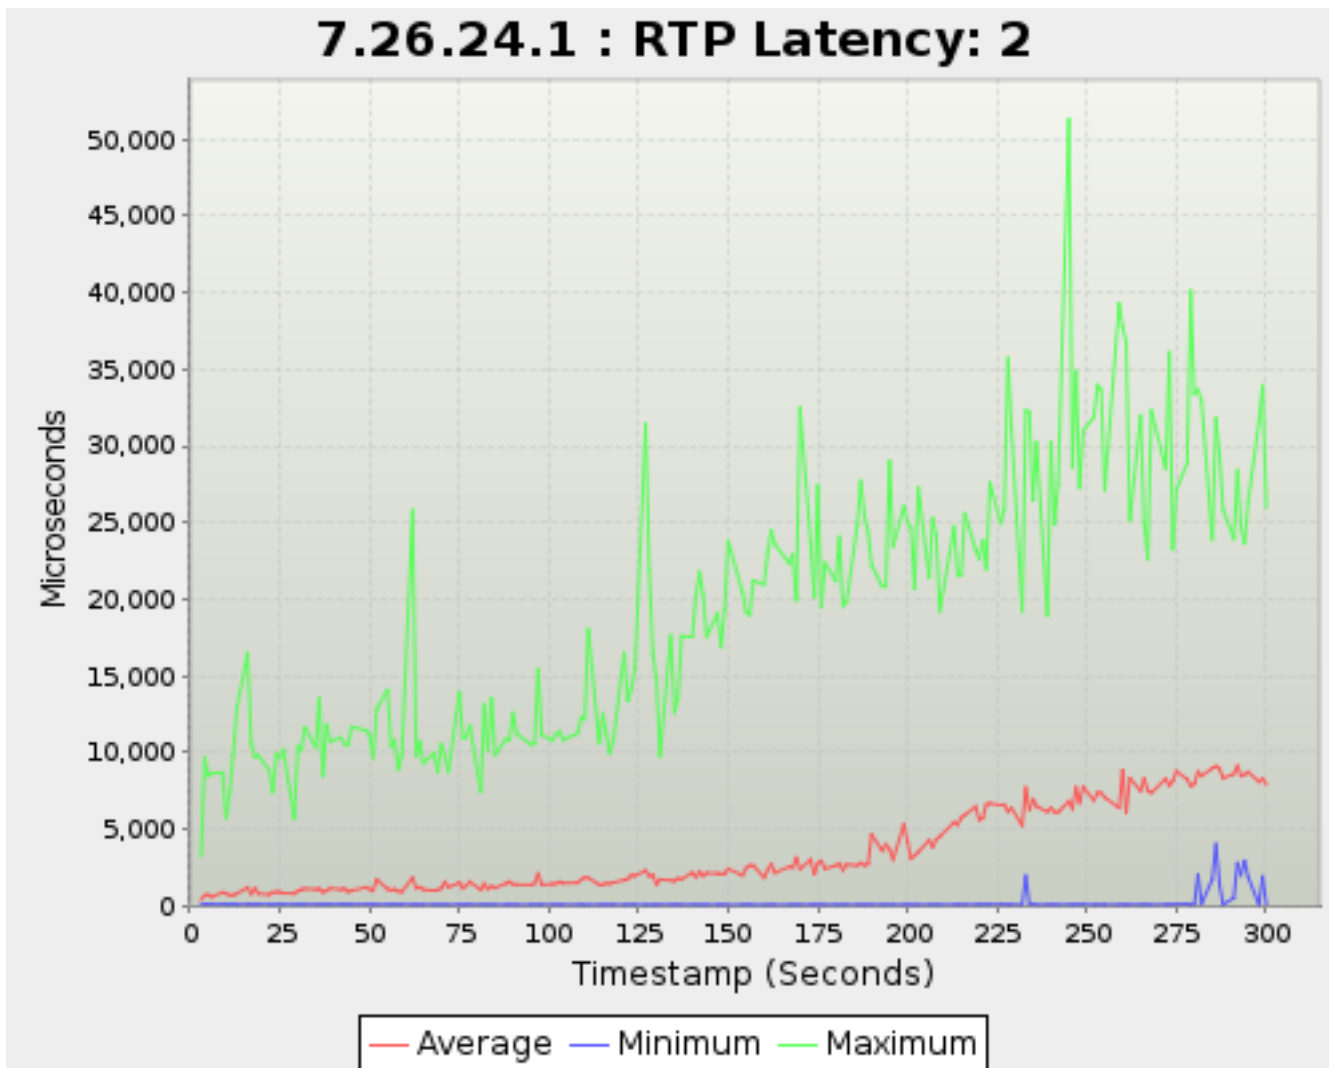

7.26.24.1. RTP Latency: 2

Timestamp	Average	Minimum	Maximum
<i>Seconds</i>		<i>Microseconds</i>	
3.042	428.8072289156627	116.125	3,264.125
4.042	702.3812865497076	132.25	9,658.5
5.043	757.096256684492	144.0	8,489.625
6.043	608.5927021696252	124.625	8,662.5
9.043	897.3185689948892	128.0	8,704.125
10.020	829.741144414169	115.375	5,734.5
11.020	713.2188940092166	112.5	7,402.5
12.043	724.7975460122699	134.75	9,968.375
13.037	829.9277699859748	112.75	12,878.875
16.025	1,215.1304347826087	118.25	16,509.75
17.020	792.9194461925739	123.0	10,579.25
18.043	1,162.2308160779537	115.0	9,705.5
19.043	817.080389768575	127.375	9,818.875
22.025	757.7768503060656	110.875	8,872.125
23.044	893.993417721519	102.75	7,433.125
24.025	927.935703084161	119.75	9,953.875
25.043	912.2064854554125	111.5	9,657.75
26.025	854.4090457256461	117.875	10,184.125
29.043	821.3655767484105	119.25	5,717.25
30.043	992.7724471830986	106.25	10,438.5
31.025	1,077.7449392712551	115.625	10,175.875
32.025	1,142.3254310344828	116.875	11,644.25
35.043	1,089.8667430316914	109.375	10,349.5
36.043	1,134.3938369034197	105.625	13,579.125