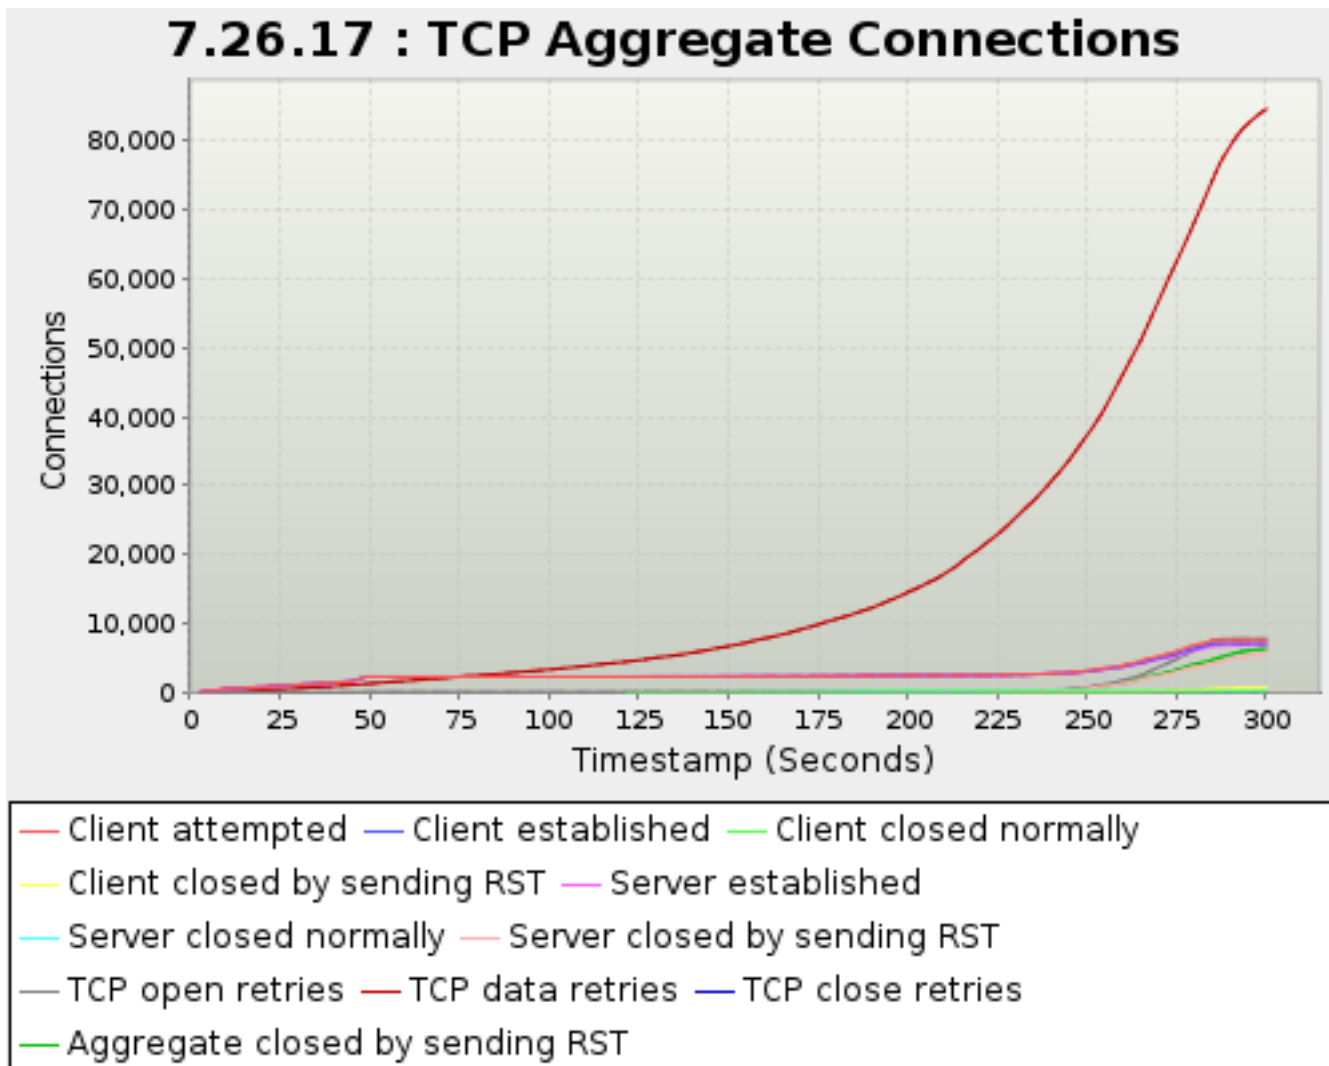

7.26.17. TCP Aggregate Connections

Timestamp	Client attempted	Client established	Client closed normally	Client closed by sending RST	Server established	Server closed normally	Server closed by sending RST	TCP open retries	TCP data retries	TCP close retries	Aggregate closed by sending RST
Seconds	TCP Sessions										
3.042	173	172	0	0	172	0	0	35	14	0	0
4.042	219	218	0	0	218	0	0	36	34	0	0
5.043	267	267	0	0	267	0	0	37	47	0	0
6.043	329	328	0	0	328	0	0	37	60	0	0
9.043	507	507	0	0	506	0	0	48	119	0	0
10.020	546	546	0	0	546	0	0	51	143	0	0
11.020	598	597	0	0	596	0	0	51	166	0	0
12.043	617	617	0	0	616	0	0	54	199	0	0
13.037	650	648	0	0	648	0	0	58	223	0	0
16.025	742	742	0	0	742	0	0	68	289	0	0
17.020	774	774	0	0	774	0	0	68	315	0	0
18.043	805	804	0	0	804	0	0	68	342	0	0
19.043	832	831	0	0	830	0	0	70	366	0	0
22.025	926	925	0	0	925	0	0	71	444	0	0
23.044	956	954	0	0	954	0	0	72	471	0	0
24.025	996	995	0	0	995	0	0	75	495	0	0
25.043	1,016	1,016	0	0	1,016	0	0	76	521	0	0
26.025	1,048	1,048	0	0	1,048	0	0	77	551	0	0
29.043	1,148	1,147	0	0	1,146	0	0	83	640	0	0
30.043	1,180	1,180	0	0	1,180	0	0	86	667	0	0