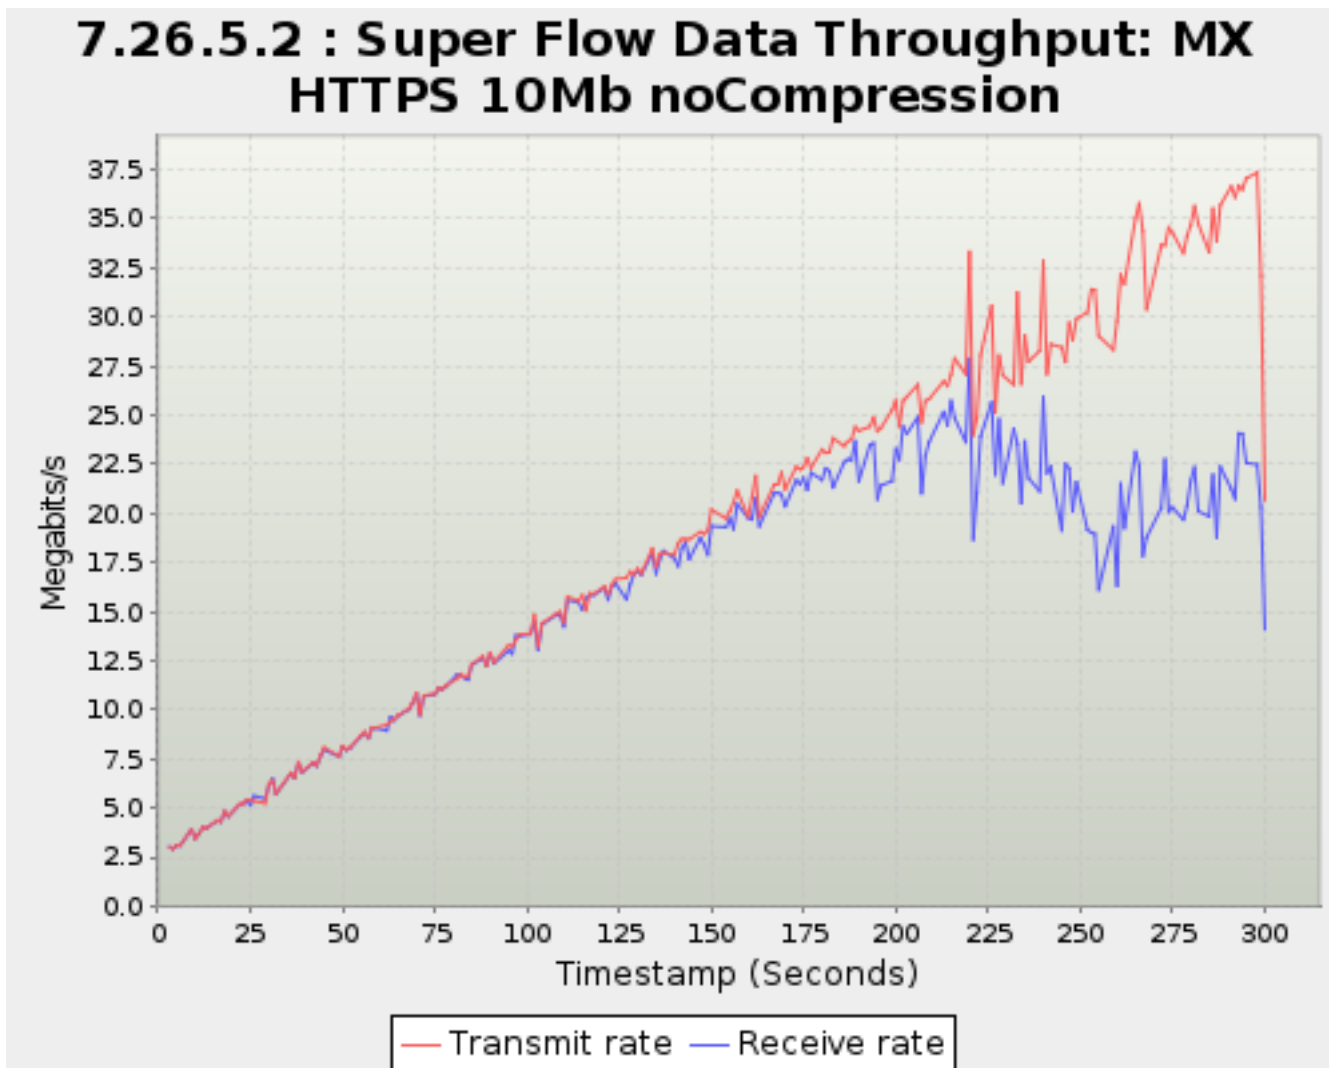

7.26.5.2. Super Flow Data Throughput: MX HTTPS 10Mb noCompression

Data Rate shown includes Ethernet overhead.

Rates can fluctuate slightly above the physical maximum due to round-off errors in calculations.

Physical speeds on fiber optic can legitimately exceed 10Gbps.

Timestamp	Transmit rate	Receive rate
<i>Seconds</i>	<i>Megabits/s</i>	
0.024	0.00	0.00
3.042	~3	3.033
4.042	2.929	2.916
5.043	3.094	3.089
6.043	3.104	3.094
9.043	3.916	3.906
10.020	3.463	3.450
11.020	3.668	3.659
12.043	4.005	3.990
13.037	3.970	3.961
16.025	4.365	4.345
17.020	4.312	4.295
18.043	4.824	4.803
19.043	4.581	4.563
22.025	5.188	5.161
23.044	5.222	5.206
24.025	5.392	5.379
25.043	5.416	5.143
26.025	5.365	5.613