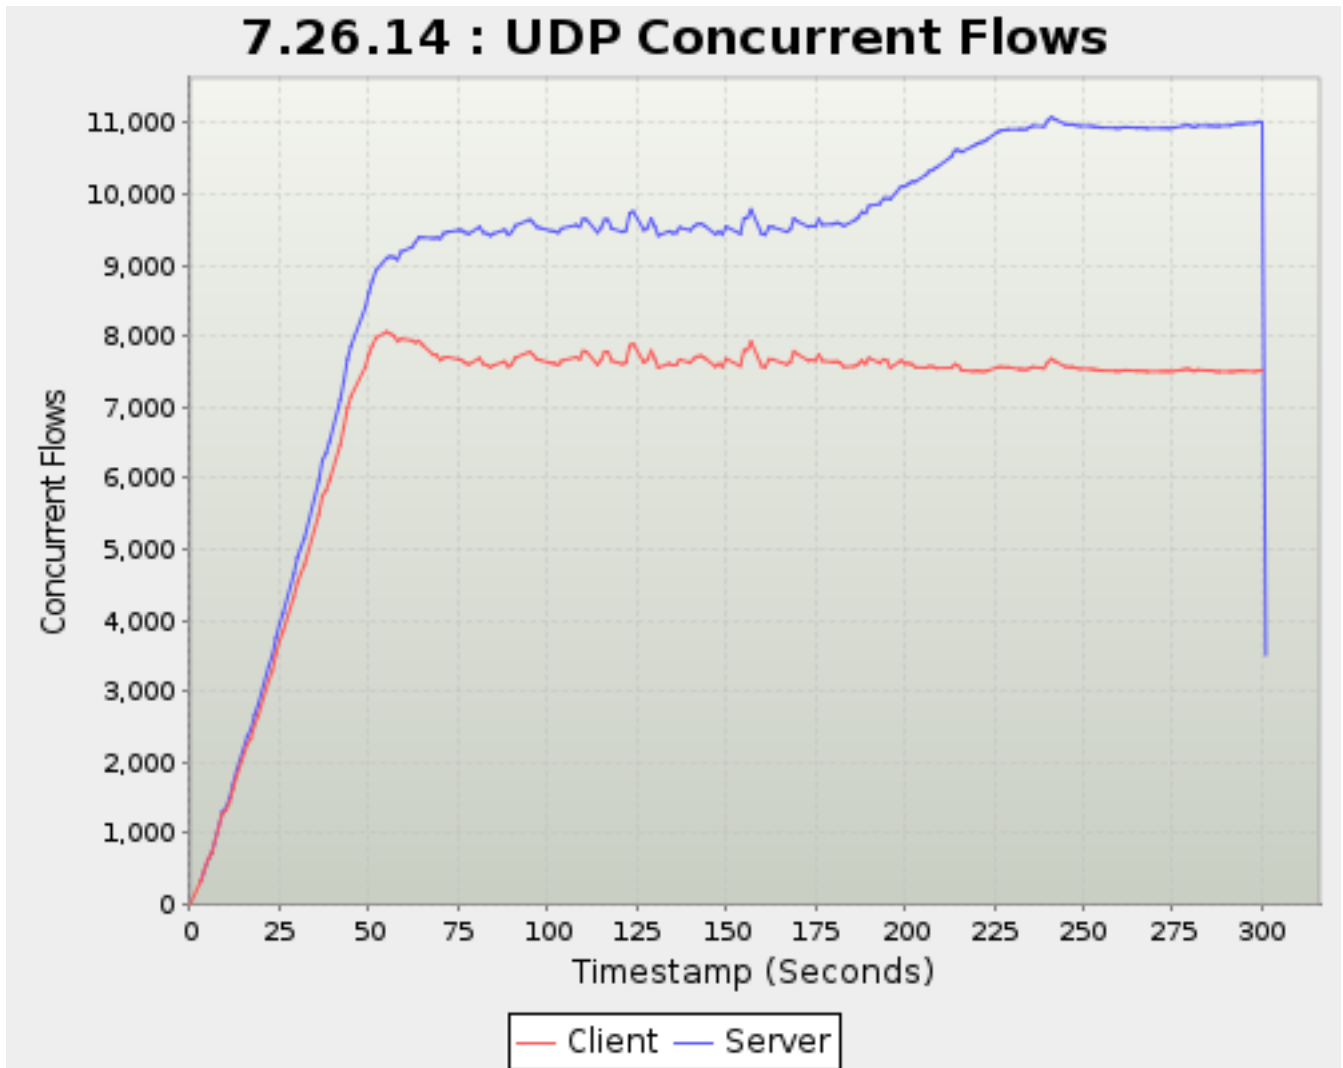

7.26.14. UDP Concurrent Flows

Timestamp	Client	Server
Seconds	UDP Sessions	
0.024	1	0
3.042	331	329
4.042	487	485
5.043	632	630
6.043	718	717
9.043	1,277	1,301
10.020	1,319	1,355
11.020	1,436	1,490
12.043	1,624	1,693
13.037	1,805	1,884
16.025	2,258	2,367
17.020	2,334	2,458
18.043	2,529	2,665
19.043	2,651	2,807
22.025	3,155	3,356
23.044	3,291	3,504
24.025	3,523	3,751
25.043	3,713	3,948
26.025	3,846	4,100
29.043	4,331	4,652
30.043	4,532	4,885
31.025	4,661	5,024
32.025	4,781	5,159
36.043	5,495	5,967