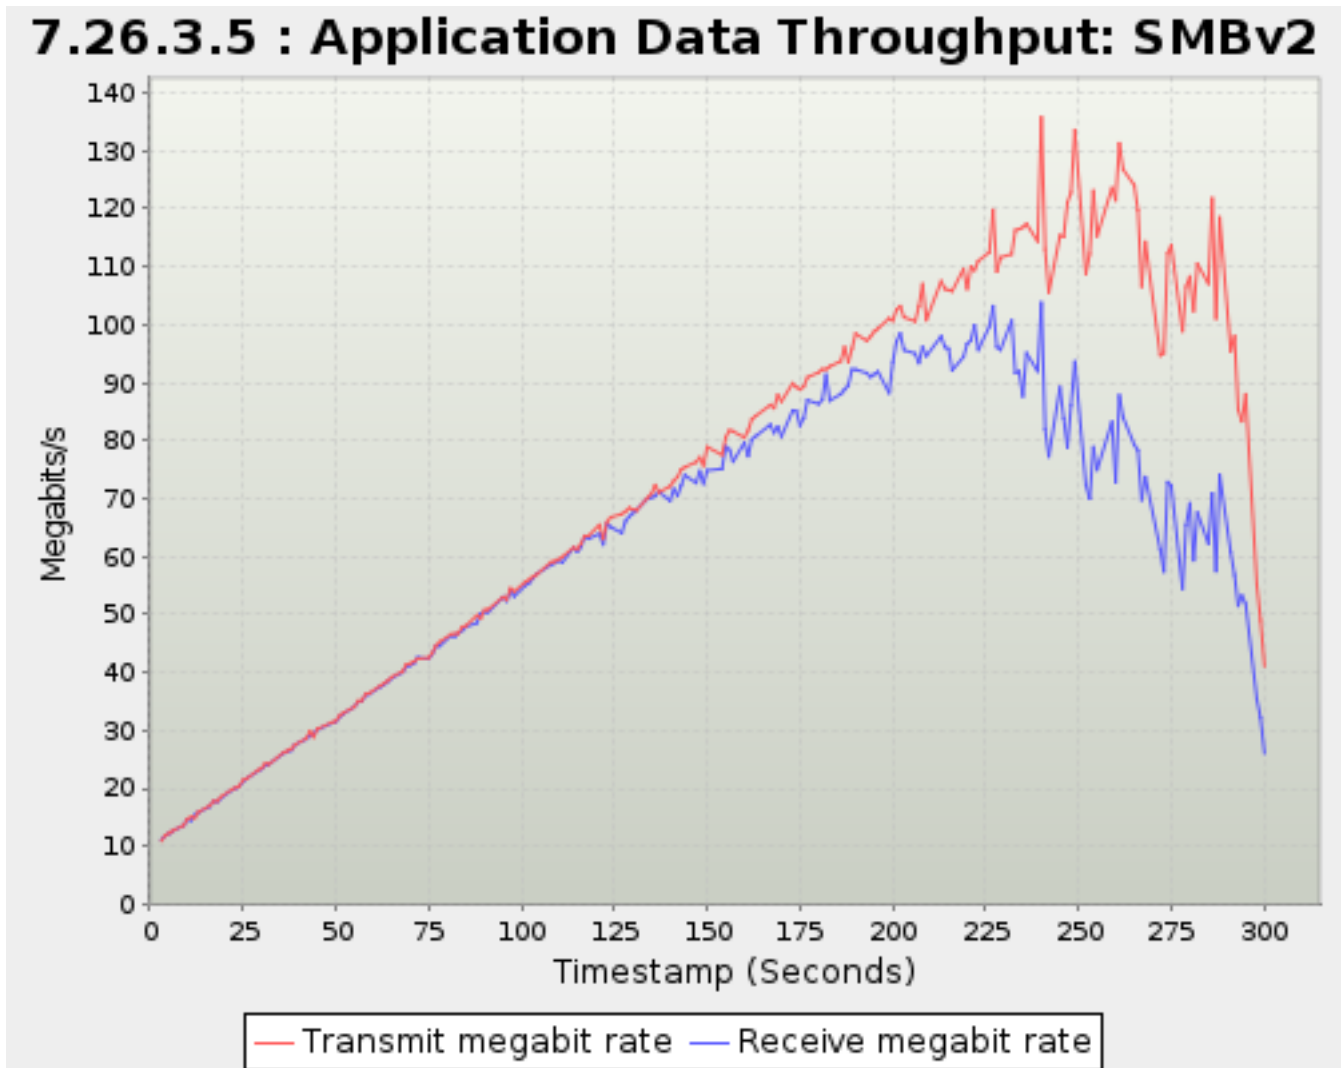

7.26.3.5. Application Data Throughput: SMBv2

Data Rate shown includes Ethernet overhead.

Rates can fluctuate slightly above the physical maximum due to round-off errors in calculations.

Physical speeds on fiber optic can legitimately exceed 10Gbps.

Timestamp	Transmit megabit rate	Receive megabit rate
<i>Seconds</i>	<i>Megabits/s</i>	
3.042	10.94	11.15
4.042	11.87	11.81
5.043	12.22	12.16
6.043	12.67	12.62
9.043	13.61	13.60
10.020	14.67	14.60
11.020	15.05	14.47
12.043	14.93	15.36
13.037	15.92	15.86
16.025	16.97	16.85
17.020	17.74	17.71
18.043	17.76	17.68
19.043	18.50	18.28
22.025	19.79	19.71
23.044	20.10	20.02
24.025	20.41	20.32
25.043	21.41	21.22
26.025	21.69	21.68
29.043	23.12	~23