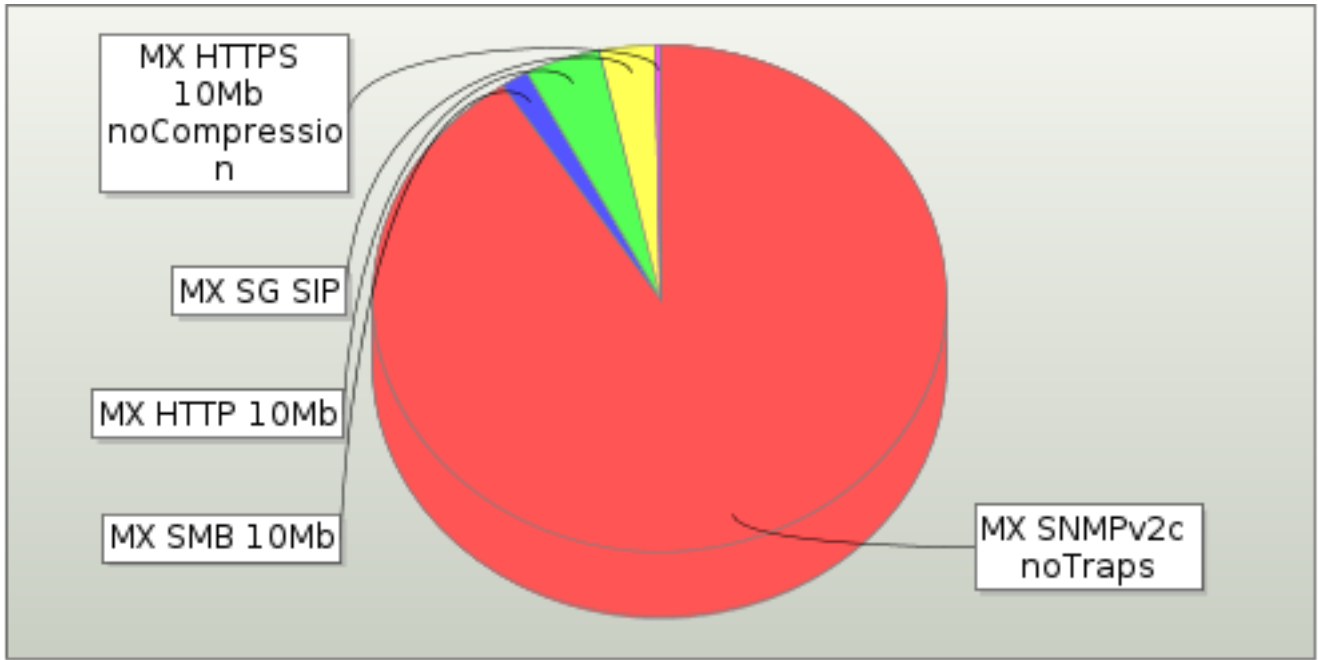

7.10. Super Flow Iterations

There may be slices in this graph that are too small to be displayed.

Super Flow	Iterations (Sessions)	Iterations (%)
MX SNMPv2c noTraps	112,191	90.819%
MX SMB 10Mb	1,915	1.550%
MX HTTP 10Mb	5,352	4.332%
MX SG SIP	3,749	3.035%
MX HTTPS 10Mb noCompression	326	0.264%