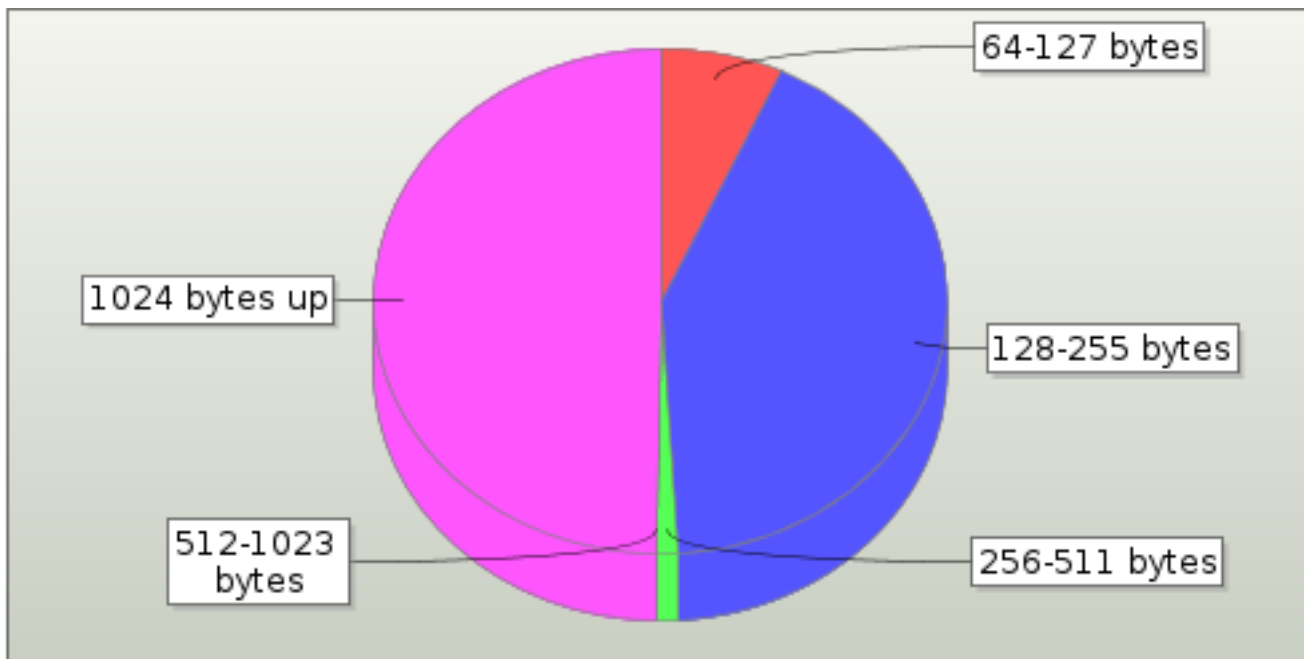

7.22. Transmitted Frame Size

Measurement	Value (Frames)
64-127 bytes	1,135,863
128-255 bytes	6,932,692
256-511 bytes	203,276
512-1023 bytes	2,161
1024 bytes up	8,196,304