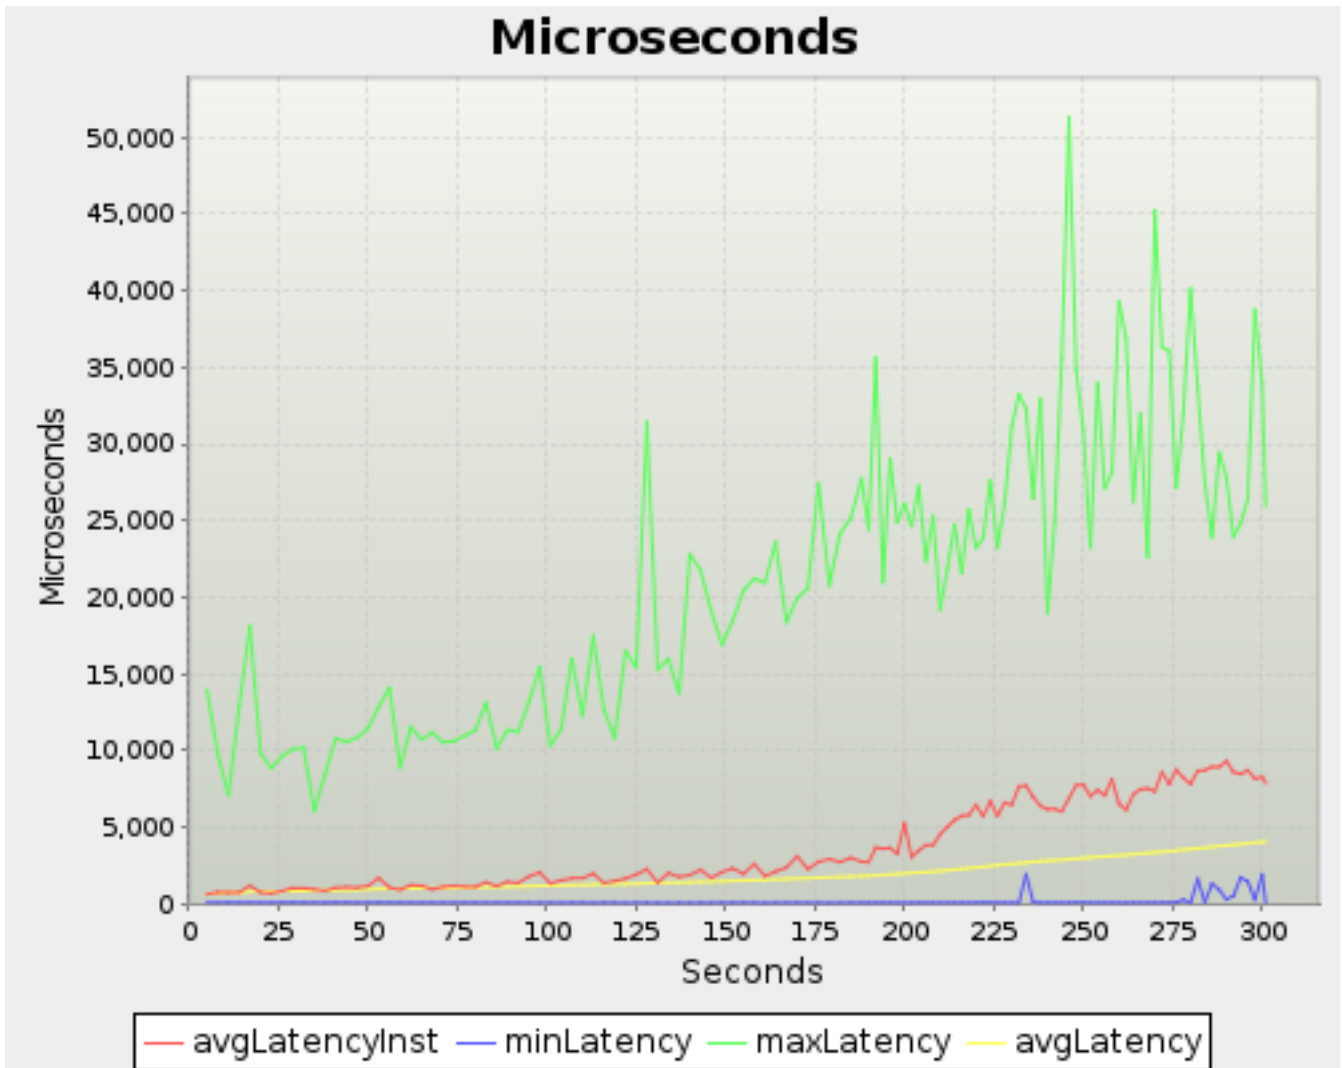

6.2.3.1. Microseconds

time	avgLatency	avgLatencyInst	maxLatency	minLatency
5.000	690.081797235023	659.4297218155198	13,961.5	115.5
8.000	683.1222453222454	779.8445859872611	9,793.125	104.25
11.000	767.5729158194388	760.36	7,091.125000000002	105.5
14.000	747.3475657092159	776.0253936008125	12,878.874999999995	107.12499999999999
17.000	823.5149560117302	1,202.9437185929648	18,126.375	106
20.000	833.7964782694718	768.8753527751646	9,818.874999999995	102.5
23.000	827.0838320139541	712.9184367034834	8,872.125	105.87499999999999
26.000	832.6919824651194	863.7833083832336	9,657.75	108.87499999999999
29.000	848.396312409364	1,053.6230606488011	10,113.625	112.5
32.000	858.0853537892672	1,044.255012310939	10,209.625	105.37499999999999
35.000	880.4158328055731	968.8739416745061	6,076.375	105.87499999999999
38.000	894.0708699358761	872.5668384358896	8,490.374999999995	96.5
41.000	913.9108300412511	1,077.2576223776223	10,802.25	113.5
44.000	931.4085695105222	1,115.0747863247864	10,580	108.25
47.000	937.8107164978583	1,082.9356213017752	10,850.75	96.87499999999999
50.000	962.8415657688183	1,187.939852877542	11,462.374999999995	102
53.000	992.4430805448125	1,709.3486162742668	12,855.874999999995	109.87499999999999
56.000	1,010.5437166097737	1,093.622457120064	14,096.874999999995	104
59.000	1,010.9492741473906	952.2152634539659	8,935.75	99.5
62.000	1,019.8928374772332	1,247.2212670528872	11,542.374999999995	98.75
65.000	1,049.712869213724	1,201.2973120232473	10,730.5	101.25
68.000	1,052.0301185603832	971.0889715832205	11,182.374999999995	92.62499999999999
71.000	1,052.7289279528345	1,133.6150516150517	10,550.874999999995	89.75
74.000	1,071.198756225644	1,189.118652265033	10,618.874999999995	87
77.000	1,086.8945691517415	1,145.2126505002543	10,971.374999999995	95.12499999999999