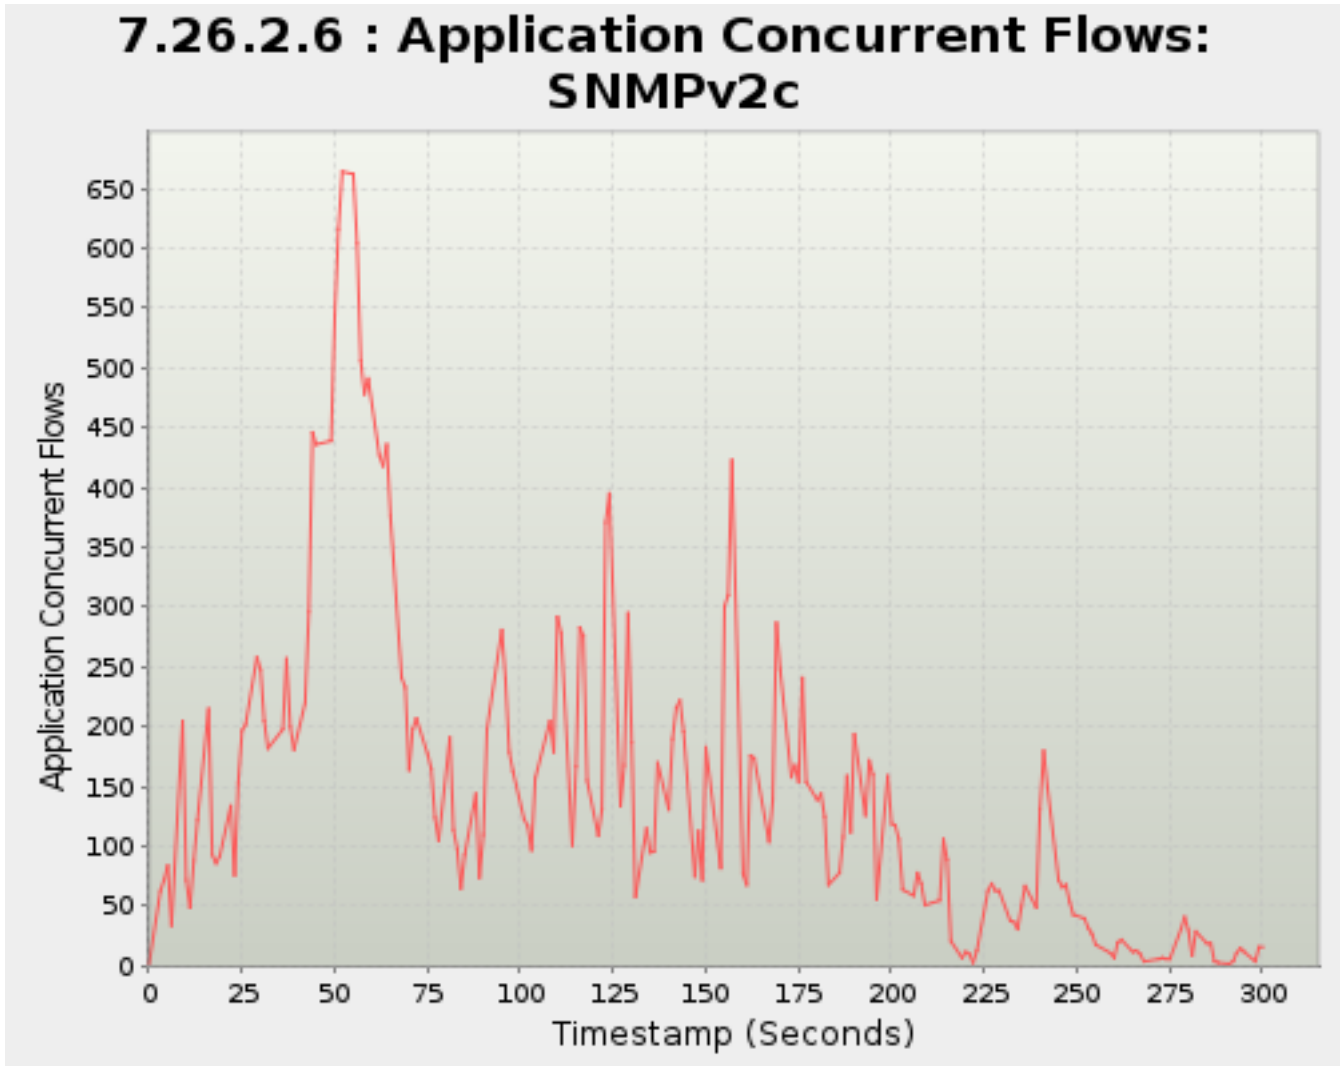

7.26.2.6. Application Concurrent Flows: SNMPv2c

Timestamp	Application Concurrent Flows
<i>Seconds</i>	<i>Flows</i>
0.024	2
3.042	63
4.042	72
5.043	84
6.043	34
9.043	205
10.020	72
11.020	49
12.043	88
13.037	122
16.025	215
17.020	93
18.043	86
19.043	92
22.025	134
23.044	76
24.025	153
25.043	197
26.025	202
29.043	258
30.043	248
31.025	205
32.025	182
36.043	198