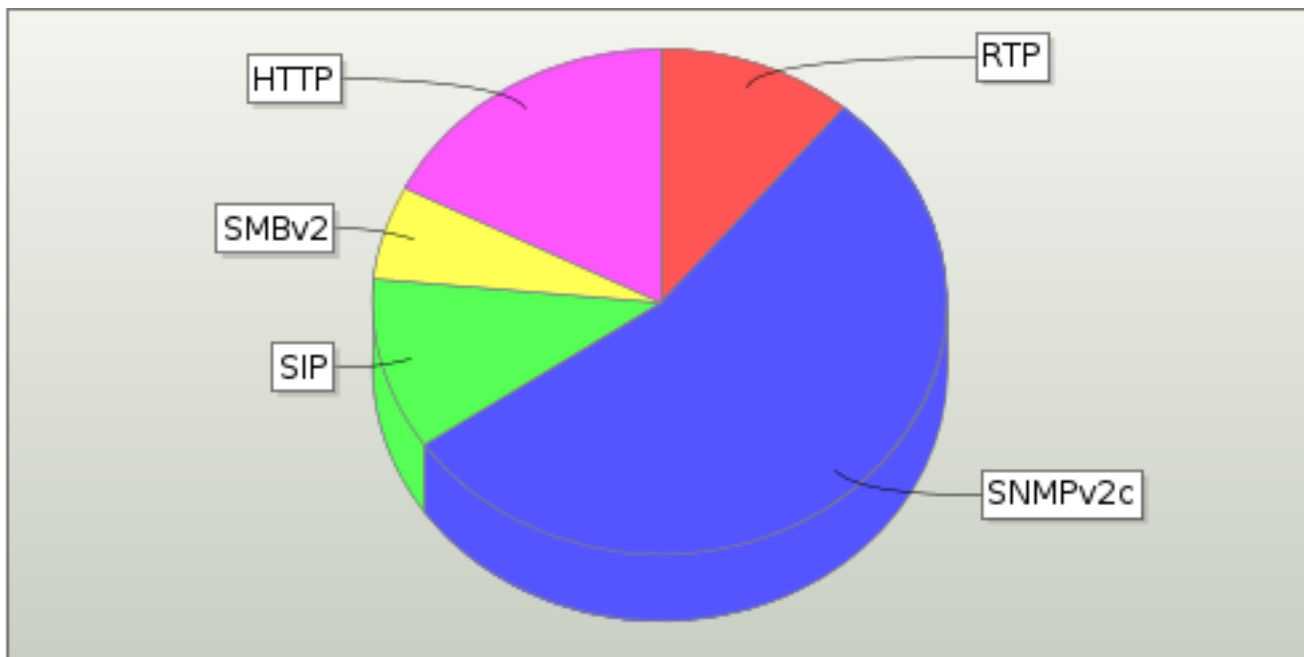

7.6. Component Results

Component	Result
VPN Datacenter	passed

7.7. Application Aggregate Flows

There may be slices in this graph that are too small to be displayed.

Protocol	Aggregate Flows (Flows)	Aggregate Flows (%)
RTCP	0	
RTP	3,749	11.075%
SNMPv2c	18,394	54.340%
SIP	3,749	11.075%
SMBv2	2,012	5.944%
HTTP	5,946	17.566%