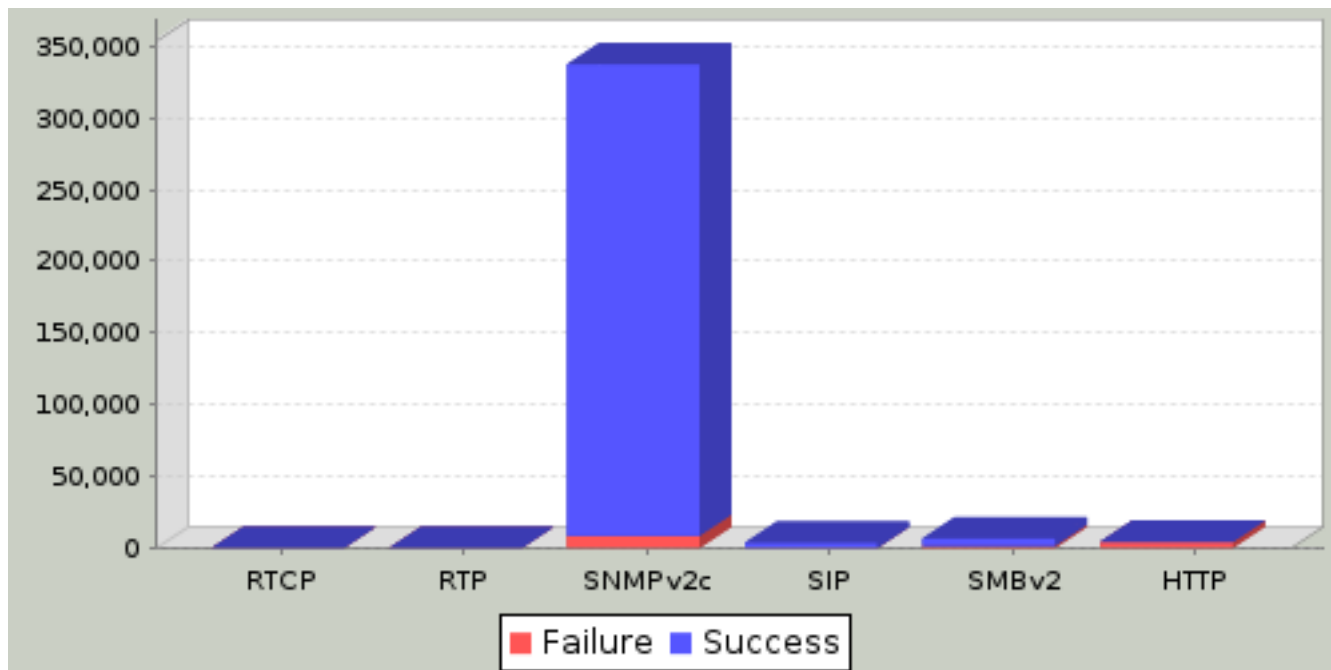

7.11. Application Transactions Summary

Protocol	Success (Transactions)	Failure (Transactions)
RTCP	0	0
RTP	0	0
SNMPv2c	342,811	8,980
SIP	3,749	0
SMBv2	5,287	1,682
HTTP	204	4,437