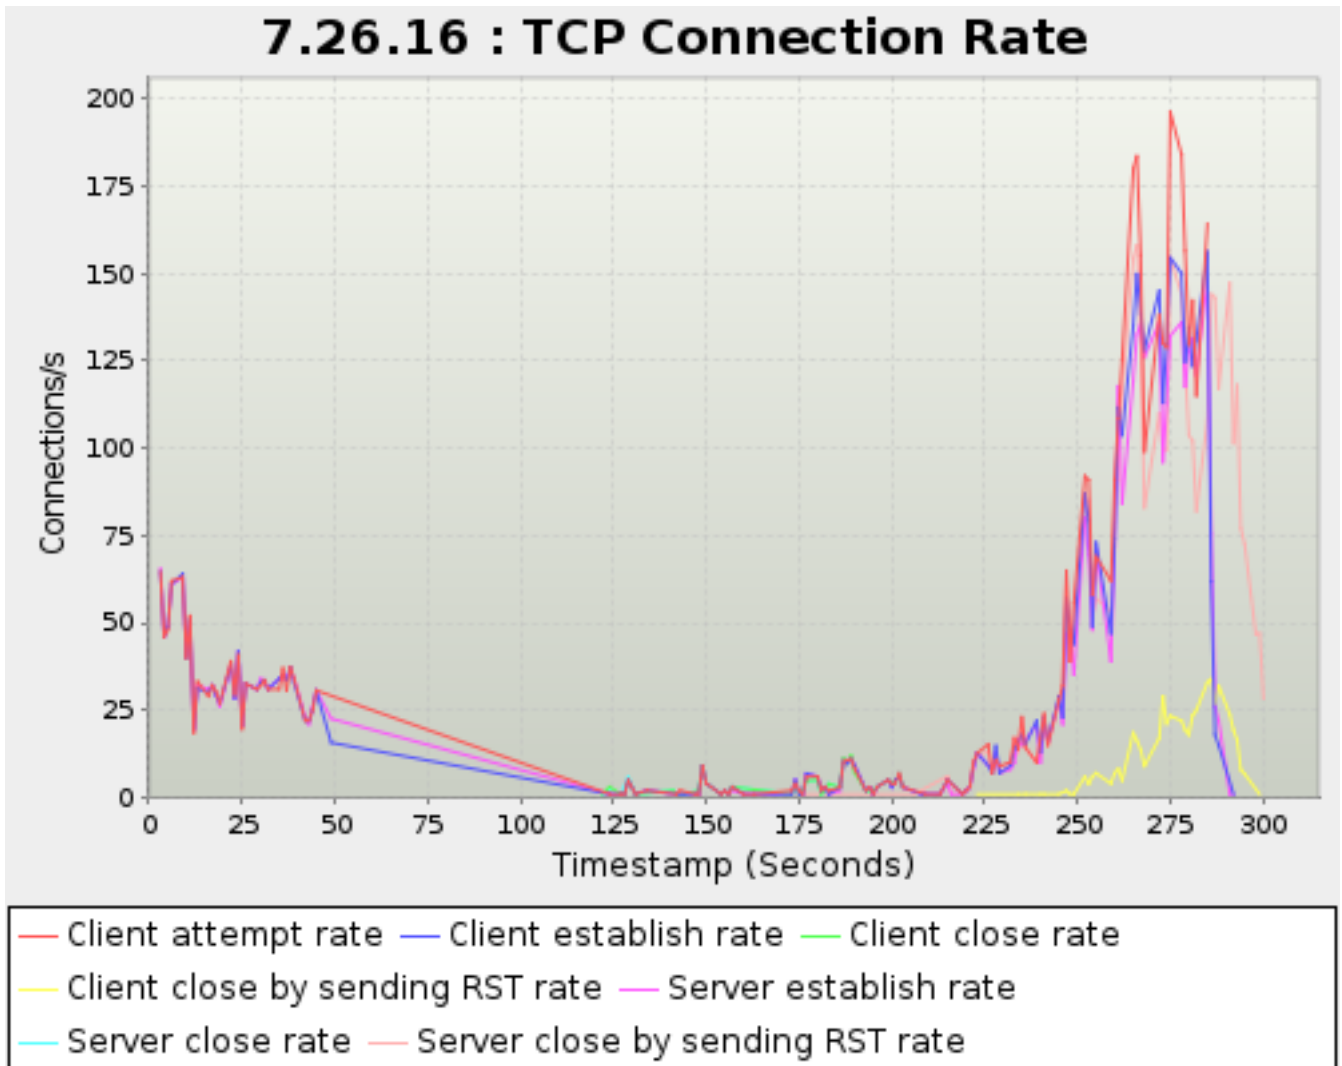

7.26.16. TCP Connection Rate

Timestamp	Client attempt rate	Client establish rate	Client close rate	Client close by sending RST rate	Server establish rate	Server close rate	Server close by sending RST rate
Seconds	TCP Sessions/s						
3.042	64.64	64.64	0.00	0.00	65.62	0.00	0.00
4.042	46	46	0.00	0.00	46	0.00	0.00
5.043	47.95	48.95	0.00	0.00	48.95	0.00	0.00
6.043	62	61	0.00	0.00	61	0.00	0.00
9.043	63	64	0.00	0.00	63	0.00	0.00
10.020	39.92	39.92	0.00	0.00	40.94	0.00	0.00
11.020	52	51	0.00	0.00	50	0.00	0.00
12.043	18.57	19.55	0.00	0.00	19.55	0.00	0.00
13.037	33.20	31.19	0.00	0.00	32.19	0.00	0.00
16.025	29	30	0.00	0.00	31	0.00	0.00
17.020	32.16	32.16	0.00	0.00	32.16	0.00	0.00
18.043	30.30	29.33	0.00	0.00	29.33	0.00	0.00
19.043	27	27	0.00	0.00	26	0.00	0.00
22.025	39	38	0.00	0.00	38	0.00	0.00
23.044	29.44	28.46	0.00	0.00	28.46	0.00	0.00
24.025	40.77	41.79	0.00	0.00	41.79	0.00	0.00
25.043	19.65	20.63	0.00	0.00	20.63	0.00	0.00
26.025	32.59	32.59	0.00	0.00	32.59	0.00	0.00
29.043	31	31	0.00	0.00	31	0.00	0.00
30.043	32	33	0.00	0.00	34	0.00	0.00
31.025	33.60	33.60	0.00	0.00	33.60	0.00	0.00