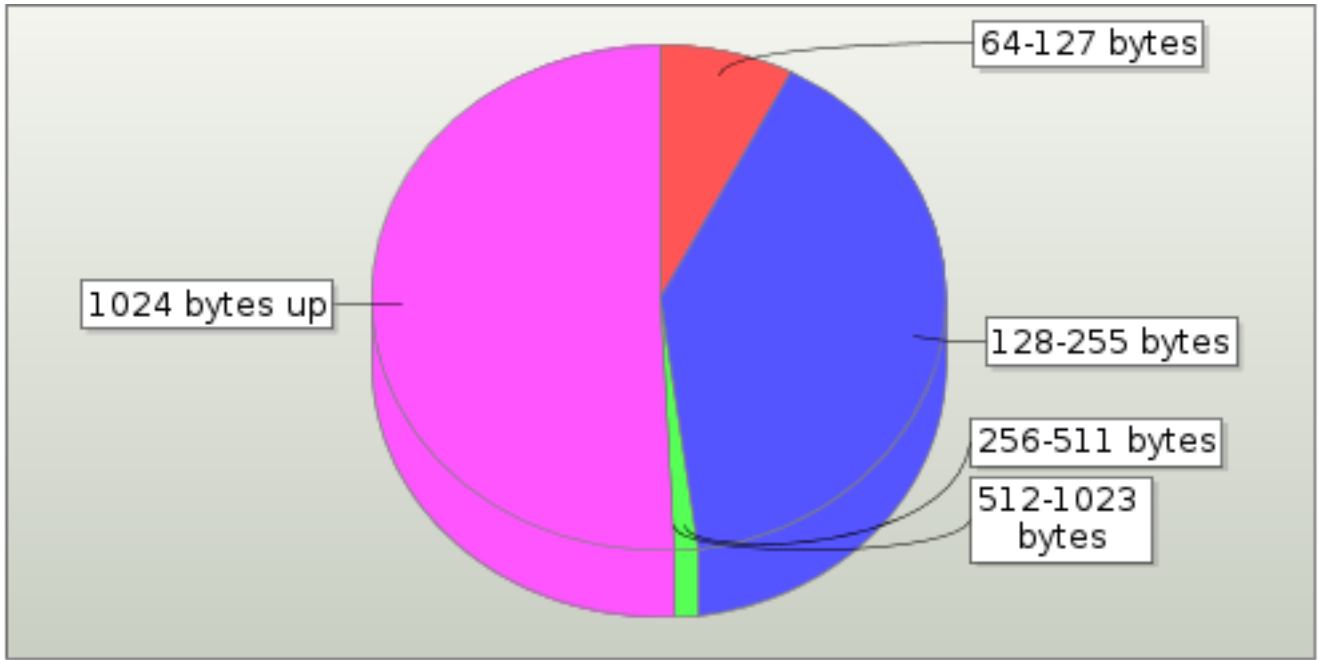

7.23. Received Frame Size

Received Frame Size statistics are currently aggregated "per interface", and not "per test component".

Measurement	Value (Frames)
64-127 bytes	1,034,123
128-255 bytes	5,523,160
256-511 bytes	173,642
512-1023 bytes	1,655
1024 bytes up	6,962,457