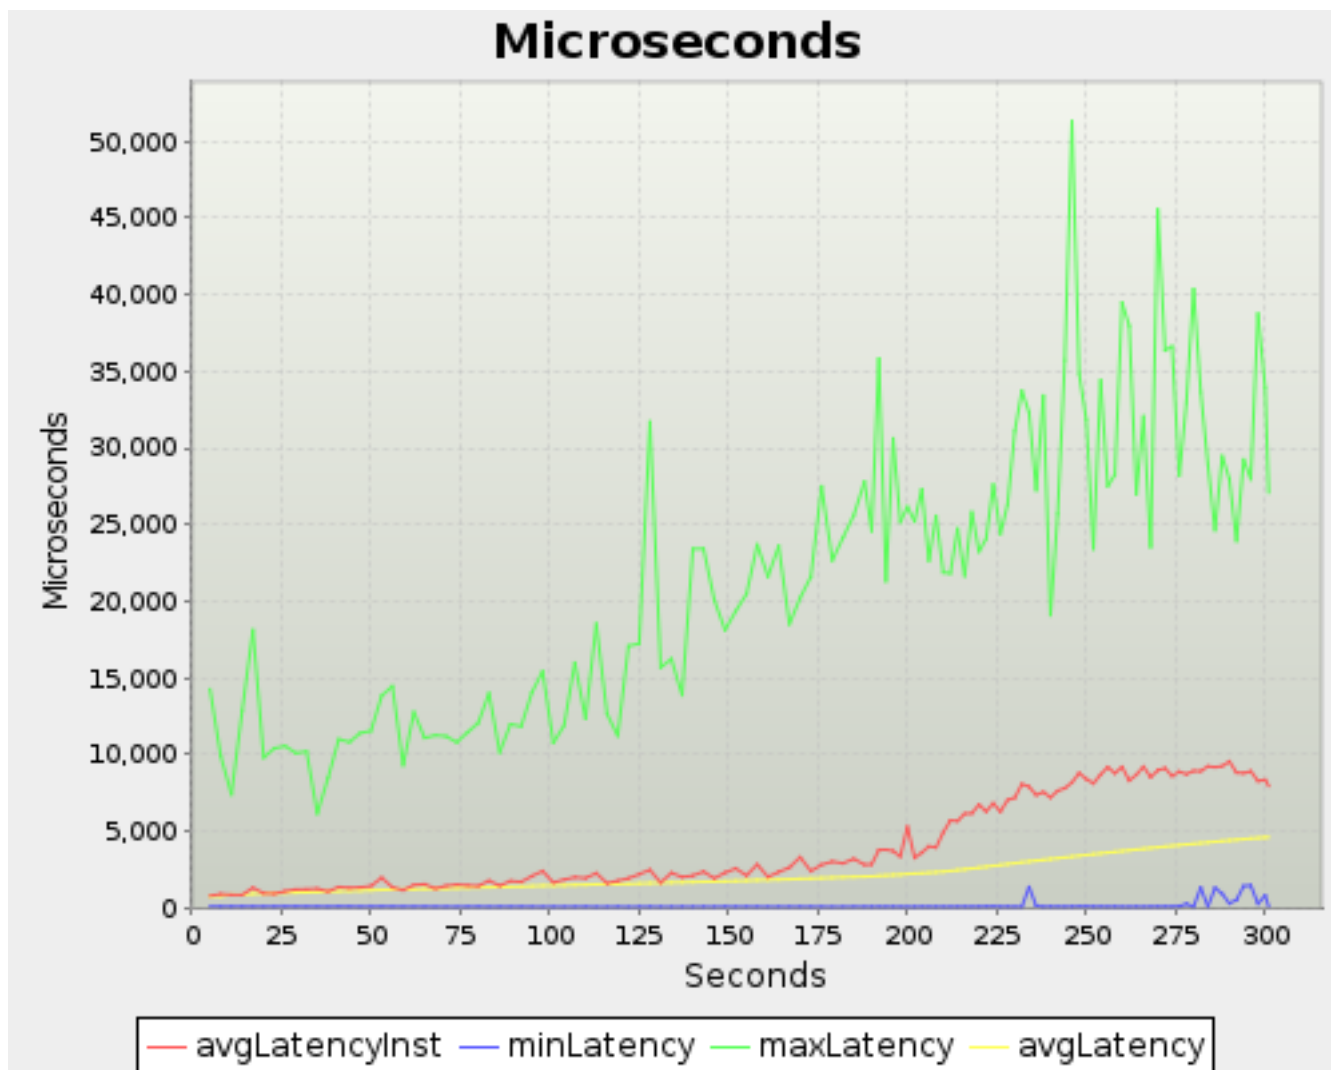

6.2.1.1. Microseconds

time	avgLatency	avgLatencyInst	maxLatency	minLatency
5.000	774.5660549528541	809.6315579758268	14,270.874999999995	115.5
8.000	794.9723716769961	920.0759232264335	9,909.25	104.25
11.000	875.4421290095171	873.2695468680587	7,421.375	105.5
14.000	865.431729157783	867.533320323934	12,878.874999999995	107.12499999999999
17.000	945.3719616285218	1,327.3849869936826	18,126.375	106
20.000	962.5321892265607	972.6096224638302	9,818.874999999995	102.5
23.000	972.1626212520423	943.9897094910158	10,422.374999999995	105.87499999999999
26.000	992.8776397770126	1,107.7050240782003	10,568.625	108.87499999999999
29.000	1,012.7425200506985	1,222.0925432301278	10,113.625	112.5
32.000	1,029.6741587274762	1,232.6866046081732	10,209.625	105.37499999999999
35.000	1,063.0798736937468	1,270.6707361516035	6,173.125000000002	105.87499999999999
38.000	1,084.1246749682527	1,094.539782518272	8,490.374999999995	96.5
41.000	1,109.7520289648298	1,382.9974758560143	11,010.75	113.5
44.000	1,130.0893481941048	1,326.8896868564186	10,828.125	108.25
47.000	1,140.8133737279056	1,363.6038825286212	11,414.75	96.87499999999999
50.000	1,169.5137823322689	1,444.1600721131038	11,557.874999999995	102
53.000	1,198.7721142203918	1,987.5114109762724	13,841.625	109.87499999999999
56.000	1,221.464786473115	1,361.0401576197644	14,470.374999999995	104
59.000	1,224.980039567911	1,178.517808669902	9,324.625	99.5
62.000	1,237.5994601406717	1,512.769436006896	12,774.625	98.75
65.000	1,267.9103036010806	1,563.430572133365	11,100.25	101.25
68.000	1,276.6918263345563	1,286.499591715537	11,267	92.62499999999999
71.000	1,283.5214737638992	1,457.697499180954	11,209.625	89.75
74.000	1,309.8092905080039	1,533.2844369345585	10,813.25	87
77.000	1,330.7415573896888	1,488.4891276447509	11,458.25	95.12499999999999