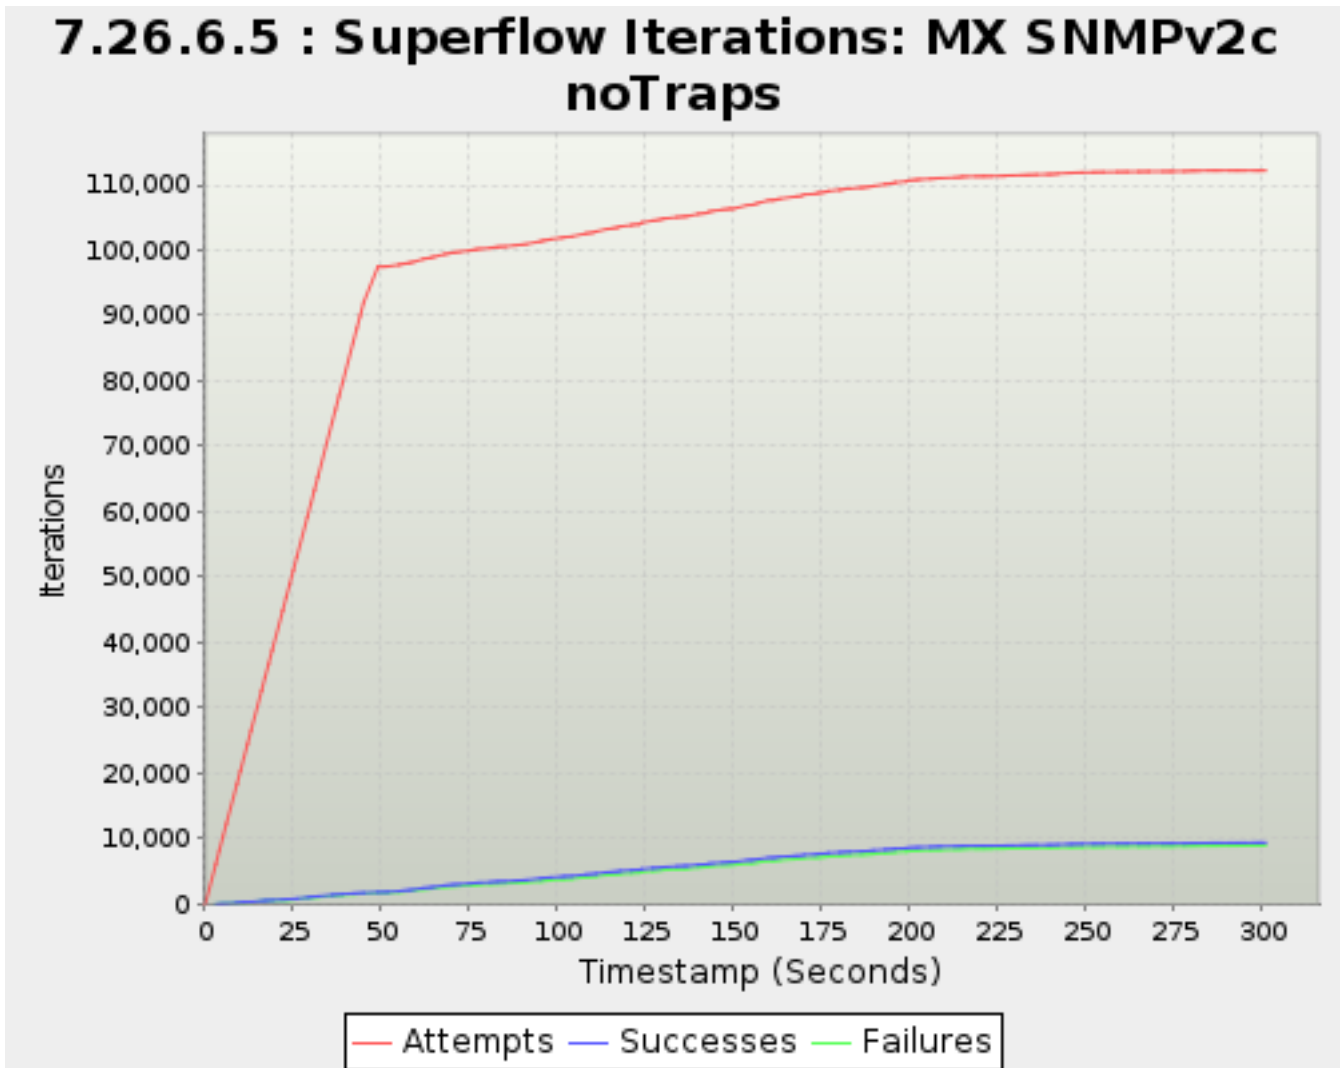

7.26.6.5. Superflow Iterations: MX SNMPv2c noTraps

Timestamp	Attempts	Successes	Failures
<i>Seconds</i>		<i>Sessions</i>	
0.024	6	0	0
3.042	6,163	25	13
4.042	8,251	51	33
5.043	10,307	70	61
6.043	12,340	88	85
9.043	18,397	221	204
10.020	20,384	295	261
11.020	22,440	321	276
12.043	24,526	339	290
13.037	26,574	363	321
16.025	32,650	510	465
17.020	34,711	564	513
18.043	36,781	588	524
19.043	38,837	623	556
22.025	44,886	715	635
23.044	46,977	749	671
24.025	48,963	775	696
25.043	51,084	807	730
26.025	53,083	855	779
29.043	59,248	1,031	936
30.043	61,291	1,103	988
31.025	63,319	1,150	1,050
32.025	65,350	1,212	1,097
36.043	73,671	1,415	1,276