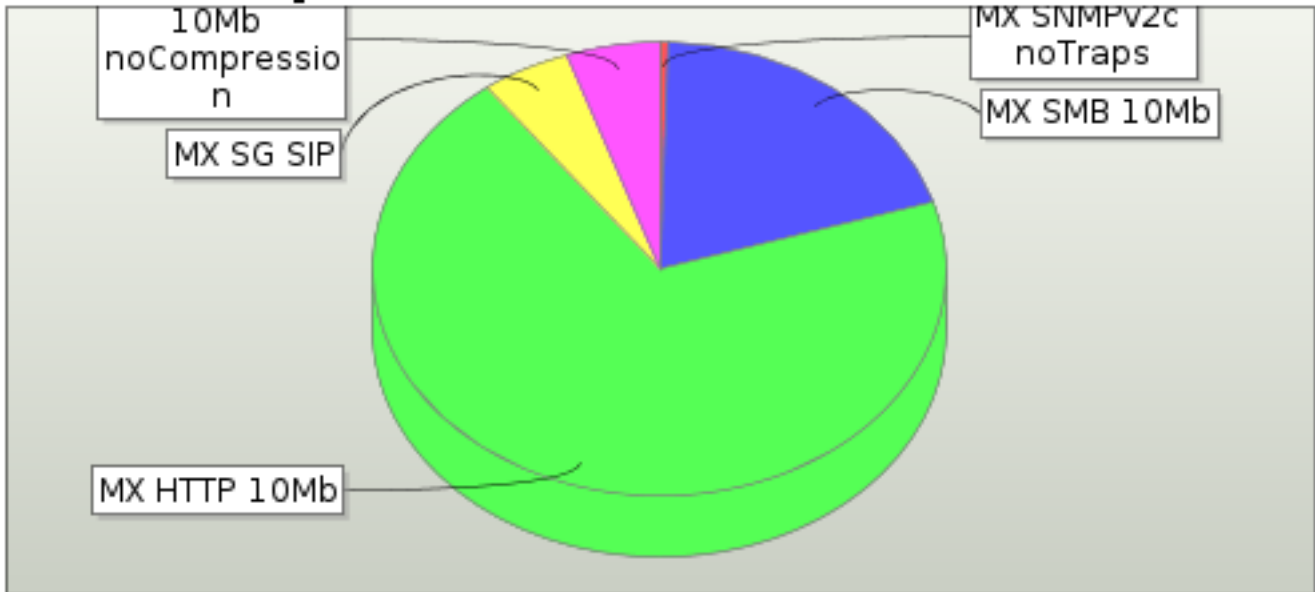

7.9. Super Flow Data

Super Flow Data Transmitted