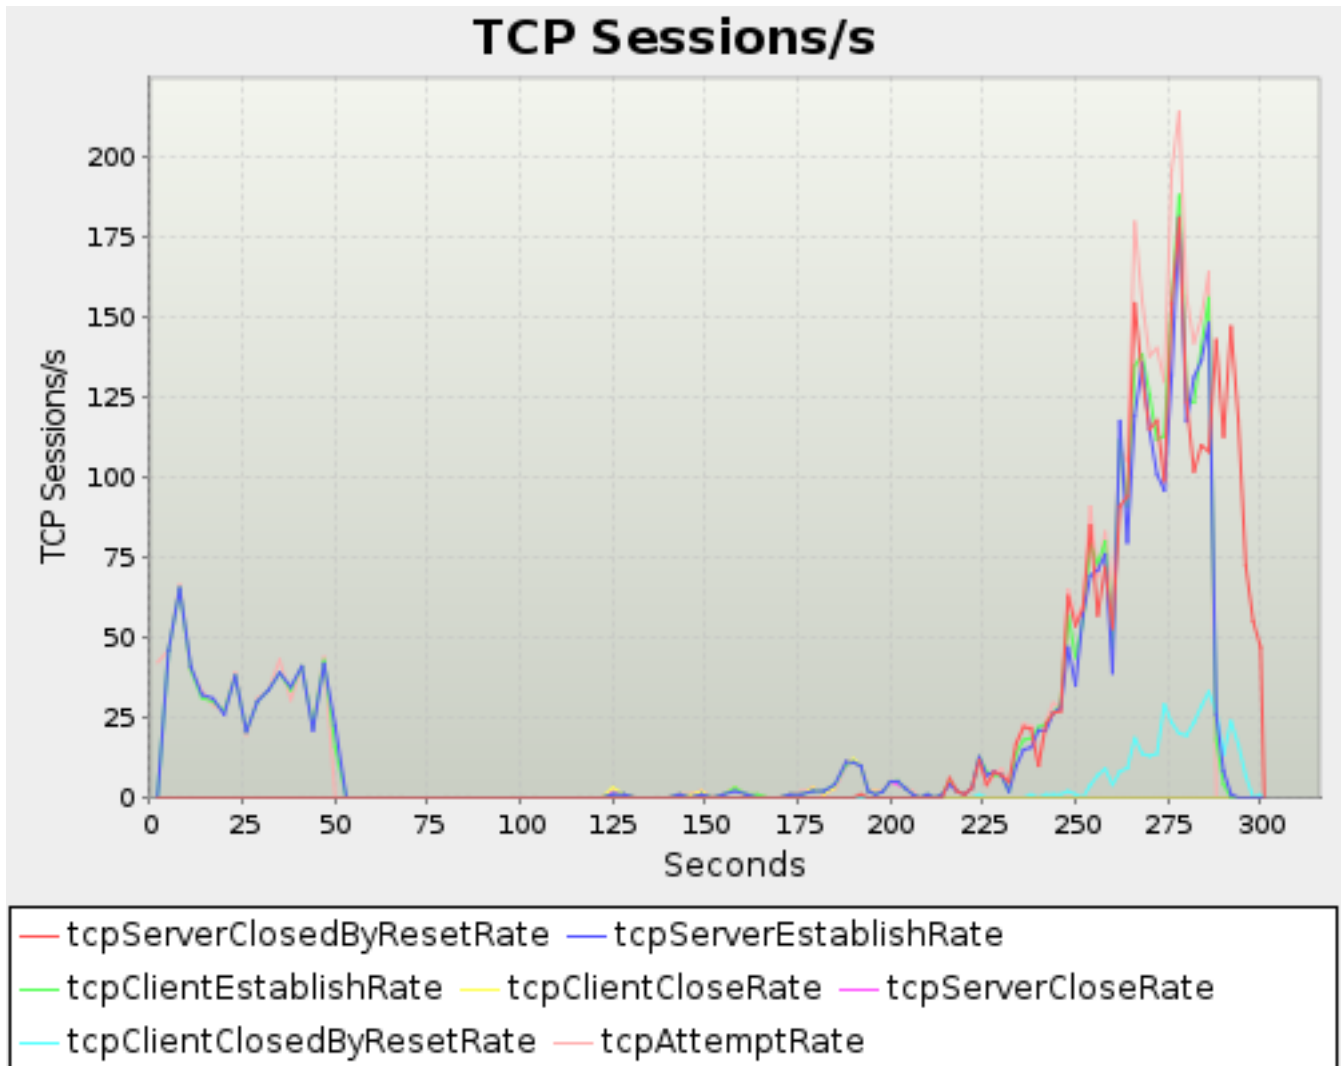

6.4.3. TCP Sessions/s

time	tcpAttemptRate	tcpClientCloseRate	tcpClientClosedByResetRate	tcpClientEstablishRate	tcpServerCloseRate	tcpServerClosedByResetRate	tcpServerEstablishRate
2.000	42.27	0	0	0	0	0	0
5.000	46	0	0	46	0	0	46
8.000	66.46	0	0	65.44	0	0	65.44
11.000	39.92	0	0	39.92	0	0	40.94
14.000	33.2	0	0	31.19	0	0	32.19
17.000	29	0	0	30	0	0	31
20.000	27	0	0	27	0	0	26
23.000	39	0	0	38	0	0	38
26.000	19.65	0	0	20.63	0	0	20.63
29.000	31.06	0	0	30.06	0	0	30.06
32.000	33.6	0	0	33.6	0	0	33.6
35.000	43	0	0	39	0	0	39
38.000	30.55	0	0	33.6	0	0	34.62
41.000	41	0	0	41	0	0	41
44.000	22	0	0	22	0	0	21
47.000	43.82	0	0	42.83	0	0	41.83
50.000	0	0	0	15.72	0	0	22.59
53.000	0	0	0	0	0	0	0
56.000	0	0	0	0	0	0	0
59.000	0	0	0	0	0	0	0
62.000	0	0	0	0	0	0	0
65.000	0	0	0	0	0	0	0
68.000	0	0	0	0	0	0	0