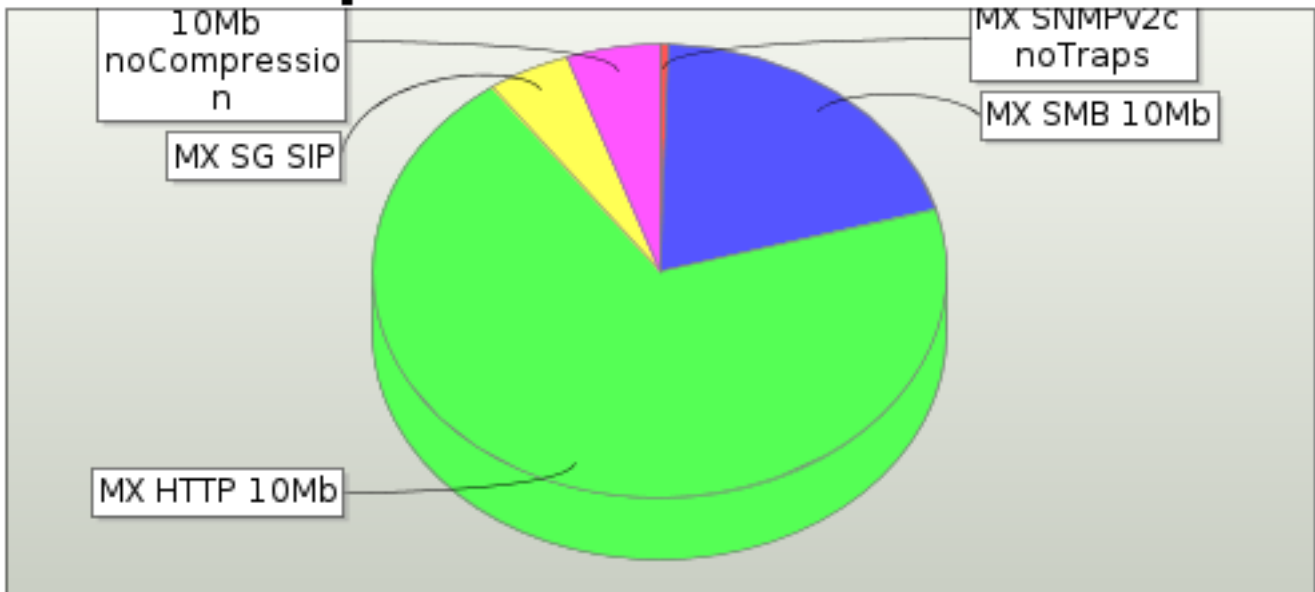

Super Flow Data Received

There may be slices in this graph that are too small to be displayed.

Super Flow	Data Transmitted (Bytes)	Data Transmitted (%)	Data Received (Bytes)	Data Received (%)	Delta Received (Tx - Rx) (Bytes)	% Received (%)
MX SNMPV2c noTraps	60,935,184	0.451%	59,383,676	0.521%	1,551,508	97.454
MX SMB 10Mb	2,668,947,563	19.751%	2,280,660,199	19.993%	388,287,364	85.452
MX HTTP 10Mb	9,394,993,625	69.524%	7,930,383,058	69.520%	1,464,610,567	84.411
MX SG SIP	675,152,321	4.996%	539,286,541	4.728%	135,865,780	79.876
MX HTTPS 10Mb noCompression	713,211,256	5.278%	597,617,071	5.239%	115,594,185	83.792